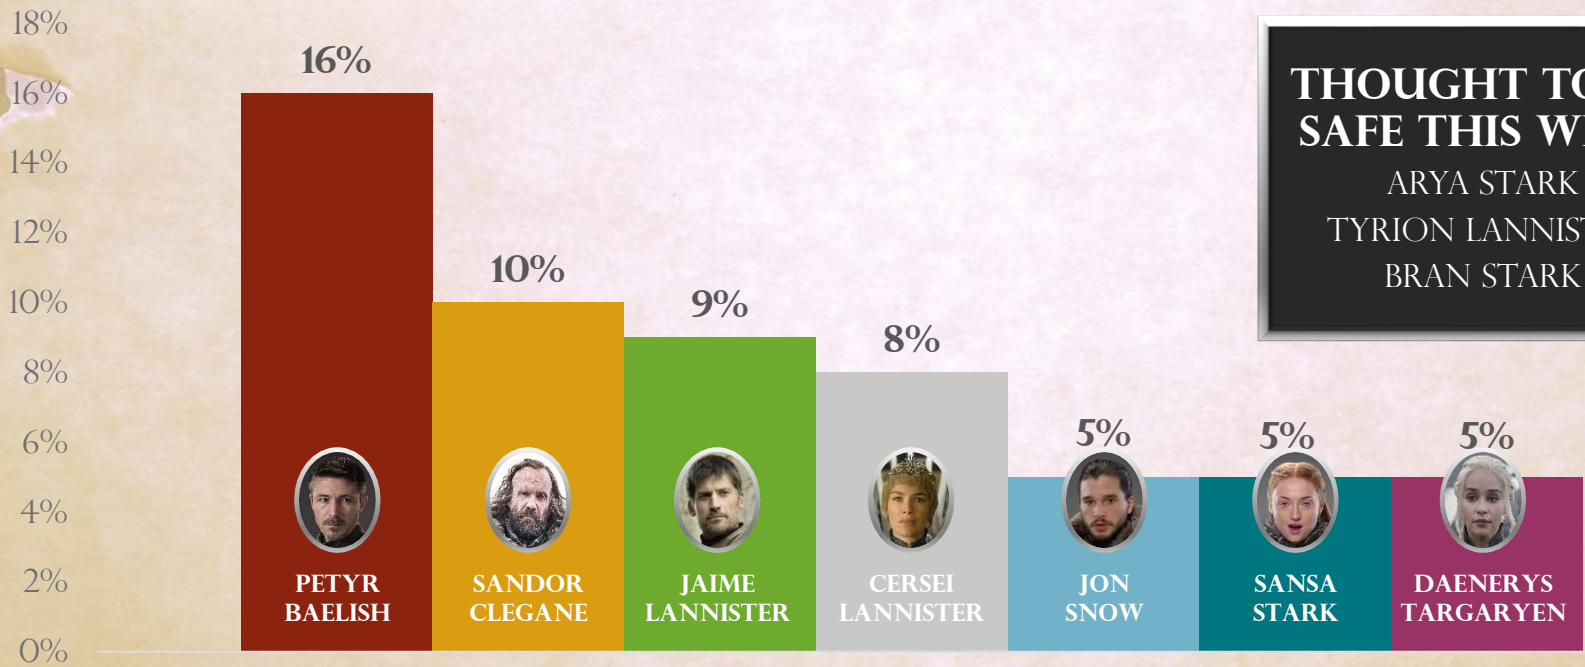

GAME OF THRONES® DEATH POLL

Americans guess **Petyr Baelish** most likely to die next on GOT

THOUGHT TO BE SAFE THIS WEEK
ARYA STARK
TYRION LANNISTER
BRAN STARK

WEEK 2

Ipsos Poll conducted July 25-27, 2017 among 724 US adults who watch game of thrones
Q. Which, if any, of the following major characters do you think is likely to die next?