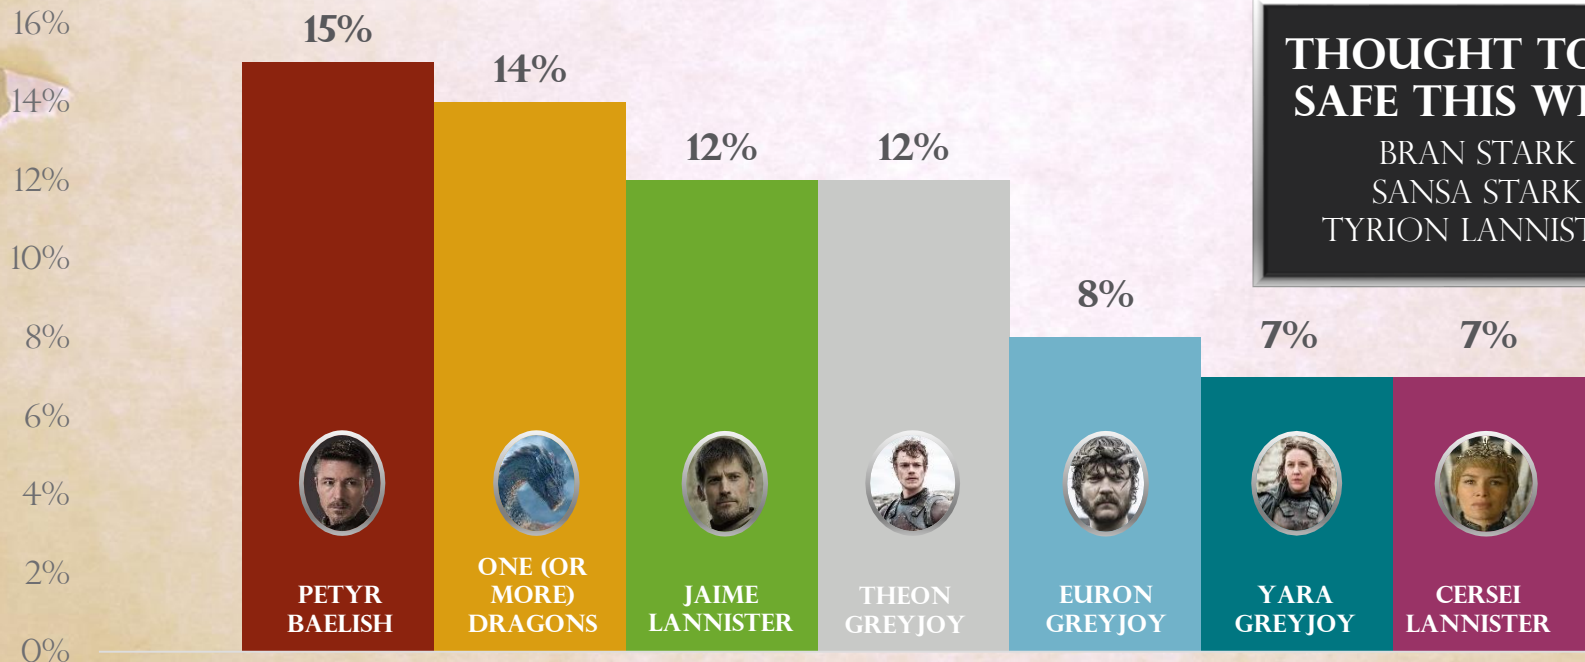

# GAME OF THRONES® DEATH POLL

Americans guess **Petyr Baelish** most likely to die next on GOT

**THOUGHT TO BE SAFE THIS WEEK**  
BRAN STARK  
SANSA STARK  
TYRION LANNISTER

WEEK 4

Ipsos Poll conducted August 8-10, 2017 among 770 US adults who watch game of thrones  
Q. Which, if any, of the following major characters do you think is likely to die next? (Select up to 3)