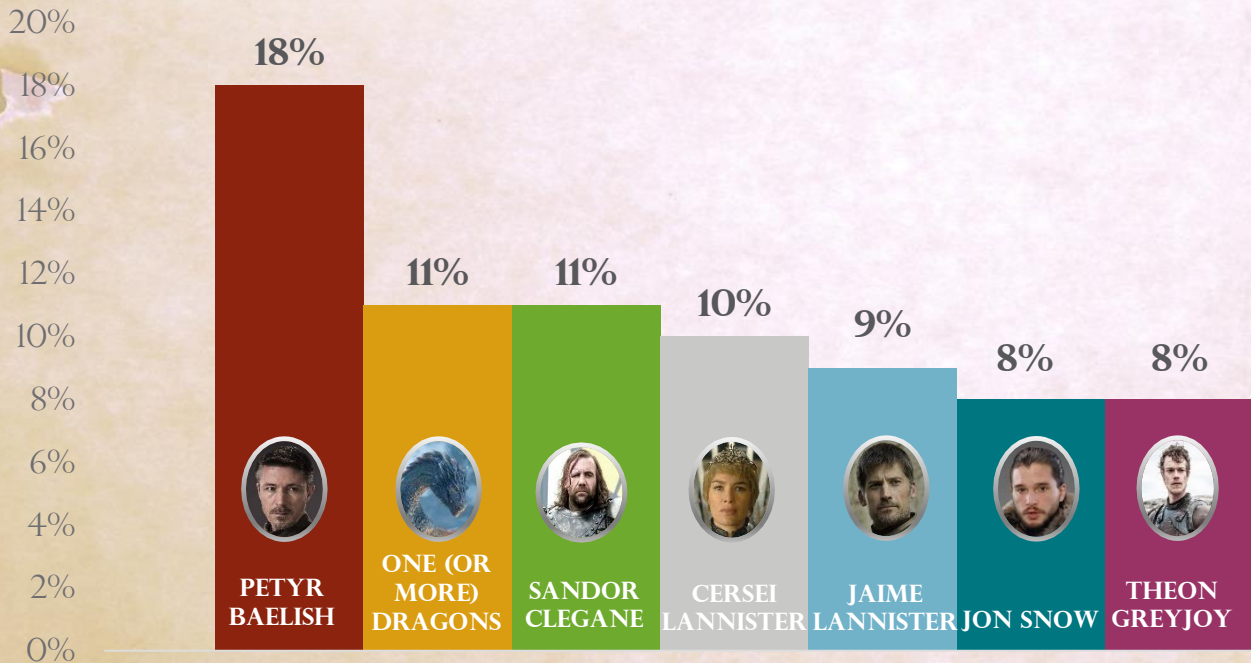

GAME OF THRONES® DEATH POLL

Americans guess **Petyr Baelish** most likely to die next on GOT

THOUGHT TO BE SAFE THIS WEEK
BRAN STARK
ARYA STARK
TORMUND GIANTSBANE

REST IN PEACE
DICKON TARLY
RANDYLL TARLY

WEEK 6

Ipsos Poll conducted August 15-17, 2017 among 740 US adults who watch Game of Thrones
Q. Which, if any, of the following major characters do you think is likely to die next? (Select up to 3)