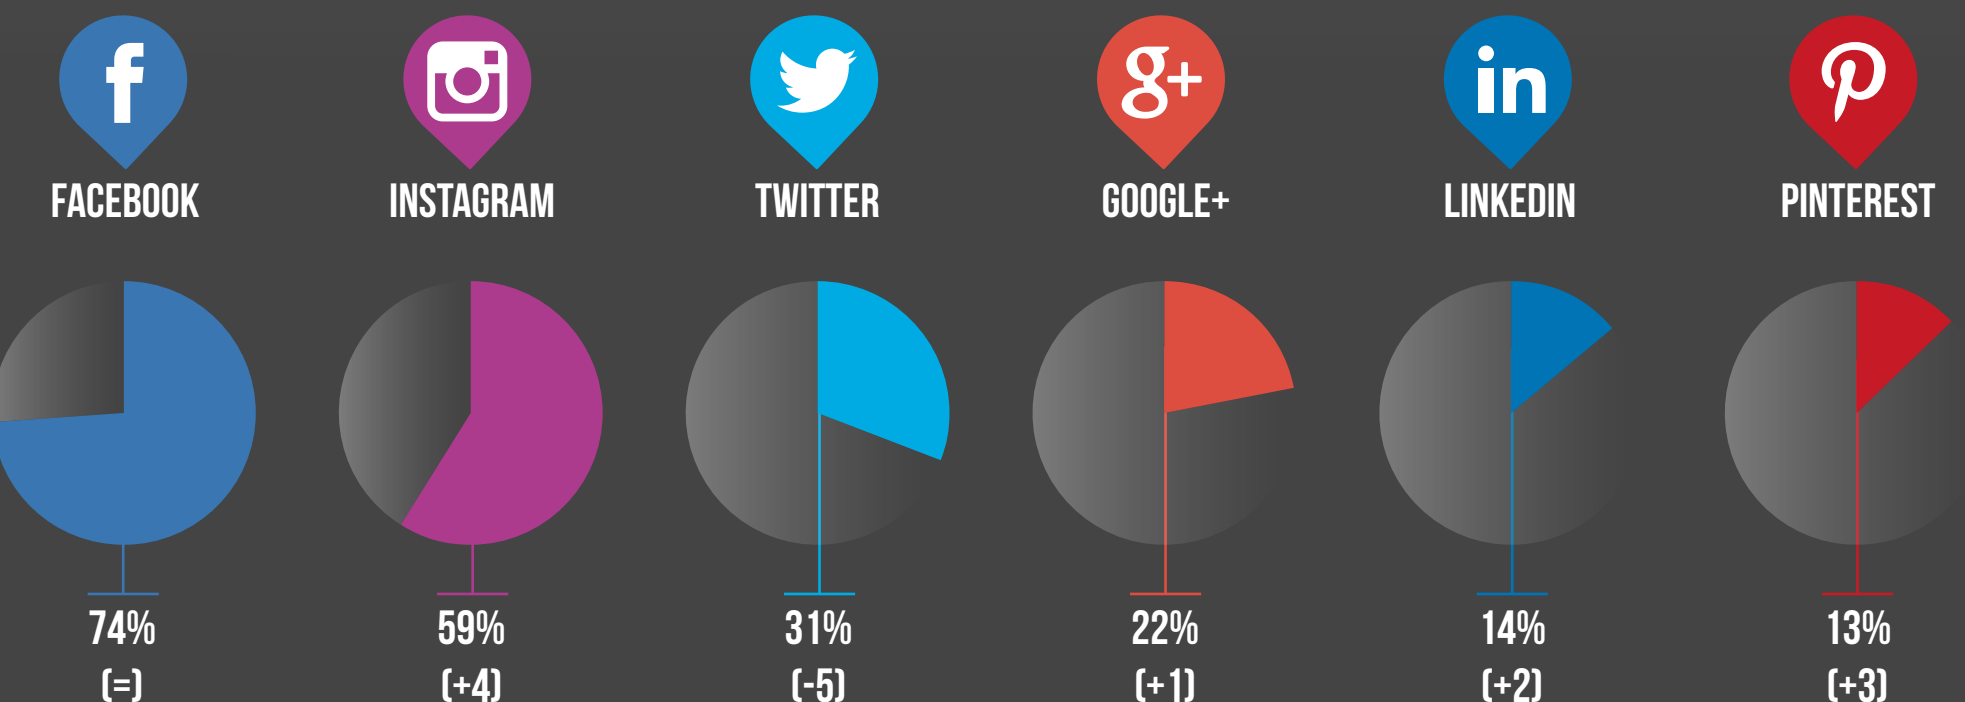

ACCOUNT OWNERSHIP

% SOCIAL NETWORKING ACCOUNT OWNERS IN IRELAND - OCT 2016

TREND DATA

% SOCIAL NETWORKING ACCOUNT OWNERS IN IRELAND - NOV 2014-OCT 2016

DAILY USAGE

OF THOSE WHO HAVE AN ACCOUNT WITH THE SOCIAL NETWORKING PLATFORMS BELOW, % THAT USE IT DAILY

() = CHANGE SINCE JULY 2016