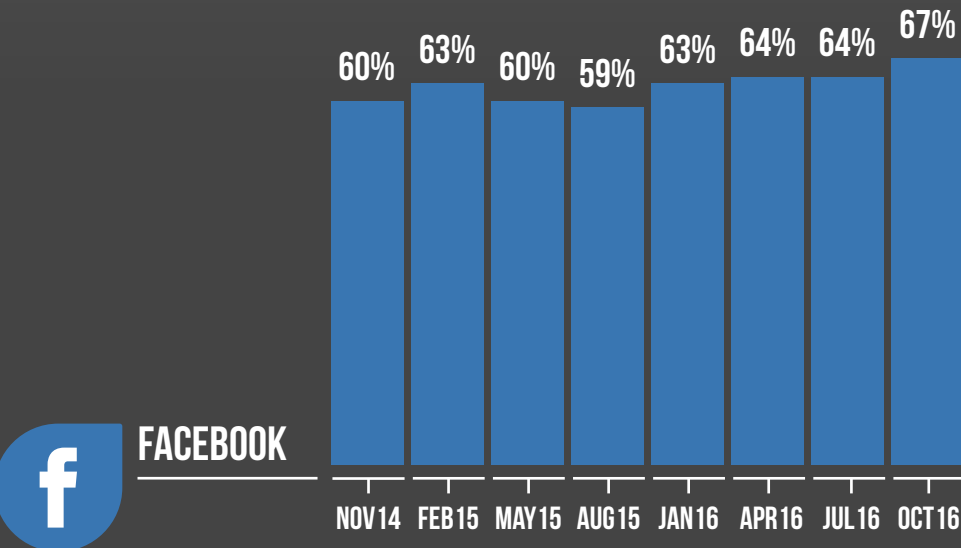

ACCOUNT OWNERSHIP

% SOCIAL NETWORKING ACCOUNT OWNERS IN IRELAND - OCT 2016

TREND DATA

% SOCIAL NETWORKING ACCOUNT OWNERS IN IRELAND - NOV 2014-OCT 2016

DAILY USAGE

OF THOSE WHO HAVE AN ACCOUNT WITH THE SOCIAL NETWORKING PLATFORMS BELOW, % THAT USE IT DAILY

() = CHANGE SINCE JULY 2016