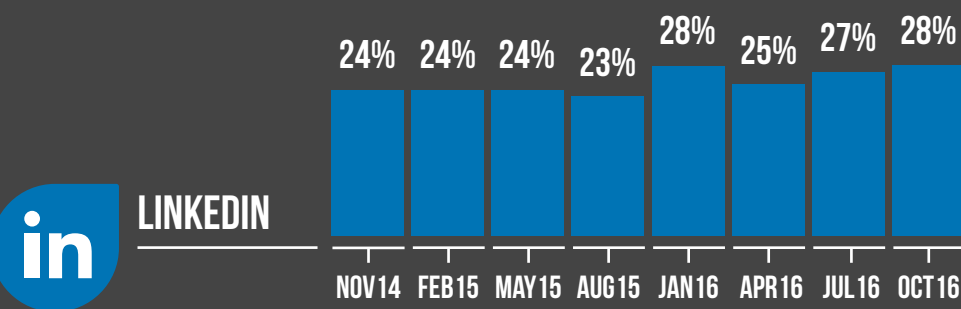

ACCOUNT OWNERSHIP

% SOCIAL NETWORKING ACCOUNT OWNERS IN IRELAND - OCT 2016

TREND DATA

% SOCIAL NETWORKING ACCOUNT OWNERS IN IRELAND - NOV 2014-OCT 2016

DAILY USAGE

OF THOSE WHO HAVE AN ACCOUNT WITH THE SOCIAL NETWORKING PLATFORMS BELOW, % THAT USE IT DAILY

() = CHANGE SINCE JULY 2016