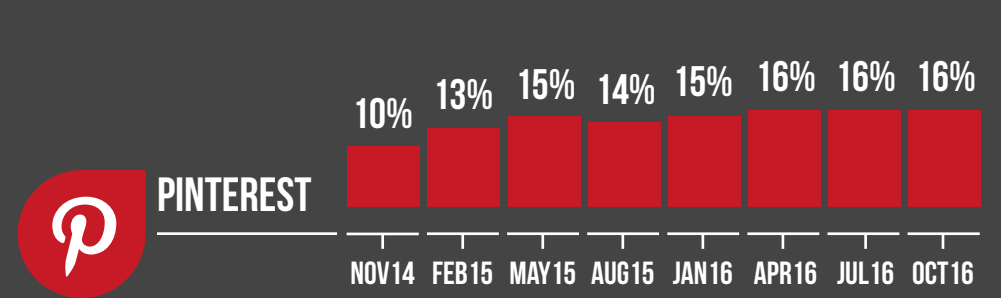

ACCOUNT OWNERSHIP

% SOCIAL NETWORKING ACCOUNT OWNERS IN IRELAND - OCT 2016

TREND DATA

% SOCIAL NETWORKING ACCOUNT OWNERS IN IRELAND - NOV 2014-OCT 2016

DAILY USAGE

OF THOSE WHO HAVE AN ACCOUNT WITH THE SOCIAL NETWORKING PLATFORMS BELOW, % THAT USE IT DAILY