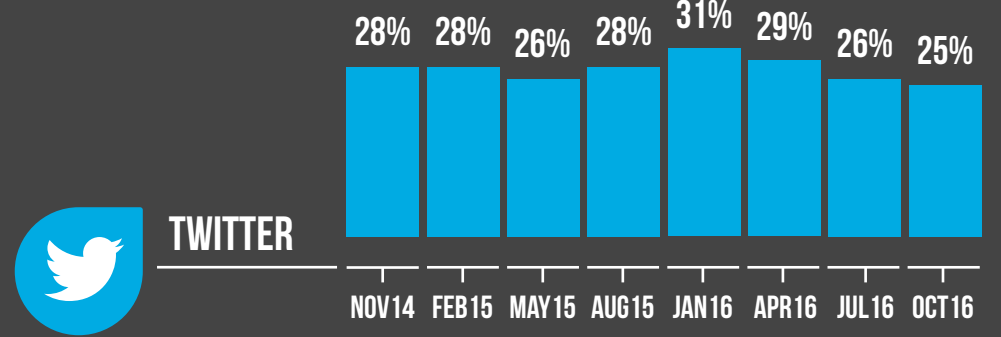

ACCOUNT OWNERSHIP

% SOCIAL NETWORKING ACCOUNT OWNERS IN IRELAND - OCT 2016

TREND DATA

% SOCIAL NETWORKING ACCOUNT OWNERS IN IRELAND - NOV 2014-OCT 2016

DAILY USAGE

OF THOSE WHO HAVE AN ACCOUNT WITH THE SOCIAL NETWORKING PLATFORMS BELOW, % THAT USE IT DAILY

() = CHANGE SINCE JULY 2016