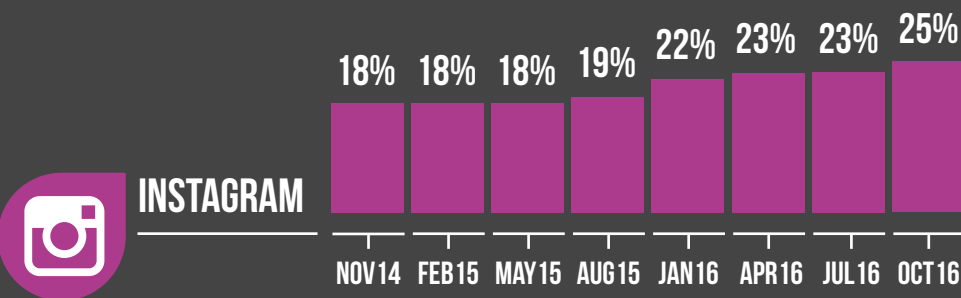

ACCOUNT OWNERSHIP

% SOCIAL NETWORKING ACCOUNT OWNERS IN IRELAND - OCT 2016

TREND DATA

% SOCIAL NETWORKING ACCOUNT OWNERS IN IRELAND - NOV 2014-OCT 2016

DAILY USAGE

OF THOSE WHO HAVE AN ACCOUNT WITH THE SOCIAL NETWORKING PLATFORMS BELOW, % THAT USE IT DAILY

() = CHANGE SINCE JULY 2016