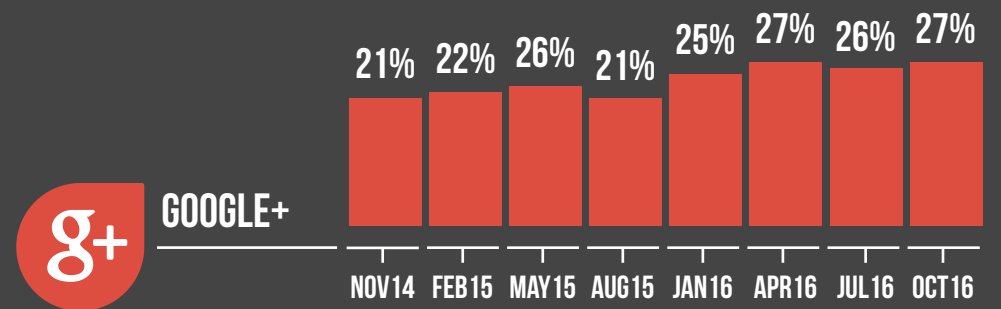

ACCOUNT OWNERSHIP

% SOCIAL NETWORKING ACCOUNT OWNERS IN IRELAND - OCT 2016

TREND DATA

% SOCIAL NETWORKING ACCOUNT OWNERS IN IRELAND - NOV 2014-OCT 2016

DAILY USAGE

OF THOSE WHO HAVE AN ACCOUNT WITH THE SOCIAL NETWORKING PLATFORMS BELOW, % THAT USE IT DAILY

() = CHANGE SINCE JULY 2016