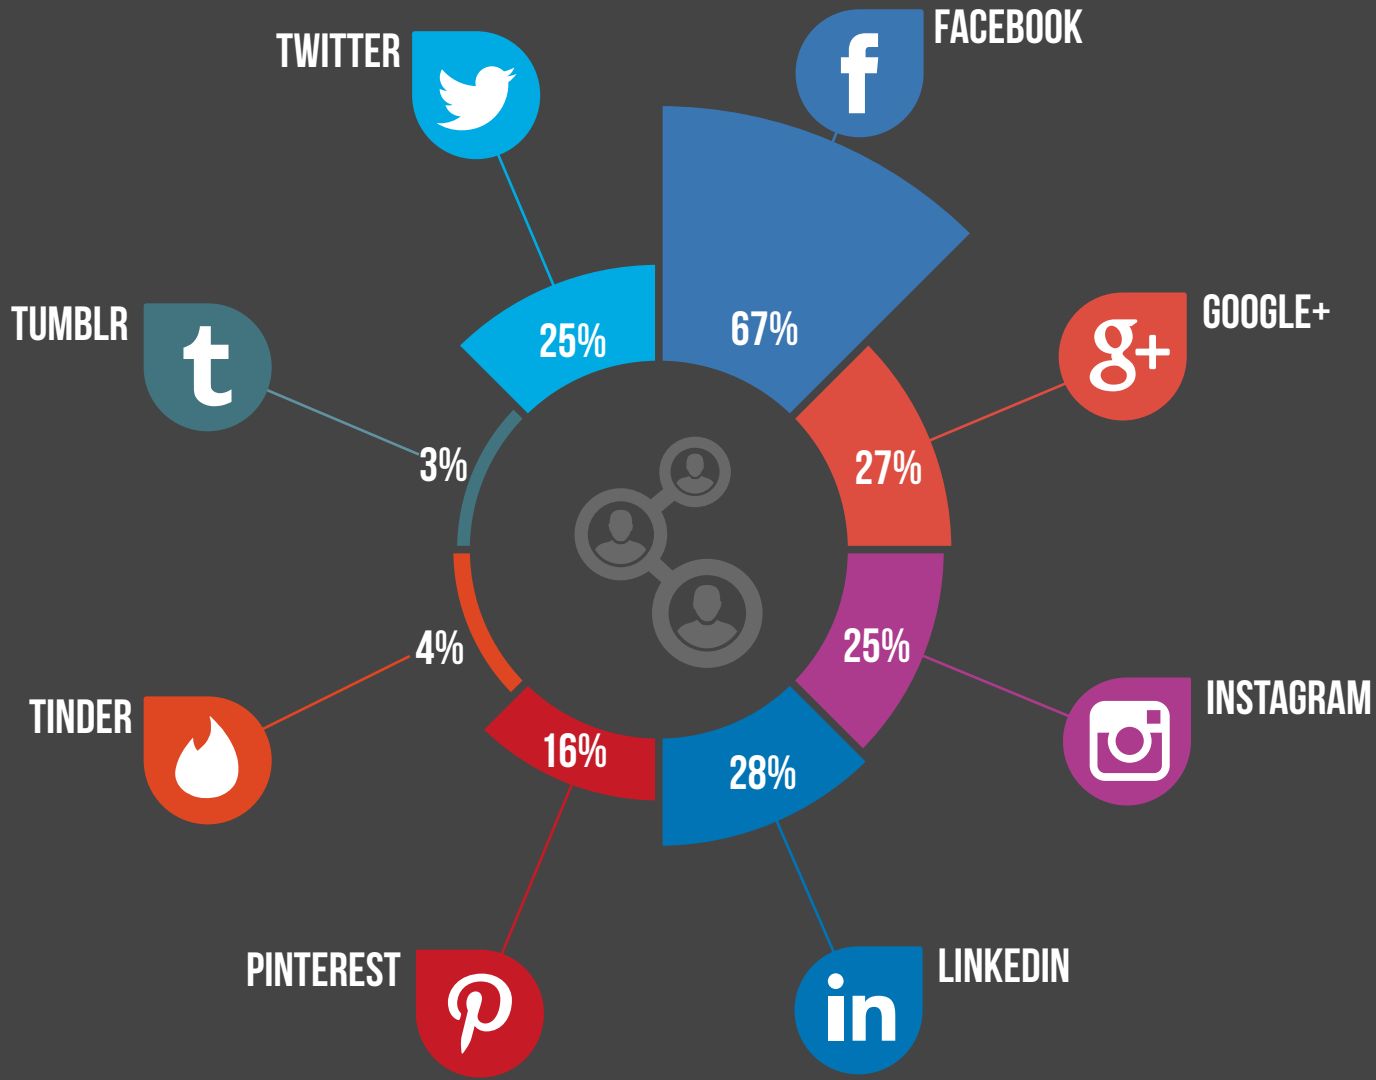

ACCOUNT OWNERSHIP

% SOCIAL NETWORKING ACCOUNT OWNERS IN IRELAND - OCT 2016

TREND DATA

% SOCIAL NETWORKING ACCOUNT OWNERS IN IRELAND - NOV 2014-OCT 2016

DAILY USAGE

OF THOSE WHO HAVE AN ACCOUNT WITH THE SOCIAL NETWORKING PLATFORMS BELOW, % THAT USE IT DAILY

() = CHANGE SINCE JULY 2016