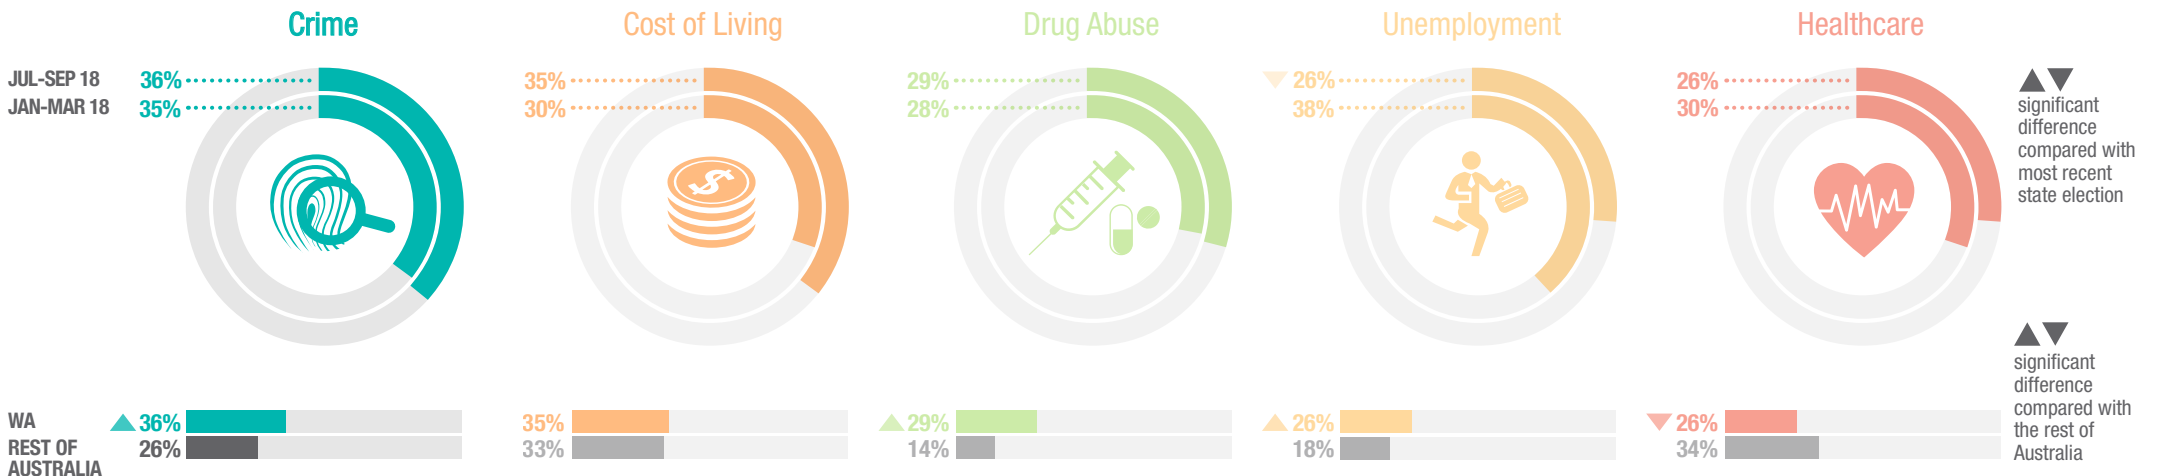

IPSOS ISSUES MONITOR JUNE 2019

The top issues facing Western Australia

Shaun Griffin
General Manager WA
✉ shaun.griffin@ipsos.com
☎ (08) 9463 0761

Each quarter we ask 300 Western Australians to select the three most important issues facing their state. The top five issues facing Western Australia between April and June 2019 are shown below. A summary of all issues facing Western Australia can be found overleaf. If you would like to know more about the Ipsos Issues Monitor - Australia's longest running ongoing survey of community concerns - please contact Shaun Griffin.

IPSOS ISSUES MONITOR JUNE 2019

The top issues facing Western Australia

Shaun Griffin
General Manager WA
✉ shaun.griffin@ipsos.com
☎ (08) 9463 0761

	2010	2011	2012	2013	2014	2015	2016	2017	2018	JAN-MAR 2019	APR-JUN 2019
 Crime	49%	48%	44%	43%	37%	37%	36%	33%	34%	35%	36%
 Cost of Living	28%	40%	39%	38%	38%	34%	28%	31%	32%	35%	35%
 Drug Abuse	20%	18%	18%	18%	18%	26%	31%	31%	29%	30%	29%
 Unemployment	4%	5%	8%	9%	16%	24%	29%	35%	28%	31%	26%
 Healthcare	52%	36%	34%	39%	33%	31%	35%	25%	27%	24%	26%
Housing	24%	31%	32%	33%	27%	23%	19%	23%	19%	20%	21%
The Economy	8%	9%	11%	13%	21%	28%	31%	30%	25%	17%	20%
Environment	24%	19%	17%	12%	9%	8%	9%	8%	11%	15%	17%
Poverty	7%	7%	9%	8%	10%	9%	9%	9%	11%	13%	15%
Petrol Prices	7%	17%	14%	11%	12%	7%	6%	7%	15%	11%	12%
Immigration	19%	16%	14%	11%	10%	8%	8%	8%	10%	10%	11%
Education	13%	10%	12%	16%	19%	13%	14%	11%	12%	8%	10%
Personal Debt	15%	12%	10%	9%	8%	8%	8%	12%	13%	12%	9%
Transport	6%	12%	15%	21%	18%	18%	16%	14%	10%	14%	9%
Population	6%	3%	6%	6%	6%	5%	6%	4%	6%	4%	7%
Taxation	4%	5%	6%	4%	7%	8%	7%	6%	6%	9%	7%
Indigenous Issues	5%	4%	6%	4%	3%	4%	3%	3%	3%	5%	5%
Racism	8%	5%	4%	3%	3%	4%	4%	5%	4%	3%	4%
Defence	3%	1%	2%	2%	3%	4%	3%	3%	3%	3%	2%