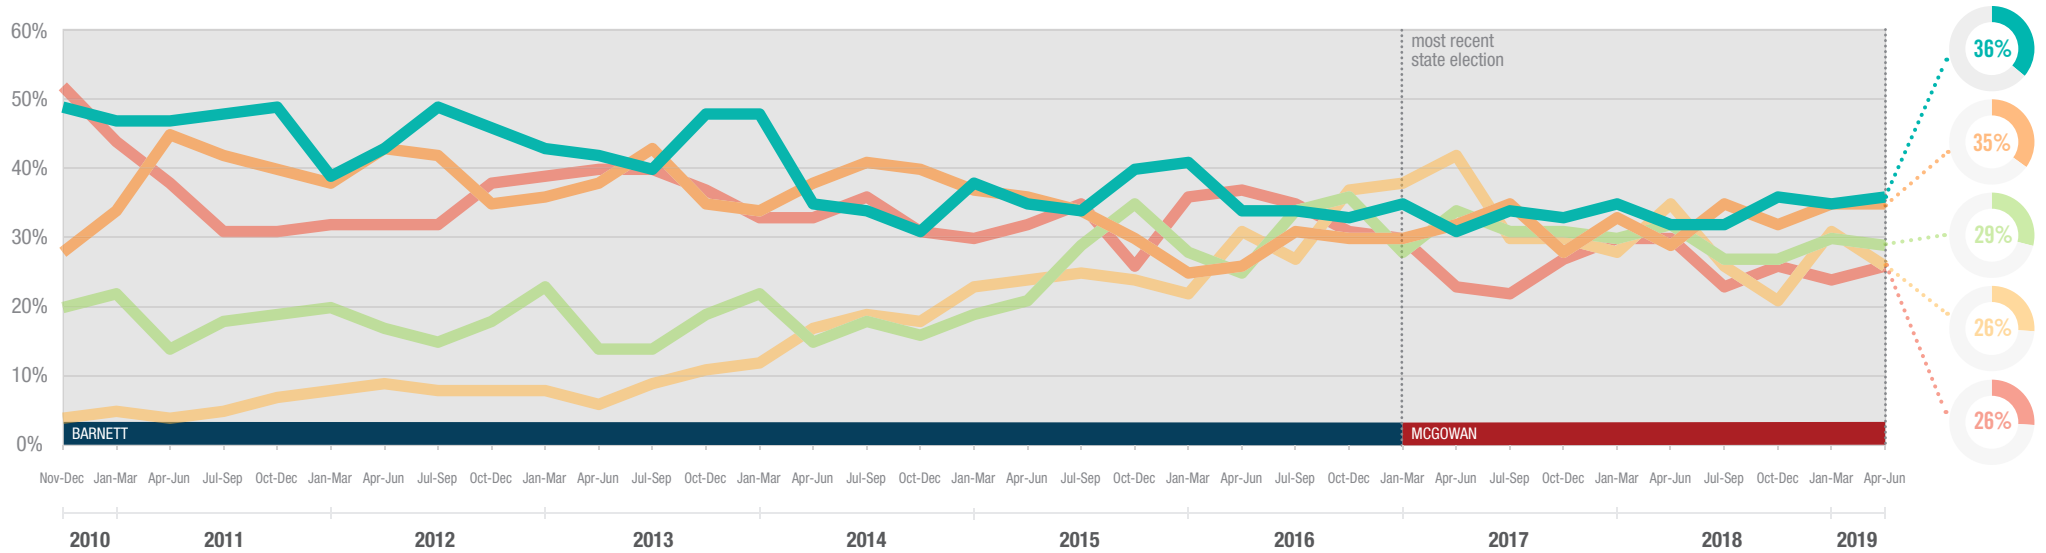

IPSOS ISSUES MONITOR JUNE 2019

The top issues facing Western Australia

Shaun Griffin
General Manager WA
✉ shaun.griffin@ipsos.com
☎ (08) 9463 0761

Each quarter we ask 300 Western Australians to select the three most important issues facing their state. The top five issues facing Western Australia between April and June 2019 are shown below. A summary of all issues facing Western Australia can be found overleaf. If you would like to know more about the Ipsos Issues Monitor - Australia's longest running ongoing survey of community concerns - please contact Shaun Griffin.

IPSOS ISSUES MONITOR JUNE 2019

The top issues facing Western Australia

Shaun Griffin
General Manager WA
✉ shaun.griffin@ipsos.com
☎ (08) 9463 0761

	2010	2011	2012	2013	2014	2015	2016	2017	2018	JAN-MAR 2019	APR-JUN 2019
 Crime	49%	48%	44%	43%	37%	37%	36%	33%	34%	35%	36%
 Cost of Living	28%	40%	39%	38%	38%	34%	28%	31%	32%	35%	35%
 Drug Abuse	20%	18%	18%	18%	18%	26%	31%	31%	29%	30%	29%
 Unemployment	4%	5%	8%	9%	16%	24%	29%	35%	28%	31%	26%
 Healthcare	52%	36%	34%	39%	33%	31%	35%	25%	27%	24%	26%
Housing	24%	31%	32%	33%	27%	23%	19%	23%	19%	20%	21%
The Economy	8%	9%	11%	13%	21%	28%	31%	30%	25%	17%	20%
Environment	24%	19%	17%	12%	9%	8%	9%	8%	11%	15%	17%
Poverty	7%	7%	9%	8%	10%	9%	9%	9%	11%	13%	15%
Petrol Prices	7%	17%	14%	11%	12%	7%	6%	7%	15%	11%	12%
Immigration	19%	16%	14%	11%	10%	8%	8%	8%	10%	10%	11%
Education	13%	10%	12%	16%	19%	13%	14%	11%	12%	8%	10%
Personal Debt	15%	12%	10%	9%	8%	8%	8%	12%	13%	12%	9%
Transport	6%	12%	15%	21%	18%	18%	16%	14%	10%	14%	9%
Population	6%	3%	6%	6%	6%	5%	6%	4%	6%	4%	7%
Taxation	4%	5%	6%	4%	7%	8%	7%	6%	6%	9%	7%
Indigenous Issues	5%	4%	6%	4%	3%	4%	3%	3%	3%	5%	5%
Racism	8%	5%	4%	3%	3%	4%	4%	5%	4%	3%	4%
Defence	3%	1%	2%	2%	3%	4%	3%	3%	3%	3%	2%