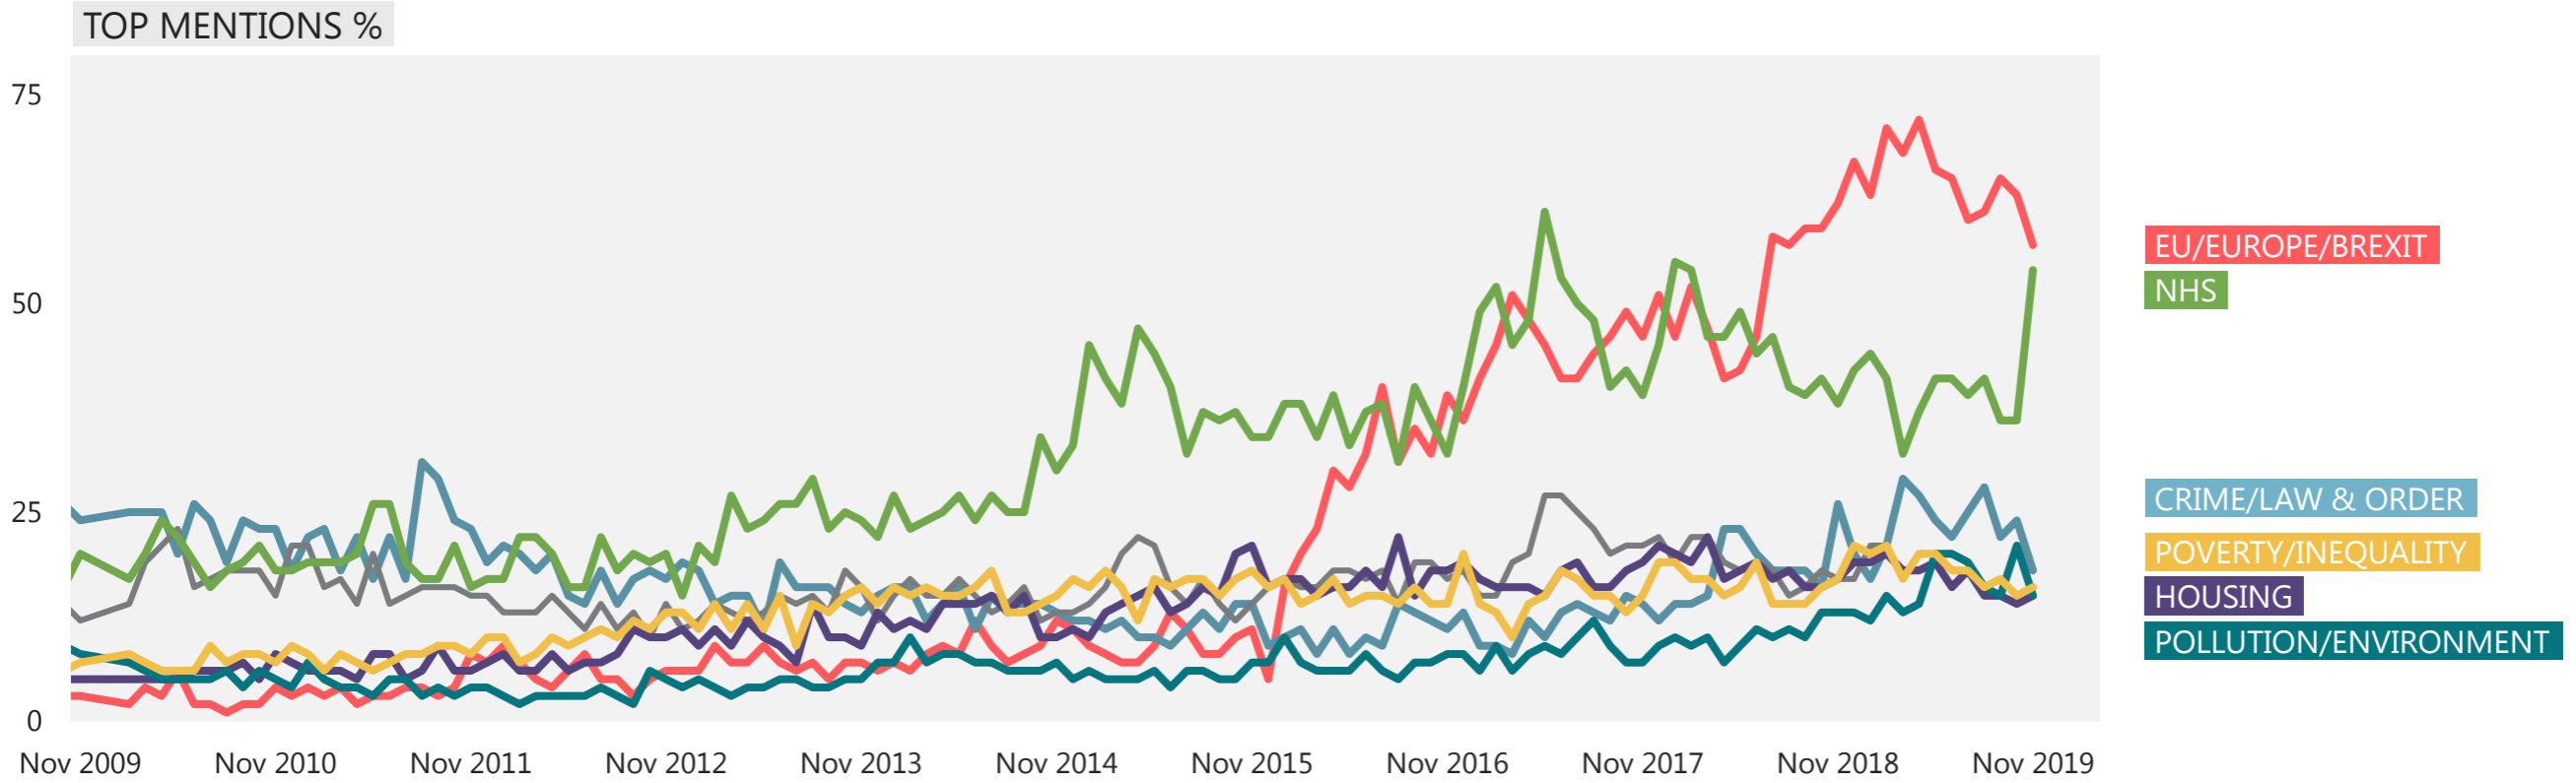

MOST/OTHER
IMPORTANT ISSUES

MOST IMPORTANT
ISSUE

Base: 1,010 British adults 18+, 8 - 24 November 2019

Source: Ipsos MORI Issues Index

November 2019

WHAT DO YOU SEE
AS THE MOST/OTHER
IMPORTANT ISSUES
THAT WILL INFLUENCE
HOW YOU VOTE
AT THE GENERAL ELECTION?

MOST/OTHER
IMPORTANT ISSUES

MOST IMPORTANT
ISSUE

Base: 1,010 British adults 18+, 8 - 24 November 2019

Source: Ipsos MORI Issues Index

Growing concerns

WHAT DO YOU SEE AS THE MOST/OTHER IMPORTANT ISSUES FACING BRITAIN TODAY?

Base: representative sample of c.1,000 British adults age 18+ each month, interviewed face-to-face in home

Source: Ipsos MORI Issues Index

Growing concerns – beneath the headlines

WHAT DO YOU SEE AS THE MOST/OTHER IMPORTANT ISSUES FACING BRITAIN TODAY?

Base: representative sample of c.1,000 British adults age 18+ each month, interviewed face-to-face in home

Source: Ipsos MORI Issues Index

Declining issues

WHAT DO YOU SEE AS THE MOST/OTHER IMPORTANT ISSUES FACING BRITAIN TODAY?