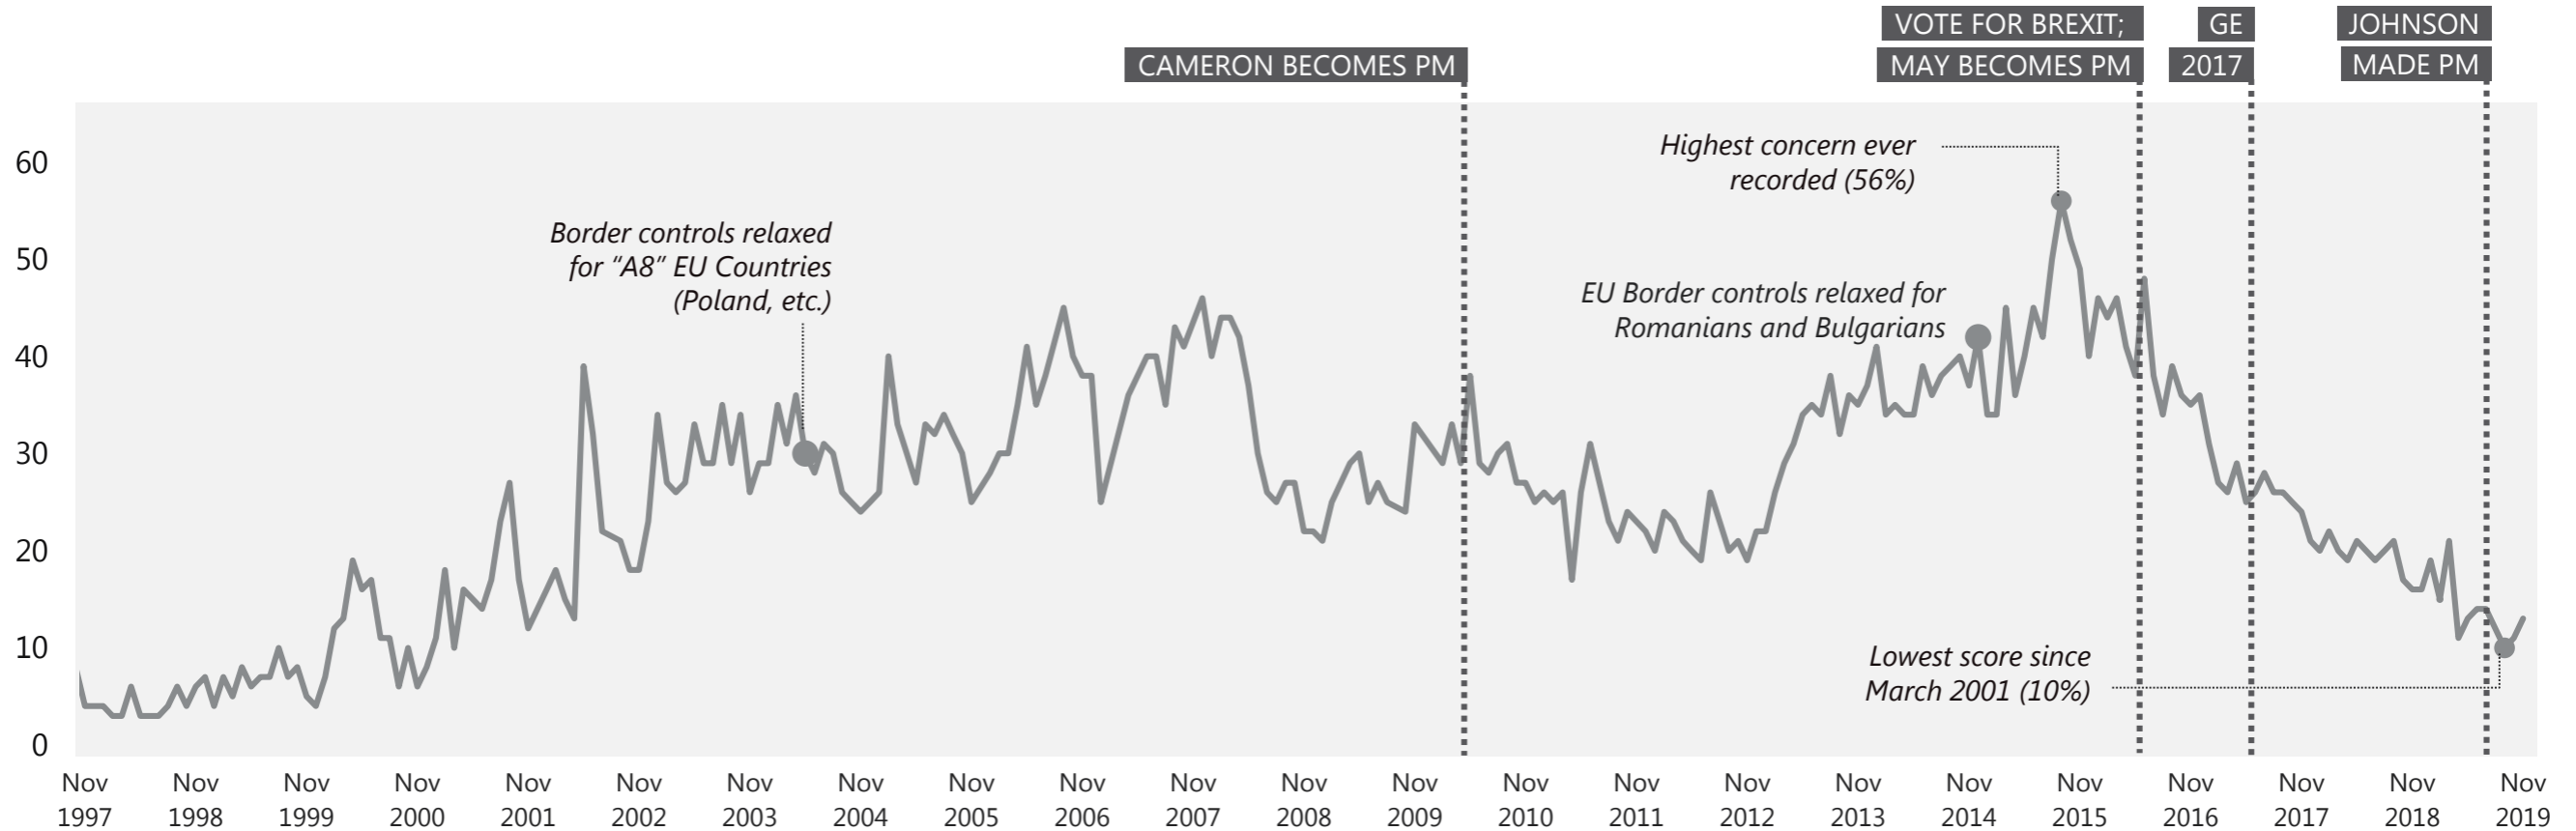

Base: representative sample of c.1,000 British adults age 18+ each month, interviewed face-to-face in home

Source: Ipsos MORI Issues Index

EU / Europe / Brexit

WHAT DO YOU SEE AS THE MOST/OTHER IMPORTANT ISSUES FACING BRITAIN TODAY?

Base: representative sample of c.1,000 British adults age 18+ each month, interviewed face-to-face in home

Source: Ipsos MORI Issues Index

NHS / Hospitals / Healthcare

WHAT DO YOU SEE AS THE MOST/OTHER IMPORTANT ISSUES FACING BRITAIN TODAY?

Base: representative sample of c.1,000 British adults age 18+ each month, interviewed face-to-face in home

Source: Ipsos MORI Issues Index

Immigration / Immigrants

WHAT DO YOU SEE AS THE MOST/OTHER IMPORTANT ISSUES FACING BRITAIN TODAY?