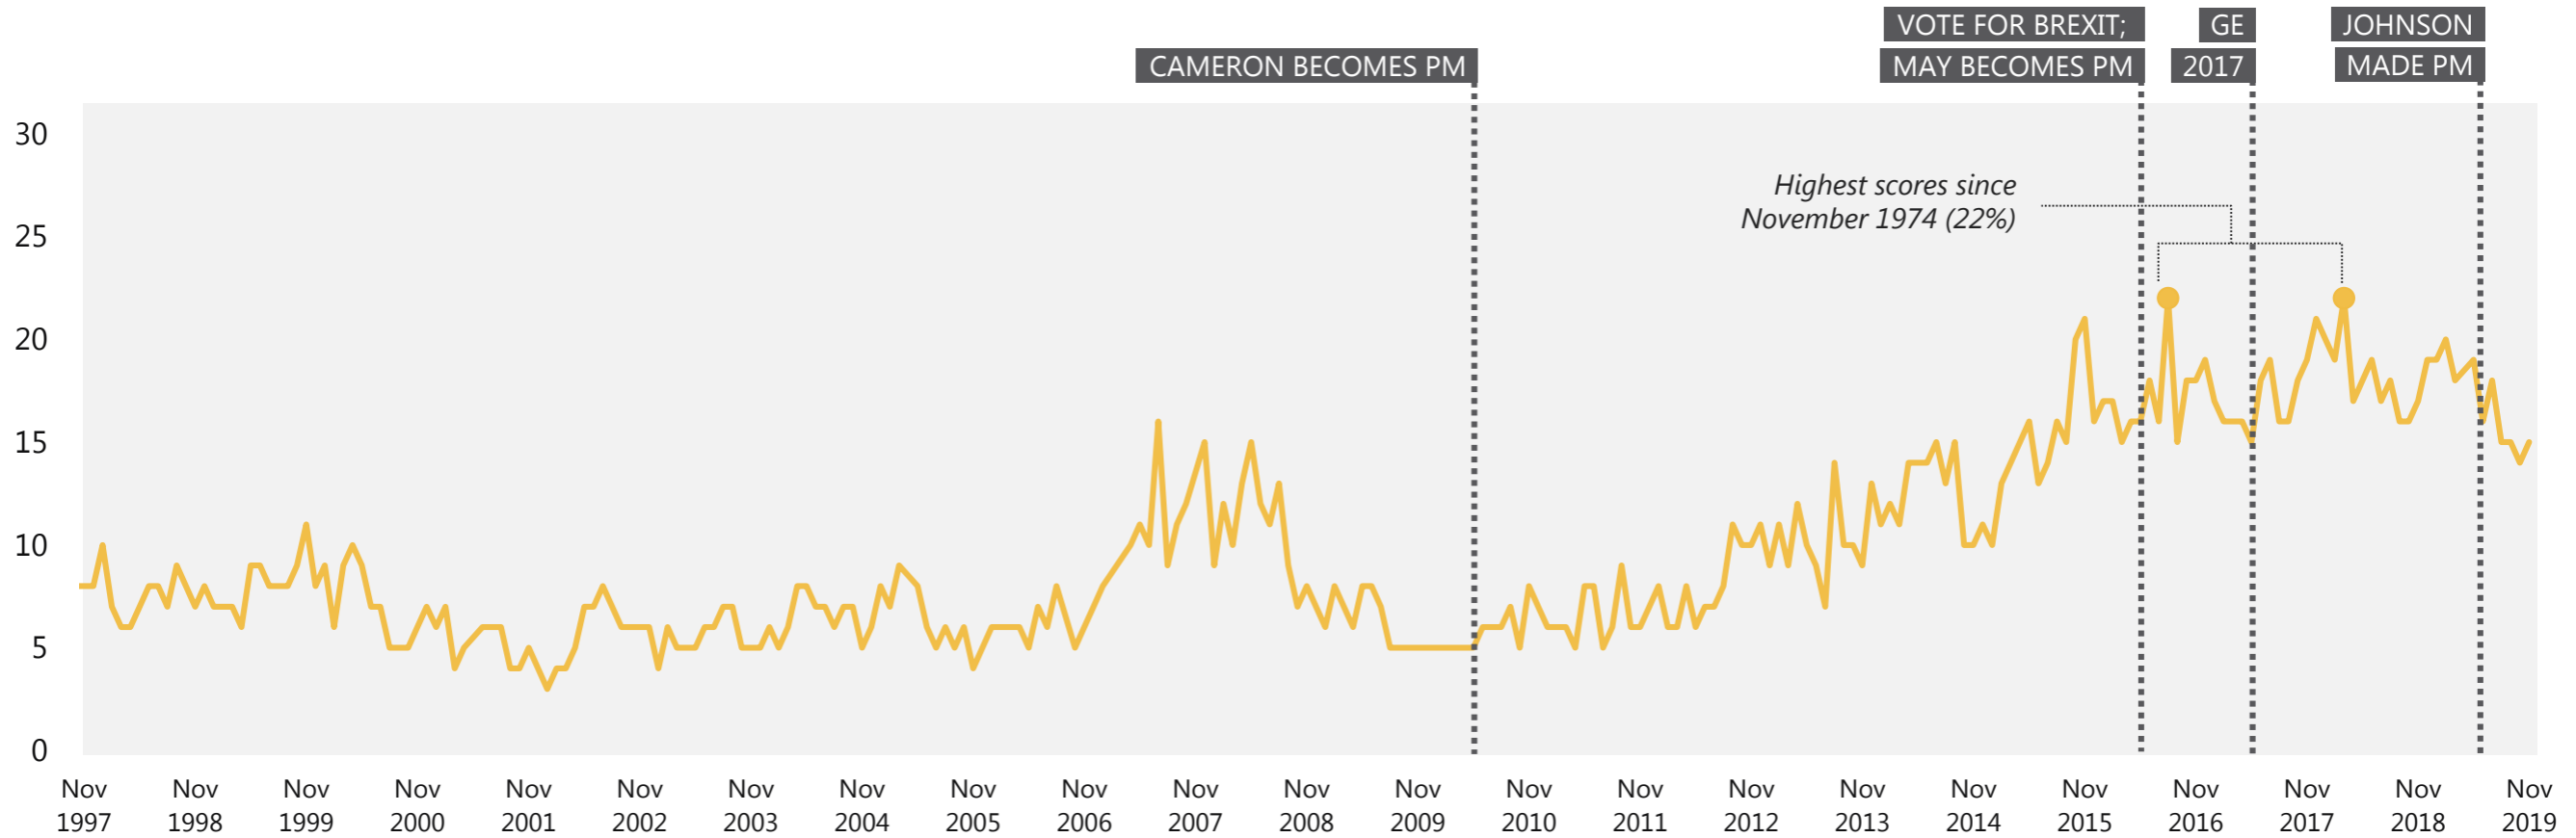

Base: representative sample of c.1,000 British adults age 18+ each month, interviewed face-to-face in home

Source: Ipsos MORI Issues Index

Poverty/inequality

WHAT DO YOU SEE AS THE MOST/OTHER IMPORTANT ISSUES FACING BRITAIN TODAY?

Base: representative sample of c.1,000 British adults age 18+ each month, interviewed face-to-face in home

Source: Ipsos MORI Issues Index

Housing

WHAT DO YOU SEE AS THE MOST/OTHER IMPORTANT ISSUES FACING BRITAIN TODAY?