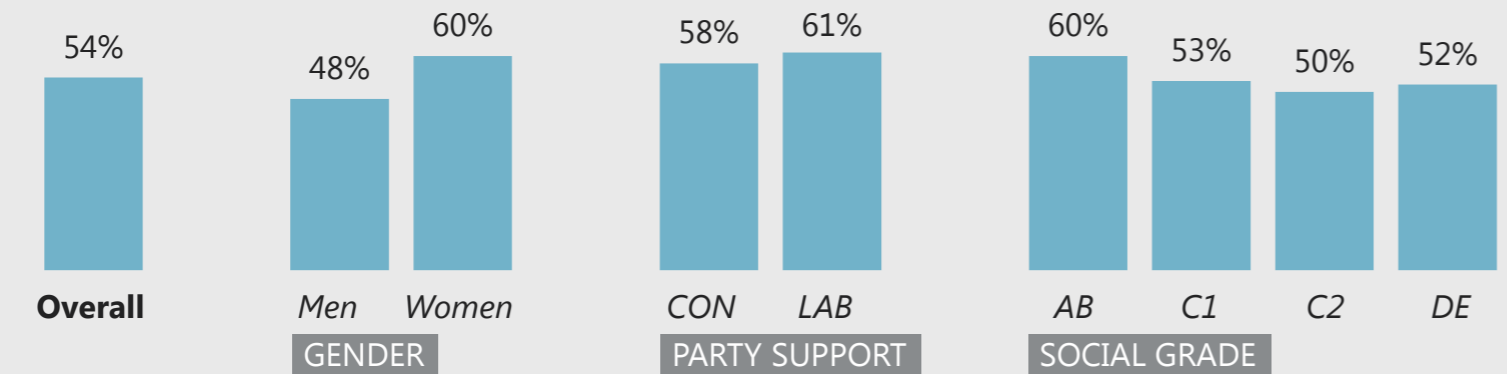

Source: Ipsos MORI Issues Index

Age group

WHAT DO YOU SEE
AS THE MOST/OTHER
IMPORTANT ISSUES
FACING BRITAIN TODAY?

Base: 1,010 British adults 18+, 8 - 24 November 2019

Source: Ipsos MORI Issues Index

Age and social grade

Concern about Brexit/EU by key demographic groups:

Concern about Brexit/EU by age:

Base: 1,010 British adults 18+, 11 – 24 November 2019

Ipsos MORI Issues Index

Concern about the NHS by subgroup

WHAT DO YOU SEE AS THE MOST/OTHER IMPORTANT ISSUES FACING BRITAIN TODAY?

Concern about the NHS by key demographic groups:

Concern about the NHS by age:

Base: 1,010 British adults 18+, 8 - 24 November 2019

Ipsos MORI Issues Index

Concern about education by subgroup

WHAT DO YOU SEE AS THE MOST/OTHER IMPORTANT ISSUES FACING BRITAIN TODAY?