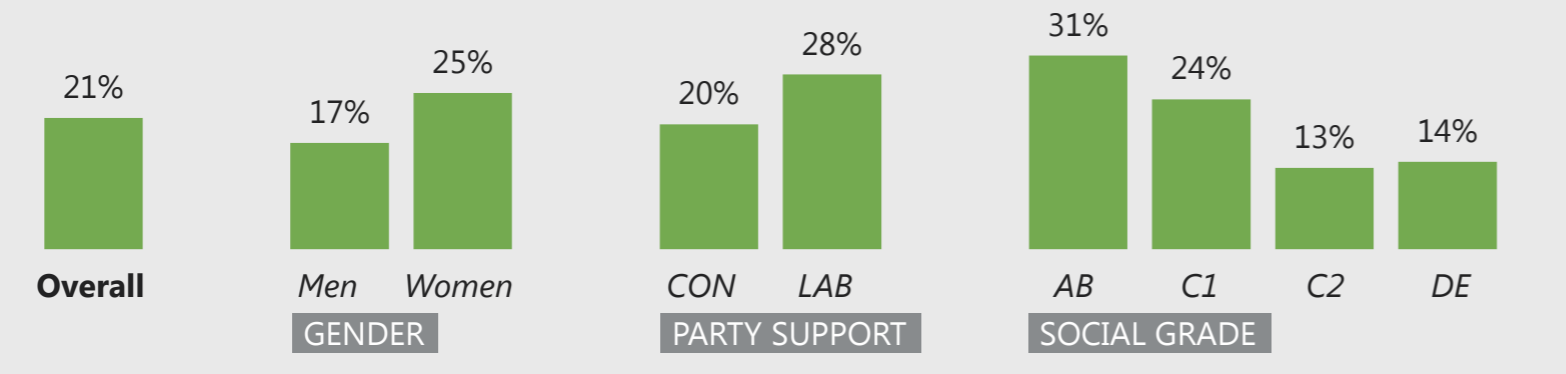

Concern about Brexit/EU by key demographic groups:

Concern about Brexit/EU by age:

Base: 1,010 British adults 18+, 11 – 24 November 2019

Ipsos MORI Issues Index

Concern about the NHS by subgroup

WHAT DO YOU SEE AS THE MOST/OTHER IMPORTANT ISSUES FACING BRITAIN TODAY?

Concern about the NHS by key demographic groups:

Concern about the NHS by age:

Base: 1,010 British adults 18+, 8 - 24 November 2019

Ipsos MORI Issues Index

Concern about education by subgroup

WHAT DO YOU SEE AS THE MOST/OTHER IMPORTANT ISSUES FACING BRITAIN TODAY?

Concern about education by key demographic groups:

Concern about education by age:

Base: 1,010 British adults 18+, 8 - 24 November 2019

Ipsos MORI Issues Index

Brexit and the NHS: concern over 2019

WHAT DO YOU SEE AS THE MOST/OTHER IMPORTANT ISSUES FACING BRITAIN TODAY?