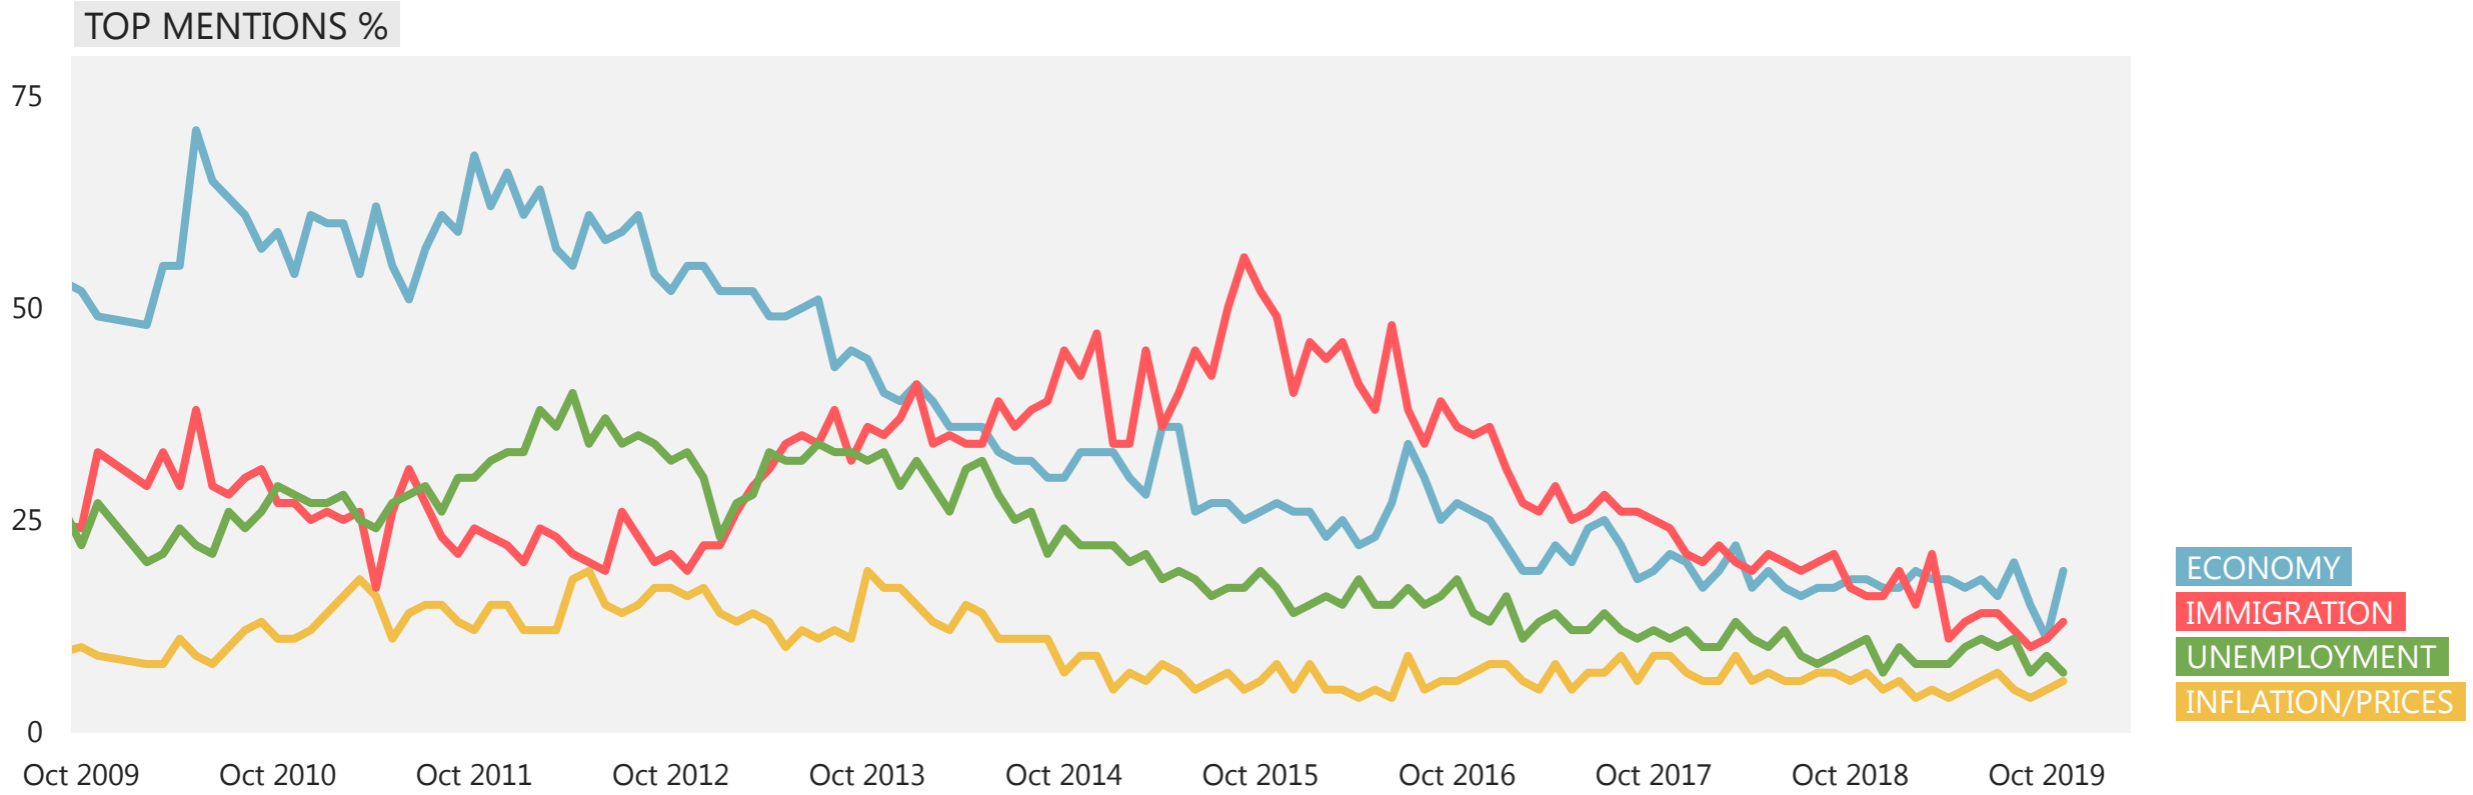

MOST/OTHER
IMPORTANT ISSUES

MOST IMPORTANT
ISSUE

Base: 1,010 British adults 18+, 8 - 24 November 2019

Source: Ipsos MORI Issues Index

Growing concerns

WHAT DO YOU SEE AS THE MOST/OTHER IMPORTANT ISSUES FACING BRITAIN TODAY?

Base: representative sample of c.1,000 British adults age 18+ each month, interviewed face-to-face in home

Source: Ipsos MORI Issues Index

Growing concerns – beneath the headlines

WHAT DO YOU SEE AS THE MOST/OTHER IMPORTANT ISSUES FACING BRITAIN TODAY?

Base: representative sample of c.1,000 British adults age 18+ each month, interviewed face-to-face in home

Source: Ipsos MORI Issues Index

Declining issues

WHAT DO YOU SEE AS THE MOST/OTHER IMPORTANT ISSUES FACING BRITAIN TODAY?

Base: representative sample of c.1,000 British adults age 18+ each month, interviewed face-to-face in home

Source: Ipsos MORI Issues Index

Single Biggest Issue 2010 - 2019

WHAT DO YOU SEE AS THE **MOST IMPORTANT** ISSUE FACING BRITAIN TODAY?