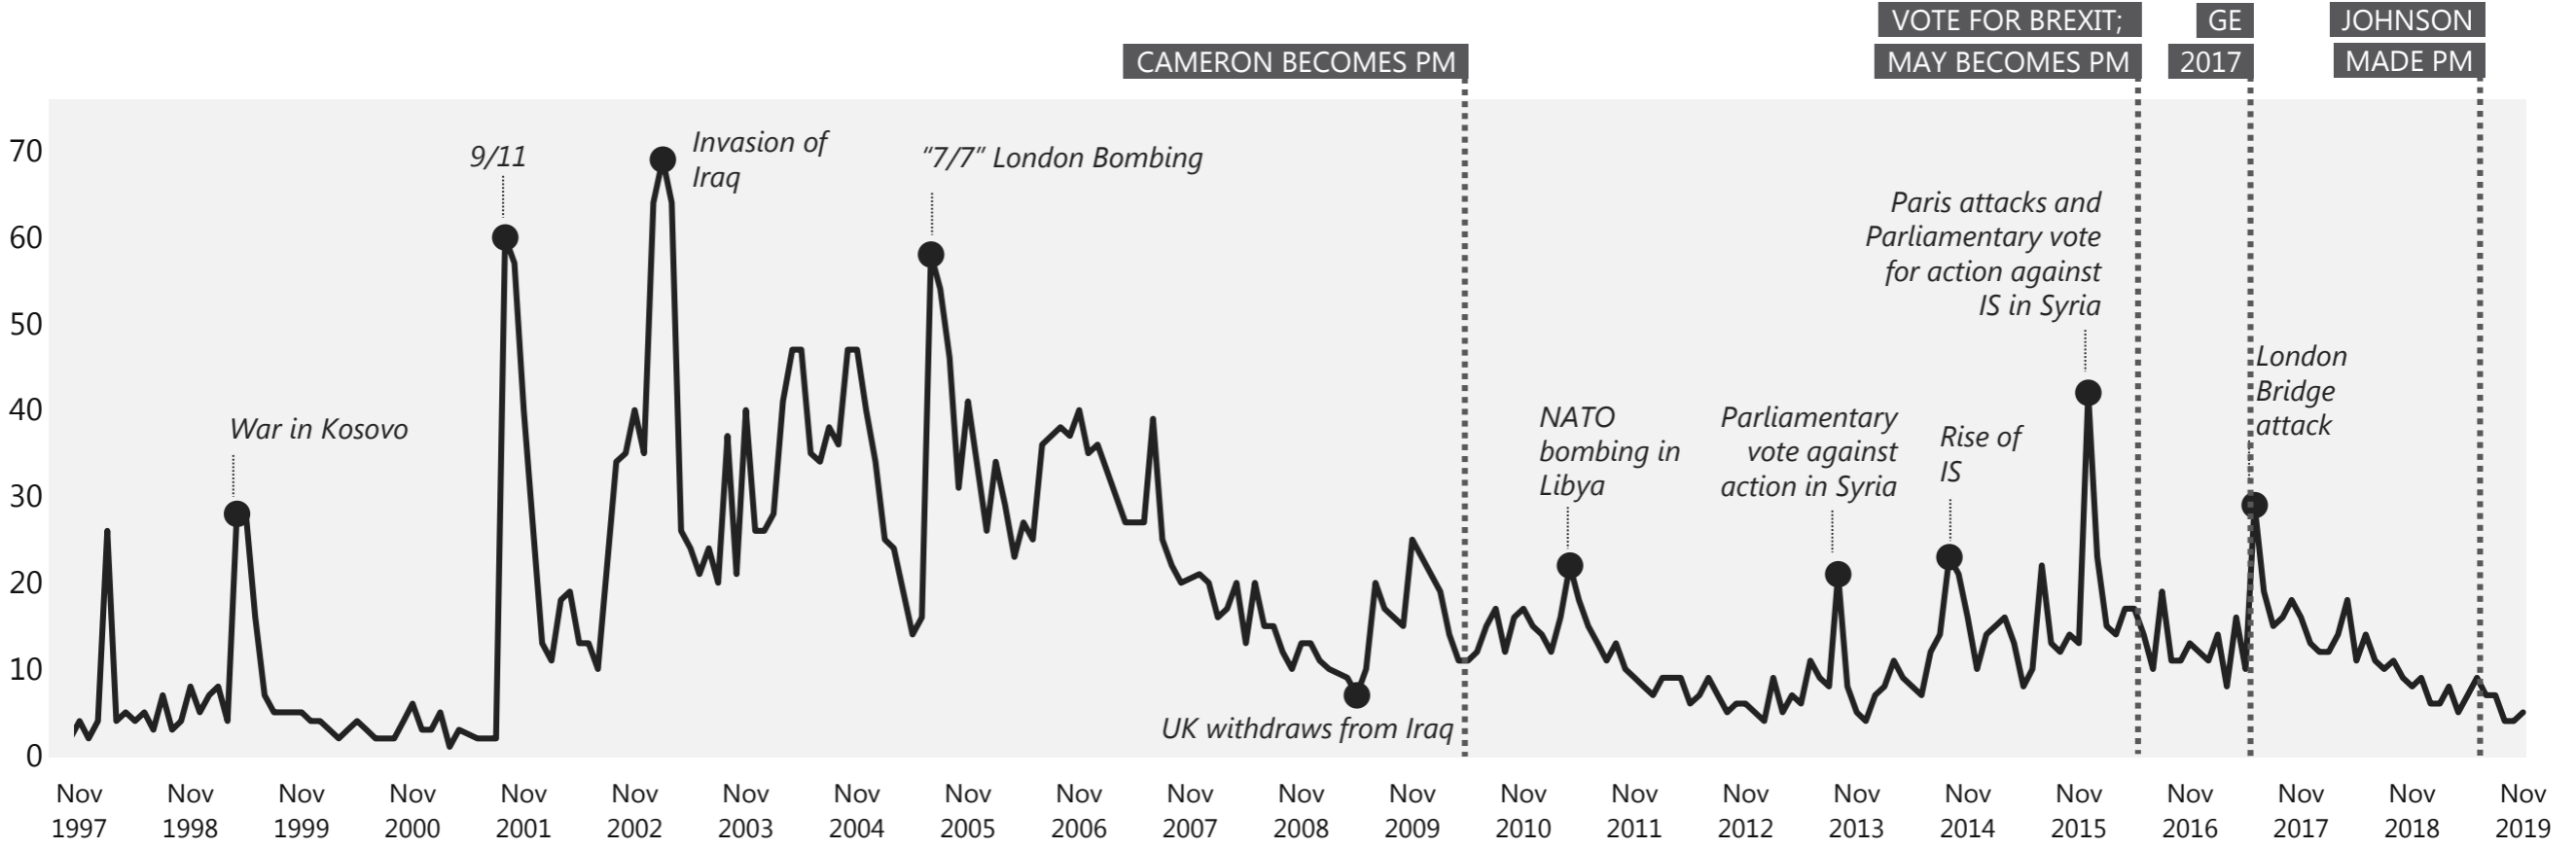

Base: representative sample of c.1,000 British adults age 18+ each month, interviewed face-to-face in home

Source: Ipsos MORI Issues Index

Crime / Law & Order / Violence / Vandalism / ASB

WHAT DO YOU SEE AS THE MOST/OTHER IMPORTANT ISSUES FACING BRITAIN TODAY?

Base: representative sample of c.1,000 British adults age 18+ each month, interviewed face-to-face in home

Source: Ipsos MORI Issues Index

Defence / Foreign Affairs / International terrorism

WHAT DO YOU SEE AS THE MOST/OTHER IMPORTANT ISSUES FACING BRITAIN TODAY?