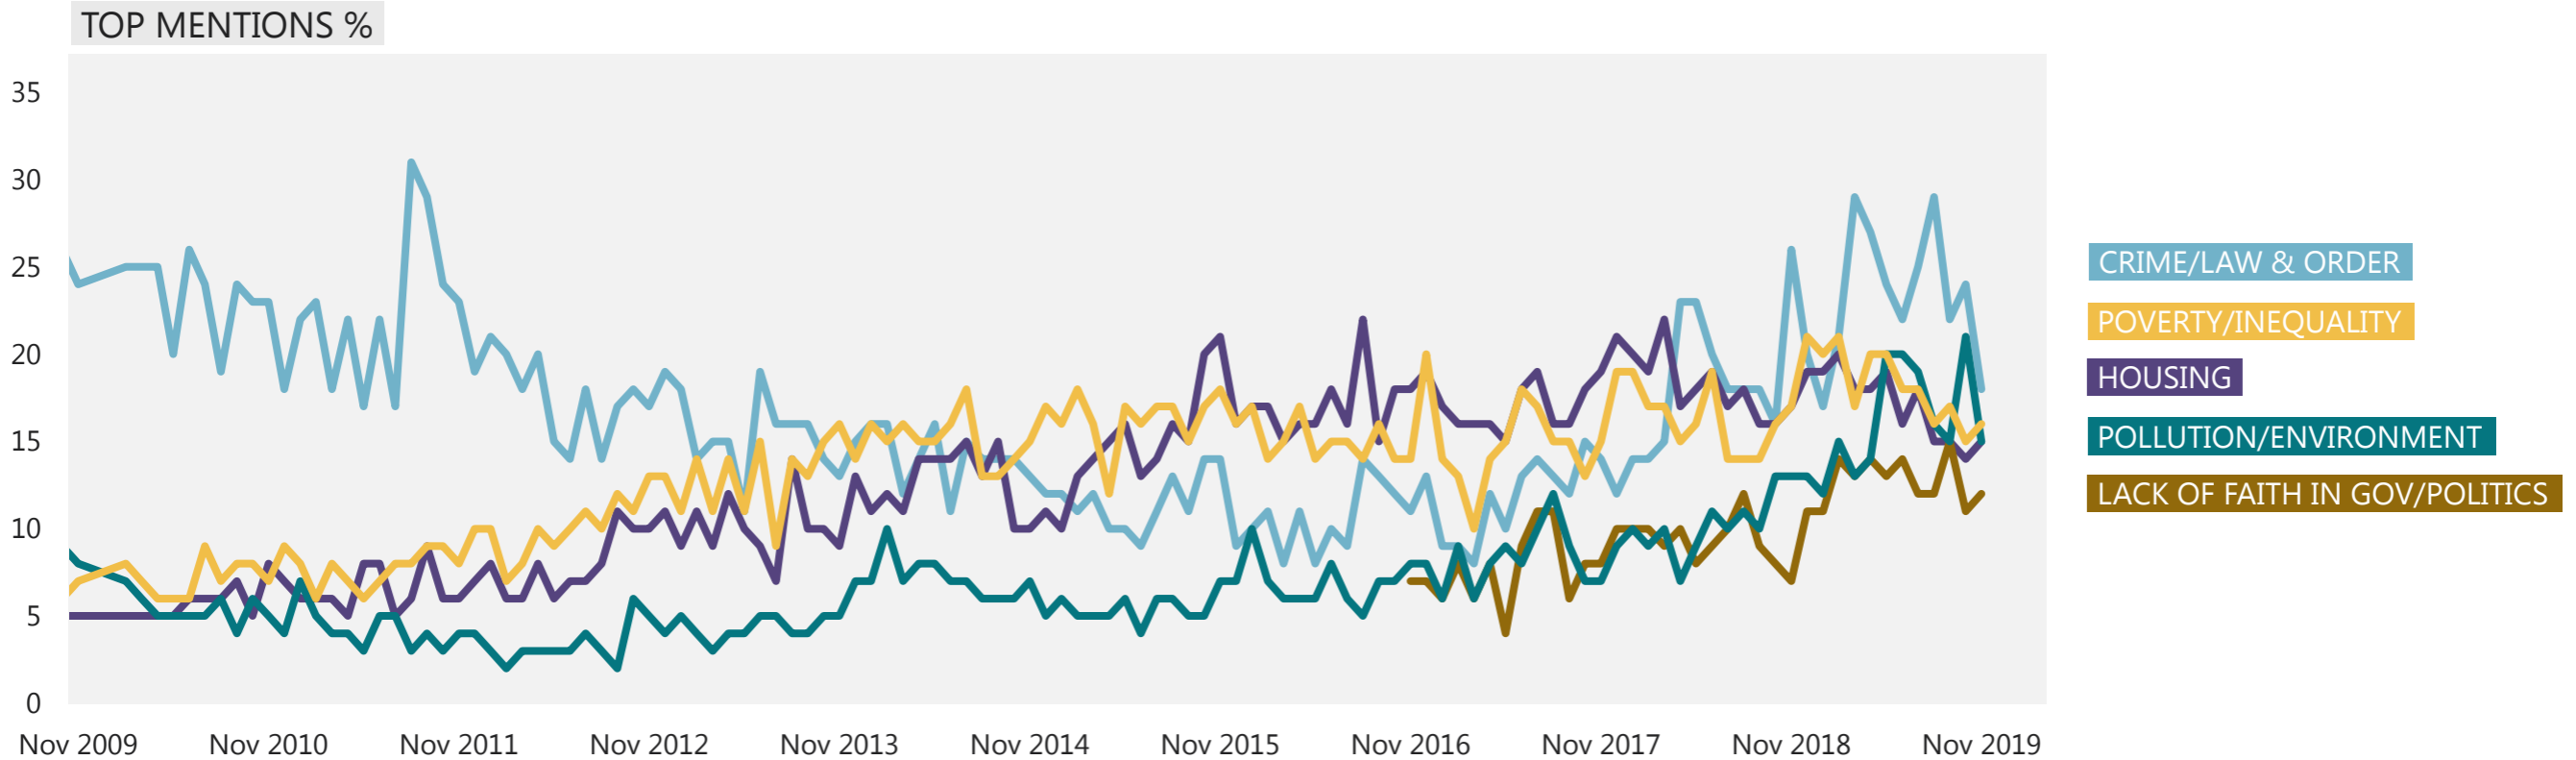

MOST/OTHER
IMPORTANT ISSUES

MOST IMPORTANT
ISSUE

Base: 1,010 British adults 18+, 8 - 24 November 2019

Source: Ipsos MORI Issues Index

Growing concerns

WHAT DO YOU SEE AS THE MOST/OTHER IMPORTANT ISSUES FACING BRITAIN TODAY?

Base: representative sample of c.1,000 British adults age 18+ each month, interviewed face-to-face in home

Source: Ipsos MORI Issues Index

Growing concerns – beneath the headlines

WHAT DO YOU SEE AS THE MOST/OTHER IMPORTANT ISSUES FACING BRITAIN TODAY?

Base: representative sample of c.1,000 British adults age 18+ each month, interviewed face-to-face in home

Source: Ipsos MORI Issues Index

Declining issues

WHAT DO YOU SEE AS THE MOST/OTHER IMPORTANT ISSUES FACING BRITAIN TODAY?