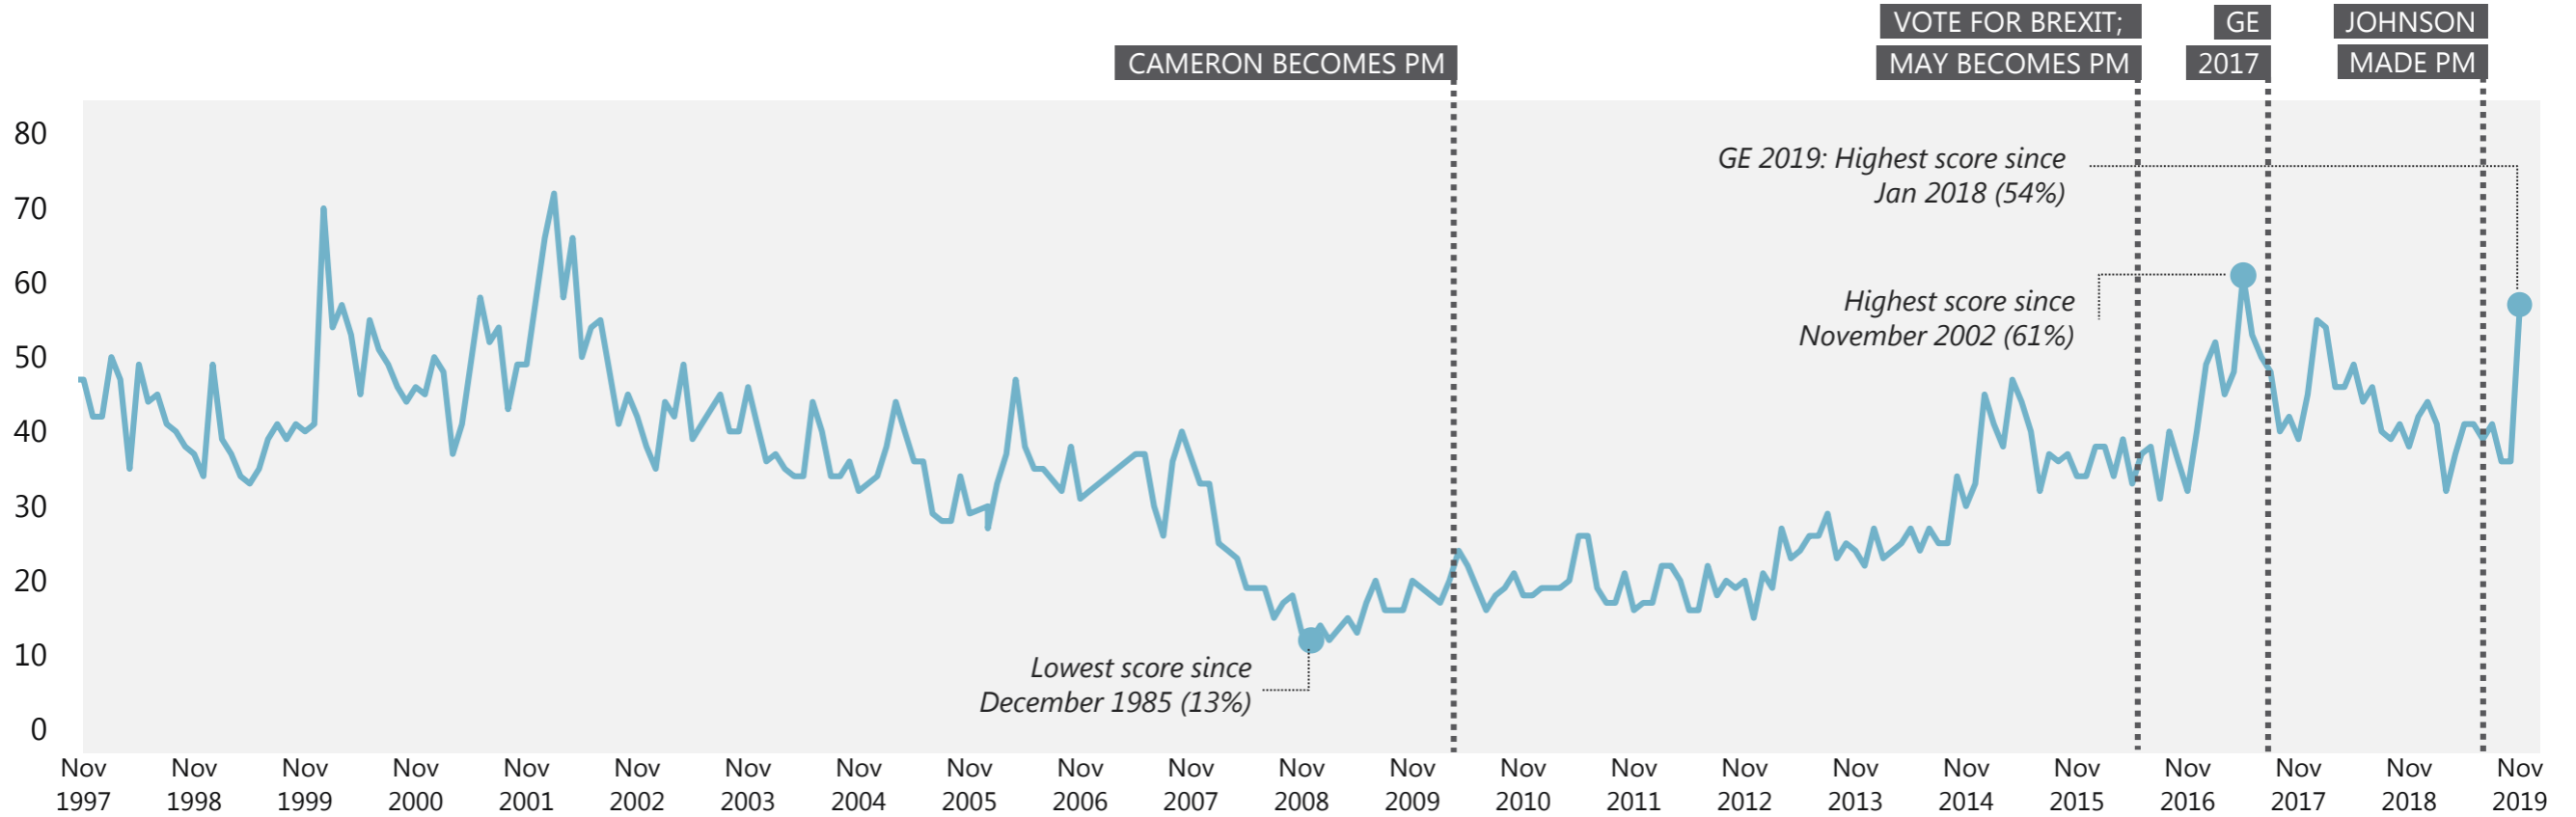

Base: representative sample of c.1,000 British adults age 18+ each month, interviewed face-to-face in home

Source: Ipsos MORI Issues Index

Single Biggest Issue 2010 - 2019

WHAT DO YOU SEE AS THE **MOST IMPORTANT** ISSUE FACING BRITAIN TODAY?

Base: representative sample of c.1,000 British adults age 18+ each month, interviewed face-to-face in home

Source: Ipsos MORI Issues Index

EU / Europe / Brexit

WHAT DO YOU SEE AS THE MOST/OTHER IMPORTANT ISSUES FACING BRITAIN TODAY?

Base: representative sample of c.1,000 British adults age 18+ each month, interviewed face-to-face in home

Source: Ipsos MORI Issues Index

NHS / Hospitals / Healthcare

WHAT DO YOU SEE AS THE MOST/OTHER IMPORTANT ISSUES FACING BRITAIN TODAY?