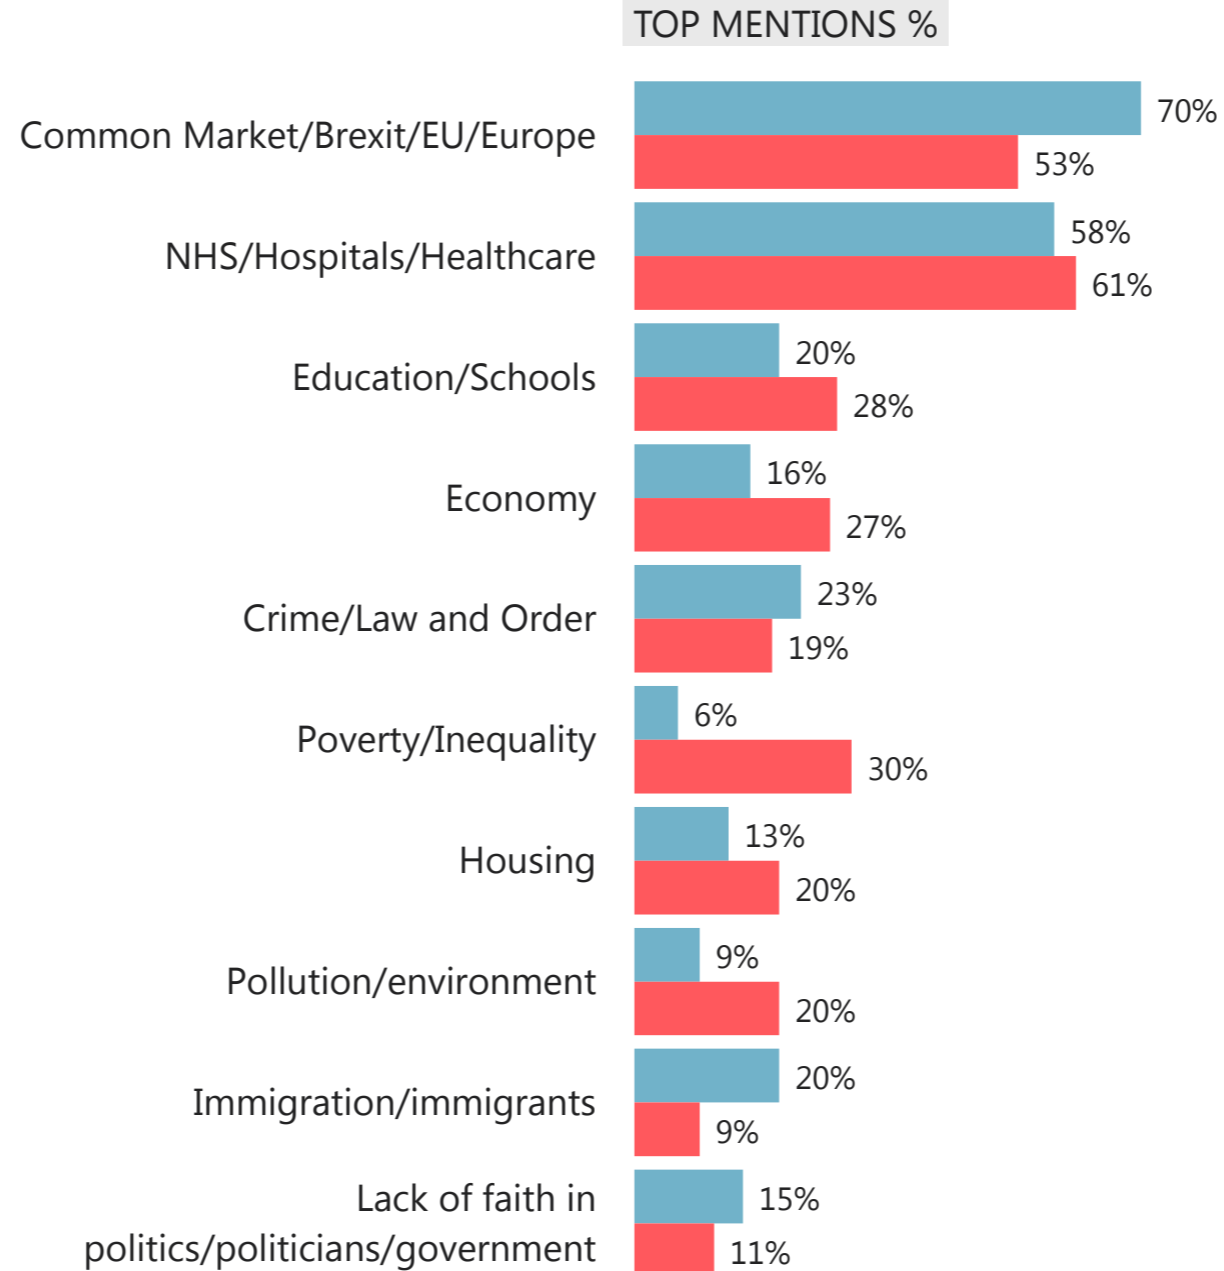

Base: representative sample of c.1,000 British adults age 18+ each month, interviewed face-to-face in home

Source: Ipsos MORI Issues Index

Pensions/Social Security/Benefits

WHAT DO YOU SEE AS THE MOST/OTHER IMPORTANT ISSUES FACING BRITAIN TODAY?

Base: representative sample of c.1,000 British adults age 18+ each month, interviewed face-to-face in home

Source: Ipsos MORI Issues Index

Pollution / Environment

WHAT DO YOU SEE AS THE MOST/OTHER IMPORTANT ISSUES FACING BRITAIN TODAY?

Base: representative sample of c.1,000 British adults age 18+ each month, interviewed face-to-face in home

Source: Ipsos MORI Issues Index

Lack of faith in government/ politics

WHAT DO YOU SEE AS THE MOST/OTHER IMPORTANT ISSUES FACING BRITAIN TODAY?

Base: representative sample of c.1,000 British adults age 18+ each month, interviewed face-to-face in home

Source: Ipsos MORI Issues Index

Party support

WHAT DO YOU SEE
AS THE MOST/OTHER
IMPORTANT ISSUES
FACING BRITAIN TODAY?