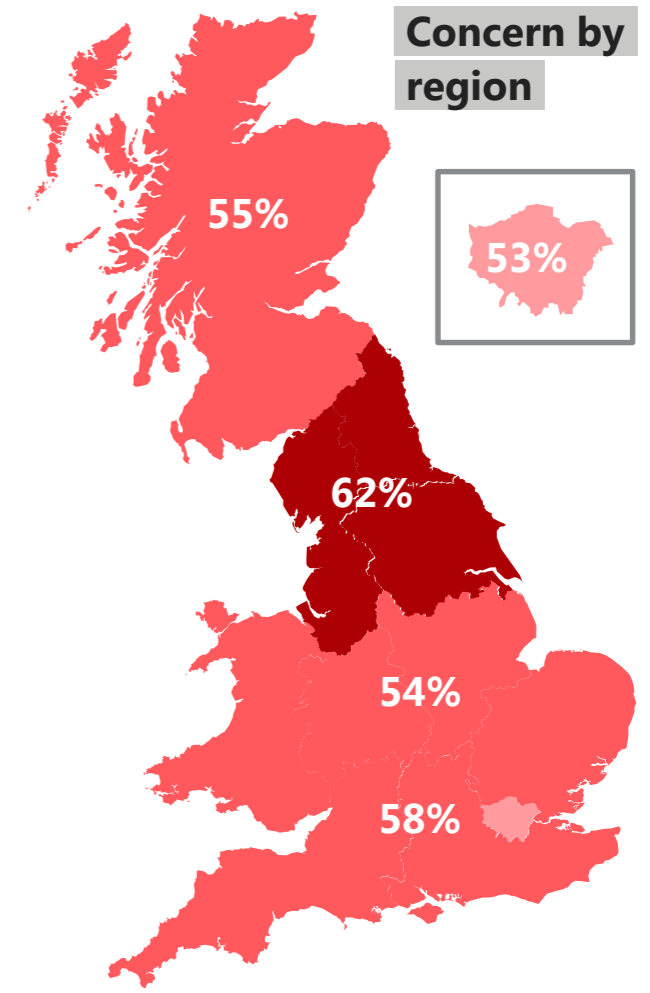

Source: Ipsos MORI Issues Index

Age group

WHAT DO YOU SEE
AS THE MOST/OTHER
IMPORTANT ISSUES
FACING BRITAIN TODAY?

Base: 1,010 British adults 18+, 8 - 24 November 2019

Source: Ipsos MORI Issues Index

Age and social grade

WHAT DO YOU SEE AS THE MOST/OTHER IMPORTANT ISSUES FACING BRITAIN TODAY?

Base: 1,010 British adults 18+, 11 – 24 November 2019

Source: Ipsos MORI Issues Index

Concern about Brexit/EU by subgroup

WHAT DO YOU SEE AS THE MOST/OTHER IMPORTANT ISSUES FACING BRITAIN TODAY?

Concern about Brexit/EU by key demographic groups:

Concern about Brexit/EU by age:

Base: 1,010 British adults 18+, 11 – 24 November 2019

Ipsos MORI Issues Index

Concern about the NHS by subgroup

WHAT DO YOU SEE AS THE MOST/OTHER IMPORTANT ISSUES FACING BRITAIN TODAY?

Concern about the NHS by key demographic groups:

Concern about the NHS by age:

Base: 1,010 British adults 18+, 8 - 24 November 2019

Ipsos MORI Issues Index

Concern about education by subgroup

WHAT DO YOU SEE AS THE MOST/OTHER IMPORTANT ISSUES FACING BRITAIN TODAY?