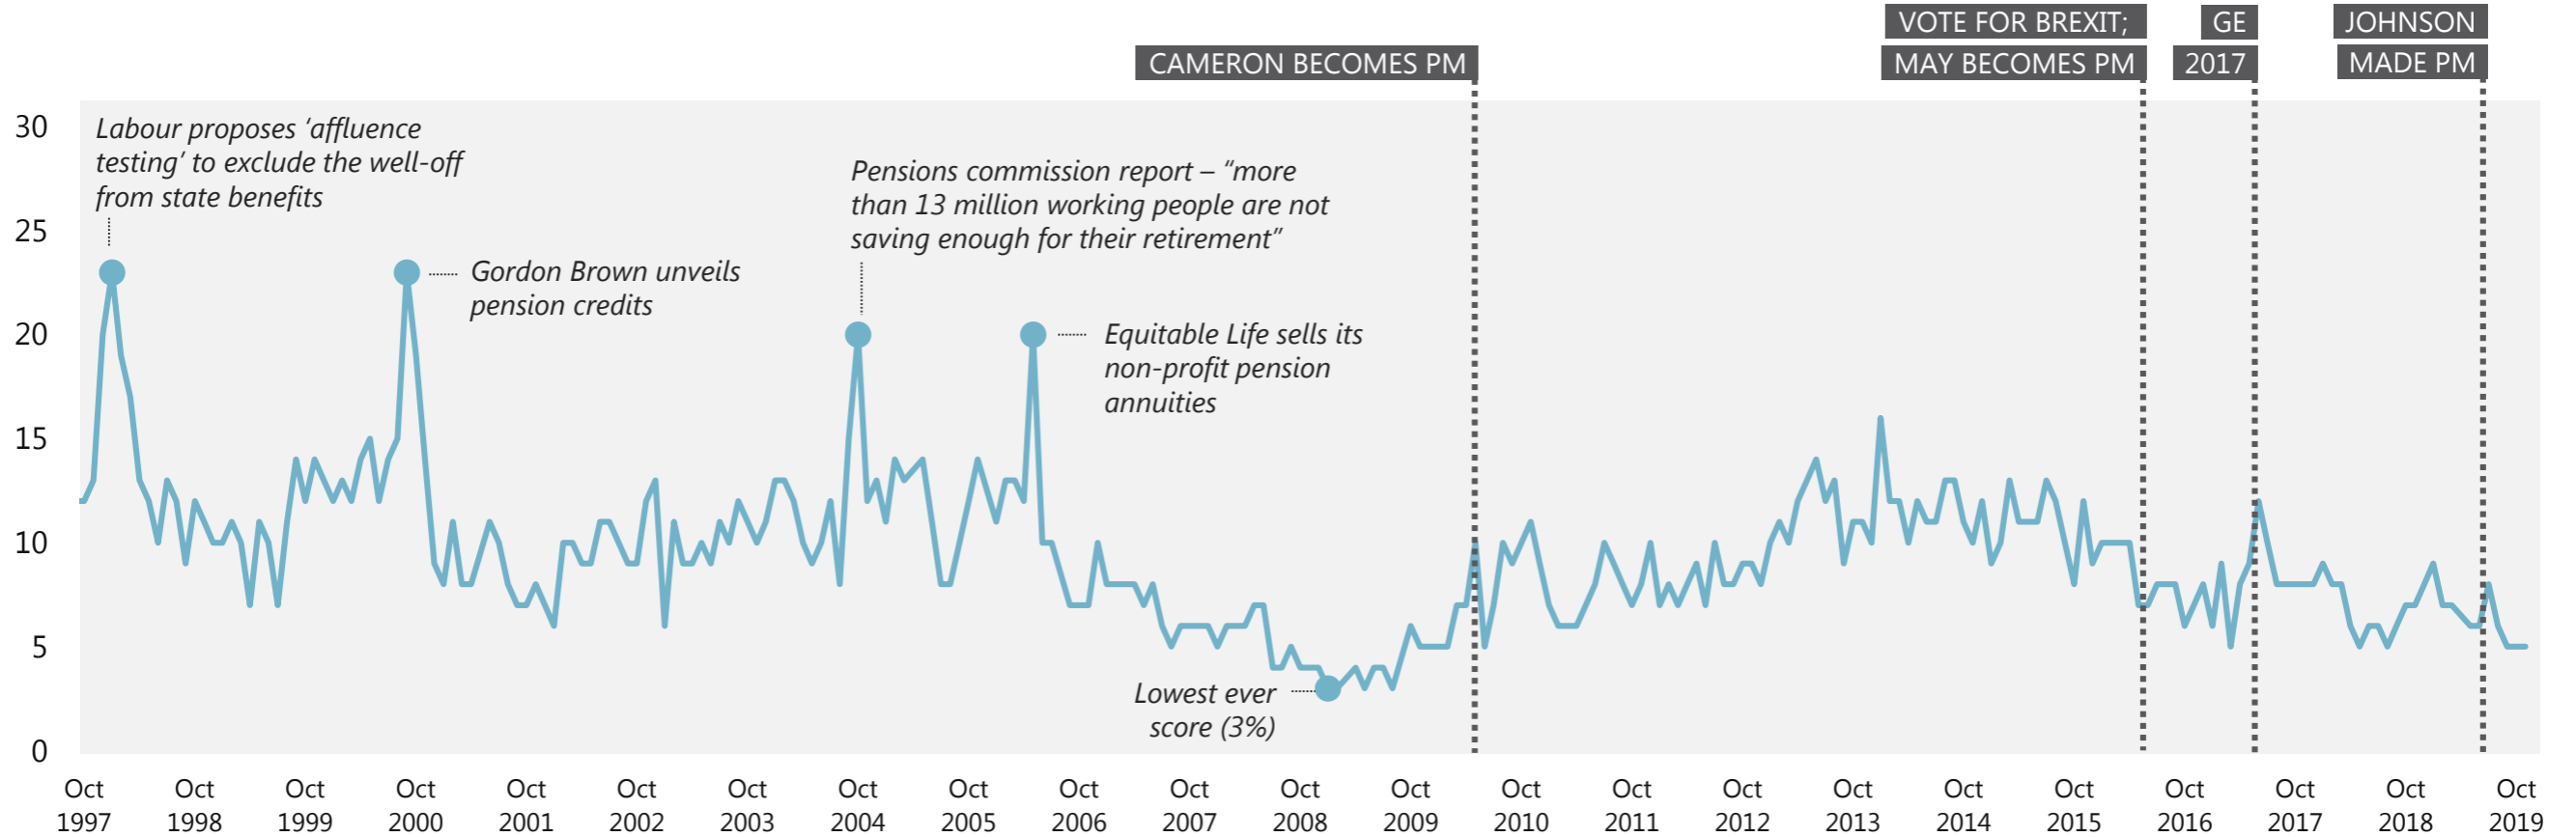

Base: representative sample of c.1,000 British adults age 18+ each month, interviewed face-to-face in home

Source: Ipsos MORI Issues Index

Poverty/inequality

WHAT DO YOU SEE AS THE MOST/OTHER IMPORTANT ISSUES FACING BRITAIN TODAY?

Base: representative sample of c.1,000 British adults age 18+ each month, interviewed face-to-face in home

Source: Ipsos MORI Issues Index

Housing

WHAT DO YOU SEE AS THE MOST/OTHER IMPORTANT ISSUES FACING BRITAIN TODAY?

Base: representative sample of c.1,000 British adults age 18+ each month, interviewed face-to-face in home

Source: Ipsos MORI Issues Index

Pensions/Social Security/Benefits

WHAT DO YOU SEE AS THE MOST/OTHER IMPORTANT ISSUES FACING BRITAIN TODAY?