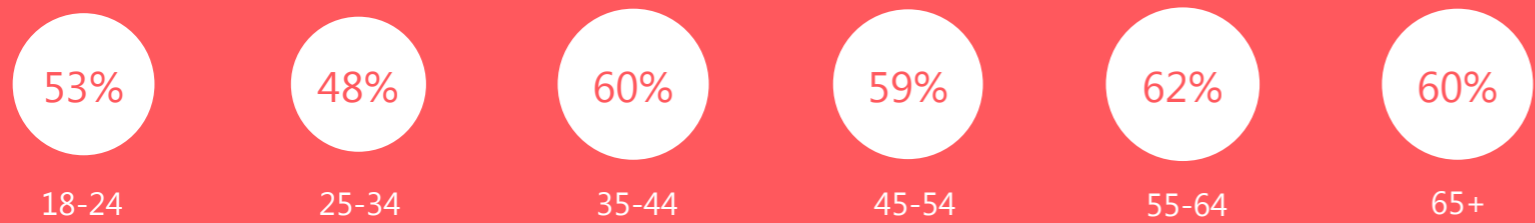

Source: Ipsos MORI Issues Index

Age group

WHAT DO YOU SEE
AS THE MOST/OTHER
IMPORTANT ISSUES
FACING BRITAIN TODAY?

Base: 1,010 British adults 18+, 8 - 24 November 2019

Source: Ipsos MORI Issues Index

Age and social grade

WHAT DO YOU SEE AS THE MOST/OTHER IMPORTANT ISSUES FACING BRITAIN TODAY?

Base: 1,010 British adults 18+, 11 – 24 November 2019

Source: Ipsos MORI Issues Index

Concern about Brexit/EU by subgroup

WHAT DO YOU SEE AS THE MOST/OTHER IMPORTANT ISSUES FACING BRITAIN TODAY?

Concern about Brexit/EU by key demographic groups:

Concern about Brexit/EU by age:

Base: 1,010 British adults 18+, 11 – 24 November 2019

Ipsos MORI Issues Index

Concern about the NHS by subgroup

WHAT DO YOU SEE AS THE MOST/OTHER IMPORTANT ISSUES FACING BRITAIN TODAY?