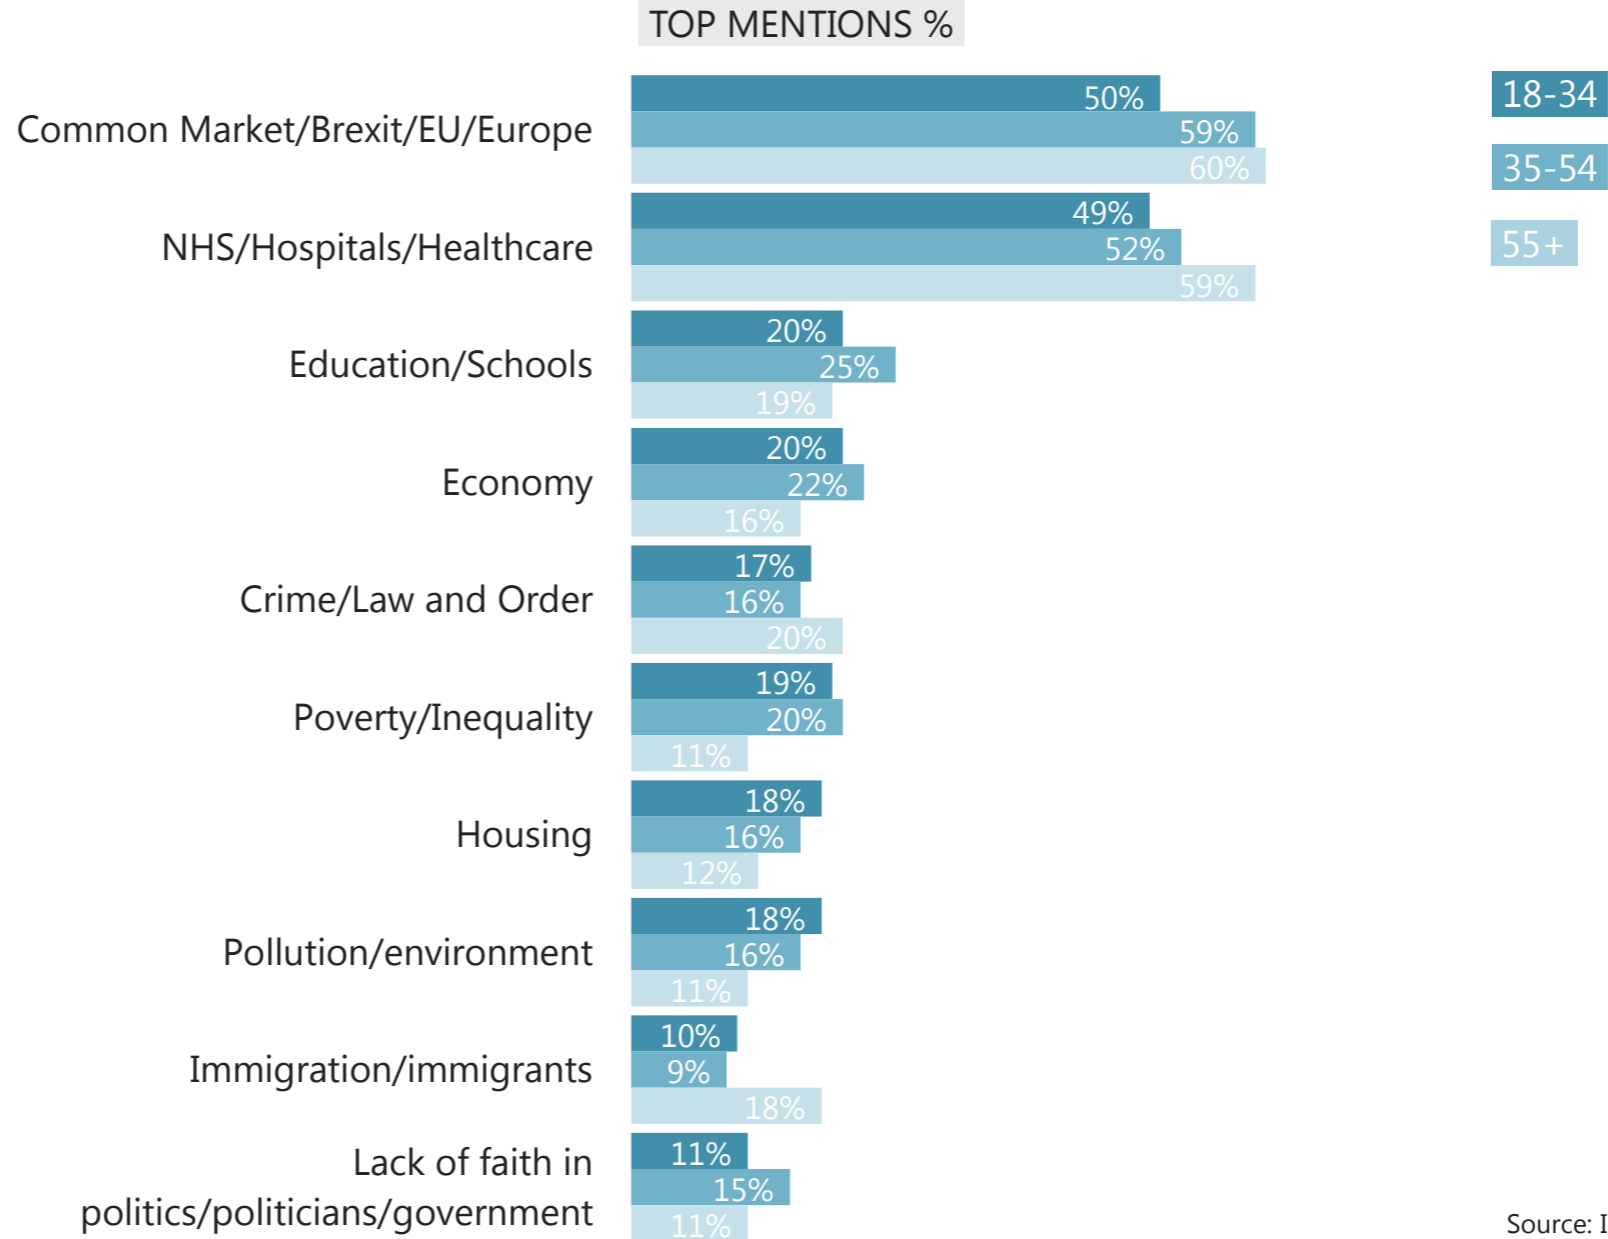

Base: representative sample of c.1,000 British adults age 18+ each month, interviewed face-to-face in home

Source: Ipsos MORI Issues Index

Party support

WHAT DO YOU SEE
AS THE MOST/OTHER
IMPORTANT ISSUES
FACING BRITAIN TODAY?

CONSERVATIVE
SUPPORTERS

LABOUR
SUPPORTERS

Base: 1,010 British adults 18+, 8 - 24 November 2019

Source: Ipsos MORI Issues Index

Men and women

WHAT DO YOU SEE
AS THE MOST/OTHER
IMPORTANT ISSUES
FACING BRITAIN TODAY?

Base: 1,010 British adults 18+, 8 - 24 November 2019

Source: Ipsos MORI Issues Index

Social grade

WHAT DO YOU SEE
AS THE MOST/OTHER
IMPORTANT ISSUES
FACING BRITAIN TODAY?

Base: 1,010 British adults 18+, 8 - 24 November 2019

Source: Ipsos MORI Issues Index

Age group

WHAT DO YOU SEE
AS THE MOST/OTHER
IMPORTANT ISSUES
FACING BRITAIN TODAY?

Base: 1,010 British adults 18+, 8 - 24 November 2019

Source: Ipsos MORI Issues Index

Age and social grade