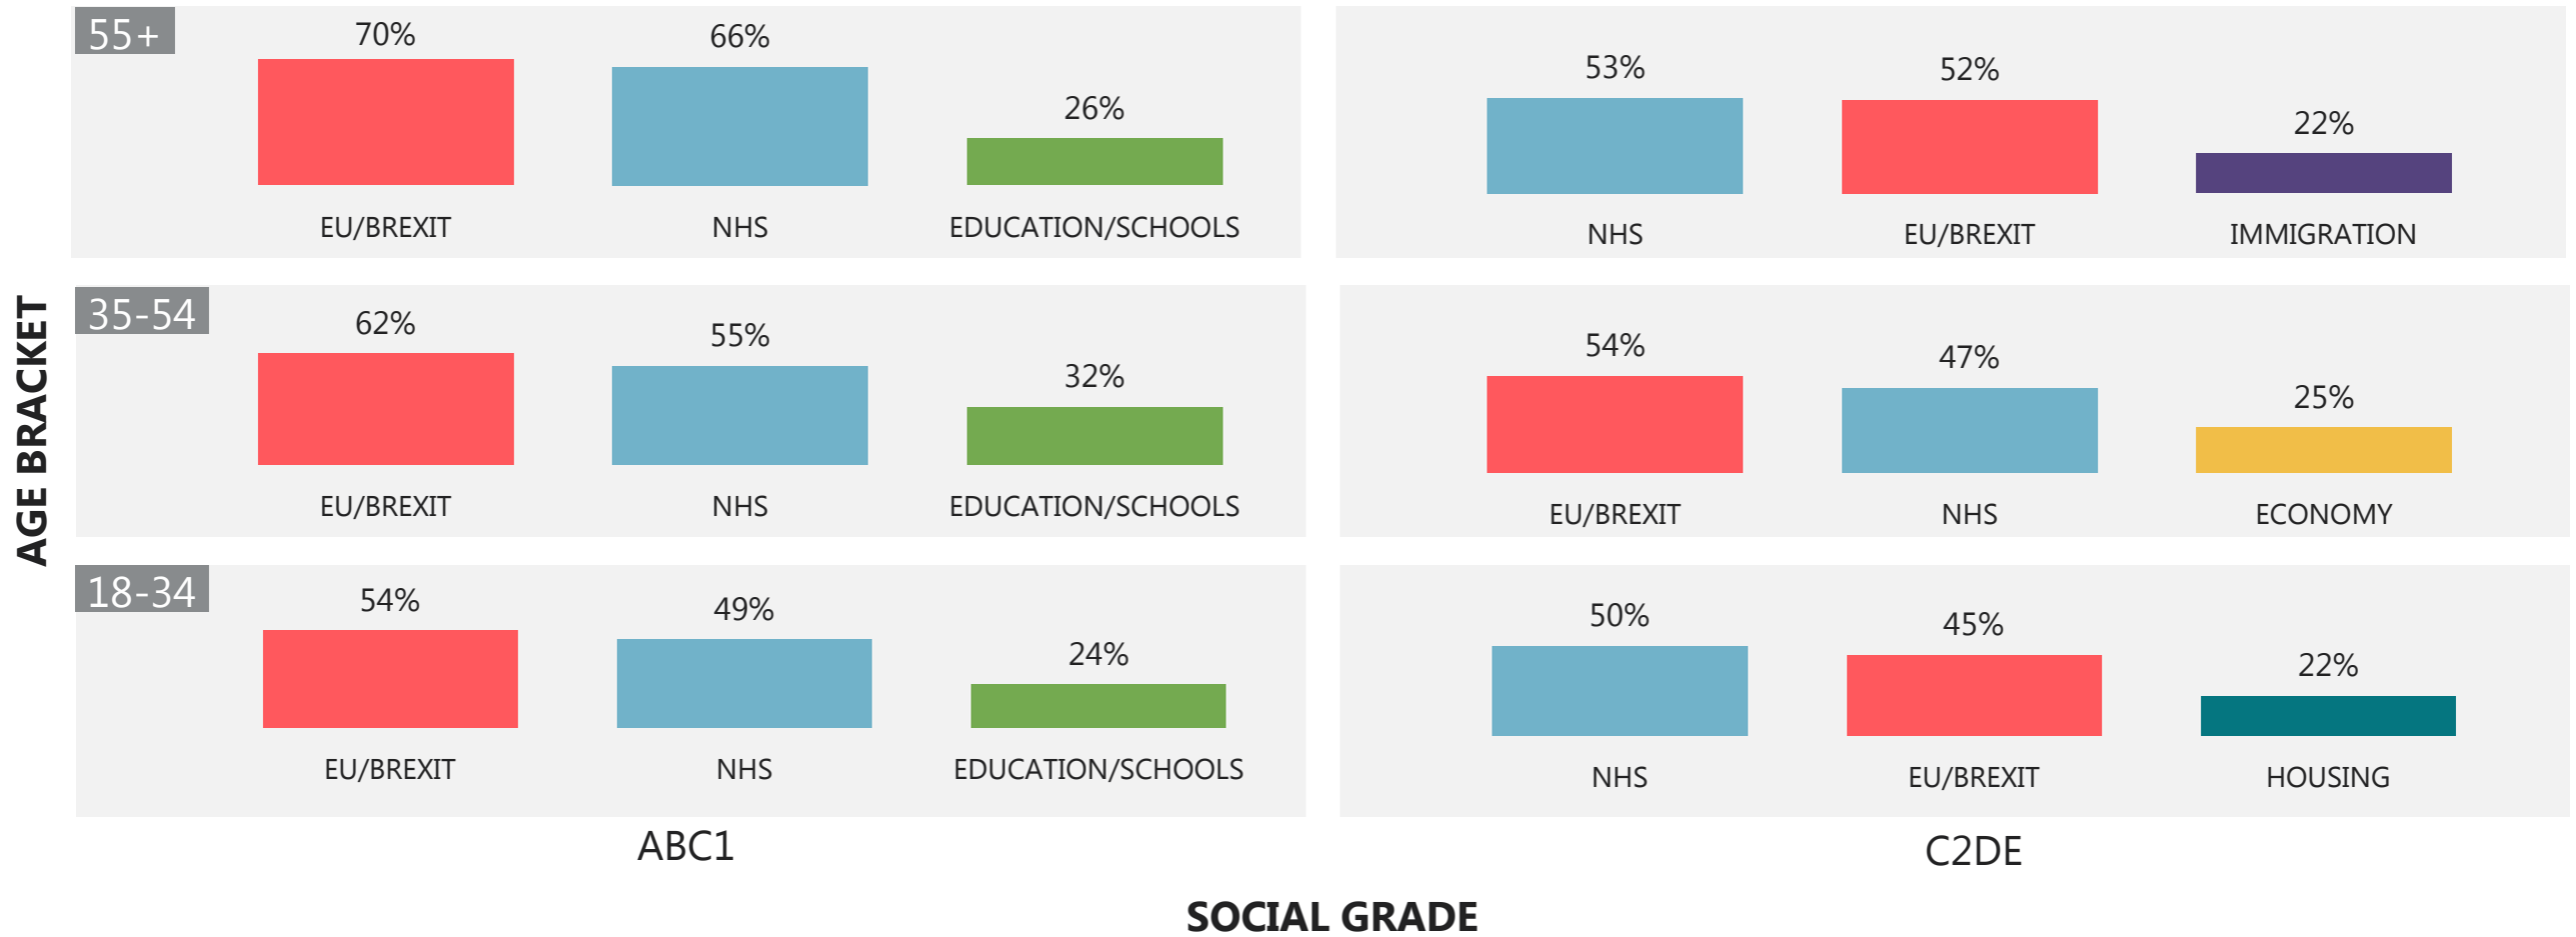

Base: 1,010 British adults 18+, 8 - 24 November 2019

Source: Ipsos MORI Issues Index

Social grade

WHAT DO YOU SEE
AS THE MOST/OTHER
IMPORTANT ISSUES
FACING BRITAIN TODAY?

Base: 1,010 British adults 18+, 8 - 24 November 2019

Source: Ipsos MORI Issues Index

Age group

WHAT DO YOU SEE
AS THE MOST/OTHER
IMPORTANT ISSUES
FACING BRITAIN TODAY?

Base: 1,010 British adults 18+, 8 - 24 November 2019

Source: Ipsos MORI Issues Index

Age and social grade

WHAT DO YOU SEE AS THE MOST/OTHER IMPORTANT ISSUES FACING BRITAIN TODAY?

Base: 1,010 British adults 18+, 11 – 24 November 2019

Source: Ipsos MORI Issues Index

Concern about Brexit/EU by subgroup

WHAT DO YOU SEE AS THE MOST/OTHER IMPORTANT ISSUES FACING BRITAIN TODAY?

Concern about Brexit/EU by key demographic groups:

Concern about Brexit/EU by age:

Base: 1,010 British adults 18+, 11 – 24 November 2019

Ipsos MORI Issues Index

Concern about the NHS by subgroup

WHAT DO YOU SEE AS THE MOST/OTHER IMPORTANT ISSUES FACING BRITAIN TODAY?