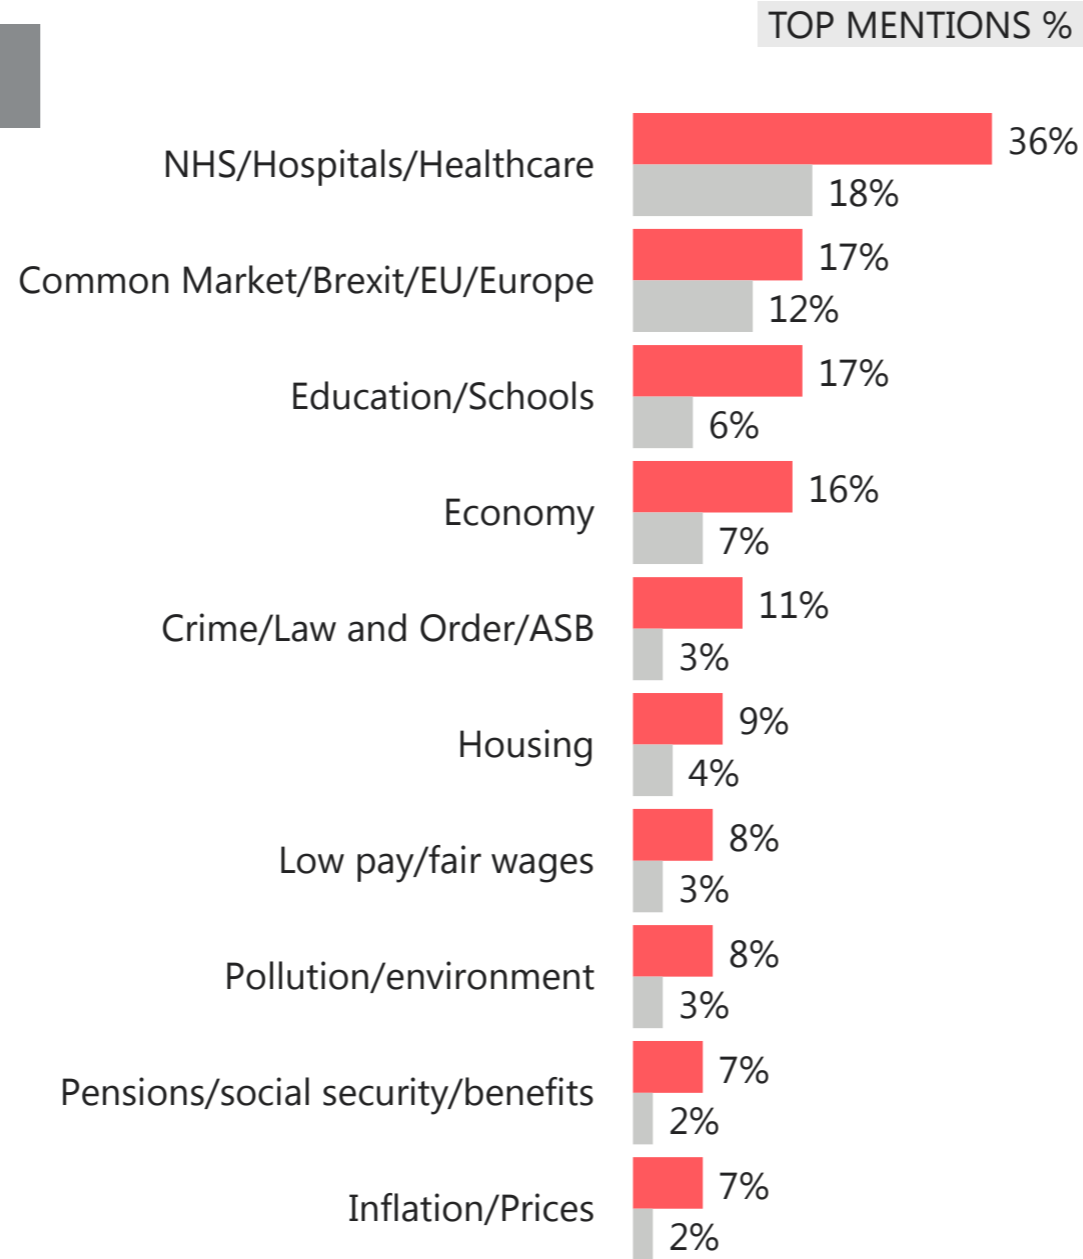

November 2019

WHAT DO YOU SEE AS THE MOST/OTHER IMPORTANT ISSUES FACING BRITAIN TODAY?

Base: 1,010 British adults 18+, 8 - 24 November 2019

Source: Ipsos MORI Issues Index

November 2019

WHAT DO YOU SEE AS THE MOST/OTHER IMPORTANT ISSUES FACING BRITAIN TODAY?

MOST/OTHER IMPORTANT ISSUES

MOST IMPORTANT ISSUE

Base: 1,010 British adults 18+, 8 - 24 November 2019

Source: Ipsos MORI Issues Index

November 2019

WHAT DO YOU SEE
AS THE MOST/OTHER
IMPORTANT ISSUES
FACING **YOUR FAMILY**
TODAY?

MOST/OTHER
IMPORTANT ISSUES

MOST IMPORTANT
ISSUE

Base: 1,010 British adults 18+, 8 - 24 November 2019

Source: Ipsos MORI Issues Index

November 2019

WHAT DO YOU SEE
AS THE MOST/OTHER
IMPORTANT ISSUES
THAT WILL INFLUENCE
HOW YOU VOTE
AT THE GENERAL ELECTION?

MOST/OTHER
IMPORTANT ISSUES

MOST IMPORTANT
ISSUE

Base: 1,010 British adults 18+, 8 - 24 November 2019

Source: Ipsos MORI Issues Index

Growing concerns

WHAT DO YOU SEE AS THE MOST/OTHER IMPORTANT ISSUES FACING BRITAIN TODAY?