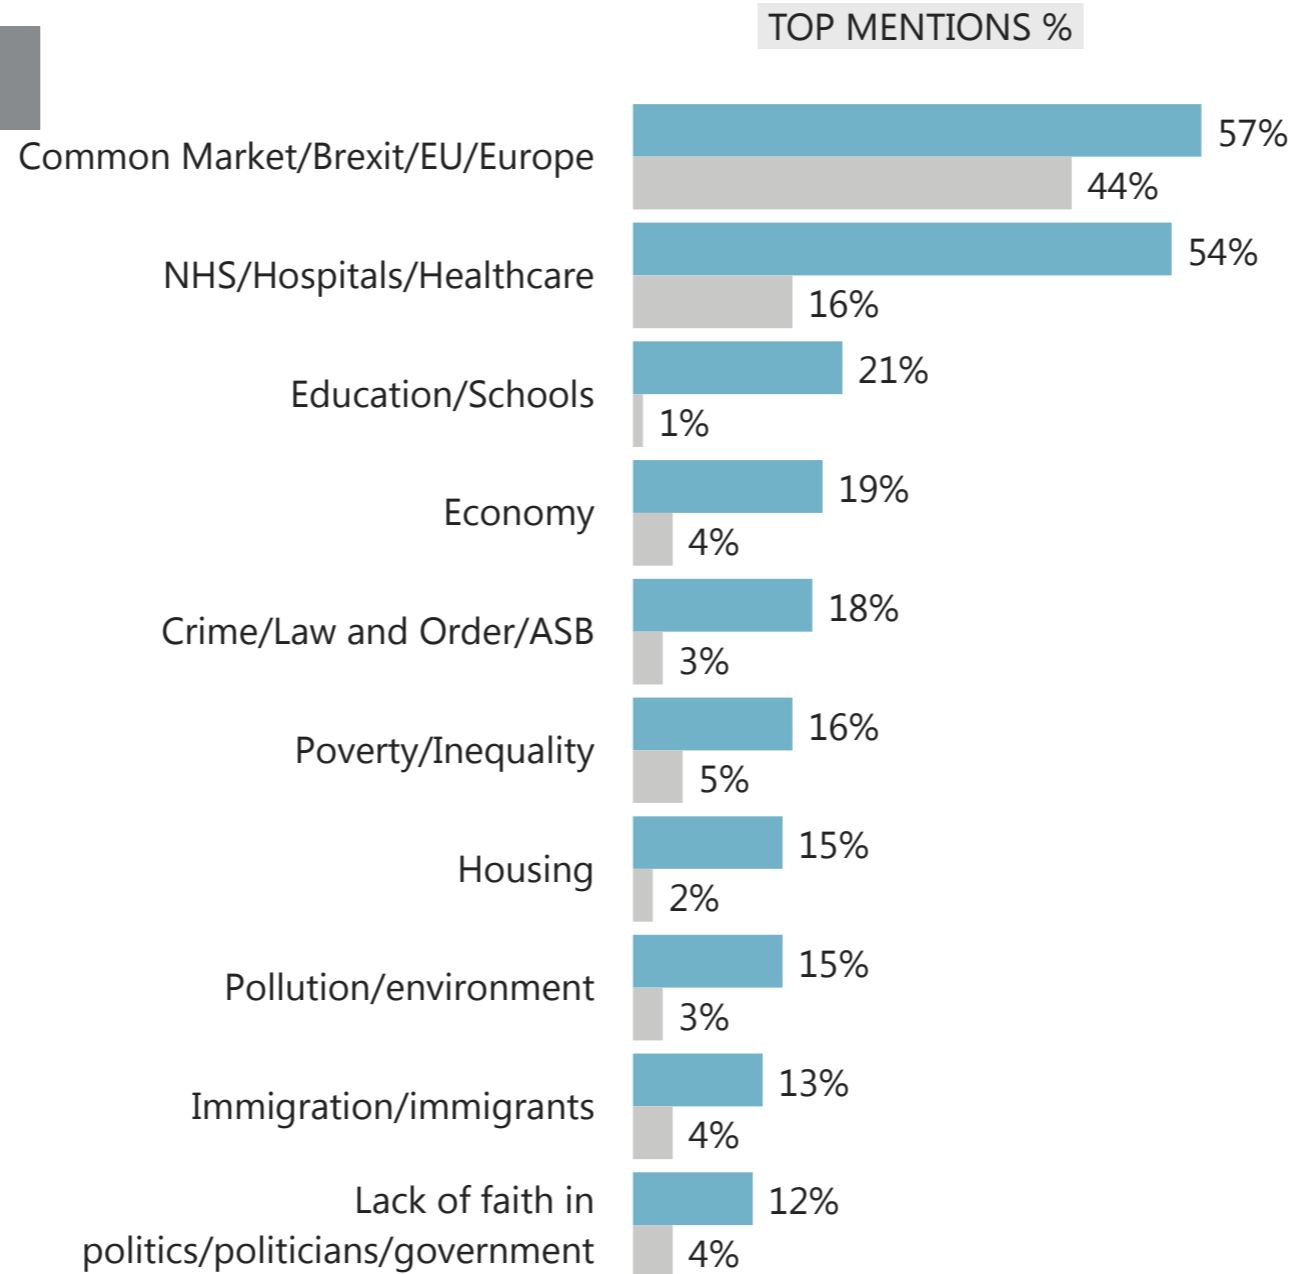

November 2019

WHAT DO YOU SEE AS THE MOST/OTHER IMPORTANT ISSUES FACING BRITAIN TODAY?

Base: 1,010 British adults 18+, 8 - 24 November 2019

Source: Ipsos MORI Issues Index

November 2019

WHAT DO YOU SEE AS THE MOST/OTHER IMPORTANT ISSUES FACING BRITAIN TODAY?

MOST/OTHER IMPORTANT ISSUES

MOST IMPORTANT ISSUE

Base: 1,010 British adults 18+, 8 - 24 November 2019

Source: Ipsos MORI Issues Index

November 2019

WHAT DO YOU SEE
AS THE MOST/OTHER
IMPORTANT ISSUES
FACING **YOUR FAMILY**
TODAY?

MOST/OTHER
IMPORTANT ISSUES

MOST IMPORTANT
ISSUE

Base: 1,010 British adults 18+, 8 - 24 November 2019

Source: Ipsos MORI Issues Index

November 2019

WHAT DO YOU SEE
AS THE MOST/OTHER
IMPORTANT ISSUES
THAT WILL INFLUENCE
HOW YOU VOTE
AT THE GENERAL ELECTION?