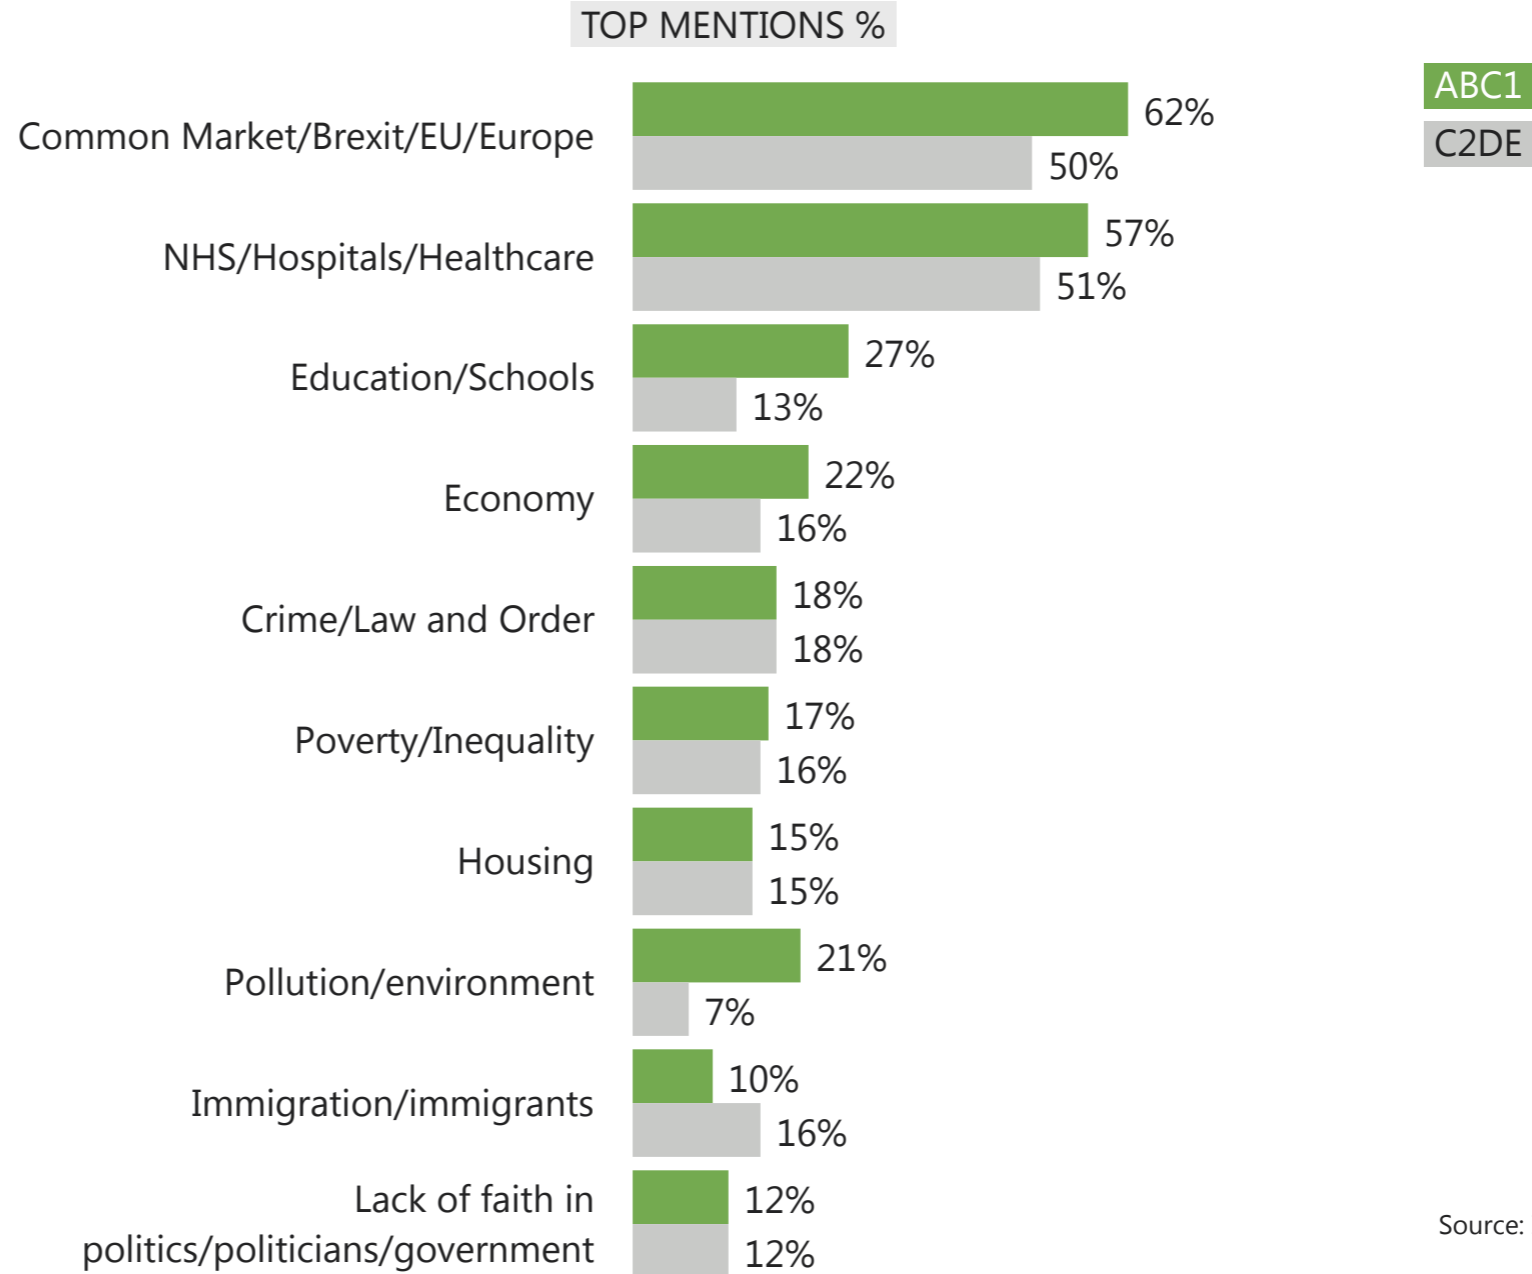

Base: representative sample of c.1,000 British adults age 18+ each month, interviewed face-to-face in home

Source: Ipsos MORI Issues Index

Party support

WHAT DO YOU SEE
AS THE MOST/OTHER
IMPORTANT ISSUES
FACING BRITAIN TODAY?

CONSERVATIVE
SUPPORTERS

LABOUR
SUPPORTERS

Base: 1,010 British adults 18+, 8 - 24 November 2019

Source: Ipsos MORI Issues Index

Men and women

WHAT DO YOU SEE
AS THE MOST/OTHER
IMPORTANT ISSUES
FACING BRITAIN TODAY?

Base: 1,010 British adults 18+, 8 - 24 November 2019

Source: Ipsos MORI Issues Index

Social grade

WHAT DO YOU SEE
AS THE MOST/OTHER
IMPORTANT ISSUES
FACING BRITAIN TODAY?

Base: 1,010 British adults 18+, 8 - 24 November 2019

Source: Ipsos MORI Issues Index

Age group

WHAT DO YOU SEE
AS THE MOST/OTHER
IMPORTANT ISSUES
FACING BRITAIN TODAY?

Base: 1,010 British adults 18+, 8 - 24 November 2019

Source: Ipsos MORI Issues Index

Age and social grade