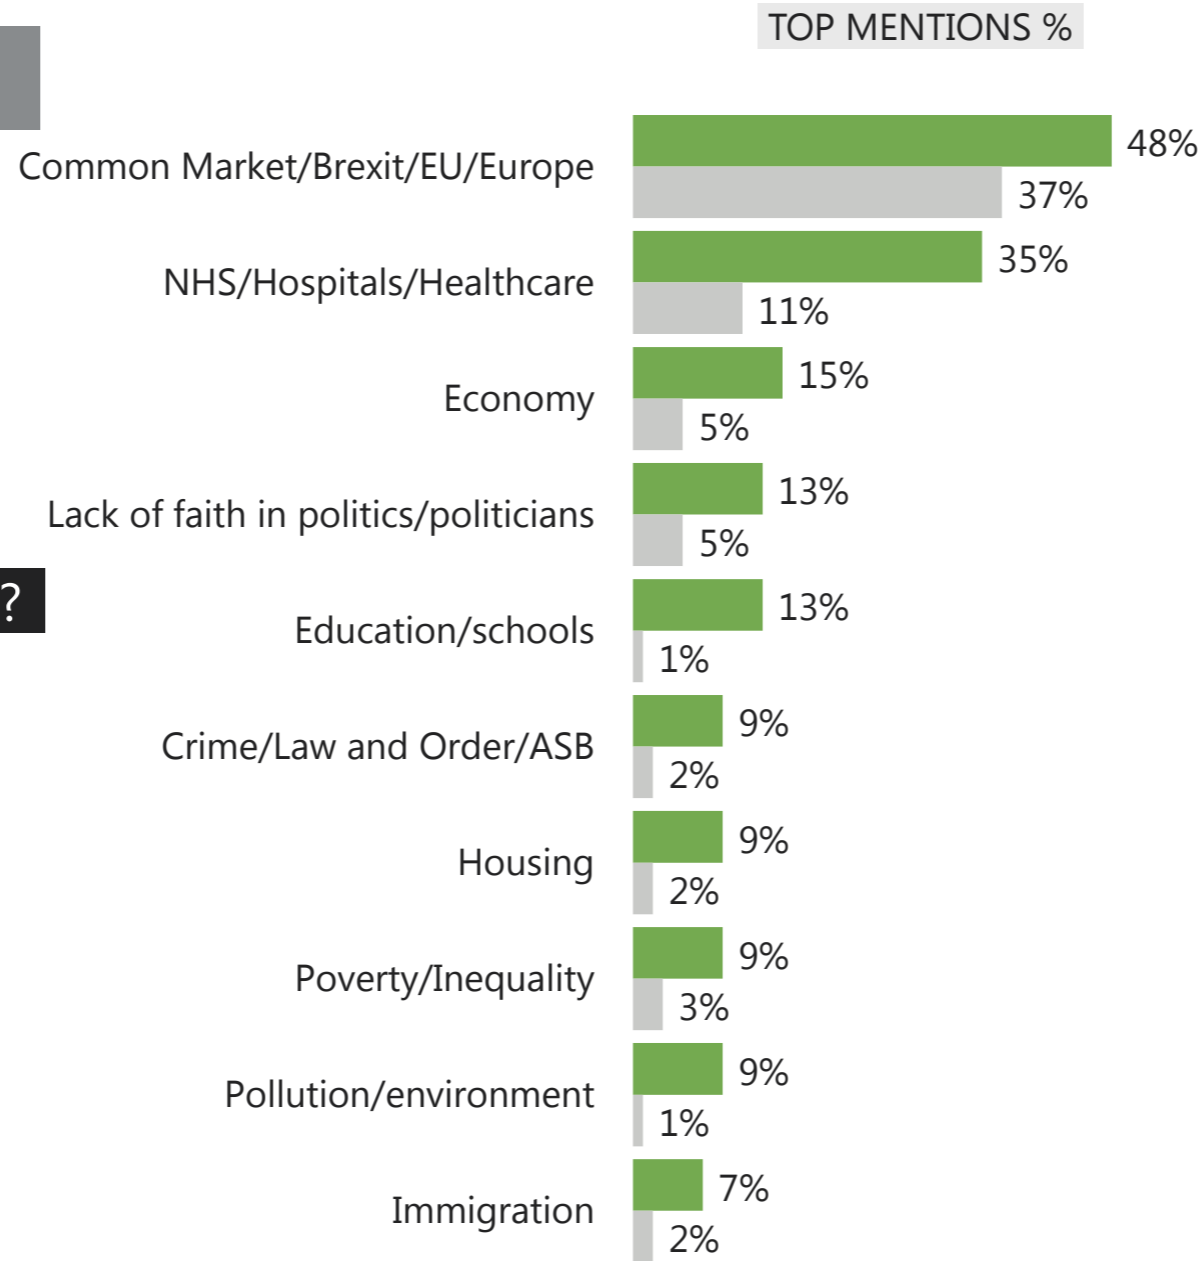

MOST/OTHER IMPORTANT ISSUES

MOST IMPORTANT ISSUE

Base: 1,010 British adults 18+, 8 - 24 November 2019

Source: Ipsos MORI Issues Index

November 2019

WHAT DO YOU SEE
AS THE MOST/OTHER
IMPORTANT ISSUES
FACING **YOUR FAMILY**
TODAY?

MOST/OTHER
IMPORTANT ISSUES

MOST IMPORTANT
ISSUE

Base: 1,010 British adults 18+, 8 - 24 November 2019

Source: Ipsos MORI Issues Index

November 2019

WHAT DO YOU SEE
AS THE MOST/OTHER
IMPORTANT ISSUES
THAT WILL INFLUENCE
HOW YOU VOTE
AT THE GENERAL ELECTION?

MOST/OTHER
IMPORTANT ISSUES

MOST IMPORTANT
ISSUE

Base: 1,010 British adults 18+, 8 - 24 November 2019

Source: Ipsos MORI Issues Index

Growing concerns

WHAT DO YOU SEE AS THE MOST/OTHER IMPORTANT ISSUES FACING BRITAIN TODAY?

Base: representative sample of c.1,000 British adults age 18+ each month, interviewed face-to-face in home

Source: Ipsos MORI Issues Index

Growing concerns – beneath the headlines

WHAT DO YOU SEE AS THE MOST/OTHER IMPORTANT ISSUES FACING BRITAIN TODAY?