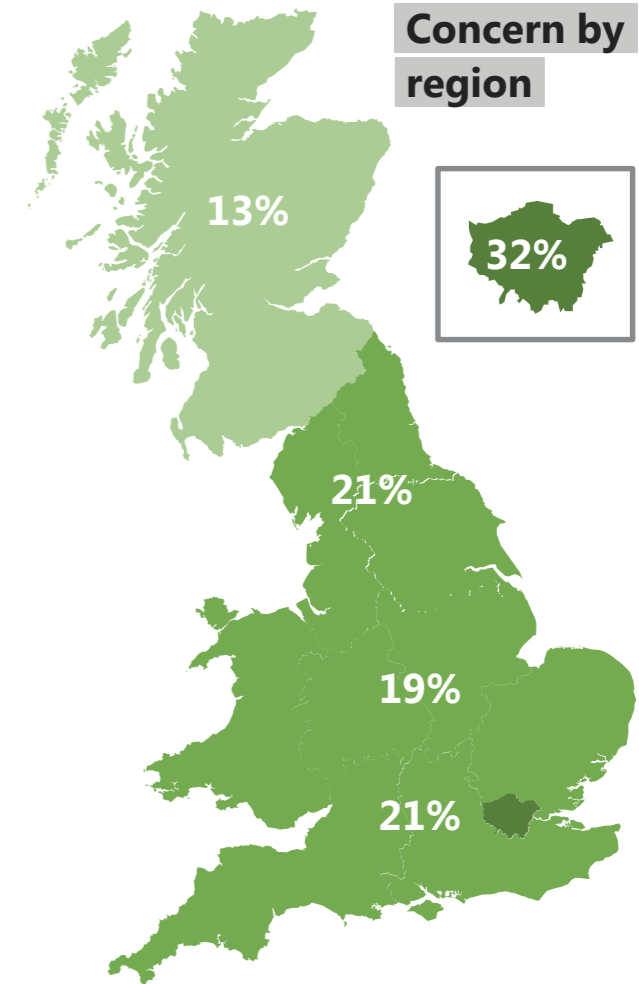

WHAT DO YOU SEE AS THE MOST/OTHER IMPORTANT ISSUES FACING BRITAIN TODAY?

Base: 1,010 British adults 18+, 11 – 24 November 2019

Source: Ipsos MORI Issues Index

Concern about Brexit/EU by subgroup

WHAT DO YOU SEE AS THE MOST/OTHER IMPORTANT ISSUES FACING BRITAIN TODAY?

Concern about Brexit/EU by key demographic groups:

Concern about Brexit/EU by age:

Base: 1,010 British adults 18+, 11 – 24 November 2019

Ipsos MORI Issues Index

Concern about the NHS by subgroup

WHAT DO YOU SEE AS THE MOST/OTHER IMPORTANT ISSUES FACING BRITAIN TODAY?

Concern about the NHS by key demographic groups:

Concern about the NHS by age:

Base: 1,010 British adults 18+, 8 - 24 November 2019

Ipsos MORI Issues Index

Concern about education by subgroup

WHAT DO YOU SEE AS THE MOST/OTHER IMPORTANT ISSUES FACING BRITAIN TODAY?

Concern about education by key demographic groups:

Concern about education by age:

Base: 1,010 British adults 18+, 8 - 24 November 2019

Ipsos MORI Issues Index

Brexit and the NHS: concern over 2019

WHAT DO YOU SEE AS THE MOST/OTHER IMPORTANT ISSUES FACING BRITAIN TODAY?