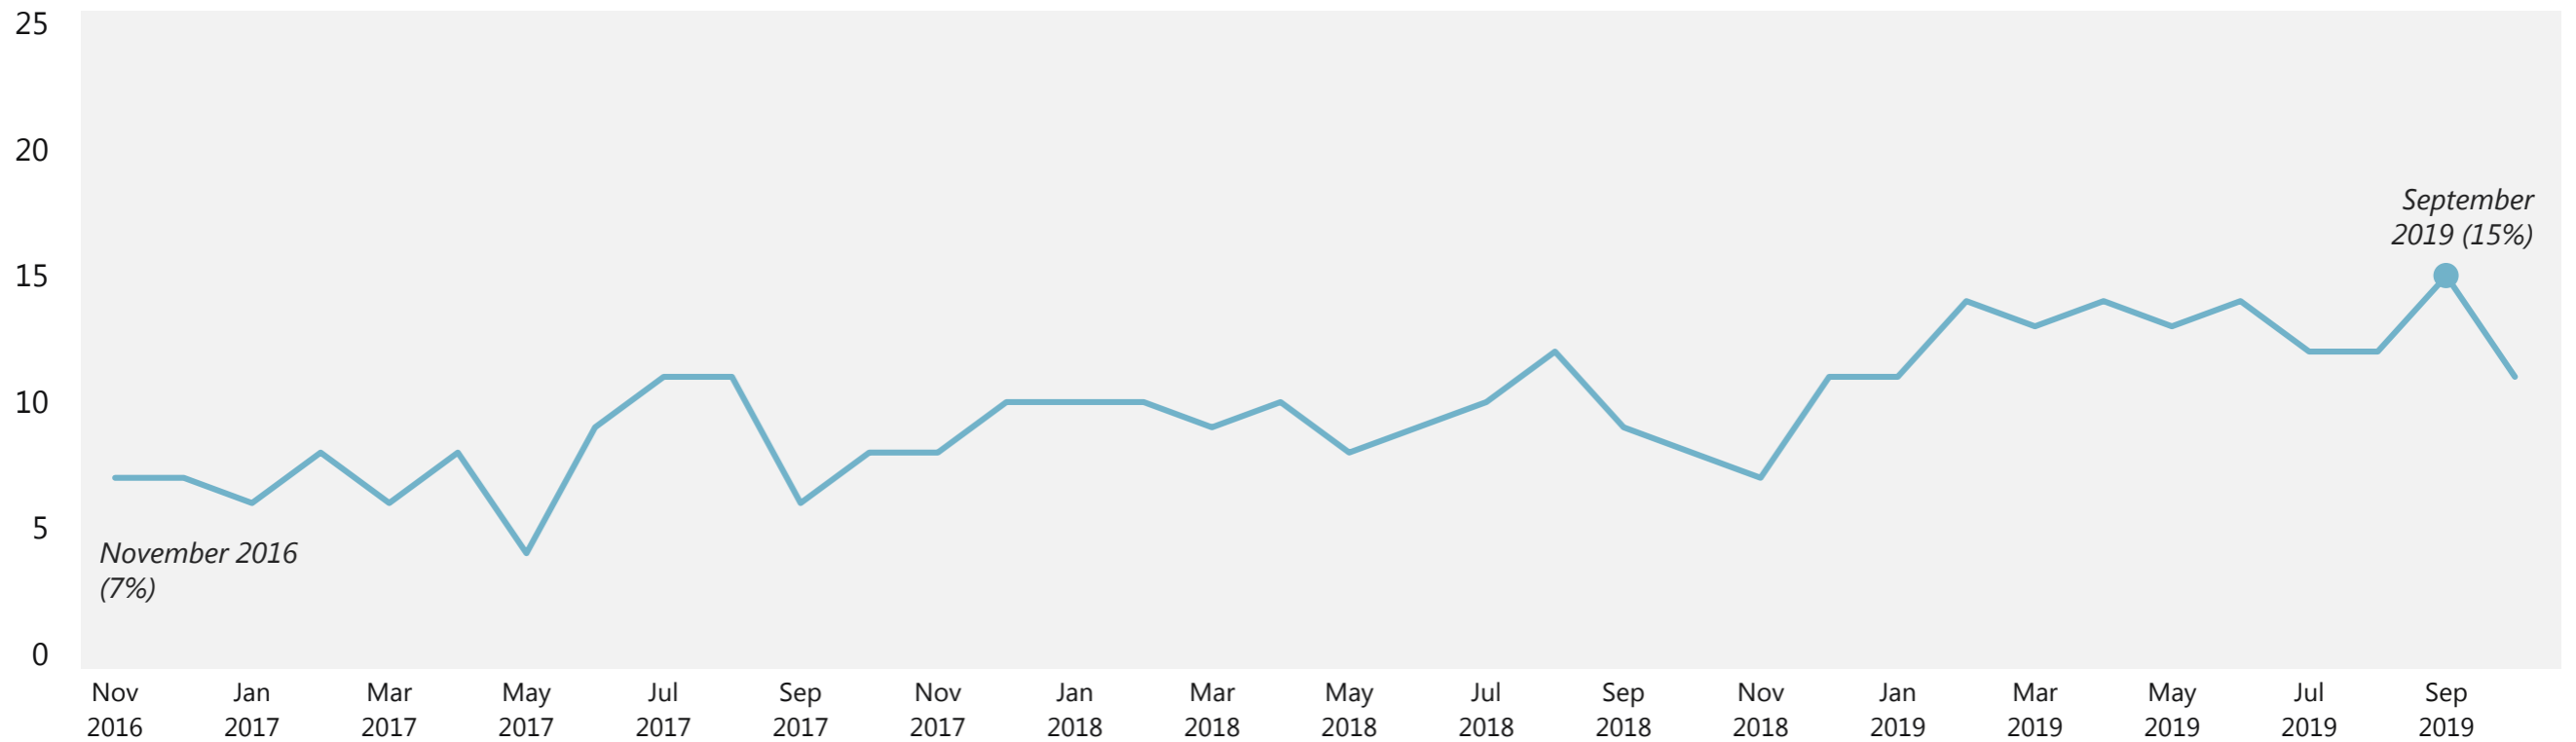

Lack of faith in government/ politics

WHAT DO YOU SEE AS THE MOST/OTHER IMPORTANT ISSUES FACING BRITAIN TODAY?

Base: representative sample of c.1,000 British adults age 18+ each month, interviewed face-to-face in home

Source: Ipsos MORI Issues Index