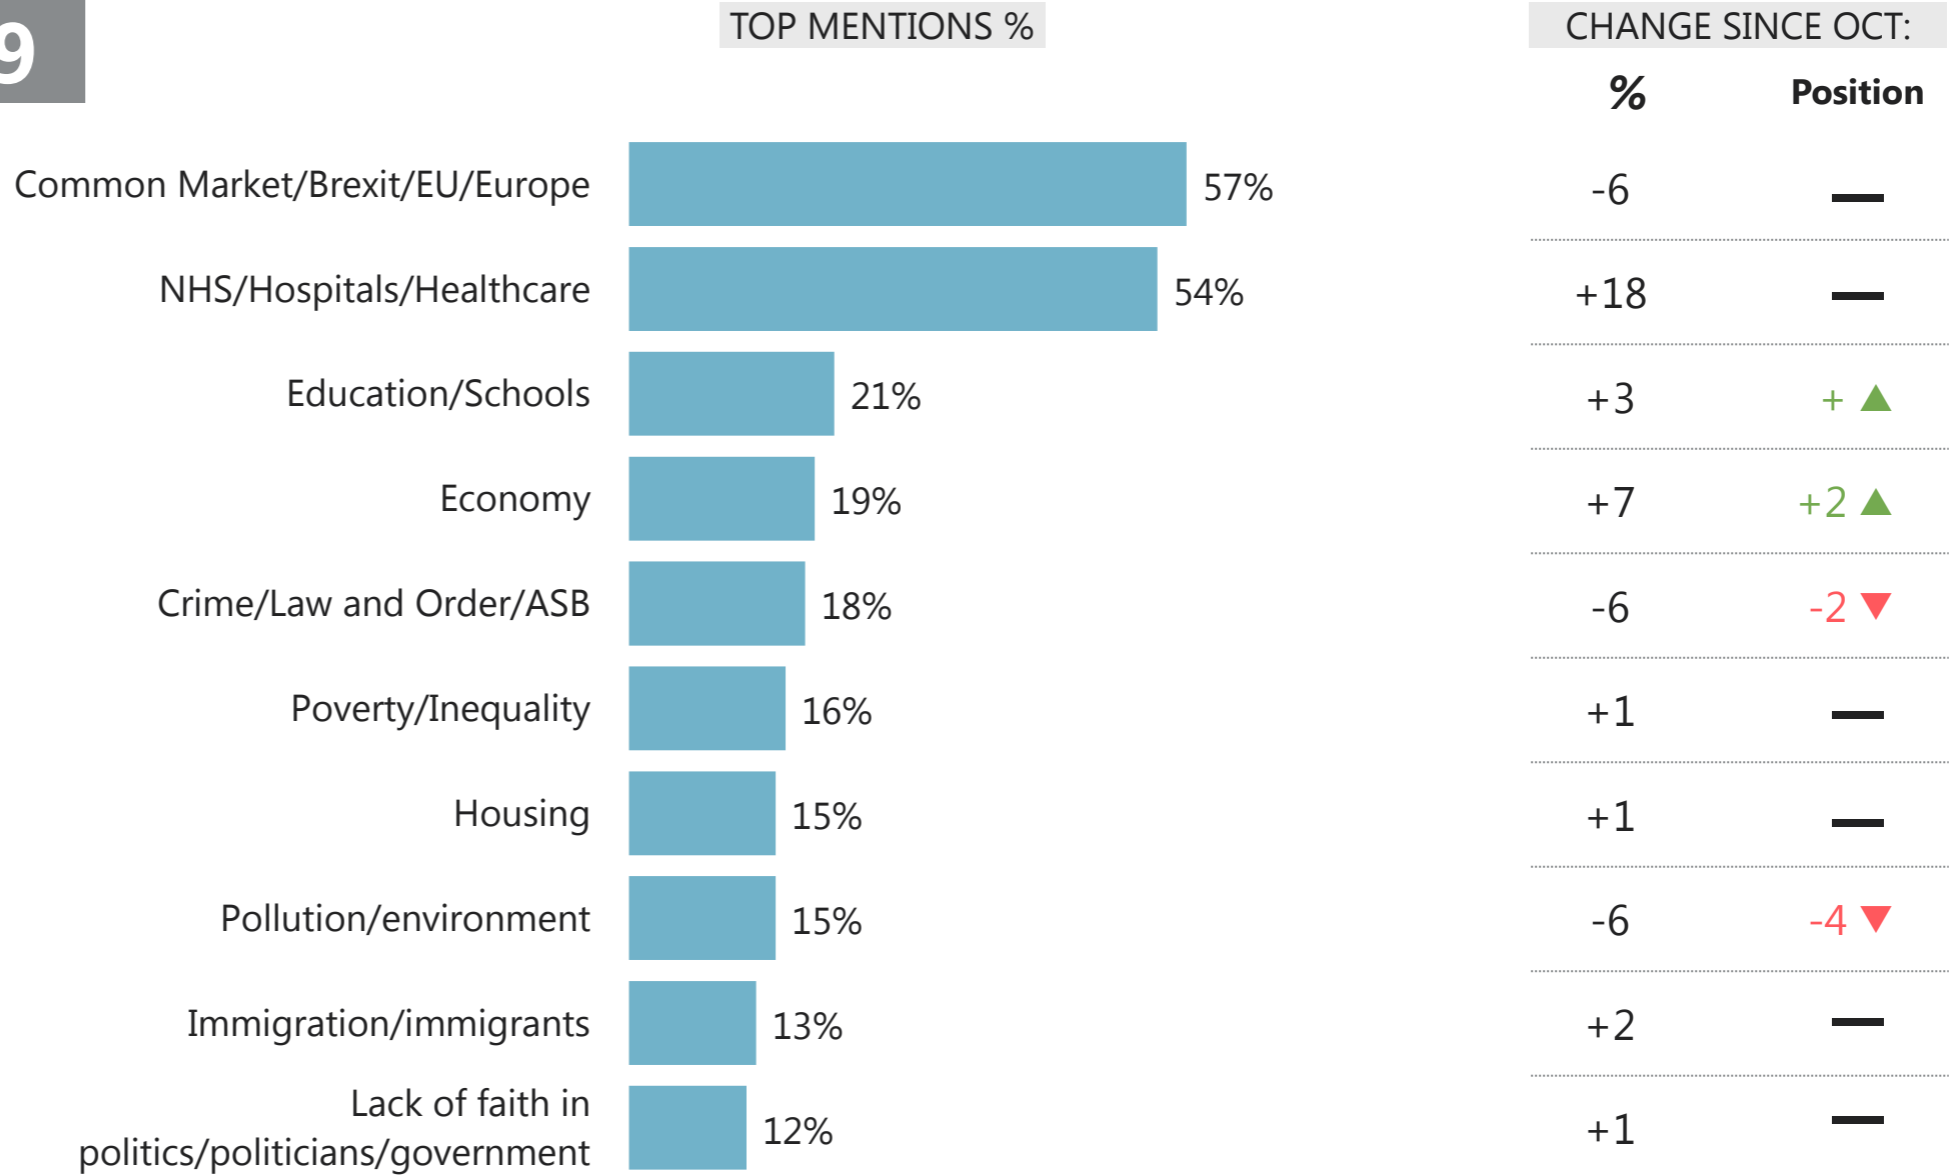

IPSOS MORI ISSUES INDEX

November 2019

© 2019 Ipsos. All rights reserved. Contains Ipsos' Confidential and Proprietary information and November not be disclosed or reproduced without the prior written consent of Ipsos.

November 2019

WHAT DO YOU SEE AS THE MOST/OTHER IMPORTANT ISSUES FACING BRITAIN TODAY?

Base: 1,010 British adults 18+, 8 - 24 November 2019

Source: Ipsos MORI Issues Index

November 2019

WHAT DO YOU SEE AS THE MOST/OTHER IMPORTANT ISSUES FACING BRITAIN TODAY?

MOST/OTHER IMPORTANT ISSUES

MOST IMPORTANT ISSUE

Base: 1,010 British adults 18+, 8 - 24 November 2019

Source: Ipsos MORI Issues Index

November 2019

WHAT DO YOU SEE
AS THE MOST/OTHER
IMPORTANT ISSUES
FACING **YOUR FAMILY**
TODAY?