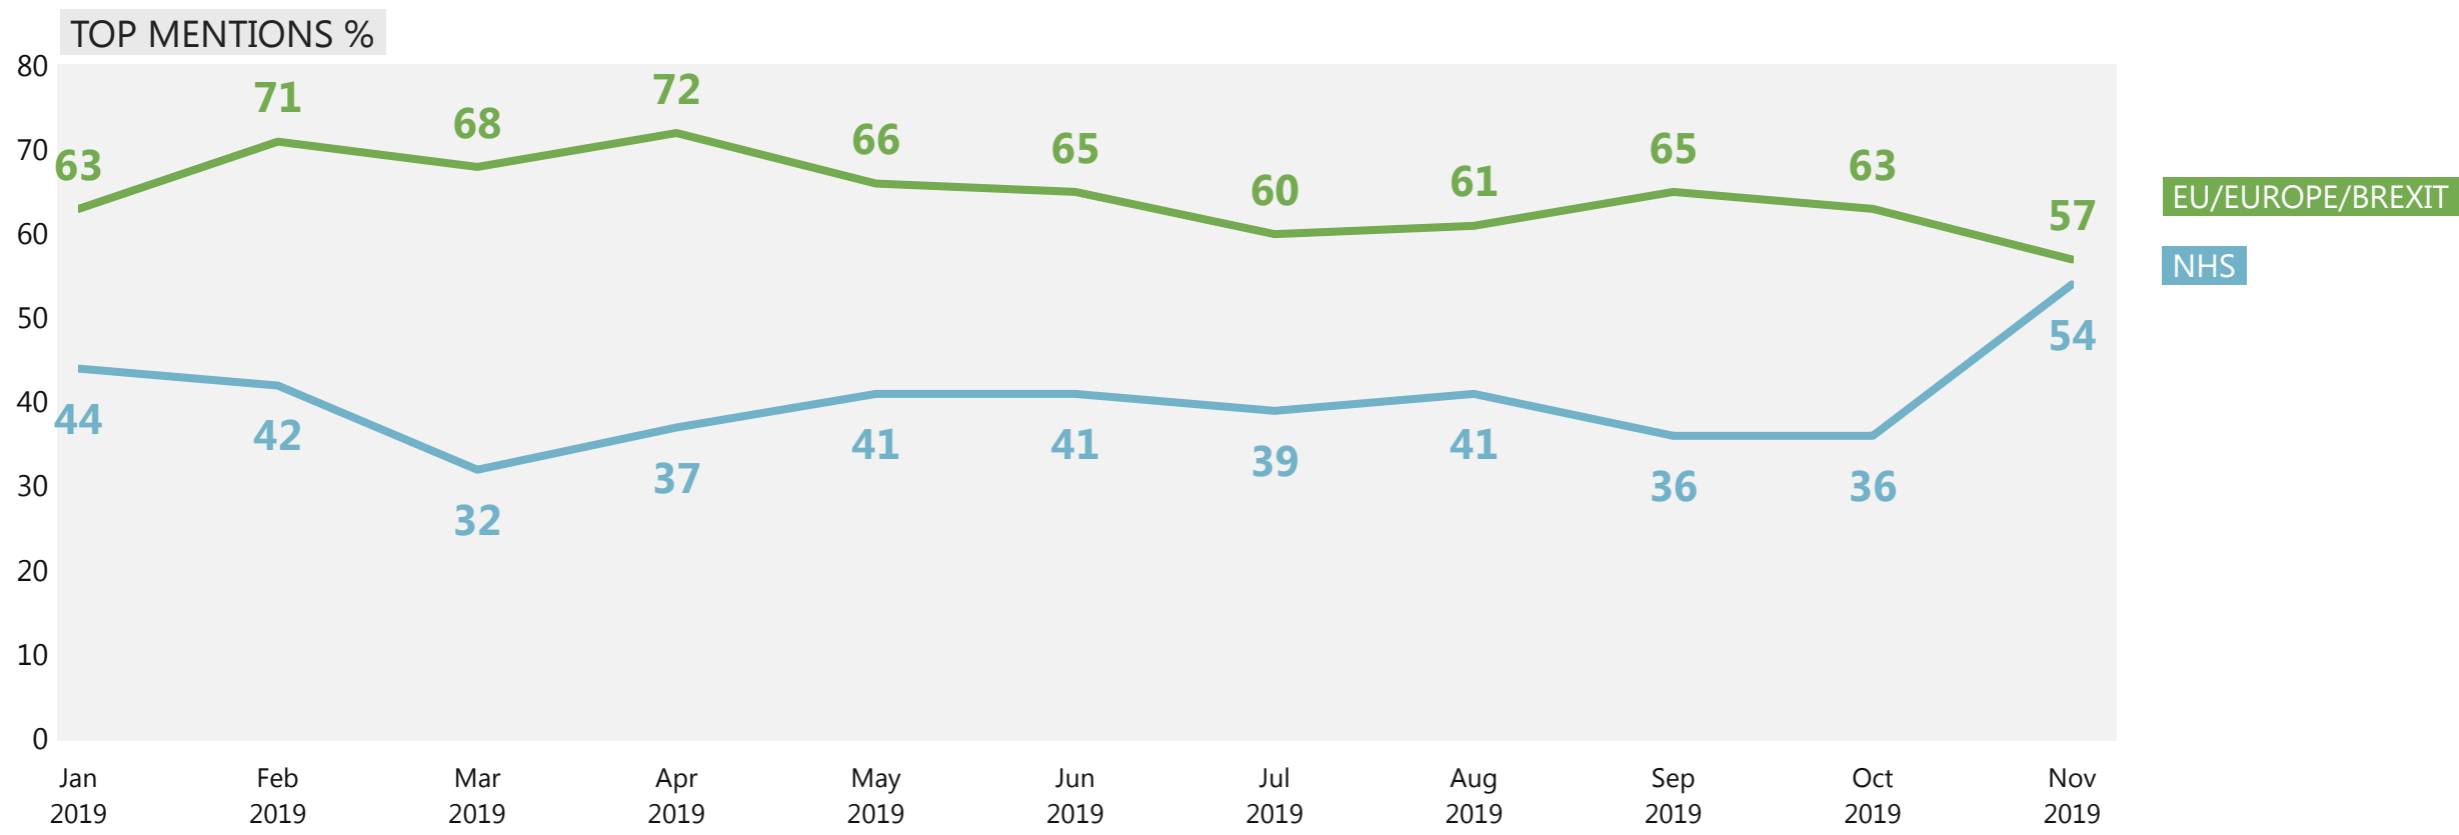

Concern about Brexit/EU by key demographic groups:

Concern about Brexit/EU by age:

Base: 1,010 British adults 18+, 11 – 24 November 2019

Ipsos MORI Issues Index

Concern about the NHS by subgroup

WHAT DO YOU SEE AS THE MOST/OTHER IMPORTANT ISSUES FACING BRITAIN TODAY?

Concern about the NHS by key demographic groups:

Concern about the NHS by age:

Base: 1,010 British adults 18+, 8 - 24 November 2019

Ipsos MORI Issues Index

Concern about education by subgroup

WHAT DO YOU SEE AS THE MOST/OTHER IMPORTANT ISSUES FACING BRITAIN TODAY?

Concern about education by key demographic groups:

Concern about education by age:

Base: 1,010 British adults 18+, 8 - 24 November 2019

Ipsos MORI Issues Index

Brexit and the NHS: concern over 2019

WHAT DO YOU SEE AS THE MOST/OTHER IMPORTANT ISSUES FACING BRITAIN TODAY?

Base: representative sample of c.1,000 British adults age 18+ each month, interviewed face-to-face in home

Source: Ipsos MORI Issues Index

IPSOS MORI ISSUES INDEX

November 2019

For more information contact: