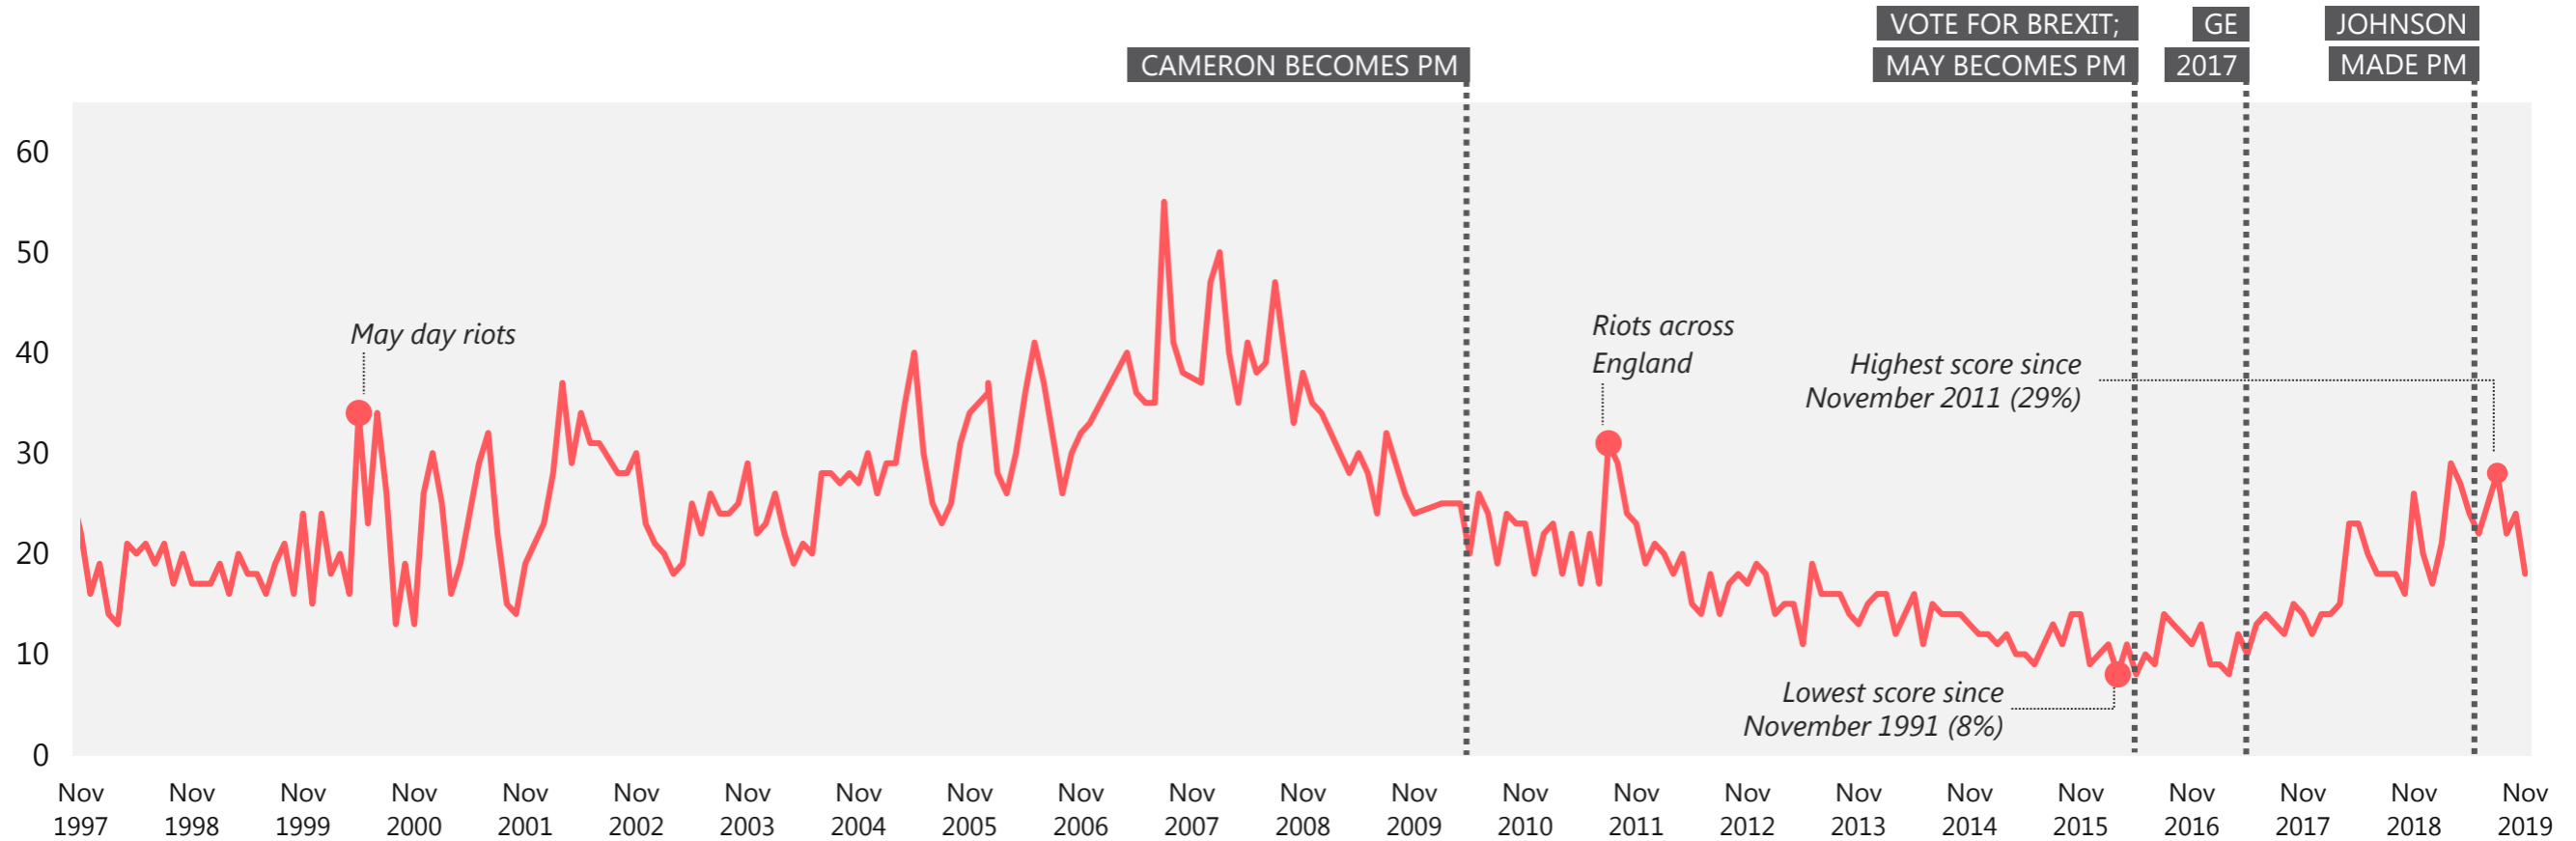

Base: representative sample of c.1,000 British adults age 18+ each month, interviewed face-to-face in home

Source: Ipsos MORI Issues Index

Education / Schools

WHAT DO YOU SEE AS THE MOST/OTHER IMPORTANT ISSUES FACING BRITAIN TODAY?

Base: representative sample of c.1,000 British adults age 18+ each month, interviewed face-to-face in home

Source: Ipsos MORI Issues Index

Crime / Law & Order / Violence / Vandalism / ASB

WHAT DO YOU SEE AS THE MOST/OTHER IMPORTANT ISSUES FACING BRITAIN TODAY?