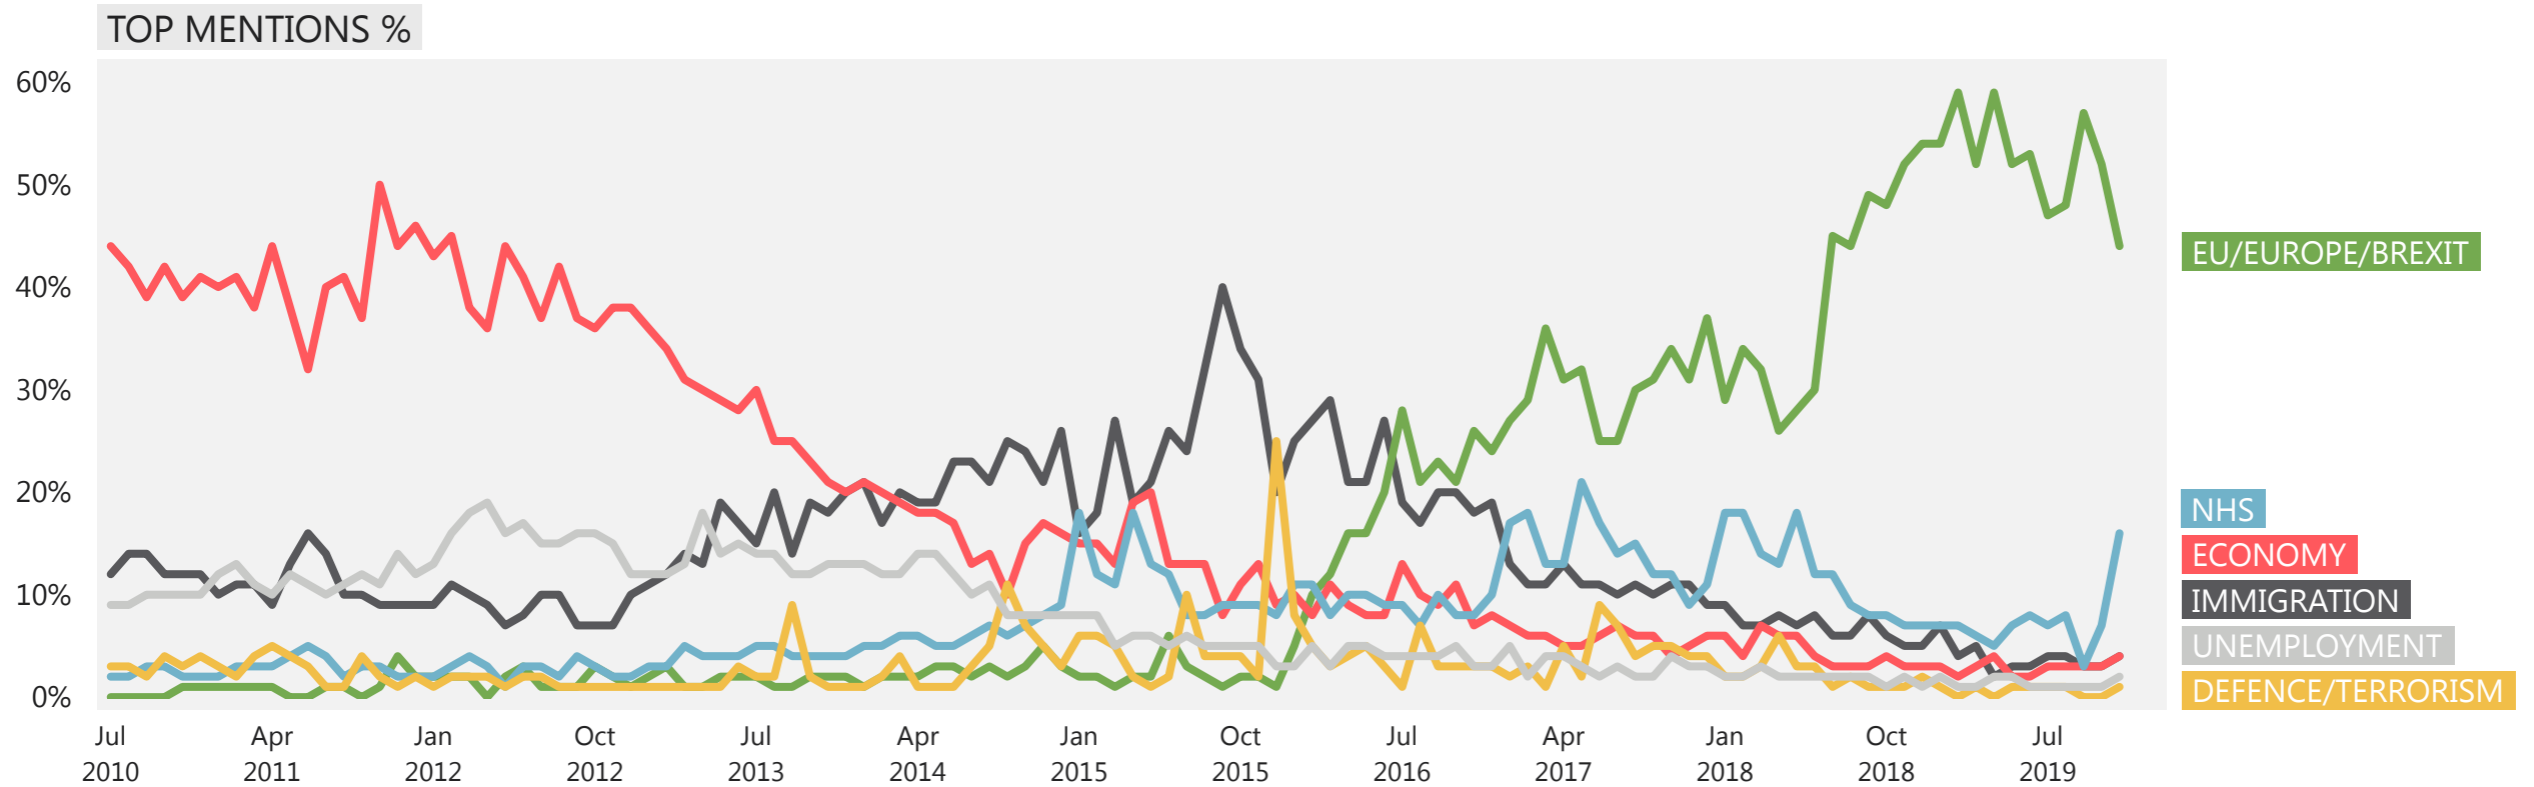

Base: representative sample of c.1,000 British adults age 18+ each month, interviewed face-to-face in home

Source: Ipsos MORI Issues Index

Growing concerns – beneath the headlines

WHAT DO YOU SEE AS THE MOST/OTHER IMPORTANT ISSUES FACING BRITAIN TODAY?

Base: representative sample of c.1,000 British adults age 18+ each month, interviewed face-to-face in home

Source: Ipsos MORI Issues Index

Declining issues

WHAT DO YOU SEE AS THE MOST/OTHER IMPORTANT ISSUES FACING BRITAIN TODAY?

Base: representative sample of c.1,000 British adults age 18+ each month, interviewed face-to-face in home

Source: Ipsos MORI Issues Index

Single Biggest Issue 2010 - 2019

WHAT DO YOU SEE AS THE **MOST IMPORTANT** ISSUE FACING BRITAIN TODAY?

Base: representative sample of c.1,000 British adults age 18+ each month, interviewed face-to-face in home

Source: Ipsos MORI Issues Index

EU / Europe / Brexit

WHAT DO YOU SEE AS THE MOST/OTHER IMPORTANT ISSUES FACING BRITAIN TODAY?