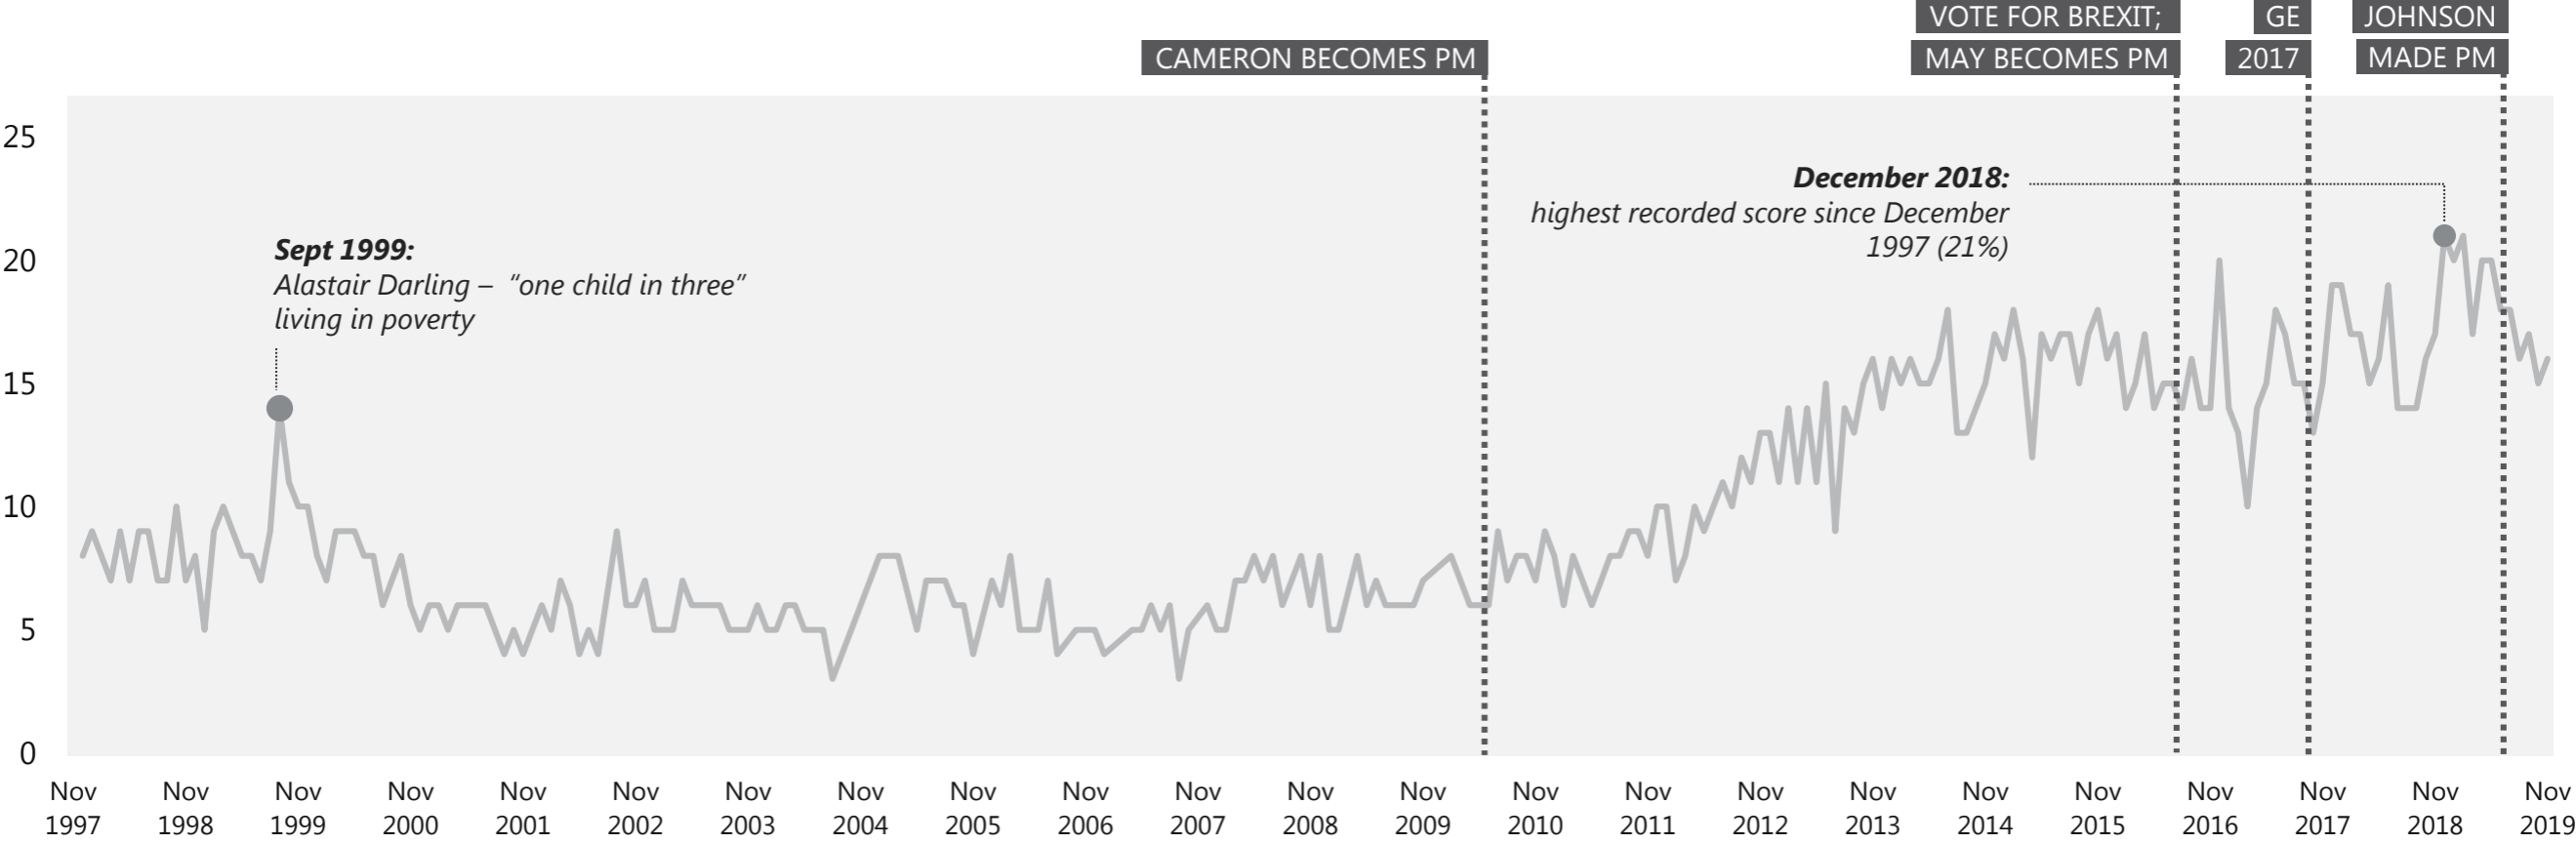

Base: representative sample of c.1,000 British adults age 18+ each month, interviewed face-to-face in home

Source: Ipsos MORI Issues Index

Defence / Foreign Affairs / International terrorism

WHAT DO YOU SEE AS THE MOST/OTHER IMPORTANT ISSUES FACING BRITAIN TODAY?

Base: representative sample of c.1,000 British adults age 18+ each month, interviewed face-to-face in home

Source: Ipsos MORI Issues Index

Poverty/inequality

WHAT DO YOU SEE AS THE MOST/OTHER IMPORTANT ISSUES FACING BRITAIN TODAY?