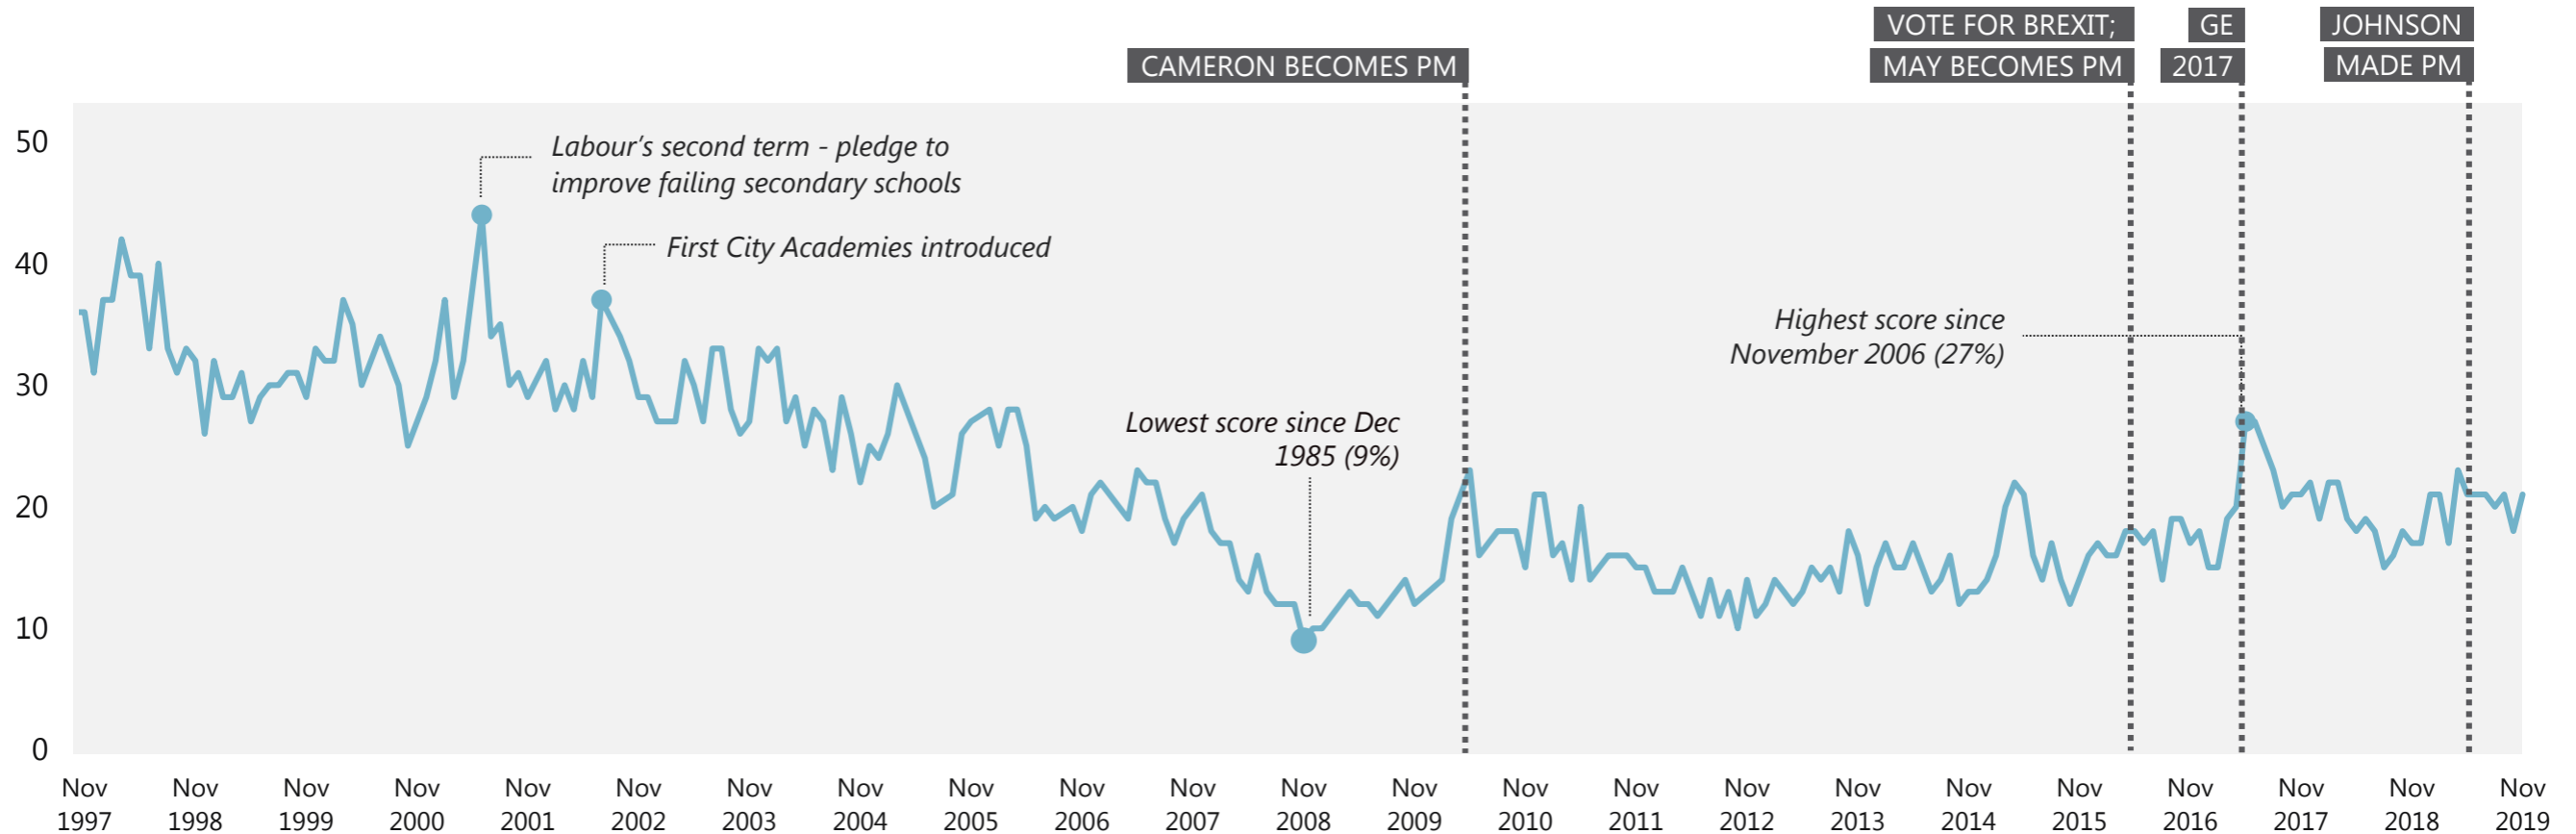

Base: representative sample of c.1,000 British adults age 18+ each month, interviewed face-to-face in home

Source: Ipsos MORI Issues Index

Economy / Economic situation

WHAT DO YOU SEE AS THE MOST/OTHER IMPORTANT ISSUES FACING BRITAIN TODAY?

Base: representative sample of c.1,000 British adults age 18+ each month, interviewed face-to-face in home

Source: Ipsos MORI Issues Index

Unemployment / Factory closure / Lack of industry

WHAT DO YOU SEE AS THE MOST/OTHER IMPORTANT ISSUES FACING BRITAIN TODAY?

Base: representative sample of c.1,000 British adults age 18+ each month, interviewed face-to-face in home

Source: Ipsos MORI Issues Index

Education / Schools

WHAT DO YOU SEE AS THE MOST/OTHER IMPORTANT ISSUES FACING BRITAIN TODAY?