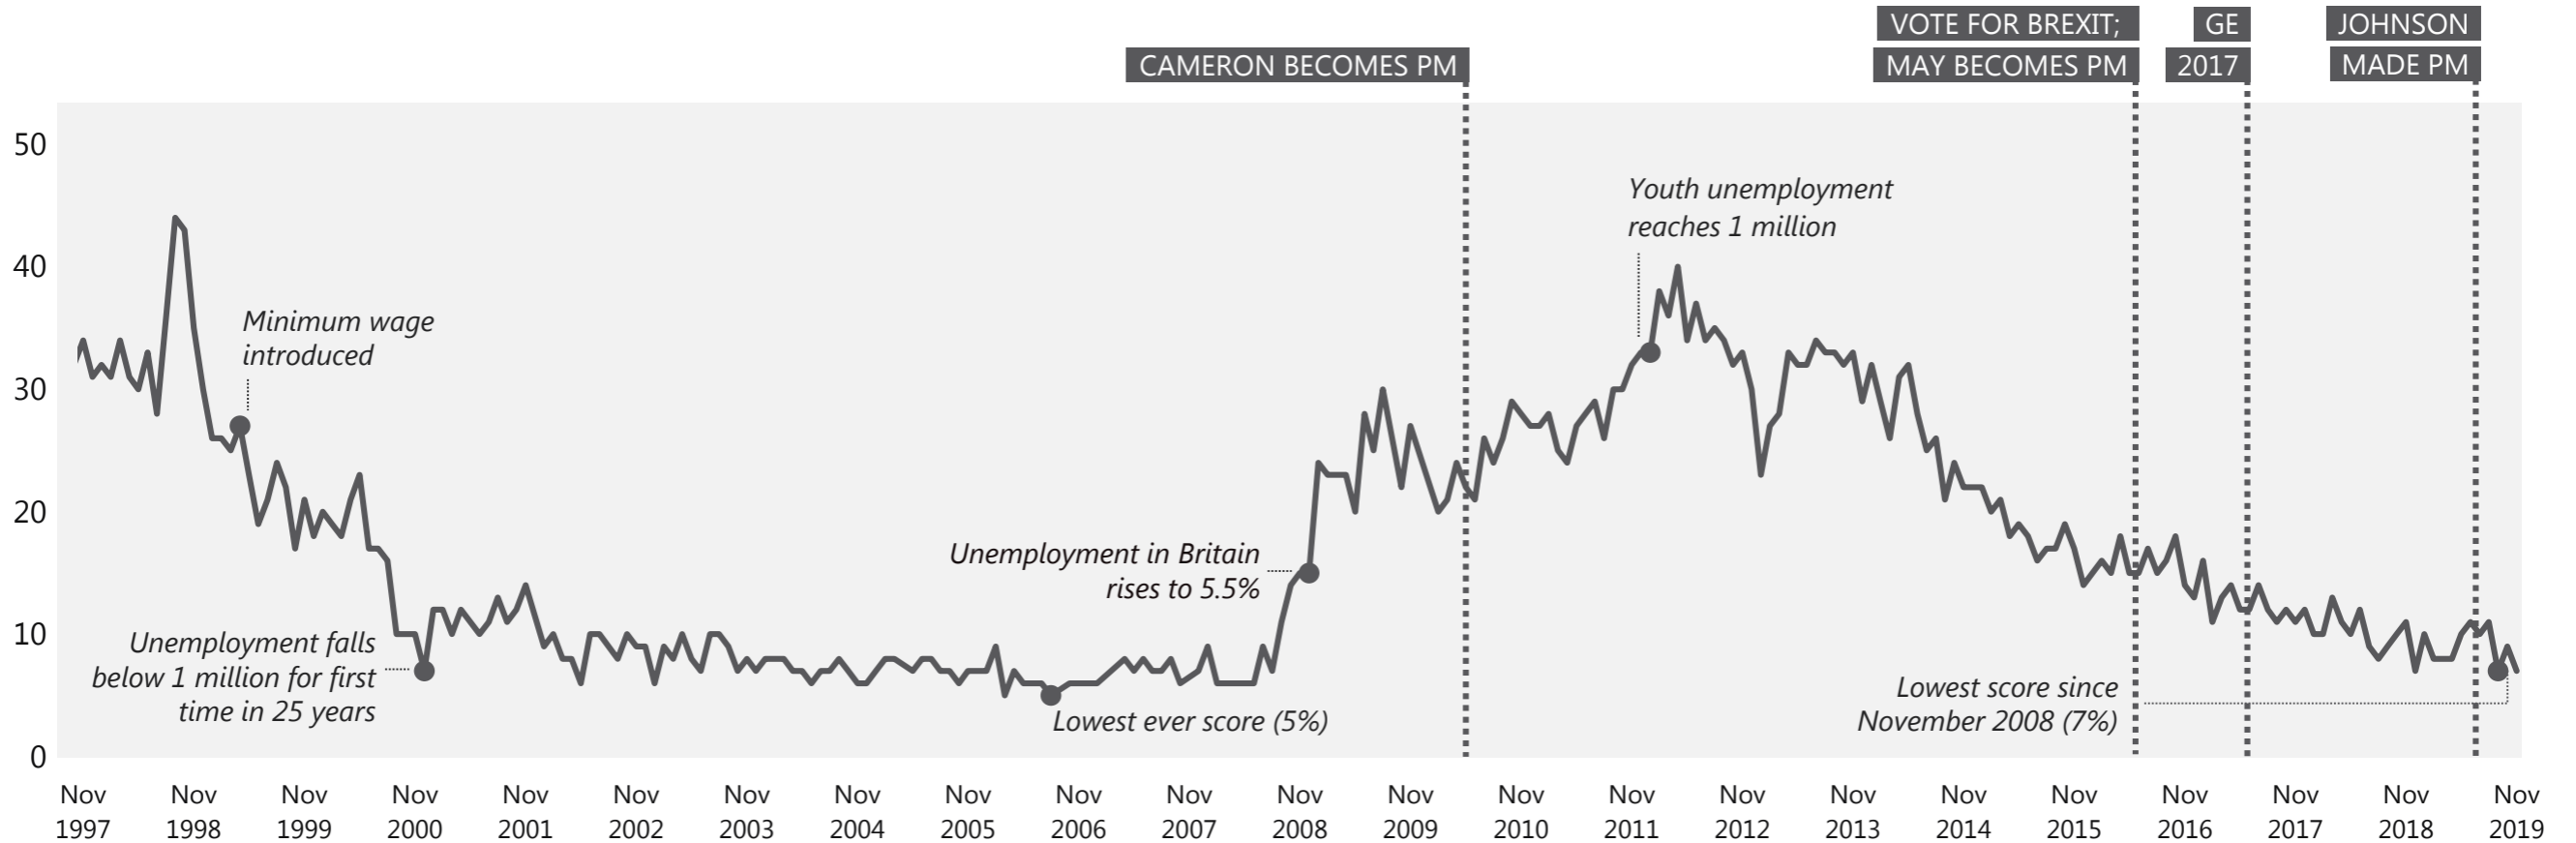

Unemployment / Factory closure / Lack of industry

WHAT DO YOU SEE AS THE MOST/OTHER IMPORTANT ISSUES FACING BRITAIN TODAY?

Base: representative sample of c.1,000 British adults age 18+ each month, interviewed face-to-face in home

Source: Ipsos MORI Issues Index