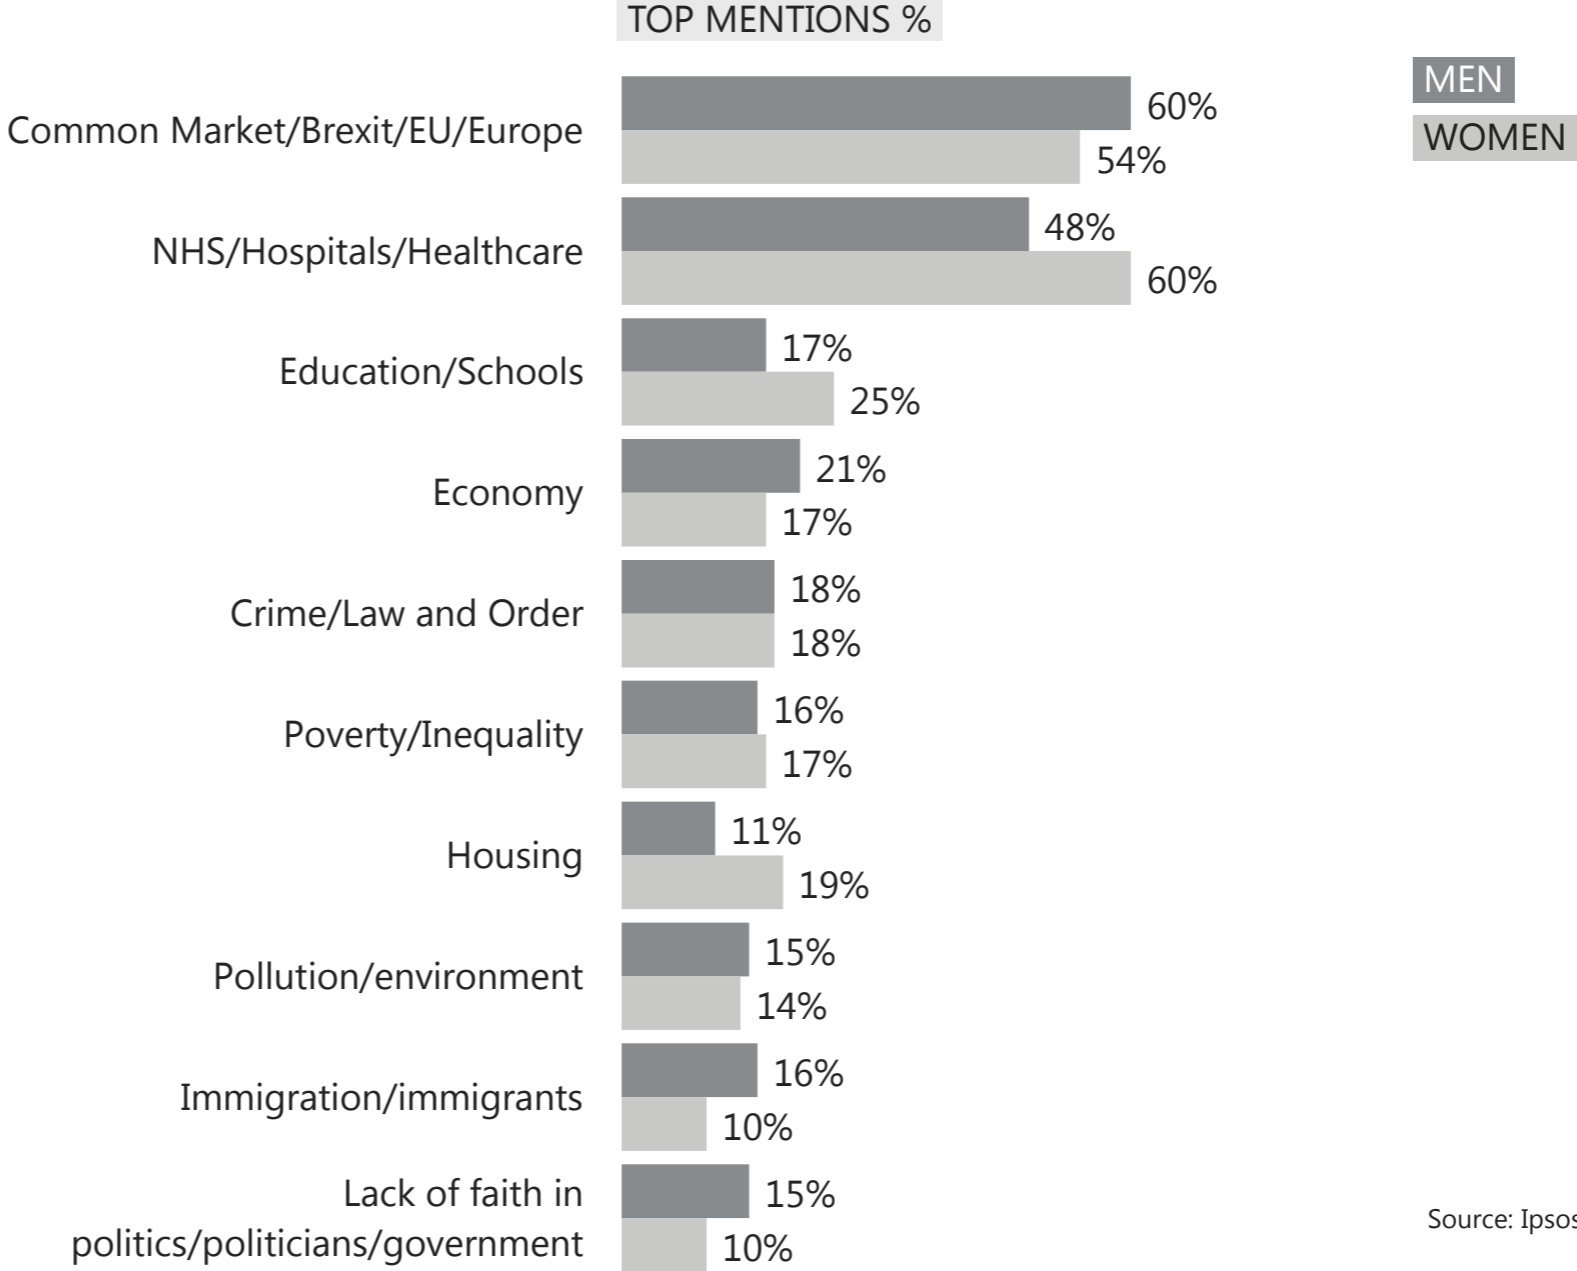

Base: representative sample of c.1,000 British adults age 18+ each month, interviewed face-to-face in home

Source: Ipsos MORI Issues Index

Party support

WHAT DO YOU SEE
AS THE MOST/OTHER
IMPORTANT ISSUES
FACING BRITAIN TODAY?

CONSERVATIVE
SUPPORTERS

LABOUR
SUPPORTERS

Base: 1,010 British adults 18+, 8 - 24 November 2019

Source: Ipsos MORI Issues Index

Men and women

WHAT DO YOU SEE
AS THE MOST/OTHER
IMPORTANT ISSUES
FACING BRITAIN TODAY?

Base: 1,010 British adults 18+, 8 - 24 November 2019

Source: Ipsos MORI Issues Index

Social grade

WHAT DO YOU SEE
AS THE MOST/OTHER
IMPORTANT ISSUES
FACING BRITAIN TODAY?

Base: 1,010 British adults 18+, 8 - 24 November 2019

Source: Ipsos MORI Issues Index

Age group

WHAT DO YOU SEE
AS THE MOST/OTHER
IMPORTANT ISSUES
FACING BRITAIN TODAY?

Base: 1,010 British adults 18+, 8 - 24 November 2019

Source: Ipsos MORI Issues Index

Age and social grade