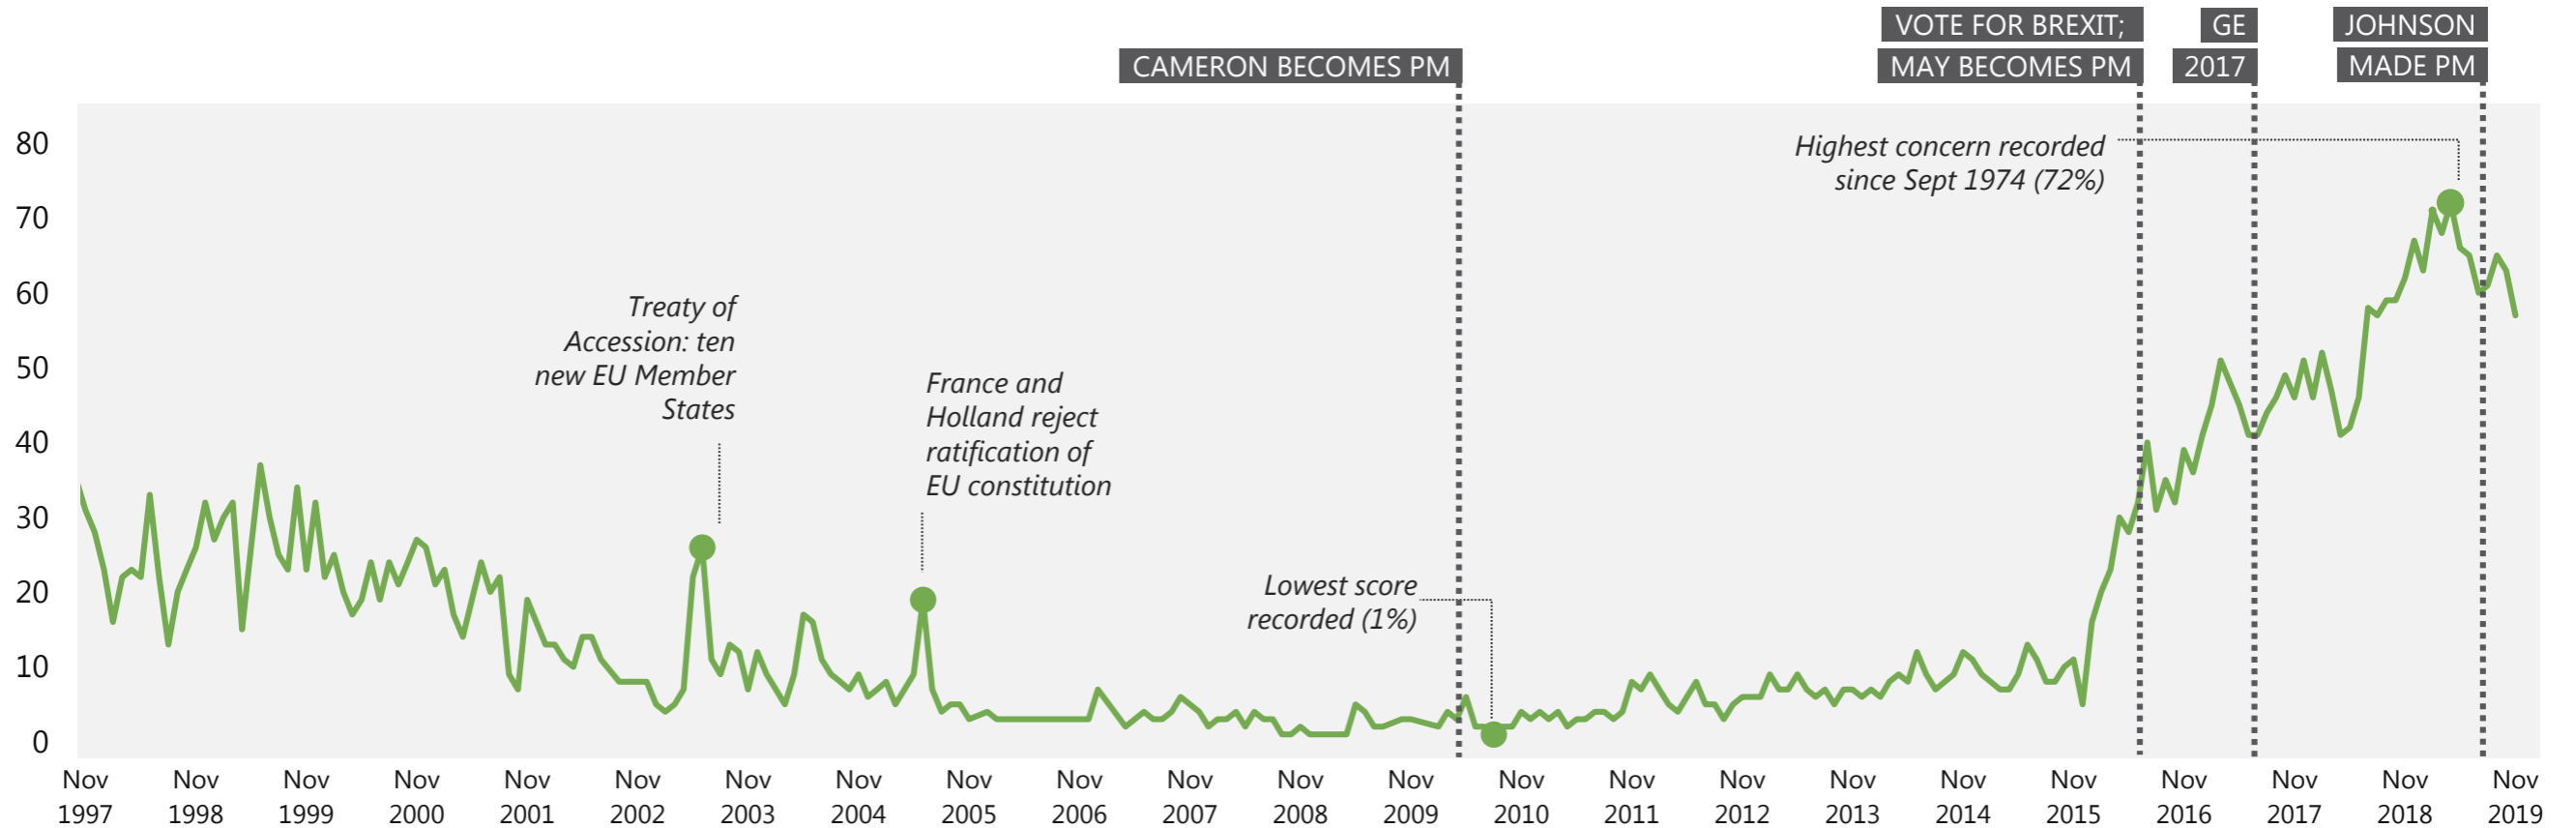

Base: representative sample of c.1,000 British adults age 18+ each month, interviewed face-to-face in home

Source: Ipsos MORI Issues Index

Declining issues

WHAT DO YOU SEE AS THE MOST/OTHER IMPORTANT ISSUES FACING BRITAIN TODAY?

Base: representative sample of c.1,000 British adults age 18+ each month, interviewed face-to-face in home

Source: Ipsos MORI Issues Index

Single Biggest Issue 2010 - 2019

WHAT DO YOU SEE AS THE **MOST IMPORTANT** ISSUE FACING BRITAIN TODAY?

Base: representative sample of c.1,000 British adults age 18+ each month, interviewed face-to-face in home

Source: Ipsos MORI Issues Index

EU / Europe / Brexit

WHAT DO YOU SEE AS THE MOST/OTHER IMPORTANT ISSUES FACING BRITAIN TODAY?