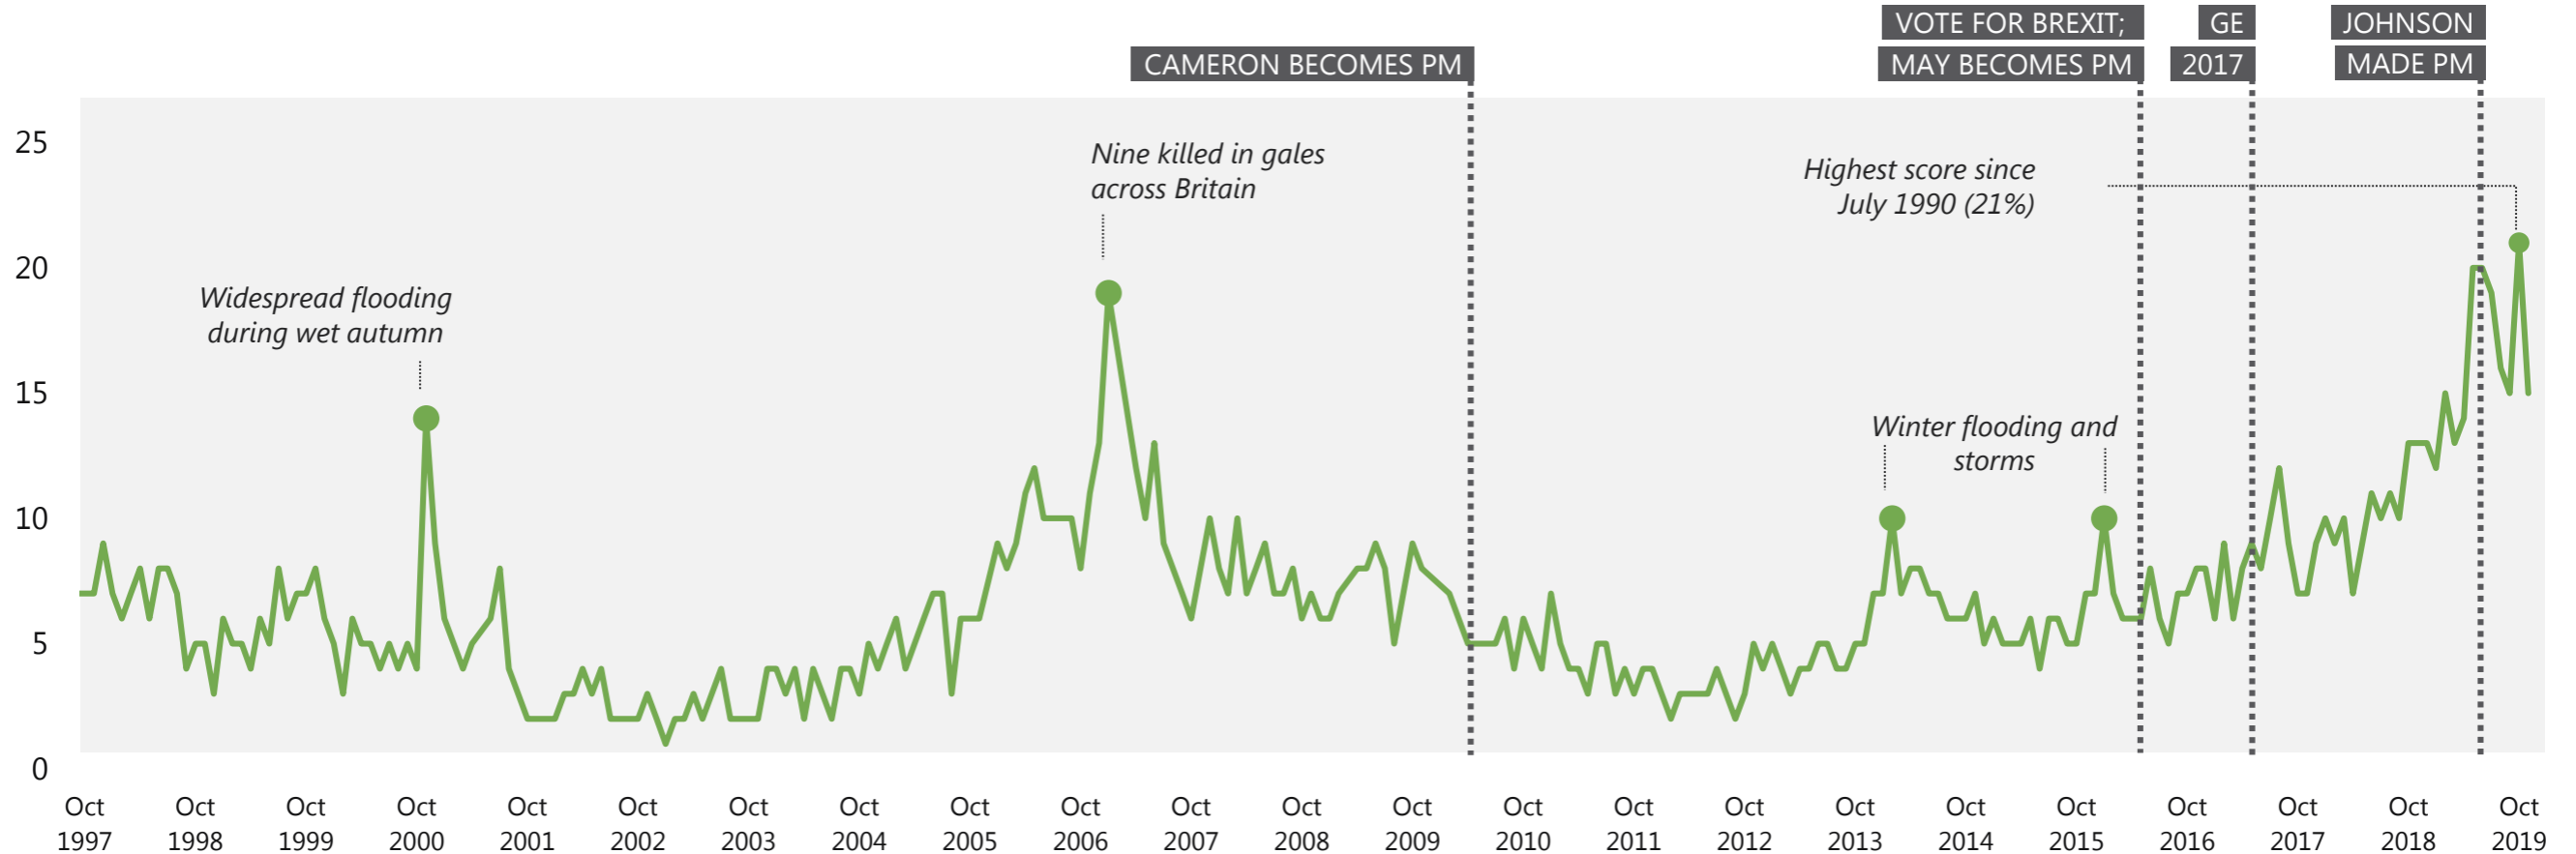

Pollution / Environment

WHAT DO YOU SEE AS THE MOST/OTHER IMPORTANT ISSUES FACING BRITAIN TODAY?

Base: representative sample of c.1,000 British adults age 18+ each month, interviewed face-to-face in home

Source: Ipsos MORI Issues Index