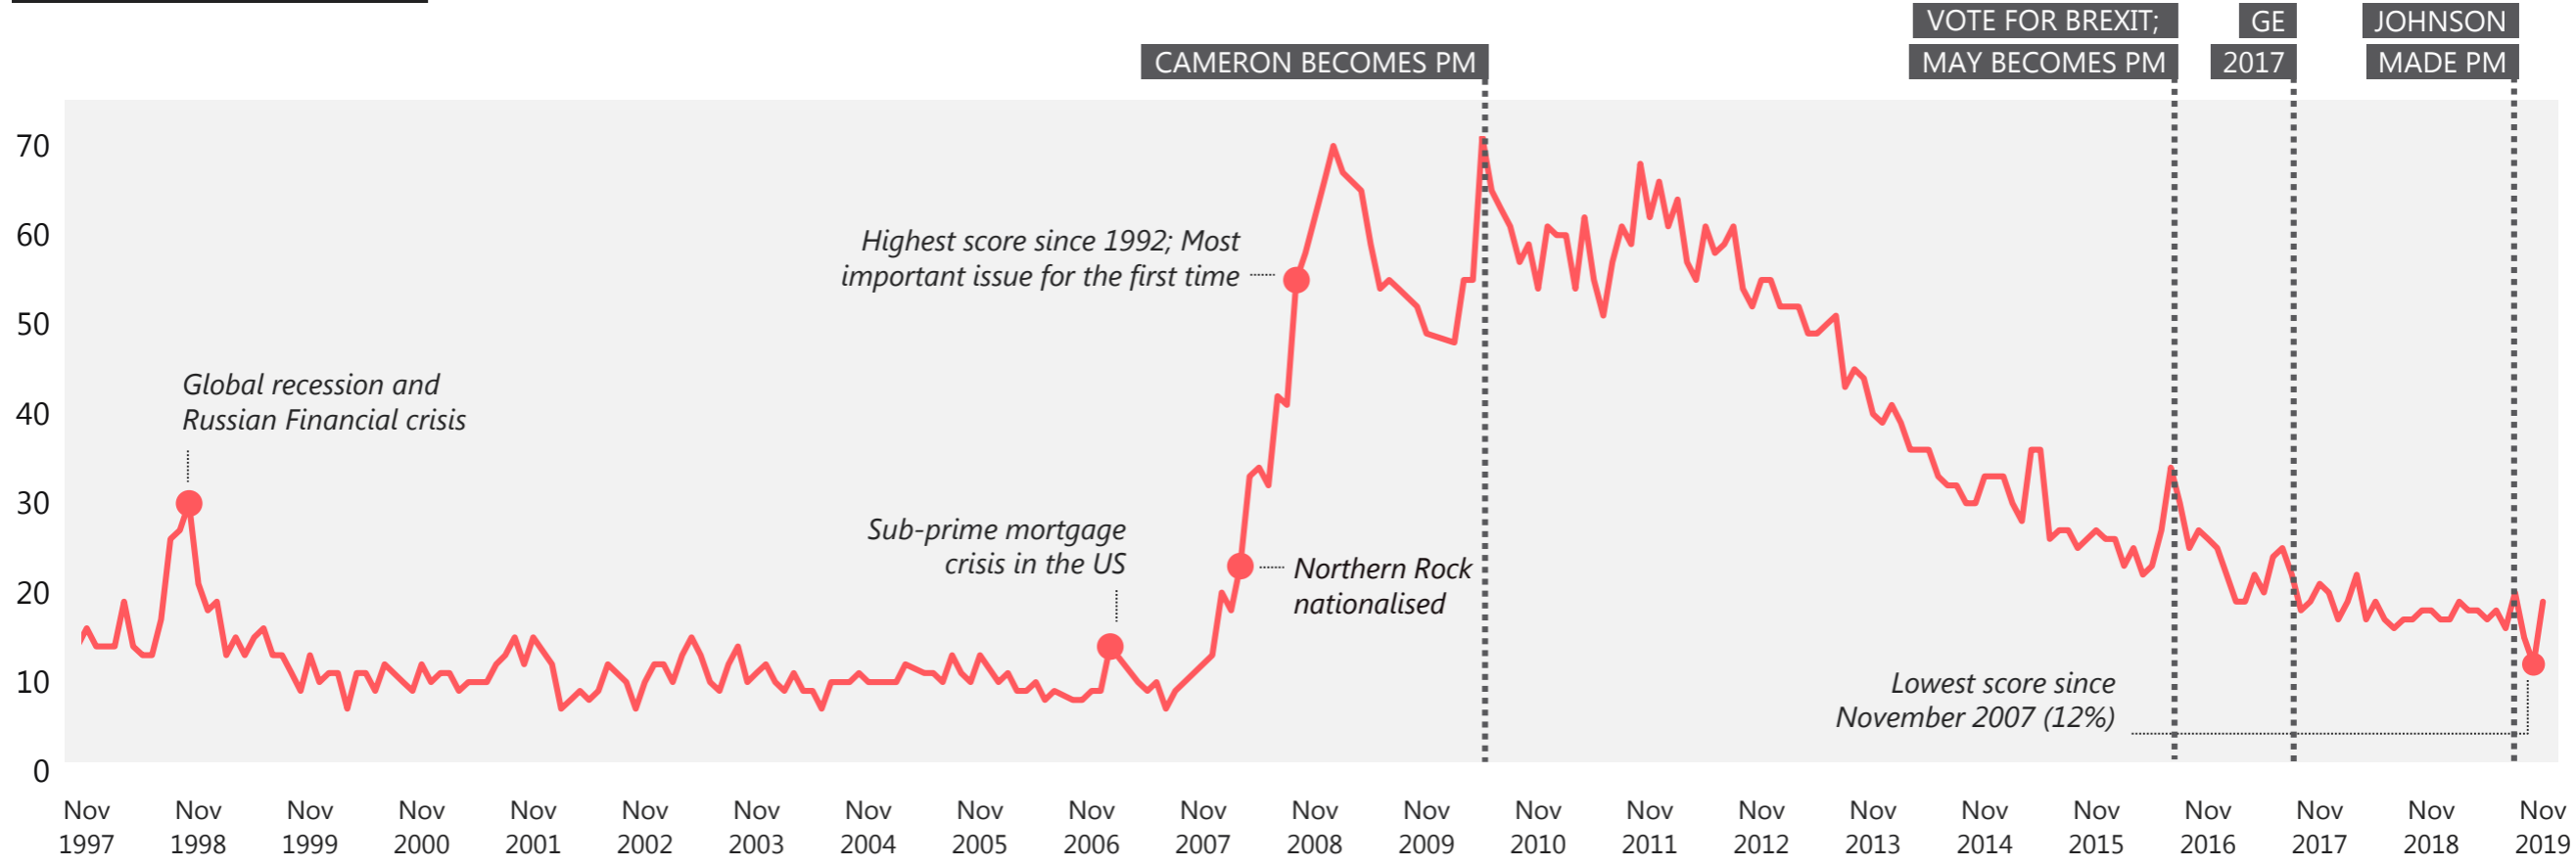

Base: representative sample of c.1,000 British adults age 18+ each month, interviewed face-to-face in home

Source: Ipsos MORI Issues Index

Immigration / Immigrants

WHAT DO YOU SEE AS THE MOST/OTHER IMPORTANT ISSUES FACING BRITAIN TODAY?

Base: representative sample of c.1,000 British adults age 18+ each month, interviewed face-to-face in home

Source: Ipsos MORI Issues Index

Economy / Economic situation

WHAT DO YOU SEE AS THE MOST/OTHER IMPORTANT ISSUES FACING BRITAIN TODAY?