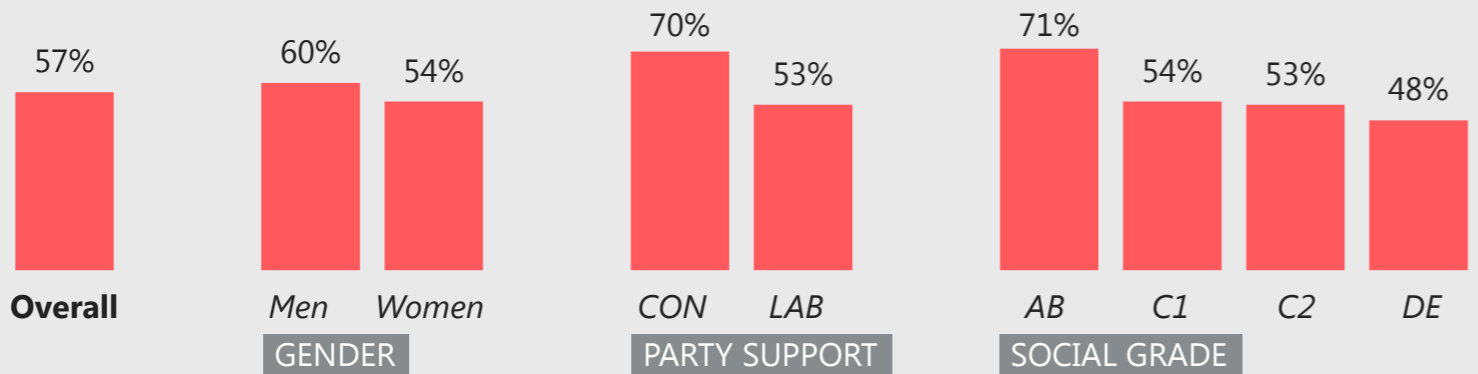

Source: Ipsos MORI Issues Index

Age group

WHAT DO YOU SEE
AS THE MOST/OTHER
IMPORTANT ISSUES
FACING BRITAIN TODAY?

Base: 1,010 British adults 18+, 8 - 24 November 2019

Source: Ipsos MORI Issues Index

Age and social grade

WHAT DO YOU SEE AS THE MOST/OTHER IMPORTANT ISSUES FACING BRITAIN TODAY?

Base: 1,010 British adults 18+, 11 – 24 November 2019

Source: Ipsos MORI Issues Index

Concern about Brexit/EU by subgroup

WHAT DO YOU SEE AS THE MOST/OTHER IMPORTANT ISSUES FACING BRITAIN TODAY?

Concern about Brexit/EU by key demographic groups:

Concern about Brexit/EU by age:

Base: 1,010 British adults 18+, 11 – 24 November 2019

Ipsos MORI Issues Index

Concern about the NHS by subgroup

WHAT DO YOU SEE AS THE MOST/OTHER IMPORTANT ISSUES FACING BRITAIN TODAY?