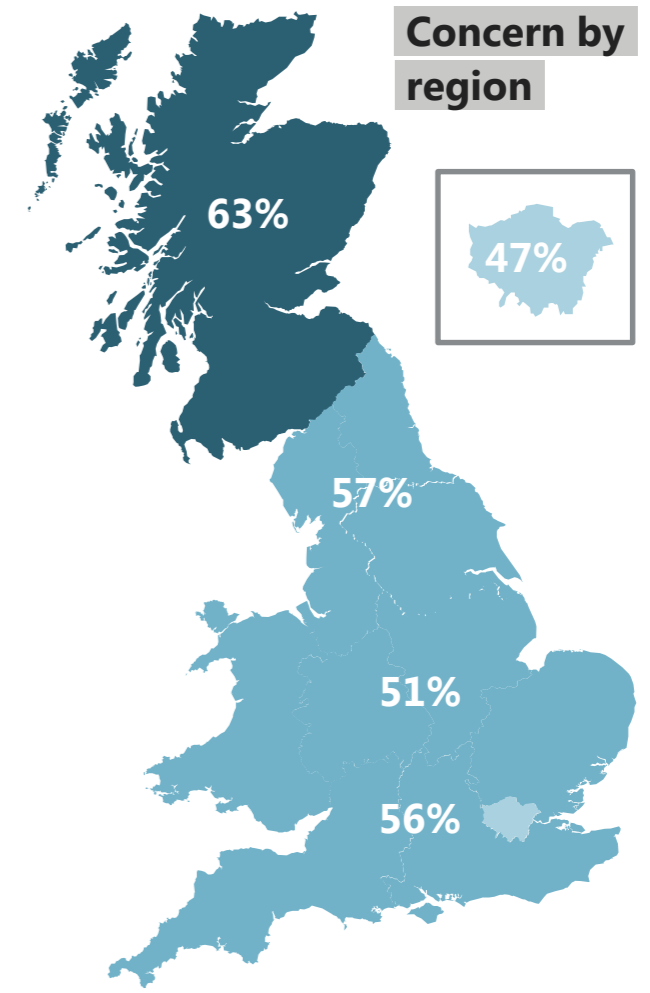

Source: Ipsos MORI Issues Index

Age group

WHAT DO YOU SEE
AS THE MOST/OTHER
IMPORTANT ISSUES
FACING BRITAIN TODAY?

Base: 1,010 British adults 18+, 8 - 24 November 2019

Source: Ipsos MORI Issues Index

Age and social grade

WHAT DO YOU SEE AS THE MOST/OTHER IMPORTANT ISSUES FACING BRITAIN TODAY?

Base: 1,010 British adults 18+, 11 – 24 November 2019

Source: Ipsos MORI Issues Index

Concern about Brexit/EU by subgroup

WHAT DO YOU SEE AS THE MOST/OTHER IMPORTANT ISSUES FACING BRITAIN TODAY?

Concern about Brexit/EU by key demographic groups:

Concern about Brexit/EU by age:

Base: 1,010 British adults 18+, 11 – 24 November 2019

Ipsos MORI Issues Index

Concern about the NHS by subgroup

WHAT DO YOU SEE AS THE MOST/OTHER IMPORTANT ISSUES FACING BRITAIN TODAY?

Concern about the NHS by key demographic groups:

Concern about the NHS by age:

Base: 1,010 British adults 18+, 8 - 24 November 2019

Ipsos MORI Issues Index

Concern about education by subgroup

WHAT DO YOU SEE AS THE MOST/OTHER IMPORTANT ISSUES FACING BRITAIN TODAY?