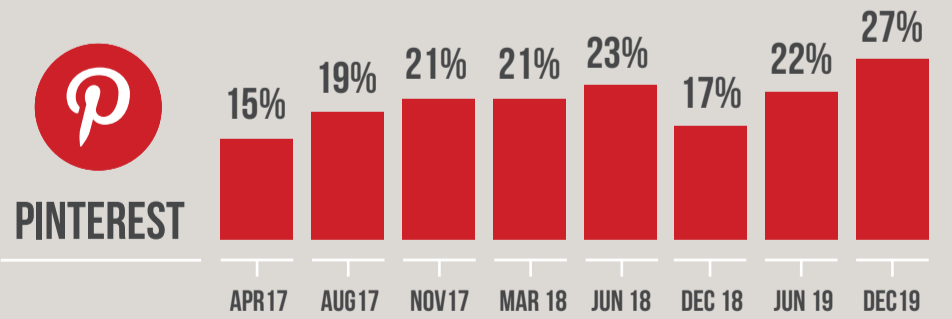

Powered by: Ipsos MRBI Omnipoll

Omnipoll is a telephone omnibus survey which interviews a fresh sample of 1,000 adults aged 15+ every two weeks.

For further information on Omnipoll please contact:

Belinda Norton
belinda.norton@ipsos.com

Phone +353 (0)1 4389000

For further information on Social Networking/Messaging trackers please contact:

Rebecca Porter
rebecca.porter@ipsos.com