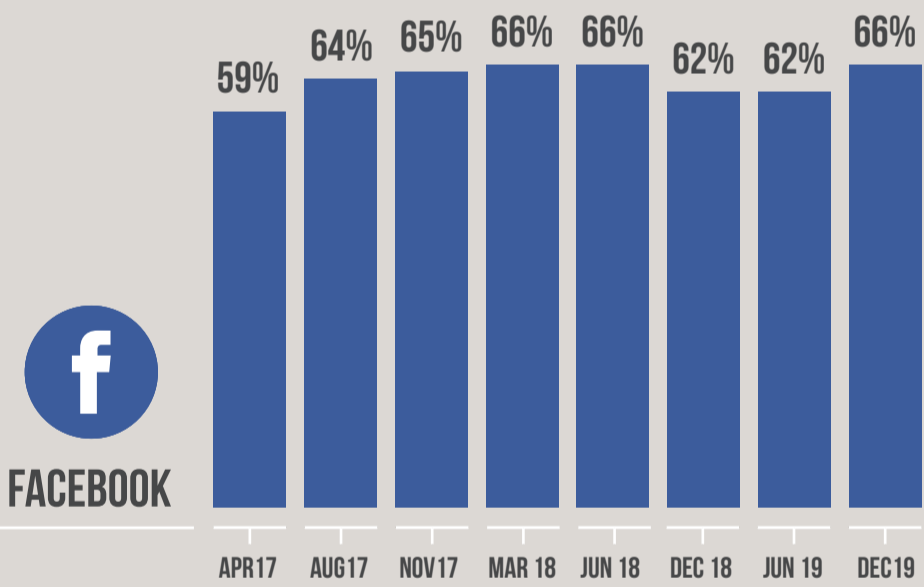

Powered by: Ipsos MRBI Omnipoll

Omnipoll is a telephone omnibus survey which interviews a fresh sample of 1,000 adults aged 15+ every two weeks.

For further information on Omnipoll please contact:

Belinda Norton
belinda.norton@ipsos.com

Phone +353 (0)1 4389000

For further information on Social Networking/Messaging trackers please contact:

Rebecca Porter
rebecca.porter@ipsos.com