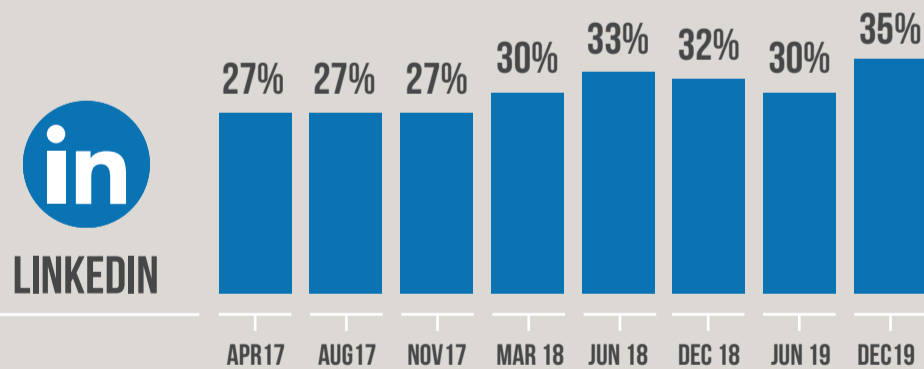

Powered by: Ipsos MRBI Omnipoll

Omnipoll is a telephone omnibus survey which interviews a fresh sample of 1,000 adults aged 15+ every two weeks.

For further information on Omnipoll please contact:

Belinda Norton
belinda.norton@ipsos.com

Phone +353 (0)1 4389000

For further information on Social Networking/Messaging trackers please contact:

Rebecca Porter
rebecca.porter@ipsos.com