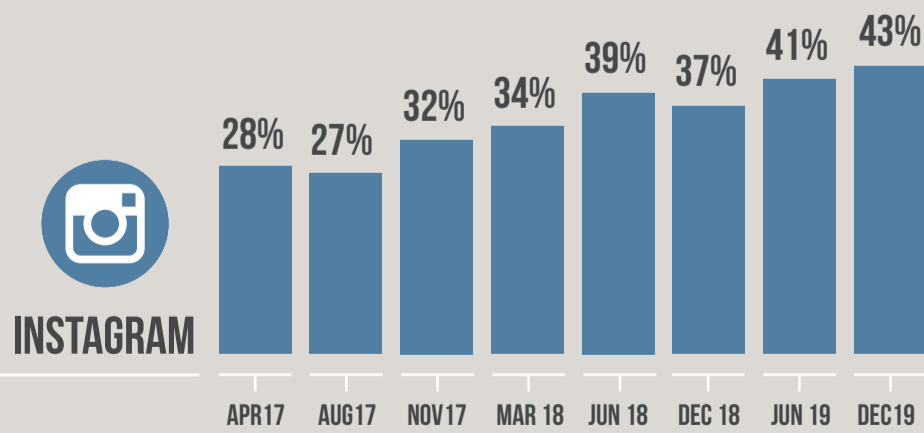

Powered by: Ipsos MRBI Omnipoll

Omnipoll is a telephone omnibus survey which interviews a fresh sample of 1,000 adults aged 15+ every two weeks.

For further information on Omnipoll please contact:

Belinda Norton
belinda.norton@ipsos.com

Phone +353 (0)1 4389000

For further information on Social Networking/Messaging trackers please contact:

Rebecca Porter
rebecca.porter@ipsos.com