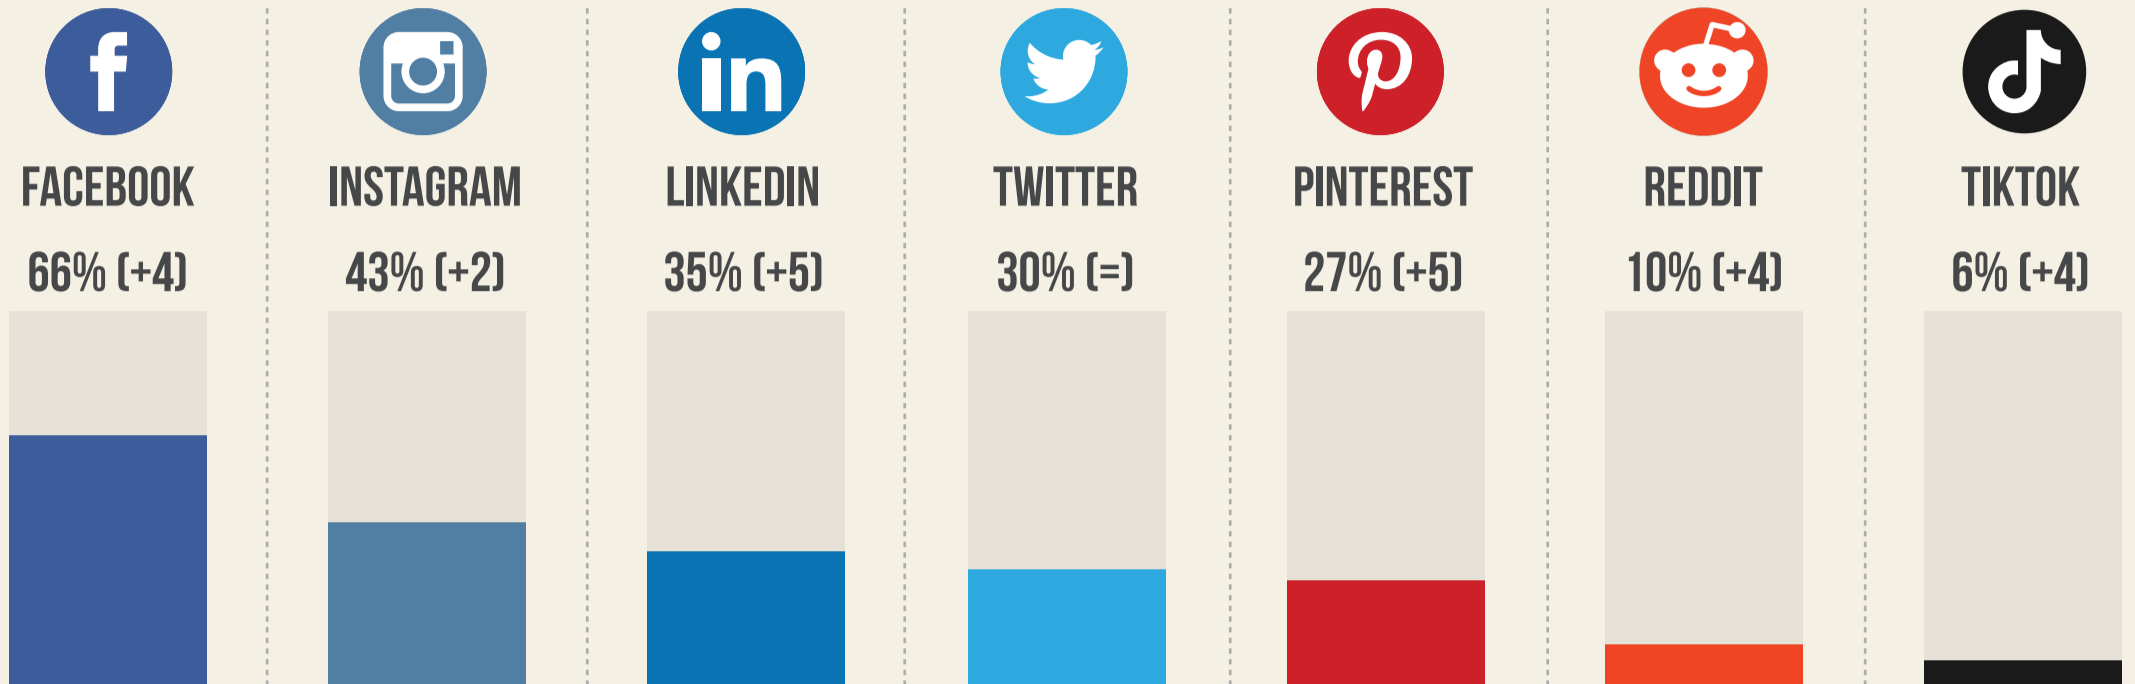

# SOCIAL NETWORKING TRACKER

DECEMBER 2019

## % SOCIAL NETWORK ACCOUNT OWNERSHIP IN IRELAND

## % WHO USE IT DAILY AND CHANGE SINCE JUNE 19

## TREND DATA : APR 17 - DEC 19

Powered by: Ipsos MRBI Omnipoll

Omnipoll is a telephone omnibus survey which interviews a fresh sample of 1,000 adults aged 15+ every two weeks.

For further information on Omnipoll please contact: