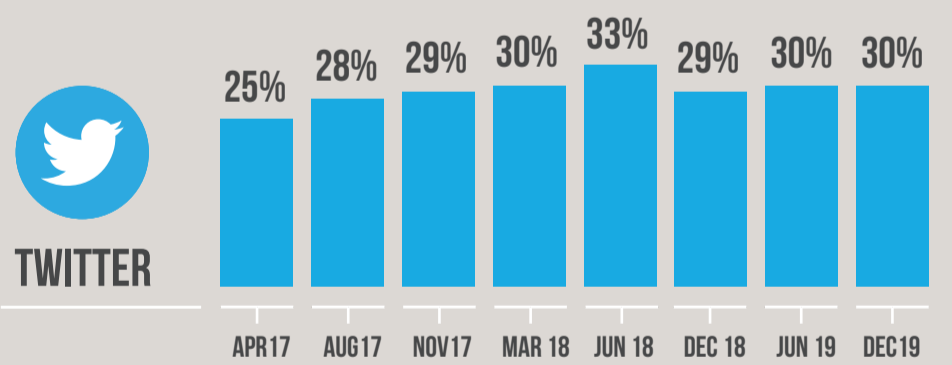

Powered by: Ipsos MRBI Omnipoll

Omnipoll is a telephone omnibus survey which interviews a fresh sample of 1,000 adults aged 15+ every two weeks.

For further information on Omnipoll please contact:

Belinda Norton
belinda.norton@ipsos.com

Phone +353 (0)1 4389000

For further information on Social Networking/Messaging trackers please contact:

Rebecca Porter
rebecca.porter@ipsos.com