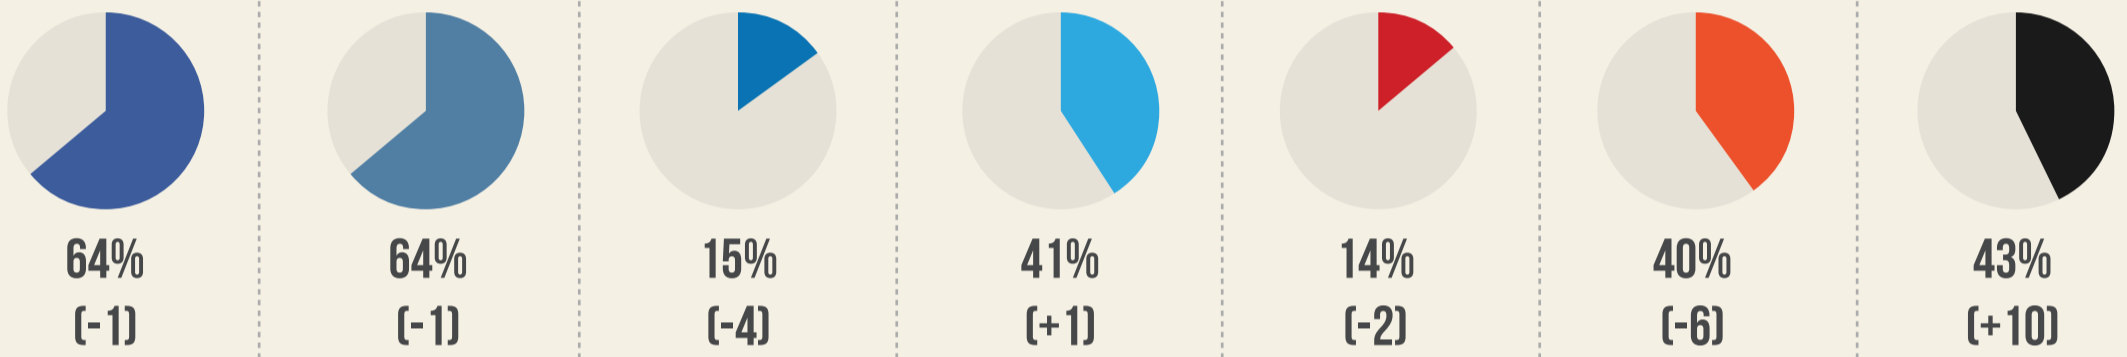

# SOCIAL NETWORKING TRACKER

DECEMBER 2019

## % WHO USE IT DAILY AND CHANGE SINCE JUNE 19

## TREND DATA : APR 17 - DEC 19

Powered by: Ipsos MRBI Omnipoll

Omnipoll is a telephone omnibus survey which interviews a fresh sample of 1,000 adults aged 15+ every two weeks.

For further information on Omnipoll please contact: