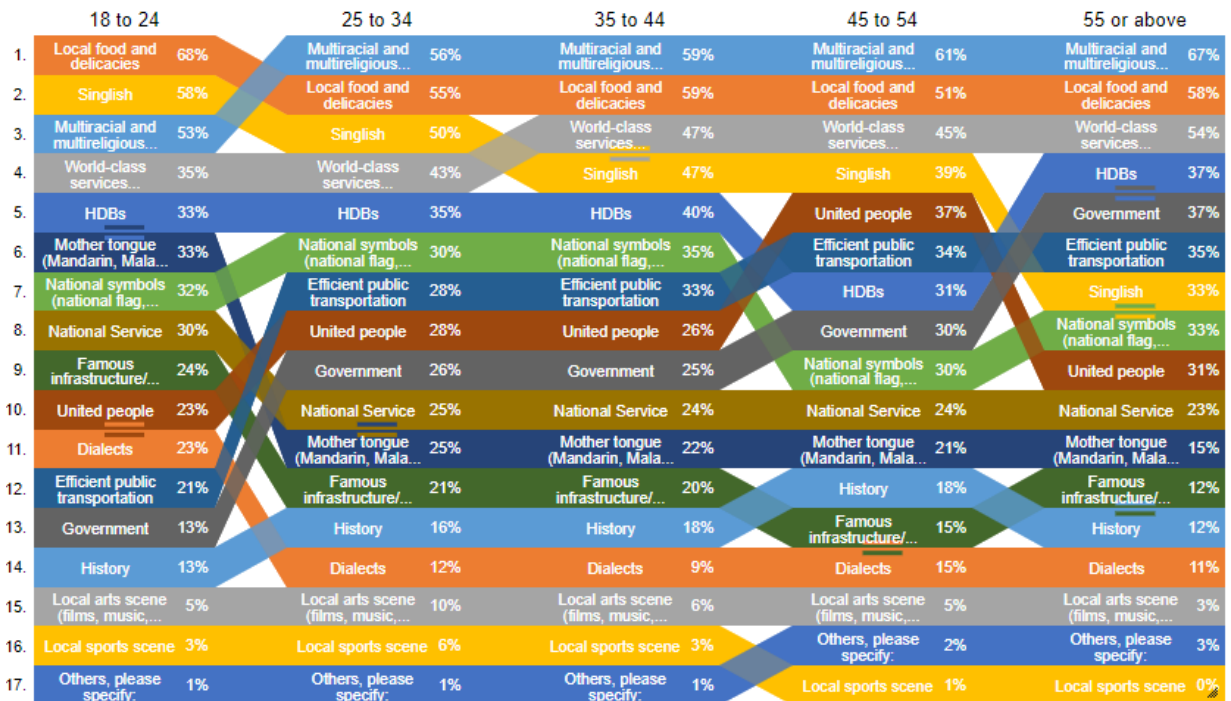

NATIONAL VALUES MOST IMPORTANT TO SINGAPOREANS

As a country, Singapore needs to...

A3. From the list below, which are the top 5 values which are important for Singapore as a country? As a country, Singapore needs to ...

Base: n=1,050 (2015 all respondents) ; n=1,000 (2020 all respondents)

Ipsos survey: 7 -11 Aug 2020

NOTABLE CHARACTERISTICS OF SINGAPORE

% Who rate Singapore as Excellent / Good

A4. For each of the following statements below, please select the answer you believe best fits Singapore.

Base: Base: n=1,050 (2019 all respondents) ; n=1,000 (2020 all respondents)
 Ipsos survey: 7 -11 Aug 2020

* Not asked in 2015

THE SINGAPOREAN IDENTITY

Attributes considered important to the Singaporean identity...

Attributes considered important varies by age group...

A6. Which of the following do you consider to be important to the Singaporean identity? You may select up to 5 options.

Base: n=1,000 (all respondents)
Ipsos survey: 7 -11 Aug 2020