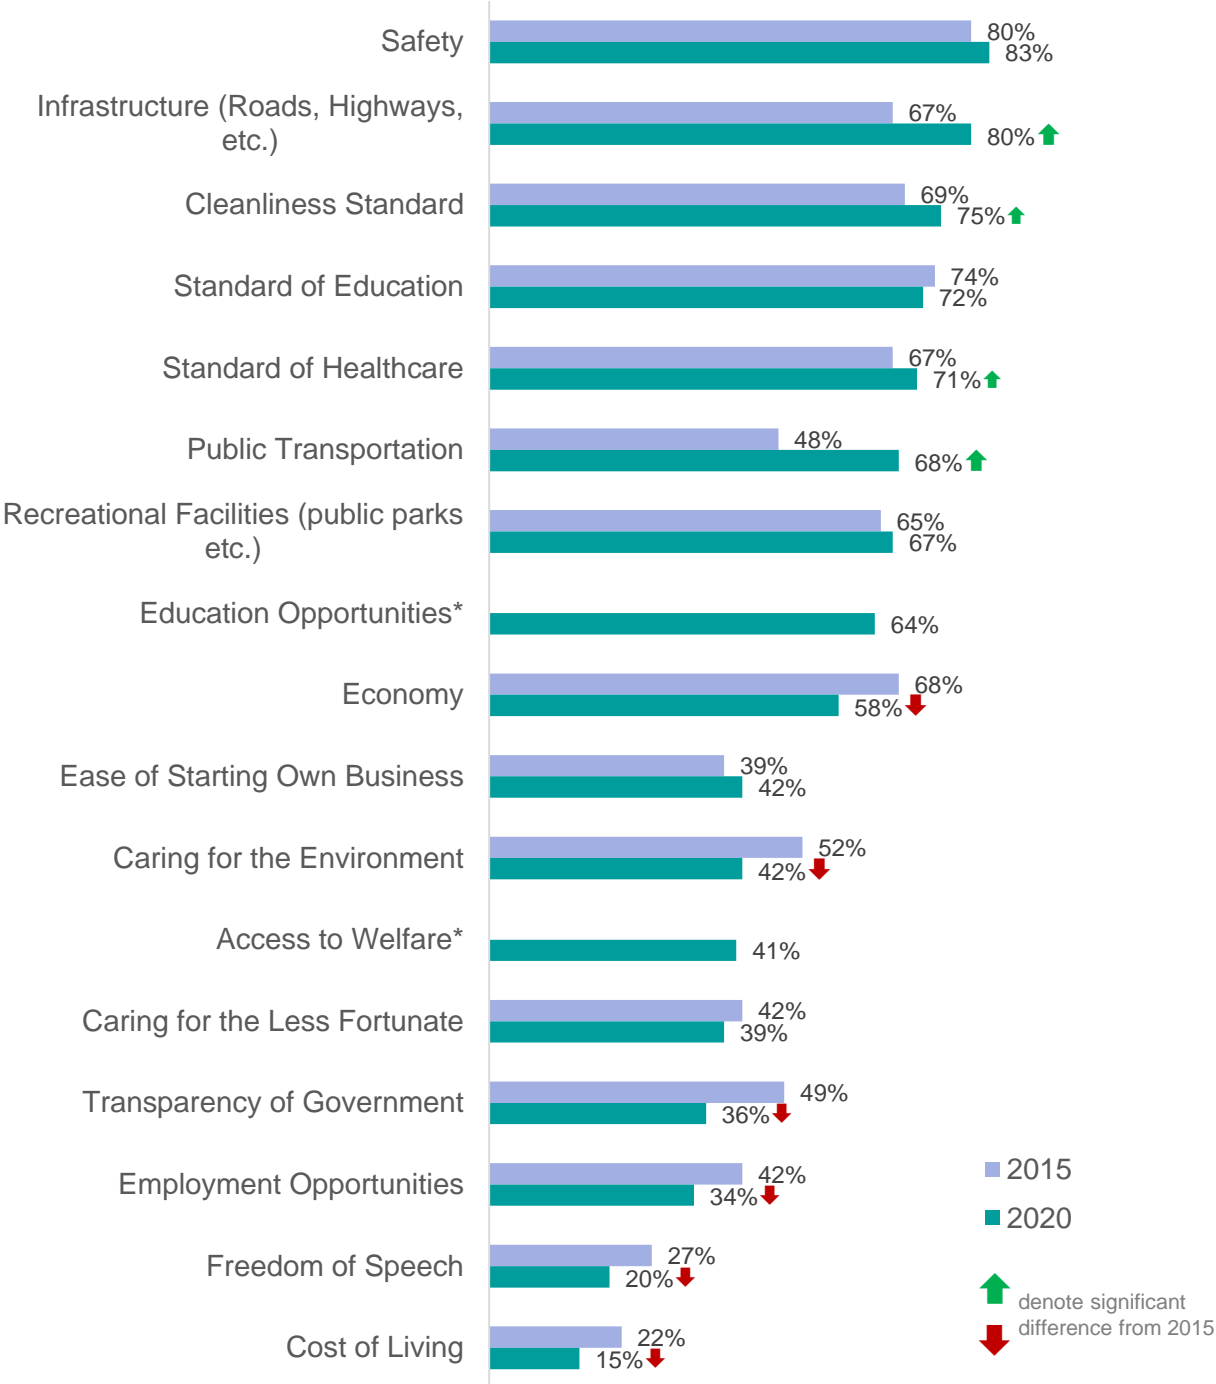

NATIONAL VALUES MOST IMPORTANT TO SINGAPOREANS

As a country, Singapore needs to...

A3. From the list below, which are the top 5 values which are important for Singapore as a country? As a country, Singapore needs to ...

Base: n=1,050 (2015 all respondents) ; n=1,000 (2020 all respondents)

Ipsos survey: 7 -11 Aug 2020

NOTABLE CHARACTERISTICS OF SINGAPORE

% Who rate Singapore as Excellent / Good

A4. For each of the following statements below, please select the answer you believe best fits Singapore.

Base: Base: n=1,050 (2019 all respondents) ; n=1,000 (2020 all respondents)
 Ipsos survey: 7 -11 Aug 2020

* Not asked in 2015

THE SINGAPOREAN IDENTITY

Attributes considered important to the Singaporean identity...