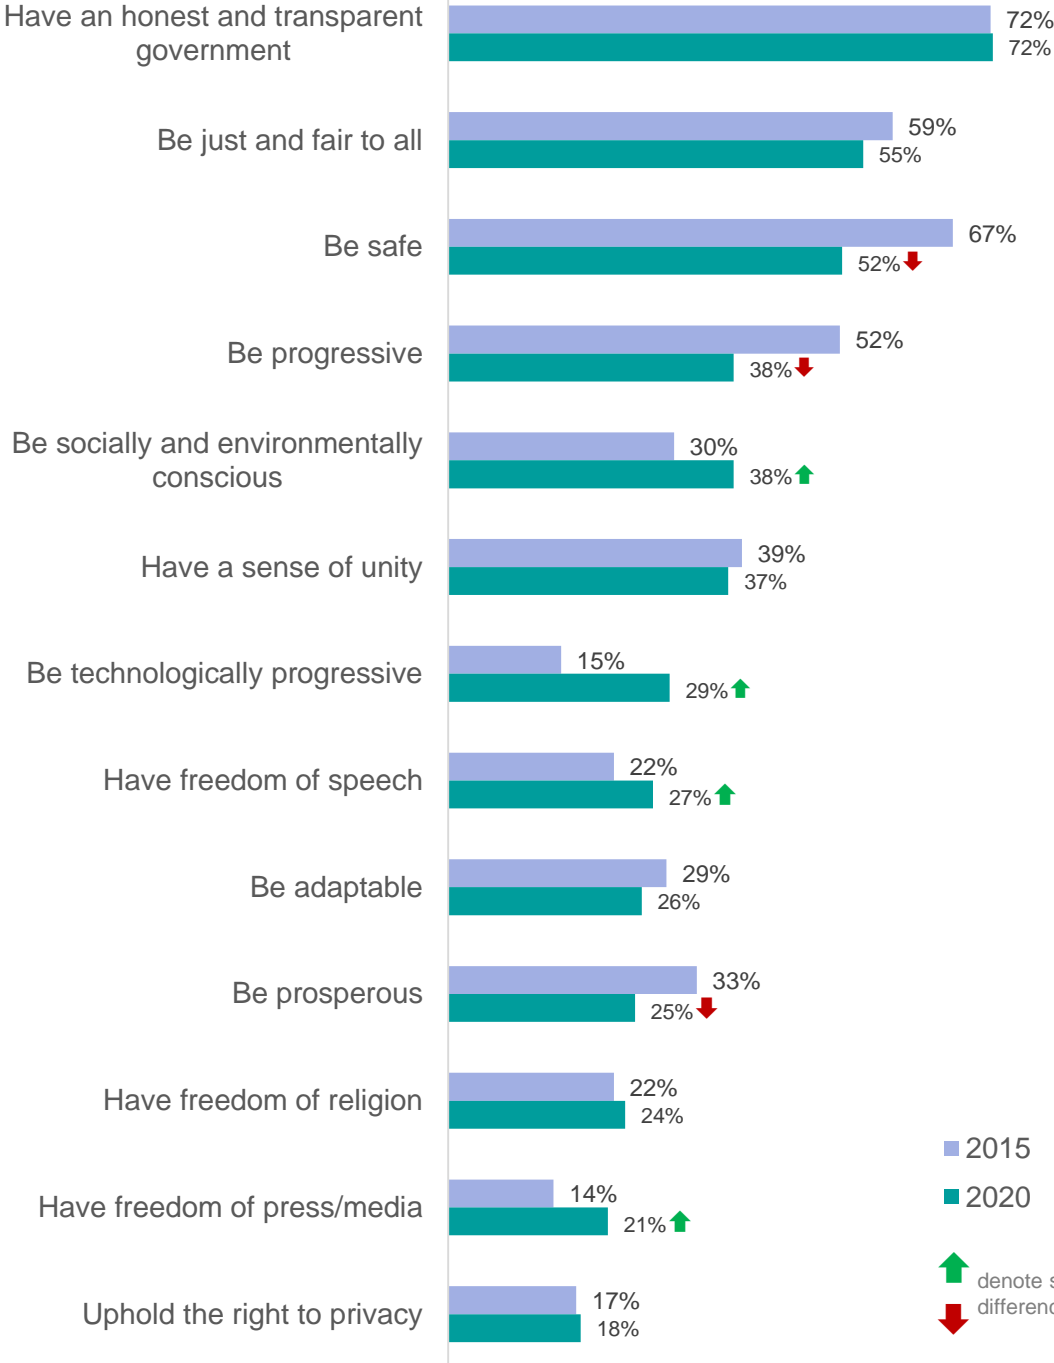

NATIONAL VALUES MOST IMPORTANT TO SINGAPOREANS

As a country, Singapore needs to...

A3. From the list below, which are the top 5 values which are important for Singapore as a country? As a country, Singapore needs to ...

Base: n=1,050 (2015 all respondents) ; n=1,000 (2020 all respondents)

Ipsos survey: 7 -11 Aug 2020

NOTABLE CHARACTERISTICS OF SINGAPORE

% Who rate Singapore as Excellent / Good

A4. For each of the following statements below, please select the answer you believe best fits Singapore.

Base: Base: n=1,050 (2019 all respondents) ; n=1,000 (2020 all respondents)
 Ipsos survey: 7 -11 Aug 2020

* Not asked in 2015

THE SINGAPOREAN IDENTITY

Attributes considered important to the Singaporean identity...