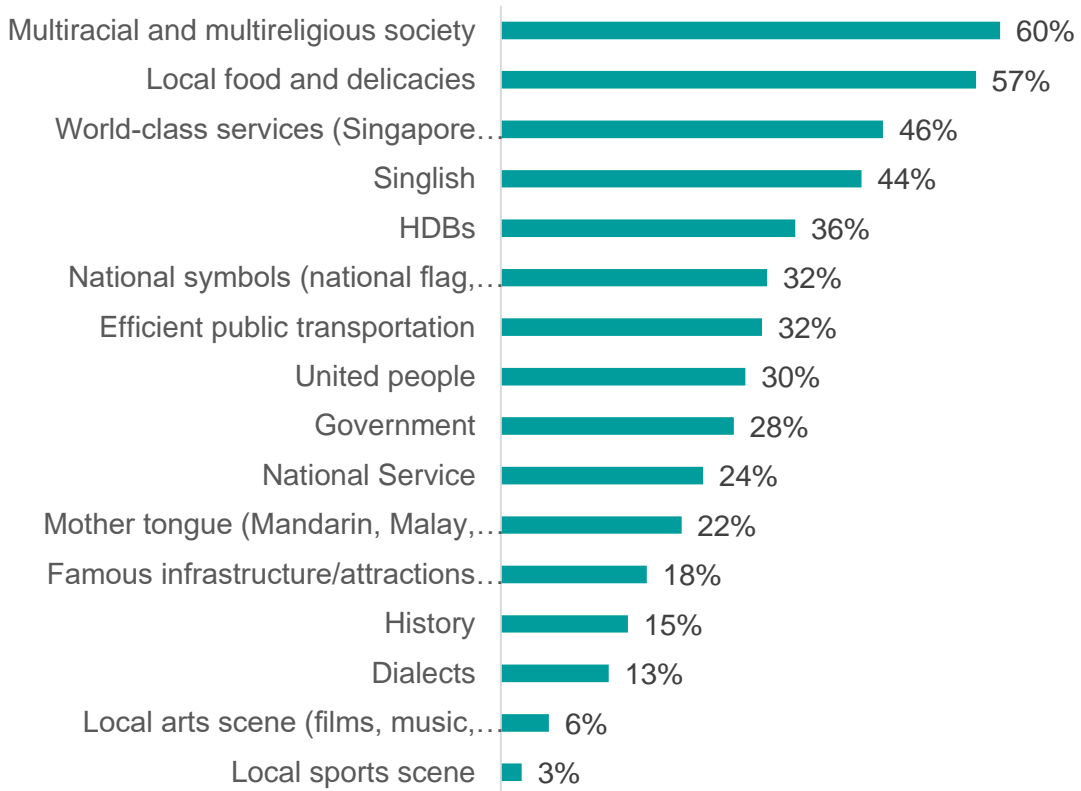

NATIONAL VALUES MOST IMPORTANT TO SINGAPOREANS

As a country, Singapore needs to...

A3. From the list below, which are the top 5 values which are important for Singapore as a country? As a country, Singapore needs to ...

Base: n=1,050 (2015 all respondents) ; n=1,000 (2020 all respondents)

Ipsos survey: 7 -11 Aug 2020

NOTABLE CHARACTERISTICS OF SINGAPORE

% Who rate Singapore as Excellent / Good

A4. For each of the following statements below, please select the answer you believe best fits Singapore.

Base: Base: n=1,050 (2019 all respondents) ; n=1,000 (2020 all respondents)
 Ipsos survey: 7 -11 Aug 2020

* Not asked in 2015

THE SINGAPOREAN IDENTITY

Attributes considered important to the Singaporean identity...

Attributes considered important varies by age group...

A6. Which of the following do you consider to be important to the Singaporean identity? You may select up to 5 options.

Base: n=1,000 (all respondents)
Ipsos survey: 7 -11 Aug 2020