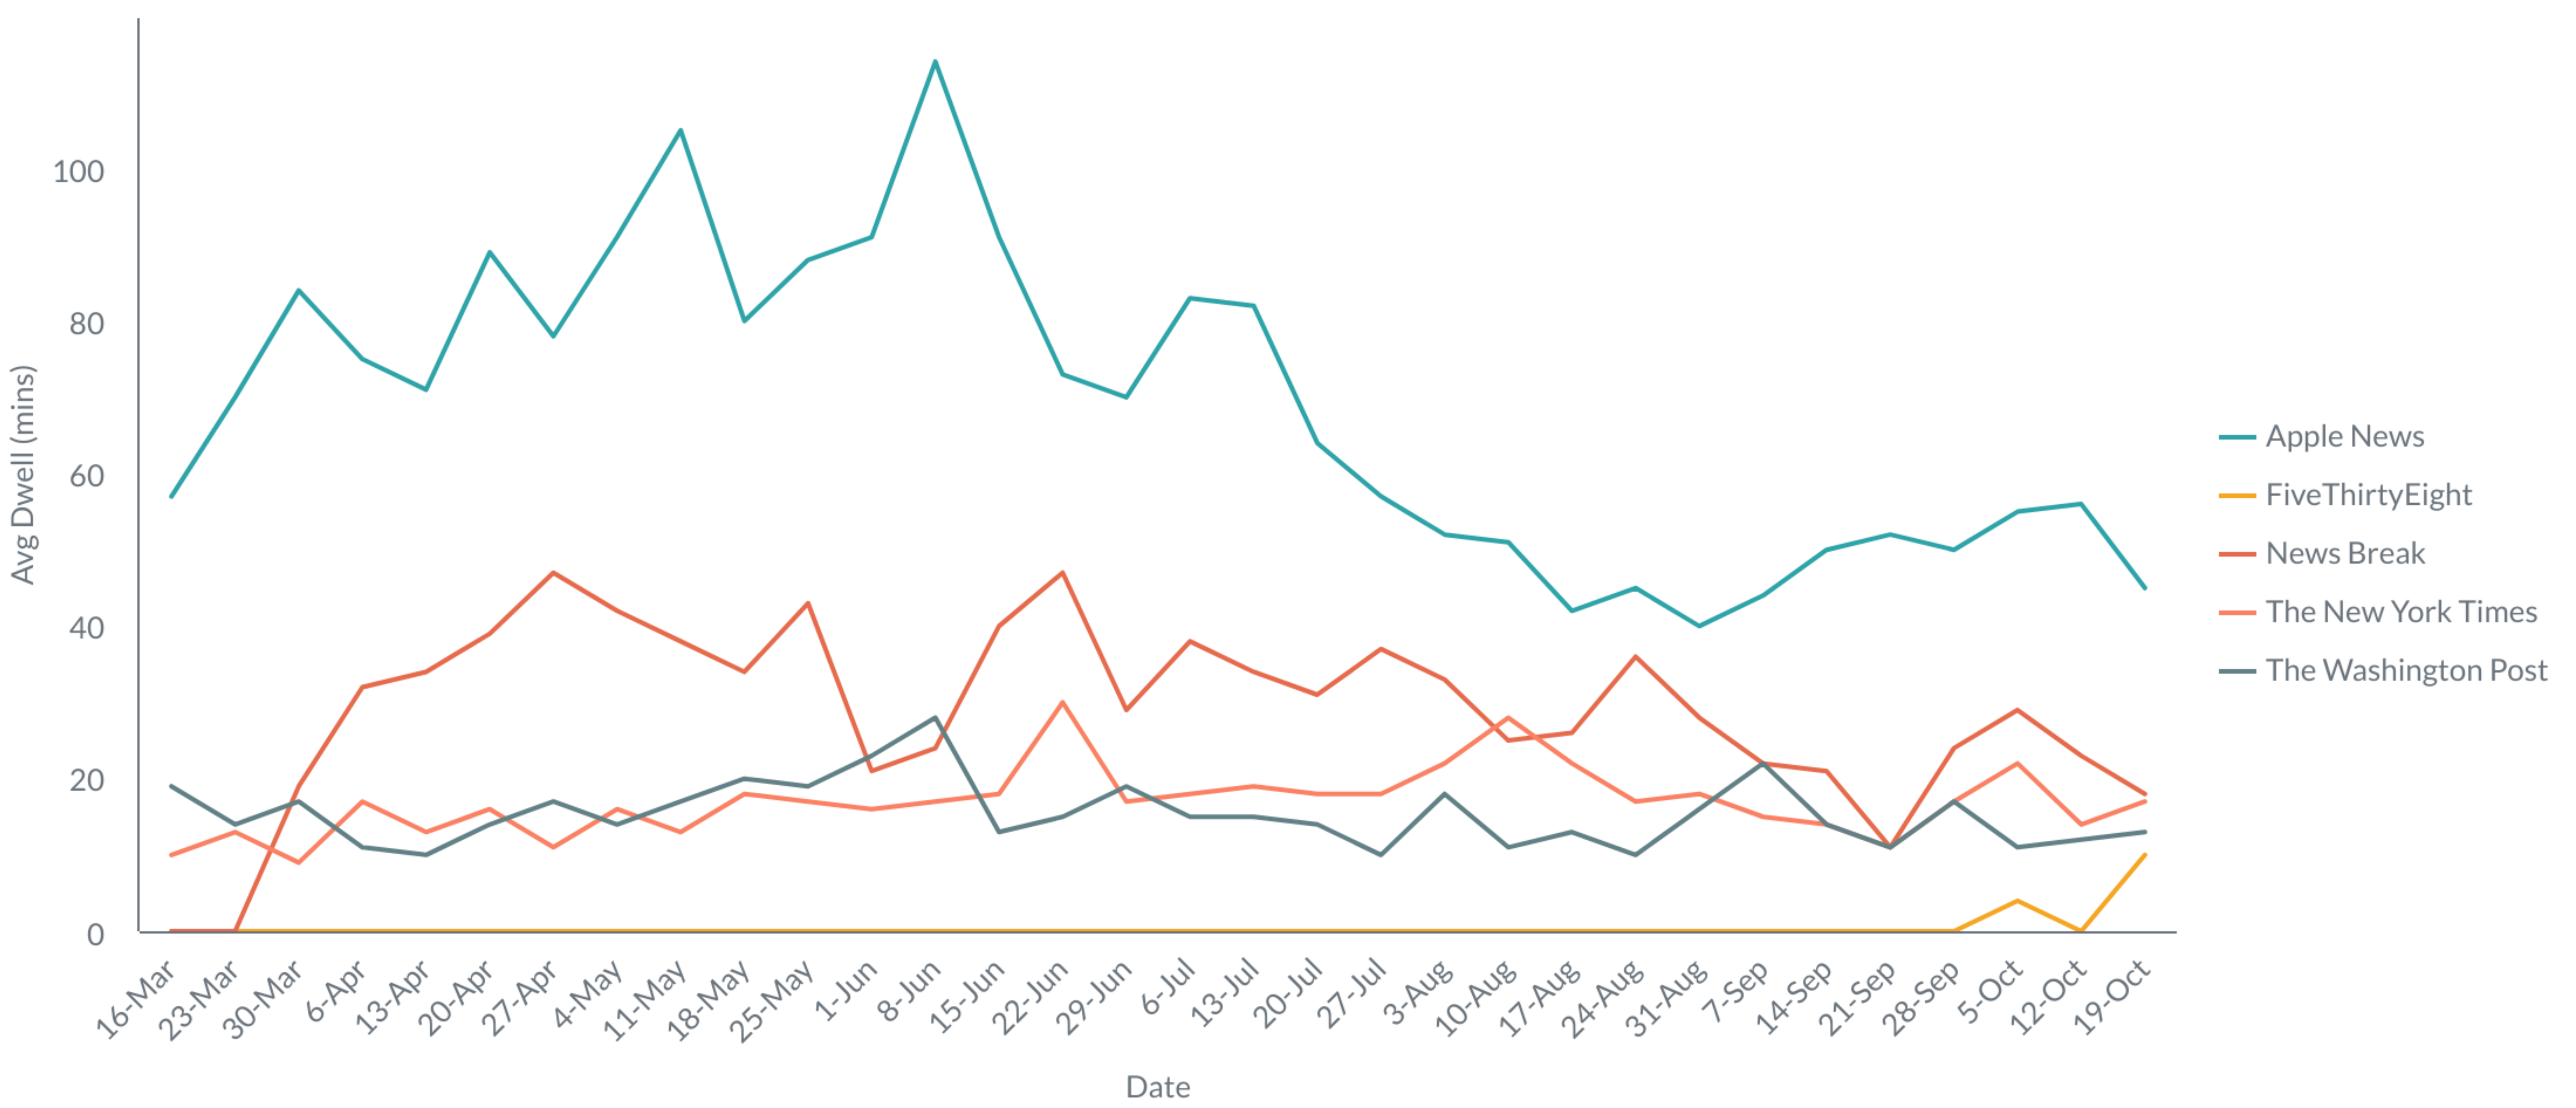

2020 POLITICAL ATLAS

Where do people get their news?

Republican

News Reach Trend

News Dwell Trend

Top 3 News Sources

MSN		Apple News		Fox News	
	22% Week Reach		10% Week Reach		10% Week Reach
	03 min Average time		30 min Average time		13 min Average time
	16% Reach Independent		12% Reach Independent		11% Reach Independent
	22% Reach Democrat		12% Reach Democrat		06% Reach Democrat

2020 POLITICAL ATLAS

Where do people get their news?

Democrat

News Reach Trend

News Dwell Trend

Top 3 News Sources

MSN		CNN		Apple News	
	22% Week Reach		17% Week Reach		12% Week Reach
	09 min Average time		08 min Average time		45 min Average time
	16% Reach Independent		13% Reach Independent		12% Reach Independent
	22% Reach Republican		06% Reach Republican		10% Reach Republican

2020 POLITICAL ATLAS

Where do people get their news?

Independent

News Reach Trend

News Dwell Trend

Top 3 News Sources

MSN		CNN		Apple News	
	16% Week Reach		13% Week Reach		12% Week Reach
	08 min Average time		19 min Average time		15 min Average time
	22% Reach Democrat		17% Reach Democrat		12% Reach Democrat
	22% Reach Republican		06% Reach Republican		10% Reach Republican