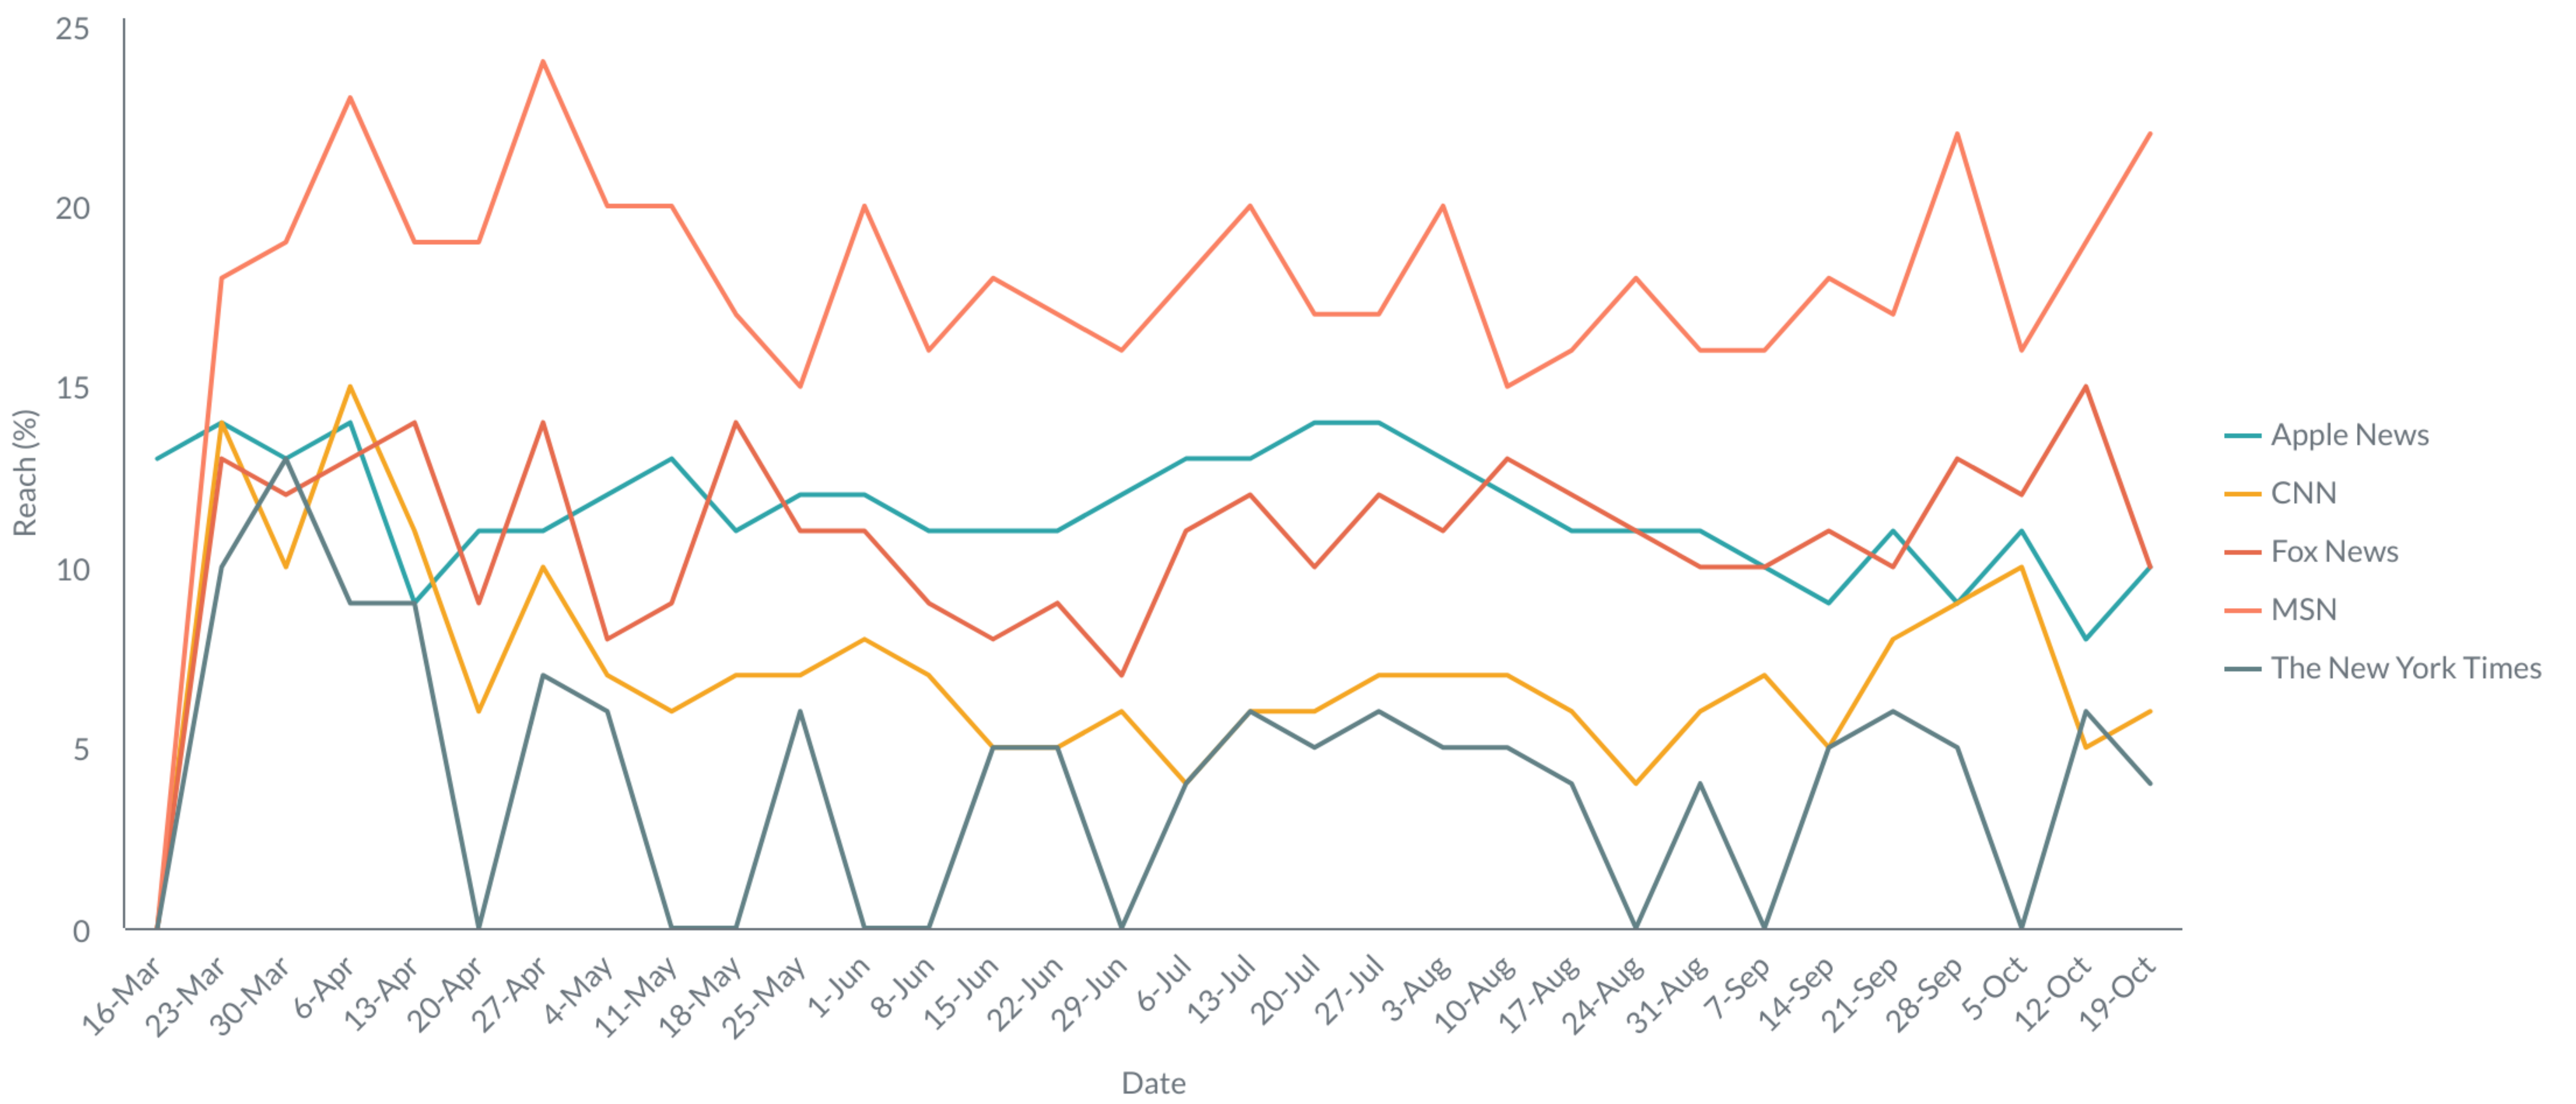

2020 POLITICAL ATLAS

Where do people get their news?

Trump Expected Vote

News Reach Trend

News Dwell Trend

Top 3 News Sources

MSN	Fox News	Apple News
<p>21% Week Reach</p>	<p>12% Week Reach</p>	<p>10% Week Reach</p>
<p>03 min Average time</p>	<p>12 min Average time</p>	<p>24 min Average time</p>
<p>20% Reach Biden Expected Vote</p>	<p>07% Reach Biden Expected Vote</p>	<p>13% Reach Biden Expected Vote</p>

2020 POLITICAL ATLAS

Where do people get their news?

Republican

News Reach Trend

News Dwell Trend

Top 3 News Sources

MSN		Apple News		Fox News	
	22% Week Reach		10% Week Reach		10% Week Reach
	03 min Average time		30 min Average time		13 min Average time
	16% Reach Independent		12% Reach Independent		11% Reach Independent
	22% Reach Democrat		12% Reach Democrat		06% Reach Democrat

2020 POLITICAL ATLAS

Where do people get their news?

Democrat

News Reach Trend

News Dwell Trend

Top 3 News Sources

MSN		CNN		Apple News	
	22% Week Reach		17% Week Reach		12% Week Reach
	09 min Average time		08 min Average time		45 min Average time
	16% Reach Independent		13% Reach Independent		12% Reach Independent
	22% Reach Republican		06% Reach Republican		10% Reach Republican

2020 POLITICAL ATLAS

Where do people get their news?

Independent

News Reach Trend

News Dwell Trend

Top 3 News Sources

MSN		CNN		Apple News	
	16% Week Reach		13% Week Reach		12% Week Reach
	08 min Average time		19 min Average time		15 min Average time
	22% Reach Democrat		17% Reach Democrat		12% Reach Democrat
	22% Reach Republican		06% Reach Republican		10% Reach Republican