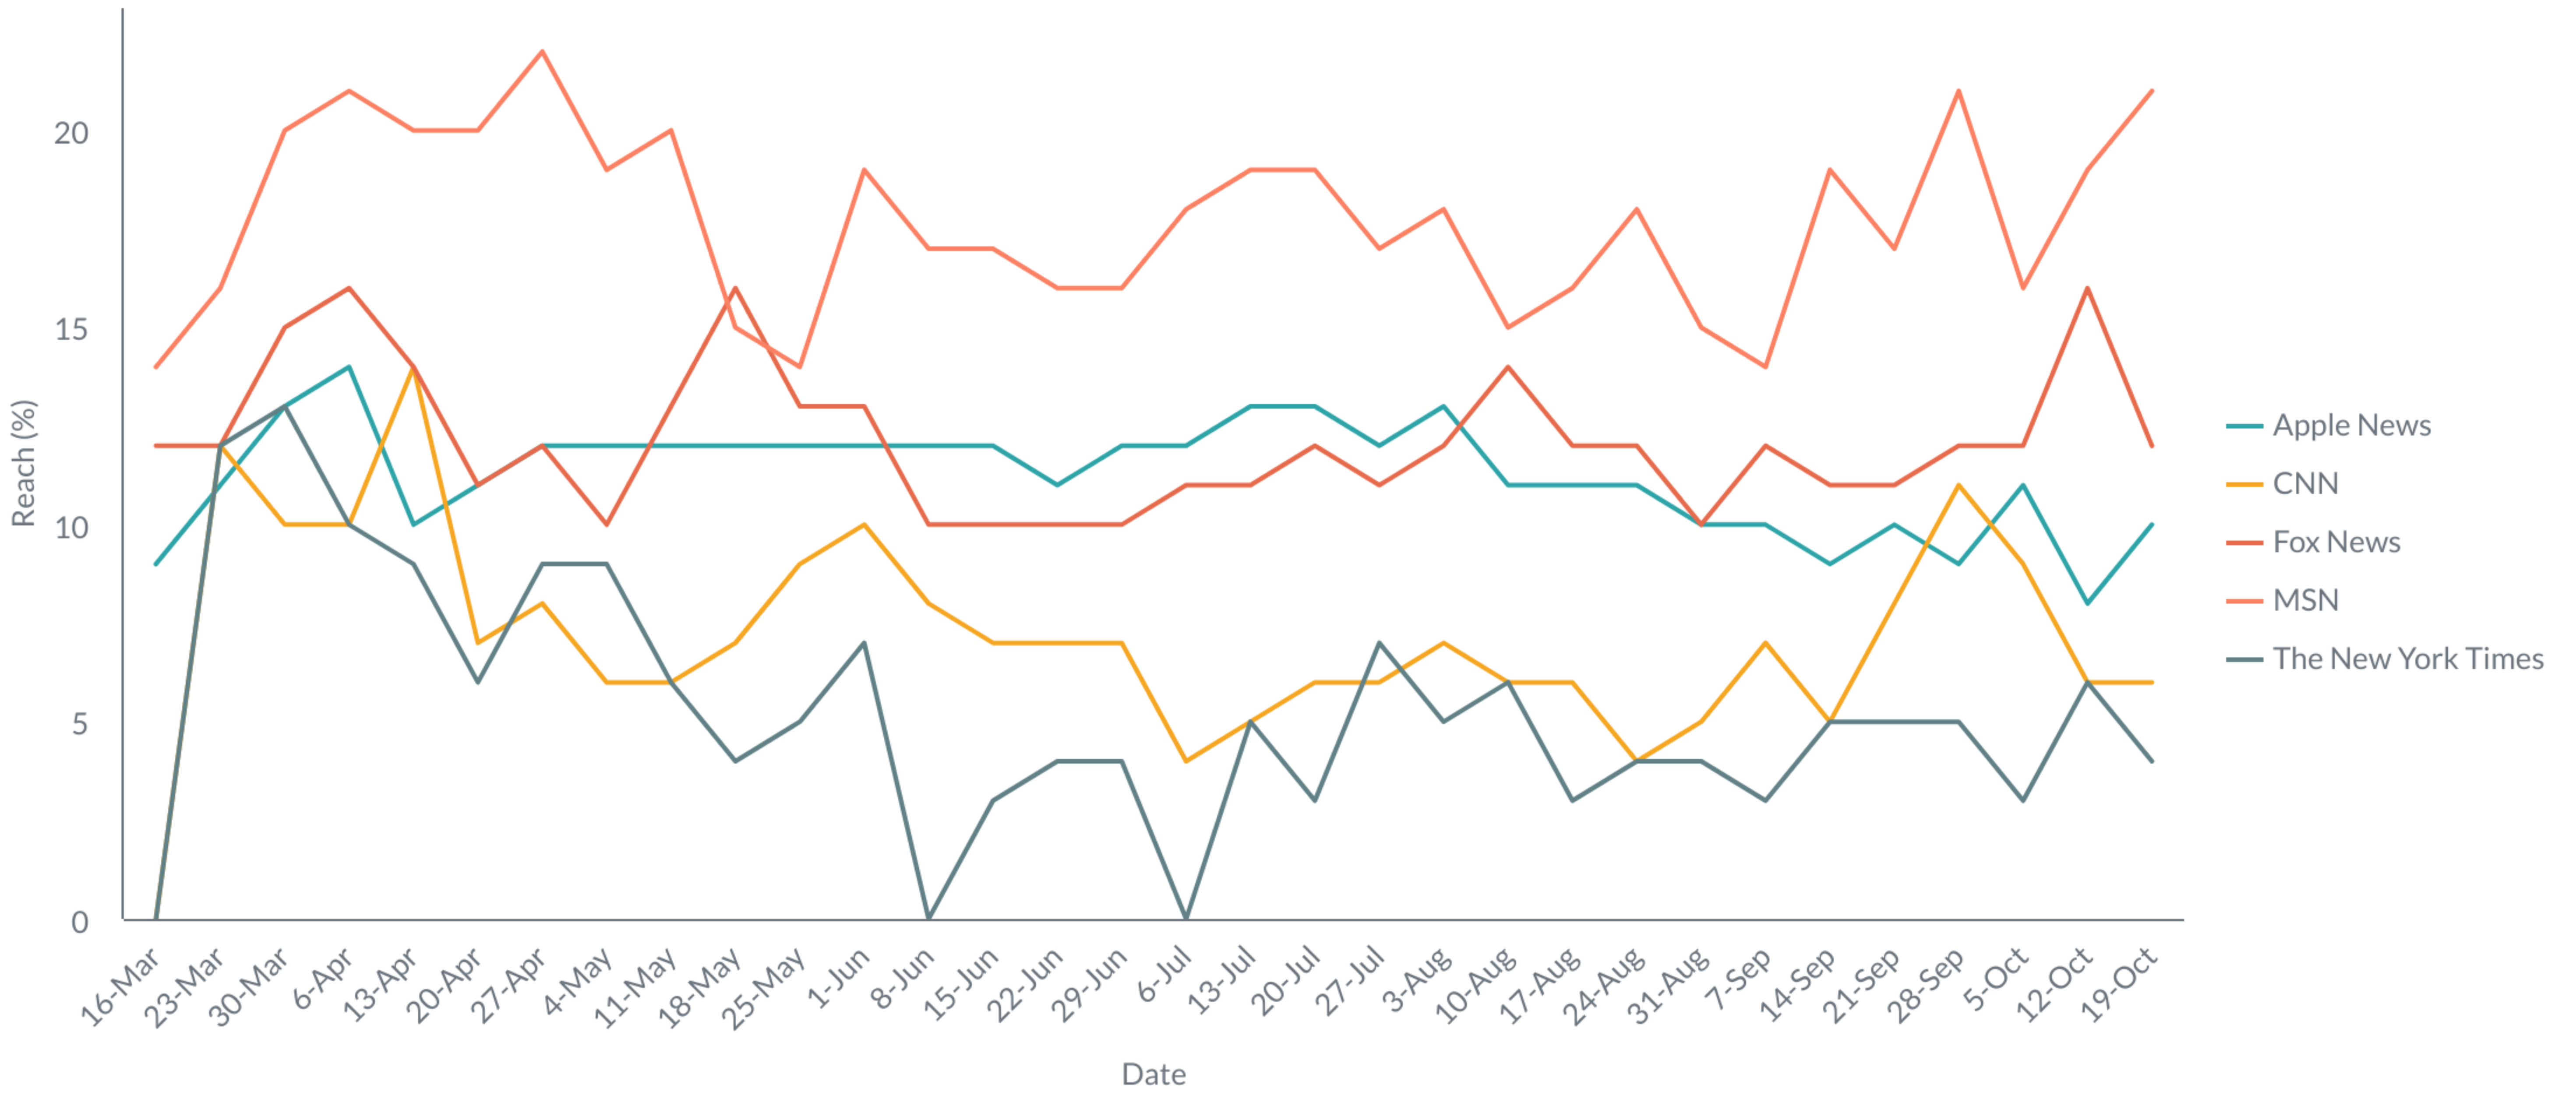

2020 POLITICAL ATLAS

Where do people get their news?

Biden Expected Vote

News Reach Trend

News Dwell Trend

Top 3 News Sources

<p>MSN</p> <p>20% Week Reach</p> <p>10 min Average time</p> <p>21% Reach Trump Expected Vote</p>	<p>CNN</p> <p>17% Week Reach</p> <p>14 min Average time</p> <p>06% Reach Trump Expected Vote</p>	<p>Apple News</p> <p>13% Week Reach</p> <p>34 min Average time</p> <p>08% Reach Trump Expected Vote</p>
---	---	--

2020 POLITICAL ATLAS

Where do people get their news?

Trump Expected Vote

News Reach Trend

News Dwell Trend

Top 3 News Sources

MSN	Fox News	Apple News
<p>21% Week Reach</p>	<p>12% Week Reach</p>	<p>10% Week Reach</p>
<p>03 min Average time</p>	<p>12 min Average time</p>	<p>24 min Average time</p>
<p>20% Reach Biden Expected Vote</p>	<p>07% Reach Biden Expected Vote</p>	<p>13% Reach Biden Expected Vote</p>

2020 POLITICAL ATLAS

Where do people get their news?

Republican

News Reach Trend

News Dwell Trend

Top 3 News Sources

MSN		Apple News		Fox News	
	22% Week Reach		10% Week Reach		10% Week Reach
	03 min Average time		30 min Average time		13 min Average time
	16% Reach Independent		12% Reach Independent		11% Reach Independent
	22% Reach Democrat		12% Reach Democrat		06% Reach Democrat

2020 POLITICAL ATLAS

Where do people get their news?

Democrat

News Reach Trend

News Dwell Trend

Top 3 News Sources

MSN		CNN		Apple News	
	22% Week Reach		17% Week Reach		12% Week Reach
	09 min Average time		08 min Average time		45 min Average time
	16% Reach Independent		13% Reach Independent		12% Reach Independent
	22% Reach Republican		06% Reach Republican		10% Reach Republican