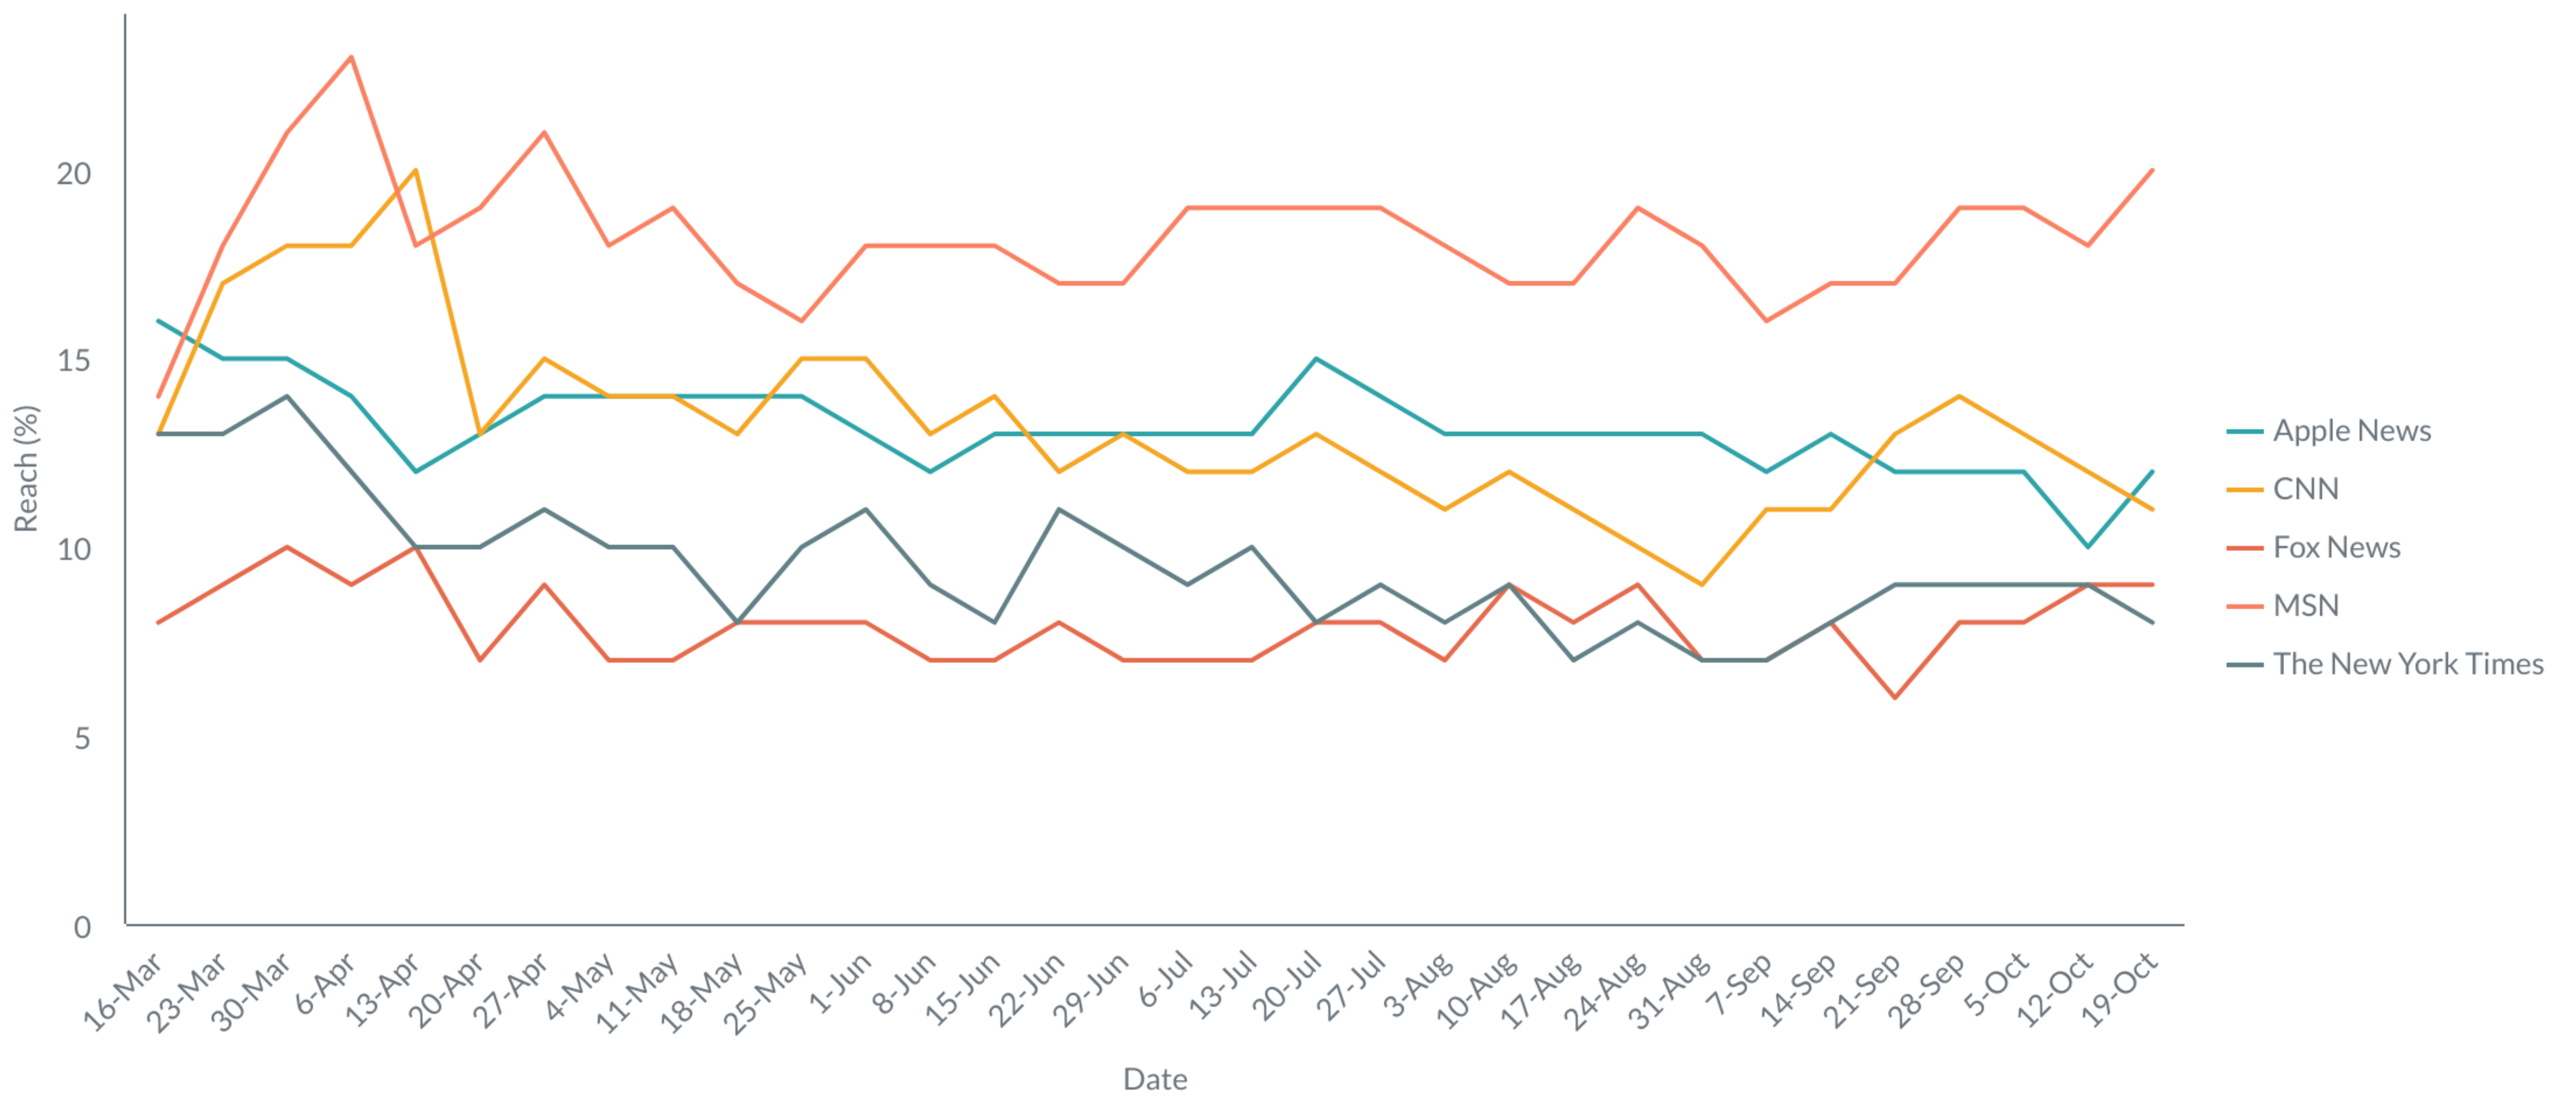

2020 POLITICAL ATLAS

Where do people get their news?

All Respondents

News Reach Trend

News Dwell Trend

Top 3 News Sources

MSN		Apple News		CNN	
	20% Week Reach		12% Week Reach		11% Week Reach
	07 min Average time		30 min Average time		11 min Average time
	20% Reach Biden Expected Vote		13% Reach Biden Expected Vote		17% Reach Biden Expected Vote
	21% Reach Trump Expected Vote		10% Reach Trump Expected Vote		06% Reach Trump Expected Vote

2020 POLITICAL ATLAS

Where do people get their news?

Biden Expected Vote

News Reach Trend

News Dwell Trend

Top 3 News Sources

<p>MSN</p> <p>20% Week Reach</p> <p>10 min Average time</p> <p>21% Reach Trump Expected Vote</p>	<p>CNN</p> <p>17% Week Reach</p> <p>14 min Average time</p> <p>06% Reach Trump Expected Vote</p>	<p>Apple News</p> <p>13% Week Reach</p> <p>34 min Average time</p> <p>08% Reach Trump Expected Vote</p>
---	---	--

2020 POLITICAL ATLAS

Where do people get their news?

Republican

News Reach Trend

News Dwell Trend

Top 3 News Sources

MSN		Apple News		Fox News	
	22% Week Reach		10% Week Reach		10% Week Reach
	03 min Average time		30 min Average time		13 min Average time
	16% Reach Independent		12% Reach Independent		11% Reach Independent
	22% Reach Democrat		12% Reach Democrat		06% Reach Democrat

2020 POLITICAL ATLAS

Where do people get their news?

Democrat

News Reach Trend

News Dwell Trend

Top 3 News Sources

MSN		CNN		Apple News	
	22% Week Reach		17% Week Reach		12% Week Reach
	09 min Average time		08 min Average time		45 min Average time
	16% Reach Independent		13% Reach Independent		12% Reach Independent
	22% Reach Republican		06% Reach Republican		10% Reach Republican