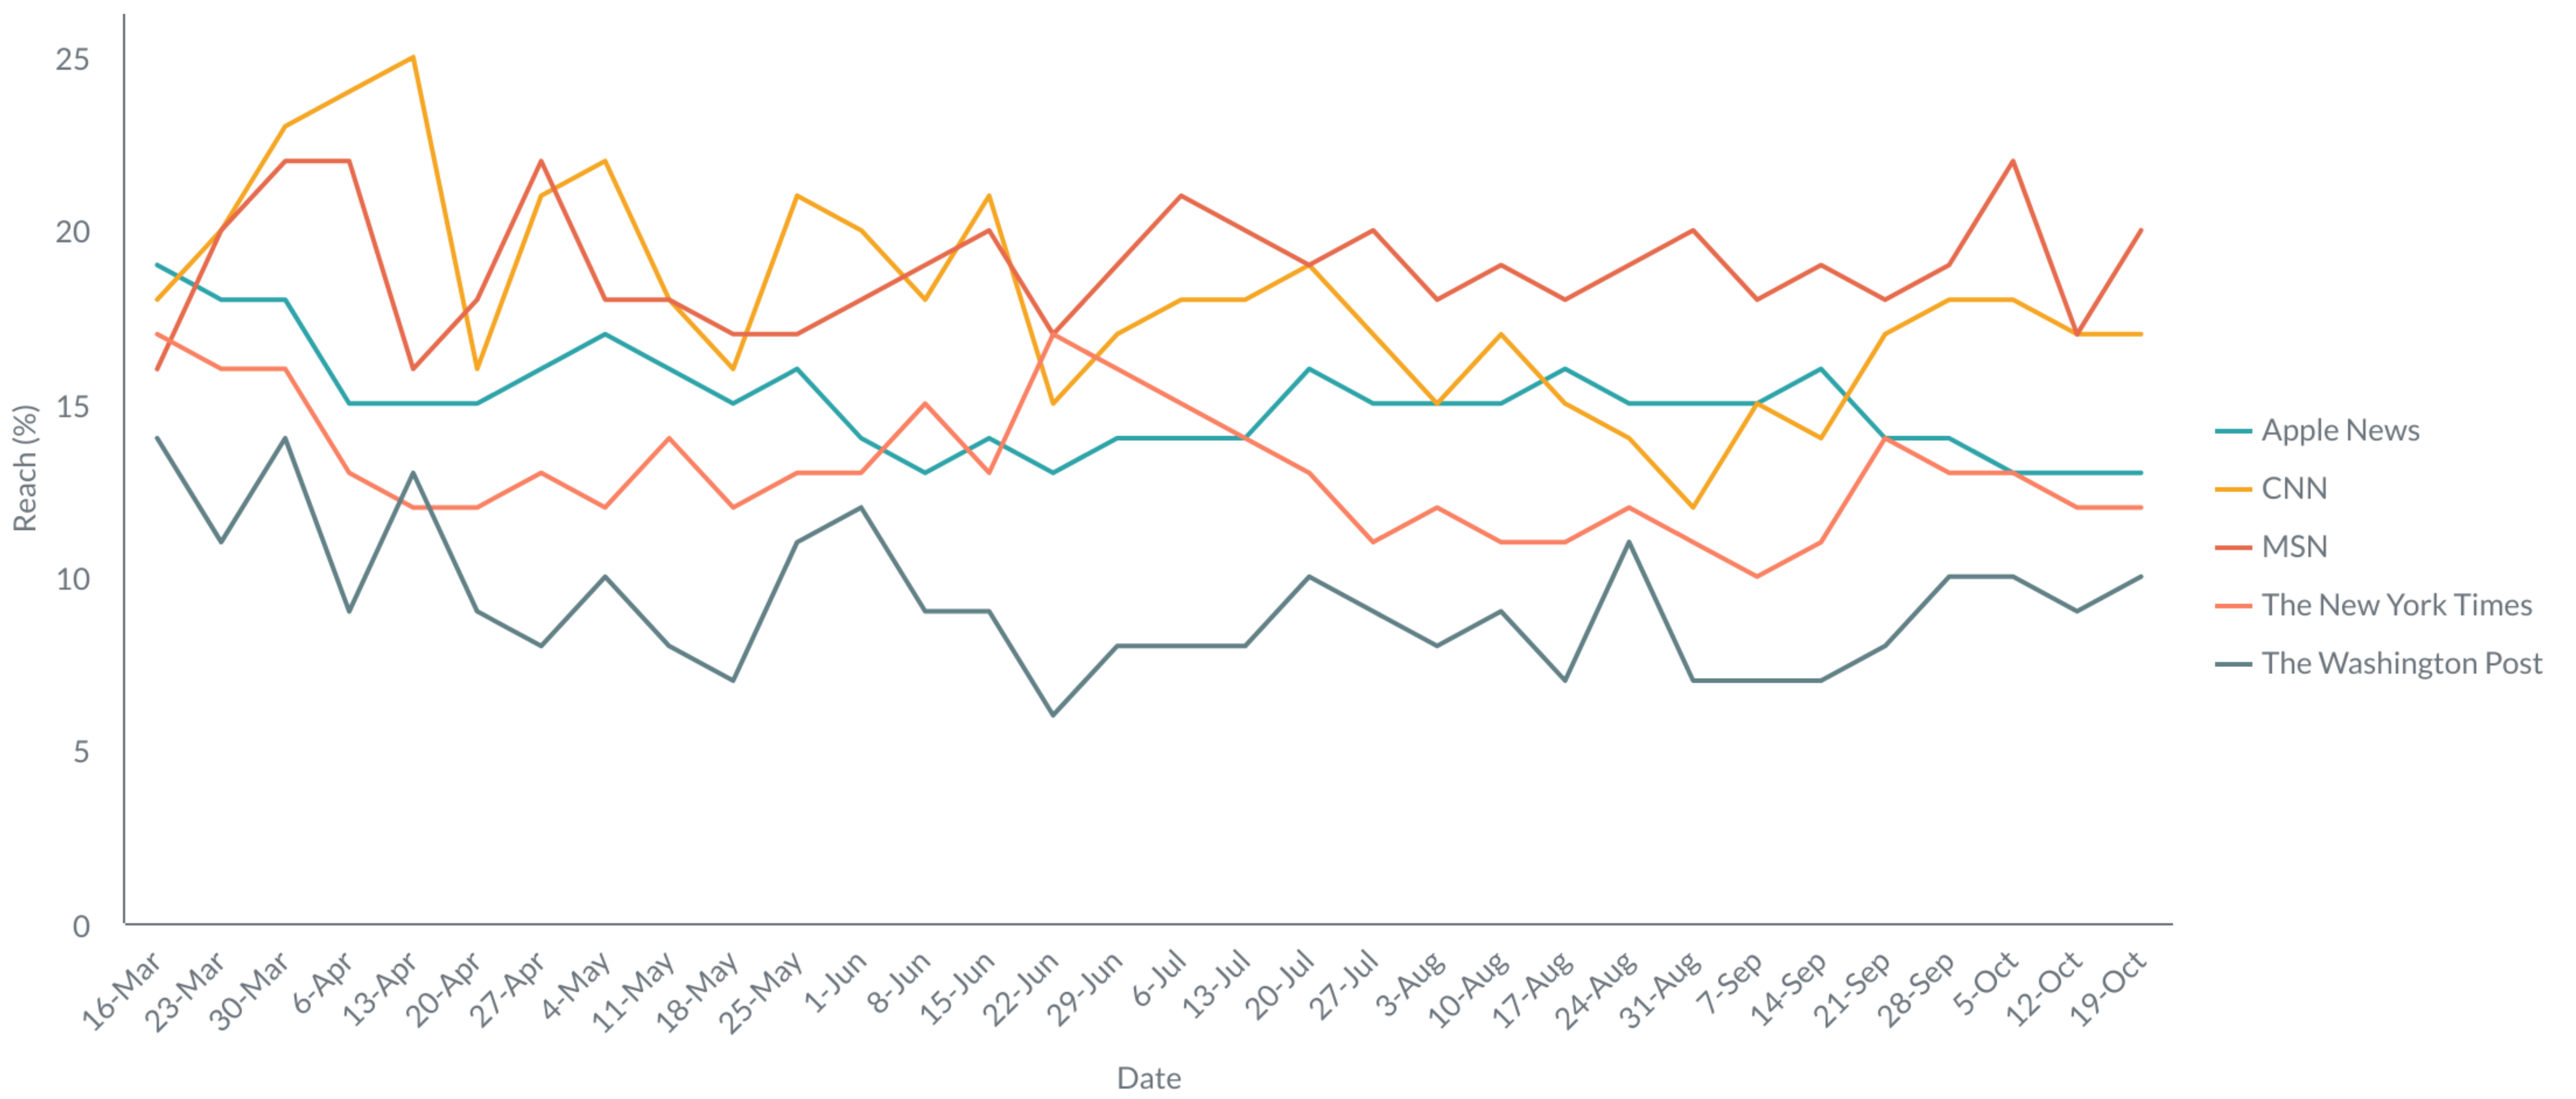

2020 POLITICAL ATLAS

Where do people get their news?

All Respondents

News Reach Trend

News Dwell Trend

Top 3 News Sources

MSN		Apple News		CNN	
	20% Week Reach		12% Week Reach		11% Week Reach
	07 min Average time		30 min Average time		11 min Average time
	20% Reach Biden Expected Vote		13% Reach Biden Expected Vote		17% Reach Biden Expected Vote
	21% Reach Trump Expected Vote		10% Reach Trump Expected Vote		06% Reach Trump Expected Vote

2020 POLITICAL ATLAS

Where do people get their news?

Biden Expected Vote

News Reach Trend

News Dwell Trend

Top 3 News Sources

<p>MSN</p> <p>20% Week Reach</p> <p>10 min Average time</p> <p>21% Reach Trump Expected Vote</p>	<p>CNN</p> <p>17% Week Reach</p> <p>14 min Average time</p> <p>06% Reach Trump Expected Vote</p>	<p>Apple News</p> <p>13% Week Reach</p> <p>34 min Average time</p> <p>08% Reach Trump Expected Vote</p>
---	---	--

2020 POLITICAL ATLAS

Where do people get their news?

Republican

News Reach Trend

News Dwell Trend

Top 3 News Sources

MSN		Apple News		Fox News	
	22% Week Reach		10% Week Reach		10% Week Reach
	03 min Average time		30 min Average time		13 min Average time
	16% Reach Independent		12% Reach Independent		11% Reach Independent
	22% Reach Democrat		12% Reach Democrat		06% Reach Democrat

2020 POLITICAL ATLAS

Where do people get their news?

Democrat

News Reach Trend

News Dwell Trend

Top 3 News Sources

MSN		CNN		Apple News	
	22% Week Reach		17% Week Reach		12% Week Reach
	09 min Average time		08 min Average time		45 min Average time
	16% Reach Independent		13% Reach Independent		12% Reach Independent
	22% Reach Republican		06% Reach Republican		10% Reach Republican