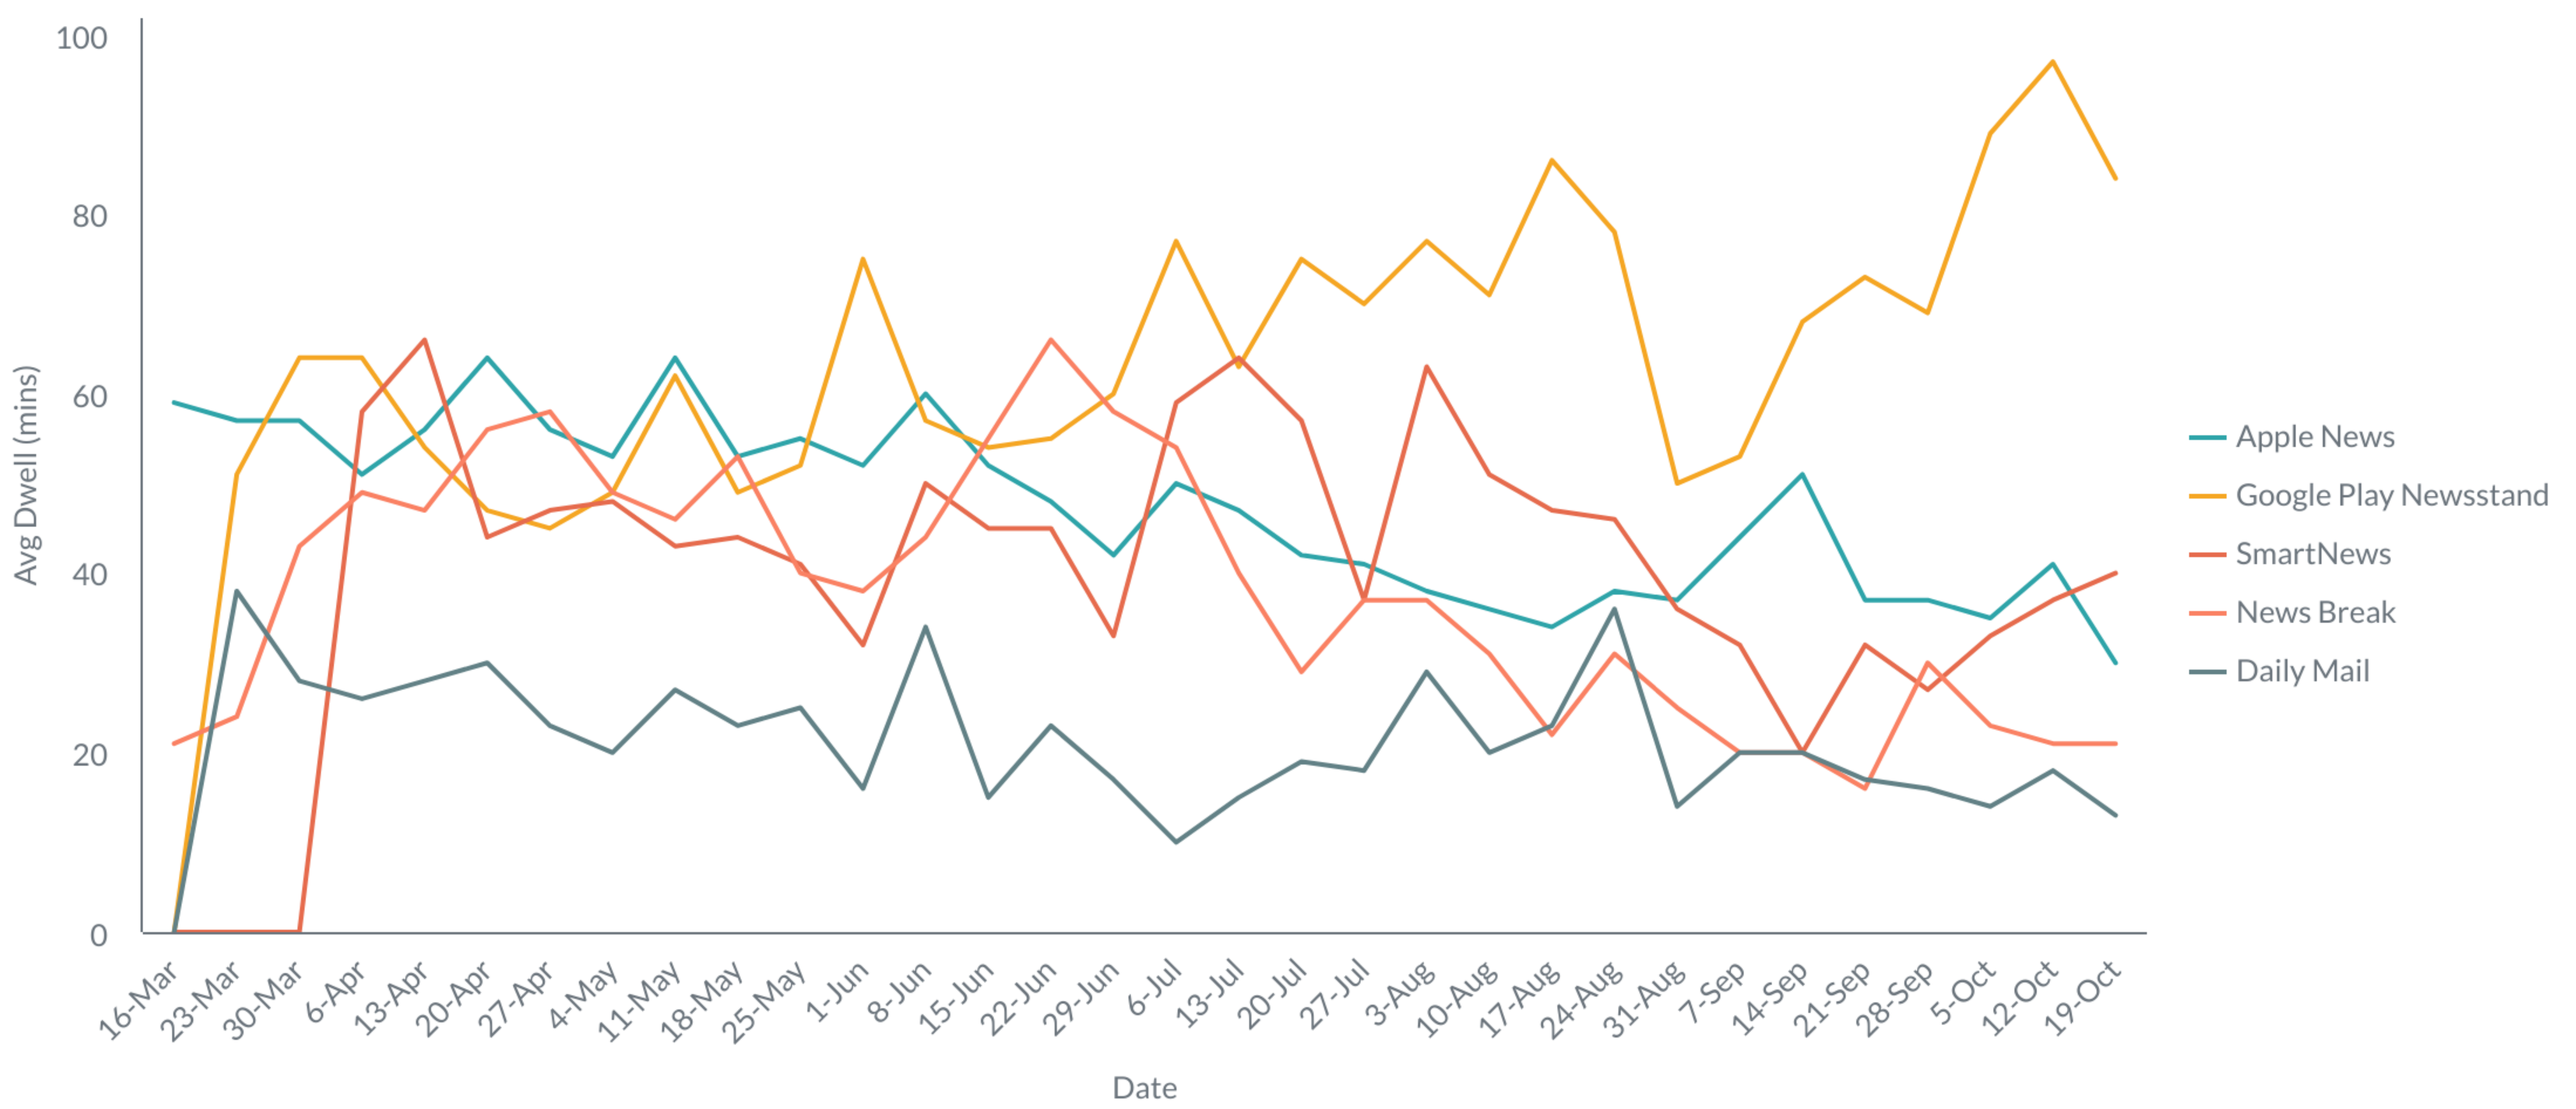

2020 POLITICAL ATLAS

Where do people get their news?

All Respondents

News Reach Trend

News Dwell Trend

Top 3 News Sources

MSN		Apple News		CNN	
	20% Week Reach		12% Week Reach		11% Week Reach
	07 min Average time		30 min Average time		11 min Average time
	20% Reach Biden Expected Vote		13% Reach Biden Expected Vote		17% Reach Biden Expected Vote
	21% Reach Trump Expected Vote		10% Reach Trump Expected Vote		06% Reach Trump Expected Vote

2020 POLITICAL ATLAS

Where do people get their news?

Biden Expected Vote

News Reach Trend

News Dwell Trend

Top 3 News Sources

<p>MSN</p> <p>20% Week Reach</p> <p>10 min Average time</p> <p>21% Reach Trump Expected Vote</p>	<p>CNN</p> <p>17% Week Reach</p> <p>14 min Average time</p> <p>06% Reach Trump Expected Vote</p>	<p>Apple News</p> <p>13% Week Reach</p> <p>34 min Average time</p> <p>08% Reach Trump Expected Vote</p>
---	---	--

2020 POLITICAL ATLAS

Where do people get their news?

Republican

News Reach Trend

News Dwell Trend

Top 3 News Sources

MSN		Apple News		Fox News	
	22% Week Reach		10% Week Reach		10% Week Reach
	03 min Average time		30 min Average time		13 min Average time
	16% Reach Independent		12% Reach Independent		11% Reach Independent
	22% Reach Democrat		12% Reach Democrat		06% Reach Democrat

2020 POLITICAL ATLAS

Where do people get their news?

Democrat

News Reach Trend

News Dwell Trend

Top 3 News Sources

MSN		CNN		Apple News	
	22% Week Reach		17% Week Reach		12% Week Reach
	09 min Average time		08 min Average time		45 min Average time
	16% Reach Independent		13% Reach Independent		12% Reach Independent
	22% Reach Republican		06% Reach Republican		10% Reach Republican