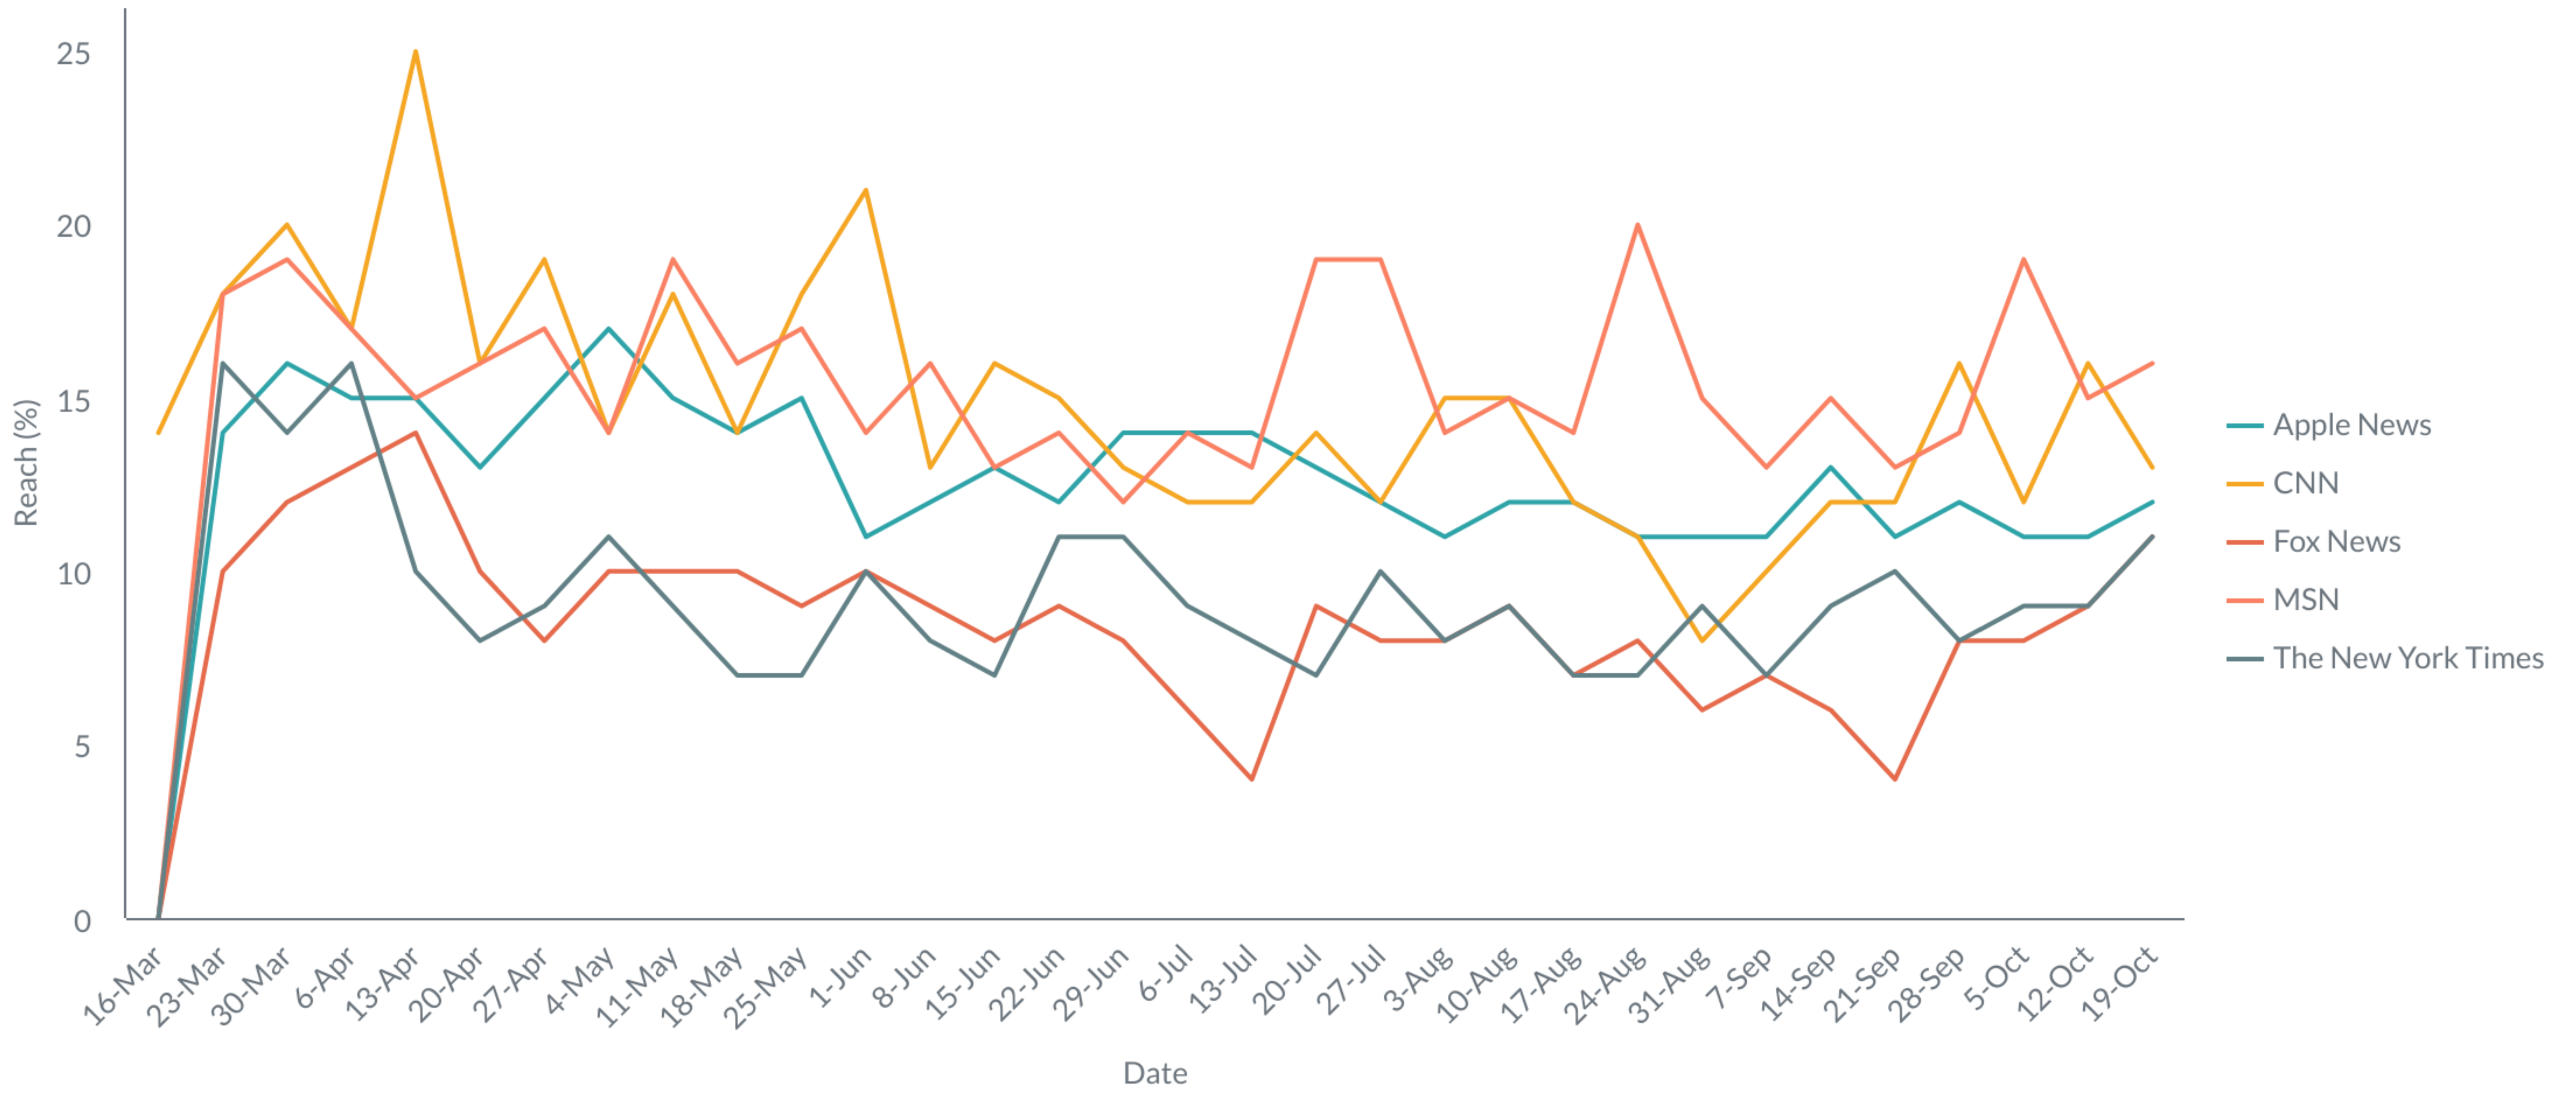

2020 POLITICAL ATLAS

Where do people get their news?

Republican

News Reach Trend

News Dwell Trend

Top 3 News Sources

MSN		Apple News		Fox News	
	22% Week Reach		10% Week Reach		10% Week Reach
	03 min Average time		30 min Average time		13 min Average time
	16% Reach Independent		12% Reach Independent		11% Reach Independent
	22% Reach Democrat		12% Reach Democrat		06% Reach Democrat

2020 POLITICAL ATLAS

Where do people get their news?

Democrat

News Reach Trend

News Dwell Trend

Top 3 News Sources

MSN		CNN		Apple News	
	22% Week Reach		17% Week Reach		12% Week Reach
	09 min Average time		08 min Average time		45 min Average time
	16% Reach Independent		13% Reach Independent		12% Reach Independent
	22% Reach Republican		06% Reach Republican		10% Reach Republican

2020 POLITICAL ATLAS

Where do people get their news?

Independent

News Reach Trend

News Dwell Trend

Top 3 News Sources

MSN		CNN		Apple News	
	16% Week Reach		13% Week Reach		12% Week Reach
	08 min Average time		19 min Average time		15 min Average time
	22% Reach Democrat		17% Reach Democrat		12% Reach Democrat
	22% Reach Republican		06% Reach Republican		10% Reach Republican