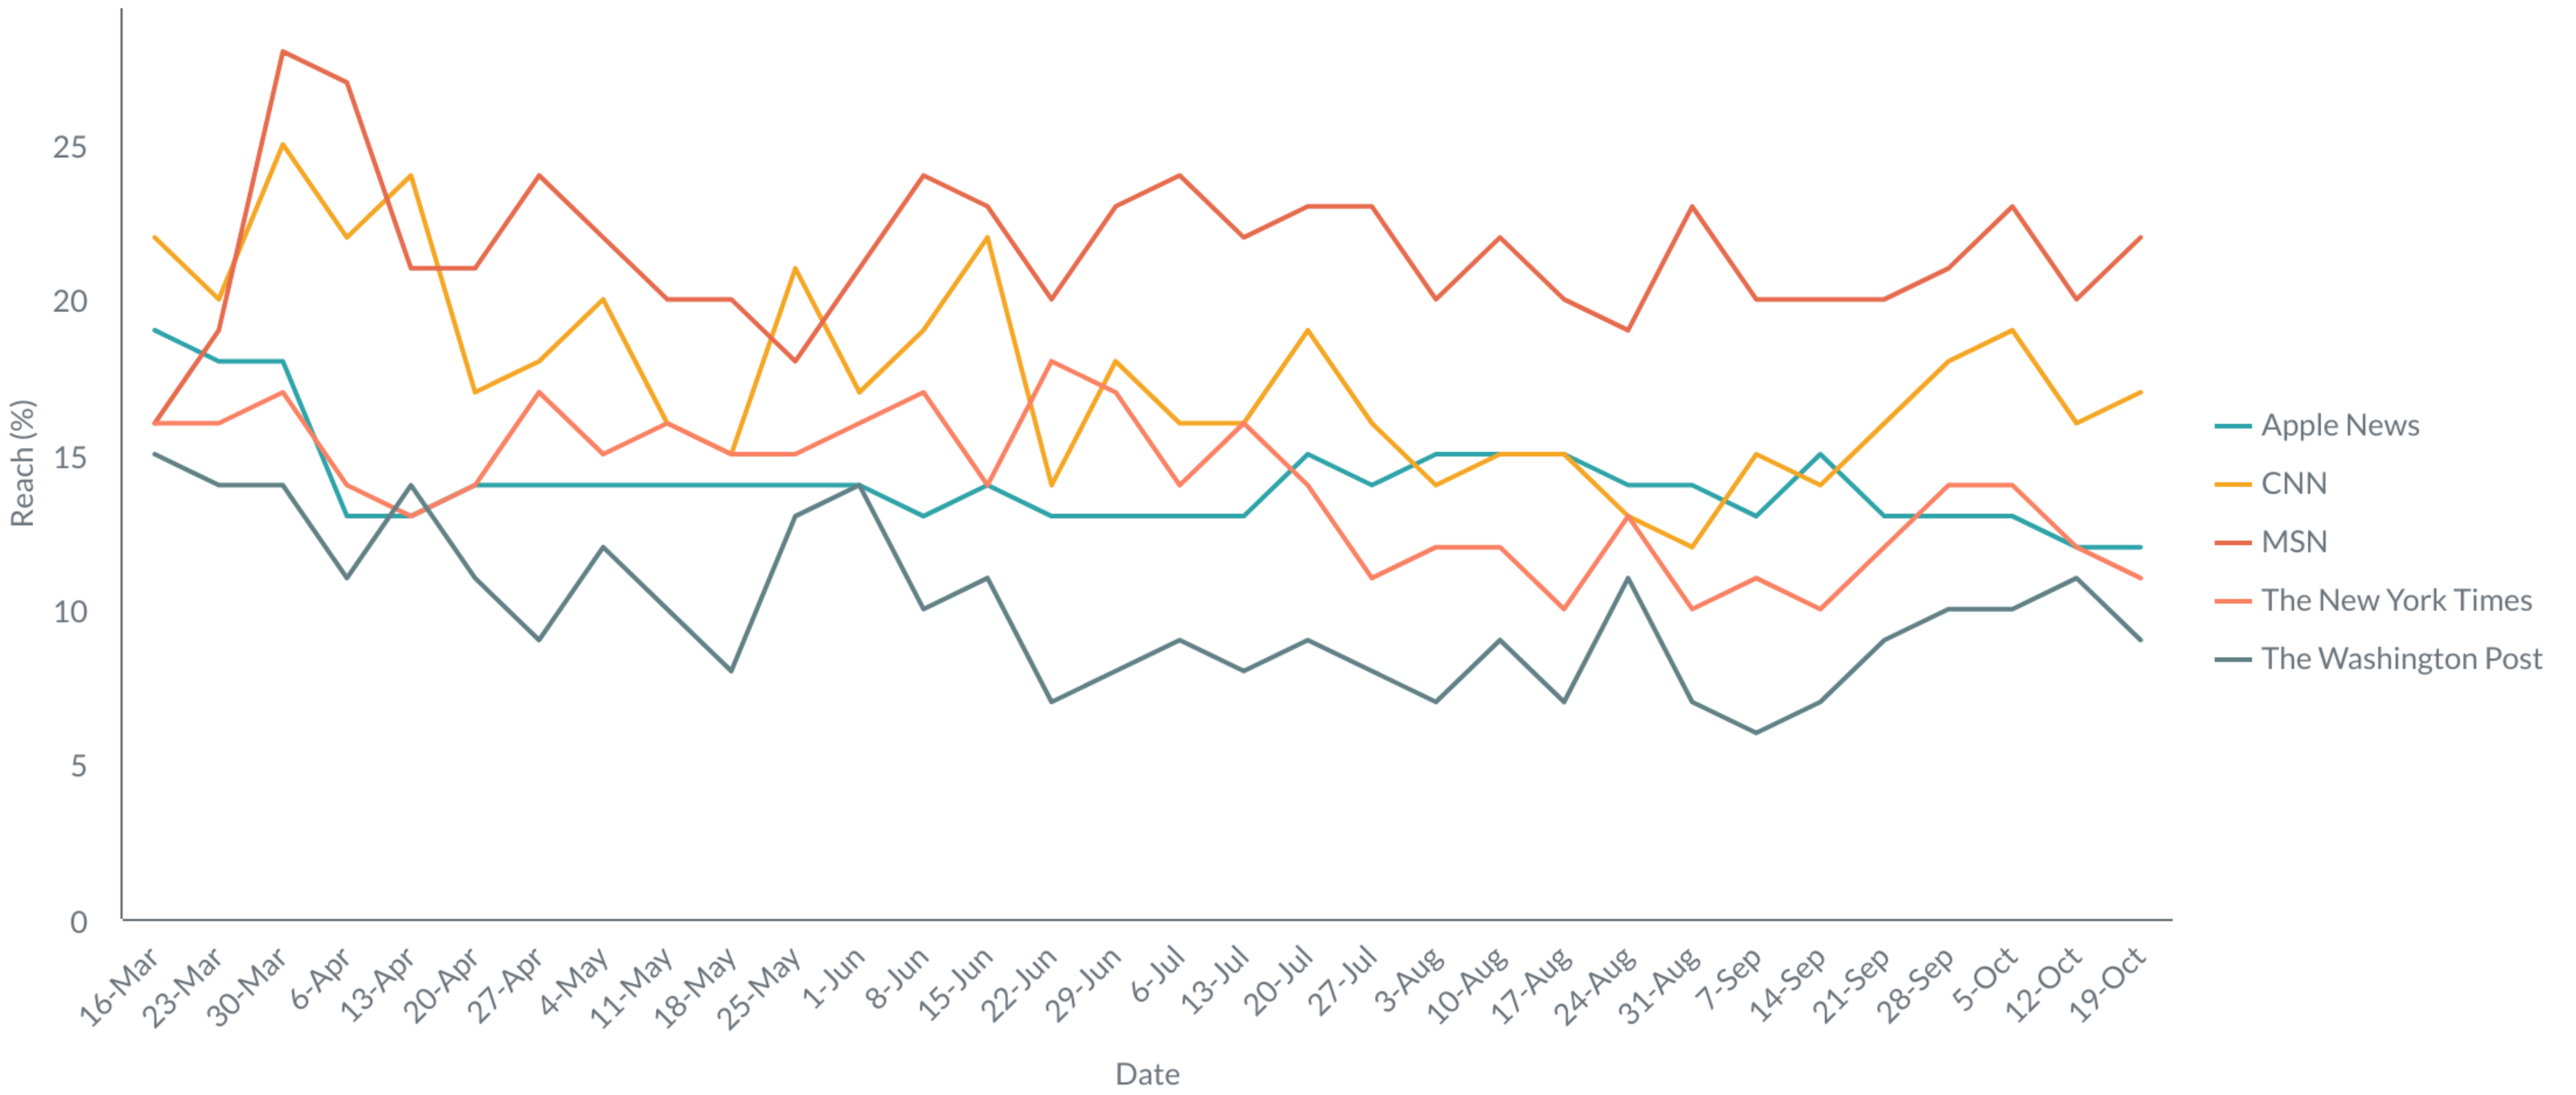

2020 POLITICAL ATLAS

Where do people get their news?

Republican

News Reach Trend

News Dwell Trend

Top 3 News Sources

MSN		Apple News		Fox News	
	22% Week Reach		10% Week Reach		10% Week Reach
	03 min Average time		30 min Average time		13 min Average time
	16% Reach Independent		12% Reach Independent		11% Reach Independent
	22% Reach Democrat		12% Reach Democrat		06% Reach Democrat

2020 POLITICAL ATLAS

Where do people get their news?

Democrat

News Reach Trend

News Dwell Trend

Top 3 News Sources

MSN		CNN		Apple News	
	22% Week Reach		17% Week Reach		12% Week Reach
	09 min Average time		08 min Average time		45 min Average time
	16% Reach Independent		13% Reach Independent		12% Reach Independent
	22% Reach Republican		06% Reach Republican		10% Reach Republican

2020 POLITICAL ATLAS

Where do people get their news?

Independent

News Reach Trend

News Dwell Trend

Top 3 News Sources

MSN		CNN		Apple News	
	16% Week Reach		13% Week Reach		12% Week Reach
	08 min Average time		19 min Average time		15 min Average time
	22% Reach Democrat		17% Reach Democrat		12% Reach Democrat
	22% Reach Republican		06% Reach Republican		10% Reach Republican