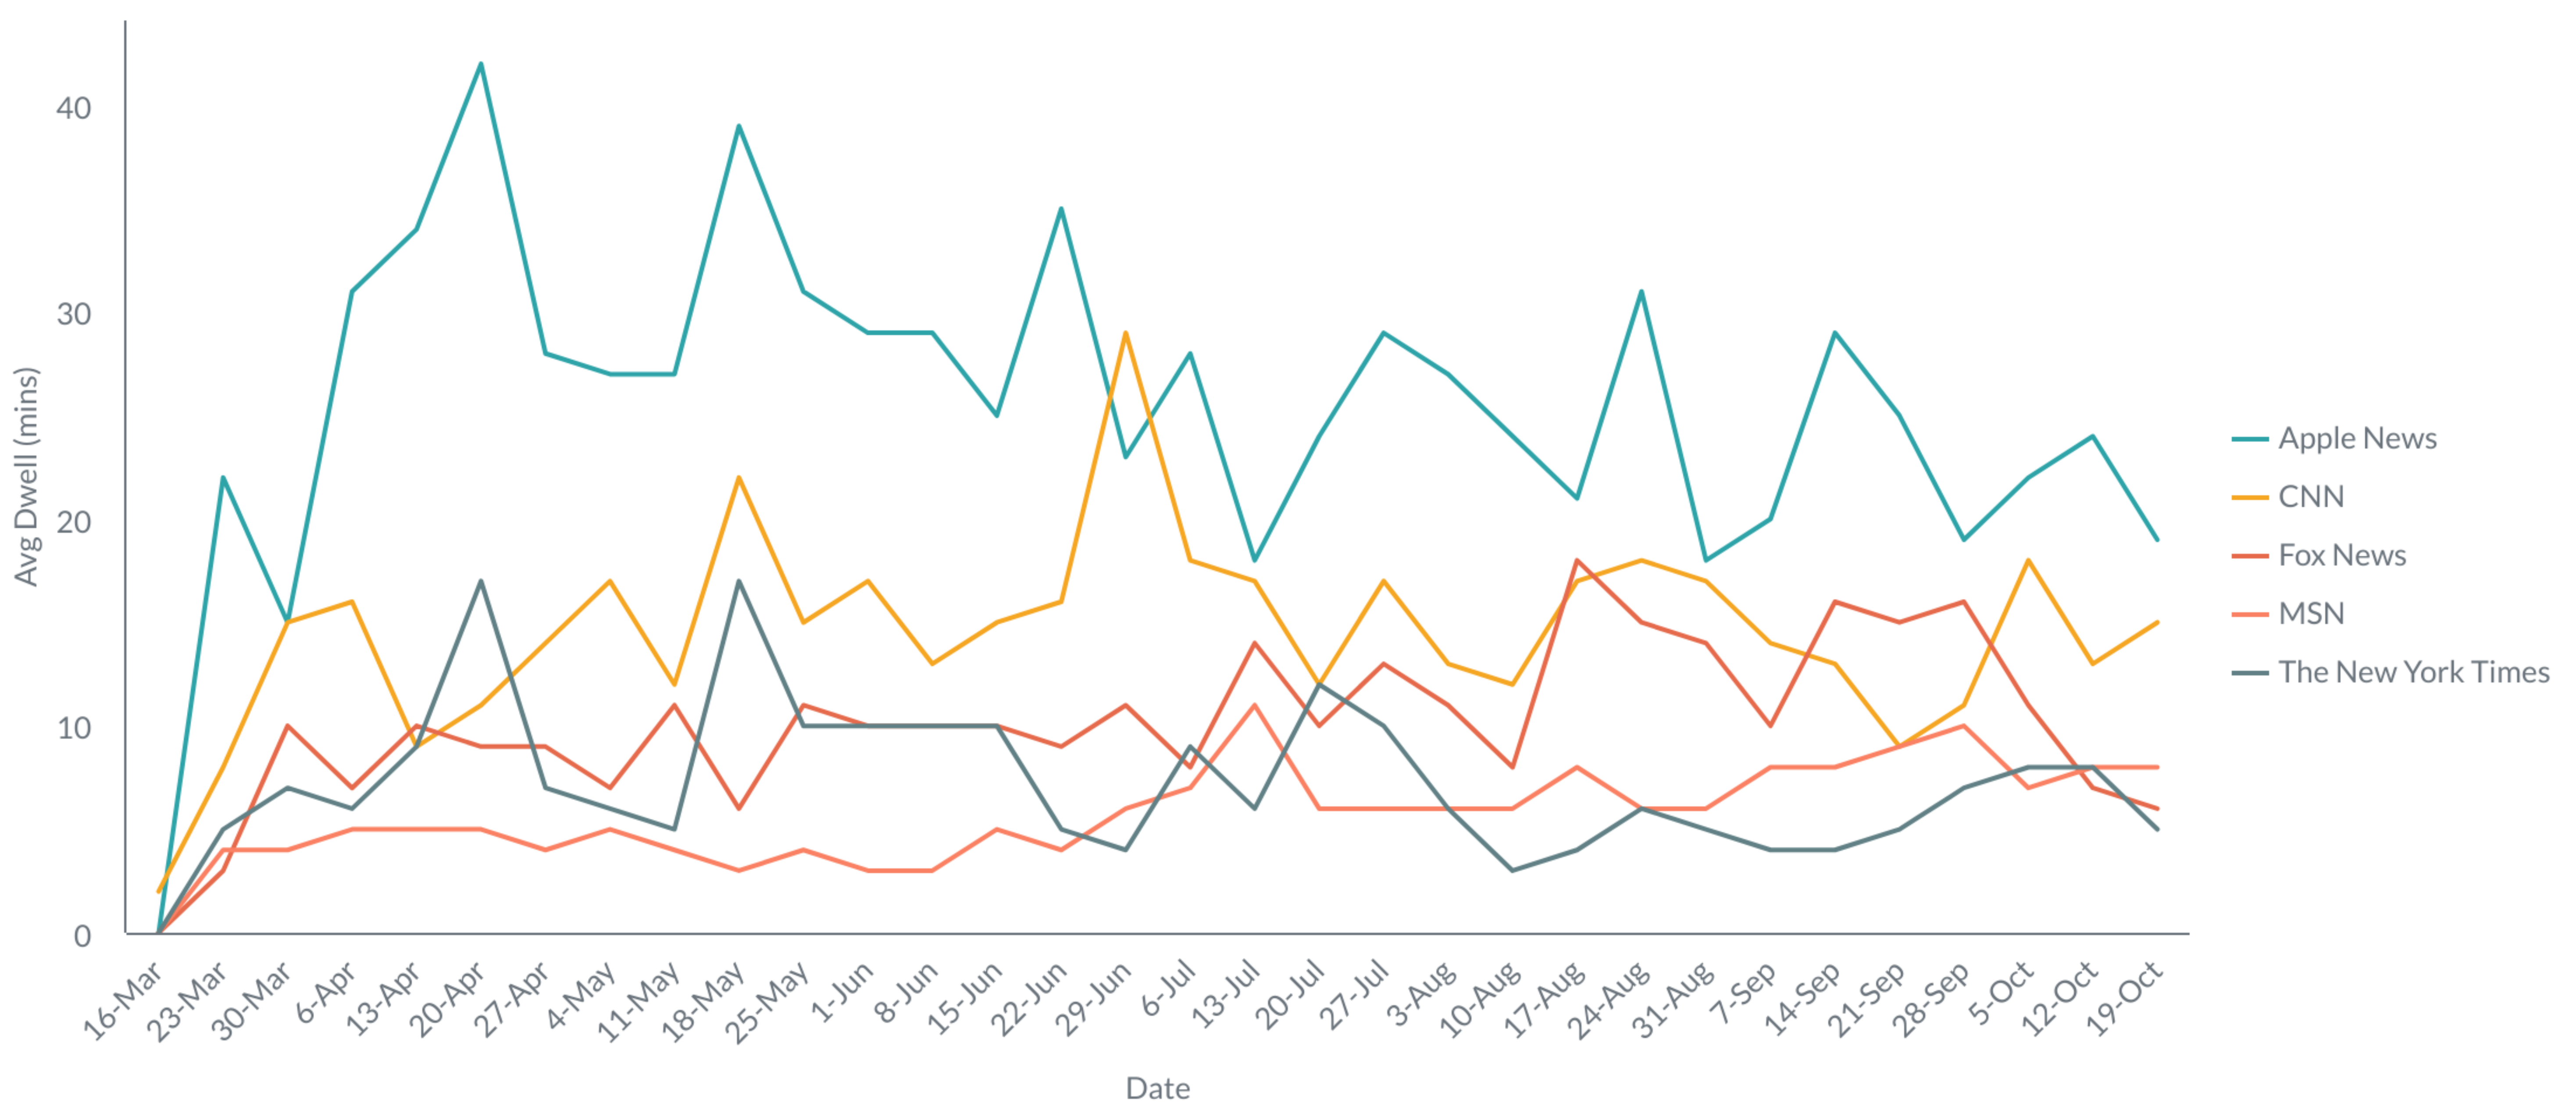

2020 POLITICAL ATLAS

Where do people get their news?

Democrat

News Reach Trend

News Dwell Trend

Top 3 News Sources

MSN		CNN		Apple News	
	22% Week Reach		17% Week Reach		12% Week Reach
	09 min Average time		08 min Average time		45 min Average time
	16% Reach Independent		13% Reach Independent		12% Reach Independent
	22% Reach Republican		06% Reach Republican		10% Reach Republican

2020 POLITICAL ATLAS

Where do people get their news?

Independent

News Reach Trend

News Dwell Trend

Top 3 News Sources

MSN		CNN		Apple News	
	16% Week Reach		13% Week Reach		12% Week Reach
	08 min Average time		19 min Average time		15 min Average time
	22% Reach Democrat		17% Reach Democrat		12% Reach Democrat
	22% Reach Republican		06% Reach Republican		10% Reach Republican