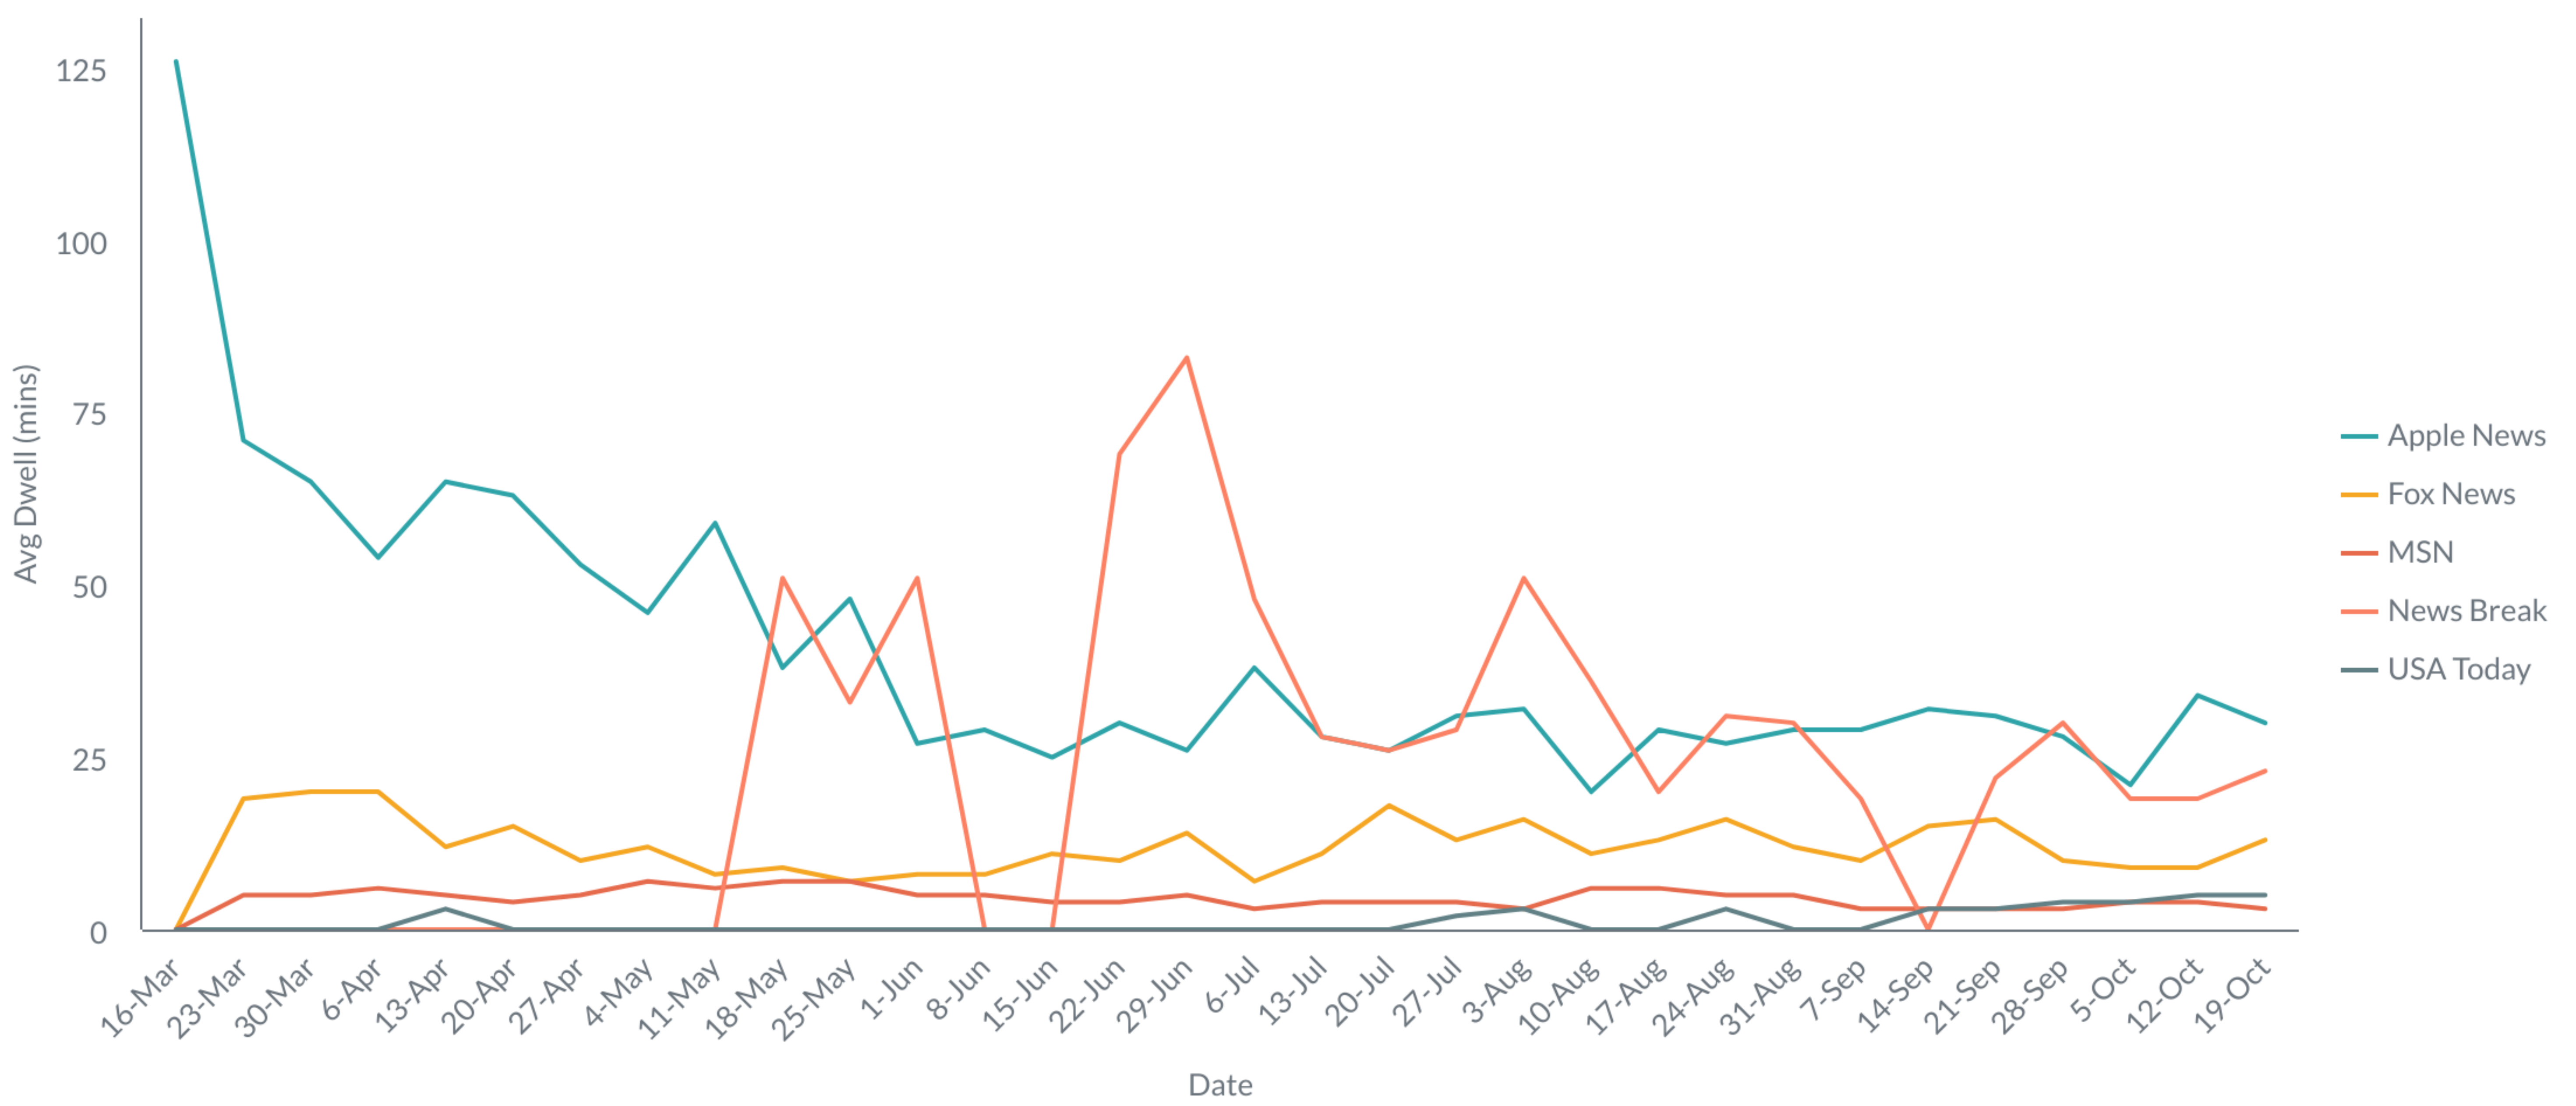

2020 POLITICAL ATLAS

Where do people get their news?

Republican

News Reach Trend

News Dwell Trend

Top 3 News Sources

MSN		Apple News		Fox News	
	22% Week Reach		10% Week Reach		10% Week Reach
	03 min Average time		30 min Average time		13 min Average time
	16% Reach Independent		12% Reach Independent		11% Reach Independent
	22% Reach Democrat		12% Reach Democrat		06% Reach Democrat

2020 POLITICAL ATLAS

Where do people get their news?

Democrat

News Reach Trend

News Dwell Trend

Top 3 News Sources

MSN		CNN		Apple News	
	22% Week Reach		17% Week Reach		12% Week Reach
	09 min Average time		08 min Average time		45 min Average time
	16% Reach Independent		13% Reach Independent		12% Reach Independent
	22% Reach Republican		06% Reach Republican		10% Reach Republican

2020 POLITICAL ATLAS

Where do people get their news?

Independent

News Reach Trend

News Dwell Trend

Top 3 News Sources

MSN		CNN		Apple News	
	16% Week Reach		13% Week Reach		12% Week Reach
	08 min Average time		19 min Average time		15 min Average time
	22% Reach Democrat		17% Reach Democrat		12% Reach Democrat
	22% Reach Republican		06% Reach Republican		10% Reach Republican