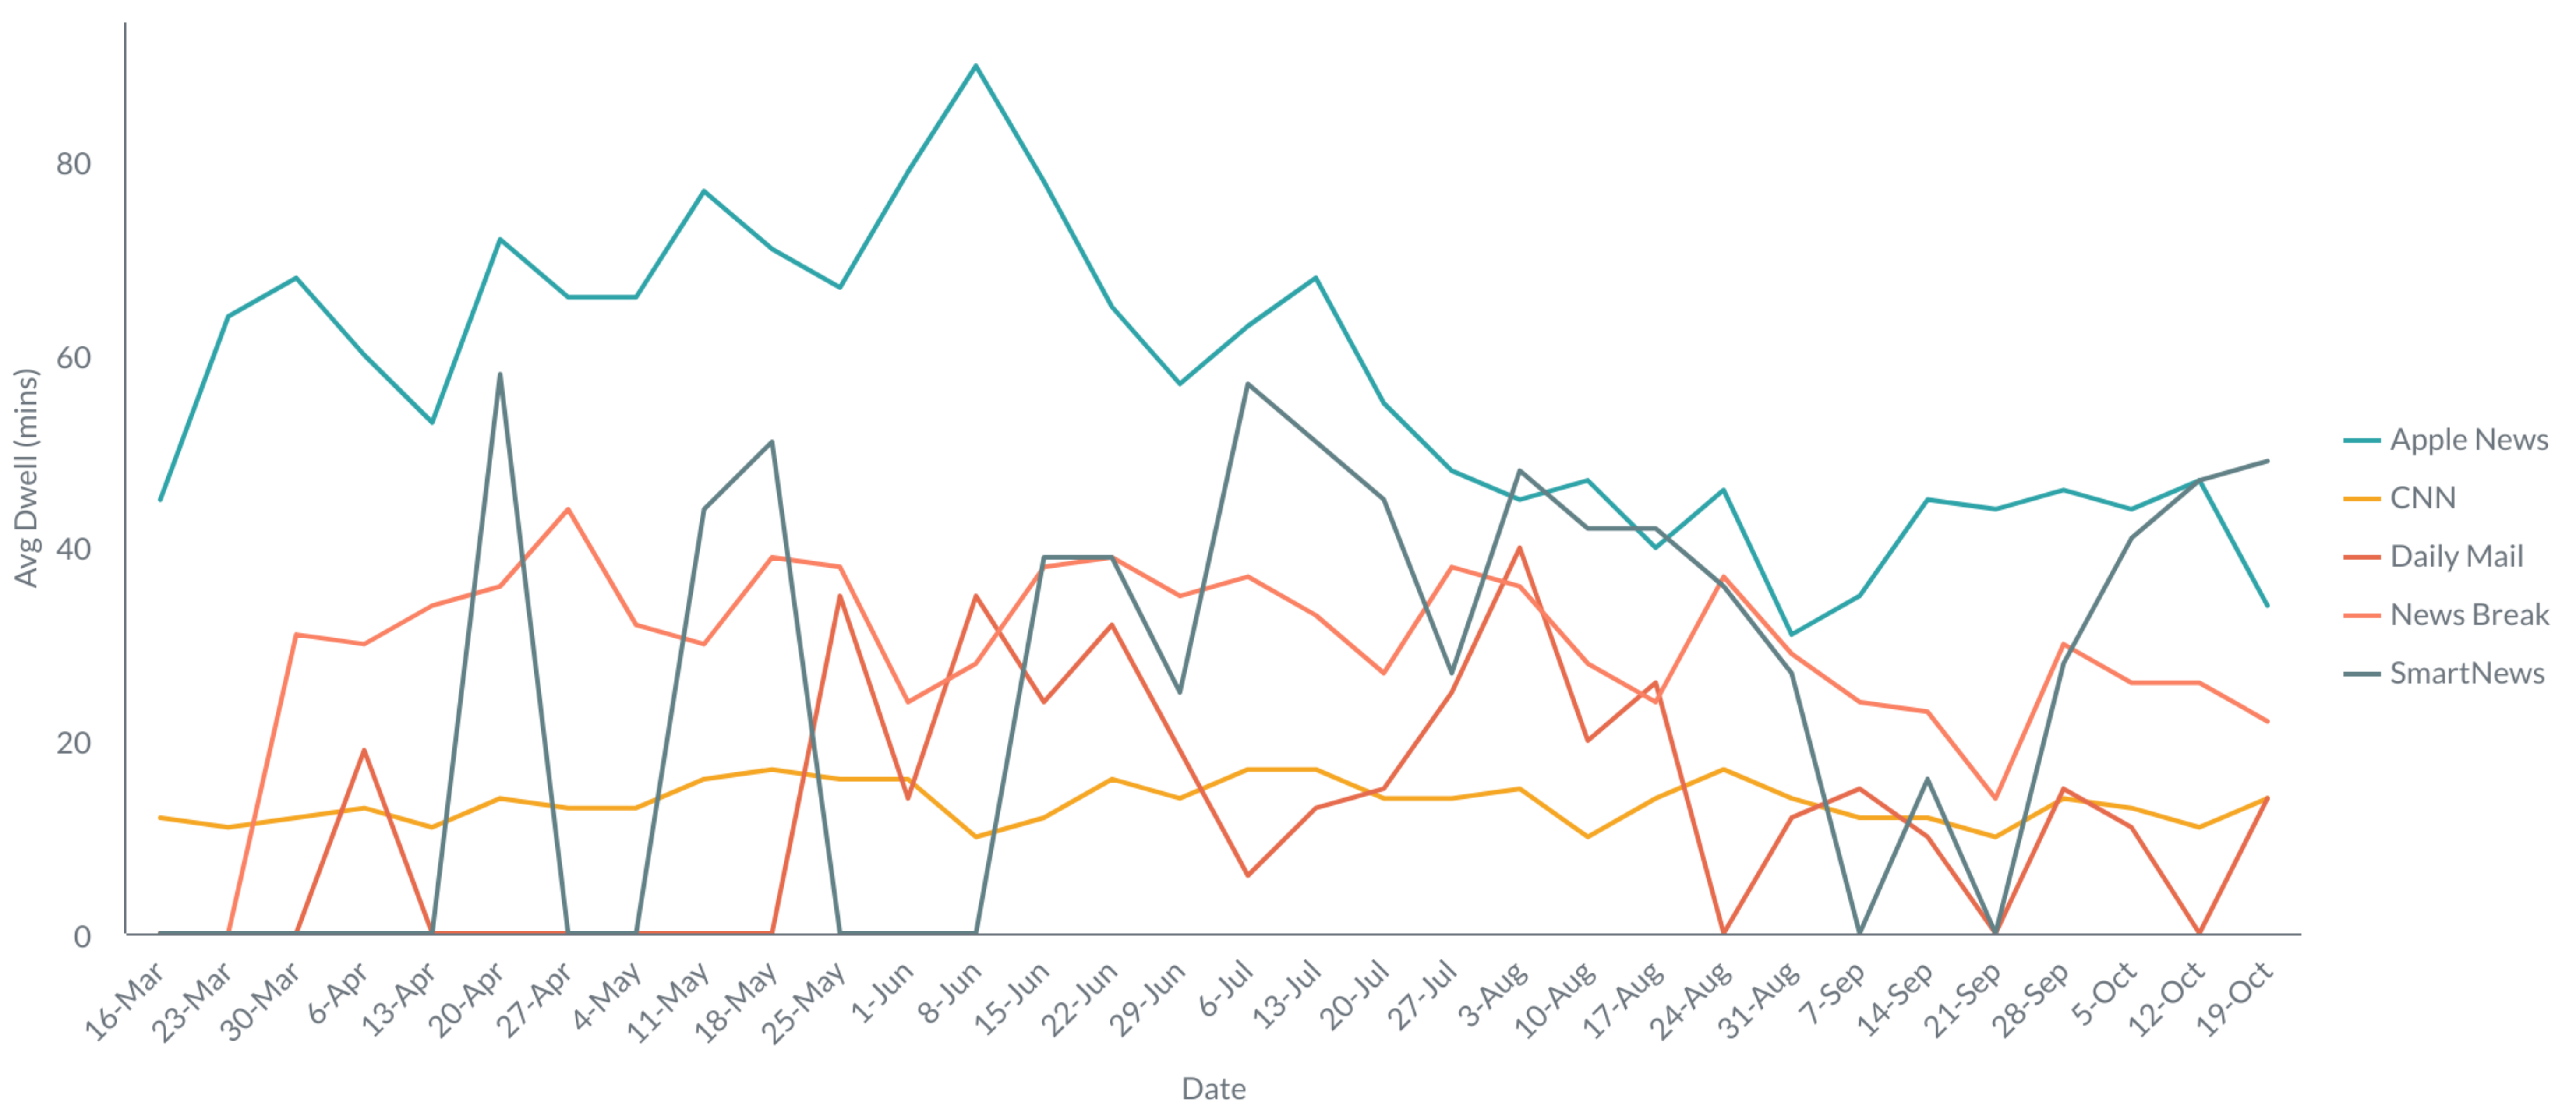

2020 POLITICAL ATLAS

Where do people get their news?

Biden Expected Vote

News Reach Trend

News Dwell Trend

Top 3 News Sources

<p>MSN</p> <p>20% Week Reach</p> <p>10 min Average time</p> <p>21% Reach Trump Expected Vote</p>	<p>CNN</p> <p>17% Week Reach</p> <p>14 min Average time</p> <p>06% Reach Trump Expected Vote</p>	<p>Apple News</p> <p>13% Week Reach</p> <p>34 min Average time</p> <p>08% Reach Trump Expected Vote</p>
---	---	--

2020 POLITICAL ATLAS

Where do people get their news?

Trump Expected Vote

News Reach Trend

News Dwell Trend

Top 3 News Sources

MSN	Fox News	Apple News
<p>21% Week Reach</p>	<p>12% Week Reach</p>	<p>10% Week Reach</p>
<p>03 min Average time</p>	<p>12 min Average time</p>	<p>24 min Average time</p>
<p>20% Reach Biden Expected Vote</p>	<p>07% Reach Biden Expected Vote</p>	<p>13% Reach Biden Expected Vote</p>

2020 POLITICAL ATLAS

Where do people get their news?

Republican

News Reach Trend

News Dwell Trend

Top 3 News Sources

MSN		Apple News		Fox News	
	22% Week Reach		10% Week Reach		10% Week Reach
	03 min Average time		30 min Average time		13 min Average time
	16% Reach Independent		12% Reach Independent		11% Reach Independent
	22% Reach Democrat		12% Reach Democrat		06% Reach Democrat

2020 POLITICAL ATLAS

Where do people get their news?

Democrat

News Reach Trend

News Dwell Trend

Top 3 News Sources

MSN		CNN		Apple News	
	22% Week Reach		17% Week Reach		12% Week Reach
	09 min Average time		08 min Average time		45 min Average time
	16% Reach Independent		13% Reach Independent		12% Reach Independent
	22% Reach Republican		06% Reach Republican		10% Reach Republican