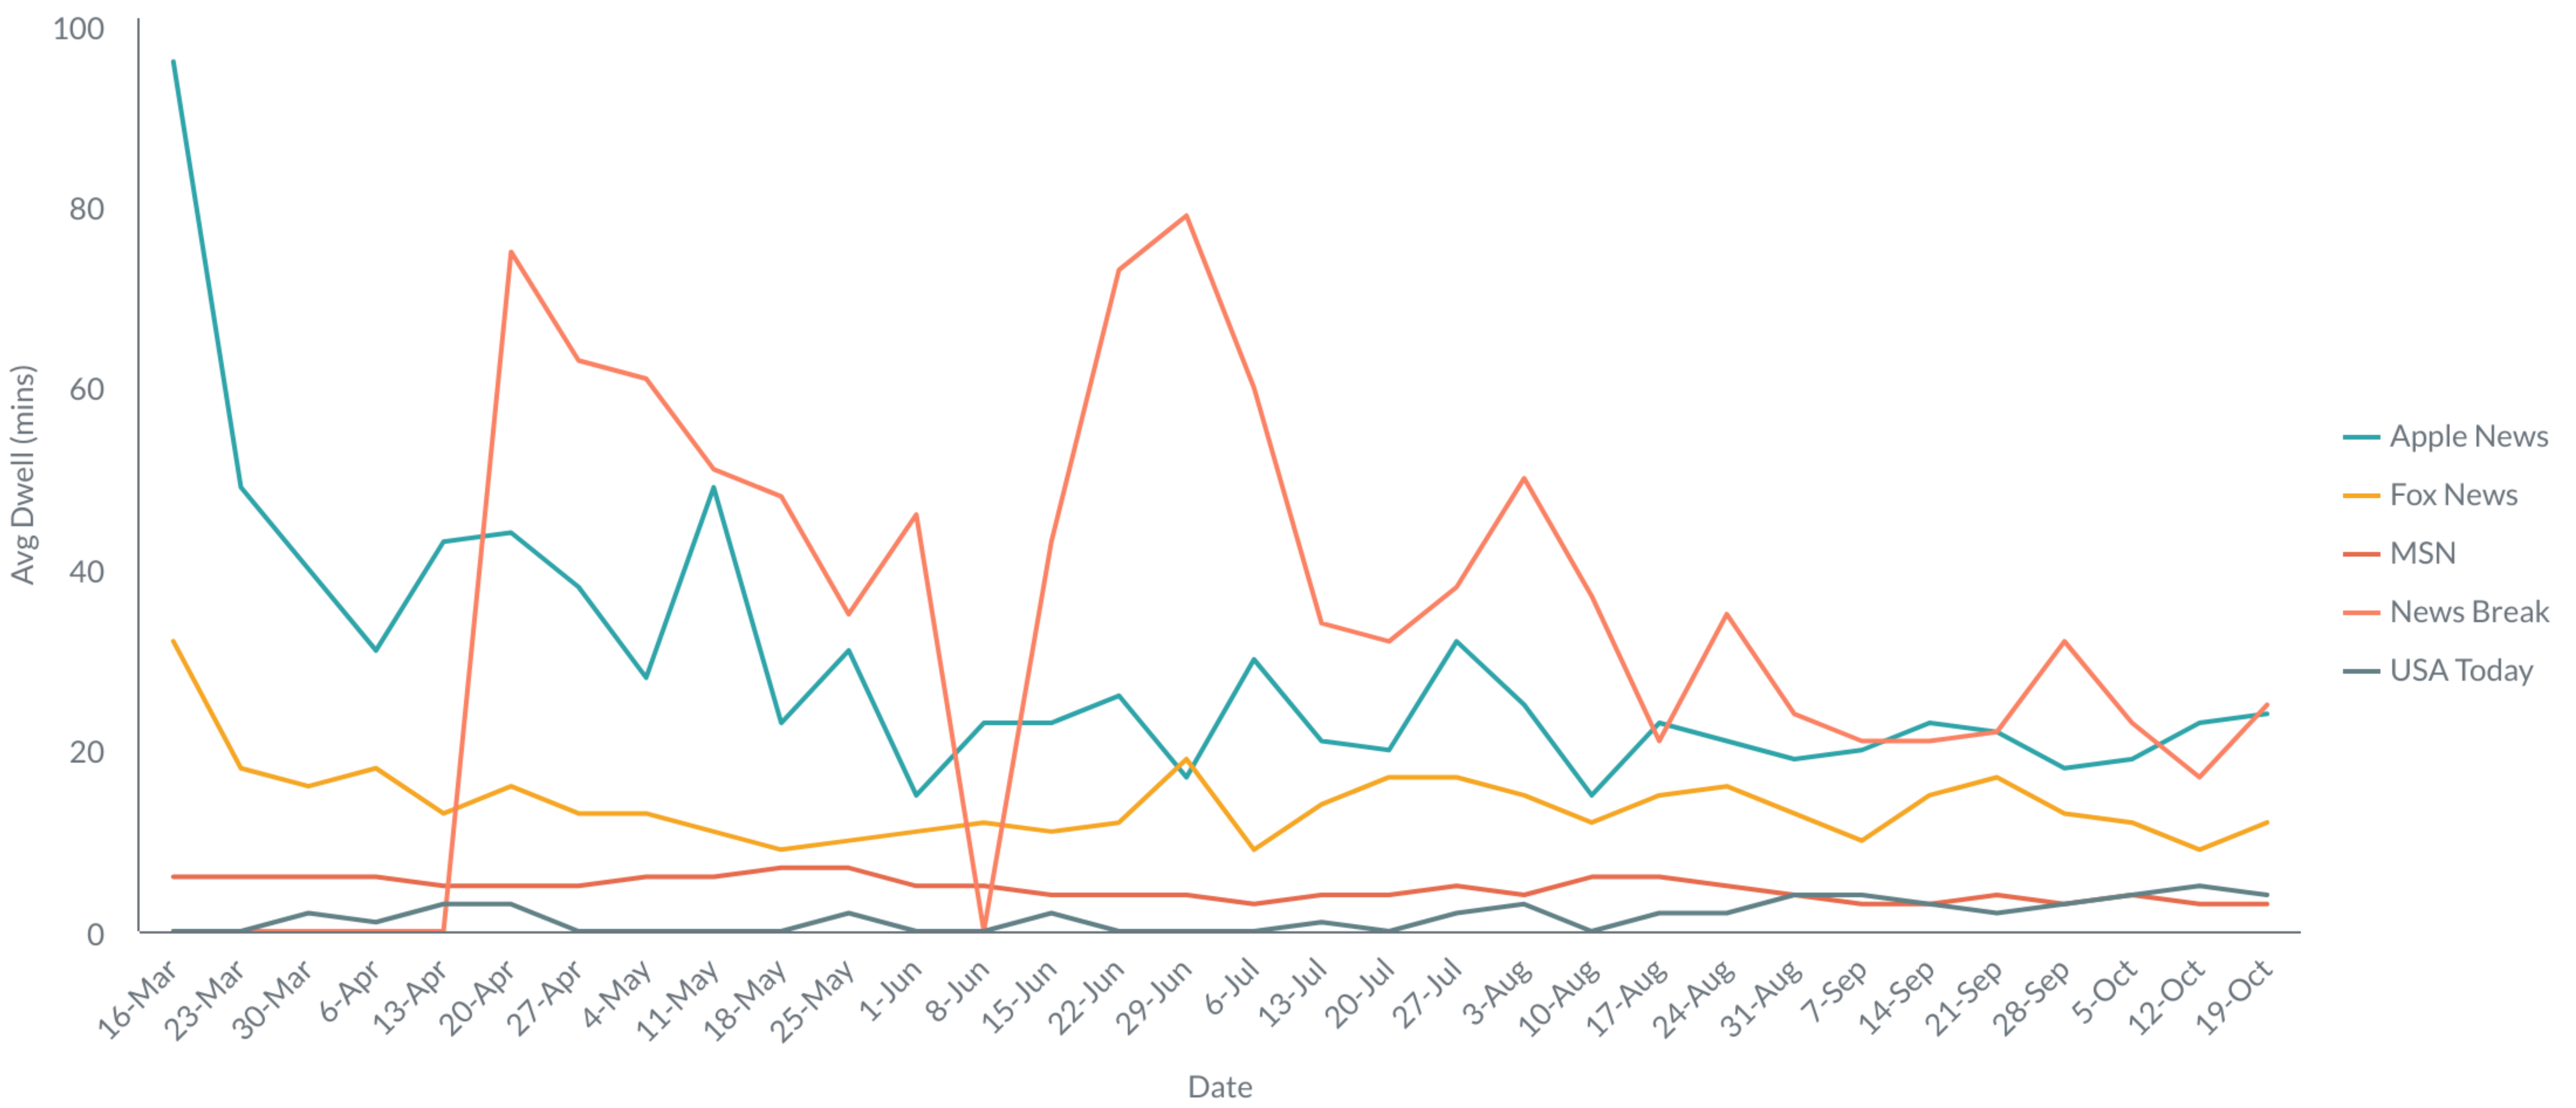

2020 POLITICAL ATLAS

Where do people get their news?

Trump Expected Vote

News Reach Trend

News Dwell Trend

Top 3 News Sources

MSN	Fox News	Apple News
<p>21% Week Reach</p>	<p>12% Week Reach</p>	<p>10% Week Reach</p>
<p>03 min Average time</p>	<p>12 min Average time</p>	<p>24 min Average time</p>
<p>20% Reach Biden Expected Vote</p>	<p>07% Reach Biden Expected Vote</p>	<p>13% Reach Biden Expected Vote</p>

2020 POLITICAL ATLAS

Where do people get their news?

Republican

News Reach Trend

News Dwell Trend

Top 3 News Sources

MSN		Apple News		Fox News	
	22% Week Reach		10% Week Reach		10% Week Reach
	03 min Average time		30 min Average time		13 min Average time
	16% Reach Independent		12% Reach Independent		11% Reach Independent
	22% Reach Democrat		12% Reach Democrat		06% Reach Democrat

2020 POLITICAL ATLAS

Where do people get their news?

Democrat

News Reach Trend

News Dwell Trend

Top 3 News Sources

MSN		CNN		Apple News	
	22% Week Reach		17% Week Reach		12% Week Reach
	09 min Average time		08 min Average time		45 min Average time
	16% Reach Independent		13% Reach Independent		12% Reach Independent
	22% Reach Republican		06% Reach Republican		10% Reach Republican

2020 POLITICAL ATLAS

Where do people get their news?

Independent

News Reach Trend

News Dwell Trend

Top 3 News Sources

MSN		CNN		Apple News	
	16% Week Reach		13% Week Reach		12% Week Reach
	08 min Average time		19 min Average time		15 min Average time
	22% Reach Democrat		17% Reach Democrat		12% Reach Democrat
	22% Reach Republican		06% Reach Republican		10% Reach Republican