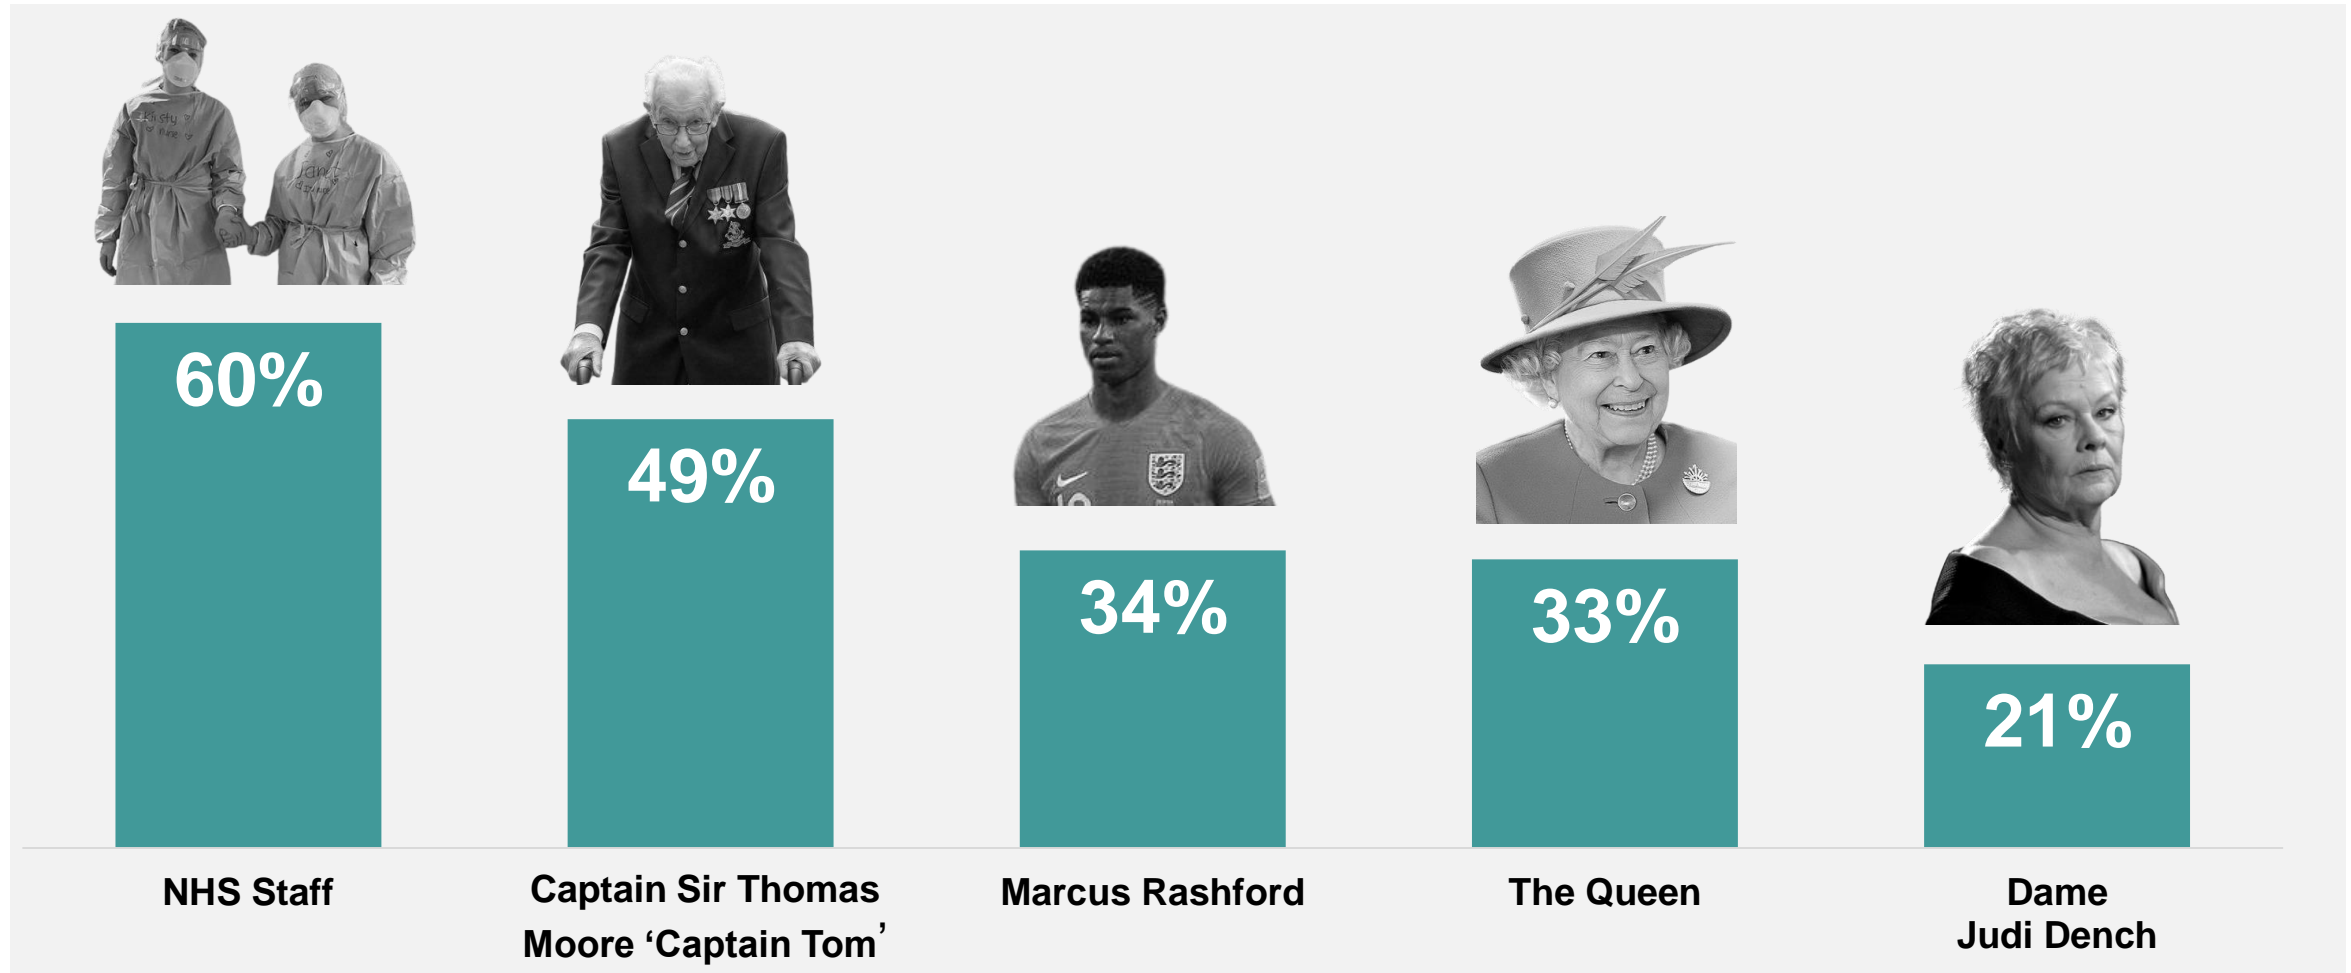

Santa's 'nice list' top 5

Who from the following would you expect to be on Santa's 'nice list' this year? Please select all that apply.

Base: 1,010 British adults 18-75, 10 - 11 December 2020

For information on image sources please visit <https://www.ipsos.com/ipsos-mori/en-uk/politicians-top-santas-naughty-list-while-nhs-staff-captain-tom-and-marcus-rashford-make-nice-list>

3 © Ipsos | December 2020

Note: 37 public figures were presented as options for the 'naughty' list. A full list of results can be found on the Ipsos MORI website.

Ipsos MORI