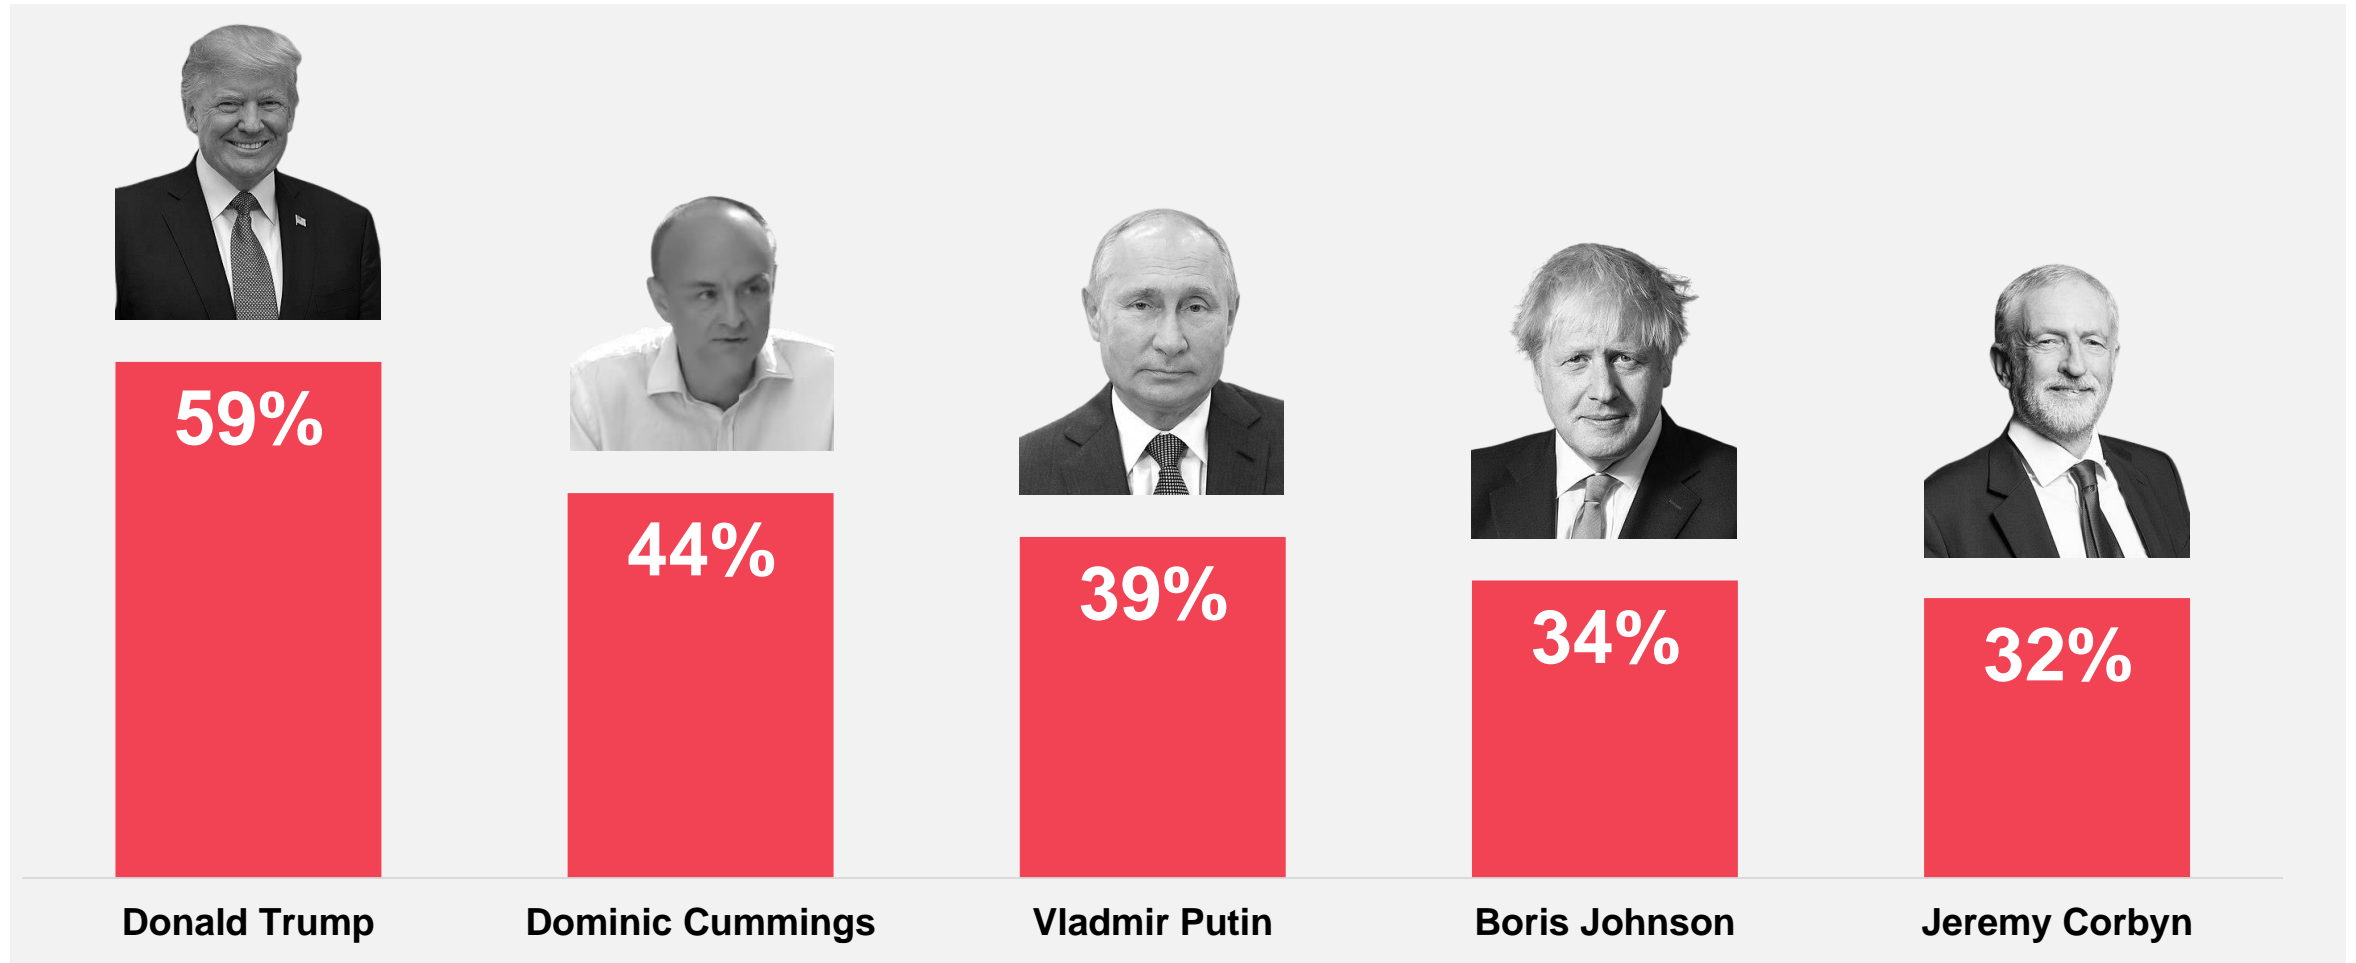

Ipsos MORI Santa's list polling 2020

December 2020

Ipsos MORI

Santa's 'naughty list' top 5

Who from the following would you expect to be on Santa's 'naughty list' this year? Please select all that apply.

Base: 1,010 British adults 18-75, 10 - 11 December 2020

For information on image sources please visit <https://www.ipsos.com/ipsos-mori/en-uk/politicians-top-santas-naughty-list-while-nhs-staff-captain-tom-and-marcus-rashford-make-nice-list>

Note: 37 public figures were presented as options for the 'naughty' list. A full list of results can be found on the Ipsos MORI website.

Santa's 'nice list' top 5

Who from the following would you expect to be on Santa's 'nice list' this year? Please select all that apply.

Base: 1,010 British adults 18-75, 10 - 11 December 2020

For information on image sources please visit <https://www.ipsos.com/ipsos-mori/en-uk/politicians-top-santas-naughty-list-while-nhs-staff-captain-tom-and-marcus-rashford-make-nice-list>