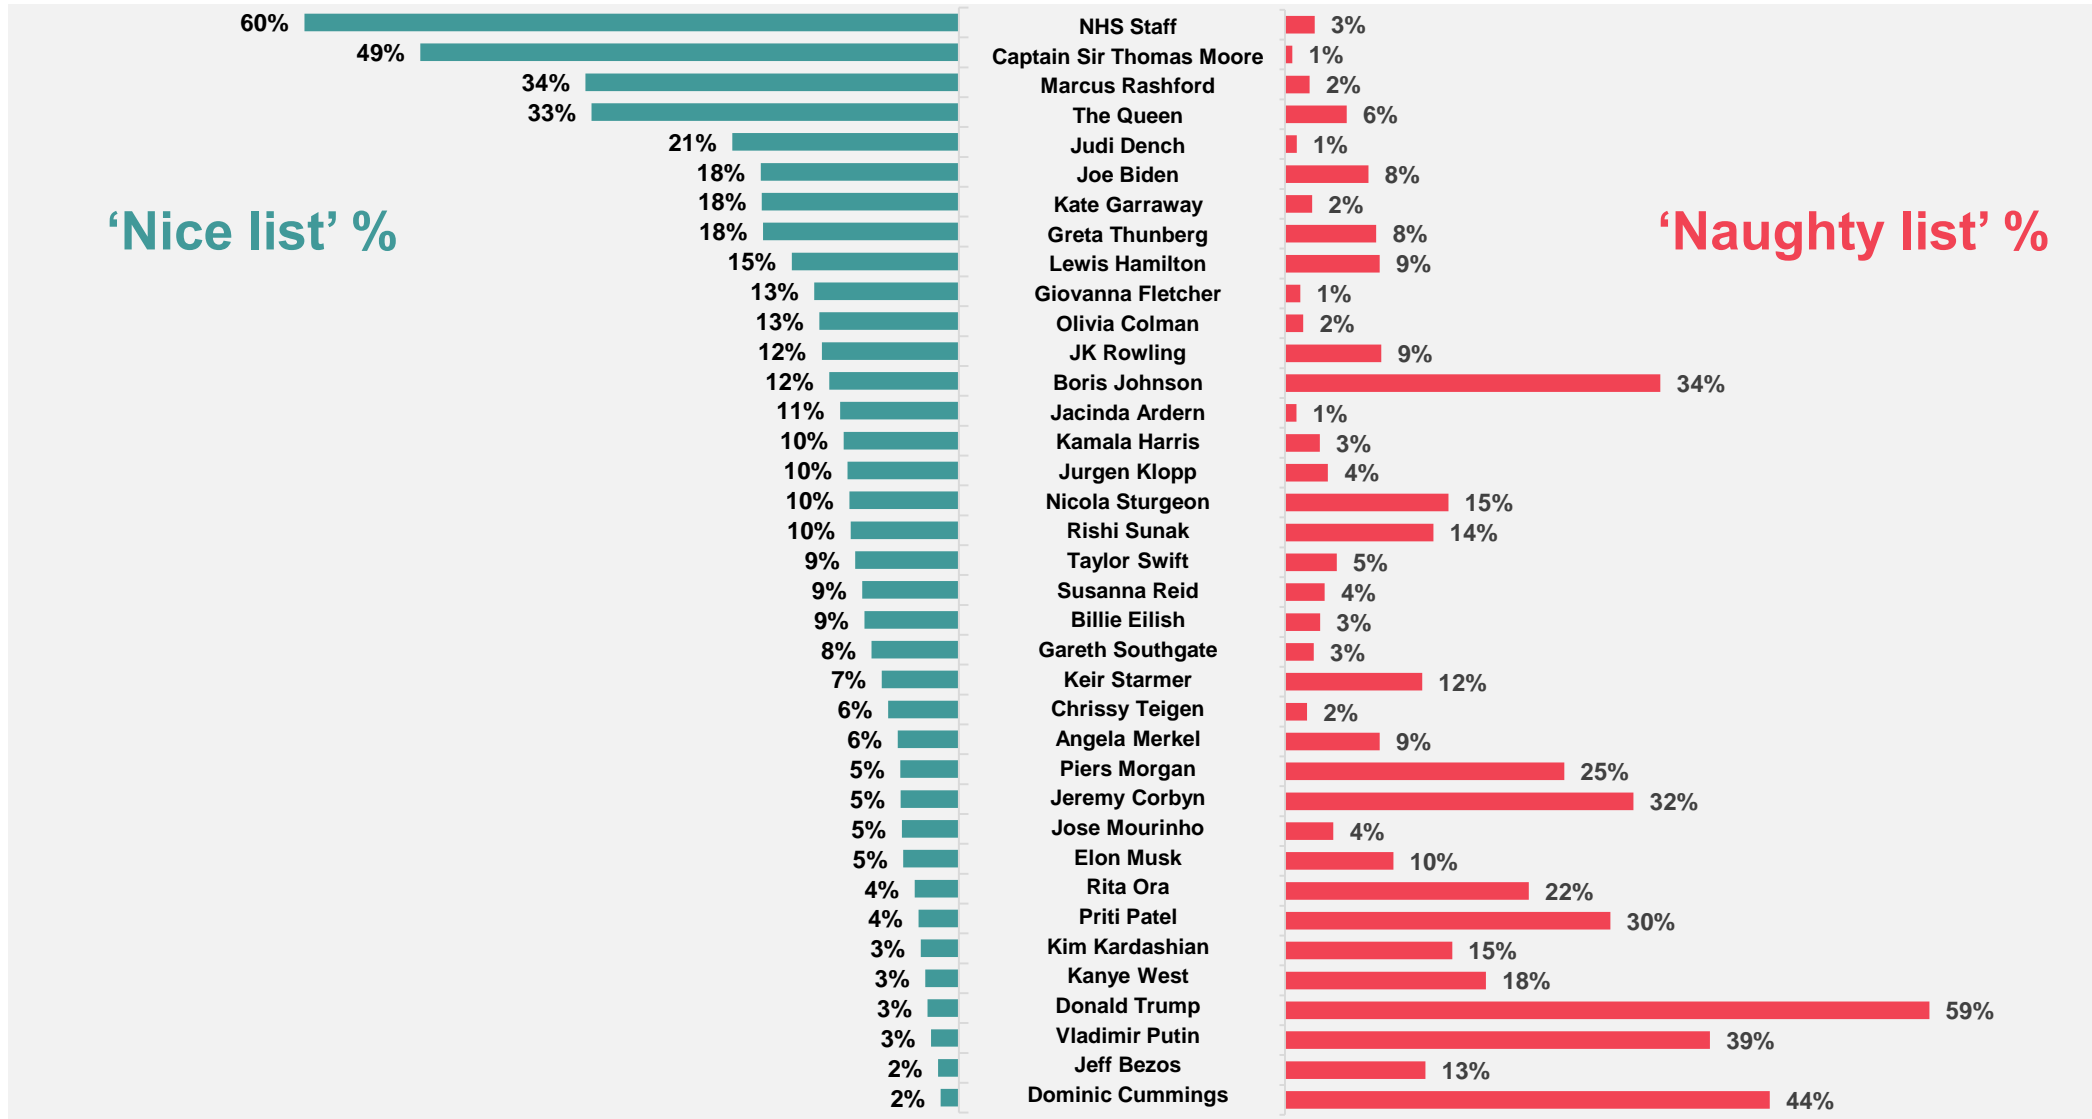

For information on image sources please visit <https://www.ipsos.com/ipsos-mori/en-uk/politicians-top-santas-naughty-list-while-nhs-staff-captain-tom-and-marcus-rashford-make-nice-list>

Note: 37 public figures were presented as options for the 'naughty' list. A full list of results can be found on the Ipsos MORI website.

Santa's 'nice list' top 5

Who from the following would you expect to be on Santa's 'nice list' this year? Please select all that apply.

Base: 1,010 British adults 18-75, 10 - 11 December 2020

For information on image sources please visit <https://www.ipsos.com/ipsos-mori/en-uk/politicians-top-santas-naughty-list-while-nhs-staff-captain-tom-and-marcus-rashford-make-nice-list>

3 © Ipsos | December 2020

Note: 37 public figures were presented as options for the 'naughty' list. A full list of results can be found on the Ipsos MORI website.

Ipsos MORI

Santa's list

Who from the following would you expect to be on Santa's 'naughty/nice list' this year? Please select all that apply.