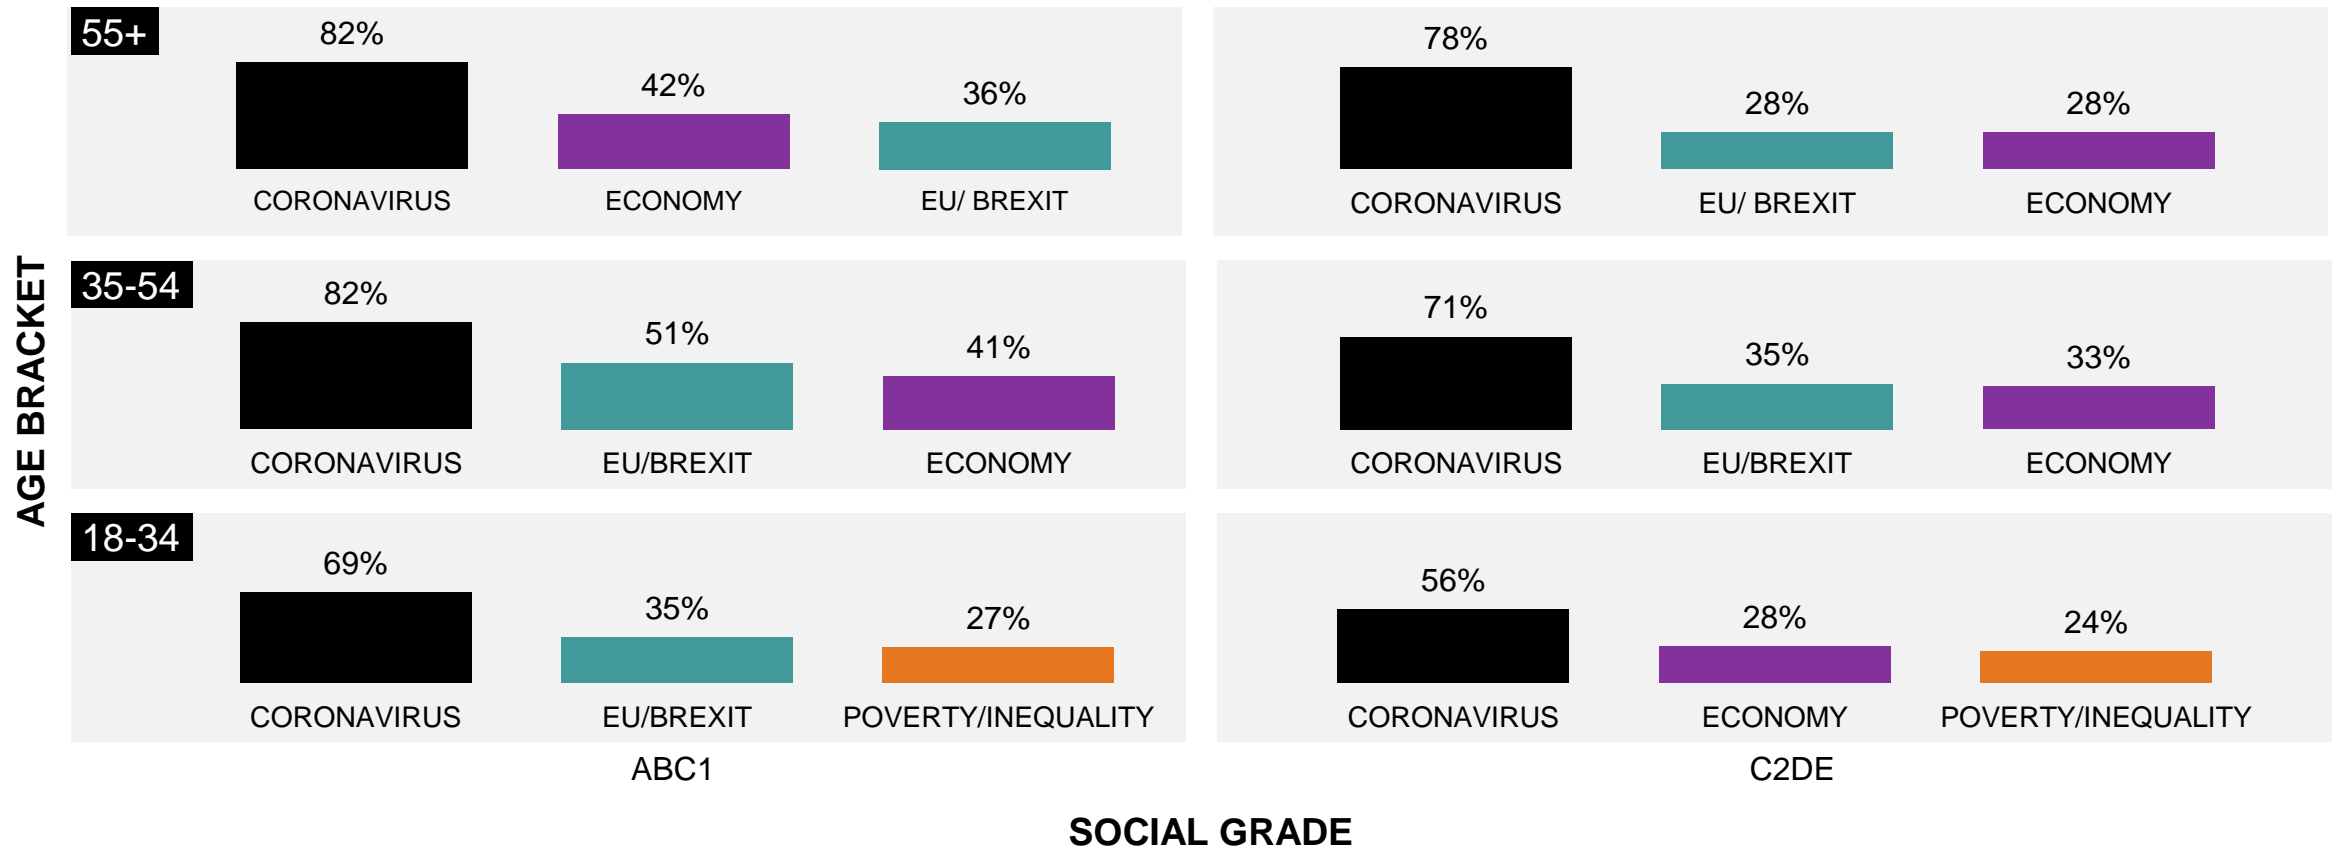

Base: 1,032 British adults 18+, 22 - 27 January 2021

Source: Ipsos MORI Issues Index

Ethnic background

What do you see as the most/other important issues facing Britain today?

Base: 1,032 British adults 18+, 22 - 27 January 2021

Source: Ipsos MORI Issues Index

Age group

What do you see as the most/other important issues facing Britain today?

Base: 1,032 British adults 18+, 22 - 27 January 2021

Source: Ipsos MORI Issues Index

Age and social grade

What do you see as the most/other important issues facing Britain today?

Base: 1,032 British adults 18+, 22 - 27 January 2021

Source: Ipsos MORI Issues Index

Concern about coronavirus/pandemic disease by subgroup

What do you see as the most/other important issues facing Britain today?

Concern by key demographic groups:

Concern by age group:

Base: 1,032 British adults 18+, 22 - 27 January 2021

Concern by region

Source: Ipsos MORI Issues Index