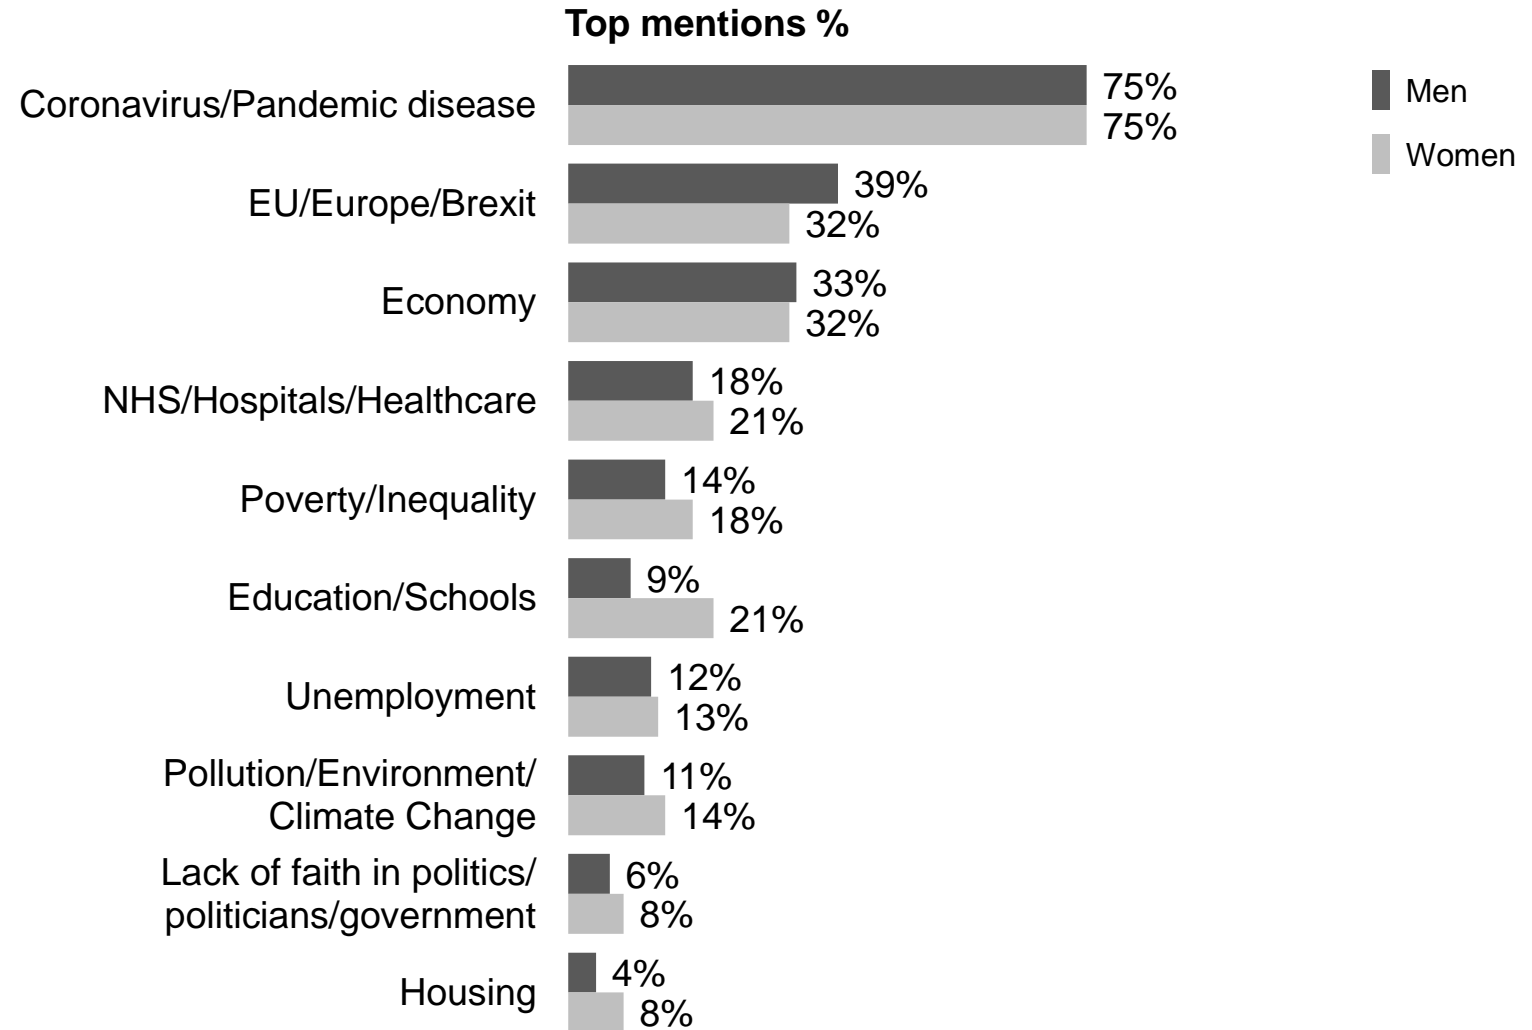

Source: Ipsos MORI Issues Index

Poverty/inequality

What do you see as the most/other important issues facing Britain today?

Base: representative sample of c. 1,000 British adults age 18+ each month, interviewed face-to-face in home
N.B. April 2020 data onwards is collected by telephone; previous months are face-to-face

Source: Ipsos MORI Issues Index

Pollution / Environment

What do you see as the most/other important issues facing Britain today?

Base: representative sample of c. 1,000 British adults age 18+ each month, interviewed face-to-face in home
N.B. April 2020 data onwards is collected by telephone; previous months are face-to-face

Source: Ipsos MORI Issues Index

Party support

What do you see as the most/other important issues facing Britain today?

Base: 1,032 British adults 18+, 22 - 27 January 2021

Source: Ipsos MORI Issues Index

Men and women

What do you see as the most/other important issues facing Britain today?

Base: 1,031 British adults 18+, 22 - 27 January 2021

Source: Ipsos MORI Issues Index

Social grade

What do you see as the most/other important issues facing Britain today?