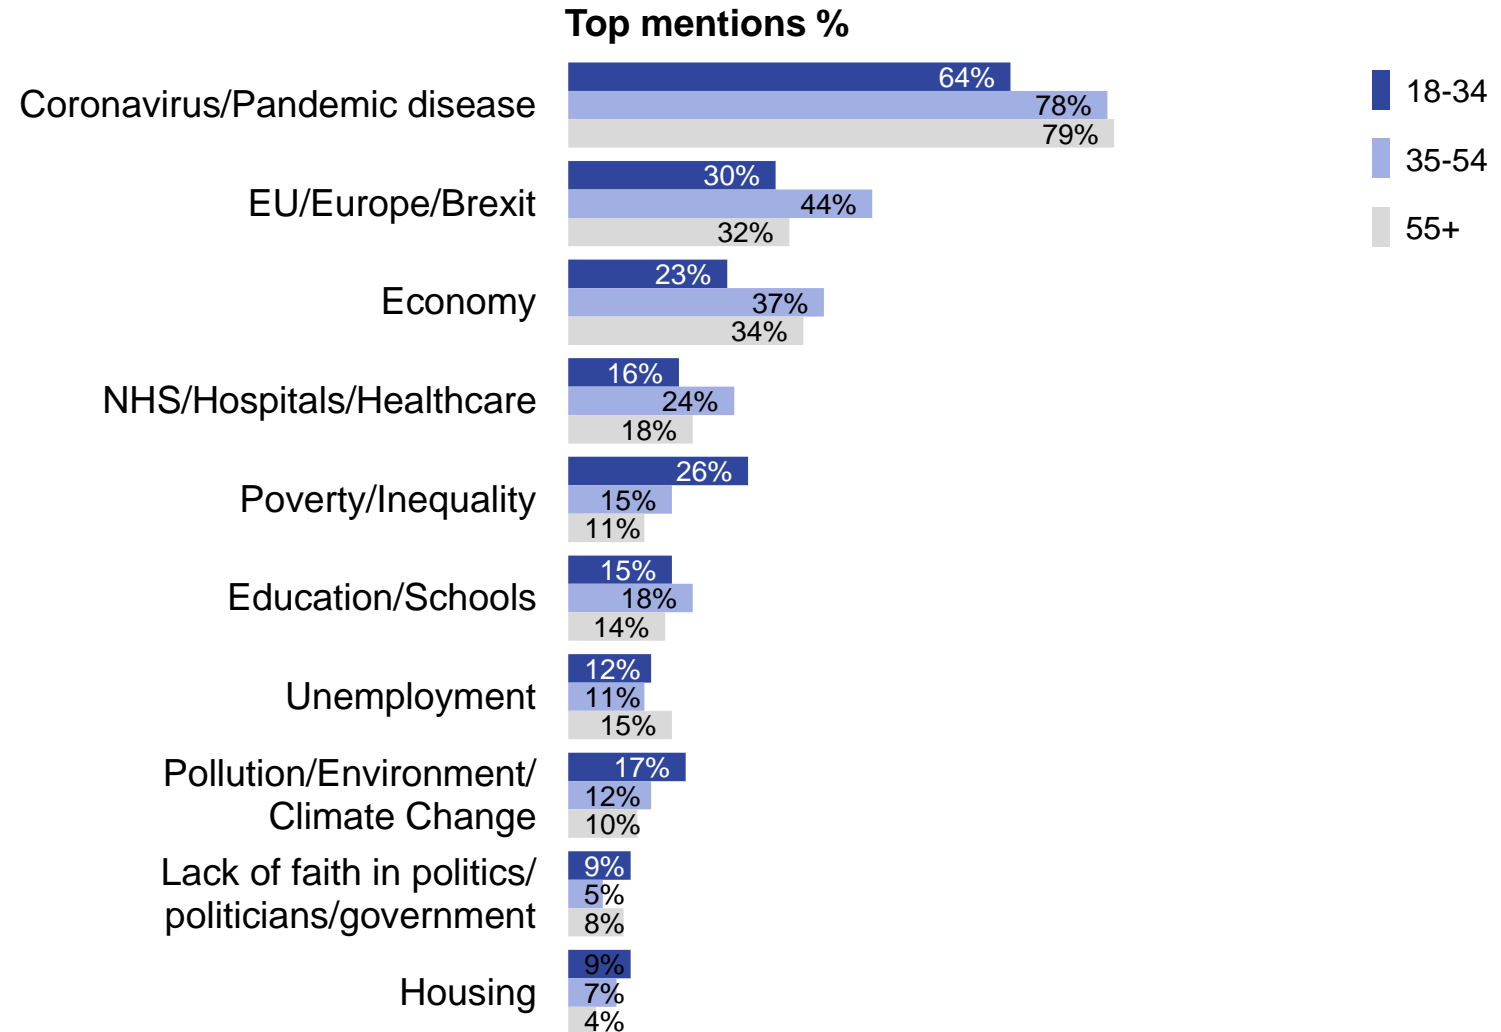

Source: Ipsos MORI Issues Index

Party support

What do you see as the most/other important issues facing Britain today?

Base: 1,032 British adults 18+, 22 - 27 January 2021

Source: Ipsos MORI Issues Index

Men and women

What do you see as the most/other important issues facing Britain today?

Base: 1,031 British adults 18+, 22 - 27 January 2021

Source: Ipsos MORI Issues Index

Social grade

What do you see as the most/other important issues facing Britain today?

Base: 1,032 British adults 18+, 22 - 27 January 2021

Source: Ipsos MORI Issues Index

Ethnic background

What do you see as the most/other important issues facing Britain today?

Base: 1,032 British adults 18+, 22 - 27 January 2021

Source: Ipsos MORI Issues Index

Age group

What do you see as the most/other important issues facing Britain today?

Base: 1,032 British adults 18+, 22 - 27 January 2021

Source: Ipsos MORI Issues Index

Age and social grade