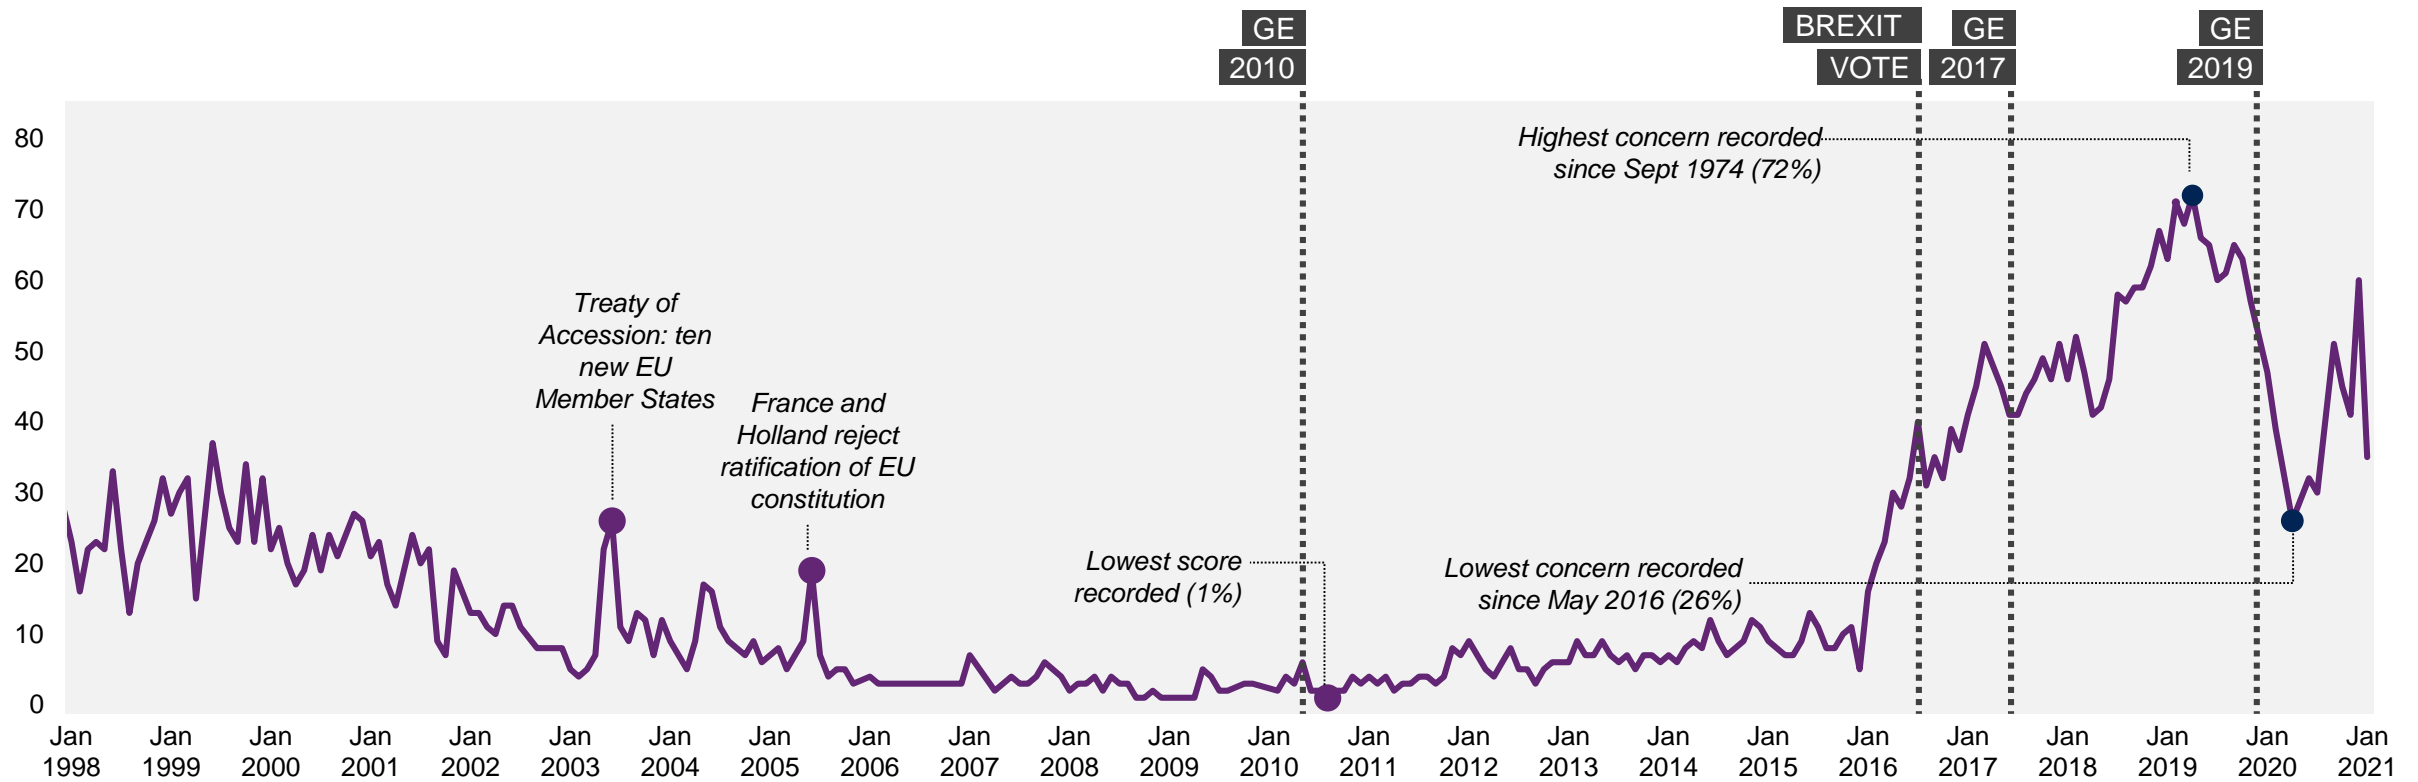

Base: 1,032 British adults 18+, 22 - 27 January 2021

Source: Ipsos MORI Issues Index

Top five concerns: trend

What do you see as the most/other important issues facing Britain today?

Top mentions %

Base: representative sample of c. 1,000 British adults age 18+ each month, interviewed face-to-face in home
N.B. April 2020 data onwards is collected by telephone; previous months are face-to-face

Source: Ipsos MORI Issues Index

Single Biggest Issue 2010 - 2021

What do you see as the most important issue facing Britain today?

Top mentions %

Base: representative sample of c. 1,000 British adults age 18+ each month, interviewed face-to-face in home
N.B. April 2020 data onwards is collected by telephone; previous months are face-to-face

Source: Ipsos MORI Issues Index

Coronavirus/Pandemic diseases

What do you see as the most/other important issues facing Britain today?

Base: representative sample of c. 1,000 British adults age 18+ each month, interviewed face-to-face in home
N.B. April 2020 data onwards is collected by telephone; previous months are face-to-face

Source: Ipsos MORI Issues Index

EU / Europe / Brexit

What do you see as the most/other important issues facing Britain today?

Base: representative sample of c. 1,000 British adults age 18+ each month, interviewed face-to-face in home
 N.B. April 2020 data onwards is collected by telephone; previous months are face-to-face