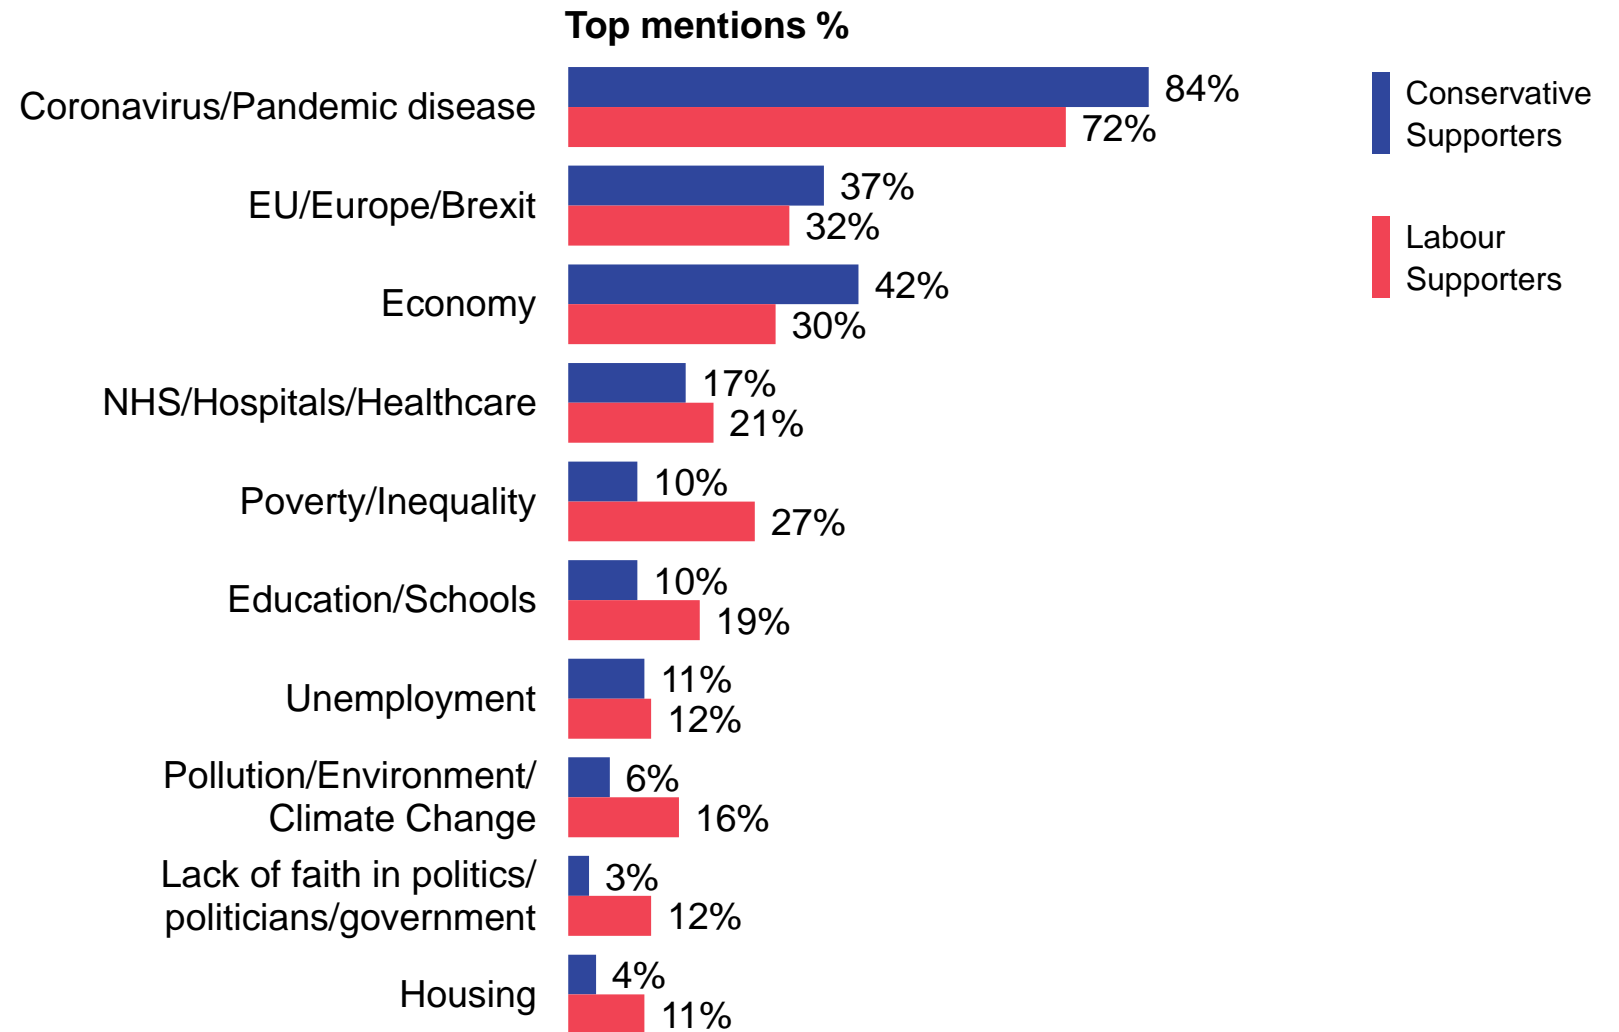

Source: Ipsos MORI Issues Index

Poverty/inequality

What do you see as the most/other important issues facing Britain today?

Base: representative sample of c. 1,000 British adults age 18+ each month, interviewed face-to-face in home
N.B. April 2020 data onwards is collected by telephone; previous months are face-to-face

Source: Ipsos MORI Issues Index

Pollution / Environment

What do you see as the most/other important issues facing Britain today?

Base: representative sample of c. 1,000 British adults age 18+ each month, interviewed face-to-face in home
N.B. April 2020 data onwards is collected by telephone; previous months are face-to-face

Source: Ipsos MORI Issues Index

Party support

What do you see as the most/other important issues facing Britain today?

Base: 1,032 British adults 18+, 22 - 27 January 2021

Source: Ipsos MORI Issues Index

Men and women

What do you see as the most/other important issues facing Britain today?

Base: 1,031 British adults 18+, 22 - 27 January 2021

Source: Ipsos MORI Issues Index

Social grade

What do you see as the most/other important issues facing Britain today?