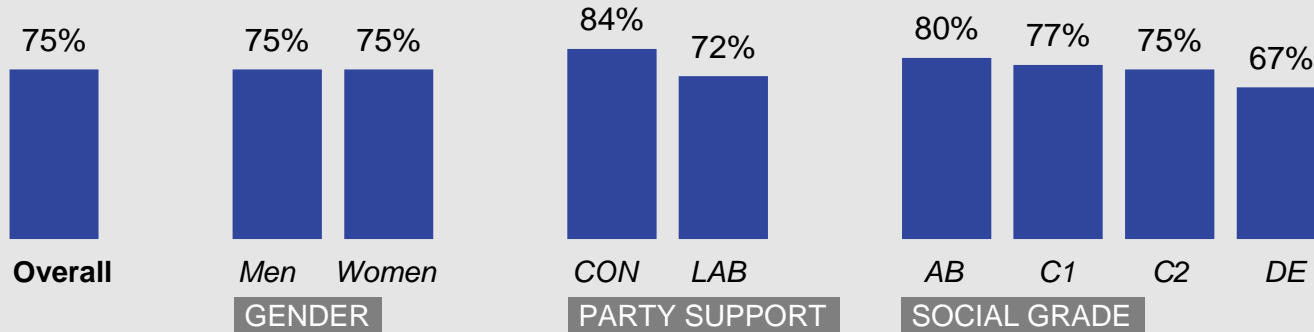

Source: Ipsos MORI Issues Index

Age group

What do you see as the most/other important issues facing Britain today?

Base: 1,032 British adults 18+, 22 - 27 January 2021

Source: Ipsos MORI Issues Index

Age and social grade

What do you see as the most/other important issues facing Britain today?

Base: 1,032 British adults 18+, 22 - 27 January 2021

Source: Ipsos MORI Issues Index

Concern about coronavirus/pandemic disease by subgroup

What do you see as the most/other important issues facing Britain today?

Concern by key demographic groups:

Concern by age group:

Base: 1,032 British adults 18+, 22 - 27 January 2021

Concern by region

Source: Ipsos MORI Issues Index