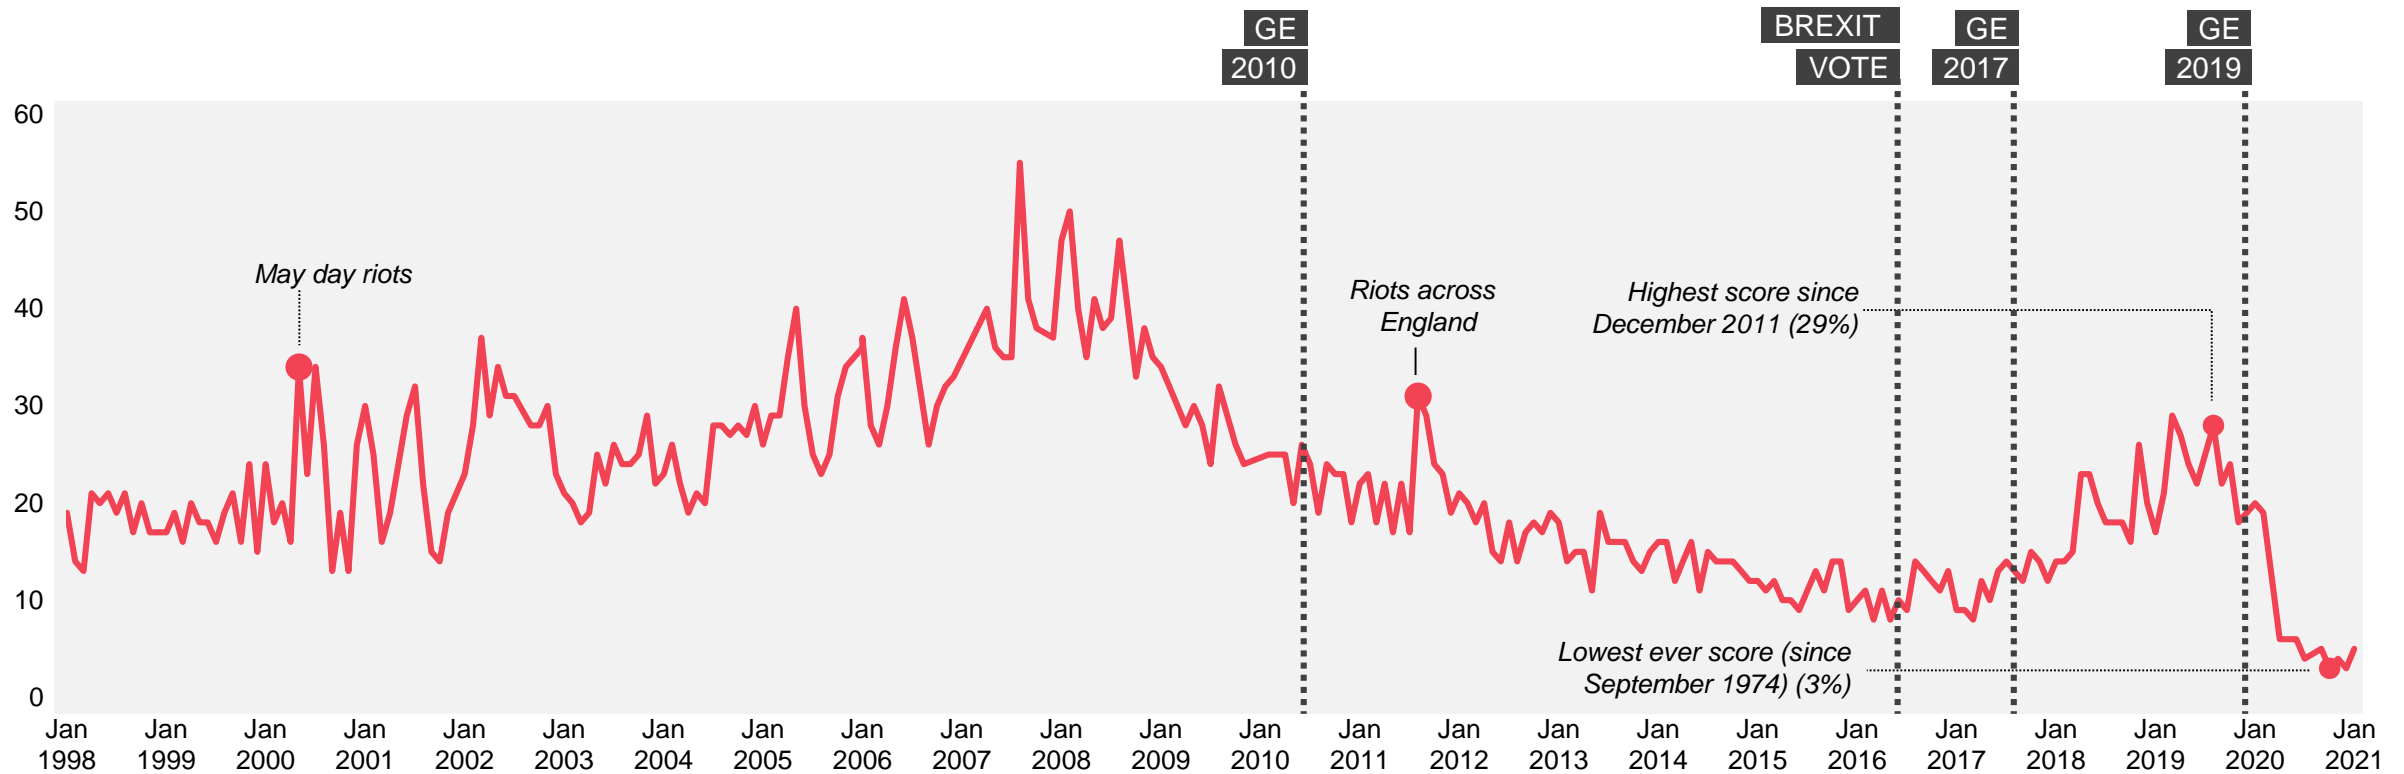

Source: Ipsos MORI Issues Index

Unemployment / Factory closure / Lack of industry

What do you see as the most/other important issues facing Britain today?

Base: representative sample of c. 1,000 British adults age 18+ each month, interviewed face-to-face in home
 N.B. April 2020 data onwards is collected by telephone; previous months are face-to-face

Source: Ipsos MORI Issues Index

Education / Schools

What do you see as the most/other important issues facing Britain today?

Base: representative sample of c. 1,000 British adults age 18+ each month, interviewed face-to-face in home
 N.B. April 2020 data onwards is collected by telephone; previous months are face-to-face

Source: Ipsos MORI Issues Index

Crime / Law & Order / Violence / Vandalism / ASB

What do you see as the most/other important issues facing Britain today?

Base: representative sample of c. 1,000 British adults age 18+ each month, interviewed face-to-face in home
N.B. April 2020 data onwards is collected by telephone; previous months are face-to-face