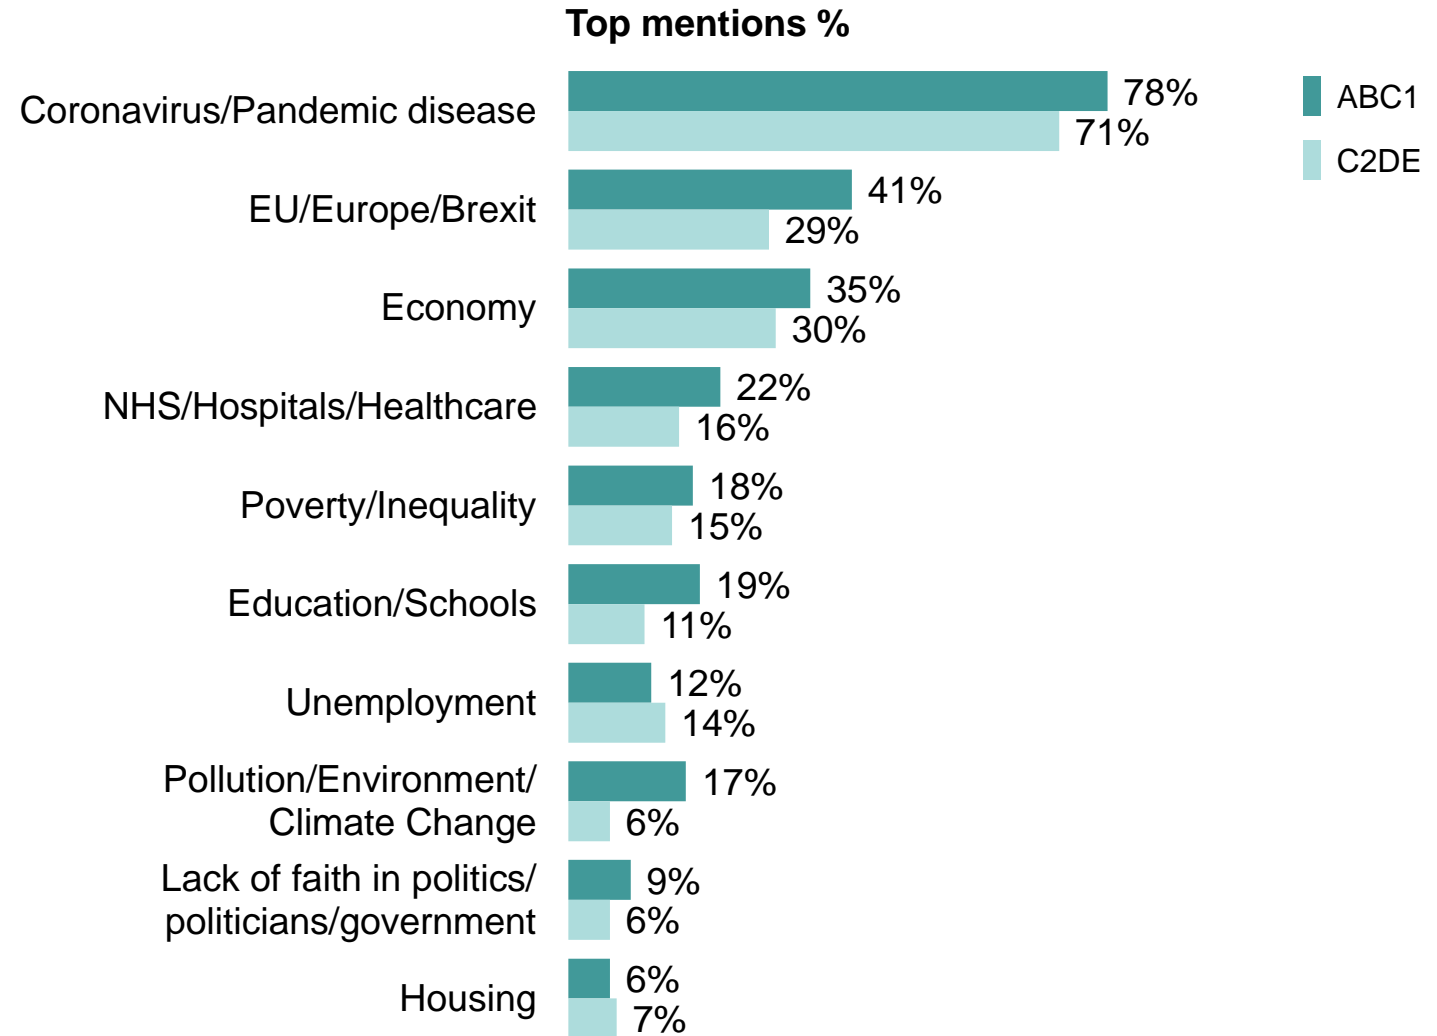

Source: Ipsos MORI Issues Index

Party support

What do you see as the most/other important issues facing Britain today?

Base: 1,032 British adults 18+, 22 - 27 January 2021

Source: Ipsos MORI Issues Index

Men and women

What do you see as the most/other important issues facing Britain today?

Base: 1,031 British adults 18+, 22 - 27 January 2021

Source: Ipsos MORI Issues Index

Social grade

What do you see as the most/other important issues facing Britain today?

Base: 1,032 British adults 18+, 22 - 27 January 2021

Source: Ipsos MORI Issues Index

Ethnic background

What do you see as the most/other important issues facing Britain today?

Base: 1,032 British adults 18+, 22 - 27 January 2021

Source: Ipsos MORI Issues Index

Age group

What do you see as the most/other important issues facing Britain today?

Base: 1,032 British adults 18+, 22 - 27 January 2021

Source: Ipsos MORI Issues Index

Age and social grade