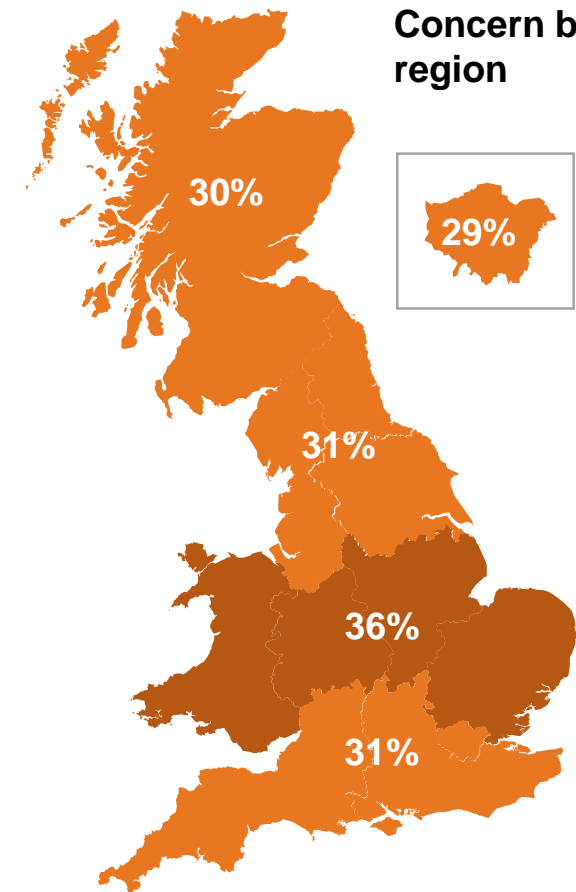

What do you see as the most/other important issues facing Britain today?

Concern by key demographic groups:

Concern by age group:

Base: 1,032 British adults 18+, 22 - 27 January 2021

Concern by region

Source: Ipsos MORI Issues Index

Concern about Brexit/EU by subgroup

What do you see as the most/other important issues facing Britain today?

Concern by key demographic groups:

Concern by age group:

Base: 1,032 British adults 18+, 22 - 27 January 2021

Concern by region

Source: Ipsos MORI Issues Index

Concern about the economy by subgroup

What do you see as the most/other important issues facing Britain today?

Concern by key demographic groups:

Concern by age:

Base: 1,032 British adults 18+, 22 - 27 January 2021

Concern by region

Source: Ipsos MORI Issues Index

IPSOS MORI ISSUES INDEX

January 2021

For more information contact:

Gideon.Skinner@ipsos.com

Michael.Clemence@ipsos.com