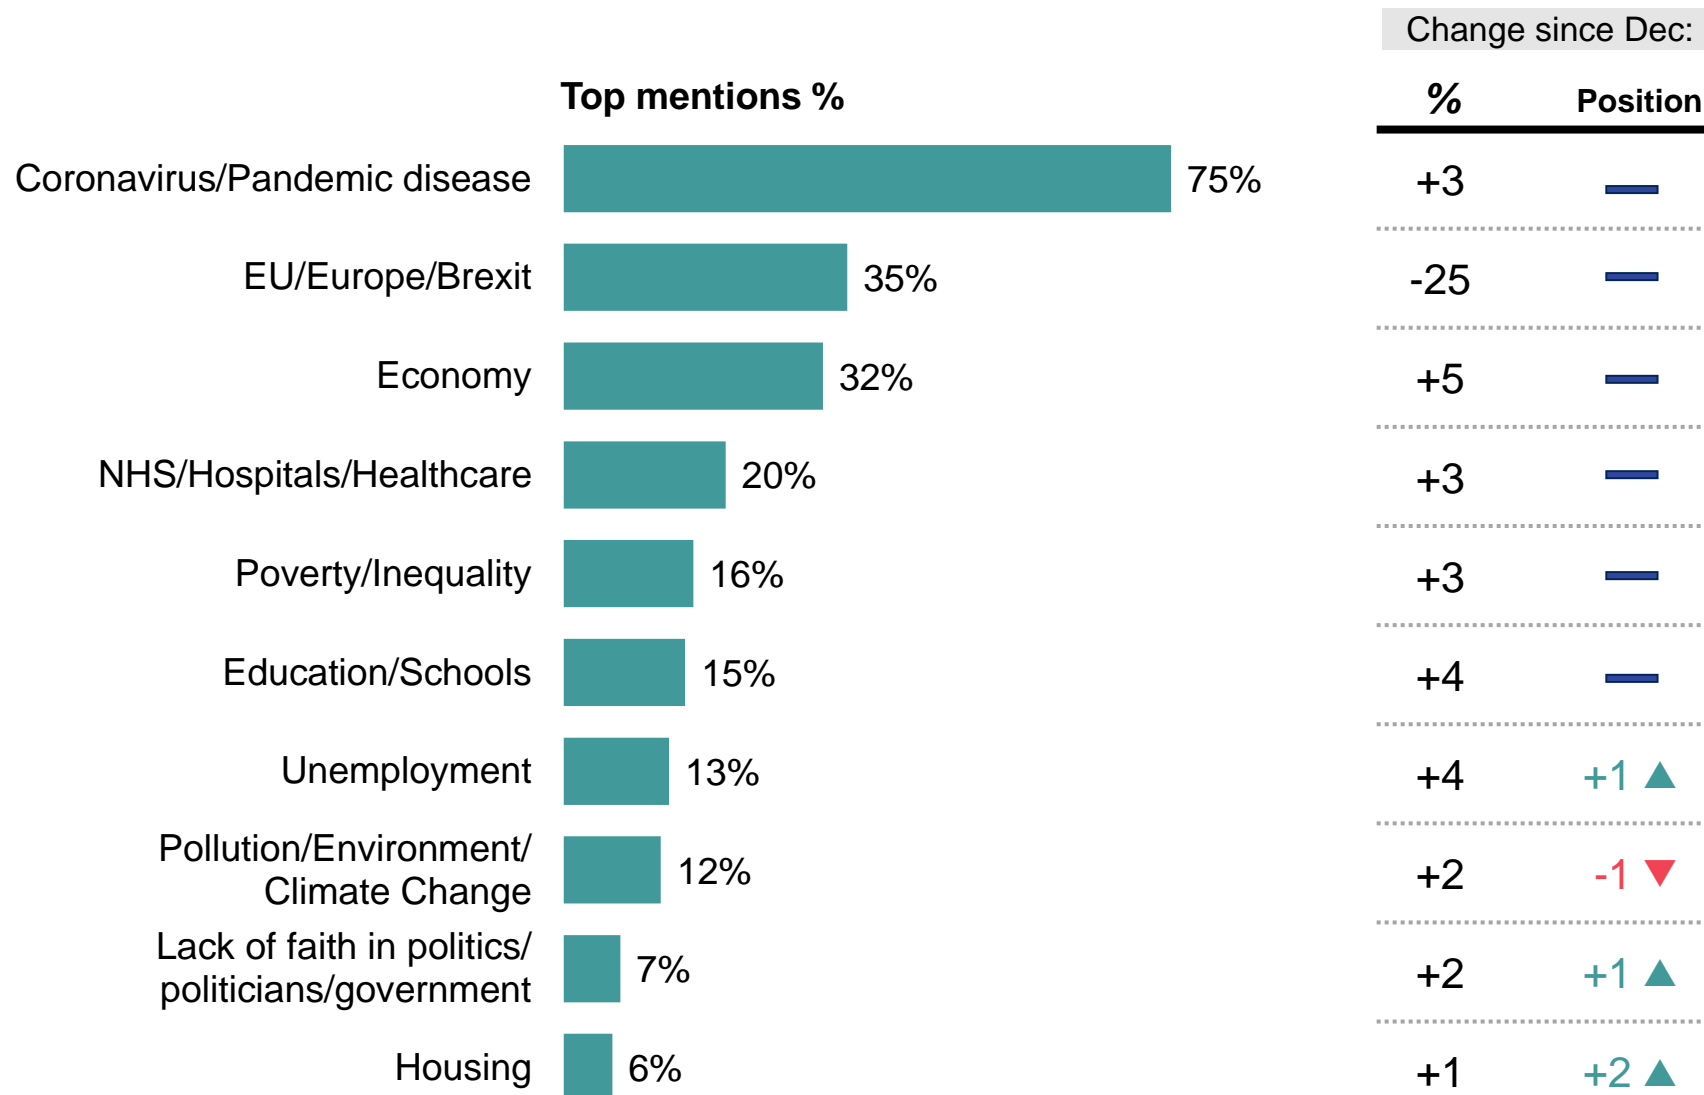

IPSOS MORI ISSUES INDEX

January 2021

© Ipsos. All rights reserved. Contains Ipsos' Confidential and Proprietary information and may not be disclosed or reproduced without the prior written consent of Ipsos.

Ipsos MORI

January 2021

What do you see as the most/other important issues facing Britain today?

Base: 1,032 British adults 18+, 22 - 27 January 2021

Source: Ipsos MORI Issues Index

January 2021

What do you see as the most/other important issues facing Britain today?

Base: 1,032 British adults 18+, 22 - 27 January 2021

Source: Ipsos MORI Issues Index

Top five concerns: trend

What do you see as the most/other important issues facing Britain today?

Top mentions %

Base: representative sample of c. 1,000 British adults age 18+ each month, interviewed face-to-face in home
N.B. April 2020 data onwards is collected by telephone; previous months are face-to-face

Source: Ipsos MORI Issues Index

Single Biggest Issue 2010 - 2021

What do you see as the most important issue facing Britain today?

Top mentions %

Base: representative sample of c. 1,000 British adults age 18+ each month, interviewed face-to-face in home
N.B. April 2020 data onwards is collected by telephone; previous months are face-to-face