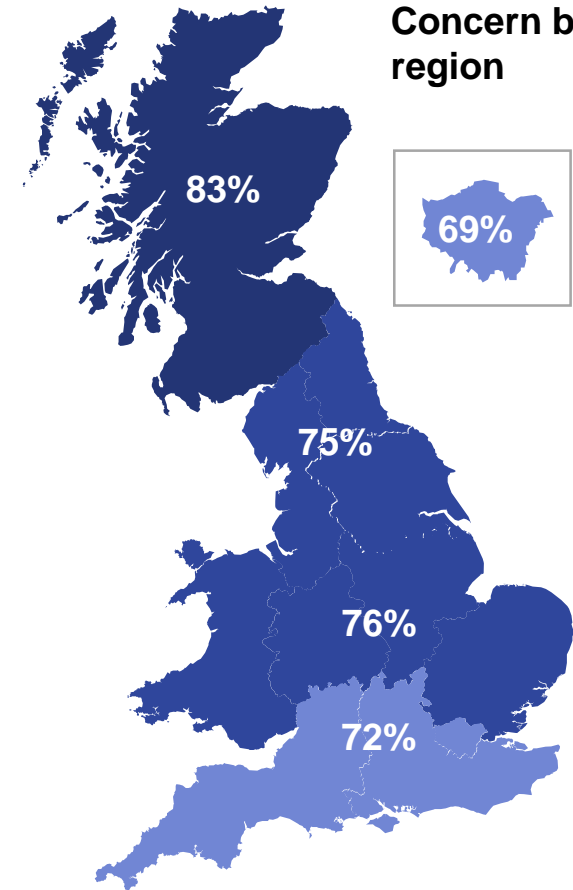

What do you see as the most/other important issues facing Britain today?

Base: 1,032 British adults 18+, 22 - 27 January 2021

Source: Ipsos MORI Issues Index

Concern about coronavirus/pandemic disease by subgroup

What do you see as the most/other important issues facing Britain today?

Concern by key demographic groups:

Concern by age group:

Base: 1,032 British adults 18+, 22 - 27 January 2021

Concern by region

Source: Ipsos MORI Issues Index

Concern about Brexit/EU by subgroup

What do you see as the most/other important issues facing Britain today?

Concern by key demographic groups:

Concern by age group:

Base: 1,032 British adults 18+, 22 - 27 January 2021

Concern by region

Source: Ipsos MORI Issues Index

Concern about the economy by subgroup

What do you see as the most/other important issues facing Britain today?

Concern by key demographic groups:

Concern by age: