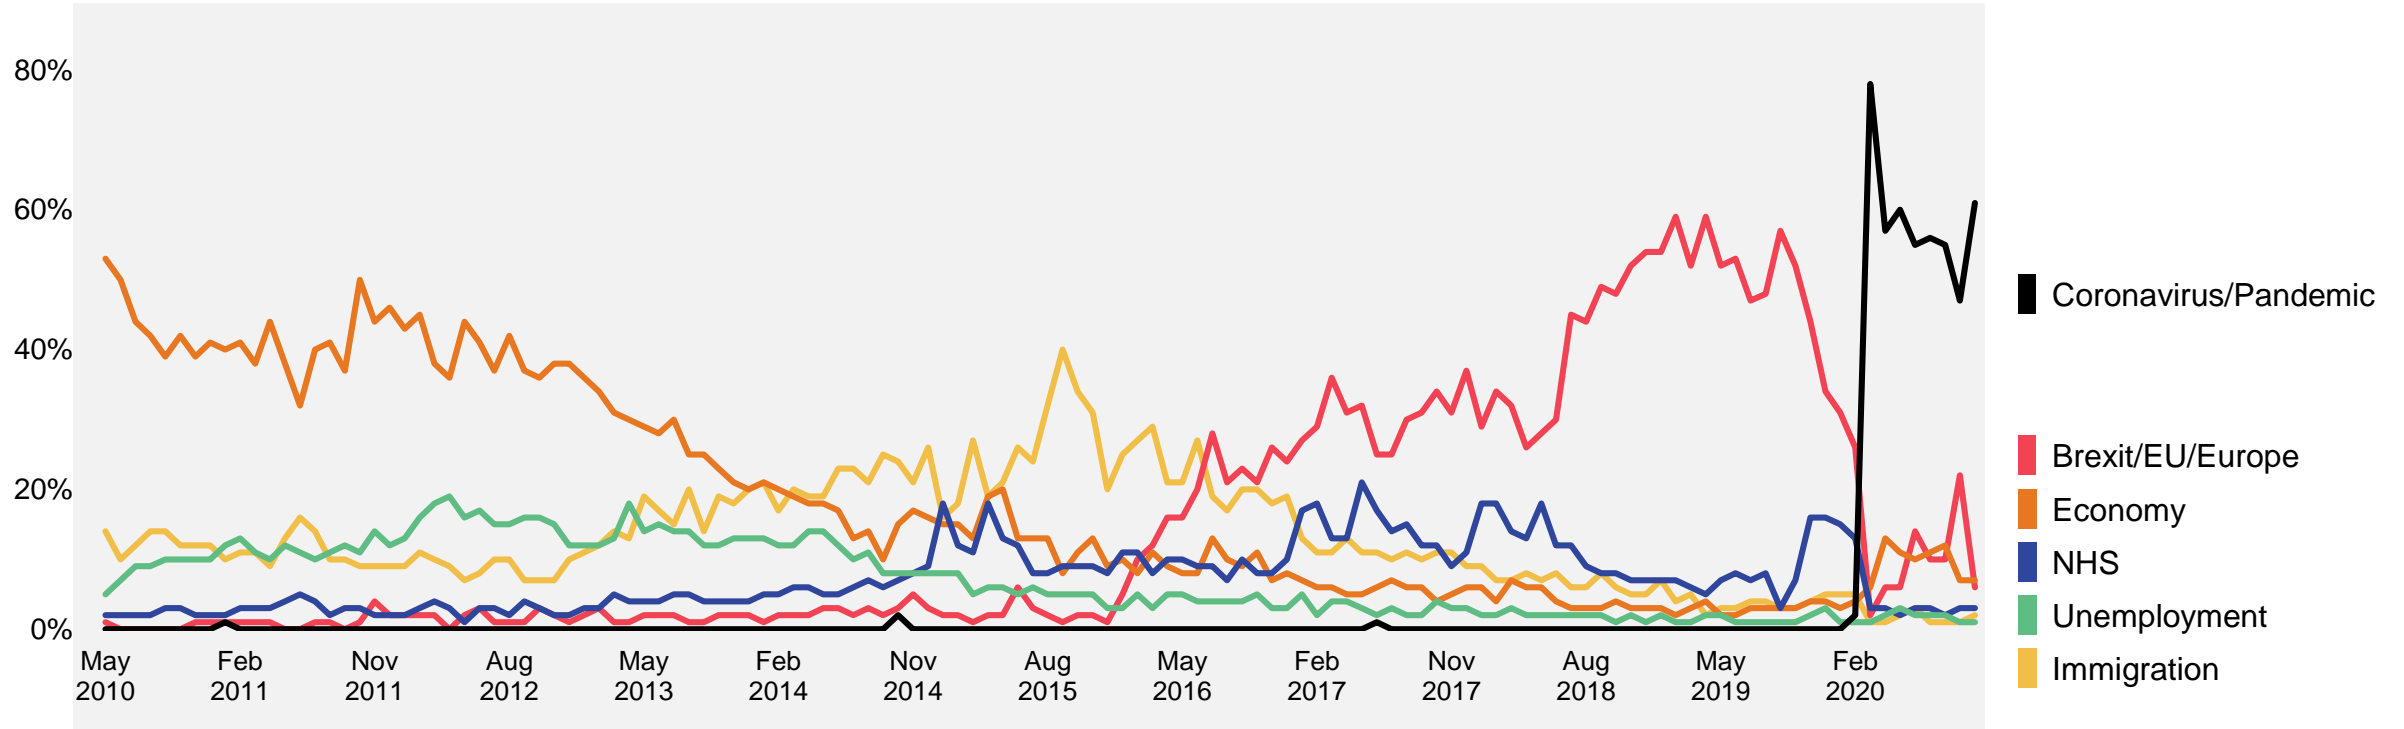

Ipsos MORI

January 2021

What do you see as the most/other important issues facing Britain today?

Base: 1,032 British adults 18+, 22 - 27 January 2021

Source: Ipsos MORI Issues Index

January 2021

What do you see as the most/other important issues facing Britain today?

Base: 1,032 British adults 18+, 22 - 27 January 2021

Source: Ipsos MORI Issues Index

Top five concerns: trend

What do you see as the most/other important issues facing Britain today?

Top mentions %

Base: representative sample of c. 1,000 British adults age 18+ each month, interviewed face-to-face in home
N.B. April 2020 data onwards is collected by telephone; previous months are face-to-face

Source: Ipsos MORI Issues Index

Single Biggest Issue 2010 - 2021

What do you see as the most important issue facing Britain today?

Top mentions %

Base: representative sample of c. 1,000 British adults age 18+ each month, interviewed face-to-face in home
N.B. April 2020 data onwards is collected by telephone; previous months are face-to-face

Source: Ipsos MORI Issues Index

Coronavirus/Pandemic diseases

What do you see as the most/other important issues facing Britain today?

Base: representative sample of c. 1,000 British adults age 18+ each month, interviewed face-to-face in home
N.B. April 2020 data onwards is collected by telephone; previous months are face-to-face