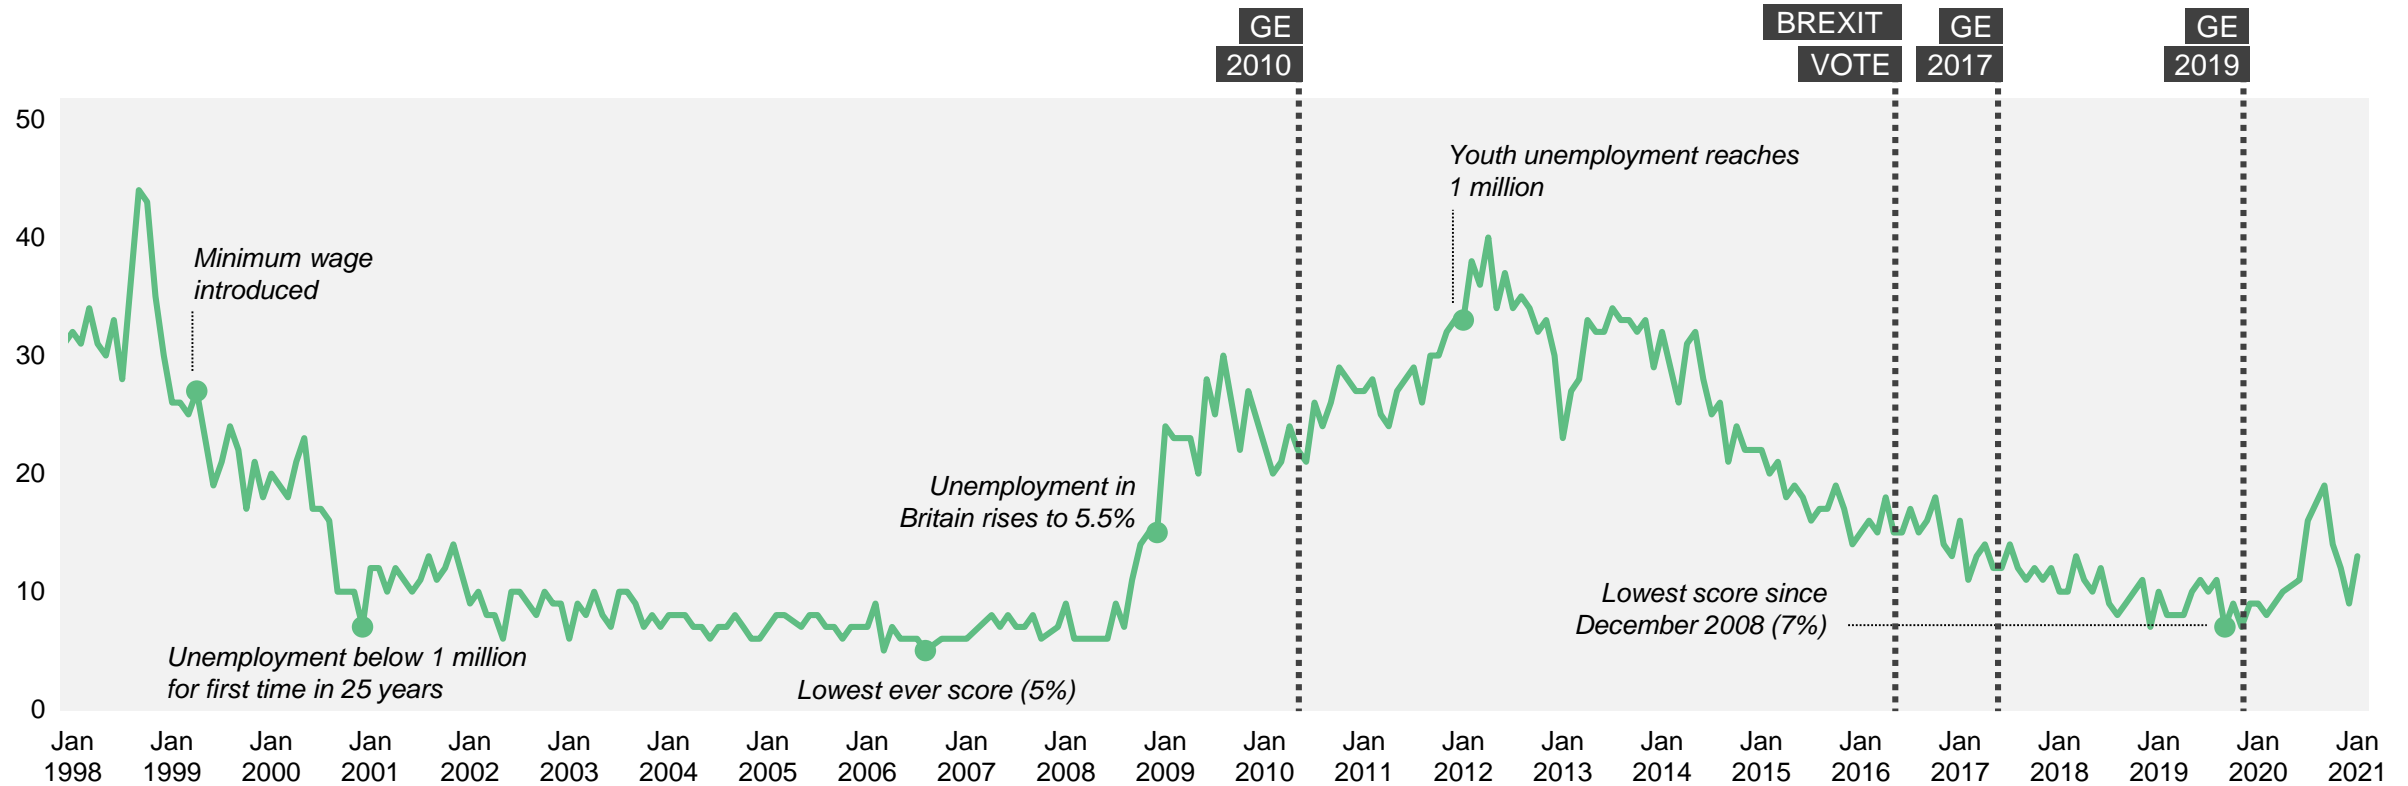

Unemployment / Factory closure / Lack of industry

What do you see as the most/other important issues facing Britain today?

Base: representative sample of c. 1,000 British adults age 18+ each month, interviewed face-to-face in home
N.B. April 2020 data onwards is collected by telephone; previous months are face-to-face

Source: Ipsos MORI Issues Index