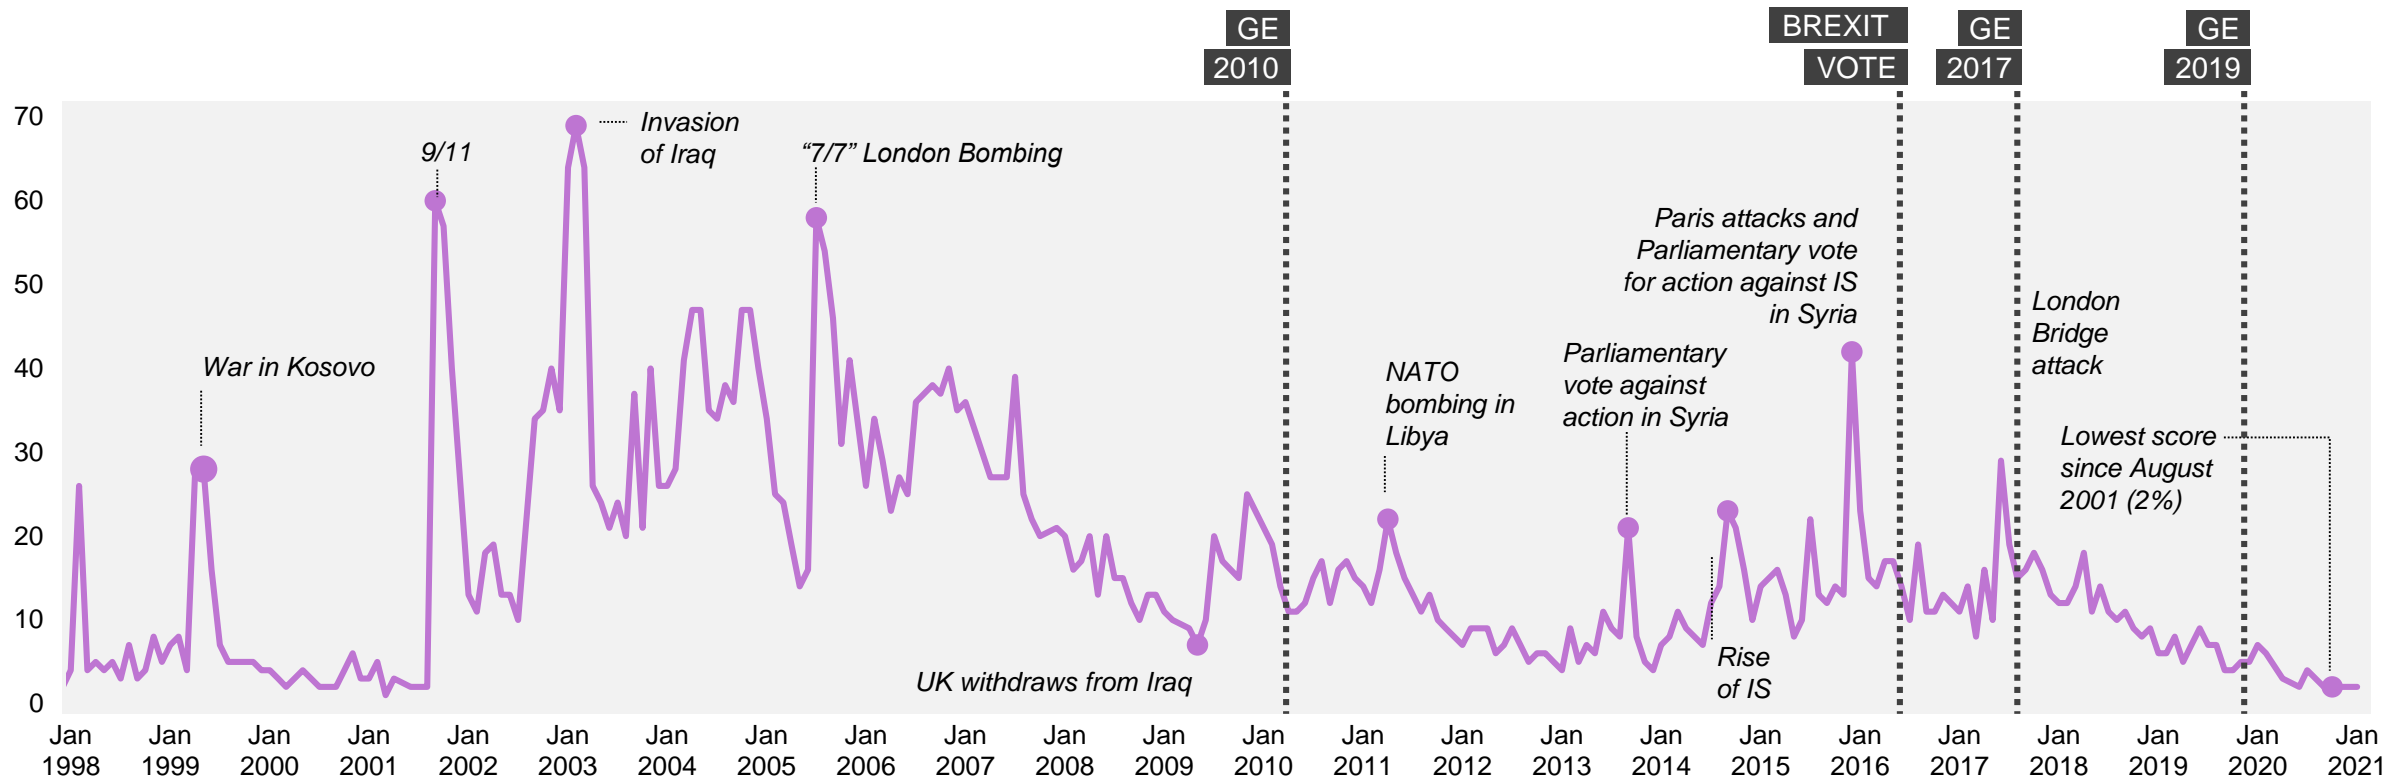

Source: Ipsos MORI Issues Index

Education / Schools

What do you see as the most/other important issues facing Britain today?

Base: representative sample of c. 1,000 British adults age 18+ each month, interviewed face-to-face in home
 N.B. April 2020 data onwards is collected by telephone; previous months are face-to-face

Source: Ipsos MORI Issues Index

Crime / Law & Order / Violence / Vandalism / ASB

What do you see as the most/other important issues facing Britain today?

Base: representative sample of c. 1,000 British adults age 18+ each month, interviewed face-to-face in home
N.B. April 2020 data onwards is collected by telephone; previous months are face-to-face

Source: Ipsos MORI Issues Index

Defence / Foreign Affairs / International terrorism

What do you see as the most/other important issues facing Britain today?

Base: representative sample of c. 1,000 British adults age 18+ each month, interviewed face-to-face in home
 N.B. April 2020 data onwards is collected by telephone; previous months are face-to-face

Source: Ipsos MORI Issues Index

Poverty/inequality

What do you see as the most/other important issues facing Britain today?

Base: representative sample of c. 1,000 British adults age 18+ each month, interviewed face-to-face in home
N.B. April 2020 data onwards is collected by telephone; previous months are face-to-face