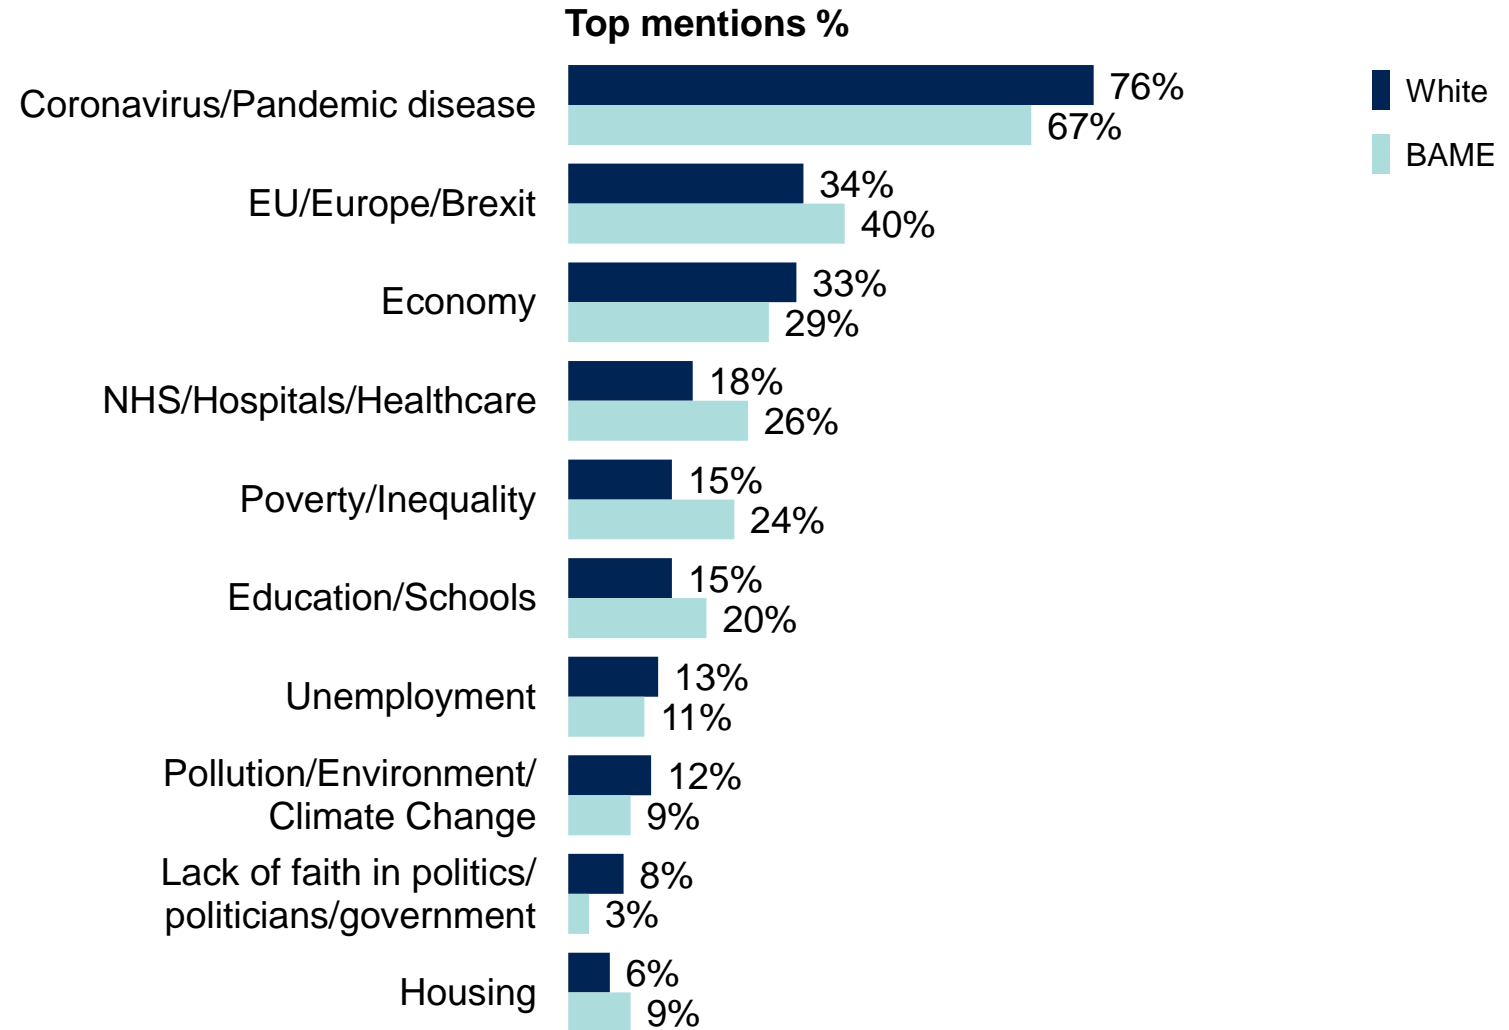

Source: Ipsos MORI Issues Index

Party support

What do you see as the most/other important issues facing Britain today?

Base: 1,032 British adults 18+, 22 - 27 January 2021

Source: Ipsos MORI Issues Index

Men and women

What do you see as the most/other important issues facing Britain today?

Base: 1,031 British adults 18+, 22 - 27 January 2021

Source: Ipsos MORI Issues Index

Social grade

What do you see as the most/other important issues facing Britain today?

Base: 1,032 British adults 18+, 22 - 27 January 2021

Source: Ipsos MORI Issues Index

Ethnic background

What do you see as the most/other important issues facing Britain today?

Base: 1,032 British adults 18+, 22 - 27 January 2021

Source: Ipsos MORI Issues Index

Age group

What do you see as the most/other important issues facing Britain today?

Base: 1,032 British adults 18+, 22 - 27 January 2021

Source: Ipsos MORI Issues Index

Age and social grade