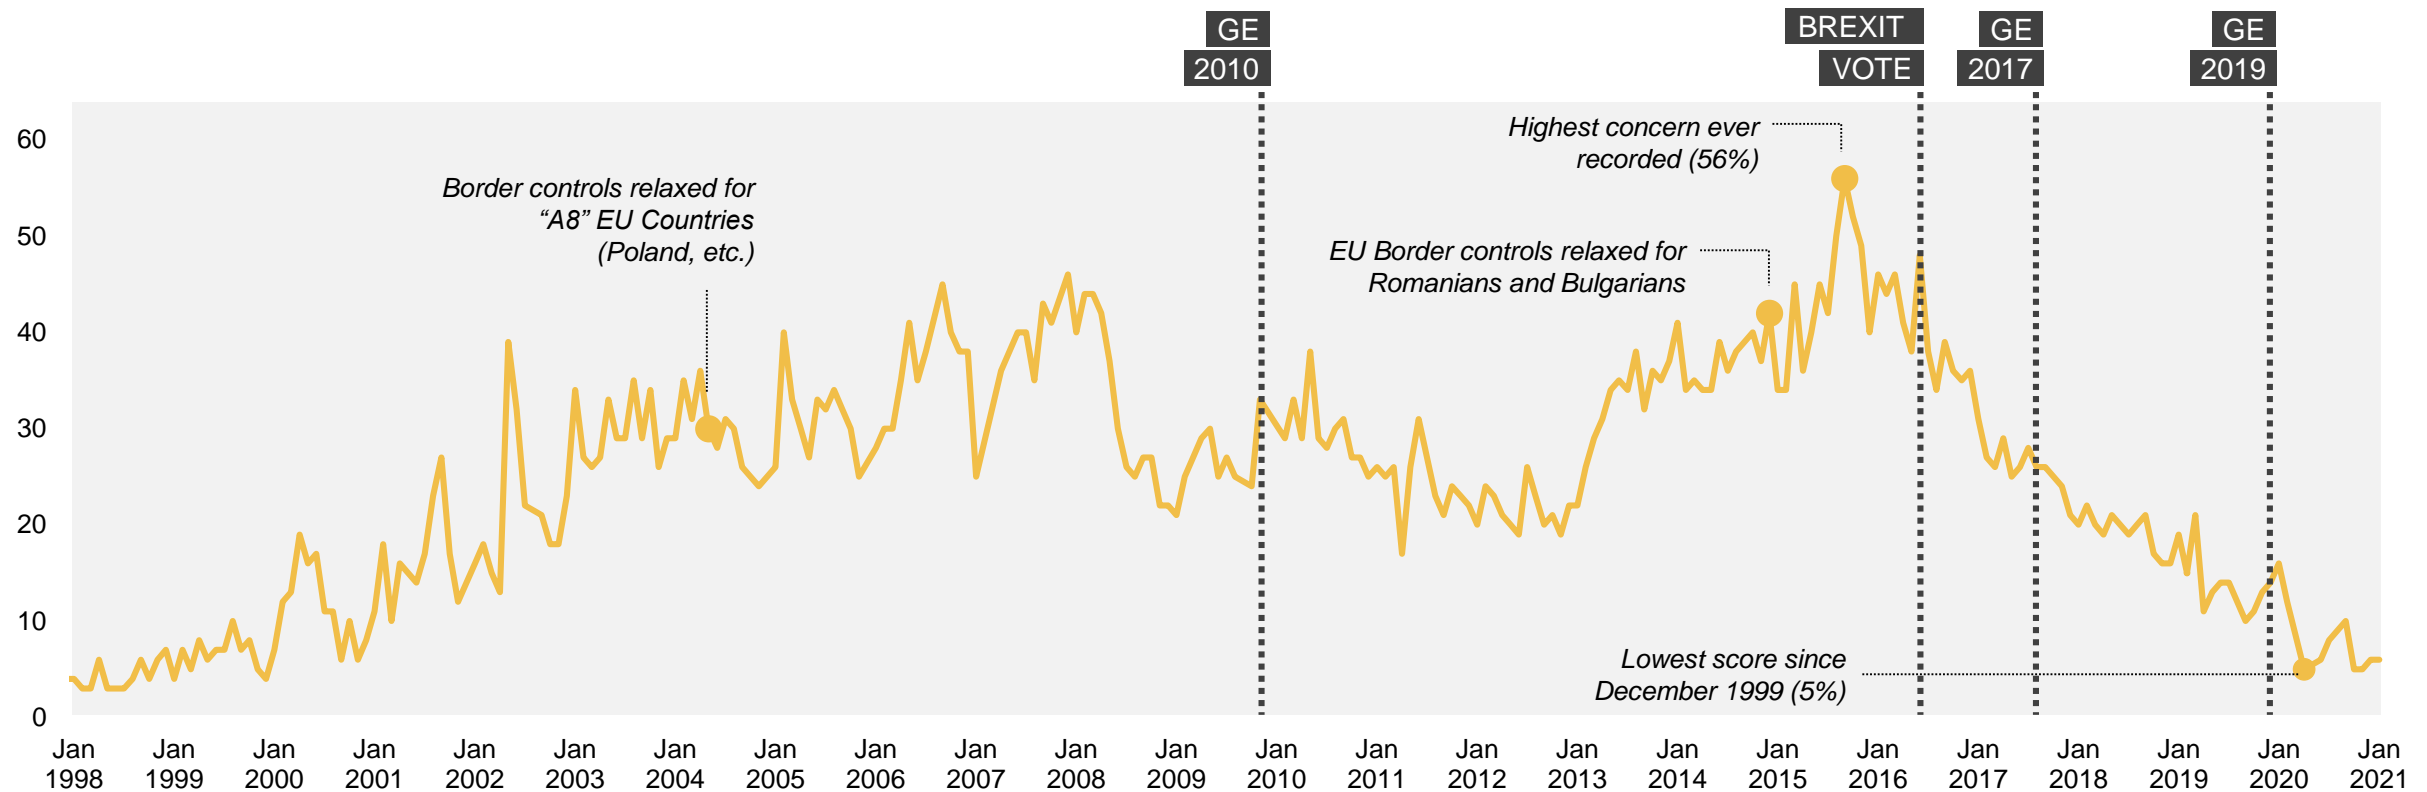

Source: Ipsos MORI Issues Index

EU / Europe / Brexit

What do you see as the most/other important issues facing Britain today?

Base: representative sample of c. 1,000 British adults age 18+ each month, interviewed face-to-face in home
 N.B. April 2020 data onwards is collected by telephone; previous months are face-to-face

Source: Ipsos MORI Issues Index

NHS / Hospitals / Healthcare

What do you see as the most/other important issues facing Britain today?

Base: representative sample of c. 1,000 British adults age 18+ each month, interviewed face-to-face in home
 N.B. April 2020 data onwards is collected by telephone; previous months are face-to-face

Source: Ipsos MORI Issues Index

Immigration / Immigrants

What do you see as the most/other important issues facing Britain today?

Base: representative sample of c. 1,000 British adults age 18+ each month, interviewed face-to-face in home
 N.B. April 2020 data onwards is collected by telephone; previous months are face-to-face