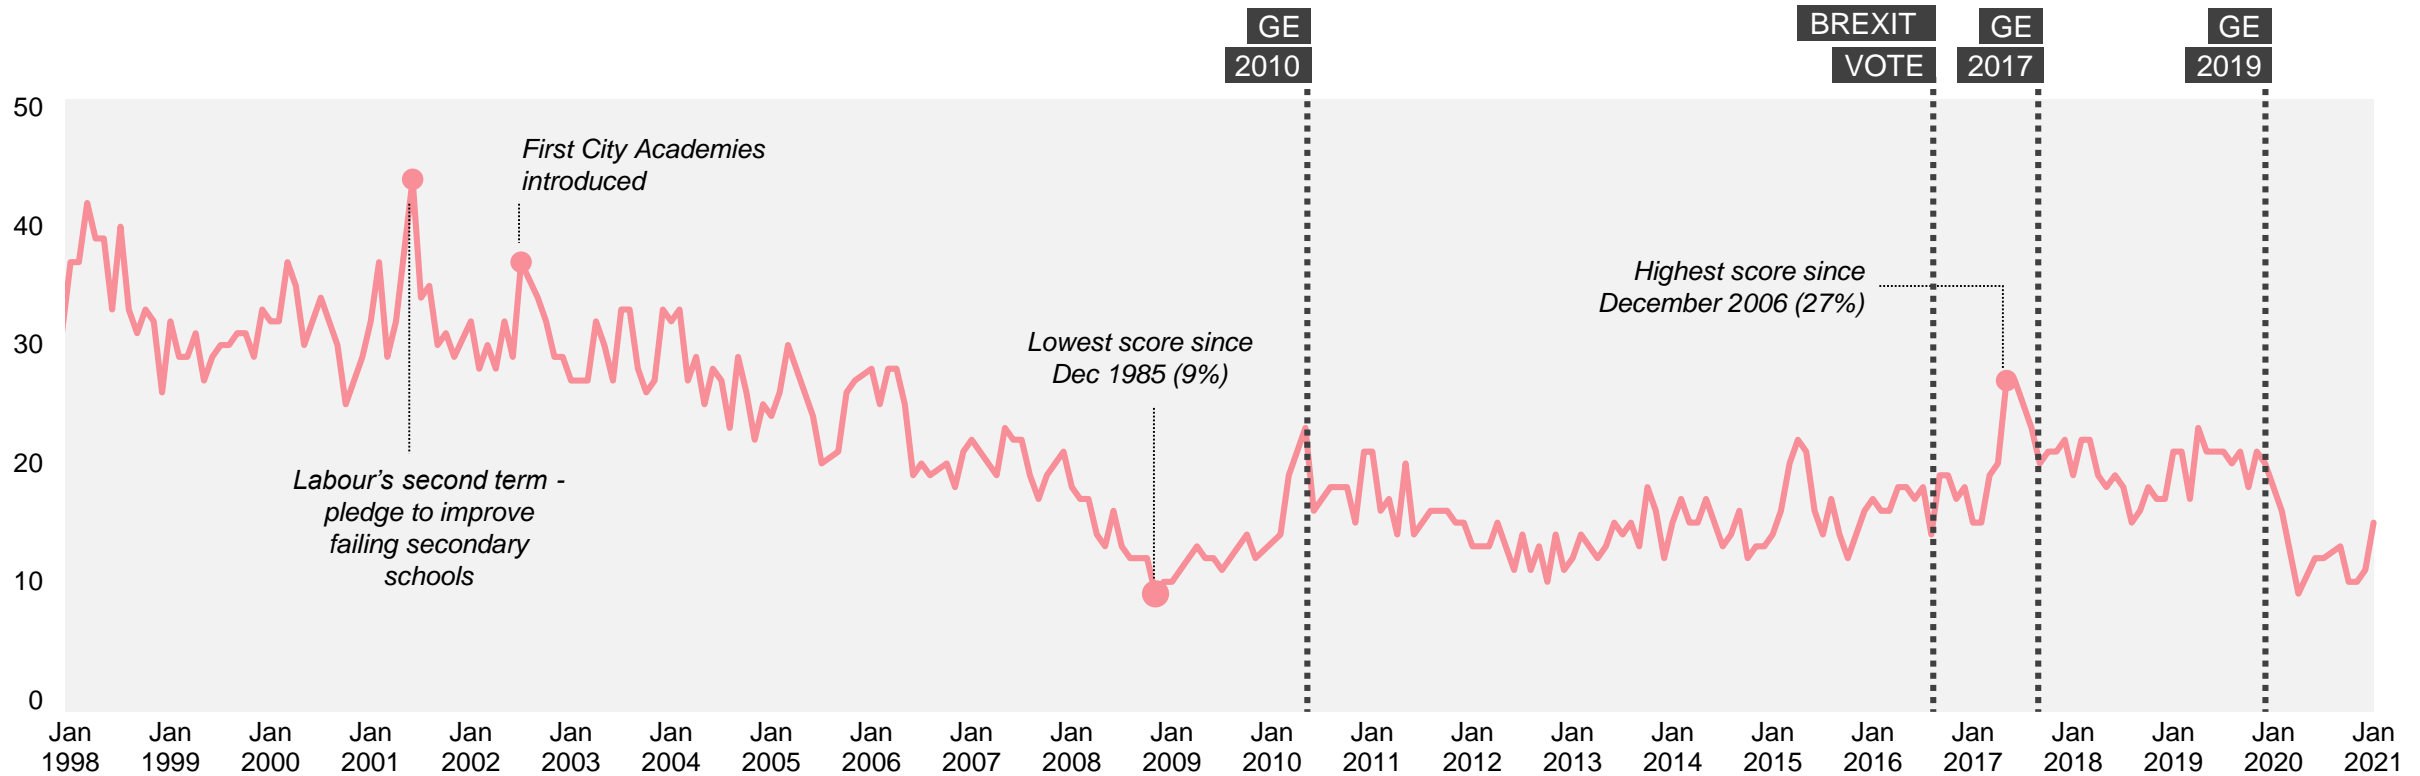

Education / Schools

What do you see as the most/other important issues facing Britain today?

Base: representative sample of c. 1,000 British adults age 18+ each month, interviewed face-to-face in home
N.B. April 2020 data onwards is collected by telephone; previous months are face-to-face

Source: Ipsos MORI Issues Index