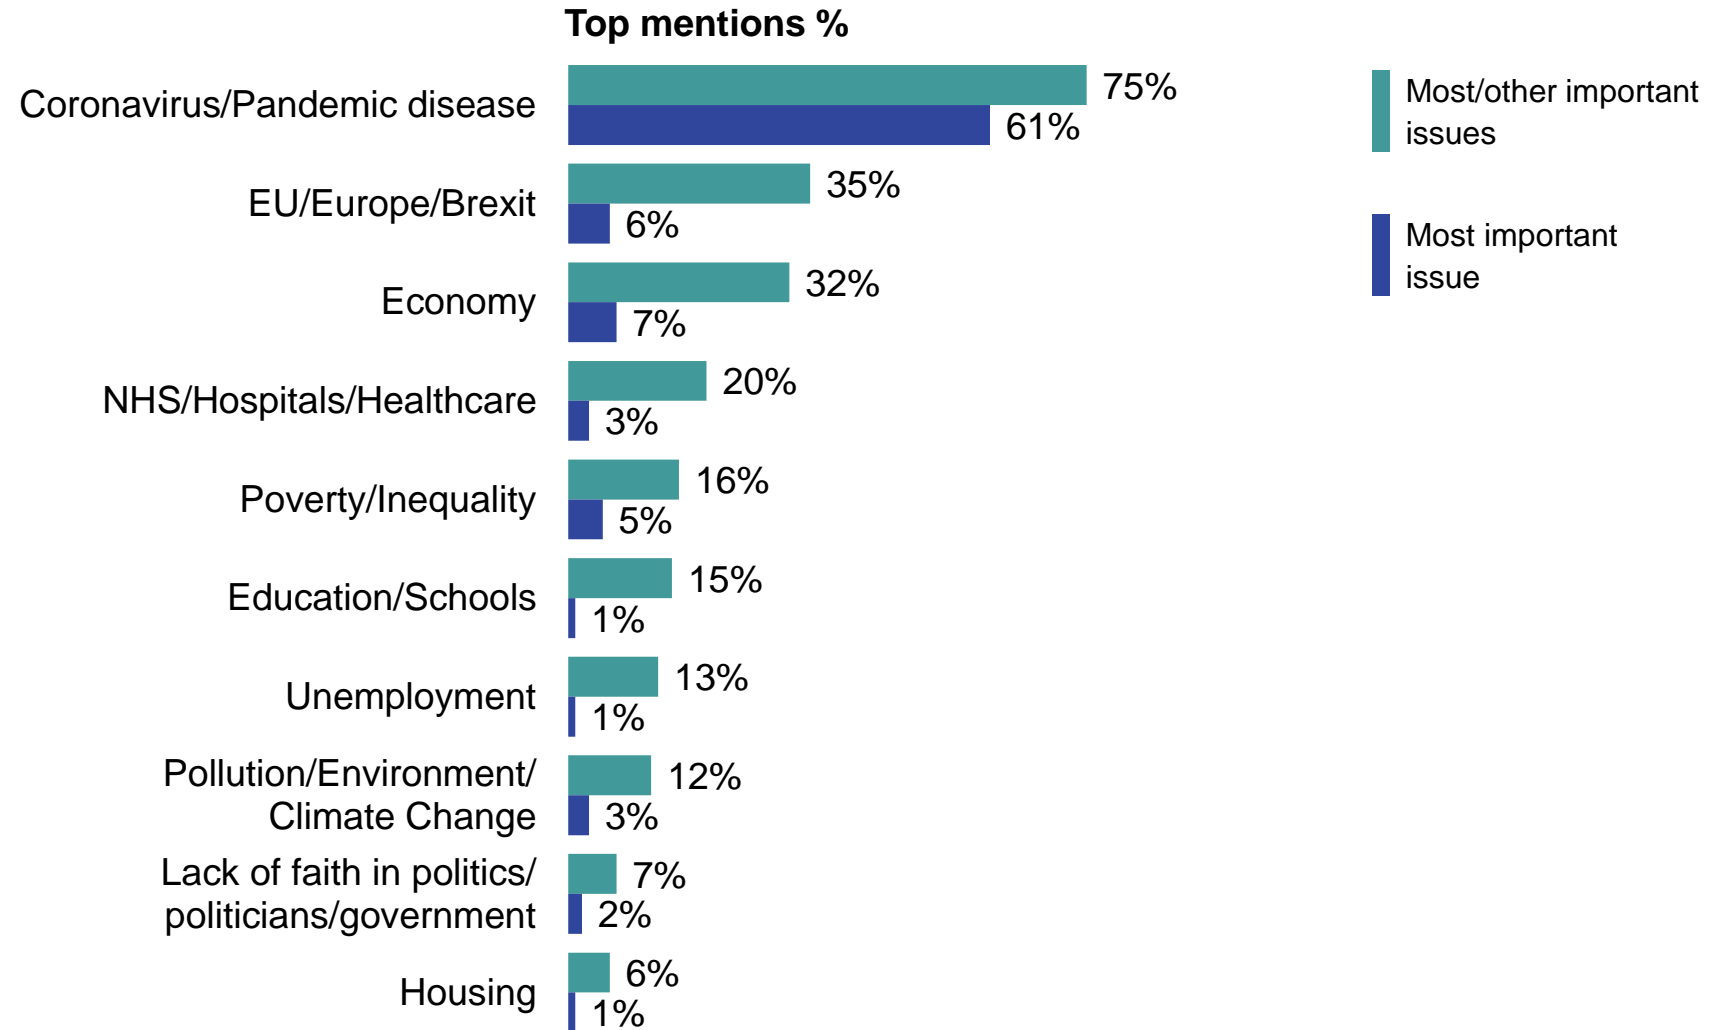

Ipsos MORI

January 2021

What do you see as the most/other important issues facing Britain today?

Base: 1,032 British adults 18+, 22 - 27 January 2021

Source: Ipsos MORI Issues Index

January 2021

What do you see as the most/other important issues facing Britain today?

Base: 1,032 British adults 18+, 22 - 27 January 2021

Source: Ipsos MORI Issues Index

Top five concerns: trend

What do you see as the most/other important issues facing Britain today?

Top mentions %

Base: representative sample of c. 1,000 British adults age 18+ each month, interviewed face-to-face in home
N.B. April 2020 data onwards is collected by telephone; previous months are face-to-face

Source: Ipsos MORI Issues Index

Single Biggest Issue 2010 - 2021

What do you see as the most important issue facing Britain today?

Top mentions %

Base: representative sample of c. 1,000 British adults age 18+ each month, interviewed face-to-face in home
N.B. April 2020 data onwards is collected by telephone; previous months are face-to-face