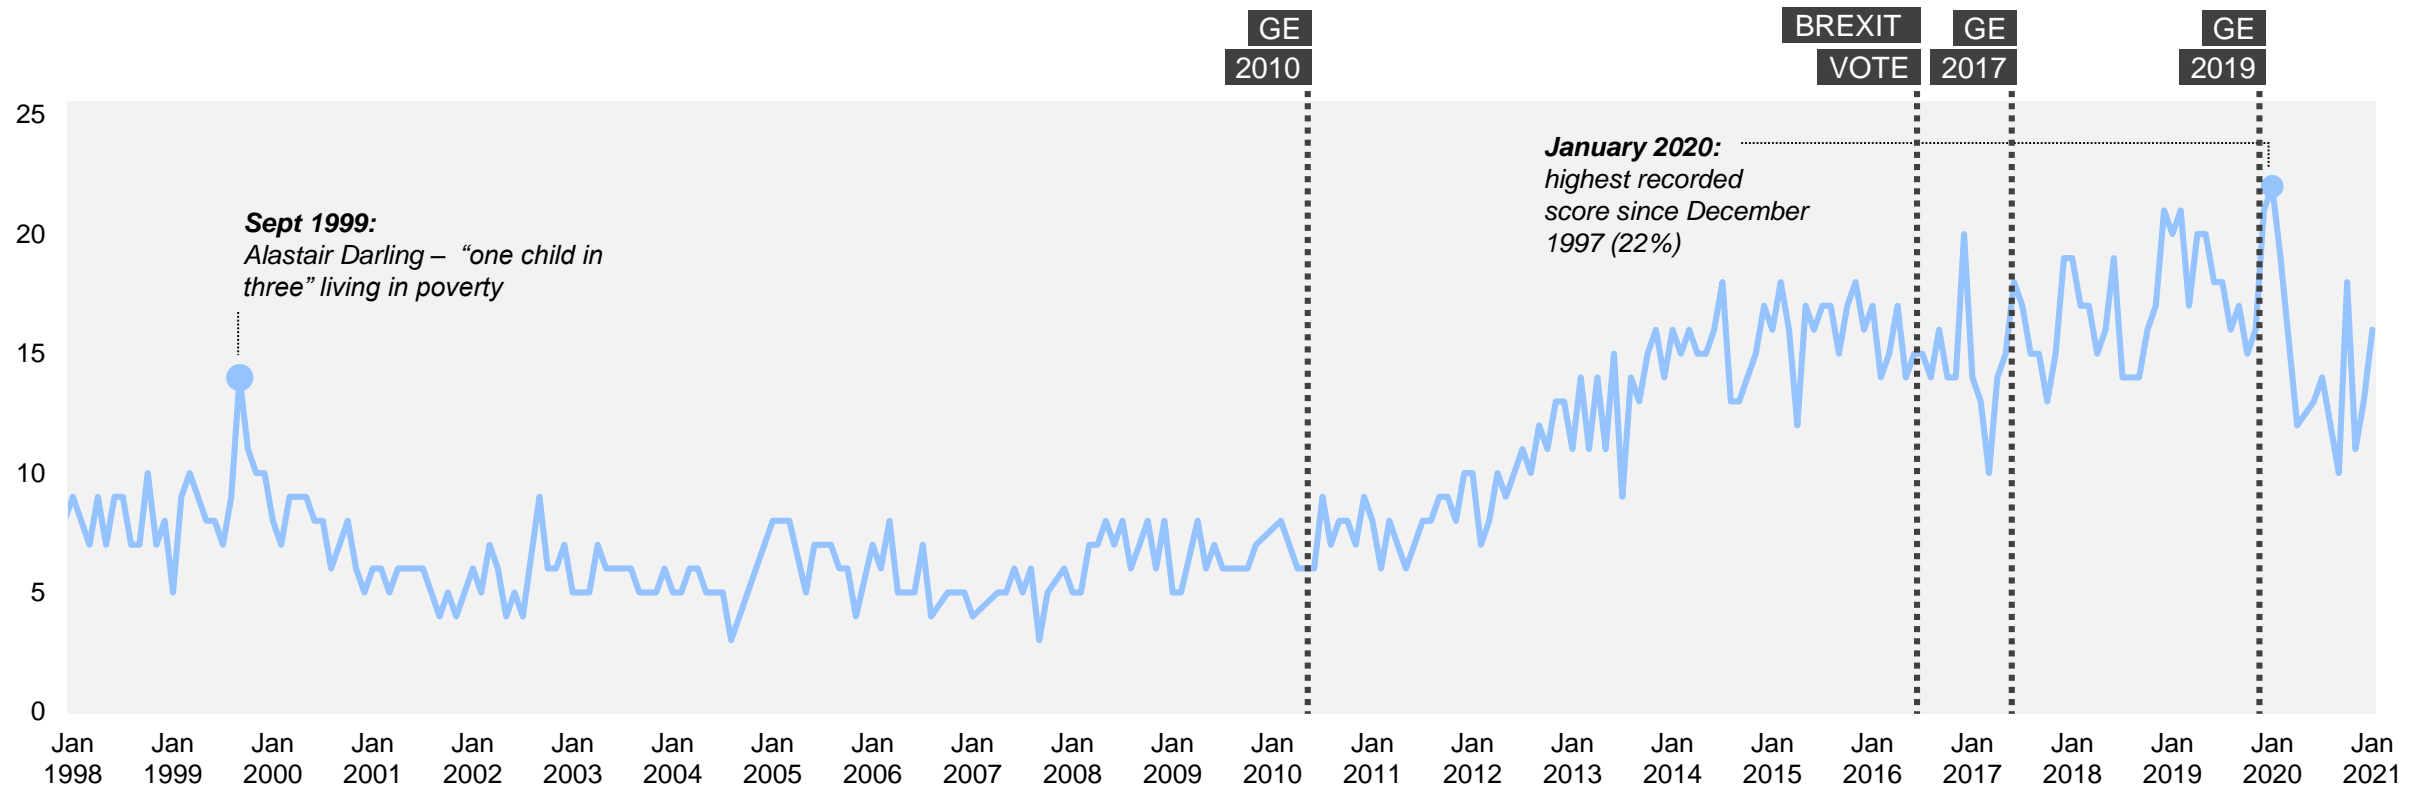

Source: Ipsos MORI Issues Index

Defence / Foreign Affairs / International terrorism

What do you see as the most/other important issues facing Britain today?

Base: representative sample of c. 1,000 British adults age 18+ each month, interviewed face-to-face in home
 N.B. April 2020 data onwards is collected by telephone; previous months are face-to-face

Source: Ipsos MORI Issues Index

Poverty/inequality

What do you see as the most/other important issues facing Britain today?

Base: representative sample of c. 1,000 British adults age 18+ each month, interviewed face-to-face in home
N.B. April 2020 data onwards is collected by telephone; previous months are face-to-face