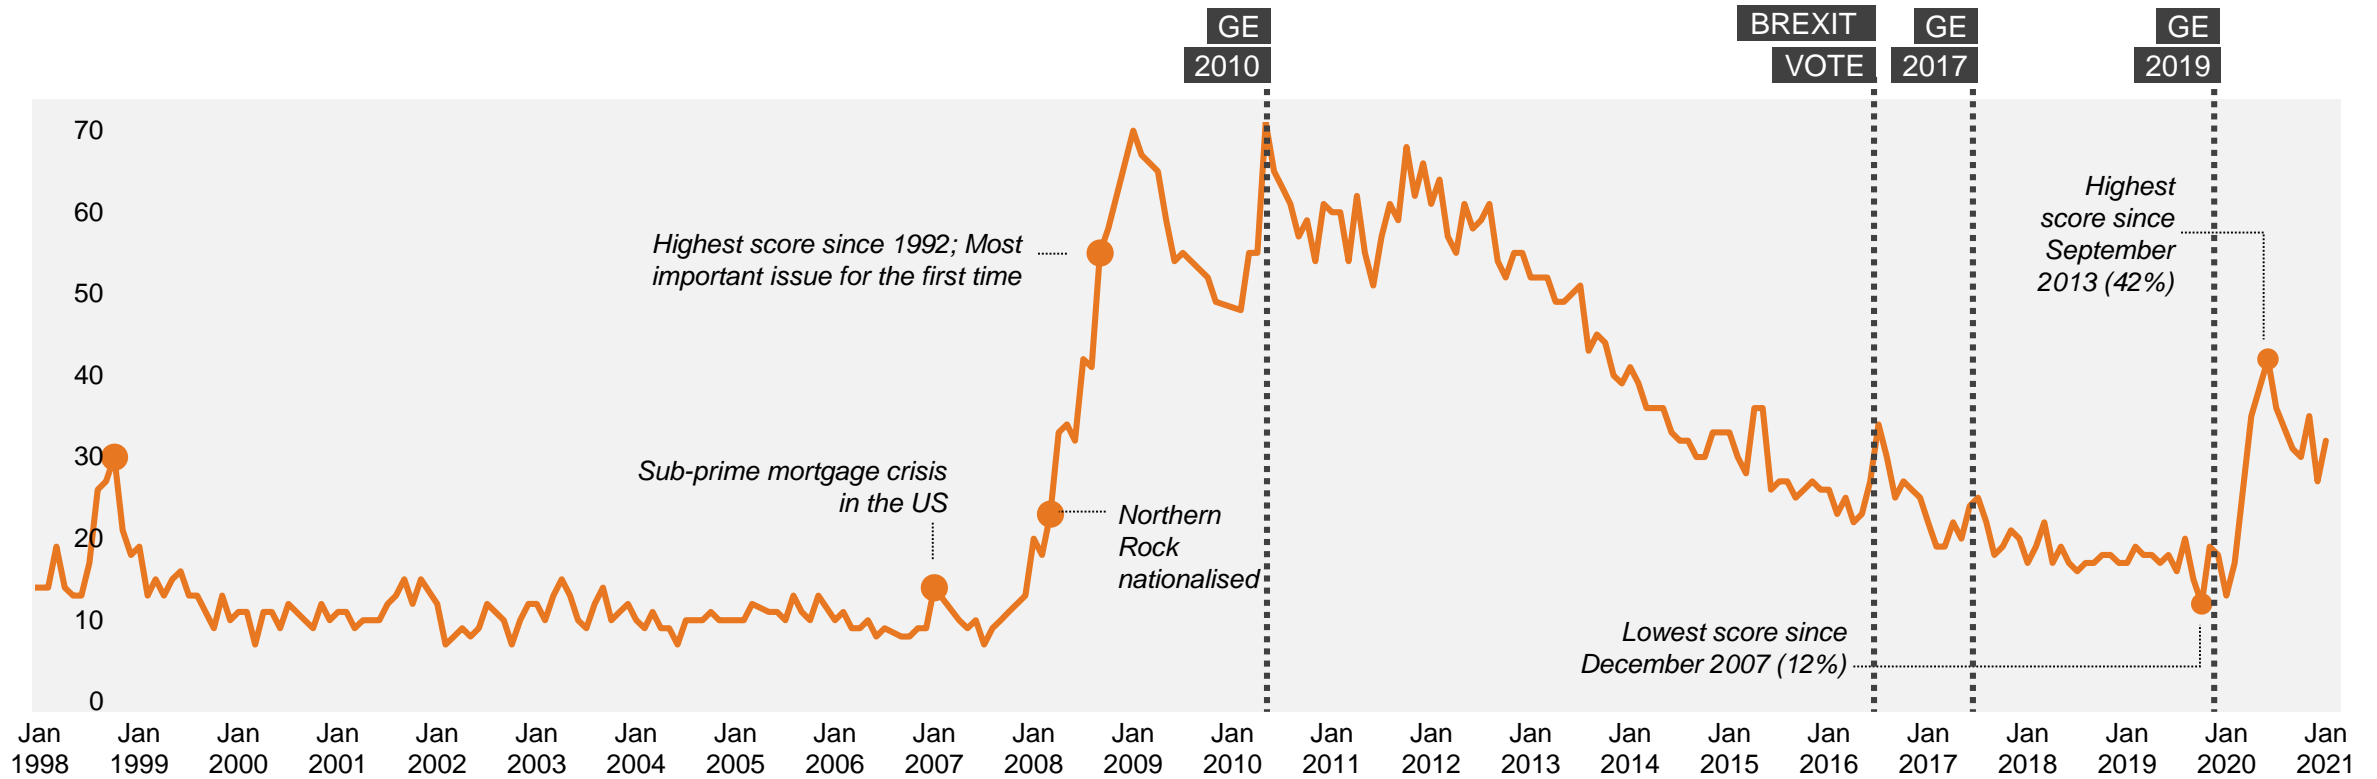

Source: Ipsos MORI Issues Index

Immigration / Immigrants

What do you see as the most/other important issues facing Britain today?

Base: representative sample of c. 1,000 British adults age 18+ each month, interviewed face-to-face in home
 N.B. April 2020 data onwards is collected by telephone; previous months are face-to-face

Source: Ipsos MORI Issues Index

Economy / Economic situation

What do you see as the most/other important issues facing Britain today?

Base: representative sample of c. 1,000 British adults age 18+ each month, interviewed face-to-face in home
 N.B. April 2020 data onwards is collected by telephone; previous months are face-to-face