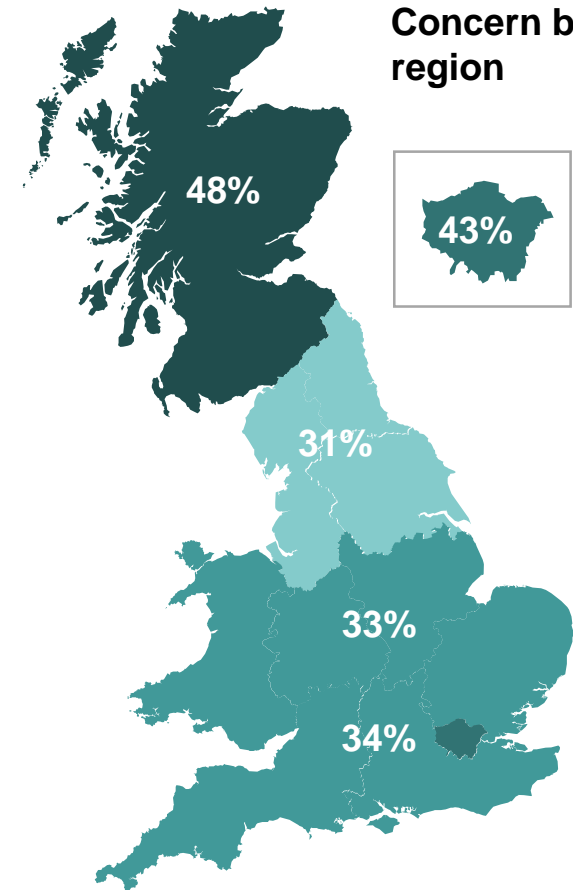

What do you see as the most/other important issues facing Britain today?

Base: 1,032 British adults 18+, 22 - 27 January 2021

Source: Ipsos MORI Issues Index

Concern about coronavirus/pandemic disease by subgroup

What do you see as the most/other important issues facing Britain today?

Concern by key demographic groups:

Concern by age group:

Base: 1,032 British adults 18+, 22 - 27 January 2021

Concern by region

Source: Ipsos MORI Issues Index

Concern about Brexit/EU by subgroup

What do you see as the most/other important issues facing Britain today?

Concern by key demographic groups:

Concern by age group:

Base: 1,032 British adults 18+, 22 - 27 January 2021

Concern by region

Source: Ipsos MORI Issues Index

Concern about the economy by subgroup

What do you see as the most/other important issues facing Britain today?

Concern by key demographic groups:

Concern by age: