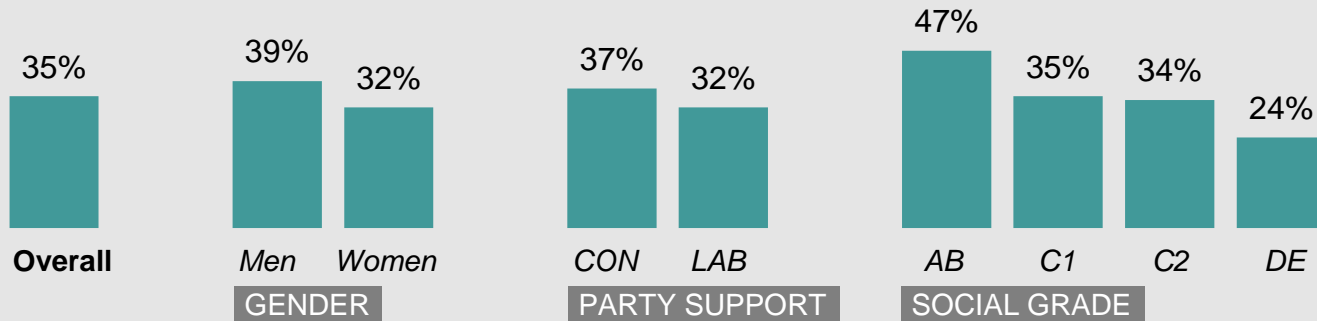

Source: Ipsos MORI Issues Index

Age group

What do you see as the most/other important issues facing Britain today?

Base: 1,032 British adults 18+, 22 - 27 January 2021

Source: Ipsos MORI Issues Index

Age and social grade

What do you see as the most/other important issues facing Britain today?

Base: 1,032 British adults 18+, 22 - 27 January 2021

Source: Ipsos MORI Issues Index

Concern about coronavirus/pandemic disease by subgroup

What do you see as the most/other important issues facing Britain today?

Concern by key demographic groups:

Concern by age group:

Base: 1,032 British adults 18+, 22 - 27 January 2021

Concern by region

Source: Ipsos MORI Issues Index

Concern about Brexit/EU by subgroup

What do you see as the most/other important issues facing Britain today?

Concern by key demographic groups:

Concern by age group:

Base: 1,032 British adults 18+, 22 - 27 January 2021