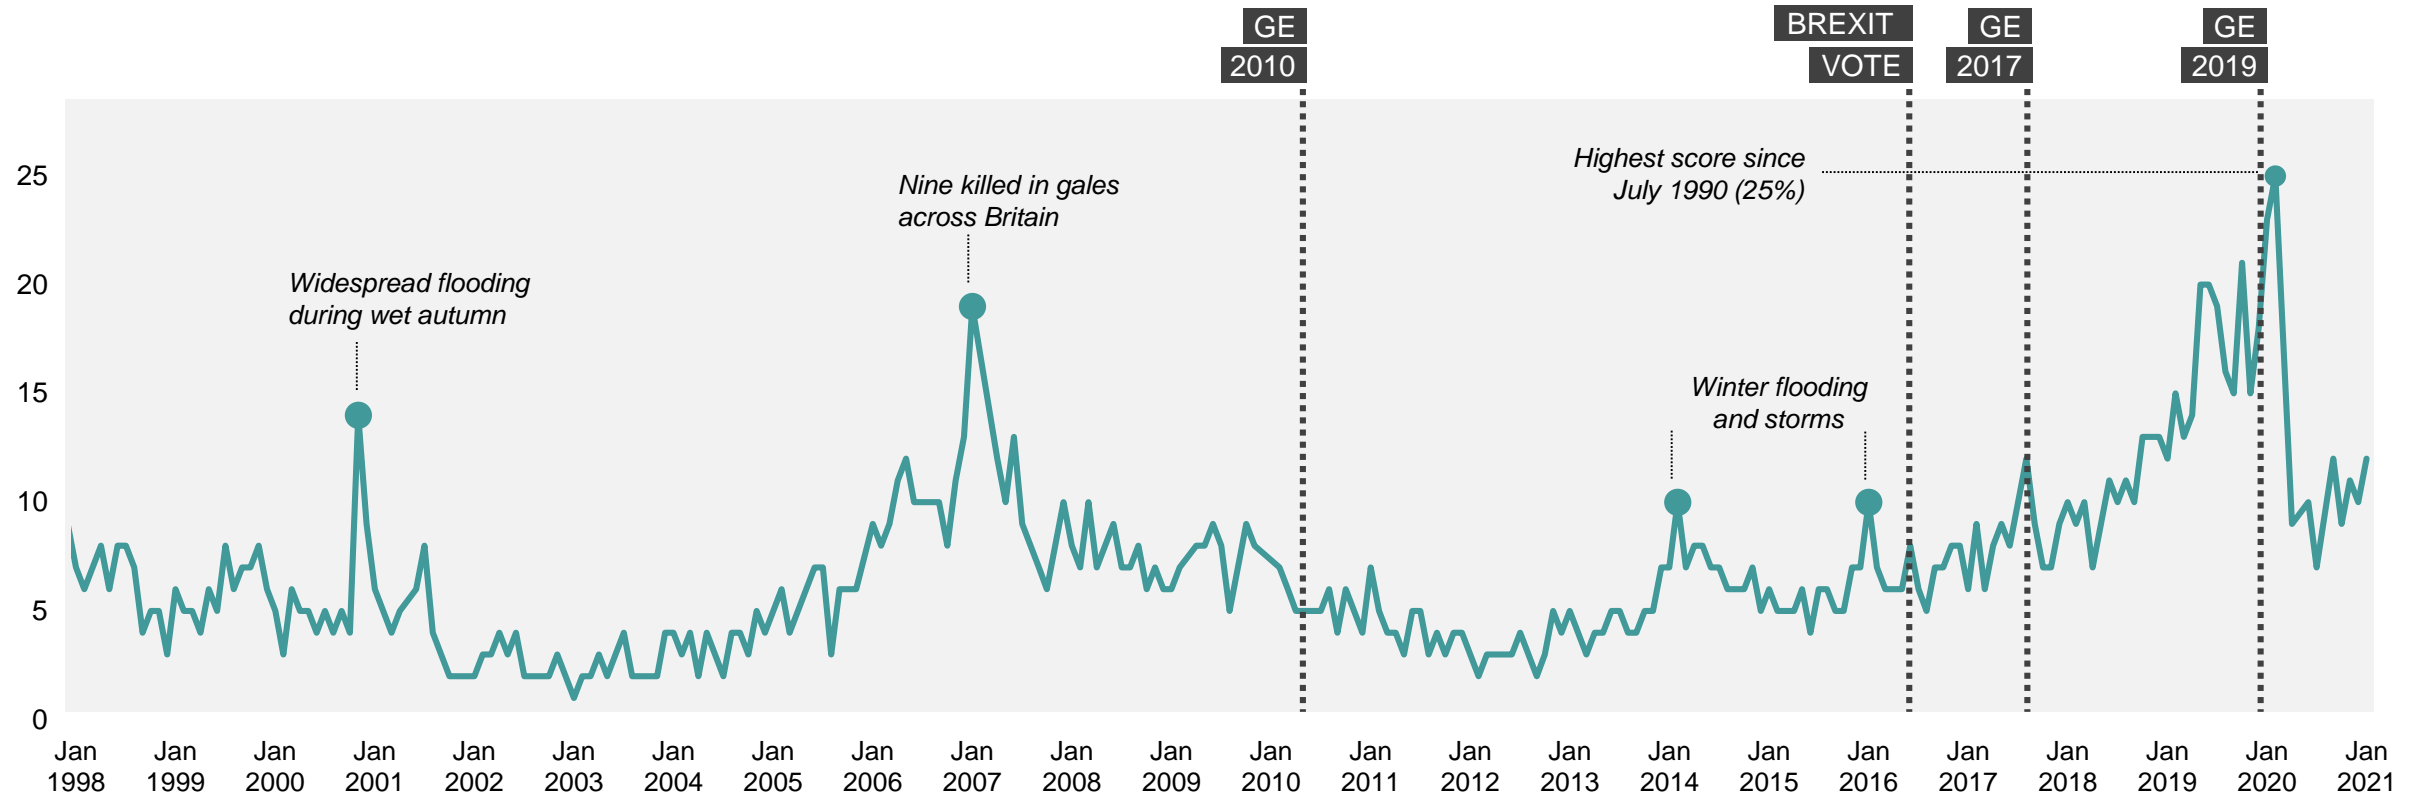

Source: Ipsos MORI Issues Index

Poverty/inequality

What do you see as the most/other important issues facing Britain today?

Base: representative sample of c. 1,000 British adults age 18+ each month, interviewed face-to-face in home
N.B. April 2020 data onwards is collected by telephone; previous months are face-to-face

Source: Ipsos MORI Issues Index

Pollution / Environment

What do you see as the most/other important issues facing Britain today?

Base: representative sample of c. 1,000 British adults age 18+ each month, interviewed face-to-face in home
N.B. April 2020 data onwards is collected by telephone; previous months are face-to-face