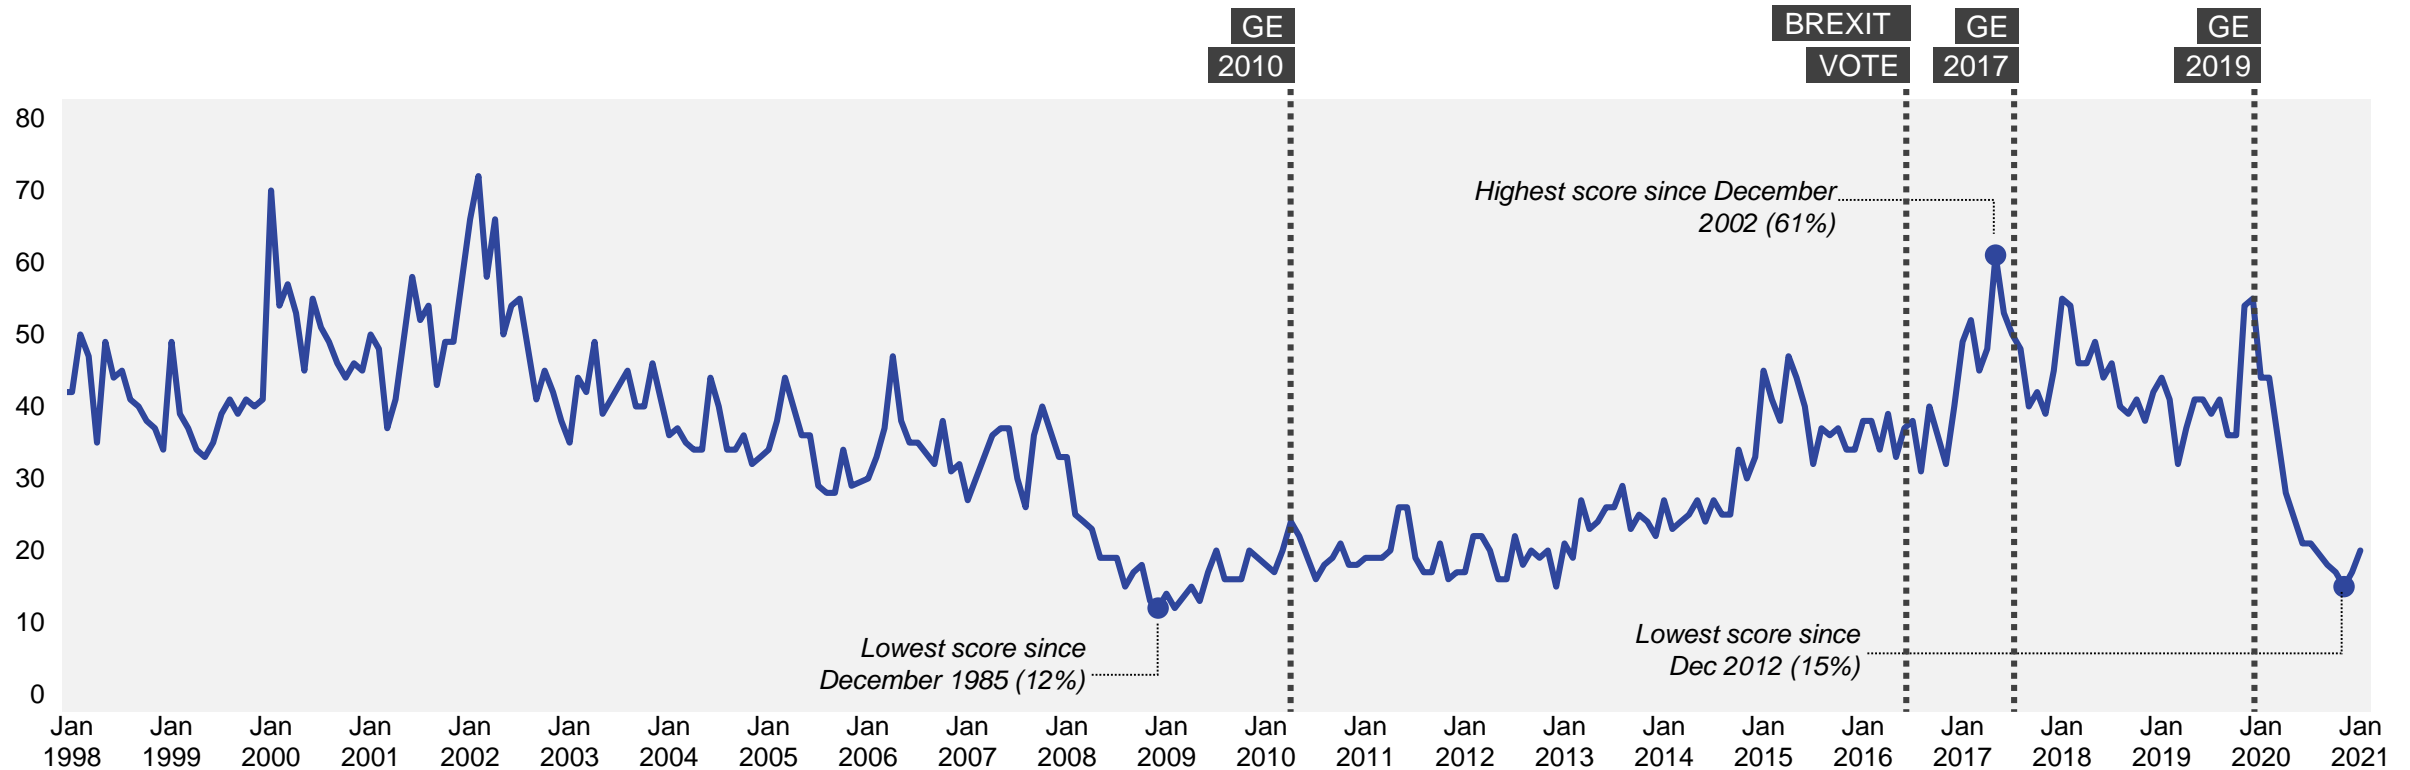

Source: Ipsos MORI Issues Index

Single Biggest Issue 2010 - 2021

What do you see as the most important issue facing Britain today?

Top mentions %

Base: representative sample of c. 1,000 British adults age 18+ each month, interviewed face-to-face in home
N.B. April 2020 data onwards is collected by telephone; previous months are face-to-face

Source: Ipsos MORI Issues Index

EU / Europe / Brexit

What do you see as the most/other important issues facing Britain today?

Base: representative sample of c. 1,000 British adults age 18+ each month, interviewed face-to-face in home
 N.B. April 2020 data onwards is collected by telephone; previous months are face-to-face

Source: Ipsos MORI Issues Index

NHS / Hospitals / Healthcare

What do you see as the most/other important issues facing Britain today?

Base: representative sample of c. 1,000 British adults age 18+ each month, interviewed face-to-face in home
 N.B. April 2020 data onwards is collected by telephone; previous months are face-to-face