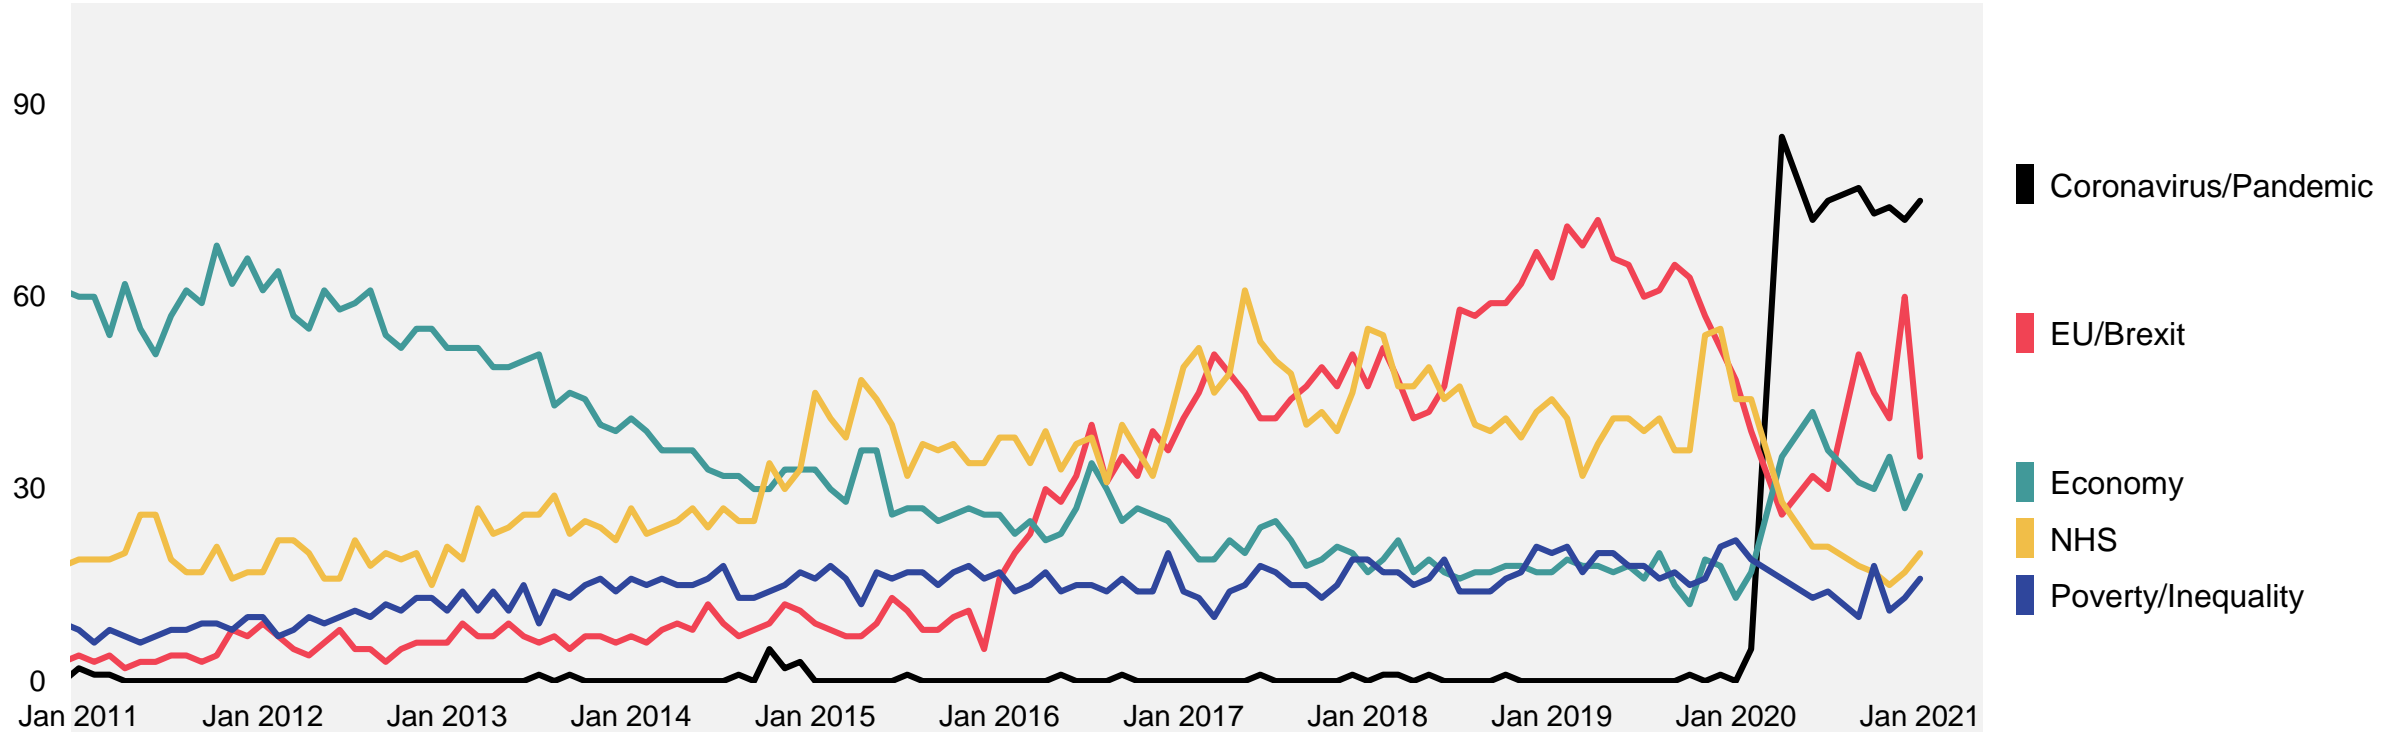

Ipsos MORI

January 2021

What do you see as the most/other important issues facing Britain today?

Base: 1,032 British adults 18+, 22 - 27 January 2021

Source: Ipsos MORI Issues Index

January 2021

What do you see as the most/other important issues facing Britain today?

Base: 1,032 British adults 18+, 22 - 27 January 2021

Source: Ipsos MORI Issues Index

Top five concerns: trend

What do you see as the most/other important issues facing Britain today?

Top mentions %

Base: representative sample of c. 1,000 British adults age 18+ each month, interviewed face-to-face in home
N.B. April 2020 data onwards is collected by telephone; previous months are face-to-face

Source: Ipsos MORI Issues Index

Single Biggest Issue 2010 - 2021

What do you see as the most important issue facing Britain today?

Top mentions %

Base: representative sample of c. 1,000 British adults age 18+ each month, interviewed face-to-face in home
N.B. April 2020 data onwards is collected by telephone; previous months are face-to-face

Source: Ipsos MORI Issues Index

Coronavirus/Pandemic diseases

What do you see as the most/other important issues facing Britain today?

Base: representative sample of c. 1,000 British adults age 18+ each month, interviewed face-to-face in home
N.B. April 2020 data onwards is collected by telephone; previous months are face-to-face