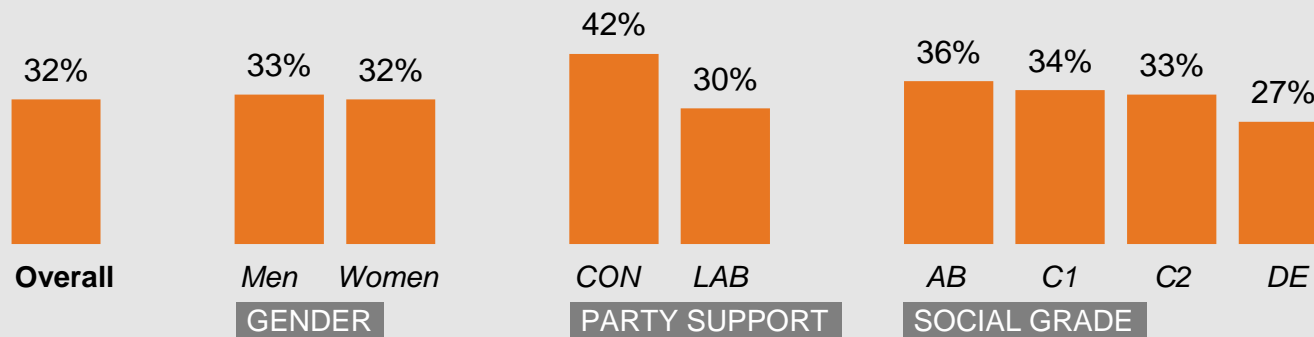

What do you see as the most/other important issues facing Britain today?

Concern by key demographic groups:

Concern by age group:

Base: 1,032 British adults 18+, 22 - 27 January 2021

Concern by region

Source: Ipsos MORI Issues Index

Concern about Brexit/EU by subgroup

What do you see as the most/other important issues facing Britain today?

Concern by key demographic groups:

Concern by age group:

Base: 1,032 British adults 18+, 22 - 27 January 2021

Concern by region

Source: Ipsos MORI Issues Index

Concern about the economy by subgroup

What do you see as the most/other important issues facing Britain today?

Concern by key demographic groups:

Concern by age:

Base: 1,032 British adults 18+, 22 - 27 January 2021

Concern by region

Source: Ipsos MORI Issues Index

IPSOS MORI ISSUES INDEX

January 2021

For more information contact:

Gideon.Skinner@ipsos.com

Michael.Clemence@ipsos.com