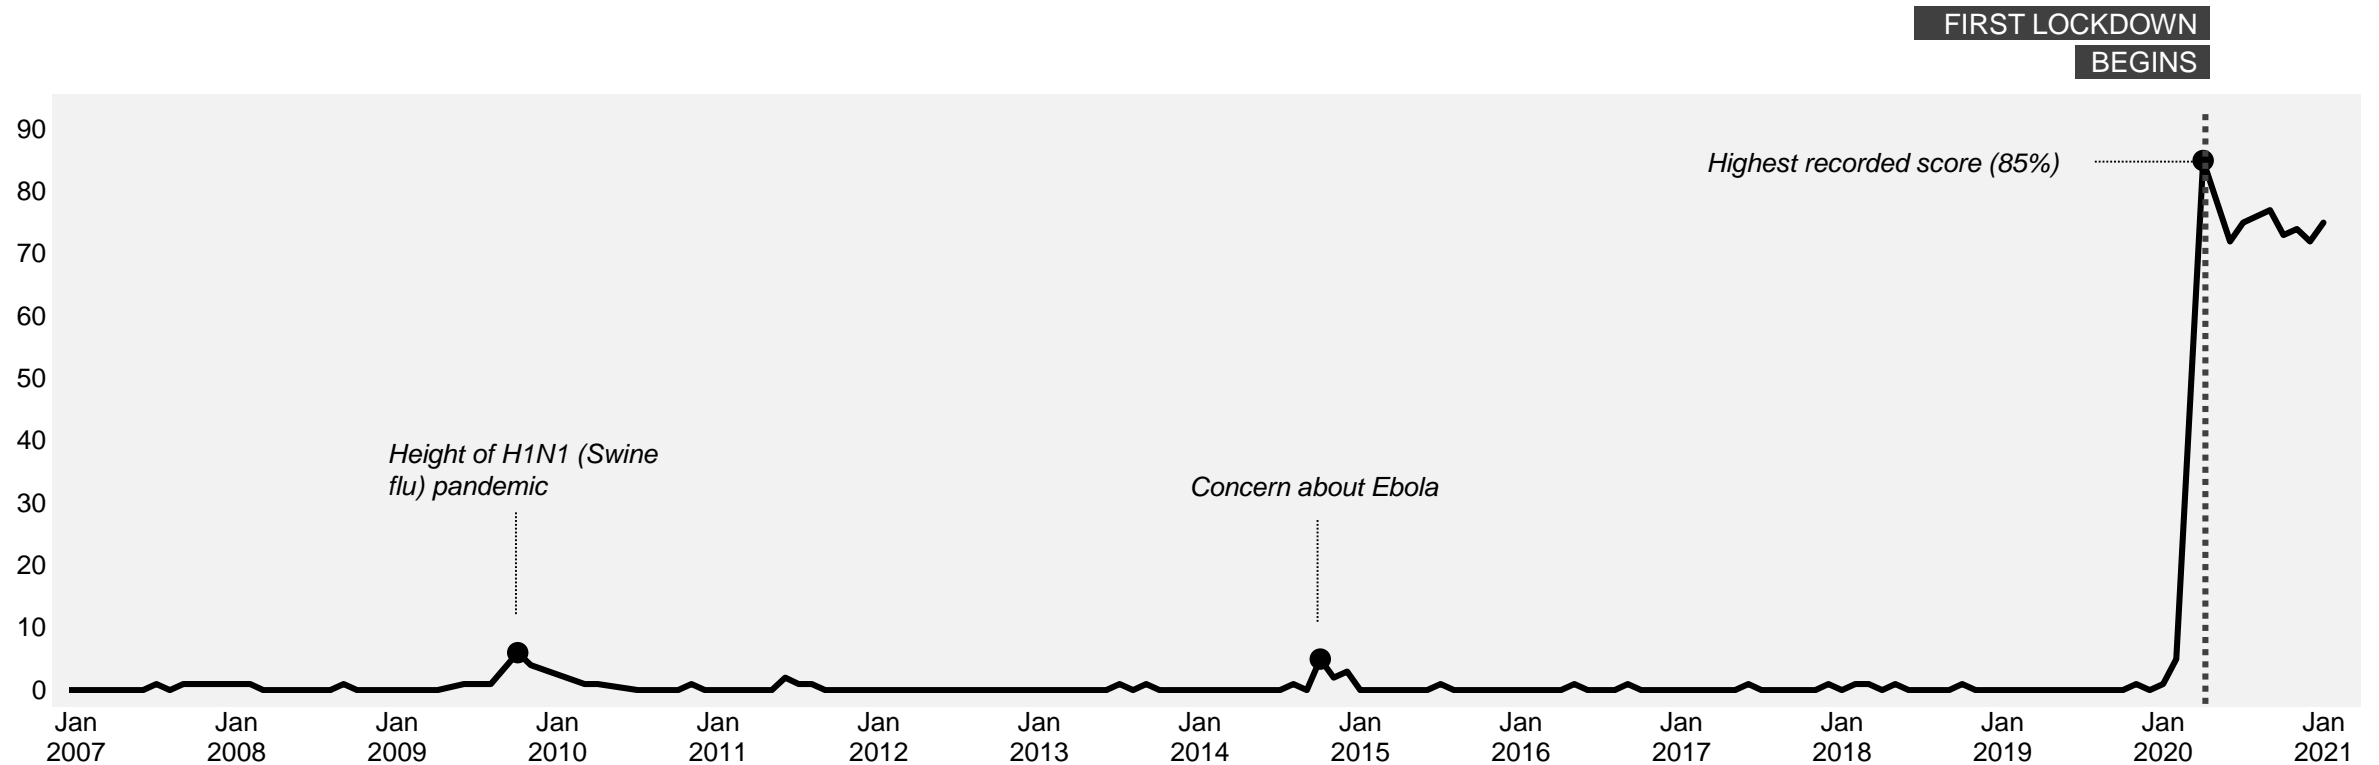

Base: 1,032 British adults 18+, 22 - 27 January 2021

Source: Ipsos MORI Issues Index

Top five concerns: trend

What do you see as the most/other important issues facing Britain today?

Top mentions %

Base: representative sample of c. 1,000 British adults age 18+ each month, interviewed face-to-face in home
N.B. April 2020 data onwards is collected by telephone; previous months are face-to-face

Source: Ipsos MORI Issues Index

Single Biggest Issue 2010 - 2021

What do you see as the most important issue facing Britain today?

Top mentions %

Base: representative sample of c. 1,000 British adults age 18+ each month, interviewed face-to-face in home
N.B. April 2020 data onwards is collected by telephone; previous months are face-to-face

Source: Ipsos MORI Issues Index

Coronavirus/Pandemic diseases

What do you see as the most/other important issues facing Britain today?

Base: representative sample of c. 1,000 British adults age 18+ each month, interviewed face-to-face in home
N.B. April 2020 data onwards is collected by telephone; previous months are face-to-face