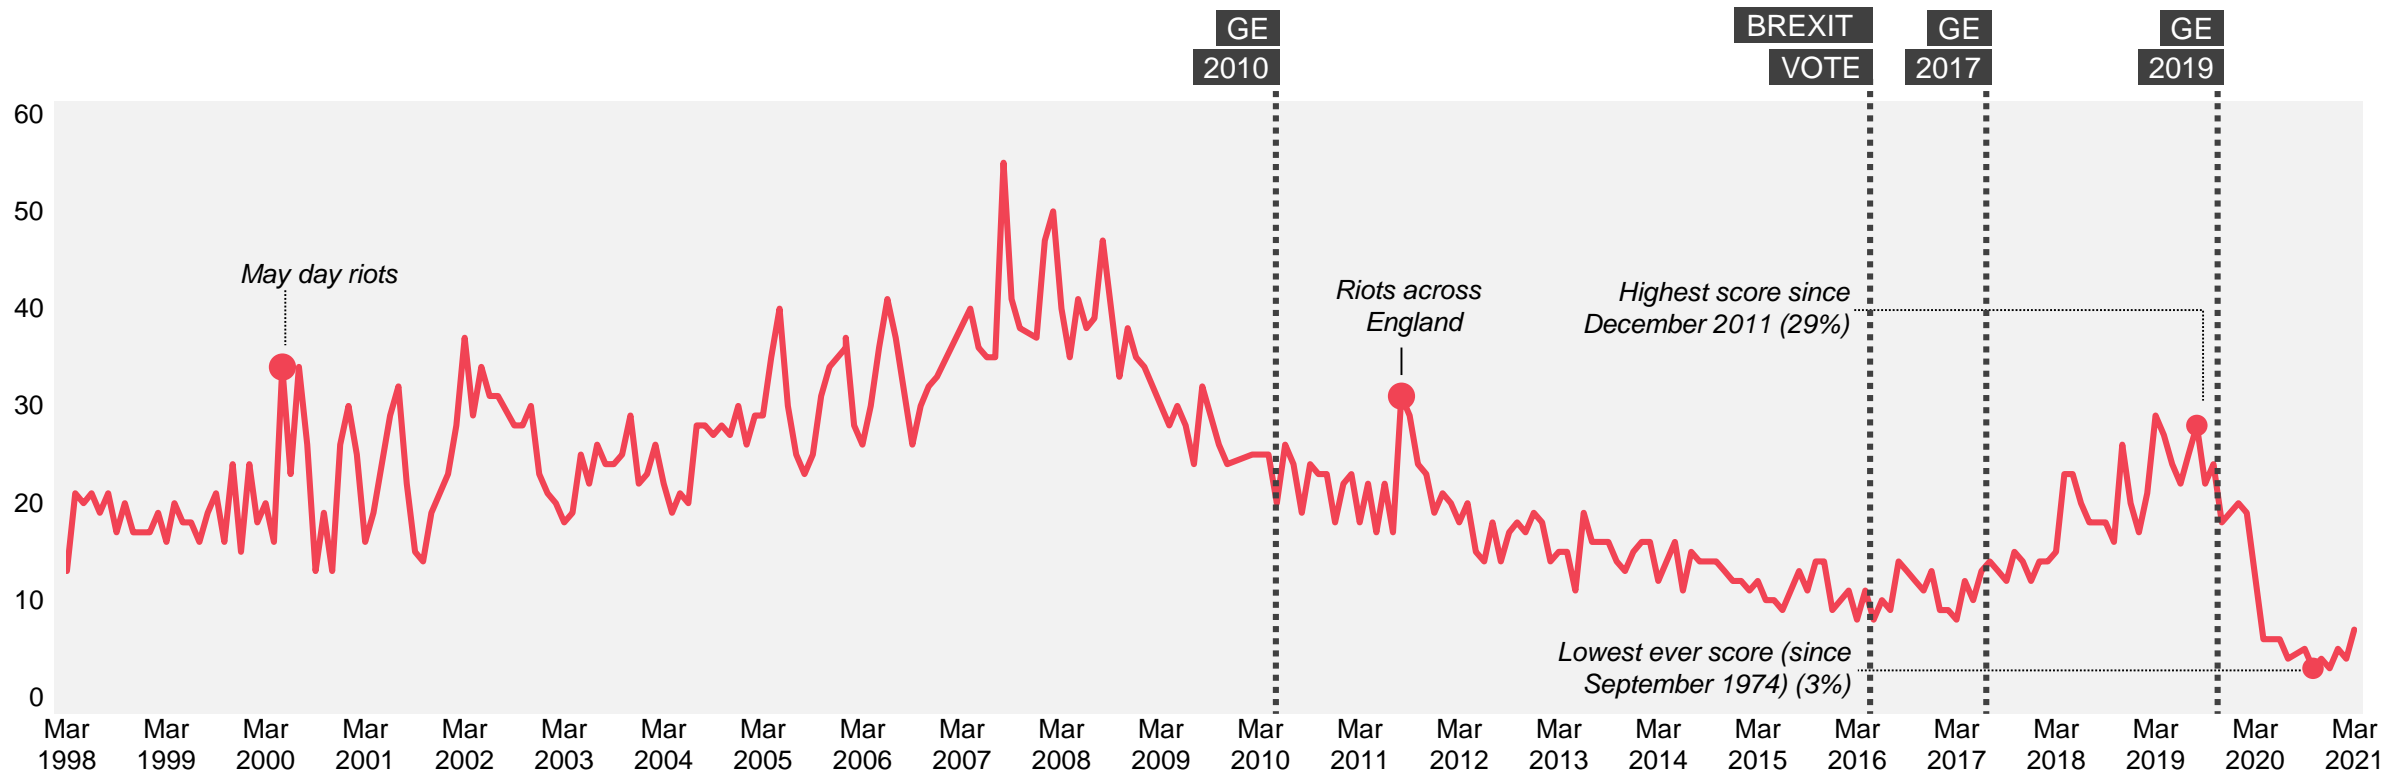

Source: Ipsos MORI Issues Index

Unemployment / Factory closure / Lack of industry

What do you see as the most/other important issues facing Britain today?

Base: representative sample of c. 1,000 British adults age 18+ each month, interviewed face-to-face in home
 N.B. April 2020 data onwards is collected by telephone; previous months are face-to-face

Source: Ipsos MORI Issues Index

Education / Schools

What do you see as the most/other important issues facing Britain today?

Base: representative sample of c. 1,000 British adults age 18+ each month, interviewed face-to-face in home
 N.B. April 2020 data onwards is collected by telephone; previous months are face-to-face

Source: Ipsos MORI Issues Index

Crime / Law & Order / Violence / Vandalism / ASB

What do you see as the most/other important issues facing Britain today?

Base: representative sample of c. 1,000 British adults age 18+ each month, interviewed face-to-face in home
N.B. April 2020 data onwards is collected by telephone; previous months are face-to-face