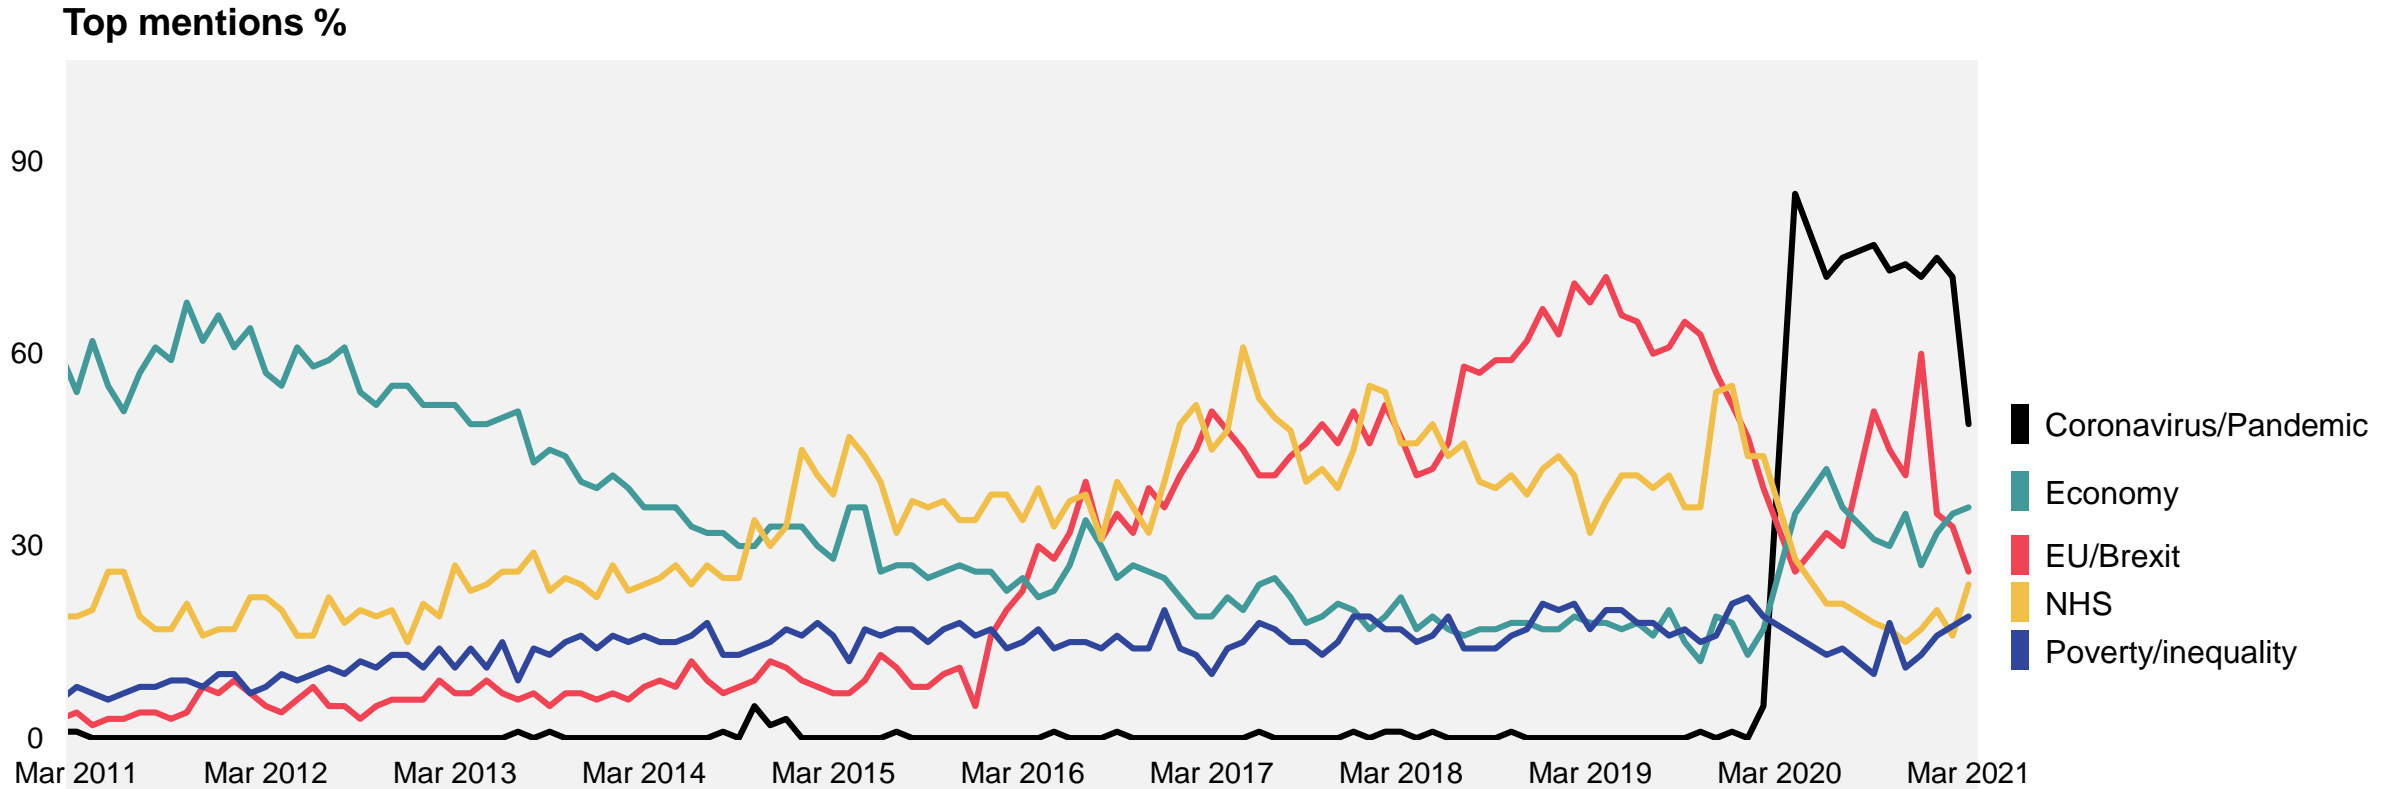

Ipsos MORI

March 2021

What do you see as the most/other important issues facing Britain today?

Base: 1,009 British adults 18+, 5 - 11 March 2021

Source: Ipsos MORI Issues Index

March 2021

What do you see as the most/other important issues facing Britain today?

Base: 1,009 British adults 18+, 5 - 11 March 2021

Source: Ipsos MORI Issues Index

Top five concerns: trend

What do you see as the most/other important issues facing Britain today?

Base: representative sample of c.1,000 British adults age 18+ each month, interviewed face-to-face in home
N.B. April 2020 data onwards is collected by telephone; previous months are face-to-face

Source: Ipsos MORI Issues Index

Single Biggest Issue 2010 - 2021

What do you see as the most important issue facing Britain today?

Top mentions %

Base: representative sample of c.1,000 British adults age 18+ each month, interviewed face-to-face in home
 N.B. April 2020 data onwards is collected by telephone; previous months are face-to-face