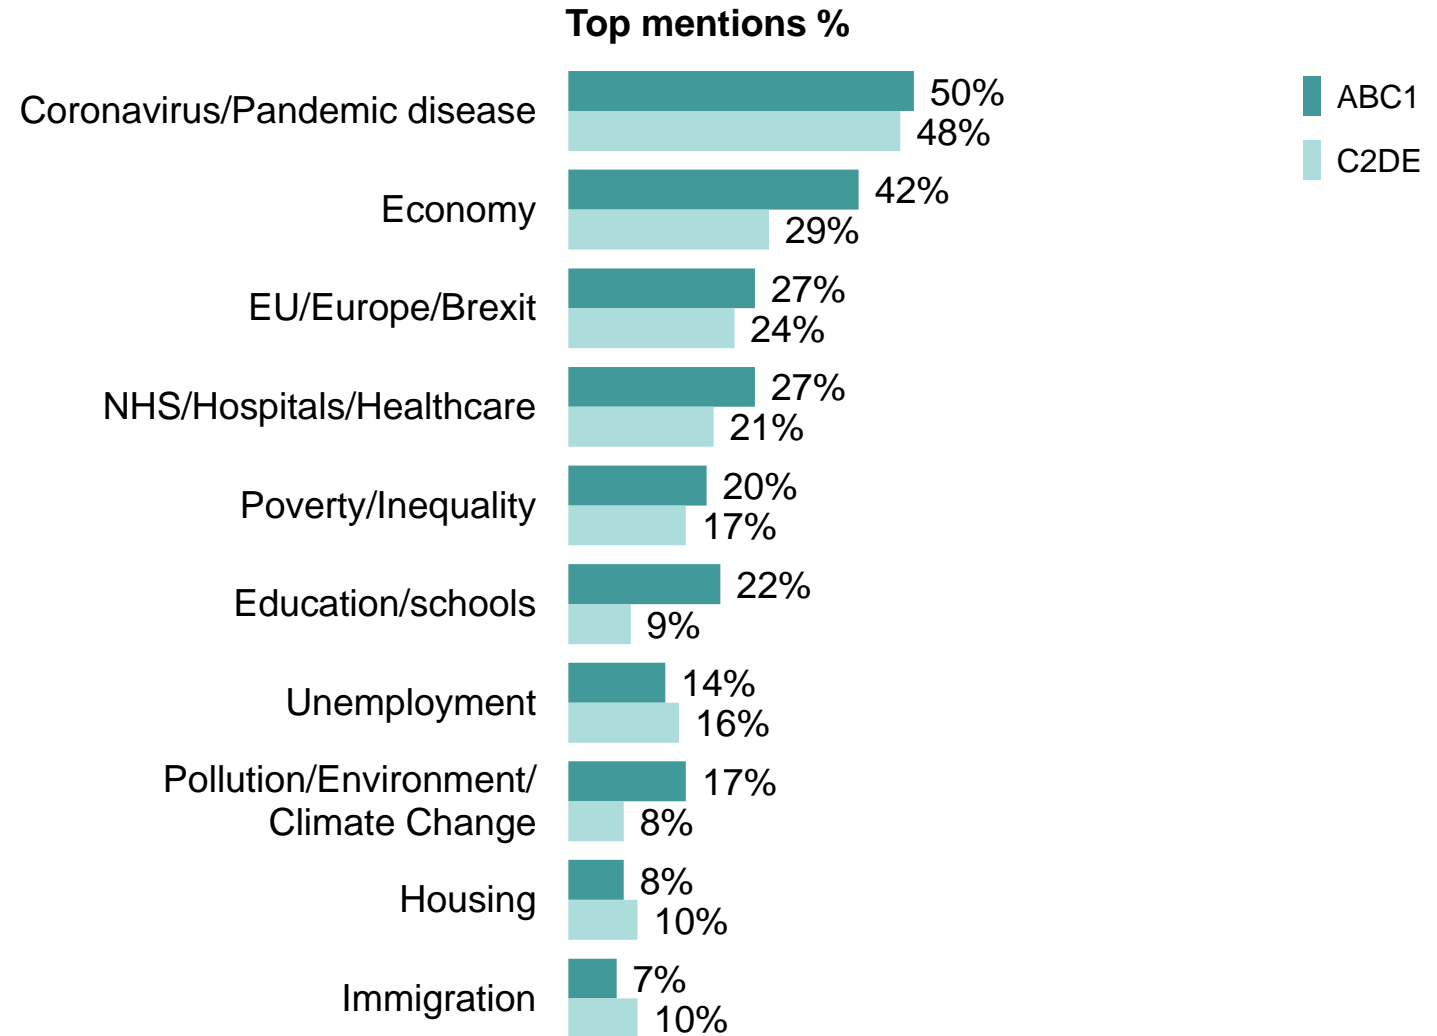

Source: Ipsos MORI Issues Index

Party support

What do you see as the most/other important issues facing Britain today?

Base: 1,009 British adults 18+, 5 - 11 March 2021

Source: Ipsos MORI Issues Index

Men and women

What do you see as the most/other important issues facing Britain today?

Base: 1,009 British adults 18+, 5 - 11 March 2021

Source: Ipsos MORI Issues Index

Social grade

What do you see as the most/other important issues facing Britain today?

Base: 1,009 British adults 18+, 5 - 11 March 2021

Source: Ipsos MORI Issues Index

Ethnic background

What do you see as the most/other important issues facing Britain today?

Base: 1,009 British adults 18+, 5 - 11 March 2021

Source: Ipsos MORI Issues Index

Age group

What do you see as the most/other important issues facing Britain today?

Base: 1,009 British adults 18+, 5 - 11 March 2021

Source: Ipsos MORI Issues Index

Age and social grade