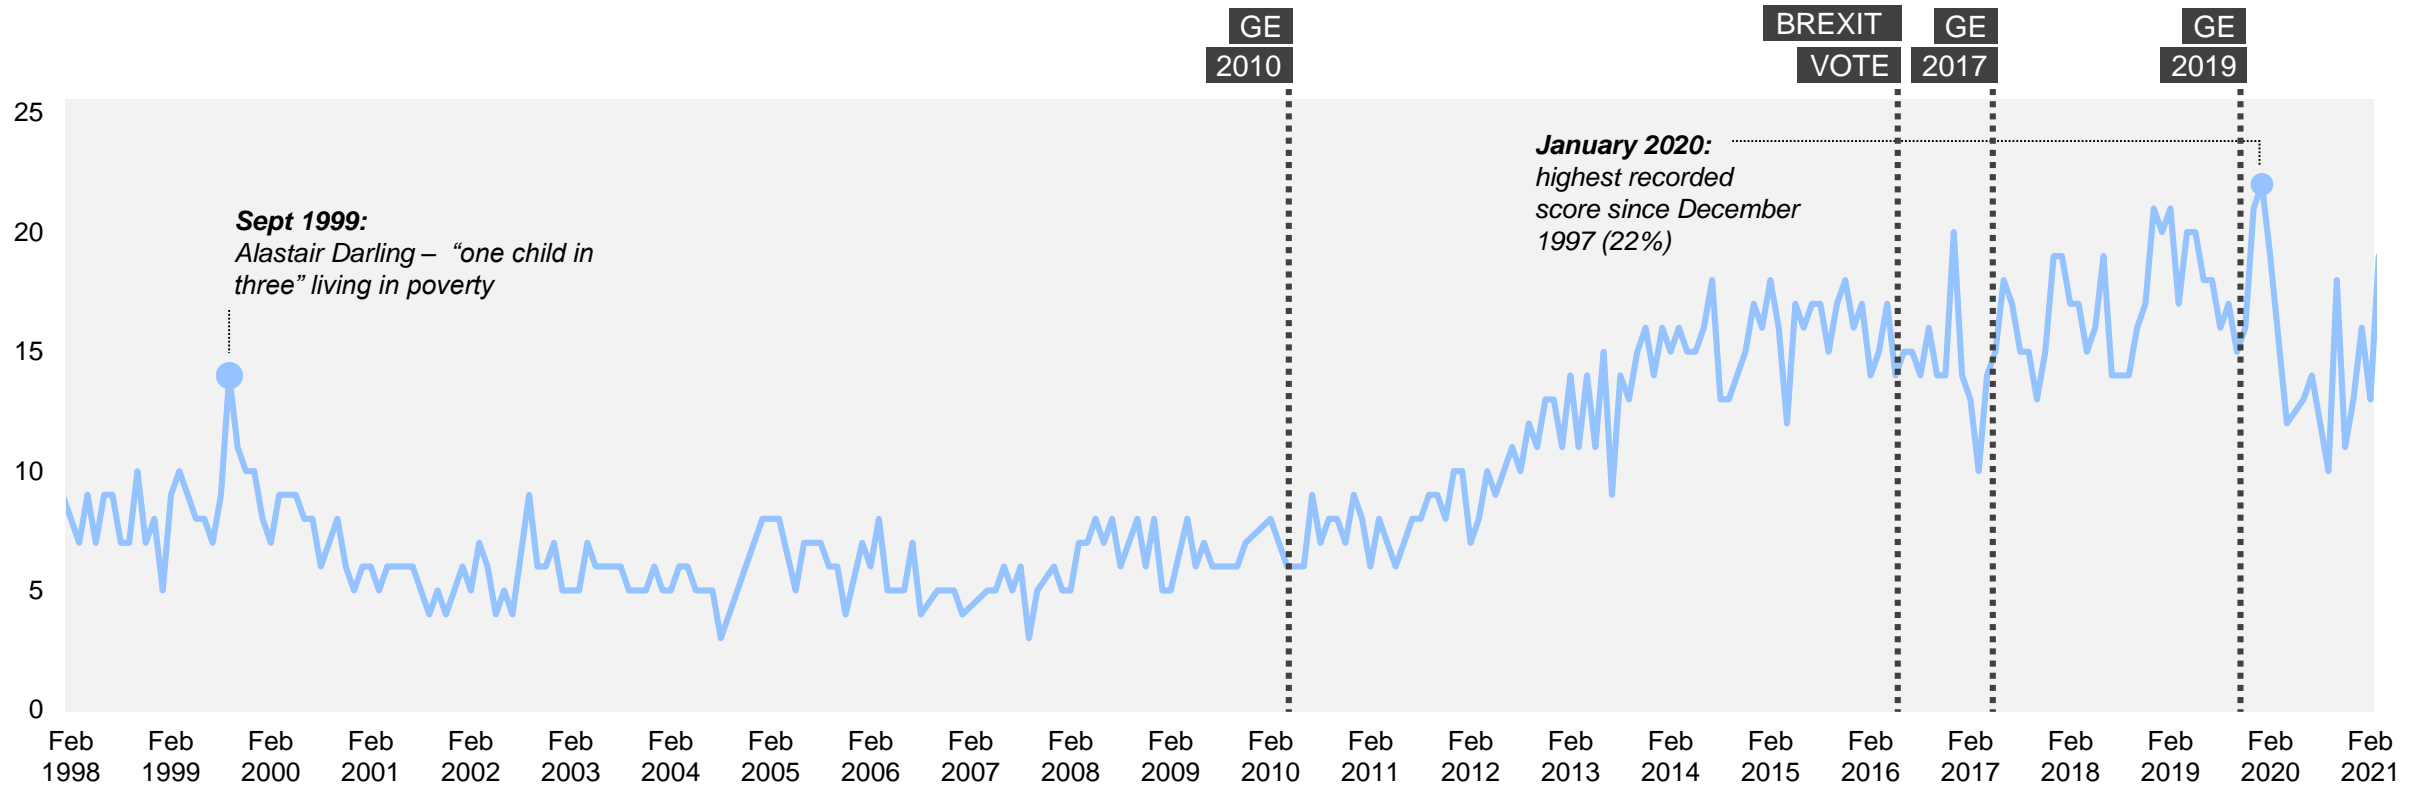

Source: Ipsos MORI Issues Index

Defence / Foreign Affairs / International terrorism

What do you see as the most/other important issues facing Britain today?

Base: representative sample of c. 1,000 British adults age 18+ each month, interviewed face-to-face in home
 N.B. April 2020 data onwards is collected by telephone; previous months are face-to-face

Source: Ipsos MORI Issues Index

Poverty/inequality

What do you see as the most/other important issues facing Britain today?

Base: representative sample of c. 1,000 British adults age 18+ each month, interviewed face-to-face in home
N.B. April 2020 data onwards is collected by telephone; previous months are face-to-face