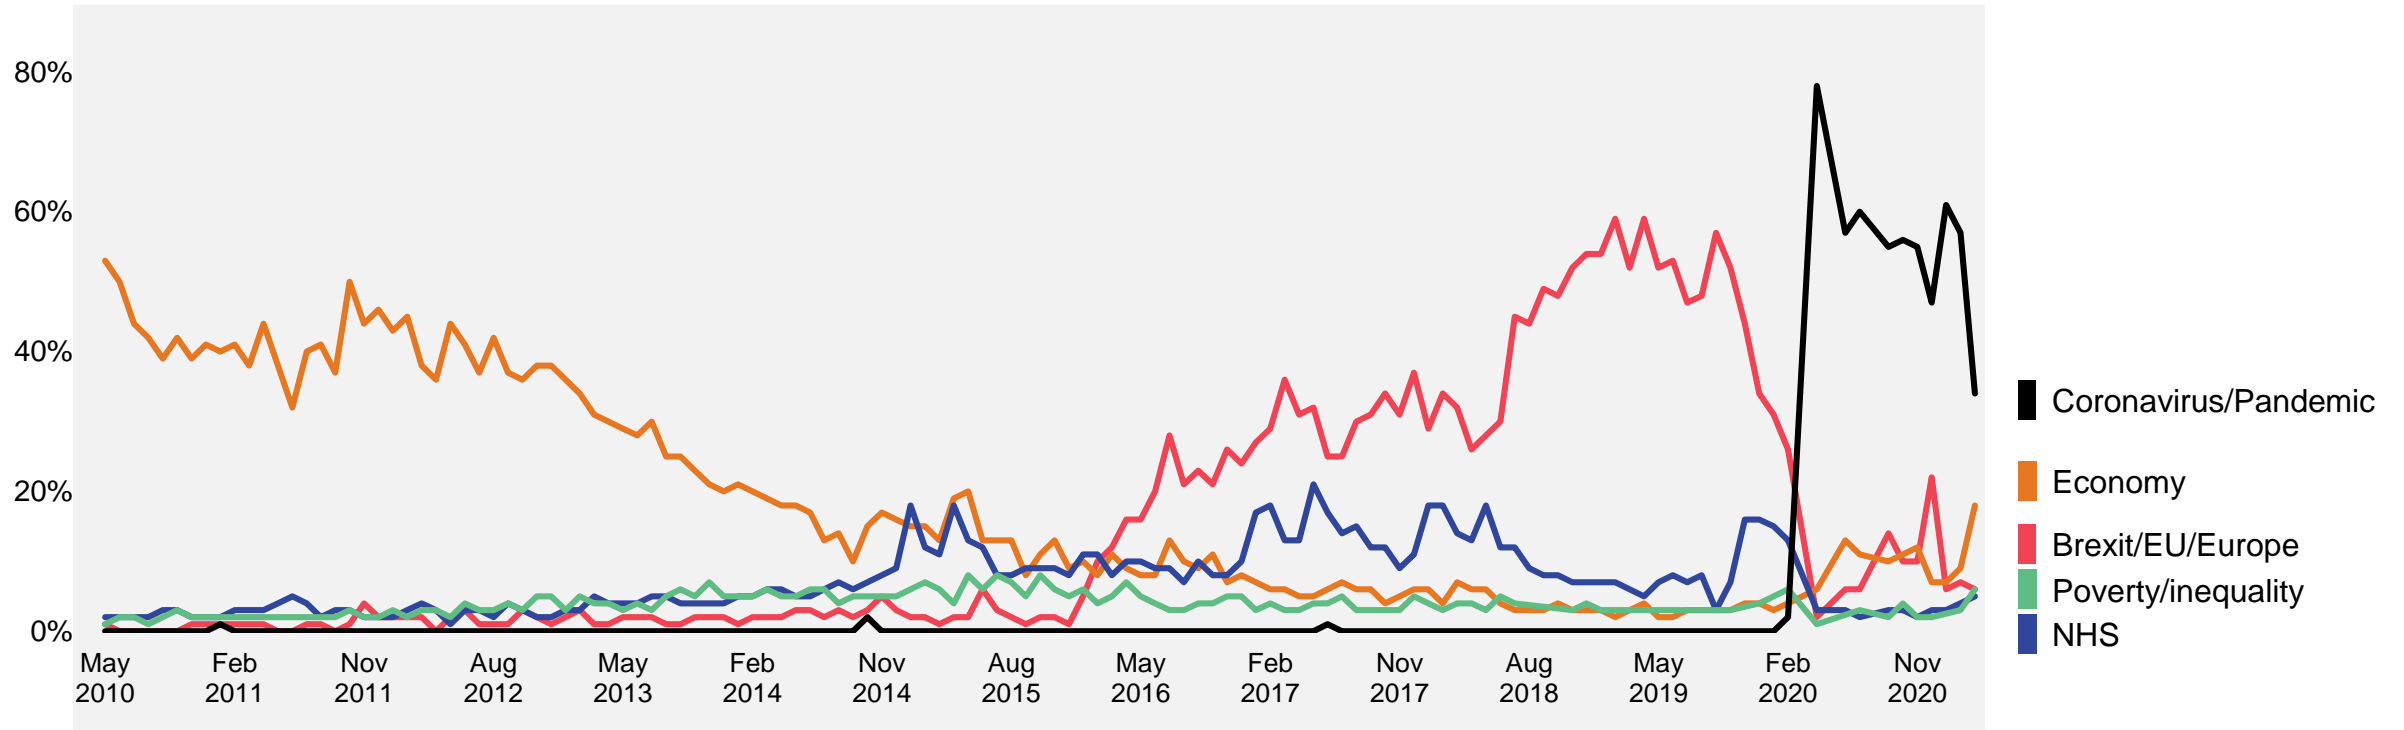

Ipsos MORI

March 2021

What do you see as the most/other important issues facing Britain today?

Base: 1,009 British adults 18+, 5 - 11 March 2021

Source: Ipsos MORI Issues Index

March 2021

What do you see as the most/other important issues facing Britain today?

Base: 1,009 British adults 18+, 5 - 11 March 2021

Source: Ipsos MORI Issues Index

Top five concerns: trend

What do you see as the most/other important issues facing Britain today?

Base: representative sample of c.1,000 British adults age 18+ each month, interviewed face-to-face in home
N.B. April 2020 data onwards is collected by telephone; previous months are face-to-face

Source: Ipsos MORI Issues Index

Single Biggest Issue 2010 - 2021

What do you see as the most important issue facing Britain today?

Top mentions %

Base: representative sample of c.1,000 British adults age 18+ each month, interviewed face-to-face in home
 N.B. April 2020 data onwards is collected by telephone; previous months are face-to-face

Source: Ipsos MORI Issues Index

Coronavirus/Pandemic diseases

What do you see as the most/other important issues facing Britain today?

Base: representative sample of c. 1,000 British adults age 18+ each month, interviewed face-to-face in home
N.B. April 2020 data onwards is collected by telephone; previous months are face-to-face