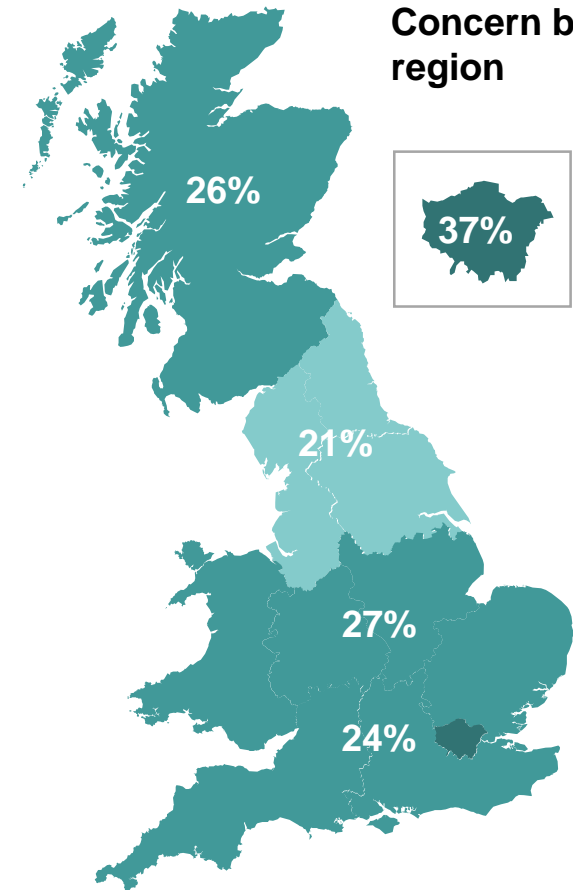

What do you see as the most/other important issues facing Britain today?

Concern by key demographic groups:

Concern by age group:

Base: 1,009 British adults 18+, 5 – 11 March 2021

Concern by region

Source: Ipsos MORI Issues Index

Concern about the economy by subgroup

What do you see as the most/other important issues facing Britain today?

Concern by key demographic groups:

Concern by age:

Base: 1,009 British adults 18+, 5 – 11 March 2021

Concern by region

Source: Ipsos MORI Issues Index

Concern about Brexit/EU by subgroup

What do you see as the most/other important issues facing Britain today?

Concern by key demographic groups:

Concern by age group:

Base: 1,009 British adults 18+, 5 – 11 March 2021

Concern by region

Source: Ipsos MORI Issues Index

IPSOS MORI ISSUES INDEX

March 2021

For more information contact:

Gideon.Skinner@ipsos.com

Michael.Clemence@ipsos.com