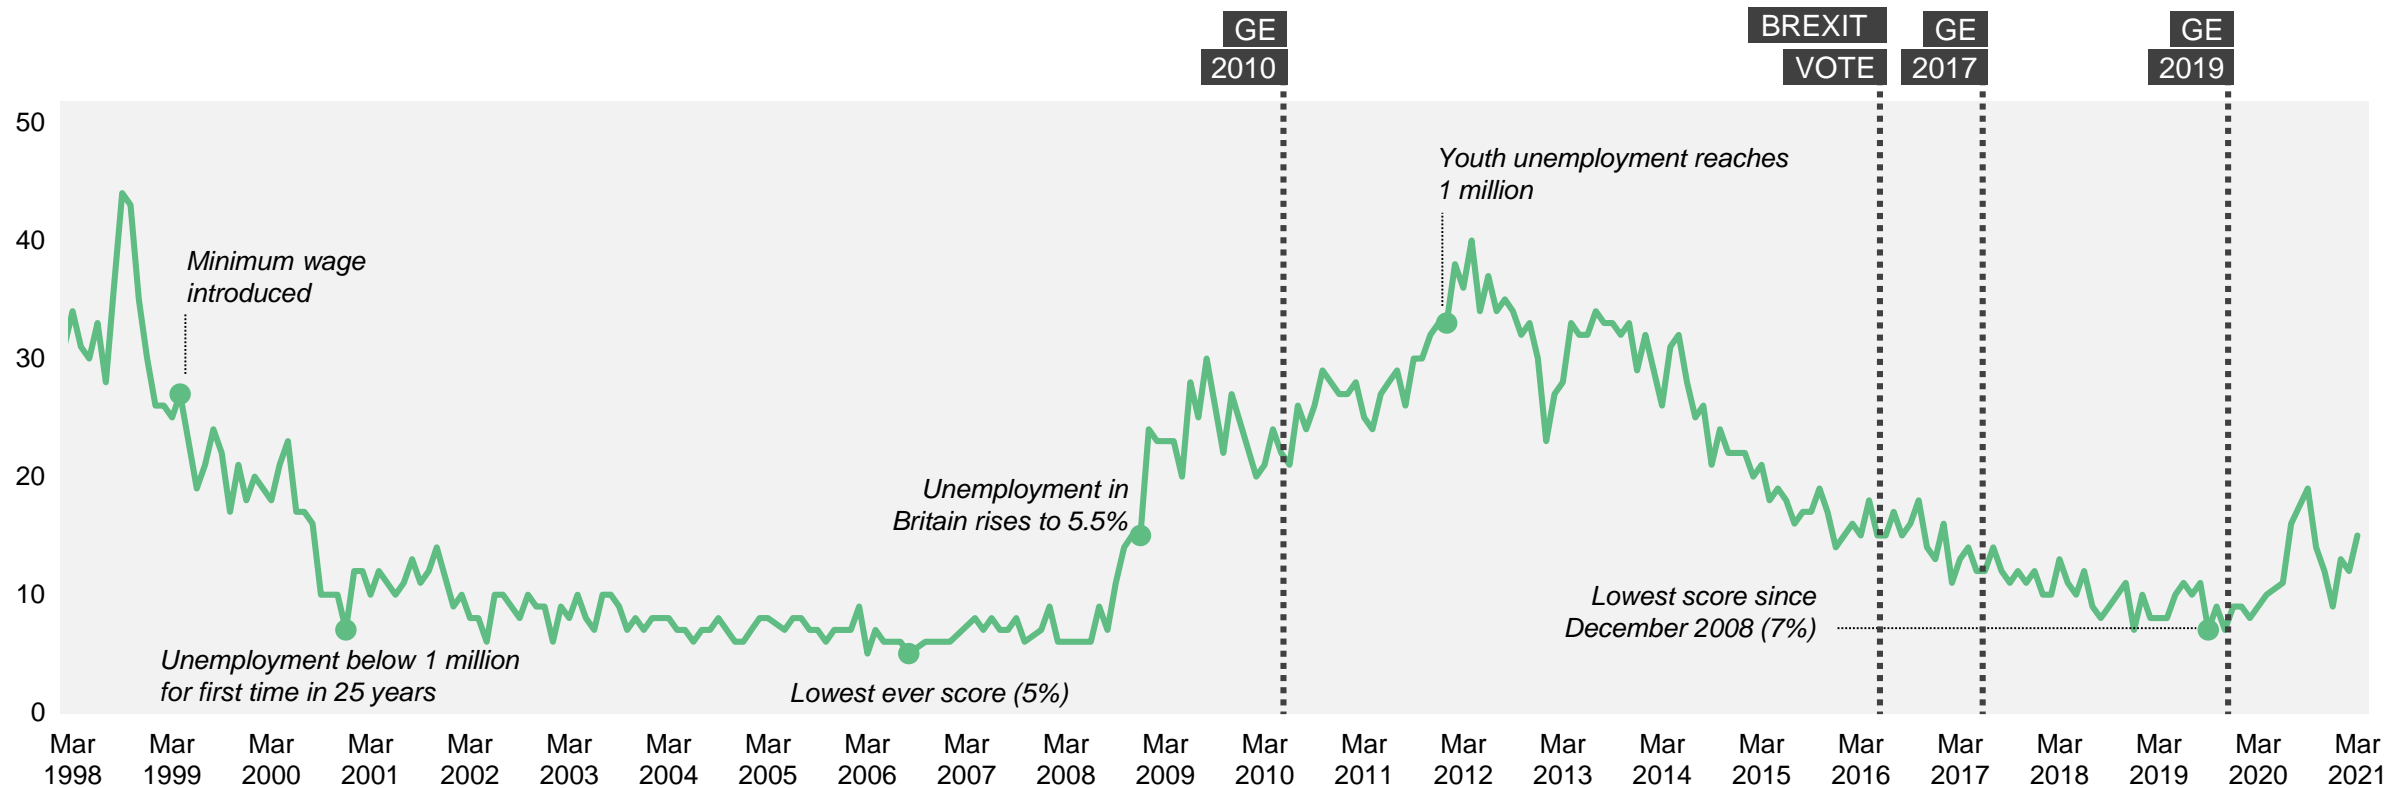

Unemployment / Factory closure / Lack of industry

What do you see as the most/other important issues facing Britain today?

Base: representative sample of c. 1,000 British adults age 18+ each month, interviewed face-to-face in home
N.B. April 2020 data onwards is collected by telephone; previous months are face-to-face

Source: Ipsos MORI Issues Index