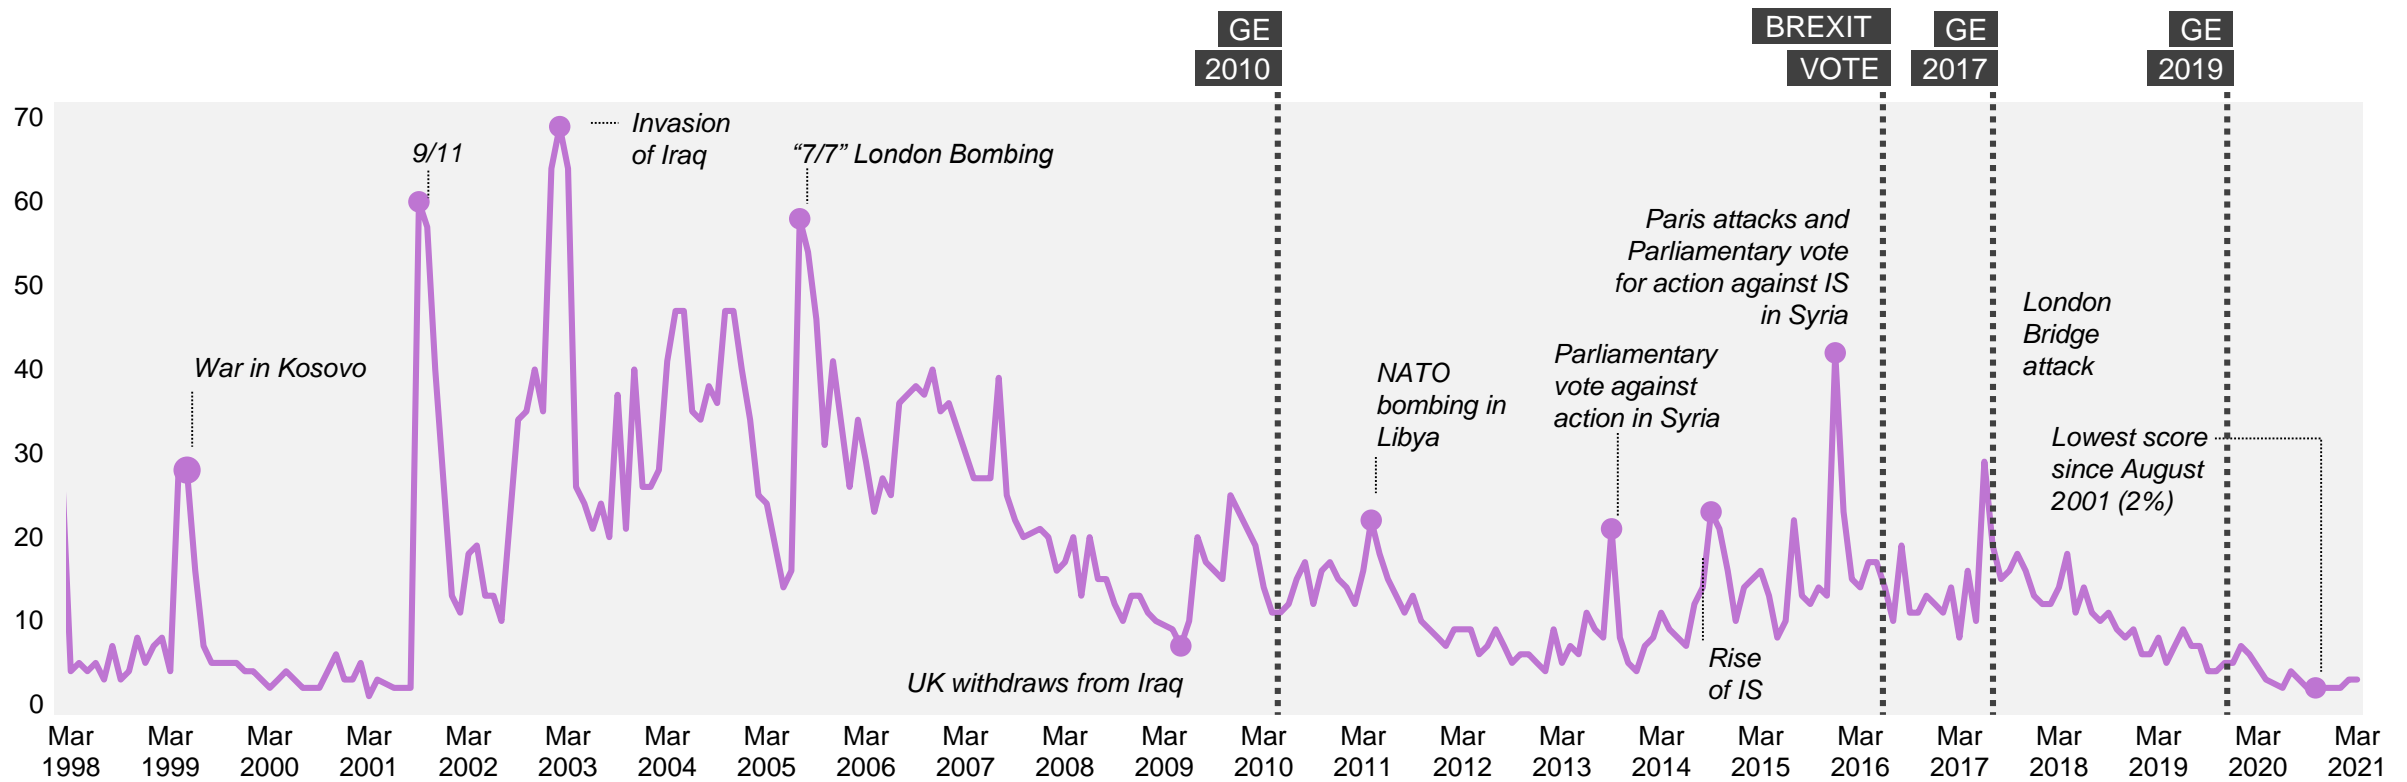

Source: Ipsos MORI Issues Index

Education / Schools

What do you see as the most/other important issues facing Britain today?

Base: representative sample of c. 1,000 British adults age 18+ each month, interviewed face-to-face in home
 N.B. April 2020 data onwards is collected by telephone; previous months are face-to-face

Source: Ipsos MORI Issues Index

Crime / Law & Order / Violence / Vandalism / ASB

What do you see as the most/other important issues facing Britain today?

Base: representative sample of c. 1,000 British adults age 18+ each month, interviewed face-to-face in home
N.B. April 2020 data onwards is collected by telephone; previous months are face-to-face

Source: Ipsos MORI Issues Index

Defence / Foreign Affairs / International terrorism

What do you see as the most/other important issues facing Britain today?

Base: representative sample of c. 1,000 British adults age 18+ each month, interviewed face-to-face in home
 N.B. April 2020 data onwards is collected by telephone; previous months are face-to-face