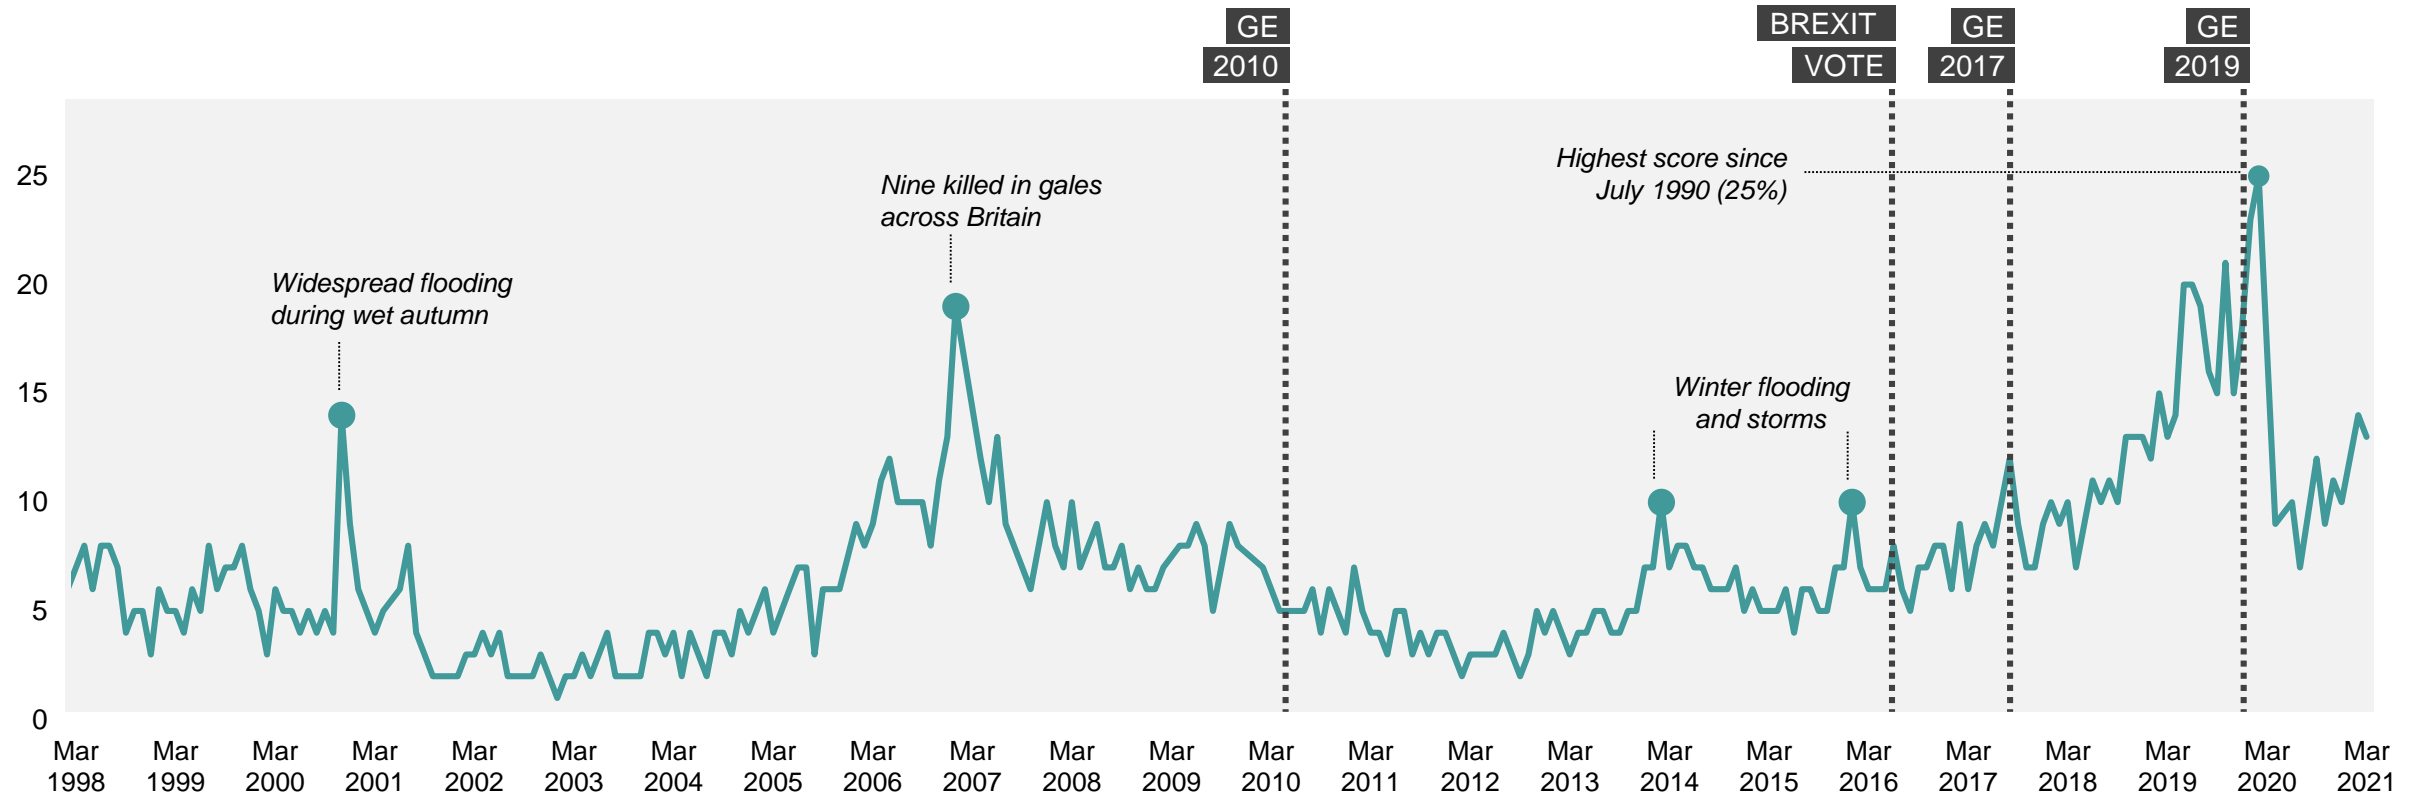

Source: Ipsos MORI Issues Index

Poverty/inequality

What do you see as the most/other important issues facing Britain today?

Base: representative sample of c. 1,000 British adults age 18+ each month, interviewed face-to-face in home
N.B. April 2020 data onwards is collected by telephone; previous months are face-to-face

Source: Ipsos MORI Issues Index

Pollution / Environment

What do you see as the most/other important issues facing Britain today?

Base: representative sample of c. 1,000 British adults age 18+ each month, interviewed face-to-face in home
 N.B. April 2020 data onwards is collected by telephone; previous months are face-to-face