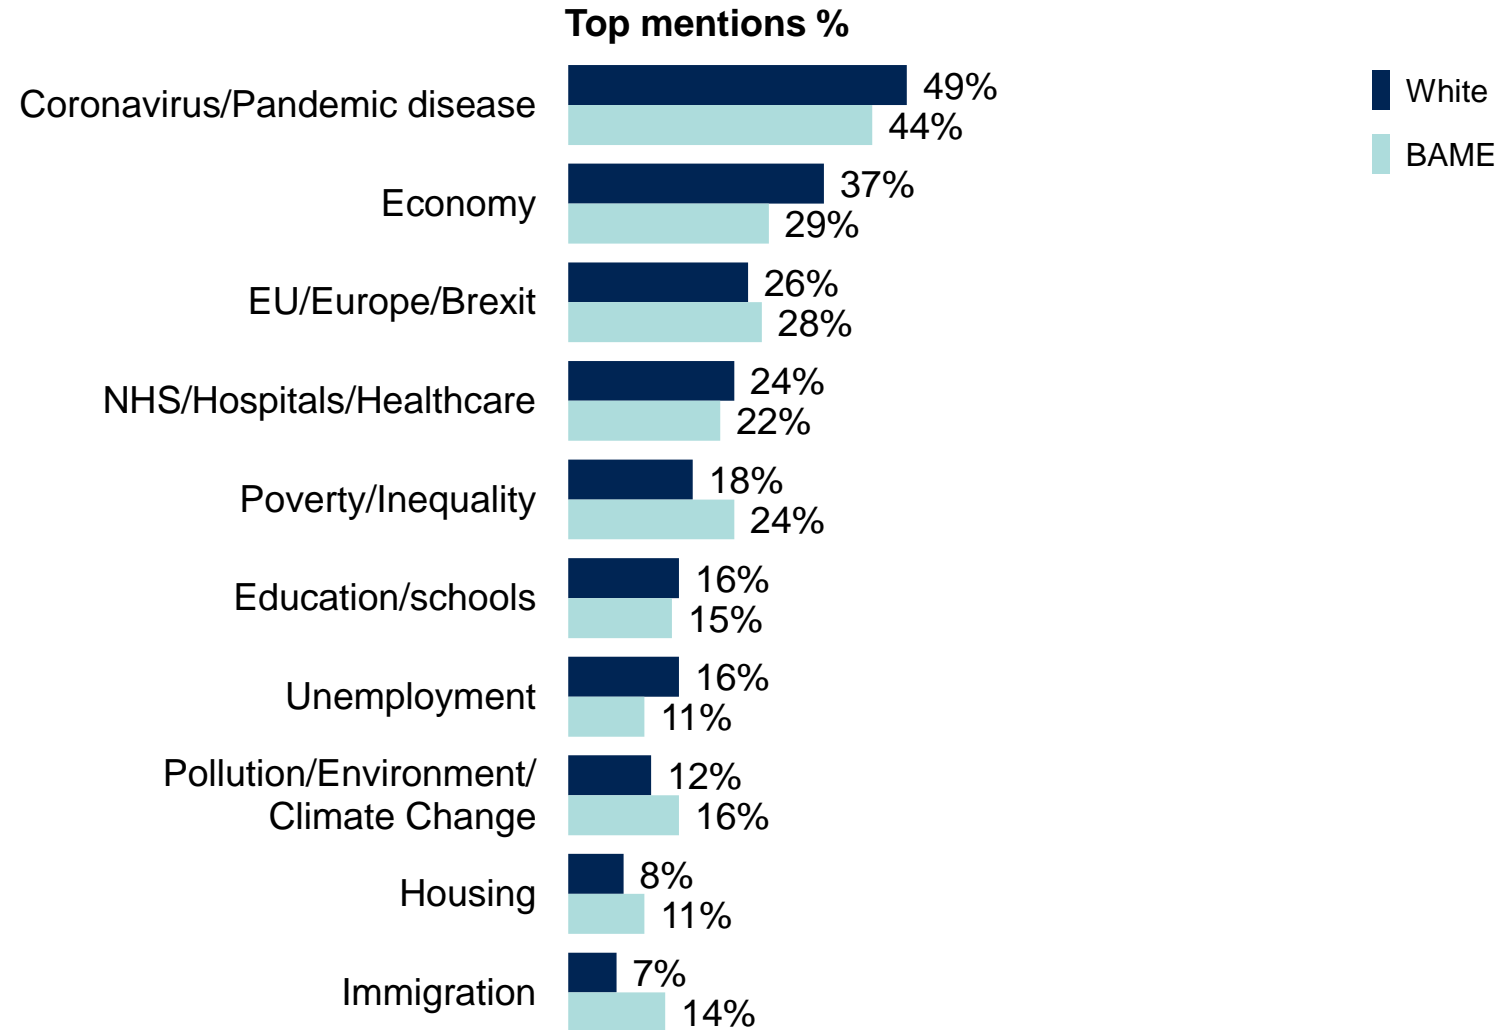

Source: Ipsos MORI Issues Index

Party support

What do you see as the most/other important issues facing Britain today?

Base: 1,009 British adults 18+, 5 - 11 March 2021

Source: Ipsos MORI Issues Index

Men and women

What do you see as the most/other important issues facing Britain today?

Base: 1,009 British adults 18+, 5 - 11 March 2021

Source: Ipsos MORI Issues Index

Social grade

What do you see as the most/other important issues facing Britain today?

Base: 1,009 British adults 18+, 5 - 11 March 2021

Source: Ipsos MORI Issues Index

Ethnic background

What do you see as the most/other important issues facing Britain today?

Base: 1,009 British adults 18+, 5 - 11 March 2021

Source: Ipsos MORI Issues Index

Age group

What do you see as the most/other important issues facing Britain today?

Base: 1,009 British adults 18+, 5 - 11 March 2021

Source: Ipsos MORI Issues Index

Age and social grade