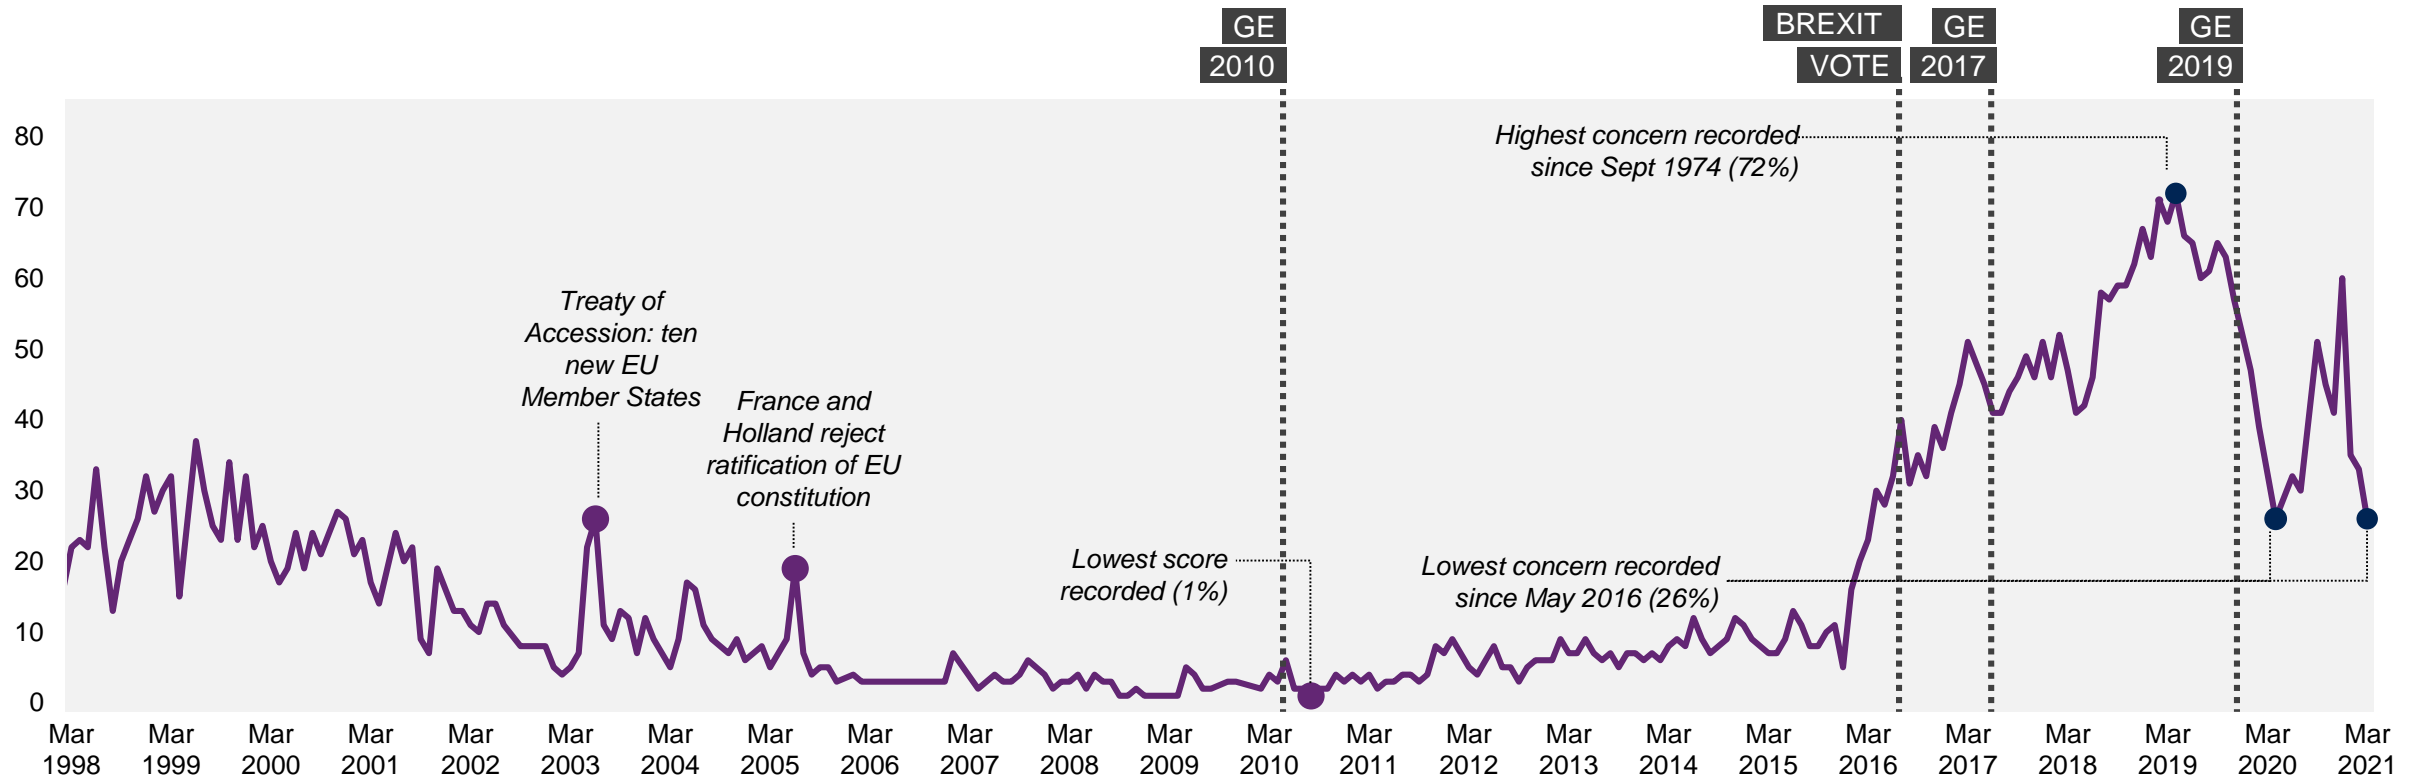

Base: 1,009 British adults 18+, 5 - 11 March 2021

Source: Ipsos MORI Issues Index

Top five concerns: trend

What do you see as the most/other important issues facing Britain today?

Base: representative sample of c.1,000 British adults age 18+ each month, interviewed face-to-face in home
N.B. April 2020 data onwards is collected by telephone; previous months are face-to-face

Source: Ipsos MORI Issues Index

Single Biggest Issue 2010 - 2021

What do you see as the most important issue facing Britain today?

Top mentions %

Base: representative sample of c.1,000 British adults age 18+ each month, interviewed face-to-face in home
 N.B. April 2020 data onwards is collected by telephone; previous months are face-to-face

Source: Ipsos MORI Issues Index

Coronavirus/Pandemic diseases

What do you see as the most/other important issues facing Britain today?

Base: representative sample of c. 1,000 British adults age 18+ each month, interviewed face-to-face in home
N.B. April 2020 data onwards is collected by telephone; previous months are face-to-face

Source: Ipsos MORI Issues Index

EU / Europe / Brexit

What do you see as the most/other important issues facing Britain today?

Base: representative sample of c. 1,000 British adults age 18+ each month, interviewed face-to-face in home
 N.B. April 2020 data onwards is collected by telephone; previous months are face-to-face