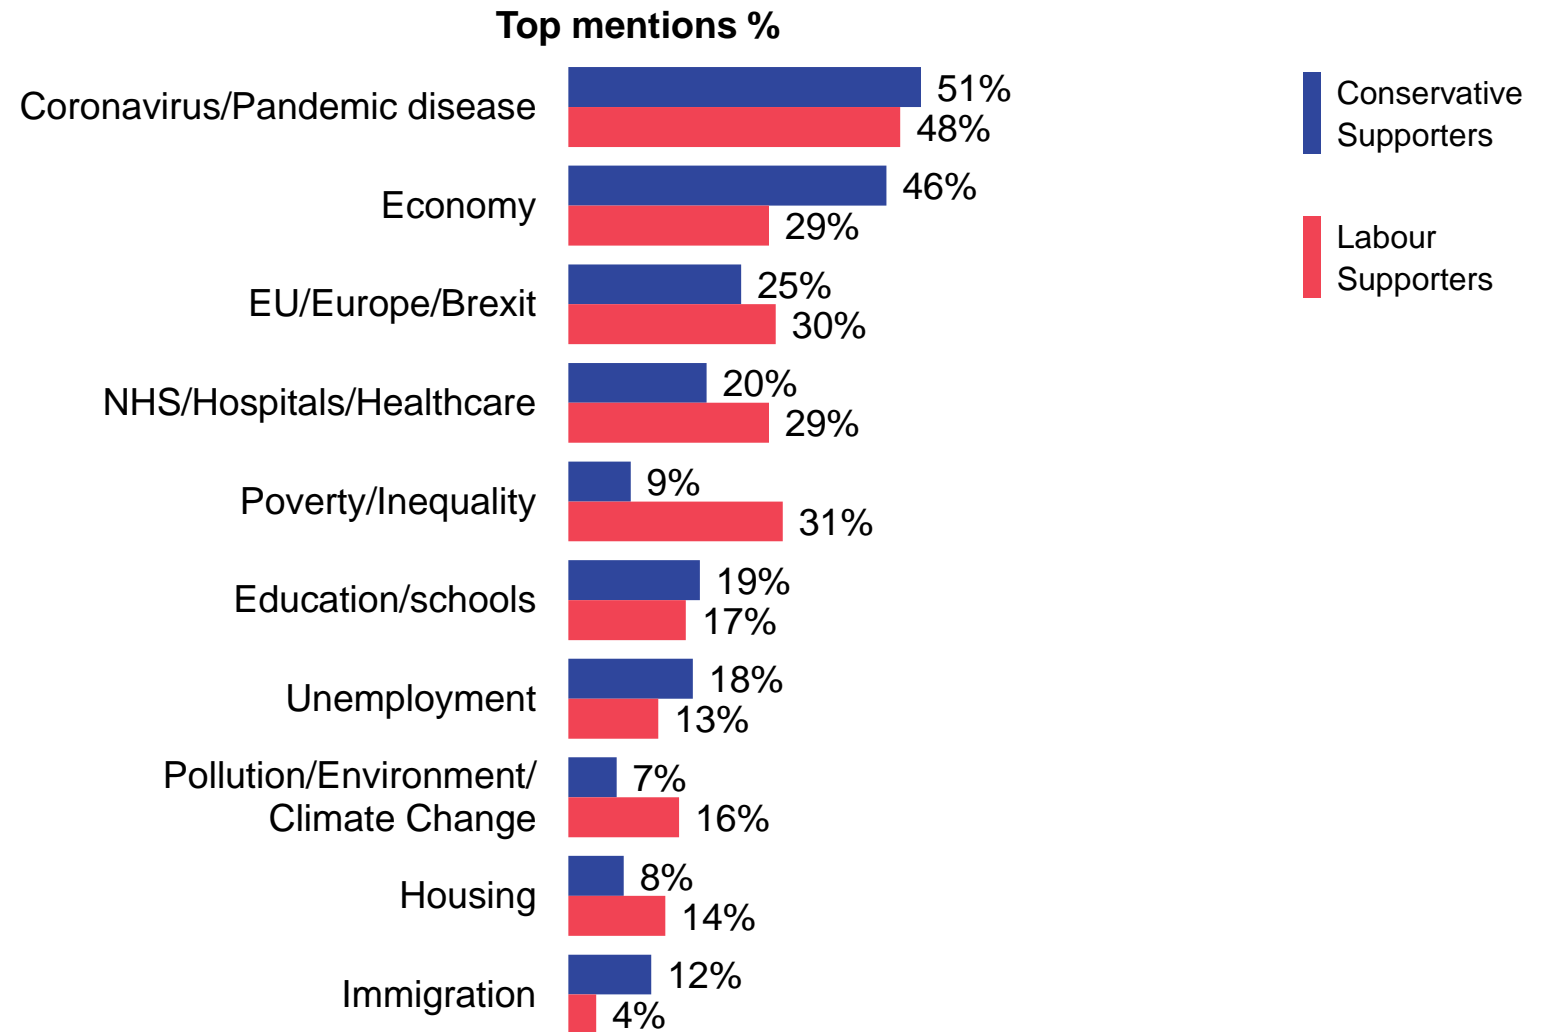

Source: Ipsos MORI Issues Index

Poverty/inequality

What do you see as the most/other important issues facing Britain today?

Base: representative sample of c. 1,000 British adults age 18+ each month, interviewed face-to-face in home
N.B. April 2020 data onwards is collected by telephone; previous months are face-to-face

Source: Ipsos MORI Issues Index

Pollution / Environment

What do you see as the most/other important issues facing Britain today?

Base: representative sample of c. 1,000 British adults age 18+ each month, interviewed face-to-face in home
 N.B. April 2020 data onwards is collected by telephone; previous months are face-to-face

Source: Ipsos MORI Issues Index

Party support

What do you see as the most/other important issues facing Britain today?

Base: 1,009 British adults 18+, 5 - 11 March 2021

Source: Ipsos MORI Issues Index

Men and women

What do you see as the most/other important issues facing Britain today?

Base: 1,009 British adults 18+, 5 - 11 March 2021

Source: Ipsos MORI Issues Index

Social grade

What do you see as the most/other important issues facing Britain today?