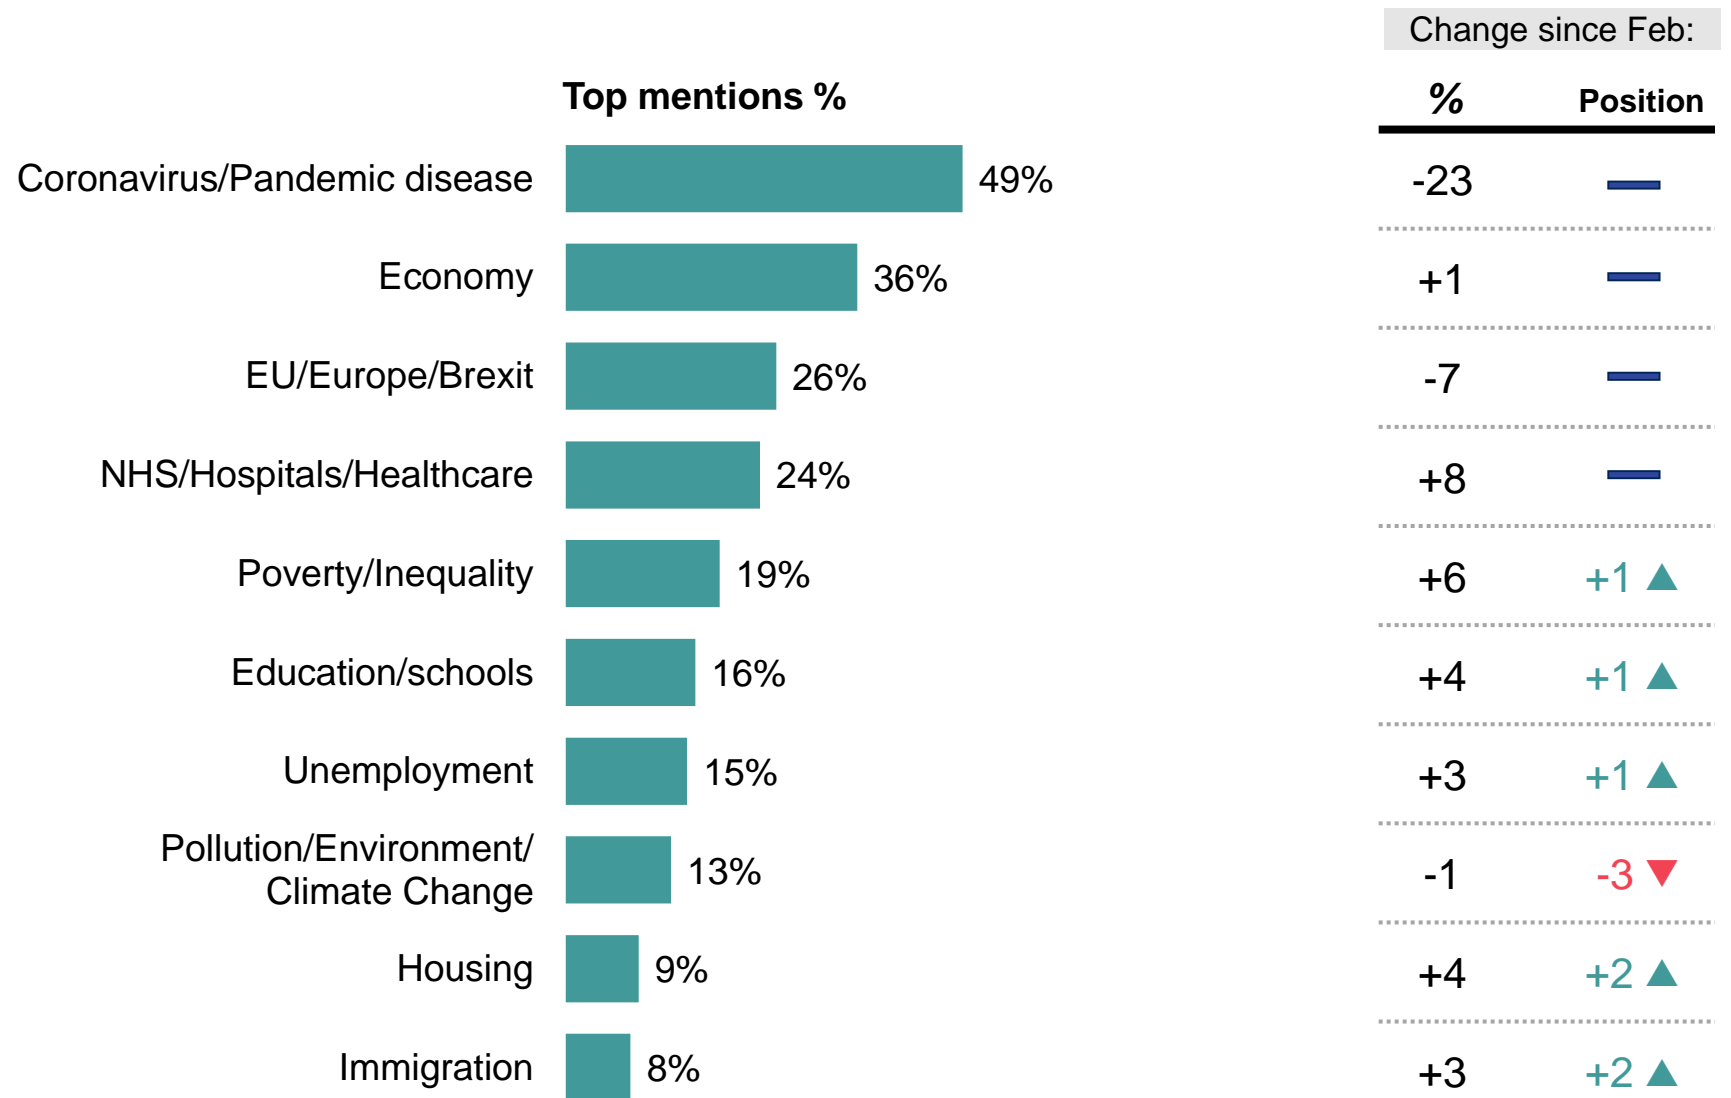

Ipsos MORI

March 2021

What do you see as the most/other important issues facing Britain today?

Base: 1,009 British adults 18+, 5 - 11 March 2021

Source: Ipsos MORI Issues Index

March 2021

What do you see as the most/other important issues facing Britain today?

Base: 1,009 British adults 18+, 5 - 11 March 2021

Source: Ipsos MORI Issues Index

Top five concerns: trend

What do you see as the most/other important issues facing Britain today?

Base: representative sample of c.1,000 British adults age 18+ each month, interviewed face-to-face in home
N.B. April 2020 data onwards is collected by telephone; previous months are face-to-face

Source: Ipsos MORI Issues Index

Single Biggest Issue 2010 - 2021

What do you see as the most important issue facing Britain today?

Top mentions %

Base: representative sample of c.1,000 British adults age 18+ each month, interviewed face-to-face in home
 N.B. April 2020 data onwards is collected by telephone; previous months are face-to-face