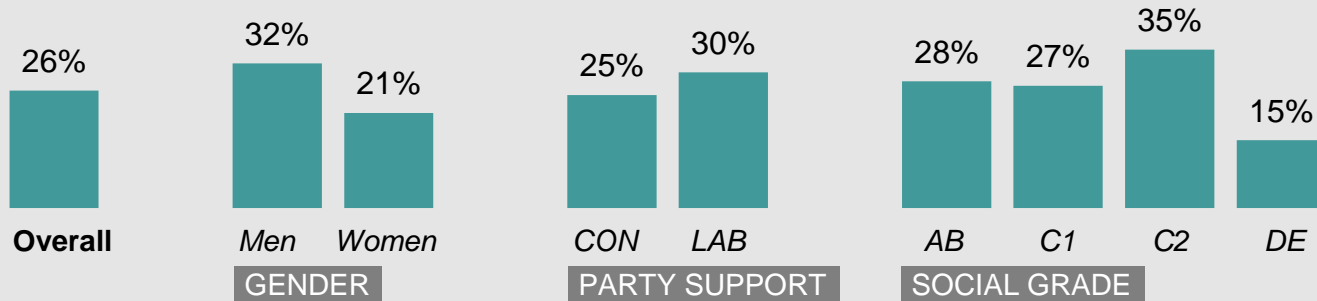

What do you see as the most/other important issues facing Britain today?

Concern by key demographic groups:

Concern by age group:

Base: 1,009 British adults 18+, 5 – 11 March 2021

Concern by region

Source: Ipsos MORI Issues Index

Concern about the economy by subgroup

What do you see as the most/other important issues facing Britain today?

Concern by key demographic groups:

Concern by age:

Base: 1,009 British adults 18+, 5 – 11 March 2021

Concern by region

Source: Ipsos MORI Issues Index

Concern about Brexit/EU by subgroup

What do you see as the most/other important issues facing Britain today?

Concern by key demographic groups:

Concern by age group:

Base: 1,009 British adults 18+, 5 – 11 March 2021

Concern by region

Source: Ipsos MORI Issues Index

IPSOS MORI ISSUES INDEX

March 2021

For more information contact:

Gideon.Skinner@ipsos.com

Michael.Clemence@ipsos.com