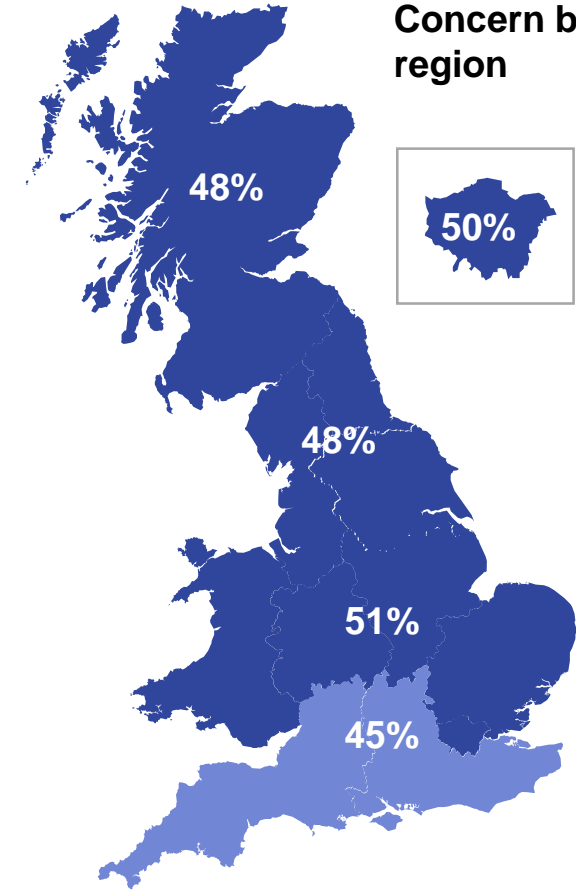

What do you see as the most/other important issues facing Britain today?

Base: 1,009 British adults 18+, 5 – 11 March 2021

Source: Ipsos MORI Issues Index

Concern about coronavirus/pandemic disease by subgroup

What do you see as the most/other important issues facing Britain today?

Concern by key demographic groups:

Concern by age group:

Base: 1,009 British adults 18+, 5 – 11 March 2021

Concern by region

Source: Ipsos MORI Issues Index

Concern about the economy by subgroup

What do you see as the most/other important issues facing Britain today?

Concern by key demographic groups:

Concern by age:

Base: 1,009 British adults 18+, 5 – 11 March 2021

Concern by region

Source: Ipsos MORI Issues Index

Concern about Brexit/EU by subgroup

What do you see as the most/other important issues facing Britain today?

Concern by key demographic groups:

Concern by age group: