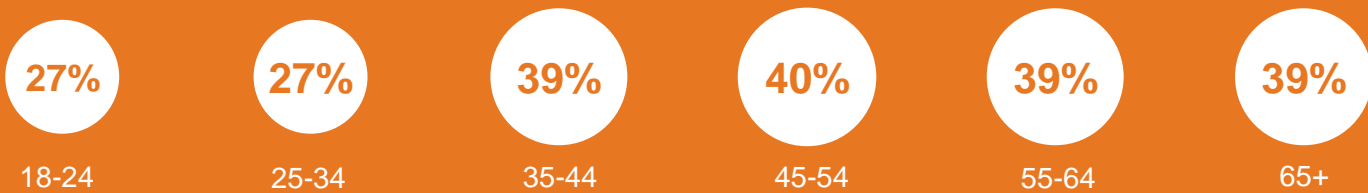

Source: Ipsos MORI Issues Index

Age group

What do you see as the most/other important issues facing Britain today?

Base: 1,009 British adults 18+, 5 - 11 March 2021

Source: Ipsos MORI Issues Index

Age and social grade

What do you see as the most/other important issues facing Britain today?

Base: 1,009 British adults 18+, 5 – 11 March 2021

Source: Ipsos MORI Issues Index

Concern about coronavirus/pandemic disease by subgroup

What do you see as the most/other important issues facing Britain today?

Concern by key demographic groups:

Concern by age group:

Base: 1,009 British adults 18+, 5 – 11 March 2021

Concern by region

Source: Ipsos MORI Issues Index

Concern about the economy by subgroup

What do you see as the most/other important issues facing Britain today?

Concern by key demographic groups:

Concern by age:

Base: 1,009 British adults 18+, 5 – 11 March 2021