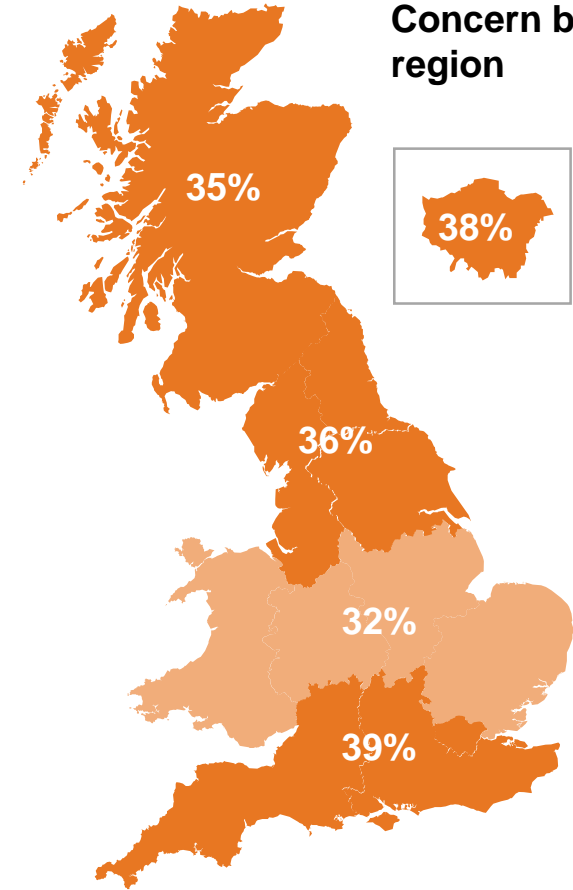

What do you see as the most/other important issues facing Britain today?

Base: 1,009 British adults 18+, 5 – 11 March 2021

Source: Ipsos MORI Issues Index

Concern about coronavirus/pandemic disease by subgroup

What do you see as the most/other important issues facing Britain today?

Concern by key demographic groups:

Concern by age group:

Base: 1,009 British adults 18+, 5 – 11 March 2021

Concern by region

Source: Ipsos MORI Issues Index

Concern about the economy by subgroup

What do you see as the most/other important issues facing Britain today?

Concern by key demographic groups:

Concern by age:

Base: 1,009 British adults 18+, 5 – 11 March 2021

Concern by region

Source: Ipsos MORI Issues Index

Concern about Brexit/EU by subgroup

What do you see as the most/other important issues facing Britain today?

Concern by key demographic groups:

Concern by age group: