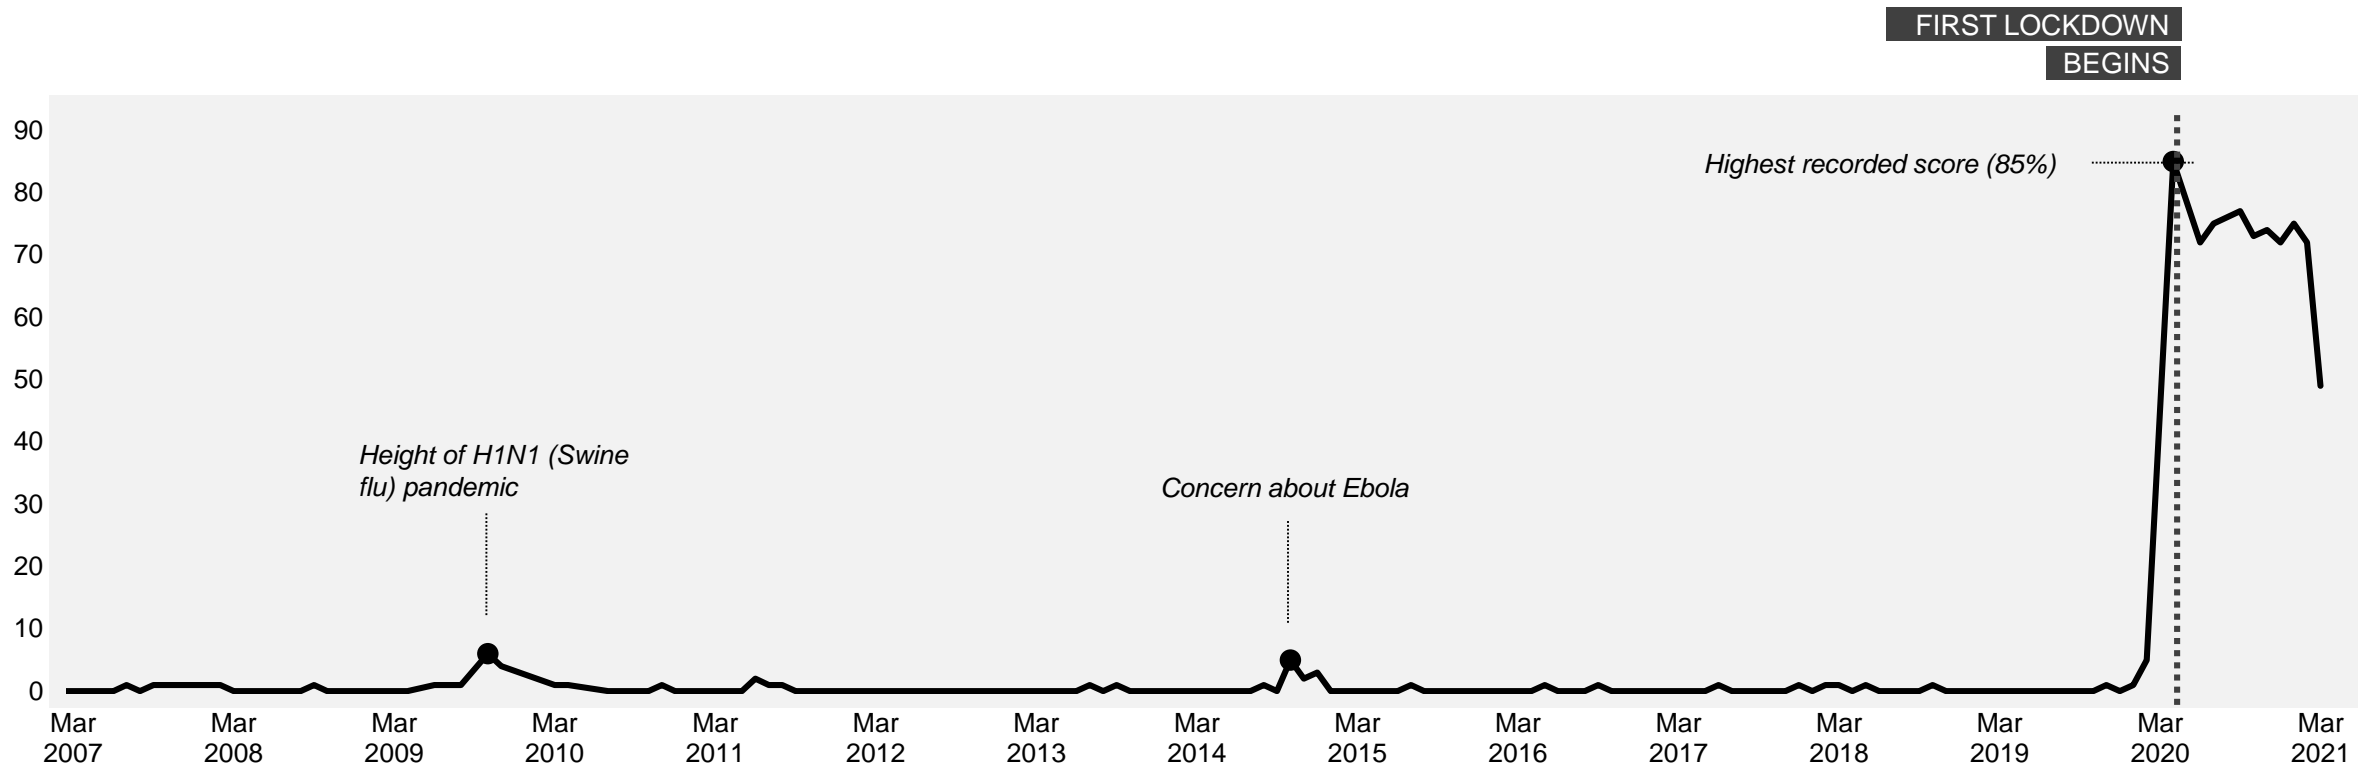

Base: 1,009 British adults 18+, 5 - 11 March 2021

Source: Ipsos MORI Issues Index

Top five concerns: trend

What do you see as the most/other important issues facing Britain today?

Base: representative sample of c.1,000 British adults age 18+ each month, interviewed face-to-face in home
N.B. April 2020 data onwards is collected by telephone; previous months are face-to-face

Source: Ipsos MORI Issues Index

Single Biggest Issue 2010 - 2021

What do you see as the most important issue facing Britain today?

Top mentions %

Base: representative sample of c.1,000 British adults age 18+ each month, interviewed face-to-face in home
 N.B. April 2020 data onwards is collected by telephone; previous months are face-to-face

Source: Ipsos MORI Issues Index

Coronavirus/Pandemic diseases

What do you see as the most/other important issues facing Britain today?

Base: representative sample of c. 1,000 British adults age 18+ each month, interviewed face-to-face in home
N.B. April 2020 data onwards is collected by telephone; previous months are face-to-face