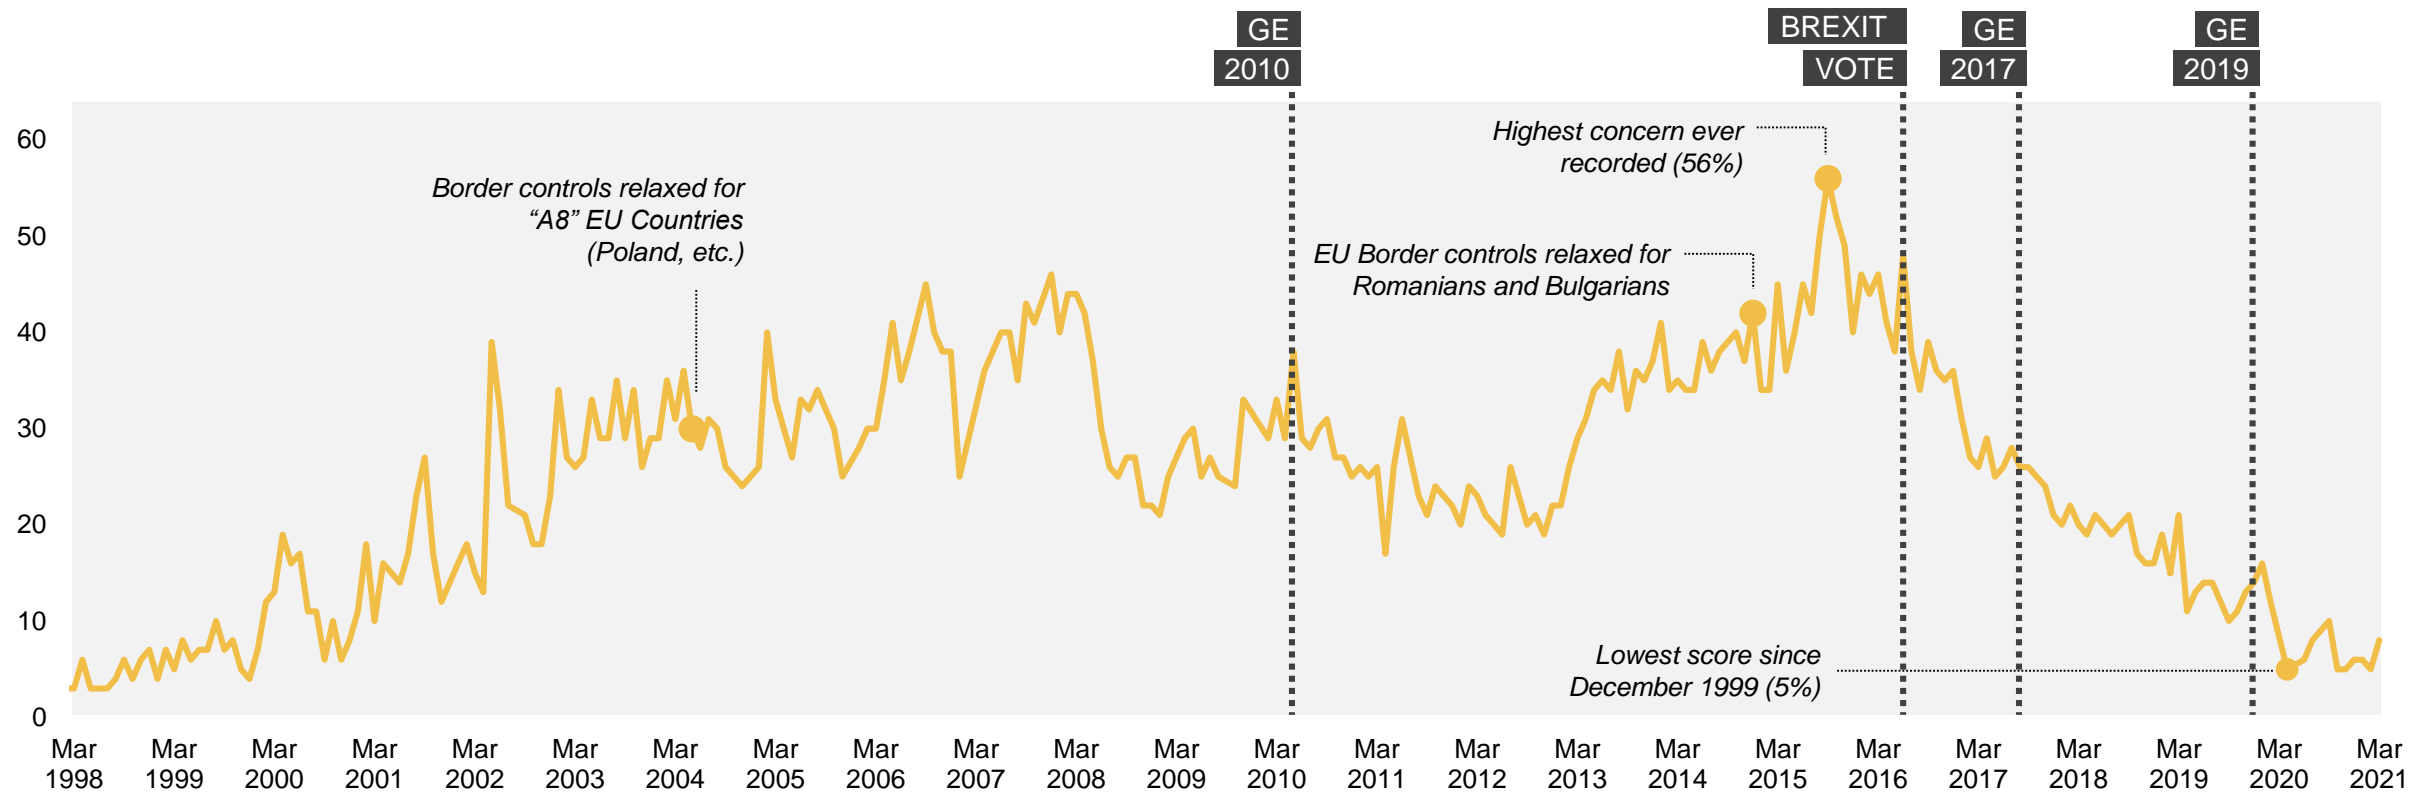

Source: Ipsos MORI Issues Index

EU / Europe / Brexit

What do you see as the most/other important issues facing Britain today?

Base: representative sample of c. 1,000 British adults age 18+ each month, interviewed face-to-face in home
 N.B. April 2020 data onwards is collected by telephone; previous months are face-to-face

Source: Ipsos MORI Issues Index

NHS / Hospitals / Healthcare

What do you see as the most/other important issues facing Britain today?

Base: representative sample of c. 1,000 British adults age 18+ each month, interviewed face-to-face in home
 N.B. April 2020 data onwards is collected by telephone; previous months are face-to-face

Source: Ipsos MORI Issues Index

Immigration / Immigrants

What do you see as the most/other important issues facing Britain today?

Base: representative sample of c. 1,000 British adults age 18+ each month, interviewed face-to-face in home
 N.B. April 2020 data onwards is collected by telephone; previous months are face-to-face