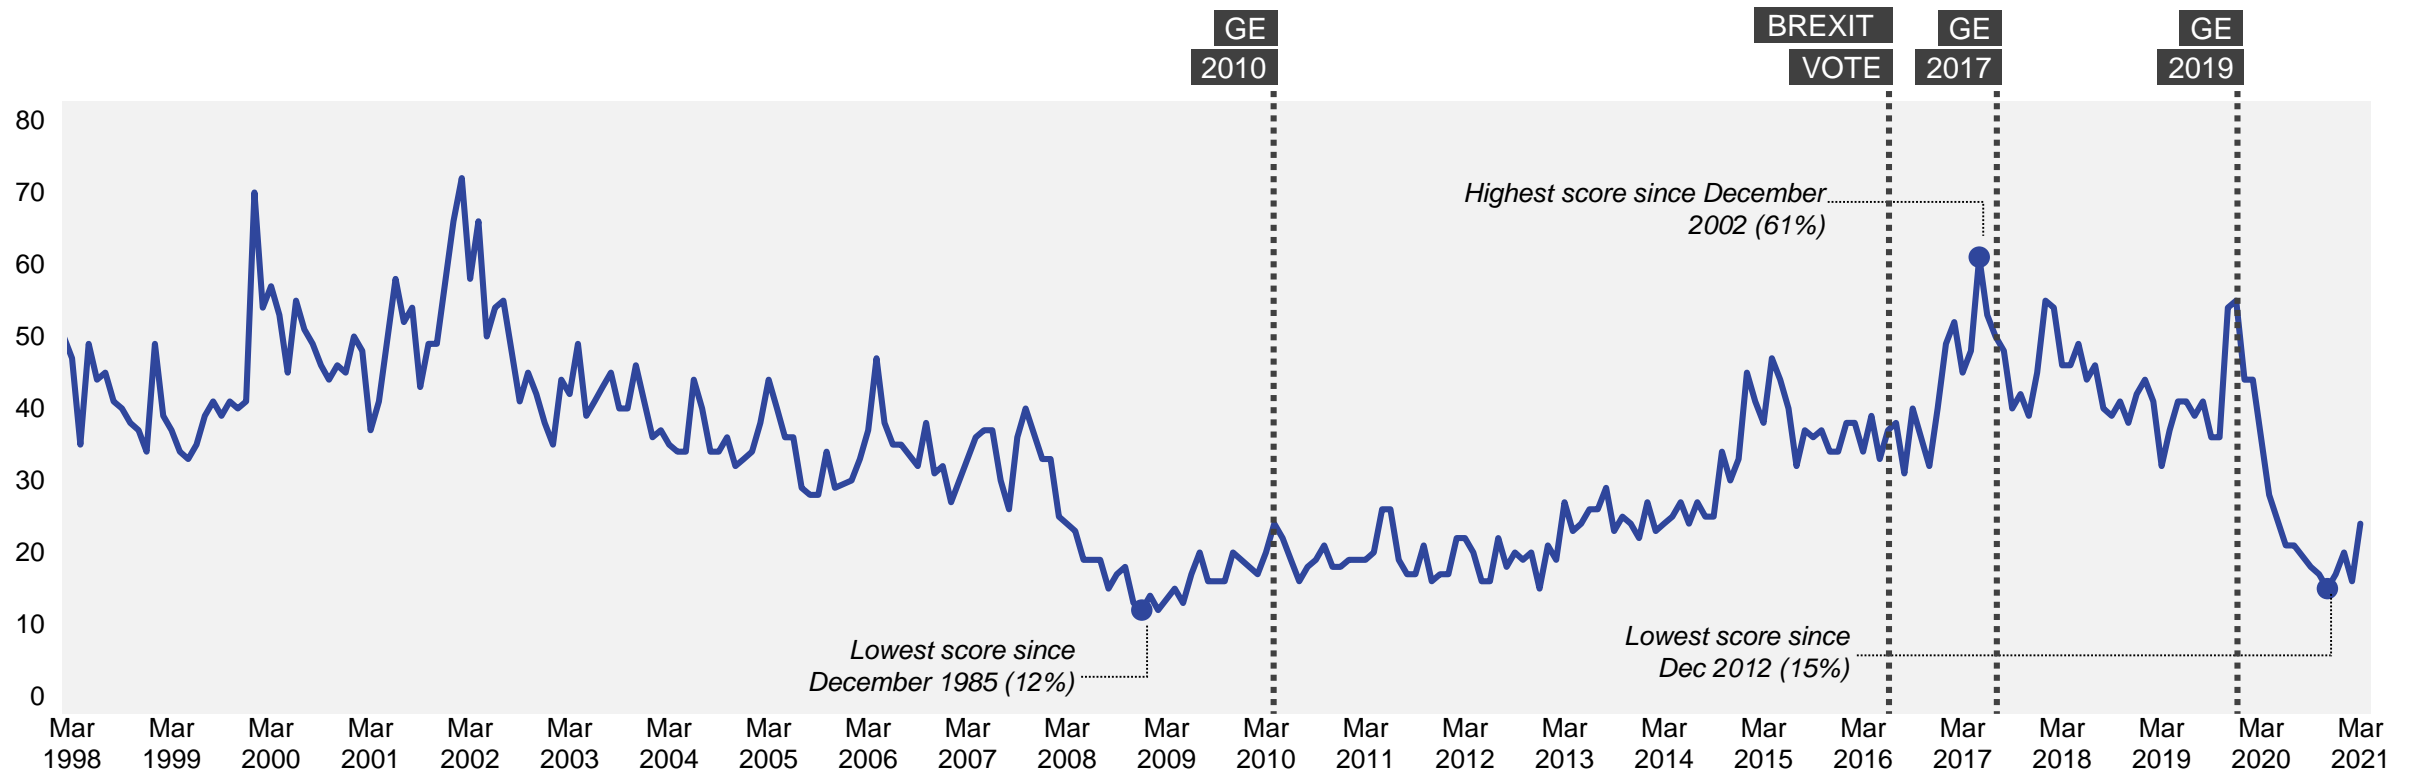

NHS / Hospitals / Healthcare

What do you see as the most/other important issues facing Britain today?

Base: representative sample of c. 1,000 British adults age 18+ each month, interviewed face-to-face in home
N.B. April 2020 data onwards is collected by telephone; previous months are face-to-face

Source: Ipsos MORI Issues Index