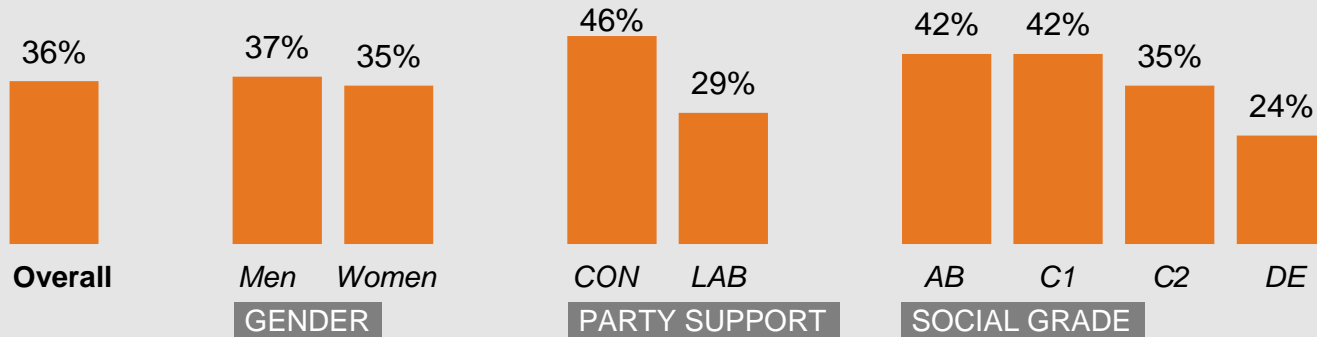

Source: Ipsos MORI Issues Index

Age group

What do you see as the most/other important issues facing Britain today?

Base: 1,009 British adults 18+, 5 - 11 March 2021

Source: Ipsos MORI Issues Index

Age and social grade

What do you see as the most/other important issues facing Britain today?

Base: 1,009 British adults 18+, 5 – 11 March 2021

Source: Ipsos MORI Issues Index

Concern about coronavirus/pandemic disease by subgroup

What do you see as the most/other important issues facing Britain today?

Concern by key demographic groups:

Concern by age group:

Base: 1,009 British adults 18+, 5 – 11 March 2021

Concern by region

Source: Ipsos MORI Issues Index

Concern about the economy by subgroup

What do you see as the most/other important issues facing Britain today?

Concern by key demographic groups:

Concern by age:

Base: 1,009 British adults 18+, 5 – 11 March 2021