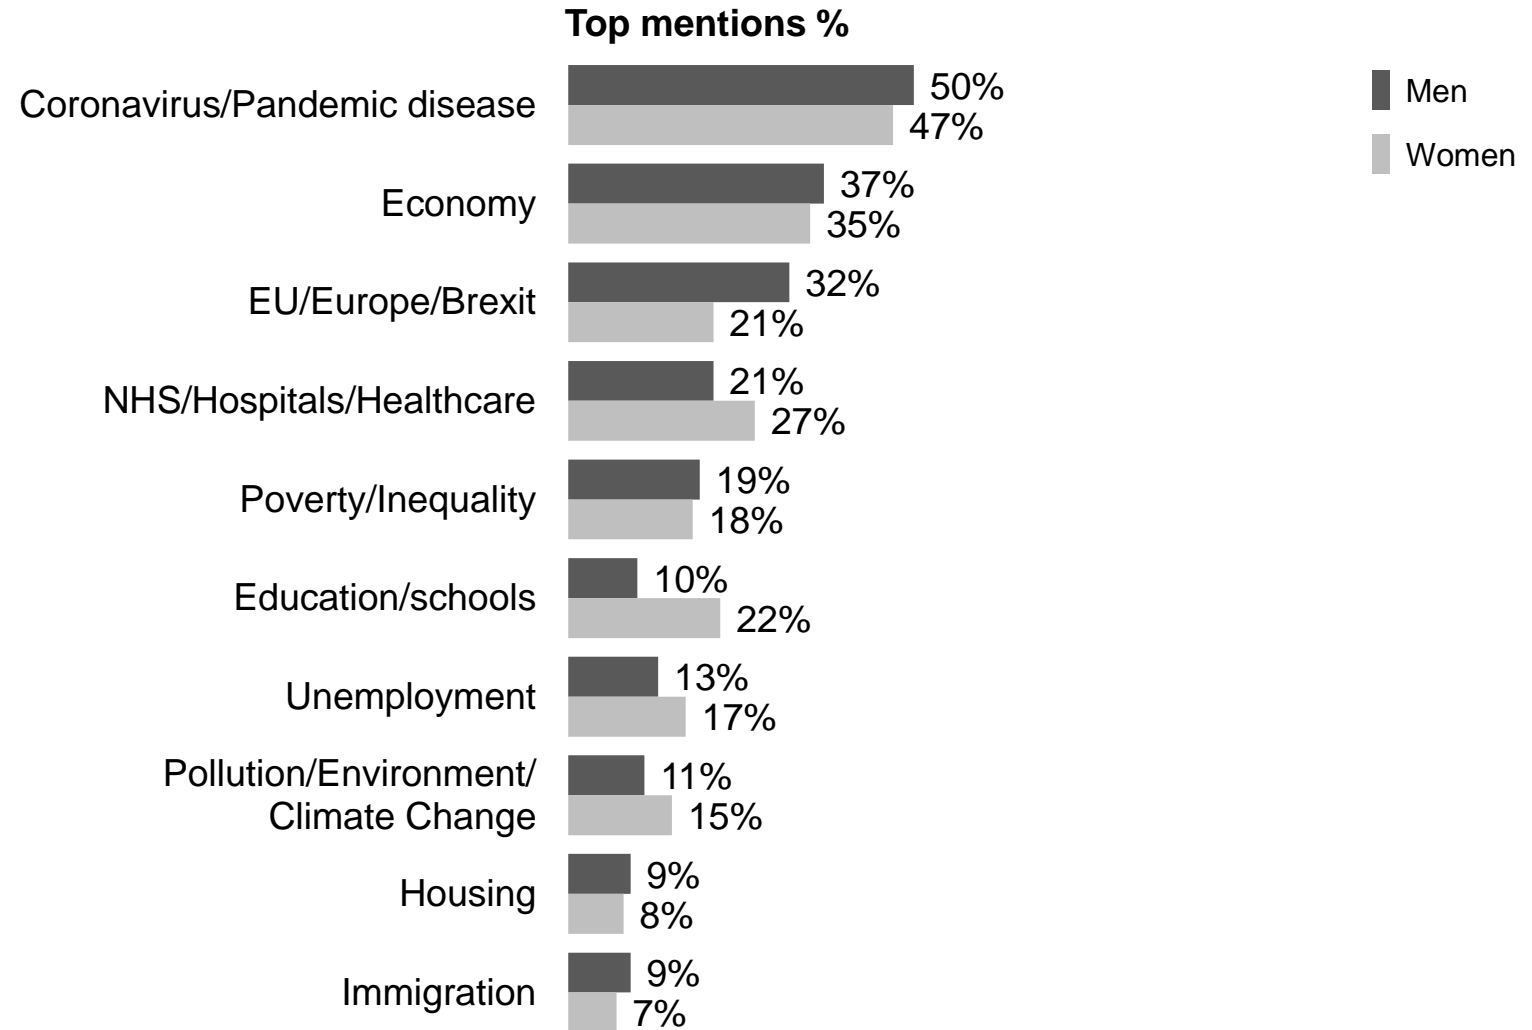

Source: Ipsos MORI Issues Index

Poverty/inequality

What do you see as the most/other important issues facing Britain today?

Base: representative sample of c. 1,000 British adults age 18+ each month, interviewed face-to-face in home
N.B. April 2020 data onwards is collected by telephone; previous months are face-to-face

Source: Ipsos MORI Issues Index

Pollution / Environment

What do you see as the most/other important issues facing Britain today?

Base: representative sample of c. 1,000 British adults age 18+ each month, interviewed face-to-face in home
 N.B. April 2020 data onwards is collected by telephone; previous months are face-to-face

Source: Ipsos MORI Issues Index

Party support

What do you see as the most/other important issues facing Britain today?

Base: 1,009 British adults 18+, 5 - 11 March 2021

Source: Ipsos MORI Issues Index

Men and women

What do you see as the most/other important issues facing Britain today?

Base: 1,009 British adults 18+, 5 - 11 March 2021

Source: Ipsos MORI Issues Index

Social grade

What do you see as the most/other important issues facing Britain today?