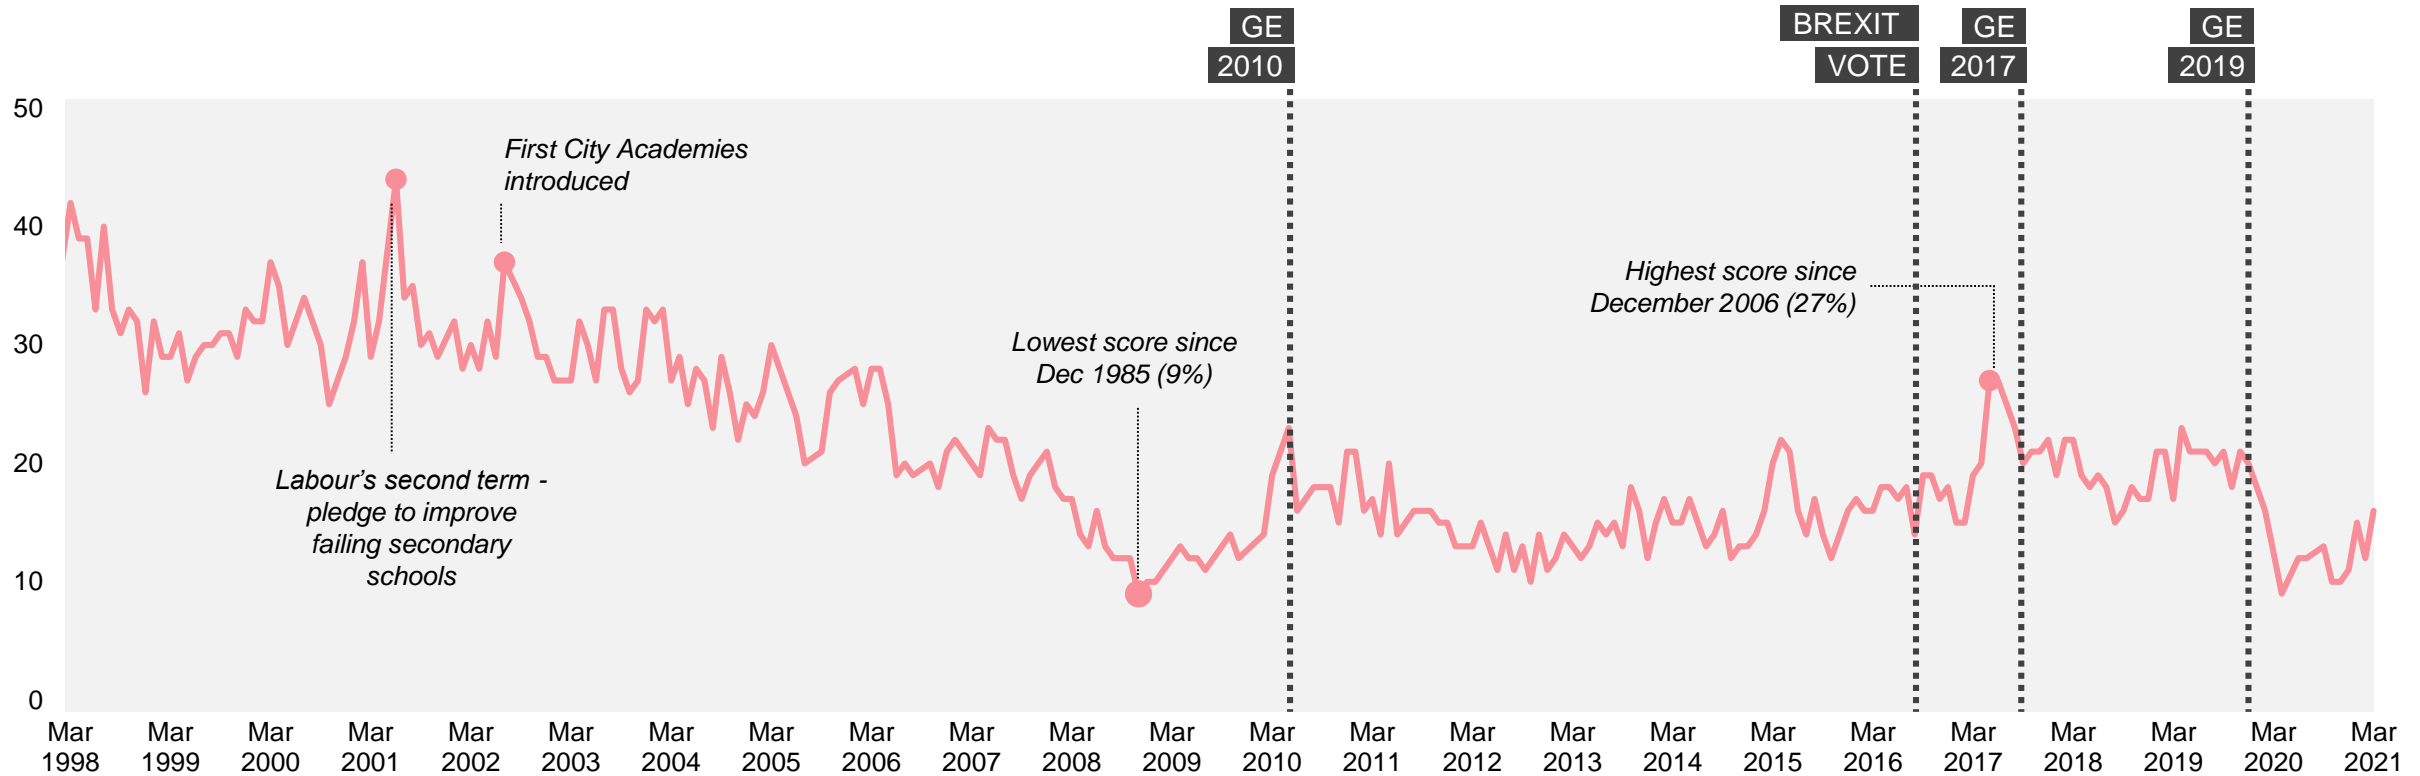

Education / Schools

What do you see as the most/other important issues facing Britain today?

Base: representative sample of c. 1,000 British adults age 18+ each month, interviewed face-to-face in home
N.B. April 2020 data onwards is collected by telephone; previous months are face-to-face

Source: Ipsos MORI Issues Index