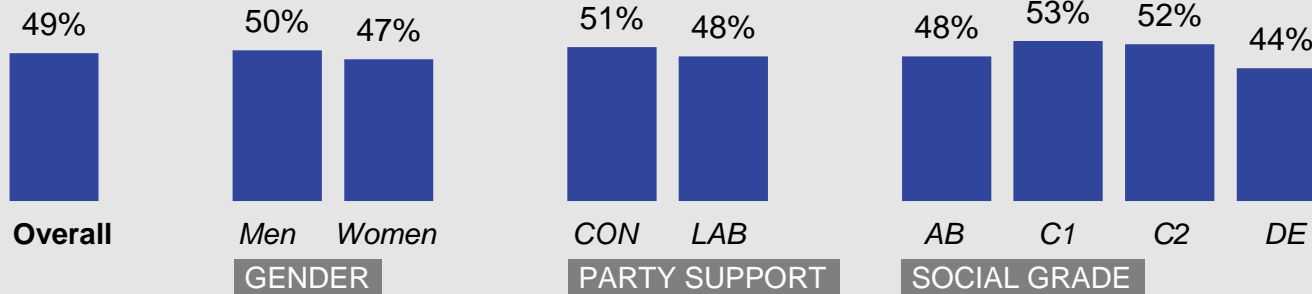

Base: 1,009 British adults 18+, 5 - 11 March 2021

Source: Ipsos MORI Issues Index

Ethnic background

What do you see as the most/other important issues facing Britain today?

Base: 1,009 British adults 18+, 5 - 11 March 2021

Source: Ipsos MORI Issues Index

Age group

What do you see as the most/other important issues facing Britain today?

Base: 1,009 British adults 18+, 5 - 11 March 2021

Source: Ipsos MORI Issues Index

Age and social grade

What do you see as the most/other important issues facing Britain today?

Base: 1,009 British adults 18+, 5 – 11 March 2021

Source: Ipsos MORI Issues Index

Concern about coronavirus/pandemic disease by subgroup

What do you see as the most/other important issues facing Britain today?

Concern by key demographic groups:

Concern by age group:

Base: 1,009 British adults 18+, 5 – 11 March 2021

Concern by region

Source: Ipsos MORI Issues Index