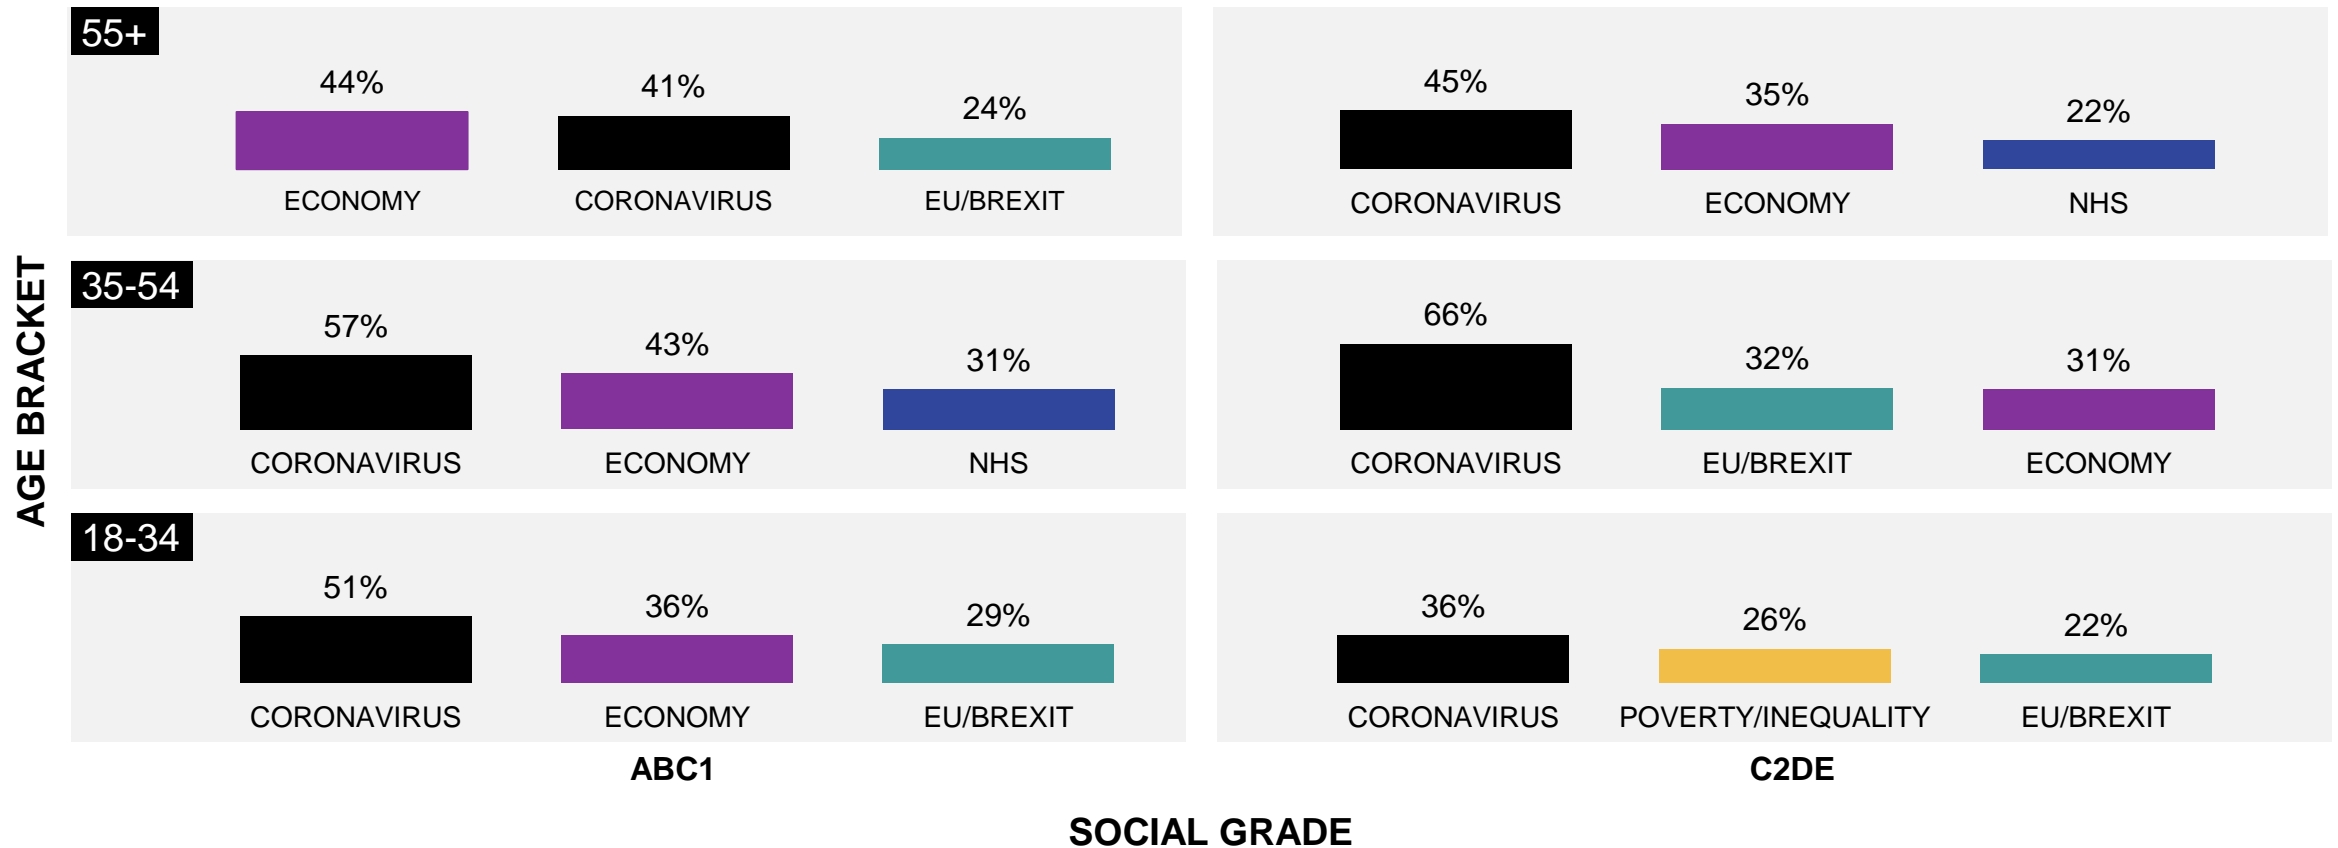

Base: 1,009 British adults 18+, 5 - 11 March 2021

Source: Ipsos MORI Issues Index

Ethnic background

What do you see as the most/other important issues facing Britain today?

Base: 1,009 British adults 18+, 5 - 11 March 2021

Source: Ipsos MORI Issues Index

Age group

What do you see as the most/other important issues facing Britain today?

Base: 1,009 British adults 18+, 5 - 11 March 2021

Source: Ipsos MORI Issues Index

Age and social grade

What do you see as the most/other important issues facing Britain today?

Base: 1,009 British adults 18+, 5 – 11 March 2021

Source: Ipsos MORI Issues Index

Concern about coronavirus/pandemic disease by subgroup

What do you see as the most/other important issues facing Britain today?

Concern by key demographic groups:

Concern by age group:

Base: 1,009 British adults 18+, 5 – 11 March 2021

Concern by region

Source: Ipsos MORI Issues Index