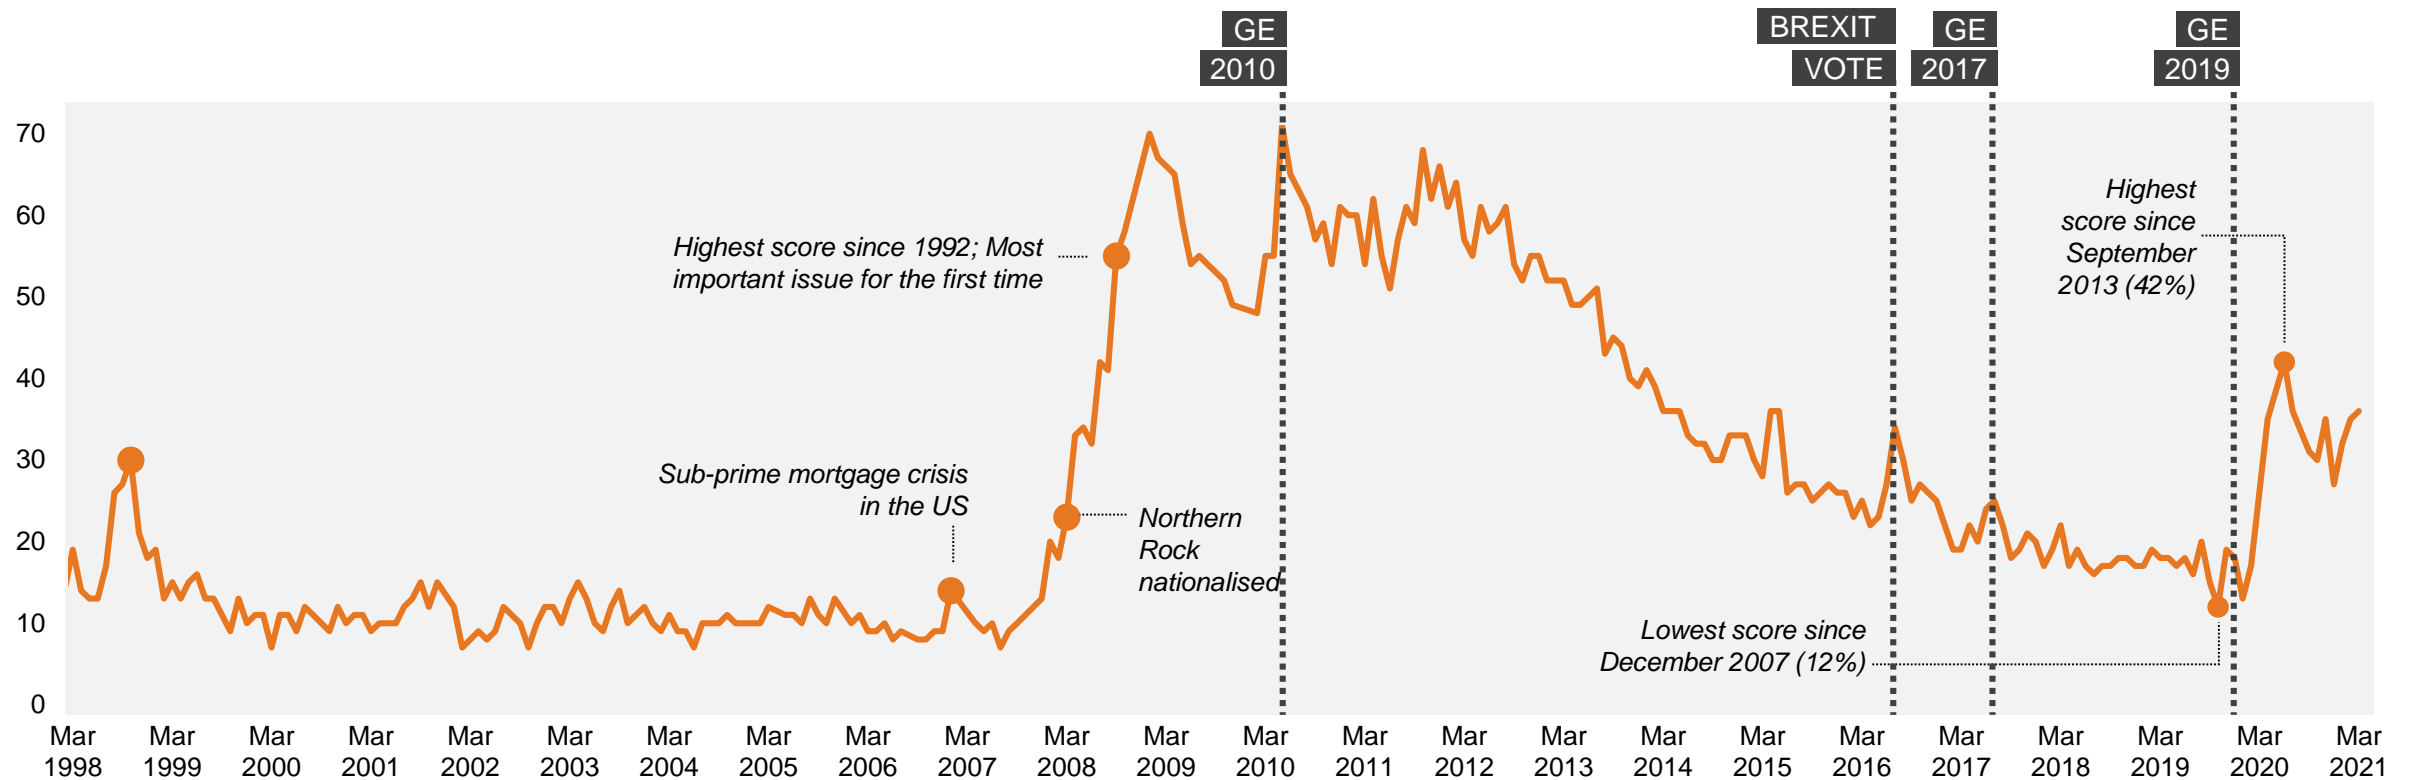

Source: Ipsos MORI Issues Index

Immigration / Immigrants

What do you see as the most/other important issues facing Britain today?

Base: representative sample of c. 1,000 British adults age 18+ each month, interviewed face-to-face in home
 N.B. April 2020 data onwards is collected by telephone; previous months are face-to-face

Source: Ipsos MORI Issues Index

Economy / Economic situation

What do you see as the most/other important issues facing Britain today?

Base: representative sample of c. 1,000 British adults age 18+ each month, interviewed face-to-face in home
 N.B. April 2020 data onwards is collected by telephone; previous months are face-to-face