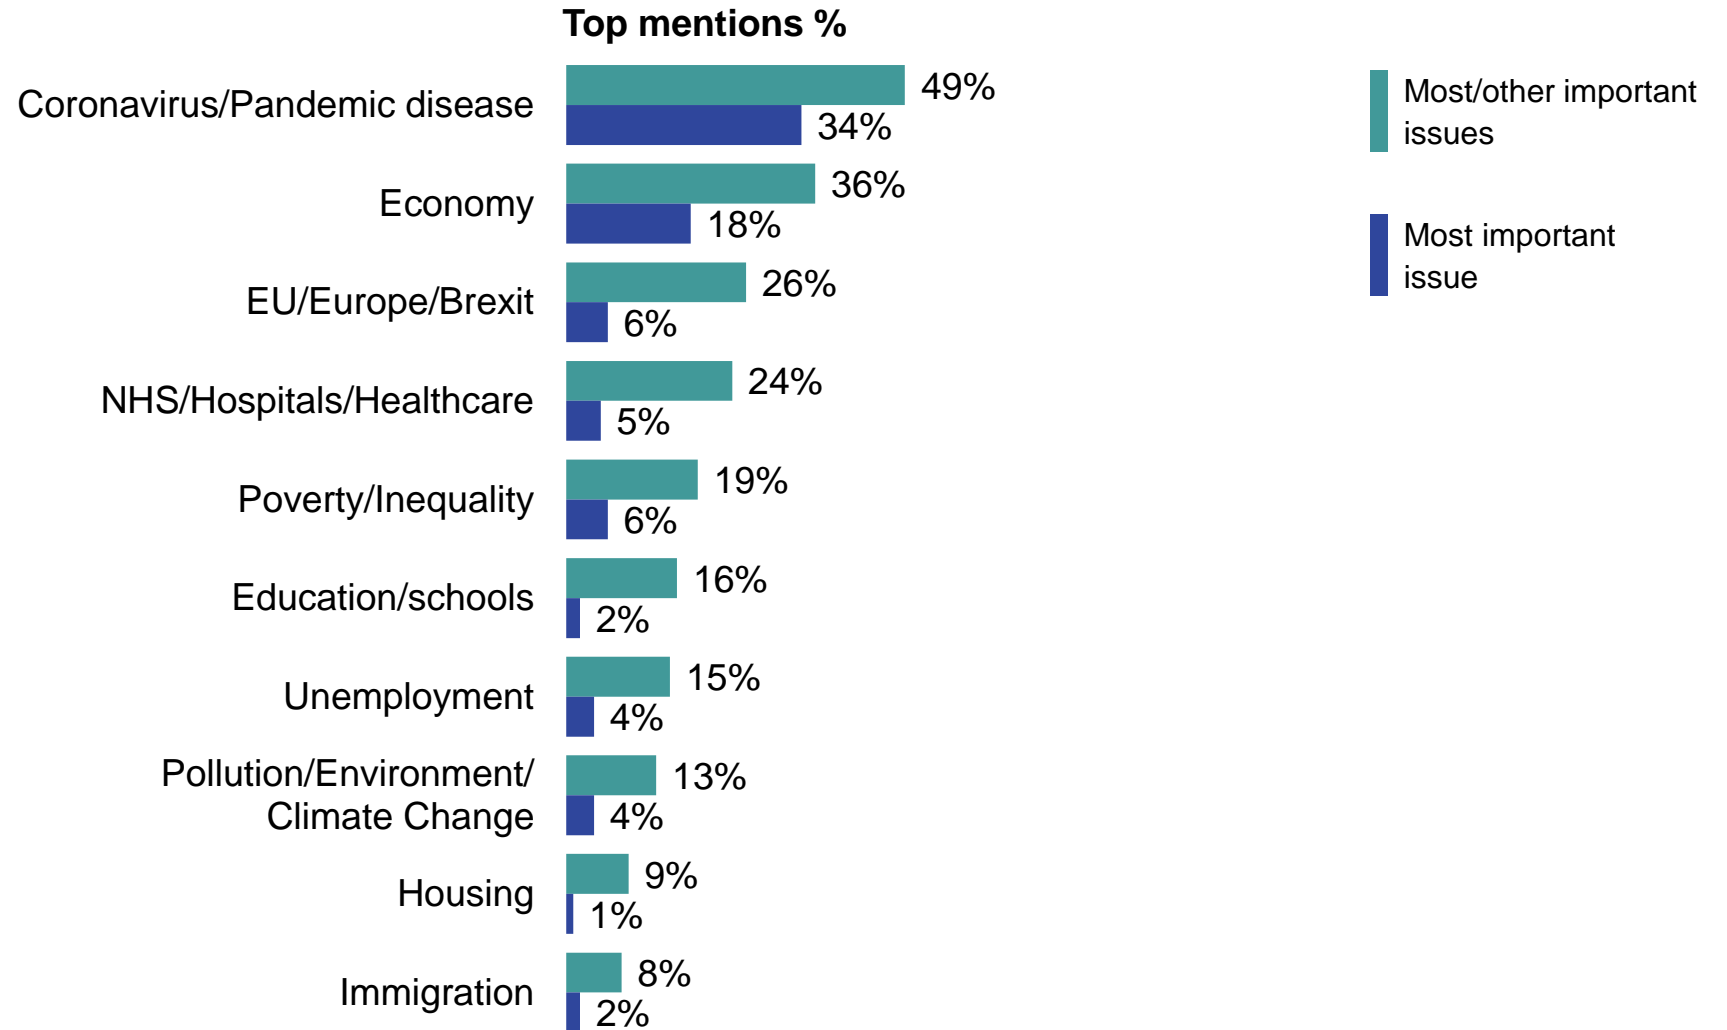

Ipsos MORI

March 2021

What do you see as the most/other important issues facing Britain today?

Base: 1,009 British adults 18+, 5 - 11 March 2021

Source: Ipsos MORI Issues Index

March 2021

What do you see as the most/other important issues facing Britain today?

Base: 1,009 British adults 18+, 5 - 11 March 2021

Source: Ipsos MORI Issues Index

Top five concerns: trend

What do you see as the most/other important issues facing Britain today?

Base: representative sample of c.1,000 British adults age 18+ each month, interviewed face-to-face in home
N.B. April 2020 data onwards is collected by telephone; previous months are face-to-face

Source: Ipsos MORI Issues Index

Single Biggest Issue 2010 - 2021

What do you see as the most important issue facing Britain today?

Top mentions %

Base: representative sample of c.1,000 British adults age 18+ each month, interviewed face-to-face in home
 N.B. April 2020 data onwards is collected by telephone; previous months are face-to-face