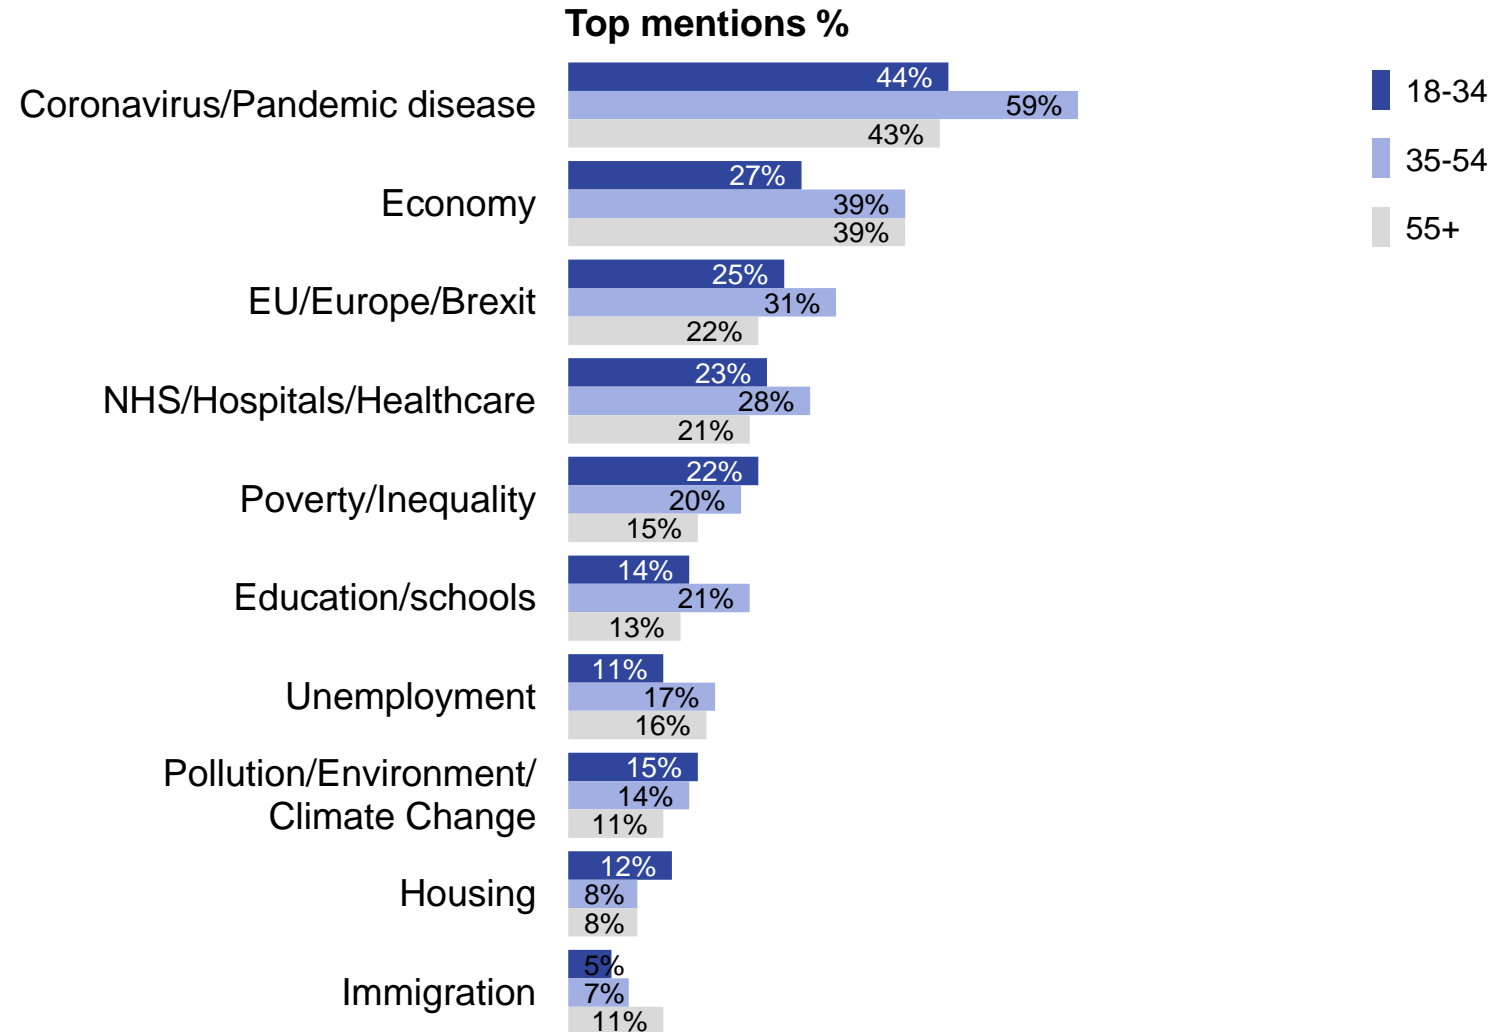

Source: Ipsos MORI Issues Index

Party support

What do you see as the most/other important issues facing Britain today?

Base: 1,009 British adults 18+, 5 - 11 March 2021

Source: Ipsos MORI Issues Index

Men and women

What do you see as the most/other important issues facing Britain today?

Base: 1,009 British adults 18+, 5 - 11 March 2021

Source: Ipsos MORI Issues Index

Social grade

What do you see as the most/other important issues facing Britain today?

Base: 1,009 British adults 18+, 5 - 11 March 2021

Source: Ipsos MORI Issues Index

Ethnic background

What do you see as the most/other important issues facing Britain today?

Base: 1,009 British adults 18+, 5 - 11 March 2021

Source: Ipsos MORI Issues Index

Age group

What do you see as the most/other important issues facing Britain today?

Base: 1,009 British adults 18+, 5 - 11 March 2021

Source: Ipsos MORI Issues Index

Age and social grade