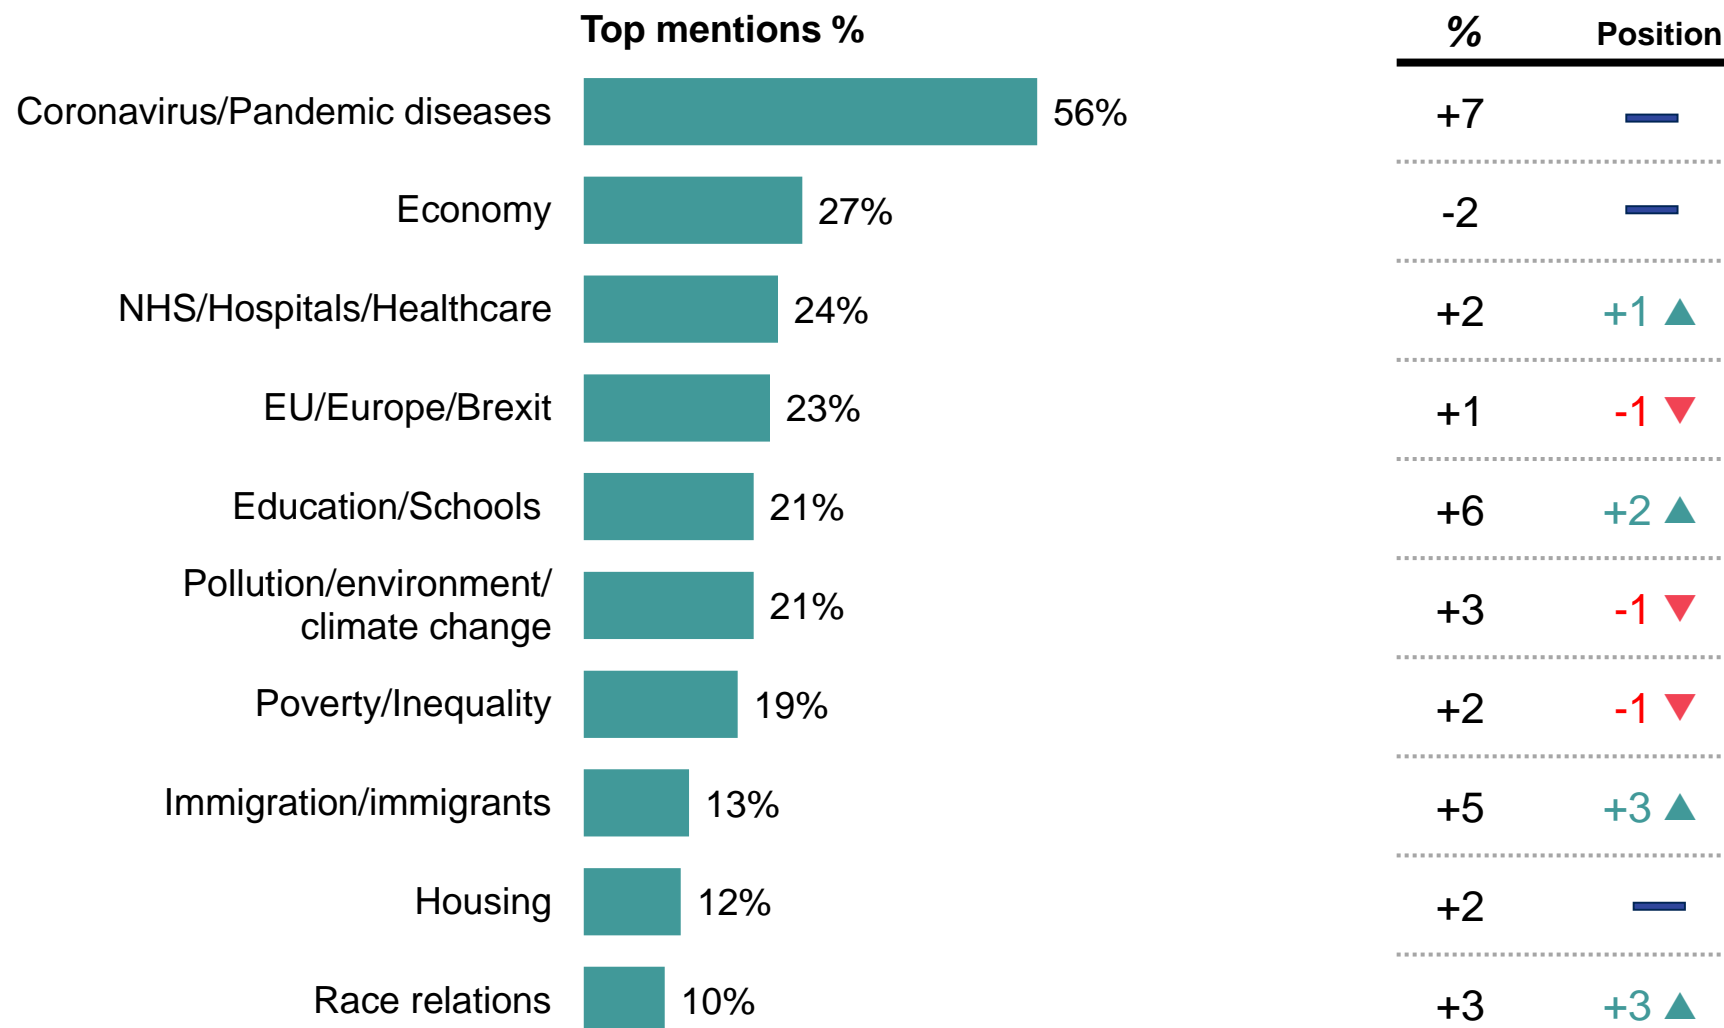

IPSOS MORI ISSUES INDEX

June 2021

© Ipsos. All rights reserved. Contains Ipsos' Confidential and Proprietary information and may not be disclosed or reproduced without the prior written consent of Ipsos.

Ipsos MORI

June 2021

What do you see as the most/other important issues facing Britain today?

Base: 1,003 British adults 18+, 4 - 14 June 2021

Source: Ipsos MORI Issues Index

June 2021

What do you see as the most/other important issues facing Britain today?

Base: 1,003 British adults 18+, 4 - 14 June 2021

Source: Ipsos MORI Issues Index

Top five concerns: trend

What do you see as the most/other important issues facing Britain today?

Top mentions %

Base: representative sample of c. 1,000 British adults age 18+ each month, interviewed face-to-face in home
N.B. April 2020 data onwards is collected by telephone; previous months are face-to-face

Source: Ipsos MORI Issues Index

Single Biggest Issue 2010 - 2021

What do you see as the most important issue facing Britain today?

Top mentions %

Base: representative sample of c. 1,000 British adults age 18+ each month, interviewed face-to-face in home
 N.B. April 2020 data onwards is collected by telephone; previous months are face-to-face