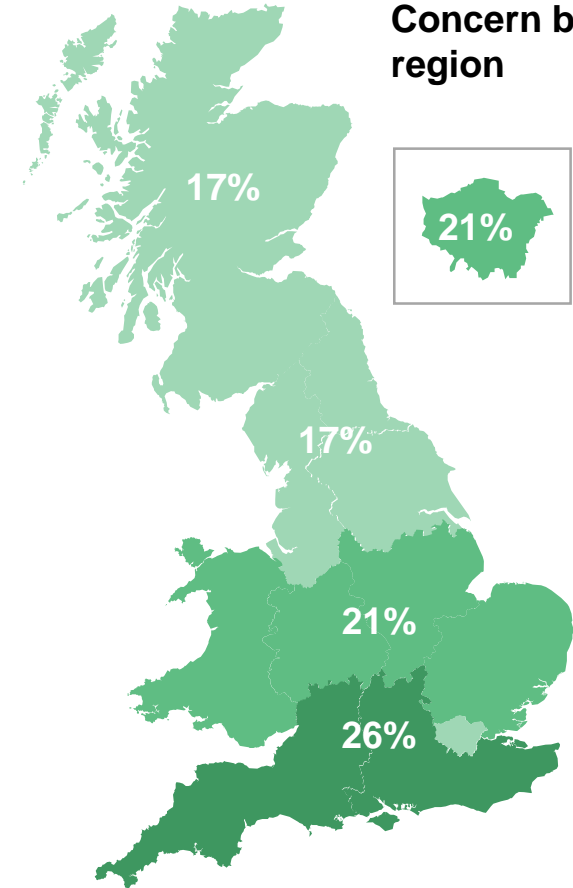

Concern about the economy by subgroup

What do you see as the most/other important issues facing Britain today?

Concern by key demographic groups:

Concern by age:

Base: 1,003 British adults 18+, 4 - 14 June 2021

Concern by region

Source: Ipsos MORI Issues Index

Concern about pollution/climate change by subgroup

What do you see as the most/other important issues facing Britain today?

Concern by key demographic groups:

Concern by age group:

Base: 1,003 British adults 18+, 4 - 14 June 2021

Concern by region

Source: Ipsos MORI Issues Index

Concern about Brexit/EU by subgroup

What do you see as the most/other important issues facing Britain today?

Concern by key demographic groups:

Concern by age group:

Base: 1,003 British adults 18+, 4 - 14 June 2021

Concern by region

Source: Ipsos MORI Issues Index

Concern about education by subgroup

What do you see as the most/other important issues facing Britain today?