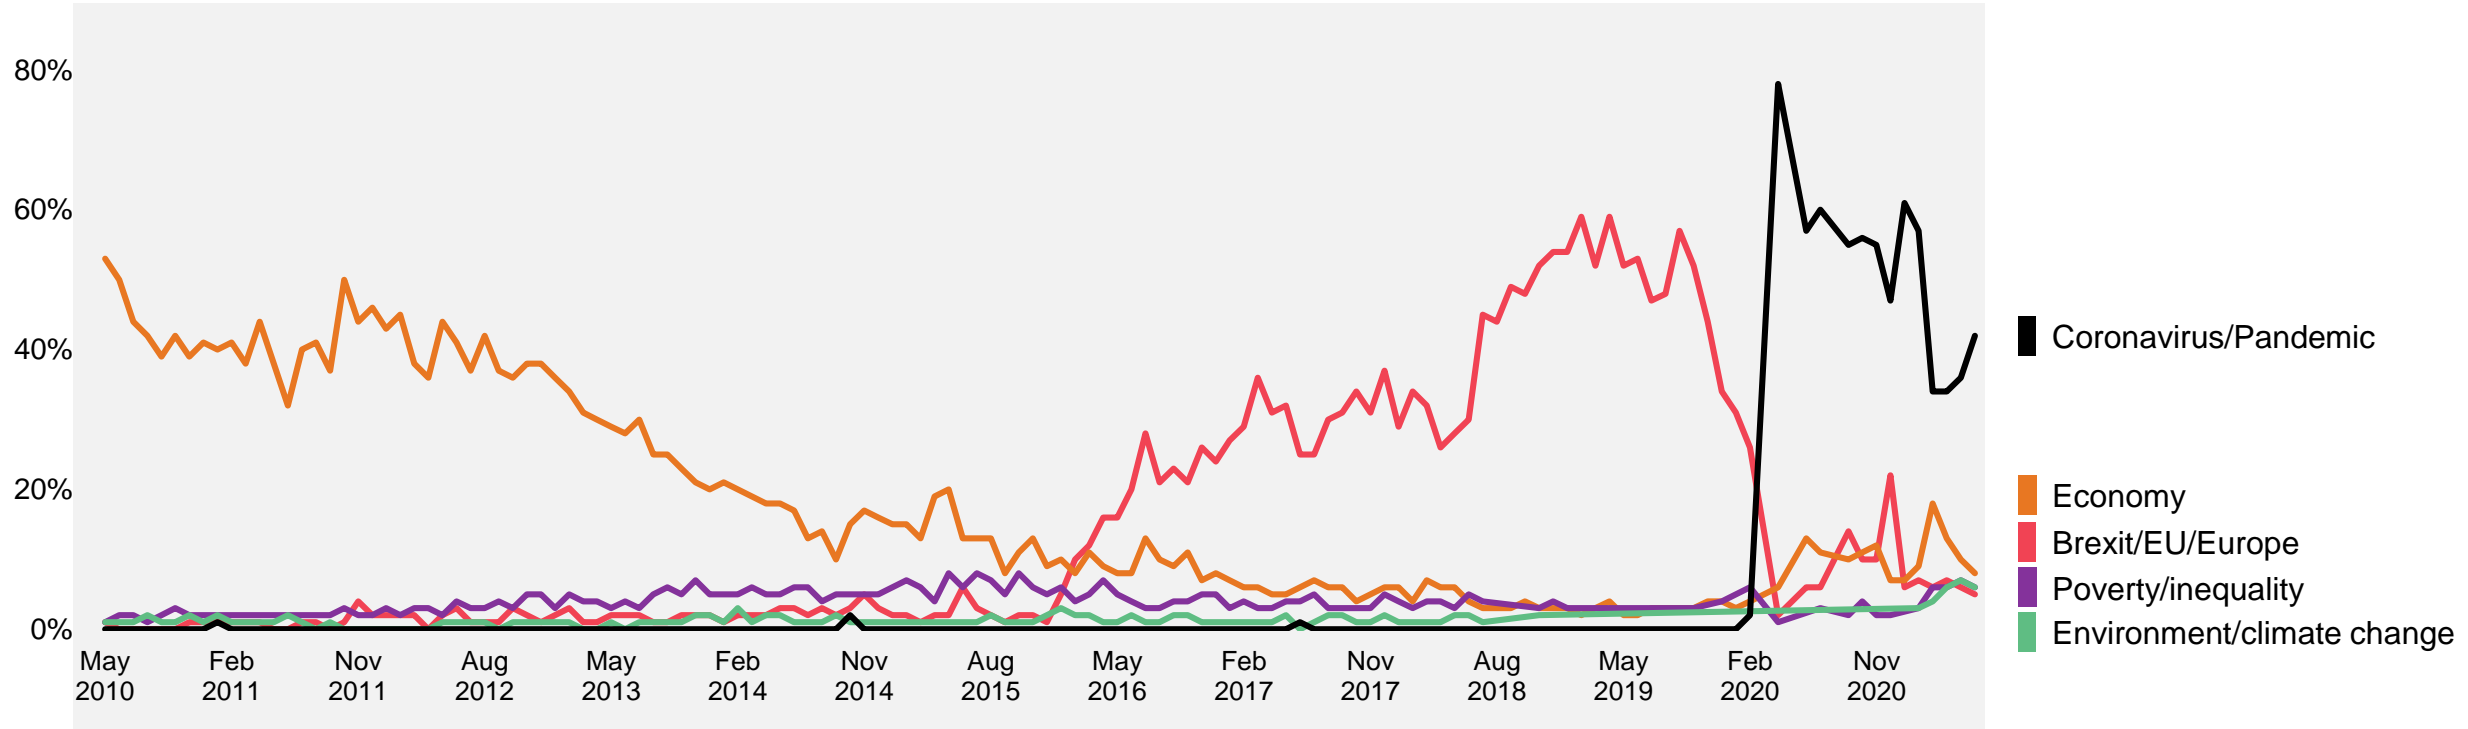

Ipsos MORI

June 2021

What do you see as the most/other important issues facing Britain today?

Base: 1,003 British adults 18+, 4 - 14 June 2021

Source: Ipsos MORI Issues Index

June 2021

What do you see as the most/other important issues facing Britain today?

Base: 1,003 British adults 18+, 4 - 14 June 2021

Source: Ipsos MORI Issues Index

Top five concerns: trend

What do you see as the most/other important issues facing Britain today?

Top mentions %

Base: representative sample of c. 1,000 British adults age 18+ each month, interviewed face-to-face in home
N.B. April 2020 data onwards is collected by telephone; previous months are face-to-face

Source: Ipsos MORI Issues Index

Single Biggest Issue 2010 - 2021

What do you see as the most important issue facing Britain today?

Top mentions %

Base: representative sample of c. 1,000 British adults age 18+ each month, interviewed face-to-face in home
 N.B. April 2020 data onwards is collected by telephone; previous months are face-to-face

Source: Ipsos MORI Issues Index

Coronavirus/Pandemic diseases

What do you see as the most/other important issues facing Britain today?

Base: representative sample of c. 1,000 British adults age 18+ each month, interviewed face-to-face in home
N.B. April 2020 data onwards is collected by telephone; previous months are face-to-face