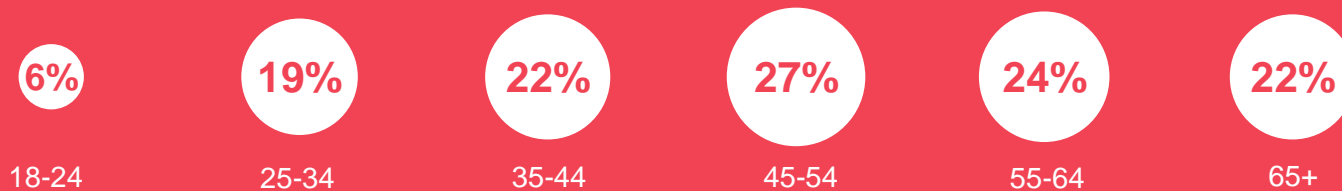

Concern by age group:

Base: 1,003 British adults 18+, 4 - 14 June 2021

Concern by region

Source: Ipsos MORI Issues Index

Concern about Brexit/EU by subgroup

What do you see as the most/other important issues facing Britain today?

Concern by key demographic groups:

Concern by age group:

Base: 1,003 British adults 18+, 4 - 14 June 2021

Concern by region

Source: Ipsos MORI Issues Index

Concern about education by subgroup

What do you see as the most/other important issues facing Britain today?

Concern by key demographic groups:

Concern by age group:

Base: 1,003 British adults 18+, 4 - 14 June 2021

Concern by region

Source: Ipsos MORI Issues Index

IPSOS MORI ISSUES INDEX

June 2021

For more information contact: