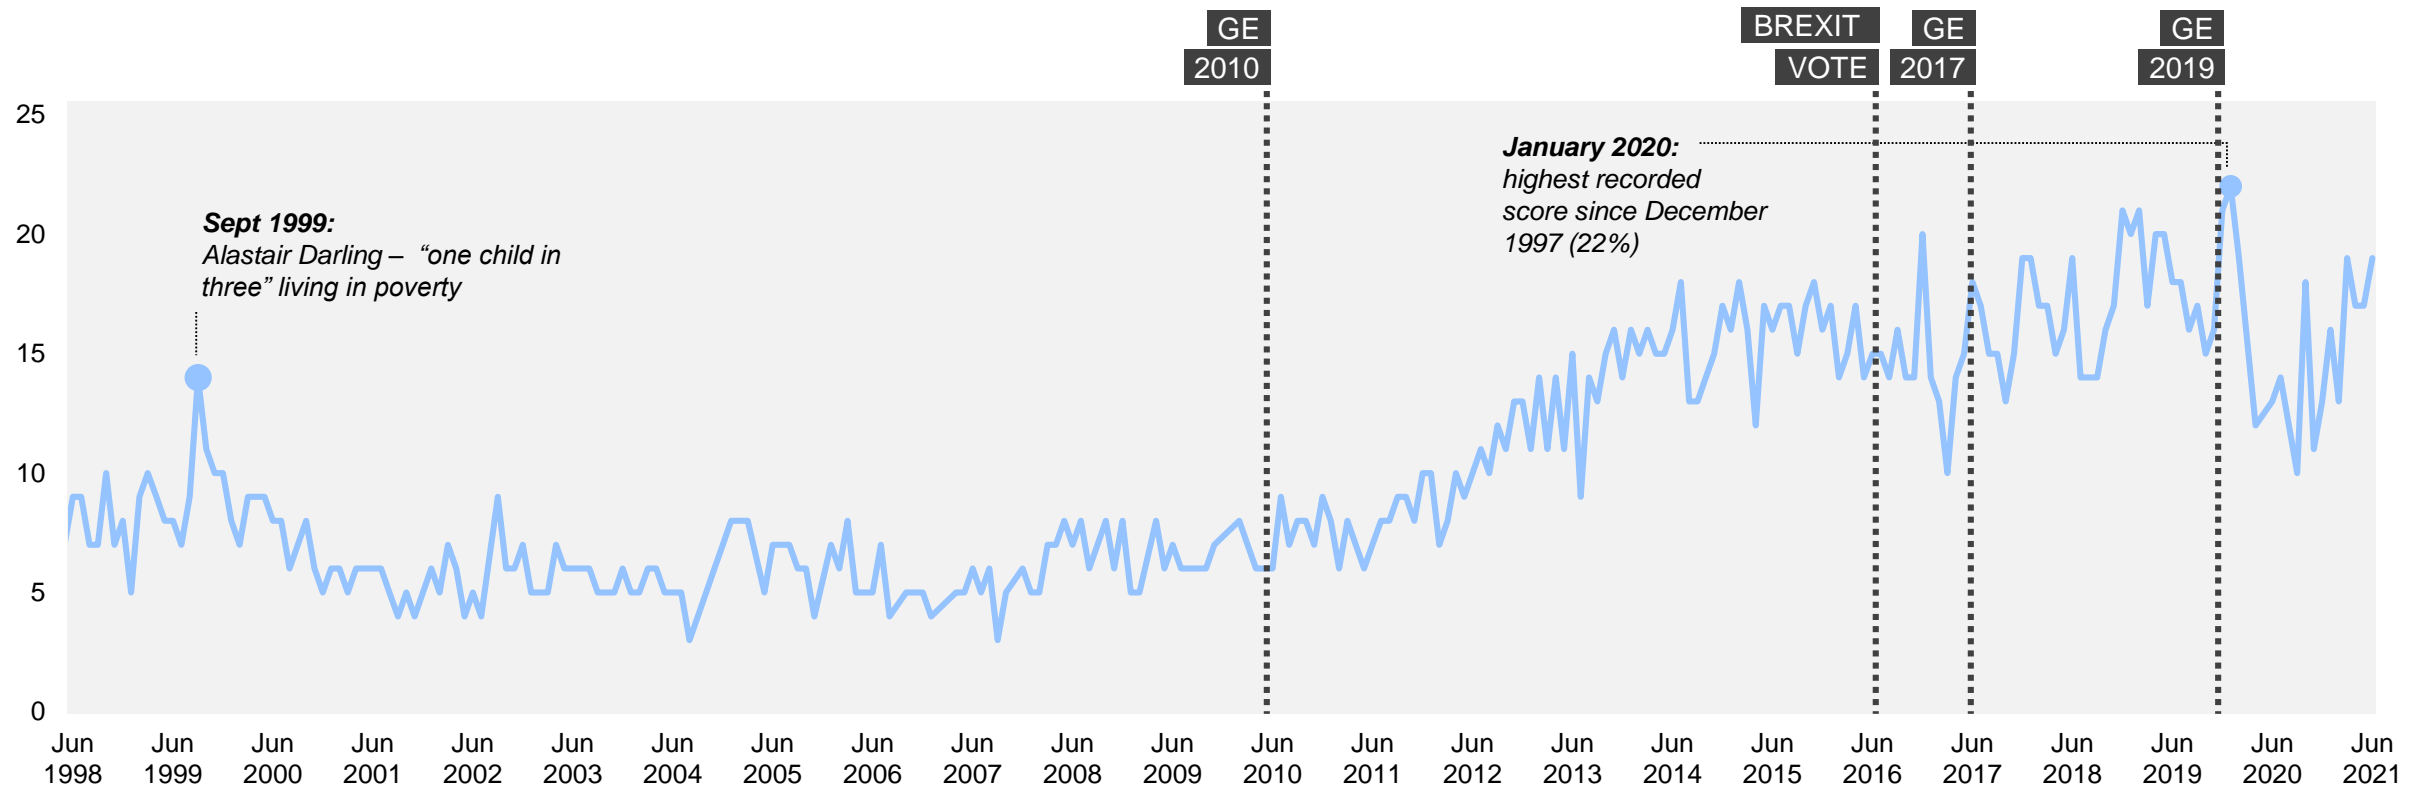

Source: Ipsos MORI Issues Index

Defence / Foreign Affairs / International terrorism

What do you see as the most/other important issues facing Britain today?

Base: representative sample of c. 1,000 British adults age 18+ each month, interviewed face-to-face in home
 N.B. April 2020 data onwards is collected by telephone; previous months are face-to-face

Source: Ipsos MORI Issues Index

Poverty/inequality

What do you see as the most/other important issues facing Britain today?

Base: representative sample of c. 1,000 British adults age 18+ each month, interviewed face-to-face in home
N.B. April 2020 data onwards is collected by telephone; previous months are face-to-face