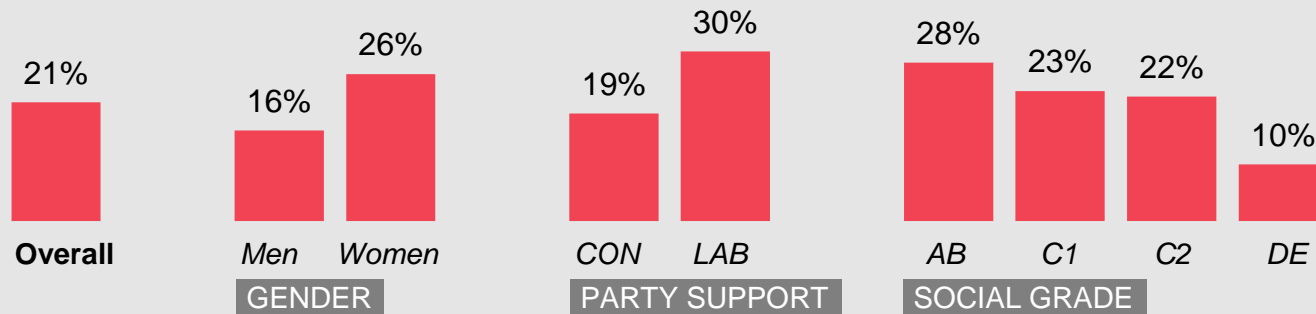

Concern by age group:

Base: 1,003 British adults 18+, 4 - 14 June 2021

Concern by region

Source: Ipsos MORI Issues Index

Concern about Brexit/EU by subgroup

What do you see as the most/other important issues facing Britain today?

Concern by key demographic groups:

Concern by age group:

Base: 1,003 British adults 18+, 4 - 14 June 2021

Concern by region

Source: Ipsos MORI Issues Index

Concern about education by subgroup

What do you see as the most/other important issues facing Britain today?

Concern by key demographic groups:

Concern by age group:

Base: 1,003 British adults 18+, 4 - 14 June 2021

Concern by region

Source: Ipsos MORI Issues Index

IPSOS MORI ISSUES INDEX

June 2021

For more information contact: