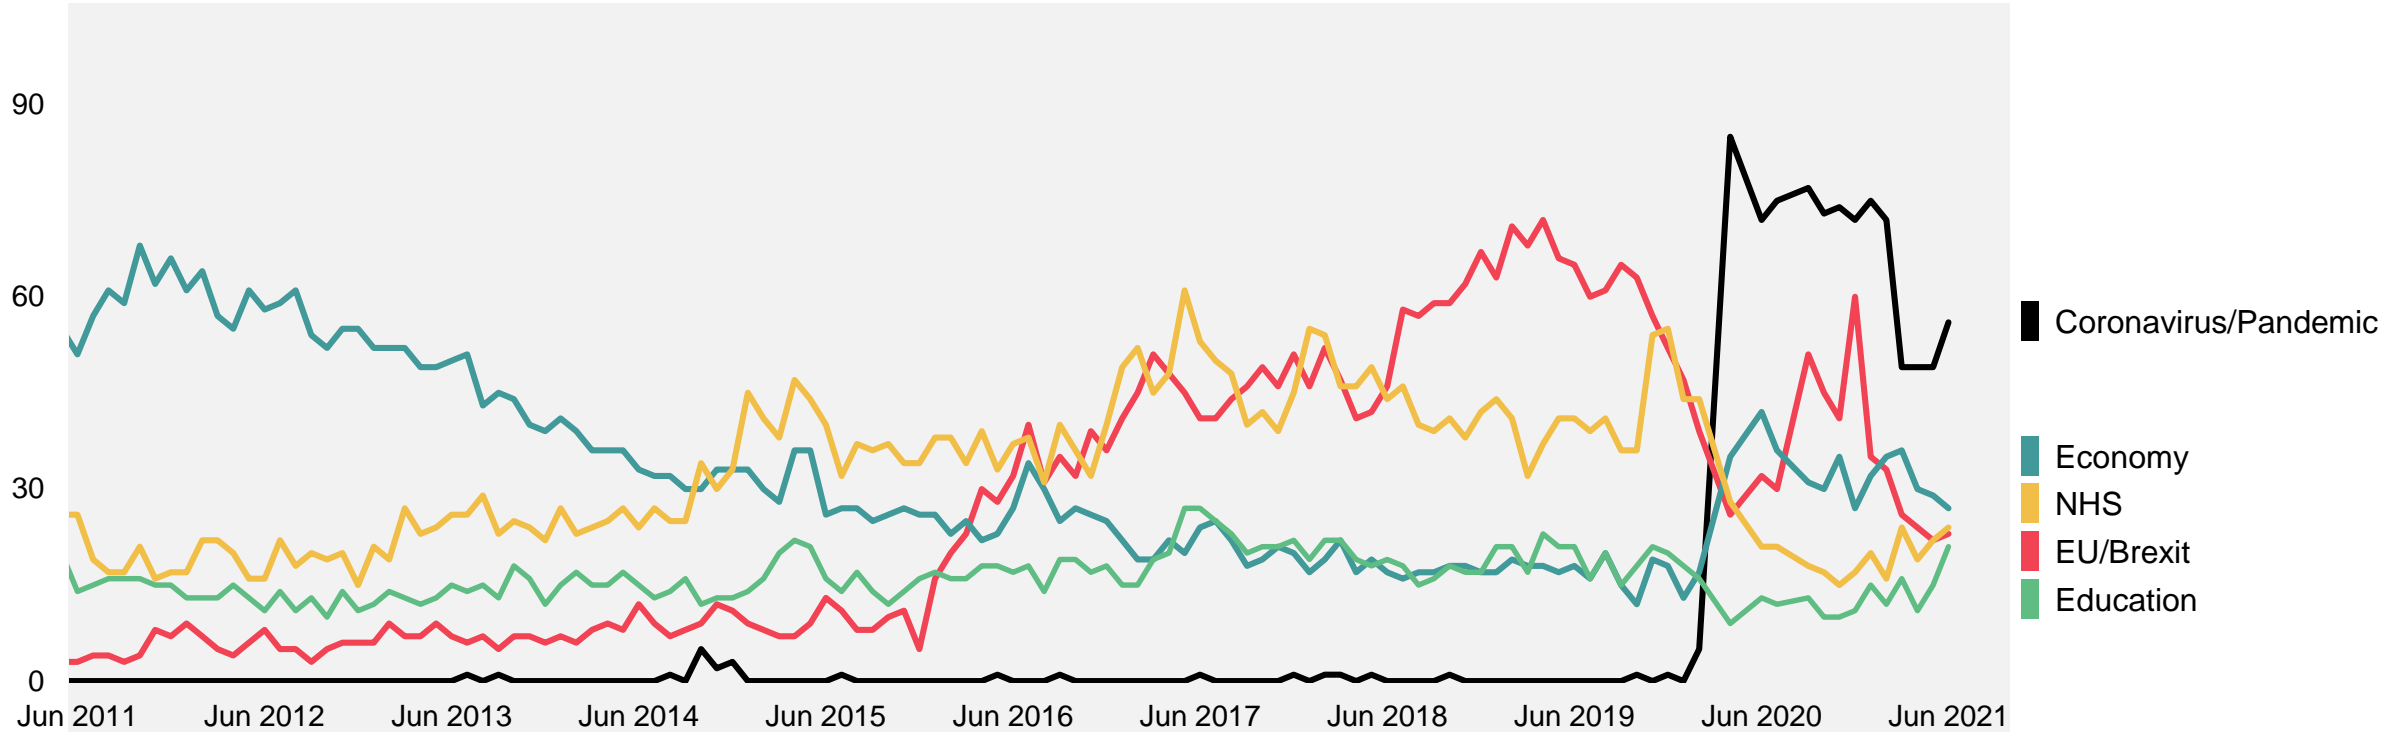

Ipsos MORI

June 2021

What do you see as the most/other important issues facing Britain today?

Base: 1,003 British adults 18+, 4 - 14 June 2021

Source: Ipsos MORI Issues Index

June 2021

What do you see as the most/other important issues facing Britain today?

Base: 1,003 British adults 18+, 4 - 14 June 2021

Source: Ipsos MORI Issues Index

Top five concerns: trend

What do you see as the most/other important issues facing Britain today?

Top mentions %

Base: representative sample of c. 1,000 British adults age 18+ each month, interviewed face-to-face in home
N.B. April 2020 data onwards is collected by telephone; previous months are face-to-face

Source: Ipsos MORI Issues Index

Single Biggest Issue 2010 - 2021

What do you see as the most important issue facing Britain today?

Top mentions %

Base: representative sample of c. 1,000 British adults age 18+ each month, interviewed face-to-face in home
 N.B. April 2020 data onwards is collected by telephone; previous months are face-to-face