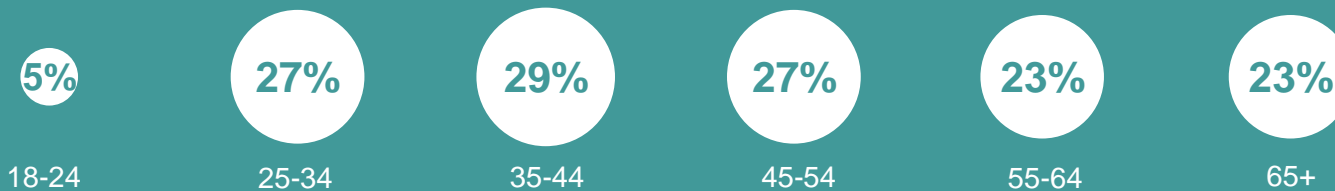

Concern by region

Source: Ipsos MORI Issues Index

Concern about pollution/climate change by subgroup

What do you see as the most/other important issues facing Britain today?

Concern by key demographic groups:

Concern by age group:

Base: 1,003 British adults 18+, 4 - 14 June 2021

Concern by region

Source: Ipsos MORI Issues Index

Concern about Brexit/EU by subgroup

What do you see as the most/other important issues facing Britain today?

Concern by key demographic groups:

Concern by age group:

Base: 1,003 British adults 18+, 4 - 14 June 2021

Concern by region

Source: Ipsos MORI Issues Index

Concern about education by subgroup

What do you see as the most/other important issues facing Britain today?

Concern by key demographic groups:

Concern by age group:

Base: 1,003 British adults 18+, 4 - 14 June 2021

Concern by region

Source: Ipsos MORI Issues Index

IPSOS MORI ISSUES INDEX

June 2021

For more information contact: