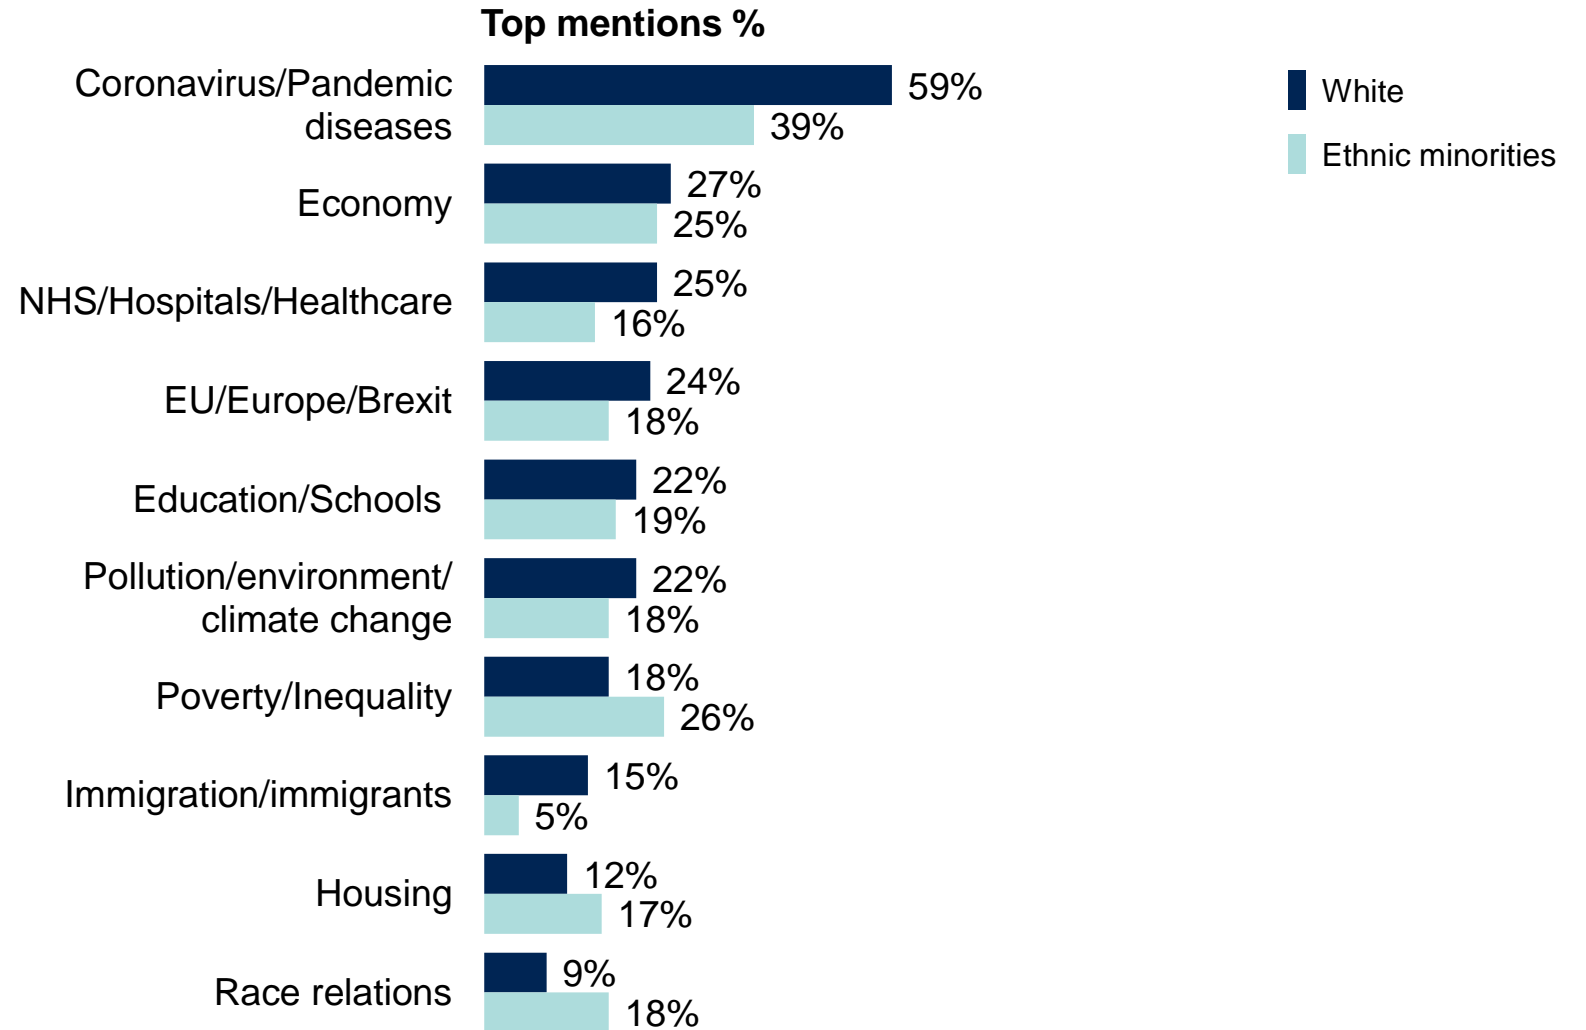

Source: Ipsos MORI Issues Index

Poverty/inequality

What do you see as the most/other important issues facing Britain today?

Base: representative sample of c. 1,000 British adults age 18+ each month, interviewed face-to-face in home
N.B. April 2020 data onwards is collected by telephone; previous months are face-to-face

Source: Ipsos MORI Issues Index

Party support

What do you see as the most/other important issues facing Britain today?

Base: 1,003 British adults 18+, 4 - 14 June 2021

Source: Ipsos MORI Issues Index

Men and women

What do you see as the most/other important issues facing Britain today?

Base: 1,003 British adults 18+, 4 - 14 June 2021

Source: Ipsos MORI Issues Index

Social grade

What do you see as the most/other important issues facing Britain today?

Base: 1,003 British adults 18+, 4 - 14 June 2021

Source: Ipsos MORI Issues Index

Ethnic background

What do you see as the most/other important issues facing Britain today?

Base: 1,003 British adults 18+, 4 - 14 June 2021