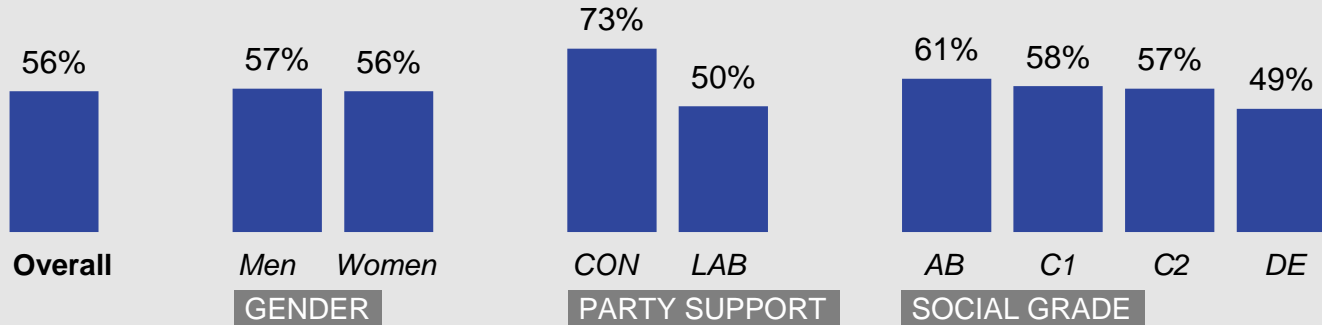

Base: 1,003 British adults 18+, 4 - 14 June 2021

Source: Ipsos MORI Issues Index

Ethnic background

What do you see as the most/other important issues facing Britain today?

Base: 1,003 British adults 18+, 4 - 14 June 2021

Source: Ipsos MORI Issues Index

Age group

What do you see as the most/other important issues facing Britain today?

Base: 1,003 British adults 18+, 4 - 14 June 2021

Source: Ipsos MORI Issues Index

Concern about coronavirus/pandemic disease by subgroup

What do you see as the most/other important issues facing Britain today?

Concern by key demographic groups:

Concern by age group:

Base: 1,003 British adults 18+, 4 - 14 June 2021

Concern by region

Source: Ipsos MORI Issues Index

Concern about the economy by subgroup

What do you see as the most/other important issues facing Britain today?

Concern by key demographic groups:

Concern by age:

Base: 1,003 British adults 18+, 4 - 14 June 2021