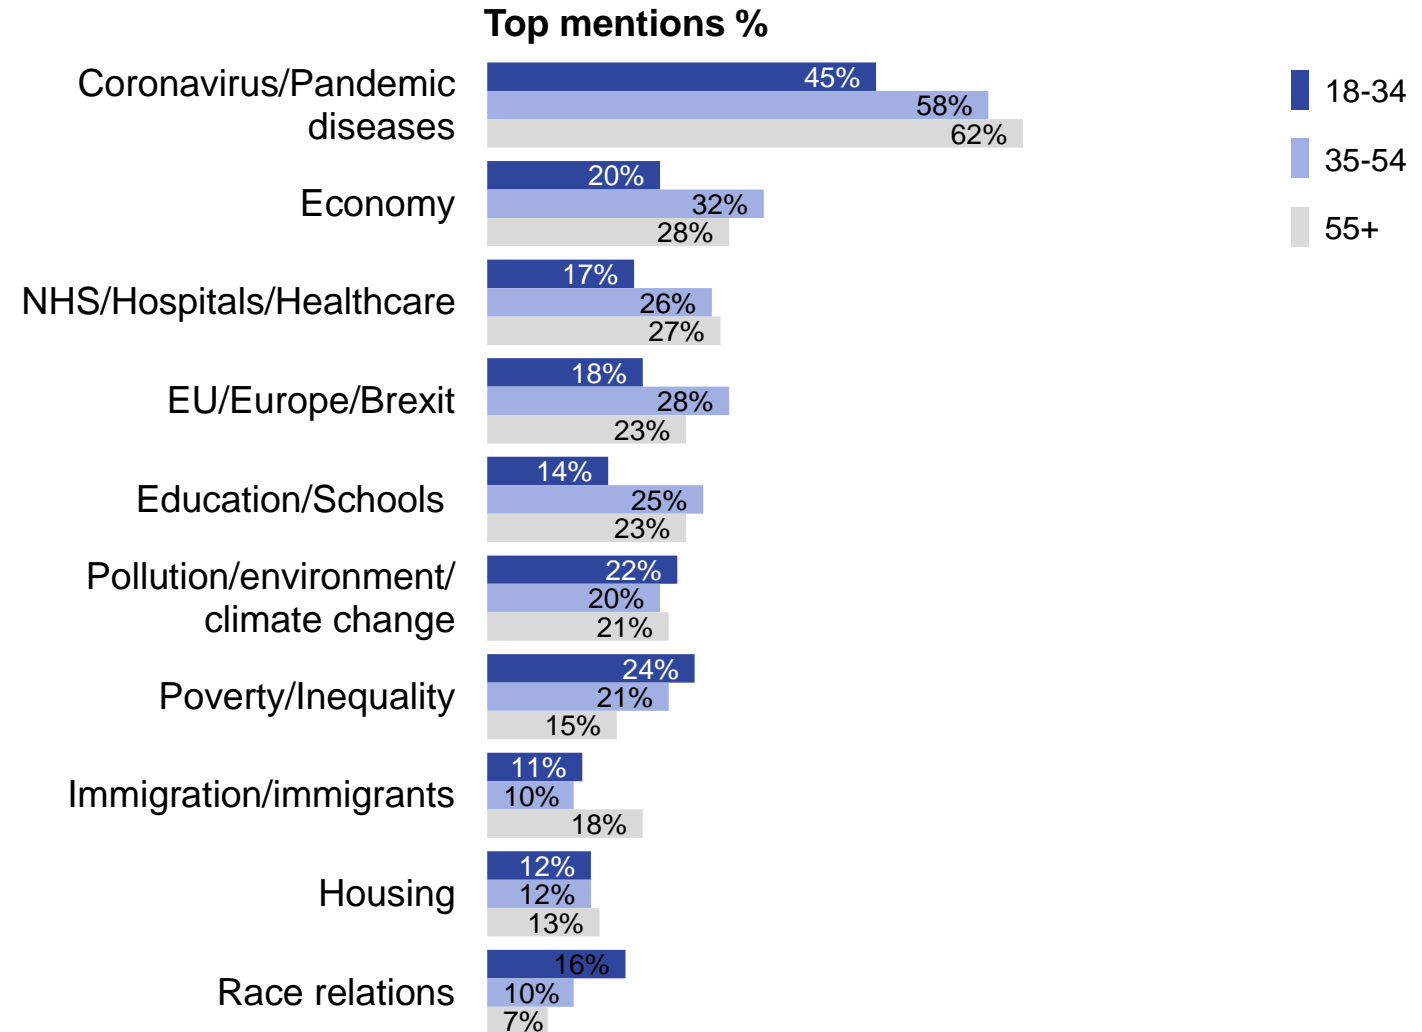

What do you see as the most/other important issues facing Britain today?

Base: 1,003 British adults 18+, 4 - 14 June 2021

Source: Ipsos MORI Issues Index

Social grade

What do you see as the most/other important issues facing Britain today?

Base: 1,003 British adults 18+, 4 - 14 June 2021

Source: Ipsos MORI Issues Index

Ethnic background

What do you see as the most/other important issues facing Britain today?

Base: 1,003 British adults 18+, 4 - 14 June 2021

Source: Ipsos MORI Issues Index

Age group

What do you see as the most/other important issues facing Britain today?

Base: 1,003 British adults 18+, 4 - 14 June 2021

Source: Ipsos MORI Issues Index

Concern about coronavirus/pandemic disease by subgroup

What do you see as the most/other important issues facing Britain today?

Concern by key demographic groups:

Concern by age group:

Base: 1,003 British adults 18+, 4 - 14 June 2021

Concern by region

Source: Ipsos MORI Issues Index