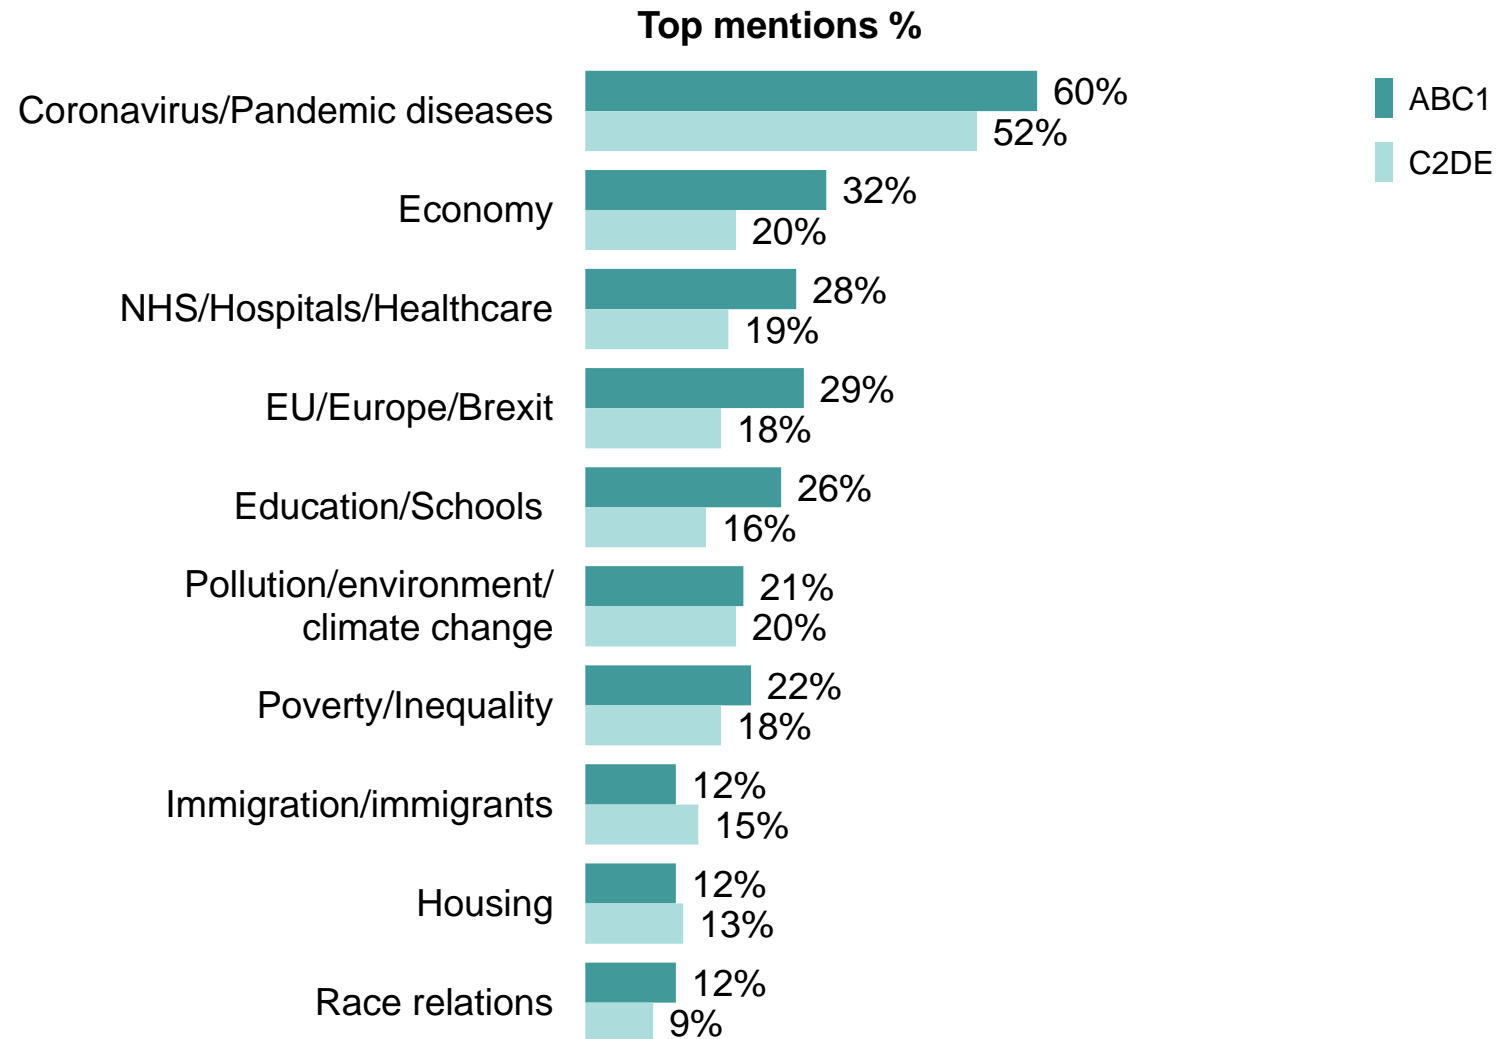

Source: Ipsos MORI Issues Index

Party support

What do you see as the most/other important issues facing Britain today?

Base: 1,003 British adults 18+, 4 - 14 June 2021

Source: Ipsos MORI Issues Index

Men and women

What do you see as the most/other important issues facing Britain today?

Base: 1,003 British adults 18+, 4 - 14 June 2021

Source: Ipsos MORI Issues Index

Social grade

What do you see as the most/other important issues facing Britain today?

Base: 1,003 British adults 18+, 4 - 14 June 2021

Source: Ipsos MORI Issues Index

Ethnic background

What do you see as the most/other important issues facing Britain today?

Base: 1,003 British adults 18+, 4 - 14 June 2021

Source: Ipsos MORI Issues Index

Age group

What do you see as the most/other important issues facing Britain today?

Base: 1,003 British adults 18+, 4 - 14 June 2021

Source: Ipsos MORI Issues Index

Concern about coronavirus/pandemic disease by subgroup