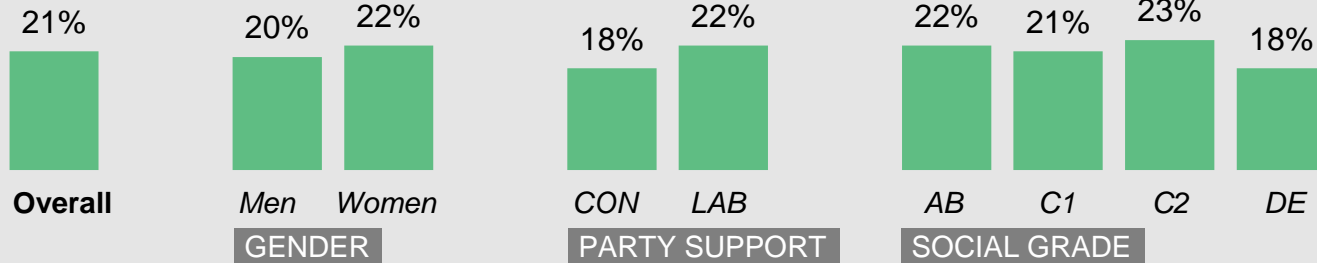

Concern about the economy by subgroup

What do you see as the most/other important issues facing Britain today?

Concern by key demographic groups:

Concern by age:

Base: 1,003 British adults 18+, 4 - 14 June 2021

Concern by region

Source: Ipsos MORI Issues Index

Concern about pollution/climate change by subgroup

What do you see as the most/other important issues facing Britain today?

Concern by key demographic groups:

Concern by age group:

Base: 1,003 British adults 18+, 4 - 14 June 2021

Concern by region

Source: Ipsos MORI Issues Index

Concern about Brexit/EU by subgroup

What do you see as the most/other important issues facing Britain today?