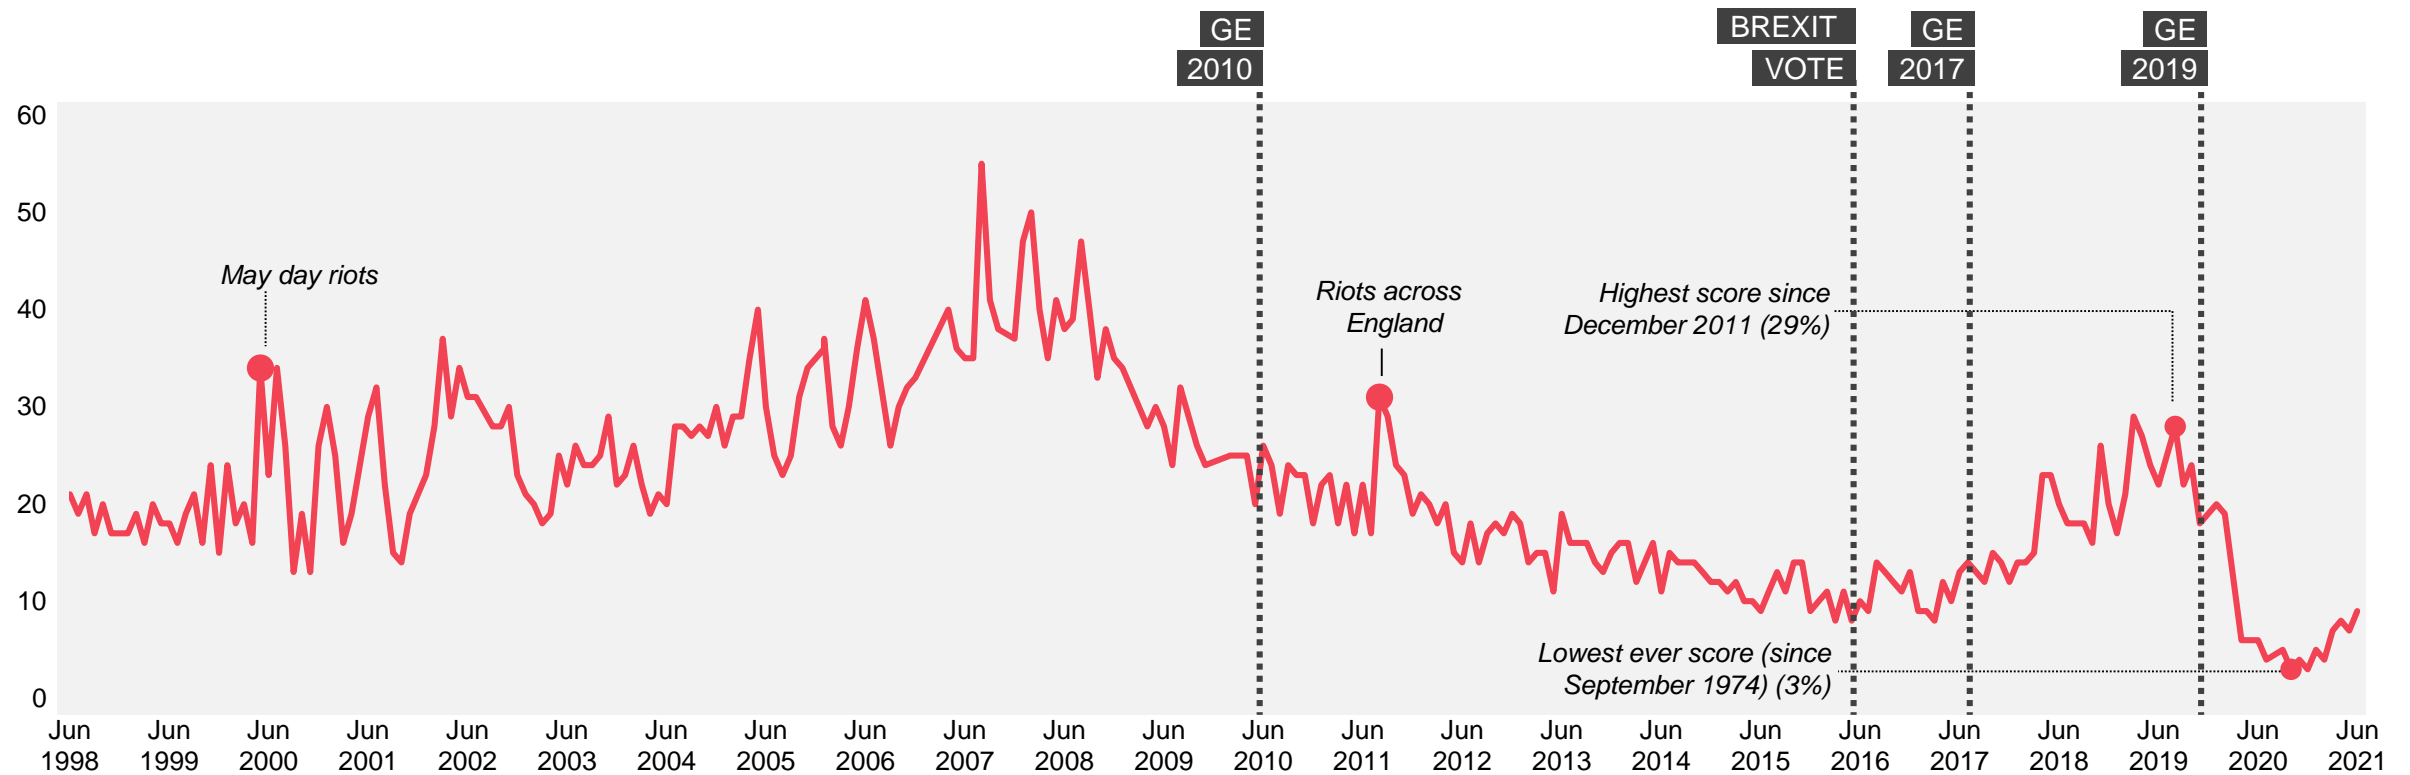

Source: Ipsos MORI Issues Index

Education / Schools

What do you see as the most/other important issues facing Britain today?

Base: representative sample of c. 1,000 British adults age 18+ each month, interviewed face-to-face in home
 N.B. April 2020 data onwards is collected by telephone; previous months are face-to-face

Source: Ipsos MORI Issues Index

Crime / Law & Order / Violence / Vandalism / ASB

What do you see as the most/other important issues facing Britain today?

Base: representative sample of c. 1,000 British adults age 18+ each month, interviewed face-to-face in home
N.B. April 2020 data onwards is collected by telephone; previous months are face-to-face