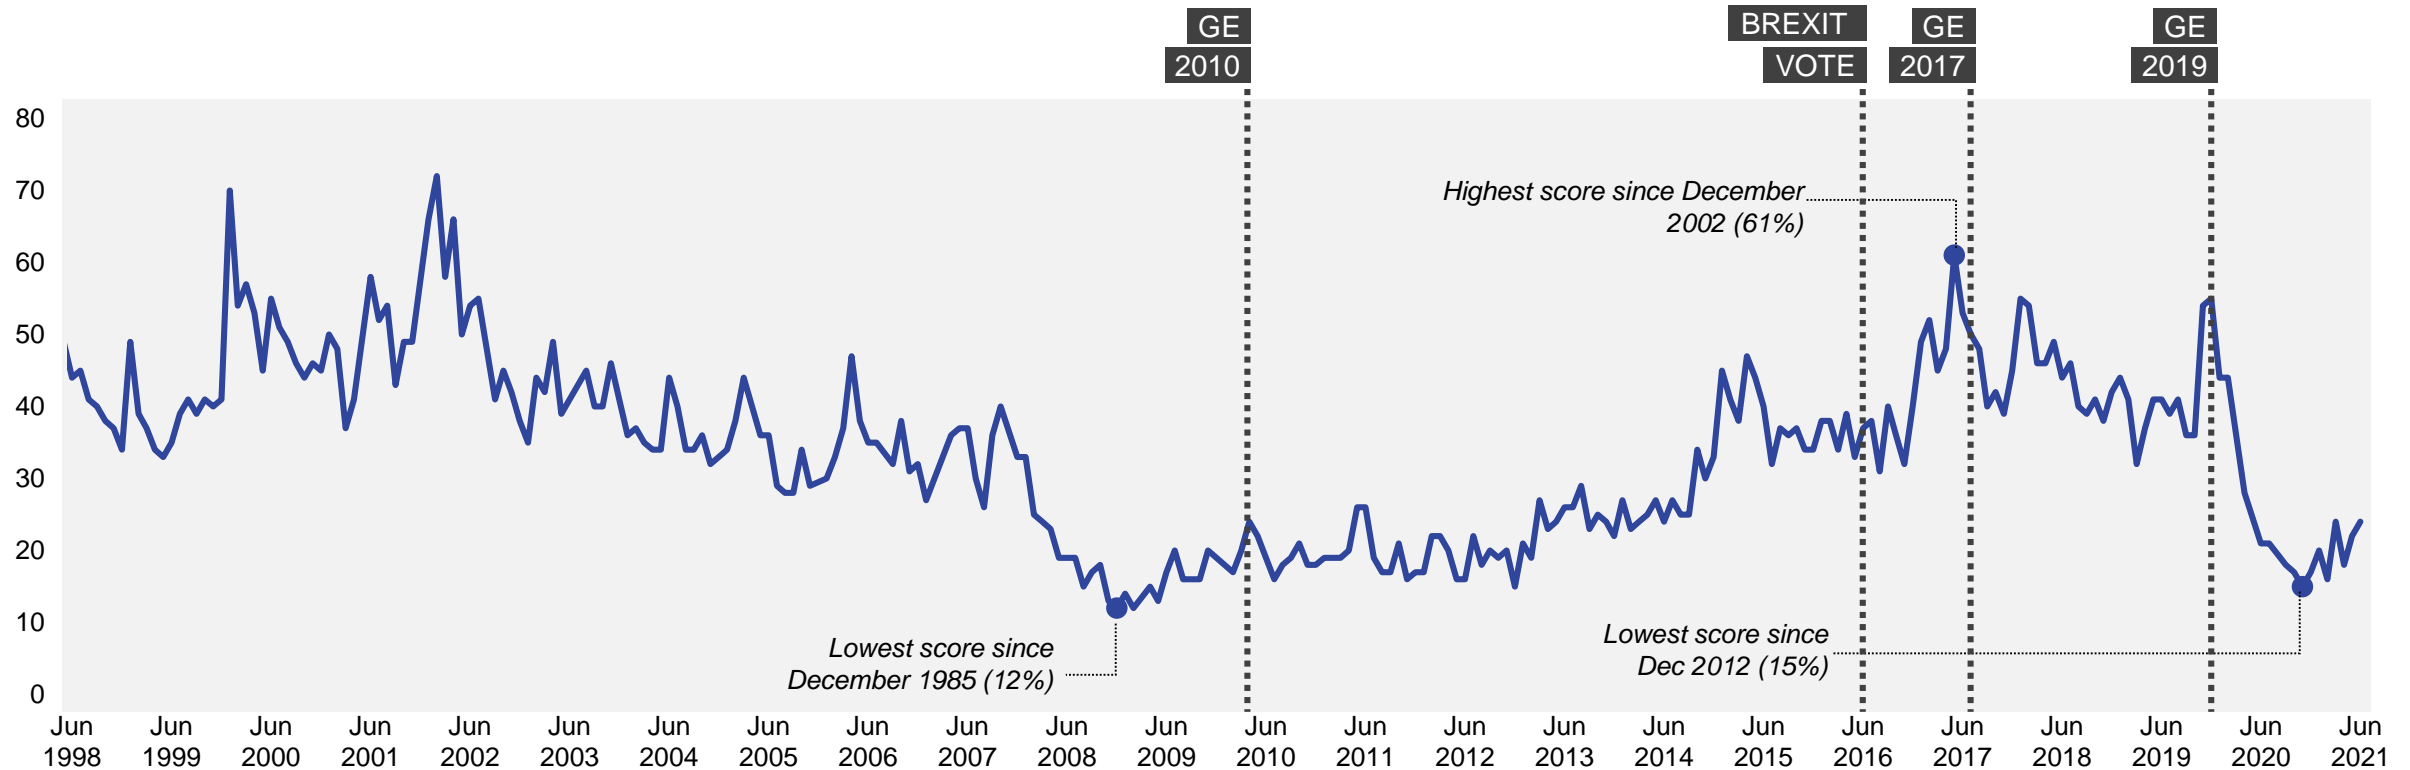

Source: Ipsos MORI Issues Index

EU / Europe / Brexit

What do you see as the most/other important issues facing Britain today?

Base: representative sample of c. 1,000 British adults age 18+ each month, interviewed face-to-face in home
N.B. April 2020 data onwards is collected by telephone; previous months are face-to-face

Source: Ipsos MORI Issues Index

Economy / Economic situation

What do you see as the most/other important issues facing Britain today?

Base: representative sample of c. 1,000 British adults age 18+ each month, interviewed face-to-face in home
 N.B. April 2020 data onwards is collected by telephone; previous months are face-to-face

Source: Ipsos MORI Issues Index

NHS / Hospitals / Healthcare

What do you see as the most/other important issues facing Britain today?

Base: representative sample of c. 1,000 British adults age 18+ each month, interviewed face-to-face in home
N.B. April 2020 data onwards is collected by telephone; previous months are face-to-face