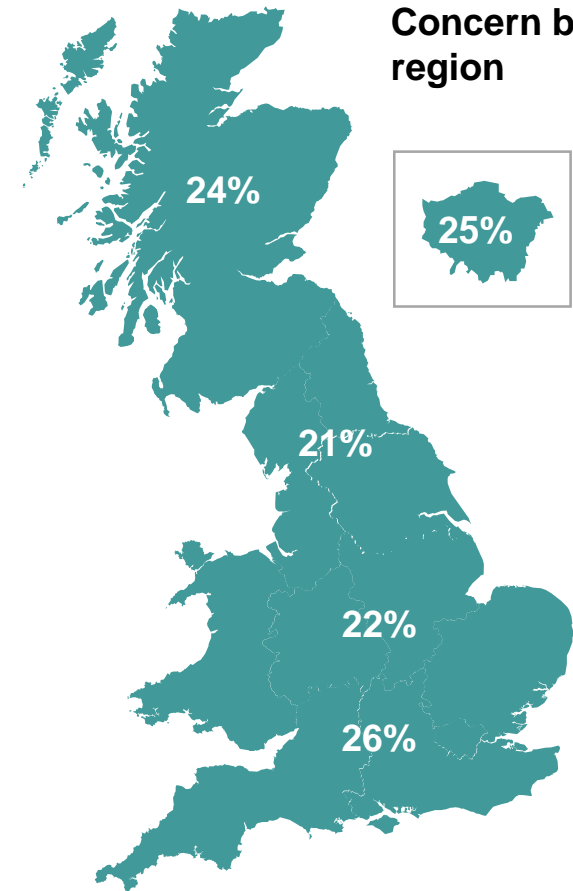

Concern by region

Source: Ipsos MORI Issues Index

Concern about pollution/climate change by subgroup

What do you see as the most/other important issues facing Britain today?

Concern by key demographic groups:

Concern by age group:

Base: 1,003 British adults 18+, 4 - 14 June 2021

Concern by region

Source: Ipsos MORI Issues Index

Concern about Brexit/EU by subgroup

What do you see as the most/other important issues facing Britain today?

Concern by key demographic groups:

Concern by age group:

Base: 1,003 British adults 18+, 4 - 14 June 2021

Concern by region

Source: Ipsos MORI Issues Index

Concern about education by subgroup

What do you see as the most/other important issues facing Britain today?

Concern by key demographic groups:

Concern by age group:

Base: 1,003 British adults 18+, 4 - 14 June 2021

Concern by region

Source: Ipsos MORI Issues Index

IPSOS MORI ISSUES INDEX

June 2021

For more information contact: