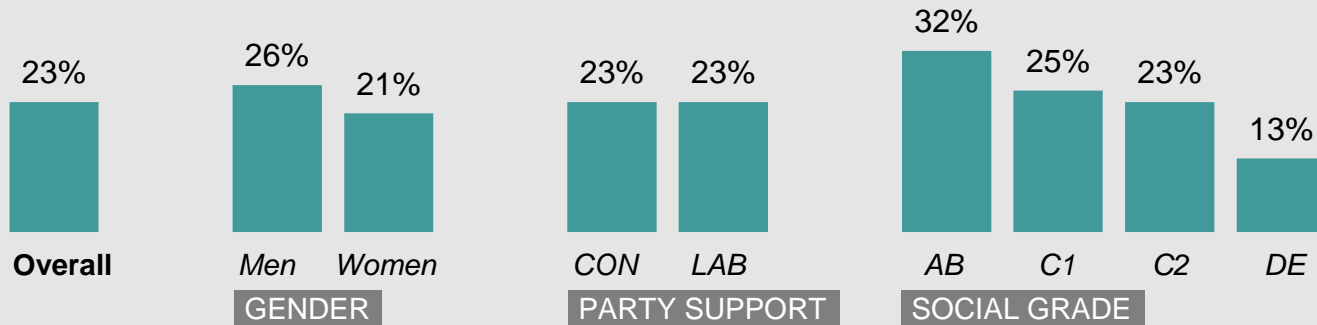

Concern by region

Source: Ipsos MORI Issues Index

Concern about pollution/climate change by subgroup

What do you see as the most/other important issues facing Britain today?

Concern by key demographic groups:

Concern by age group:

Base: 1,003 British adults 18+, 4 - 14 June 2021

Concern by region

Source: Ipsos MORI Issues Index

Concern about Brexit/EU by subgroup

What do you see as the most/other important issues facing Britain today?

Concern by key demographic groups:

Concern by age group:

Base: 1,003 British adults 18+, 4 - 14 June 2021

Concern by region

Source: Ipsos MORI Issues Index

Concern about education by subgroup

What do you see as the most/other important issues facing Britain today?

Concern by key demographic groups:

Concern by age group:

Base: 1,003 British adults 18+, 4 - 14 June 2021

Concern by region

Source: Ipsos MORI Issues Index

IPSOS MORI ISSUES INDEX

June 2021

For more information contact: