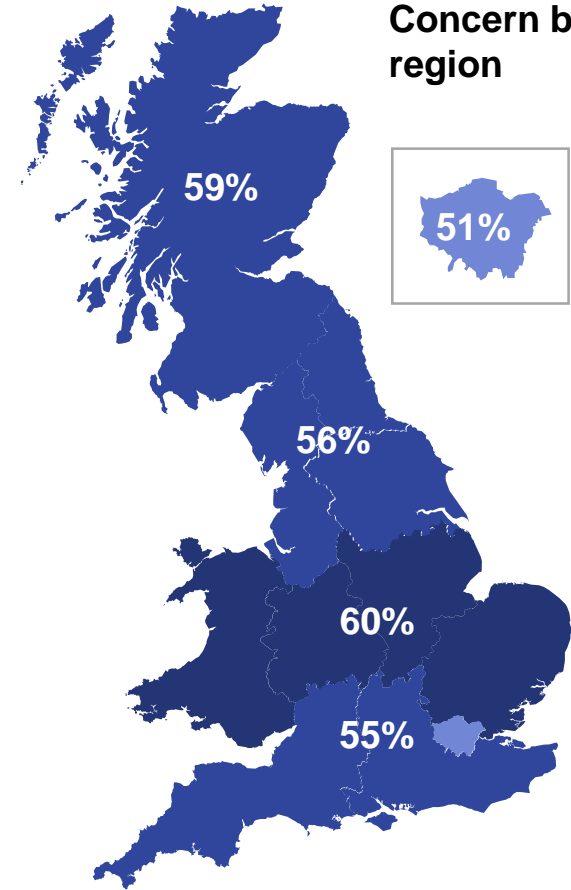

Source: Ipsos MORI Issues Index

Age group

What do you see as the most/other important issues facing Britain today?

Base: 1,003 British adults 18+, 4 - 14 June 2021

Source: Ipsos MORI Issues Index

Concern about coronavirus/pandemic disease by subgroup

What do you see as the most/other important issues facing Britain today?

Concern by key demographic groups:

Concern by age group:

Base: 1,003 British adults 18+, 4 - 14 June 2021

Concern by region

Source: Ipsos MORI Issues Index

Concern about the economy by subgroup

What do you see as the most/other important issues facing Britain today?

Concern by key demographic groups:

Concern by age:

Base: 1,003 British adults 18+, 4 - 14 June 2021

Concern by region

Source: Ipsos MORI Issues Index

Concern about pollution/climate change by subgroup

What do you see as the most/other important issues facing Britain today?

Concern by key demographic groups: