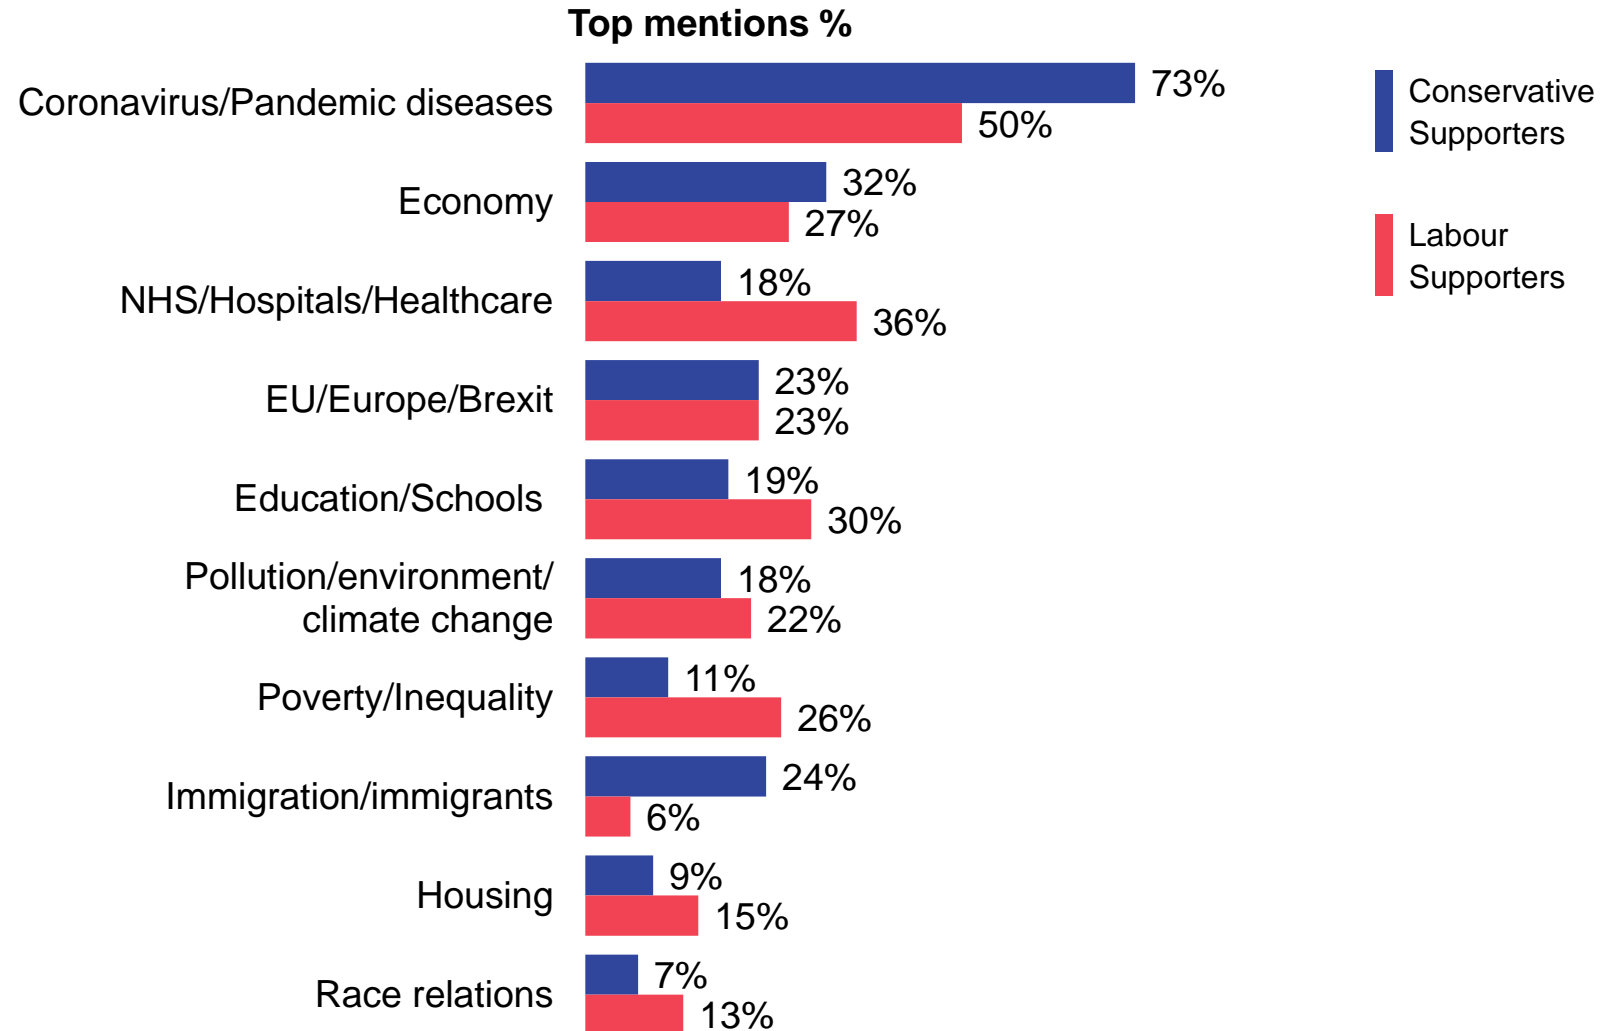

Source: Ipsos MORI Issues Index

Crime / Law & Order / Violence / Vandalism / ASB

What do you see as the most/other important issues facing Britain today?

Base: representative sample of c. 1,000 British adults age 18+ each month, interviewed face-to-face in home
N.B. April 2020 data onwards is collected by telephone; previous months are face-to-face

Source: Ipsos MORI Issues Index

Defence / Foreign Affairs / International terrorism

What do you see as the most/other important issues facing Britain today?

Base: representative sample of c. 1,000 British adults age 18+ each month, interviewed face-to-face in home
 N.B. April 2020 data onwards is collected by telephone; previous months are face-to-face

Source: Ipsos MORI Issues Index

Poverty/inequality

What do you see as the most/other important issues facing Britain today?

Base: representative sample of c. 1,000 British adults age 18+ each month, interviewed face-to-face in home
N.B. April 2020 data onwards is collected by telephone; previous months are face-to-face

Source: Ipsos MORI Issues Index

Party support

What do you see as the most/other important issues facing Britain today?

Base: 1,003 British adults 18+, 4 - 14 June 2021

Source: Ipsos MORI Issues Index

Men and women