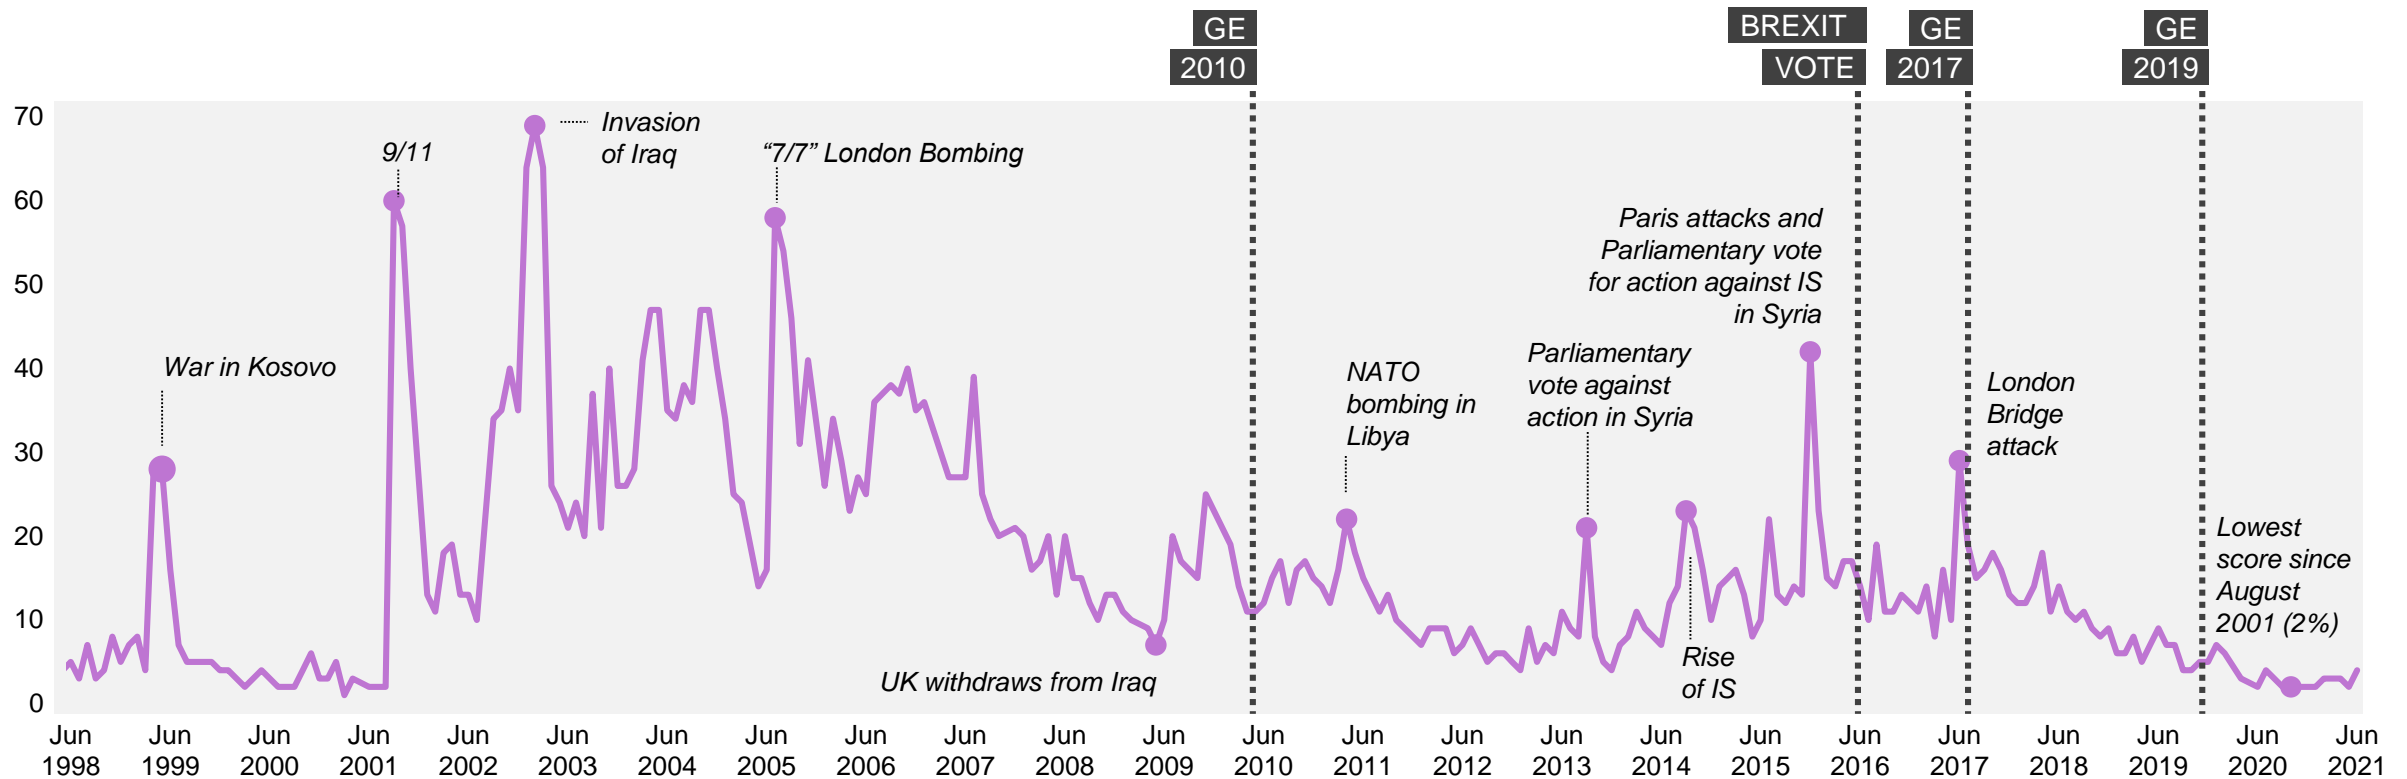

Source: Ipsos MORI Issues Index

Education / Schools

What do you see as the most/other important issues facing Britain today?

Base: representative sample of c. 1,000 British adults age 18+ each month, interviewed face-to-face in home
 N.B. April 2020 data onwards is collected by telephone; previous months are face-to-face

Source: Ipsos MORI Issues Index

Crime / Law & Order / Violence / Vandalism / ASB

What do you see as the most/other important issues facing Britain today?

Base: representative sample of c. 1,000 British adults age 18+ each month, interviewed face-to-face in home
N.B. April 2020 data onwards is collected by telephone; previous months are face-to-face

Source: Ipsos MORI Issues Index

Defence / Foreign Affairs / International terrorism

What do you see as the most/other important issues facing Britain today?

Base: representative sample of c. 1,000 British adults age 18+ each month, interviewed face-to-face in home
 N.B. April 2020 data onwards is collected by telephone; previous months are face-to-face

Source: Ipsos MORI Issues Index

Poverty/inequality

What do you see as the most/other important issues facing Britain today?

Base: representative sample of c. 1,000 British adults age 18+ each month, interviewed face-to-face in home
N.B. April 2020 data onwards is collected by telephone; previous months are face-to-face