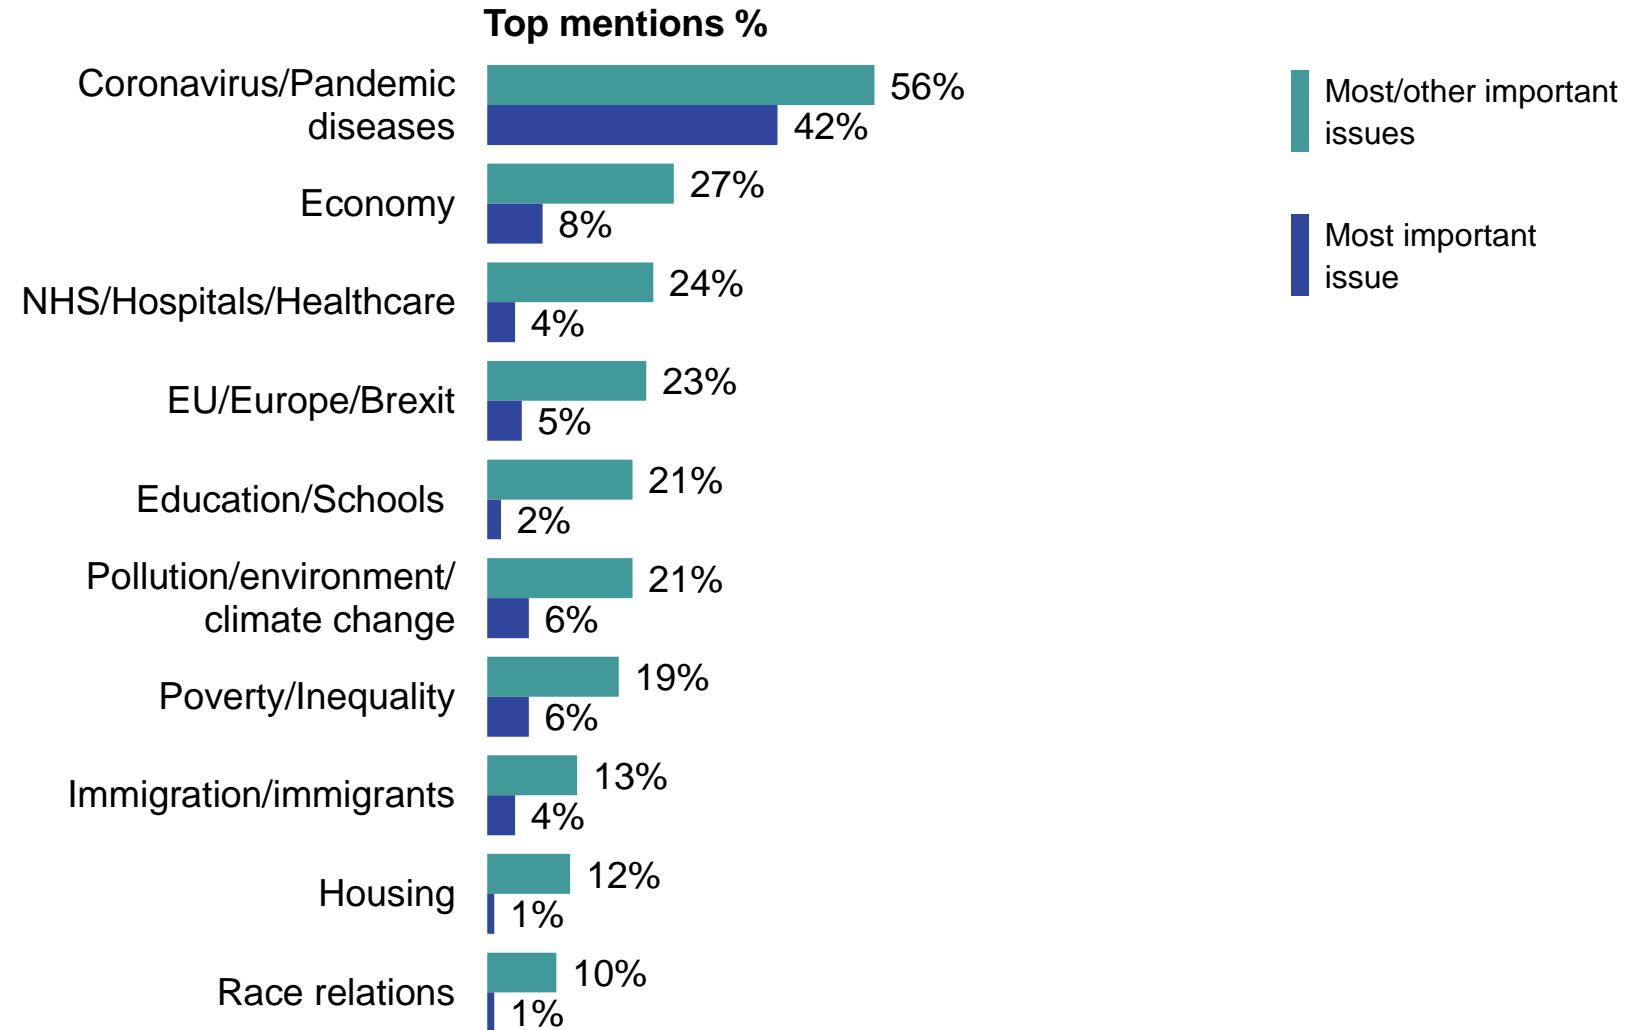

Ipsos MORI

June 2021

What do you see as the most/other important issues facing Britain today?

Base: 1,003 British adults 18+, 4 - 14 June 2021

Source: Ipsos MORI Issues Index

June 2021

What do you see as the most/other important issues facing Britain today?

Base: 1,003 British adults 18+, 4 - 14 June 2021

Source: Ipsos MORI Issues Index

Top five concerns: trend

What do you see as the most/other important issues facing Britain today?

Top mentions %

Base: representative sample of c. 1,000 British adults age 18+ each month, interviewed face-to-face in home
N.B. April 2020 data onwards is collected by telephone; previous months are face-to-face

Source: Ipsos MORI Issues Index

Single Biggest Issue 2010 - 2021

What do you see as the most important issue facing Britain today?

Top mentions %

Base: representative sample of c. 1,000 British adults age 18+ each month, interviewed face-to-face in home
 N.B. April 2020 data onwards is collected by telephone; previous months are face-to-face