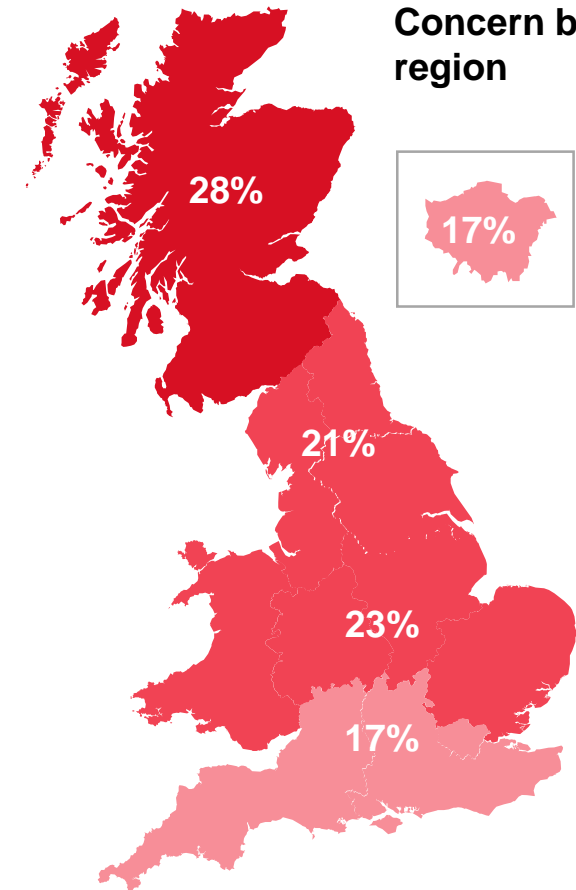

Concern by region

Source: Ipsos MORI Issues Index

Concern about pollution/climate change by subgroup

What do you see as the most/other important issues facing Britain today?

Concern by key demographic groups:

Concern by age group:

Base: 1,003 British adults 18+, 4 - 14 June 2021

Concern by region

Source: Ipsos MORI Issues Index

Concern about Brexit/EU by subgroup

What do you see as the most/other important issues facing Britain today?

Concern by key demographic groups:

Concern by age group:

Base: 1,003 British adults 18+, 4 - 14 June 2021

Concern by region

Source: Ipsos MORI Issues Index

Concern about education by subgroup

What do you see as the most/other important issues facing Britain today?

Concern by key demographic groups:

Concern by age group:

Base: 1,003 British adults 18+, 4 - 14 June 2021

Concern by region

Source: Ipsos MORI Issues Index

IPSOS MORI ISSUES INDEX

June 2021

For more information contact: