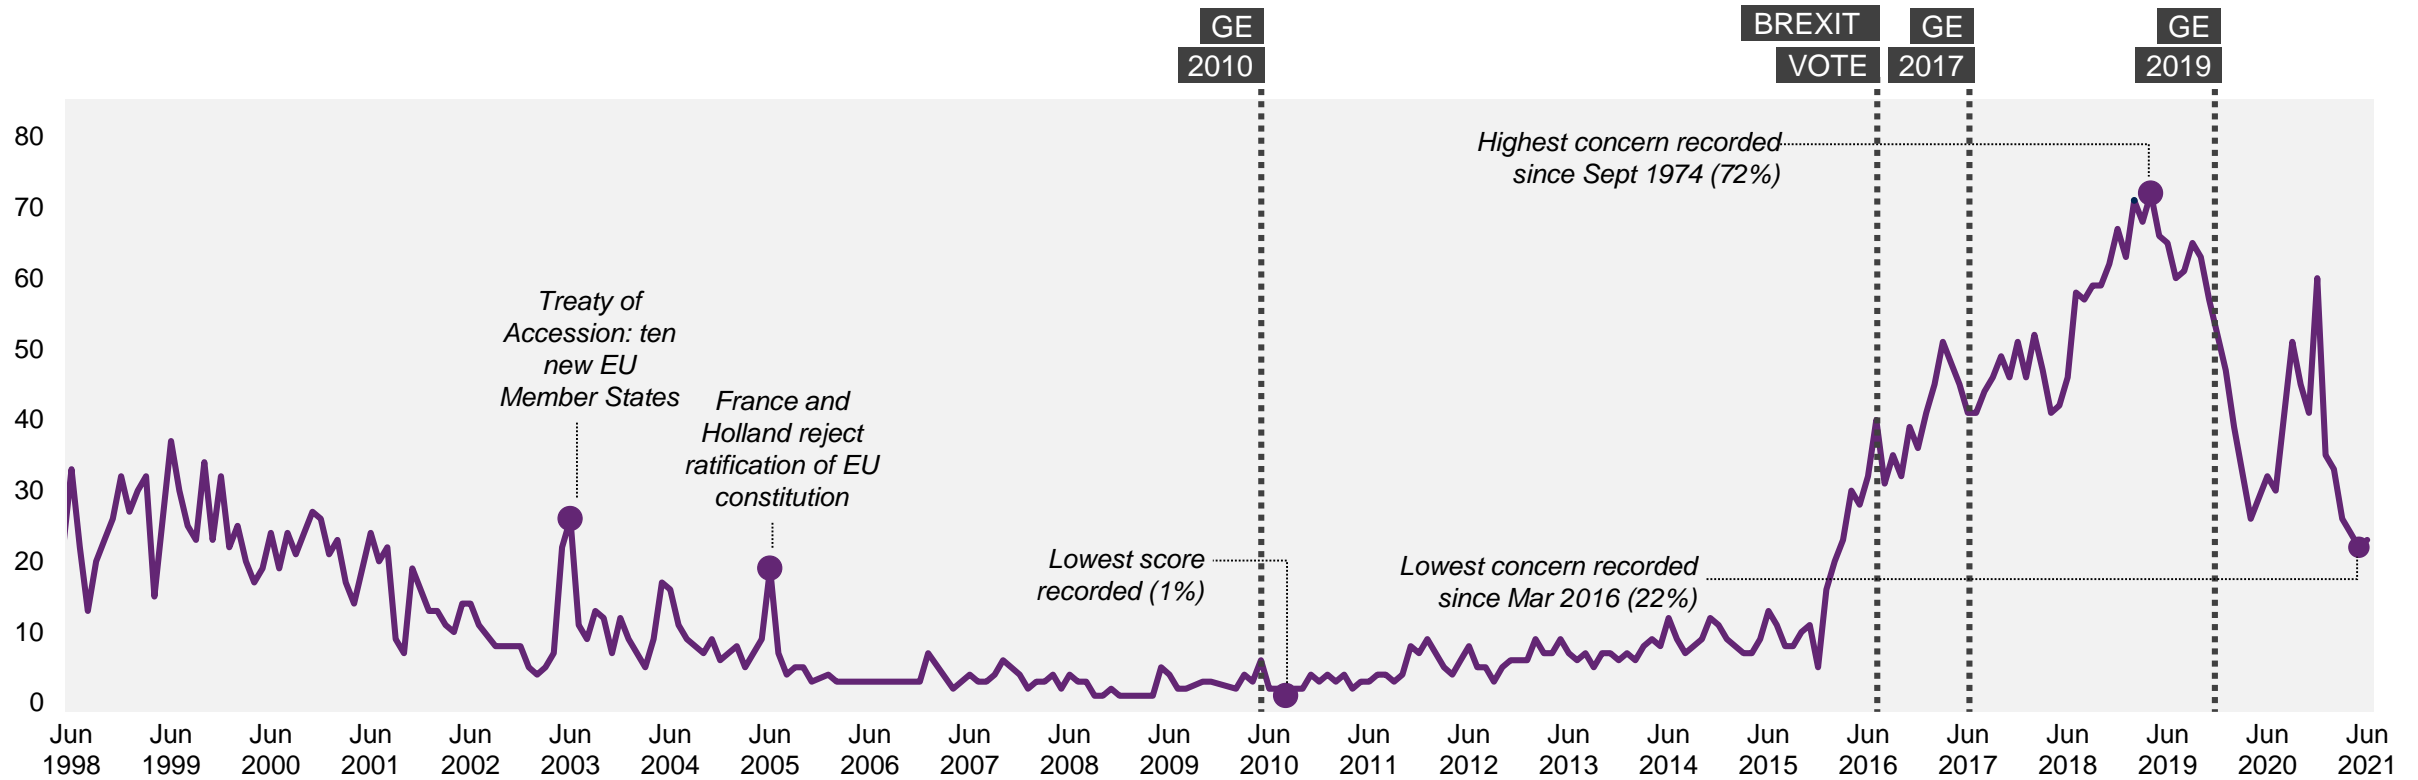

Base: 1,003 British adults 18+, 4 - 14 June 2021

Source: Ipsos MORI Issues Index

Top five concerns: trend

What do you see as the most/other important issues facing Britain today?

Top mentions %

Base: representative sample of c. 1,000 British adults age 18+ each month, interviewed face-to-face in home
N.B. April 2020 data onwards is collected by telephone; previous months are face-to-face

Source: Ipsos MORI Issues Index

Single Biggest Issue 2010 - 2021

What do you see as the most important issue facing Britain today?

Top mentions %

Base: representative sample of c. 1,000 British adults age 18+ each month, interviewed face-to-face in home
 N.B. April 2020 data onwards is collected by telephone; previous months are face-to-face

Source: Ipsos MORI Issues Index

Coronavirus/Pandemic diseases

What do you see as the most/other important issues facing Britain today?

Base: representative sample of c. 1,000 British adults age 18+ each month, interviewed face-to-face in home
N.B. April 2020 data onwards is collected by telephone; previous months are face-to-face

Source: Ipsos MORI Issues Index

EU / Europe / Brexit

What do you see as the most/other important issues facing Britain today?

Base: representative sample of c. 1,000 British adults age 18+ each month, interviewed face-to-face in home
N.B. April 2020 data onwards is collected by telephone; previous months are face-to-face