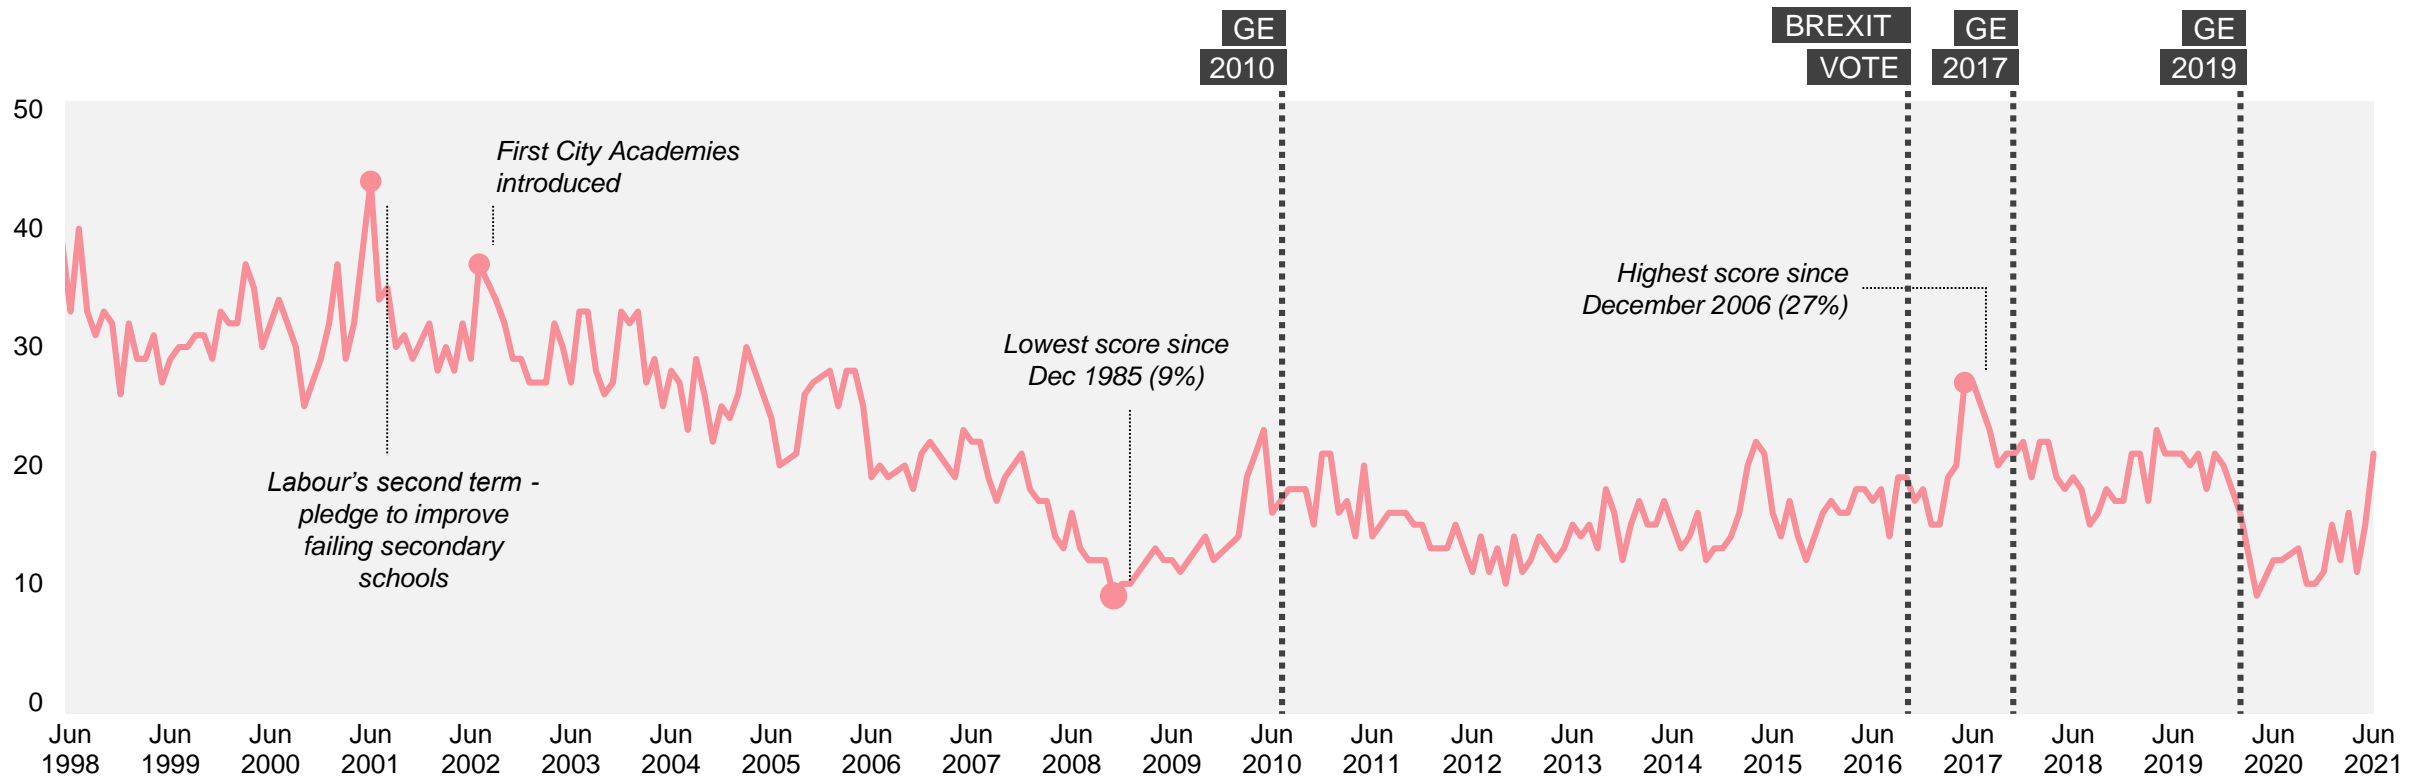

Source: Ipsos MORI Issues Index

Immigration / Immigrants

What do you see as the most/other important issues facing Britain today?

Base: representative sample of c. 1,000 British adults age 18+ each month, interviewed face-to-face in home
 N.B. April 2020 data onwards is collected by telephone; previous months are face-to-face

Source: Ipsos MORI Issues Index

Unemployment / Factory closure / Lack of industry

What do you see as the most/other important issues facing Britain today?

Base: representative sample of c. 1,000 British adults age 18+ each month, interviewed face-to-face in home
 N.B. April 2020 data onwards is collected by telephone; previous months are face-to-face

Source: Ipsos MORI Issues Index

Education / Schools

What do you see as the most/other important issues facing Britain today?

Base: representative sample of c. 1,000 British adults age 18+ each month, interviewed face-to-face in home
 N.B. April 2020 data onwards is collected by telephone; previous months are face-to-face