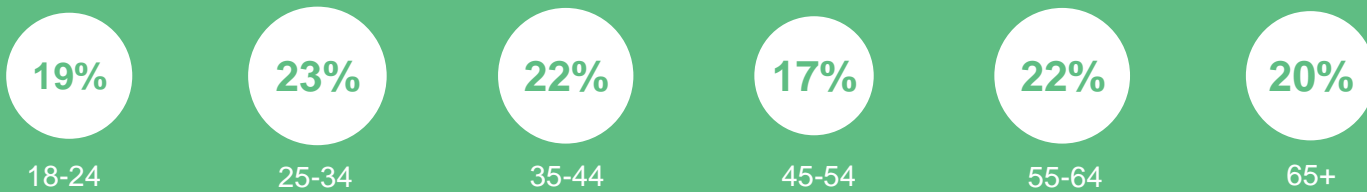

Concern about the economy by subgroup

What do you see as the most/other important issues facing Britain today?

Concern by key demographic groups:

Concern by age:

Base: 1,003 British adults 18+, 4 - 14 June 2021

Concern by region

Source: Ipsos MORI Issues Index

Concern about pollution/climate change by subgroup

What do you see as the most/other important issues facing Britain today?

Concern by key demographic groups:

Concern by age group:

Base: 1,003 British adults 18+, 4 - 14 June 2021

Concern by region

Source: Ipsos MORI Issues Index

Concern about Brexit/EU by subgroup

What do you see as the most/other important issues facing Britain today?