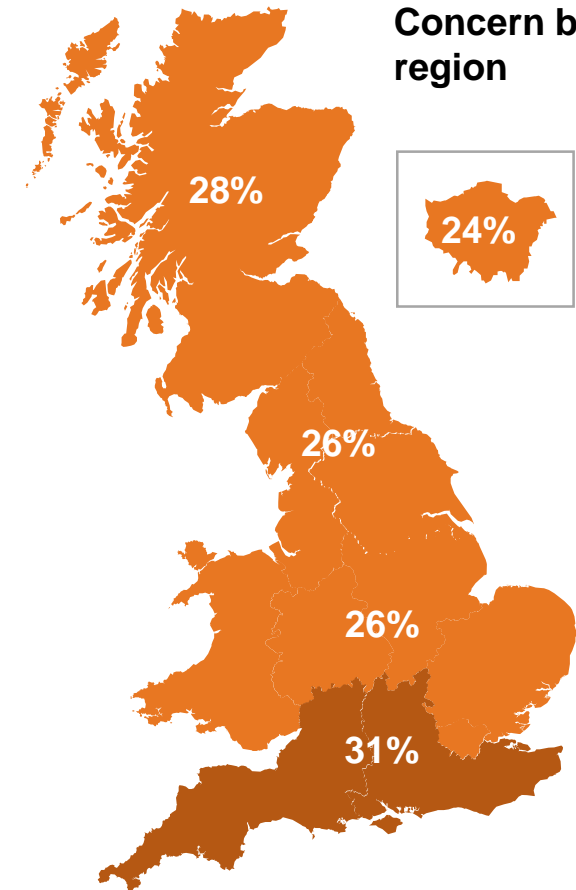

What do you see as the most/other important issues facing Britain today?

Concern by key demographic groups:

Concern by age group:

Base: 1,003 British adults 18+, 4 - 14 June 2021

Concern by region

Source: Ipsos MORI Issues Index

Concern about the economy by subgroup

What do you see as the most/other important issues facing Britain today?

Concern by key demographic groups:

Concern by age:

Base: 1,003 British adults 18+, 4 - 14 June 2021

Concern by region

Source: Ipsos MORI Issues Index

Concern about pollution/climate change by subgroup

What do you see as the most/other important issues facing Britain today?

Concern by key demographic groups:

Concern by age group:

Base: 1,003 British adults 18+, 4 - 14 June 2021

Concern by region

Source: Ipsos MORI Issues Index

Concern about Brexit/EU by subgroup

What do you see as the most/other important issues facing Britain today?