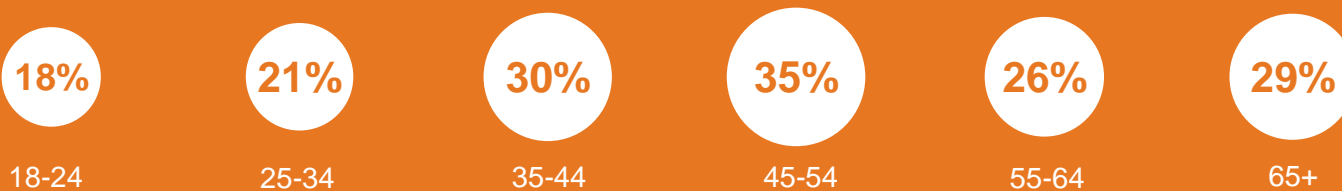

Base: 1,003 British adults 18+, 4 - 14 June 2021

Source: Ipsos MORI Issues Index

Ethnic background

What do you see as the most/other important issues facing Britain today?

Base: 1,003 British adults 18+, 4 - 14 June 2021

Source: Ipsos MORI Issues Index

Age group

What do you see as the most/other important issues facing Britain today?

Base: 1,003 British adults 18+, 4 - 14 June 2021

Source: Ipsos MORI Issues Index

Concern about coronavirus/pandemic disease by subgroup

What do you see as the most/other important issues facing Britain today?

Concern by key demographic groups:

Concern by age group:

Base: 1,003 British adults 18+, 4 - 14 June 2021

Concern by region

Source: Ipsos MORI Issues Index

Concern about the economy by subgroup

What do you see as the most/other important issues facing Britain today?

Concern by key demographic groups:

Concern by age:

Base: 1,003 British adults 18+, 4 - 14 June 2021