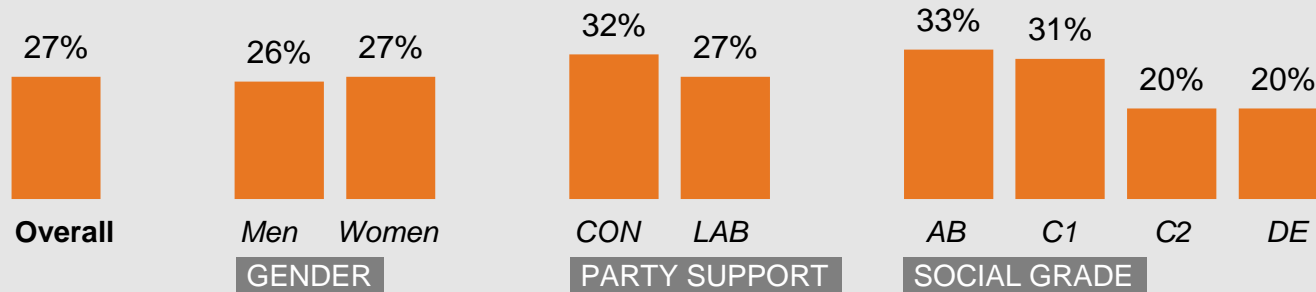

Base: 1,003 British adults 18+, 4 - 14 June 2021

Source: Ipsos MORI Issues Index

Ethnic background

What do you see as the most/other important issues facing Britain today?

Base: 1,003 British adults 18+, 4 - 14 June 2021

Source: Ipsos MORI Issues Index

Age group

What do you see as the most/other important issues facing Britain today?

Base: 1,003 British adults 18+, 4 - 14 June 2021

Source: Ipsos MORI Issues Index

Concern about coronavirus/pandemic disease by subgroup

What do you see as the most/other important issues facing Britain today?

Concern by key demographic groups:

Concern by age group:

Base: 1,003 British adults 18+, 4 - 14 June 2021

Concern by region

Source: Ipsos MORI Issues Index

Concern about the economy by subgroup

What do you see as the most/other important issues facing Britain today?

Concern by key demographic groups:

Concern by age:

Base: 1,003 British adults 18+, 4 - 14 June 2021