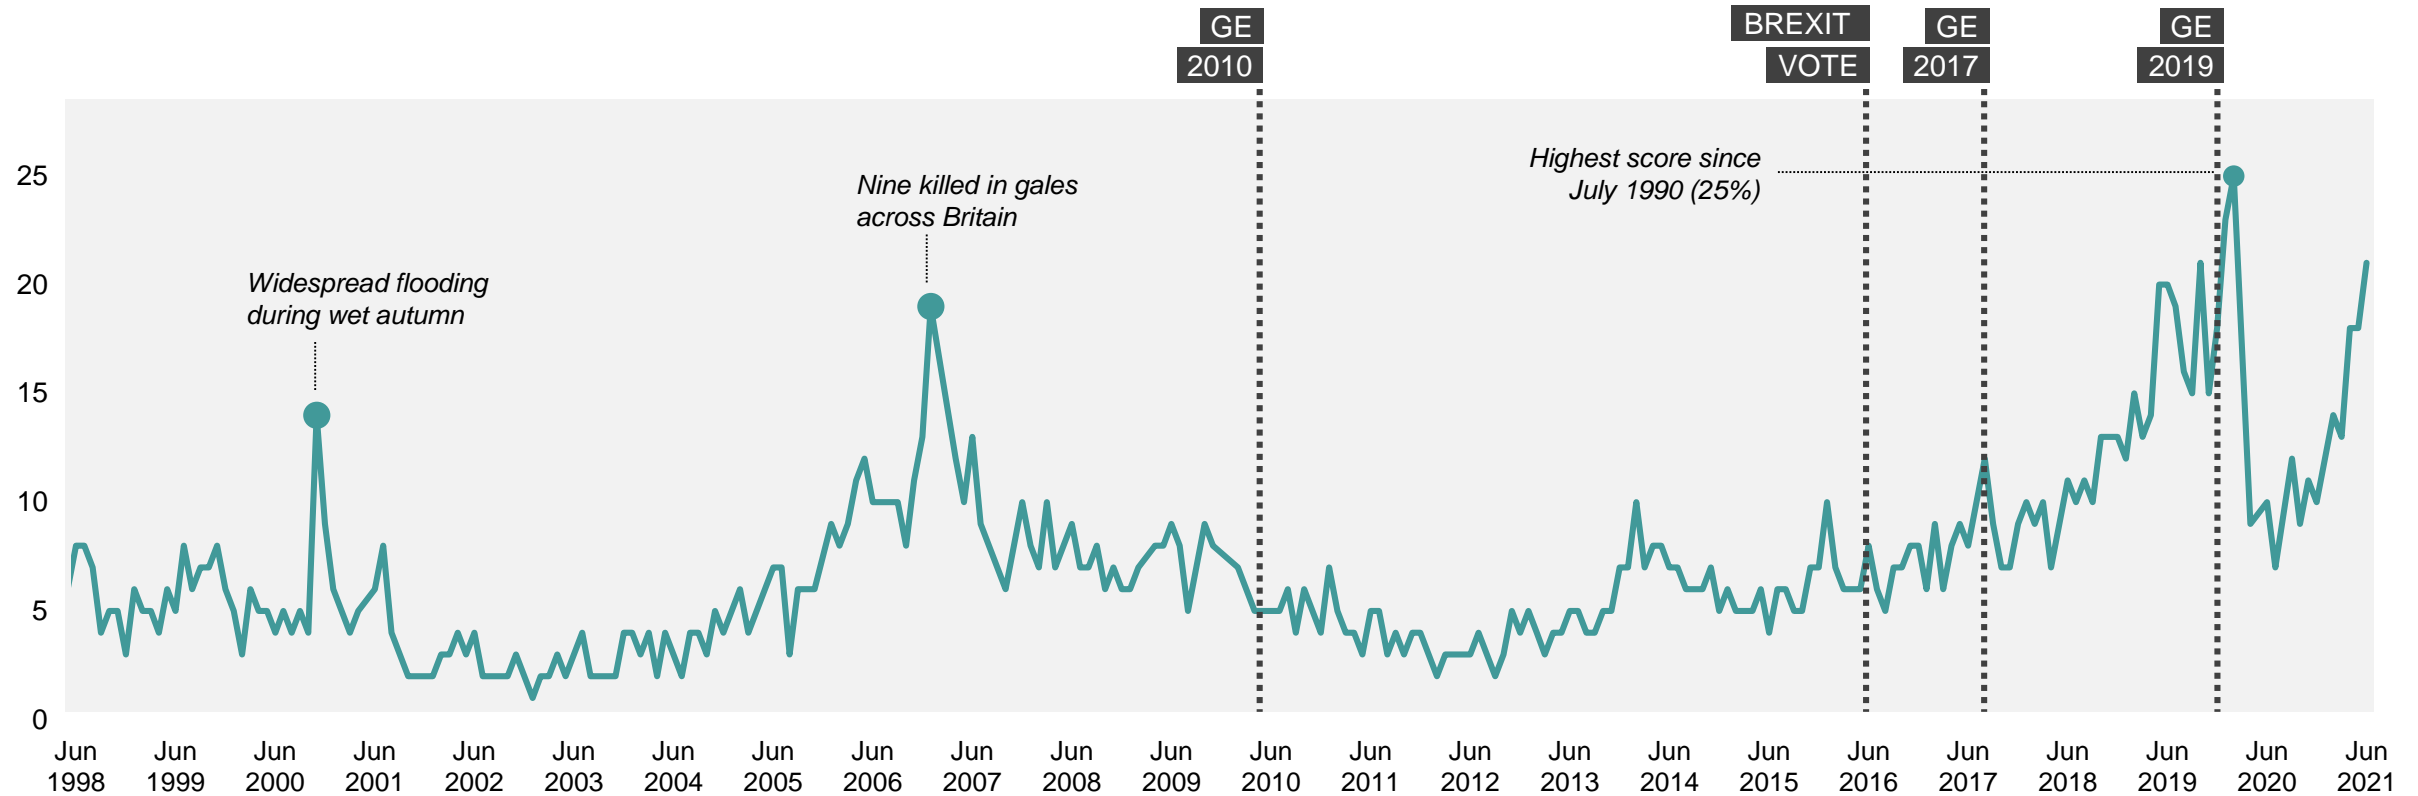

Pollution / Environment / Climate change

What do you see as the most/other important issues facing Britain today?

Base: representative sample of c. 1,000 British adults age 18+ each month, interviewed face-to-face in home
N.B. April 2020 data onwards is collected by telephone; previous months are face-to-face

Source: Ipsos MORI Issues Index