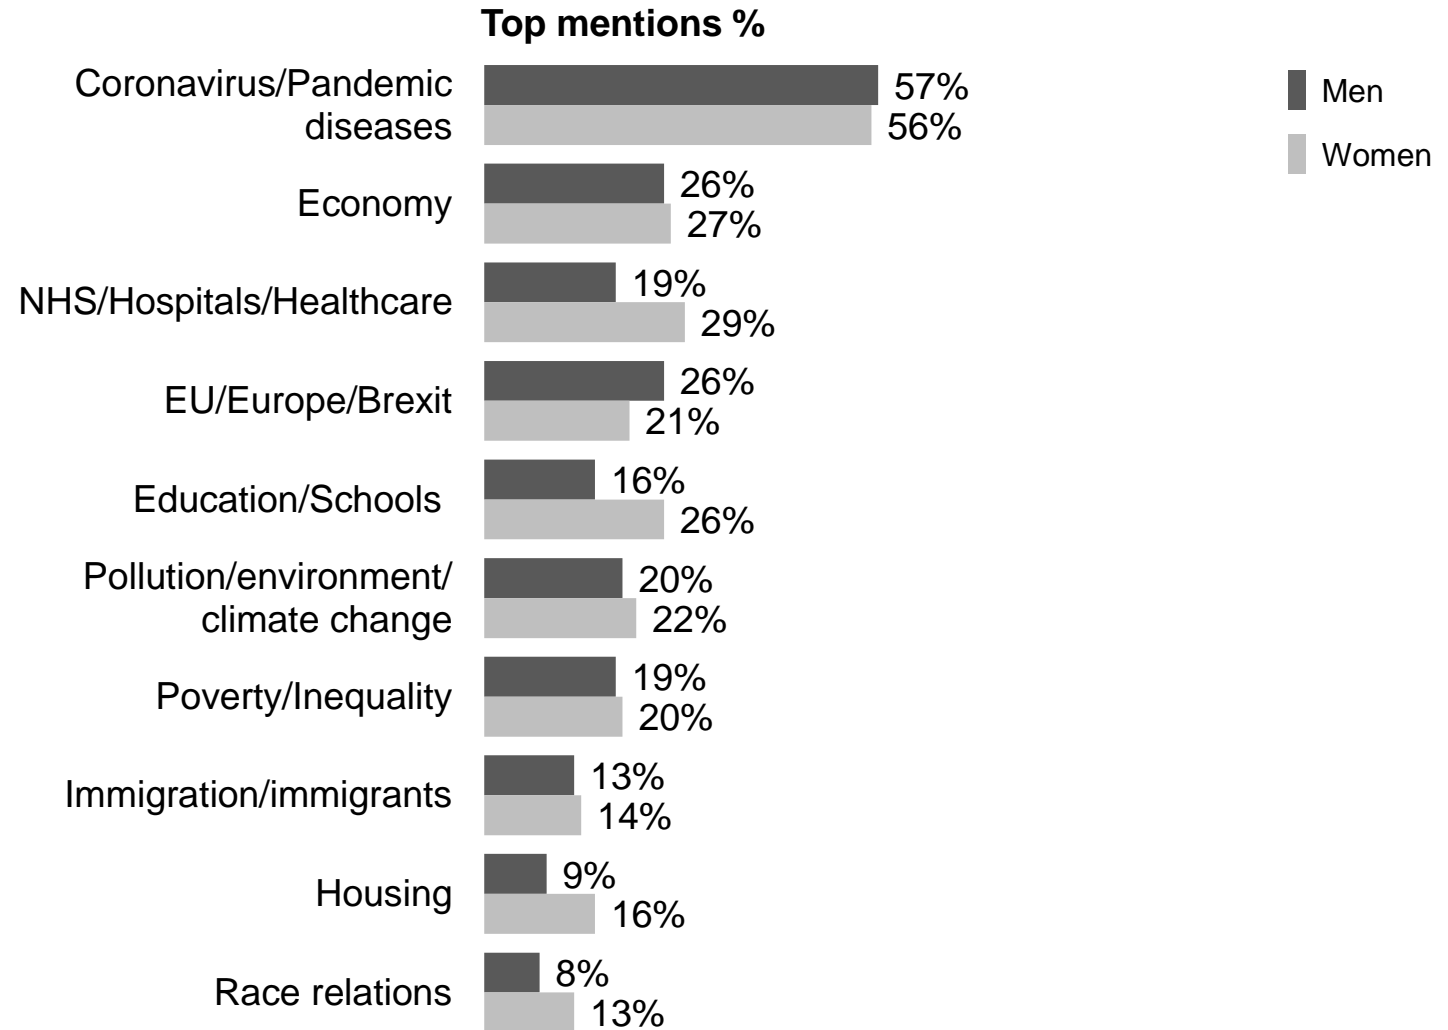

Source: Ipsos MORI Issues Index

Poverty/inequality

What do you see as the most/other important issues facing Britain today?

Base: representative sample of c. 1,000 British adults age 18+ each month, interviewed face-to-face in home
N.B. April 2020 data onwards is collected by telephone; previous months are face-to-face

Source: Ipsos MORI Issues Index

Party support

What do you see as the most/other important issues facing Britain today?

Base: 1,003 British adults 18+, 4 - 14 June 2021

Source: Ipsos MORI Issues Index

Men and women

What do you see as the most/other important issues facing Britain today?

Base: 1,003 British adults 18+, 4 - 14 June 2021

Source: Ipsos MORI Issues Index

Social grade

What do you see as the most/other important issues facing Britain today?

Base: 1,003 British adults 18+, 4 - 14 June 2021

Source: Ipsos MORI Issues Index

Ethnic background

What do you see as the most/other important issues facing Britain today?

Base: 1,003 British adults 18+, 4 - 14 June 2021