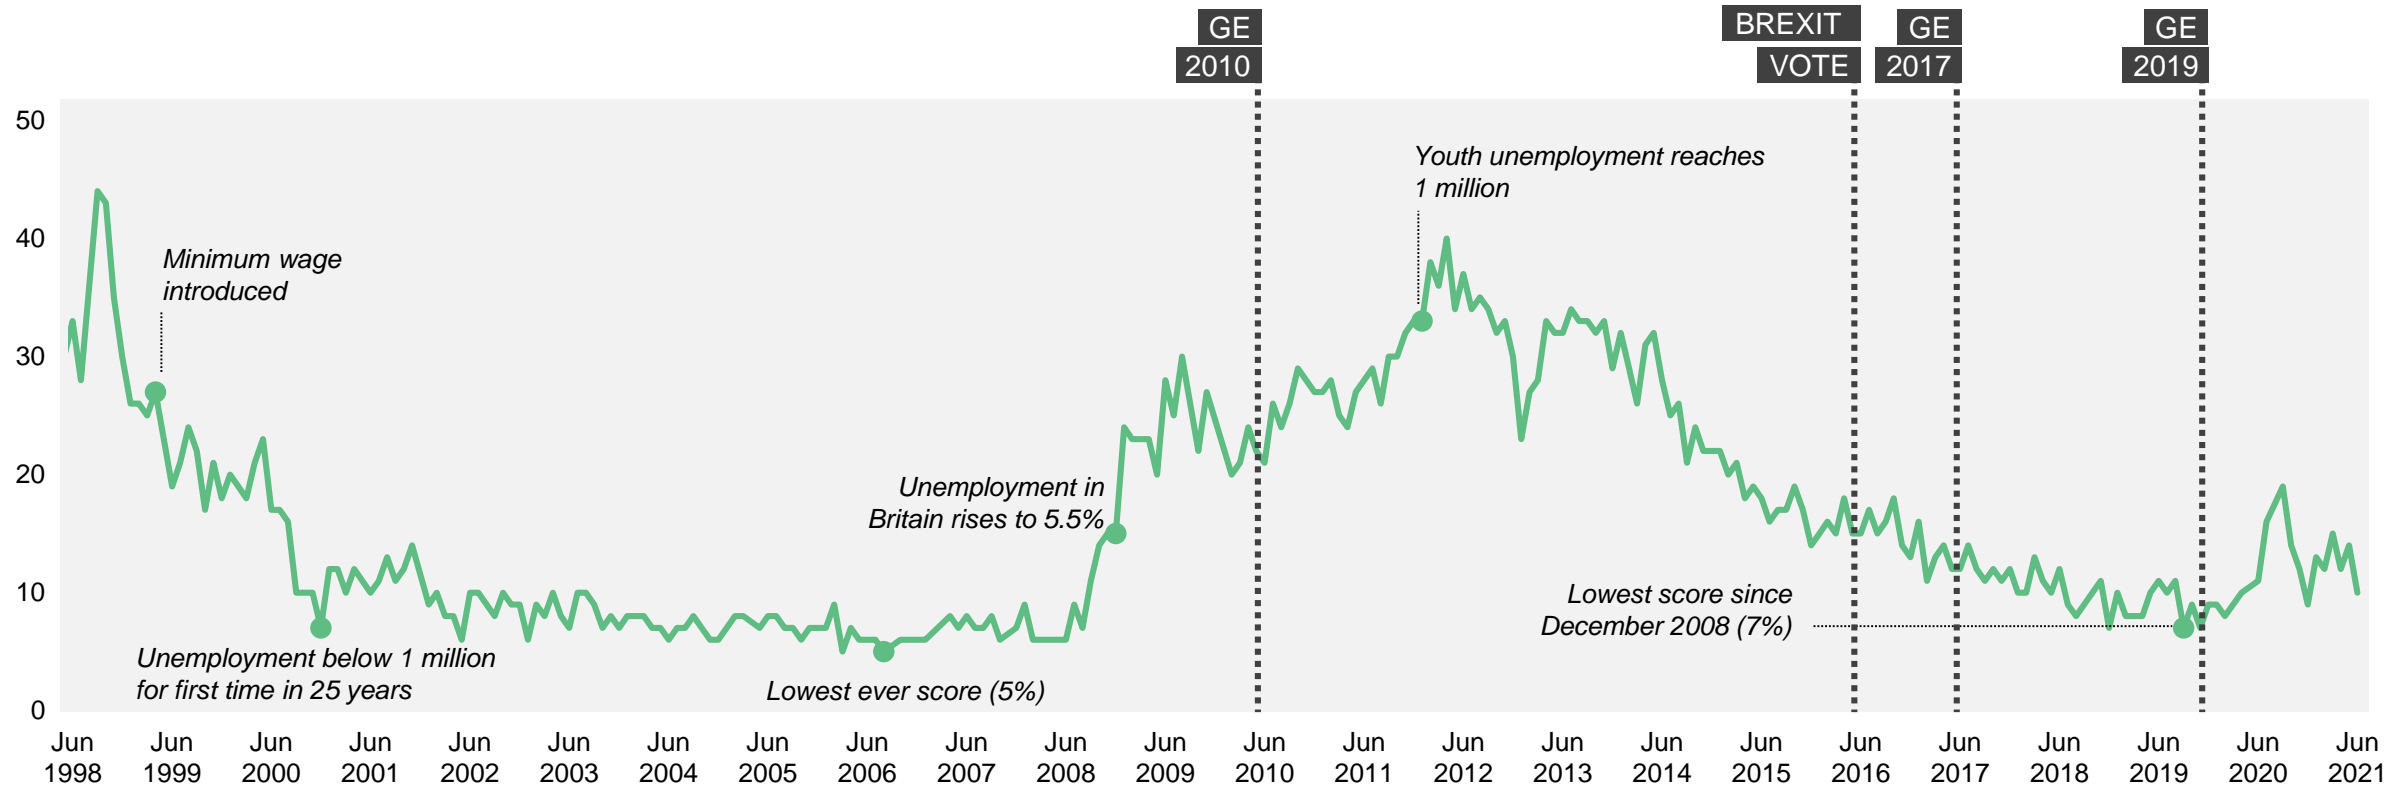

Unemployment / Factory closure / Lack of industry

What do you see as the most/other important issues facing Britain today?

Base: representative sample of c. 1,000 British adults age 18+ each month, interviewed face-to-face in home
N.B. April 2020 data onwards is collected by telephone; previous months are face-to-face

Source: Ipsos MORI Issues Index