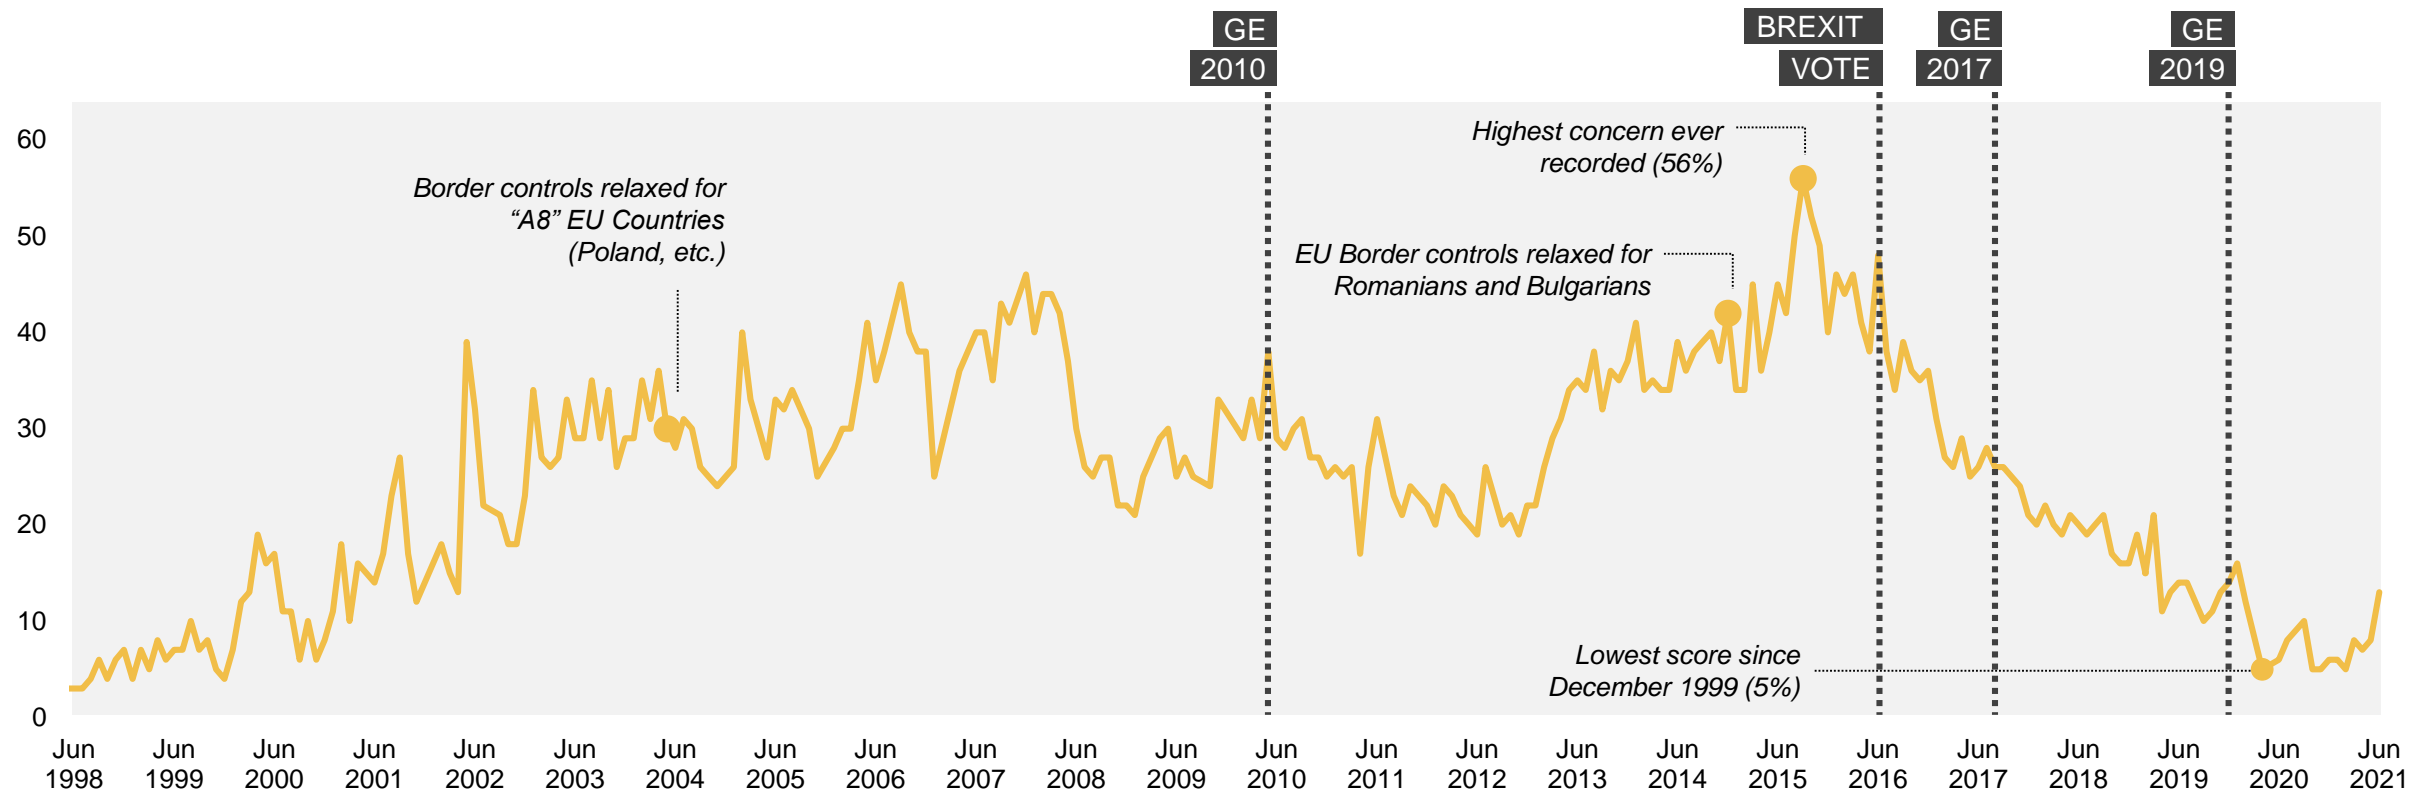

Source: Ipsos MORI Issues Index

NHS / Hospitals / Healthcare

What do you see as the most/other important issues facing Britain today?

Base: representative sample of c. 1,000 British adults age 18+ each month, interviewed face-to-face in home
N.B. April 2020 data onwards is collected by telephone; previous months are face-to-face

Source: Ipsos MORI Issues Index

Pollution / Environment / Climate change

What do you see as the most/other important issues facing Britain today?

Base: representative sample of c. 1,000 British adults age 18+ each month, interviewed face-to-face in home
 N.B. April 2020 data onwards is collected by telephone; previous months are face-to-face

Source: Ipsos MORI Issues Index

Immigration / Immigrants

What do you see as the most/other important issues facing Britain today?

Base: representative sample of c. 1,000 British adults age 18+ each month, interviewed face-to-face in home
 N.B. April 2020 data onwards is collected by telephone; previous months are face-to-face