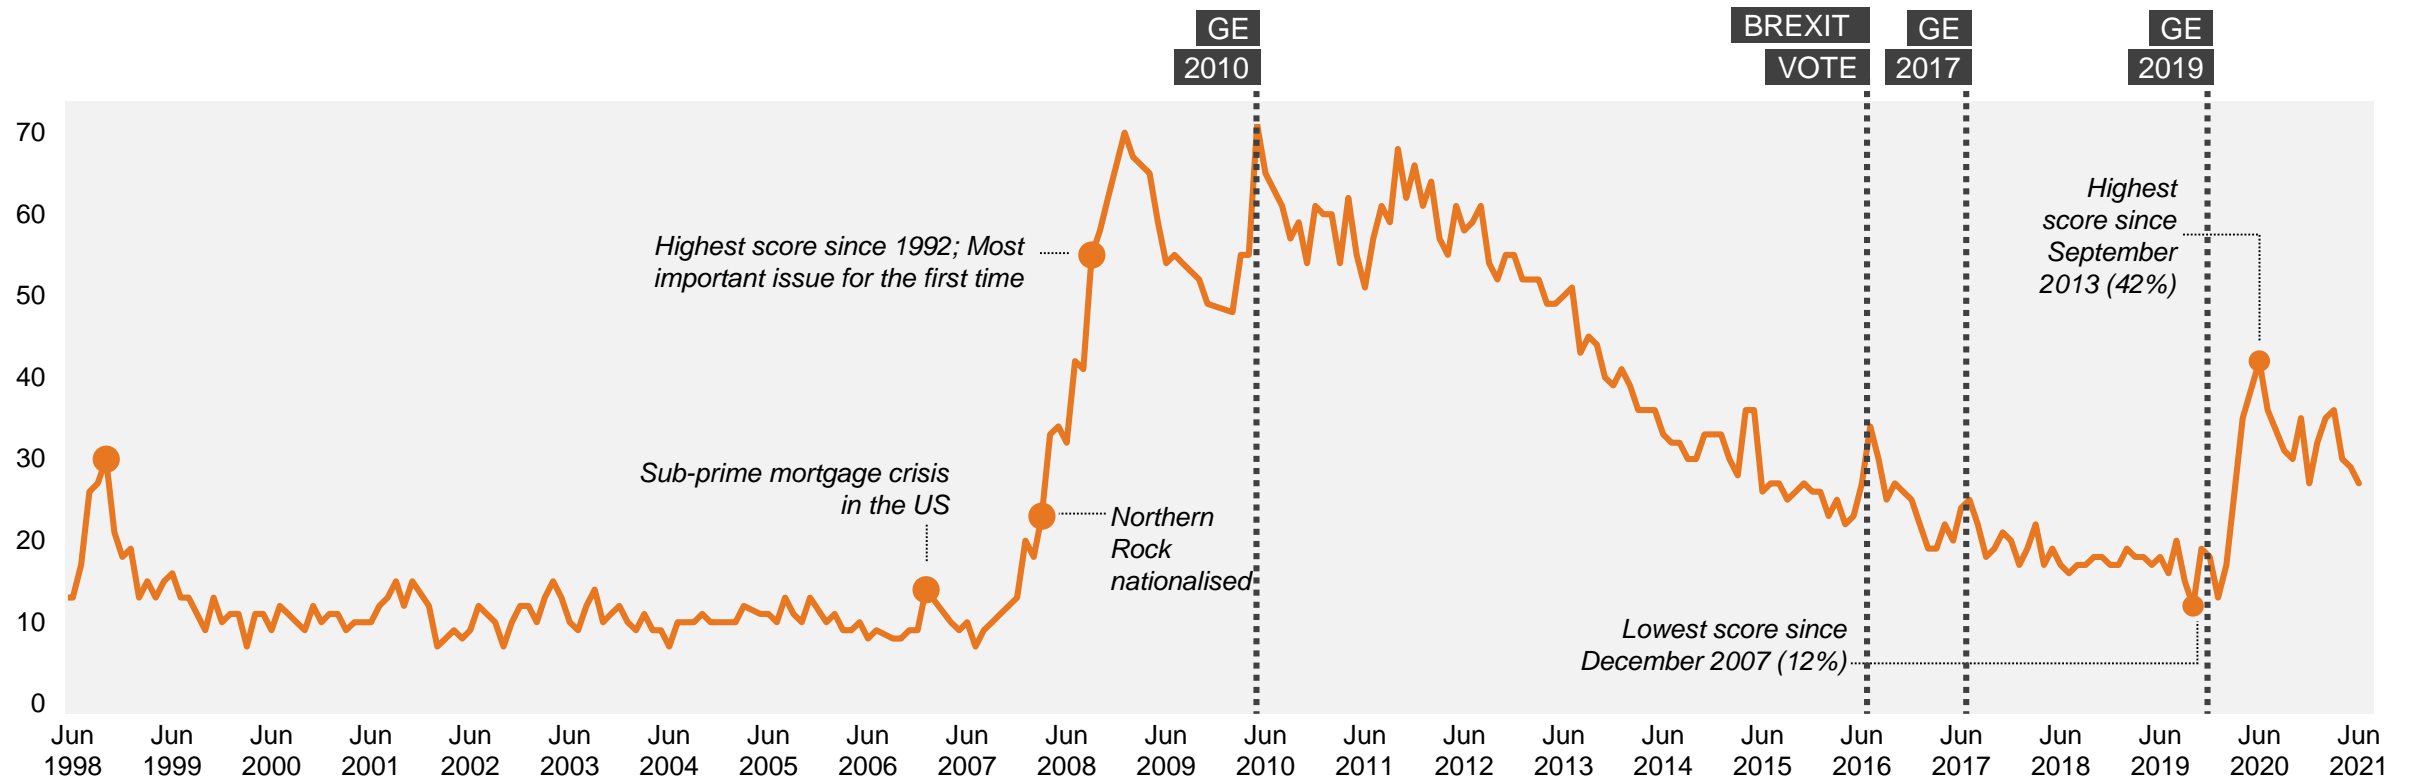

Source: Ipsos MORI Issues Index

EU / Europe / Brexit

What do you see as the most/other important issues facing Britain today?

Base: representative sample of c. 1,000 British adults age 18+ each month, interviewed face-to-face in home
N.B. April 2020 data onwards is collected by telephone; previous months are face-to-face

Source: Ipsos MORI Issues Index

Economy / Economic situation

What do you see as the most/other important issues facing Britain today?

Base: representative sample of c. 1,000 British adults age 18+ each month, interviewed face-to-face in home
 N.B. April 2020 data onwards is collected by telephone; previous months are face-to-face