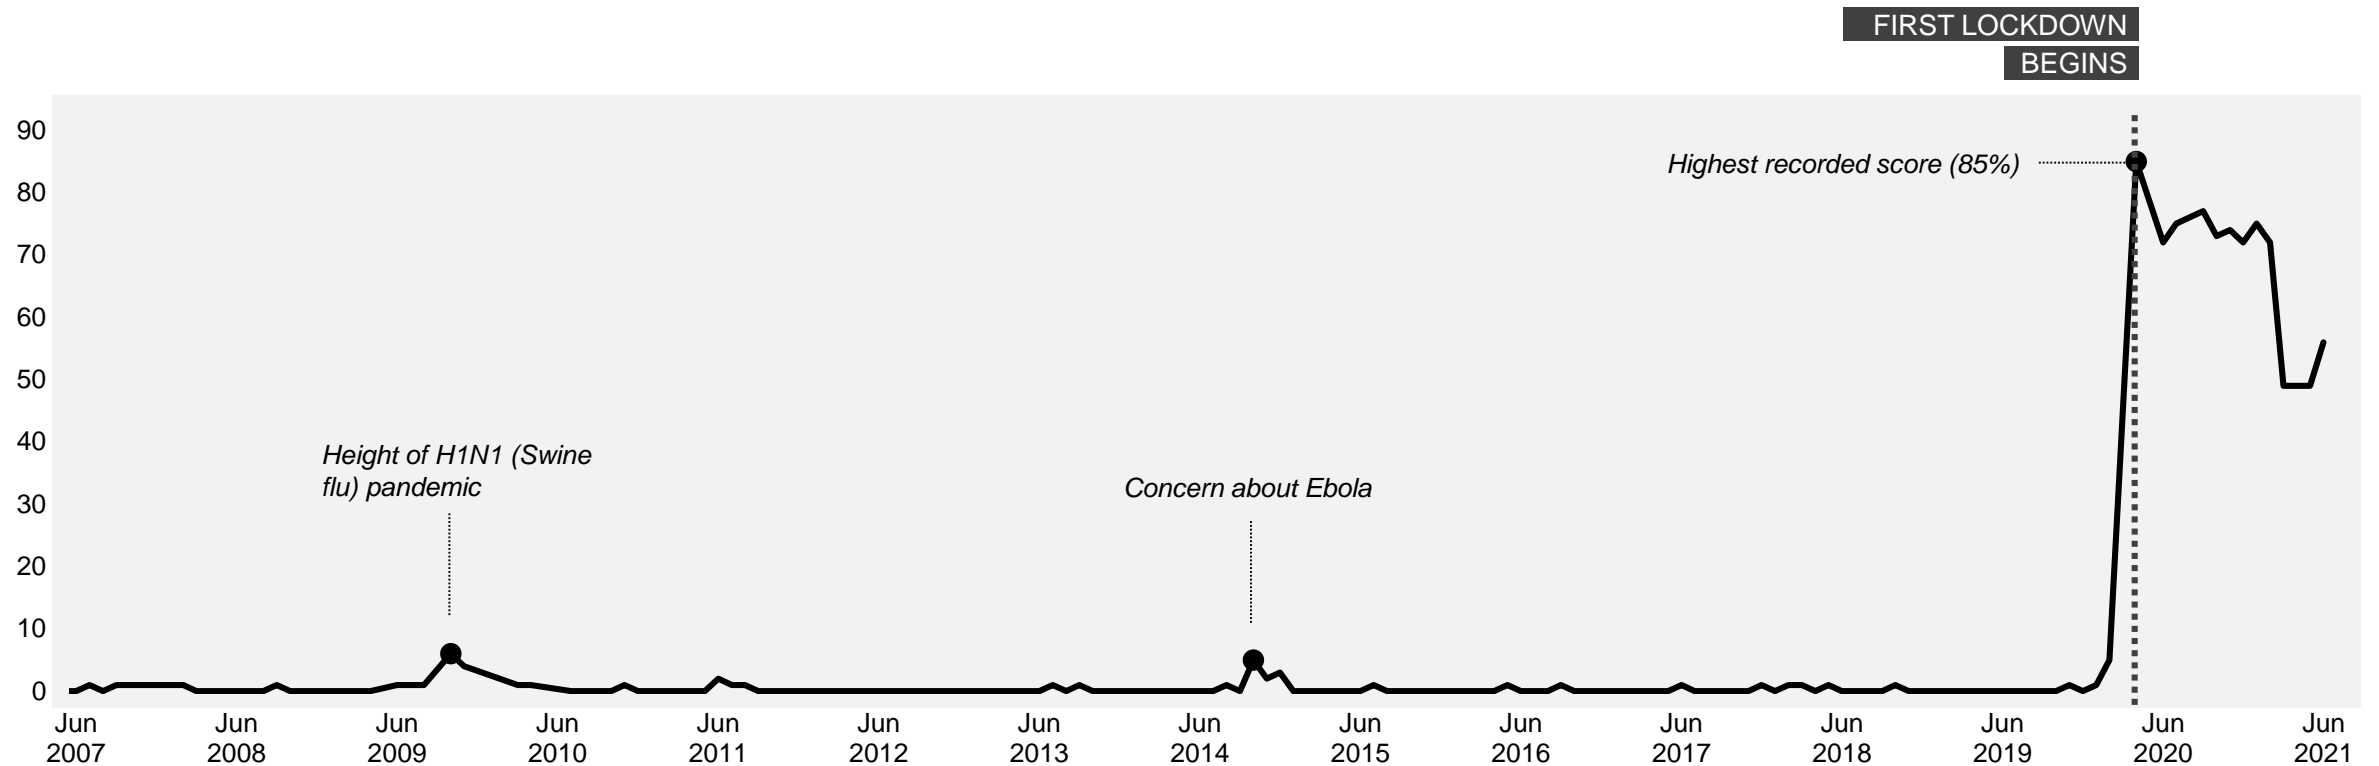

Base: 1,003 British adults 18+, 4 - 14 June 2021

Source: Ipsos MORI Issues Index

Top five concerns: trend

What do you see as the most/other important issues facing Britain today?

Top mentions %

Base: representative sample of c. 1,000 British adults age 18+ each month, interviewed face-to-face in home
N.B. April 2020 data onwards is collected by telephone; previous months are face-to-face

Source: Ipsos MORI Issues Index

Single Biggest Issue 2010 - 2021

What do you see as the most important issue facing Britain today?

Top mentions %

Base: representative sample of c. 1,000 British adults age 18+ each month, interviewed face-to-face in home
 N.B. April 2020 data onwards is collected by telephone; previous months are face-to-face

Source: Ipsos MORI Issues Index

Coronavirus/Pandemic diseases

What do you see as the most/other important issues facing Britain today?

Base: representative sample of c. 1,000 British adults age 18+ each month, interviewed face-to-face in home
N.B. April 2020 data onwards is collected by telephone; previous months are face-to-face