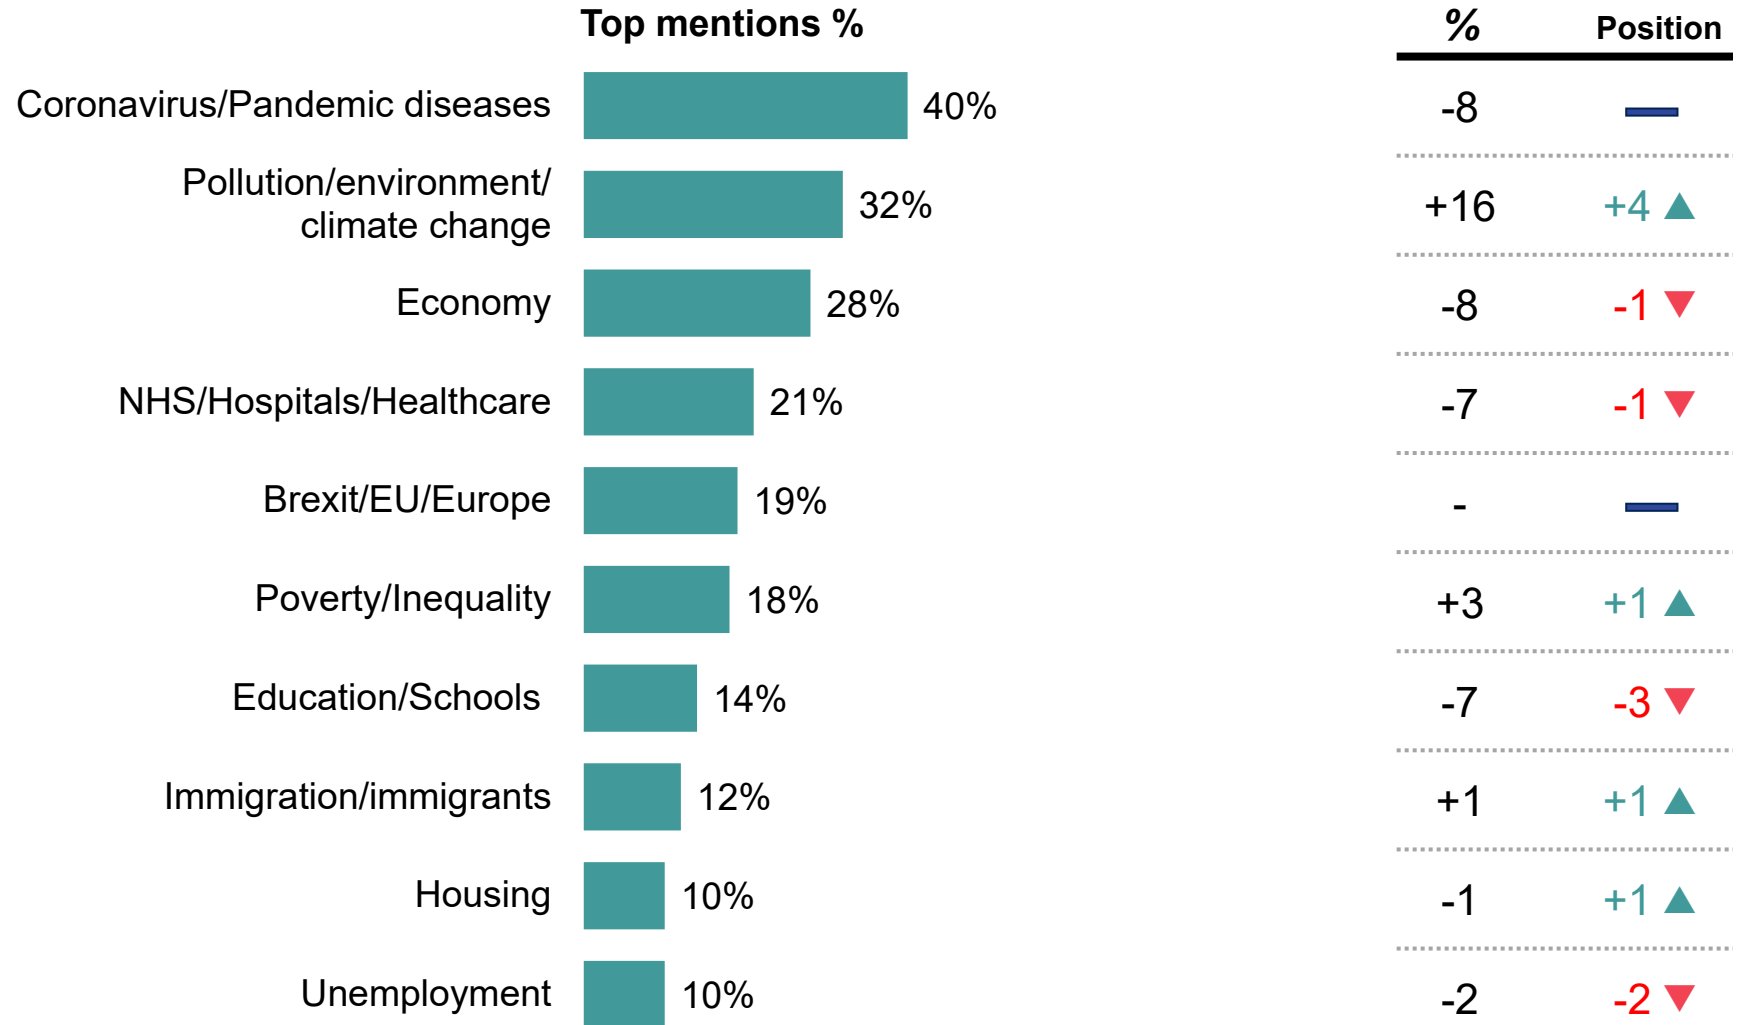

IPSOS MORI ISSUES INDEX

August 2021

© Ipsos. All rights reserved. Contains Ipsos' Confidential and Proprietary information and may not be disclosed or reproduced without the prior written consent of Ipsos.

Ipsos MORI

August 2021

What do you see as the most/other important issues facing Britain today?

Base: 1,013 British adults 18+, 6 – 13 August 2021

Source: Ipsos MORI Issues Index

August 2021

What do you see as the most/other important issues facing Britain today?

Base: 1,013 British adults 18+, 6 - 13 August 2021

Source: Ipsos MORI Issues Index

Top five concerns: trend

What do you see as the most/other important issues facing Britain today?

Top mentions %

Base: representative sample of c. 1,000 British adults age 18+ each month, interviewed face-to-face in home
N.B. April 2020 data onwards is collected by telephone; previous months are face-to-face

Source: Ipsos MORI Issues Index

Single Biggest Issue 2010 - 2021

What do you see as the most important issue facing Britain today?

Top mentions %

Base: representative sample of c. 1,000 British adults age 18+ each month, interviewed face-to-face in home
 N.B. April 2020 data onwards is collected by telephone; previous months are face-to-face