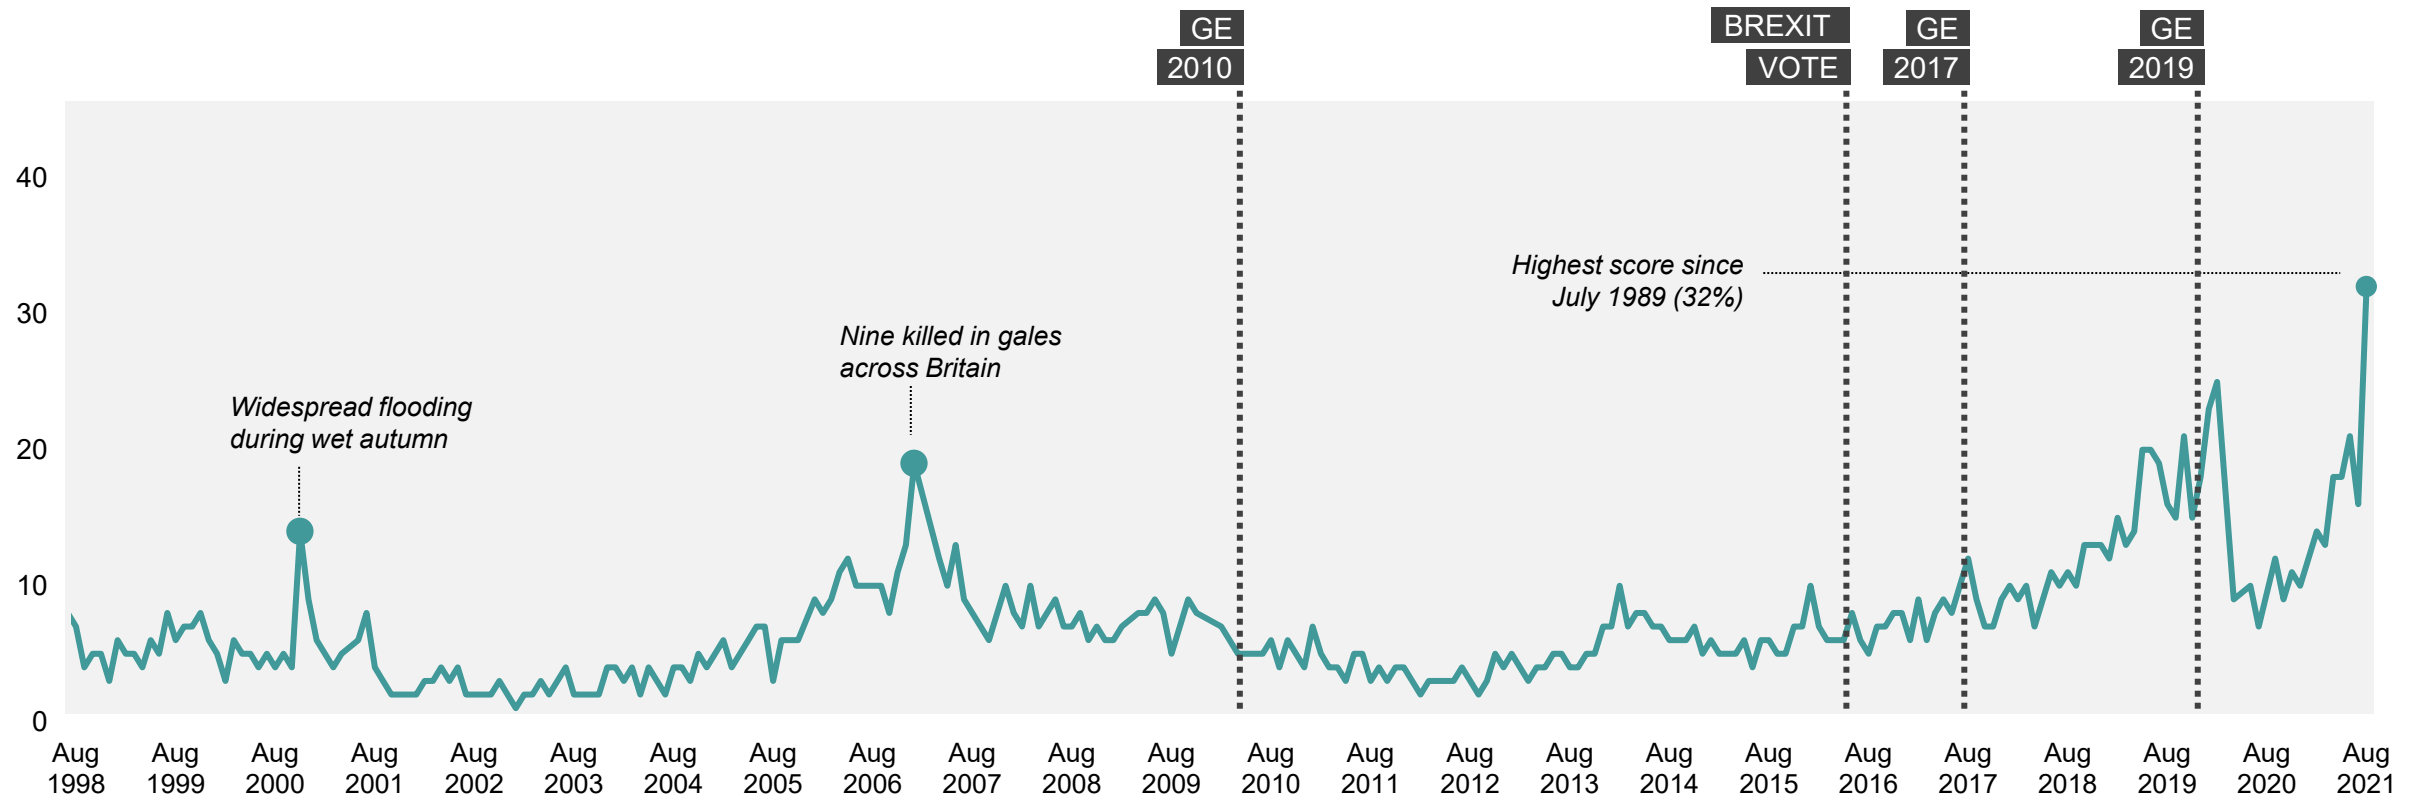

Pollution / Environment / Climate change

What do you see as the most/other important issues facing Britain today?

Base: representative sample of c. 1,000 British adults age 18+ each month, interviewed face-to-face in home
N.B. April 2020 data onwards is collected by telephone; previous months are face-to-face

Source: Ipsos MORI Issues Index