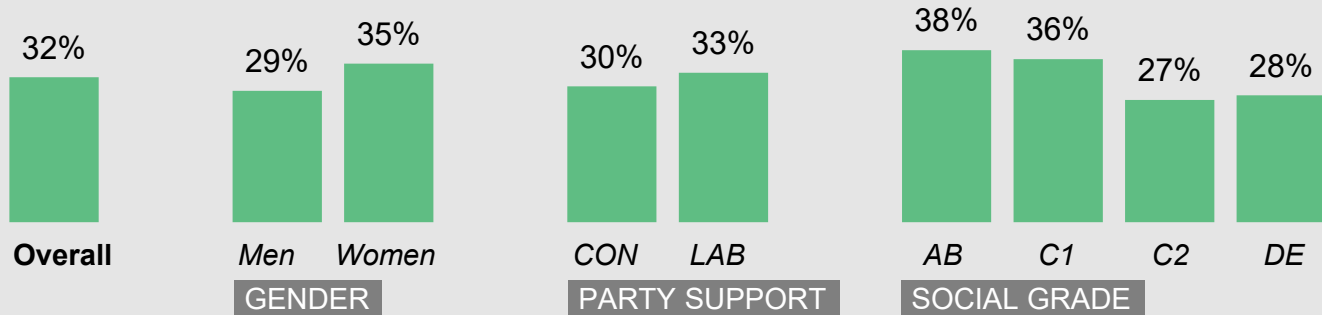

Base: 1,013 British adults 18+, 6 - 13 August 2021

Source: Ipsos MORI Issues Index

Ethnic background

What do you see as the most/other important issues facing Britain today?

Base: 1,013 British adults 18+, 6 - 13 August 2021

Source: Ipsos MORI Issues Index

Age group

What do you see as the most/other important issues facing Britain today?

Base: 1,013 British adults 18+, 6 - 13 August 2021

Source: Ipsos MORI Issues Index

Concern about coronavirus/pandemic disease by subgroup

What do you see as the most/other important issues facing Britain today?

Concern by key demographic groups:

Concern by age group:

Base: 1,013 British adults 18+, 6 - 13 August 2021

Concern by region

Source: Ipsos MORI Issues Index

Concern about pollution/climate change by subgroup

What do you see as the most/other important issues facing Britain today?

Concern by key demographic groups:

Concern by age group:

Base: 1,013 British adults 18+, 6 - 13 August 2021