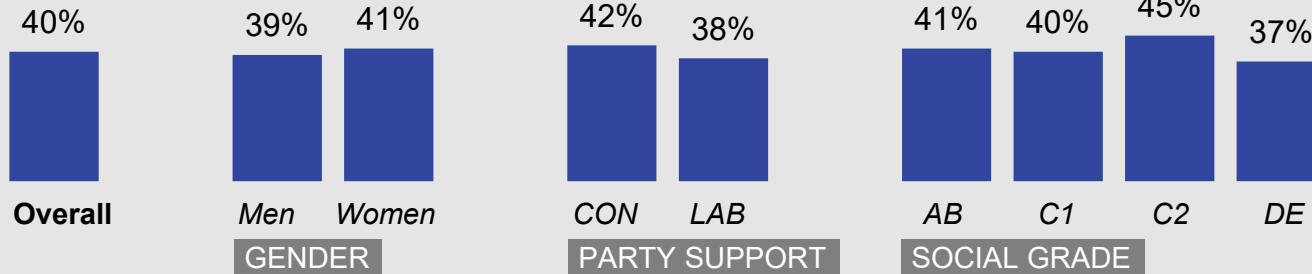

Base: 1,013 British adults 18+, 6 - 13 August 2021

Source: Ipsos MORI Issues Index

Ethnic background

What do you see as the most/other important issues facing Britain today?

Base: 1,013 British adults 18+, 6 - 13 August 2021

Source: Ipsos MORI Issues Index

Age group

What do you see as the most/other important issues facing Britain today?

Base: 1,013 British adults 18+, 6 - 13 August 2021

Source: Ipsos MORI Issues Index

Concern about coronavirus/pandemic disease by subgroup

What do you see as the most/other important issues facing Britain today?

Concern by key demographic groups:

Concern by age group:

Base: 1,013 British adults 18+, 6 - 13 August 2021

Concern by region

Source: Ipsos MORI Issues Index