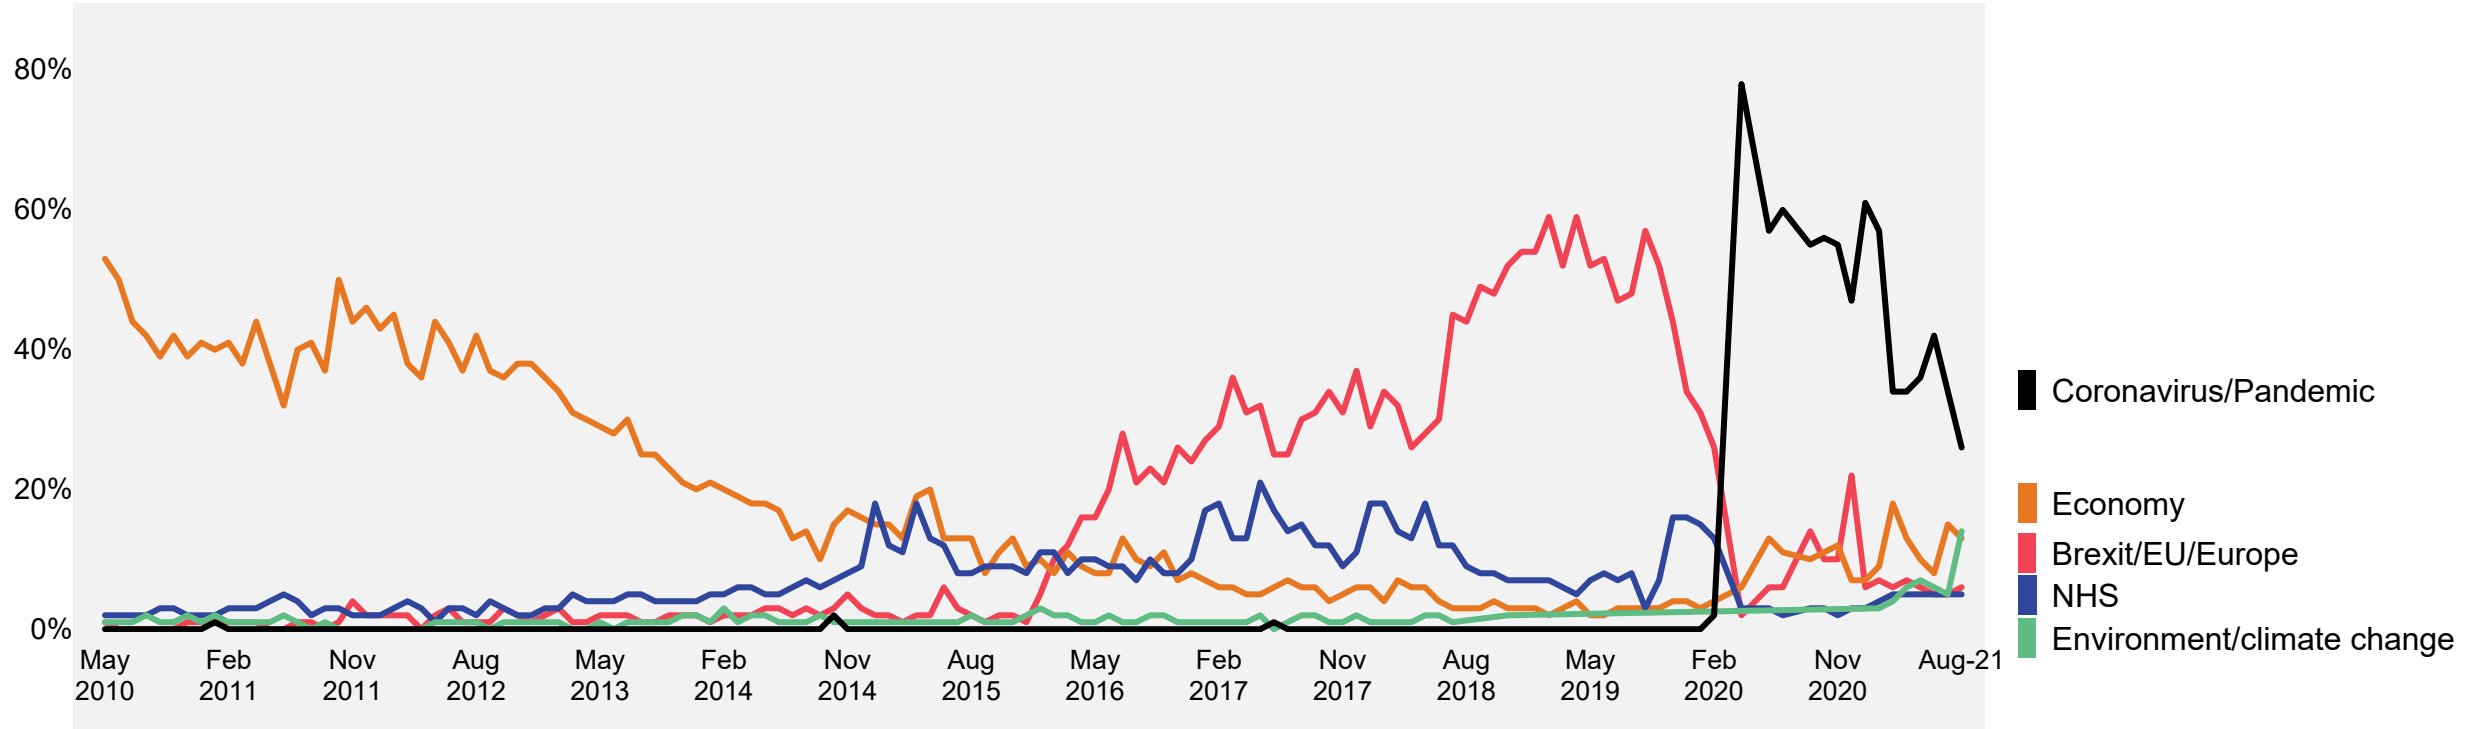

Ipsos MORI

August 2021

What do you see as the most/other important issues facing Britain today?

Base: 1,013 British adults 18+, 6 – 13 August 2021

Source: Ipsos MORI Issues Index

August 2021

What do you see as the most/other important issues facing Britain today?

Base: 1,013 British adults 18+, 6 - 13 August 2021

Source: Ipsos MORI Issues Index

Top five concerns: trend

What do you see as the most/other important issues facing Britain today?

Top mentions %

Base: representative sample of c. 1,000 British adults age 18+ each month, interviewed face-to-face in home
N.B. April 2020 data onwards is collected by telephone; previous months are face-to-face

Source: Ipsos MORI Issues Index

Single Biggest Issue 2010 - 2021

What do you see as the most important issue facing Britain today?

Top mentions %

Base: representative sample of c. 1,000 British adults age 18+ each month, interviewed face-to-face in home
 N.B. April 2020 data onwards is collected by telephone; previous months are face-to-face

Source: Ipsos MORI Issues Index

Coronavirus/Pandemic diseases

What do you see as the most/other important issues facing Britain today?

Base: representative sample of c. 1,000 British adults age 18+ each month, interviewed face-to-face in home
N.B. April 2020 data onwards is collected by telephone; previous months are face-to-face