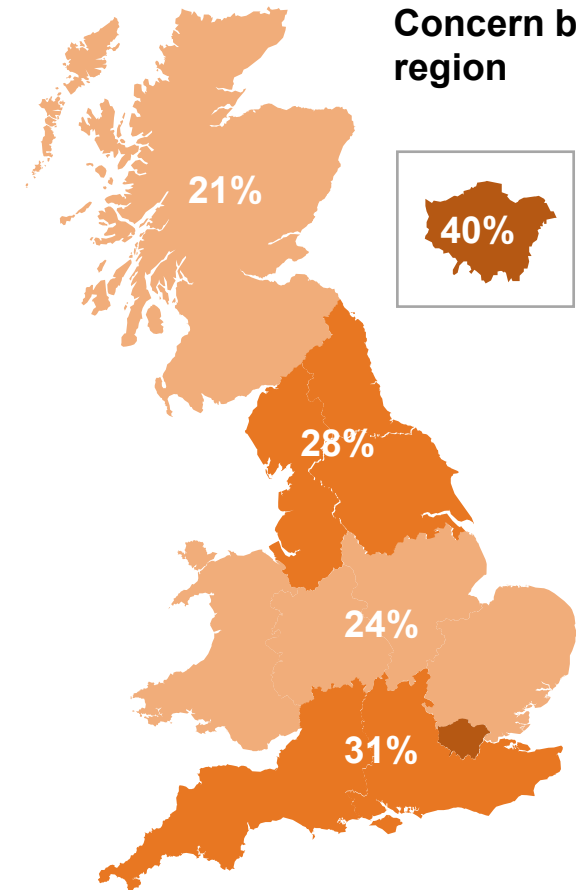

What do you see as the most/other important issues facing Britain today?

Concern by key demographic groups:

Concern by age group:

Base: 1,013 British adults 18+, 6 - 13 August 2021

Concern by region

Source: Ipsos MORI Issues Index

Concern about pollution/climate change by subgroup

What do you see as the most/other important issues facing Britain today?

Concern by key demographic groups:

Concern by age group:

Base: 1,013 British adults 18+, 6 - 13 August 2021

Concern by region

Source: Ipsos MORI Issues Index

Concern about the economy by subgroup

What do you see as the most/other important issues facing Britain today?

Concern by key demographic groups:

Concern by age:

Base: 1,013 British adults 18+, 6 - 13 August 2021

Concern by region

Source: Ipsos MORI Issues Index

IPSOS MORI ISSUES INDEX

August 2021

For more information contact:

Gideon.Skinner@ipsos.com

Michael.Clemence@ipsos.com