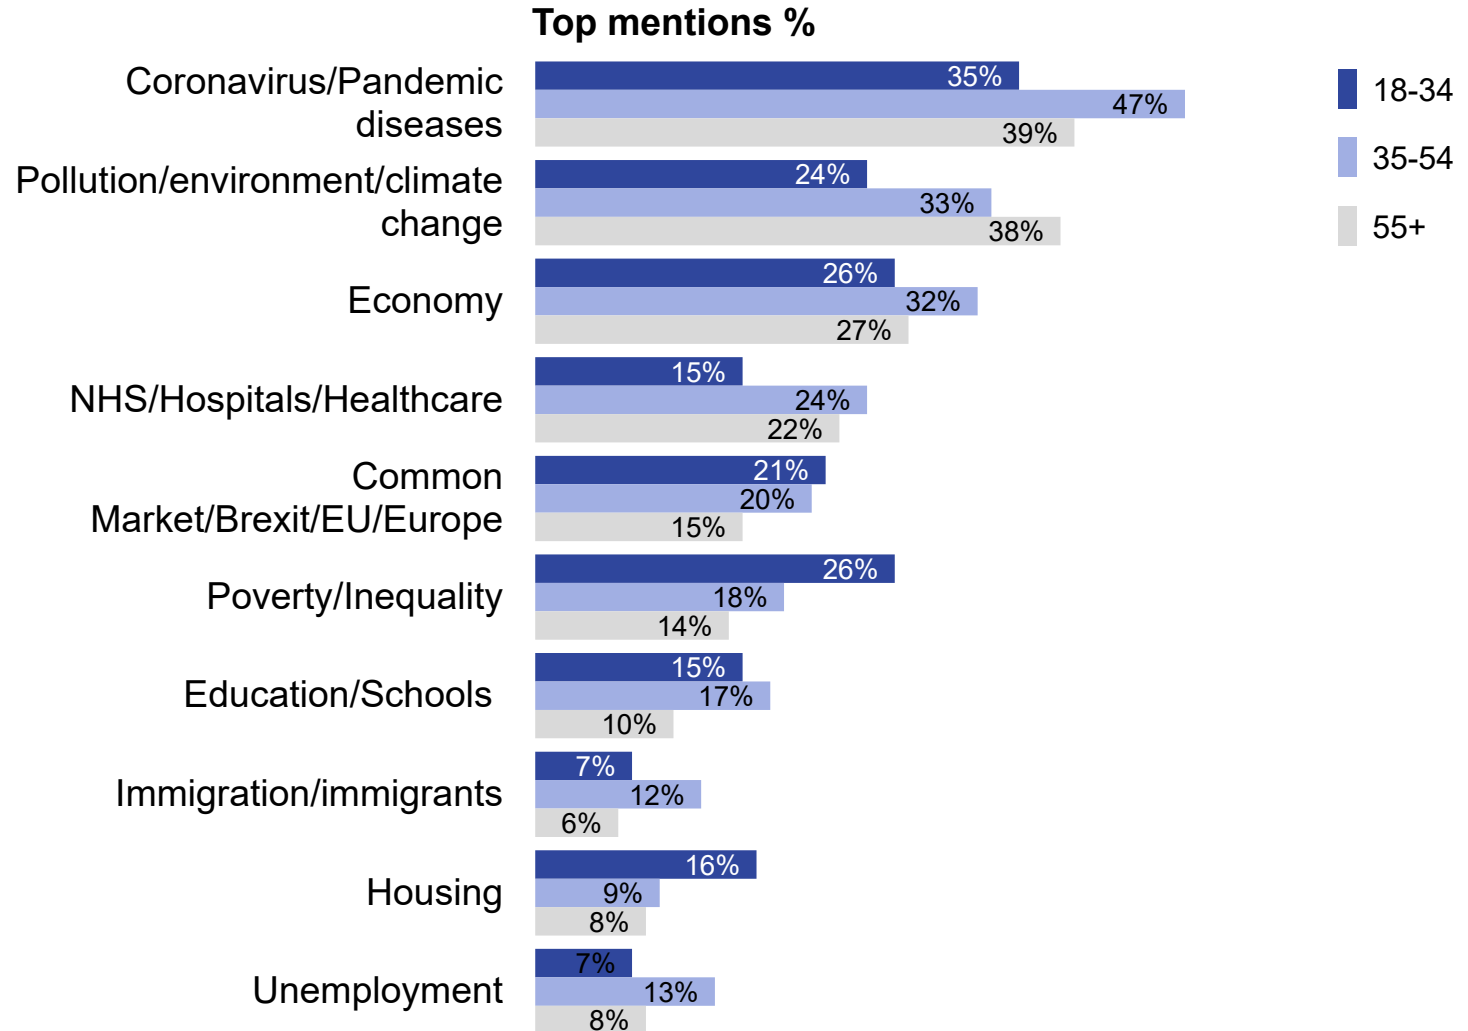

What do you see as the most/other important issues facing Britain today?

Base: 1,013 British adults 18+, 6 - 13 August 2021

Source: Ipsos MORI Issues Index

Social grade

What do you see as the most/other important issues facing Britain today?

Base: 1,013 British adults 18+, 6 - 13 August 2021

Source: Ipsos MORI Issues Index

Ethnic background

What do you see as the most/other important issues facing Britain today?

Base: 1,013 British adults 18+, 6 - 13 August 2021

Source: Ipsos MORI Issues Index

Age group

What do you see as the most/other important issues facing Britain today?

Base: 1,013 British adults 18+, 6 - 13 August 2021

Source: Ipsos MORI Issues Index

Concern about coronavirus/pandemic disease by subgroup

What do you see as the most/other important issues facing Britain today?

Concern by key demographic groups:

Concern by age group:

Base: 1,013 British adults 18+, 6 - 13 August 2021

Concern by region

Source: Ipsos MORI Issues Index