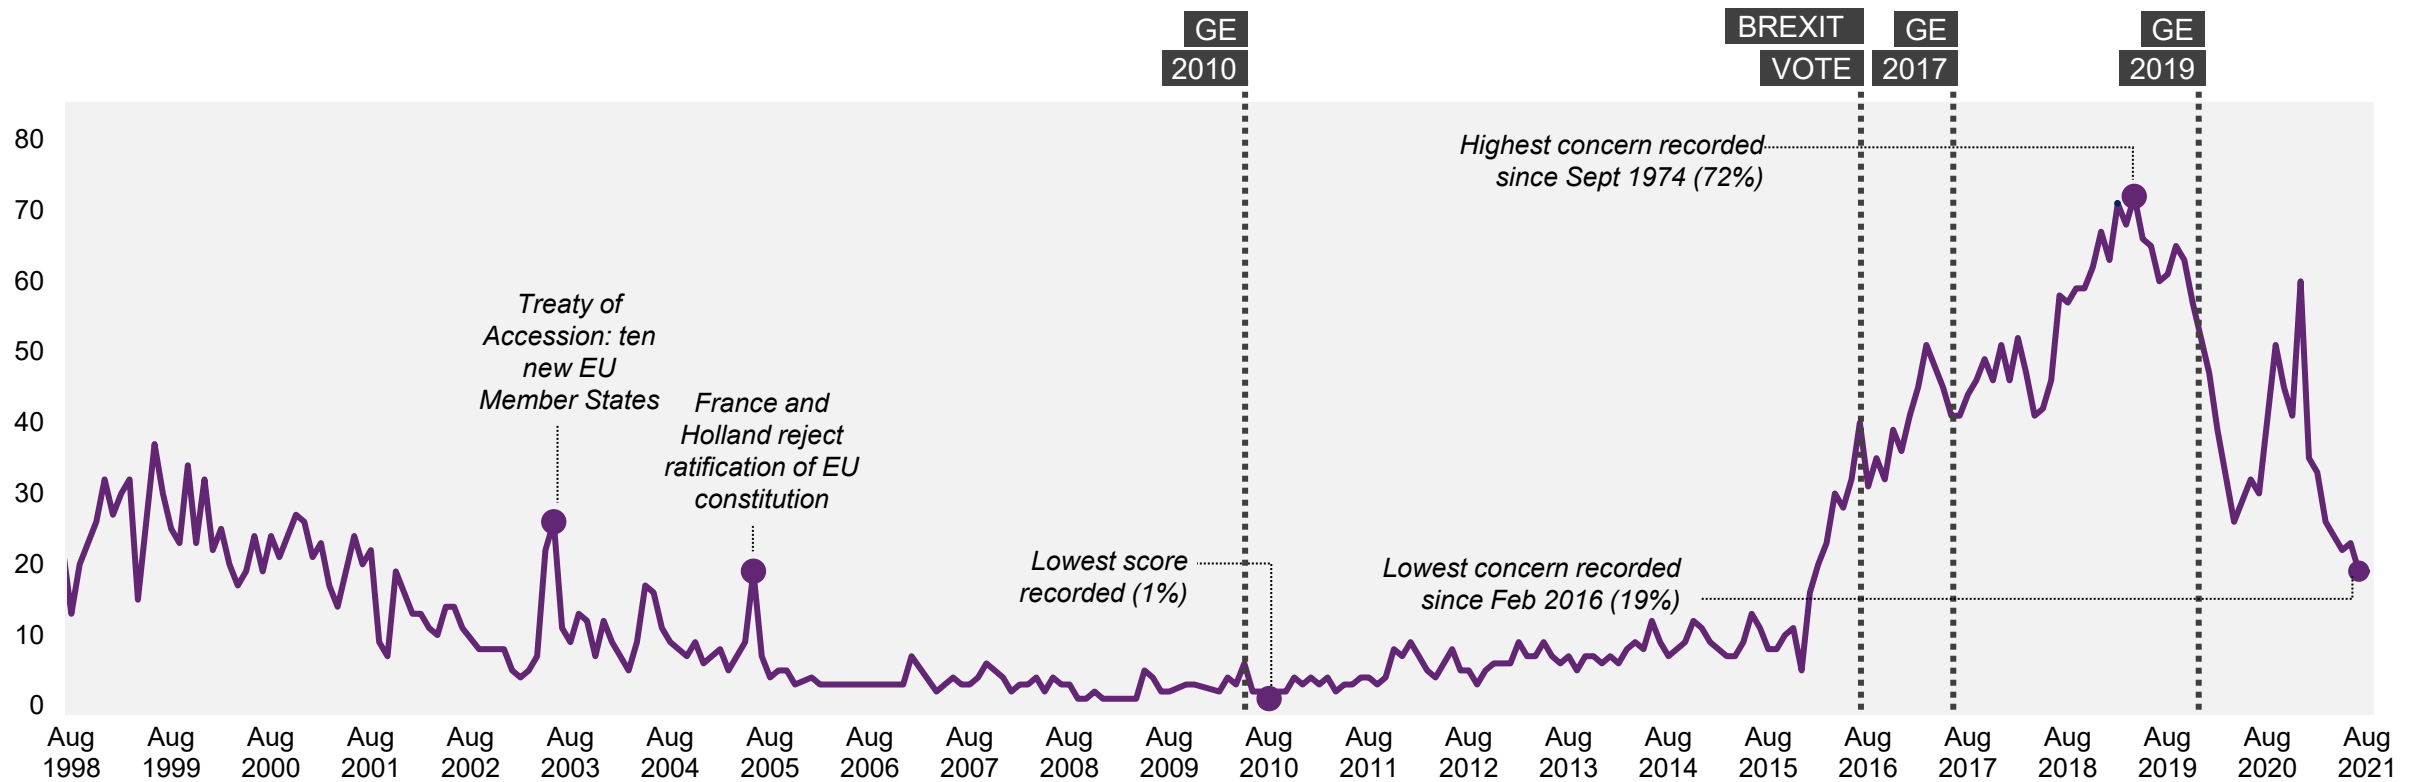

Base: 1,013 British adults 18+, 6 - 13 August 2021

Source: Ipsos MORI Issues Index

Top five concerns: trend

What do you see as the most/other important issues facing Britain today?

Top mentions %

Base: representative sample of c. 1,000 British adults age 18+ each month, interviewed face-to-face in home
N.B. April 2020 data onwards is collected by telephone; previous months are face-to-face

Source: Ipsos MORI Issues Index

Single Biggest Issue 2010 - 2021

What do you see as the most important issue facing Britain today?

Top mentions %

Base: representative sample of c. 1,000 British adults age 18+ each month, interviewed face-to-face in home
 N.B. April 2020 data onwards is collected by telephone; previous months are face-to-face

Source: Ipsos MORI Issues Index

Coronavirus/Pandemic diseases

What do you see as the most/other important issues facing Britain today?

Base: representative sample of c. 1,000 British adults age 18+ each month, interviewed face-to-face in home
N.B. April 2020 data onwards is collected by telephone; previous months are face-to-face

Source: Ipsos MORI Issues Index

EU / Europe / Brexit

What do you see as the most/other important issues facing Britain today?

Base: representative sample of c. 1,000 British adults age 18+ each month, interviewed face-to-face in home
N.B. April 2020 data onwards is collected by telephone; previous months are face-to-face