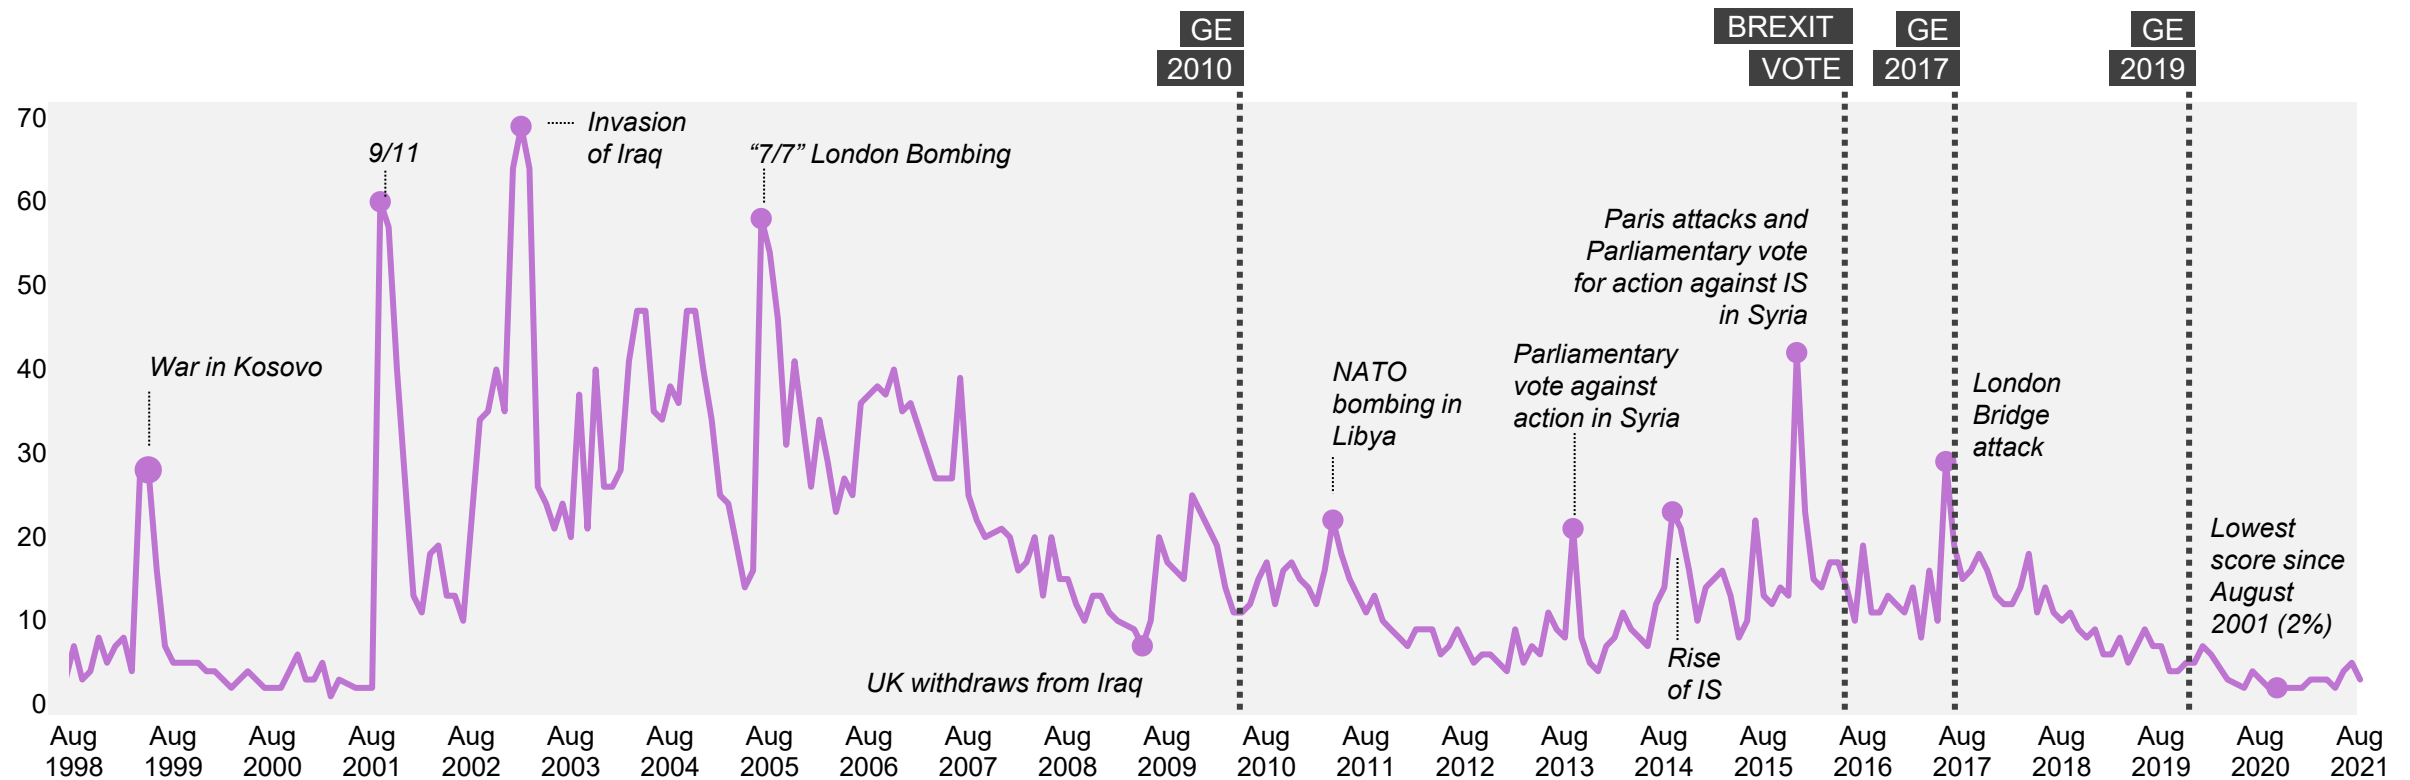

Source: Ipsos MORI Issues Index

Education / Schools

What do you see as the most/other important issues facing Britain today?

Base: representative sample of c. 1,000 British adults age 18+ each month, interviewed face-to-face in home
N.B. April 2020 data onwards is collected by telephone; previous months are face-to-face

Source: Ipsos MORI Issues Index

Crime / Law & Order / Violence / Vandalism / ASB

What do you see as the most/other important issues facing Britain today?

Base: representative sample of c. 1,000 British adults age 18+ each month, interviewed face-to-face in home
 N.B. April 2020 data onwards is collected by telephone; previous months are face-to-face

Source: Ipsos MORI Issues Index

Defence / Foreign Affairs / International terrorism

What do you see as the most/other important issues facing Britain today?

Base: representative sample of c. 1,000 British adults age 18+ each month, interviewed face-to-face in home
 N.B. April 2020 data onwards is collected by telephone; previous months are face-to-face

Source: Ipsos MORI Issues Index

Poverty/inequality

What do you see as the most/other important issues facing Britain today?

Base: representative sample of c. 1,000 British adults age 18+ each month, interviewed face-to-face in home
N.B. April 2020 data onwards is collected by telephone; previous months are face-to-face