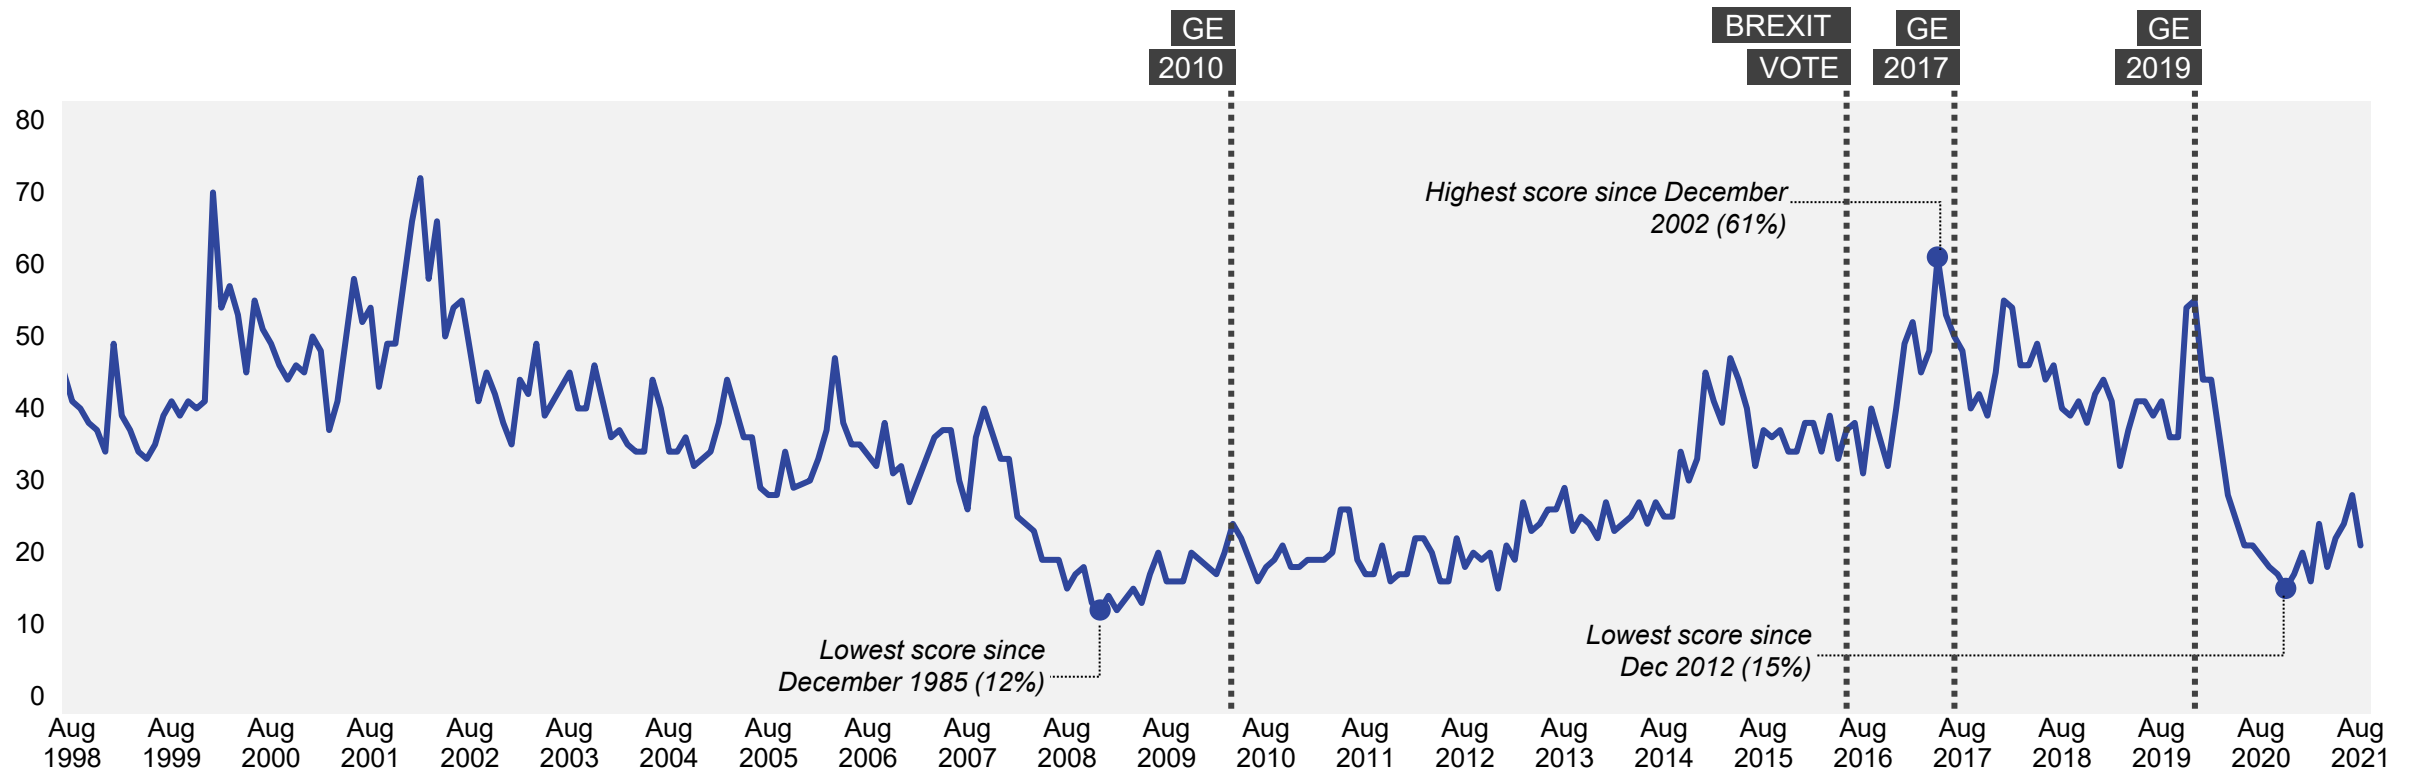

Source: Ipsos MORI Issues Index

EU / Europe / Brexit

What do you see as the most/other important issues facing Britain today?

Base: representative sample of c. 1,000 British adults age 18+ each month, interviewed face-to-face in home
N.B. April 2020 data onwards is collected by telephone; previous months are face-to-face

Source: Ipsos MORI Issues Index

Economy / Economic situation

What do you see as the most/other important issues facing Britain today?

Base: representative sample of c. 1,000 British adults age 18+ each month, interviewed face-to-face in home
 N.B. April 2020 data onwards is collected by telephone; previous months are face-to-face

Source: Ipsos MORI Issues Index

NHS / Hospitals / Healthcare

What do you see as the most/other important issues facing Britain today?

Base: representative sample of c. 1,000 British adults age 18+ each month, interviewed face-to-face in home
N.B. April 2020 data onwards is collected by telephone; previous months are face-to-face