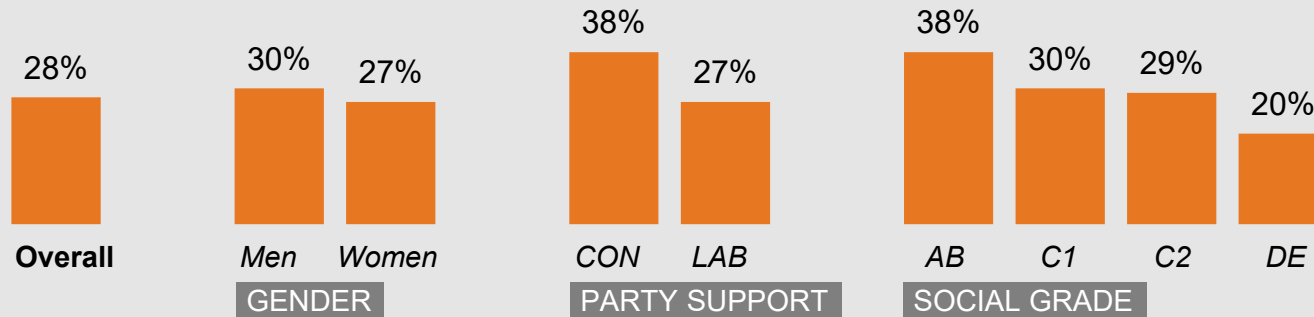

What do you see as the most/other important issues facing Britain today?

Concern by key demographic groups:

Concern by age group:

Base: 1,013 British adults 18+, 6 - 13 August 2021

Concern by region

Source: Ipsos MORI Issues Index

Concern about pollution/climate change by subgroup

What do you see as the most/other important issues facing Britain today?

Concern by key demographic groups:

Concern by age group:

Base: 1,013 British adults 18+, 6 - 13 August 2021

Concern by region

Source: Ipsos MORI Issues Index

Concern about the economy by subgroup

What do you see as the most/other important issues facing Britain today?

Concern by key demographic groups:

Concern by age:

Base: 1,013 British adults 18+, 6 - 13 August 2021

Concern by region

Source: Ipsos MORI Issues Index

IPSOS MORI ISSUES INDEX

August 2021

For more information contact:

Gideon.Skinner@ipsos.com

Michael.Clemence@ipsos.com