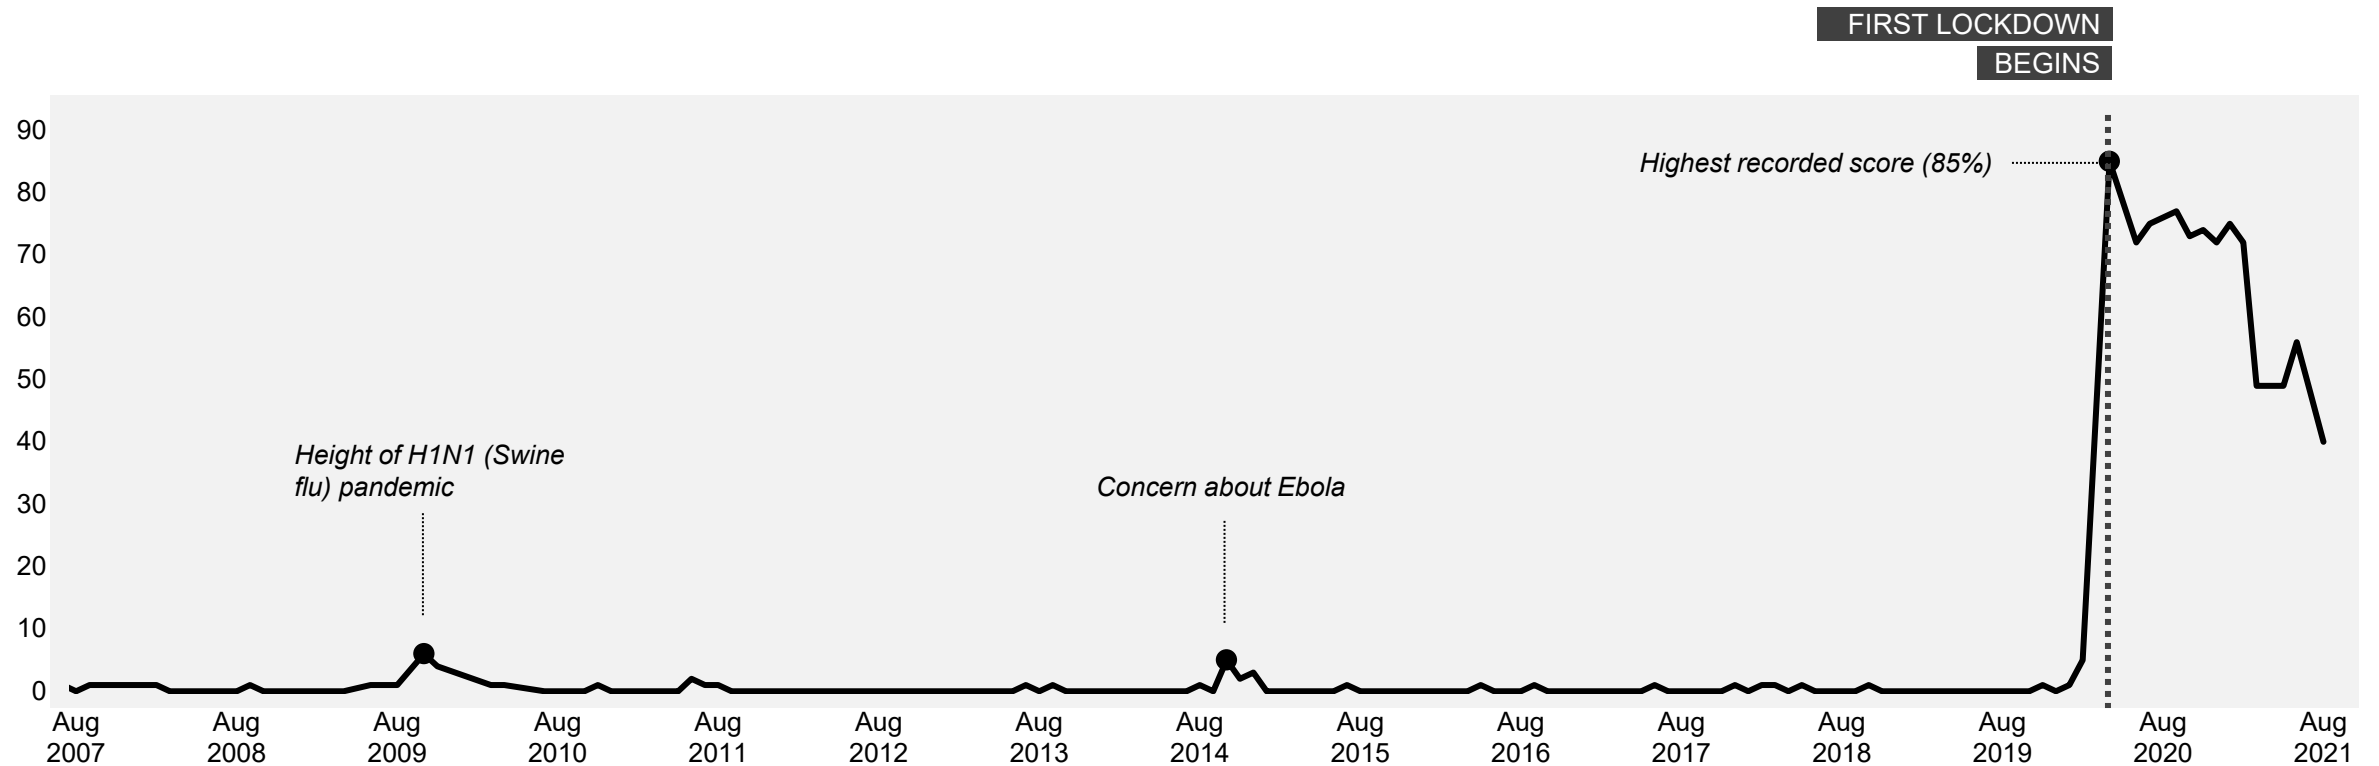

Base: 1,013 British adults 18+, 6 - 13 August 2021

Source: Ipsos MORI Issues Index

Top five concerns: trend

What do you see as the most/other important issues facing Britain today?

Top mentions %

Base: representative sample of c. 1,000 British adults age 18+ each month, interviewed face-to-face in home
N.B. April 2020 data onwards is collected by telephone; previous months are face-to-face

Source: Ipsos MORI Issues Index

Single Biggest Issue 2010 - 2021

What do you see as the most important issue facing Britain today?

Top mentions %

Base: representative sample of c. 1,000 British adults age 18+ each month, interviewed face-to-face in home
 N.B. April 2020 data onwards is collected by telephone; previous months are face-to-face

Source: Ipsos MORI Issues Index

Coronavirus/Pandemic diseases

What do you see as the most/other important issues facing Britain today?

Base: representative sample of c. 1,000 British adults age 18+ each month, interviewed face-to-face in home
N.B. April 2020 data onwards is collected by telephone; previous months are face-to-face