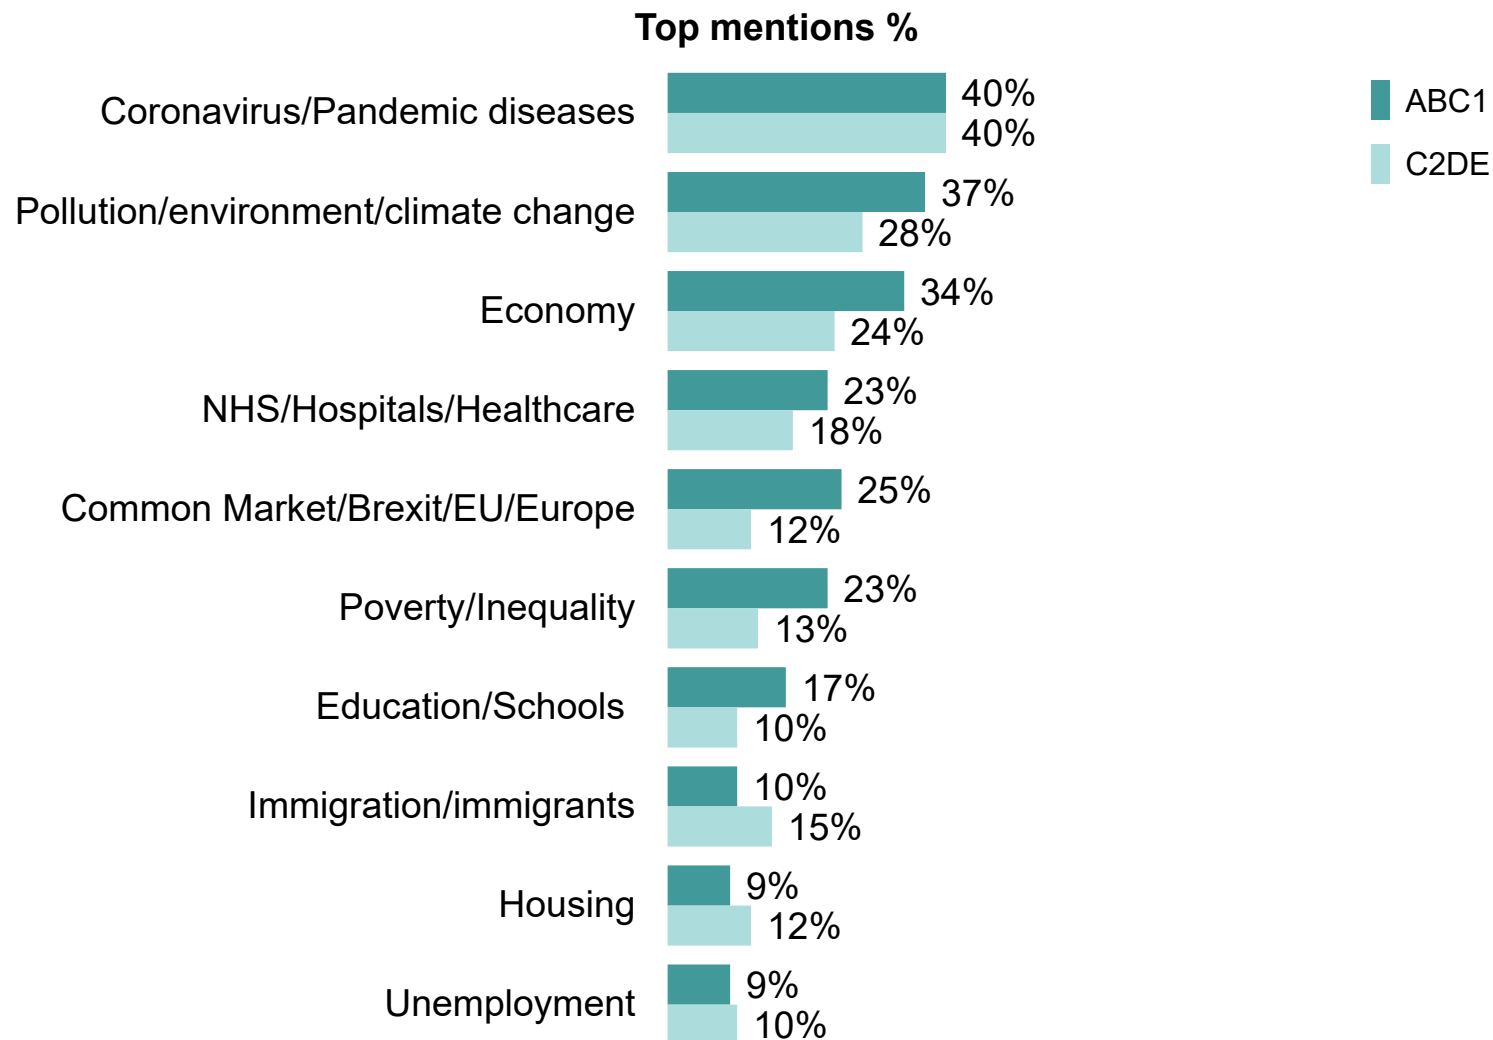

Source: Ipsos MORI Issues Index

Poverty/inequality

What do you see as the most/other important issues facing Britain today?

Base: representative sample of c. 1,000 British adults age 18+ each month, interviewed face-to-face in home
N.B. April 2020 data onwards is collected by telephone; previous months are face-to-face

Source: Ipsos MORI Issues Index

Party support

What do you see as the most/other important issues facing Britain today?

Base: 1,013 British adults 18+, 6 - 13 August 2021

Source: Ipsos MORI Issues Index

Men and women

What do you see as the most/other important issues facing Britain today?

Base: 1,013 British adults 18+, 6 - 13 August 2021

Source: Ipsos MORI Issues Index

Social grade

What do you see as the most/other important issues facing Britain today?

Base: 1,013 British adults 18+, 6 - 13 August 2021

Source: Ipsos MORI Issues Index

Ethnic background

What do you see as the most/other important issues facing Britain today?

Base: 1,013 British adults 18+, 6 - 13 August 2021