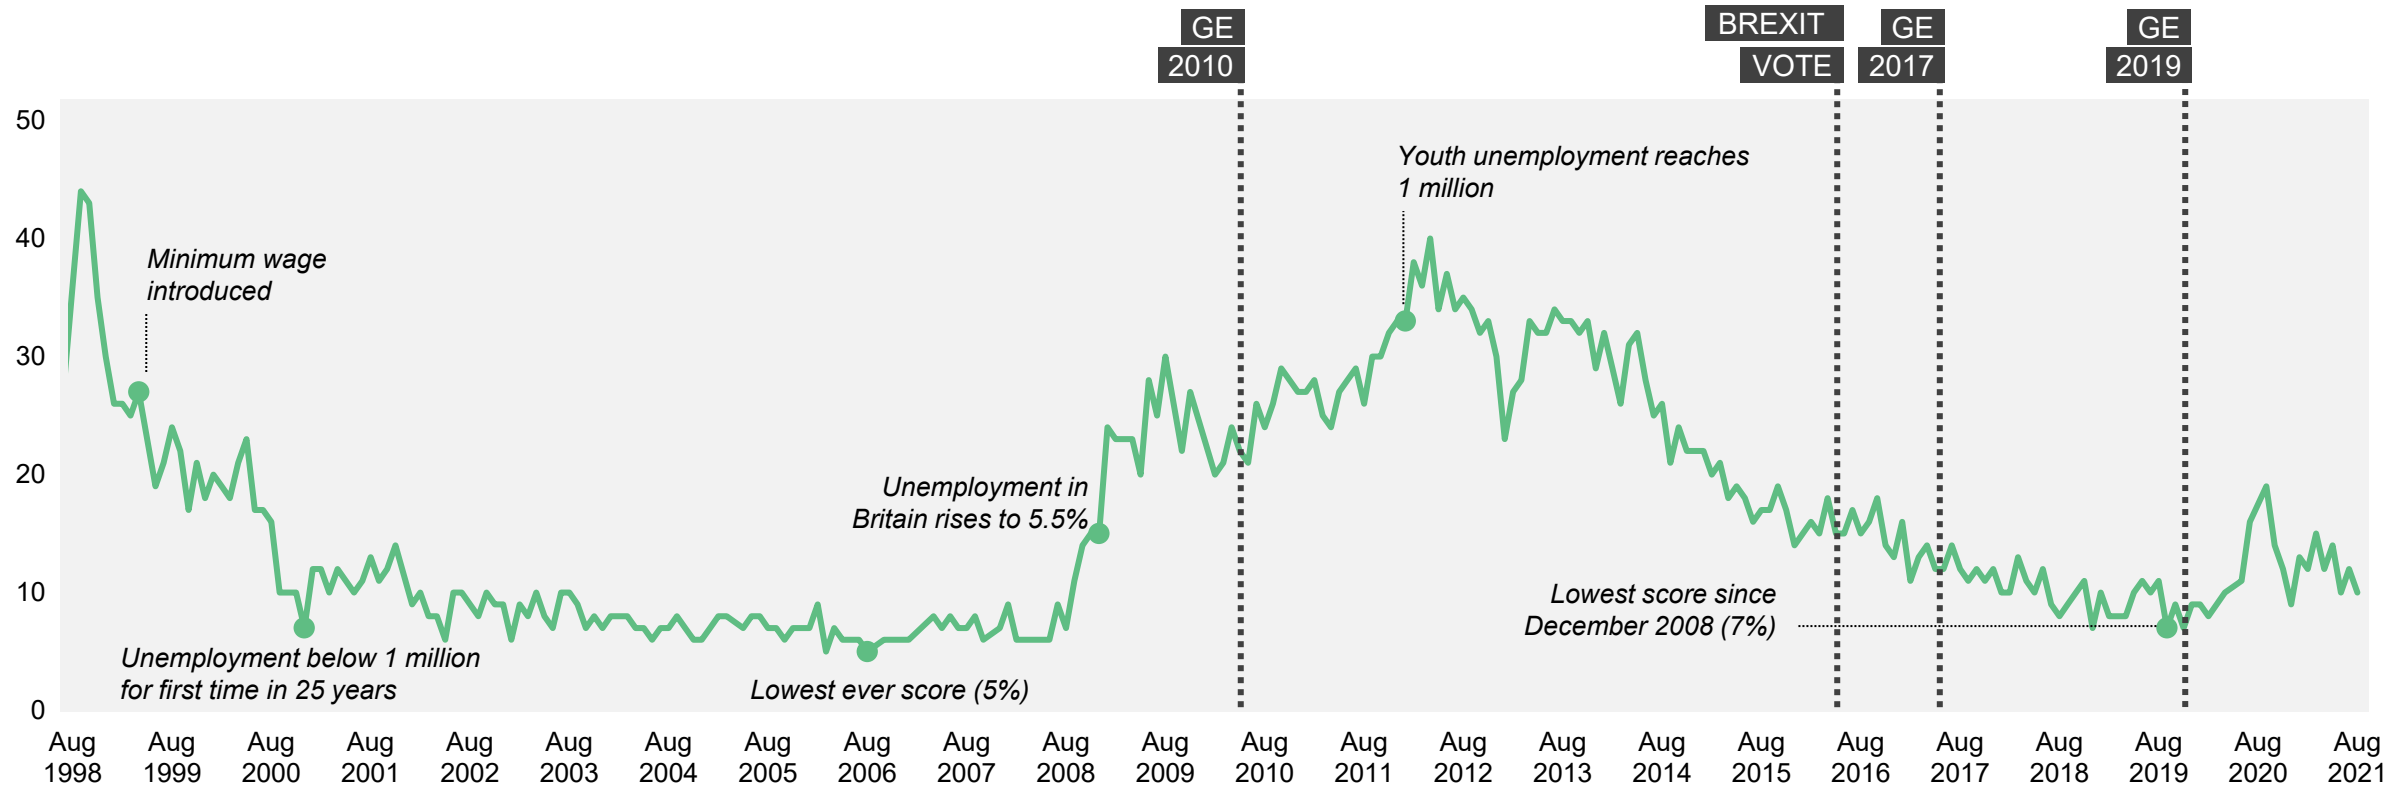

Unemployment / Factory closure / Lack of industry

What do you see as the most/other important issues facing Britain today?

Base: representative sample of c. 1,000 British adults age 18+ each month, interviewed face-to-face in home
N.B. April 2020 data onwards is collected by telephone; previous months are face-to-face

Source: Ipsos MORI Issues Index