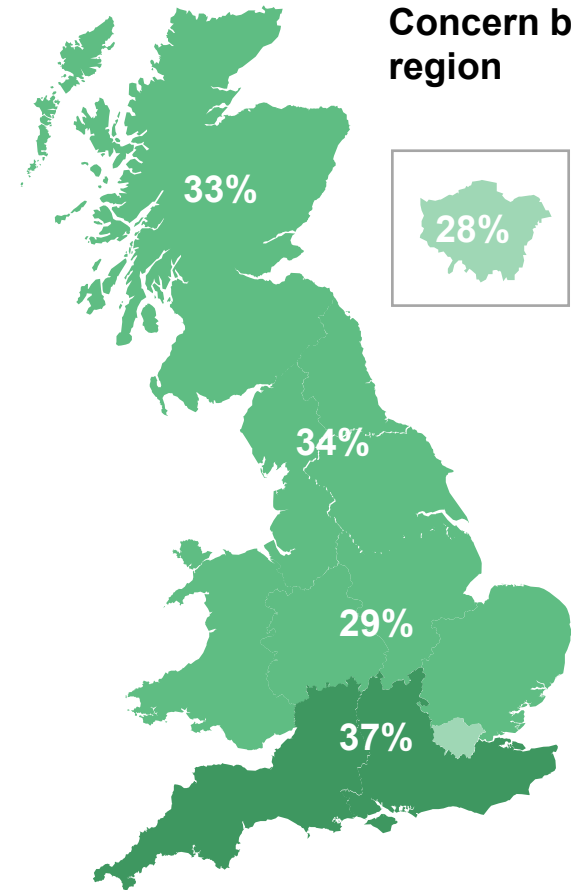

Source: Ipsos MORI Issues Index

Age group

What do you see as the most/other important issues facing Britain today?

Base: 1,013 British adults 18+, 6 - 13 August 2021

Source: Ipsos MORI Issues Index

Concern about coronavirus/pandemic disease by subgroup

What do you see as the most/other important issues facing Britain today?

Concern by key demographic groups:

Concern by age group:

Base: 1,013 British adults 18+, 6 - 13 August 2021

Concern by region

Source: Ipsos MORI Issues Index

Concern about pollution/climate change by subgroup

What do you see as the most/other important issues facing Britain today?

Concern by key demographic groups:

Concern by age group:

Base: 1,013 British adults 18+, 6 - 13 August 2021

Concern by region

Source: Ipsos MORI Issues Index

Concern about the economy by subgroup

What do you see as the most/other important issues facing Britain today?

Concern by key demographic groups:

Concern by age: