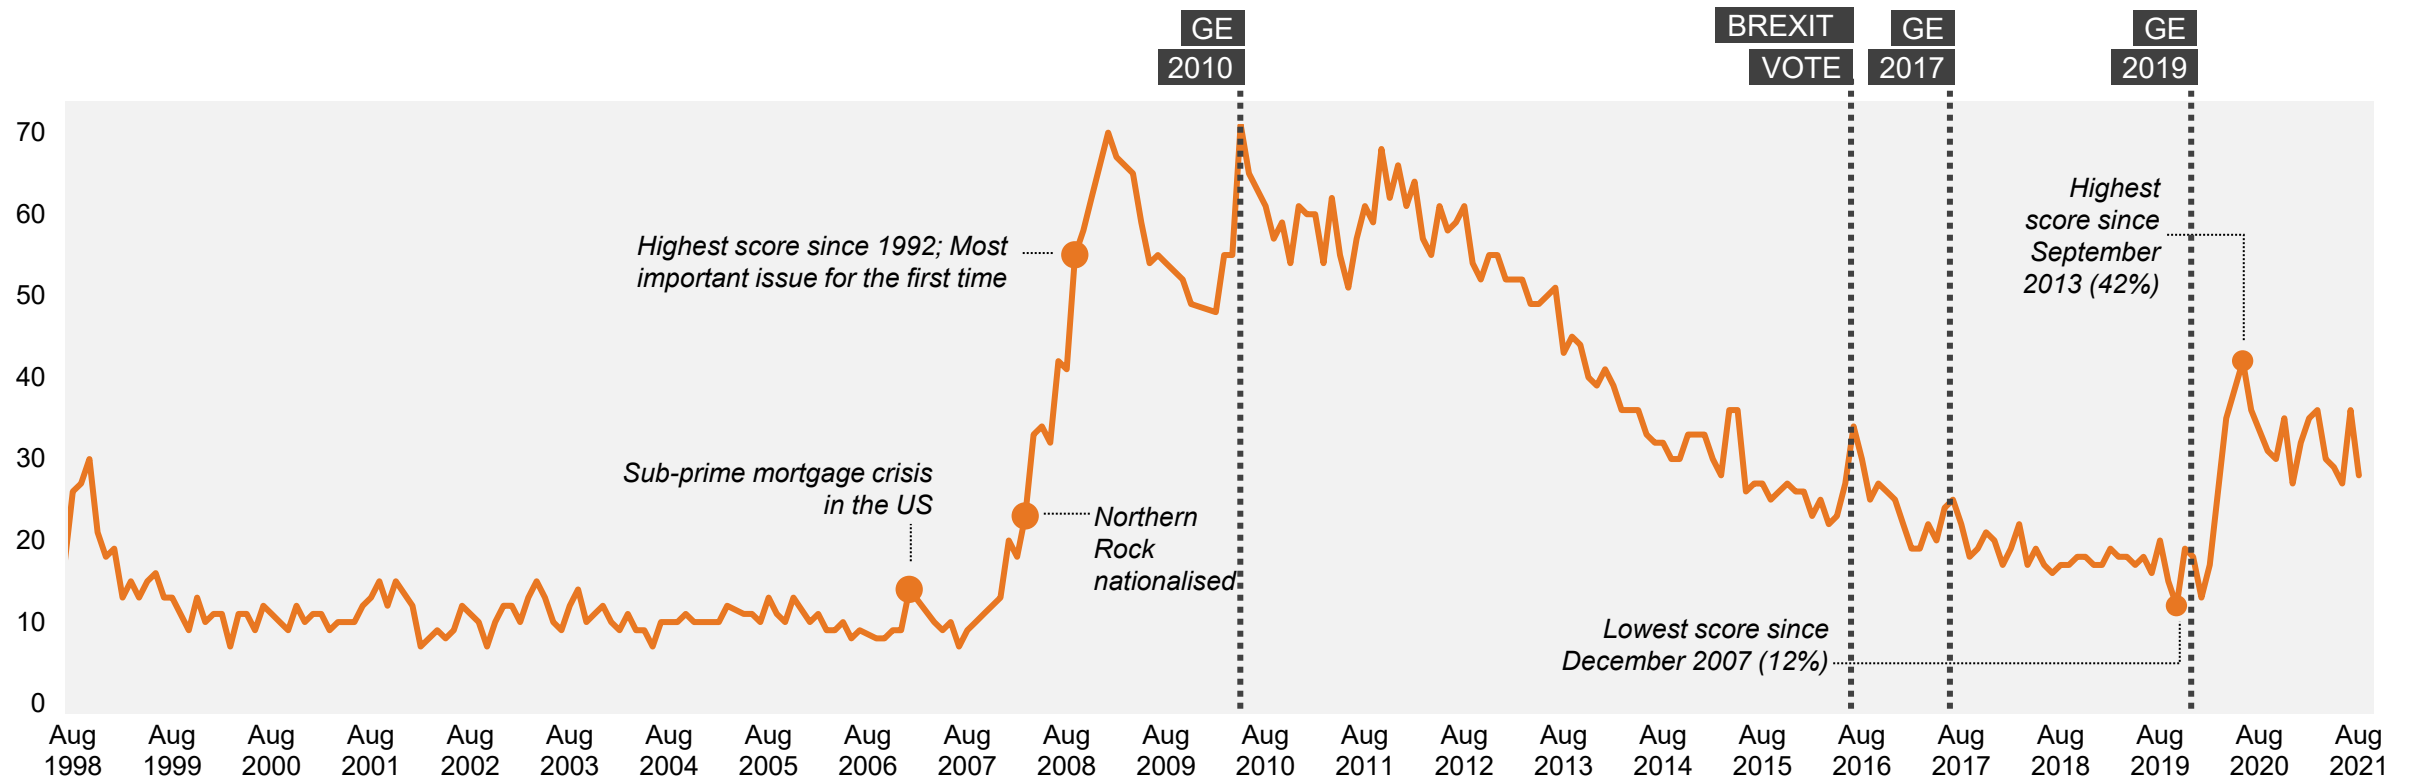

Source: Ipsos MORI Issues Index

EU / Europe / Brexit

What do you see as the most/other important issues facing Britain today?

Base: representative sample of c. 1,000 British adults age 18+ each month, interviewed face-to-face in home
N.B. April 2020 data onwards is collected by telephone; previous months are face-to-face

Source: Ipsos MORI Issues Index

Economy / Economic situation

What do you see as the most/other important issues facing Britain today?

Base: representative sample of c. 1,000 British adults age 18+ each month, interviewed face-to-face in home
 N.B. April 2020 data onwards is collected by telephone; previous months are face-to-face