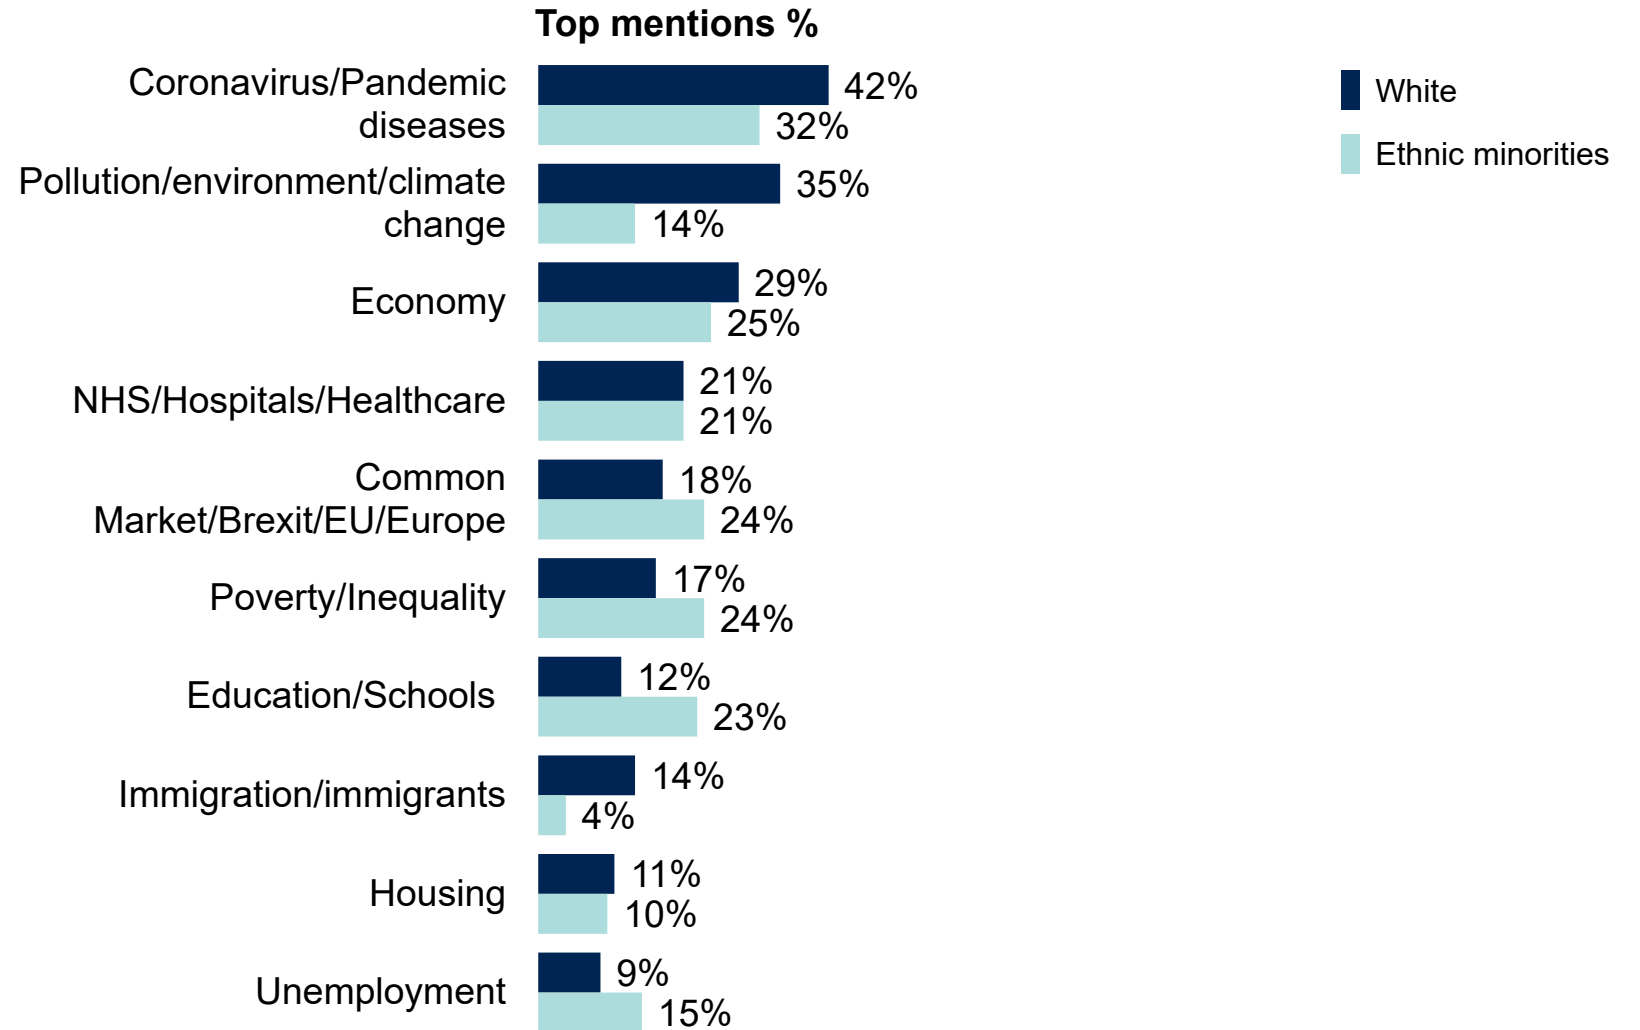

Source: Ipsos MORI Issues Index

Poverty/inequality

What do you see as the most/other important issues facing Britain today?

Base: representative sample of c. 1,000 British adults age 18+ each month, interviewed face-to-face in home
N.B. April 2020 data onwards is collected by telephone; previous months are face-to-face

Source: Ipsos MORI Issues Index

Party support

What do you see as the most/other important issues facing Britain today?

Base: 1,013 British adults 18+, 6 - 13 August 2021

Source: Ipsos MORI Issues Index

Men and women

What do you see as the most/other important issues facing Britain today?

Base: 1,013 British adults 18+, 6 - 13 August 2021

Source: Ipsos MORI Issues Index

Social grade

What do you see as the most/other important issues facing Britain today?

Base: 1,013 British adults 18+, 6 - 13 August 2021

Source: Ipsos MORI Issues Index

Ethnic background

What do you see as the most/other important issues facing Britain today?

Base: 1,013 British adults 18+, 6 - 13 August 2021