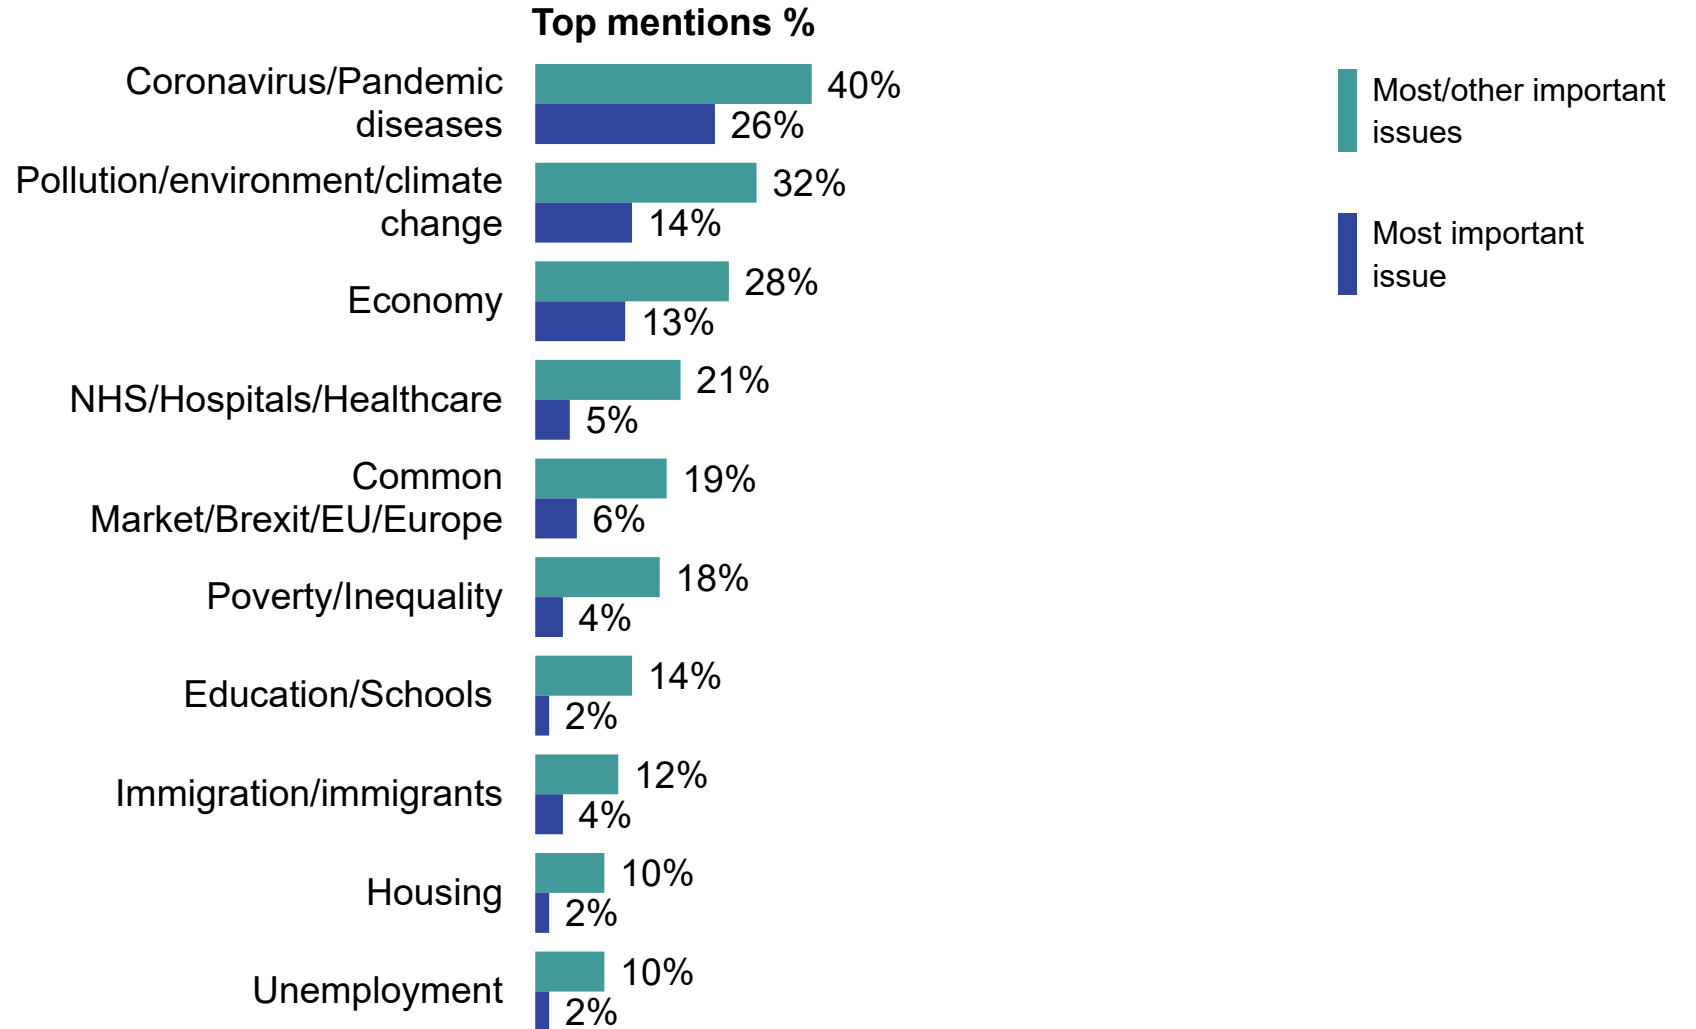

Ipsos MORI

August 2021

What do you see as the most/other important issues facing Britain today?

Base: 1,013 British adults 18+, 6 – 13 August 2021

Source: Ipsos MORI Issues Index

August 2021

What do you see as the most/other important issues facing Britain today?

Base: 1,013 British adults 18+, 6 - 13 August 2021

Source: Ipsos MORI Issues Index

Top five concerns: trend

What do you see as the most/other important issues facing Britain today?

Top mentions %

Base: representative sample of c. 1,000 British adults age 18+ each month, interviewed face-to-face in home
N.B. April 2020 data onwards is collected by telephone; previous months are face-to-face

Source: Ipsos MORI Issues Index

Single Biggest Issue 2010 - 2021

What do you see as the most important issue facing Britain today?

Top mentions %

Base: representative sample of c. 1,000 British adults age 18+ each month, interviewed face-to-face in home
 N.B. April 2020 data onwards is collected by telephone; previous months are face-to-face