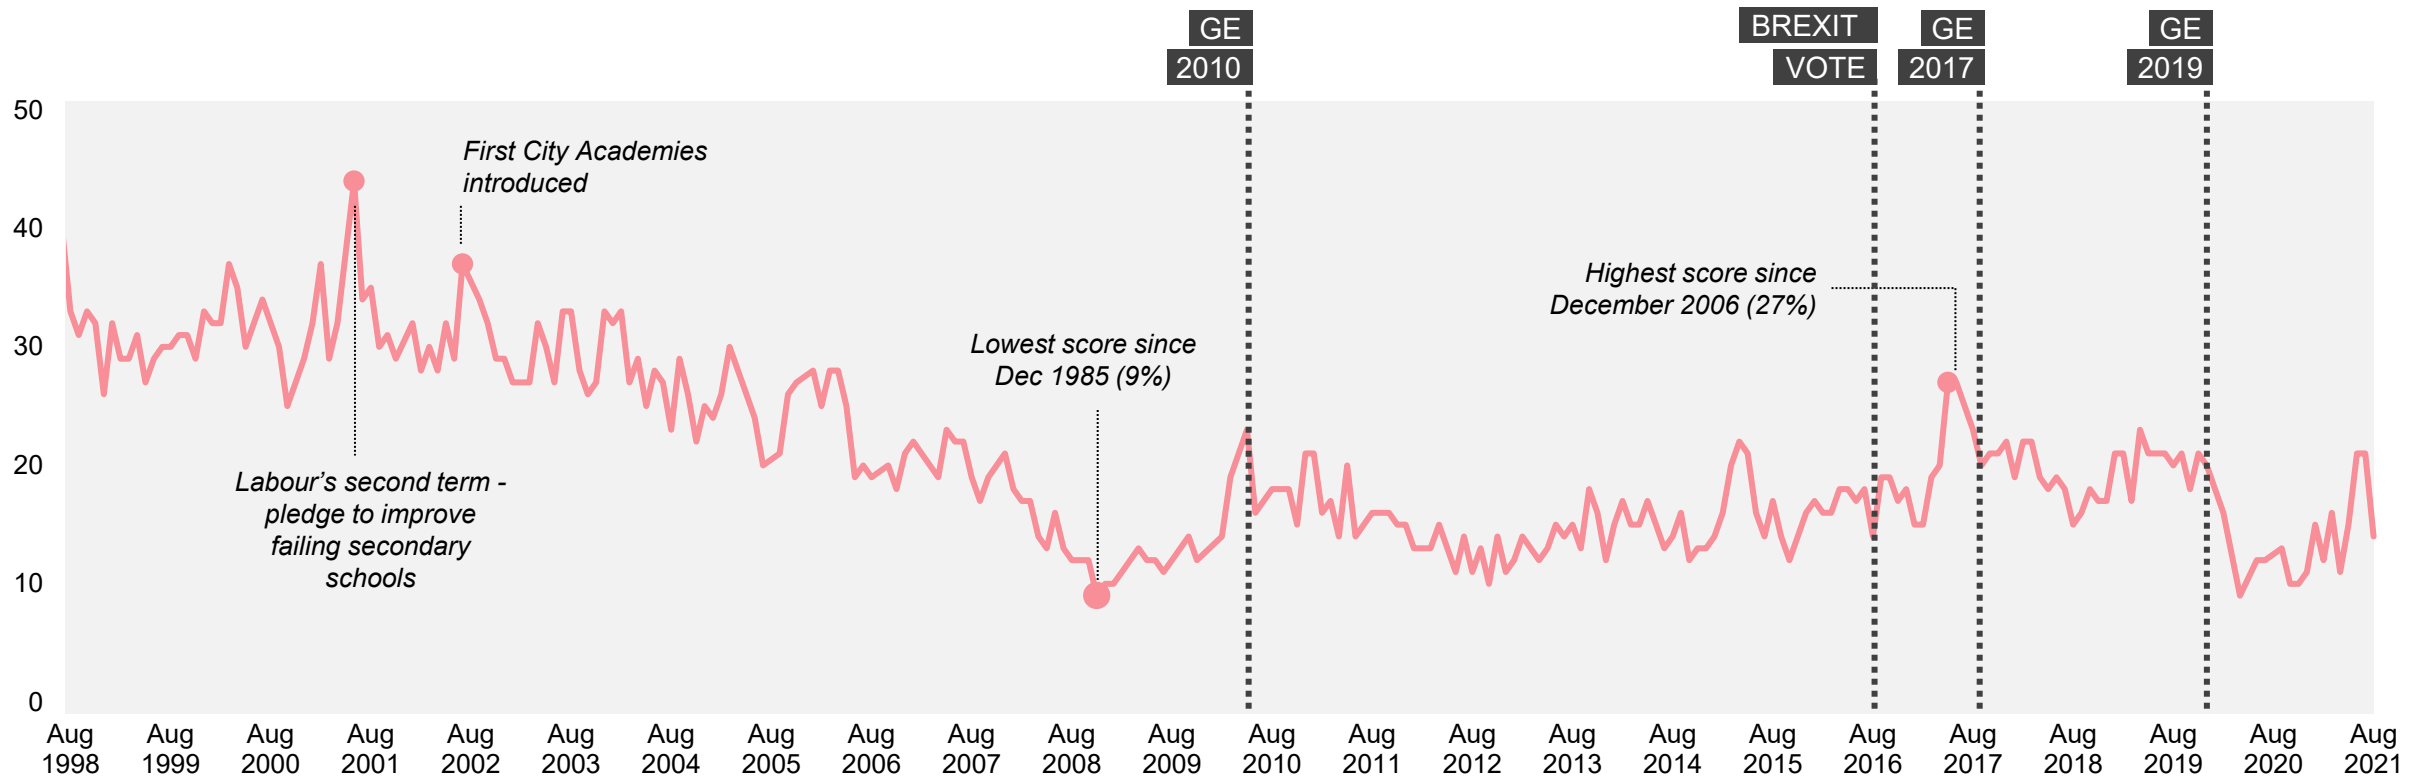

Source: Ipsos MORI Issues Index

Immigration / Immigrants

What do you see as the most/other important issues facing Britain today?

Base: representative sample of c. 1,000 British adults age 18+ each month, interviewed face-to-face in home
N.B. April 2020 data onwards is collected by telephone; previous months are face-to-face

Source: Ipsos MORI Issues Index

Unemployment / Factory closure / Lack of industry

What do you see as the most/other important issues facing Britain today?

Base: representative sample of c. 1,000 British adults age 18+ each month, interviewed face-to-face in home
 N.B. April 2020 data onwards is collected by telephone; previous months are face-to-face

Source: Ipsos MORI Issues Index

Education / Schools

What do you see as the most/other important issues facing Britain today?

Base: representative sample of c. 1,000 British adults age 18+ each month, interviewed face-to-face in home
N.B. April 2020 data onwards is collected by telephone; previous months are face-to-face