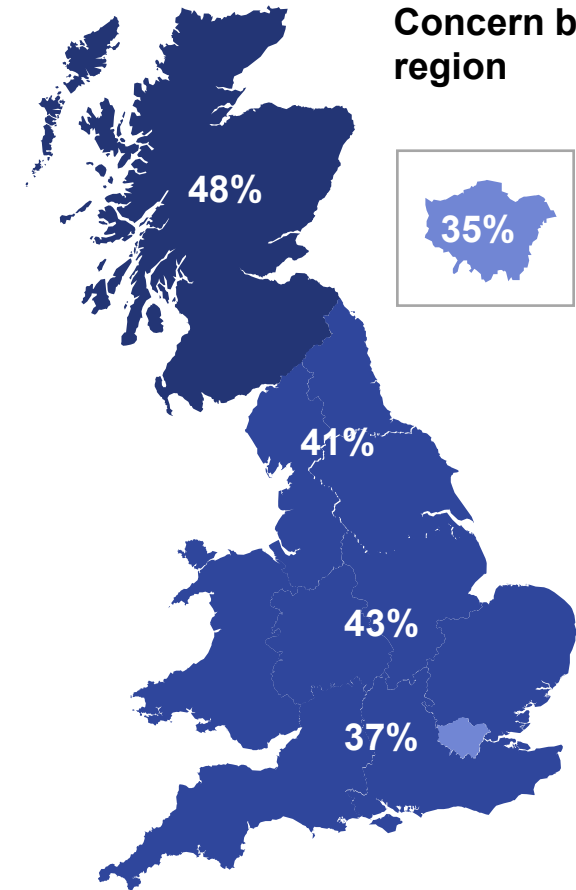

Source: Ipsos MORI Issues Index

Age group

What do you see as the most/other important issues facing Britain today?

Base: 1,013 British adults 18+, 6 - 13 August 2021

Source: Ipsos MORI Issues Index

Concern about coronavirus/pandemic disease by subgroup

What do you see as the most/other important issues facing Britain today?

Concern by key demographic groups:

Concern by age group:

Base: 1,013 British adults 18+, 6 - 13 August 2021

Concern by region

Source: Ipsos MORI Issues Index

Concern about pollution/climate change by subgroup

What do you see as the most/other important issues facing Britain today?

Concern by key demographic groups:

Concern by age group:

Base: 1,013 British adults 18+, 6 - 13 August 2021

Concern by region

Source: Ipsos MORI Issues Index

Concern about the economy by subgroup

What do you see as the most/other important issues facing Britain today?

Concern by key demographic groups:

Concern by age: