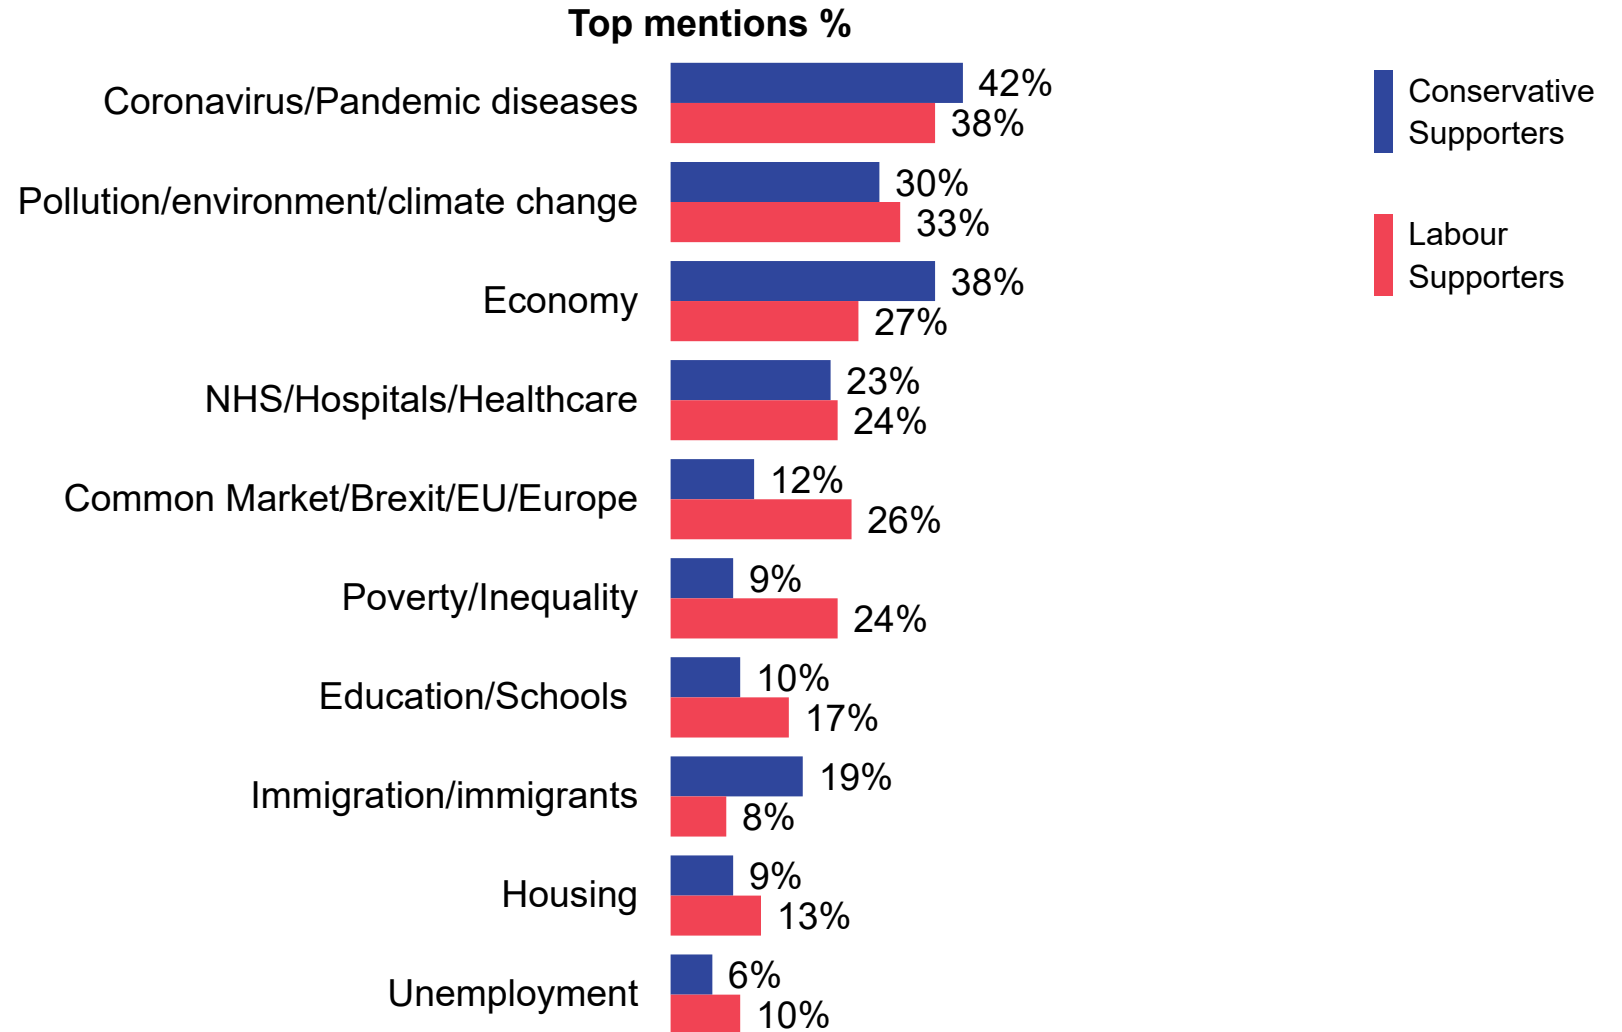

Source: Ipsos MORI Issues Index

Crime / Law & Order / Violence / Vandalism / ASB

What do you see as the most/other important issues facing Britain today?

Base: representative sample of c. 1,000 British adults age 18+ each month, interviewed face-to-face in home
 N.B. April 2020 data onwards is collected by telephone; previous months are face-to-face

Source: Ipsos MORI Issues Index

Defence / Foreign Affairs / International terrorism

What do you see as the most/other important issues facing Britain today?

Base: representative sample of c. 1,000 British adults age 18+ each month, interviewed face-to-face in home
 N.B. April 2020 data onwards is collected by telephone; previous months are face-to-face

Source: Ipsos MORI Issues Index

Poverty/inequality

What do you see as the most/other important issues facing Britain today?

Base: representative sample of c. 1,000 British adults age 18+ each month, interviewed face-to-face in home
N.B. April 2020 data onwards is collected by telephone; previous months are face-to-face

Source: Ipsos MORI Issues Index

Party support

What do you see as the most/other important issues facing Britain today?

Base: 1,013 British adults 18+, 6 - 13 August 2021

Source: Ipsos MORI Issues Index

Men and women