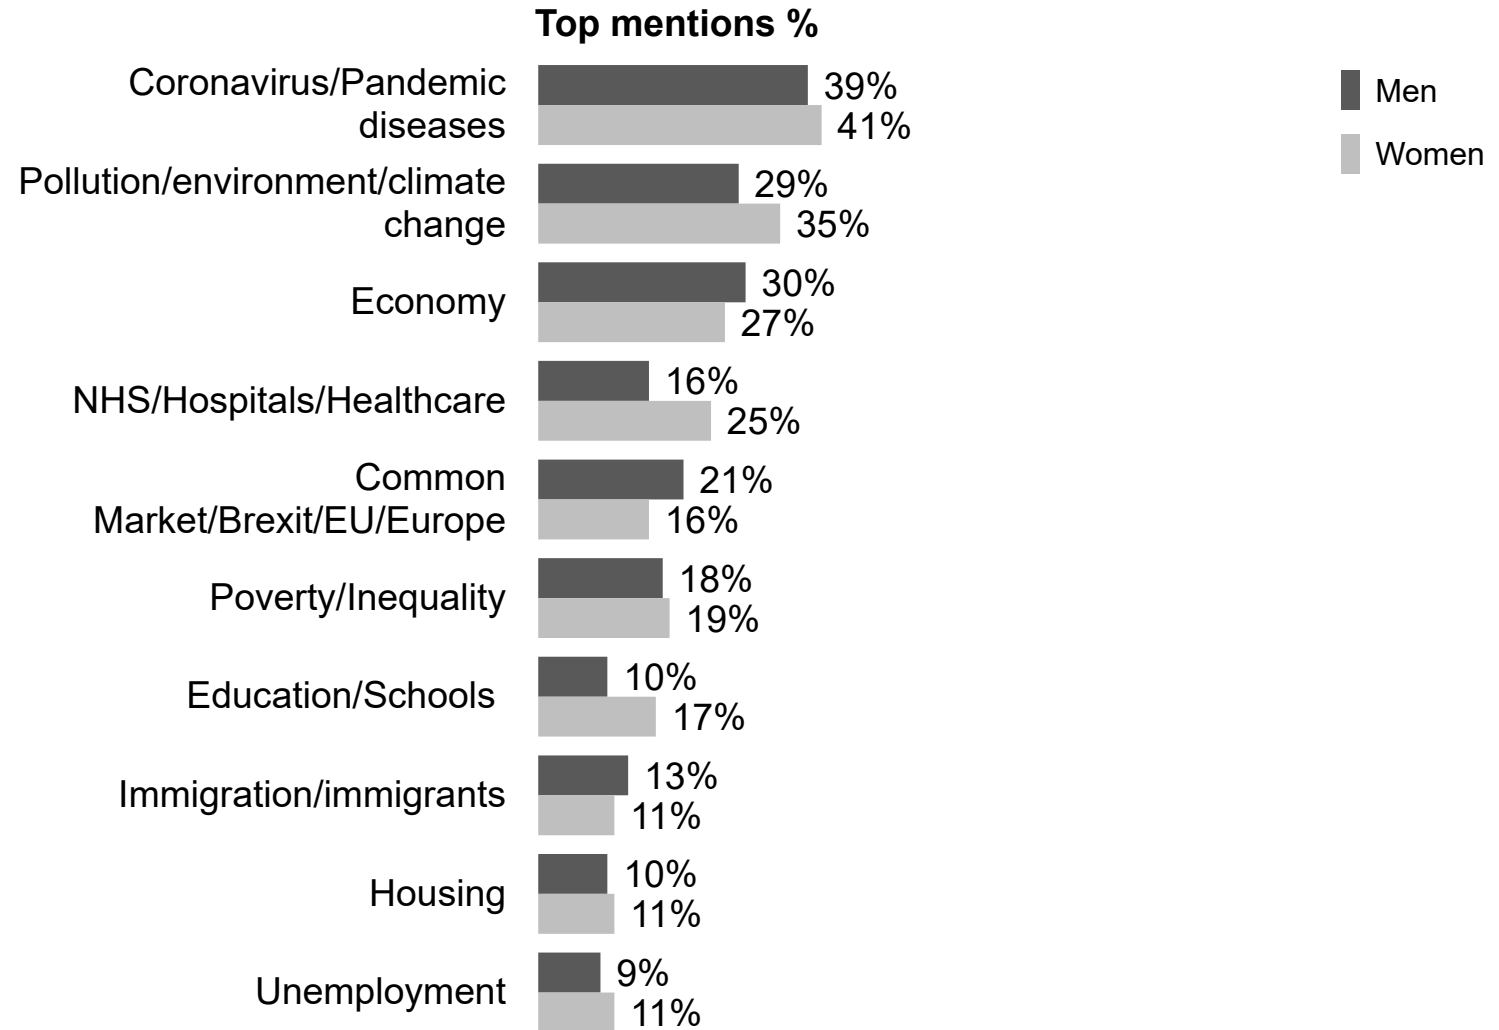

Source: Ipsos MORI Issues Index

Poverty/inequality

What do you see as the most/other important issues facing Britain today?

Base: representative sample of c. 1,000 British adults age 18+ each month, interviewed face-to-face in home
N.B. April 2020 data onwards is collected by telephone; previous months are face-to-face

Source: Ipsos MORI Issues Index

Party support

What do you see as the most/other important issues facing Britain today?

Base: 1,013 British adults 18+, 6 - 13 August 2021

Source: Ipsos MORI Issues Index

Men and women

What do you see as the most/other important issues facing Britain today?

Base: 1,013 British adults 18+, 6 - 13 August 2021

Source: Ipsos MORI Issues Index

Social grade

What do you see as the most/other important issues facing Britain today?

Base: 1,013 British adults 18+, 6 - 13 August 2021

Source: Ipsos MORI Issues Index

Ethnic background

What do you see as the most/other important issues facing Britain today?

Base: 1,013 British adults 18+, 6 - 13 August 2021