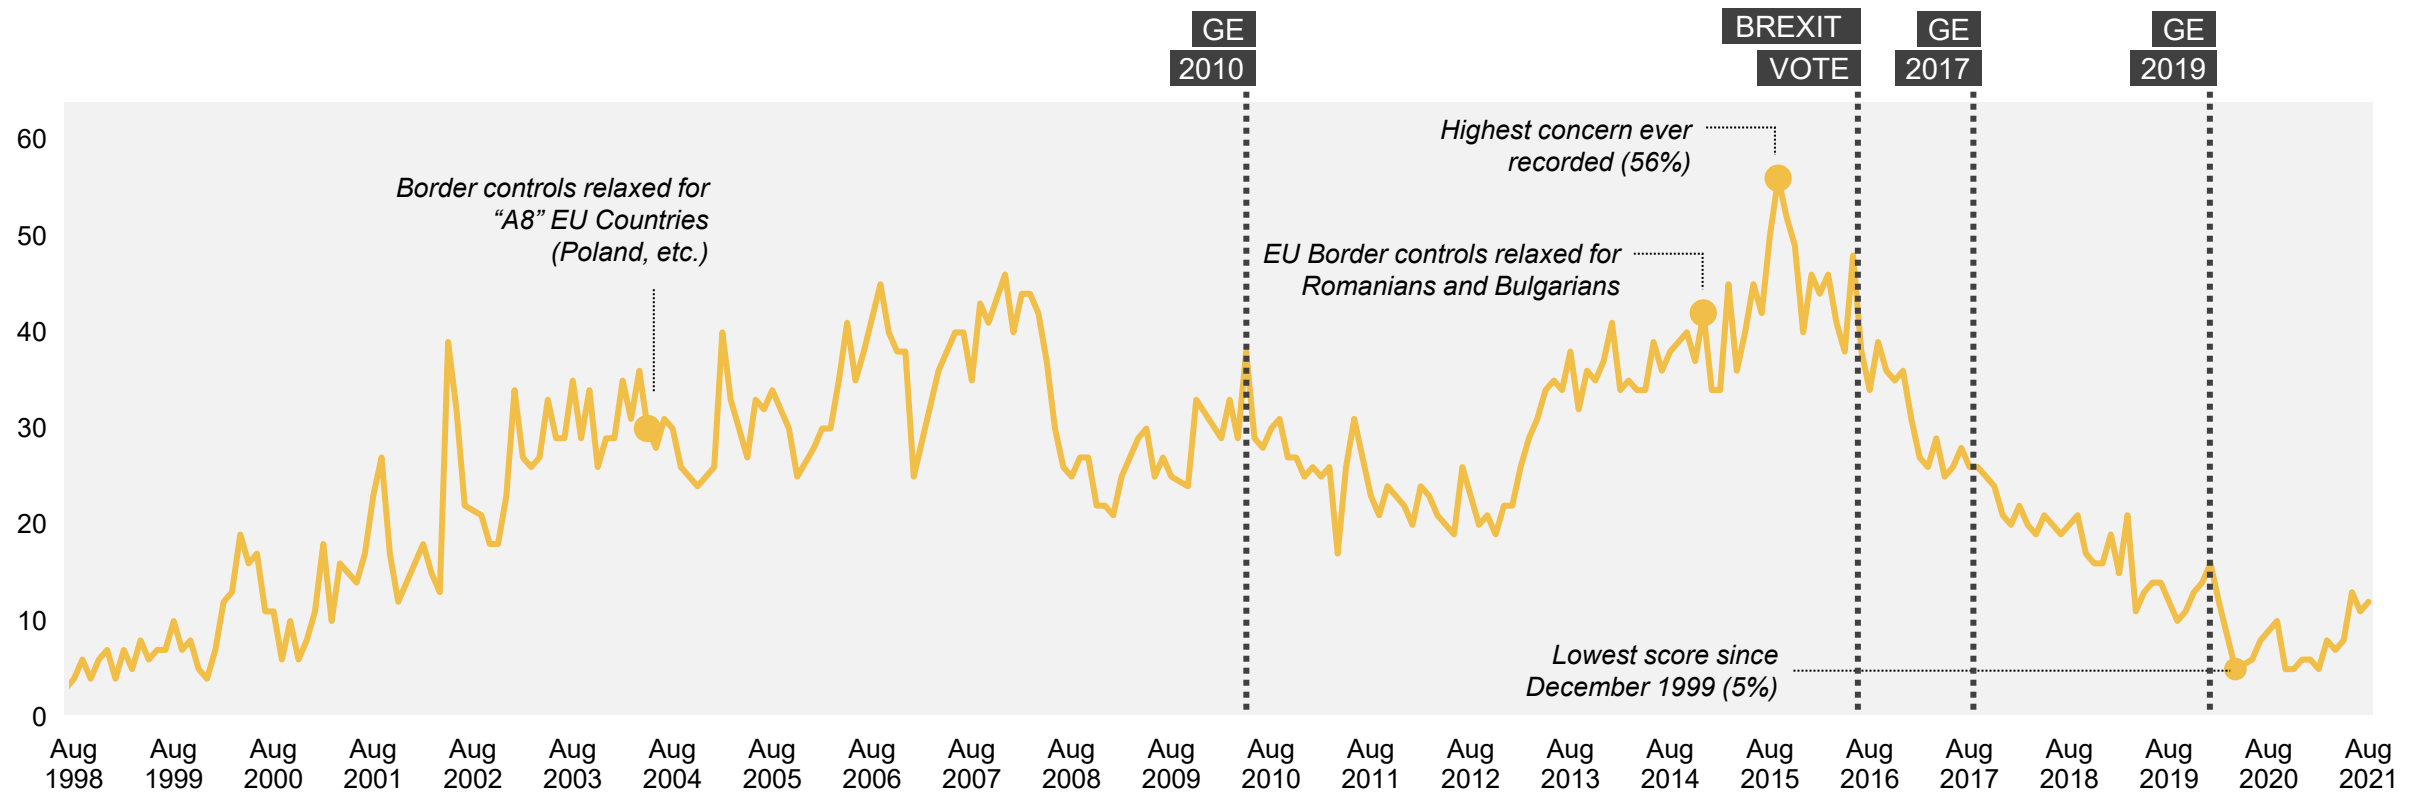

Source: Ipsos MORI Issues Index

Pollution / Environment / Climate change

What do you see as the most/other important issues facing Britain today?

Base: representative sample of c. 1,000 British adults age 18+ each month, interviewed face-to-face in home
N.B. April 2020 data onwards is collected by telephone; previous months are face-to-face

Source: Ipsos MORI Issues Index

Immigration / Immigrants

What do you see as the most/other important issues facing Britain today?

Base: representative sample of c. 1,000 British adults age 18+ each month, interviewed face-to-face in home
N.B. April 2020 data onwards is collected by telephone; previous months are face-to-face