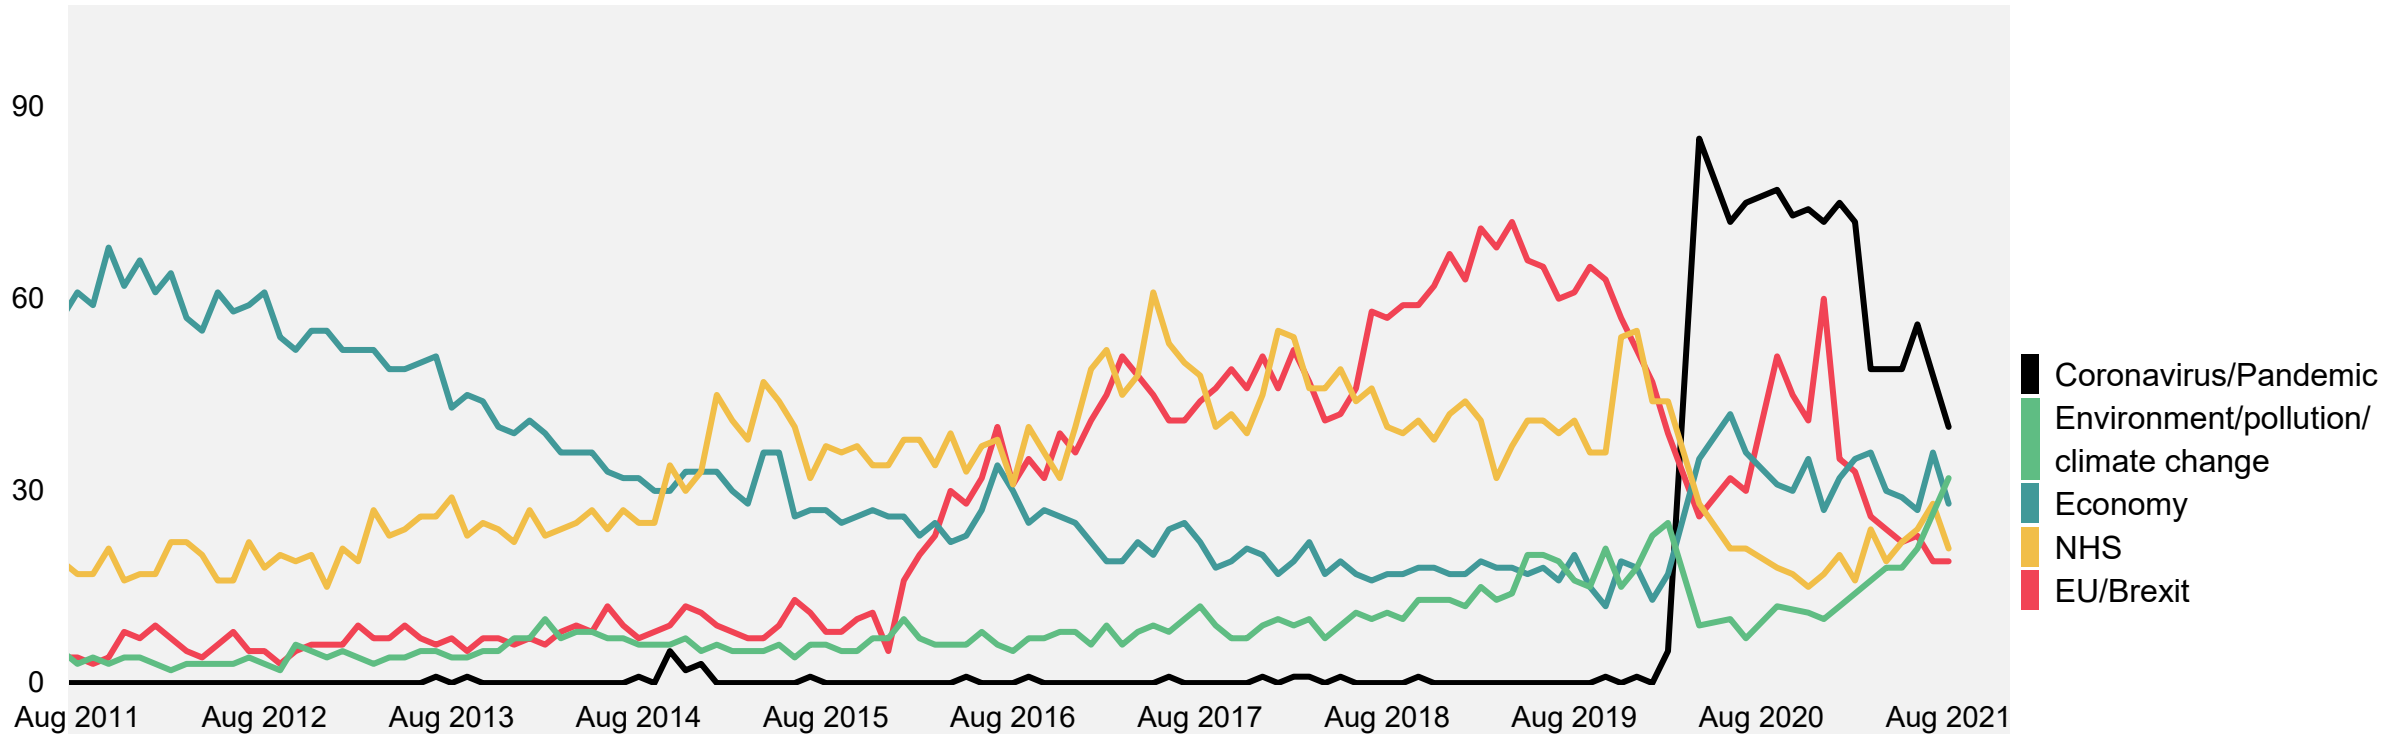

Ipsos MORI

August 2021

What do you see as the most/other important issues facing Britain today?

Base: 1,013 British adults 18+, 6 – 13 August 2021

Source: Ipsos MORI Issues Index

August 2021

What do you see as the most/other important issues facing Britain today?

Base: 1,013 British adults 18+, 6 - 13 August 2021

Source: Ipsos MORI Issues Index

Top five concerns: trend

What do you see as the most/other important issues facing Britain today?

Top mentions %

Base: representative sample of c. 1,000 British adults age 18+ each month, interviewed face-to-face in home
N.B. April 2020 data onwards is collected by telephone; previous months are face-to-face

Source: Ipsos MORI Issues Index

Single Biggest Issue 2010 - 2021

What do you see as the most important issue facing Britain today?

Top mentions %

Base: representative sample of c. 1,000 British adults age 18+ each month, interviewed face-to-face in home
 N.B. April 2020 data onwards is collected by telephone; previous months are face-to-face