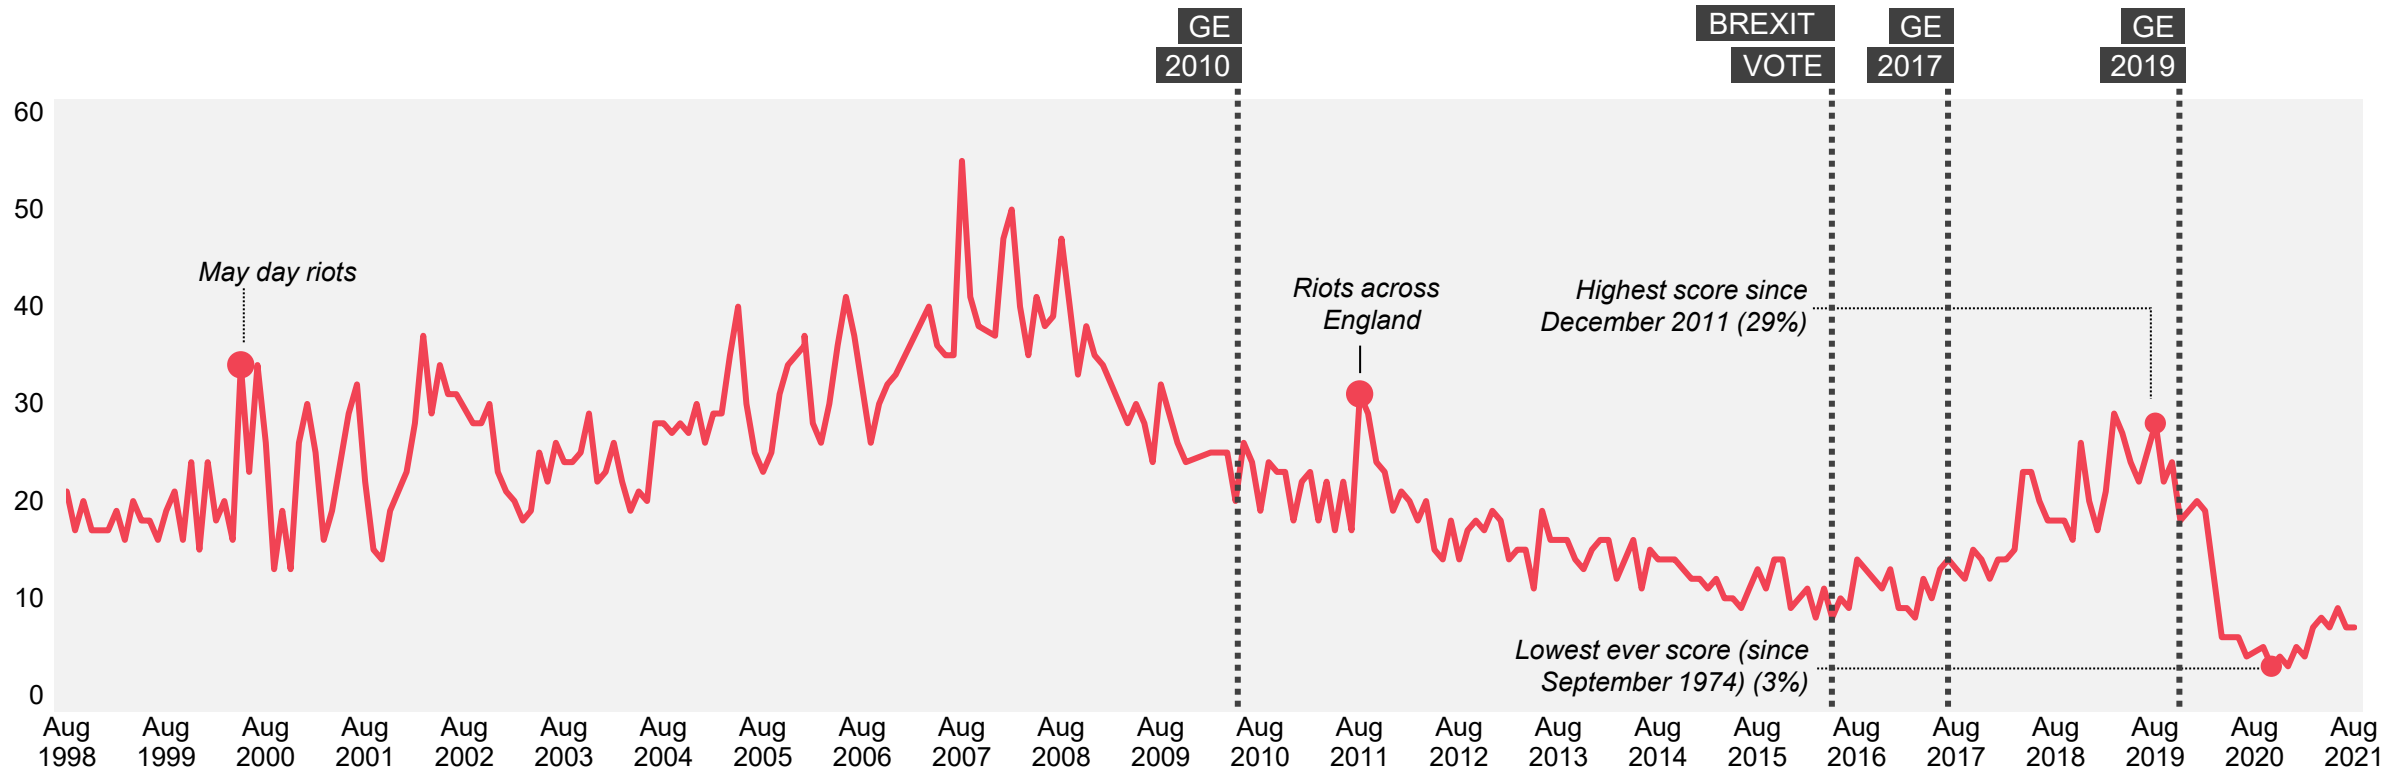

Source: Ipsos MORI Issues Index

Education / Schools

What do you see as the most/other important issues facing Britain today?

Base: representative sample of c. 1,000 British adults age 18+ each month, interviewed face-to-face in home
N.B. April 2020 data onwards is collected by telephone; previous months are face-to-face

Source: Ipsos MORI Issues Index

Crime / Law & Order / Violence / Vandalism / ASB

What do you see as the most/other important issues facing Britain today?

Base: representative sample of c. 1,000 British adults age 18+ each month, interviewed face-to-face in home
 N.B. April 2020 data onwards is collected by telephone; previous months are face-to-face