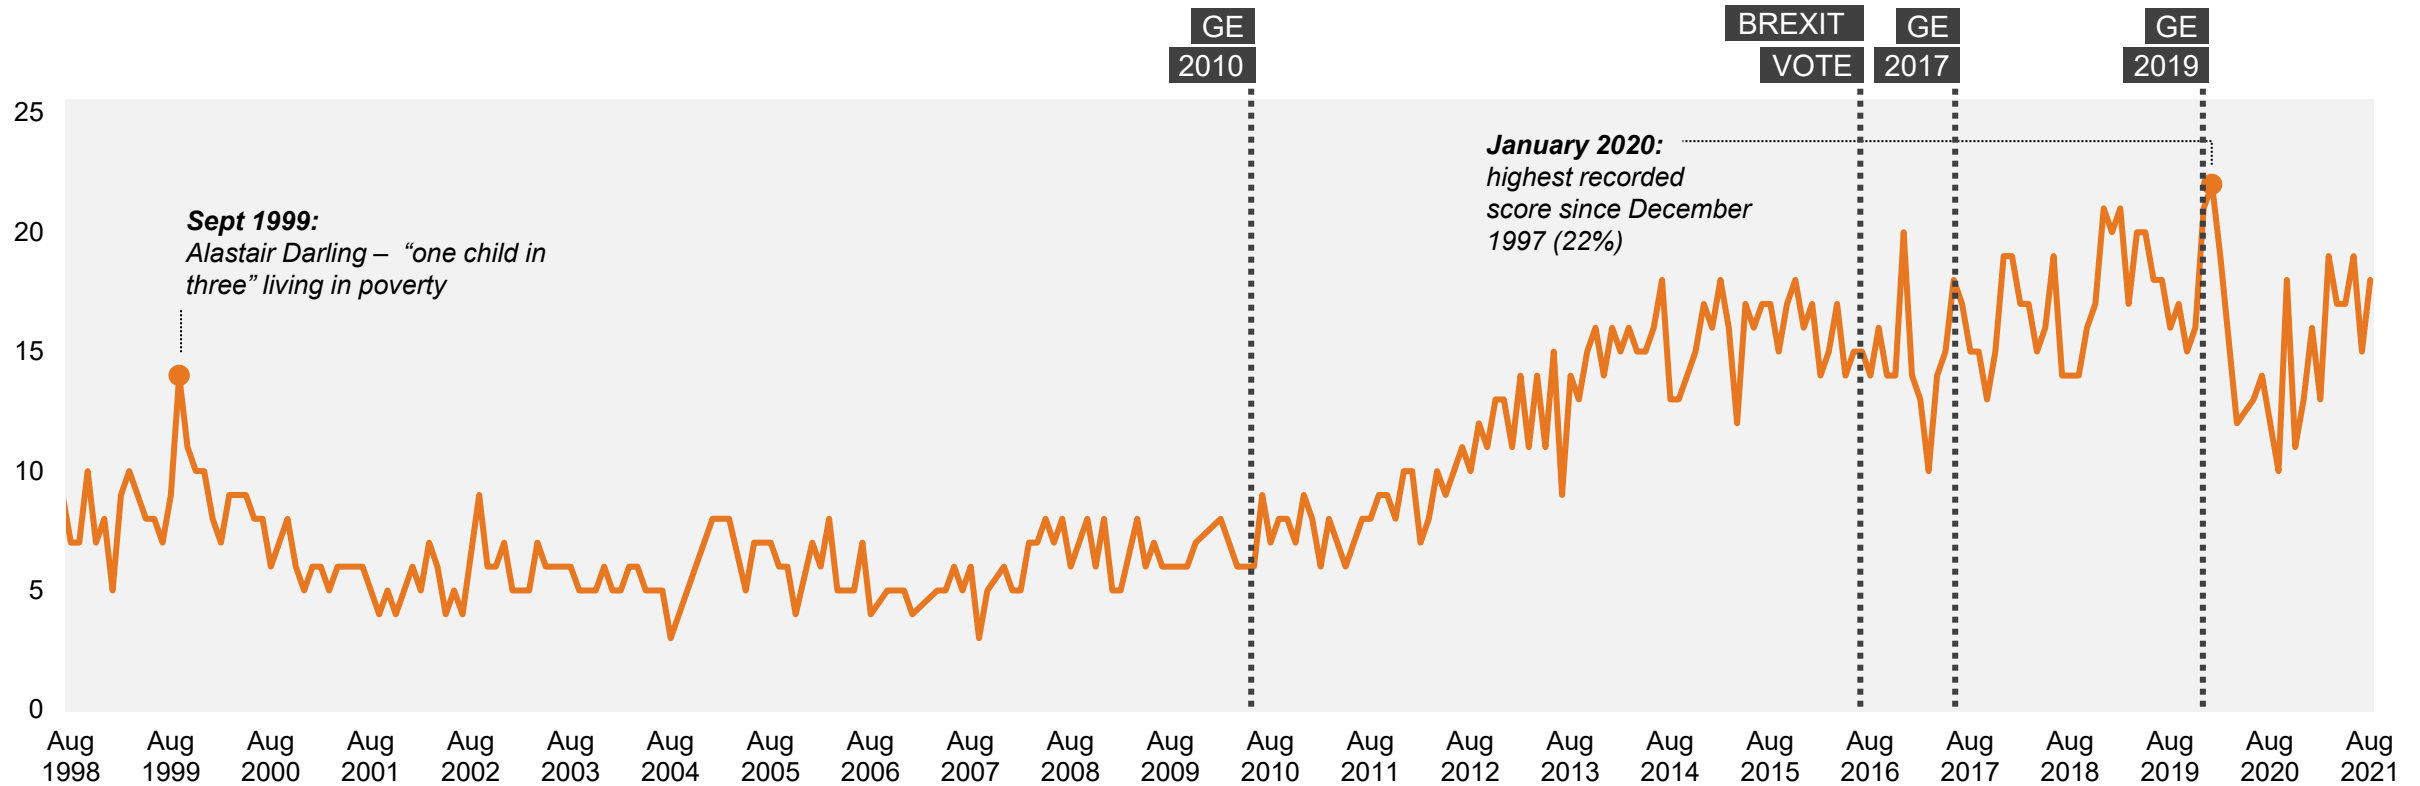

Source: Ipsos MORI Issues Index

Defence / Foreign Affairs / International terrorism

What do you see as the most/other important issues facing Britain today?

Base: representative sample of c. 1,000 British adults age 18+ each month, interviewed face-to-face in home
 N.B. April 2020 data onwards is collected by telephone; previous months are face-to-face

Source: Ipsos MORI Issues Index

Poverty/inequality

What do you see as the most/other important issues facing Britain today?

Base: representative sample of c. 1,000 British adults age 18+ each month, interviewed face-to-face in home
N.B. April 2020 data onwards is collected by telephone; previous months are face-to-face