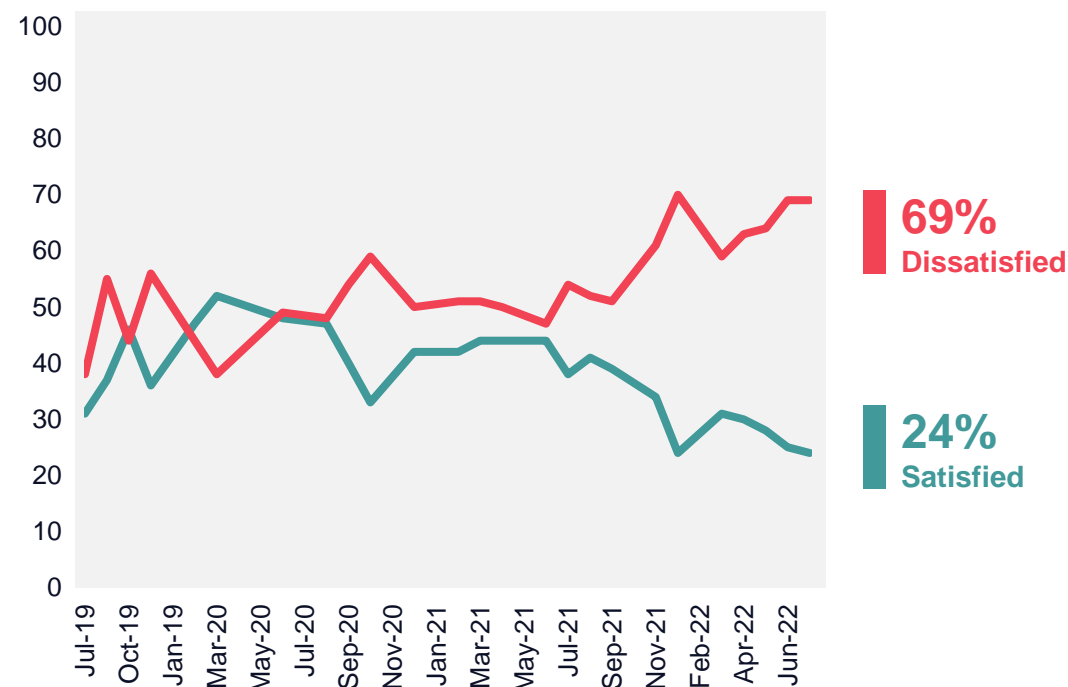

Base: 1,052 British adults 18+, 21st – 27th July 2022. Swing is calculated as the average of change in % "satisfied" and % "dissatisfied"

Source: Ipsos Political Monitor

Boris Johnson: Satisfaction

Are you satisfied or dissatisfied with the way Boris Johnson is doing his job as prime minister?

July 2022

Base: 1,052 British adults 18+, 21st – 27th July 2022

July 2019 – July 2022

Source: Ipsos Political Monitor

Boris Johnson: Satisfaction among Conservative supporters

Are you satisfied or dissatisfied with the way Boris Johnson is doing his job as prime minister?

July 2022

Base: 260 Conservative party supporters aged 18+, 21st – 27th July 2022

July 2019 – July 2022

Source: Ipsos Political Monitor

Net satisfaction with Prime Ministers (1979-2022)

How satisfied or dissatisfied are you with the way ... is doing his/her job as prime minister?