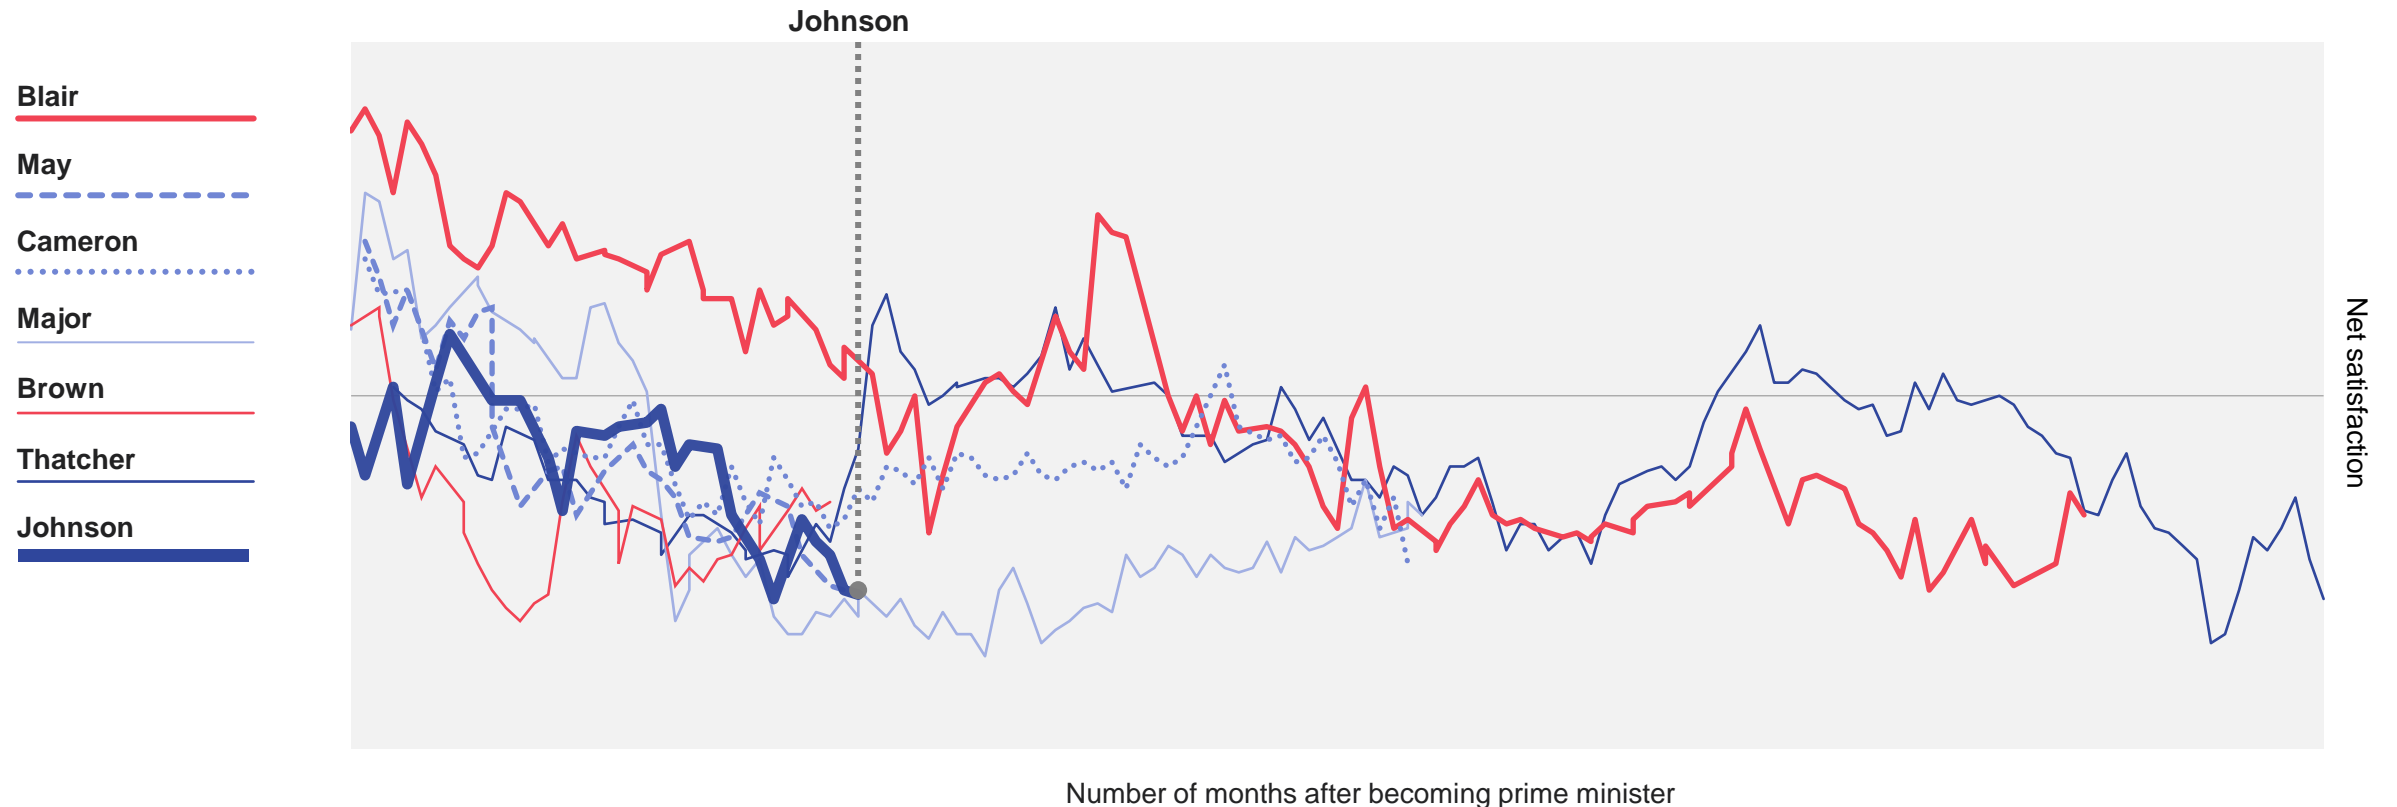

July 2022

Base: 1,052 British adults 18+, 21st – 27th July 2022

July 2019 – July 2022

Source: Ipsos Political Monitor

Boris Johnson: Satisfaction among Conservative supporters

Are you satisfied or dissatisfied with the way Boris Johnson is doing his job as prime minister?

July 2022

Base: 260 Conservative party supporters aged 18+, 21st – 27th July 2022

July 2019 – July 2022

Source: Ipsos Political Monitor

Net satisfaction with Prime Ministers (1979-2022)

How satisfied or dissatisfied are you with the way ... is doing his/her job as prime minister?

Note: Data collected prior to February 2008 was collected via face-to-face methodology; data collected from February 2008 was via telephone
Base: c.1,000 British adults each month

Source: Ipsos UK Political Monitor