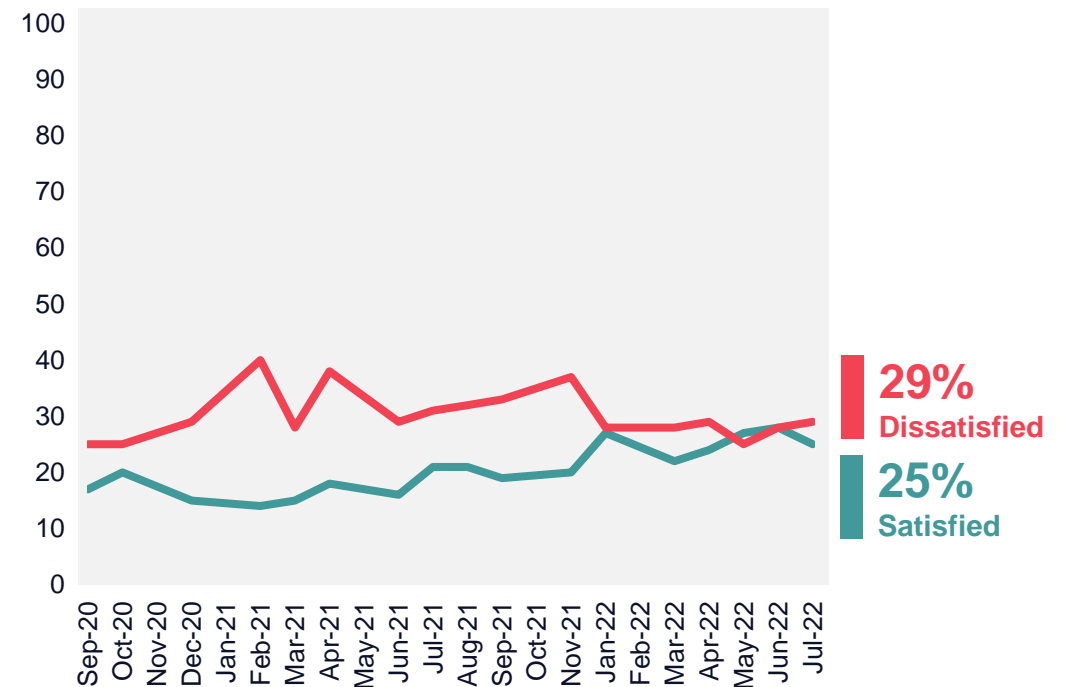

July 2022

Base: 342 Labour party supporters aged 18+, 21st – 27th July 2022

June 2020 – July 2022

Source: Ipsos Political Monitor

Net satisfaction with Opposition Leaders (1980 – 2022)

How satisfied or dissatisfied are you with the way ... is doing his job as leader of the ... Party?

Ed Davey: Satisfaction

Are you satisfied or dissatisfied with the way Ed Davey is doing his job as leader of the Liberal Democrats?

July 2022

Base: 1,052 British adults 18+, 21st – 27th July 2022

September 2020 – July 2022

Source: Ipsos Political Monitor

Is the Opposition ready to form the next Government?

To what extent, if at all, do you agree or disagree with the following?

Labour is ready to form the next Government

Base: 1,052 British adults 18+, 21st – 27th July 2022