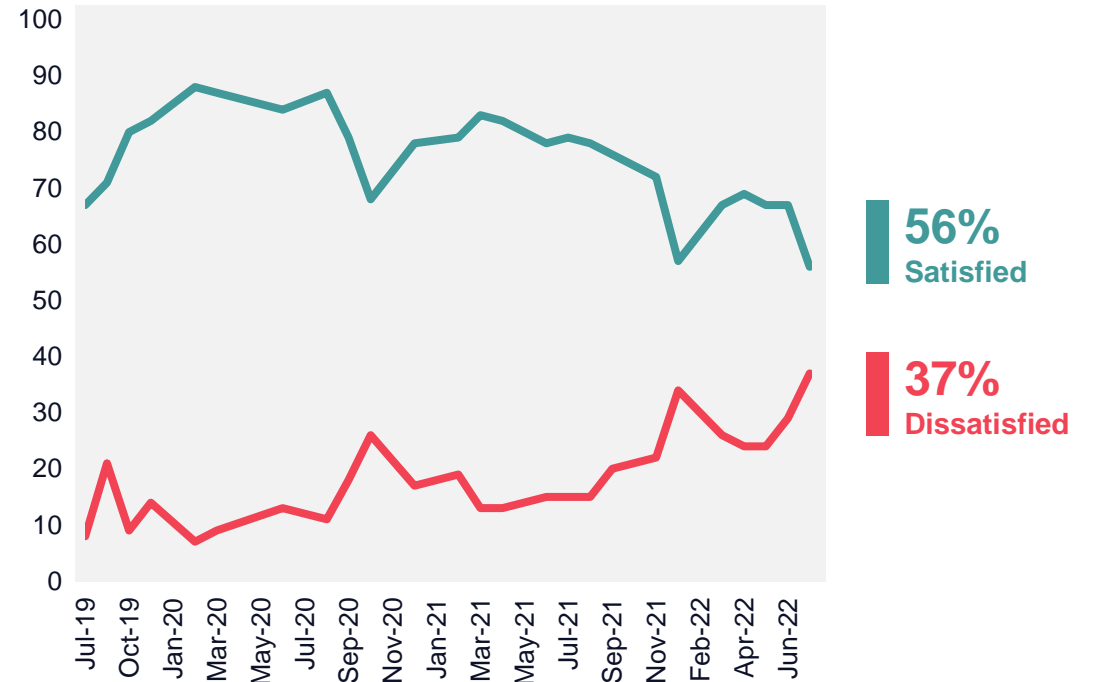

Base: 1,052 British adults 18+, 21st – 27th July 2022. Swing is calculated as the average of change in % "satisfied" and % "dissatisfied"

Source: Ipsos Political Monitor

Boris Johnson: Satisfaction

Are you satisfied or dissatisfied with the way Boris Johnson is doing his job as prime minister?

July 2022

Base: 1,052 British adults 18+, 21st – 27th July 2022

July 2019 – July 2022

Source: Ipsos Political Monitor

Boris Johnson: Satisfaction among Conservative supporters

Are you satisfied or dissatisfied with the way Boris Johnson is doing his job as prime minister?

July 2022

Base: 260 Conservative party supporters aged 18+, 21st – 27th July 2022

July 2019 – July 2022

Source: Ipsos Political Monitor

Net satisfaction with Prime Ministers (1979-2022)

How satisfied or dissatisfied are you with the way ... is doing his/her job as prime minister?