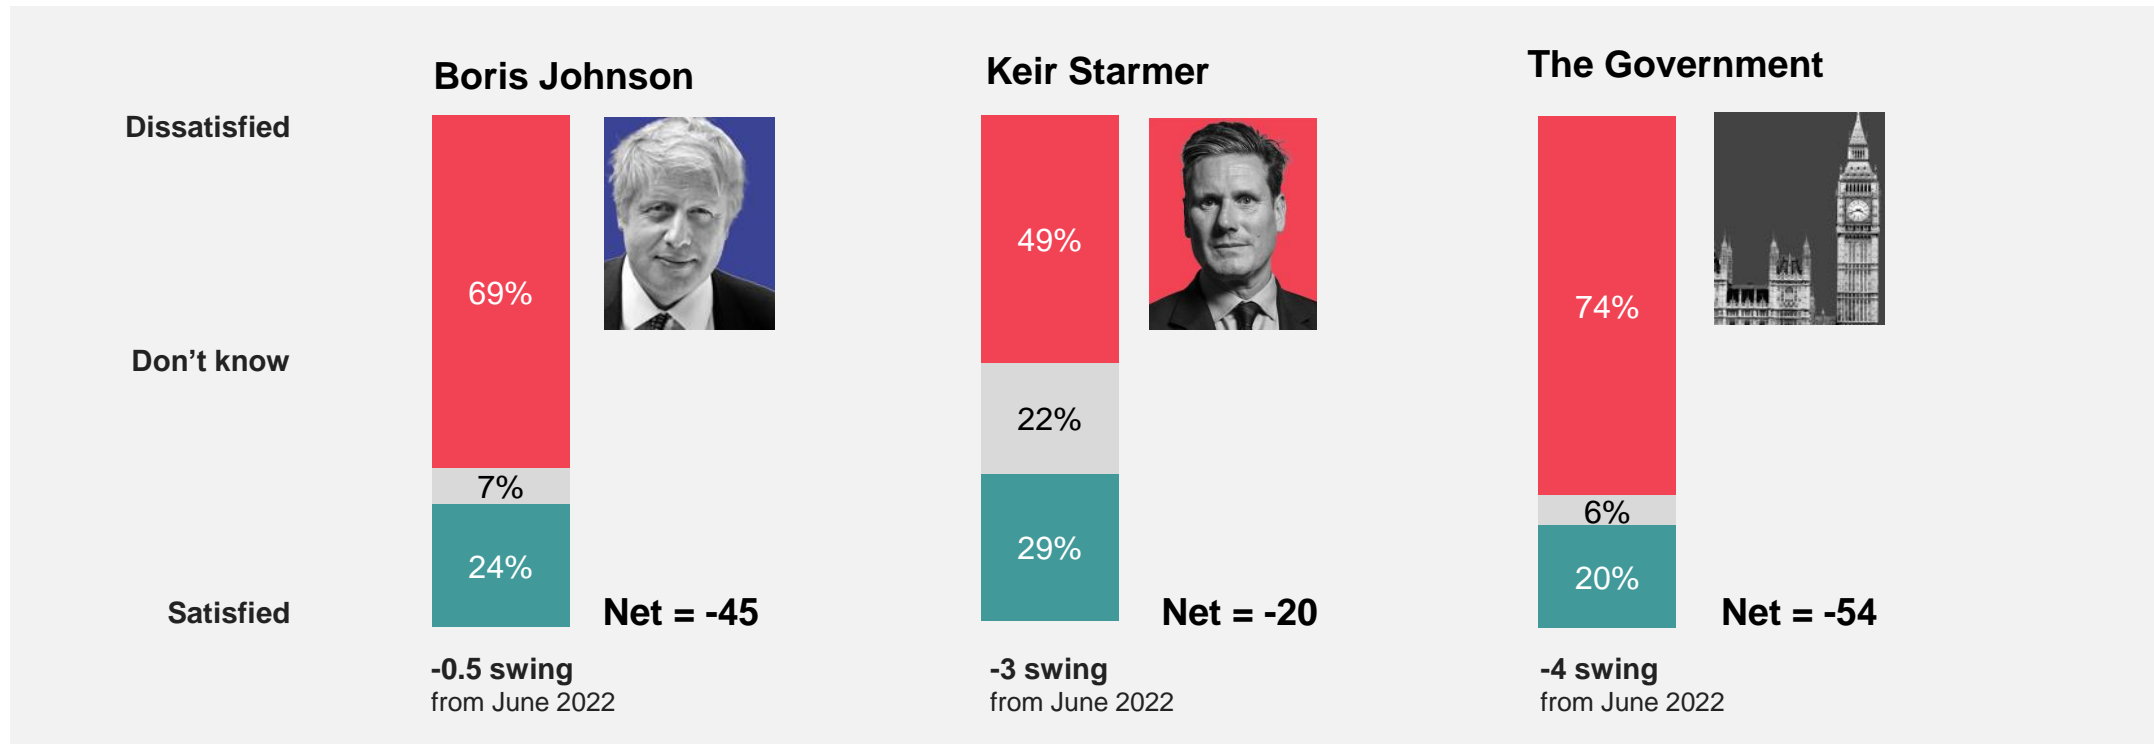

IPSOS POLITICAL MONITOR

July 2022

SATISFACTION
WITH GOVERNMENT
AND PARTY LEADERS

Satisfaction with leaders and the Government: July 2022

Are you satisfied or dissatisfied with the way.... is running the country / doing his job as Prime Minister /Leader of the Labour Party?

Base: 1,052 British adults 18+, 21st – 27th July 2022. Swing is calculated as the average of change in % "satisfied" and % "dissatisfied"

Source: Ipsos Political Monitor

Boris Johnson: Satisfaction

Are you satisfied or dissatisfied with the way Boris Johnson is doing his job as prime minister?

July 2022

Base: 1,052 British adults 18+, 21st – 27th July 2022

July 2019 – July 2022

Source: Ipsos Political Monitor

Boris Johnson: Satisfaction among Conservative supporters

Are you satisfied or dissatisfied with the way Boris Johnson is doing his job as prime minister?