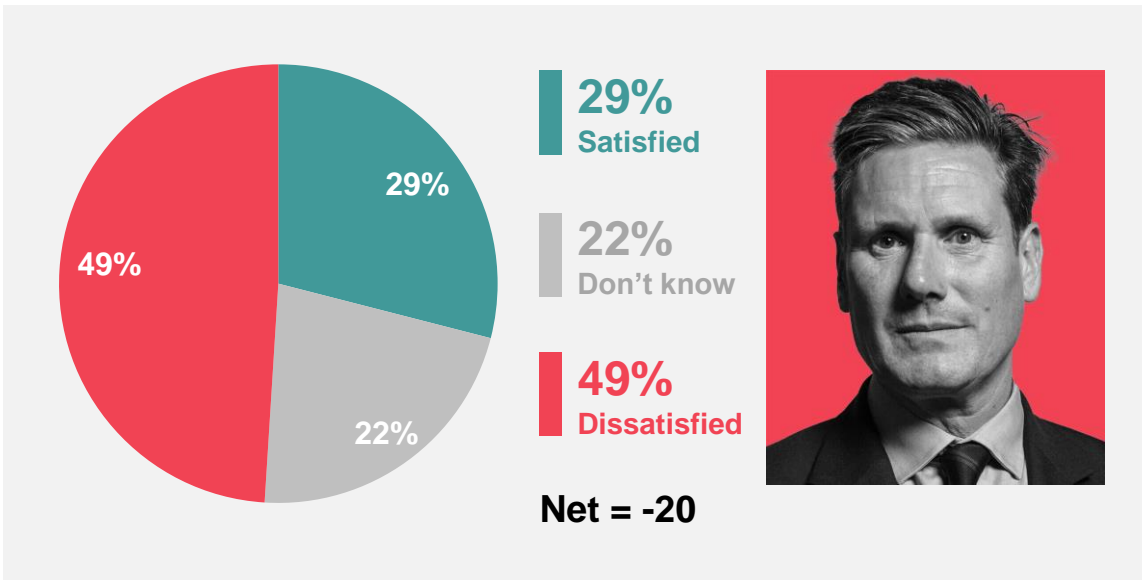

Net satisfaction with the Government (1979 – 2022)

How satisfied or dissatisfied are you with the way the government is running the country?

Note: Data collected prior to February 2008 was collected via face-to-face methodology; data collected from February 2008 was via telephone
Base: c.1,000 British adults each month

Source: Ipsos UK Political Monitor

Keir Starmer: Satisfaction

Are you satisfied or dissatisfied with the way Keir Starmer is doing his job as leader of the Labour Party?

July 2022

Base: 1,052 British adults 18+, 21st – 27th July 2022