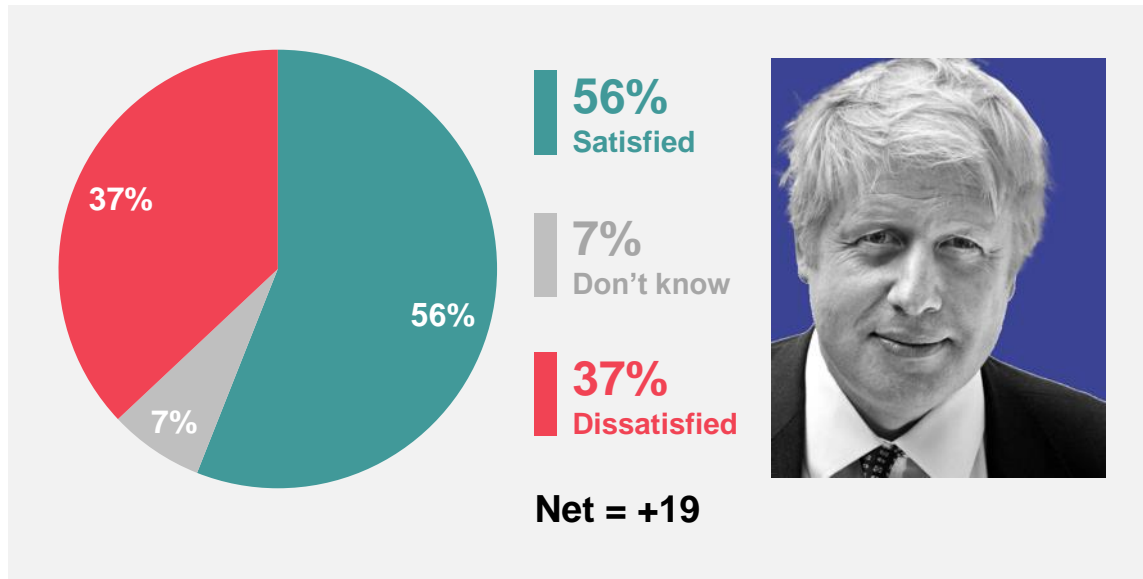

Base: 1,052 British adults 18+, 21st – 27th July 2022. Swing is calculated as the average of change in % "satisfied" and % "dissatisfied"

Source: Ipsos Political Monitor

Boris Johnson: Satisfaction

Are you satisfied or dissatisfied with the way Boris Johnson is doing his job as prime minister?

July 2022

Base: 1,052 British adults 18+, 21st – 27th July 2022

July 2019 – July 2022

Source: Ipsos Political Monitor

Boris Johnson: Satisfaction among Conservative supporters

Are you satisfied or dissatisfied with the way Boris Johnson is doing his job as prime minister?

July 2022

Base: 260 Conservative party supporters aged 18+, 21st – 27th July 2022

July 2019 – July 2022

Source: Ipsos Political Monitor

Net satisfaction with Prime Ministers (1979-2022)

How satisfied or dissatisfied are you with the way ... is doing his/her job as prime minister?