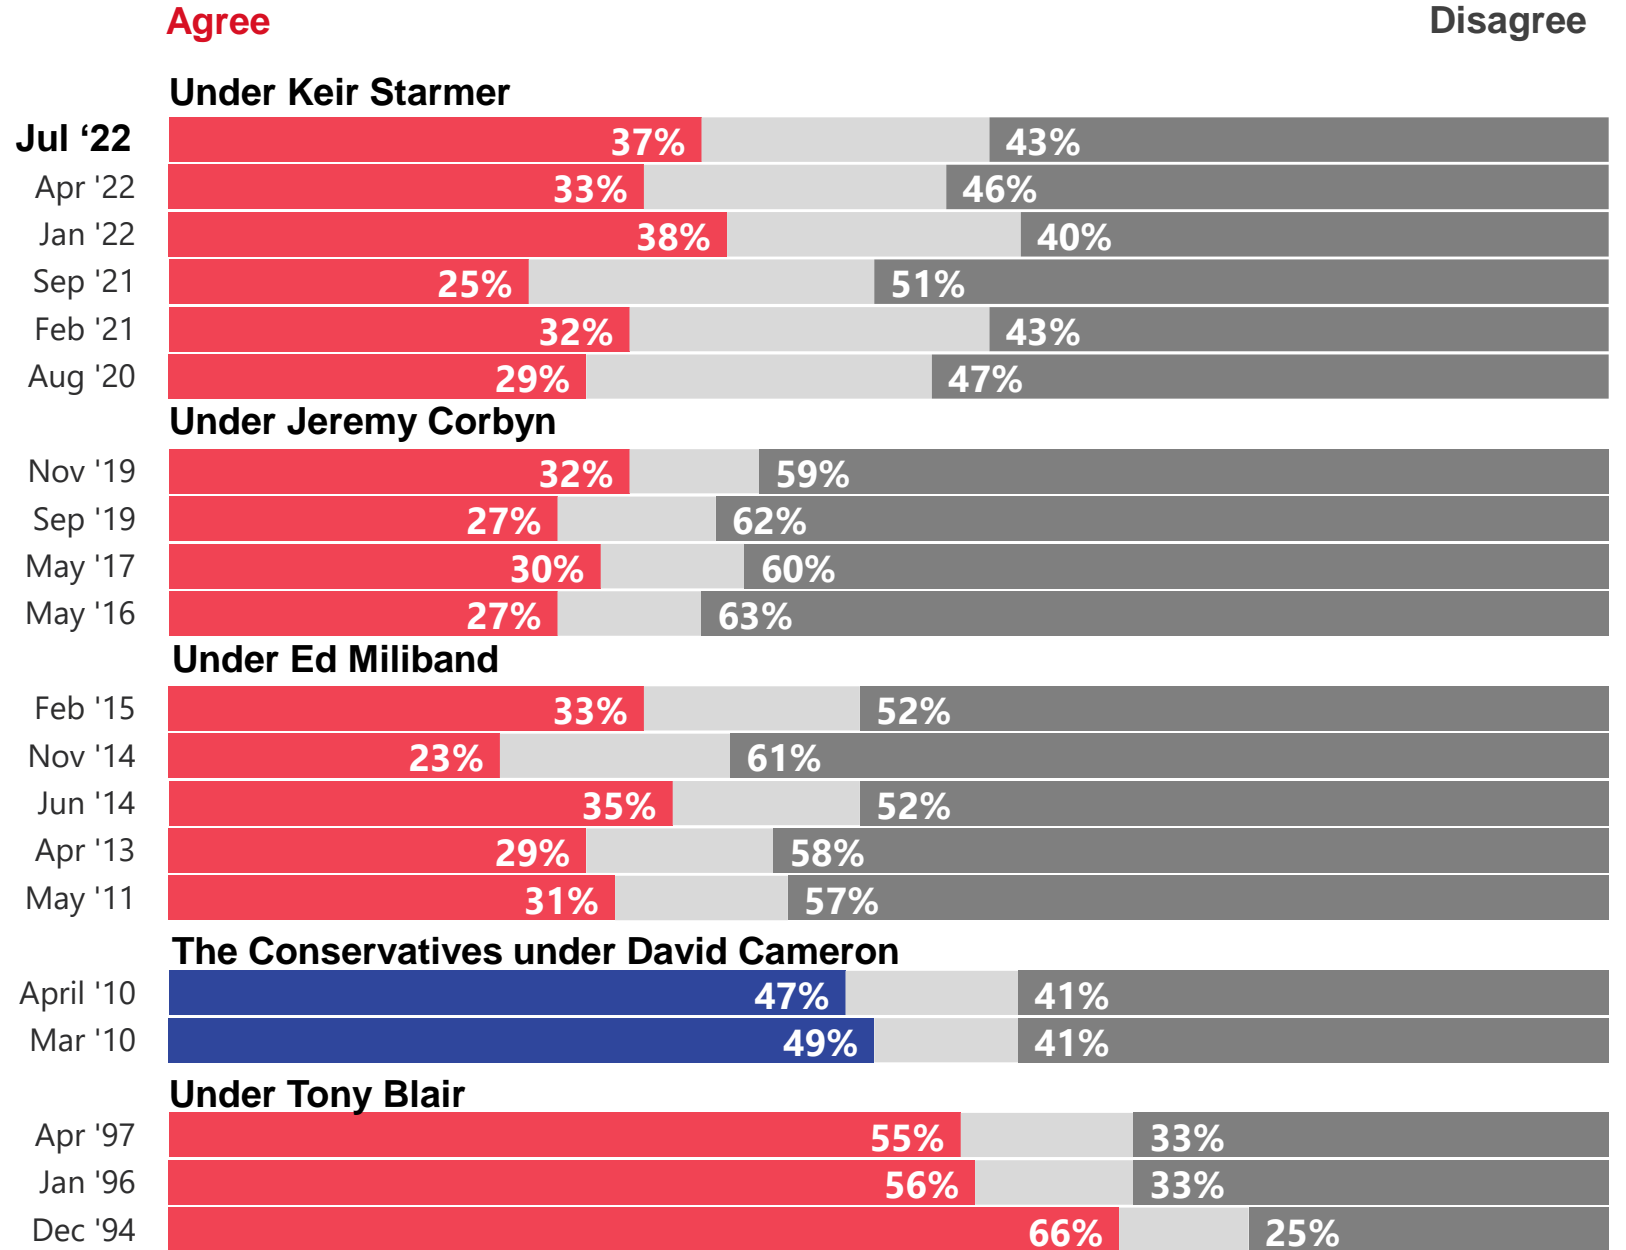

July 2022

Base: 342 Labour party supporters aged 18+, 21st – 27th July 2022

June 2020 – July 2022

Source: Ipsos Political Monitor

Net satisfaction with Opposition Leaders (1980 – 2022)

How satisfied or dissatisfied are you with the way ... is doing his job as leader of the ... Party?

Ed Davey: Satisfaction

Are you satisfied or dissatisfied with the way Ed Davey is doing his job as leader of the Liberal Democrats?

July 2022

Base: 1,052 British adults 18+, 21st – 27th July 2022

September 2020 – July 2022

Source: Ipsos Political Monitor

Is the Opposition ready to form the next Government?

To what extent, if at all, do you agree or disagree with the following?

Labour is ready to form the next Government

Base: 1,052 British adults 18+, 21st – 27th July 2022