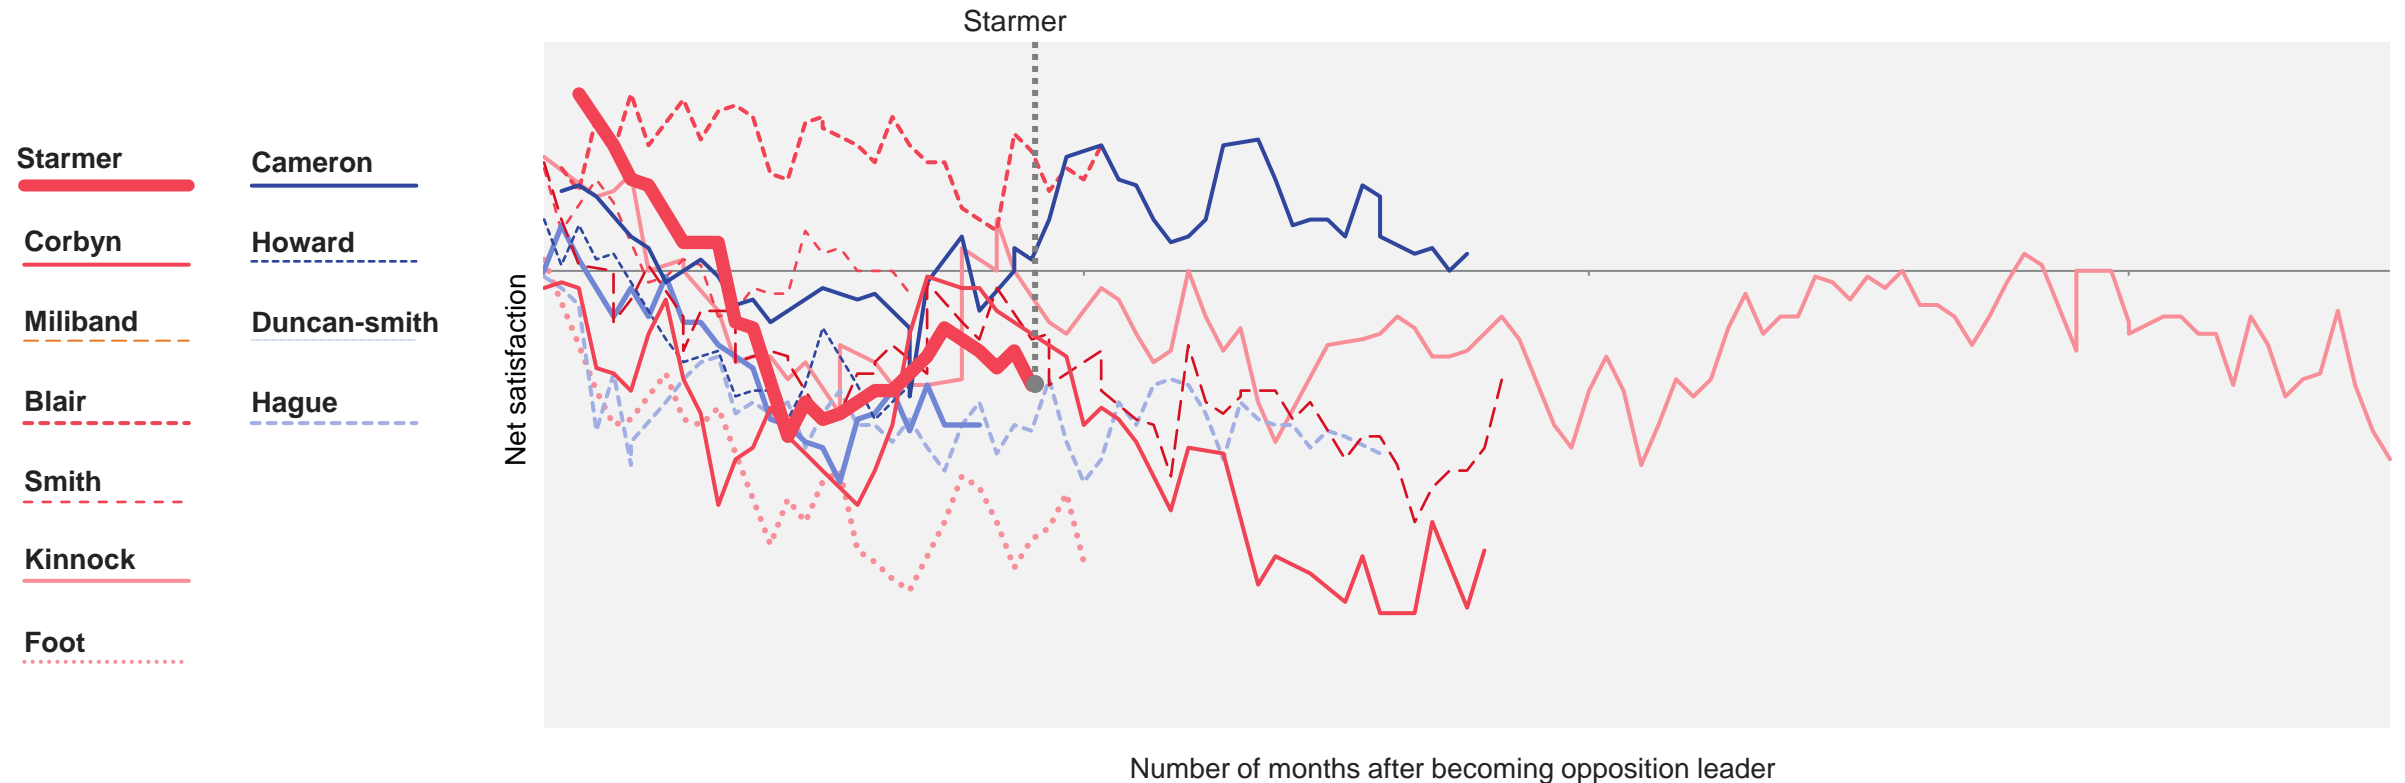

July 2022

Base: 342 Labour party supporters aged 18+, 21st – 27th July 2022

June 2020 – July 2022

Source: Ipsos Political Monitor

Net satisfaction with Opposition Leaders (1980 – 2022)

How satisfied or dissatisfied are you with the way ... is doing his job as leader of the ... Party?