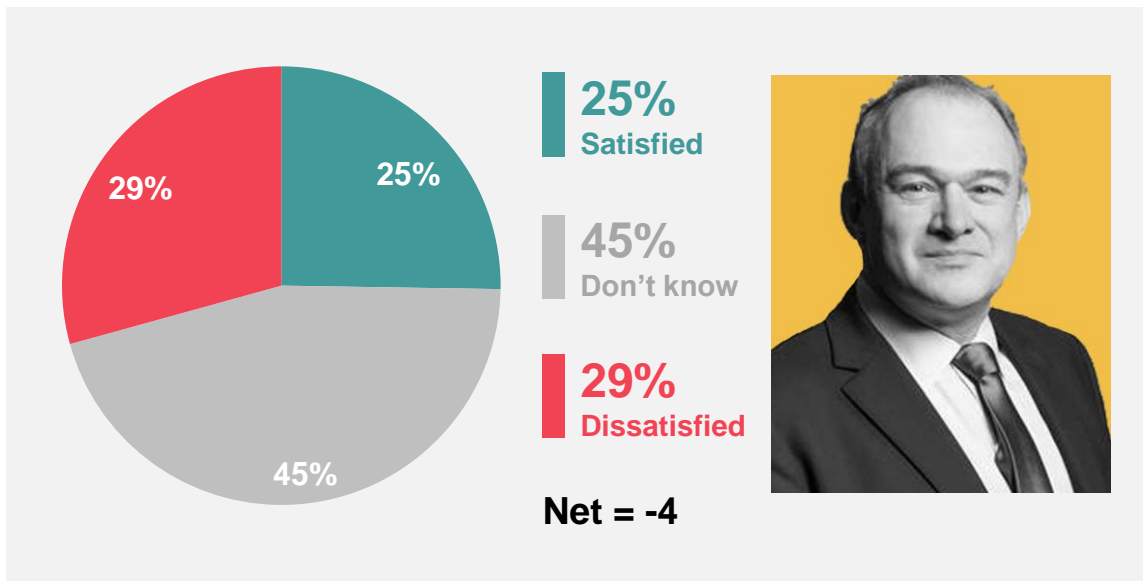

July 2022

Base: 342 Labour party supporters aged 18+, 21st – 27th July 2022

June 2020 – July 2022

Source: Ipsos Political Monitor

Net satisfaction with Opposition Leaders (1980 – 2022)

How satisfied or dissatisfied are you with the way ... is doing his job as leader of the ... Party?

Note: Data collected prior to February 2008 was collected via face-to-face methodology; data collected from February 2008 was via telephone
Base: c.1,000 British adults each month

Source: Ipsos UK Political Monitor

Ed Davey: Satisfaction

Are you satisfied or dissatisfied with the way Ed Davey is doing his job as leader of the Liberal Democrats?

July 2022

Base: 1,052 British adults 18+, 21st – 27th July 2022

September 2020 – July 2022