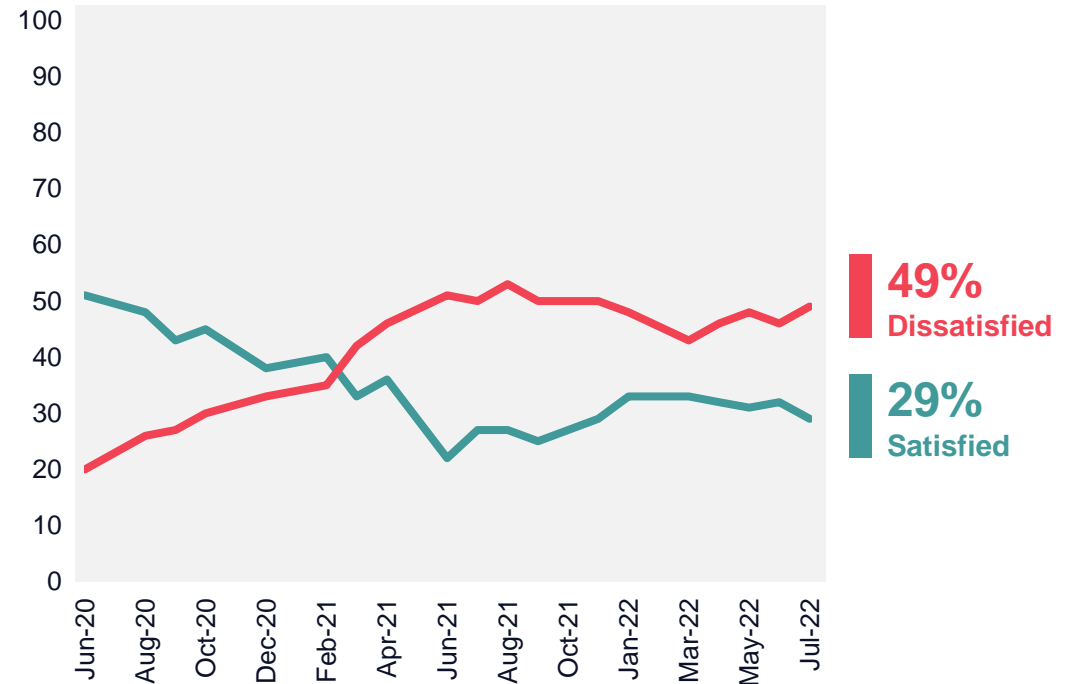

Net satisfaction with the Government (1979 – 2022)

How satisfied or dissatisfied are you with the way the government is running the country?

Note: Data collected prior to February 2008 was collected via face-to-face methodology; data collected from February 2008 was via telephone
Base: c.1,000 British adults each month

Source: Ipsos UK Political Monitor

Keir Starmer: Satisfaction

Are you satisfied or dissatisfied with the way Keir Starmer is doing his job as leader of the Labour Party?

July 2022

Base: 1,052 British adults 18+, 21st – 27th July 2022

June 2020 – July 2022

Source: Ipsos Political Monitor

Keir Starmer: Satisfaction amongst Labour supporters

Are you satisfied or dissatisfied with the way Keir Starmer is doing his job as leader of the Labour Party?

July 2022

Base: 342 Labour party supporters aged 18+, 21st – 27th July 2022

June 2020 – July 2022

Source: Ipsos Political Monitor

Net satisfaction with Opposition Leaders (1980 – 2022)

How satisfied or dissatisfied are you with the way ... is doing his job as leader of the ... Party?