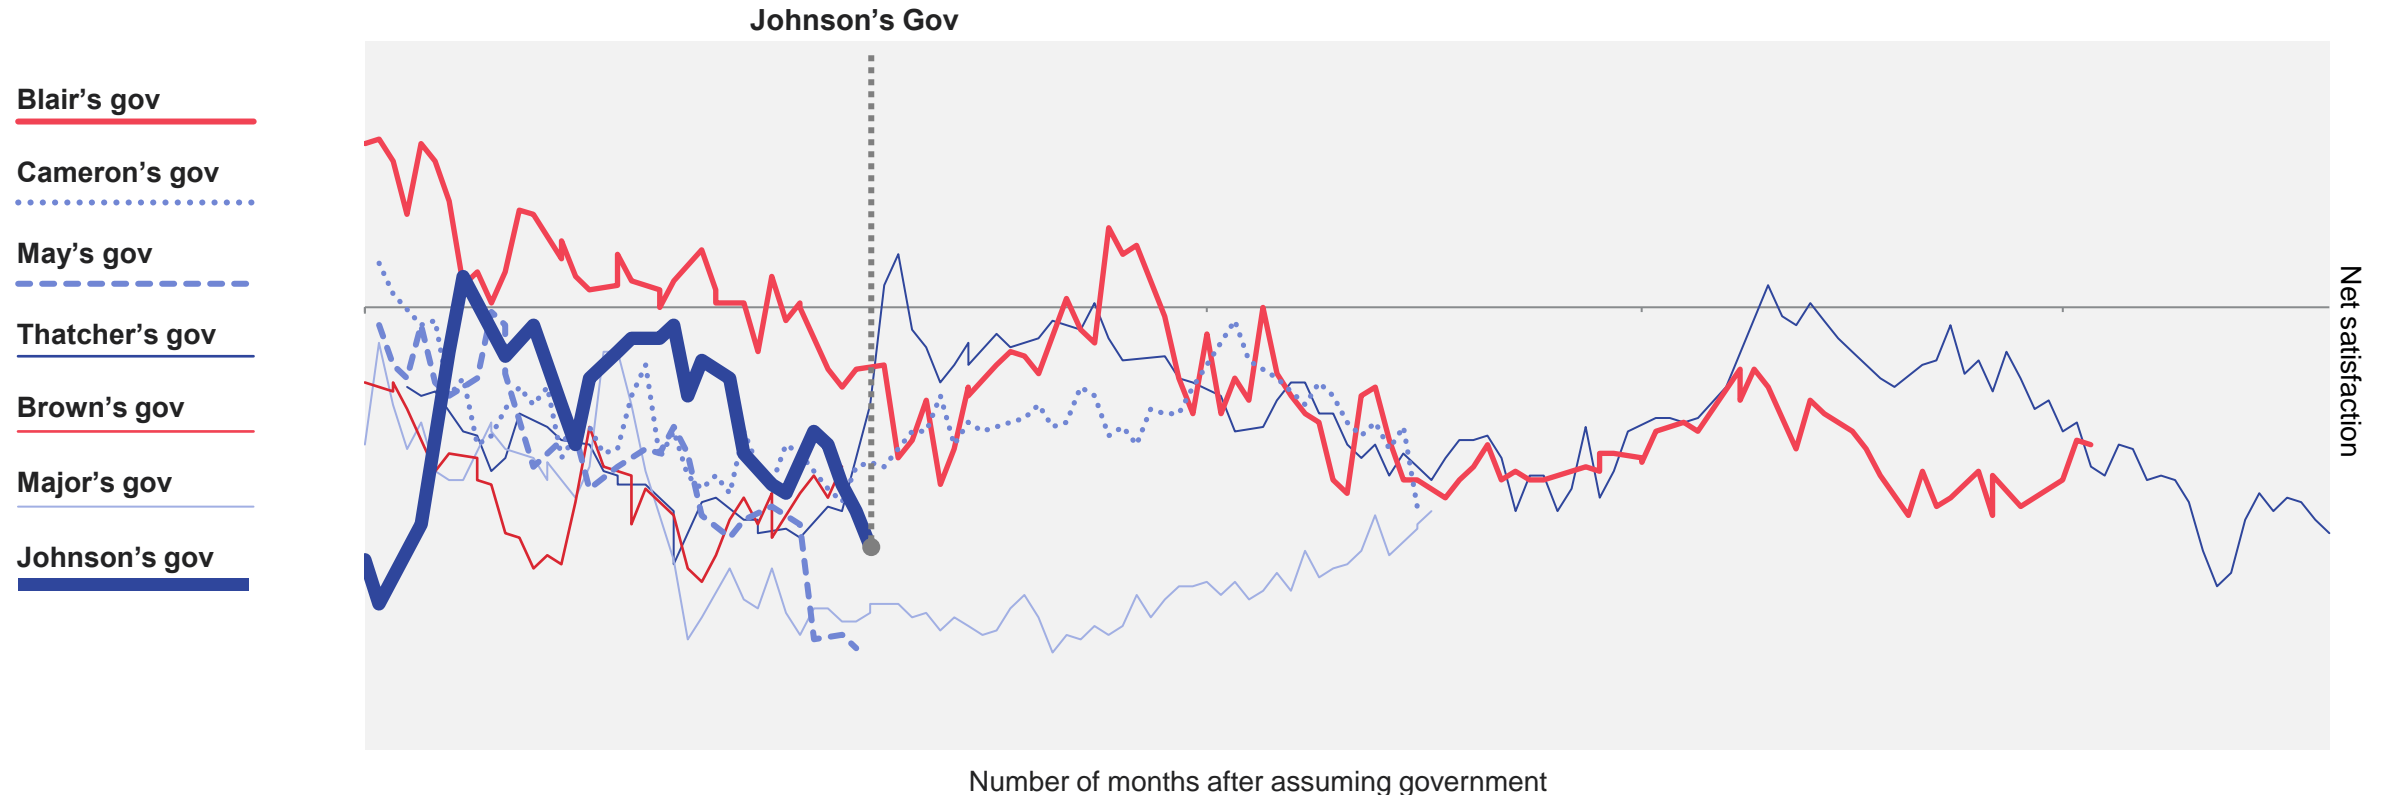

Net satisfaction with the Government (1979 – 2022)

How satisfied or dissatisfied are you with the way the government is running the country?

Note: Data collected prior to February 2008 was collected via face-to-face methodology; data collected from February 2008 was via telephone
Base: c.1,000 British adults each month

Source: Ipsos UK Political Monitor