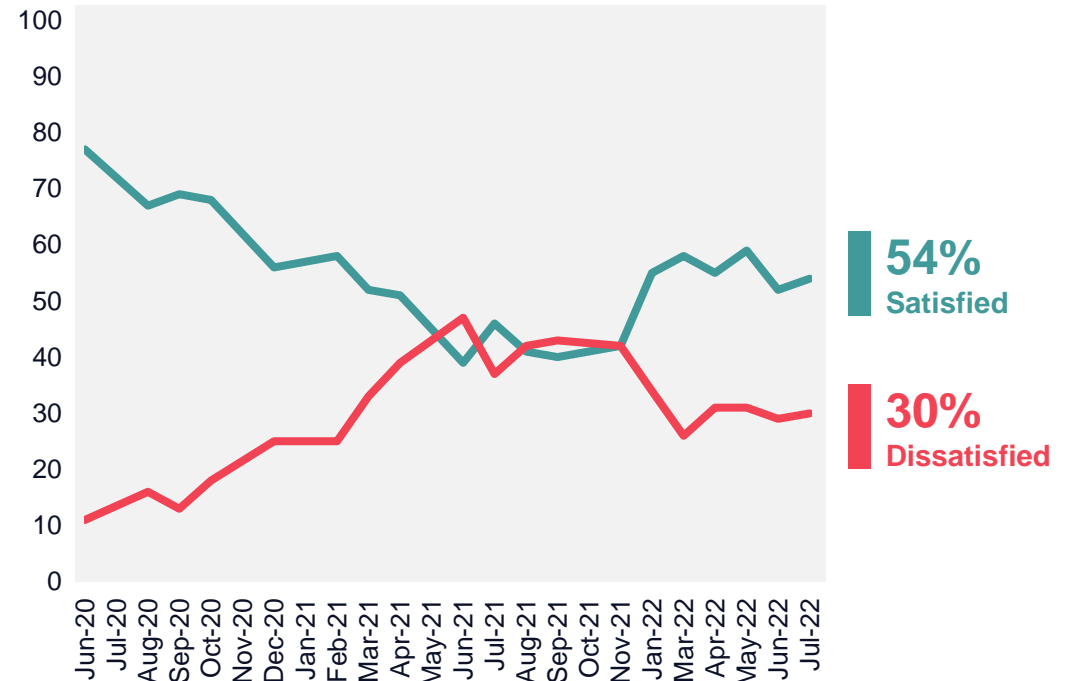

Source: Ipsos UK Political Monitor

Keir Starmer: Satisfaction

Are you satisfied or dissatisfied with the way Keir Starmer is doing his job as leader of the Labour Party?

July 2022

Base: 1,052 British adults 18+, 21st – 27th July 2022

June 2020 – July 2022

Source: Ipsos Political Monitor

Keir Starmer: Satisfaction amongst Labour supporters

Are you satisfied or dissatisfied with the way Keir Starmer is doing his job as leader of the Labour Party?

July 2022

Base: 342 Labour party supporters aged 18+, 21st – 27th July 2022

June 2020 – July 2022

Source: Ipsos Political Monitor

Net satisfaction with Opposition Leaders (1980 – 2022)

How satisfied or dissatisfied are you with the way ... is doing his job as leader of the ... Party?