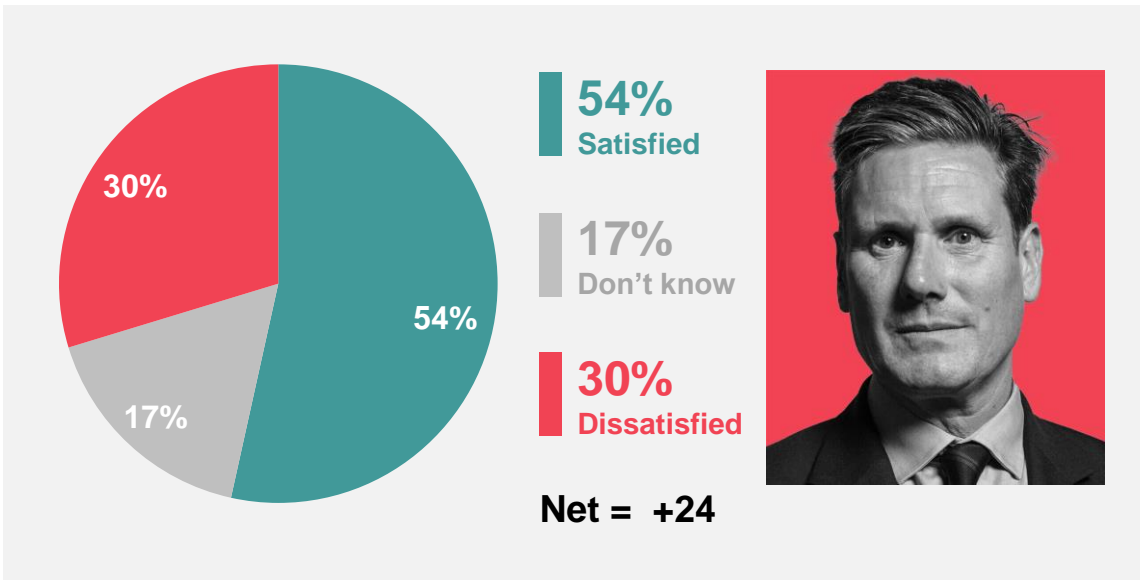

Source: Ipsos UK Political Monitor

Keir Starmer: Satisfaction

Are you satisfied or dissatisfied with the way Keir Starmer is doing his job as leader of the Labour Party?

July 2022

Base: 1,052 British adults 18+, 21st – 27th July 2022

June 2020 – July 2022

Source: Ipsos Political Monitor

Keir Starmer: Satisfaction amongst Labour supporters

Are you satisfied or dissatisfied with the way Keir Starmer is doing his job as leader of the Labour Party?

July 2022

Base: 342 Labour party supporters aged 18+, 21st – 27th July 2022

June 2020 – July 2022

Source: Ipsos Political Monitor

Net satisfaction with Opposition Leaders (1980 – 2022)

How satisfied or dissatisfied are you with the way ... is doing his job as leader of the ... Party?