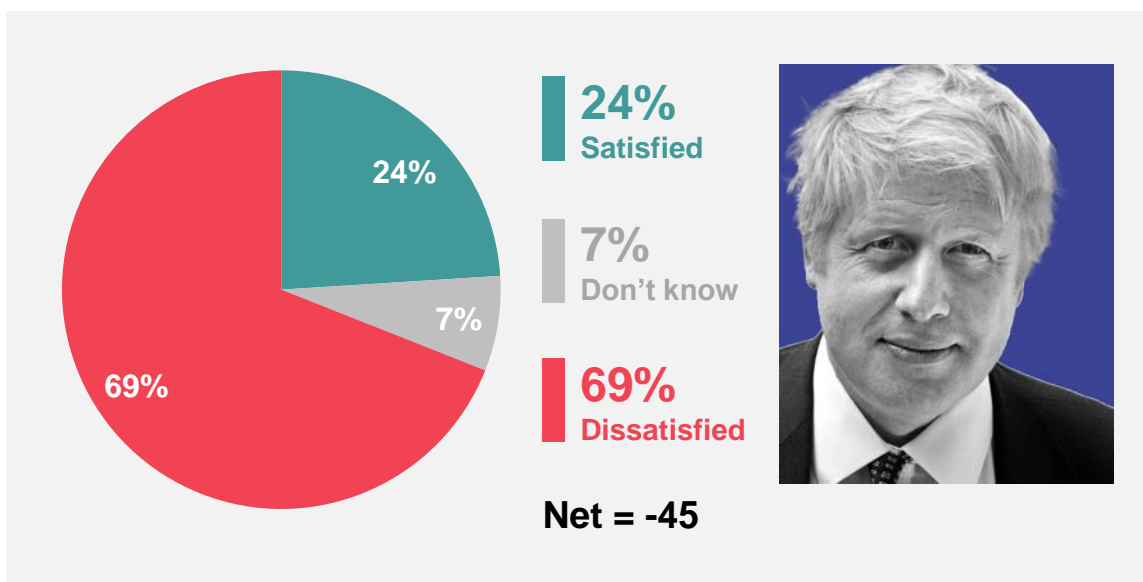

Base: 1,052 British adults 18+, 21st – 27th July 2022. Swing is calculated as the average of change in % "satisfied" and % "dissatisfied"

Source: Ipsos Political Monitor

Boris Johnson: Satisfaction

Are you satisfied or dissatisfied with the way Boris Johnson is doing his job as prime minister?

July 2022

Base: 1,052 British adults 18+, 21st – 27th July 2022

July 2019 – July 2022

Source: Ipsos Political Monitor

Boris Johnson: Satisfaction among Conservative supporters

Are you satisfied or dissatisfied with the way Boris Johnson is doing his job as prime minister?

July 2022

Base: 260 Conservative party supporters aged 18+, 21st – 27th July 2022

July 2019 – July 2022

Source: Ipsos Political Monitor

Net satisfaction with Prime Ministers (1979-2022)

How satisfied or dissatisfied are you with the way ... is doing his/her job as prime minister?