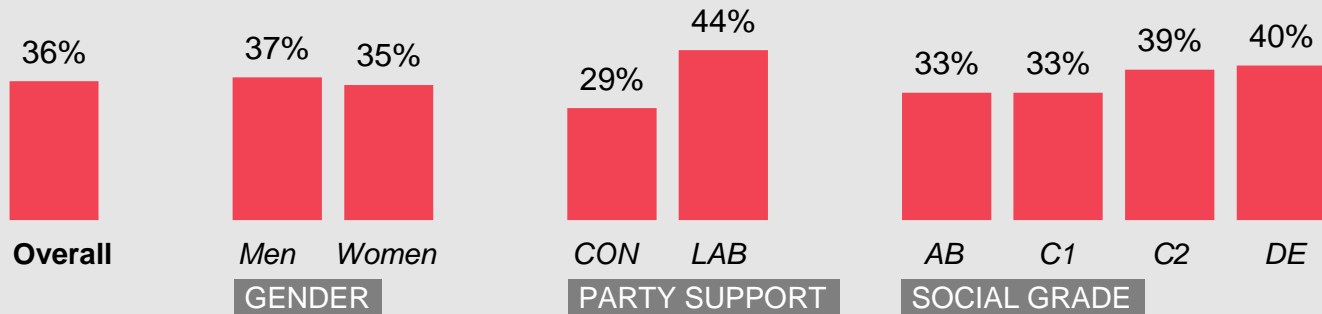

Concern about the economy by subgroup

What do you see as the most/other important issues facing Britain today?

Concern by key demographic groups:

Concern by age:

Base: 1,012 British adults 18+, 11 – 17 January 2023

Concern by region

Source: Ipsos Issues Index

Concern about inflation/prices by subgroup

What do you see as the most/other important issues facing Britain today?

Concern by key demographic groups:

Concern by age:

Base: 1,012 British adults 18+, 11 – 17 January 2023

Concern by region

Source: Ipsos Issues Index

Concern about immigration by subgroup

What do you see as the most/other important issues facing Britain today?

Concern by key demographic groups:

Concern by age:

Base: 1,012 British adults 18+, 11 – 17 January 2023

Concern by region

Source: Ipsos Issues Index

IPSOS ISSUES INDEX

January 2023

For more information contact: