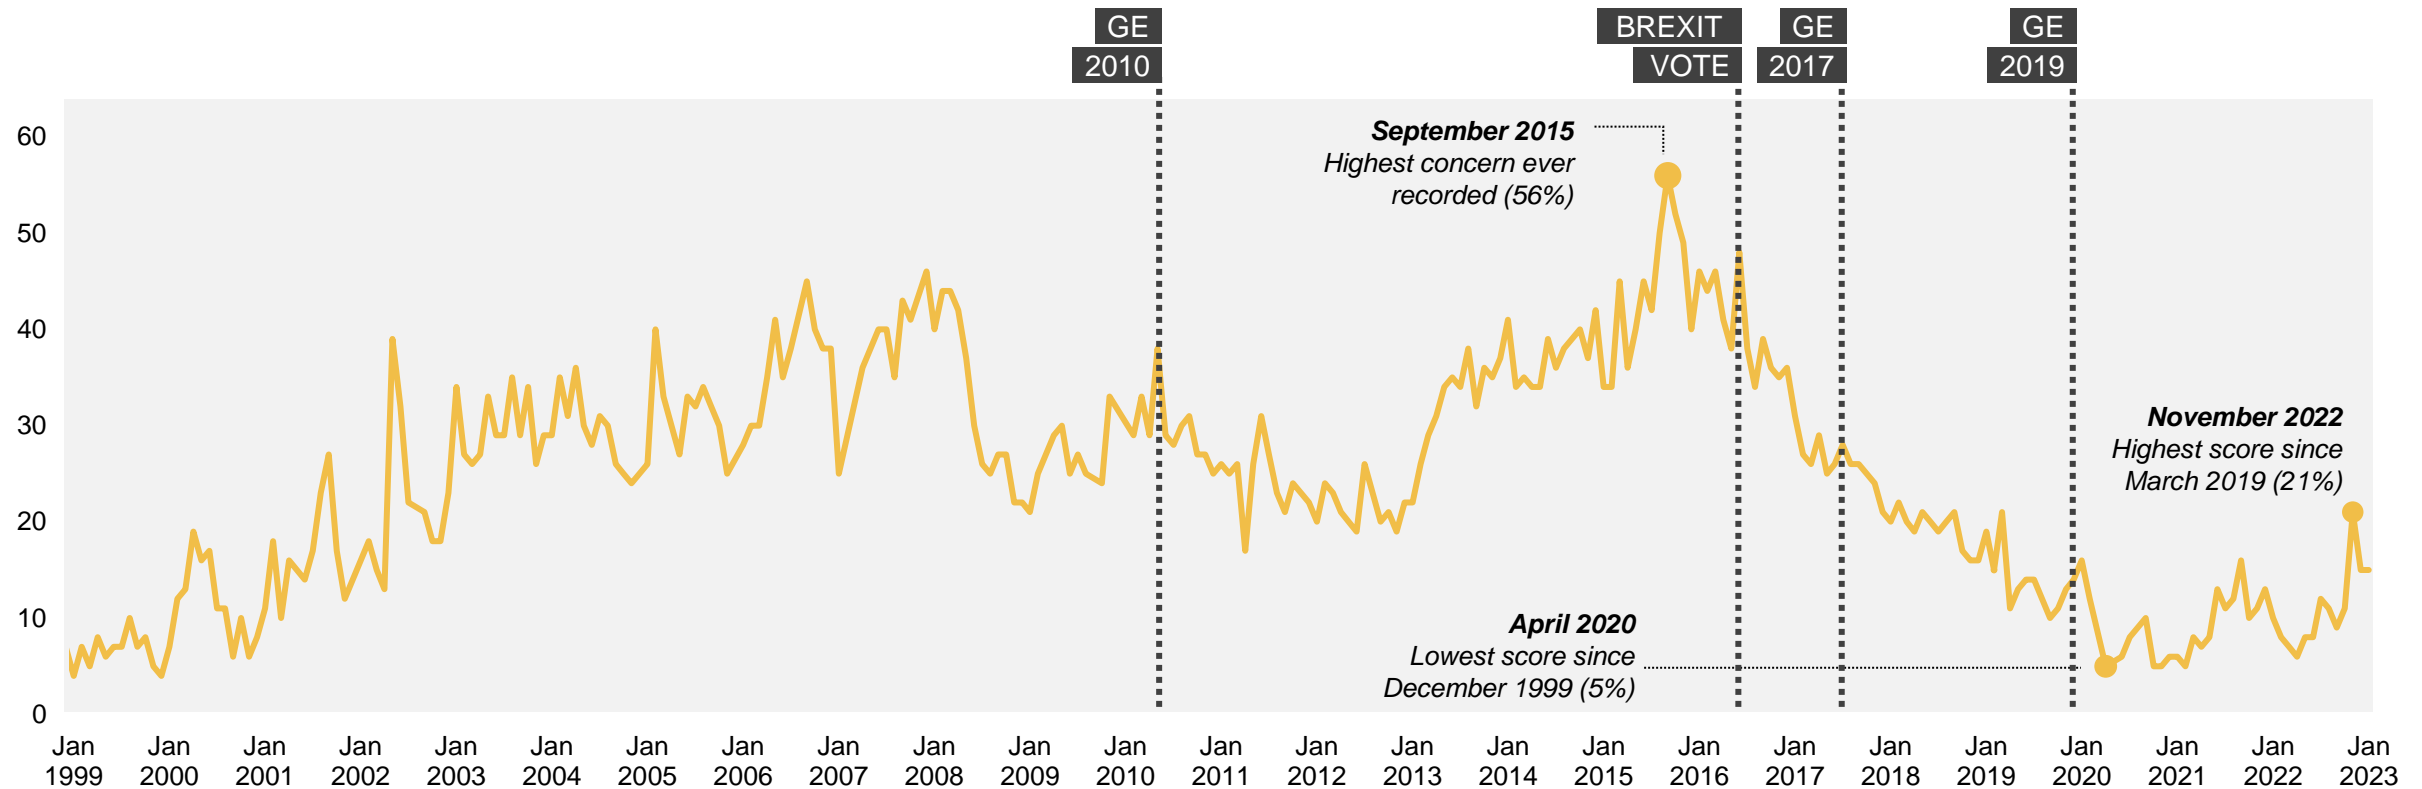

Immigration / Immigrants

What do you see as the most/other important issues facing Britain today?

Base: representative sample of c. 1,000 British adults age 18+ each month, interviewed face-to-face in home
N.B. April 2020 data onwards is collected by telephone; previous months are face-to-face

Source: Ipsos Issues Index