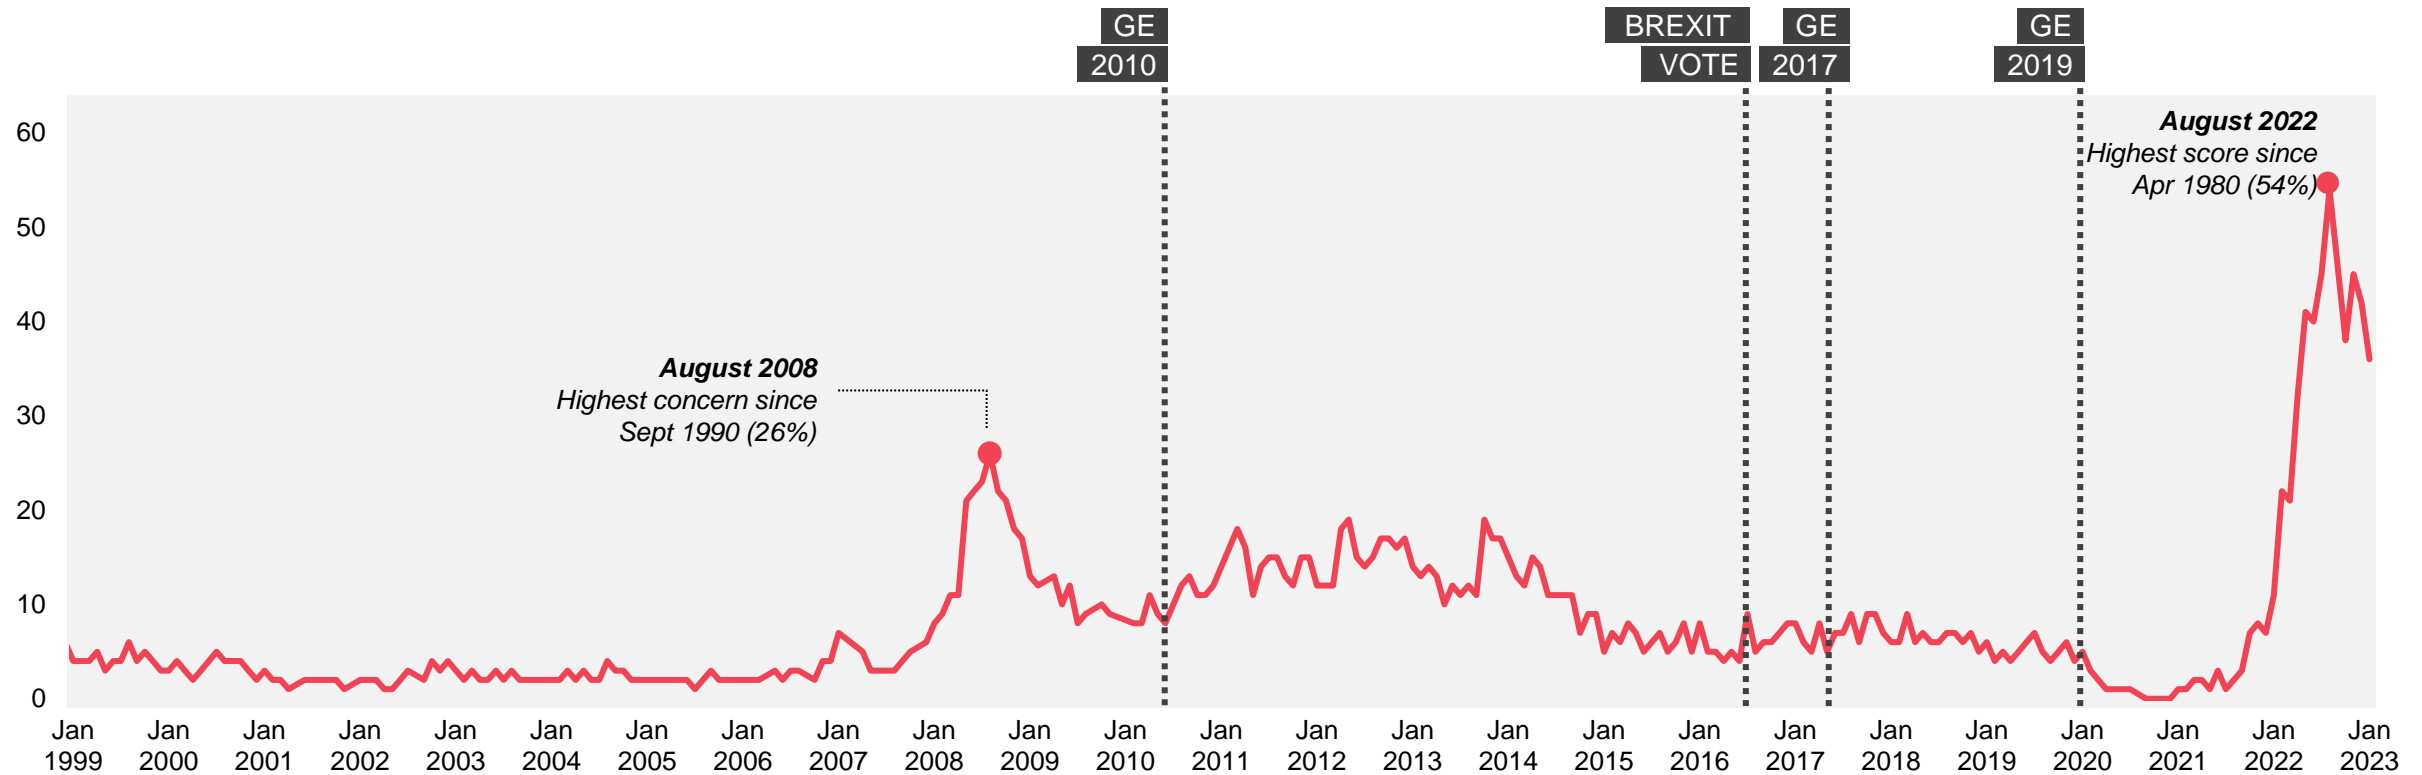

Source: Ipsos Issues Index

Economy / Economic situation

What do you see as the most/other important issues facing Britain today?

Base: representative sample of c. 1,000 British adults age 18+ each month, interviewed face-to-face in home
 N.B. April 2020 data onwards is collected by telephone; previous months are face-to-face

Source: Ipsos Issues Index

Inflation/prices

What do you see as the most/other important issues facing Britain today?

Base: representative sample of c. 1,000 British adults age 18+ each month, interviewed face-to-face in home
N.B. April 2020 data onwards is collected by telephone; previous months are face-to-face