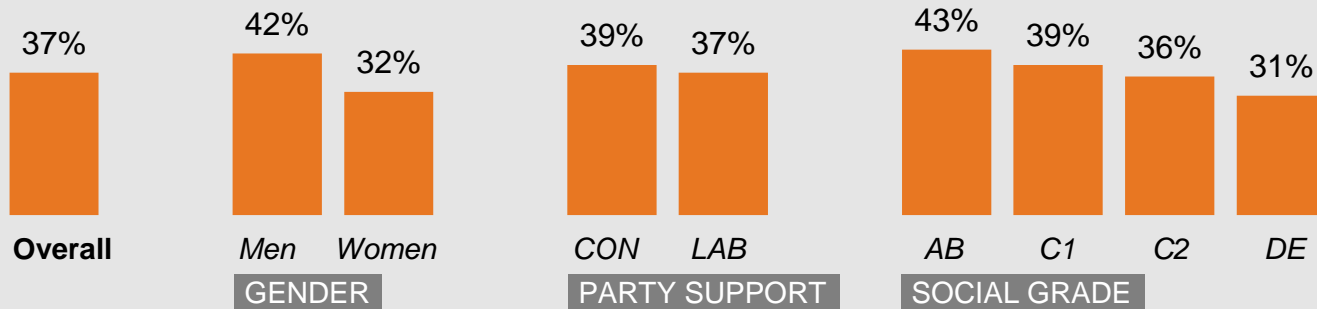

Source: Ipsos Issues Index

Age group

What do you see as the most/other important issues facing Britain today?

Base: 1,012 British adults 18+, 11 – 17 January 2023

Source: Ipsos Issues Index

Concern about the NHS by subgroup

What do you see as the most/other important issues facing Britain today?

Concern by key demographic groups:

Concern by age:

Base: 1,012 British adults 18+, 11 – 17 January 2023

Concern by region

Source: Ipsos Issues Index

Concern about the economy by subgroup

What do you see as the most/other important issues facing Britain today?

Concern by key demographic groups:

Concern by age:

Base: 1,012 British adults 18+, 11 – 17 January 2023