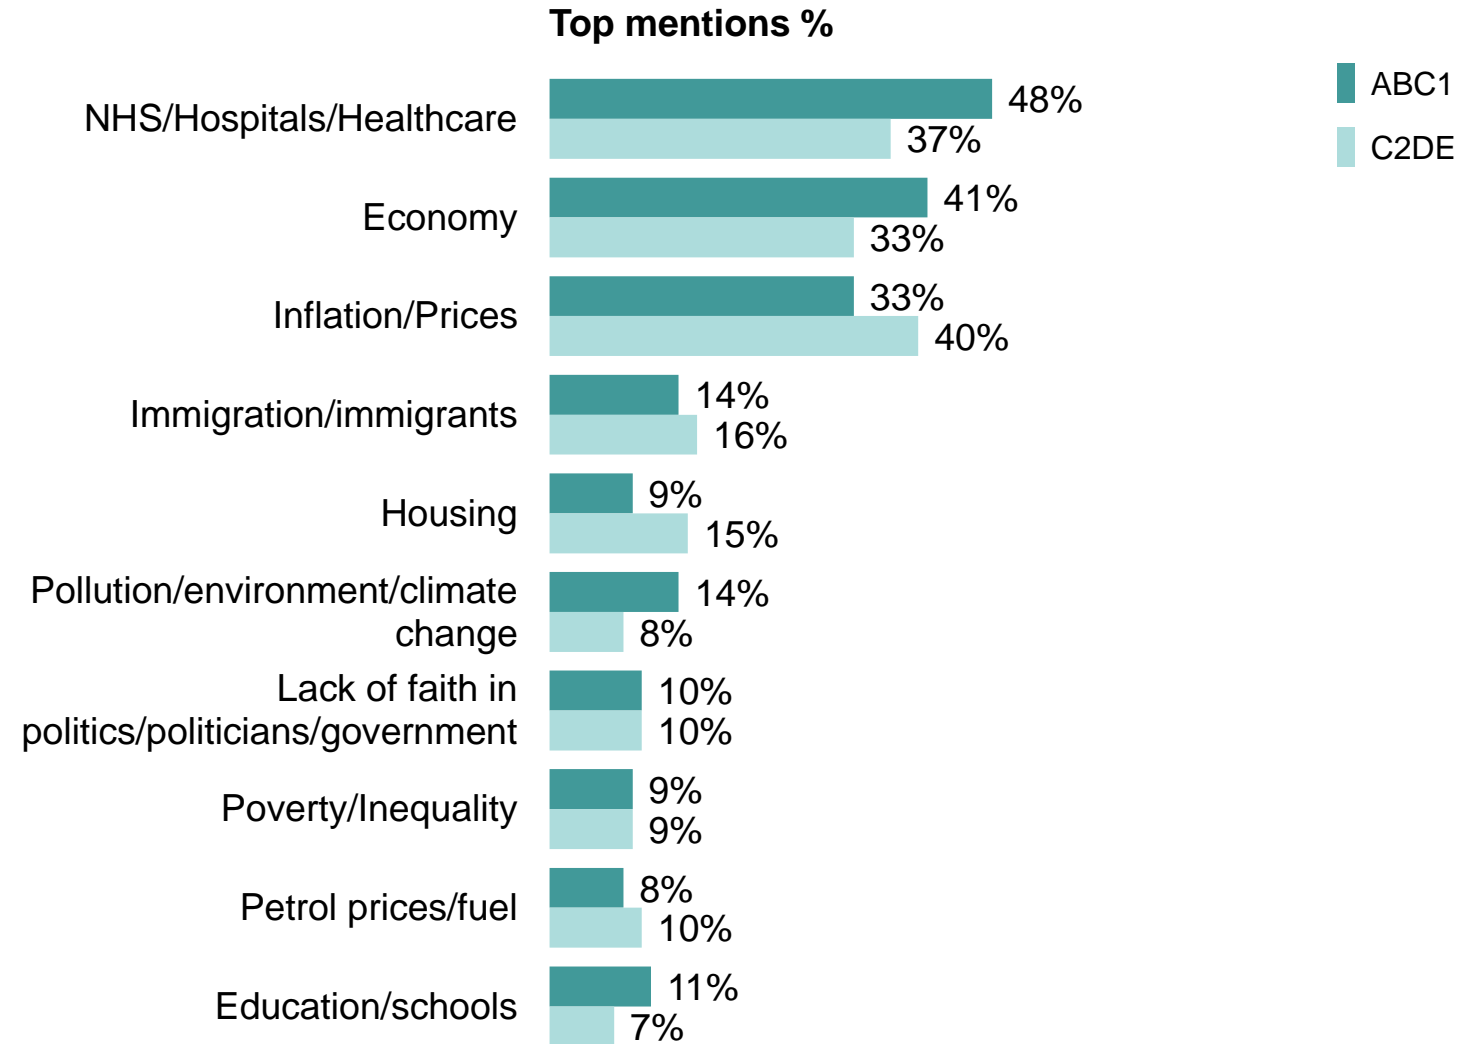

Source: Ipsos Issues Index

Crime / Law & Order / Violence / Vandalism / ASB

What do you see as the most/other important issues facing Britain today?

Base: representative sample of c. 1,000 British adults age 18+ each month, interviewed face-to-face in home
N.B. April 2020 data onwards is collected by telephone; previous months are face-to-face

Source: Ipsos Issues Index

Party support

What do you see as the most/other important issues facing Britain today?

Base: 1,012 British adults 18+, 11 – 17 January 2023

Source: Ipsos Issues Index

Men and women

What do you see as the most/other important issues facing Britain today?

Base: 1,012 British adults 18+, 11 – 17 January 2023

Source: Ipsos Issues Index

Social grade

What do you see as the most/other important issues facing Britain today?

Base: 1,012 British adults 18+, 11 – 17 January 2023

Source: Ipsos Issues Index

Ethnic background

What do you see as the most/other important issues facing Britain today?

Base: 1,012 British adults 18+, 11 – 17 January 2023