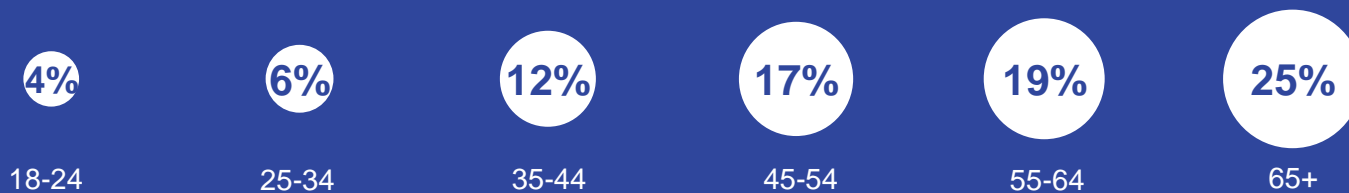

Base: 1,012 British adults 18+, 11 – 17 January 2023

Concern by region

Source: Ipsos Issues Index

Concern about immigration by subgroup

What do you see as the most/other important issues facing Britain today?

Concern by key demographic groups:

Concern by age:

Base: 1,012 British adults 18+, 11 – 17 January 2023

Concern by region

Source: Ipsos Issues Index

IPSOS ISSUES INDEX

January 2023

For more information contact: