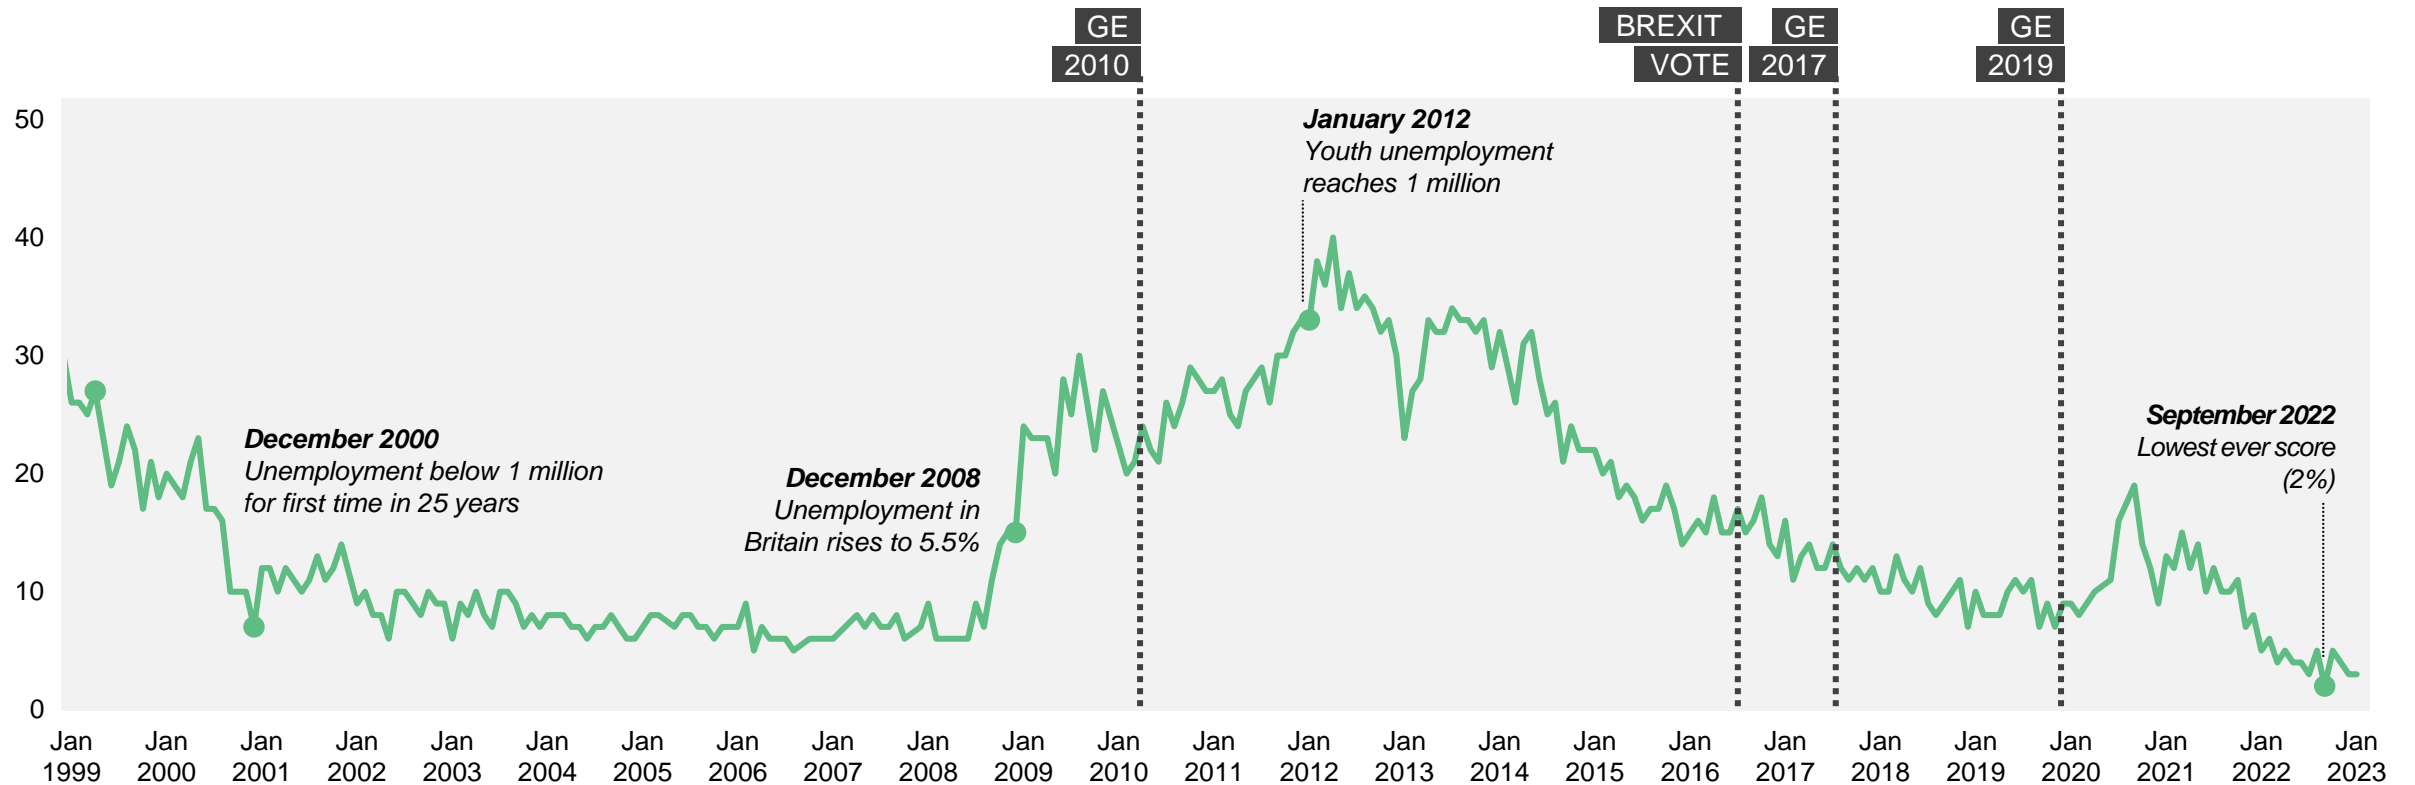

Unemployment / Factory closure / Lack of industry

What do you see as the most/other important issues facing Britain today?

Base: representative sample of c. 1,000 British adults age 18+ each month, interviewed face-to-face in home
N.B. April 2020 data onwards is collected by telephone; previous months are face-to-face

Source: Ipsos Issues Index