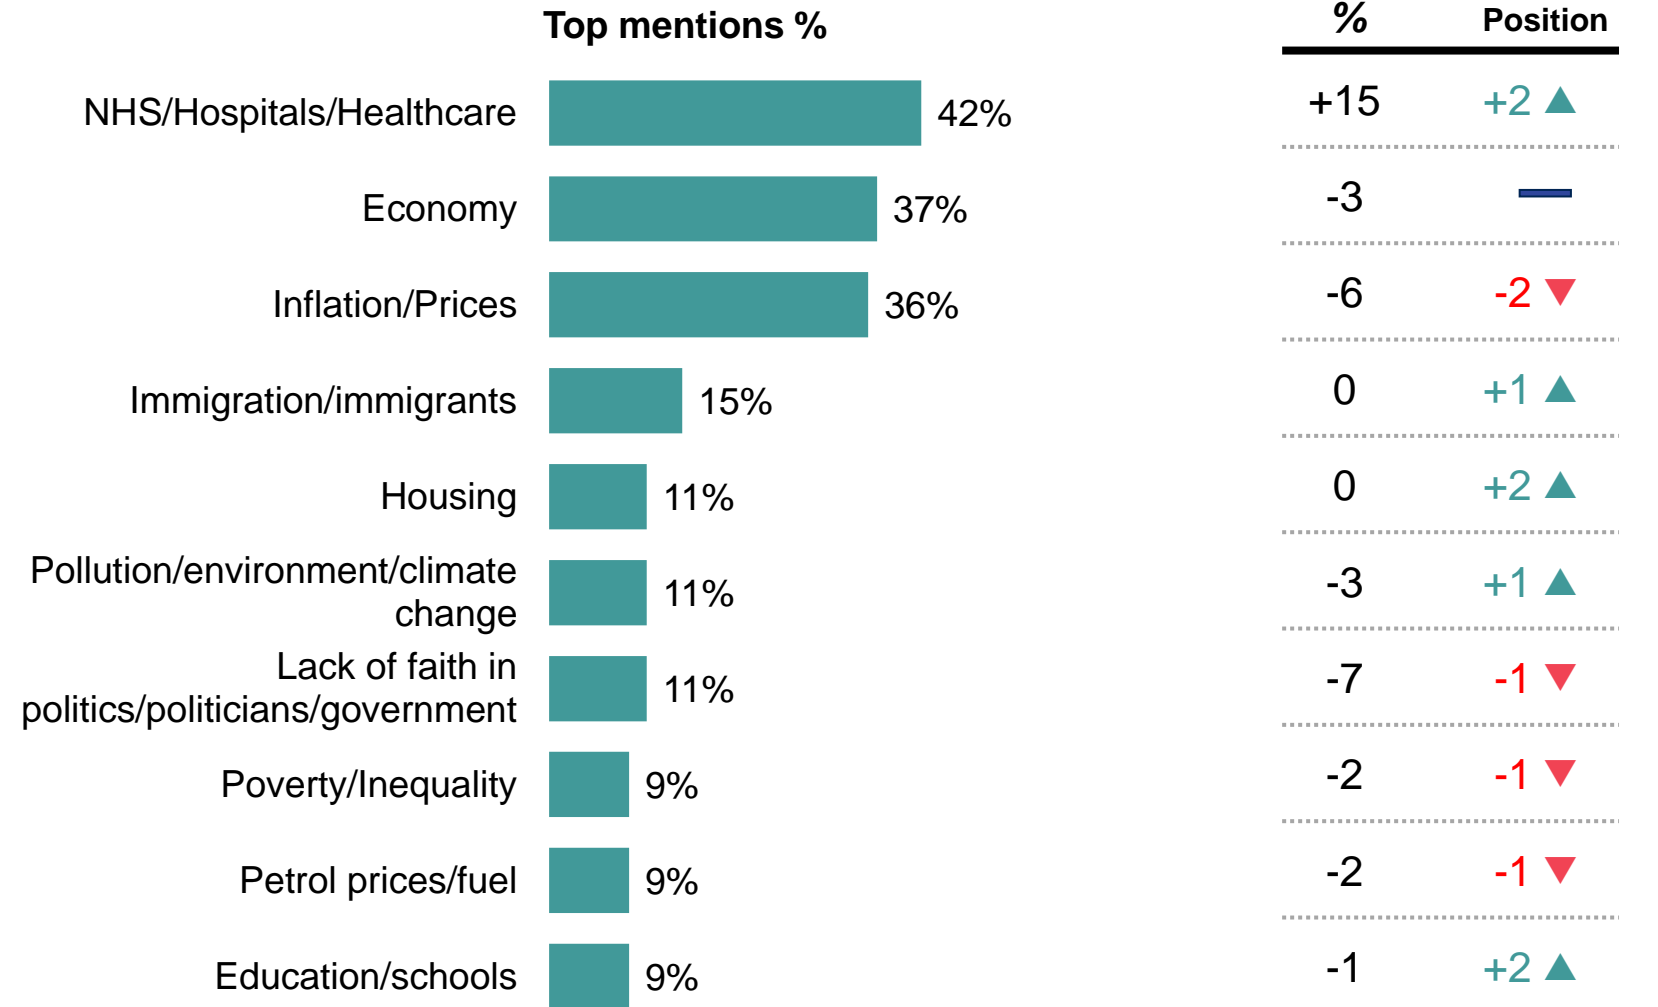

What do you see as the most/other important issues facing Britain today?

Base: 1,012 British adults 18+, 11 – 17 January 2023

Source: Ipsos Issues Index

January 2023

What do you see as the most/other important issues facing Britain today?