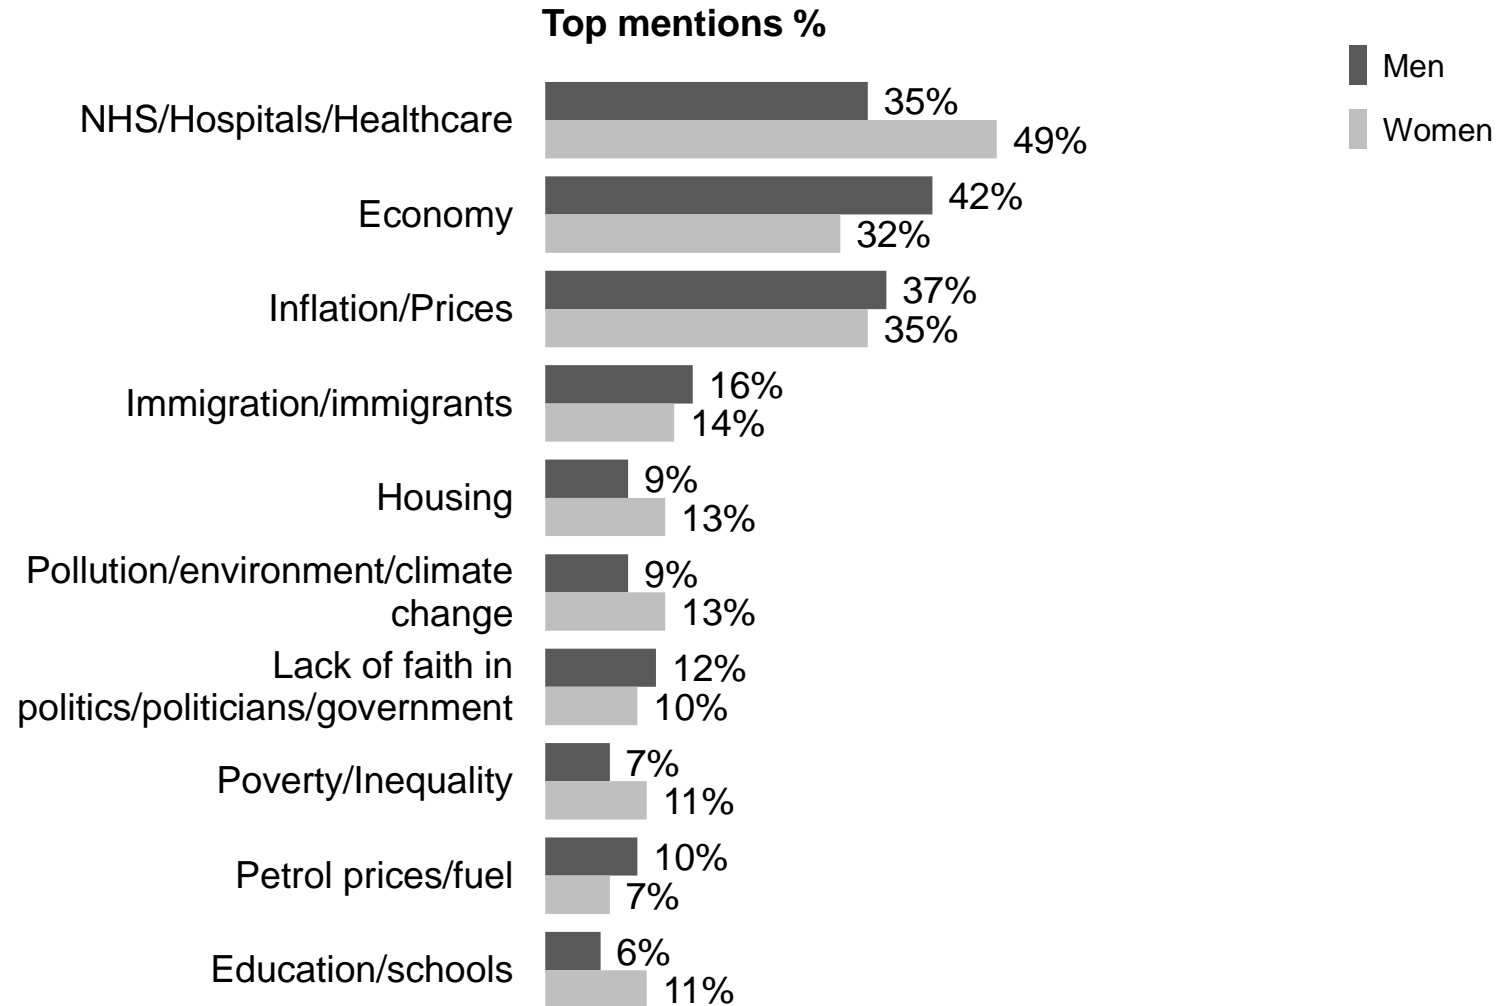

Source: Ipsos Issues Index

Crime / Law & Order / Violence / Vandalism / ASB

What do you see as the most/other important issues facing Britain today?

Base: representative sample of c. 1,000 British adults age 18+ each month, interviewed face-to-face in home
N.B. April 2020 data onwards is collected by telephone; previous months are face-to-face

Source: Ipsos Issues Index

Party support

What do you see as the most/other important issues facing Britain today?

Base: 1,012 British adults 18+, 11 – 17 January 2023

Source: Ipsos Issues Index

Men and women

What do you see as the most/other important issues facing Britain today?

Base: 1,012 British adults 18+, 11 – 17 January 2023

Source: Ipsos Issues Index

Social grade

What do you see as the most/other important issues facing Britain today?