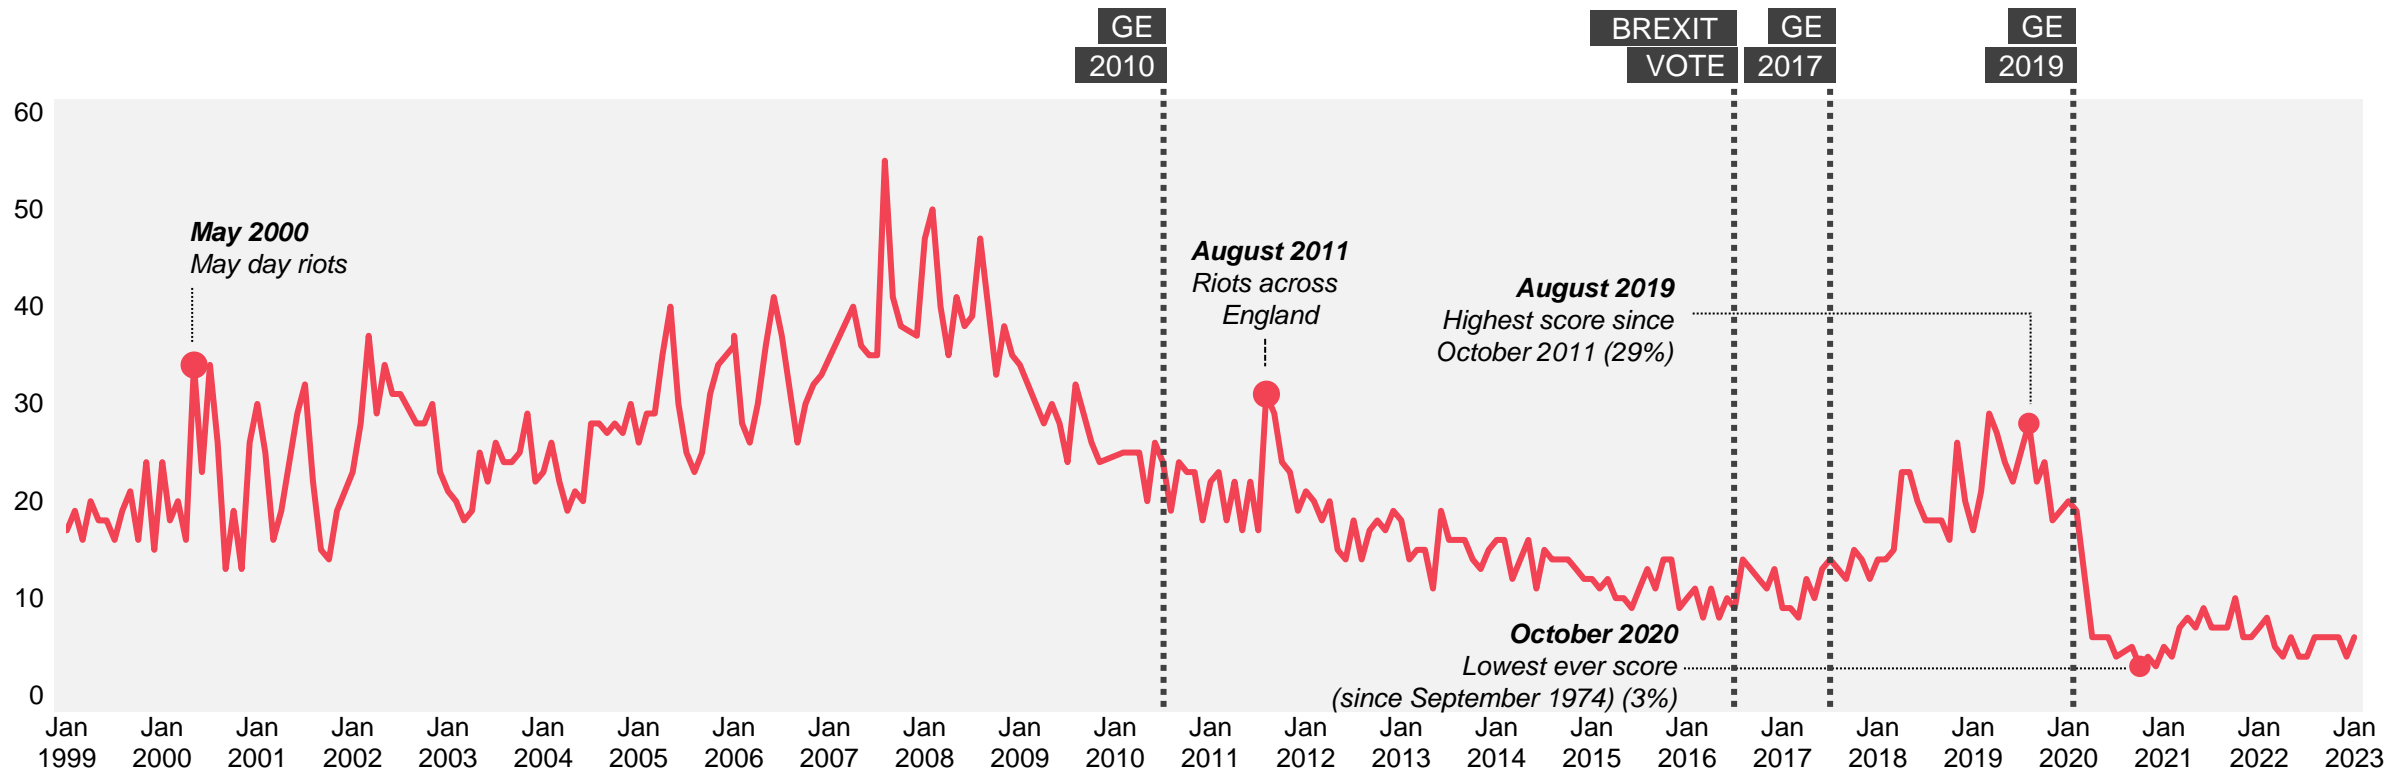

Crime / Law & Order / Violence / Vandalism / ASB

What do you see as the most/other important issues facing Britain today?

Base: representative sample of c. 1,000 British adults age 18+ each month, interviewed face-to-face in home
N.B. April 2020 data onwards is collected by telephone; previous months are face-to-face

Source: Ipsos Issues Index