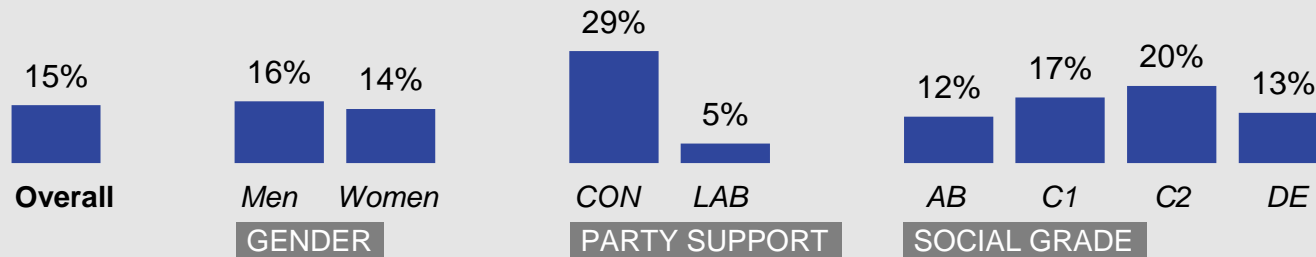

Base: 1,012 British adults 18+, 11 – 17 January 2023

Concern by region

Source: Ipsos Issues Index

Concern about immigration by subgroup

What do you see as the most/other important issues facing Britain today?

Concern by key demographic groups:

Concern by age:

Base: 1,012 British adults 18+, 11 – 17 January 2023

Concern by region

Source: Ipsos Issues Index

IPSOS ISSUES INDEX

January 2023

For more information contact: