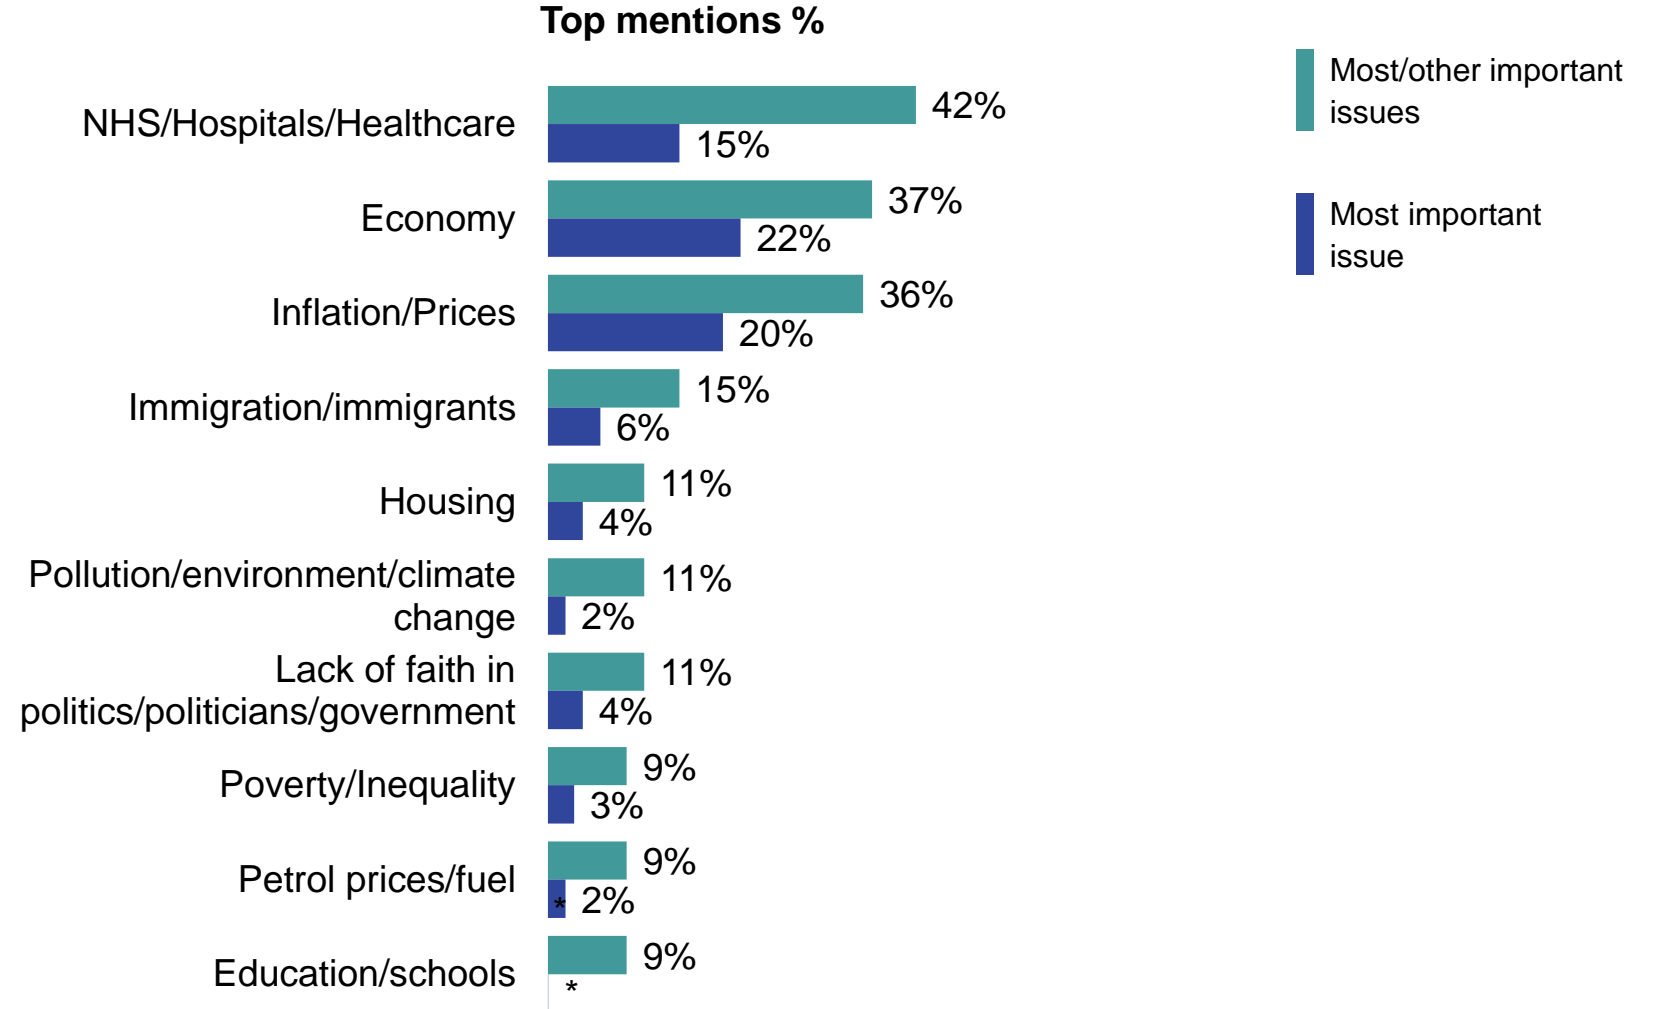

What do you see as the most/other important issues facing Britain today?

Base: 1,012 British adults 18+, 11 – 17 January 2023

Source: Ipsos Issues Index

January 2023

What do you see as the most/other important issues facing Britain today?

Base: 1,012 British adults 18+, 11 – 17 January 2023

Source: Ipsos Issues Index

Top five concerns for January 2023: trend data

What do you see as the most/other important issues facing Britain today?

Top mentions %