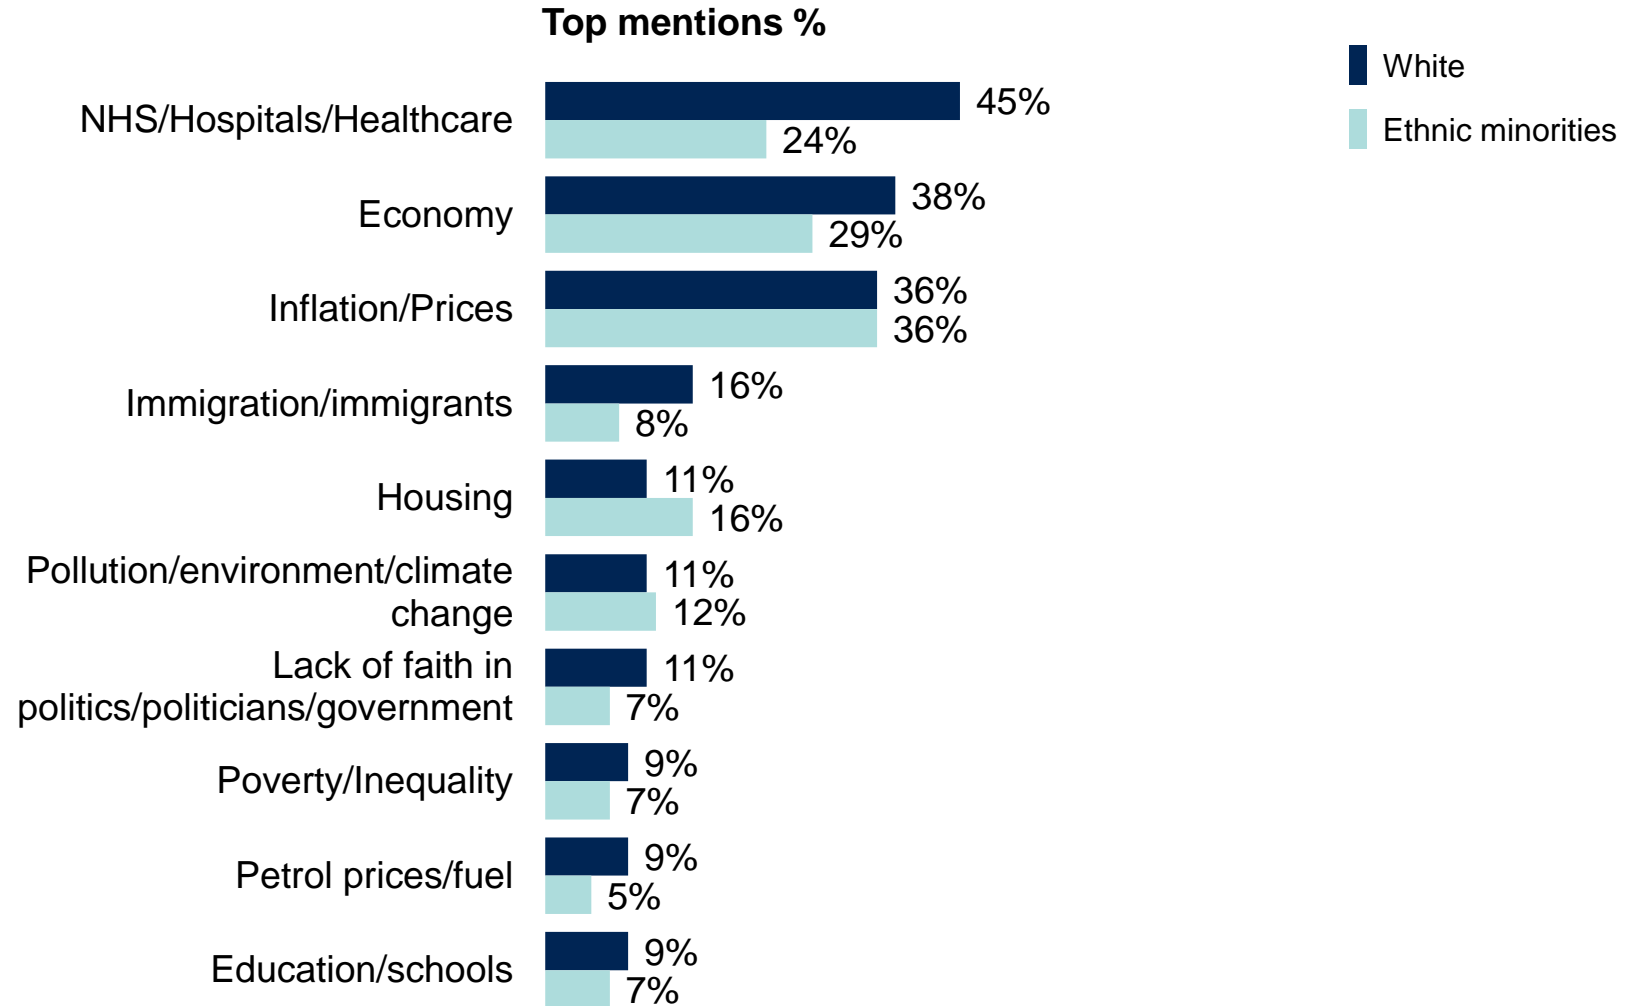

Source: Ipsos Issues Index

Party support

What do you see as the most/other important issues facing Britain today?

Base: 1,012 British adults 18+, 11 – 17 January 2023

Source: Ipsos Issues Index

Men and women

What do you see as the most/other important issues facing Britain today?

Base: 1,012 British adults 18+, 11 – 17 January 2023

Source: Ipsos Issues Index

Social grade

What do you see as the most/other important issues facing Britain today?

Base: 1,012 British adults 18+, 11 – 17 January 2023

Source: Ipsos Issues Index

Ethnic background

What do you see as the most/other important issues facing Britain today?

Base: 1,012 British adults 18+, 11 – 17 January 2023

Source: Ipsos Issues Index

Age group

What do you see as the most/other important issues facing Britain today?

Base: 1,012 British adults 18+, 11 – 17 January 2023

Source: Ipsos Issues Index

Concern about the NHS by subgroup