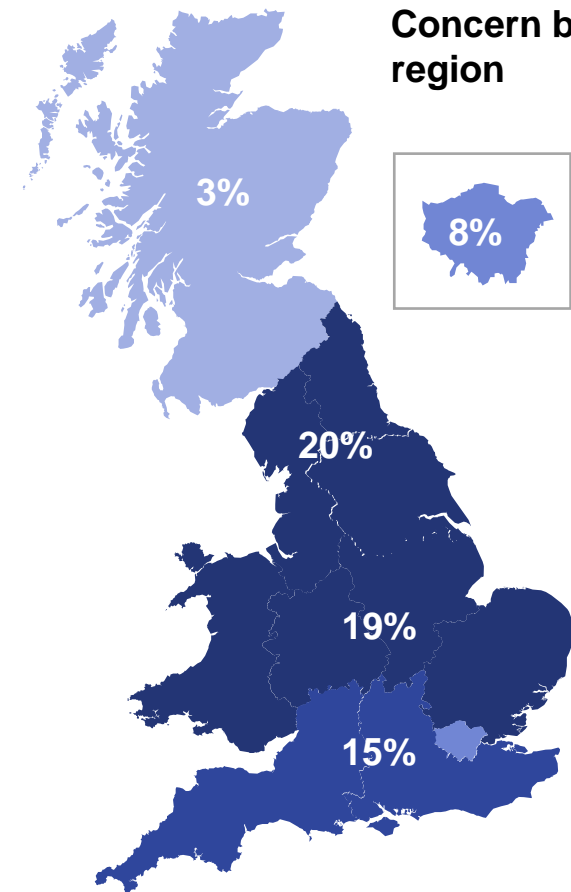

Concern about the economy by subgroup

What do you see as the most/other important issues facing Britain today?

Concern by key demographic groups:

Concern by age:

Base: 1,012 British adults 18+, 11 – 17 January 2023

Concern by region

Source: Ipsos Issues Index

Concern about inflation/prices by subgroup

What do you see as the most/other important issues facing Britain today?

Concern by key demographic groups:

Concern by age:

Base: 1,012 British adults 18+, 11 – 17 January 2023

Concern by region

Source: Ipsos Issues Index

Concern about immigration by subgroup

What do you see as the most/other important issues facing Britain today?

Concern by key demographic groups:

Concern by age:

Base: 1,012 British adults 18+, 11 – 17 January 2023

Concern by region

Source: Ipsos Issues Index

IPSOS ISSUES INDEX

January 2023

For more information contact: