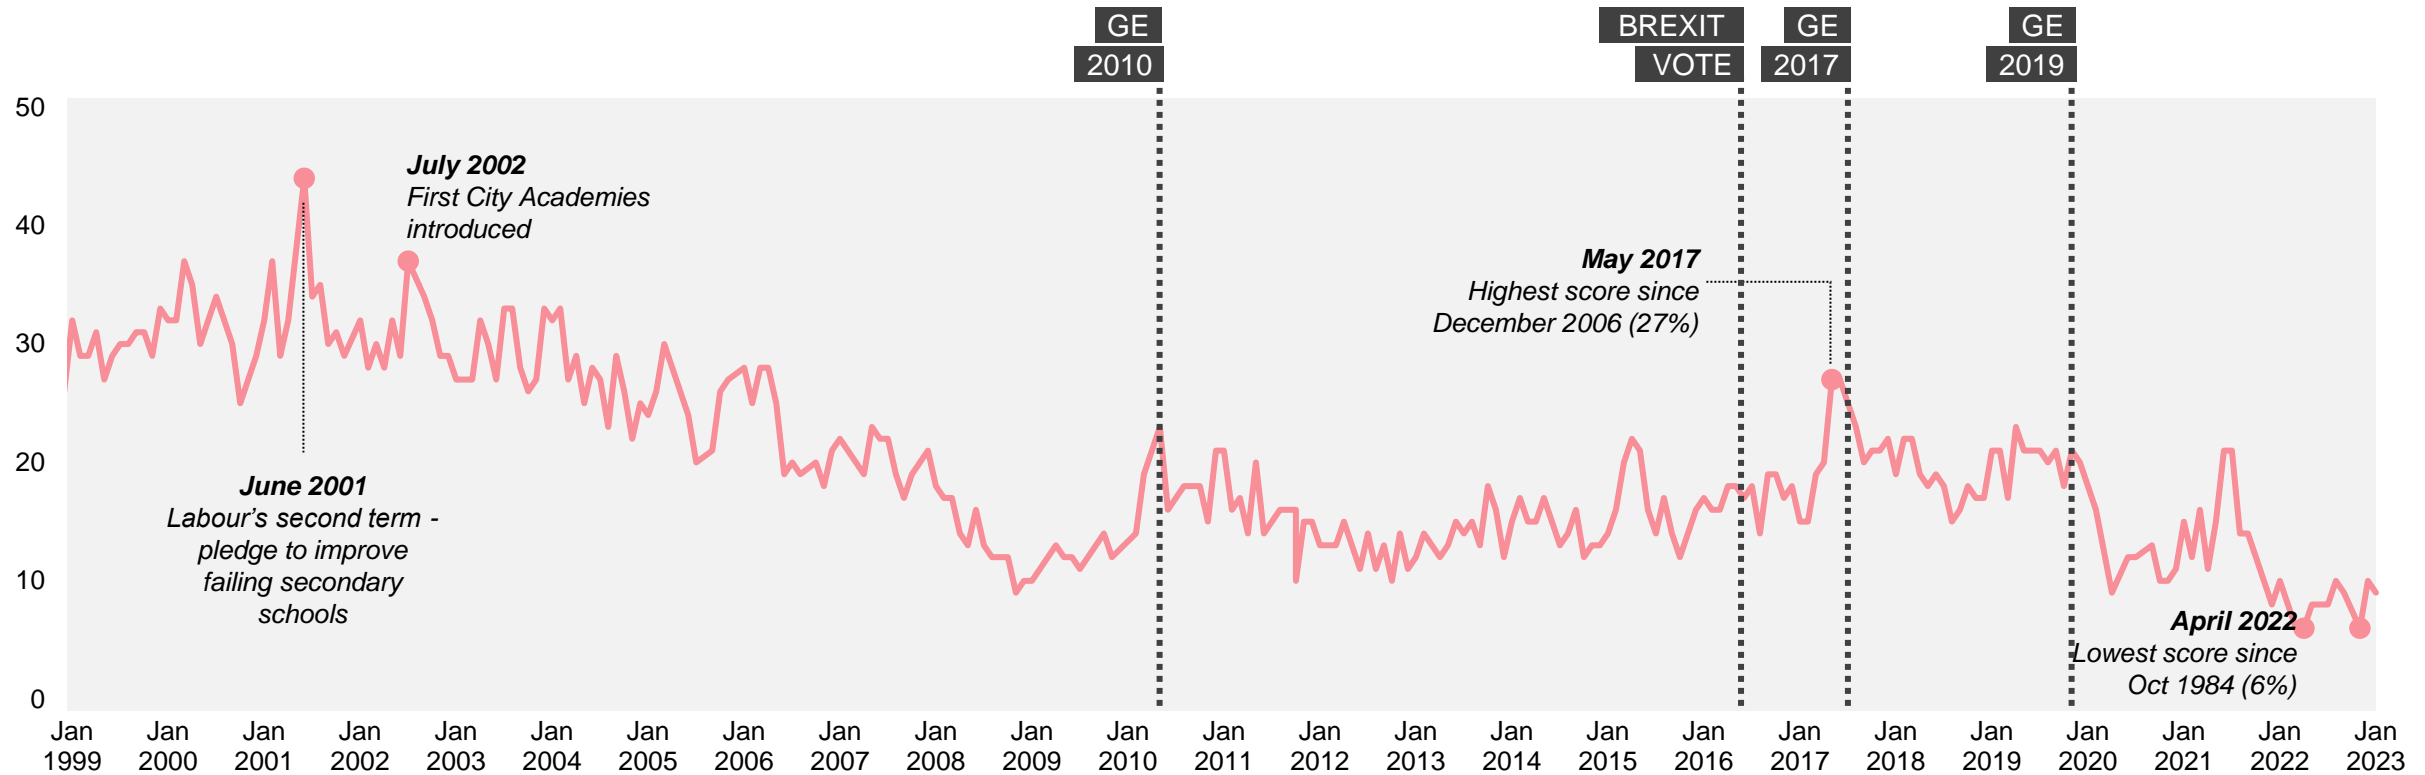

Education / Schools

What do you see as the most/other important issues facing Britain today?

Base: representative sample of c. 1,000 British adults age 18+ each month, interviewed face-to-face in home
N.B. April 2020 data onwards is collected by telephone; previous months are face-to-face

Source: Ipsos Issues Index