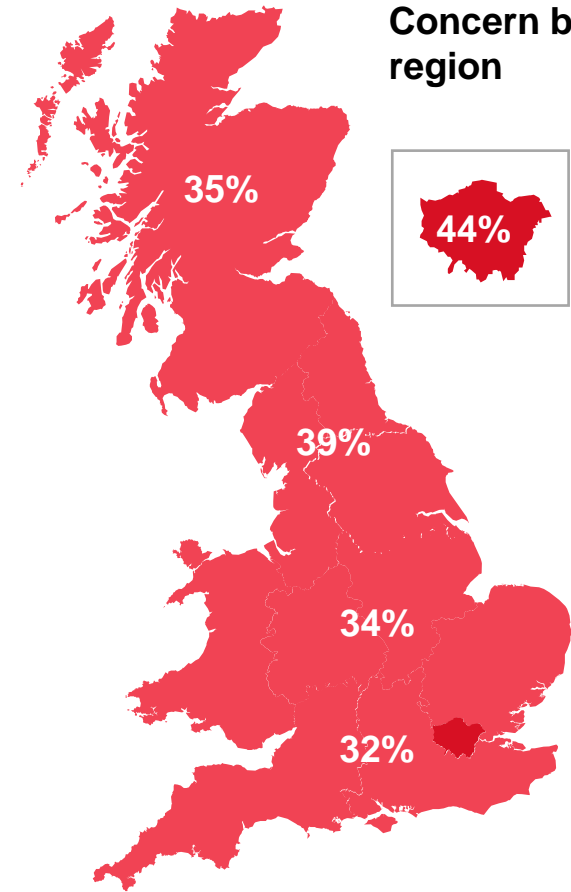

What do you see as the most/other important issues facing Britain today?

Concern by key demographic groups:

Concern by age:

Base: 1,012 British adults 18+, 11 – 17 January 2023

Concern by region

Source: Ipsos Issues Index

Concern about the economy by subgroup

What do you see as the most/other important issues facing Britain today?

Concern by key demographic groups:

Concern by age:

Base: 1,012 British adults 18+, 11 – 17 January 2023

Concern by region

Source: Ipsos Issues Index

Concern about inflation/prices by subgroup

What do you see as the most/other important issues facing Britain today?

Concern by key demographic groups:

Concern by age:

Base: 1,012 British adults 18+, 11 – 17 January 2023

Concern by region

Source: Ipsos Issues Index

Concern about immigration by subgroup

What do you see as the most/other important issues facing Britain today?