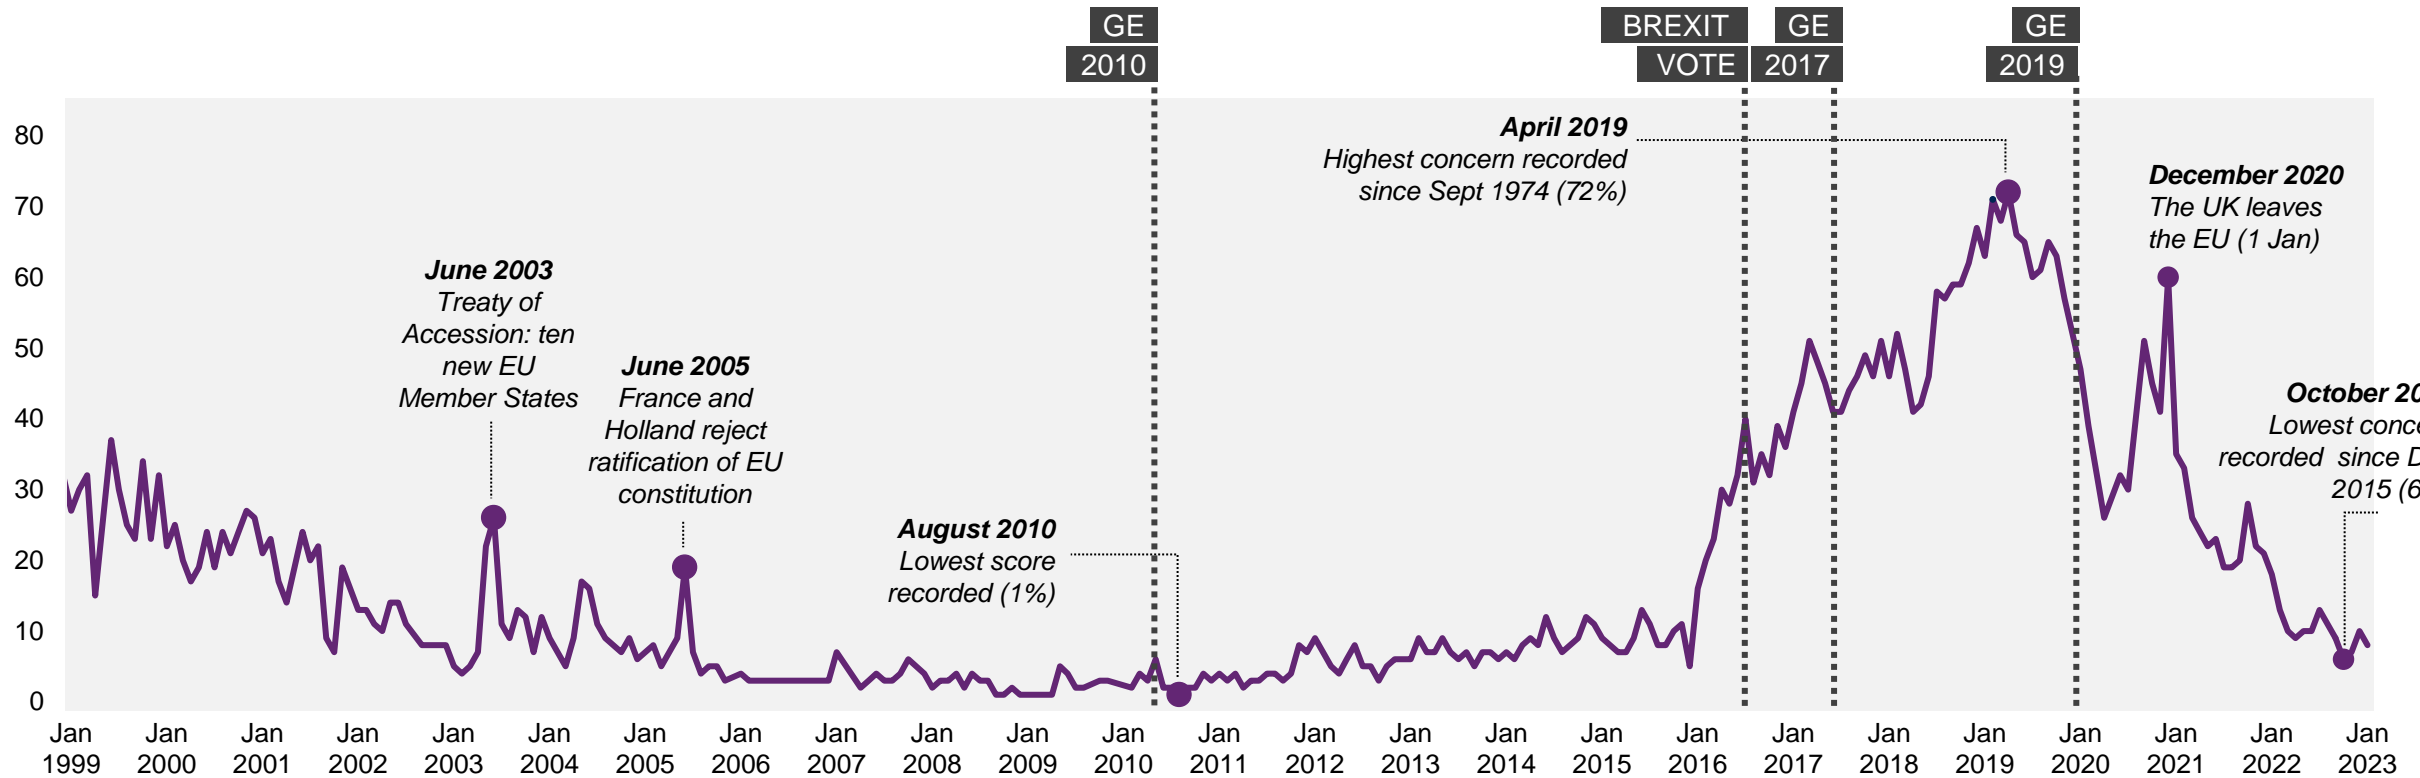

EU / Europe / Brexit

What do you see as the most/other important issues facing Britain today?

Base: representative sample of c. 1,000 British adults age 18+ each month, interviewed face-to-face in home
N.B. April 2020 data onwards is collected by telephone; previous months are face-to-face

Source: Ipsos Issues Index