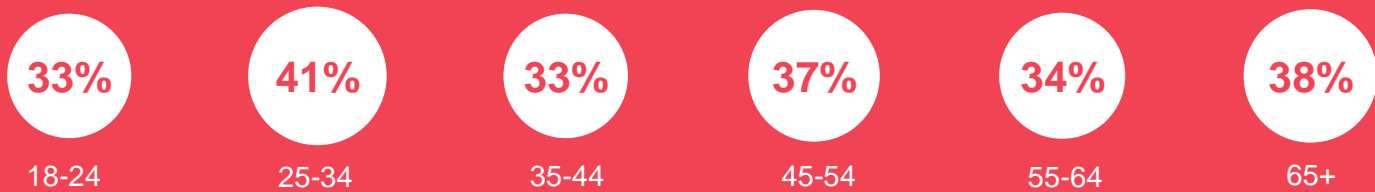

Concern about the economy by subgroup

What do you see as the most/other important issues facing Britain today?

Concern by key demographic groups:

Concern by age:

Base: 1,012 British adults 18+, 11 – 17 January 2023

Concern by region

Source: Ipsos Issues Index

Concern about inflation/prices by subgroup

What do you see as the most/other important issues facing Britain today?

Concern by key demographic groups:

Concern by age:

Base: 1,012 British adults 18+, 11 – 17 January 2023

Concern by region

Source: Ipsos Issues Index

Concern about immigration by subgroup

What do you see as the most/other important issues facing Britain today?