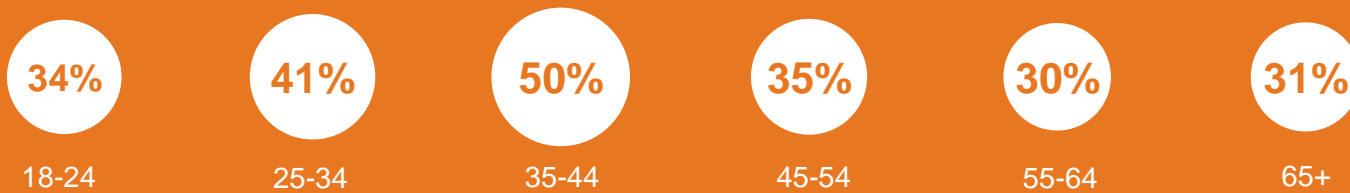

Source: Ipsos Issues Index

Age group

What do you see as the most/other important issues facing Britain today?

Base: 1,012 British adults 18+, 11 – 17 January 2023

Source: Ipsos Issues Index

Concern about the NHS by subgroup

What do you see as the most/other important issues facing Britain today?

Concern by key demographic groups:

Concern by age:

Base: 1,012 British adults 18+, 11 – 17 January 2023

Concern by region

Source: Ipsos Issues Index

Concern about the economy by subgroup

What do you see as the most/other important issues facing Britain today?

Concern by key demographic groups:

Concern by age:

Base: 1,012 British adults 18+, 11 – 17 January 2023