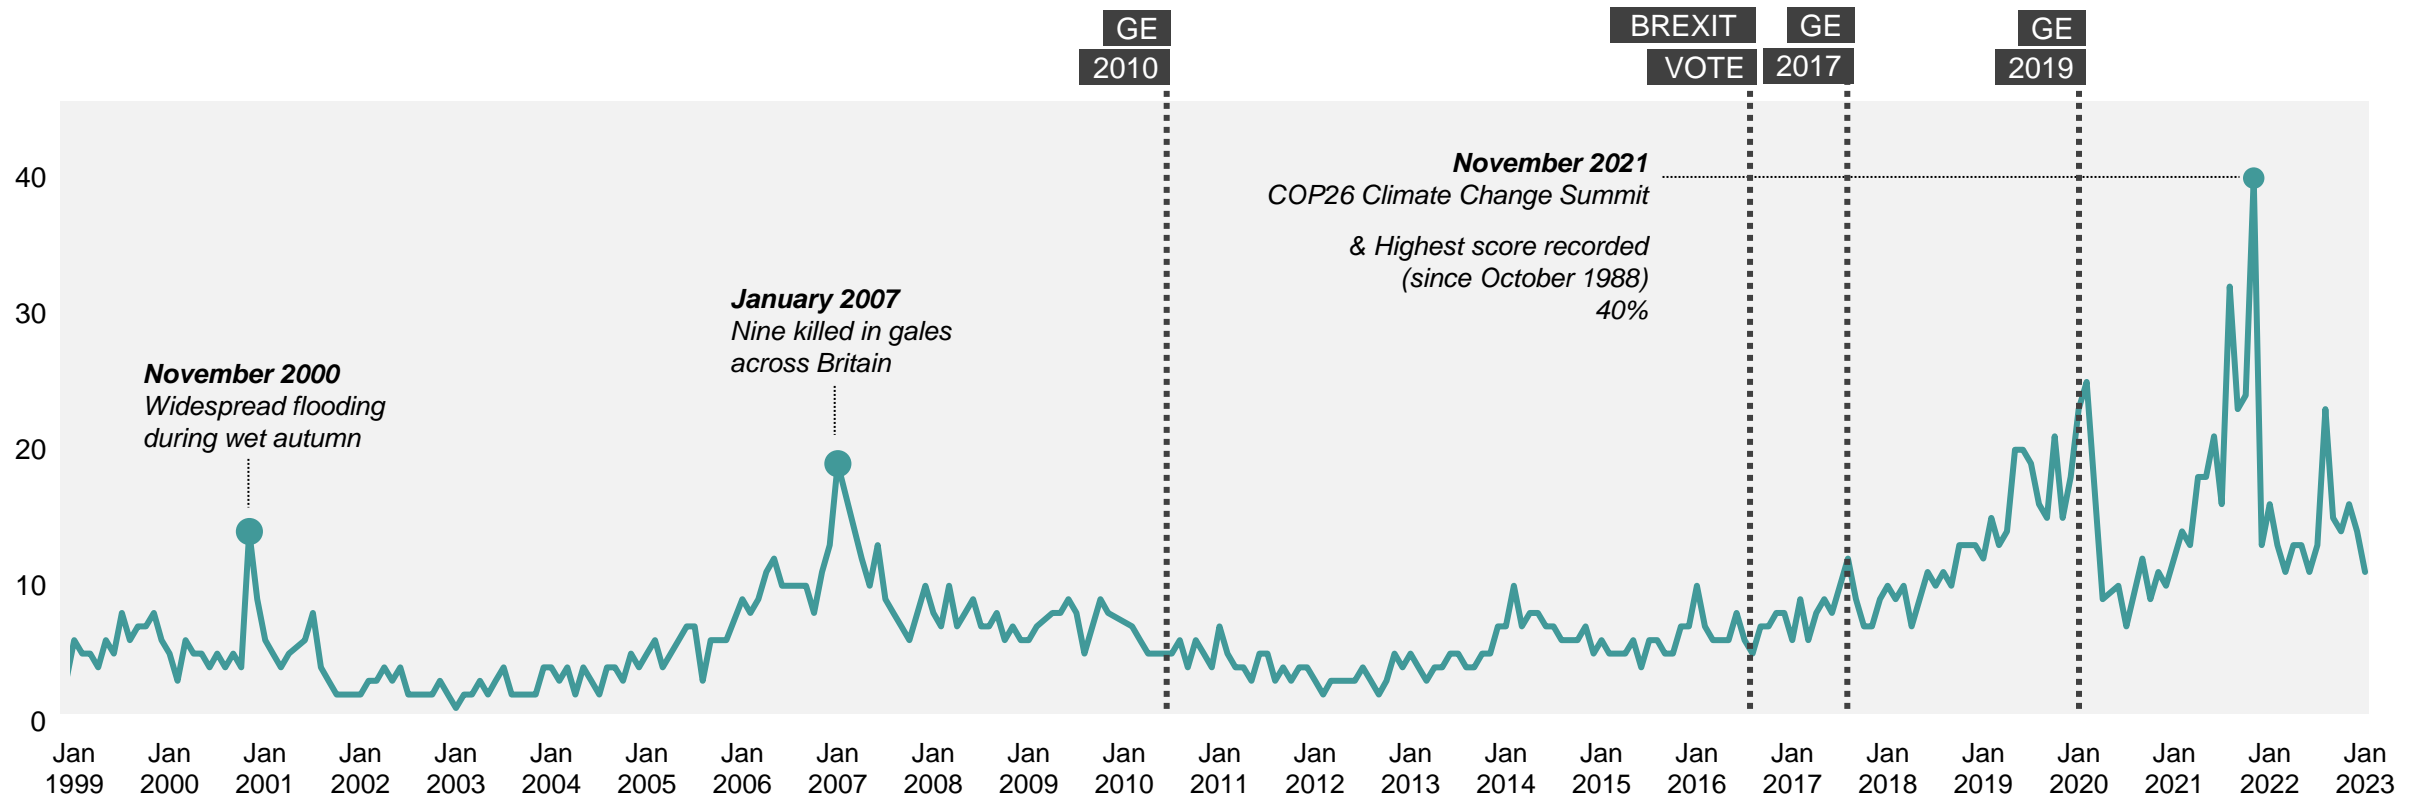

Pollution / Environment / Climate change

What do you see as the most/other important issues facing Britain today?

Base: representative sample of c. 1,000 British adults age 18+ each month, interviewed face-to-face in home
N.B. April 2020 data onwards is collected by telephone; previous months are face-to-face

Source: Ipsos Issues Index