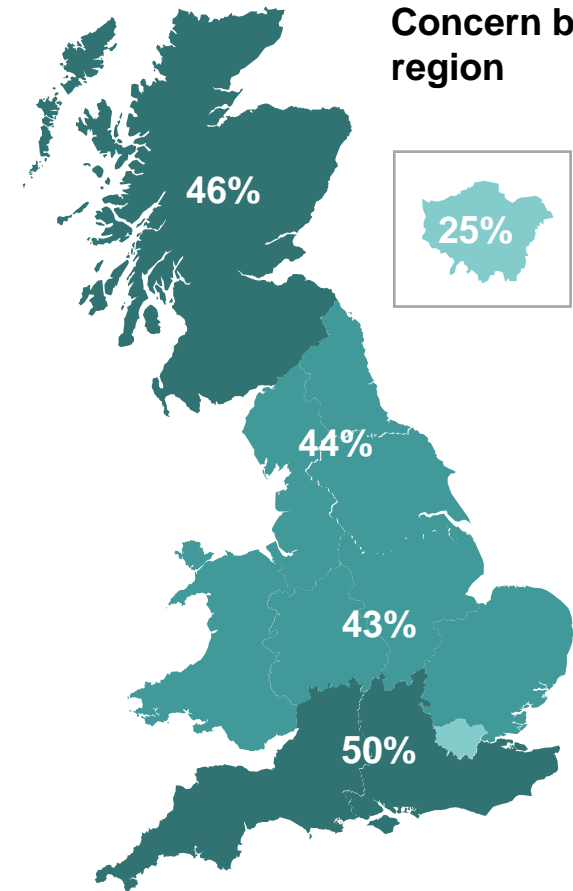

Source: Ipsos Issues Index

Age group

What do you see as the most/other important issues facing Britain today?

Base: 1,012 British adults 18+, 11 – 17 January 2023

Source: Ipsos Issues Index

Concern about the NHS by subgroup

What do you see as the most/other important issues facing Britain today?

Concern by key demographic groups:

Concern by age:

Base: 1,012 British adults 18+, 11 – 17 January 2023

Concern by region

Source: Ipsos Issues Index

Concern about the economy by subgroup

What do you see as the most/other important issues facing Britain today?

Concern by key demographic groups:

Concern by age:

Base: 1,012 British adults 18+, 11 – 17 January 2023

Base: 1,012 British adults 18+, 11 – 17 January 2023

Concern by region

Source: Ipsos Issues Index

Concern about immigration by subgroup

What do you see as the most/other important issues facing Britain today?