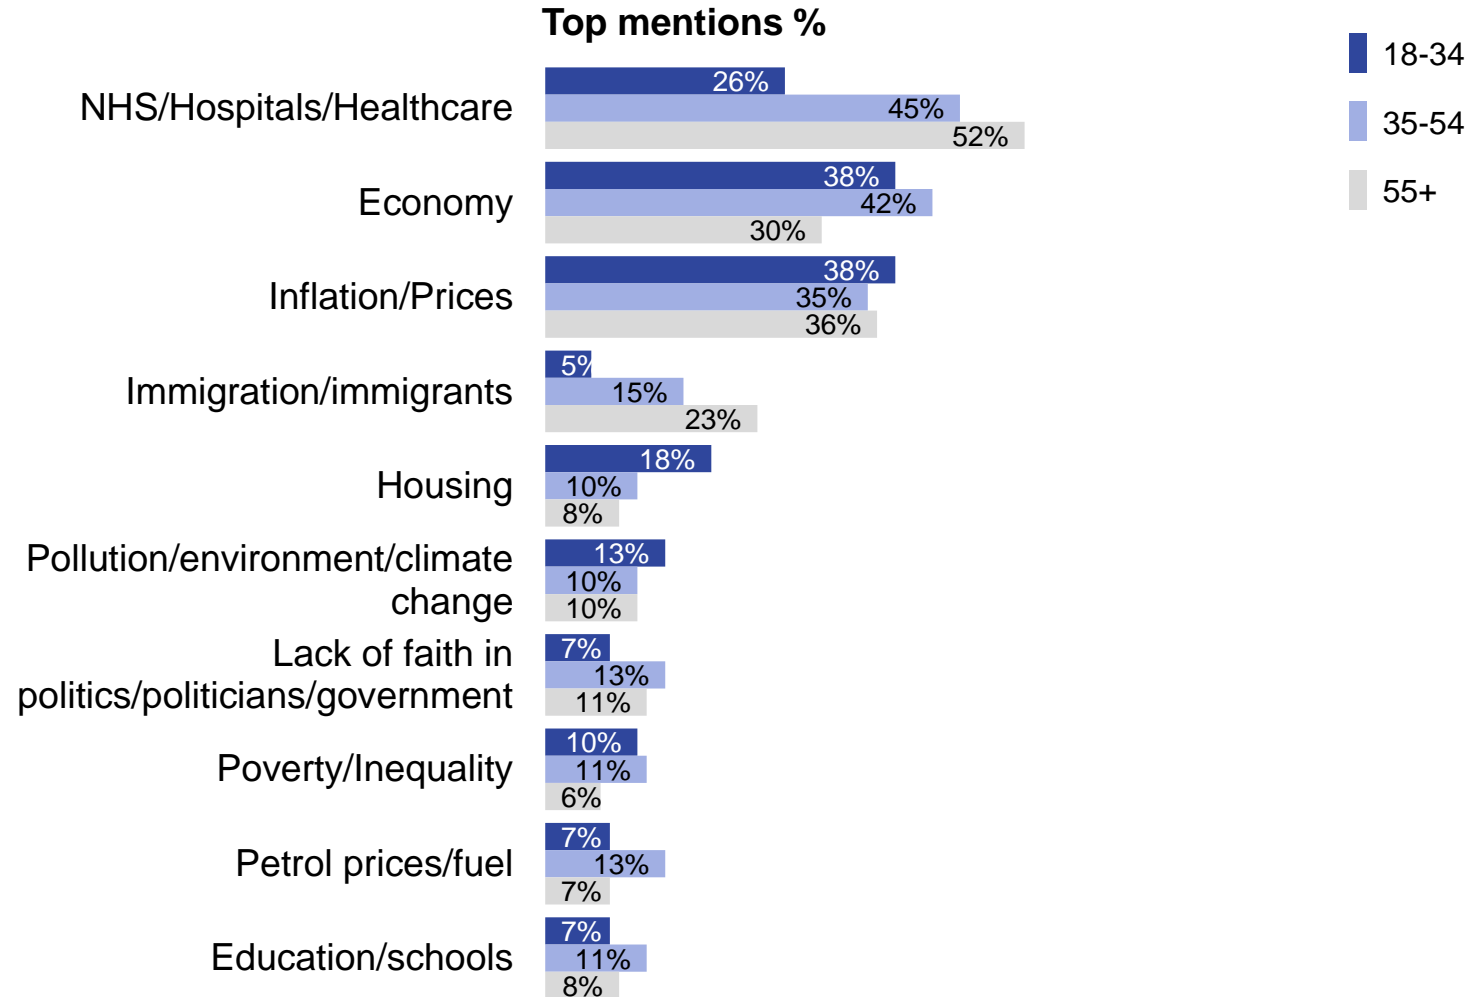

What do you see as the most/other important issues facing Britain today?

Base: 1,012 British adults 18+, 11 – 17 January 2023

Source: Ipsos Issues Index

Social grade

What do you see as the most/other important issues facing Britain today?

Base: 1,012 British adults 18+, 11 – 17 January 2023

Source: Ipsos Issues Index

Ethnic background

What do you see as the most/other important issues facing Britain today?

Base: 1,012 British adults 18+, 11 – 17 January 2023

Source: Ipsos Issues Index

Age group

What do you see as the most/other important issues facing Britain today?

Base: 1,012 British adults 18+, 11 – 17 January 2023

Source: Ipsos Issues Index

Concern about the NHS by subgroup

What do you see as the most/other important issues facing Britain today?

Concern by key demographic groups:

Concern by age:

Base: 1,012 British adults 18+, 11 – 17 January 2023

Concern by region

Source: Ipsos Issues Index