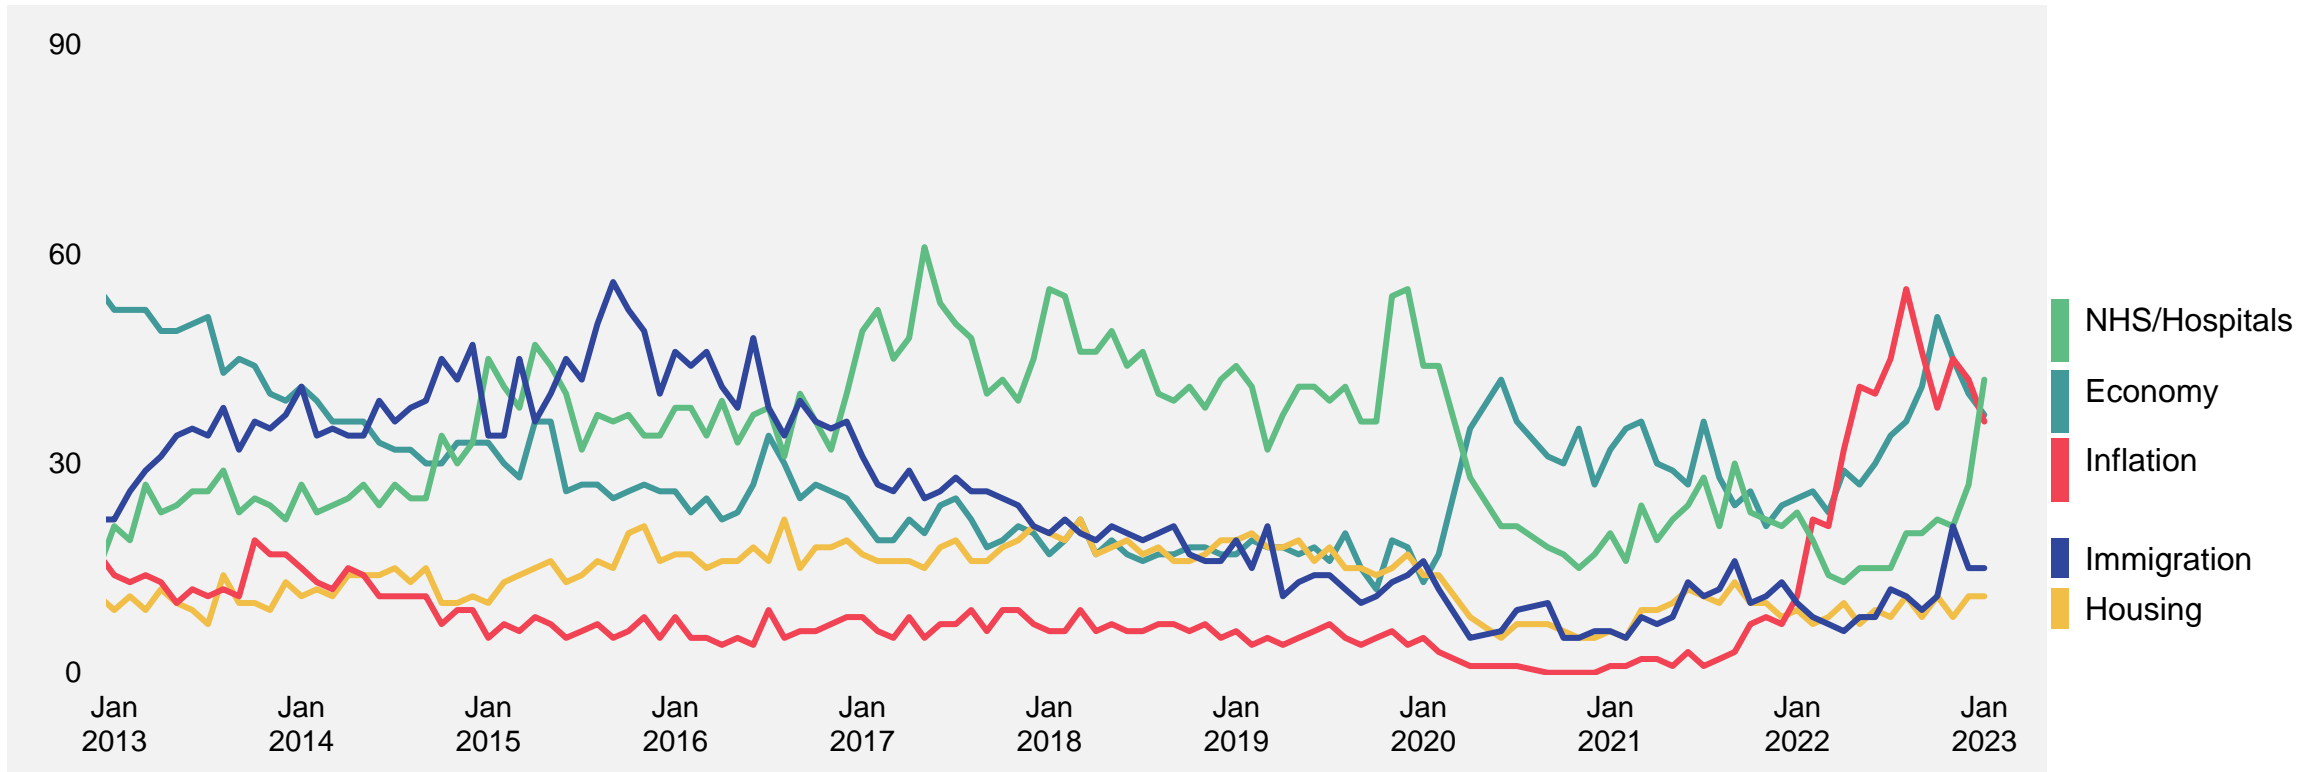

What do you see as the most/other important issues facing Britain today?

Base: 1,012 British adults 18+, 11 – 17 January 2023

Source: Ipsos Issues Index

January 2023

What do you see as the most/other important issues facing Britain today?

Base: 1,012 British adults 18+, 11 – 17 January 2023

Source: Ipsos Issues Index

Top five concerns for January 2023: trend data

What do you see as the most/other important issues facing Britain today?

Top mentions %

Base: representative sample of c. 1,000 British adults age 18+ each month, interviewed face-to-face in home
N.B. April 2020 data onwards is collected by telephone; previous months are face-to-face

Source: Ipsos Issues Index