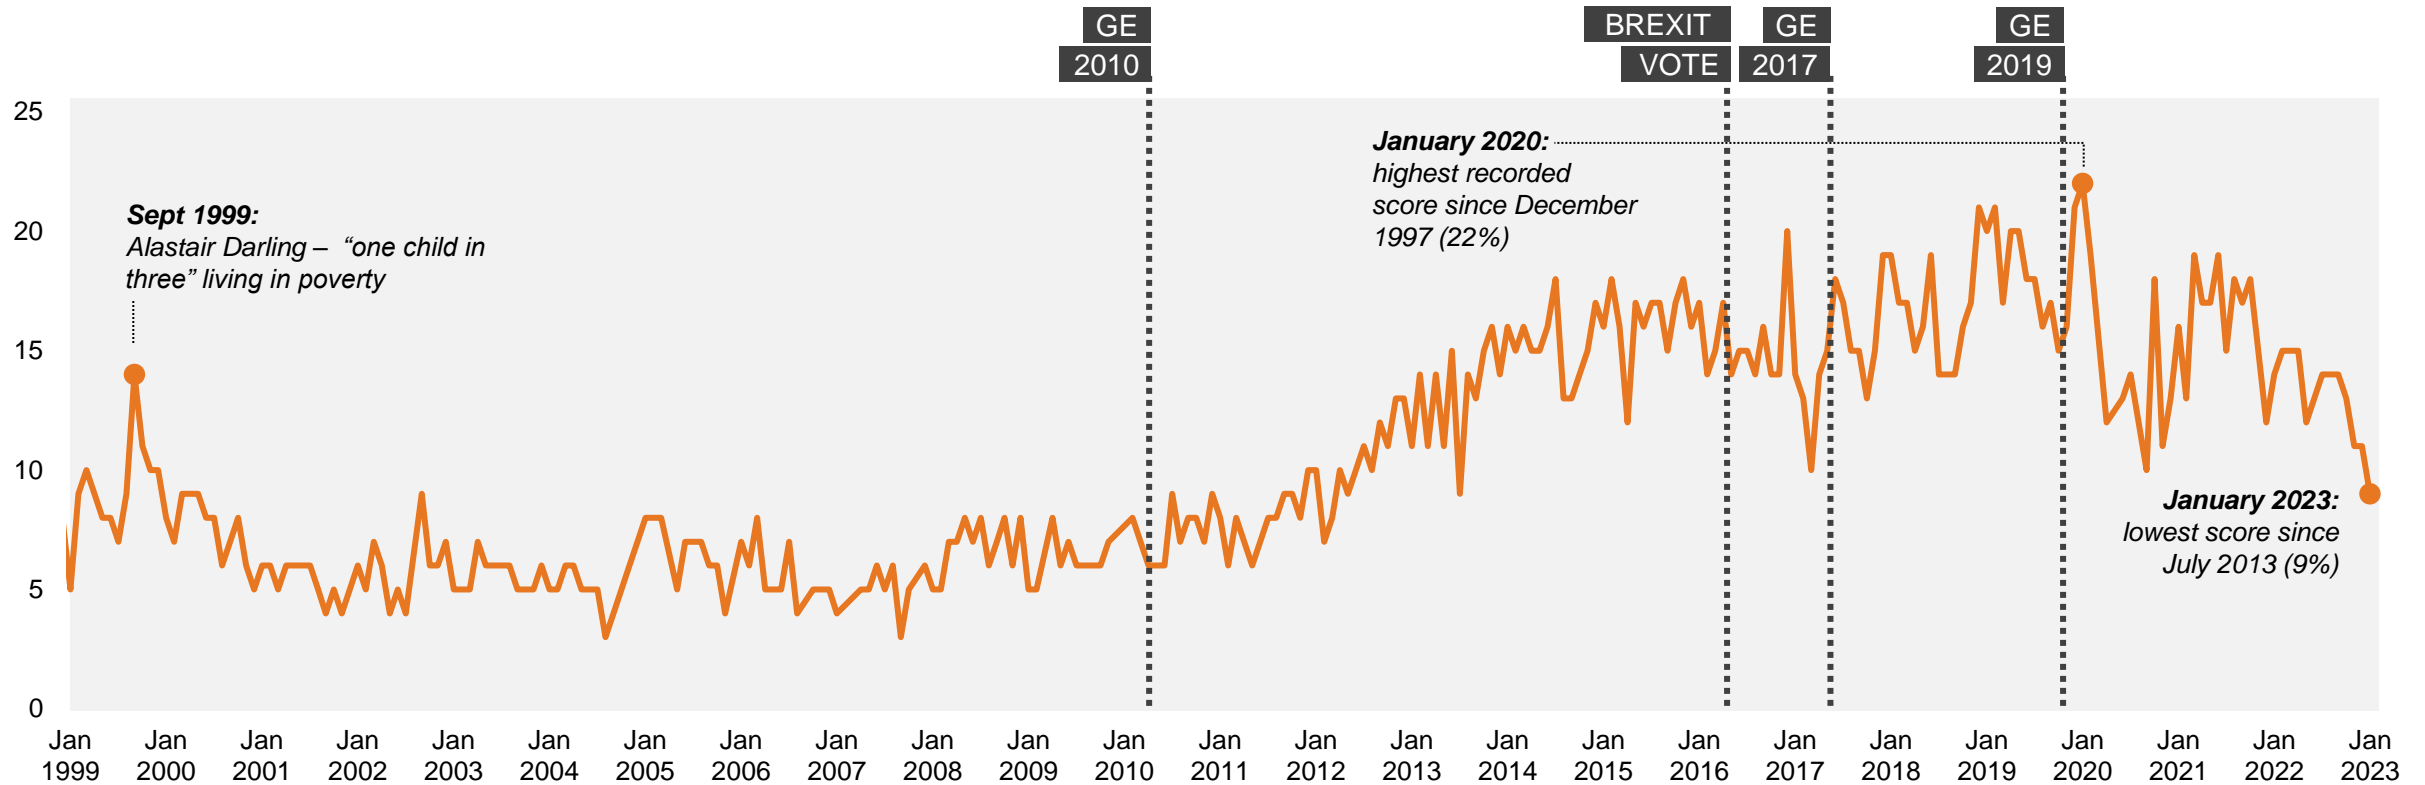

Source: Ipsos Issues Index

Defence/foreign affairs – concern since 1982

What do you see as the most/other important issues facing Britain today?

Base: representative sample of c.1,000 British adults age 18+ each month, interviewed face-to-face in home
N.B. April 2020 data onwards is collected by telephone; previous months are face-to-face

Source: Ipsos Issues Index

Poverty/inequality

What do you see as the most/other important issues facing Britain today?

Base: representative sample of c. 1,000 British adults age 18+ each month, interviewed face-to-face in home
N.B. April 2020 data onwards is collected by telephone; previous months are face-to-face