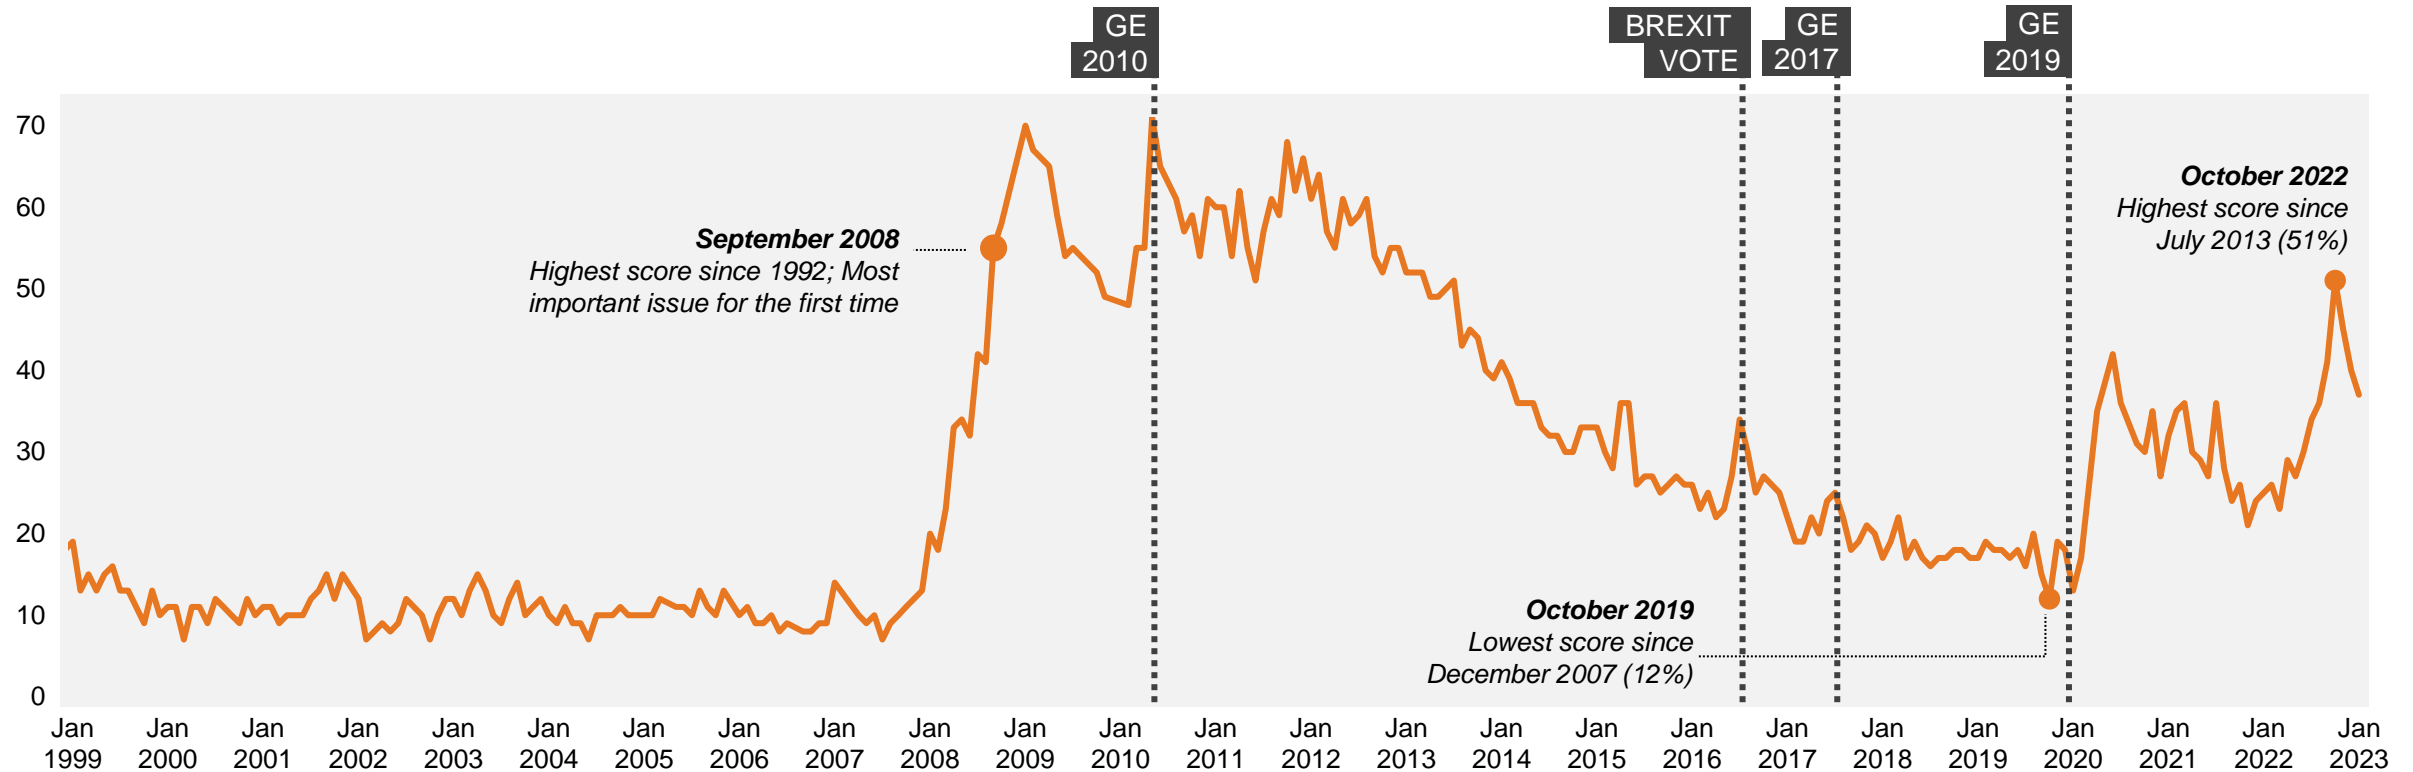

NHS / Hospitals / Healthcare

What do you see as the most/other important issues facing Britain today?

Base: representative sample of c.1,000 British adults age 18+ each month, interviewed face-to-face in home
 N.B. April 2020 data onwards is collected by telephone; previous months are face-to-face

Source: Ipsos Issues Index

Economy / Economic situation

What do you see as the most/other important issues facing Britain today?

Base: representative sample of c. 1,000 British adults age 18+ each month, interviewed face-to-face in home
 N.B. April 2020 data onwards is collected by telephone; previous months are face-to-face