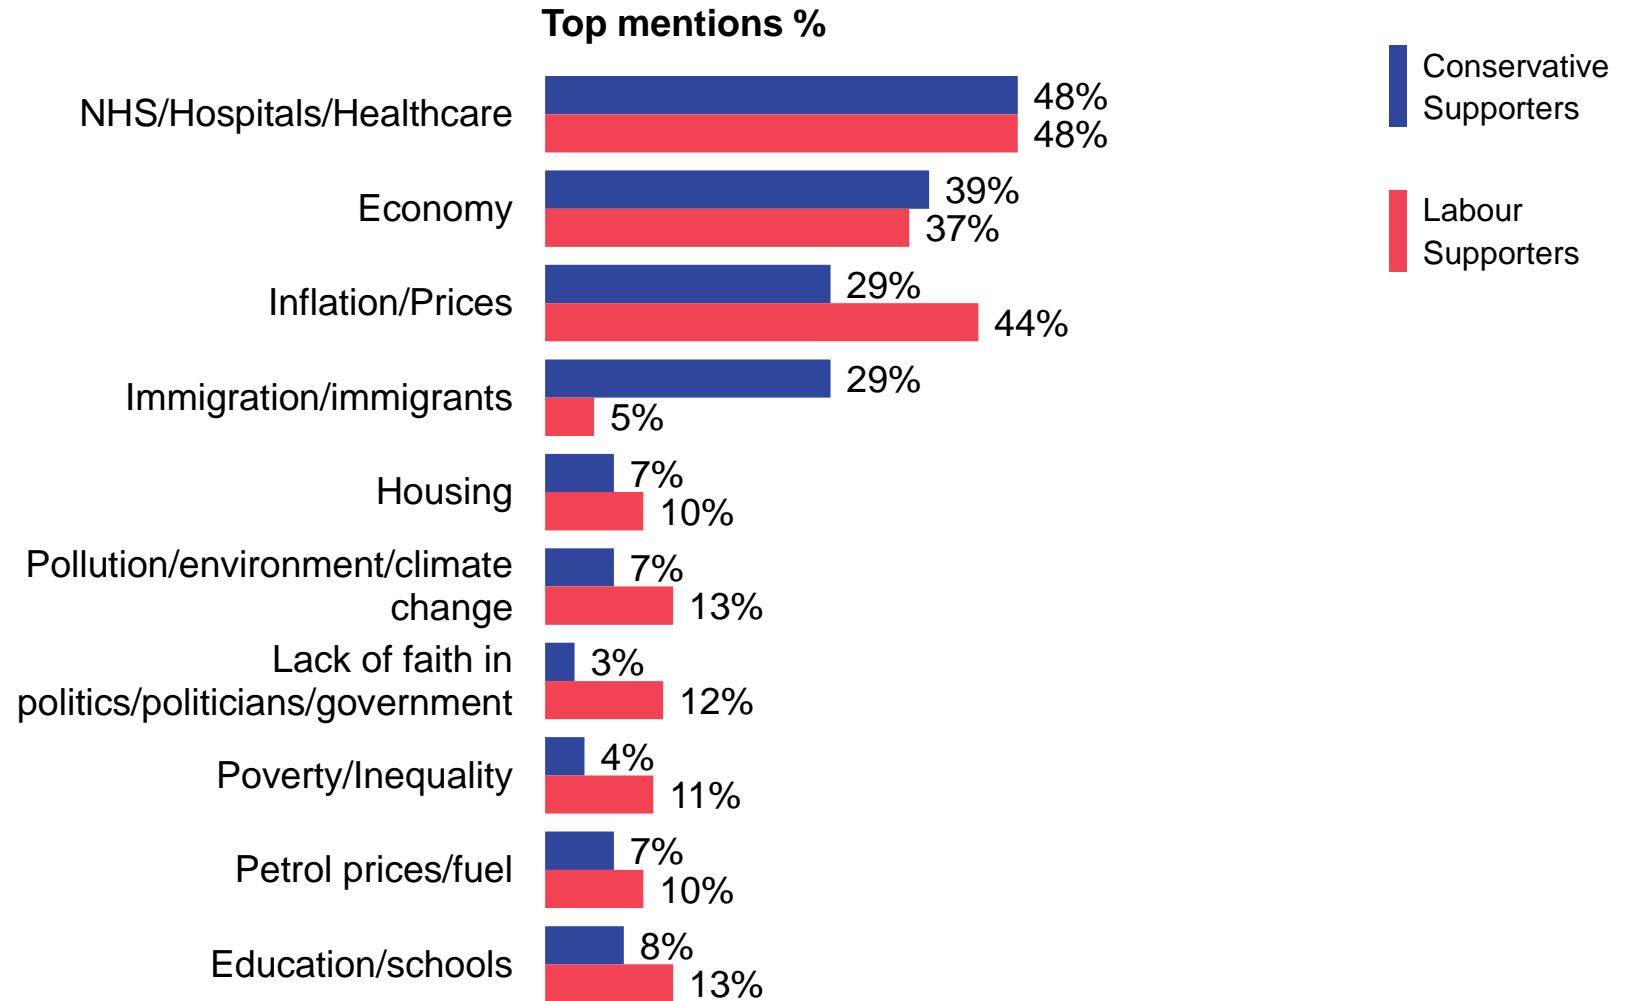

Source: Ipsos Issues Index

Trade unions/strikes– concern since 1974

What do you see as the most/other important issues facing Britain today?

Base: representative sample of c. 1,000 British adults age 18+ each month, interviewed face-to-face in home
N.B. April 2020 data onwards is collected by telephone; previous months are face-to-face

Source: Ipsos Issues Index

Crime / Law & Order / Violence / Vandalism / ASB

What do you see as the most/other important issues facing Britain today?

Base: representative sample of c. 1,000 British adults age 18+ each month, interviewed face-to-face in home
N.B. April 2020 data onwards is collected by telephone; previous months are face-to-face

Source: Ipsos Issues Index

Party support

What do you see as the most/other important issues facing Britain today?

Base: 1,012 British adults 18+, 11 – 17 January 2023

Source: Ipsos Issues Index

Men and women