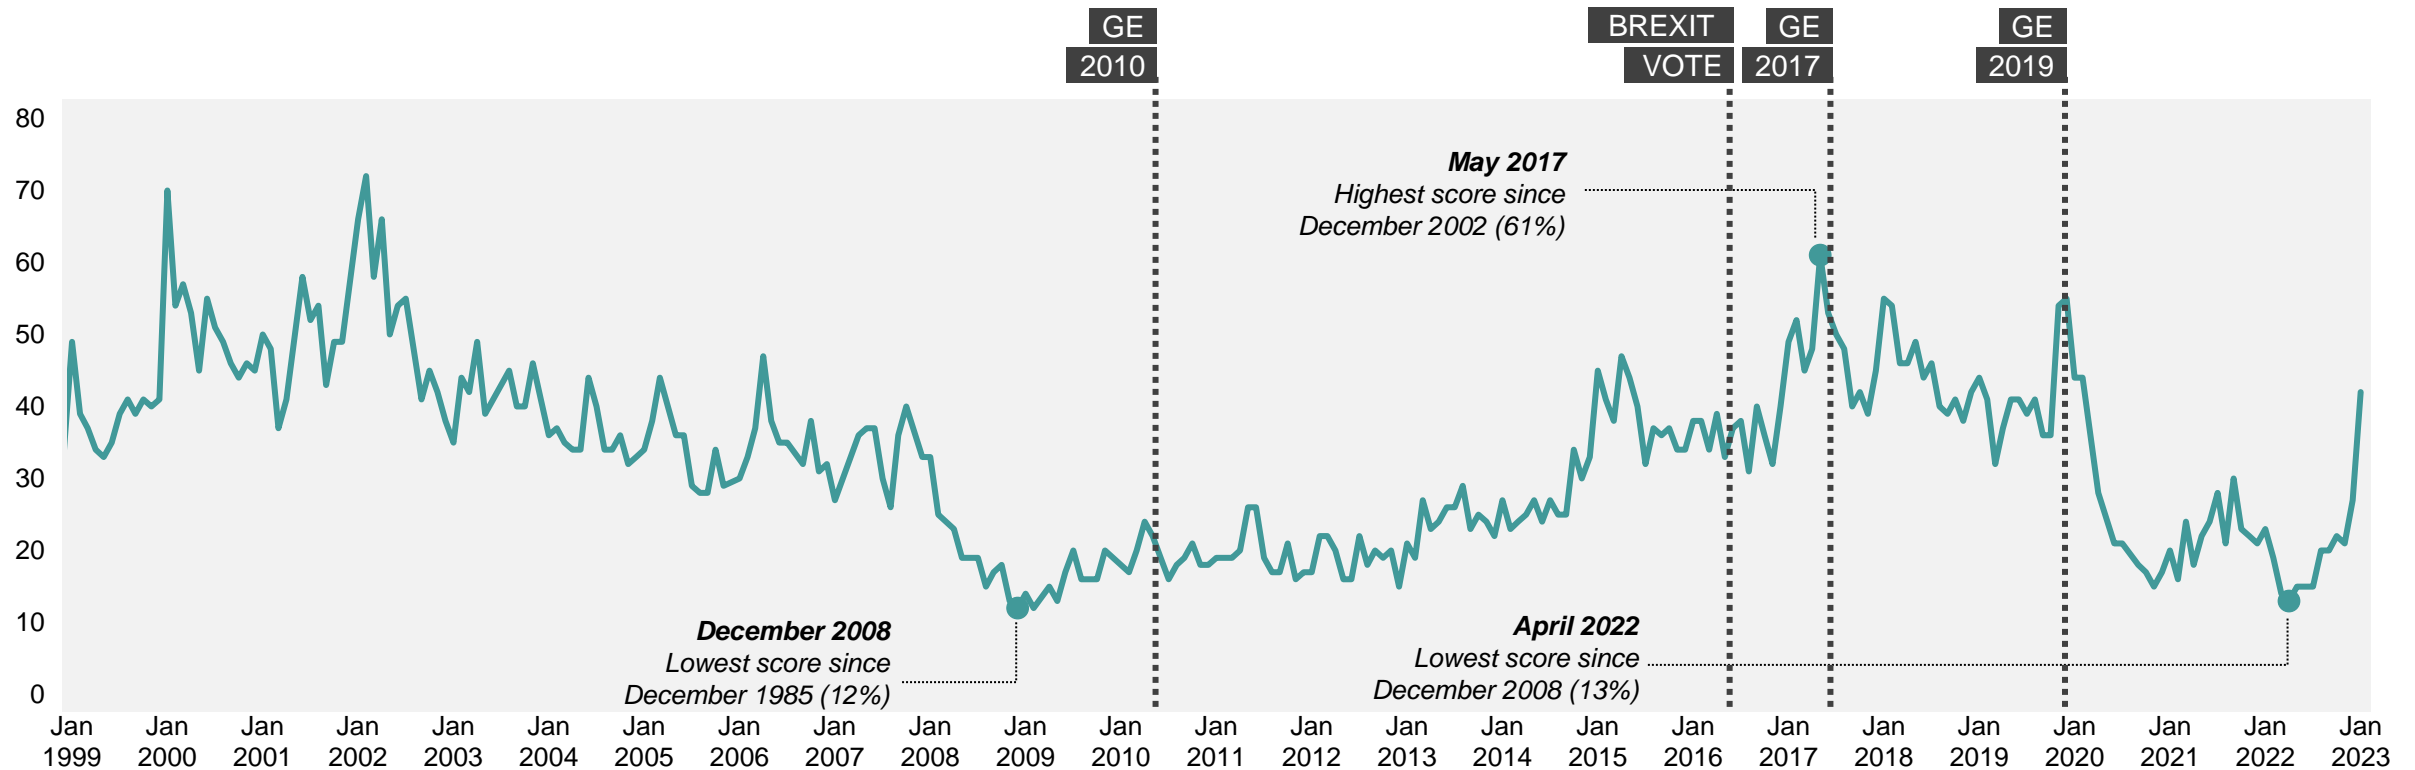

NHS / Hospitals / Healthcare

What do you see as the most/other important issues facing Britain today?

Base: representative sample of c.1,000 British adults age 18+ each month, interviewed face-to-face in home
N.B. April 2020 data onwards is collected by telephone; previous months are face-to-face

Source: Ipsos Issues Index