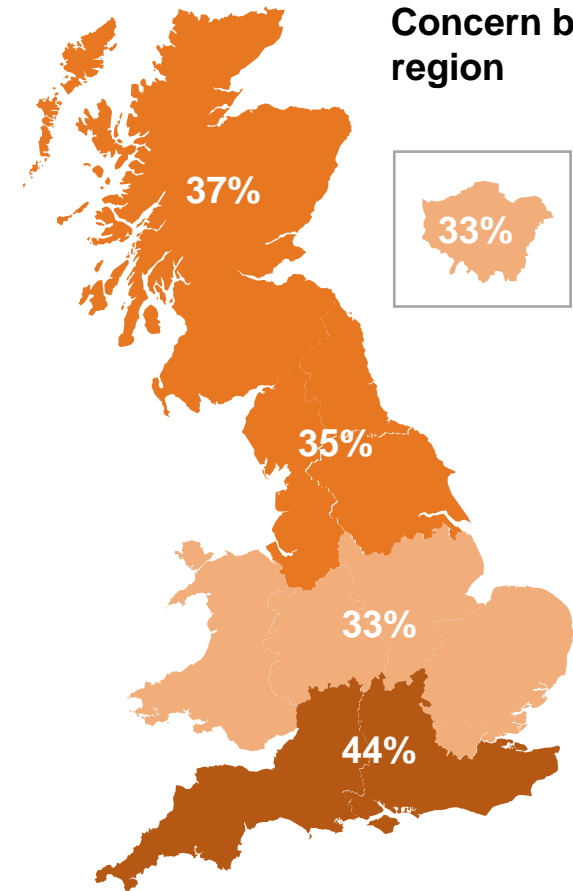

What do you see as the most/other important issues facing Britain today?

Concern by key demographic groups:

Concern by age:

Base: 1,012 British adults 18+, 11 – 17 January 2023

Concern by region

Source: Ipsos Issues Index

Concern about the economy by subgroup

What do you see as the most/other important issues facing Britain today?

Concern by key demographic groups:

Concern by age:

Base: 1,012 British adults 18+, 11 – 17 January 2023

Concern by region

Source: Ipsos Issues Index

Concern about inflation/prices by subgroup

What do you see as the most/other important issues facing Britain today?

Concern by key demographic groups:

Concern by age:

Base: 1,012 British adults 18+, 11 – 17 January 2023

Concern by region

Source: Ipsos Issues Index

Concern about immigration by subgroup

What do you see as the most/other important issues facing Britain today?