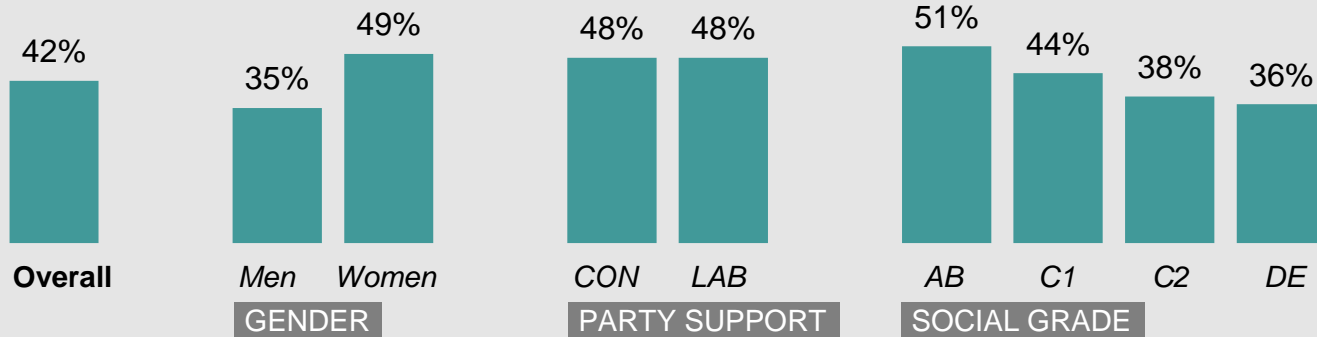

Source: Ipsos Issues Index

Age group

What do you see as the most/other important issues facing Britain today?

Base: 1,012 British adults 18+, 11 – 17 January 2023

Source: Ipsos Issues Index

Concern about the NHS by subgroup

What do you see as the most/other important issues facing Britain today?

Concern by key demographic groups:

Concern by age:

Base: 1,012 British adults 18+, 11 – 17 January 2023

Concern by region

Source: Ipsos Issues Index

Concern about the economy by subgroup

What do you see as the most/other important issues facing Britain today?

Concern by key demographic groups:

Concern by age:

Base: 1,012 British adults 18+, 11 – 17 January 2023