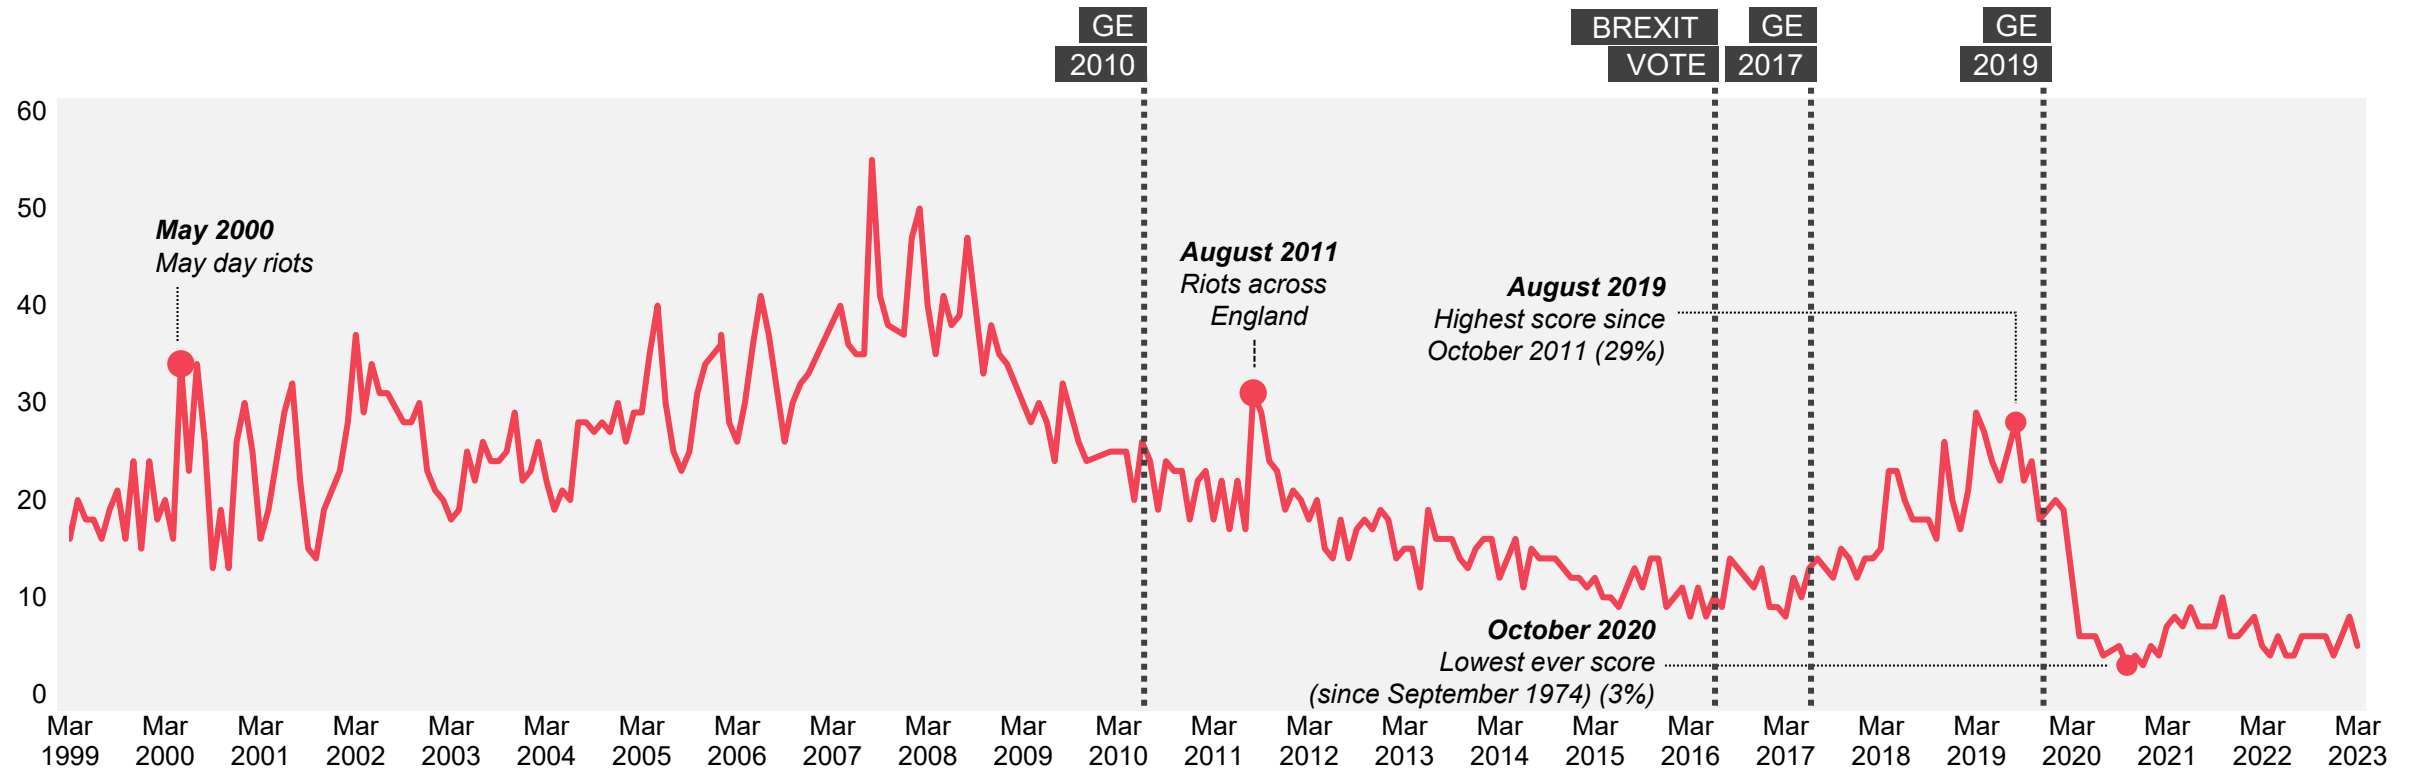

Crime / Law & Order / Violence / Vandalism / ASB

What do you see as the most/other important issues facing Britain today?

Base: representative sample of c. 1,000 British adults age 18+ each month, interviewed face-to-face in home
N.B. April 2020 data onwards is collected by telephone; previous months are face-to-face

Source: Ipsos Issues Index