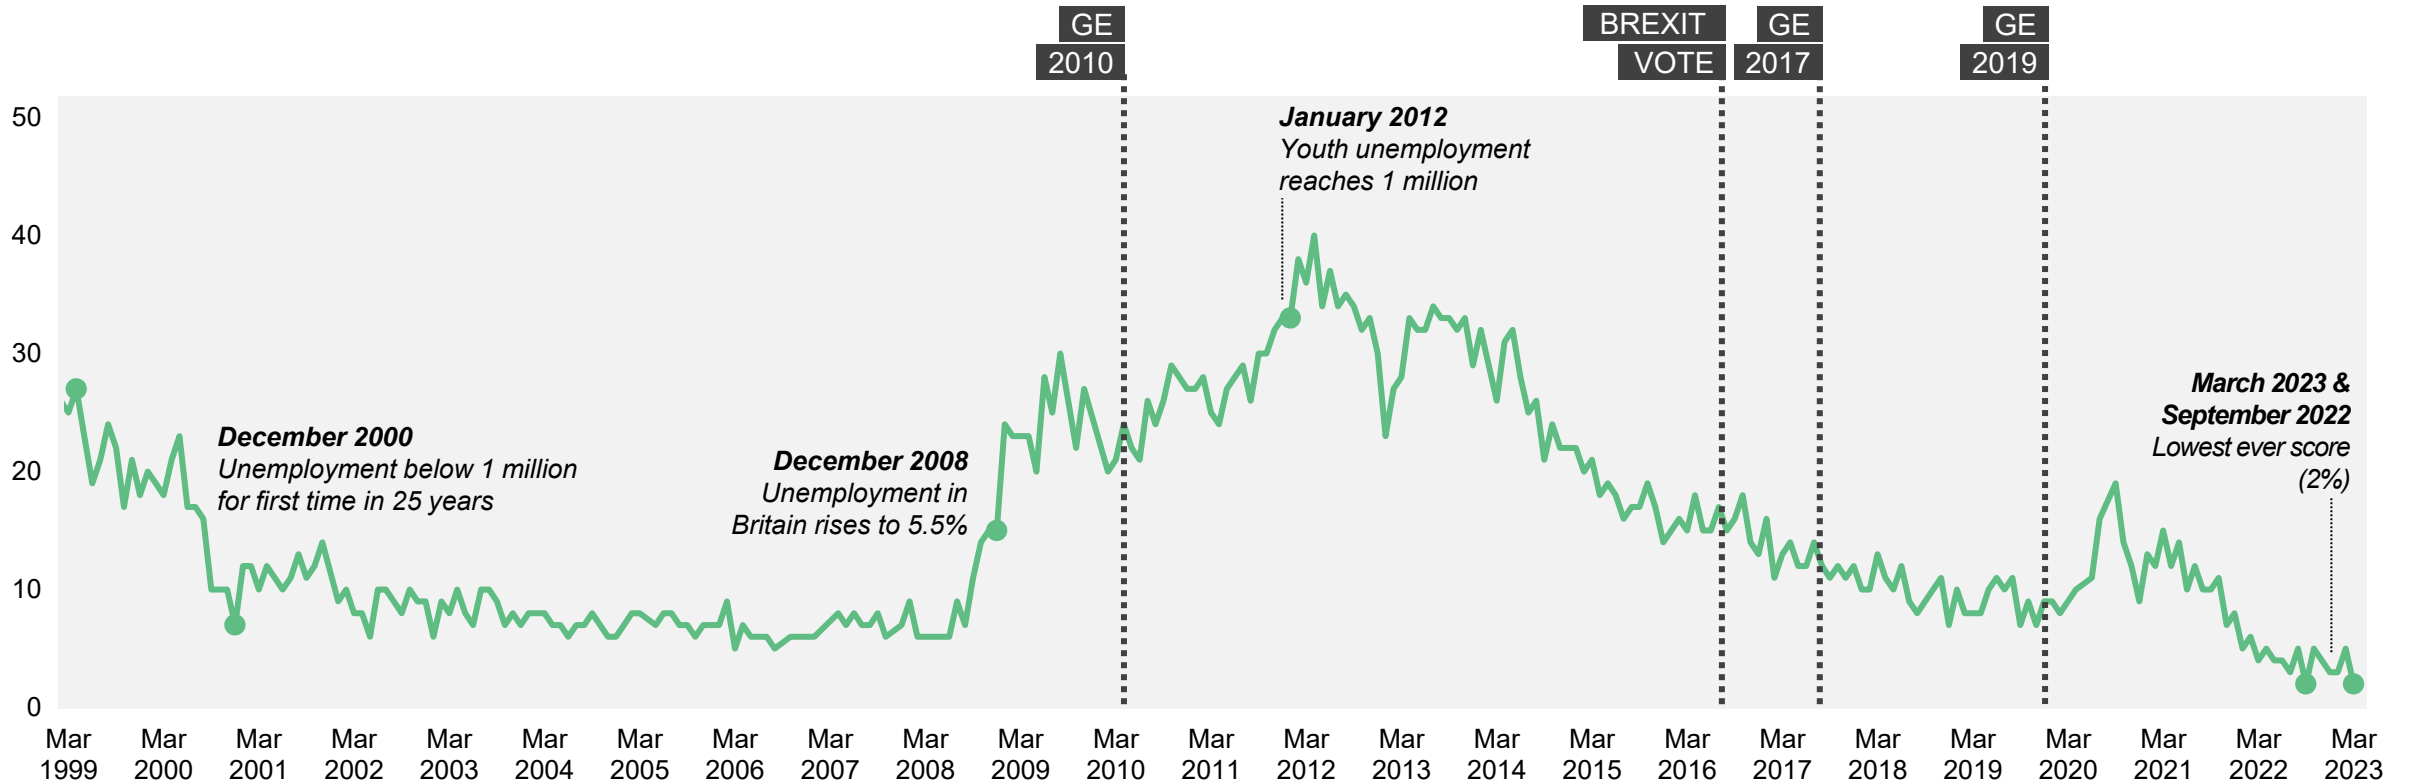

Unemployment / Factory closure / Lack of industry

What do you see as the most/other important issues facing Britain today?

Base: representative sample of c. 1,000 British adults age 18+ each month, interviewed face-to-face in home
N.B. April 2020 data onwards is collected by telephone; previous months are face-to-face

Source: Ipsos Issues Index