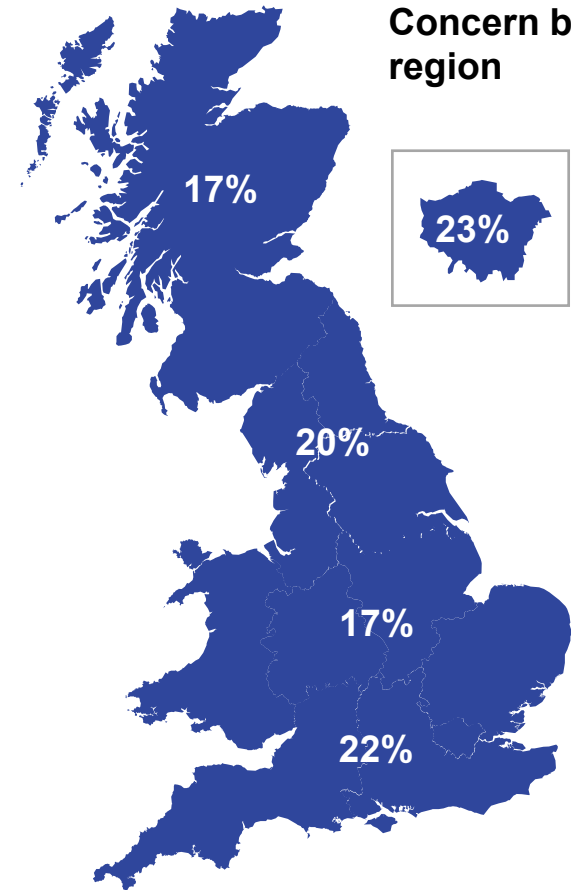

Concern by age:

Base: 1,001 British adults 18+, 1 – 7 March 2023

Concern by region

Source: Ipsos Issues Index

Concern about the economy by subgroup

What do you see as the most/other important issues facing Britain today?

Concern by key demographic groups:

Concern by age:

Base: 1,001 British adults 18+, 1 – 7 March 2023

Concern by region

Source: Ipsos Issues Index

Concern about the NHS by subgroup

What do you see as the most/other important issues facing Britain today?

Concern by key demographic groups:

Concern by age:

Base: 1,001 British adults 18+, 1 – 7 March 2023

Source: Ipsos Issues Index

Concern about immigration by subgroup

What do you see as the most/other important issues facing Britain today?

Concern by key demographic groups:

Concern by age:

Base: 1,001 British adults 18+, 1 – 7 March 2023

Concern by region

Source: Ipsos Issues Index

Top five concerns by IMD quintile

What do you see as the most/other important issues facing Britain today?