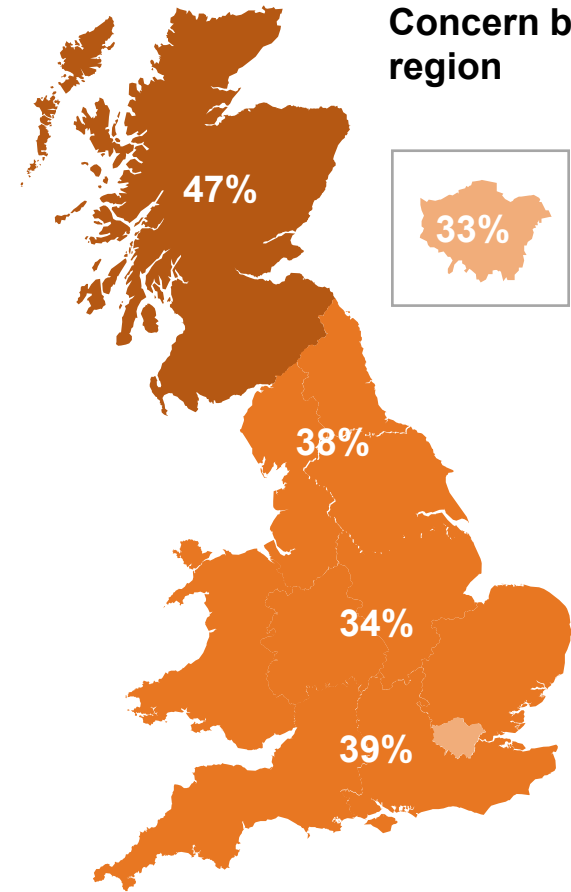

Concern by age:

Base: 1,001 British adults 18+, 1 – 7 March 2023

Concern by region

Source: Ipsos Issues Index

Concern about the economy by subgroup

What do you see as the most/other important issues facing Britain today?

Concern by key demographic groups:

Concern by age:

Base: 1,001 British adults 18+, 1 – 7 March 2023

Concern by region

Source: Ipsos Issues Index

Concern about the NHS by subgroup

What do you see as the most/other important issues facing Britain today?

Concern by key demographic groups:

Concern by age:

Base: 1,001 British adults 18+, 1 – 7 March 2023

Source: Ipsos Issues Index

Concern about immigration by subgroup

What do you see as the most/other important issues facing Britain today?

Concern by key demographic groups:

Concern by age:

Base: 1,001 British adults 18+, 1 – 7 March 2023

Concern by region

Source: Ipsos Issues Index

Top five concerns by IMD quintile

What do you see as the most/other important issues facing Britain today?