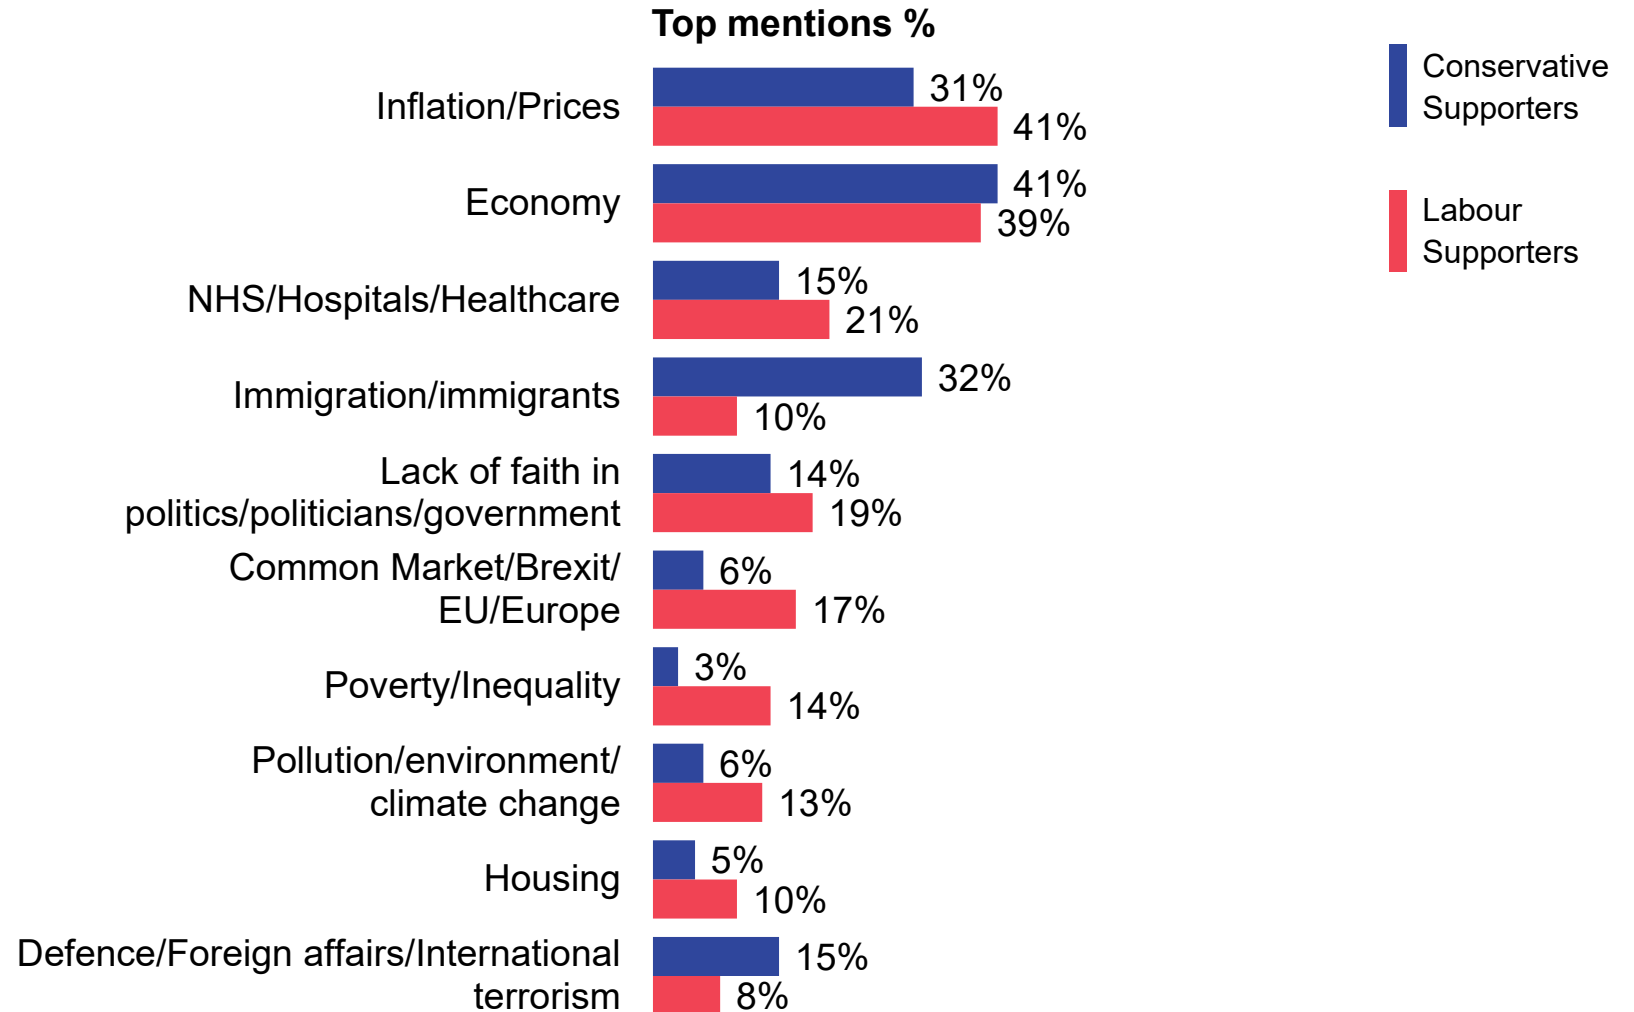

Source: Ipsos Issues Index

Education / Schools

What do you see as the most/other important issues facing Britain today?

Base: representative sample of c. 1,000 British adults age 18+ each month, interviewed face-to-face in home
 N.B. April 2020 data onwards is collected by telephone; previous months are face-to-face

Source: Ipsos Issues Index

Crime / Law & Order / Violence / Vandalism / ASB

What do you see as the most/other important issues facing Britain today?

Base: representative sample of c. 1,000 British adults age 18+ each month, interviewed face-to-face in home
N.B. April 2020 data onwards is collected by telephone; previous months are face-to-face

Source: Ipsos Issues Index

Party support

What do you see as the most/other important issues facing Britain today?

Base: 1,001 British adults 18+, 1 – 7 March 2023

Source: Ipsos Issues Index

Men and women

What do you see as the most/other important issues facing Britain today?

Base: 1,001 British adults 18+, 1 – 7 March 2023

Source: Ipsos Issues Index

Social grade

What do you see as the most/other important issues facing Britain today?

Base: 1,001 British adults 18+, 1 – 7 March 2023