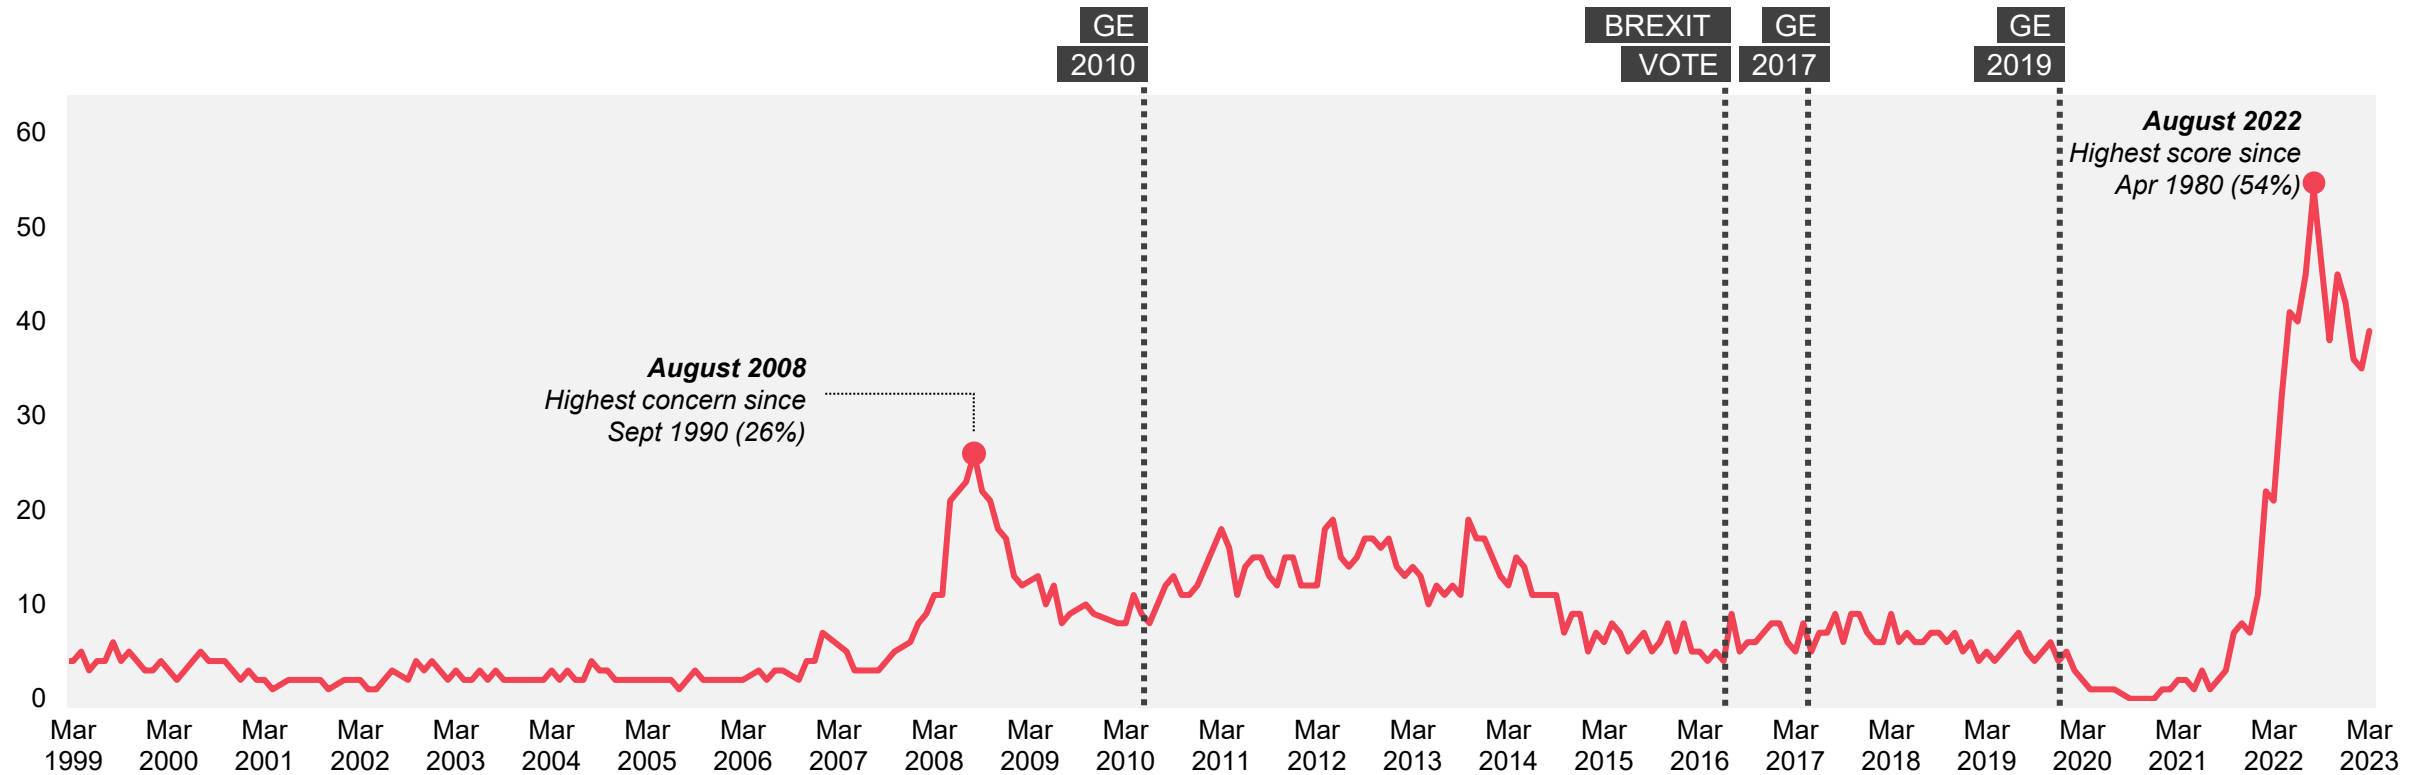

Inflation/prices

What do you see as the most/other important issues facing Britain today?

Base: representative sample of c. 1,000 British adults age 18+ each month, interviewed face-to-face in home
N.B. April 2020 data onwards is collected by telephone; previous months are face-to-face

Source: Ipsos Issues Index