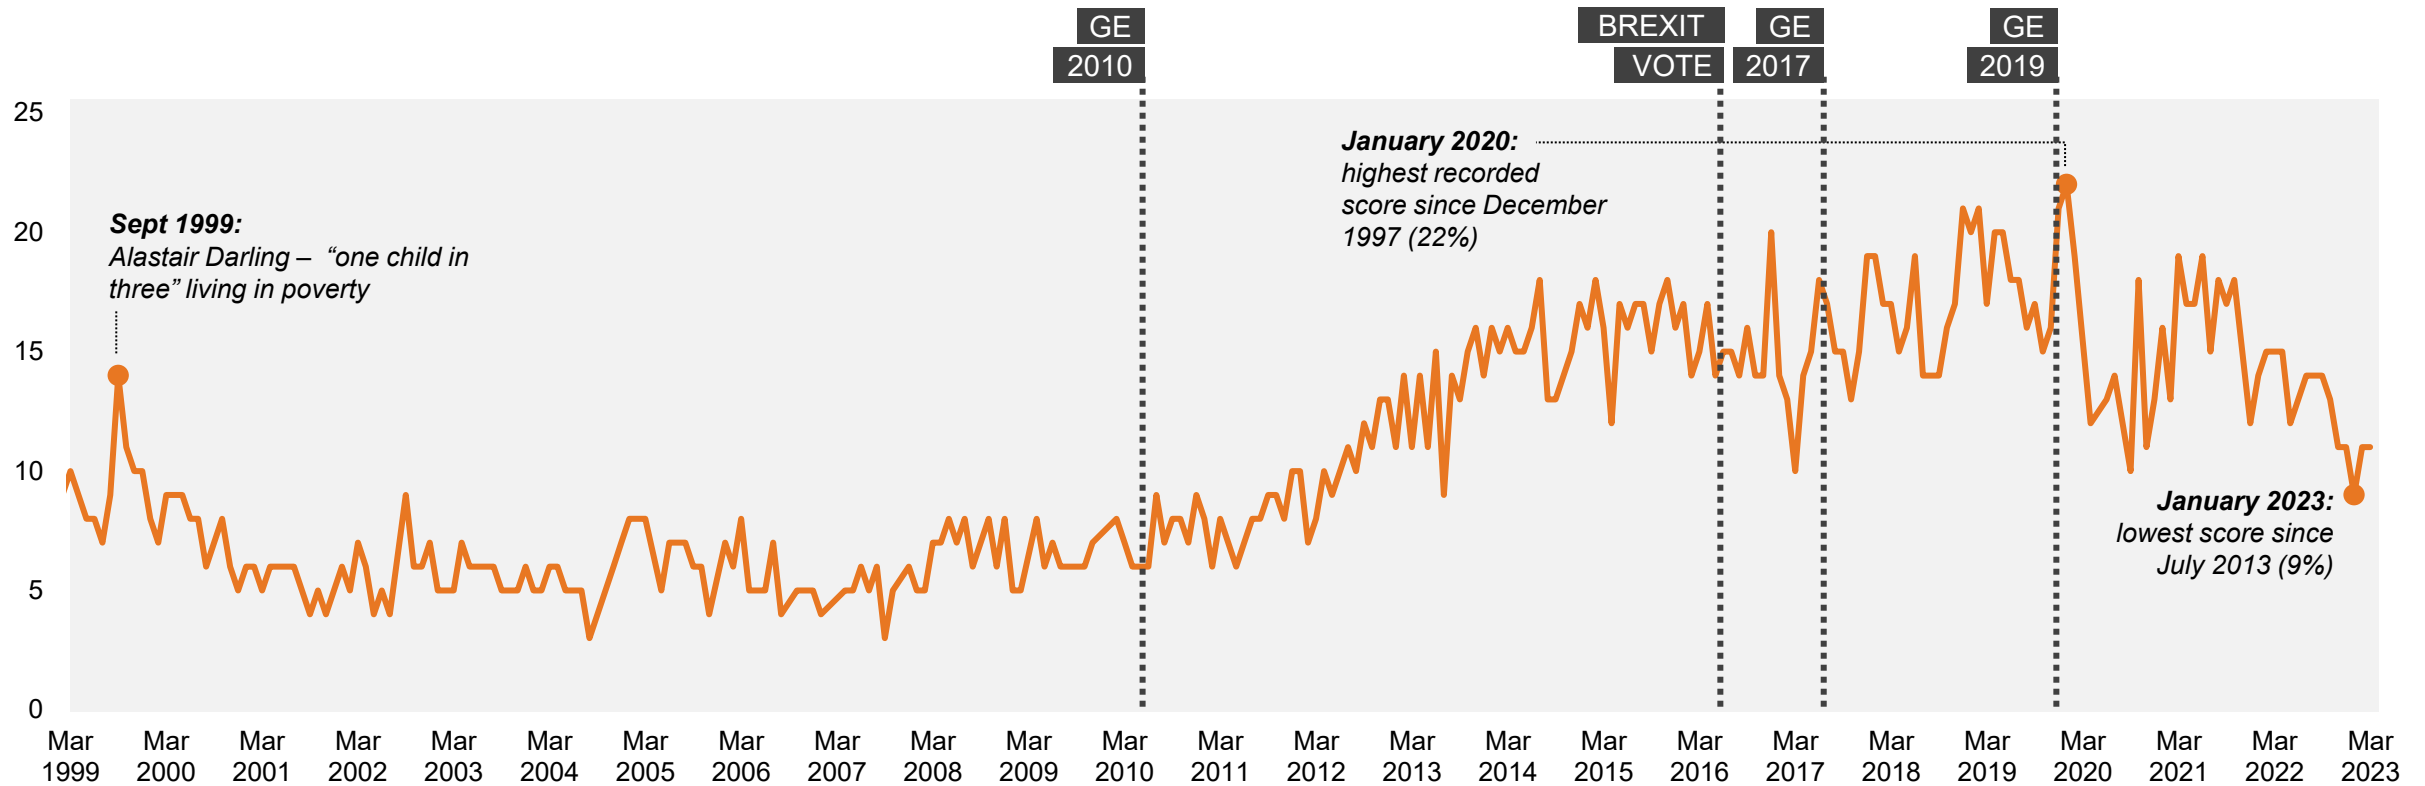

Poverty/inequality

What do you see as the most/other important issues facing Britain today?

Base: representative sample of c. 1,000 British adults age 18+ each month, interviewed face-to-face in home
N.B. April 2020 data onwards is collected by telephone; previous months are face-to-face

Source: Ipsos Issues Index