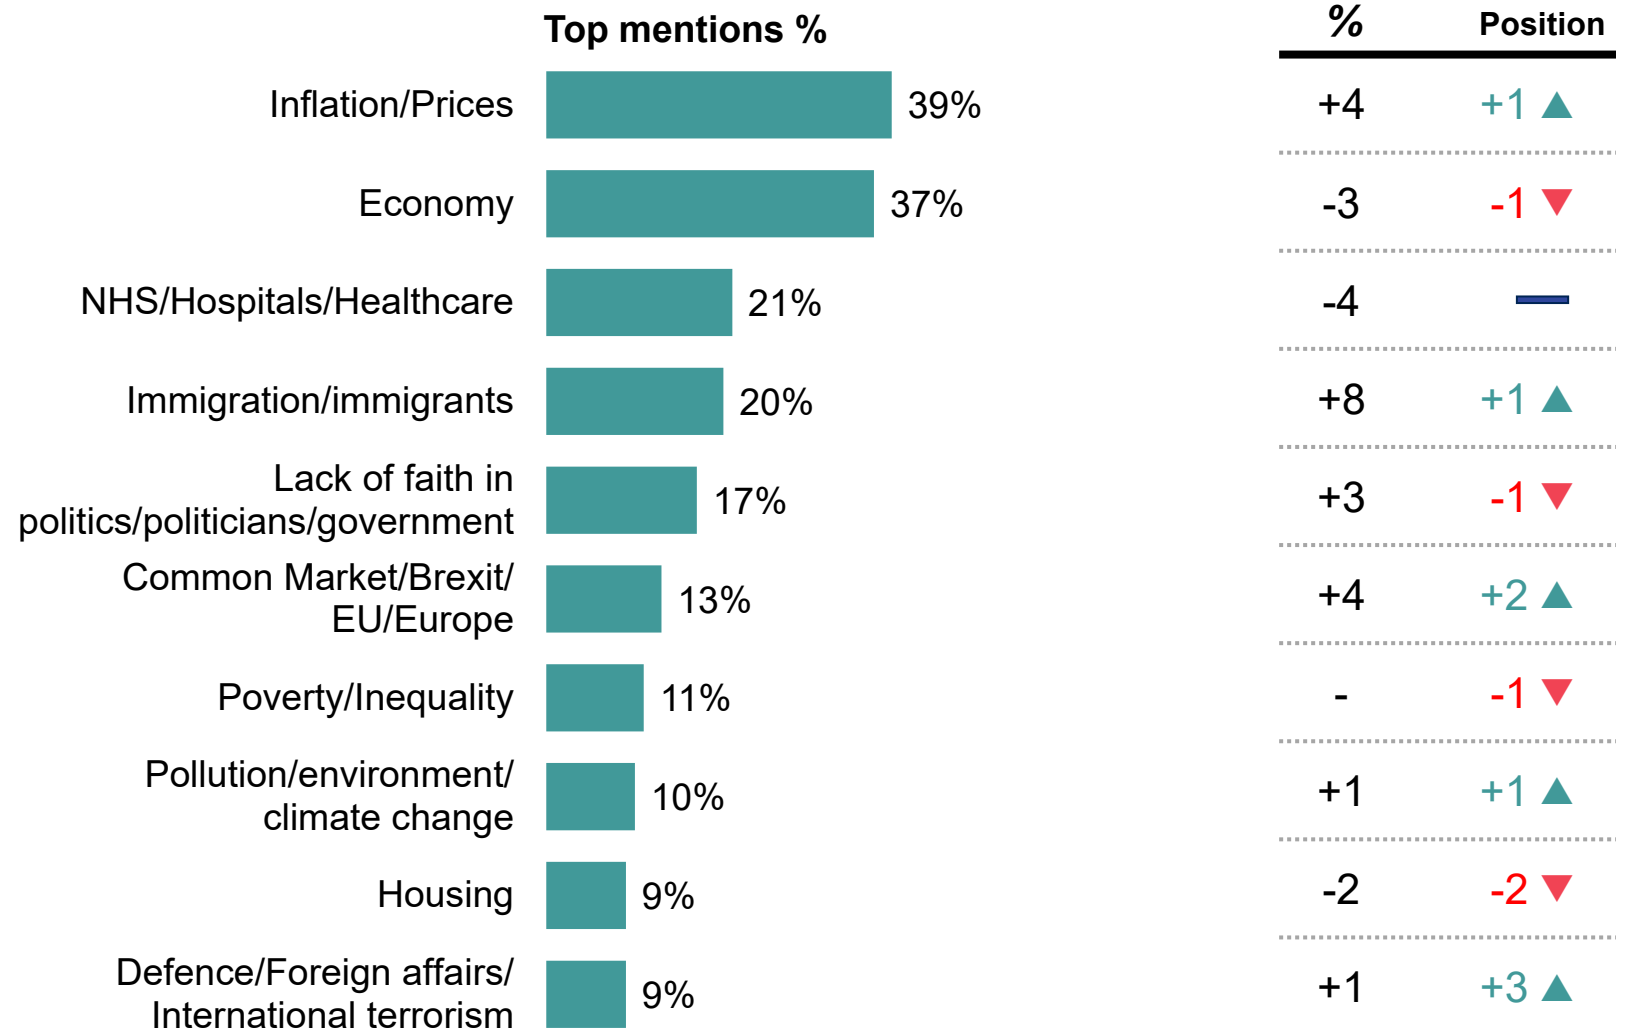

What do you see as the most/other important issues facing Britain today?

Base: 1,001 British adults 18+, 1 – 7 March 2023

Source: Ipsos Issues Index

March 2023

What do you see as the most/other important issues facing Britain today?