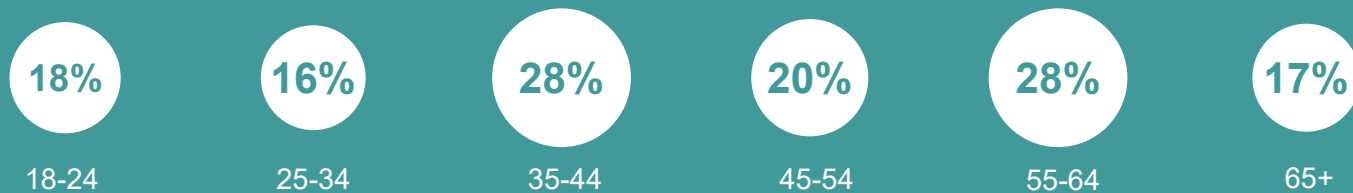

Concern by age:

Base: 1,001 British adults 18+, 1 – 7 March 2023

Concern by region

Source: Ipsos Issues Index

Concern about the economy by subgroup

What do you see as the most/other important issues facing Britain today?

Concern by key demographic groups:

Concern by age:

Base: 1,001 British adults 18+, 1 – 7 March 2023

Concern by region

Source: Ipsos Issues Index

Concern about the NHS by subgroup

What do you see as the most/other important issues facing Britain today?

Concern by key demographic groups:

Concern by age:

Base: 1,001 British adults 18+, 1 – 7 March 2023

Source: Ipsos Issues Index

Concern about immigration by subgroup

What do you see as the most/other important issues facing Britain today?