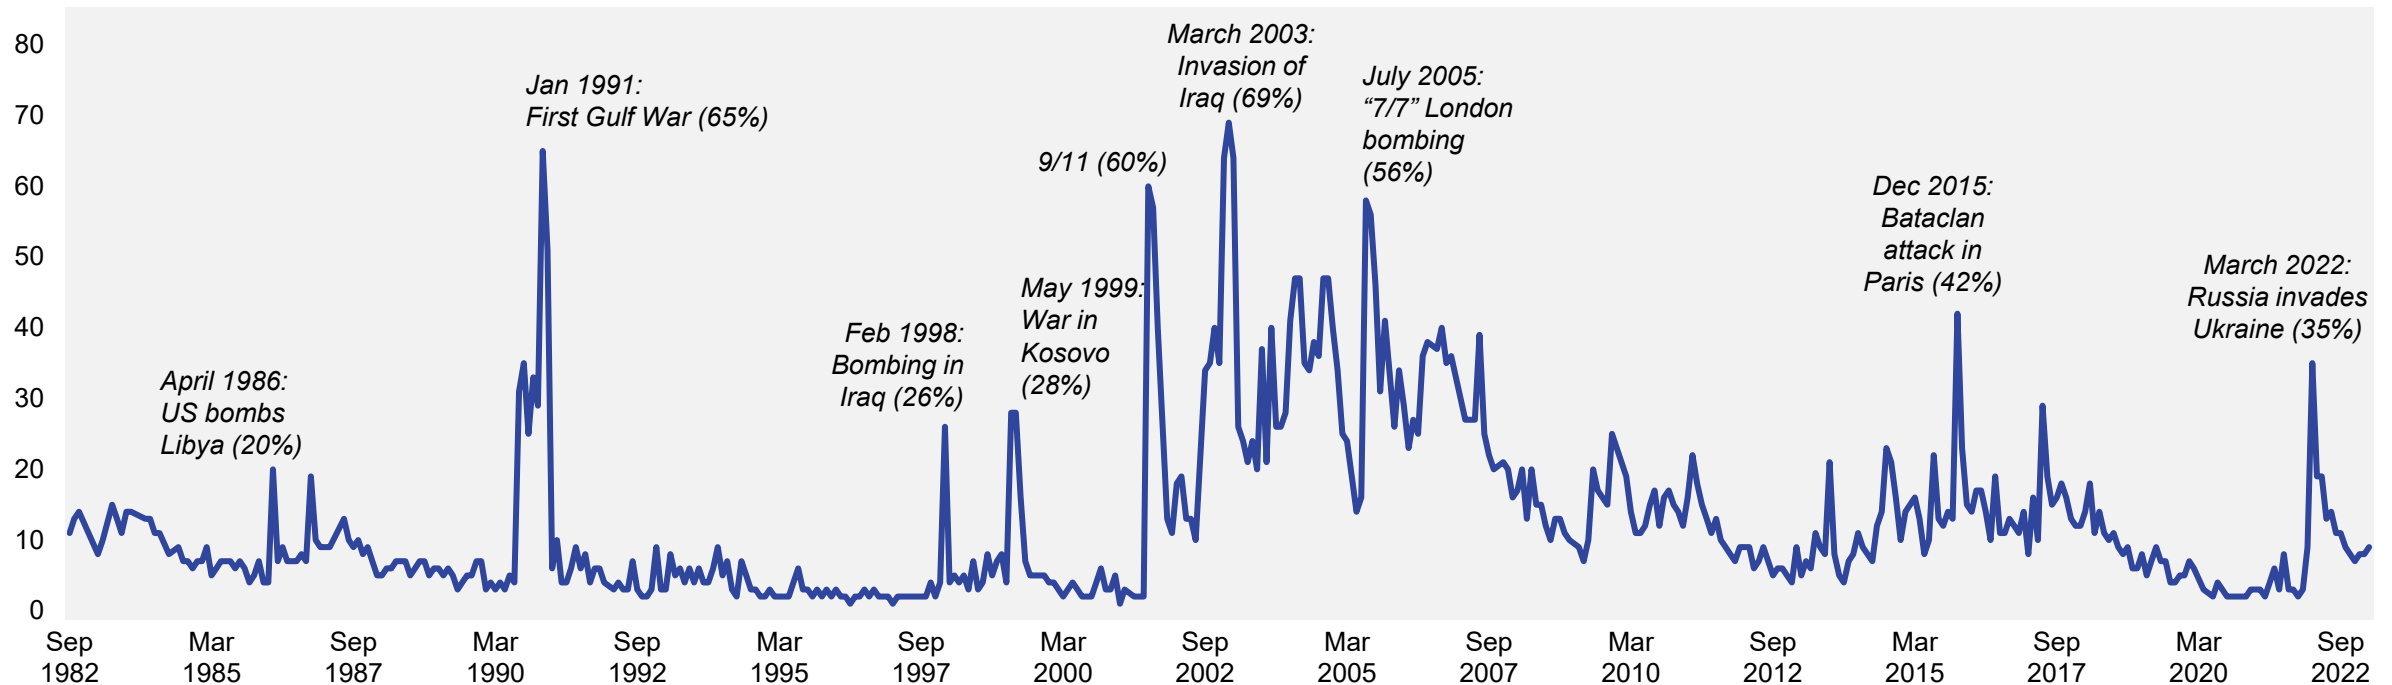

Defence/foreign affairs – concern since 1982

What do you see as the most/other important issues facing Britain today?

Base: representative sample of c. 1,000 British adults age 18+ each month, interviewed face-to-face in home
N.B. April 2020 data onwards is collected by telephone; previous months are face-to-face

Source: Ipsos Issues Index