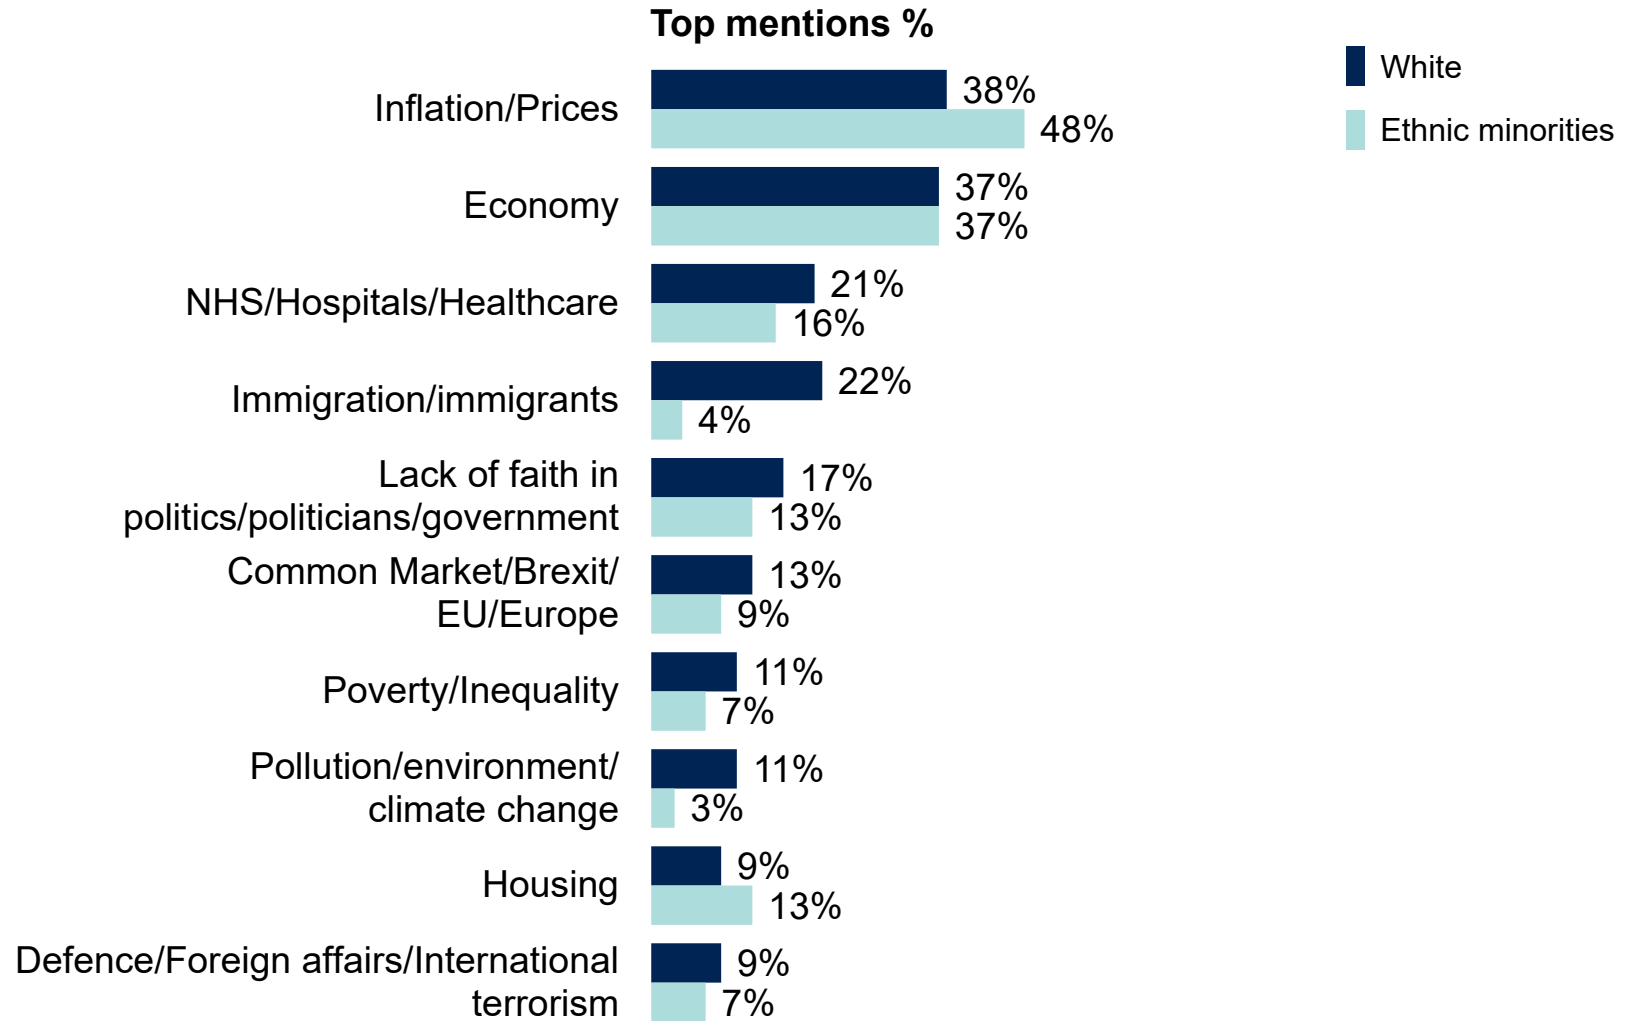

Source: Ipsos Issues Index

Crime / Law & Order / Violence / Vandalism / ASB

What do you see as the most/other important issues facing Britain today?

Base: representative sample of c. 1,000 British adults age 18+ each month, interviewed face-to-face in home
N.B. April 2020 data onwards is collected by telephone; previous months are face-to-face

Source: Ipsos Issues Index

Party support

What do you see as the most/other important issues facing Britain today?

Base: 1,001 British adults 18+, 1 – 7 March 2023

Source: Ipsos Issues Index

Men and women

What do you see as the most/other important issues facing Britain today?

Base: 1,001 British adults 18+, 1 – 7 March 2023

Source: Ipsos Issues Index

Social grade

What do you see as the most/other important issues facing Britain today?

Base: 1,001 British adults 18+, 1 – 7 March 2023

Source: Ipsos Issues Index

Ethnic background

What do you see as the most/other important issues facing Britain today?

Base: 1,001 British adults 18+, 1 – 7 March 2023

Source: Ipsos Issues Index

Age group

What do you see as the most/other important issues facing Britain today?