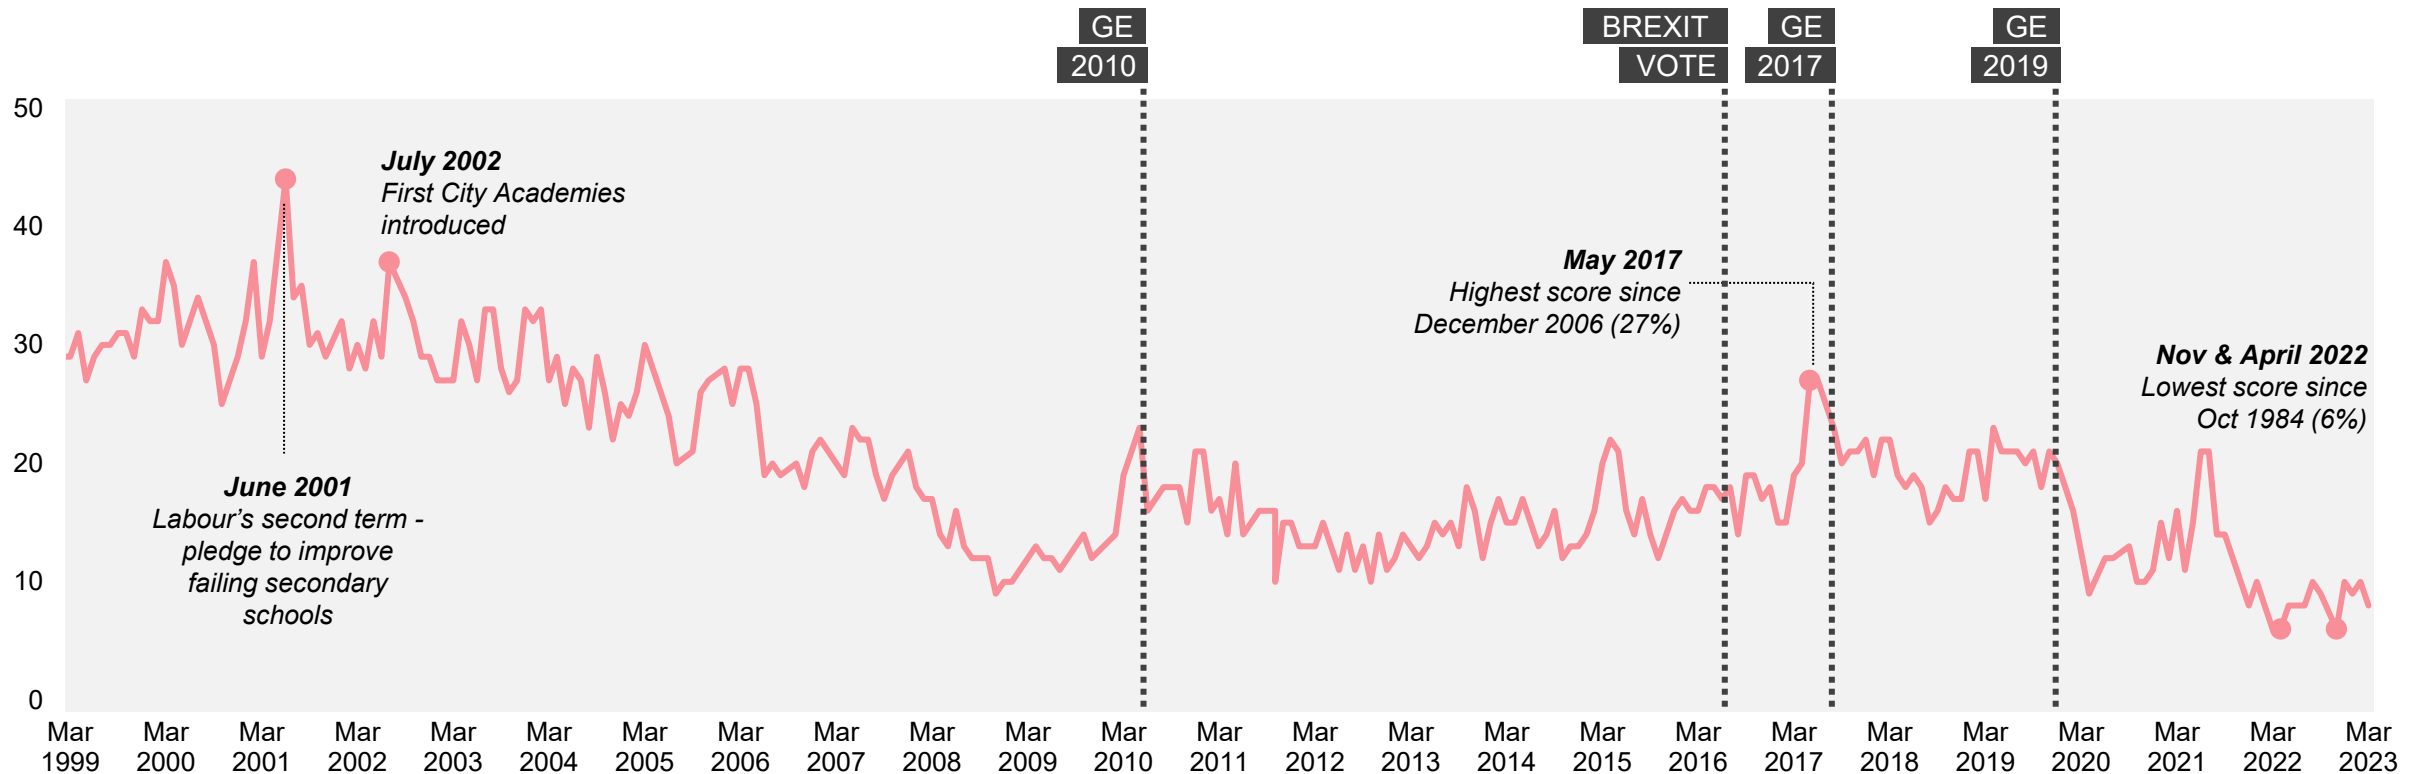

Education / Schools

What do you see as the most/other important issues facing Britain today?

Base: representative sample of c. 1,000 British adults age 18+ each month, interviewed face-to-face in home
N.B. April 2020 data onwards is collected by telephone; previous months are face-to-face

Source: Ipsos Issues Index