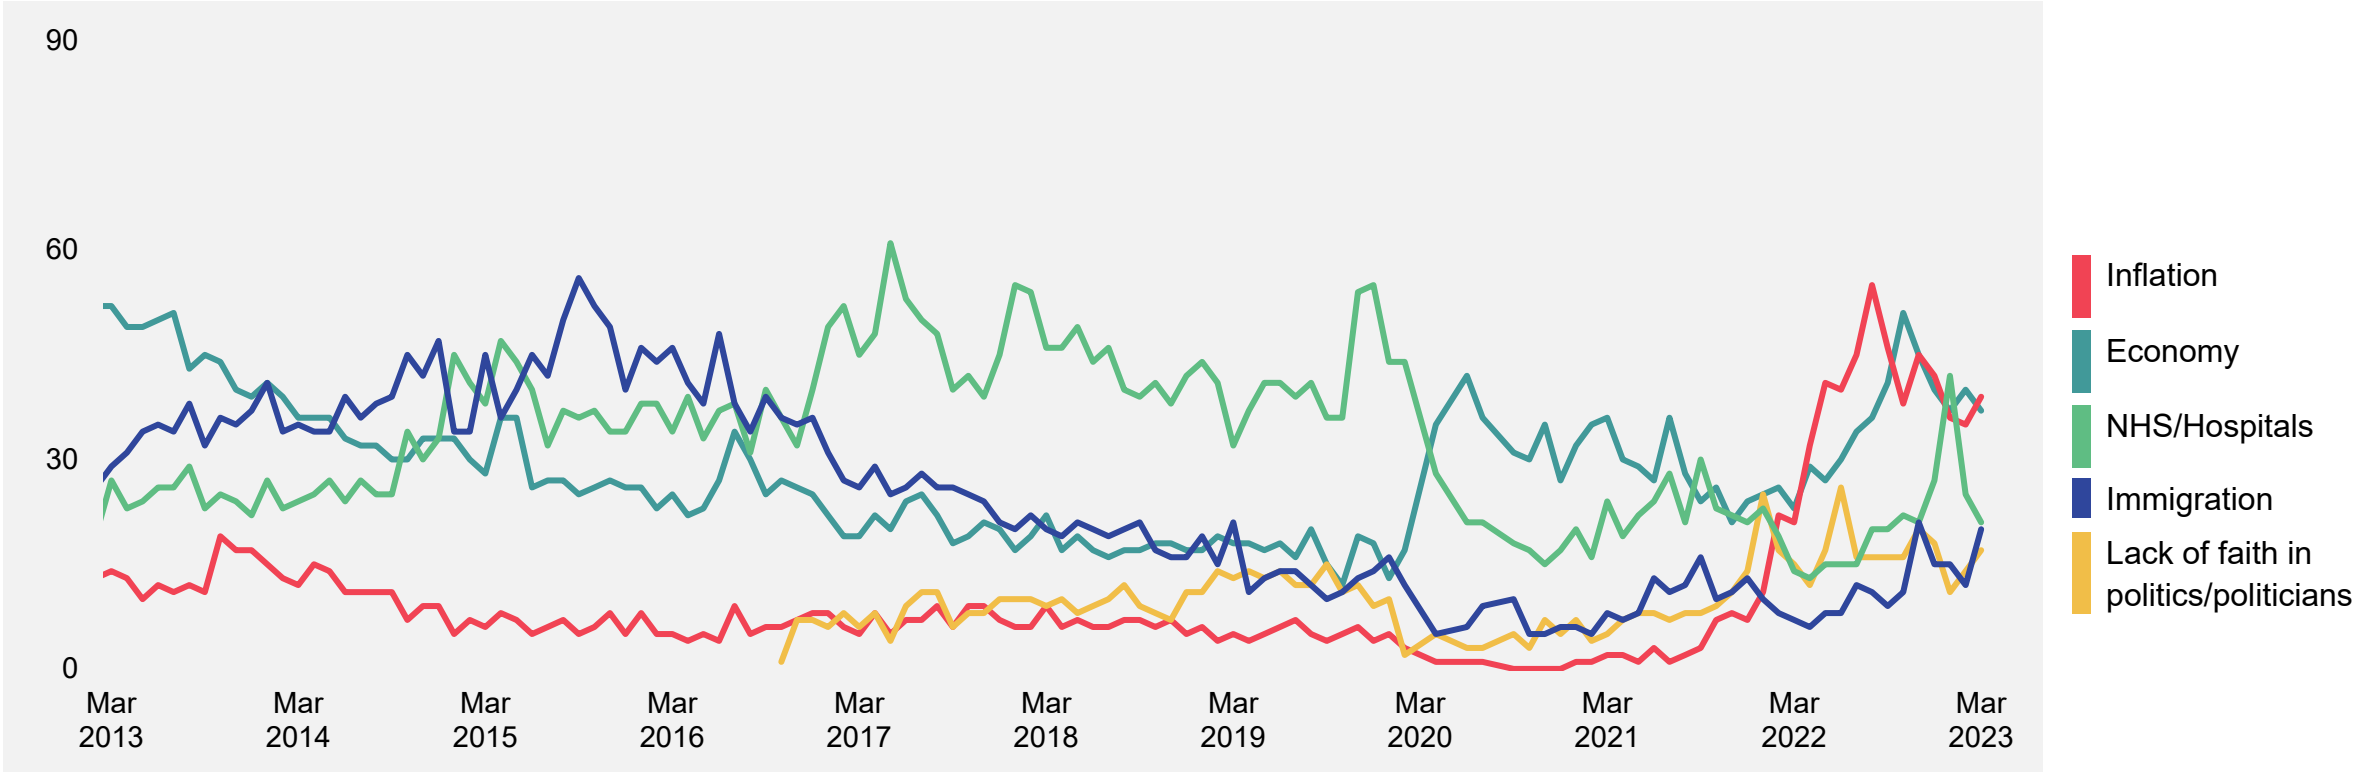

What do you see as the most/other important issues facing Britain today?

Base: 1,001 British adults 18+, 1 – 7 March 2023

Source: Ipsos Issues Index

March 2023

What do you see as the most/other important issues facing Britain today?

Base: 1,001 British adults 18+, 1 – 7 March 2023

Source: Ipsos Issues Index

Top five concerns for March 2023: trend data

What do you see as the most/other important issues facing Britain today?

Top mentions %

Base: representative sample of c. 1,000 British adults age 18+ each month, interviewed face-to-face in home
N.B. April 2020 data onwards is collected by telephone; previous months are face-to-face

Source: Ipsos Issues Index