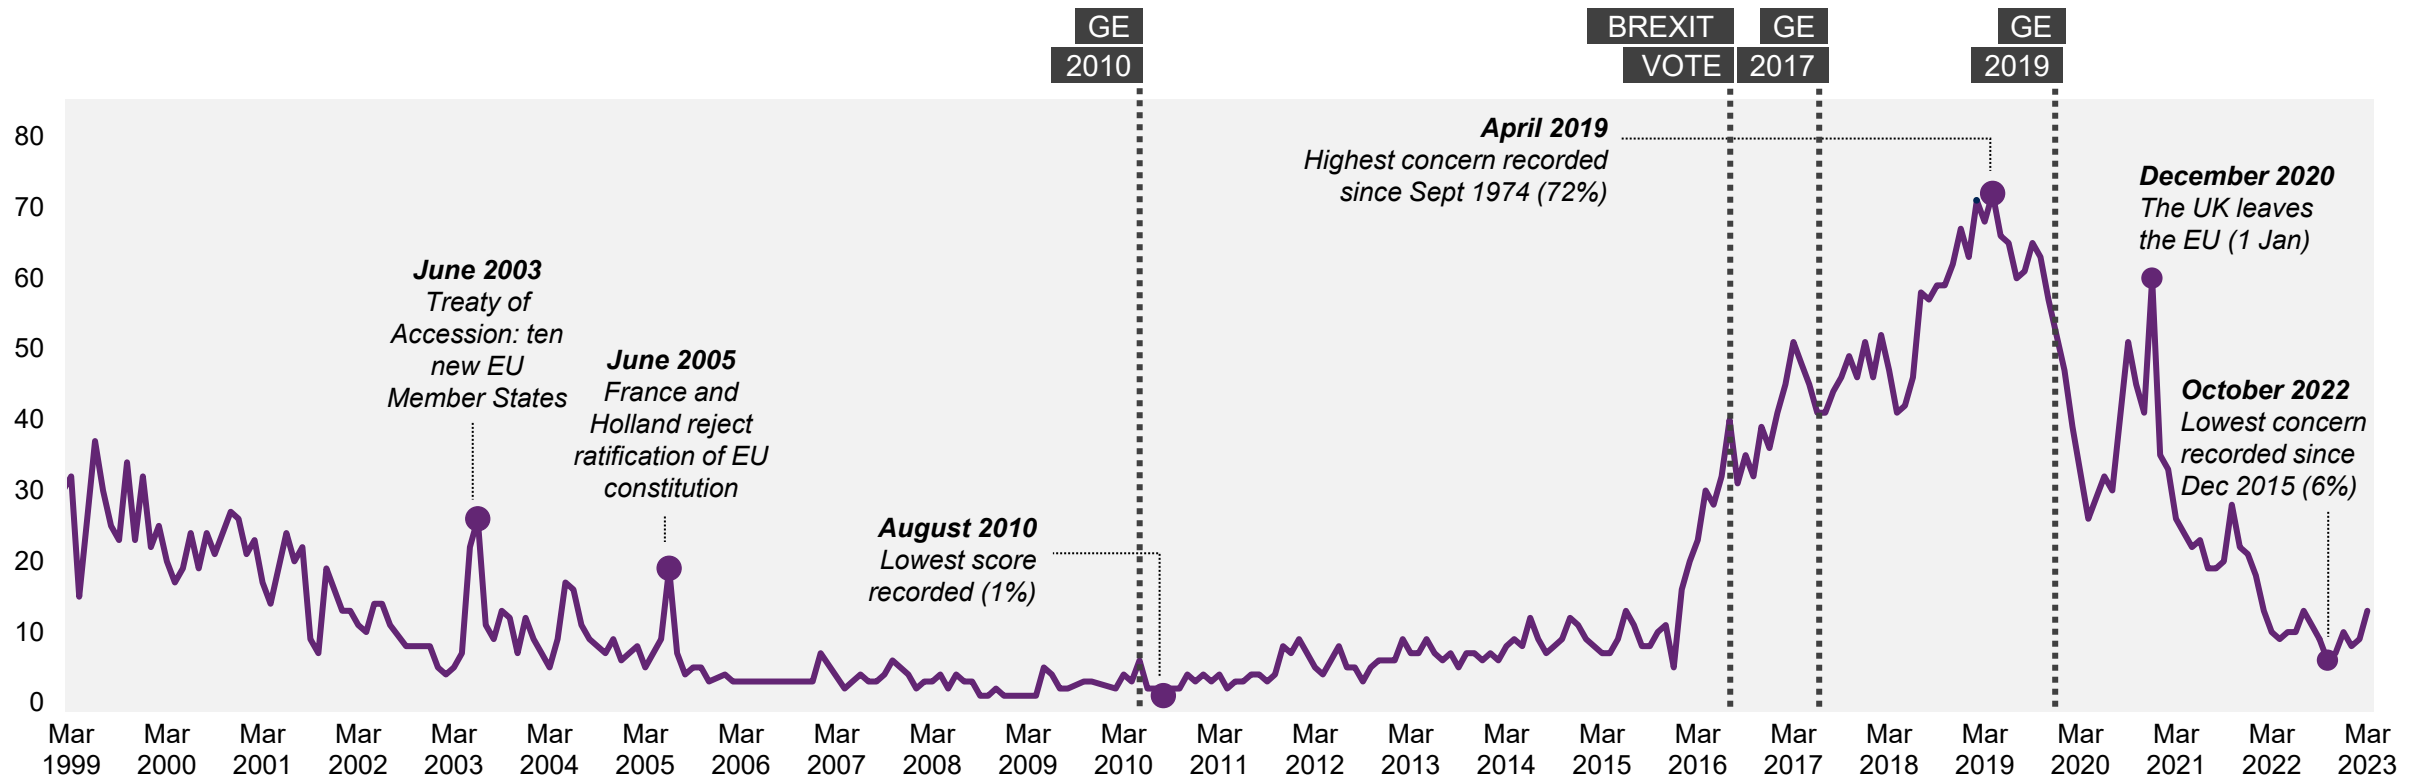

EU / Europe / Brexit

What do you see as the most/other important issues facing Britain today?

Base: representative sample of c. 1,000 British adults age 18+ each month, interviewed face-to-face in home
N.B. April 2020 data onwards is collected by telephone; previous months are face-to-face

Source: Ipsos Issues Index