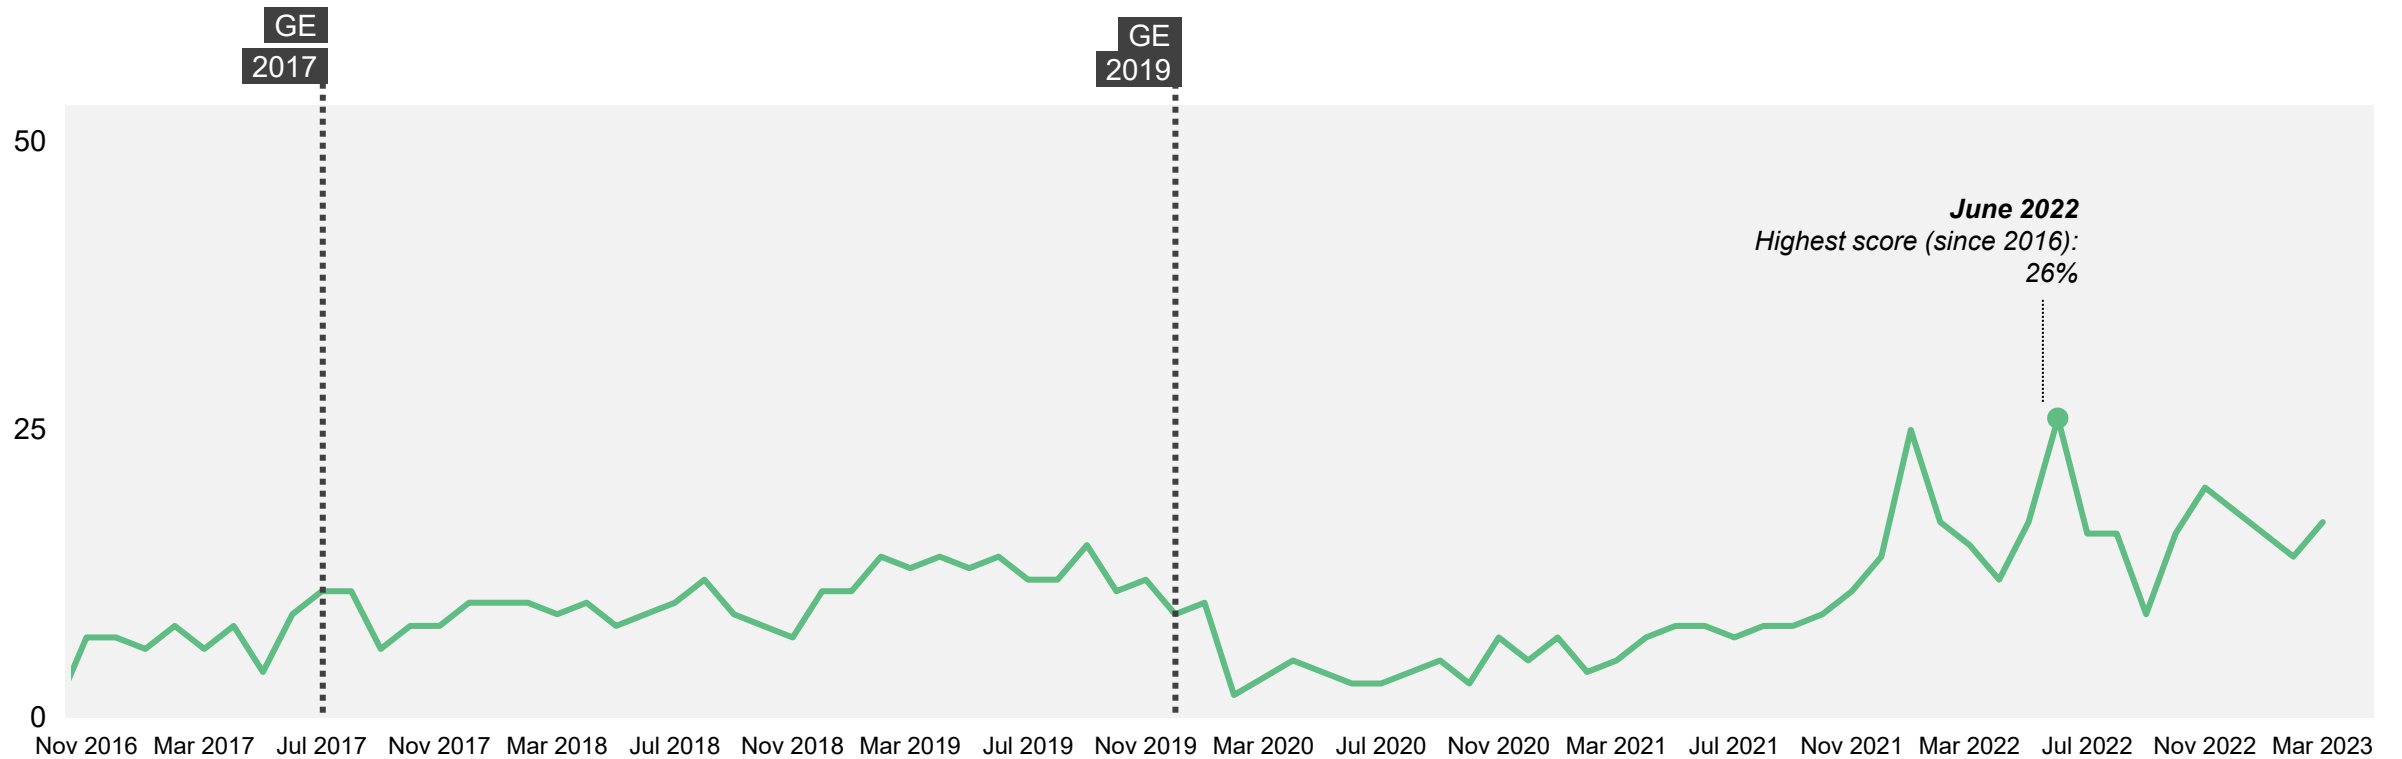

Lack of faith in politicians/politics

What do you see as the most/other important issues facing Britain today?

Base: representative sample of c. 1,000 British adults age 18+ each month, interviewed face-to-face in home
N.B. April 2020 data onwards is collected by telephone; previous months are face-to-face

Source: Ipsos Issues Index