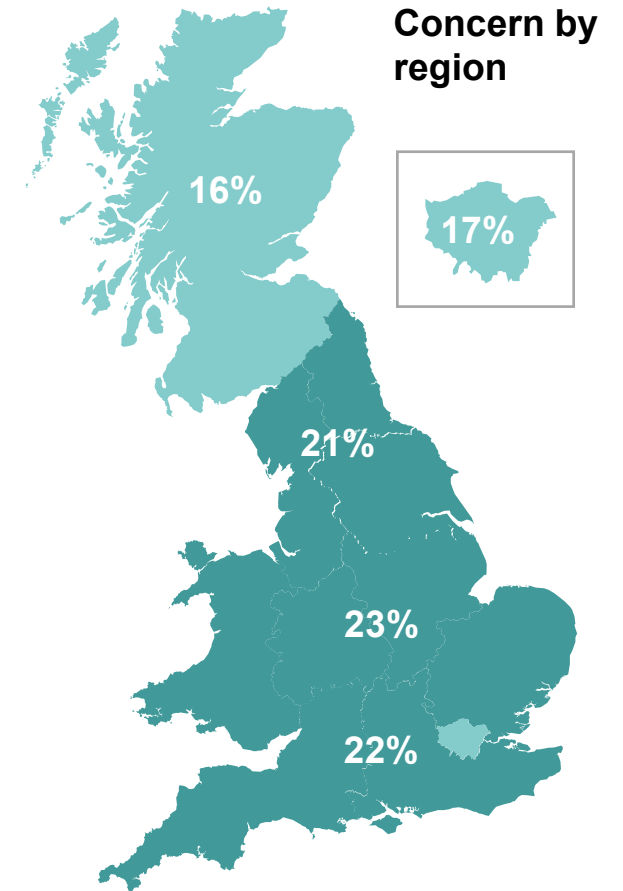

Concern by age:

Base: 1,001 British adults 18+, 1 – 7 March 2023

Concern by region

Source: Ipsos Issues Index

Concern about the economy by subgroup

What do you see as the most/other important issues facing Britain today?

Concern by key demographic groups:

Concern by age:

Base: 1,001 British adults 18+, 1 – 7 March 2023

Concern by region

Source: Ipsos Issues Index

Concern about the NHS by subgroup

What do you see as the most/other important issues facing Britain today?

Concern by key demographic groups:

Concern by age:

Base: 1,001 British adults 18+, 1 – 7 March 2023

Source: Ipsos Issues Index

Concern about immigration by subgroup

What do you see as the most/other important issues facing Britain today?

Concern by key demographic groups:

Concern by age:

Base: 1,001 British adults 18+, 1 – 7 March 2023

Concern by region

Source: Ipsos Issues Index

Top five concerns by IMD quintile

What do you see as the most/other important issues facing Britain today?