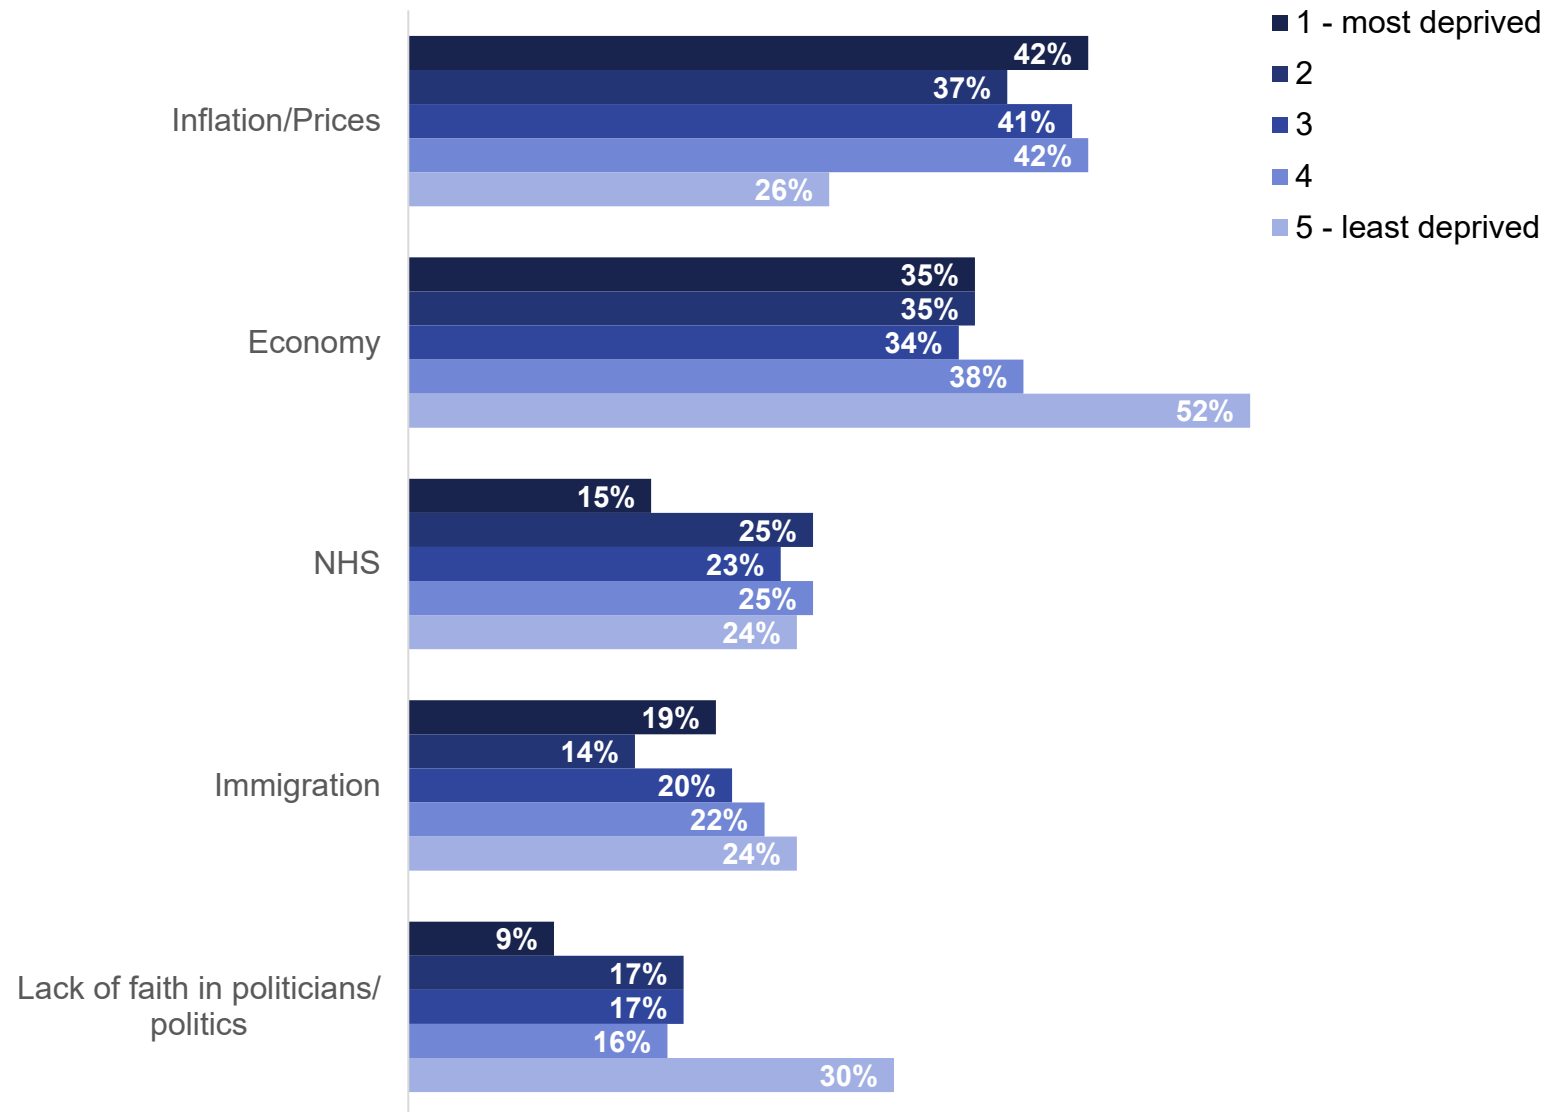

Concern by key demographic groups:

Concern by age:

Base: 1,001 British adults 18+, 1 – 7 March 2023

Source: Ipsos Issues Index

Concern about immigration by subgroup

What do you see as the most/other important issues facing Britain today?

Concern by key demographic groups:

Concern by age:

Base: 1,001 British adults 18+, 1 – 7 March 2023

Concern by region

Source: Ipsos Issues Index

Top five concerns by IMD quintile

What do you see as the most/other important issues facing Britain today?