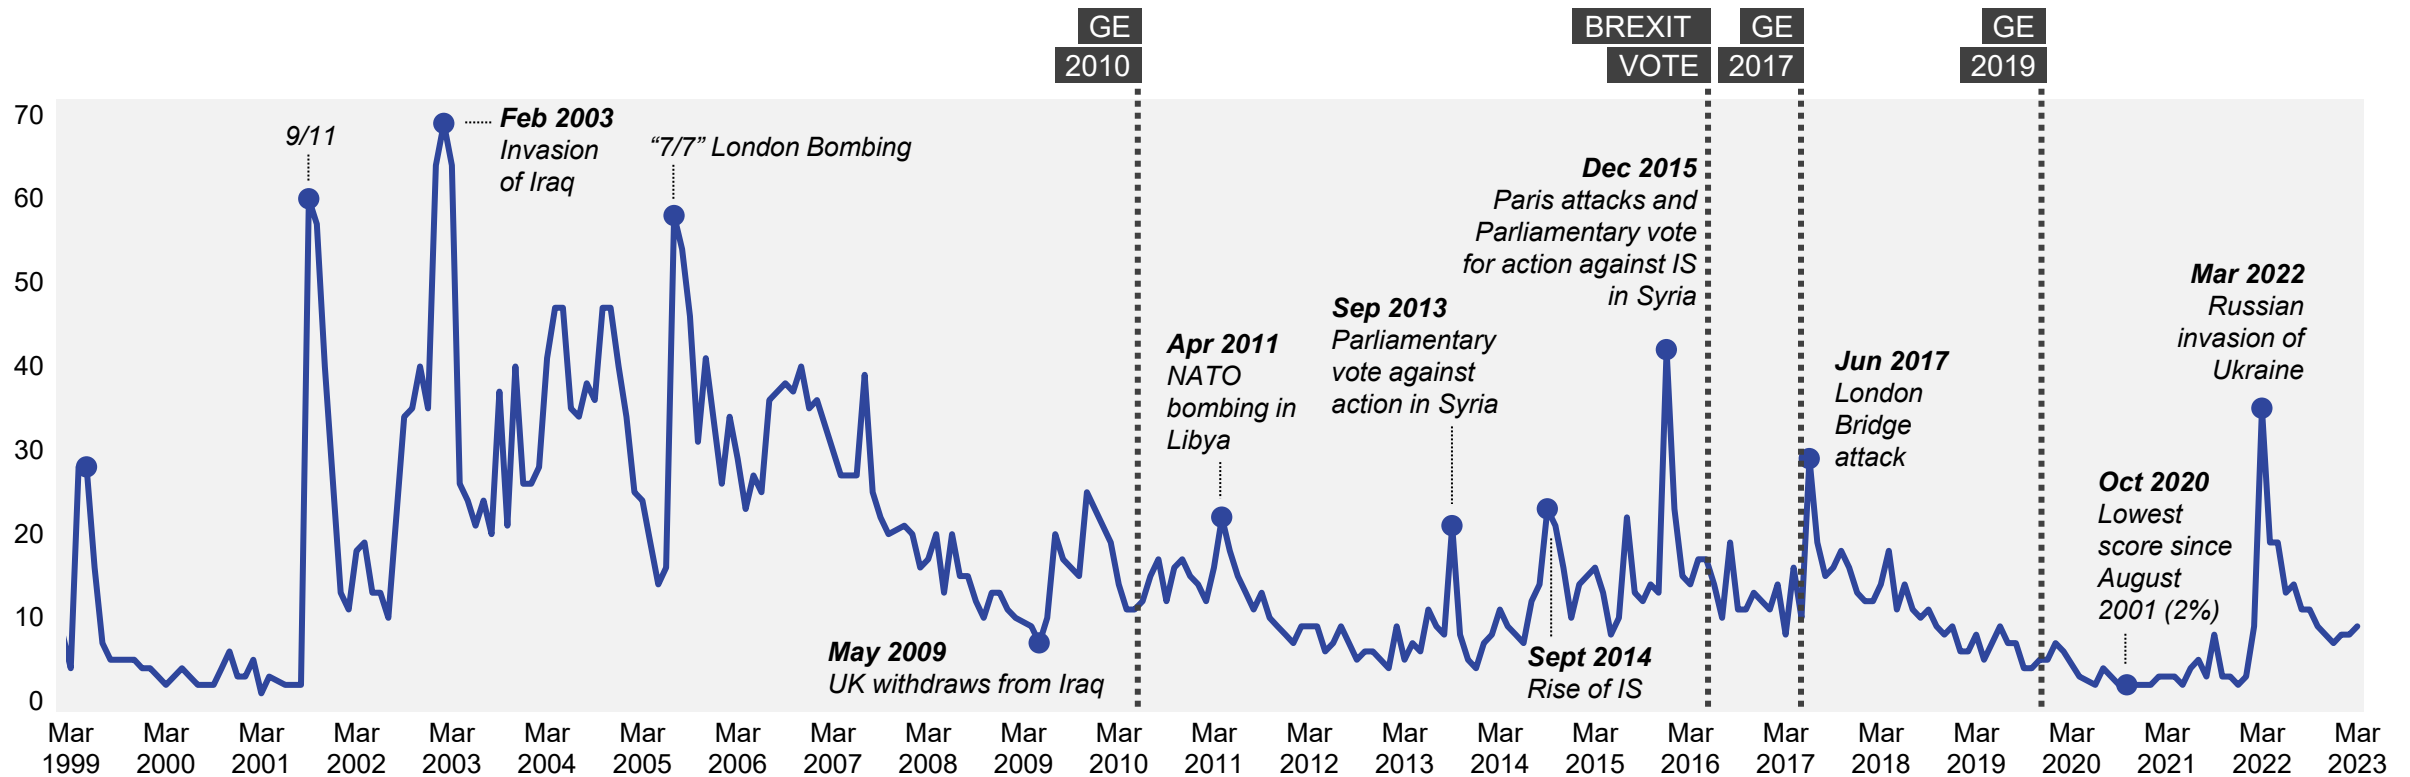

Defence / Foreign Affairs / International terrorism

What do you see as the most/other important issues facing Britain today?

Base: representative sample of c. 1,000 British adults age 18+ each month, interviewed face-to-face in home
N.B. April 2020 data onwards is collected by telephone; previous months are face-to-face

Source: Ipsos Issues Index