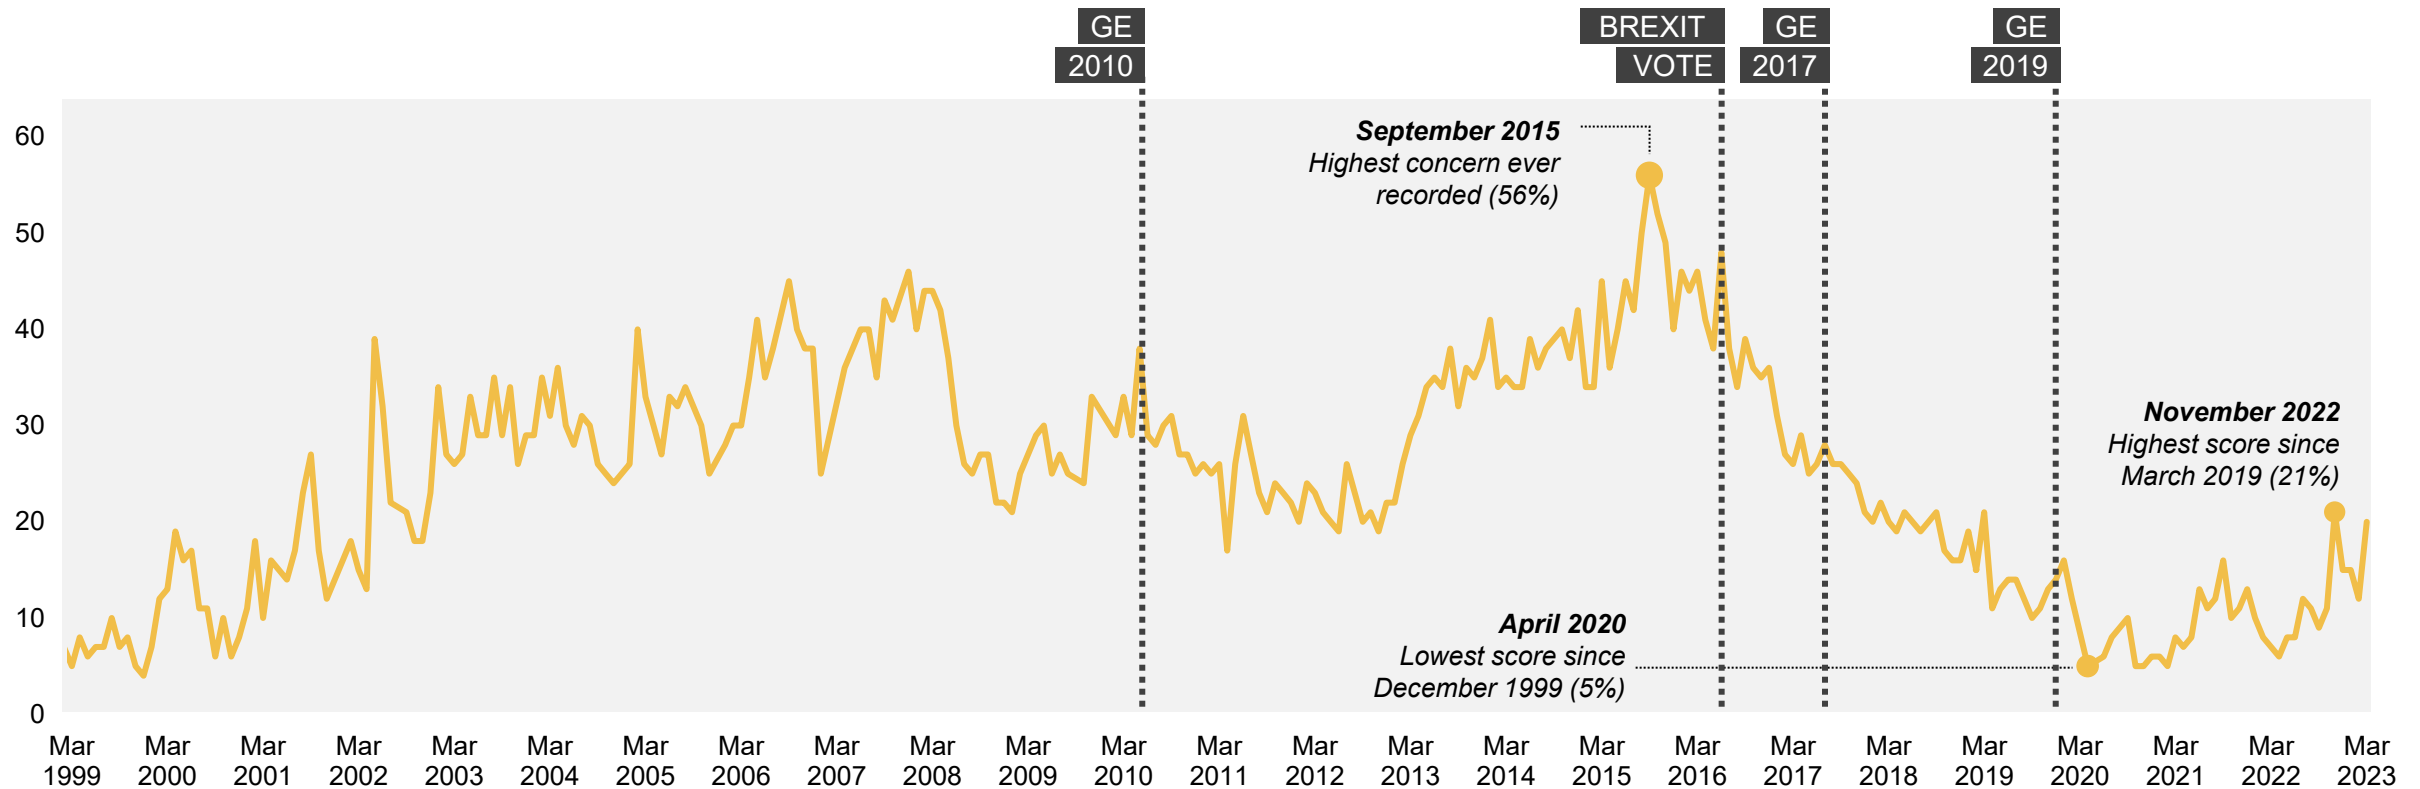

Source: Ipsos Issues Index

NHS / Hospitals / Healthcare

What do you see as the most/other important issues facing Britain today?

Base: representative sample of c. 1,000 British adults age 18+ each month, interviewed face-to-face in home
N.B. April 2020 data onwards is collected by telephone; previous months are face-to-face

Source: Ipsos Issues Index

Immigration / Immigrants

What do you see as the most/other important issues facing Britain today?

Base: representative sample of c. 1,000 British adults age 18+ each month, interviewed face-to-face in home
N.B. April 2020 data onwards is collected by telephone; previous months are face-to-face