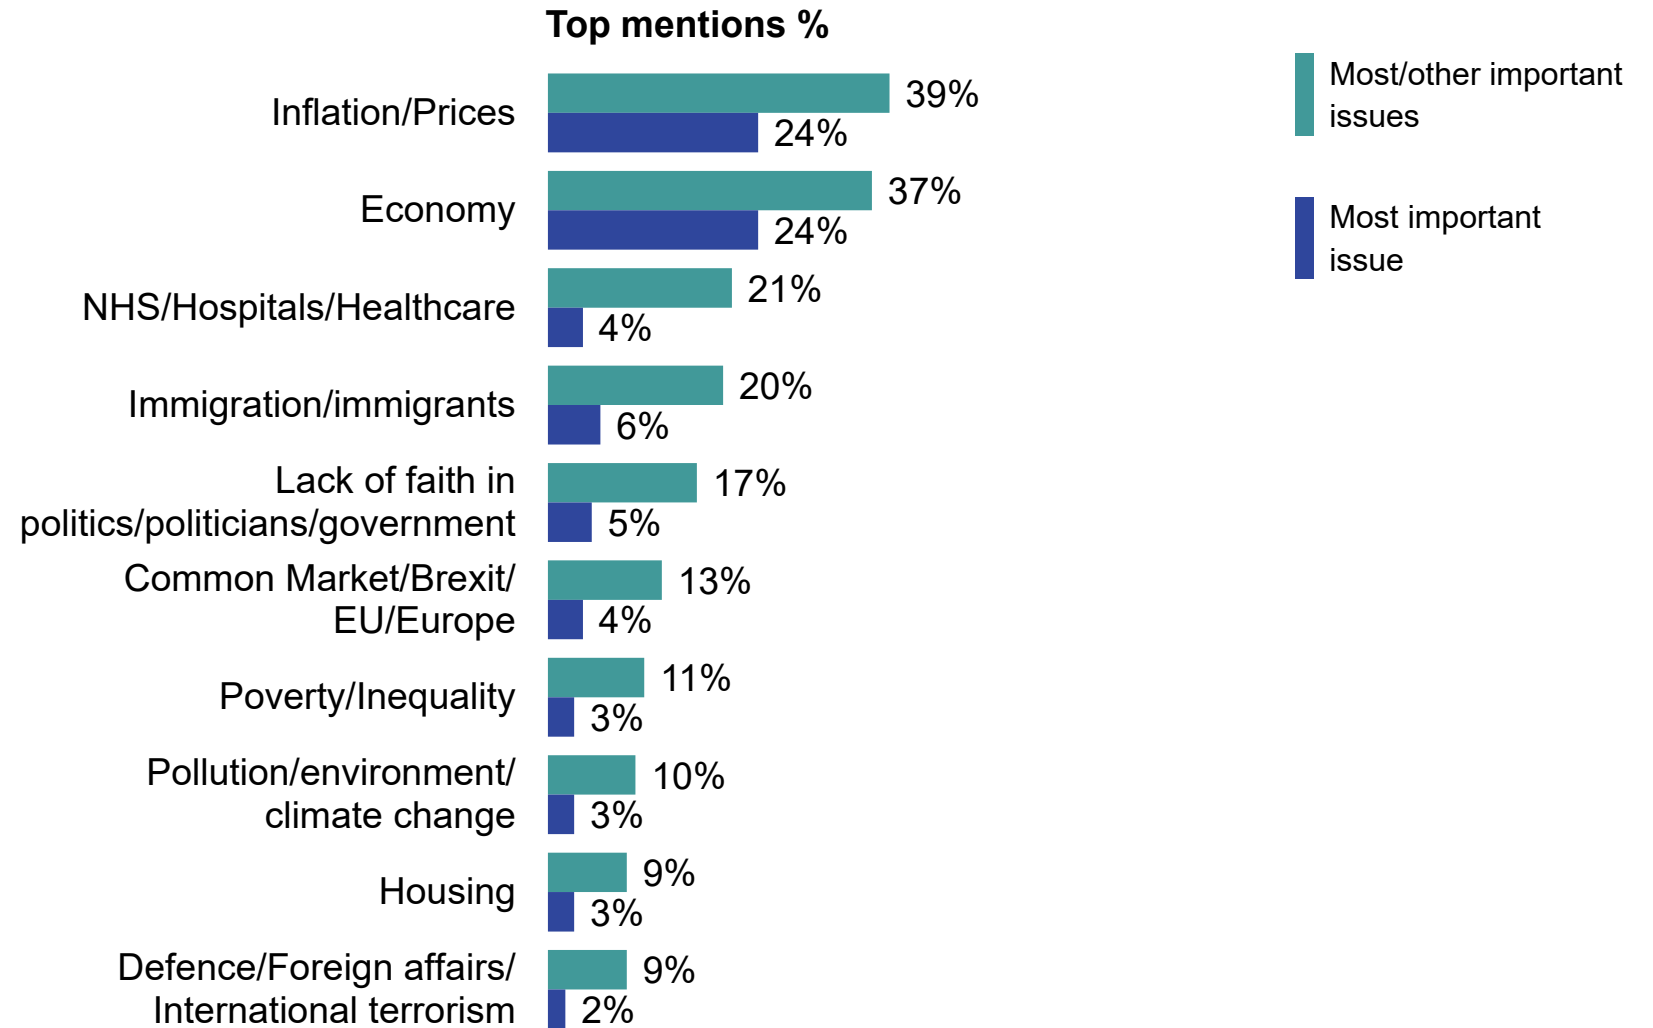

What do you see as the most/other important issues facing Britain today?

Base: 1,001 British adults 18+, 1 – 7 March 2023

Source: Ipsos Issues Index

March 2023

What do you see as the most/other important issues facing Britain today?

Base: 1,001 British adults 18+, 1 – 7 March 2023

Source: Ipsos Issues Index

Top five concerns for March 2023: trend data

What do you see as the most/other important issues facing Britain today?

Top mentions %