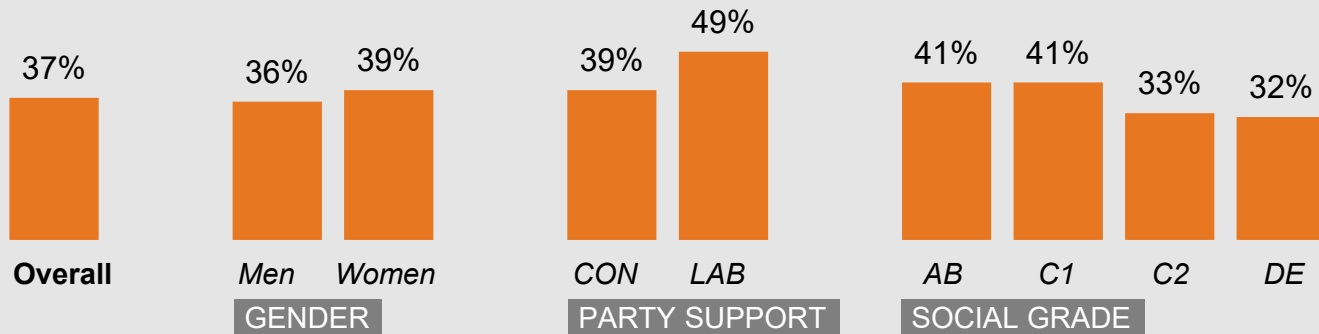

Concern by age:

Base: 1,001 British adults 18+, 1 – 7 March 2023

Concern by region

Source: Ipsos Issues Index

Concern about the economy by subgroup

What do you see as the most/other important issues facing Britain today?

Concern by key demographic groups:

Concern by age:

Base: 1,001 British adults 18+, 1 – 7 March 2023

Concern by region

Source: Ipsos Issues Index

Concern about the NHS by subgroup

What do you see as the most/other important issues facing Britain today?

Concern by key demographic groups:

Concern by age:

Base: 1,001 British adults 18+, 1 – 7 March 2023

Source: Ipsos Issues Index

Concern about immigration by subgroup

What do you see as the most/other important issues facing Britain today?