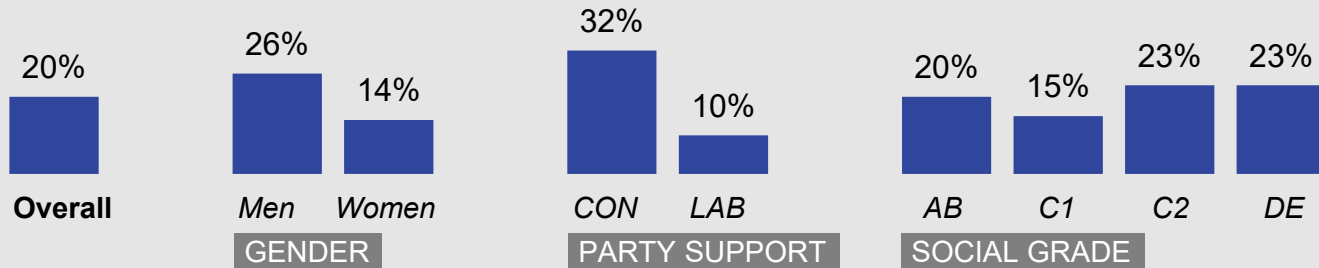

Concern about immigration by subgroup

What do you see as the most/other important issues facing Britain today?

Concern by key demographic groups: