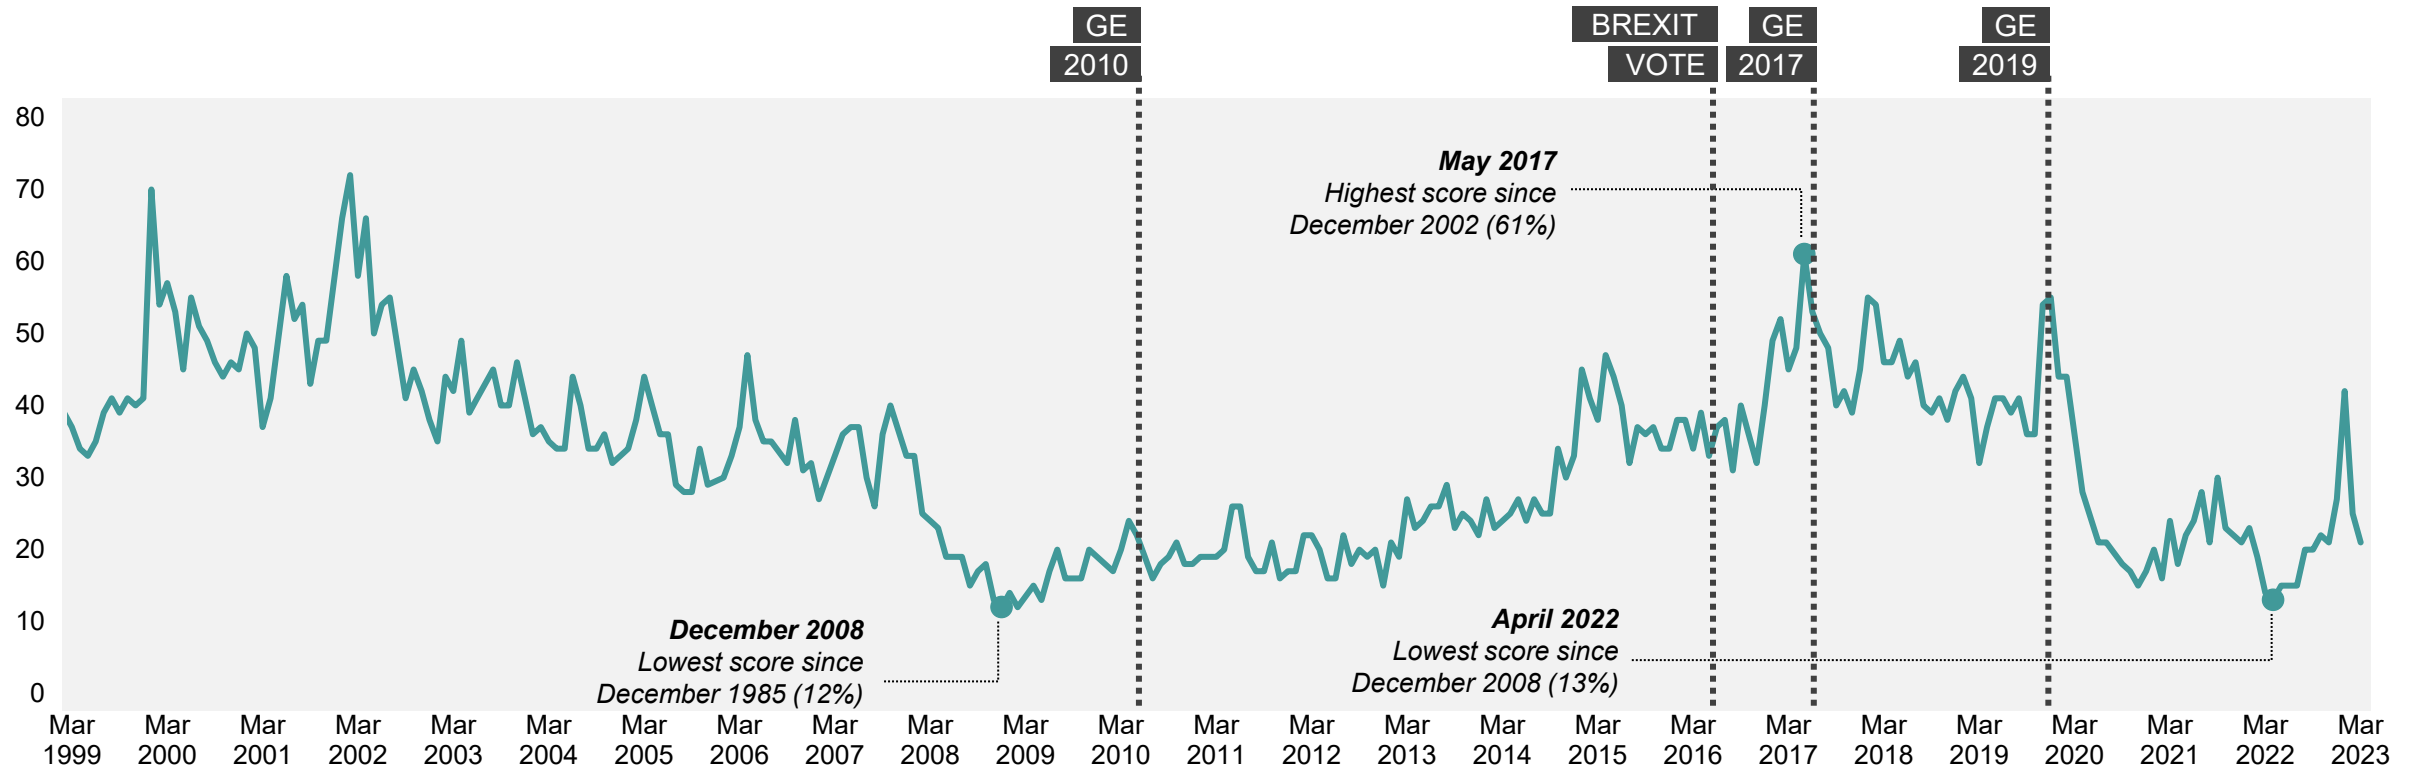

NHS / Hospitals / Healthcare

What do you see as the most/other important issues facing Britain today?

Base: representative sample of c. 1,000 British adults age 18+ each month, interviewed face-to-face in home
N.B. April 2020 data onwards is collected by telephone; previous months are face-to-face

Source: Ipsos Issues Index