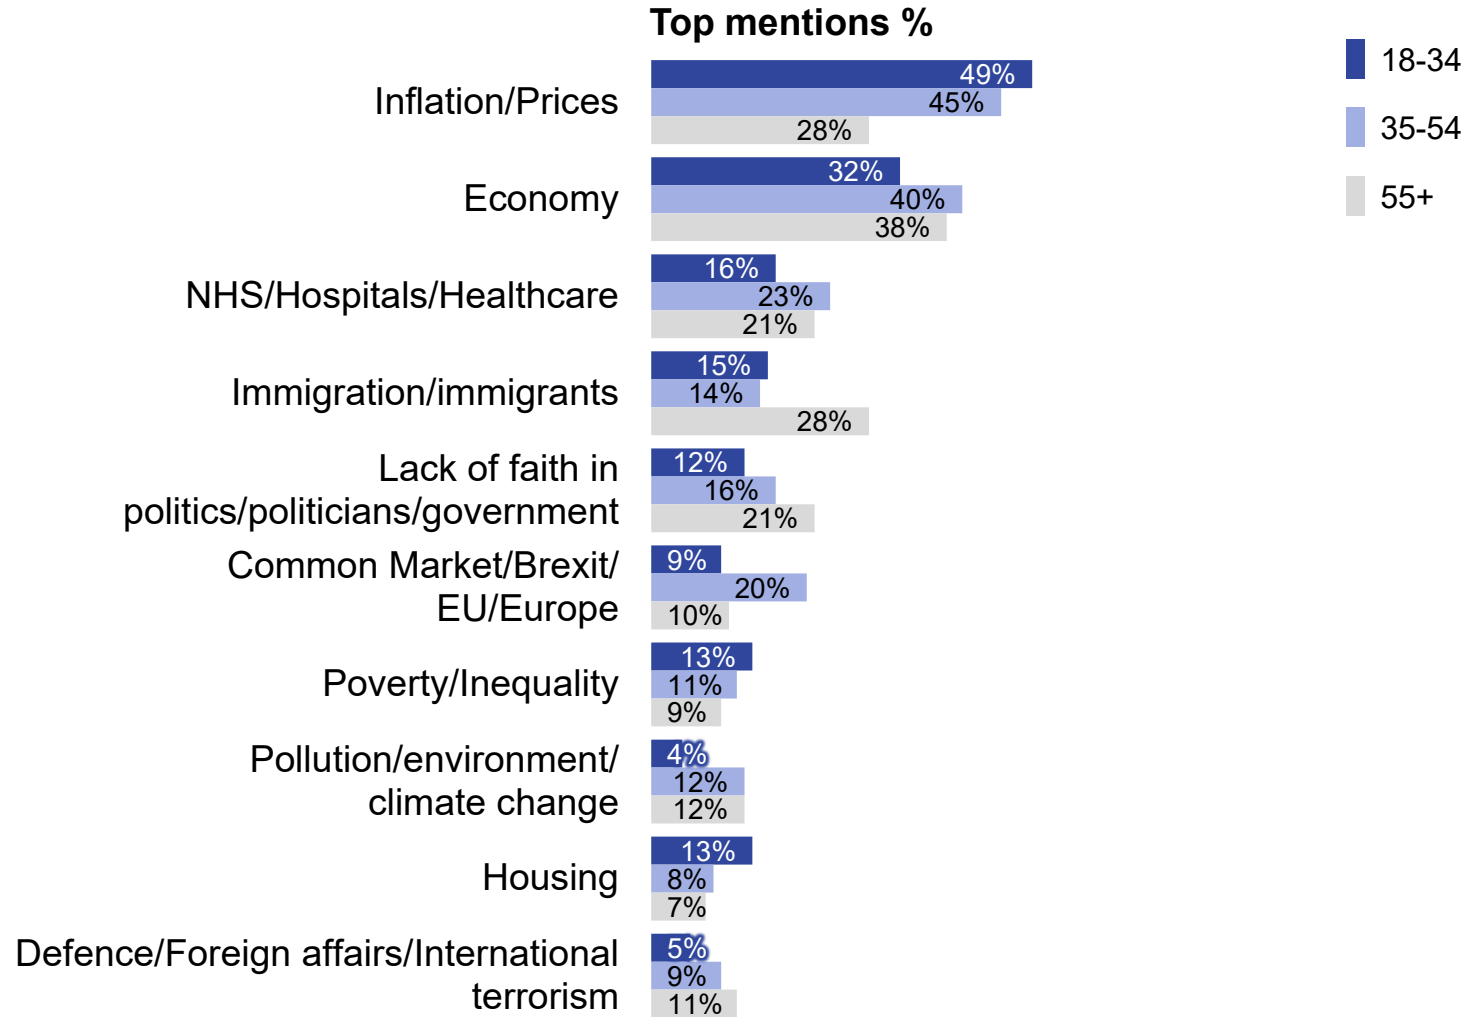

Base: 1,001 British adults 18+, 1 – 7 March 2023

Source: Ipsos Issues Index

Social grade

What do you see as the most/other important issues facing Britain today?

Base: 1,001 British adults 18+, 1 – 7 March 2023

Source: Ipsos Issues Index

Ethnic background

What do you see as the most/other important issues facing Britain today?

Base: 1,001 British adults 18+, 1 – 7 March 2023

Source: Ipsos Issues Index

Age group

What do you see as the most/other important issues facing Britain today?

Base: 1,001 British adults 18+, 1 – 7 March 2023

Source: Ipsos Issues Index

Concern about inflation/prices by subgroup

What do you see as the most/other important issues facing Britain today?

Concern by key demographic groups:

Concern by age:

Base: 1,001 British adults 18+, 1 – 7 March 2023

Concern by region

Source: Ipsos Issues Index

Concern about the economy by subgroup

What do you see as the most/other important issues facing Britain today?