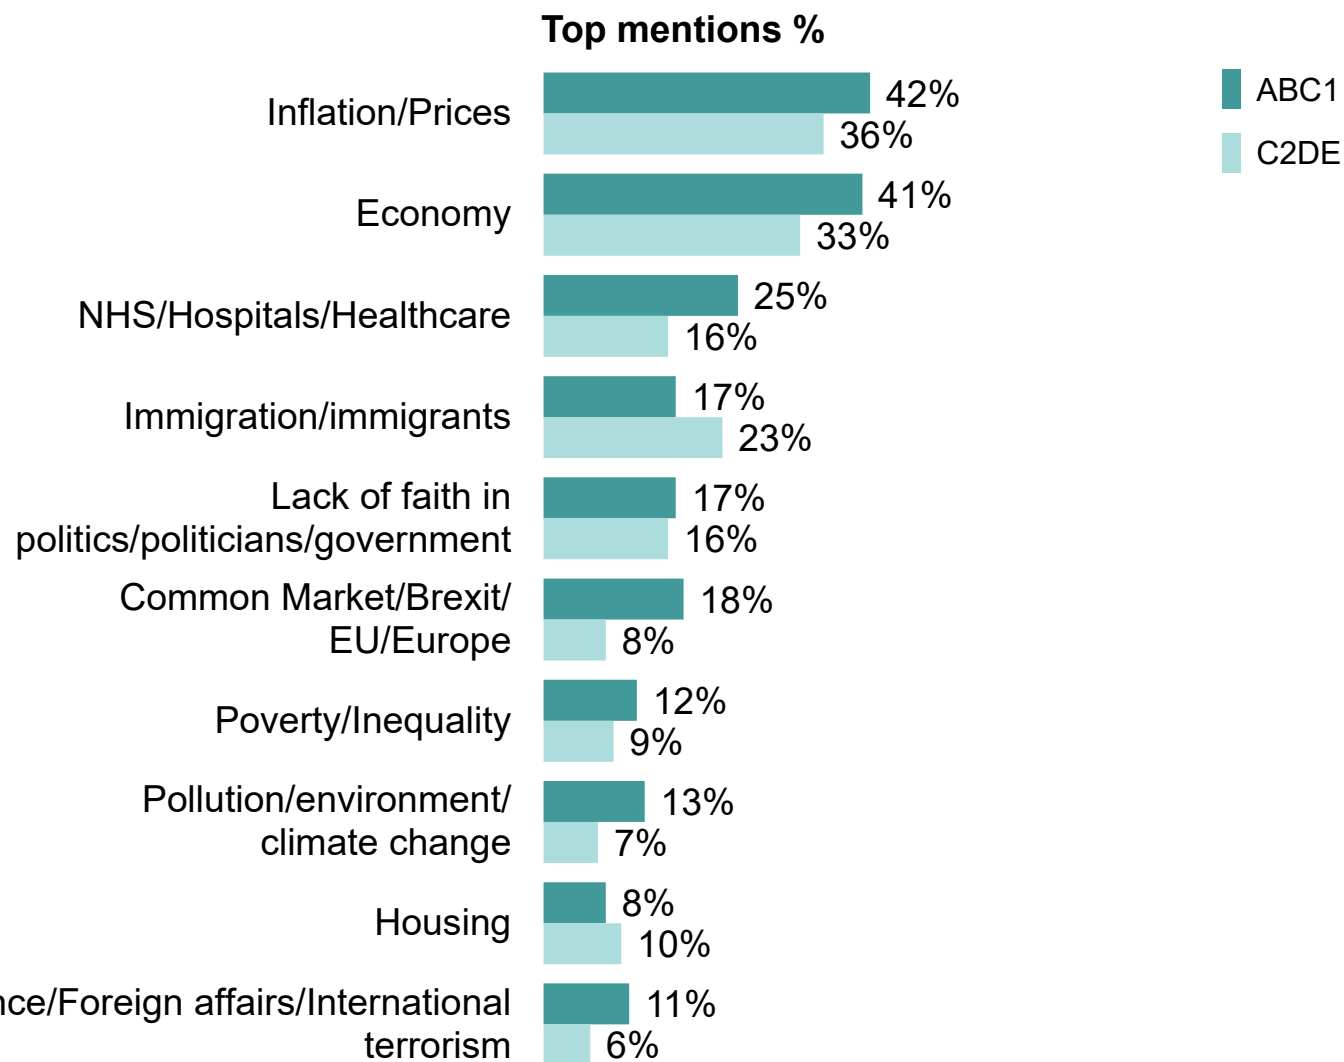

Source: Ipsos Issues Index

Crime / Law & Order / Violence / Vandalism / ASB

What do you see as the most/other important issues facing Britain today?

Base: representative sample of c. 1,000 British adults age 18+ each month, interviewed face-to-face in home
N.B. April 2020 data onwards is collected by telephone; previous months are face-to-face

Source: Ipsos Issues Index

Party support

What do you see as the most/other important issues facing Britain today?

Base: 1,001 British adults 18+, 1 – 7 March 2023

Source: Ipsos Issues Index

Men and women

What do you see as the most/other important issues facing Britain today?

Base: 1,001 British adults 18+, 1 – 7 March 2023

Source: Ipsos Issues Index

Social grade

What do you see as the most/other important issues facing Britain today?

Base: 1,001 British adults 18+, 1 – 7 March 2023