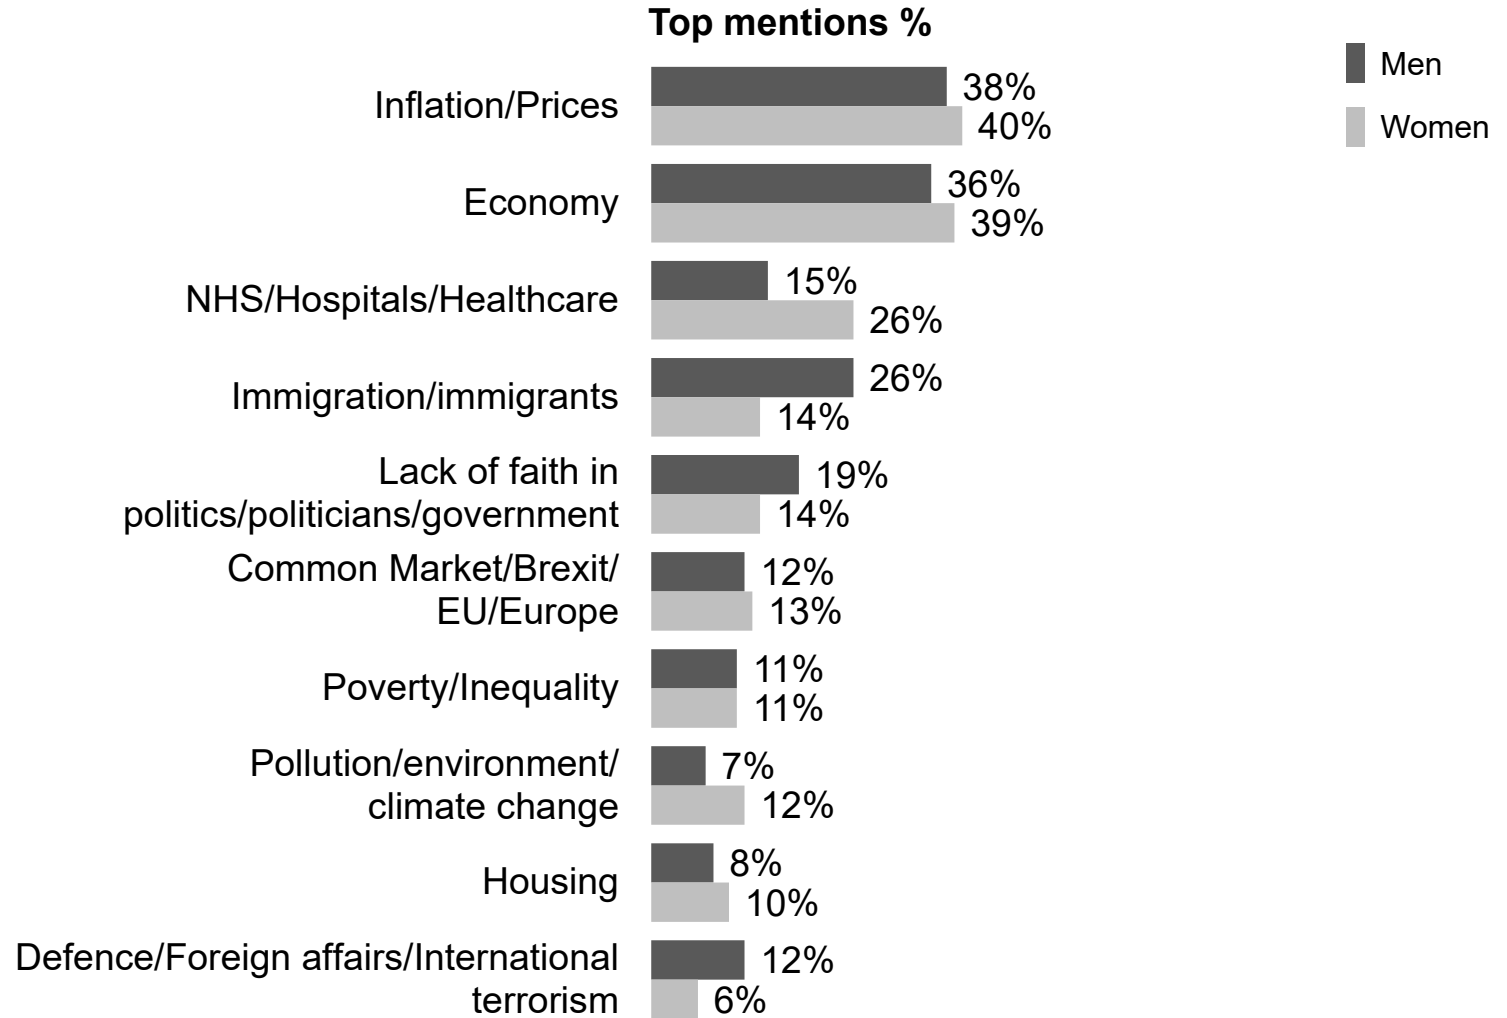

Source: Ipsos Issues Index

Crime / Law & Order / Violence / Vandalism / ASB

What do you see as the most/other important issues facing Britain today?

Base: representative sample of c. 1,000 British adults age 18+ each month, interviewed face-to-face in home
N.B. April 2020 data onwards is collected by telephone; previous months are face-to-face

Source: Ipsos Issues Index

Party support

What do you see as the most/other important issues facing Britain today?

Base: 1,001 British adults 18+, 1 – 7 March 2023

Source: Ipsos Issues Index

Men and women

What do you see as the most/other important issues facing Britain today?

Base: 1,001 British adults 18+, 1 – 7 March 2023

Source: Ipsos Issues Index

Social grade

What do you see as the most/other important issues facing Britain today?

Base: 1,001 British adults 18+, 1 – 7 March 2023