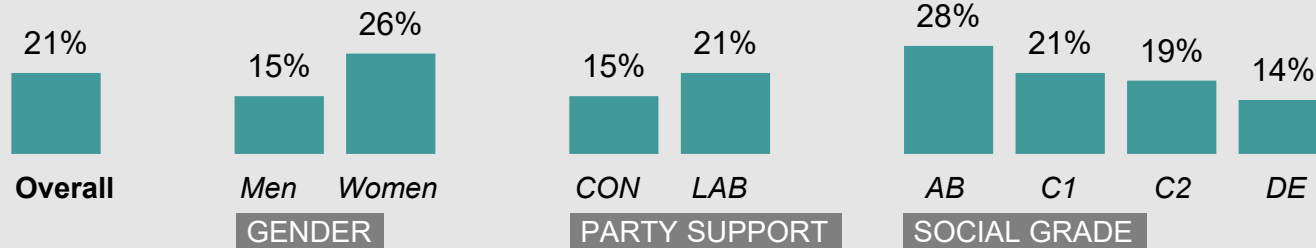

Concern by key demographic groups:

Concern by age:

Base: 1,001 British adults 18+, 1 – 7 March 2023

Concern by region

Source: Ipsos Issues Index

Concern about the NHS by subgroup

What do you see as the most/other important issues facing Britain today?

Concern by key demographic groups:

Concern by age:

Base: 1,001 British adults 18+, 1 – 7 March 2023

Source: Ipsos Issues Index

Concern about immigration by subgroup

What do you see as the most/other important issues facing Britain today?