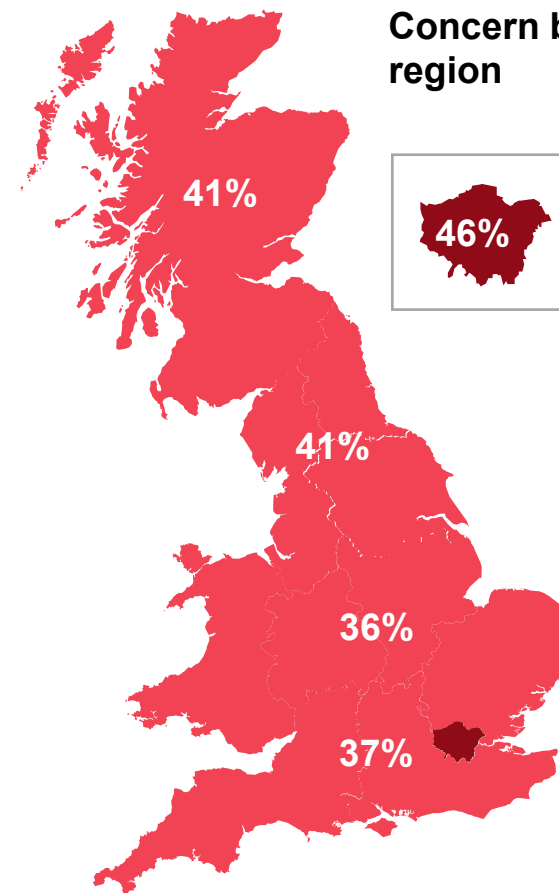

Source: Ipsos Issues Index

Ethnic background

What do you see as the most/other important issues facing Britain today?

Base: 1,001 British adults 18+, 1 – 7 March 2023

Source: Ipsos Issues Index

Age group

What do you see as the most/other important issues facing Britain today?

Base: 1,001 British adults 18+, 1 – 7 March 2023

Source: Ipsos Issues Index

Concern about inflation/prices by subgroup

What do you see as the most/other important issues facing Britain today?

Concern by key demographic groups:

Concern by age:

Base: 1,001 British adults 18+, 1 – 7 March 2023

Concern by region

Source: Ipsos Issues Index

Concern about the economy by subgroup

What do you see as the most/other important issues facing Britain today?

Concern by key demographic groups:

Concern by age:

Base: 1,001 British adults 18+, 1 – 7 March 2023

Concern by region

Source: Ipsos Issues Index

Concern about the NHS by subgroup

What do you see as the most/other important issues facing Britain today?