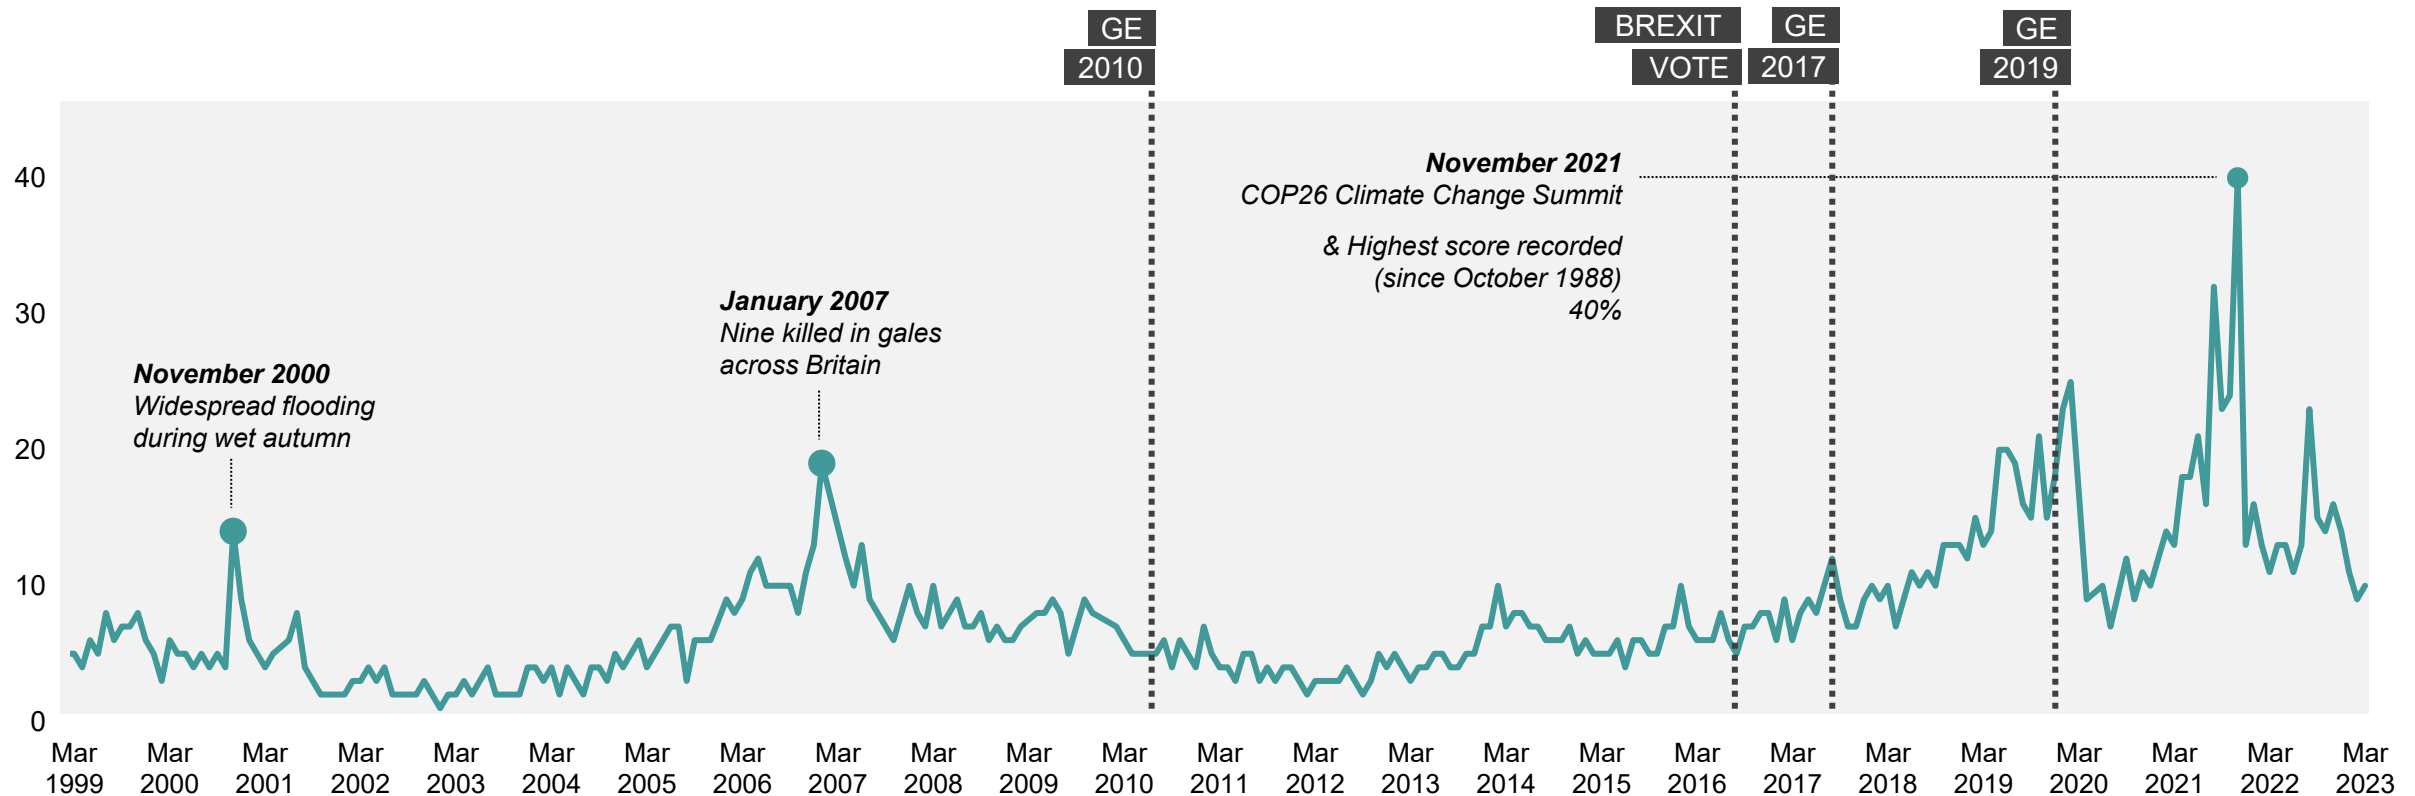

Pollution / Environment / Climate change

What do you see as the most/other important issues facing Britain today?

Base: representative sample of c. 1,000 British adults age 18+ each month, interviewed face-to-face in home
N.B. April 2020 data onwards is collected by telephone; previous months are face-to-face

Source: Ipsos Issues Index