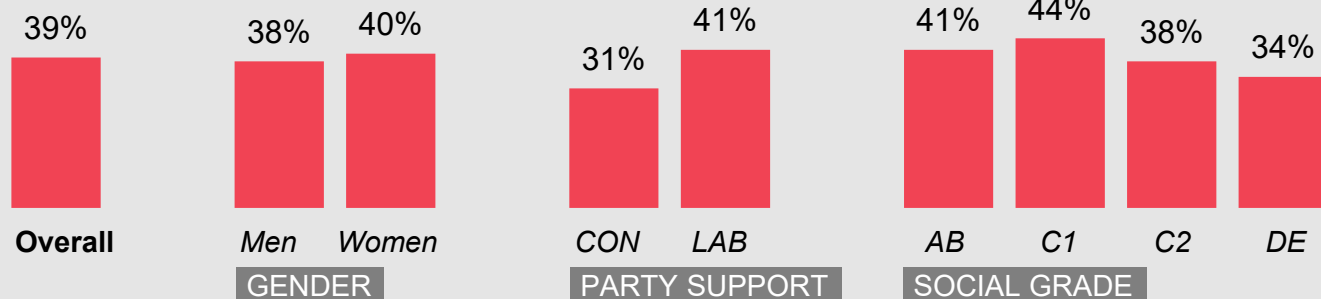

Source: Ipsos Issues Index

Ethnic background

What do you see as the most/other important issues facing Britain today?

Base: 1,001 British adults 18+, 1 – 7 March 2023

Source: Ipsos Issues Index

Age group

What do you see as the most/other important issues facing Britain today?

Base: 1,001 British adults 18+, 1 – 7 March 2023

Source: Ipsos Issues Index

Concern about inflation/prices by subgroup

What do you see as the most/other important issues facing Britain today?

Concern by key demographic groups:

Concern by age:

Base: 1,001 British adults 18+, 1 – 7 March 2023

Concern by region

Source: Ipsos Issues Index

Concern about the economy by subgroup

What do you see as the most/other important issues facing Britain today?