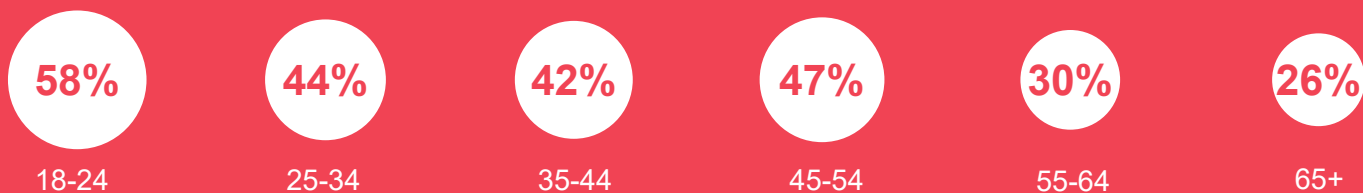

Source: Ipsos Issues Index

Ethnic background

What do you see as the most/other important issues facing Britain today?

Base: 1,001 British adults 18+, 1 – 7 March 2023

Source: Ipsos Issues Index

Age group

What do you see as the most/other important issues facing Britain today?

Base: 1,001 British adults 18+, 1 – 7 March 2023

Source: Ipsos Issues Index

Concern about inflation/prices by subgroup

What do you see as the most/other important issues facing Britain today?

Concern by key demographic groups:

Concern by age:

Base: 1,001 British adults 18+, 1 – 7 March 2023

Concern by region

Source: Ipsos Issues Index

Concern about the economy by subgroup

What do you see as the most/other important issues facing Britain today?