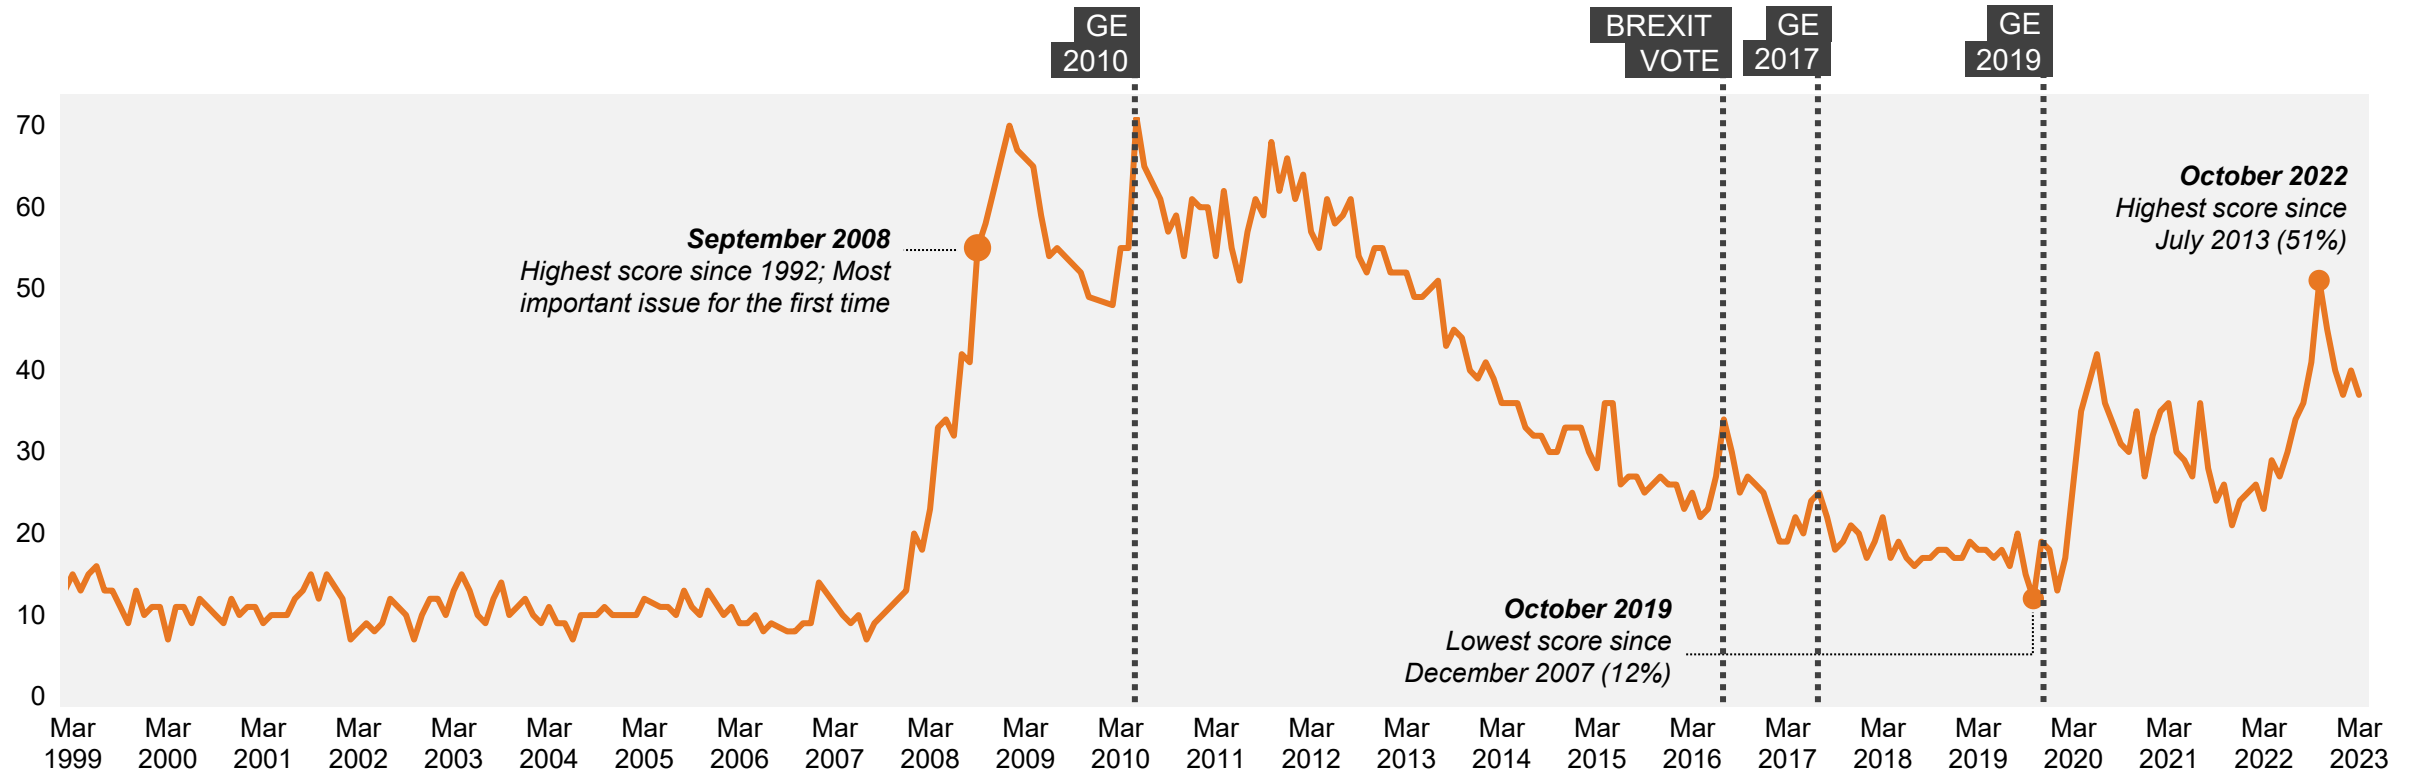

Inflation/prices

What do you see as the most/other important issues facing Britain today?

Base: representative sample of c. 1,000 British adults age 18+ each month, interviewed face-to-face in home
N.B. April 2020 data onwards is collected by telephone; previous months are face-to-face

Source: Ipsos Issues Index

Inflation/prices – concern since 1974

What do you see as the most/other important issues facing Britain today?

Base: representative sample of c. 1,000 British adults age 18+ each month, interviewed face-to-face in home
N.B. April 2020 data onwards is collected by telephone; previous months are face-to-face

Source: Ipsos Issues Index

Economy / Economic situation

What do you see as the most/other important issues facing Britain today?

Base: representative sample of c. 1,000 British adults age 18+ each month, interviewed face-to-face in home
 N.B. April 2020 data onwards is collected by telephone; previous months are face-to-face