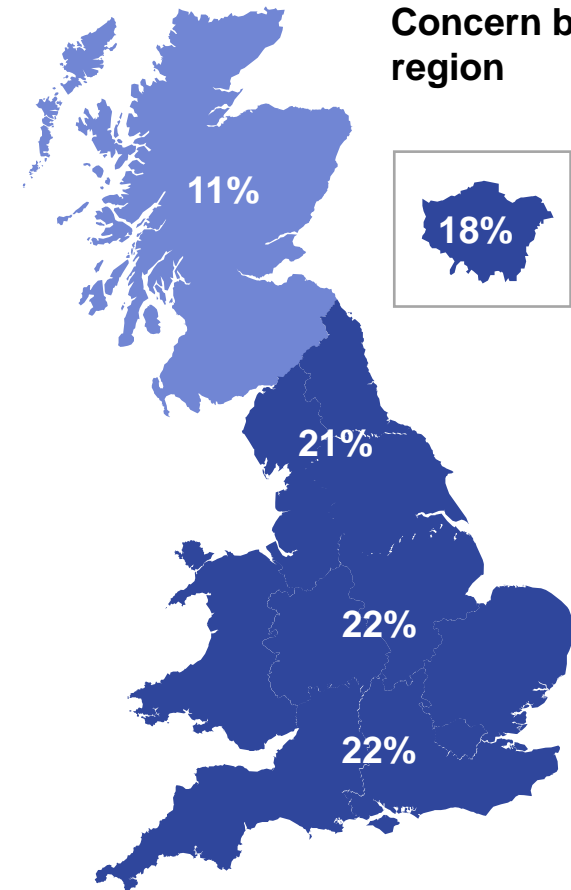

# Concern about the NHS by subgroup

What do you see as the most/other important issues facing Britain today?

Concern by key demographic groups:

Concern by age:

Base: 1,008 British adults 18+, 5 – 12 April 2023

Concern by region

Source: Ipsos Issues Index

# Concern about immigration by subgroup

What do you see as the most/other important issues facing Britain today?

Concern by key demographic groups:

Concern by age:

Base: 1,008 British adults 18+, 5 – 12 April 2023