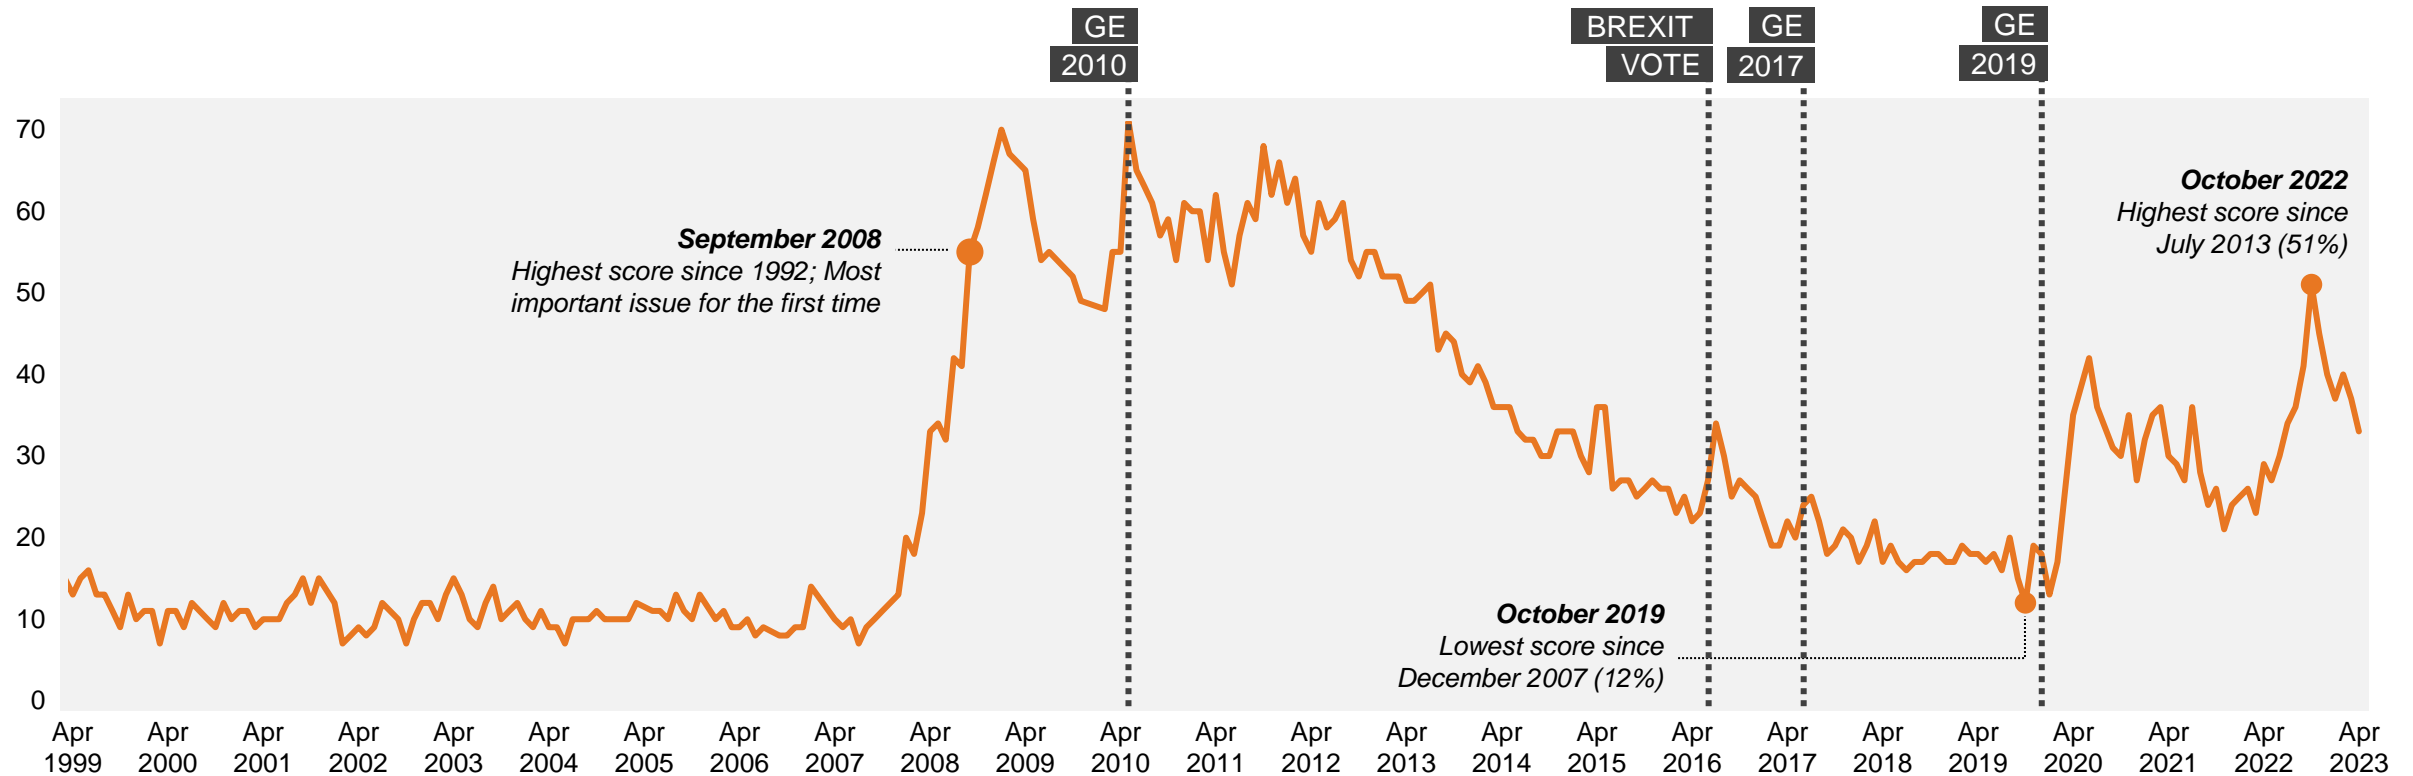

Economy / Economic situation

What do you see as the most/other important issues facing Britain today?

Base: representative sample of c. 1,000 British adults age 18+ each month, interviewed face-to-face in home
N.B. April 2020 data onwards is collected by telephone; previous months are face-to-face

Source: Ipsos Issues Index