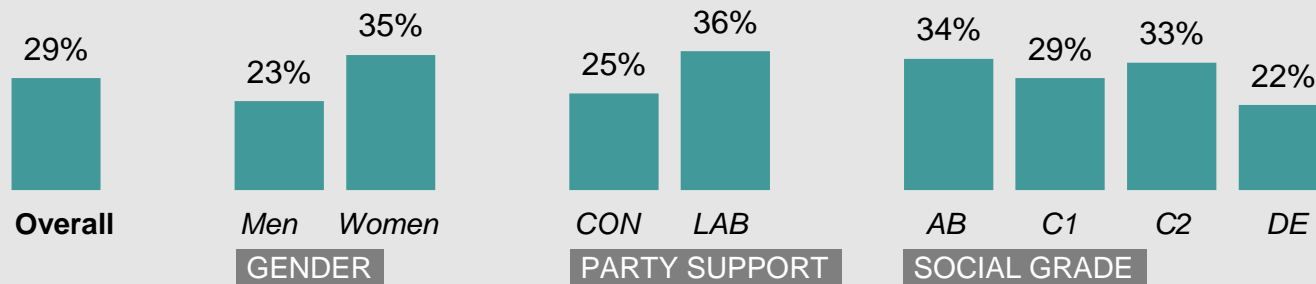

# Concern about the economy by subgroup

What do you see as the most/other important issues facing Britain today?

Concern by key demographic groups:

Concern by age:

Base: 1,008 British adults 18+, 5 – 12 April 2023

Concern by region

Source: Ipsos Issues Index

# Concern about the NHS by subgroup

What do you see as the most/other important issues facing Britain today?

Concern by key demographic groups:

Concern by age:

Base: 1,008 British adults 18+, 5 – 12 April 2023