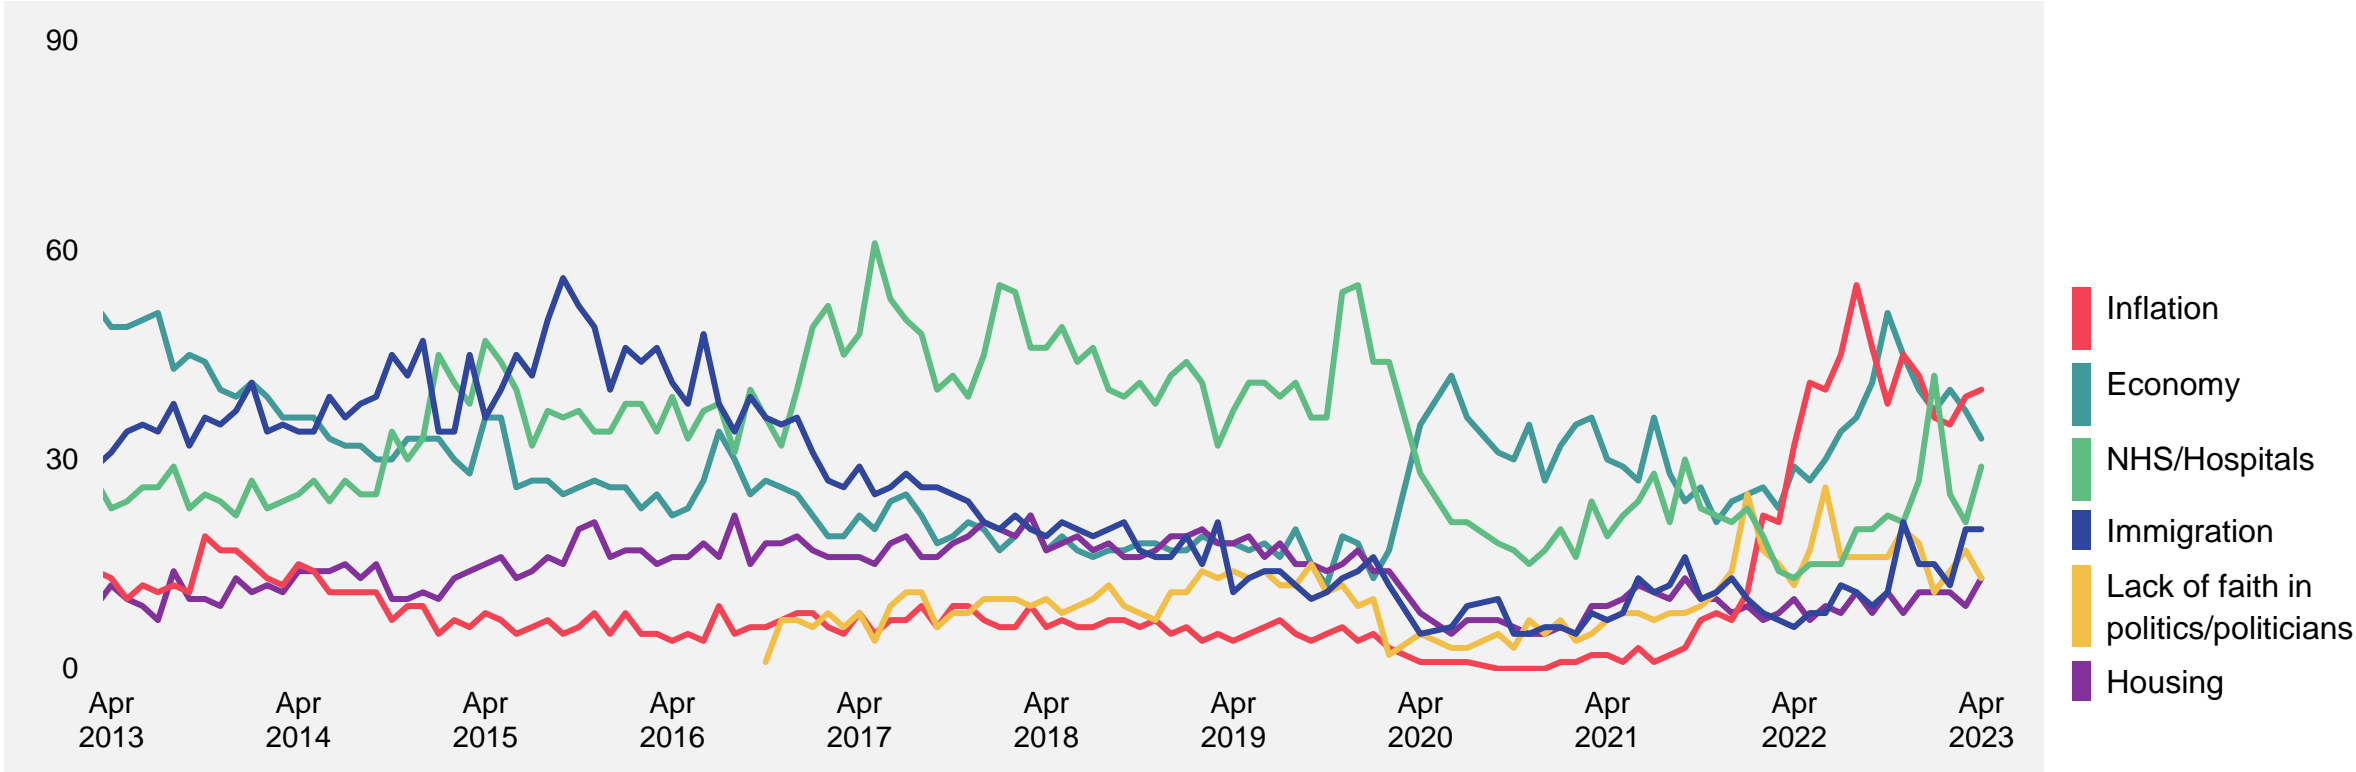

# April 2023

What do you see as the most/other important issues facing Britain today?

Base: 1,008 British adults 18+, 5 – 12 April 2023

Source: Ipsos Issues Index

# Top five concerns for April 2023: trend data

What do you see as the most/other important issues facing Britain today?

## Top mentions %

Base: representative sample of c.1,000 British adults age 18+ each month, interviewed face-to-face in home  
N.B. April 2020 data onwards is collected by telephone; previous months are face-to-face