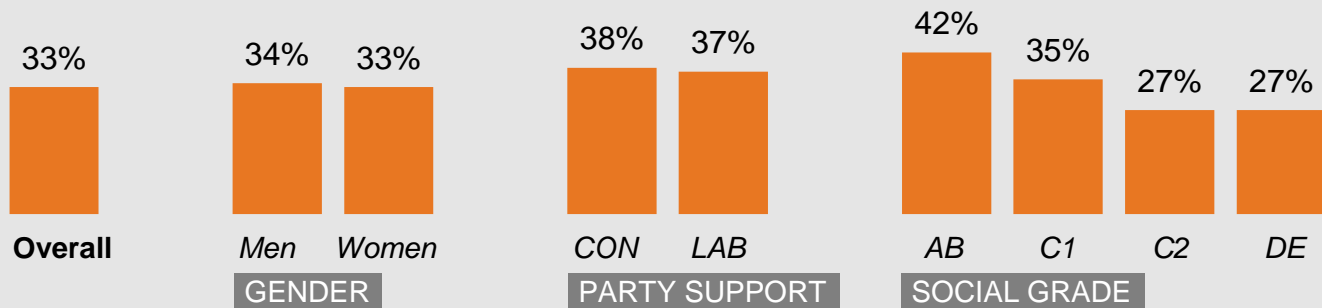

# Concern about inflation/prices by subgroup

What do you see as the most/other important issues facing Britain today?

Concern by key demographic groups:

Concern by age:

Base: 1,008 British adults 18+, 5 – 12 April 2023

Concern by region

Source: Ipsos Issues Index

# Concern about the economy by subgroup

What do you see as the most/other important issues facing Britain today?

Concern by key demographic groups:

Concern by age:

Base: 1,008 British adults 18+, 5 – 12 April 2023