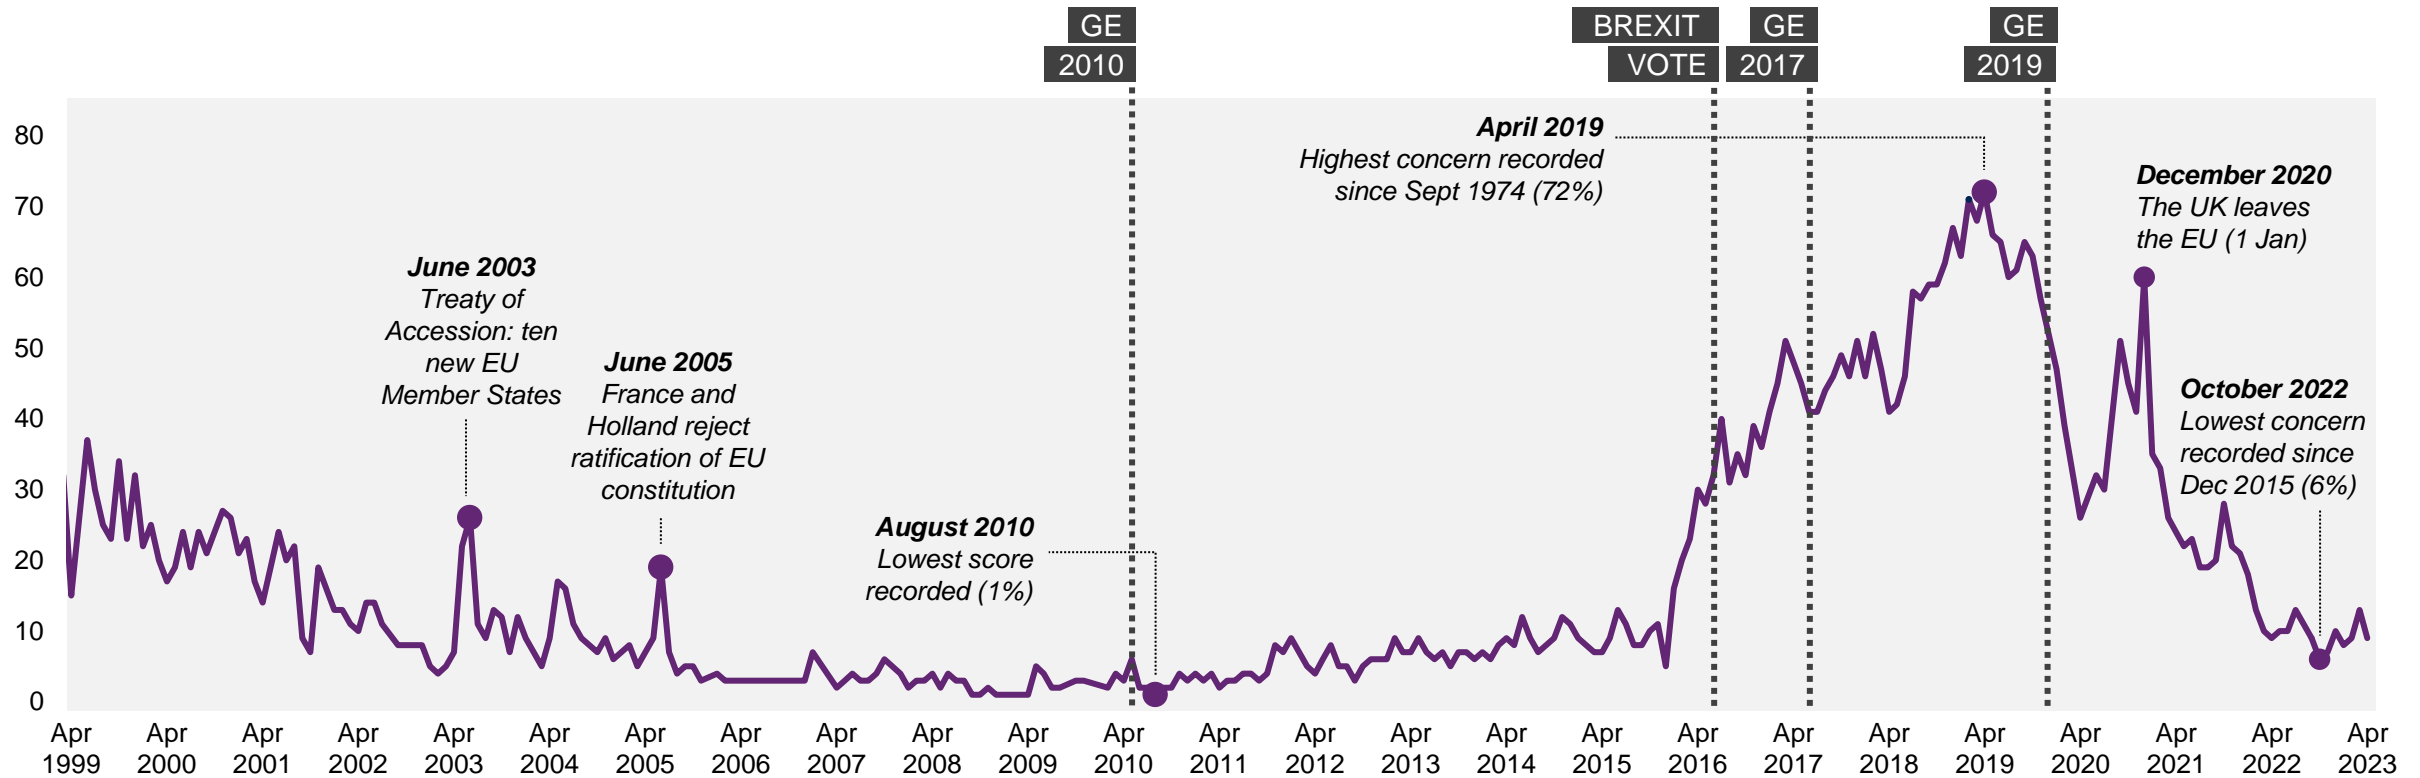

EU / Europe / Brexit

What do you see as the most/other important issues facing Britain today?

Base: representative sample of c. 1,000 British adults age 18+ each month, interviewed face-to-face in home
N.B. April 2020 data onwards is collected by telephone; previous months are face-to-face

Source: Ipsos Issues Index