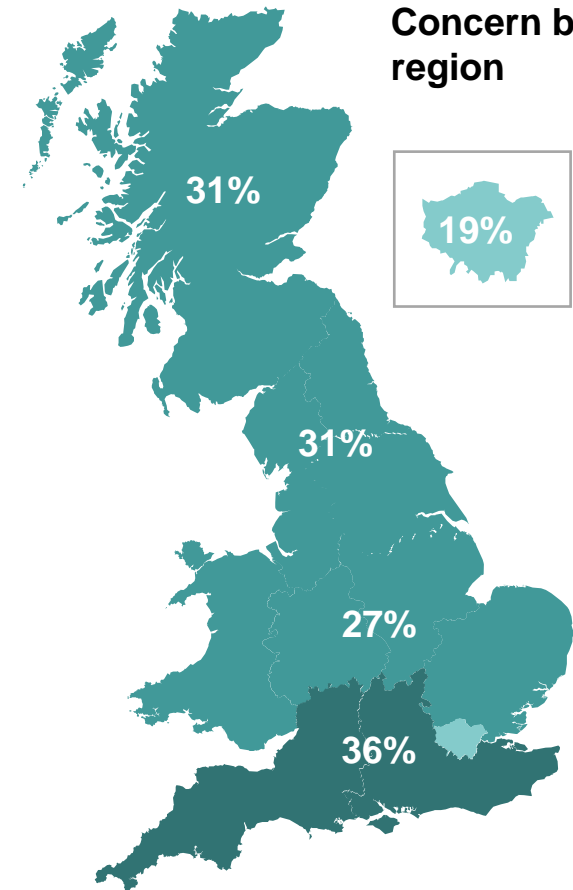

Concern by region

Source: Ipsos Issues Index

# Concern about the NHS by subgroup

What do you see as the most/other important issues facing Britain today?

Concern by key demographic groups:

Concern by age:

Base: 1,008 British adults 18+, 5 – 12 April 2023

# Concern about immigration by subgroup

What do you see as the most/other important issues facing Britain today?

Concern by key demographic groups:

Concern by age:

Base: 1,008 British adults 18+, 5 – 12 April 2023