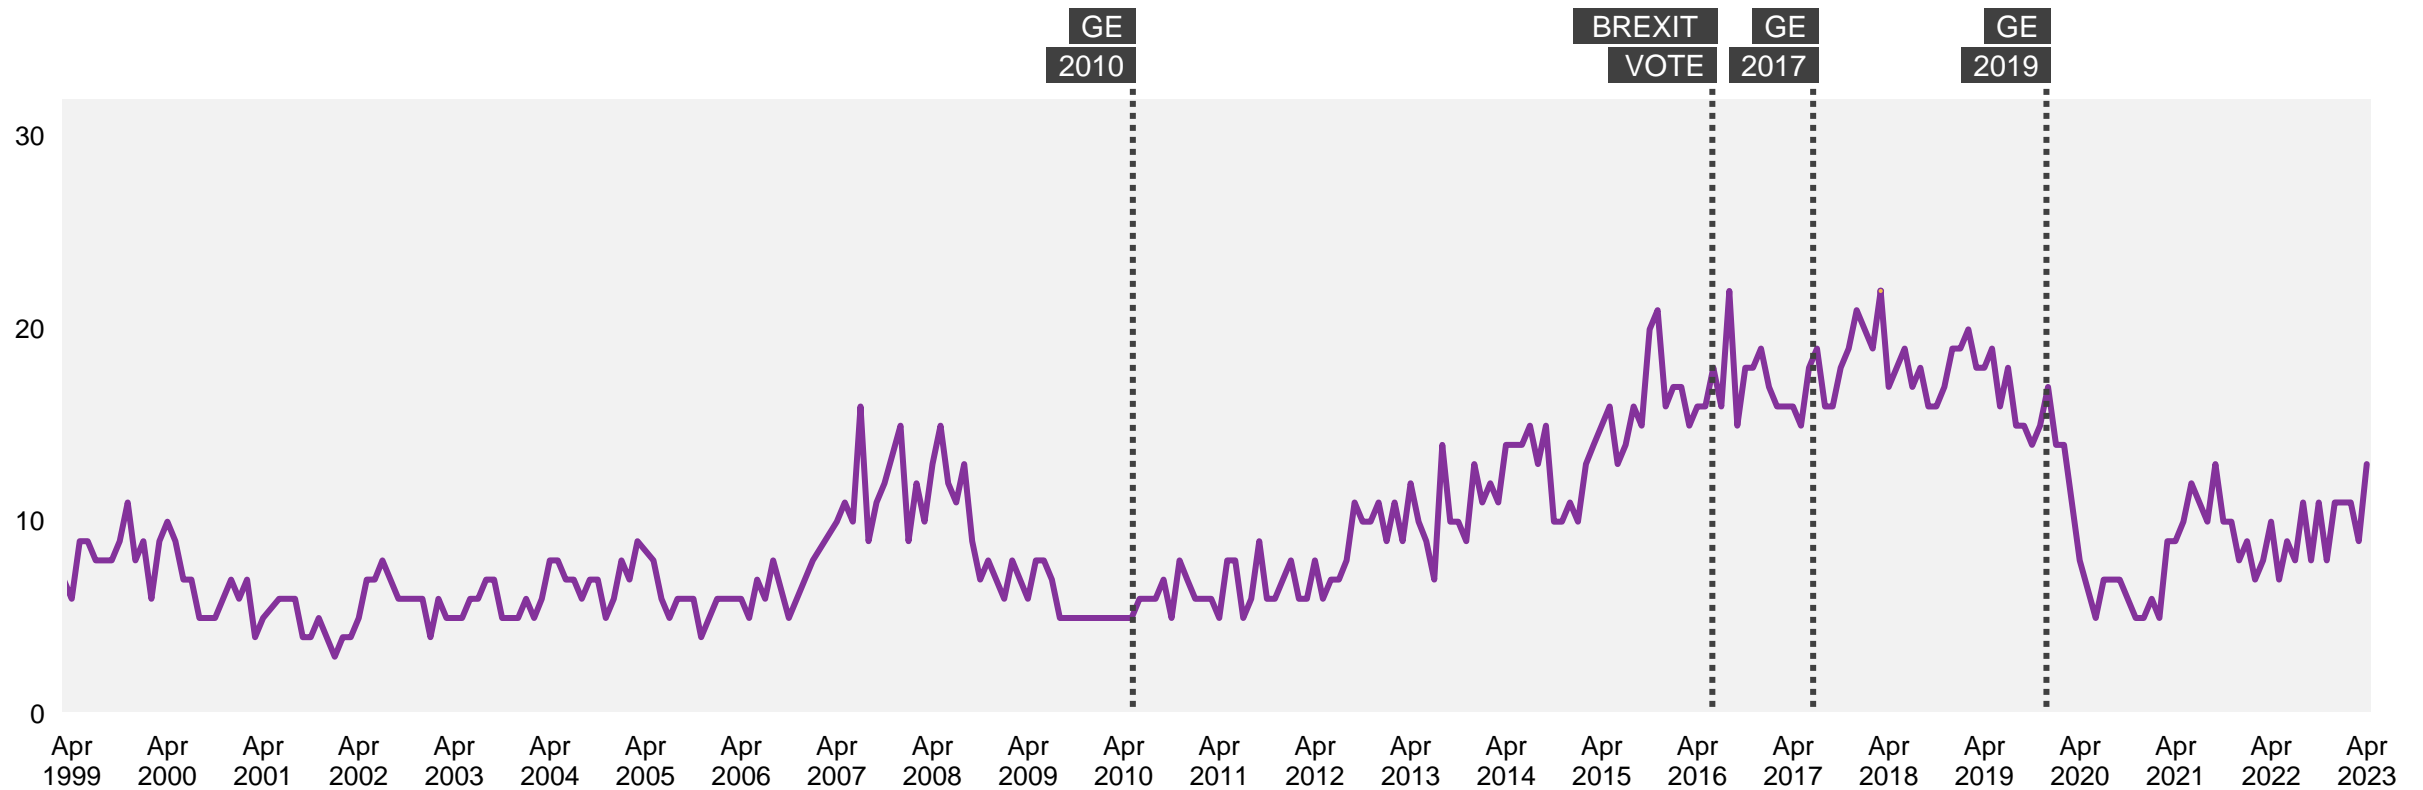

Housing

What do you see as the most/other important issues facing Britain today?

Base: representative sample of c.1,000 British adults age 18+ each month, interviewed face-to-face in home
N.B. April 2020 data onwards is collected by telephone; previous months are face-to-face

Source: Ipsos Issues Index