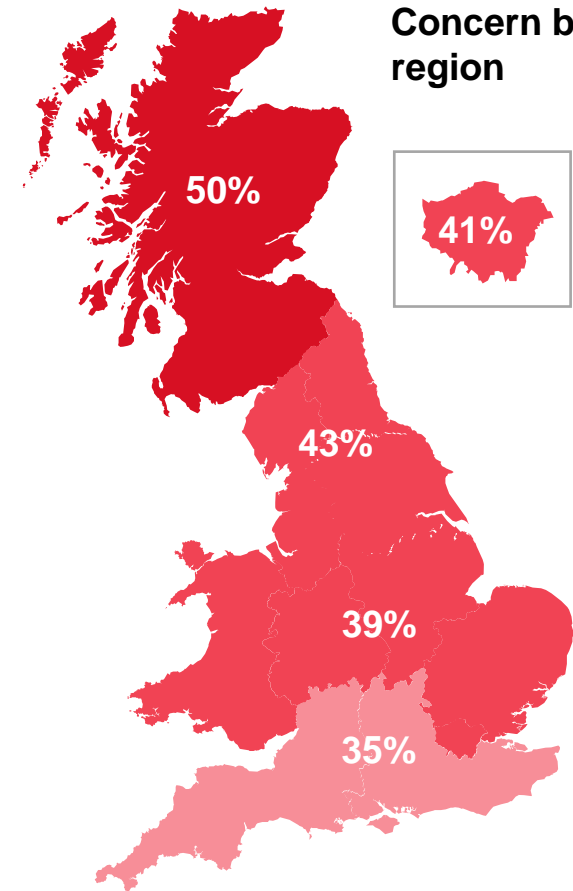

# Age group

What do you see as the most/other important issues facing Britain today?

Source: Ipsos Issues Index

Base: 1,008 British adults 18+, 5 – 12 April 2023

# Concern about inflation/prices by subgroup

What do you see as the most/other important issues facing Britain today?

Concern by key demographic groups:

Concern by age:

Base: 1,008 British adults 18+, 5 – 12 April 2023

Concern by region

Source: Ipsos Issues Index

# Concern about the economy by subgroup

What do you see as the most/other important issues facing Britain today?

Concern by key demographic groups:

Concern by age:

Base: 1,008 British adults 18+, 5 – 12 April 2023