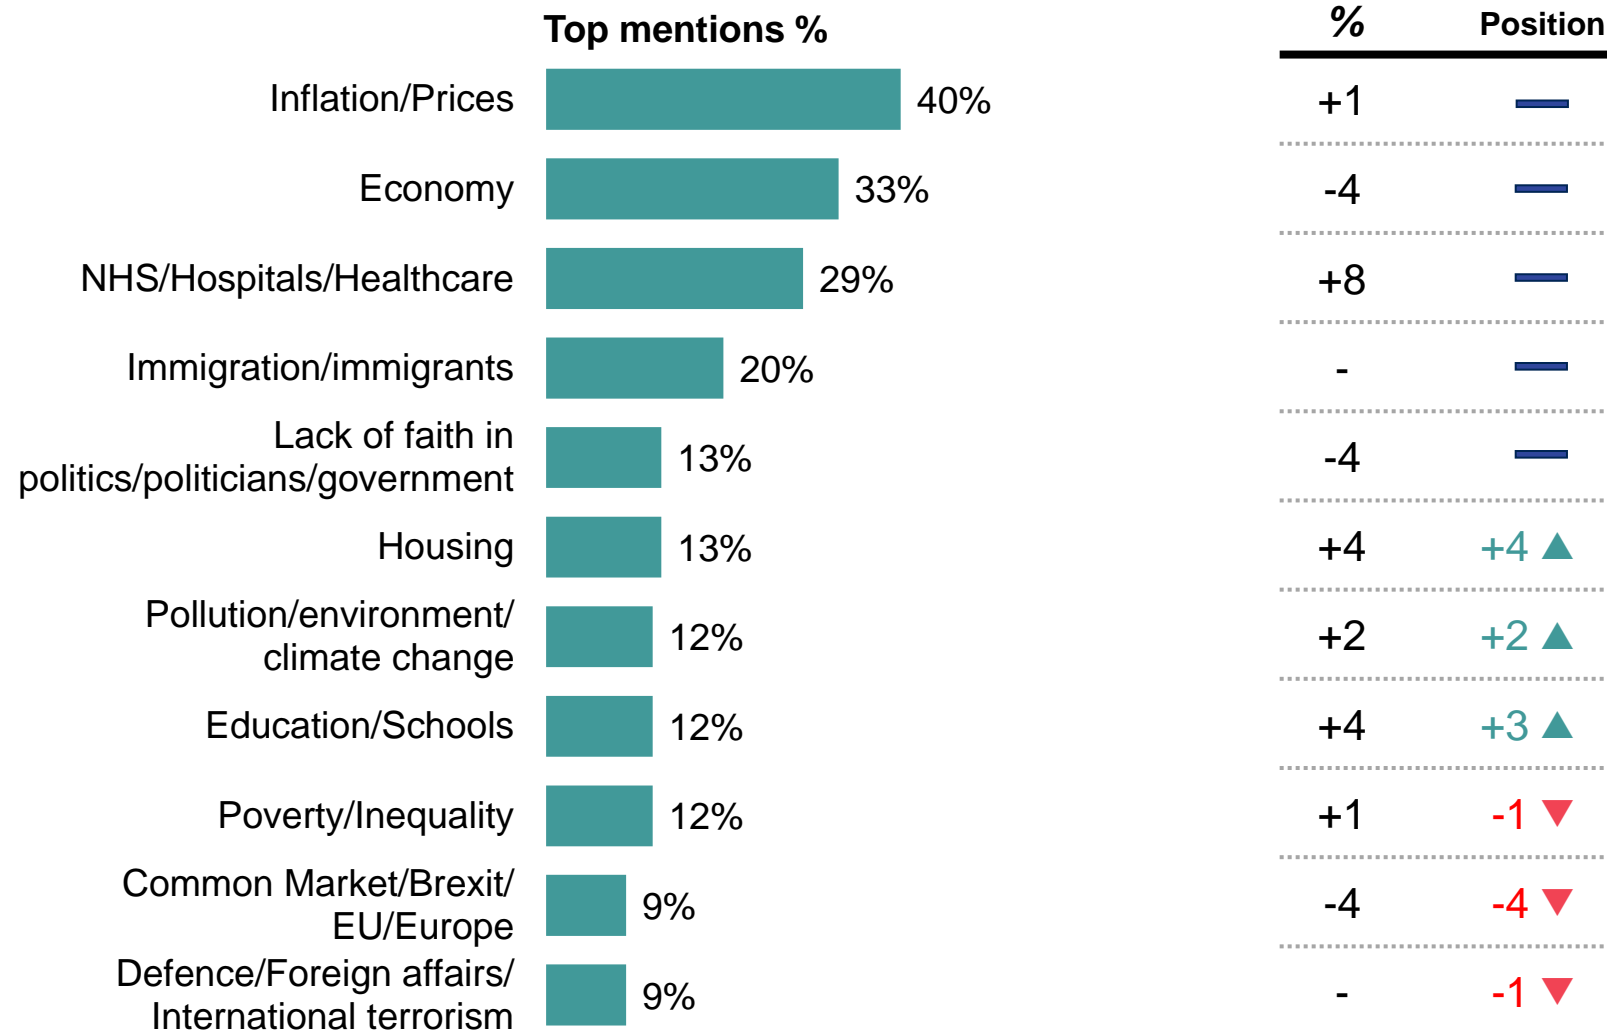

# April 2023

What do you see as the most/other important issues facing Britain today?

Base: 1,008 British adults 18+, 5 – 12 April 2023

Source: Ipsos Issues Index