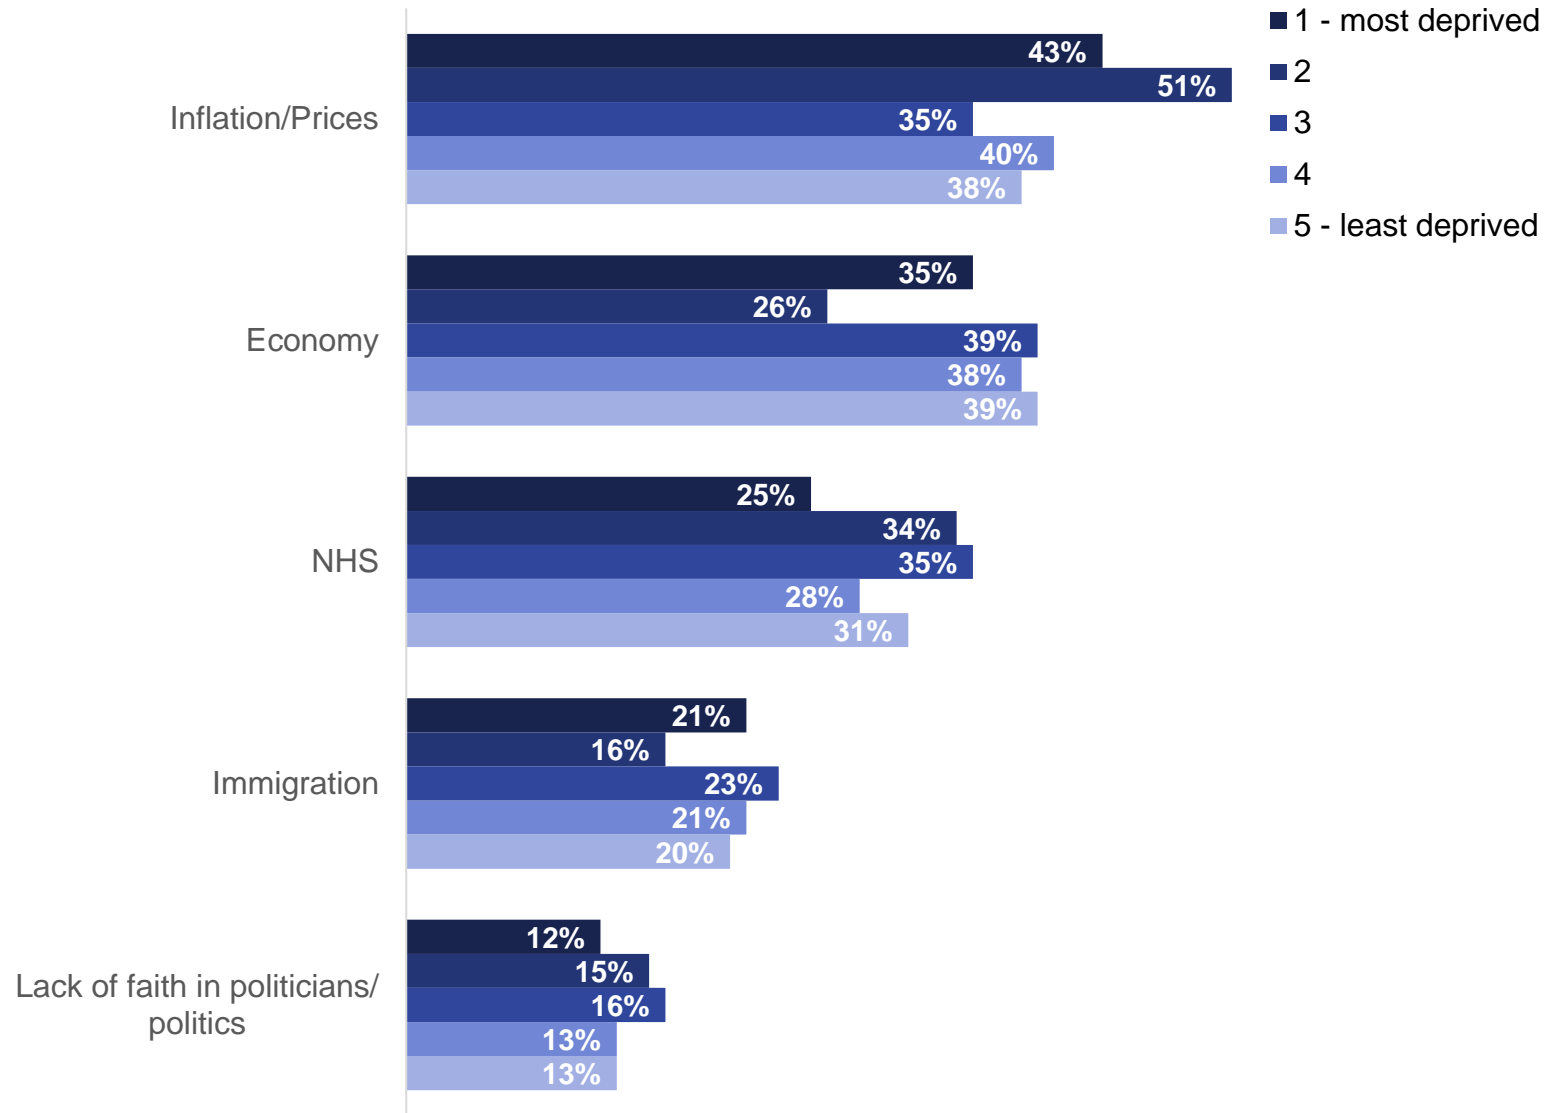

Top five concerns by IMD quintile

What do you see as the most/other important issues facing Britain today?

"IMD" are the Indices of Multiple Deprivation, a measure of multiple deprivation of small areas

Base: 1,008 British adults 18+, 5 – 12 April 2023