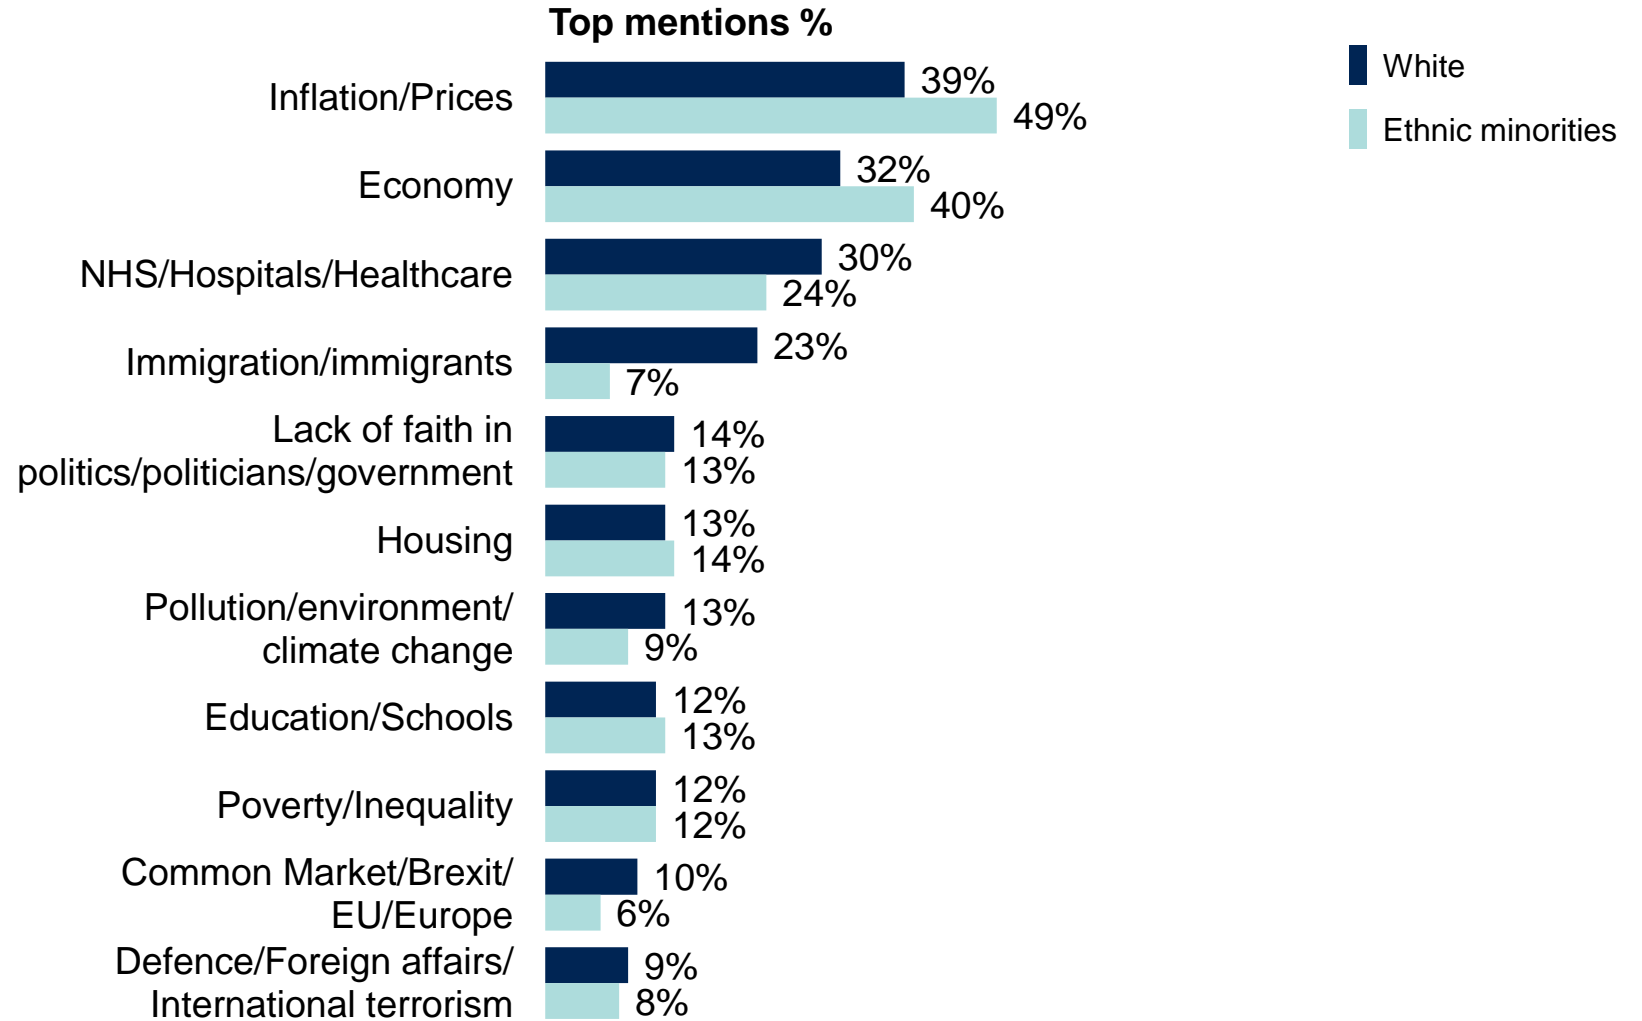

# Men and women

What do you see as the most/other important issues facing Britain today?

Base: 1,008 British adults 18+, 5 – 12 April 2023

Source: Ipsos Issues Index

# Social grade

What do you see as the most/other important issues facing Britain today?

Base: 1,008 British adults 18+, 5 – 12 April 2023

Source: Ipsos Issues Index

# Ethnic background

What do you see as the most/other important issues facing Britain today?

Base: 1,008 British adults 18+, 5 – 12 April 2023

Source: Ipsos Issues Index

# Age group

What do you see as the most/other important issues facing Britain today?

Source: Ipsos Issues Index

Base: 1,008 British adults 18+, 5 – 12 April 2023