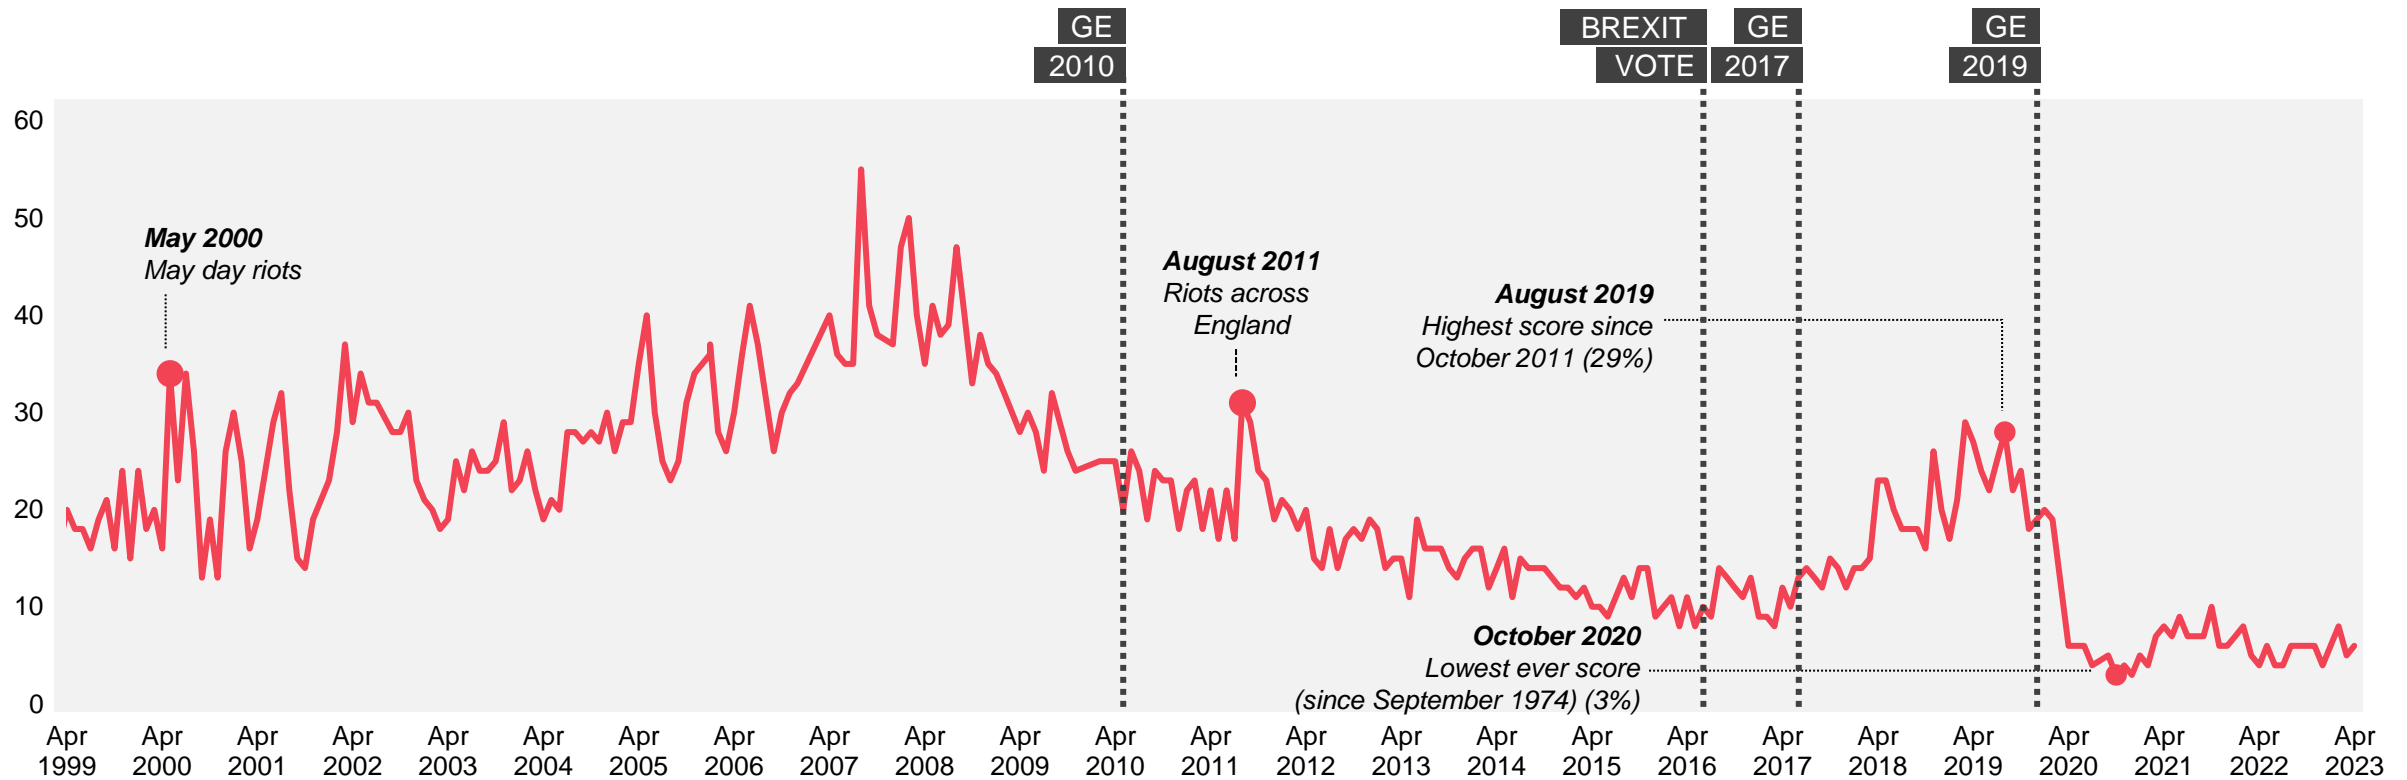

Crime / Law & Order / Violence / Vandalism / ASB

What do you see as the most/other important issues facing Britain today?

Base: representative sample of c.1,000 British adults age 18+ each month, interviewed face-to-face in home
N.B. April 2020 data onwards is collected by telephone; previous months are face-to-face

Source: Ipsos Issues Index