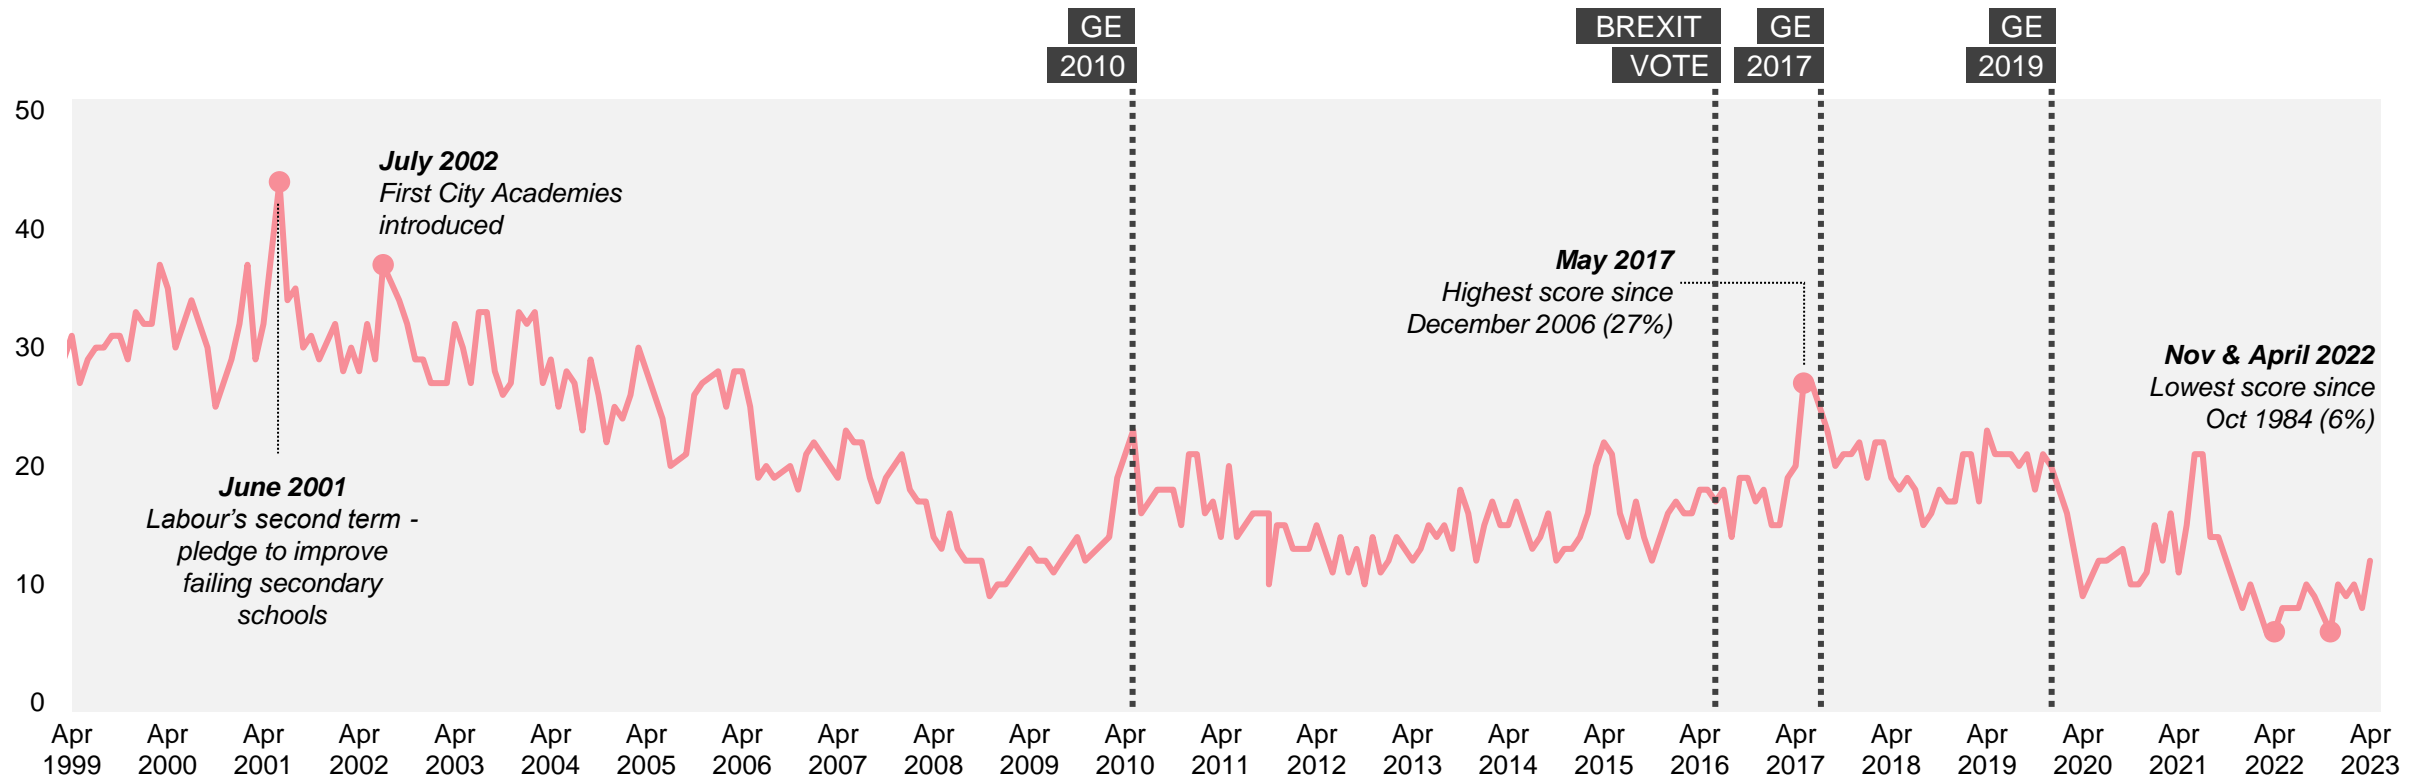

Education / Schools

What do you see as the most/other important issues facing Britain today?

Base: representative sample of c. 1,000 British adults age 18+ each month, interviewed face-to-face in home
N.B. April 2020 data onwards is collected by telephone; previous months are face-to-face

Source: Ipsos Issues Index