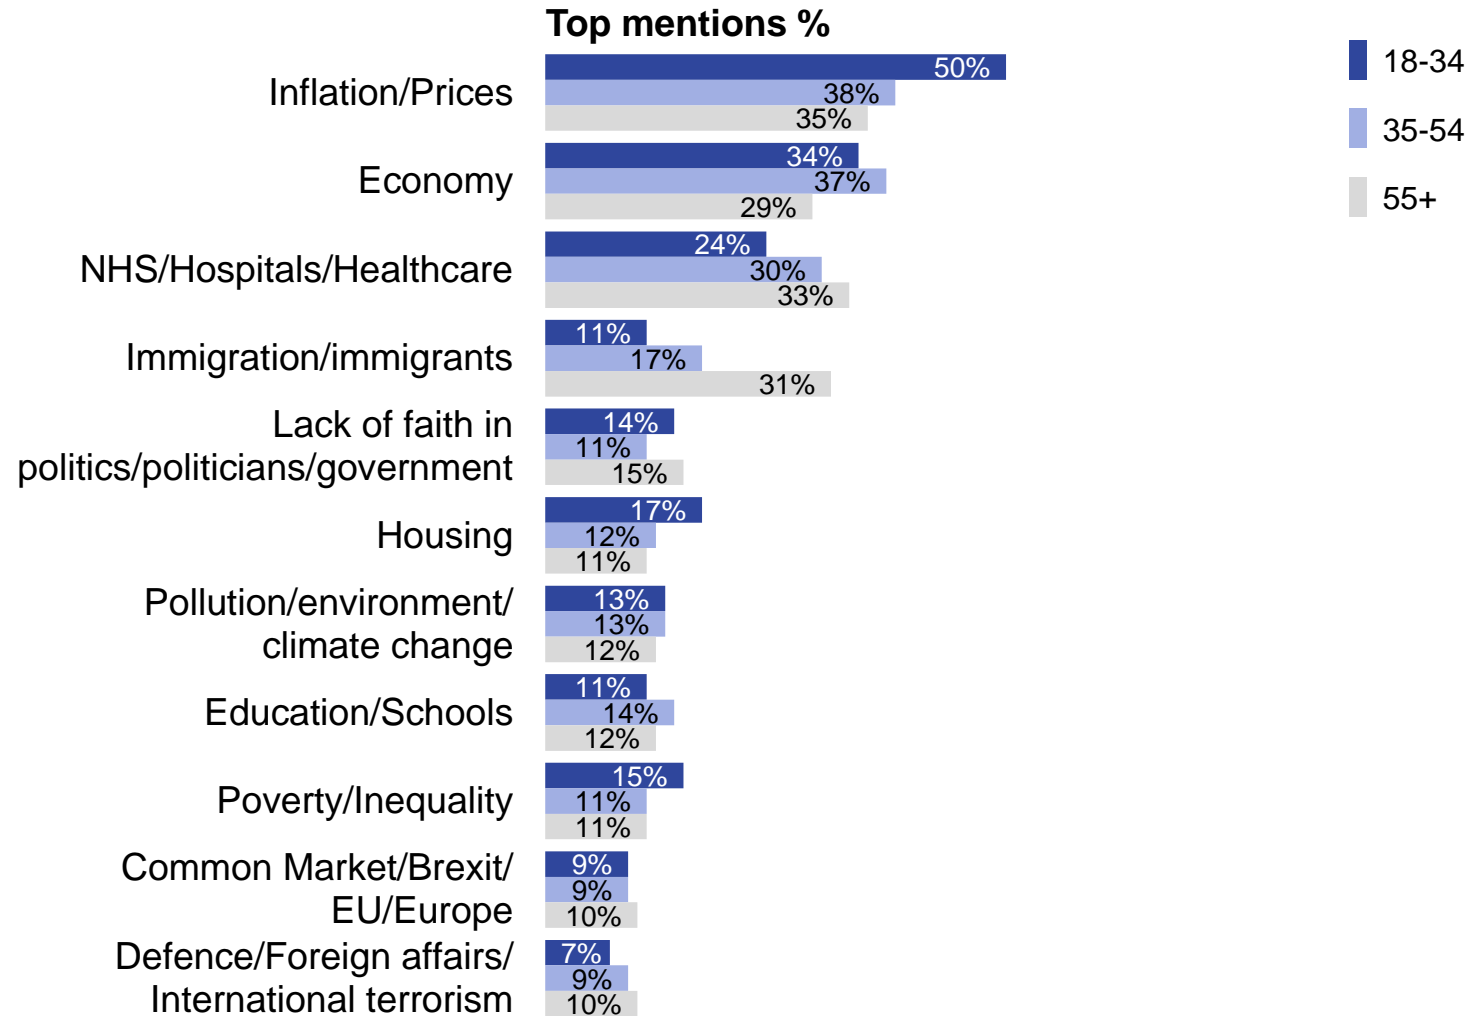

# Social grade

What do you see as the most/other important issues facing Britain today?

Base: 1,008 British adults 18+, 5 – 12 April 2023

Source: Ipsos Issues Index

# Ethnic background

What do you see as the most/other important issues facing Britain today?

Base: 1,008 British adults 18+, 5 – 12 April 2023

Source: Ipsos Issues Index

# Age group

What do you see as the most/other important issues facing Britain today?

Source: Ipsos Issues Index

Base: 1,008 British adults 18+, 5 – 12 April 2023

# Concern about inflation/prices by subgroup

What do you see as the most/other important issues facing Britain today?

Concern by key demographic groups:

Concern by age:

Base: 1,008 British adults 18+, 5 – 12 April 2023