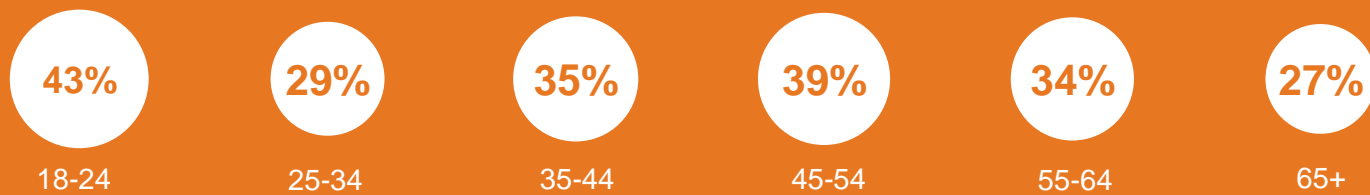

# Concern about inflation/prices by subgroup

What do you see as the most/other important issues facing Britain today?

Concern by key demographic groups:

Concern by age:

Base: 1,008 British adults 18+, 5 – 12 April 2023

Concern by region

Source: Ipsos Issues Index

# Concern about the economy by subgroup

What do you see as the most/other important issues facing Britain today?

Concern by key demographic groups:

Concern by age:

Base: 1,008 British adults 18+, 5 – 12 April 2023