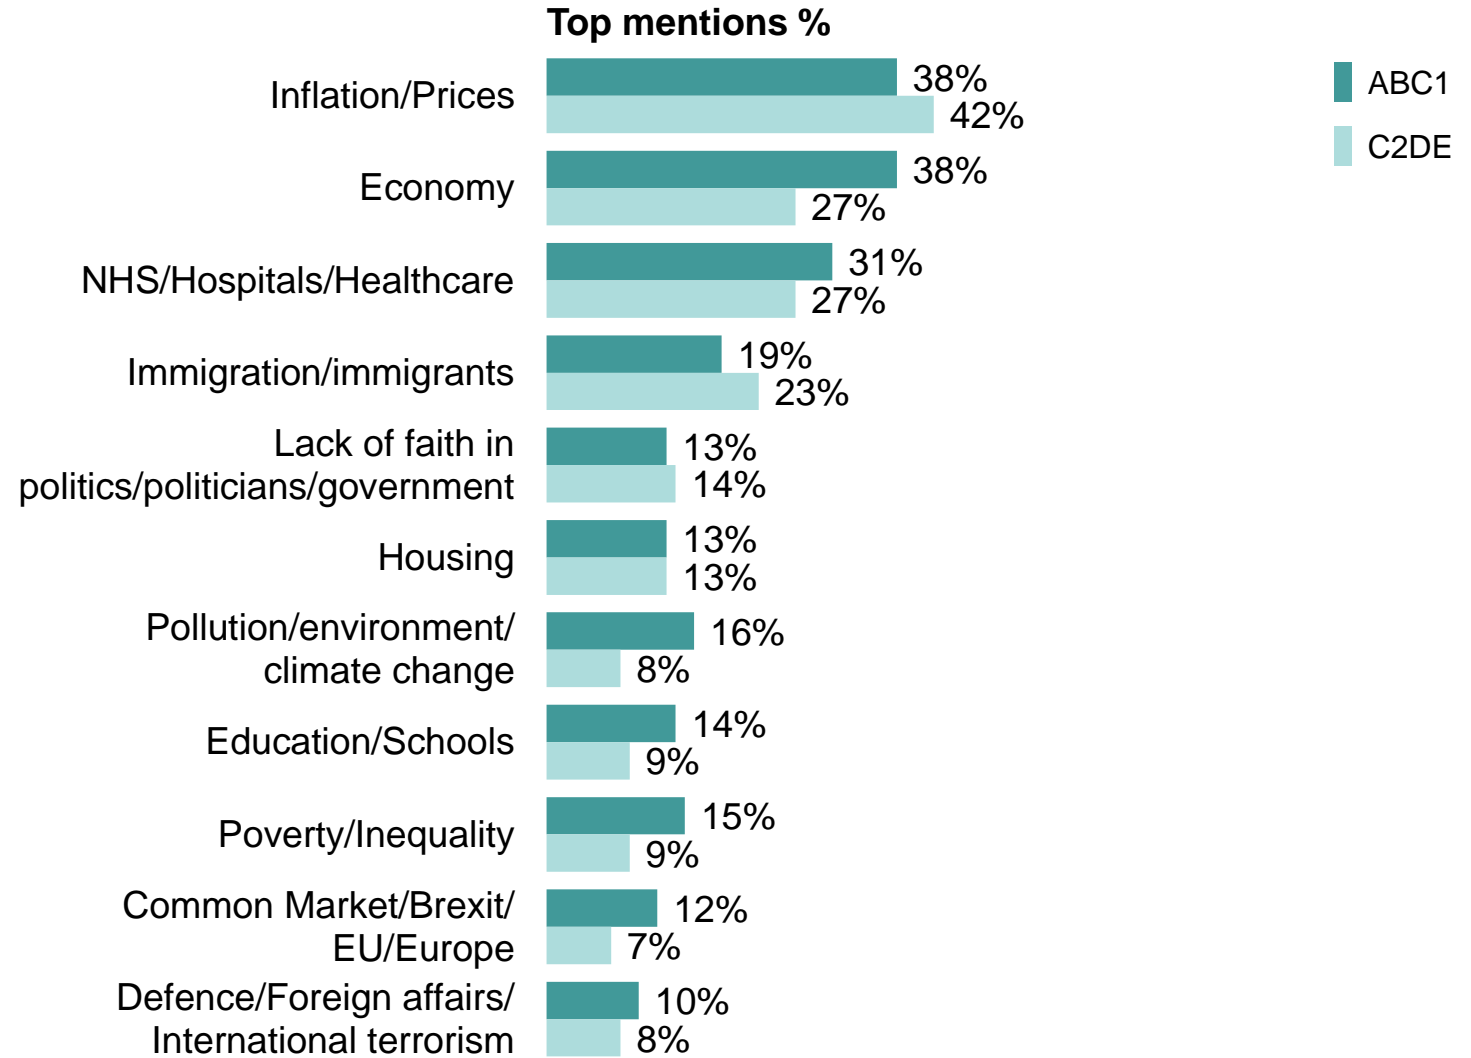

# Party support

What do you see as the most/other important issues facing Britain today?

Base: 1,008 British adults 18+, 5 – 12 April 2023

Source: Ipsos Issues Index

# Men and women

What do you see as the most/other important issues facing Britain today?

Base: 1,008 British adults 18+, 5 – 12 April 2023

Source: Ipsos Issues Index

# Social grade

What do you see as the most/other important issues facing Britain today?

Base: 1,008 British adults 18+, 5 – 12 April 2023

Source: Ipsos Issues Index