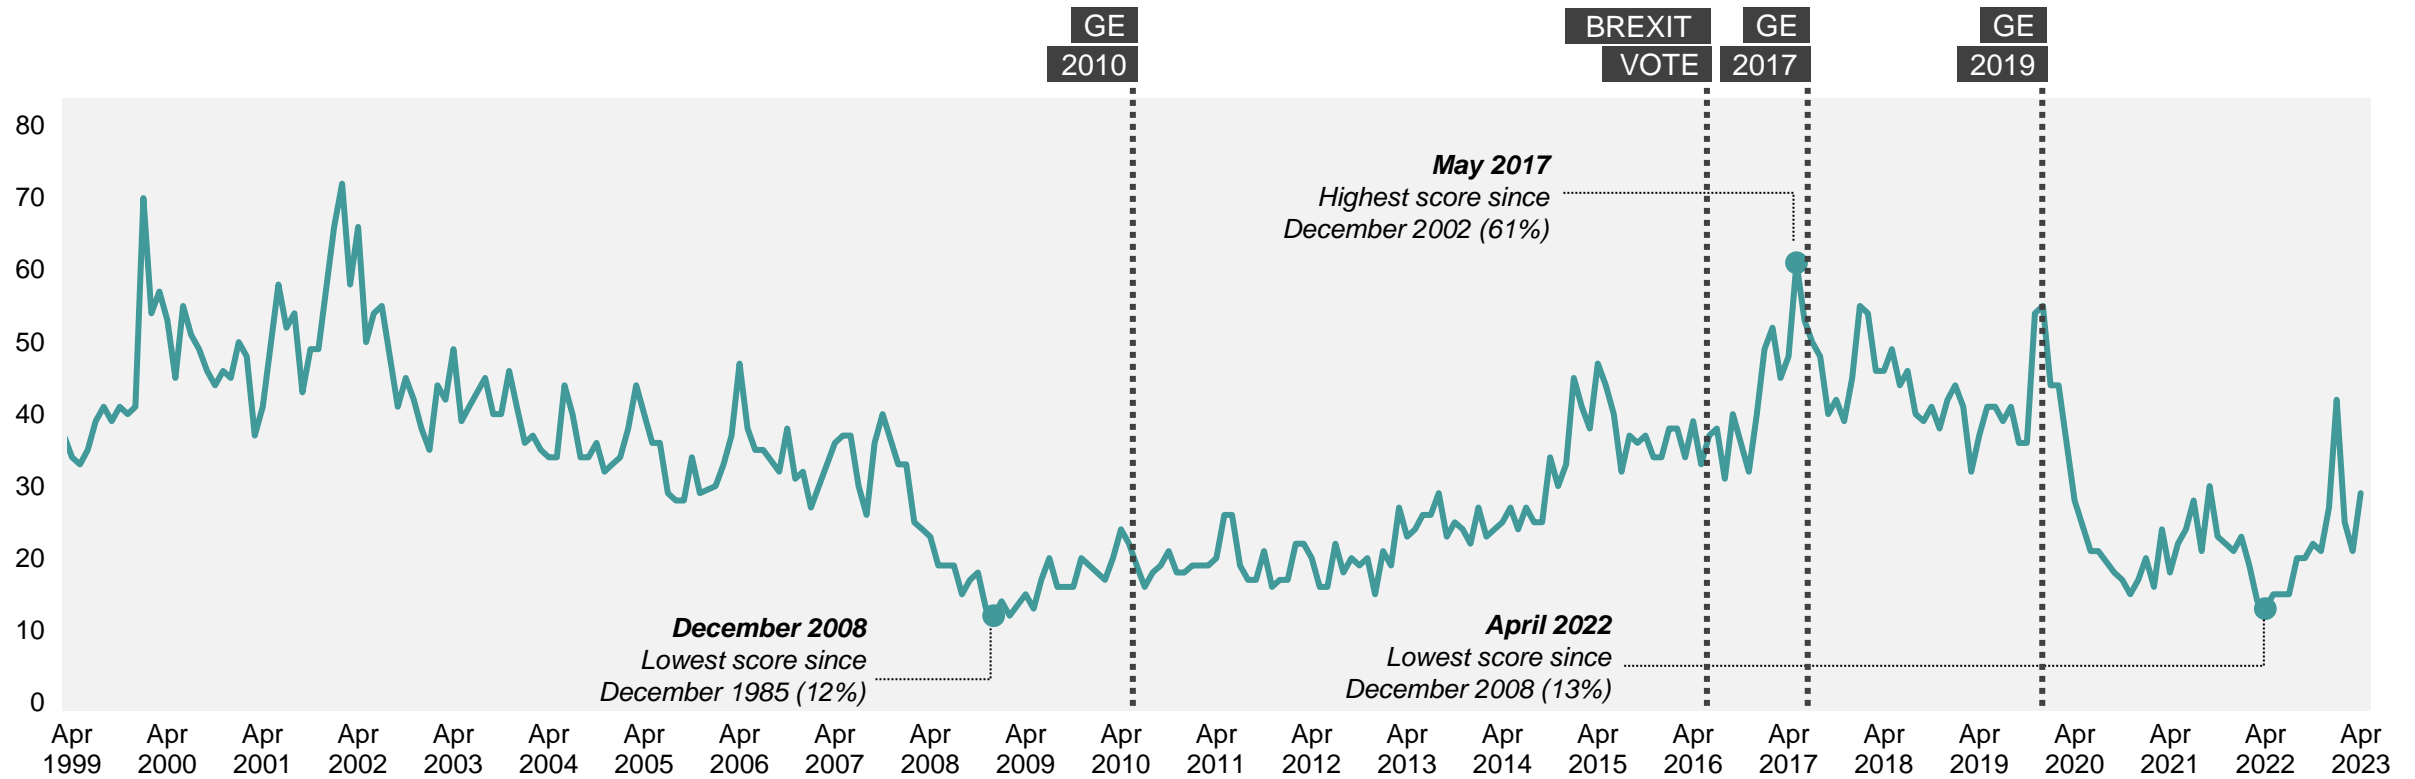

NHS / Hospitals / Healthcare

What do you see as the most/other important issues facing Britain today?

Base: representative sample of c.1,000 British adults age 18+ each month, interviewed face-to-face in home
N.B. April 2020 data onwards is collected by telephone; previous months are face-to-face

Source: Ipsos Issues Index