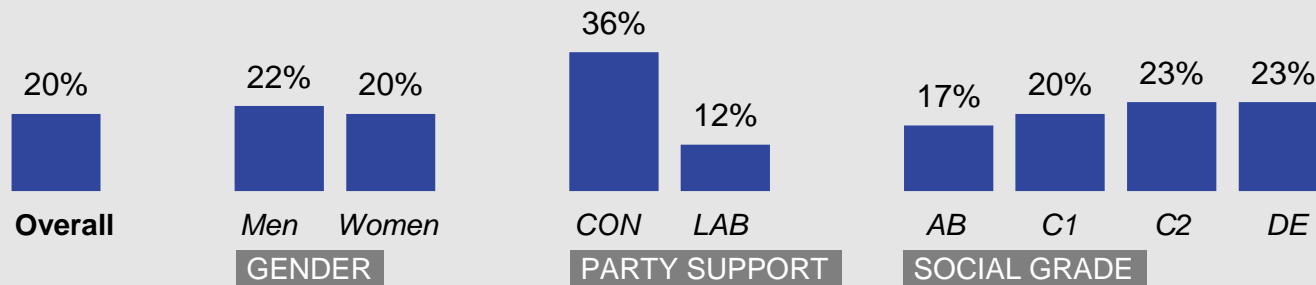

# Concern about the NHS by subgroup

What do you see as the most/other important issues facing Britain today?

Concern by key demographic groups:

Concern by age:

Base: 1,008 British adults 18+, 5 – 12 April 2023

Concern by region

Source: Ipsos Issues Index

# Concern about immigration by subgroup

What do you see as the most/other important issues facing Britain today?

Concern by key demographic groups:

Concern by age:

Base: 1,008 British adults 18+, 5 – 12 April 2023