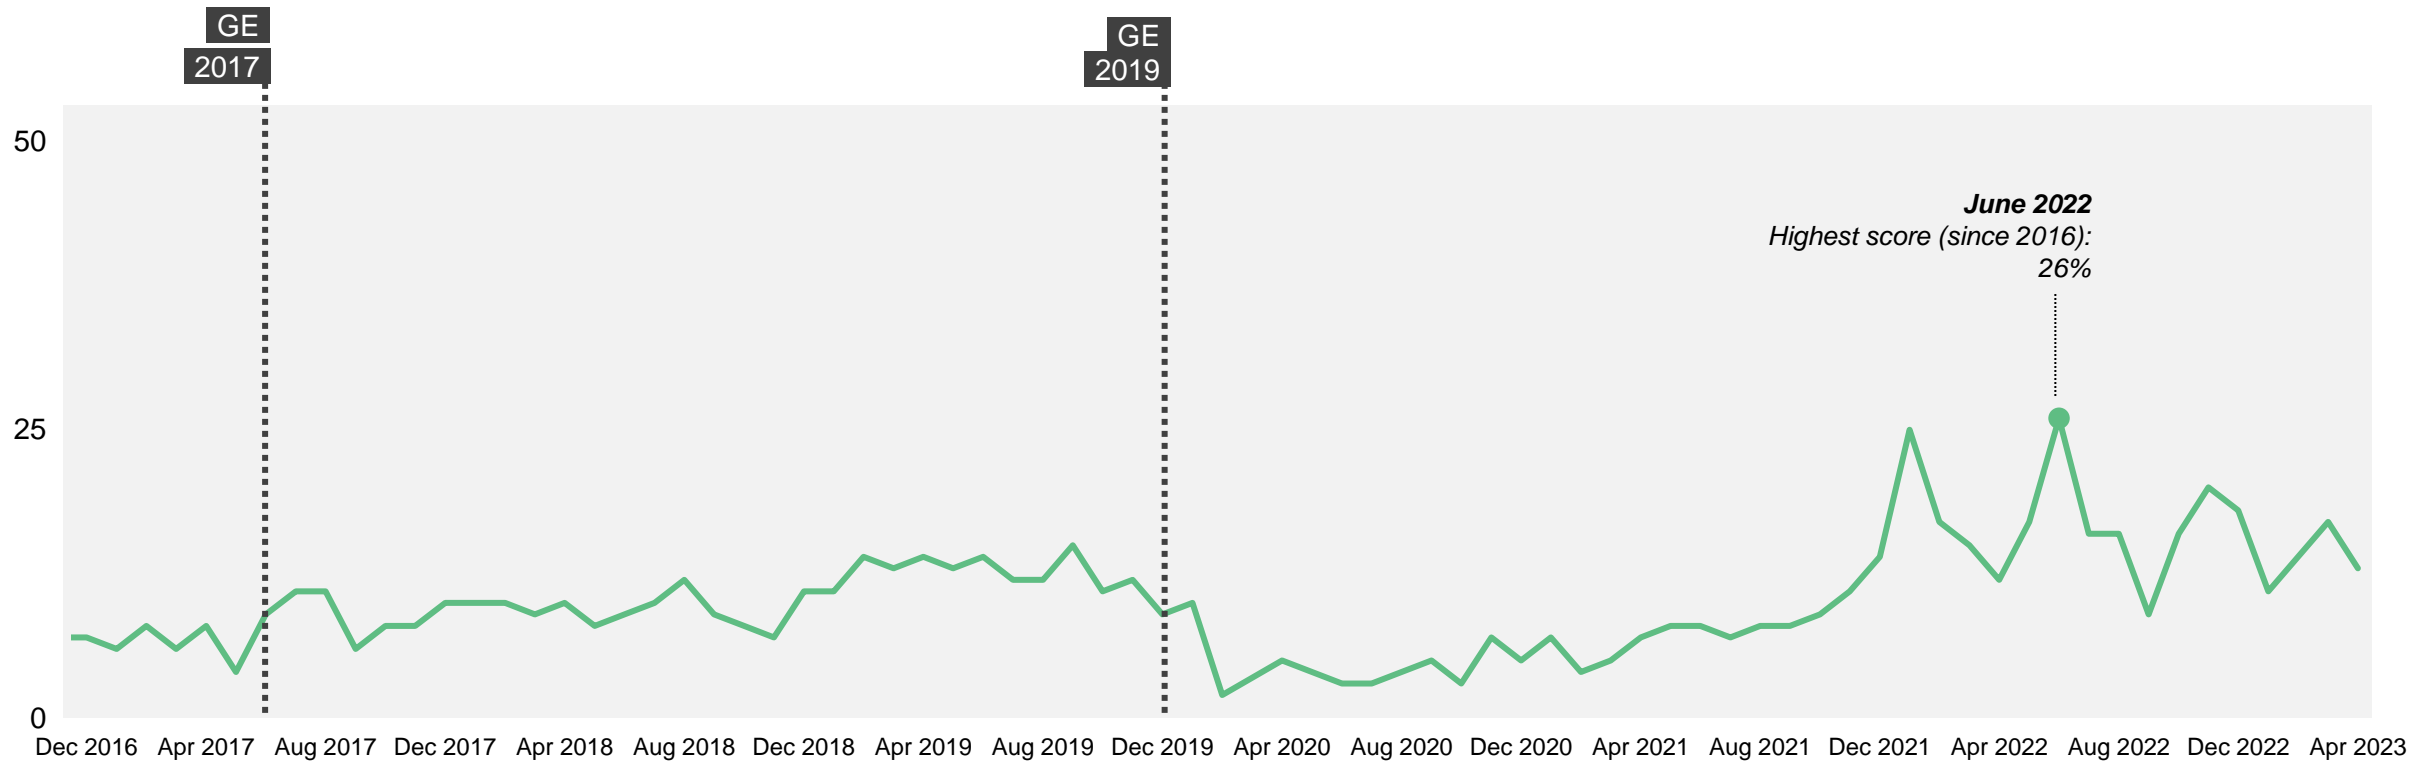

Lack of faith in politicians/politics

What do you see as the most/other important issues facing Britain today?

Base: representative sample of c. 1,000 British adults age 18+ each month, interviewed face-to-face in home
N.B. April 2020 data onwards is collected by telephone; previous months are face-to-face

Source: Ipsos Issues Index