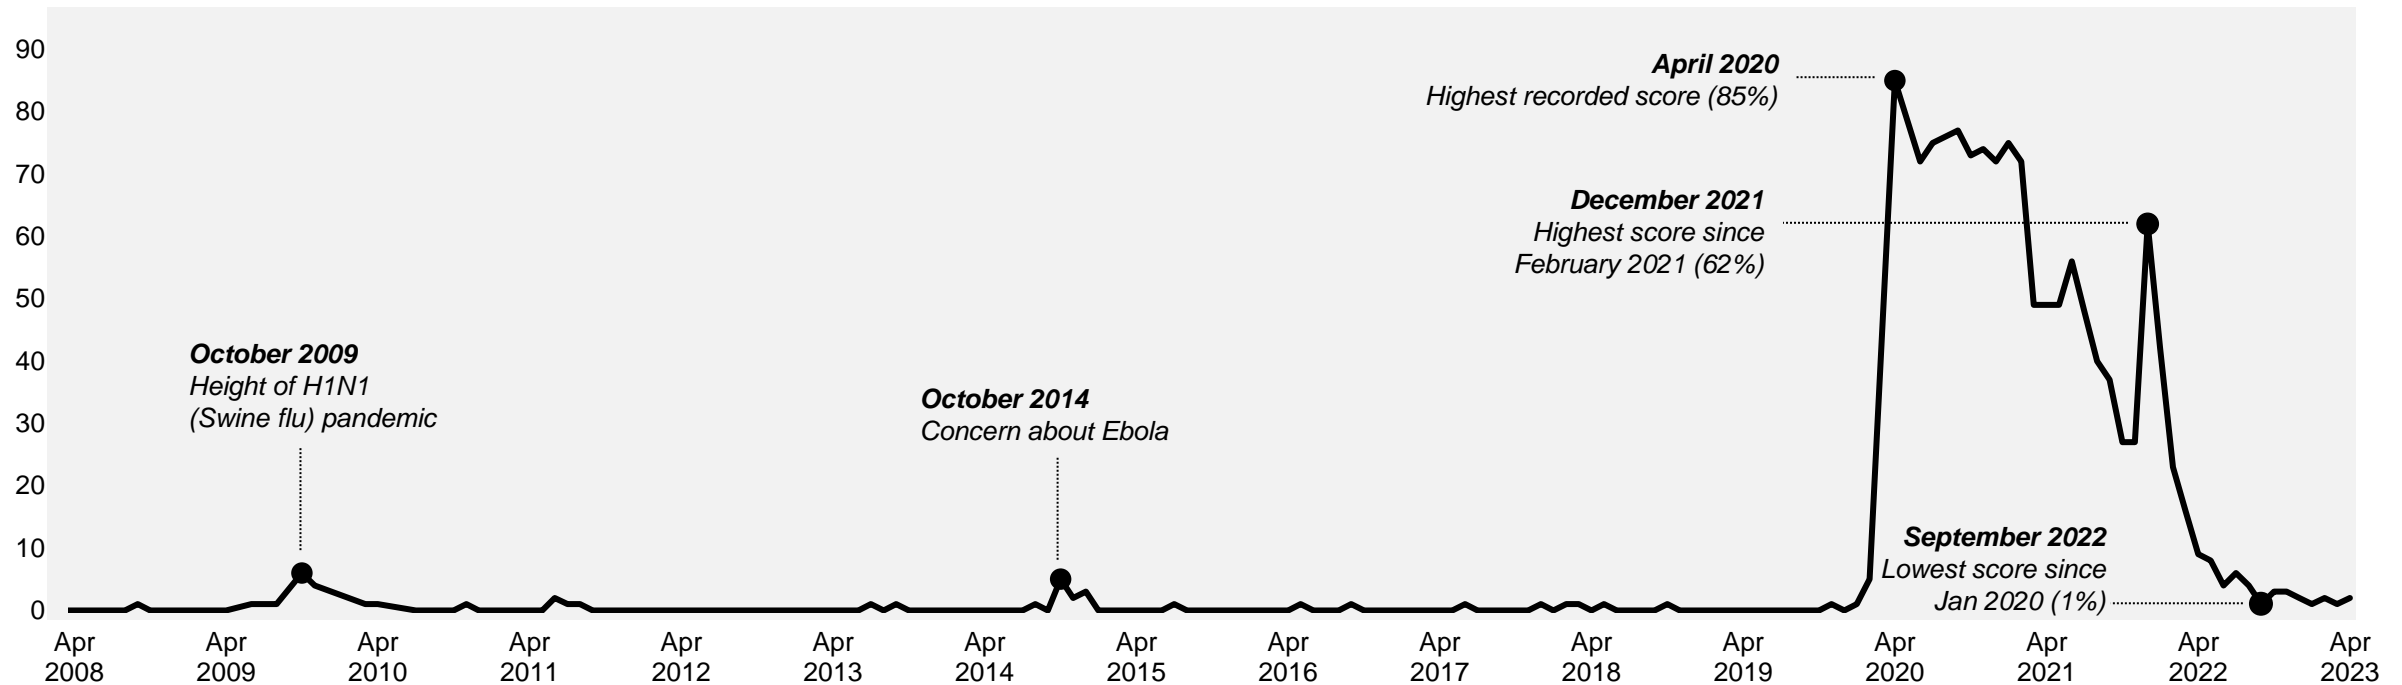

Coronavirus/Pandemic diseases

What do you see as the most/other important issues facing Britain today?

Base: representative sample of c.1,000 British adults age 18+ each month, interviewed face-to-face in home
N.B. April 2020 data onwards is collected by telephone; previous months are face-to-face

Source: Ipsos Issues Index