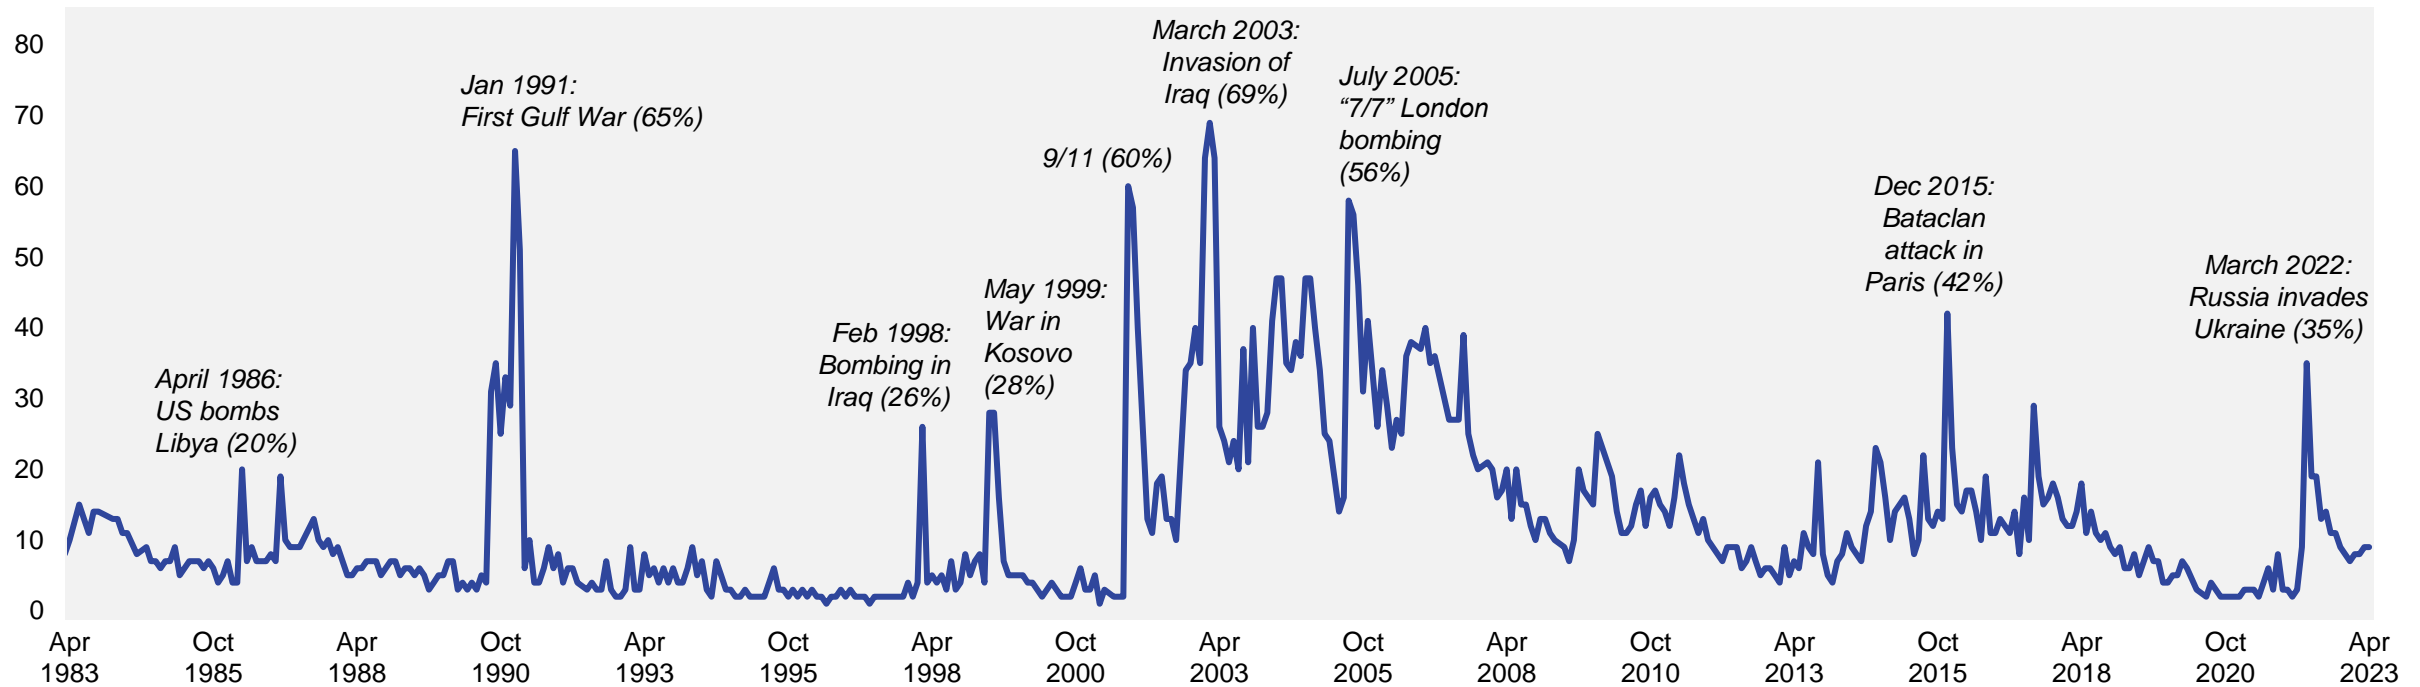

Defence/foreign affairs – concern since 1982

What do you see as the most/other important issues facing Britain today?

Base: representative sample of c. 1,000 British adults age 18+ each month, interviewed face-to-face in home
N.B. April 2020 data onwards is collected by telephone; previous months are face-to-face

Source: Ipsos Issues Index