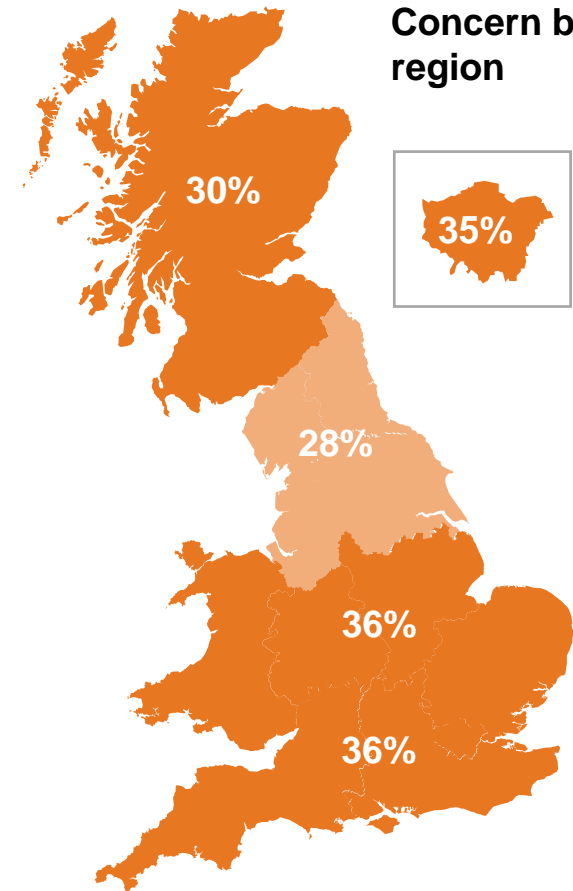

Concern by region

Source: Ipsos Issues Index

# Concern about the economy by subgroup

What do you see as the most/other important issues facing Britain today?

Concern by key demographic groups:

Concern by age:

Base: 1,008 British adults 18+, 5 – 12 April 2023

# Concern about the NHS by subgroup

What do you see as the most/other important issues facing Britain today?

Concern by key demographic groups:

Concern by age:

Base: 1,008 British adults 18+, 5 – 12 April 2023