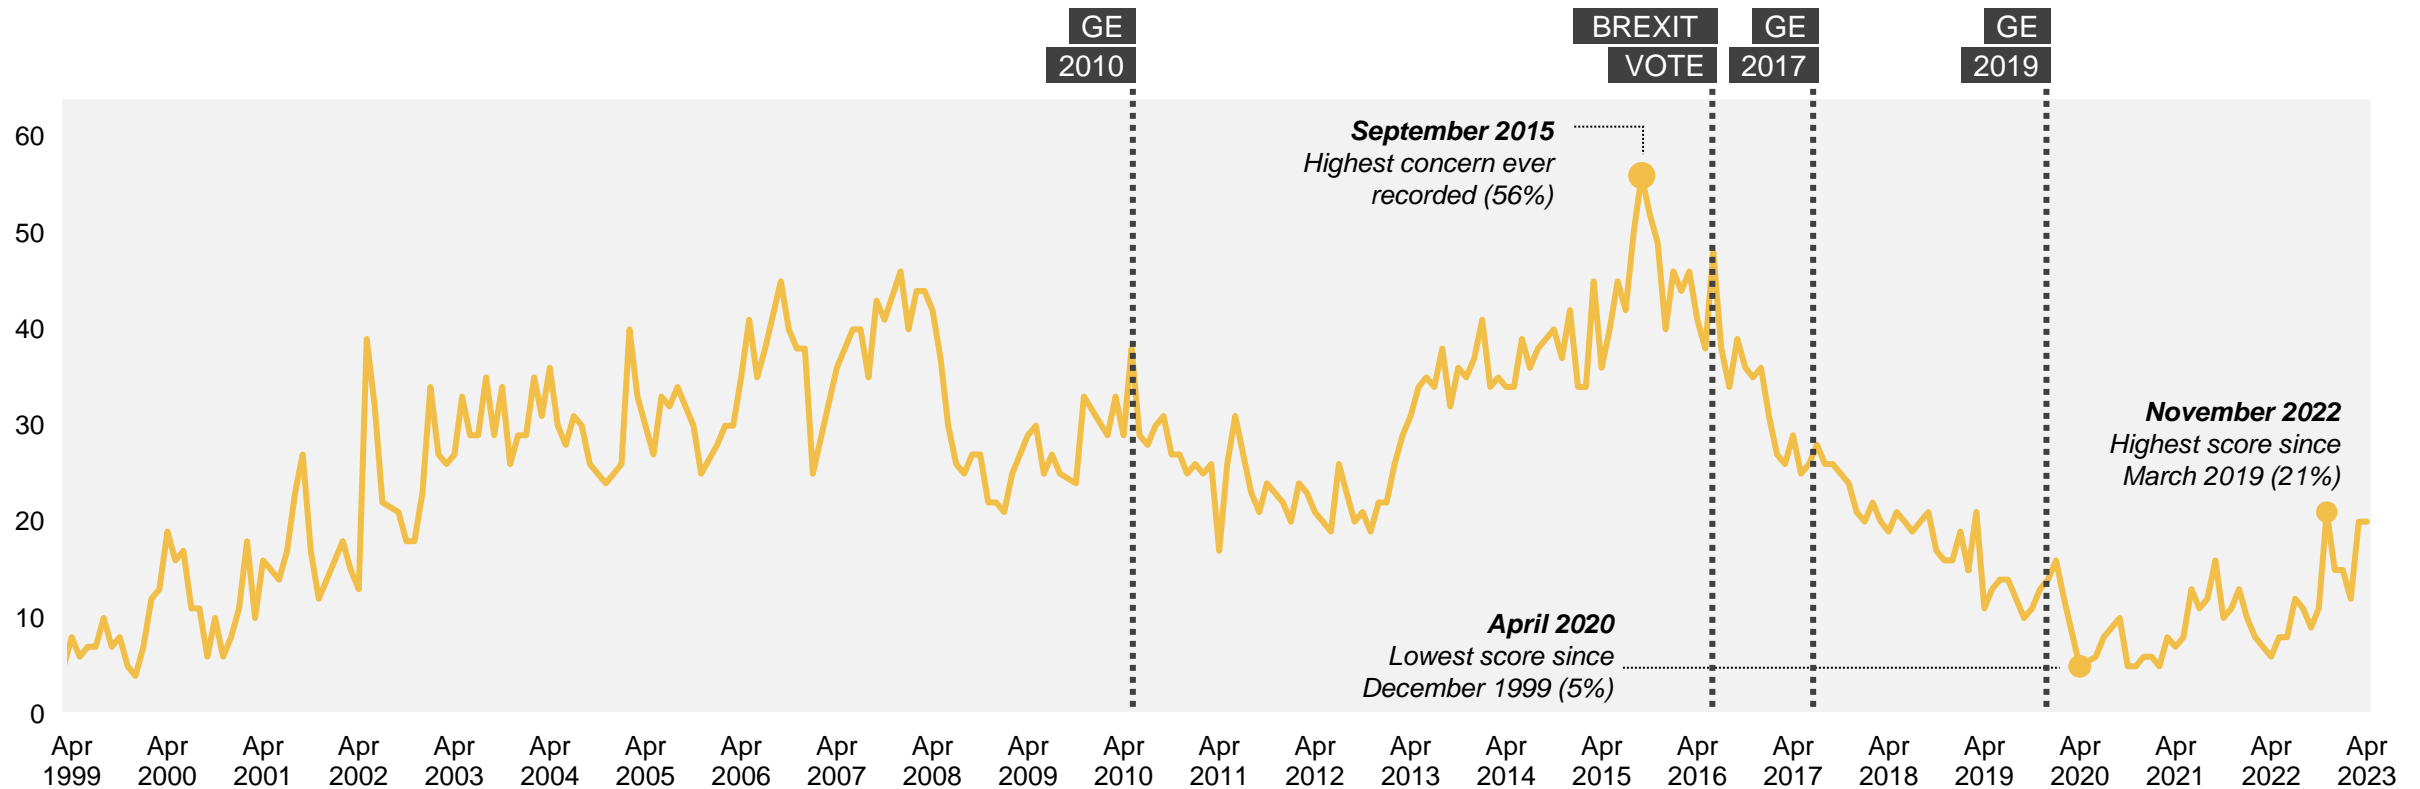

Immigration / Immigrants

What do you see as the most/other important issues facing Britain today?

Base: representative sample of c. 1,000 British adults age 18+ each month, interviewed face-to-face in home
N.B. April 2020 data onwards is collected by telephone; previous months are face-to-face

Source: Ipsos Issues Index