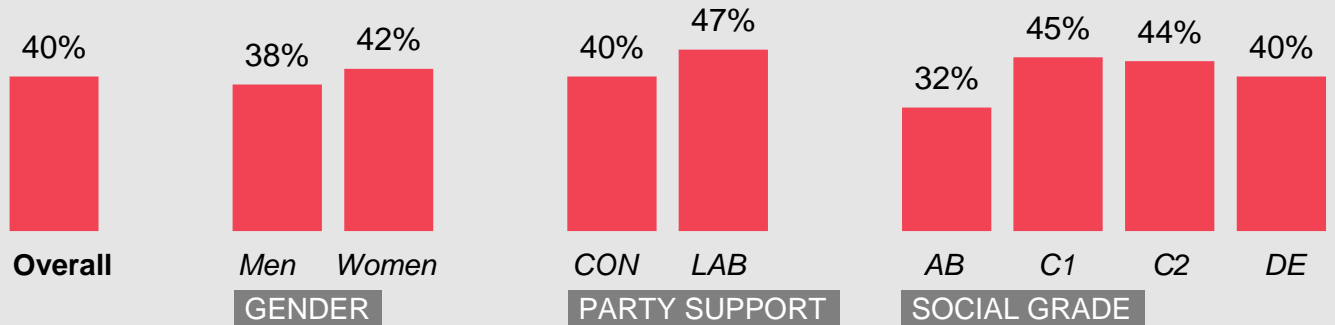

# Age group

What do you see as the most/other important issues facing Britain today?

Source: Ipsos Issues Index

Base: 1,008 British adults 18+, 5 – 12 April 2023

# Concern about inflation/prices by subgroup

What do you see as the most/other important issues facing Britain today?

Concern by key demographic groups:

Concern by age:

Base: 1,008 British adults 18+, 5 – 12 April 2023