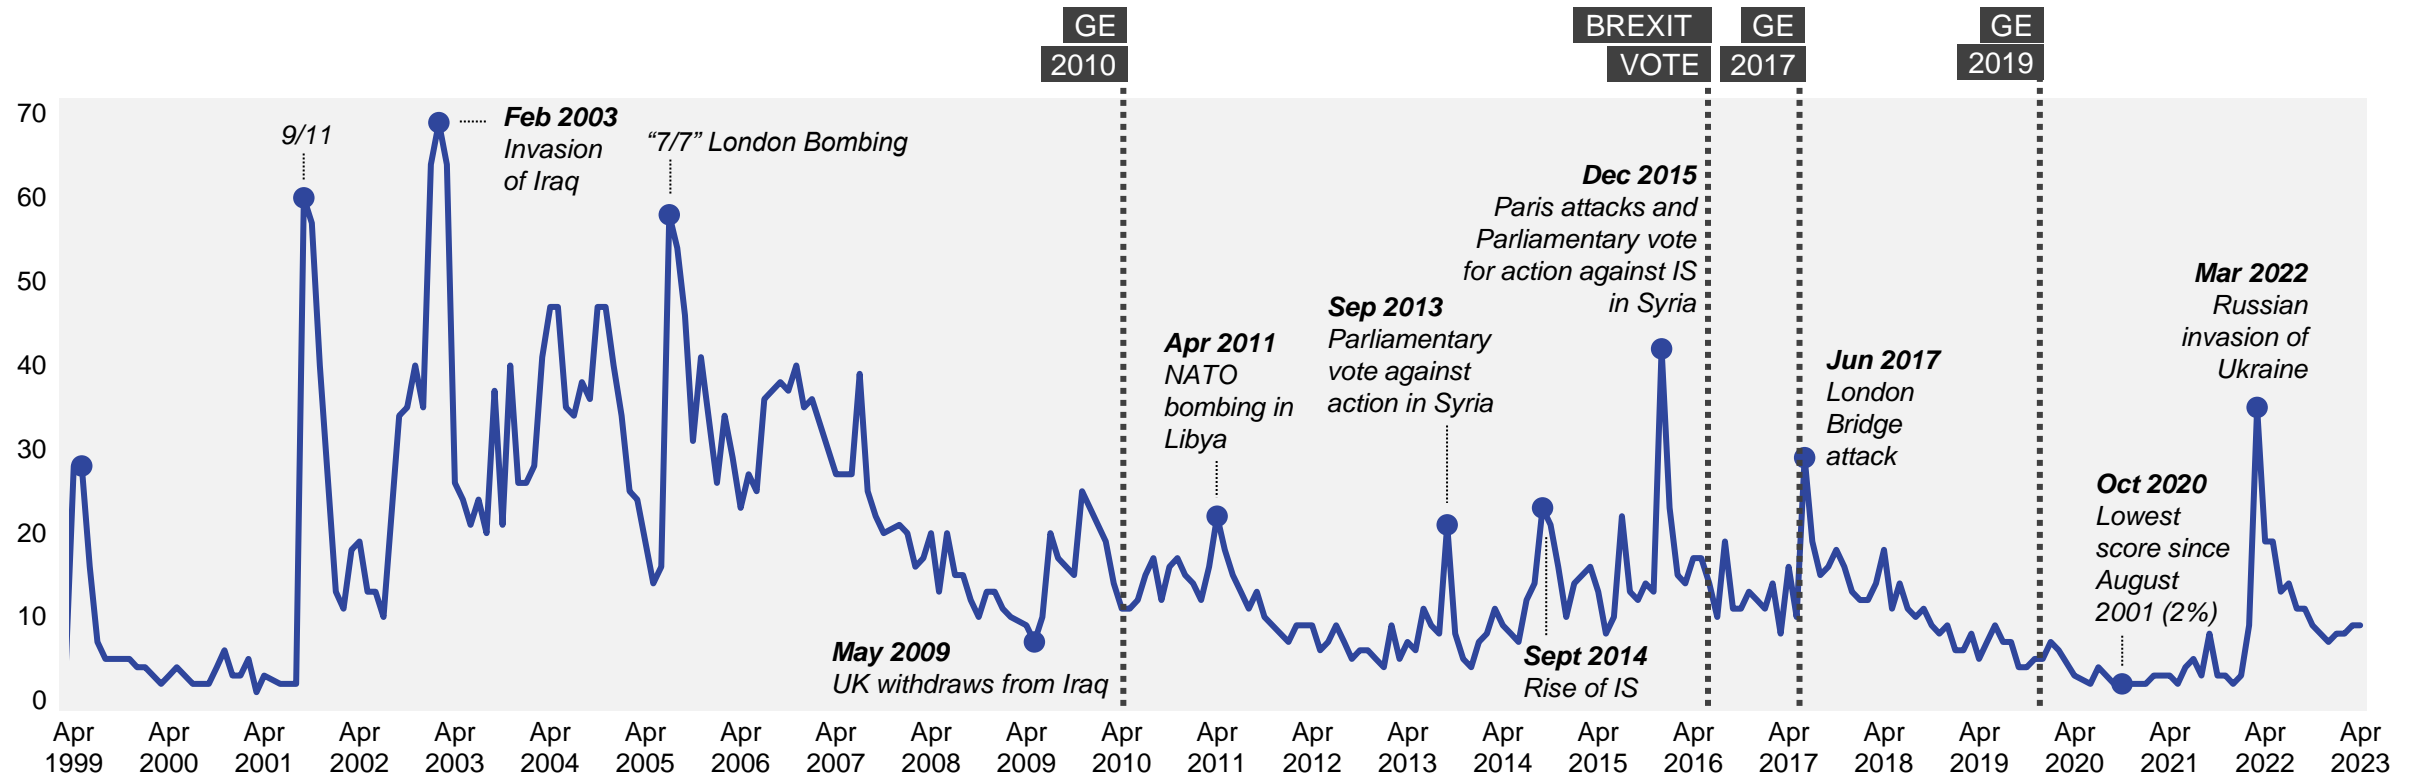

Defence / Foreign Affairs / International terrorism

What do you see as the most/other important issues facing Britain today?

Base: representative sample of c. 1,000 British adults age 18+ each month, interviewed face-to-face in home
N.B. April 2020 data onwards is collected by telephone; previous months are face-to-face

Source: Ipsos Issues Index