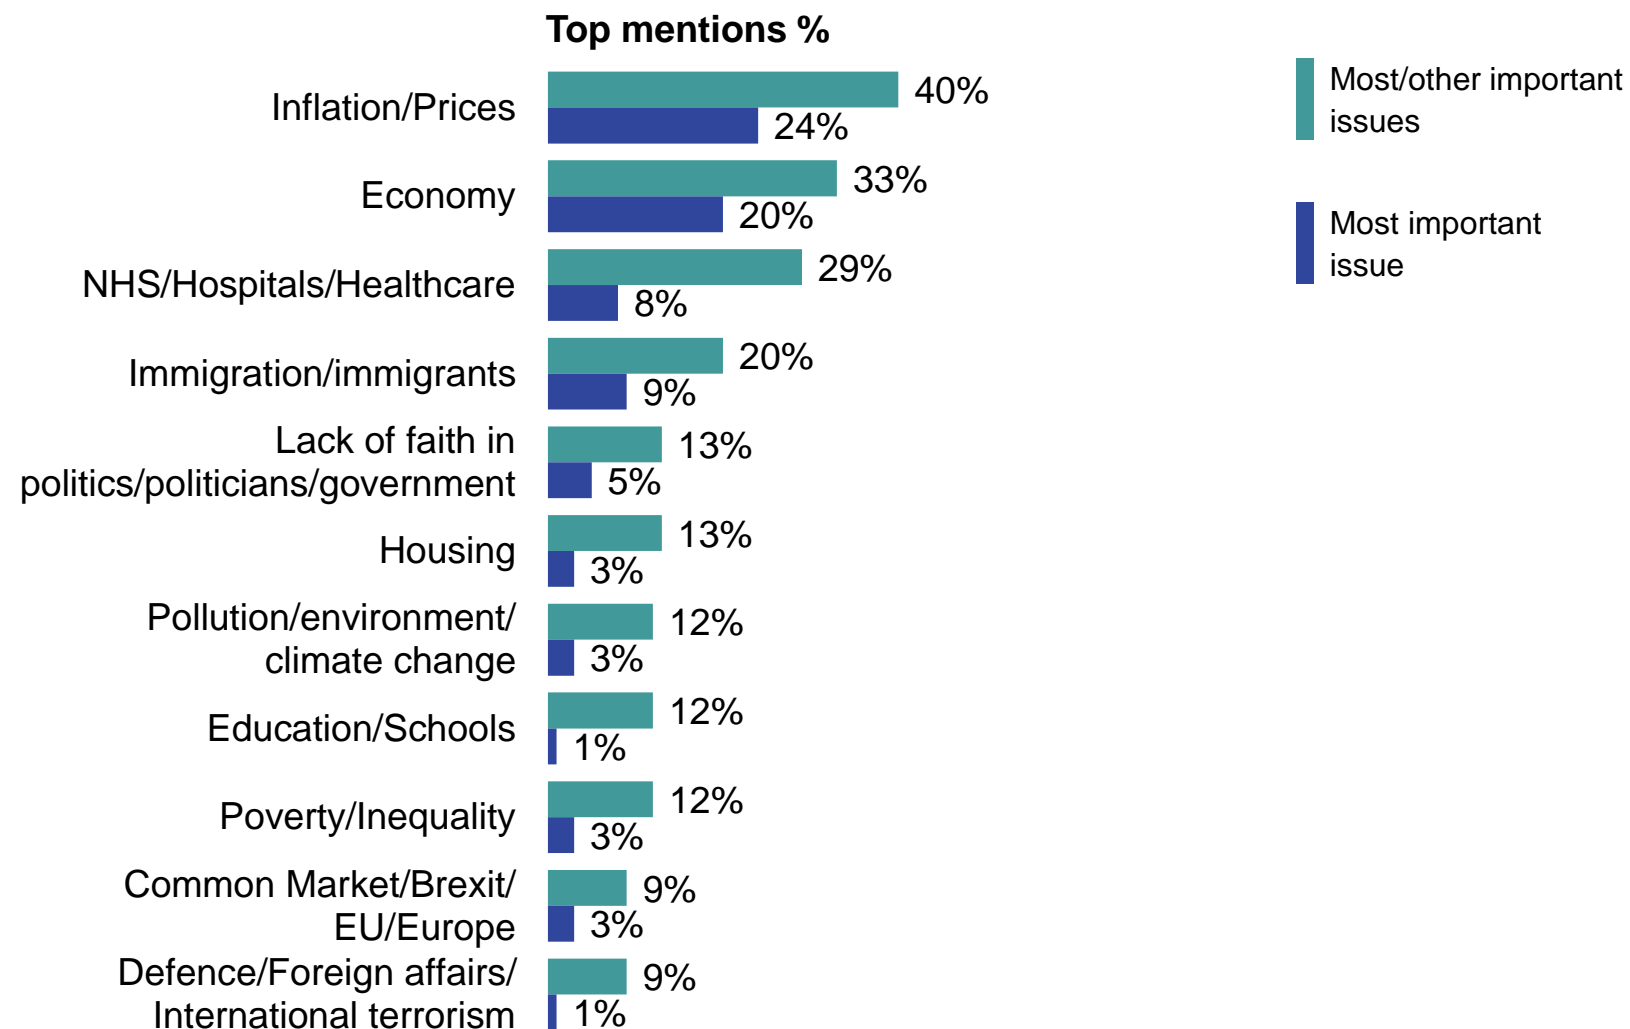

# April 2023

What do you see as the most/other important issues facing Britain today?

Base: 1,008 British adults 18+, 5 – 12 April 2023

Source: Ipsos Issues Index