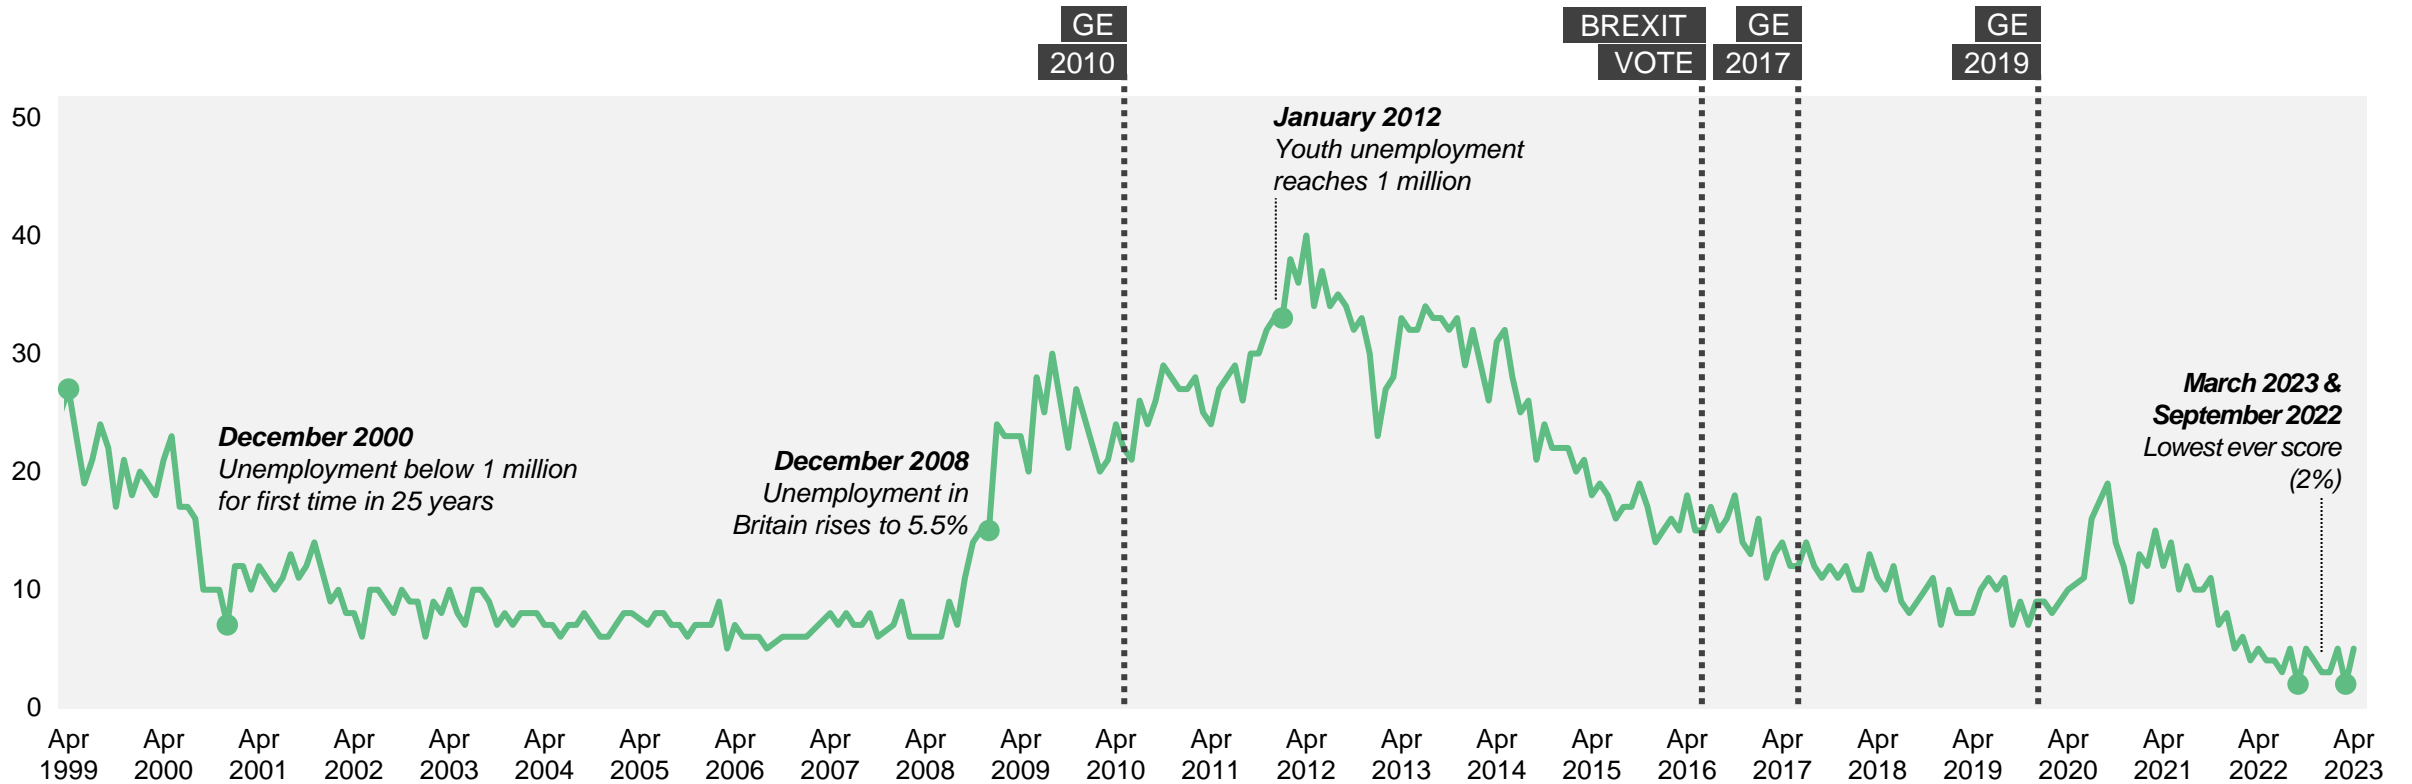

Unemployment / Factory closure / Lack of industry

What do you see as the most/other important issues facing Britain today?

Base: representative sample of c. 1,000 British adults age 18+ each month, interviewed face-to-face in home
N.B. April 2020 data onwards is collected by telephone; previous months are face-to-face

Source: Ipsos Issues Index