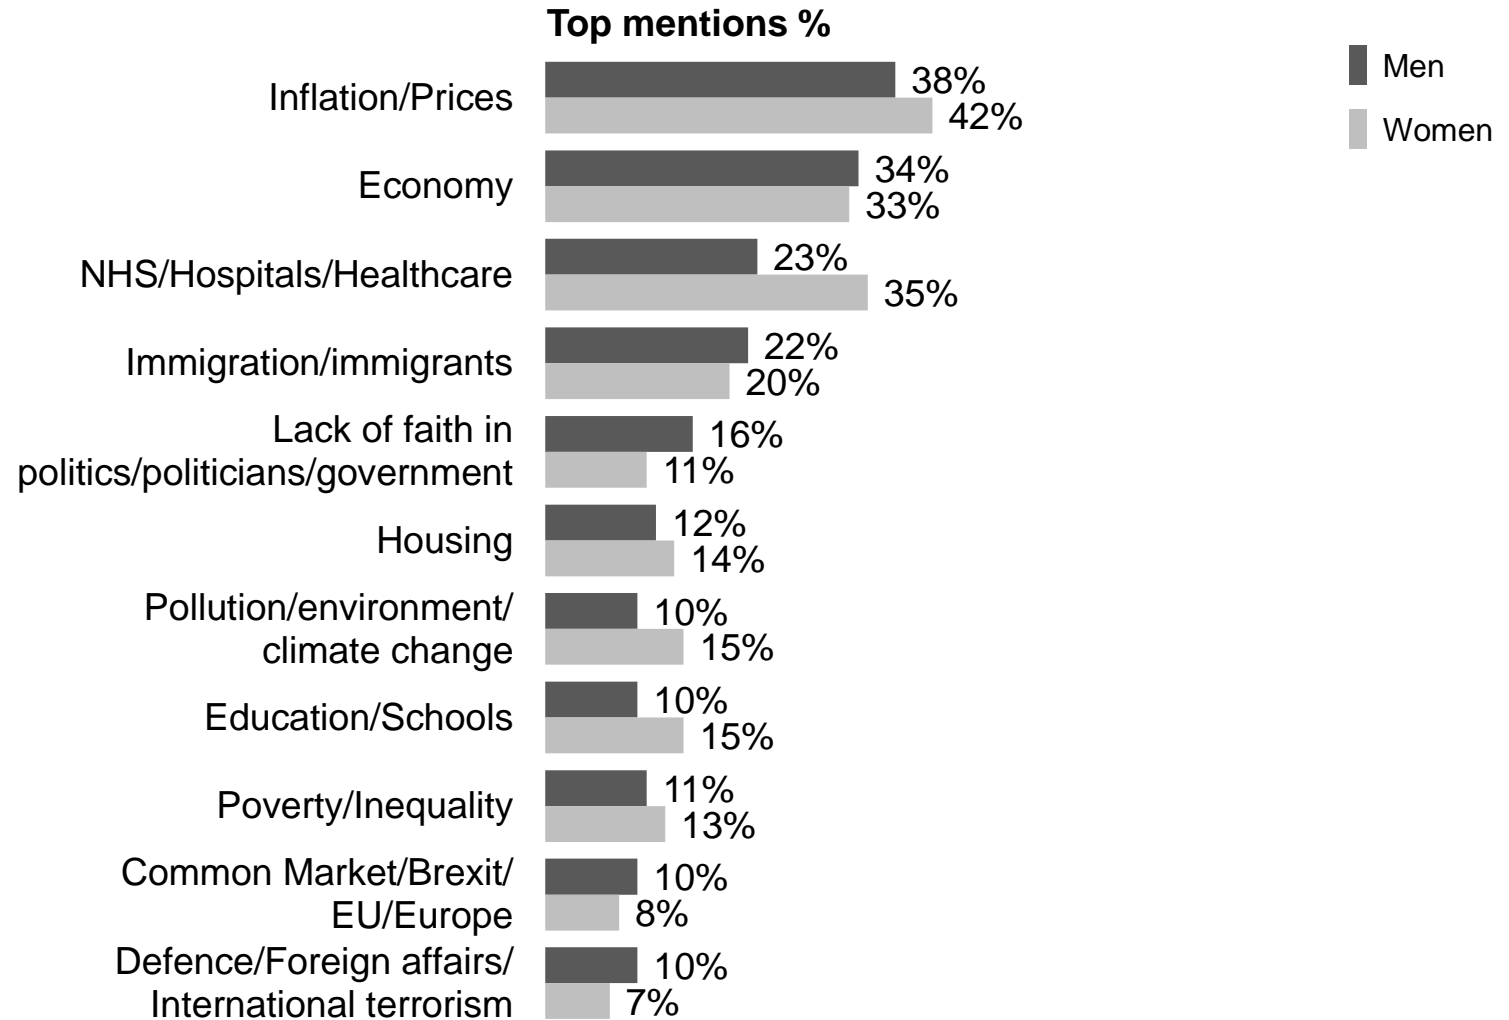

# Crime / Law & Order / Violence / Vandalism / ASB

What do you see as the most/other important issues facing Britain today?

Base: representative sample of c.1,000 British adults age 18+ each month, interviewed face-to-face in home  
N.B. April 2020 data onwards is collected by telephone; previous months are face-to-face

# Party support

What do you see as the most/other important issues facing Britain today?

Base: 1,008 British adults 18+, 5 – 12 April 2023

Source: Ipsos Issues Index

# Men and women

What do you see as the most/other important issues facing Britain today?

Base: 1,008 British adults 18+, 5 – 12 April 2023

Source: Ipsos Issues Index