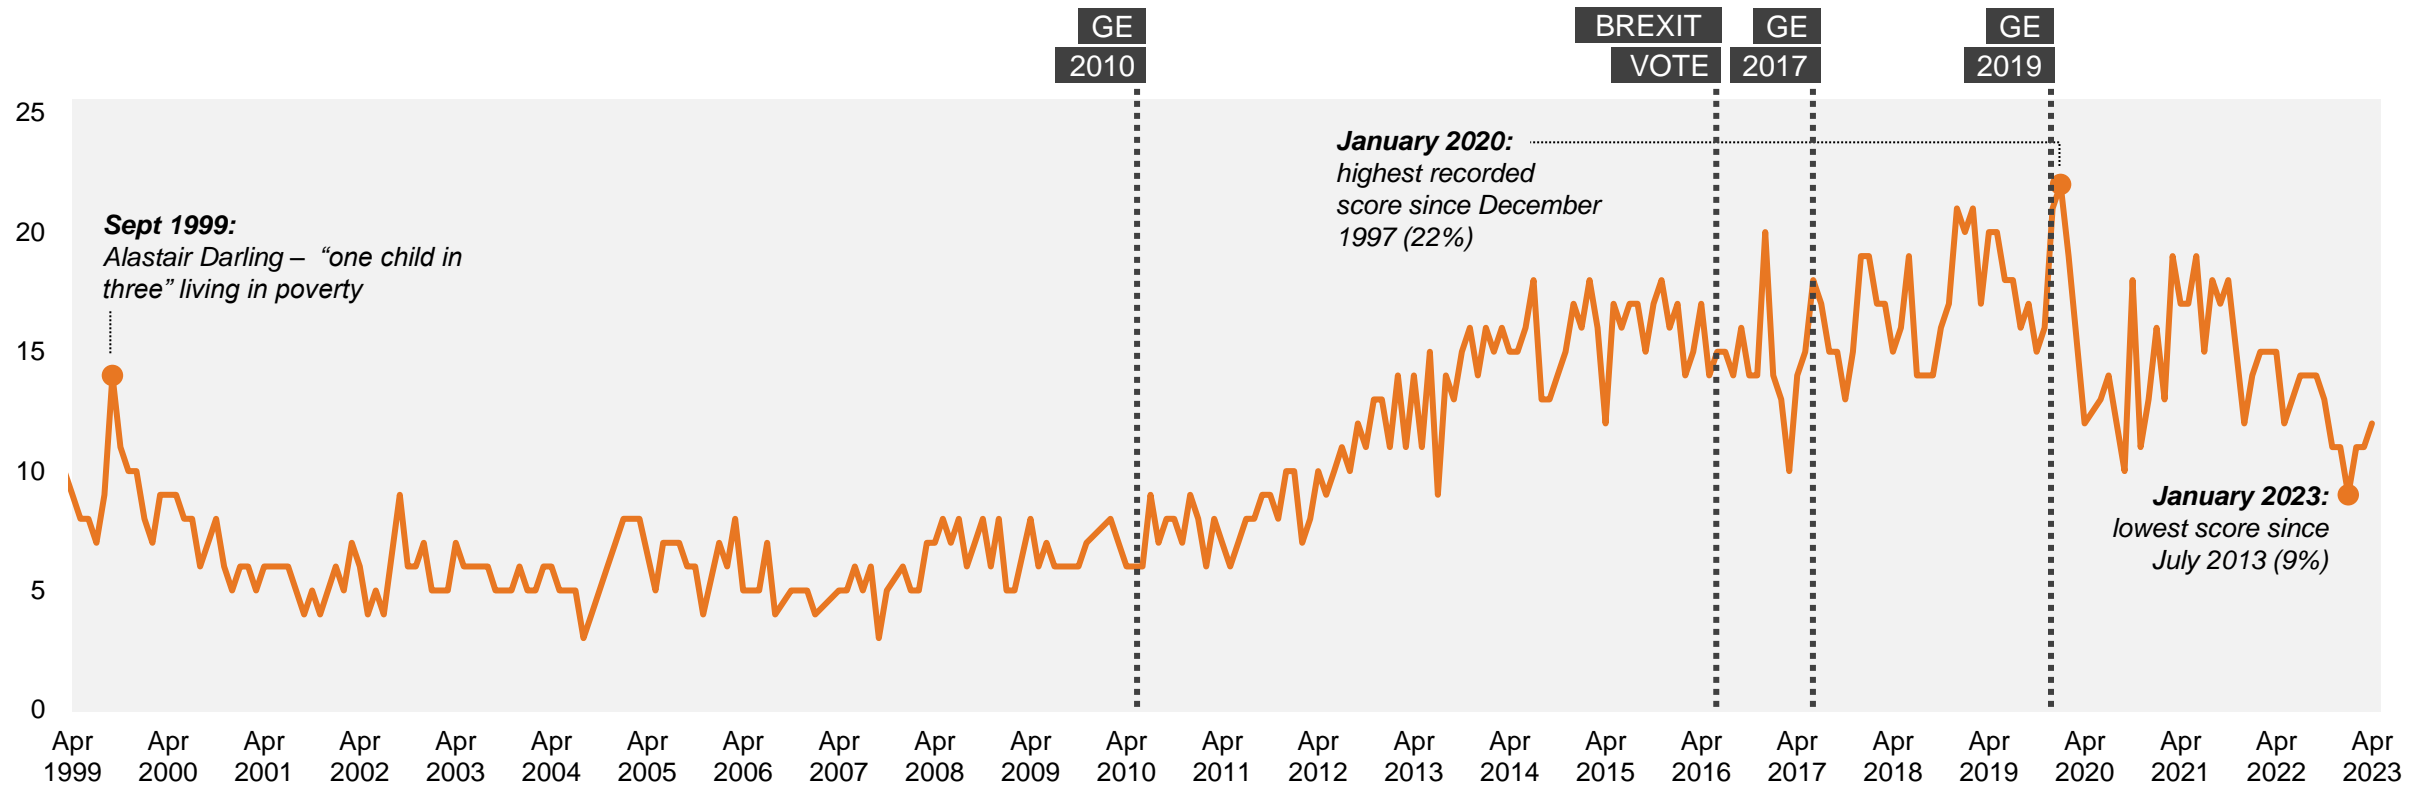

Poverty/inequality

What do you see as the most/other important issues facing Britain today?

Base: representative sample of c. 1,000 British adults age 18+ each month, interviewed face-to-face in home
N.B. April 2020 data onwards is collected by telephone; previous months are face-to-face

Source: Ipsos Issues Index