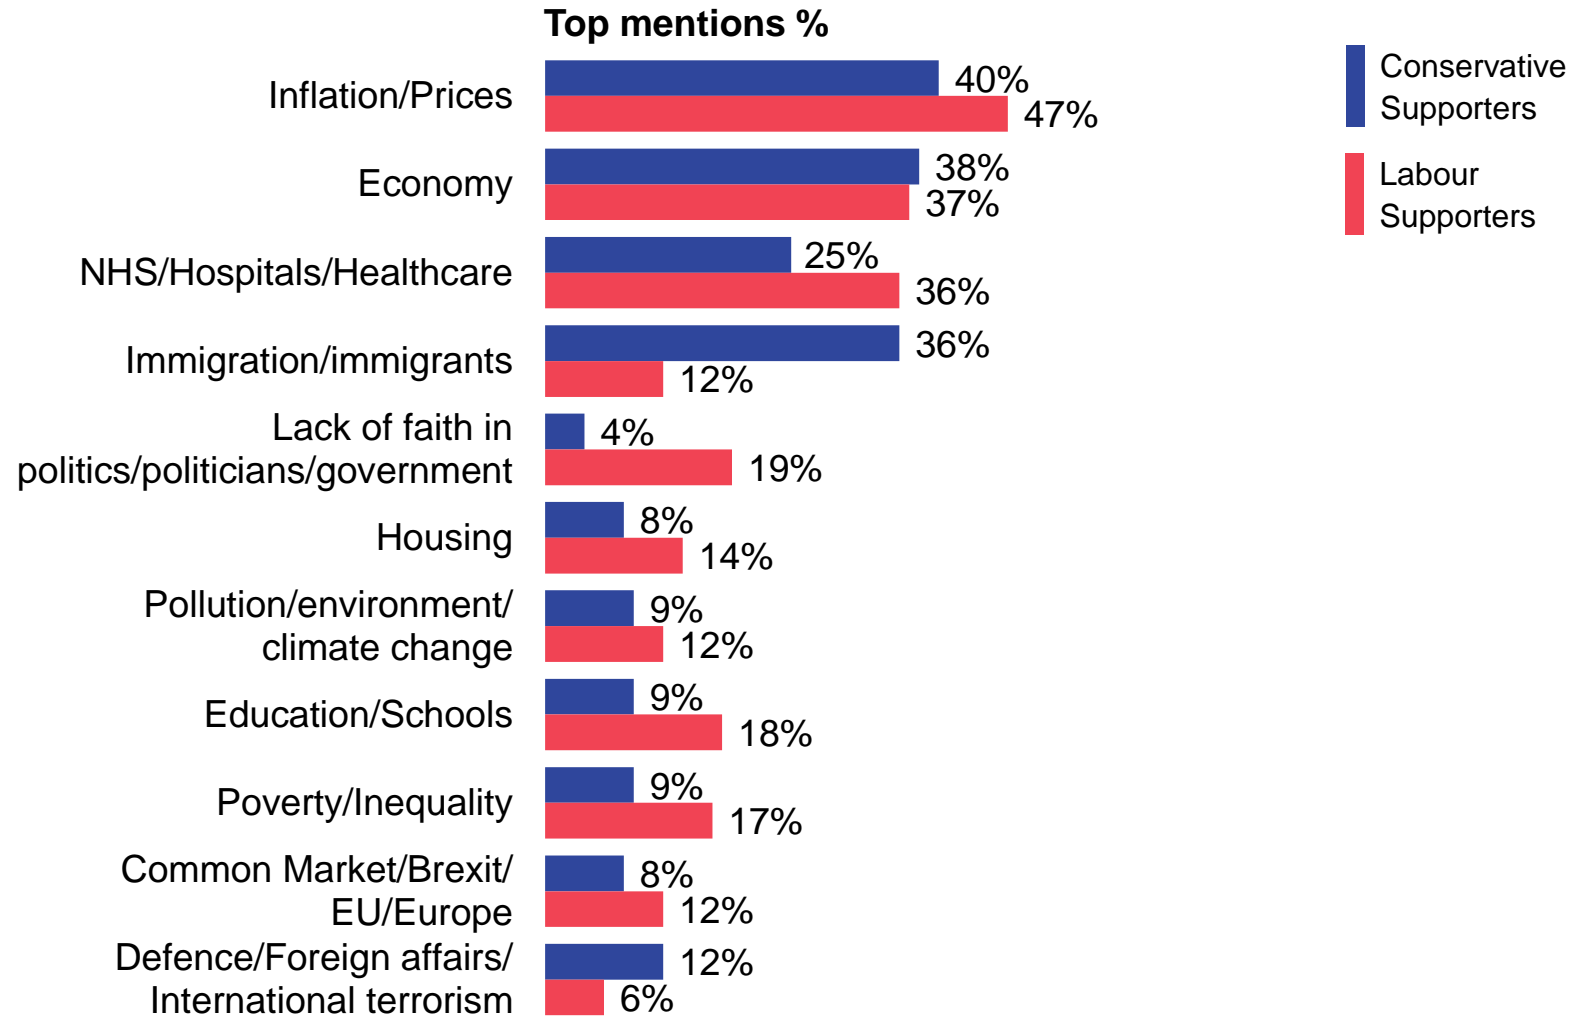

# Crime / Law & Order / Violence / Vandalism / ASB

What do you see as the most/other important issues facing Britain today?

Base: representative sample of c.1,000 British adults age 18+ each month, interviewed face-to-face in home  
N.B. April 2020 data onwards is collected by telephone; previous months are face-to-face

Source: Ipsos Issues Index

# Party support

What do you see as the most/other important issues facing Britain today?

Base: 1,008 British adults 18+, 5 – 12 April 2023

Source: Ipsos Issues Index