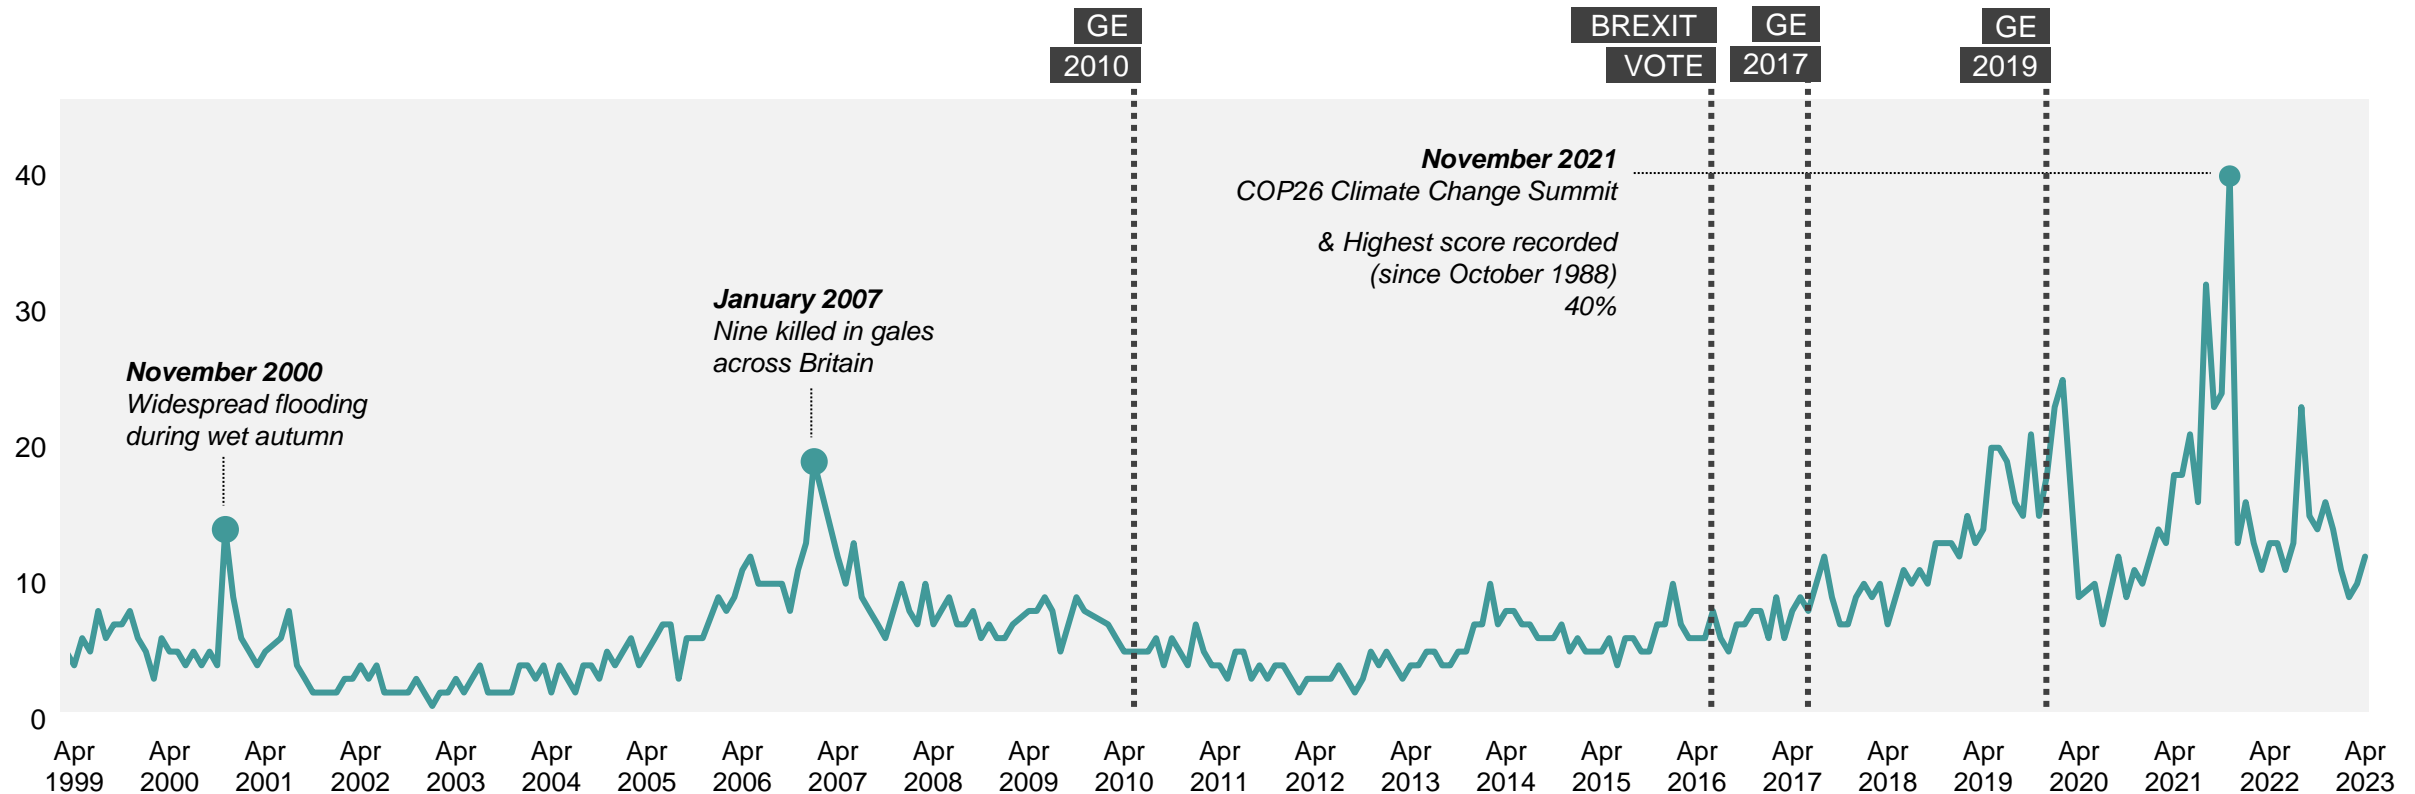

Pollution / Environment / Climate change

What do you see as the most/other important issues facing Britain today?

Base: representative sample of c. 1,000 British adults age 18+ each month, interviewed face-to-face in home
N.B. April 2020 data onwards is collected by telephone; previous months are face-to-face

Source: Ipsos Issues Index