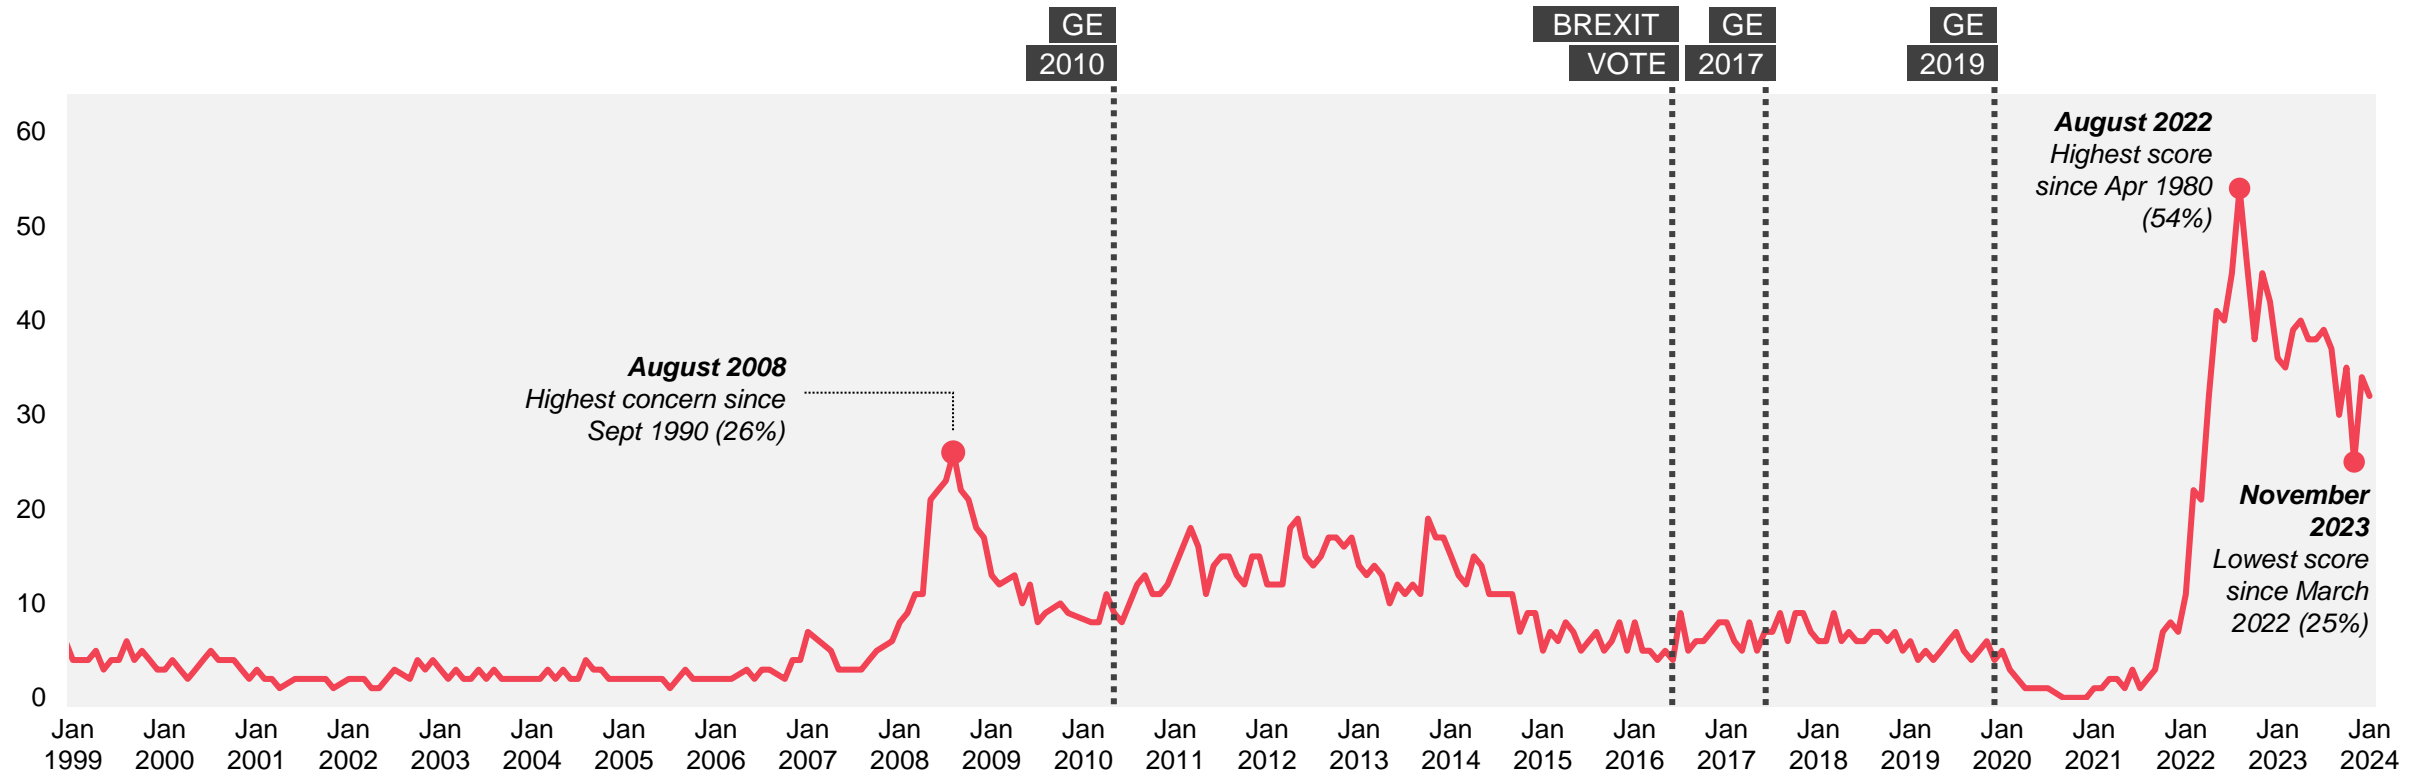

Inflation/prices

What do you see as the most/other important issues facing Britain today?

Base: representative sample of c. 1,000 British adults age 18+ each month, interviewed face-to-face in home
N.B. April 2020 data onwards is collected by telephone; previous months are face-to-face

Source: Ipsos Issues Index