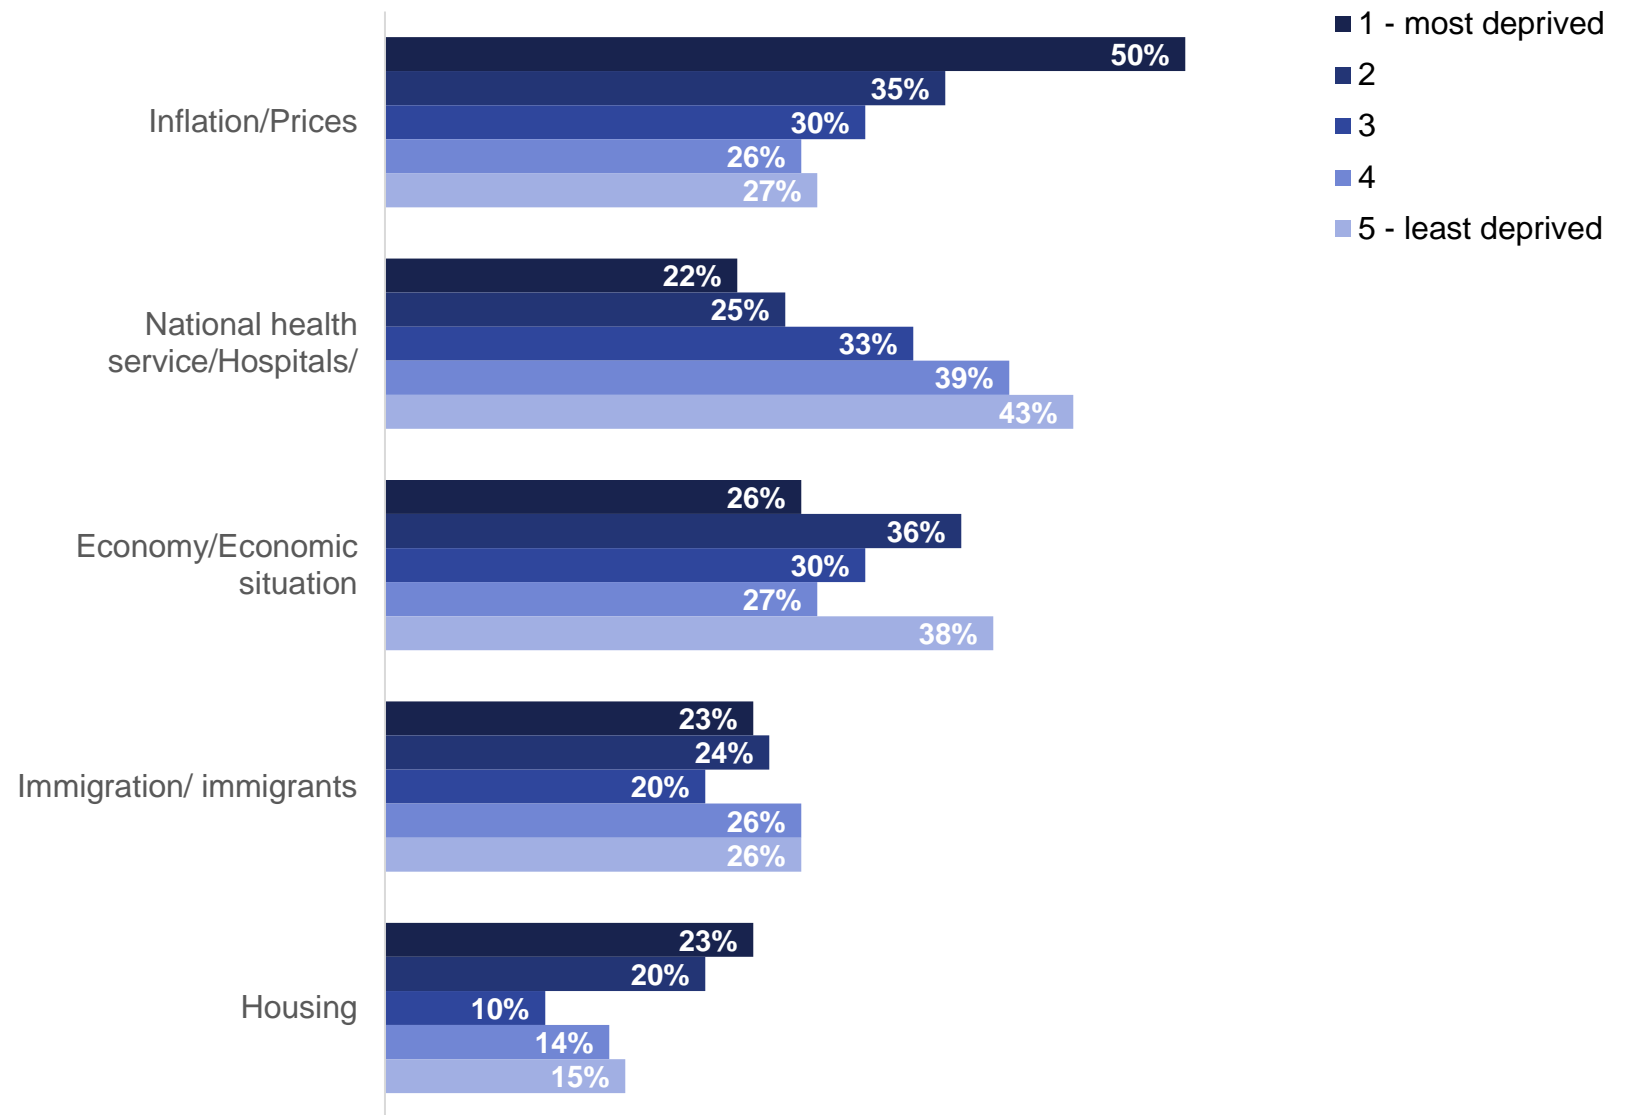

Base: 1,008 British adults 18+, 10 – 16 January 2024

Concern by region

Source: Ipsos Issues Index

Concern about immigration by subgroup

What do you see as the most/other important issues facing Britain today?

Concern by key demographic groups:

Concern by age:

Base: 1,008 British adults 18+, 10 – 16 January 2024

Concern by region

Source: Ipsos Issues Index

Top five concerns by IMD quintile

What do you see as the most/other important issues facing Britain today?