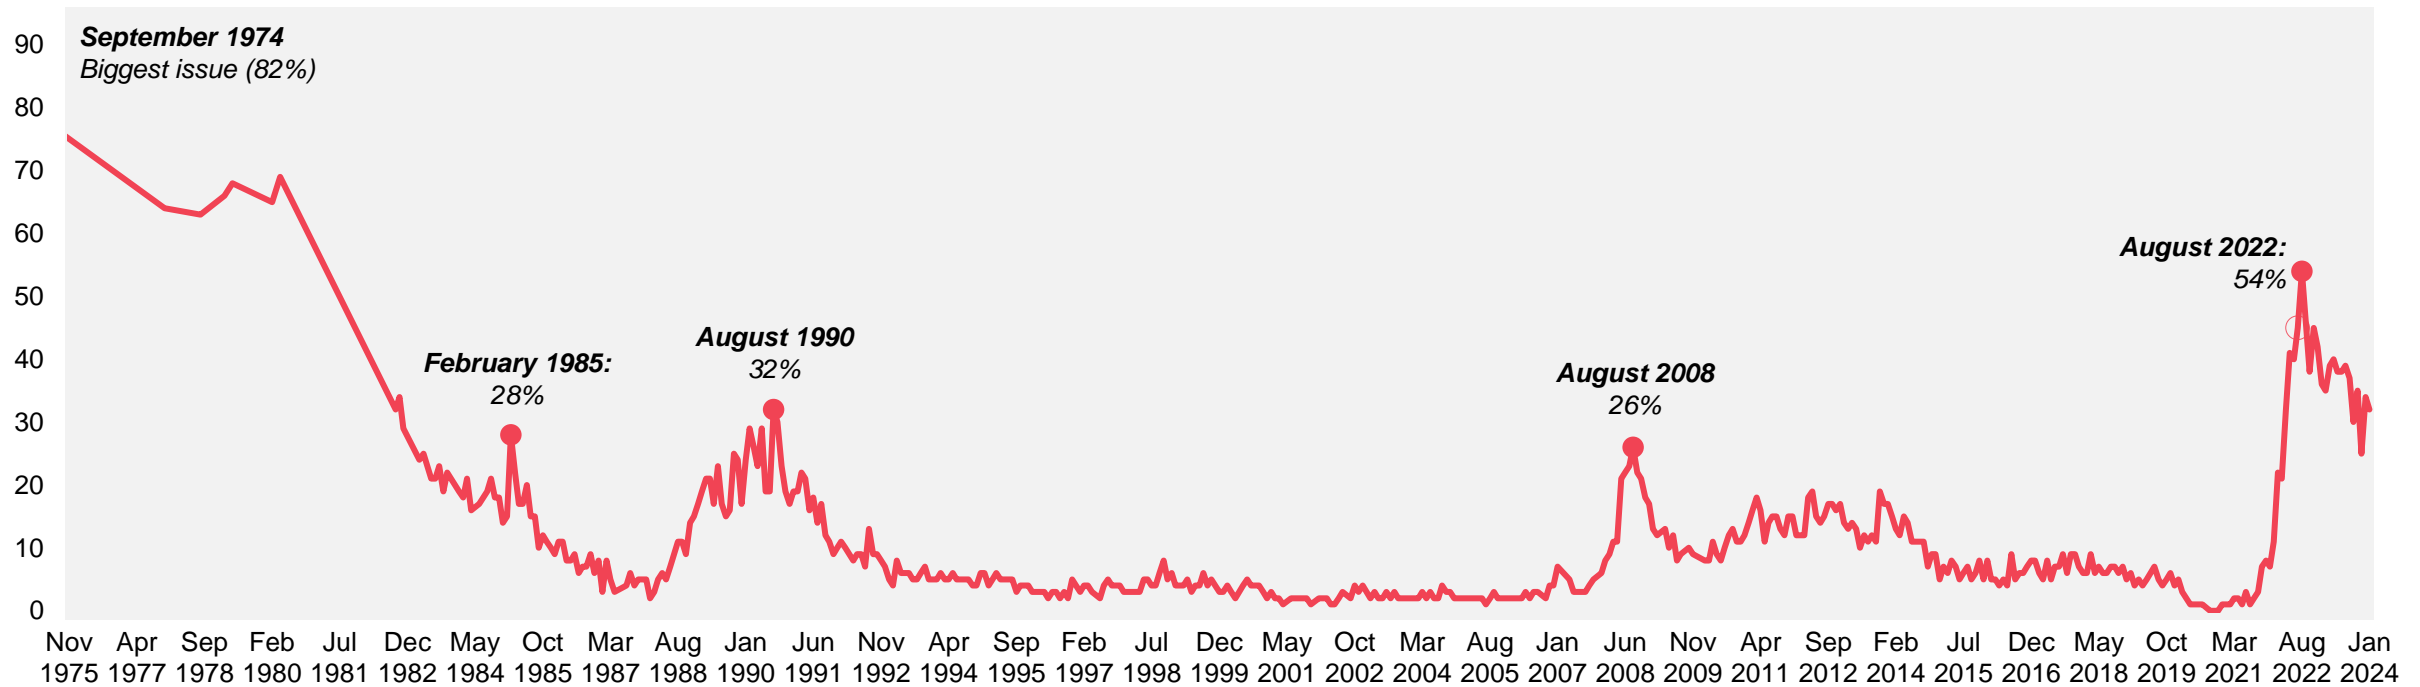

Base: representative sample of c. 1,000 British adults age 18+ each month, interviewed face-to-face in home
N.B. April 2020 data onwards is collected by telephone; previous months are face-to-face

Source: Ipsos Issues Index

Inflation/prices

What do you see as the most/other important issues facing Britain today?

Base: representative sample of c. 1,000 British adults age 18+ each month, interviewed face-to-face in home
 N.B. April 2020 data onwards is collected by telephone; previous months are face-to-face

Source: Ipsos Issues Index

Inflation/prices – concern since 1974

What do you see as the most/other important issues facing Britain today?

Base: representative sample of c. 1,000 British adults age 18+ each month, interviewed face-to-face in home
N.B. April 2020 data onwards is collected by telephone; previous months are face-to-face