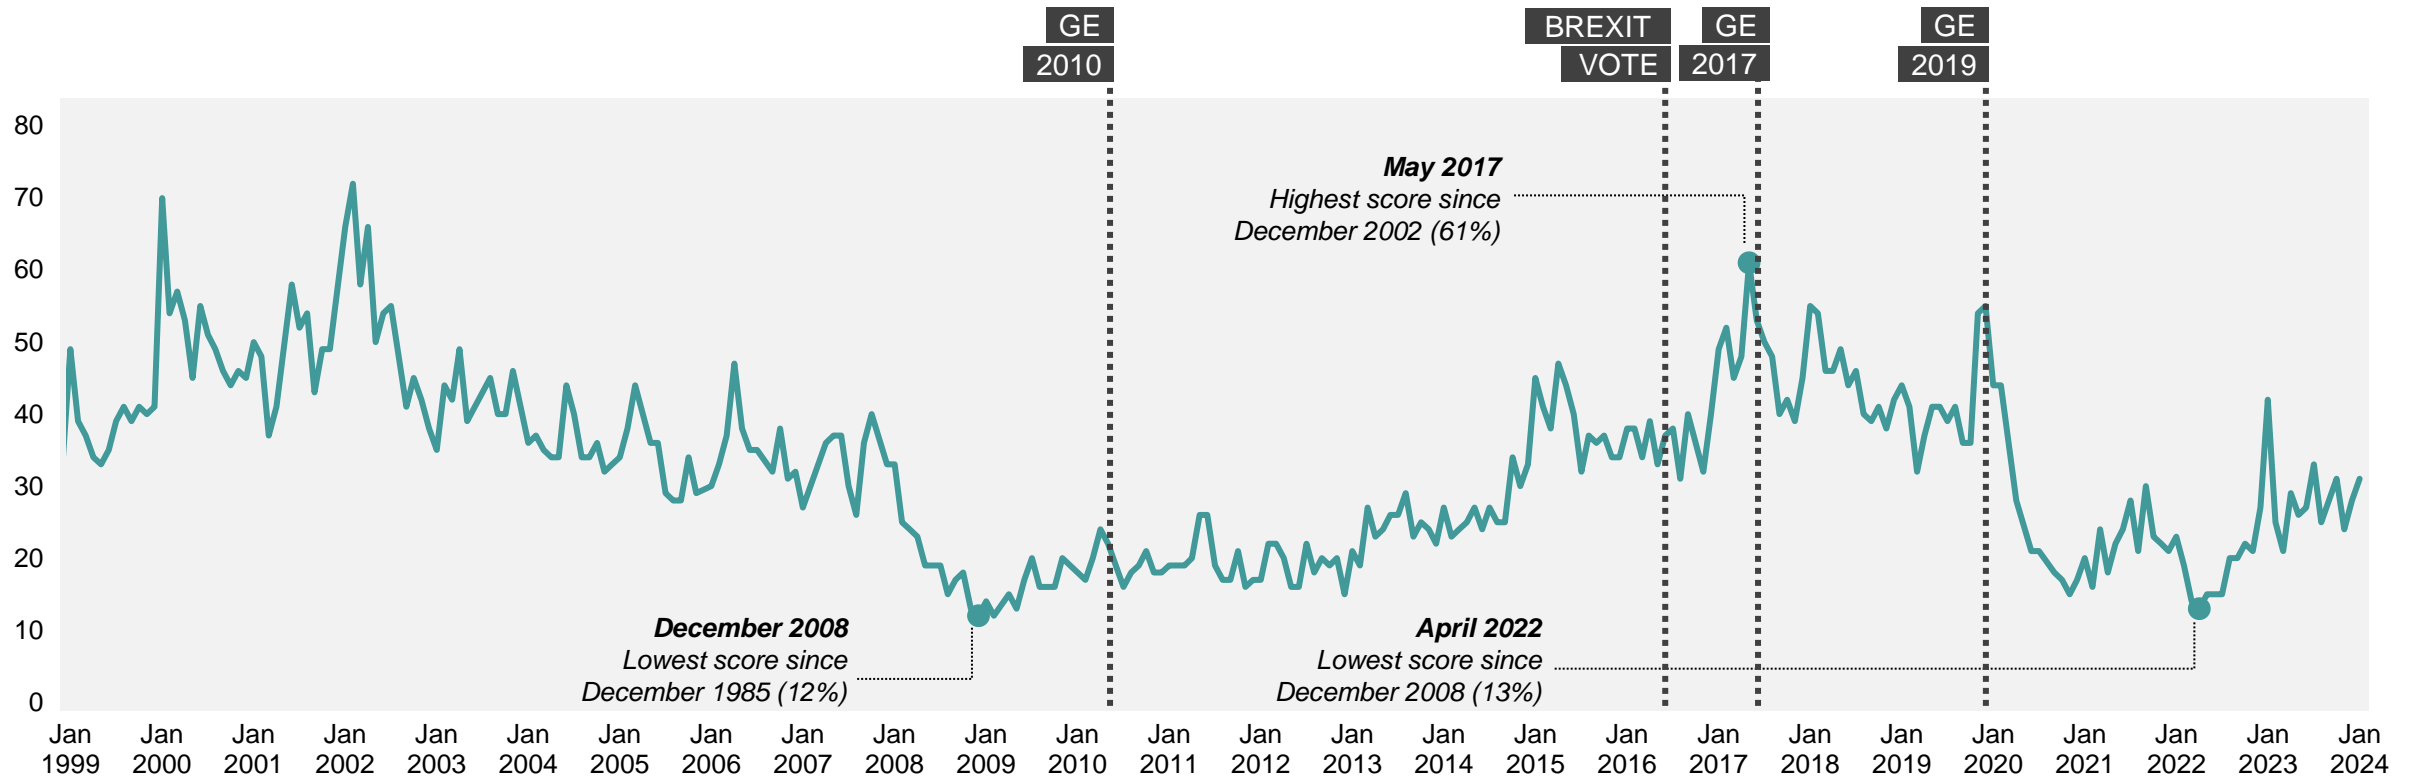

NHS / Hospitals / Healthcare

What do you see as the most/other important issues facing Britain today?

Base: representative sample of c.1,000 British adults age 18+ each month, interviewed face-to-face in home
N.B. April 2020 data onwards is collected by telephone; previous months are face-to-face

Source: Ipsos Issues Index