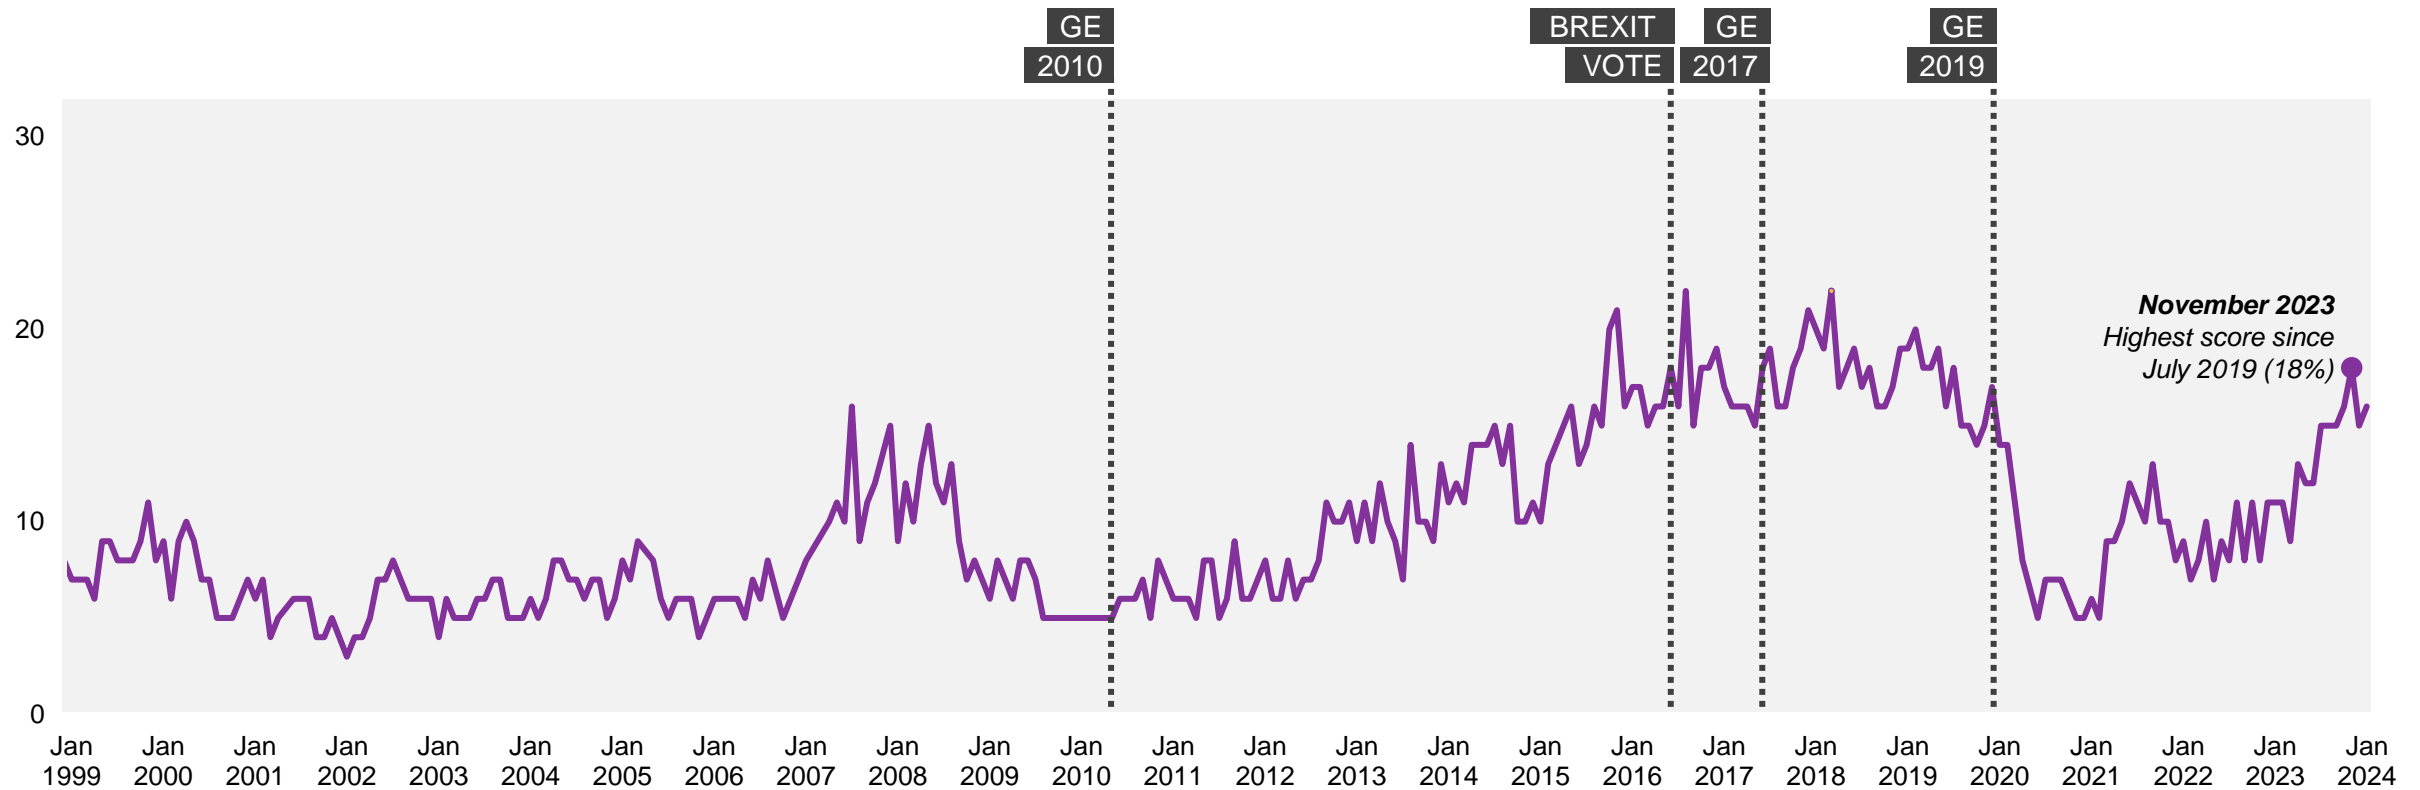

Source: Ipsos Issues Index

Housing

What do you see as the most/other important issues facing Britain today?

Base: representative sample of c. 1,000 British adults age 18+ each month, interviewed face-to-face in home
N.B. April 2020 data onwards is collected by telephone; previous months are face-to-face