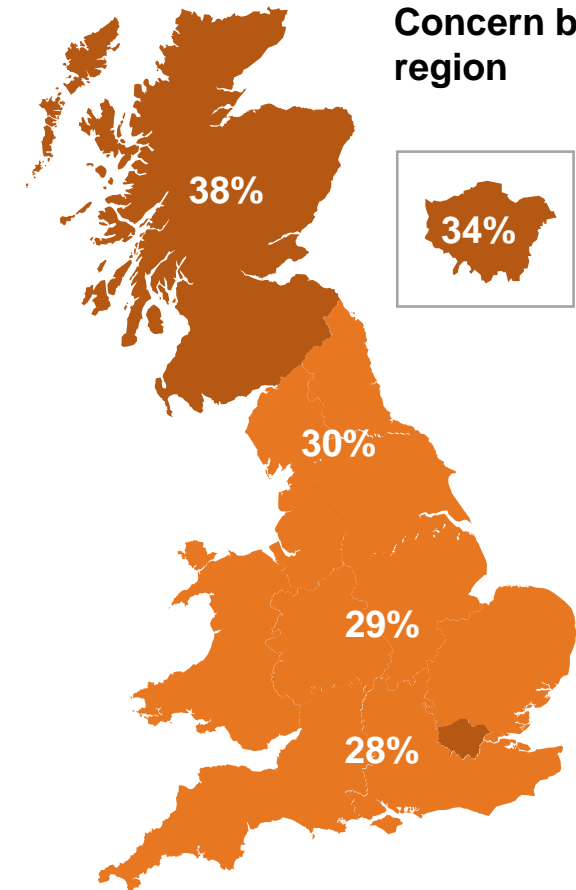

Concern about the NHS by subgroup

What do you see as the most/other important issues facing Britain today?

Concern by key demographic groups:

Concern by age:

Base: 1,008 British adults 18+, 10 – 16 January 2024

Concern by region

Source: Ipsos Issues Index

Concern about the economy by subgroup

What do you see as the most/other important issues facing Britain today?

Concern by key demographic groups:

Concern by age:

Base: 1,008 British adults 18+, 10 – 16 January 2024

Concern by region

Source: Ipsos Issues Index

Concern about immigration by subgroup

What do you see as the most/other important issues facing Britain today?

Concern by key demographic groups:

Concern by age:

Base: 1,008 British adults 18+, 10 – 16 January 2024

Concern by region

Source: Ipsos Issues Index

Top five concerns by IMD quintile

What do you see as the most/other important issues facing Britain today?