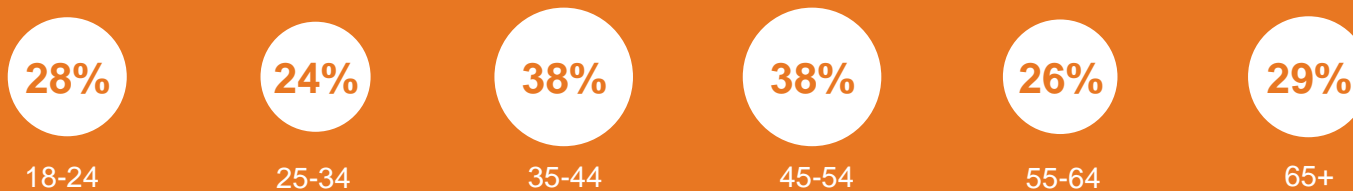

Concern about the NHS by subgroup

What do you see as the most/other important issues facing Britain today?

Concern by key demographic groups:

Concern by age:

Base: 1,008 British adults 18+, 10 – 16 January 2024

Concern by region

Source: Ipsos Issues Index

Concern about the economy by subgroup

What do you see as the most/other important issues facing Britain today?

Concern by key demographic groups:

Concern by age:

Base: 1,008 British adults 18+, 10 – 16 January 2024

Concern by region

Source: Ipsos Issues Index

Concern about immigration by subgroup

What do you see as the most/other important issues facing Britain today?