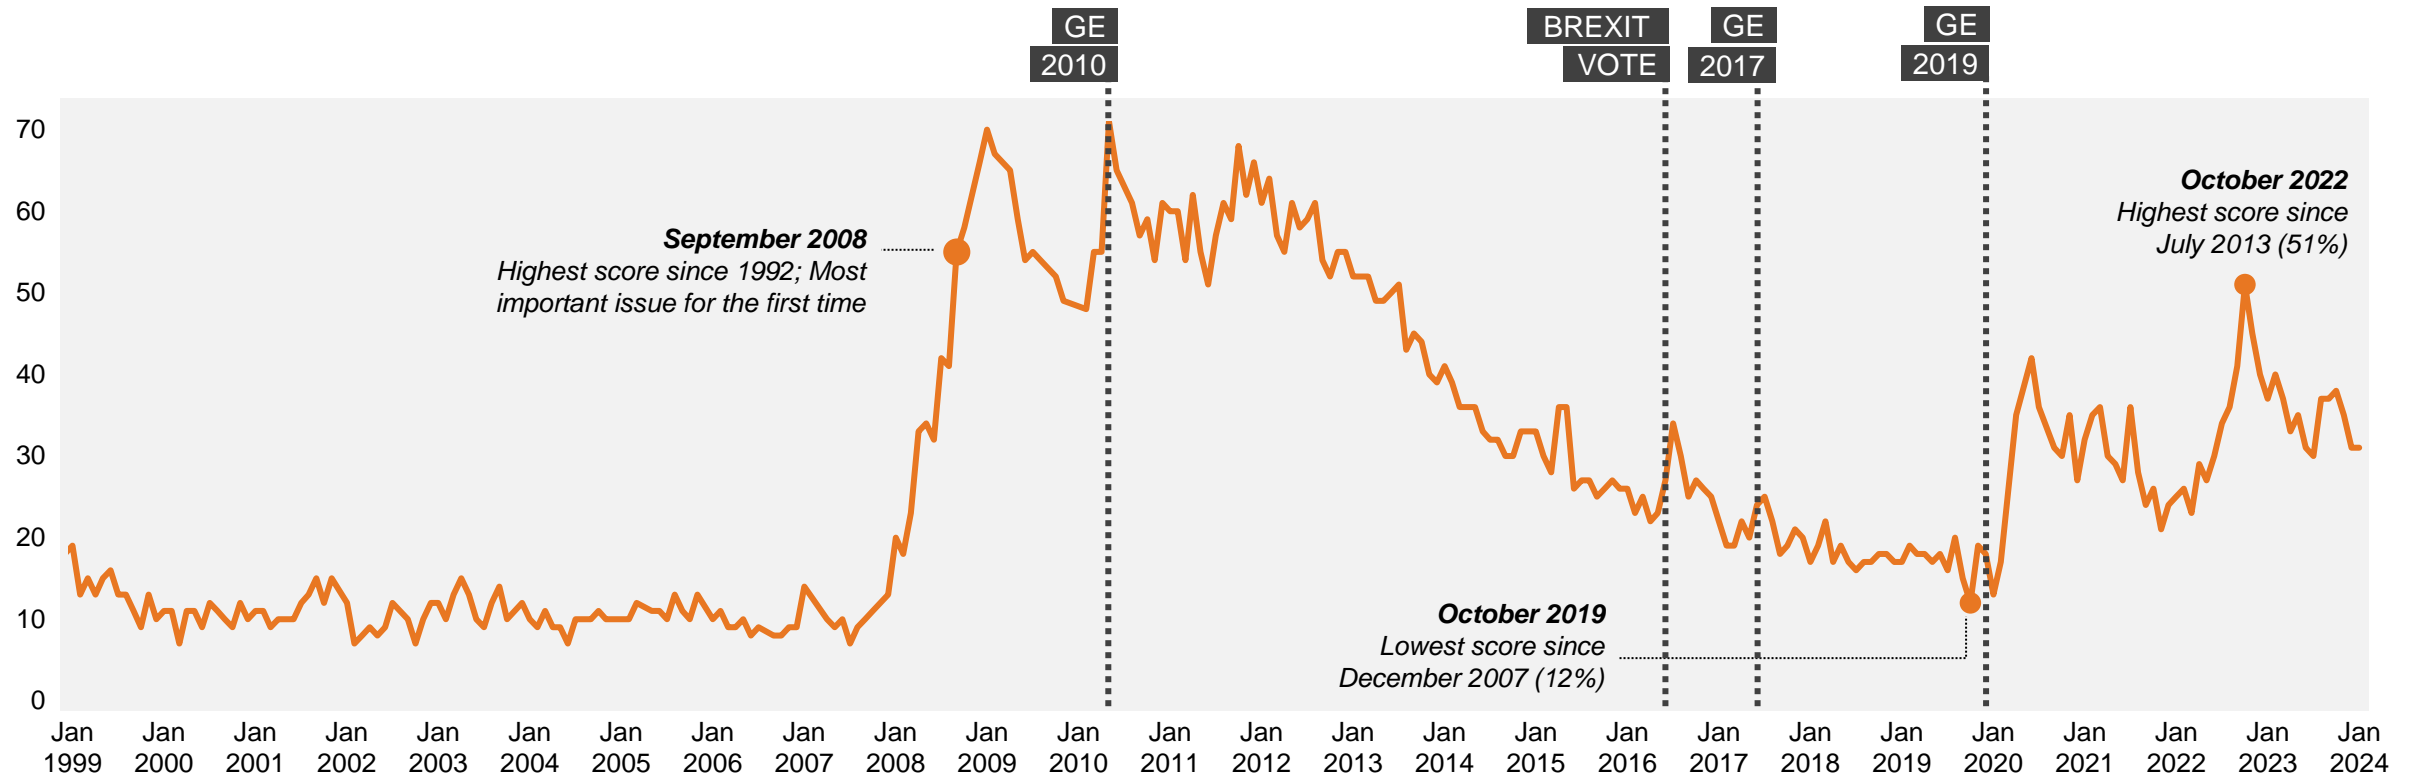

Economy / Economic situation

What do you see as the most/other important issues facing Britain today?

Base: representative sample of c. 1,000 British adults age 18+ each month, interviewed face-to-face in home
N.B. April 2020 data onwards is collected by telephone; previous months are face-to-face

Source: Ipsos Issues Index