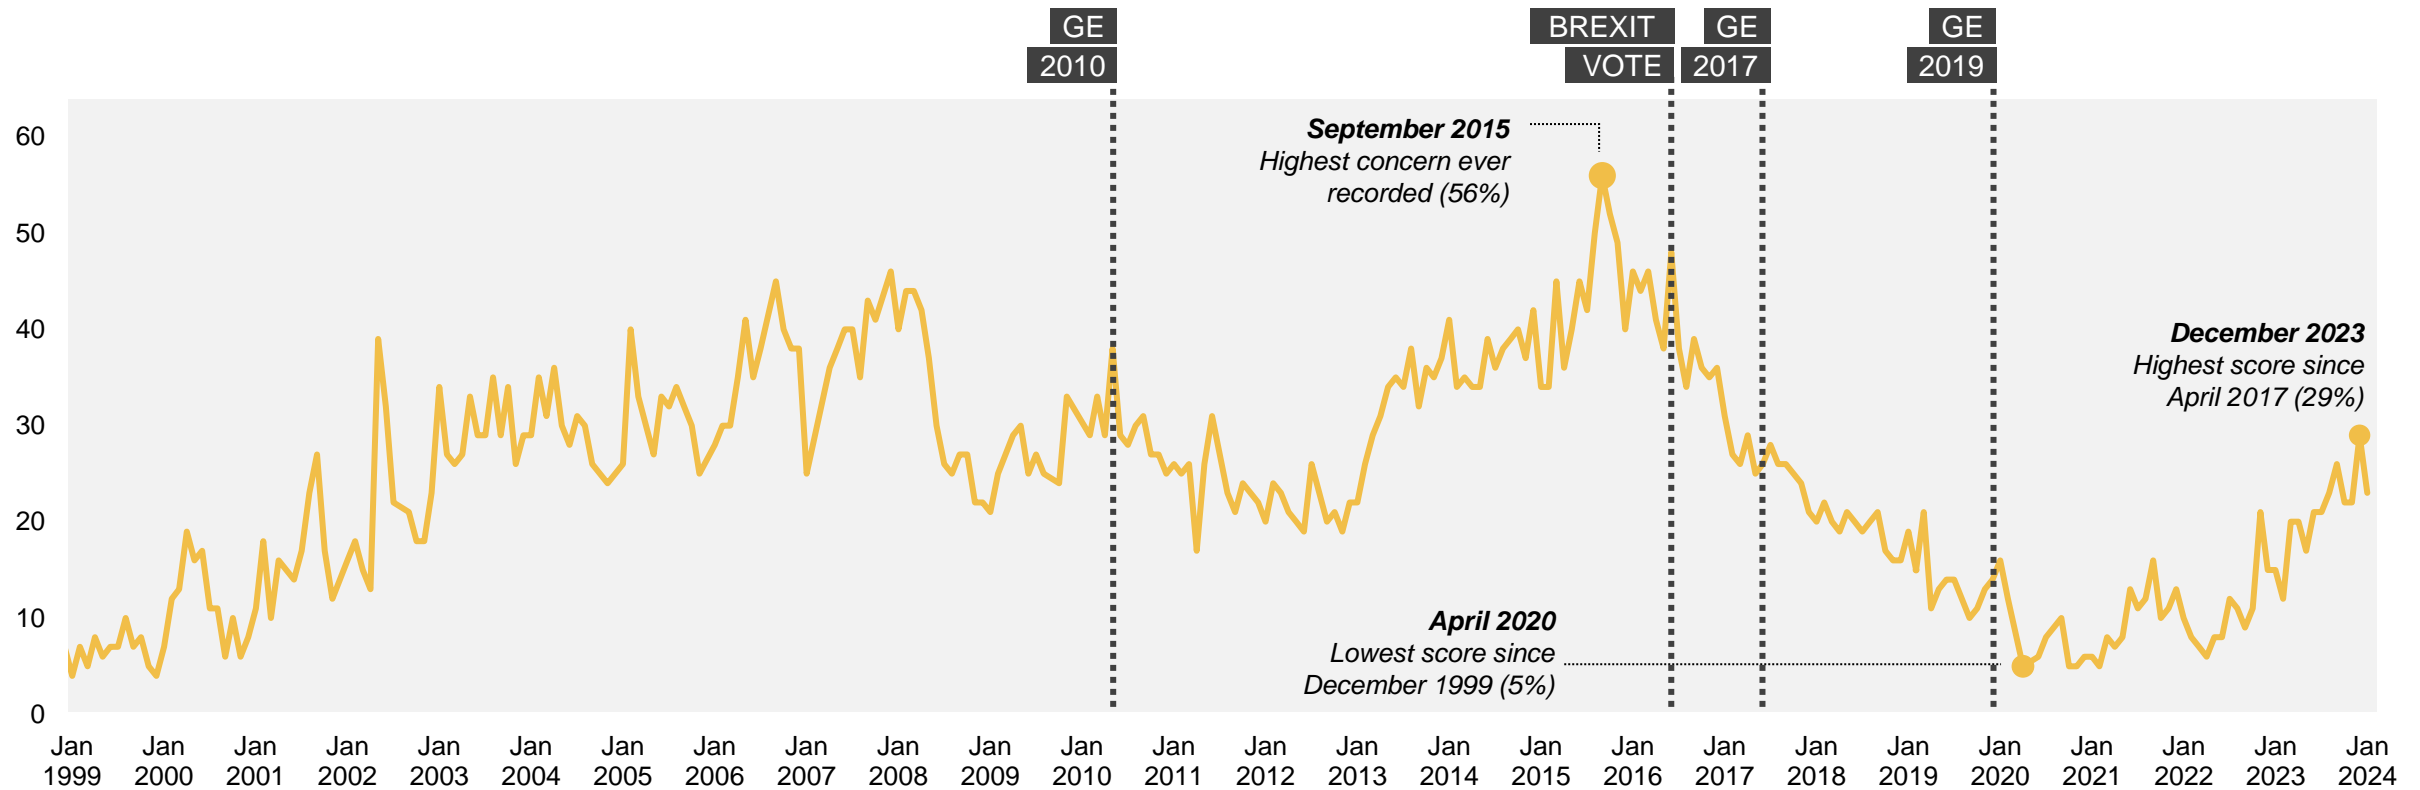

Immigration / Immigrants

What do you see as the most/other important issues facing Britain today?

Base: representative sample of c.1,000 British adults age 18+ each month, interviewed face-to-face in home
N.B. April 2020 data onwards is collected by telephone; previous months are face-to-face

Source: Ipsos Issues Index