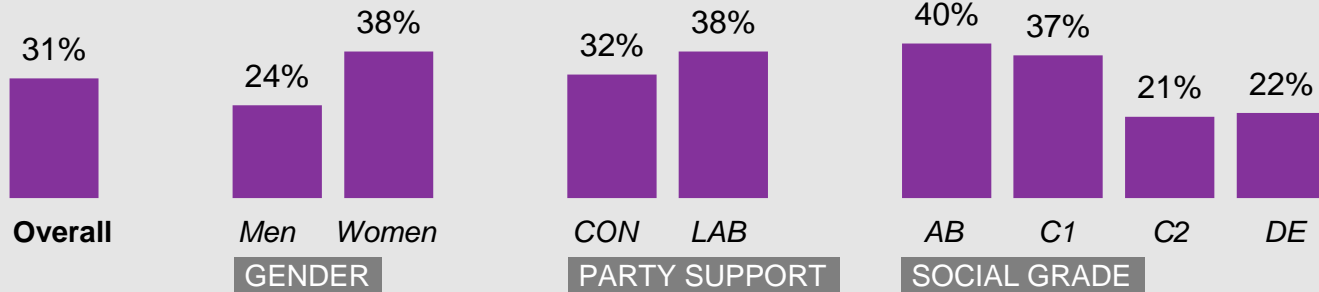

Source: Ipsos Issues Index

Age group

What do you see as the most/other important issues facing Britain today?

Base: 1,008 British adults 18+, 10 – 16 January 2024

Source: Ipsos Issues Index

Concern about inflation/prices by subgroup

What do you see as the most/other important issues facing Britain today?

Concern by key demographic groups:

Concern by age:

Concern by region

Base: 1,008 British adults 18+, 10 – 16 January 2024

Source: Ipsos Issues Index

Concern about the NHS by subgroup

What do you see as the most/other important issues facing Britain today?

Concern by key demographic groups:

Concern by age:

Base: 1,008 British adults 18+, 10 – 16 January 2024