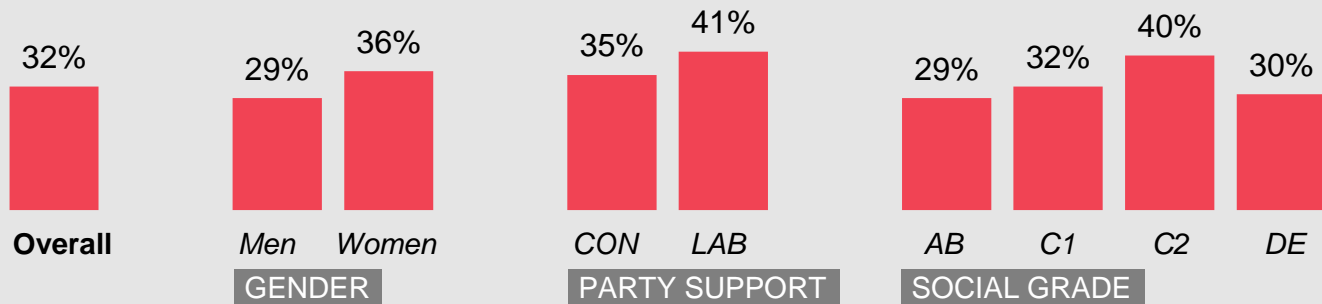

Base: 1,008 British adults 18+, 10 – 16 January 2024

Source: Ipsos Issues Index

Ethnic background

What do you see as the most/other important issues facing Britain today?

Base: 1,008 British adults 18+, 10 – 16 January 2024

Source: Ipsos Issues Index

Age group

What do you see as the most/other important issues facing Britain today?

Base: 1,008 British adults 18+, 10 – 16 January 2024

Source: Ipsos Issues Index

Concern about inflation/prices by subgroup

What do you see as the most/other important issues facing Britain today?

Concern by key demographic groups:

Concern by age:

Concern by region

Base: 1,008 British adults 18+, 10 – 16 January 2024

Source: Ipsos Issues Index

Concern about the NHS by subgroup

What do you see as the most/other important issues facing Britain today?

Concern by key demographic groups:

Concern by age:

Base: 1,008 British adults 18+, 10 – 16 January 2024