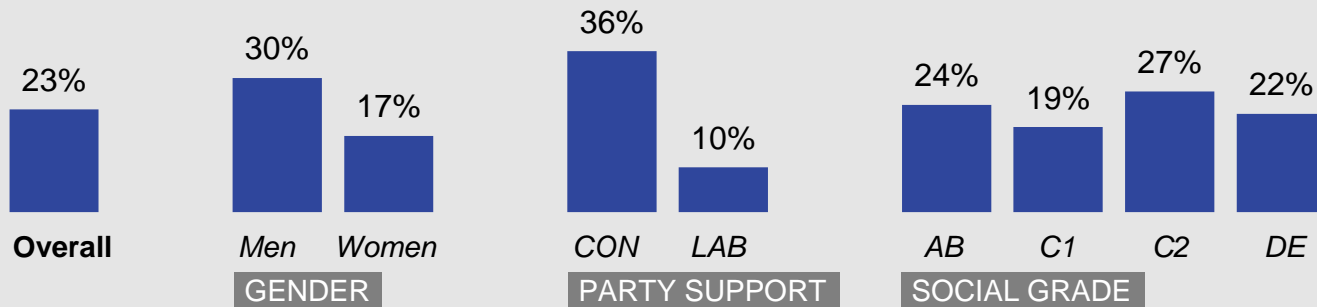

Concern by region

Source: Ipsos Issues Index

Concern about the economy by subgroup

What do you see as the most/other important issues facing Britain today?

Concern by key demographic groups:

Concern by age:

Base: 1,008 British adults 18+, 10 – 16 January 2024

Concern by region

Source: Ipsos Issues Index

Concern about immigration by subgroup

What do you see as the most/other important issues facing Britain today?

Concern by key demographic groups:

Concern by age:

Base: 1,008 British adults 18+, 10 – 16 January 2024

Concern by region

Source: Ipsos Issues Index

Top five concerns by IMD quintile

What do you see as the most/other important issues facing Britain today?