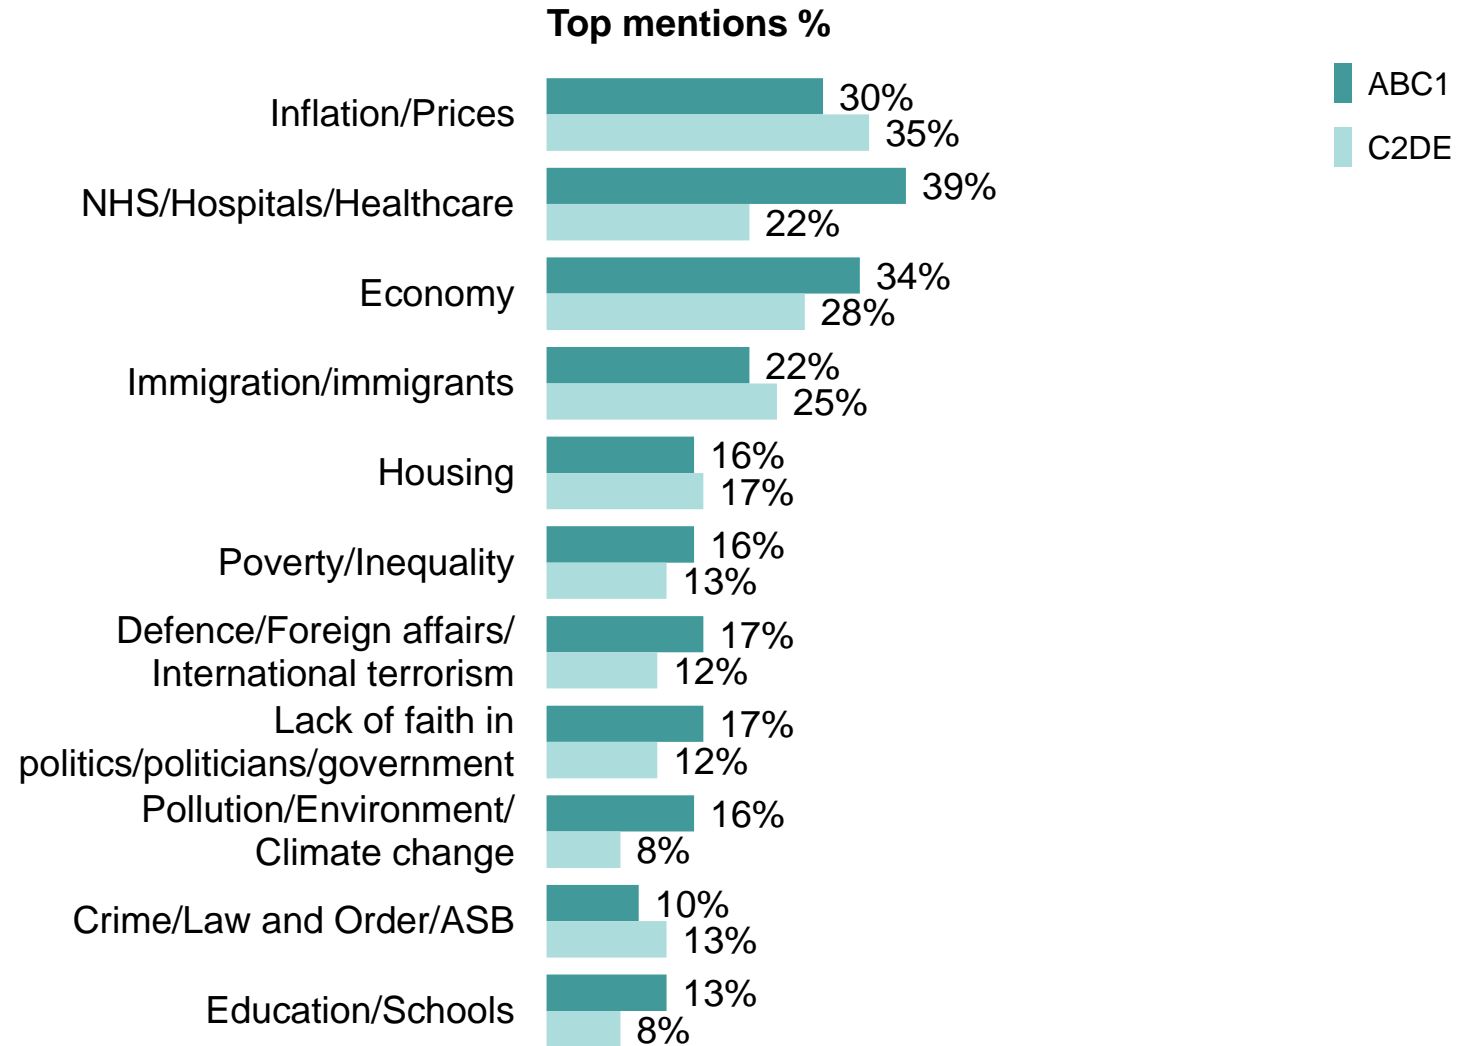

Source: Ipsos Issues Index

Crime / Law & Order / Violence / Vandalism / ASB

What do you see as the most/other important issues facing Britain today?

Base: representative sample of c.1,000 British adults age 18+ each month, interviewed face-to-face in home
 N.B. April 2020 data onwards is collected by telephone; previous months are face-to-face

Source: Ipsos Issues Index

Party support

What do you see as the most/other important issues facing Britain today?

Base: 1,008 British adults 18+, 10 – 16 January 2024

Source: Ipsos Issues Index

Men and women

What do you see as the most/other important issues facing Britain today?

Base: 1,008 British adults 18+, 10 – 16 January 2024

Source: Ipsos Issues Index

Social grade

What do you see as the most/other important issues facing Britain today?

Base: 1,008 British adults 18+, 10 – 16 January 2024

Source: Ipsos Issues Index

Ethnic background

What do you see as the most/other important issues facing Britain today?

Base: 1,008 British adults 18+, 10 – 16 January 2024