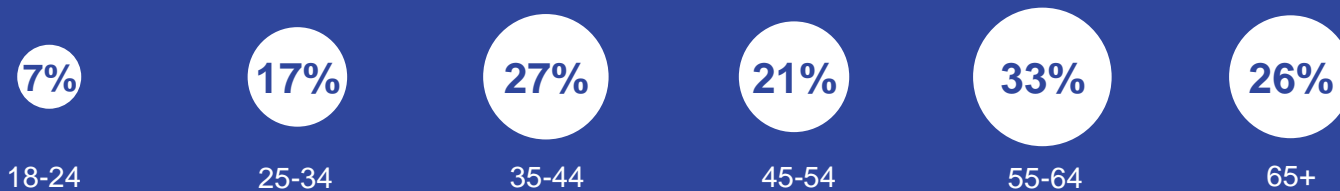

Base: 1,008 British adults 18+, 10 – 16 January 2024

Concern by region

Source: Ipsos Issues Index

Concern about immigration by subgroup

What do you see as the most/other important issues facing Britain today?

Concern by key demographic groups:

Concern by age:

Base: 1,008 British adults 18+, 10 – 16 January 2024

Concern by region

Source: Ipsos Issues Index

Top five concerns by IMD quintile

What do you see as the most/other important issues facing Britain today?