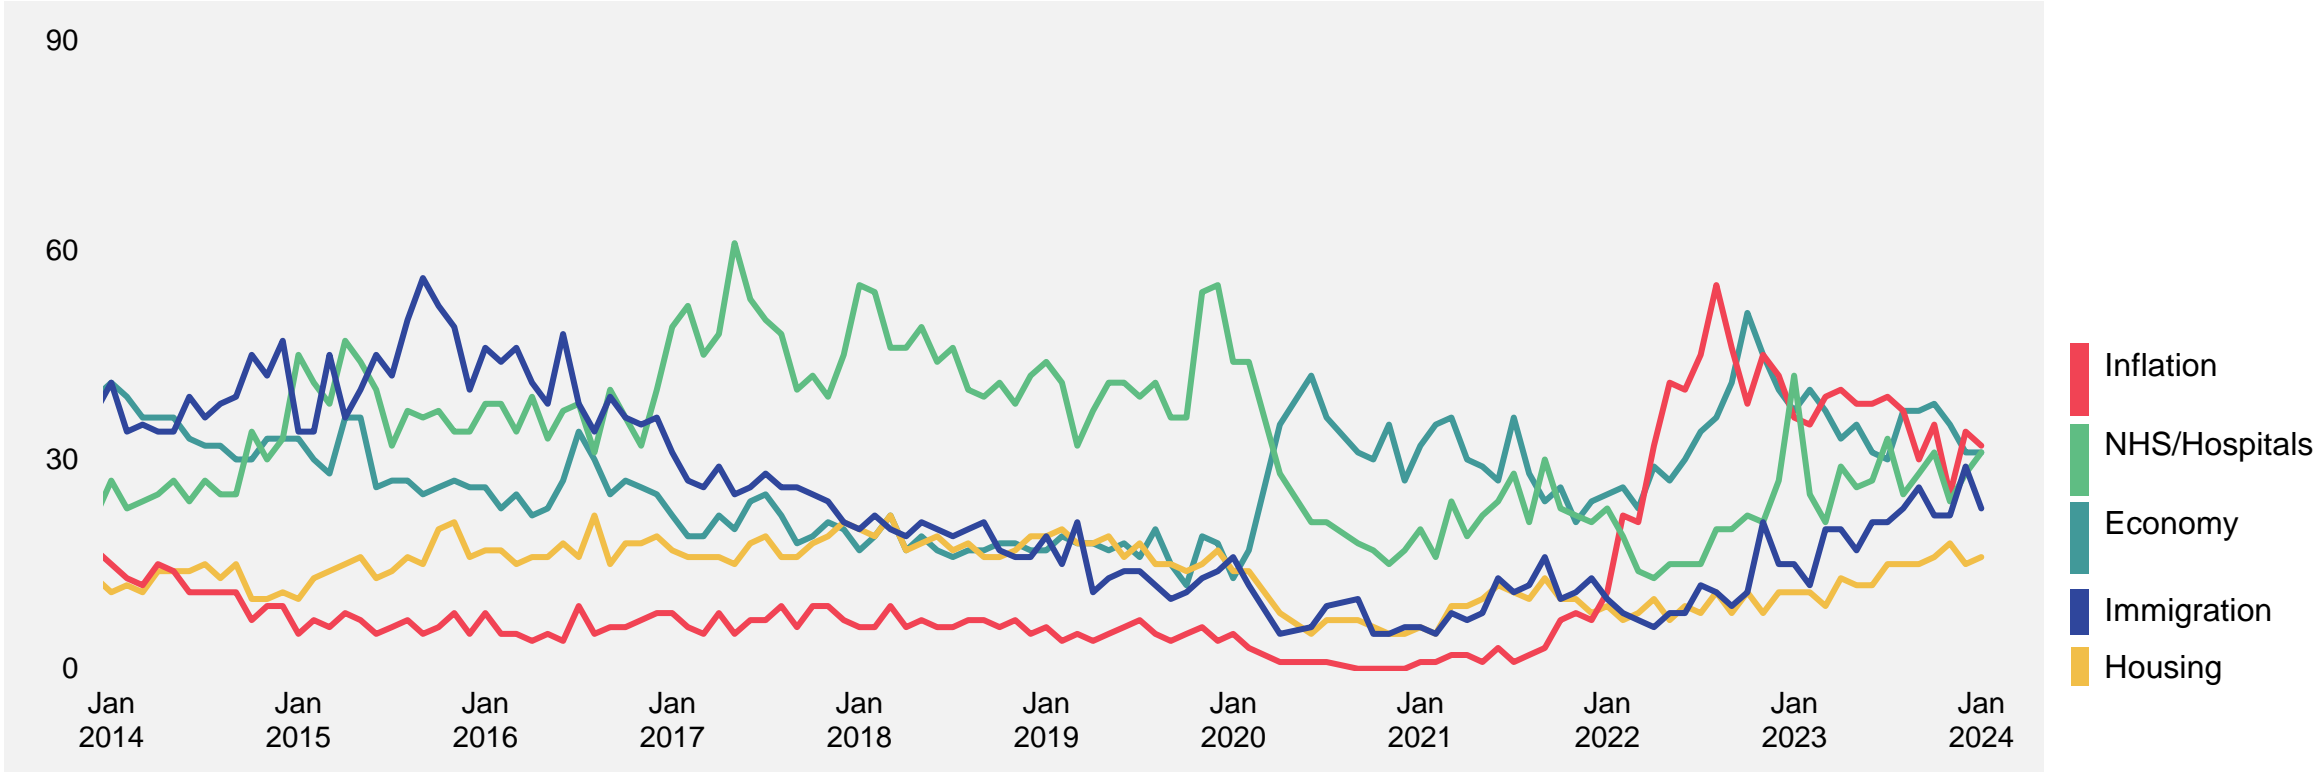

What do you see as the most/other important issues facing Britain today?

Base: 1,008 British adults 18+, 10 – 16 January 2024

Source: Ipsos Issues Index

January 2024

What do you see as the most/other important issues facing Britain today?

Base: 1,008 British adults 18+, 10 – 16 January 2024

Source: Ipsos Issues Index

Top five concerns for January 2024: trend data

What do you see as the most/other important issues facing Britain today?

Top mentions %

Base: representative sample of c. 1,000 British adults age 18+ each month, interviewed face-to-face in home
N.B. April 2020 data onwards is collected by telephone; previous months are face-to-face

Source: Ipsos Issues Index