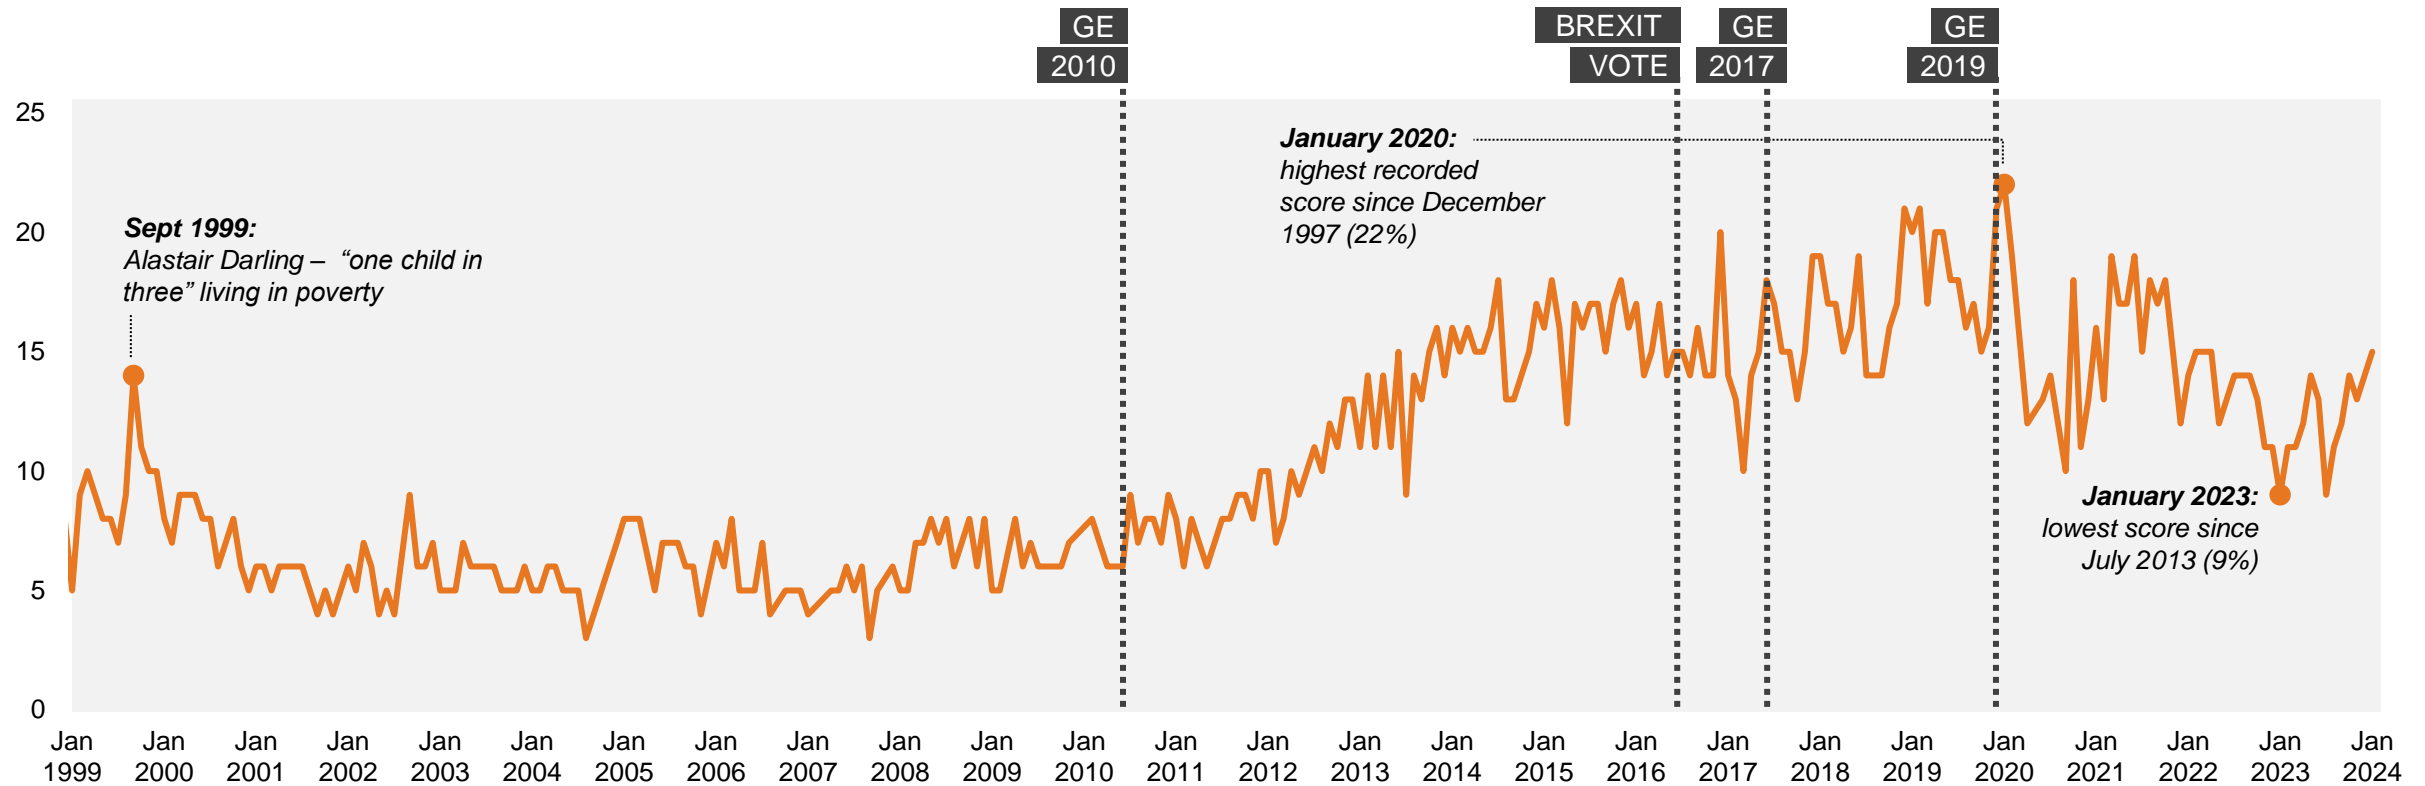

Poverty/inequality

What do you see as the most/other important issues facing Britain today?

Base: representative sample of c.1,000 British adults age 18+ each month, interviewed face-to-face in home
N.B. April 2020 data onwards is collected by telephone; previous months are face-to-face

Source: Ipsos Issues Index