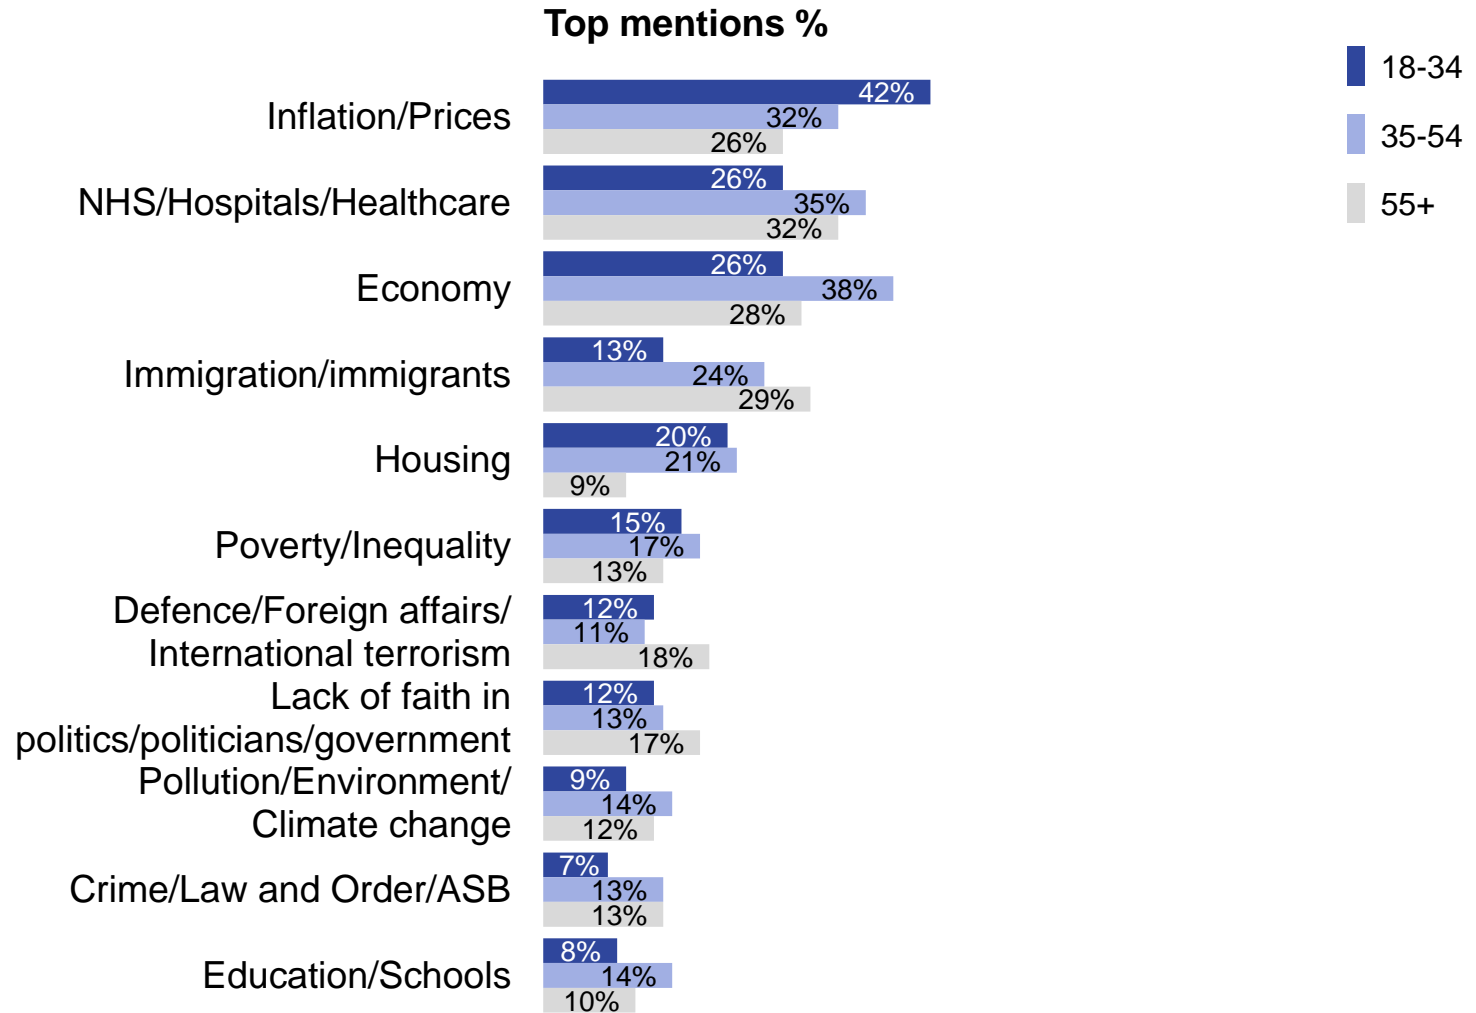

What do you see as the most/other important issues facing Britain today?

Base: 1,008 British adults 18+, 10 – 16 January 2024

Source: Ipsos Issues Index

Social grade

What do you see as the most/other important issues facing Britain today?

Base: 1,008 British adults 18+, 10 – 16 January 2024

Source: Ipsos Issues Index

Ethnic background

What do you see as the most/other important issues facing Britain today?

Base: 1,008 British adults 18+, 10 – 16 January 2024

Source: Ipsos Issues Index

Age group

What do you see as the most/other important issues facing Britain today?

Base: 1,008 British adults 18+, 10 – 16 January 2024

Source: Ipsos Issues Index

Concern about inflation/prices by subgroup

What do you see as the most/other important issues facing Britain today?

Concern by key demographic groups:

Concern by age:

Concern by region

Base: 1,008 British adults 18+, 10 – 16 January 2024

Source: Ipsos Issues Index