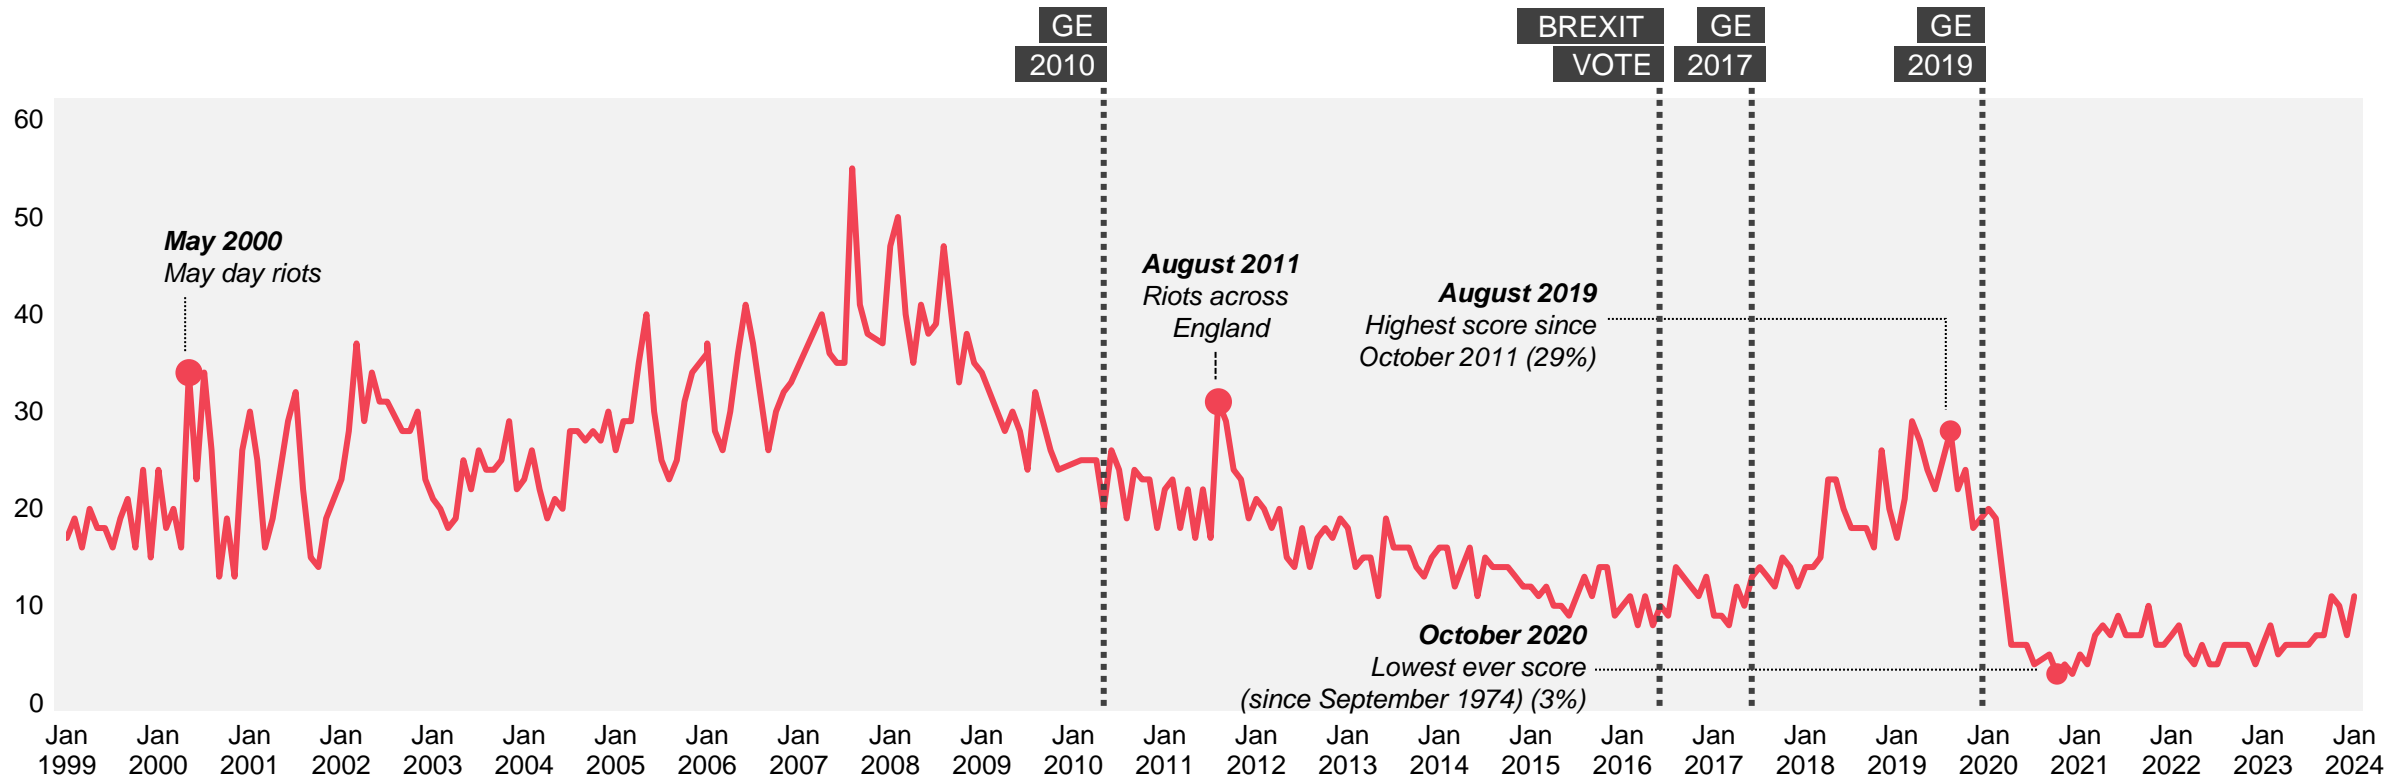

Crime / Law & Order / Violence / Vandalism / ASB

What do you see as the most/other important issues facing Britain today?

Base: representative sample of c.1,000 British adults age 18+ each month, interviewed face-to-face in home
N.B. April 2020 data onwards is collected by telephone; previous months are face-to-face

Source: Ipsos Issues Index