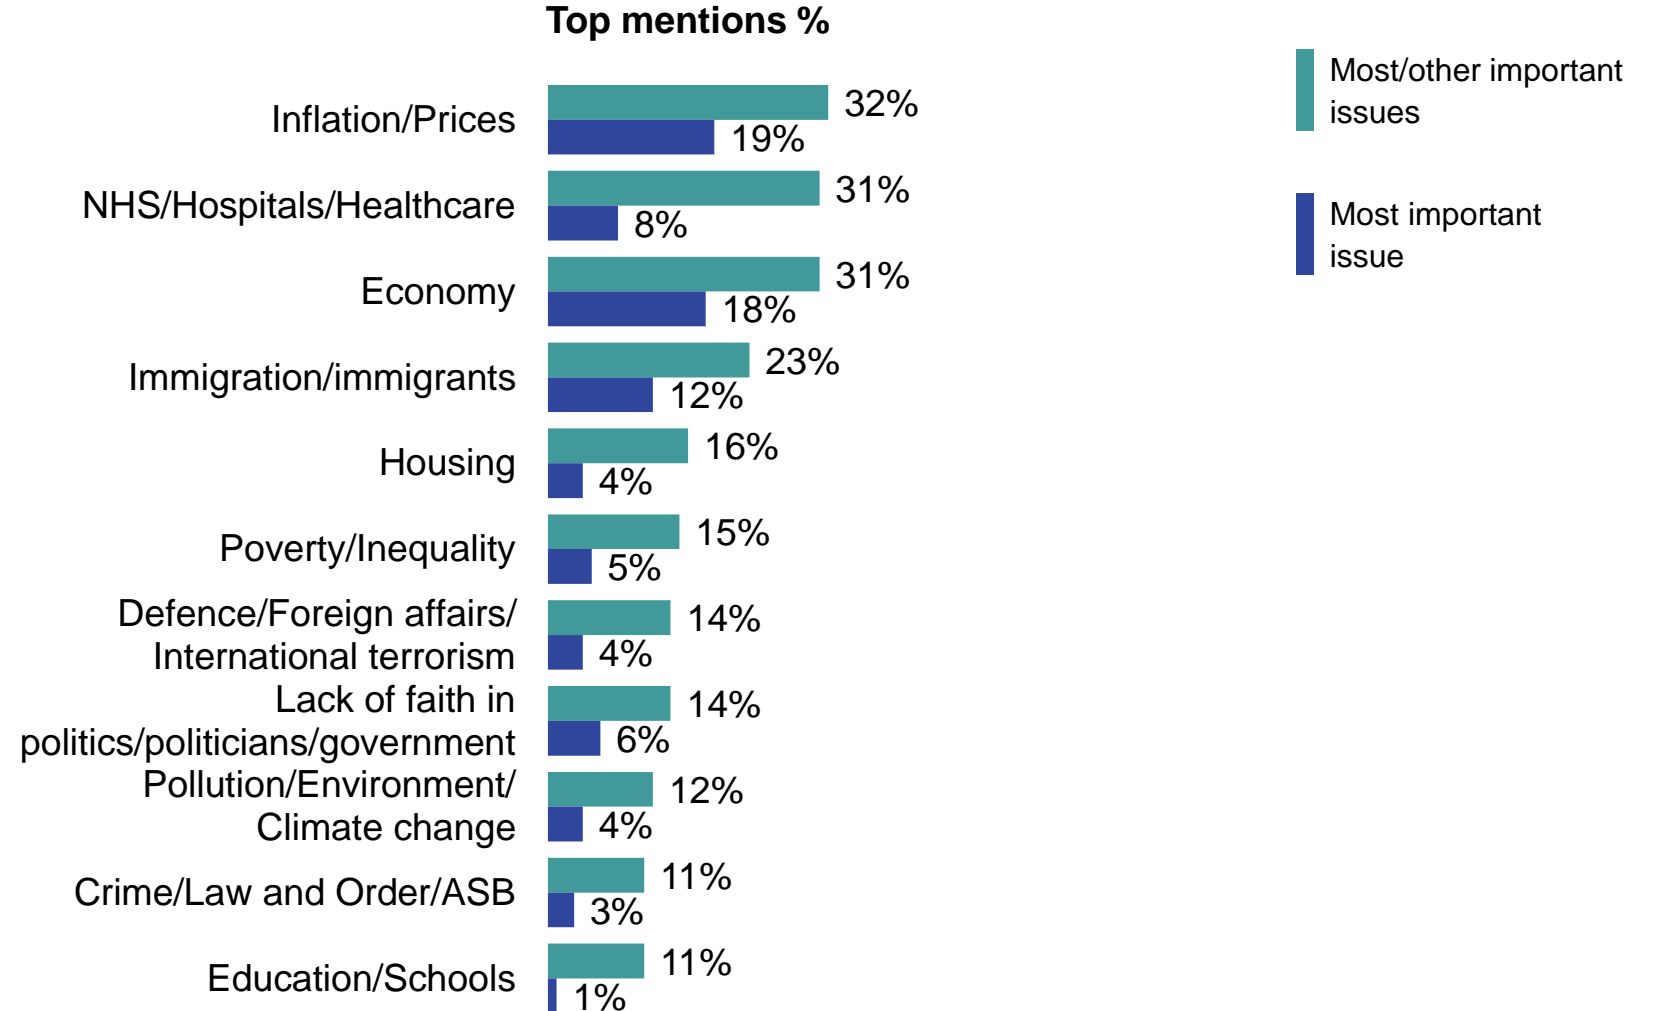

What do you see as the most/other important issues facing Britain today?

Base: 1,008 British adults 18+, 10 – 16 January 2024

Source: Ipsos Issues Index

January 2024

What do you see as the most/other important issues facing Britain today?

Base: 1,008 British adults 18+, 10 – 16 January 2024

Source: Ipsos Issues Index

Top five concerns for January 2024: trend data

What do you see as the most/other important issues facing Britain today?

Top mentions %