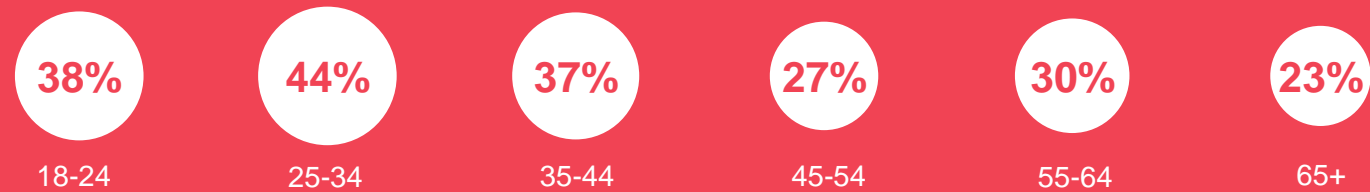

Base: 1,008 British adults 18+, 10 – 16 January 2024

Source: Ipsos Issues Index

Ethnic background

What do you see as the most/other important issues facing Britain today?

Base: 1,008 British adults 18+, 10 – 16 January 2024

Source: Ipsos Issues Index

Age group

What do you see as the most/other important issues facing Britain today?

Base: 1,008 British adults 18+, 10 – 16 January 2024

Source: Ipsos Issues Index

Concern about inflation/prices by subgroup

What do you see as the most/other important issues facing Britain today?

Concern by key demographic groups:

Concern by age:

Concern by region

Base: 1,008 British adults 18+, 10 – 16 January 2024

Source: Ipsos Issues Index