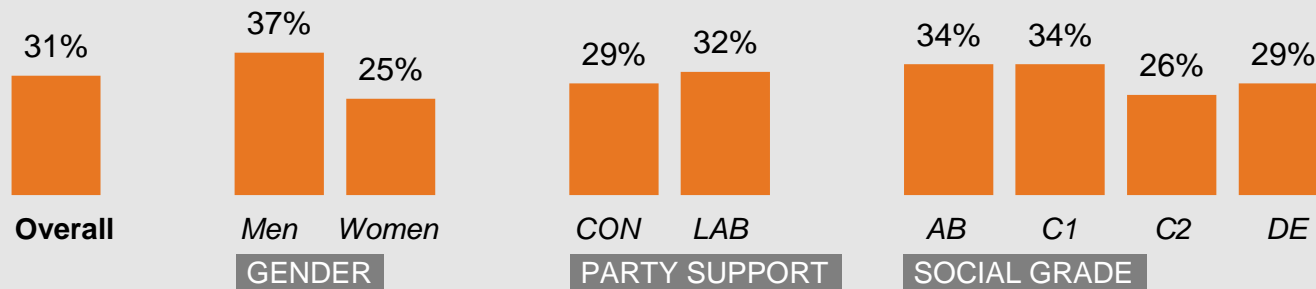

Concern about the NHS by subgroup

What do you see as the most/other important issues facing Britain today?

Concern by key demographic groups:

Concern by age:

Base: 1,008 British adults 18+, 10 – 16 January 2024

Concern by region

Source: Ipsos Issues Index

Concern about the economy by subgroup

What do you see as the most/other important issues facing Britain today?

Concern by key demographic groups:

Concern by age:

Base: 1,008 British adults 18+, 10 – 16 January 2024

Concern by region

Source: Ipsos Issues Index

Concern about immigration by subgroup

What do you see as the most/other important issues facing Britain today?