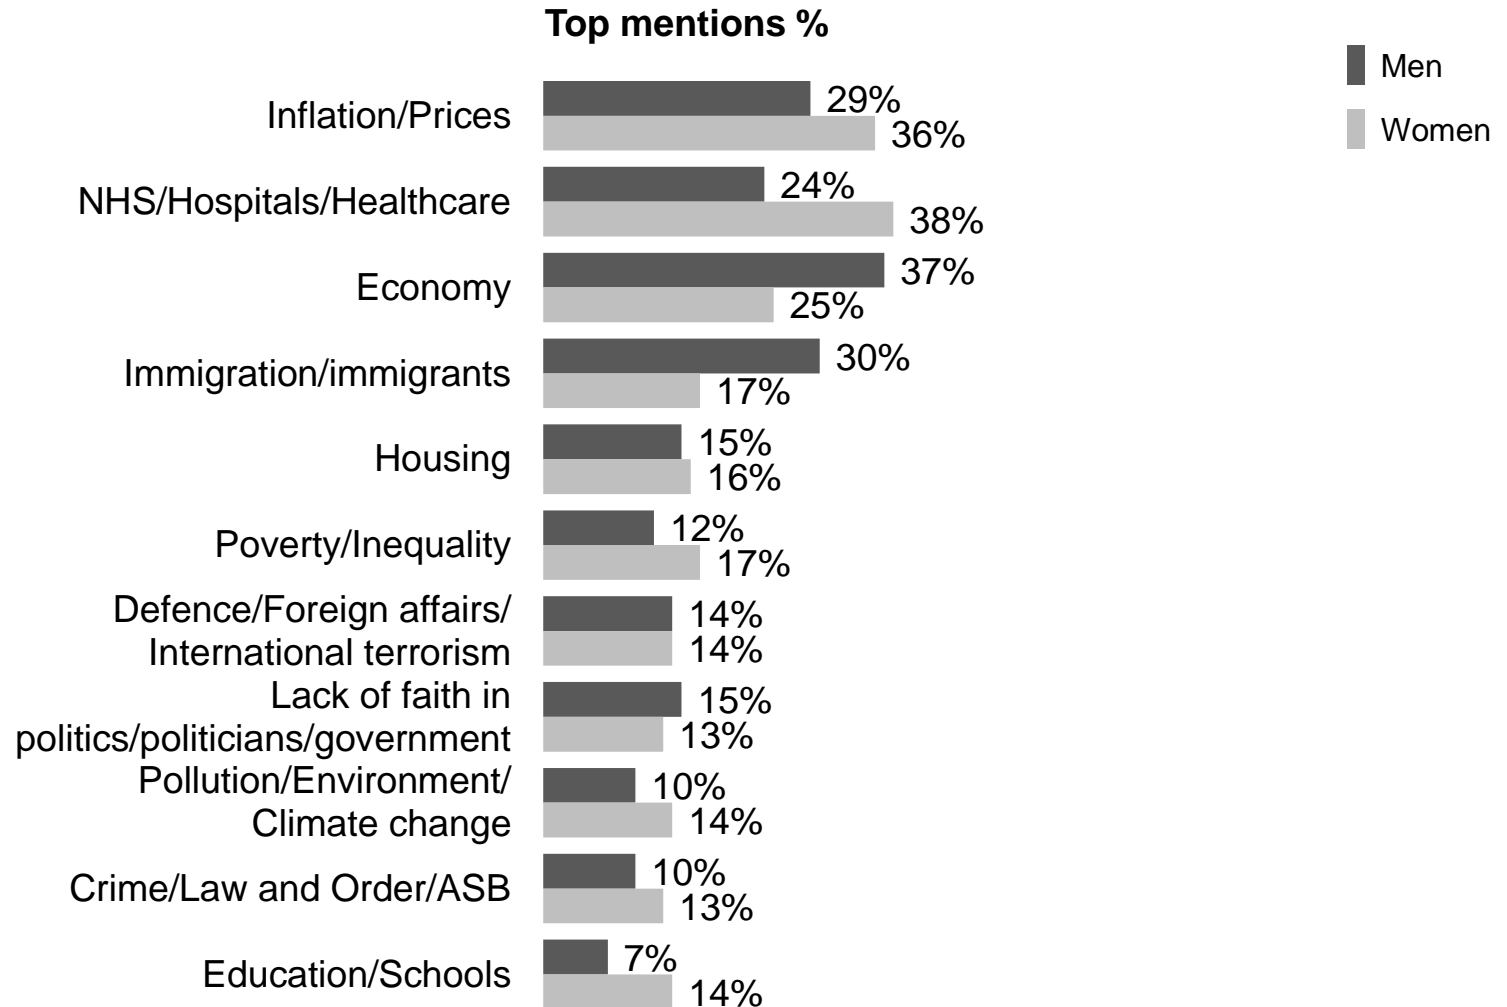

Source: Ipsos Issues Index

Crime / Law & Order / Violence / Vandalism / ASB

What do you see as the most/other important issues facing Britain today?

Base: representative sample of c.1,000 British adults age 18+ each month, interviewed face-to-face in home
 N.B. April 2020 data onwards is collected by telephone; previous months are face-to-face

Source: Ipsos Issues Index

Party support

What do you see as the most/other important issues facing Britain today?

Base: 1,008 British adults 18+, 10 – 16 January 2024

Source: Ipsos Issues Index

Men and women

What do you see as the most/other important issues facing Britain today?

Base: 1,008 British adults 18+, 10 – 16 January 2024

Source: Ipsos Issues Index

Social grade

What do you see as the most/other important issues facing Britain today?