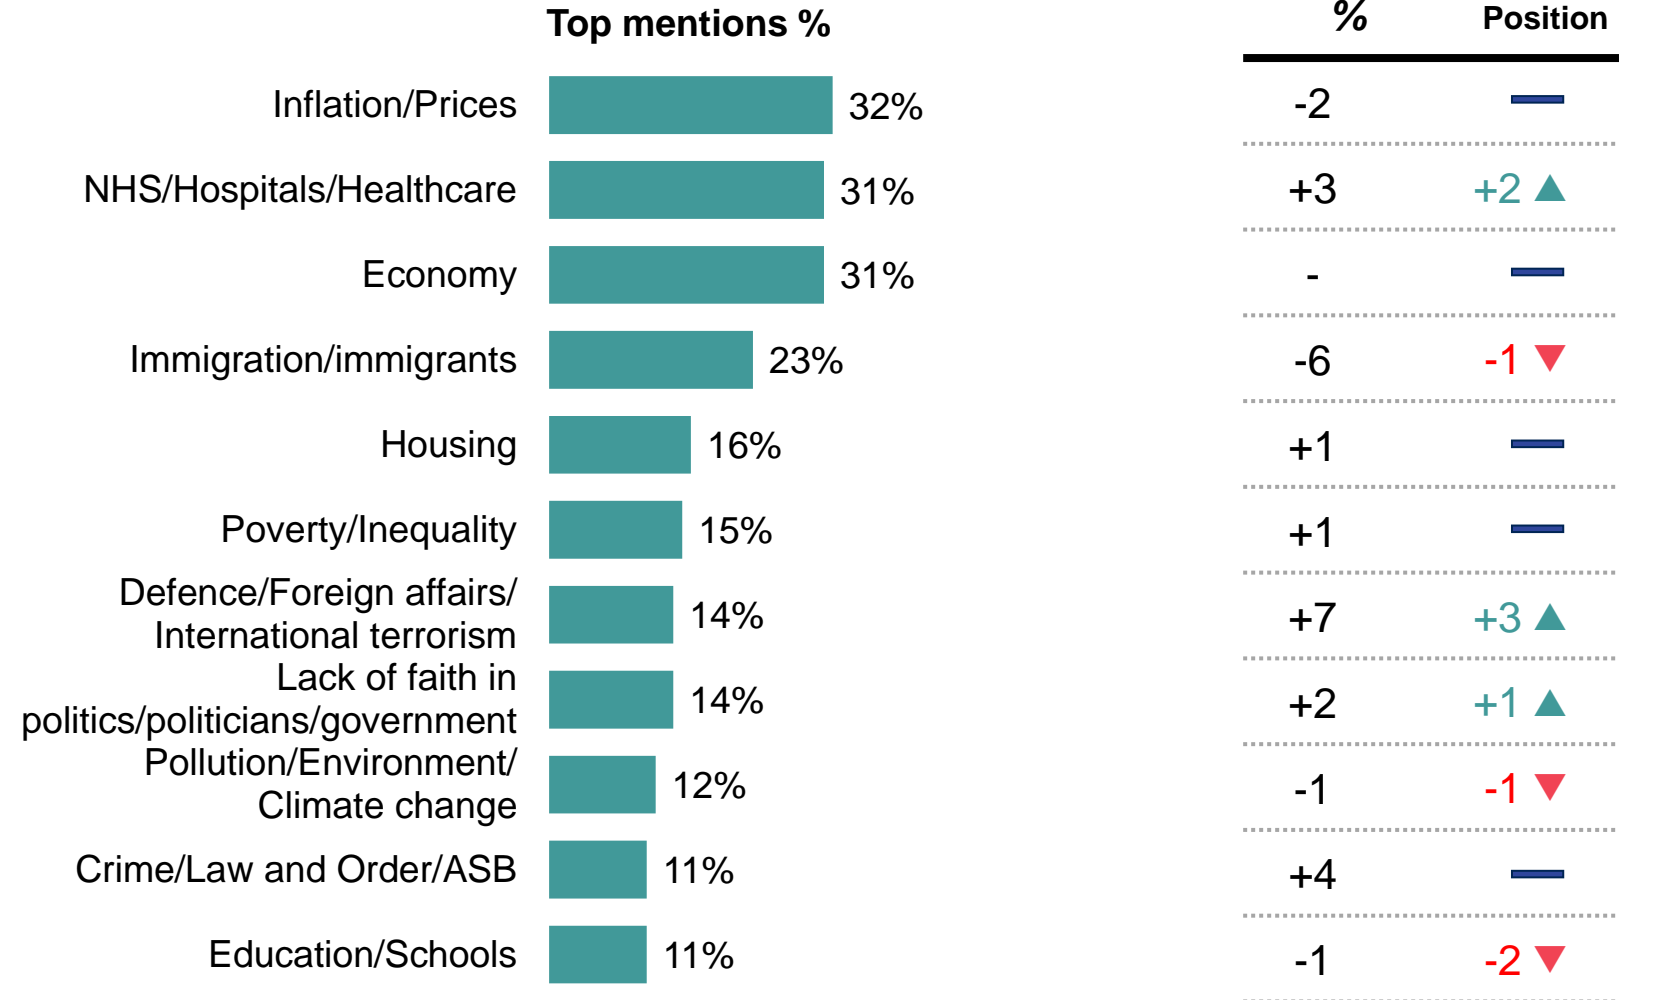

What do you see as the most/other important issues facing Britain today?

Base: 1,008 British adults 18+, 10 – 16 January 2024

Source: Ipsos Issues Index

January 2024

What do you see as the most/other important issues facing Britain today?