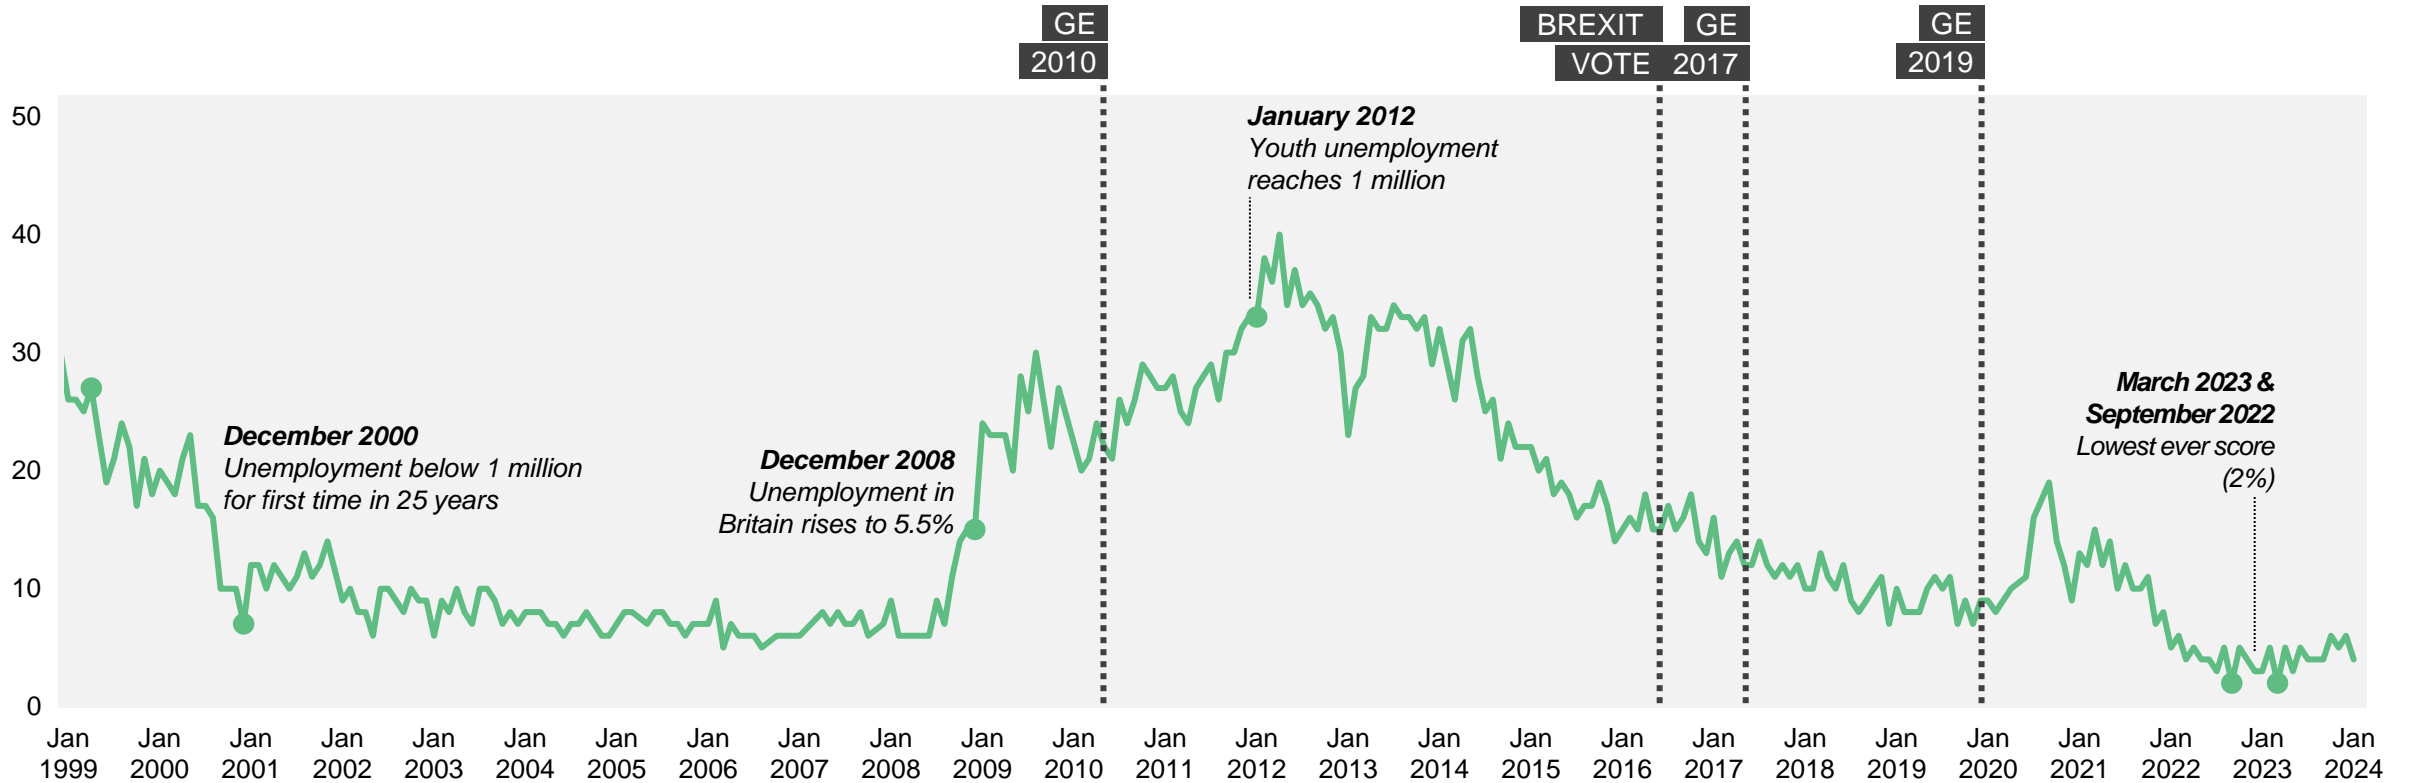

Unemployment / Factory closure / Lack of industry

What do you see as the most/other important issues facing Britain today?

Base: representative sample of c.1,000 British adults age 18+ each month, interviewed face-to-face in home
N.B. April 2020 data onwards is collected by telephone; previous months are face-to-face

Source: Ipsos Issues Index