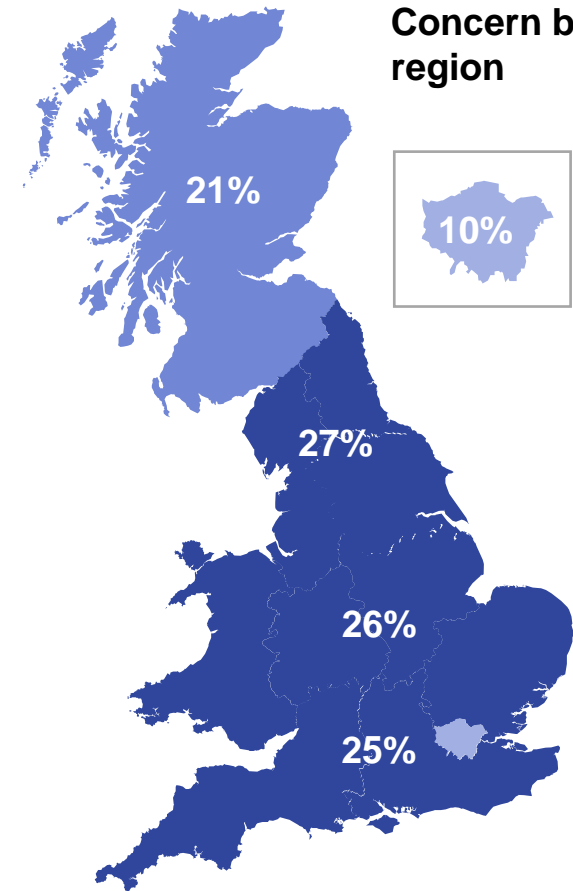

Concern by region

Source: Ipsos Issues Index

Concern about the economy by subgroup

What do you see as the most/other important issues facing Britain today?

Concern by key demographic groups:

Concern by age:

Base: 1,008 British adults 18+, 10 – 16 January 2024

Concern by region

Source: Ipsos Issues Index

Concern about immigration by subgroup

What do you see as the most/other important issues facing Britain today?

Concern by key demographic groups:

Concern by age:

Base: 1,008 British adults 18+, 10 – 16 January 2024

Concern by region

Source: Ipsos Issues Index

Top five concerns by IMD quintile

What do you see as the most/other important issues facing Britain today?

"IMD" are the Indices of Multiple Deprivation, a measure of multiple deprivation of small areas

Base: 1,008 British adults 18+, 10 – 16 January 2024

IPSOS ISSUES INDEX

January 2024

For more information contact: