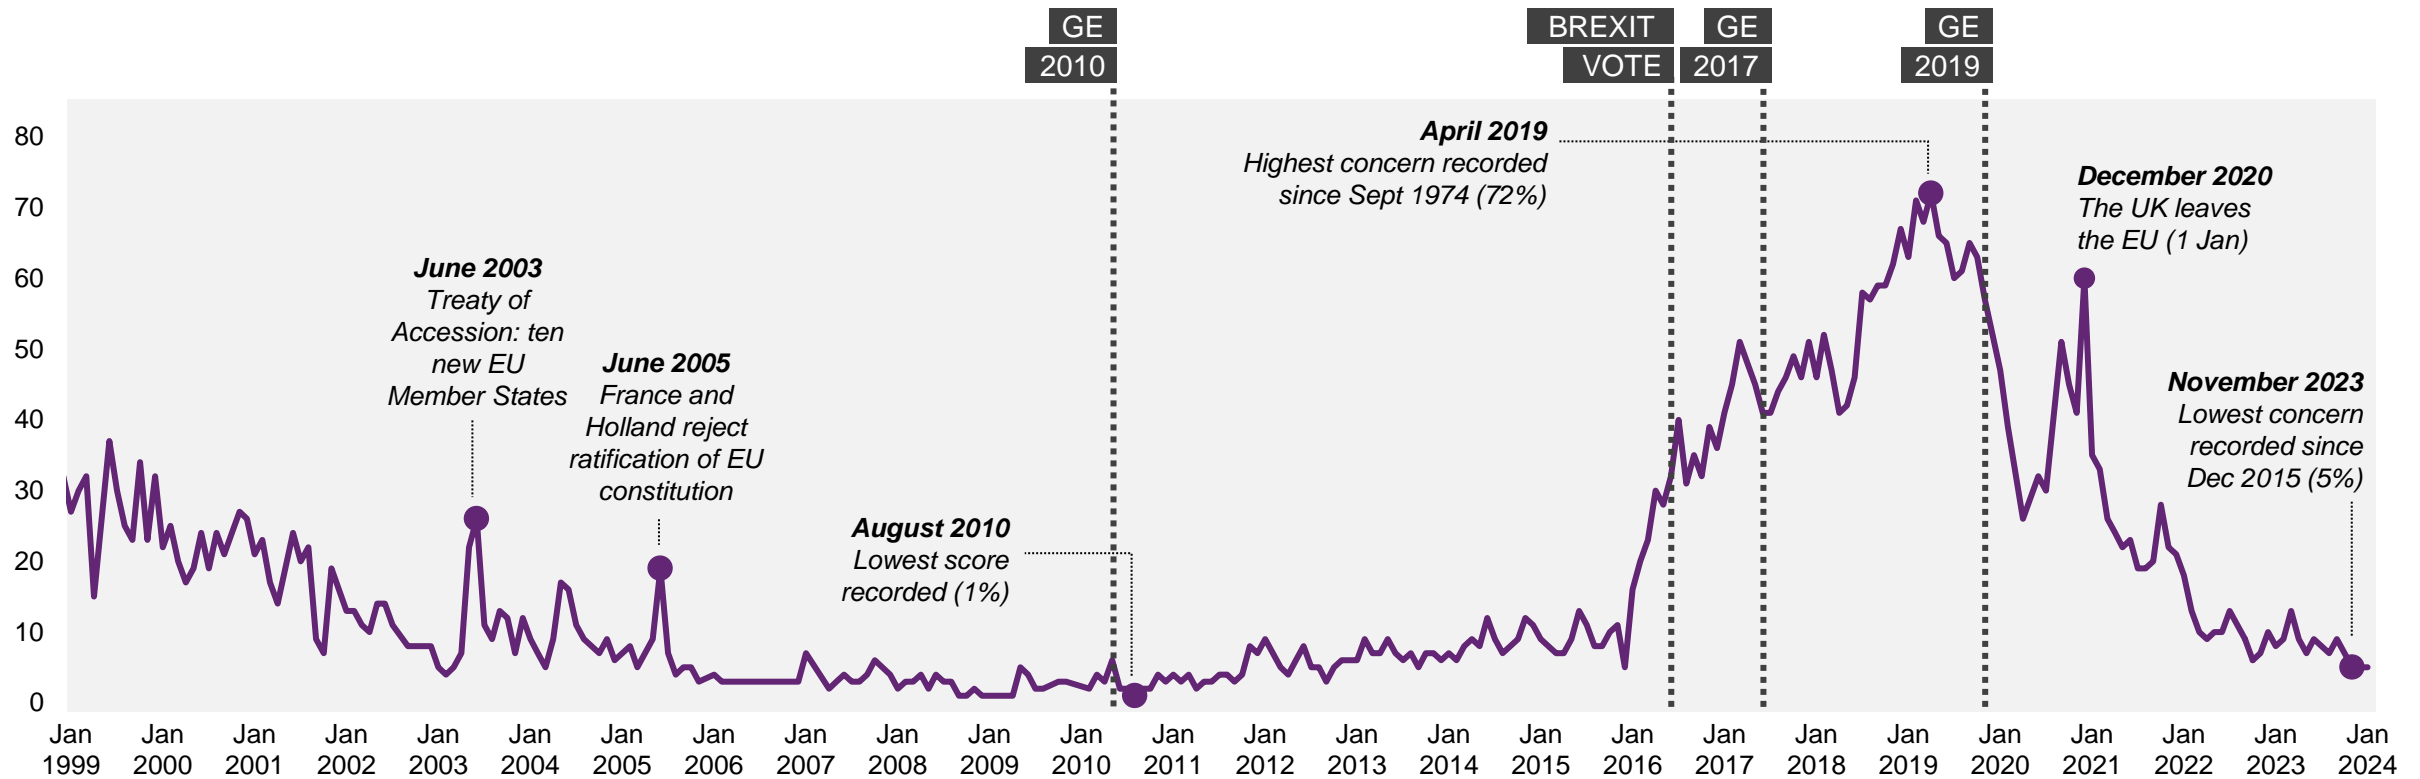

EU / Europe / Brexit

What do you see as the most/other important issues facing Britain today?

Base: representative sample of c. 1,000 British adults age 18+ each month, interviewed face-to-face in home
N.B. April 2020 data onwards is collected by telephone; previous months are face-to-face

Source: Ipsos Issues Index