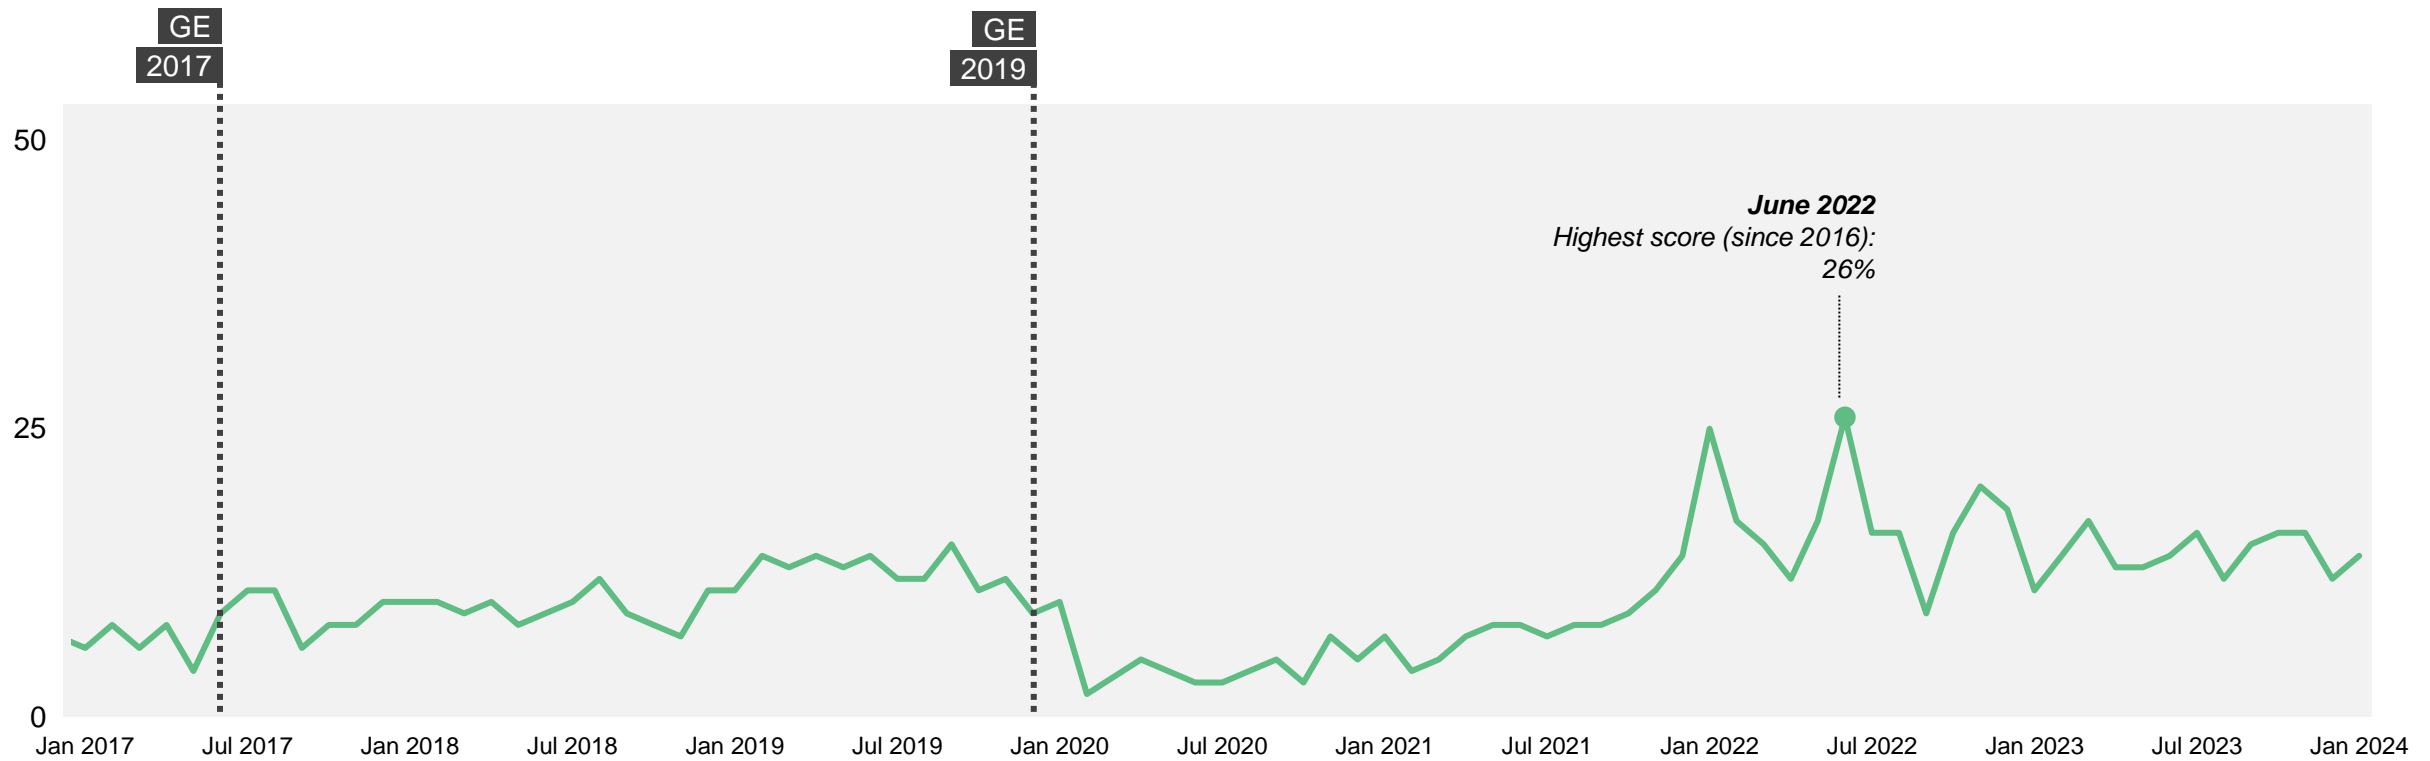

Lack of faith in politicians/politics

What do you see as the most/other important issues facing Britain today?

Base: representative sample of c.1,000 British adults age 18+ each month, interviewed face-to-face in home
N.B. April 2020 data onwards is collected by telephone; previous months are face-to-face

Source: Ipsos Issues Index