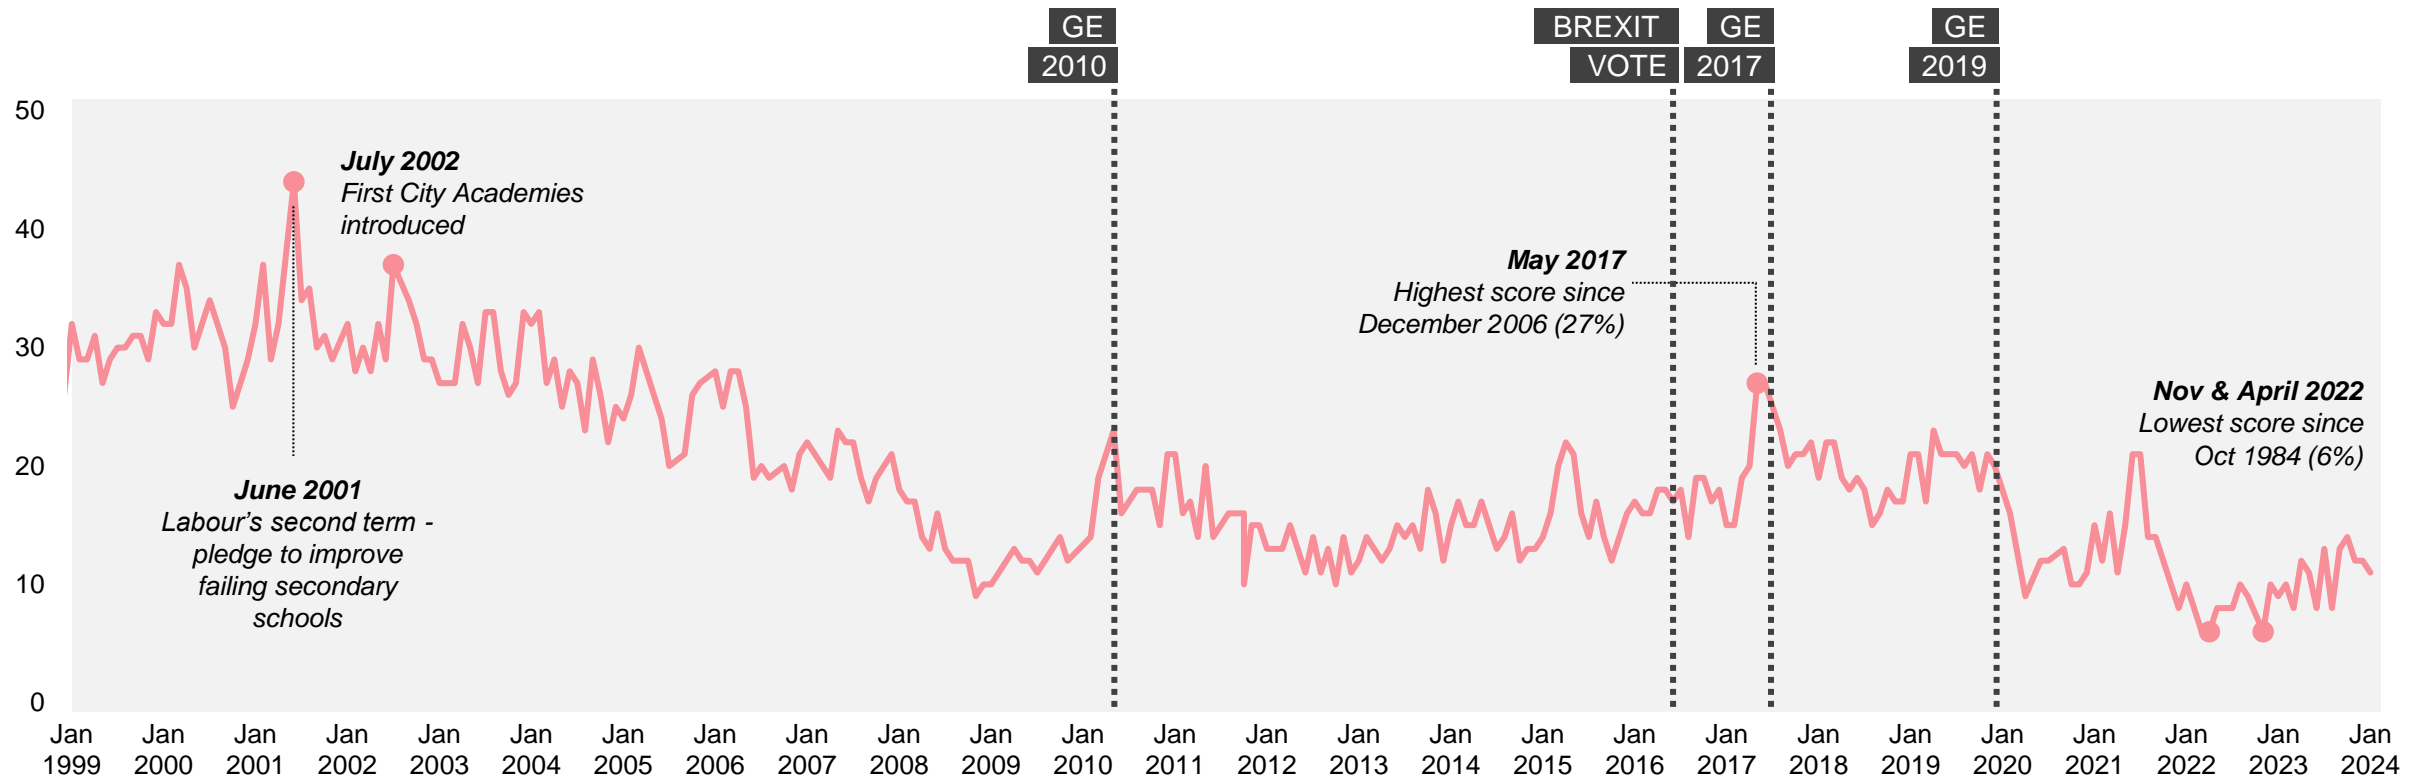

Education / Schools

What do you see as the most/other important issues facing Britain today?

Base: representative sample of c.1,000 British adults age 18+ each month, interviewed face-to-face in home
N.B. April 2020 data onwards is collected by telephone; previous months are face-to-face

Source: Ipsos Issues Index