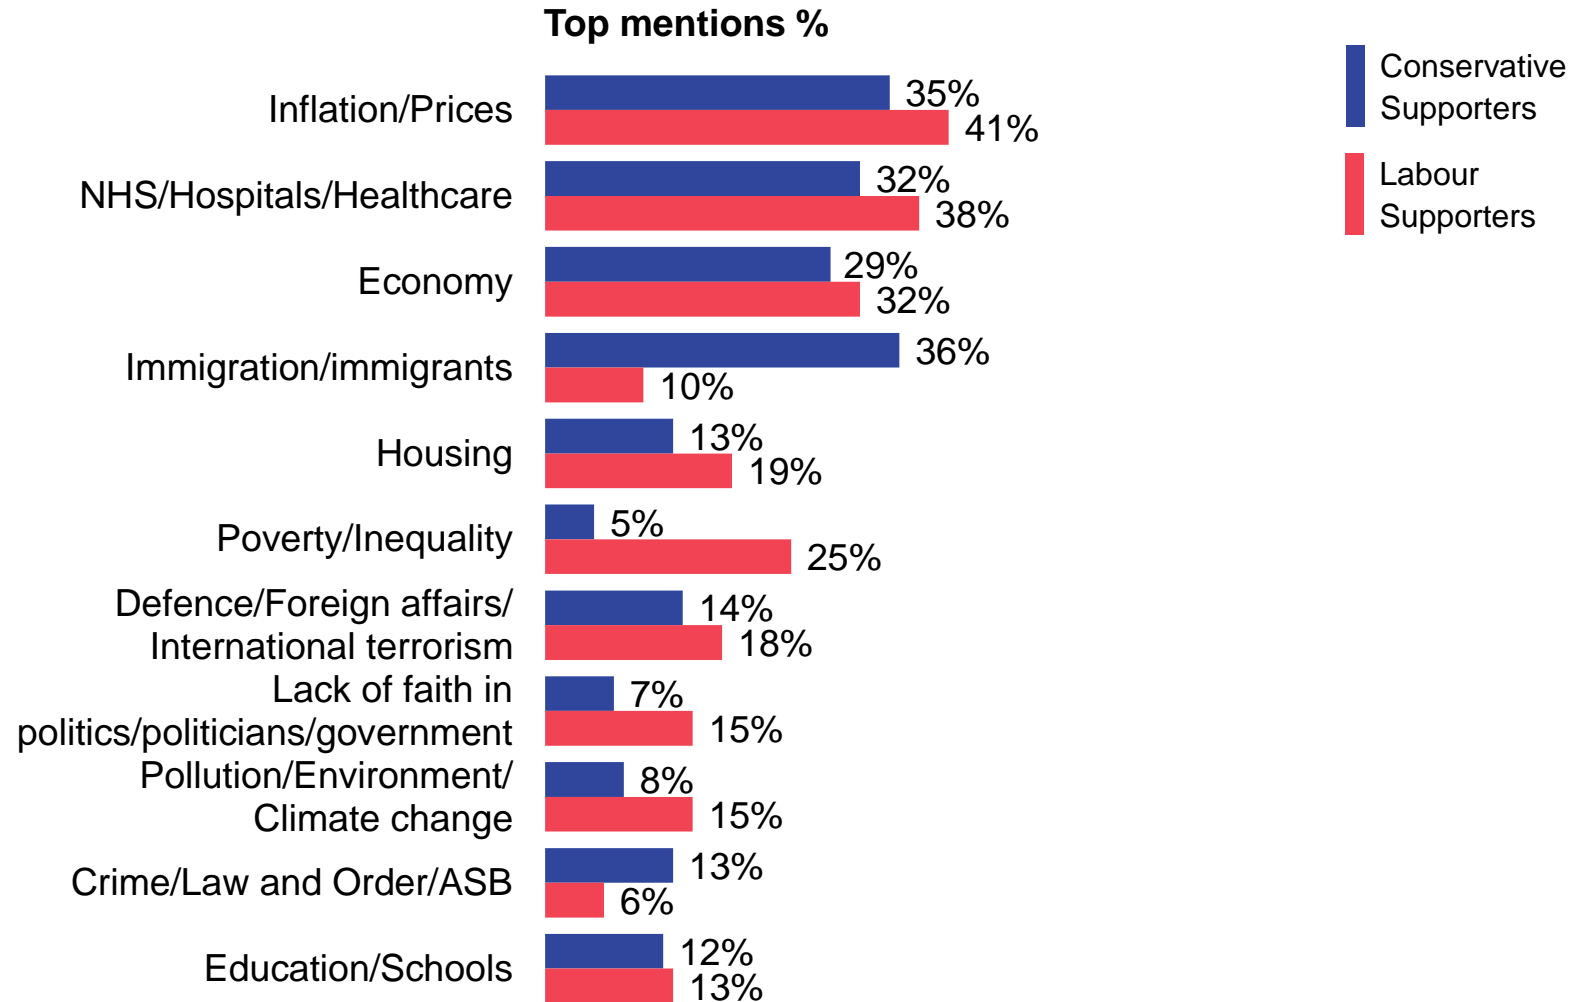

Source: Ipsos Issues Index

Education / Schools

What do you see as the most/other important issues facing Britain today?

Base: representative sample of c.1,000 British adults age 18+ each month, interviewed face-to-face in home
 N.B. April 2020 data onwards is collected by telephone; previous months are face-to-face

Source: Ipsos Issues Index

Crime / Law & Order / Violence / Vandalism / ASB

What do you see as the most/other important issues facing Britain today?

Base: representative sample of c.1,000 British adults age 18+ each month, interviewed face-to-face in home
 N.B. April 2020 data onwards is collected by telephone; previous months are face-to-face

Source: Ipsos Issues Index

Party support

What do you see as the most/other important issues facing Britain today?

Base: 1,008 British adults 18+, 10 – 16 January 2024

Source: Ipsos Issues Index

Men and women

What do you see as the most/other important issues facing Britain today?

Base: 1,008 British adults 18+, 10 – 16 January 2024

Source: Ipsos Issues Index

Social grade

What do you see as the most/other important issues facing Britain today?