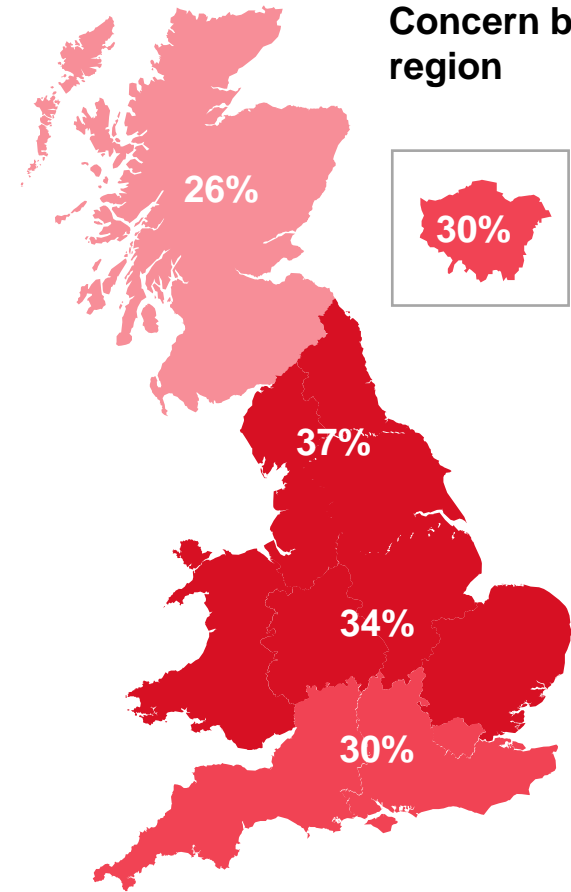

Source: Ipsos Issues Index

Age group

What do you see as the most/other important issues facing Britain today?

Base: 1,008 British adults 18+, 10 – 16 January 2024

Source: Ipsos Issues Index

Concern about inflation/prices by subgroup

What do you see as the most/other important issues facing Britain today?

Concern by key demographic groups:

Concern by age:

Concern by region

Base: 1,008 British adults 18+, 10 – 16 January 2024

Source: Ipsos Issues Index

Concern about the NHS by subgroup

What do you see as the most/other important issues facing Britain today?

Concern by key demographic groups:

Concern by age:

Base: 1,008 British adults 18+, 10 – 16 January 2024

Concern by region

Source: Ipsos Issues Index

Concern about the economy by subgroup

What do you see as the most/other important issues facing Britain today?

Concern by key demographic groups:

Concern by age: