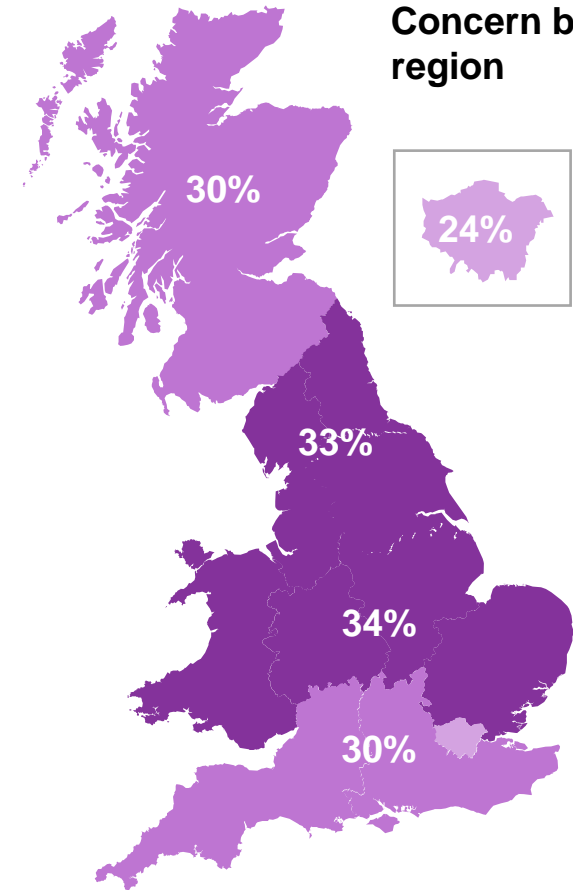

What do you see as the most/other important issues facing Britain today?

Concern by key demographic groups:

Concern by age:

Concern by region

Base: 1,008 British adults 18+, 10 – 16 January 2024

Source: Ipsos Issues Index

Concern about the NHS by subgroup

What do you see as the most/other important issues facing Britain today?

Concern by key demographic groups:

Concern by age:

Base: 1,008 British adults 18+, 10 – 16 January 2024

Concern by region

Source: Ipsos Issues Index

Concern about the economy by subgroup

What do you see as the most/other important issues facing Britain today?

Concern by key demographic groups:

Concern by age:

Base: 1,008 British adults 18+, 10 – 16 January 2024

Concern by region

Source: Ipsos Issues Index

Concern about immigration by subgroup

What do you see as the most/other important issues facing Britain today?