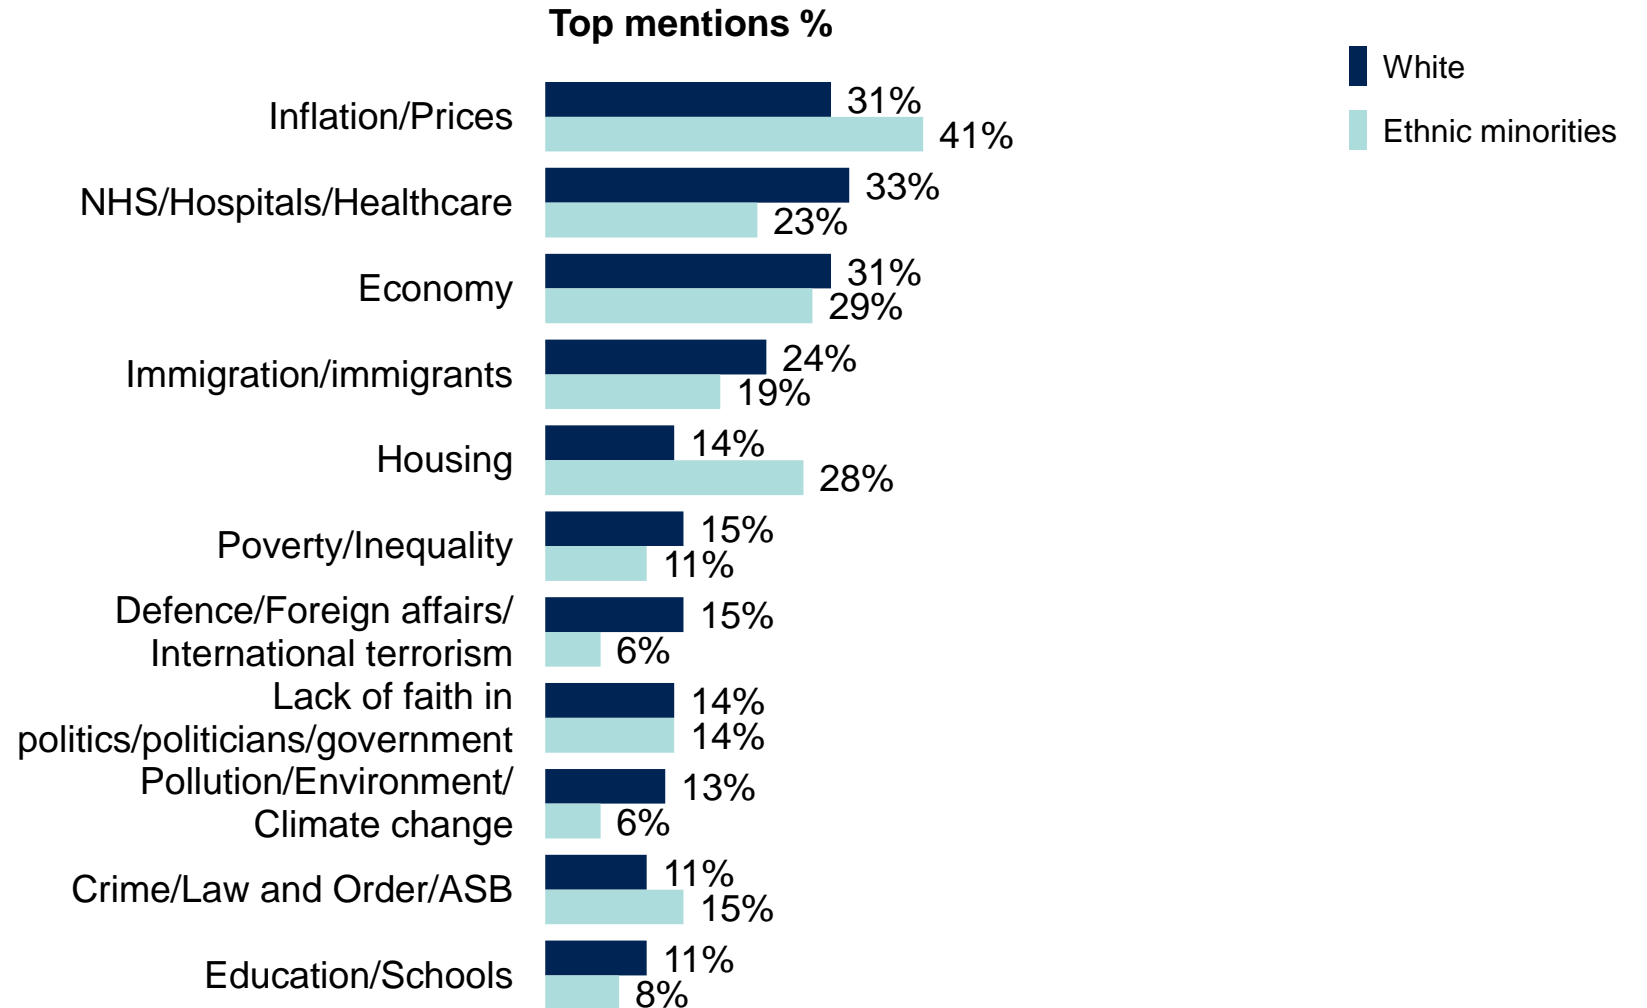

Source: Ipsos Issues Index

Crime / Law & Order / Violence / Vandalism / ASB

What do you see as the most/other important issues facing Britain today?

Base: representative sample of c.1,000 British adults age 18+ each month, interviewed face-to-face in home
 N.B. April 2020 data onwards is collected by telephone; previous months are face-to-face

Source: Ipsos Issues Index

Party support

What do you see as the most/other important issues facing Britain today?

Base: 1,008 British adults 18+, 10 – 16 January 2024

Source: Ipsos Issues Index

Men and women

What do you see as the most/other important issues facing Britain today?

Base: 1,008 British adults 18+, 10 – 16 January 2024

Source: Ipsos Issues Index

Social grade

What do you see as the most/other important issues facing Britain today?

Base: 1,008 British adults 18+, 10 – 16 January 2024

Source: Ipsos Issues Index

Ethnic background

What do you see as the most/other important issues facing Britain today?

Base: 1,008 British adults 18+, 10 – 16 January 2024