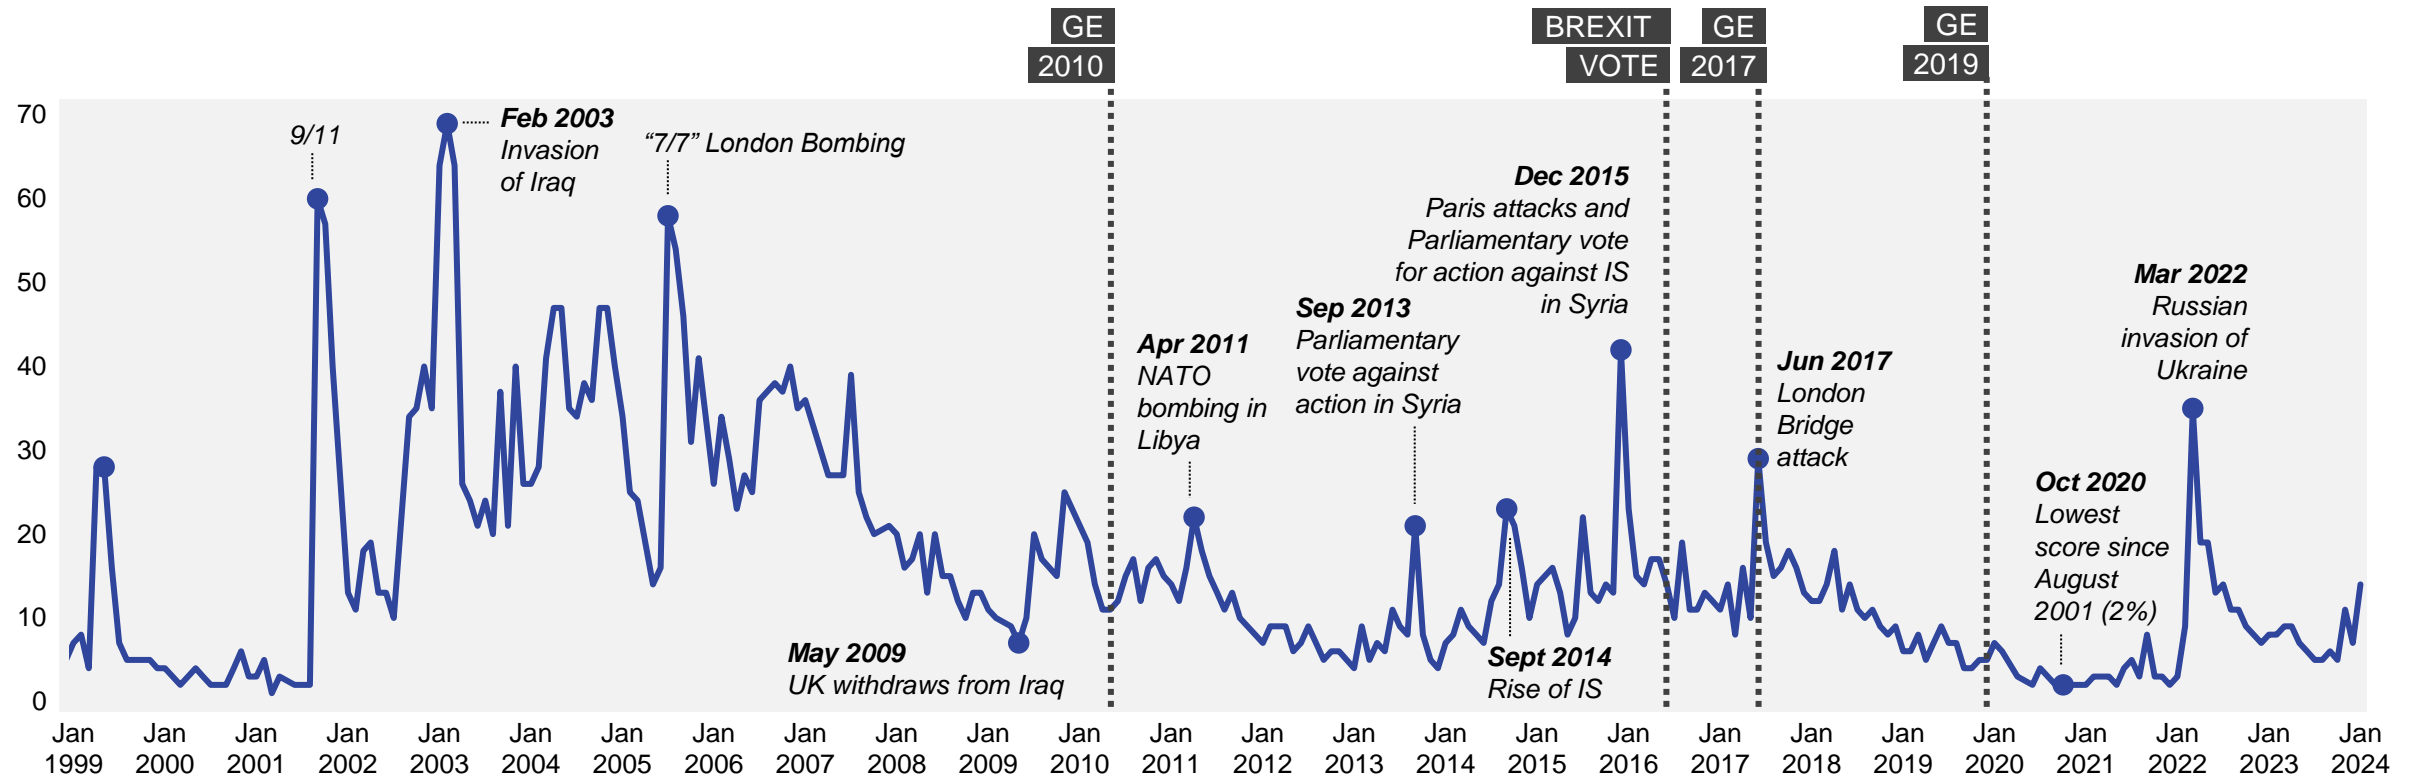

Defence / Foreign Affairs / International terrorism

What do you see as the most/other important issues facing Britain today?

Base: representative sample of c. 1,000 British adults age 18+ each month, interviewed face-to-face in home
N.B. April 2020 data onwards is collected by telephone; previous months are face-to-face

Source: Ipsos Issues Index