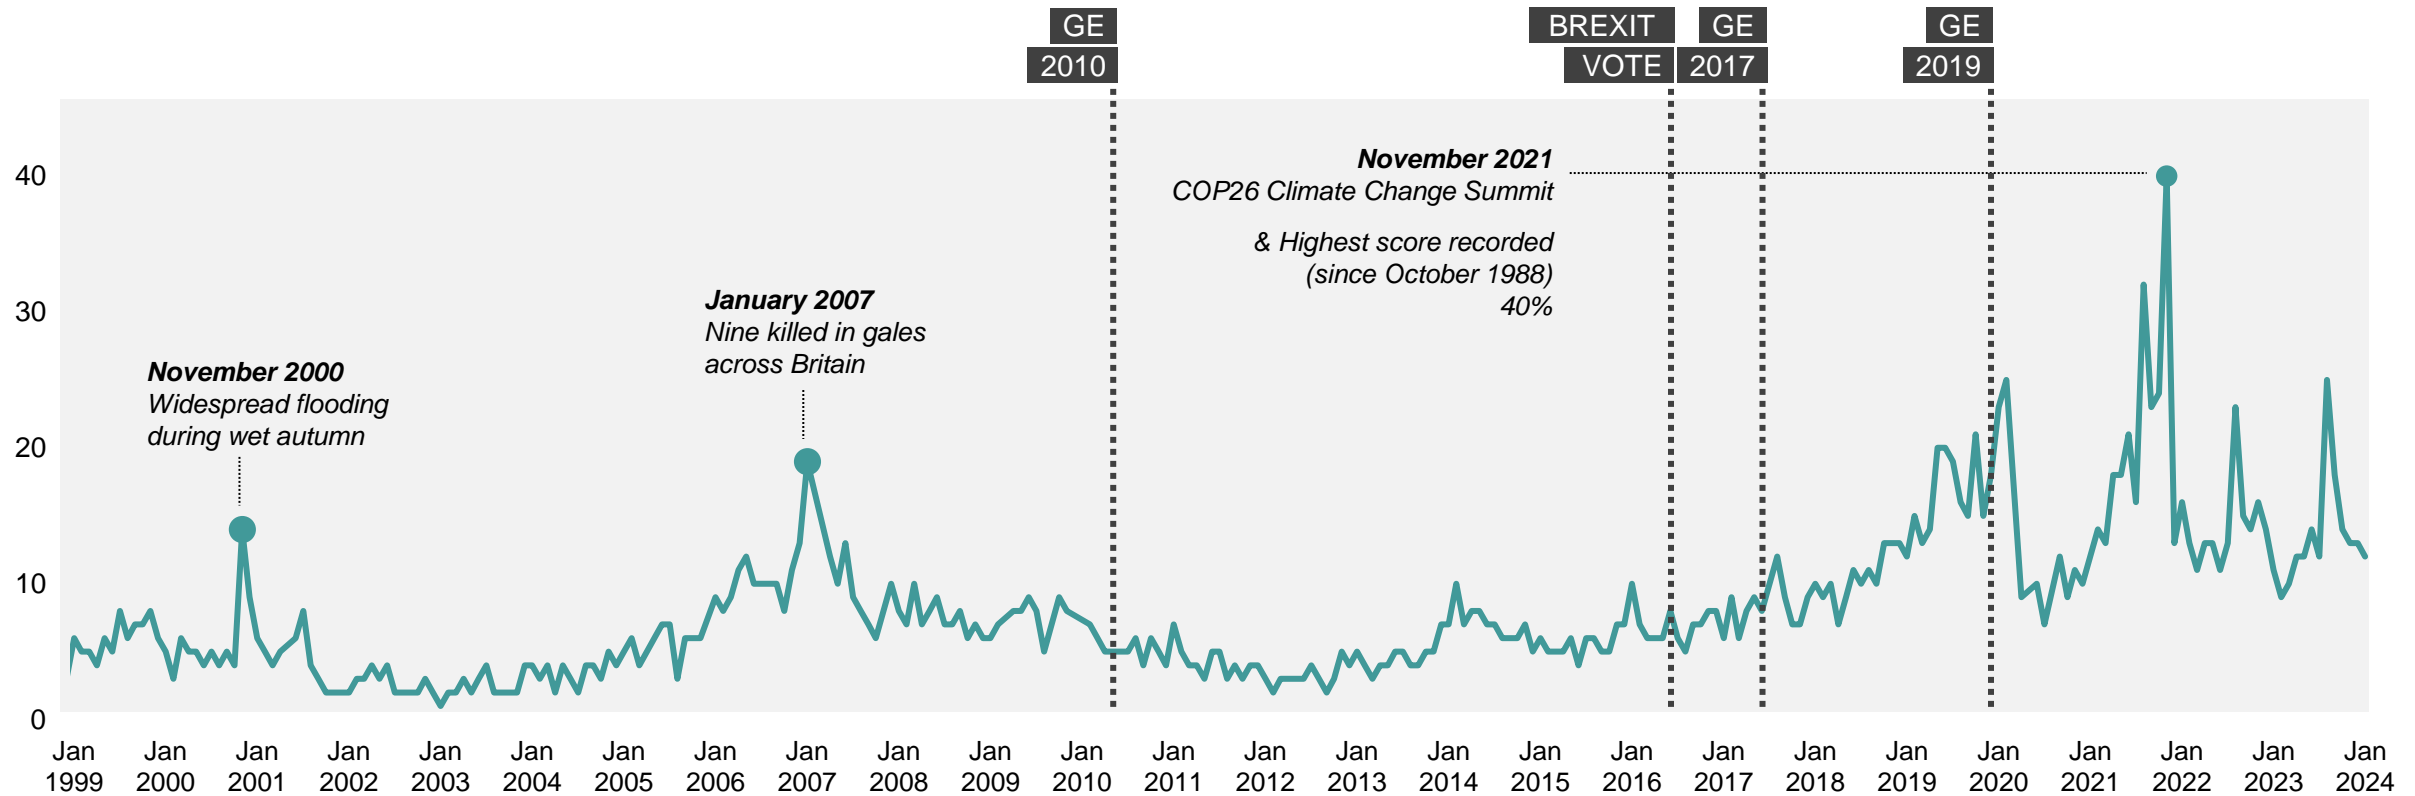

Pollution / Environment / Climate change

What do you see as the most/other important issues facing Britain today?

Base: representative sample of c. 1,000 British adults age 18+ each month, interviewed face-to-face in home
N.B. April 2020 data onwards is collected by telephone; previous months are face-to-face

Source: Ipsos Issues Index