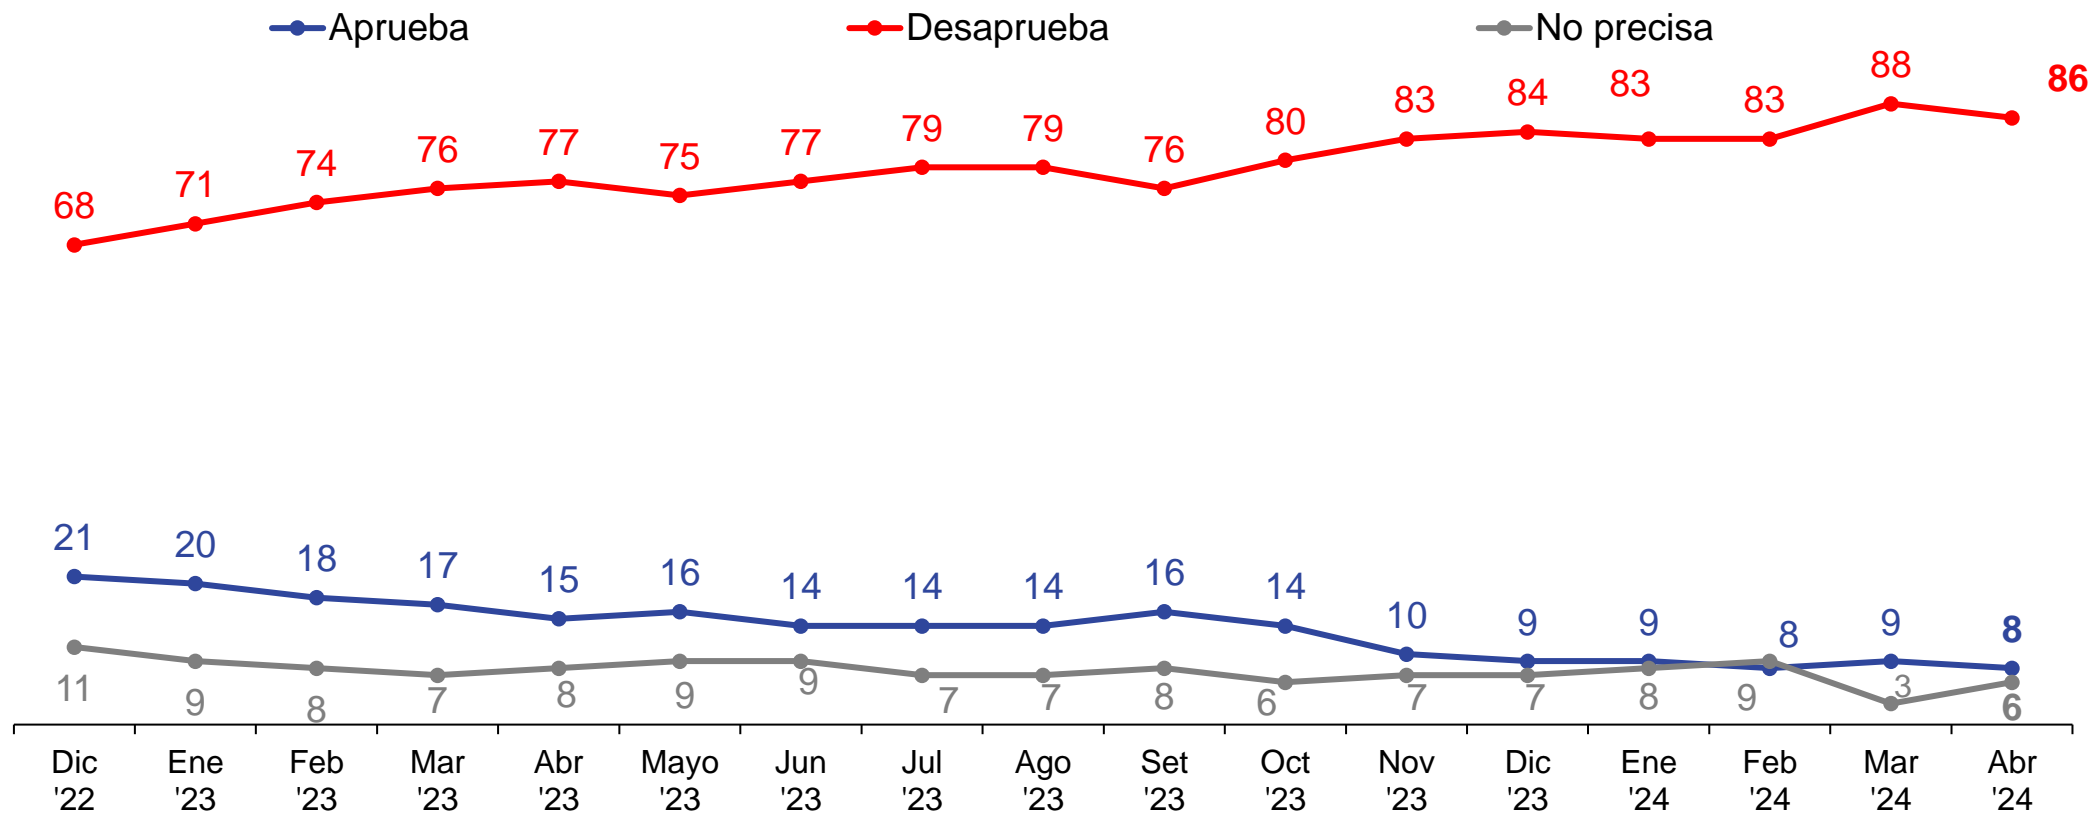

EVALUACIÓN DE LA GESTIÓN PÚBLICA

Evaluación presidencial

En general, ¿diría que aprueba o desaprueba la gestión de la presidenta, Dina Boluarte? (%)

Base: Total de entrevistados
Perú, abril del 2024