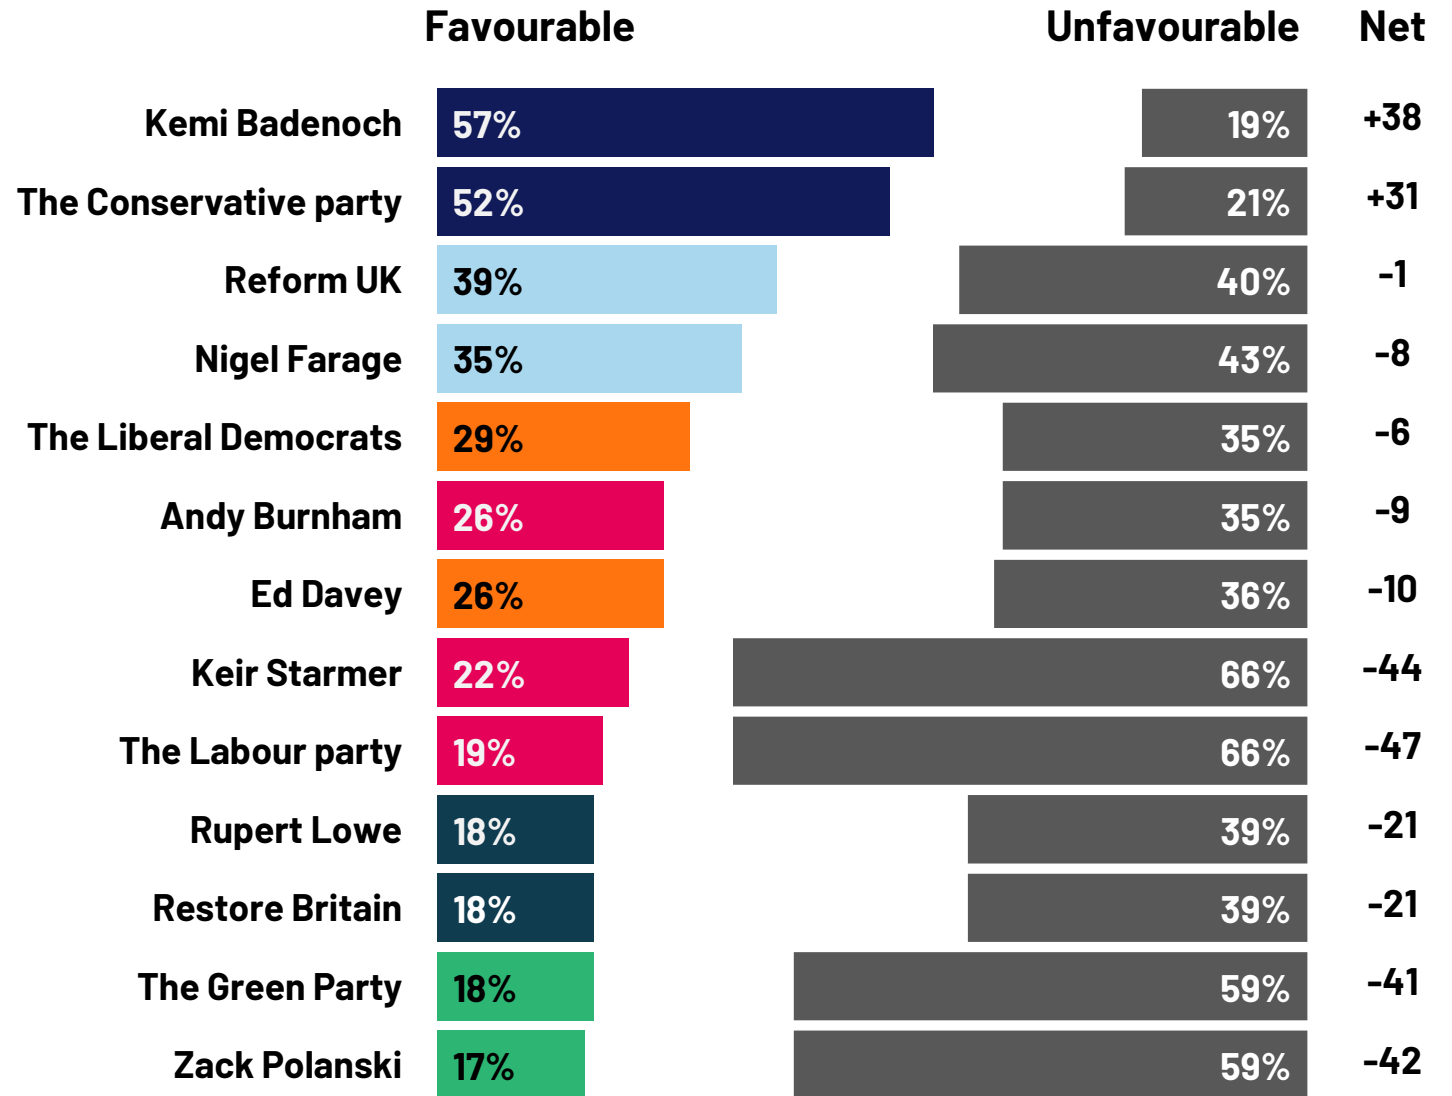

# Favourability towards politicians: Among centre minimalists/ no changers

To what extent, if at all, do you have a favourable or unfavourable opinion of the following politicians and political parties?

Base: 122 Online British adults aged 18+ who are centre minimalists/ no changers

Source: Ipsos Political Pulse, May - June 2026

# Favourability towards politicians: Among right radicals

To what extent, if at all, do you have a favourable or unfavourable opinion of the following politicians and political parties?

Base: 622 Online British adults aged 18+ who are right radicals

# Favourability towards politicians: Among right moderates

To what extent, if at all, do you have a favourable or unfavourable opinion of the following politicians and political parties?

Base: 397 Online British adults aged 18+ who are right moderates