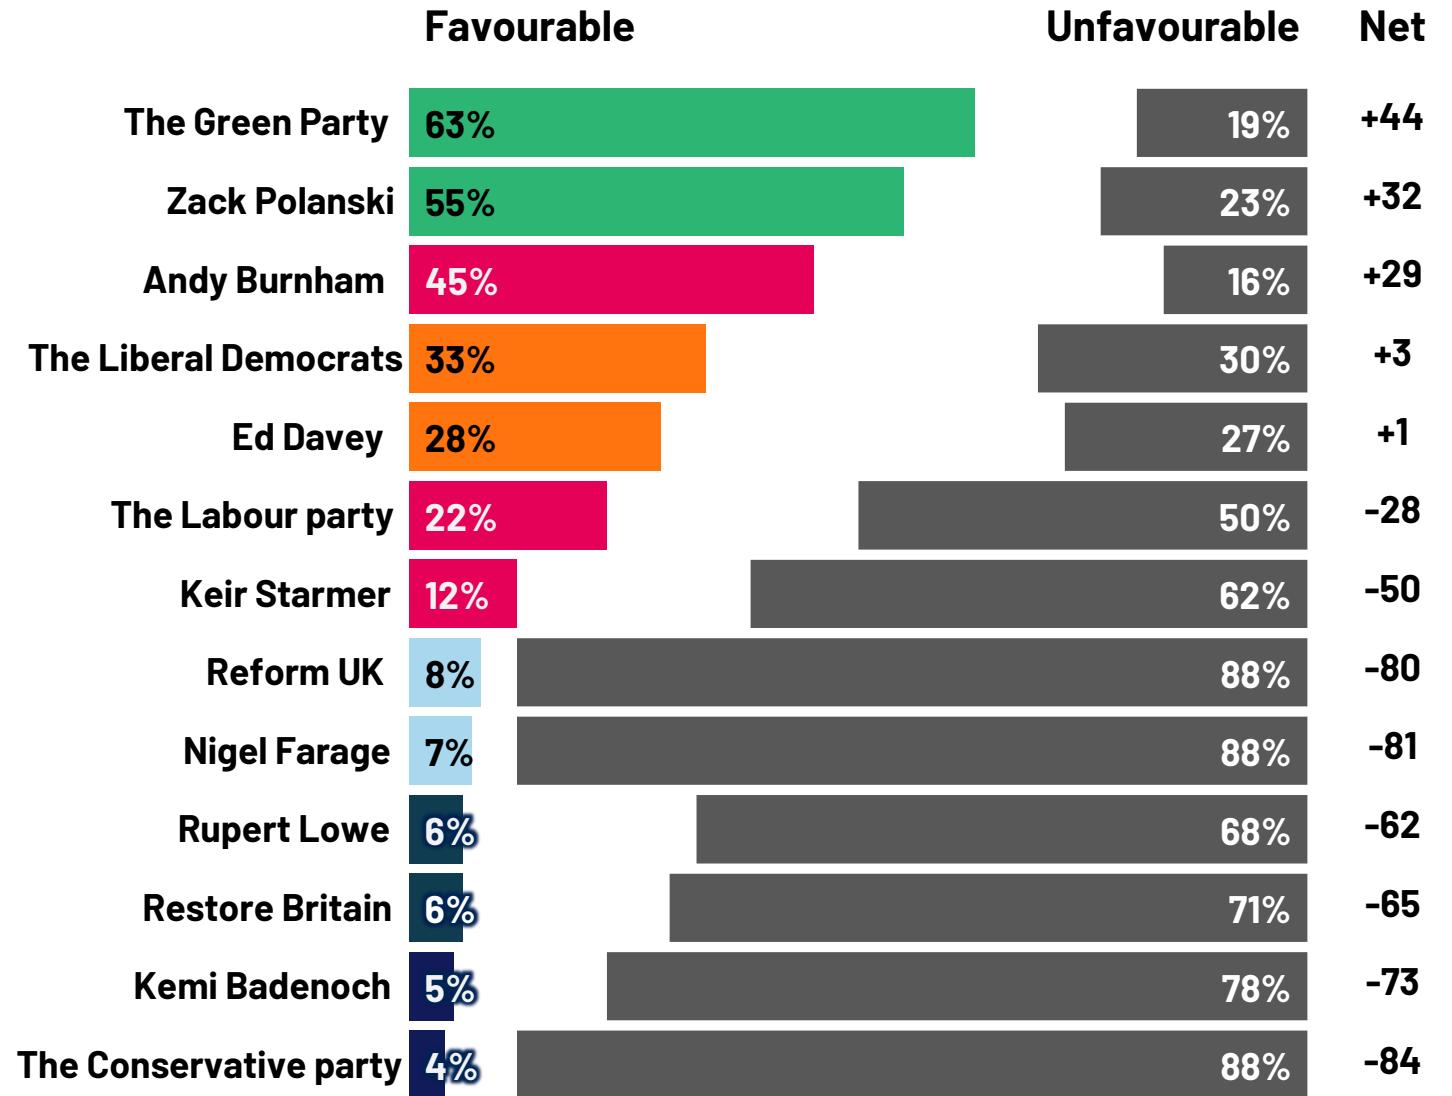

# Political leaning

June 2026

**DOWNING  
STREET SW1**  
CITY OF WESTMINSTER

**WHITEHALL  
SW1**  
CITY OF WESTMINSTER

# Favourability towards politicians: Among left radicals

To what extent, if at all, do you have a favourable or unfavourable opinion of the following politicians and political parties?

Base: 415 Online British adults aged 18+ who are left radicals

# Favourability towards politicians: Among left moderates

To what extent, if at all, do you have a favourable or unfavourable opinion of the following politicians and political parties?

Base: 732 Online British adults aged 18+ who are left moderates