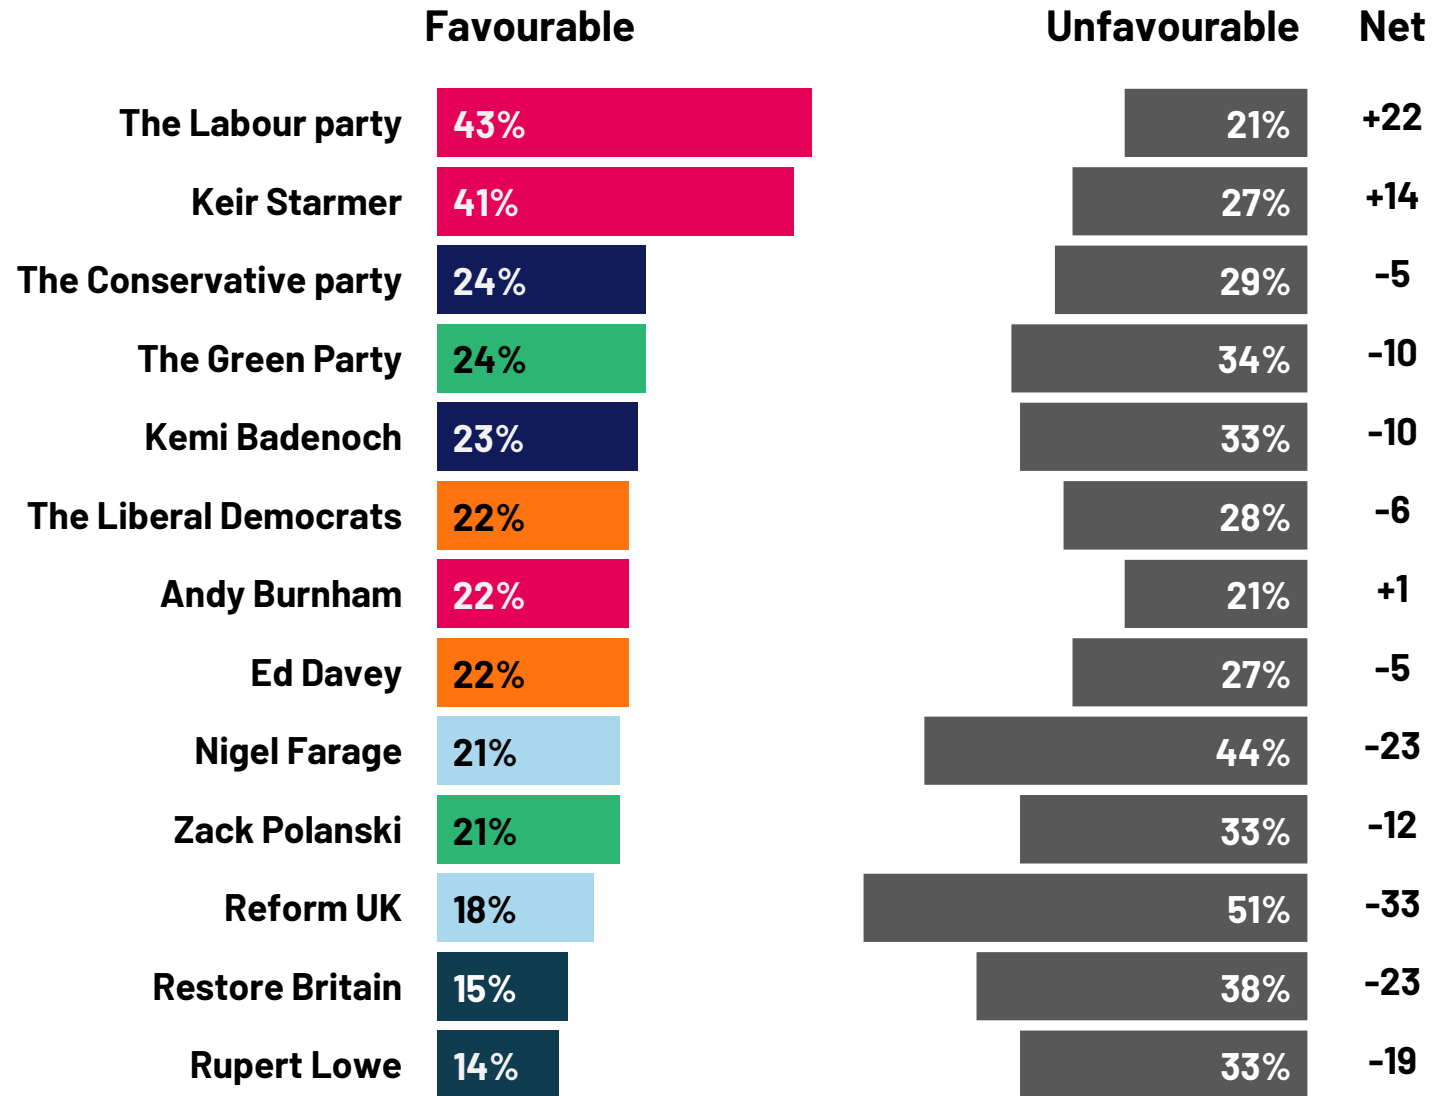

# Favourability towards politicians: Among centre moderates

To what extent, if at all, do you have a favourable or unfavourable opinion of the following politicians and political parties?

Base: 522 Online British adults aged 18+ who are centre radicals

# Favourability towards politicians: Among centre minimalists/ no changers

To what extent, if at all, do you have a favourable or unfavourable opinion of the following politicians and political parties?