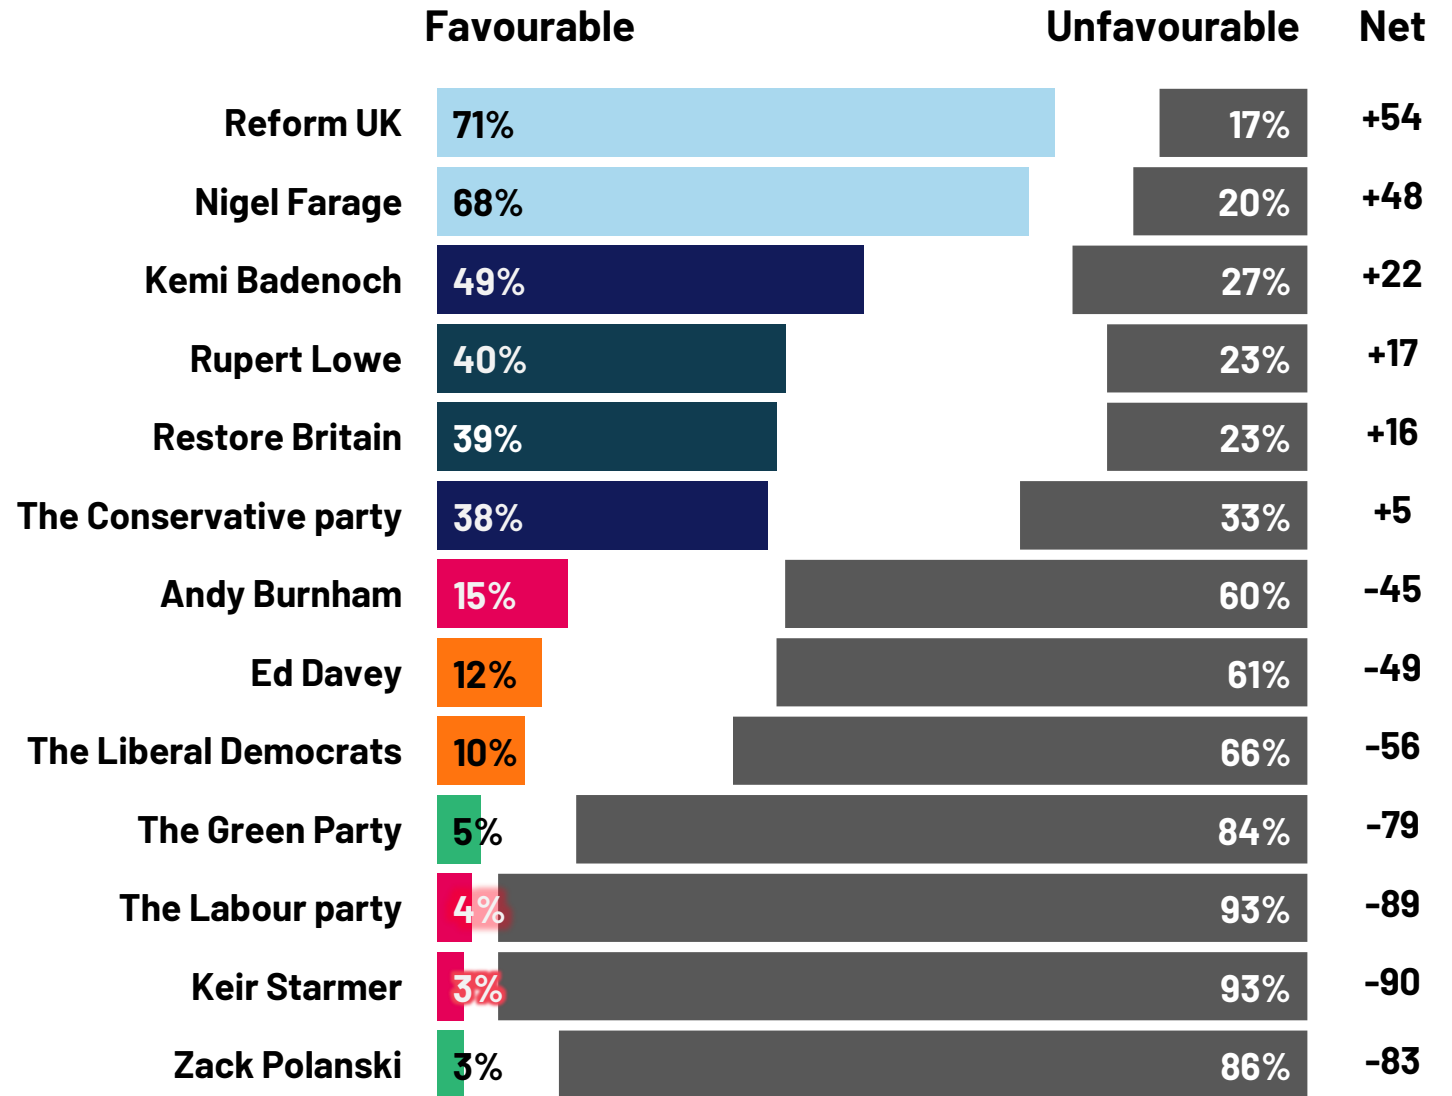

# Favourability towards politicians: Among centre moderates

To what extent, if at all, do you have a favourable or unfavourable opinion of the following politicians and political parties?

Base: 522 Online British adults aged 18+ who are centre radicals

# Favourability towards politicians: Among centre minimalists/ no changers

To what extent, if at all, do you have a favourable or unfavourable opinion of the following politicians and political parties?

Base: 122 Online British adults aged 18+ who are centre minimalists/ no changers

Source: Ipsos Political Pulse, May - June 2026

# Favourability towards politicians: Among right radicals

To what extent, if at all, do you have a favourable or unfavourable opinion of the following politicians and political parties?

Base: 622 Online British adults aged 18+ who are right radicals