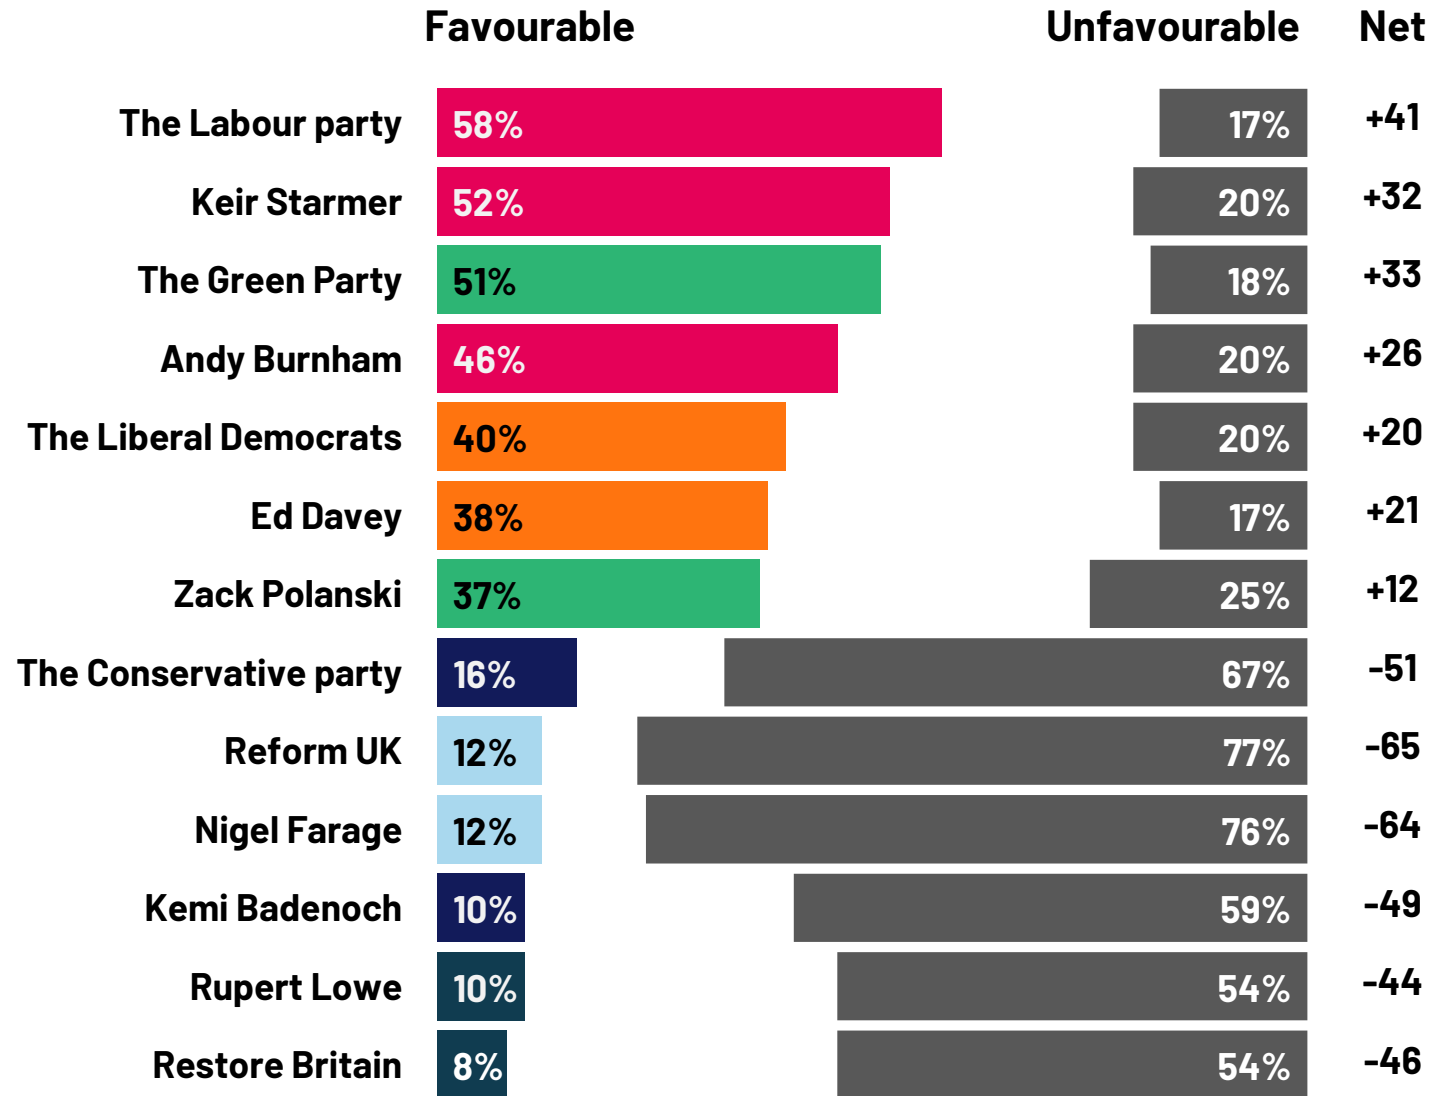

# Favourability towards politicians: Among left radicals

To what extent, if at all, do you have a favourable or unfavourable opinion of the following politicians and political parties?

Base: 415 Online British adults aged 18+ who are left radicals

# Favourability towards politicians: Among left moderates

To what extent, if at all, do you have a favourable or unfavourable opinion of the following politicians and political parties?

Base: 732 Online British adults aged 18+ who are left moderates

# Favourability towards politicians: Among left minimalists/ no changers

To what extent, if at all, do you have a favourable or unfavourable opinion of the following politicians and political parties?

Base: 156 Online British adults aged 18+ who are left minimalists/ no changers