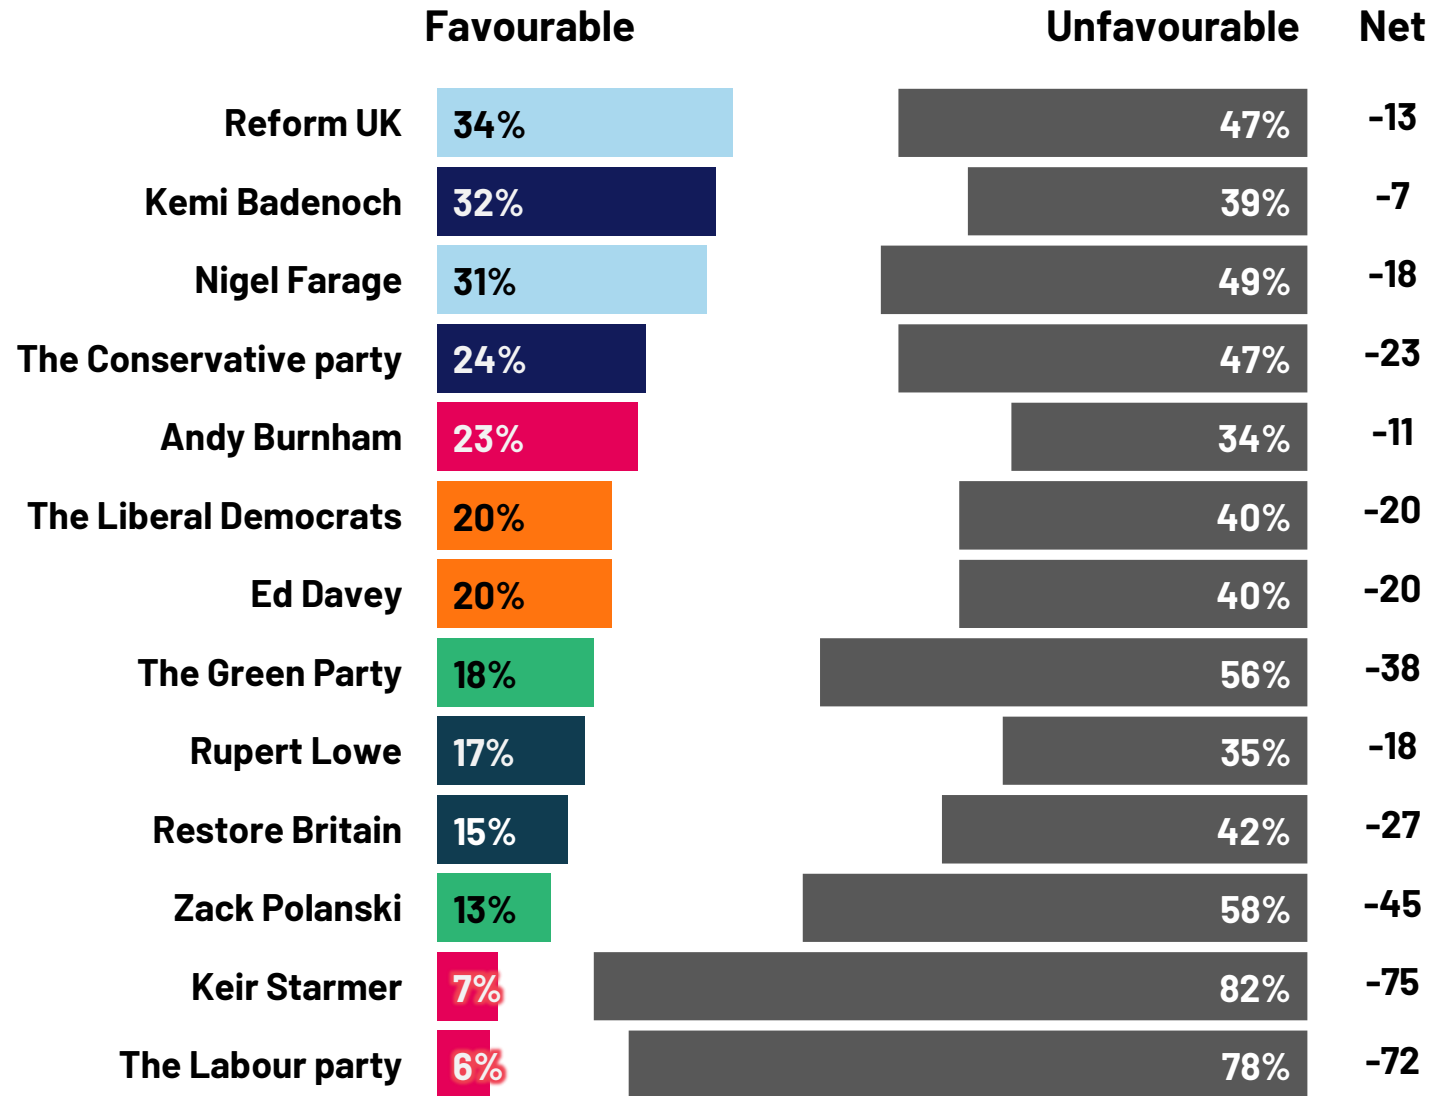

# Favourability towards politicians: Among left moderates

To what extent, if at all, do you have a favourable or unfavourable opinion of the following politicians and political parties?

Base: 732 Online British adults aged 18+ who are left moderates

# Favourability towards politicians: Among left minimalists/ no changers

To what extent, if at all, do you have a favourable or unfavourable opinion of the following politicians and political parties?

Base: 156 Online British adults aged 18+ who are left minimalists/ no changers

# Favourability towards politicians: Among centre radicals

To what extent, if at all, do you have a favourable or unfavourable opinion of the following politicians and political parties?

Base: 494 Online British adults aged 18+ who are centre radicals