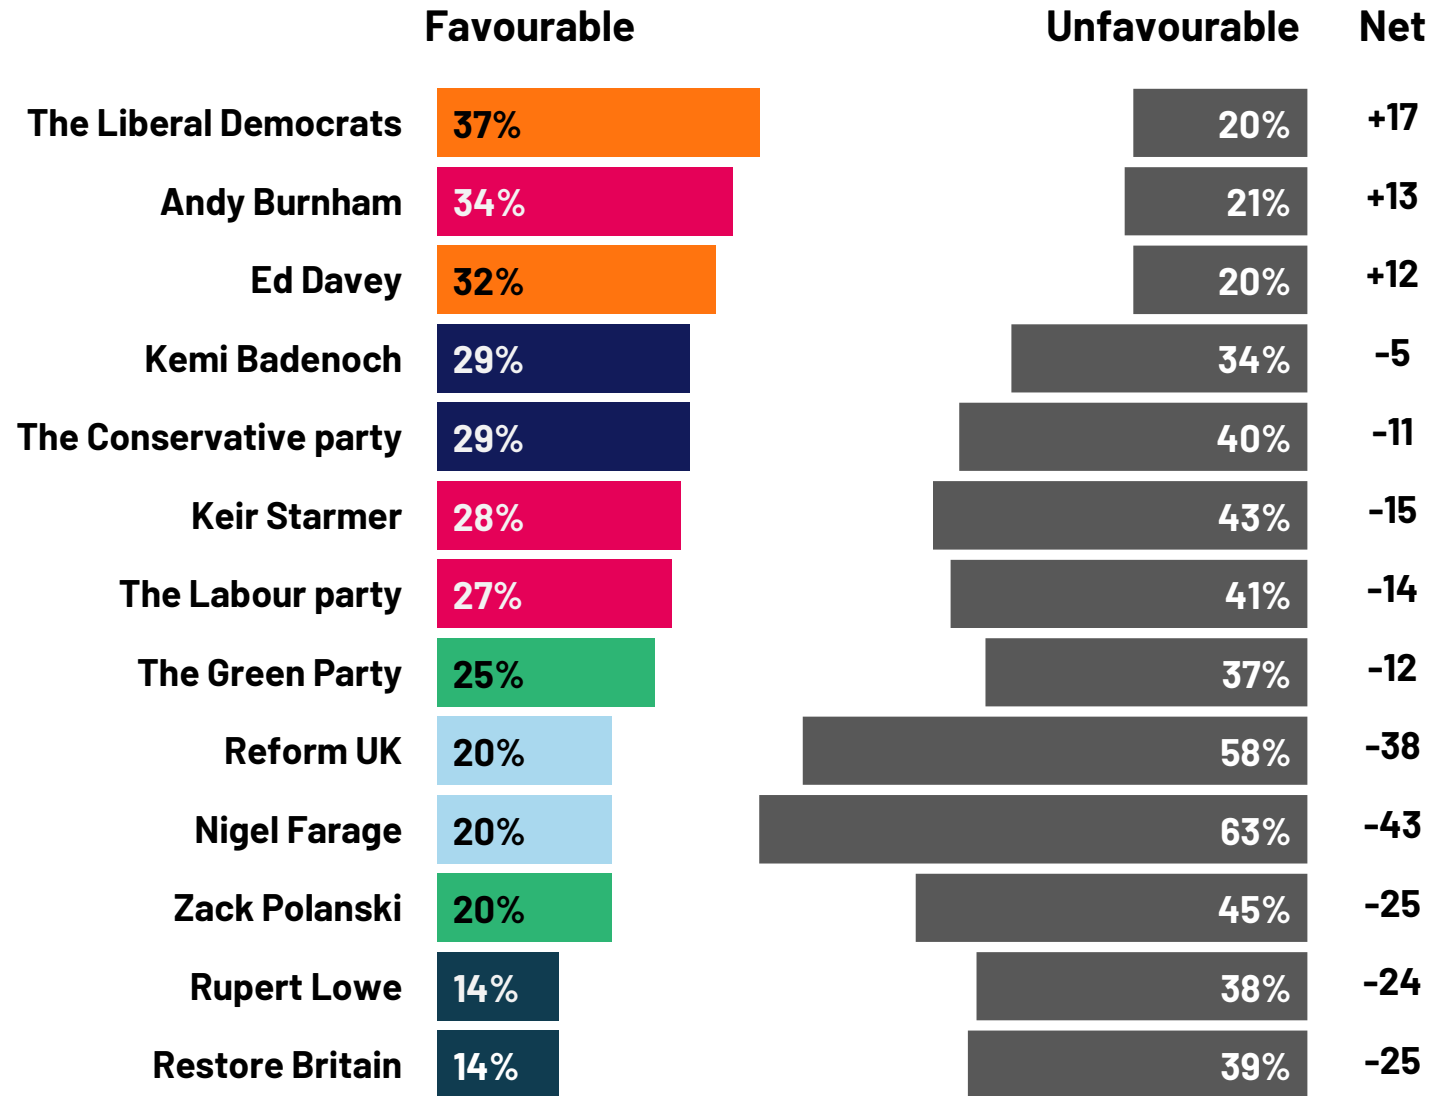

# Favourability towards politicians: Among left moderates

To what extent, if at all, do you have a favourable or unfavourable opinion of the following politicians and political parties?

Base: 732 Online British adults aged 18+ who are left moderates

# Favourability towards politicians: Among left minimalists/ no changers

To what extent, if at all, do you have a favourable or unfavourable opinion of the following politicians and political parties?

Base: 156 Online British adults aged 18+ who are left minimalists/ no changers

# Favourability towards politicians: Among centre radicals

To what extent, if at all, do you have a favourable or unfavourable opinion of the following politicians and political parties?

Base: 494 Online British adults aged 18+ who are centre radicals

# Favourability towards politicians: Among centre moderates

To what extent, if at all, do you have a favourable or unfavourable opinion of the following politicians and political parties?

Base: 522 Online British adults aged 18+ who are centre radicals