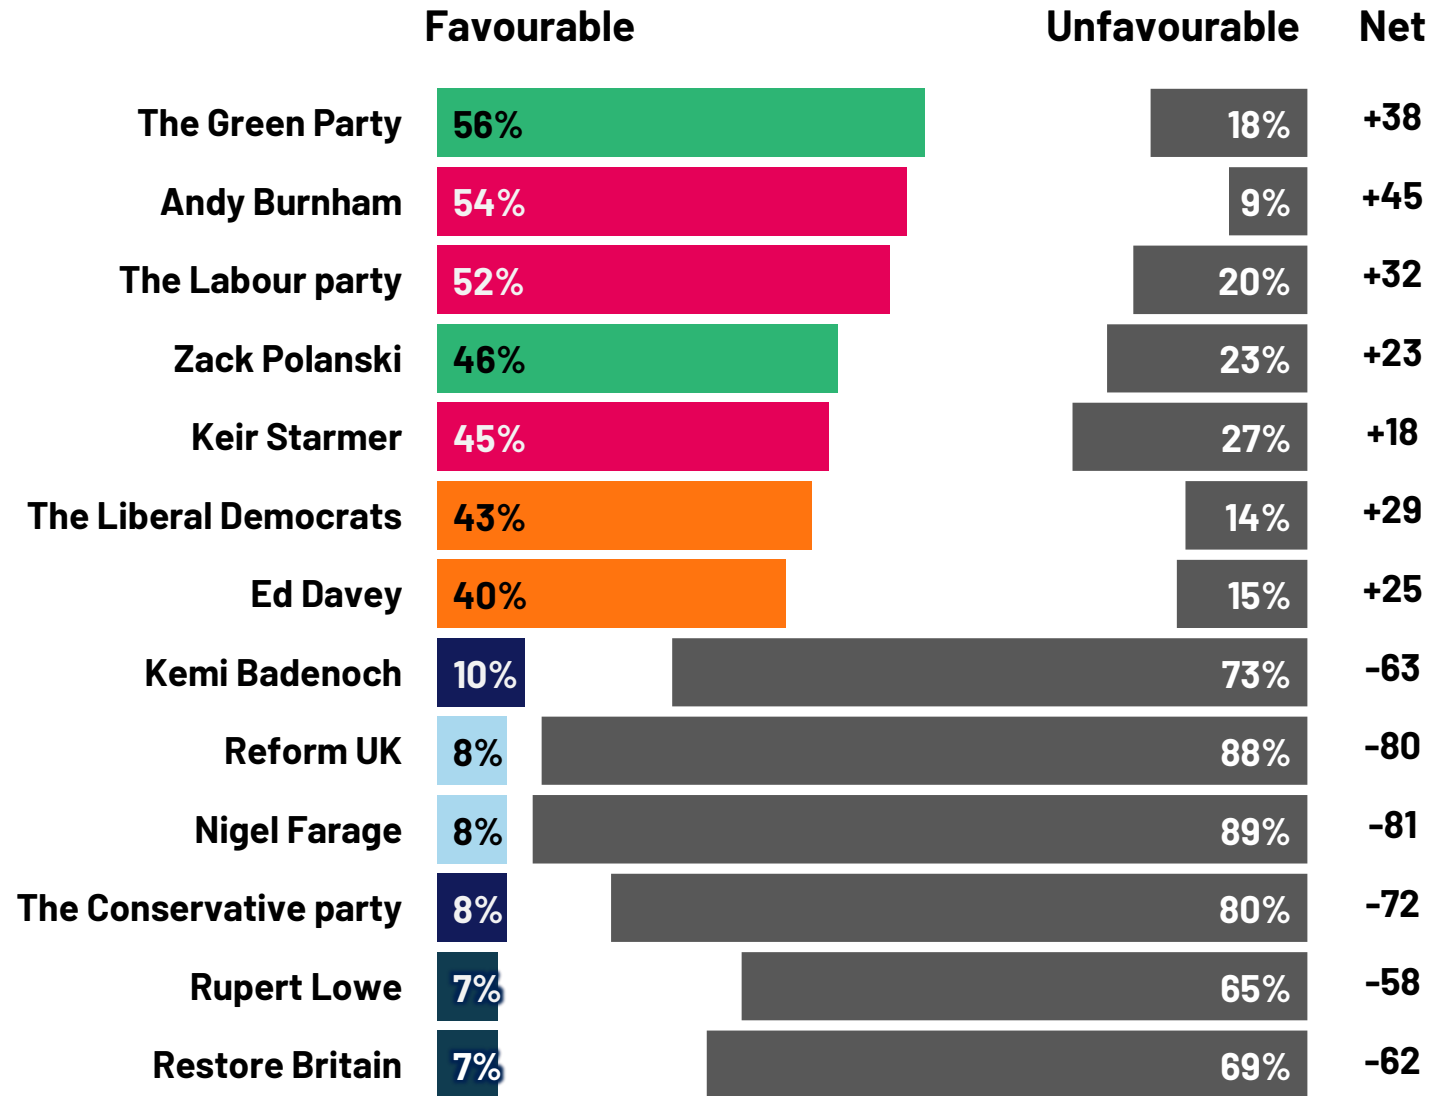

# Favourability towards politicians: Among left radicals

To what extent, if at all, do you have a favourable or unfavourable opinion of the following politicians and political parties?

Base: 415 Online British adults aged 18+ who are left radicals

# Favourability towards politicians: Among left moderates

To what extent, if at all, do you have a favourable or unfavourable opinion of the following politicians and political parties?

Base: 732 Online British adults aged 18+ who are left moderates