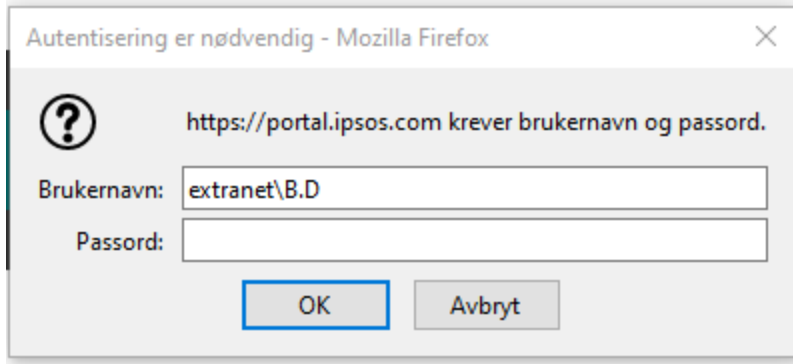

Step 2: Lag ditt EGET passord!

Merk hvis du ønsker lag ditt EGET passord må du vente i 24 timer fra siste endring!!!

Portal Help, Change Password

Ipsos HOME NORSK MONITOR ANALYSEPORTAL PORTAL HELP

Search... Search

Change Password
User Guides

VELKOMMEN

Velkommen til din personlige hjemmeside hos Ipsos. I temalinjen på toppen her kan du se den eller de portalene hos Ipsos som du har tilgang til

Under PORTAL HJELP finner du instruks for hvordan du kan skifte til personlig passord hvis du ønsker det

Husk å bookmerke din «hjemmeside hos Ipsos» i din nettleser. NB! Ulike portaler kan oppføre seg ulikt i ulike nettlesere og brukeropsett. Vi har erfaring med at Google Chrome som oftest fungerer bra og anbefaler den.

NORSK MONITOR

Norsk Monitors hovedportal kommer du til ved å klikke på NORSK MONITOR. Inne i denne portalen kan også du også åpne Norsk Monitors Analyseportal slik at begge portalene er åpne samtidig og du raskt kan veksle mellom dem

For det tilfellet at det oppstår feil eller at denne løsningen går tregt hos deg har vi også lagt ut en direkte link til denne portalen «Analyseportal»