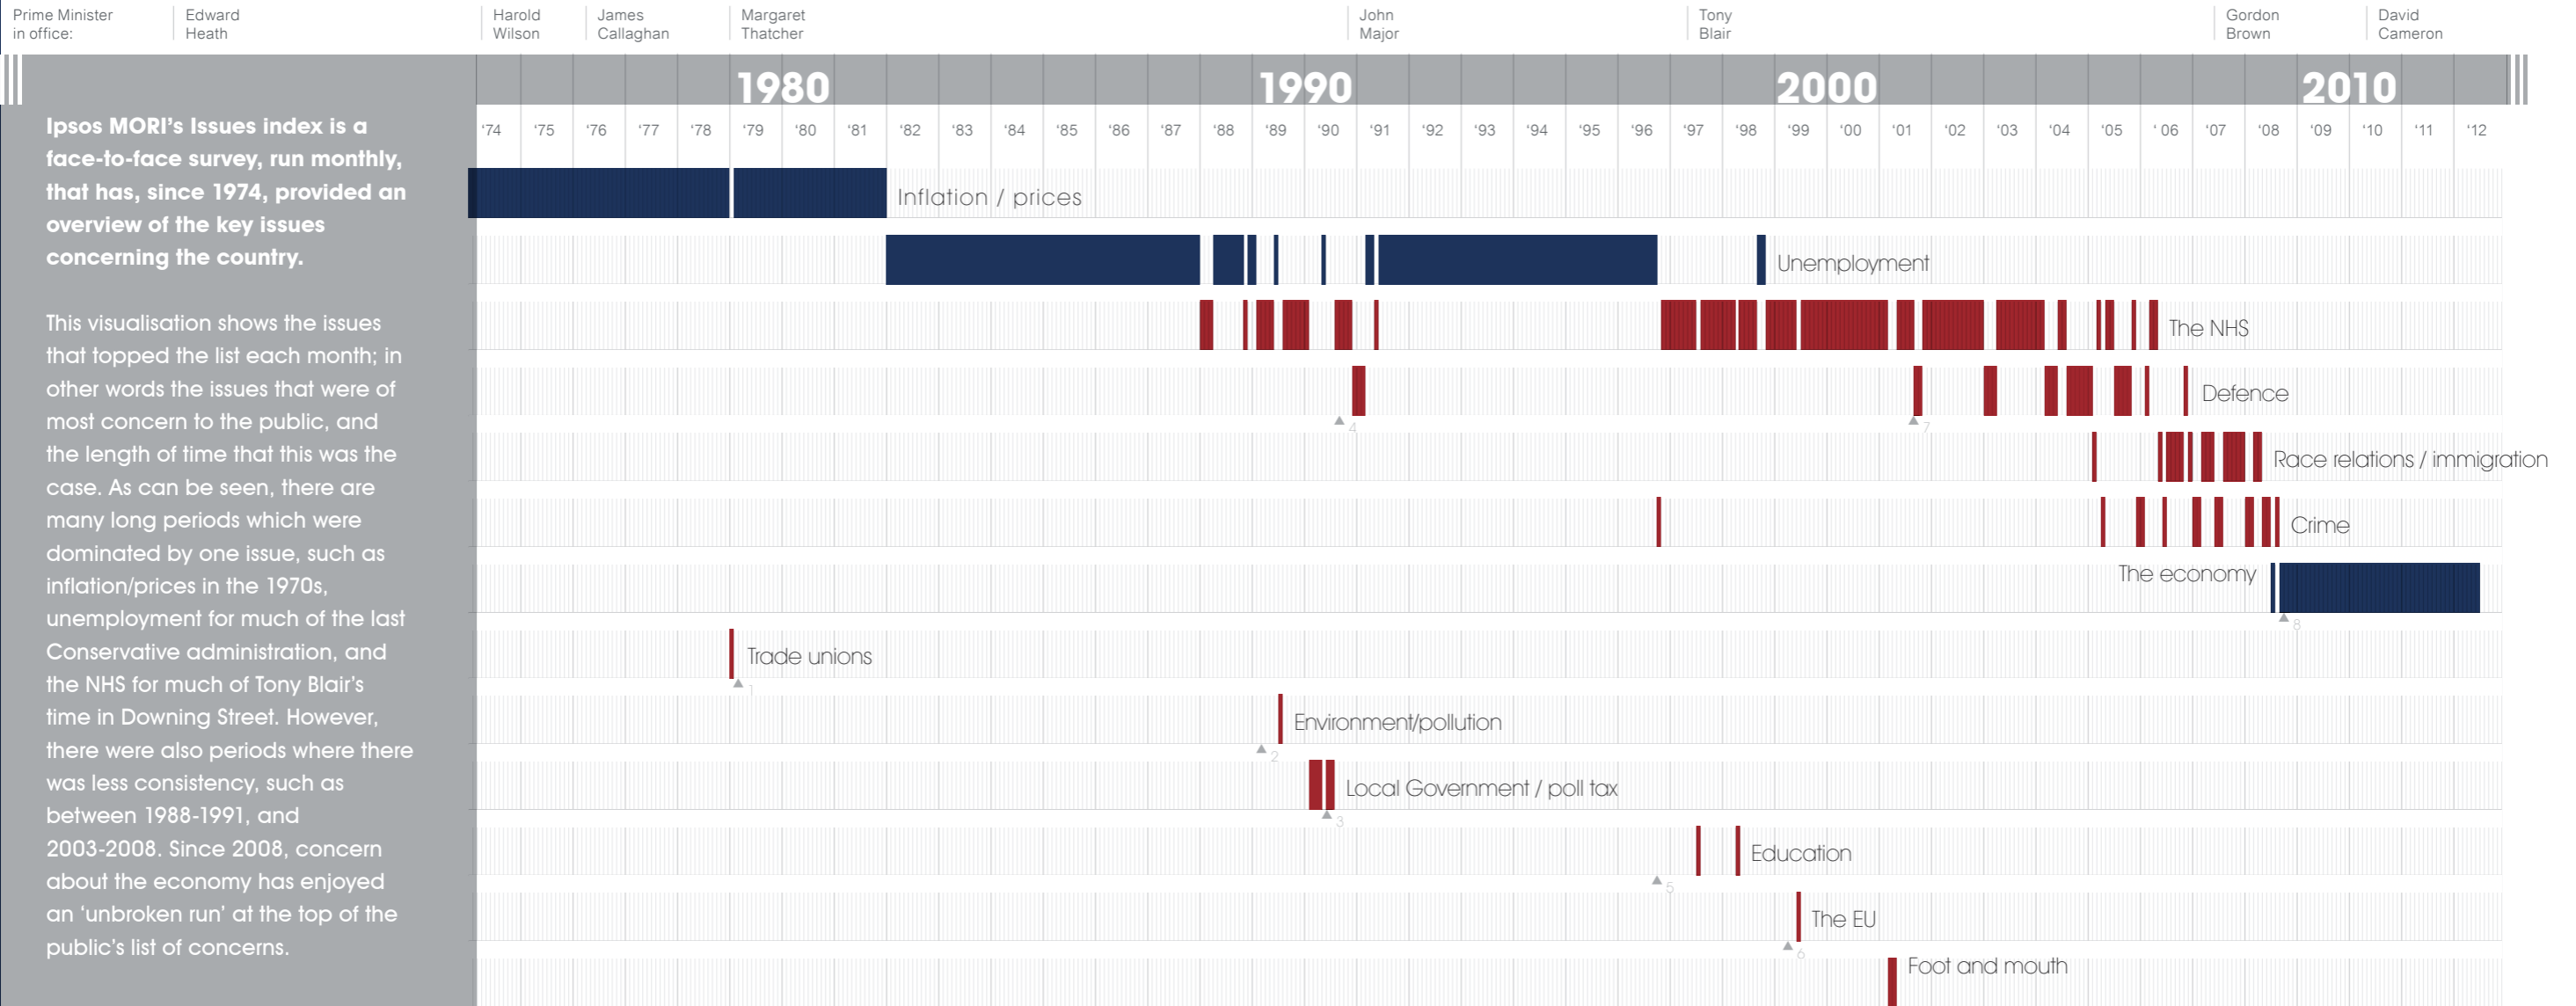

THE ISSUES INDEX

1974-2012

The most important issues of the last three decades

To see the complete Ipsos MORI Issues Index visit:
www.ipsos-mori.com/issues-index-archive

Economic issues | **Other issues**

BASE: c. 1,000 - 2,000 GB adults 18+ in each poll, face to face interviews

01.	02.	03.	04.	05.	06.	07.	08.
January 1979	January 1989	March 1990	September 1990	October 1996	April 1999	September 2001	October 2008
The Winter of Discontent	The Montreal Protocol The phasing out of CFCs comes into effect	The poll tax riots	The Gulf War	Blair: "Education, education, education"	Debate on Britain's membership of a single currency	9/11	UK bank bailout