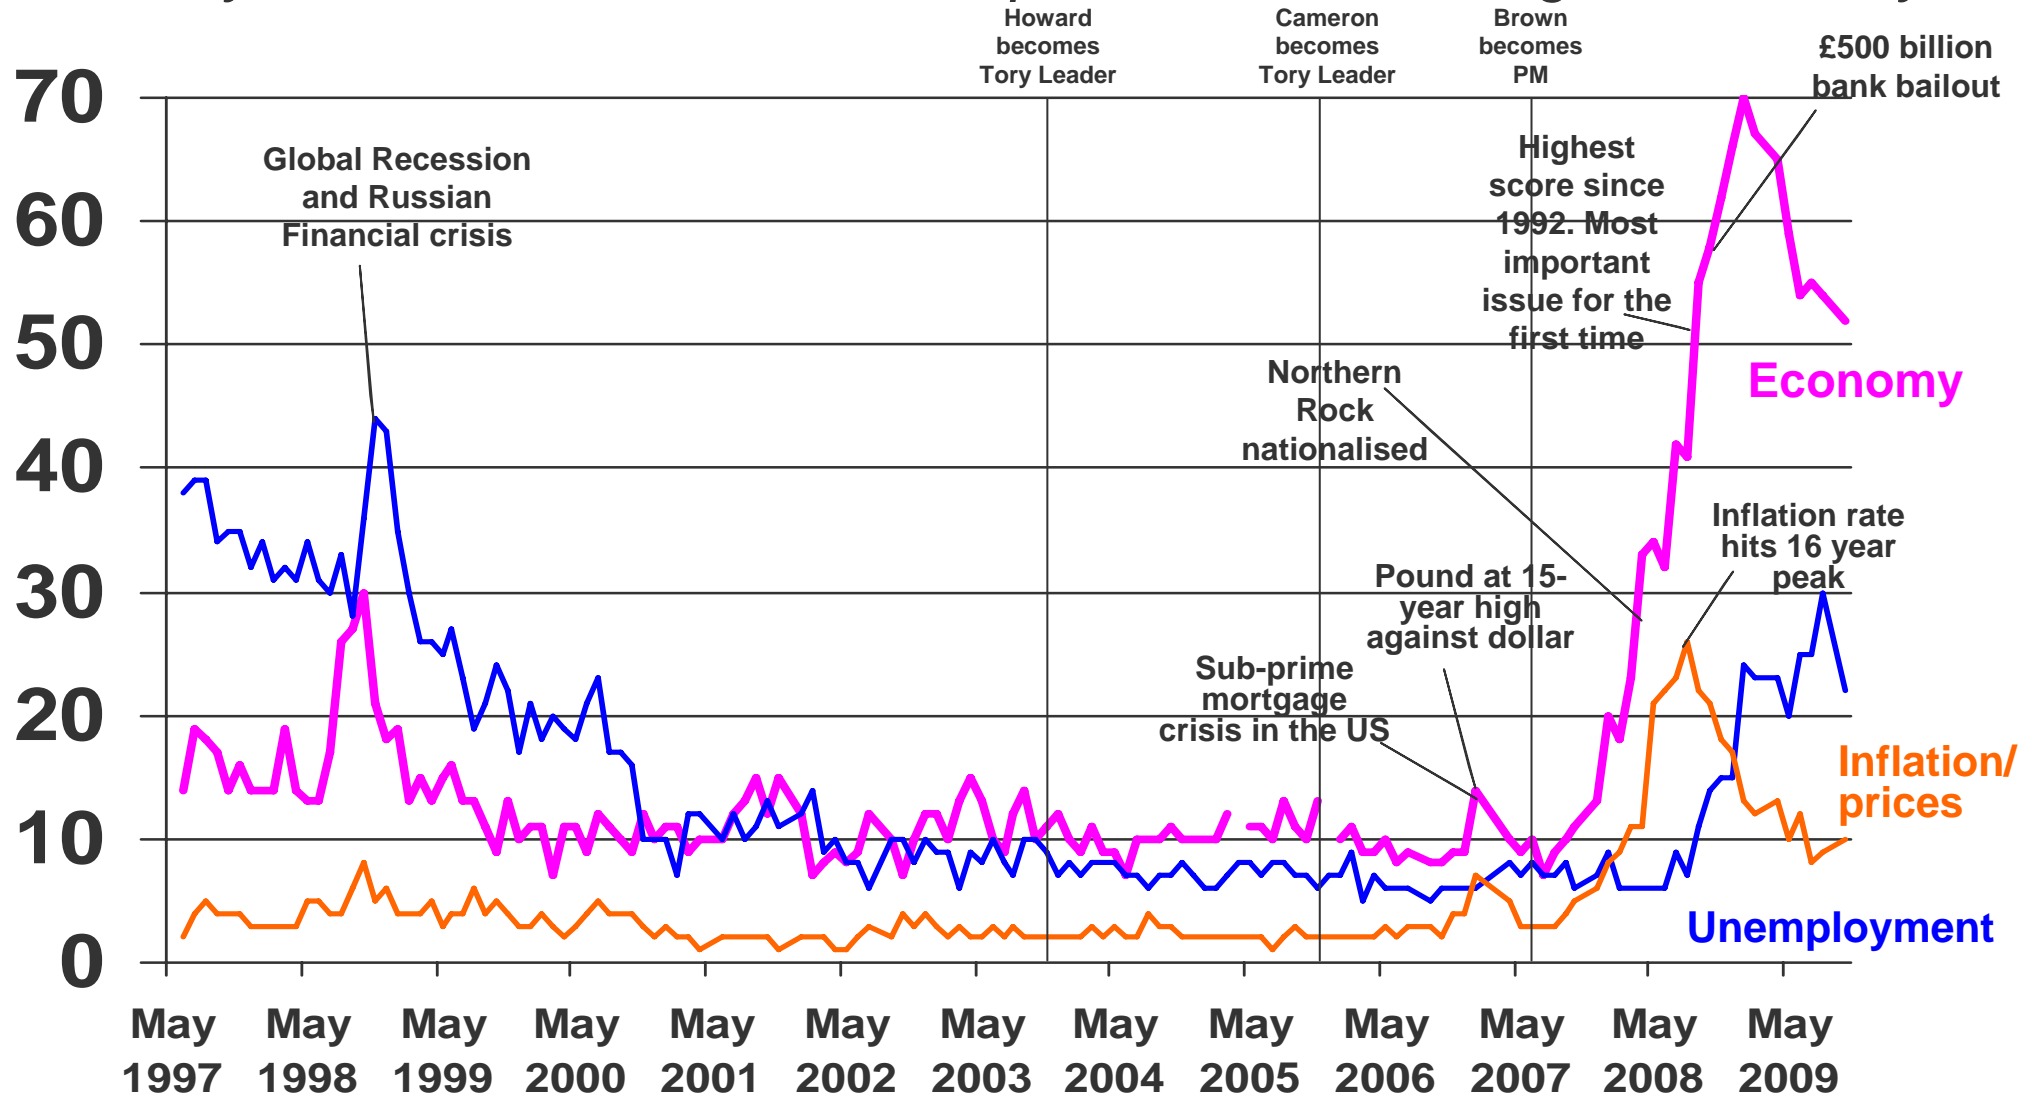

Issues Facing Britain: Economy vs. Unemployment vs. Inflation/Prices

What do you see as the most/other important issues facing Britain today?

Ipsos MORI Base: representative sample of c.1,000 British adults age 18+ each month, interviewed face-to-face in home

Source: Ipsos MORI Issues Index