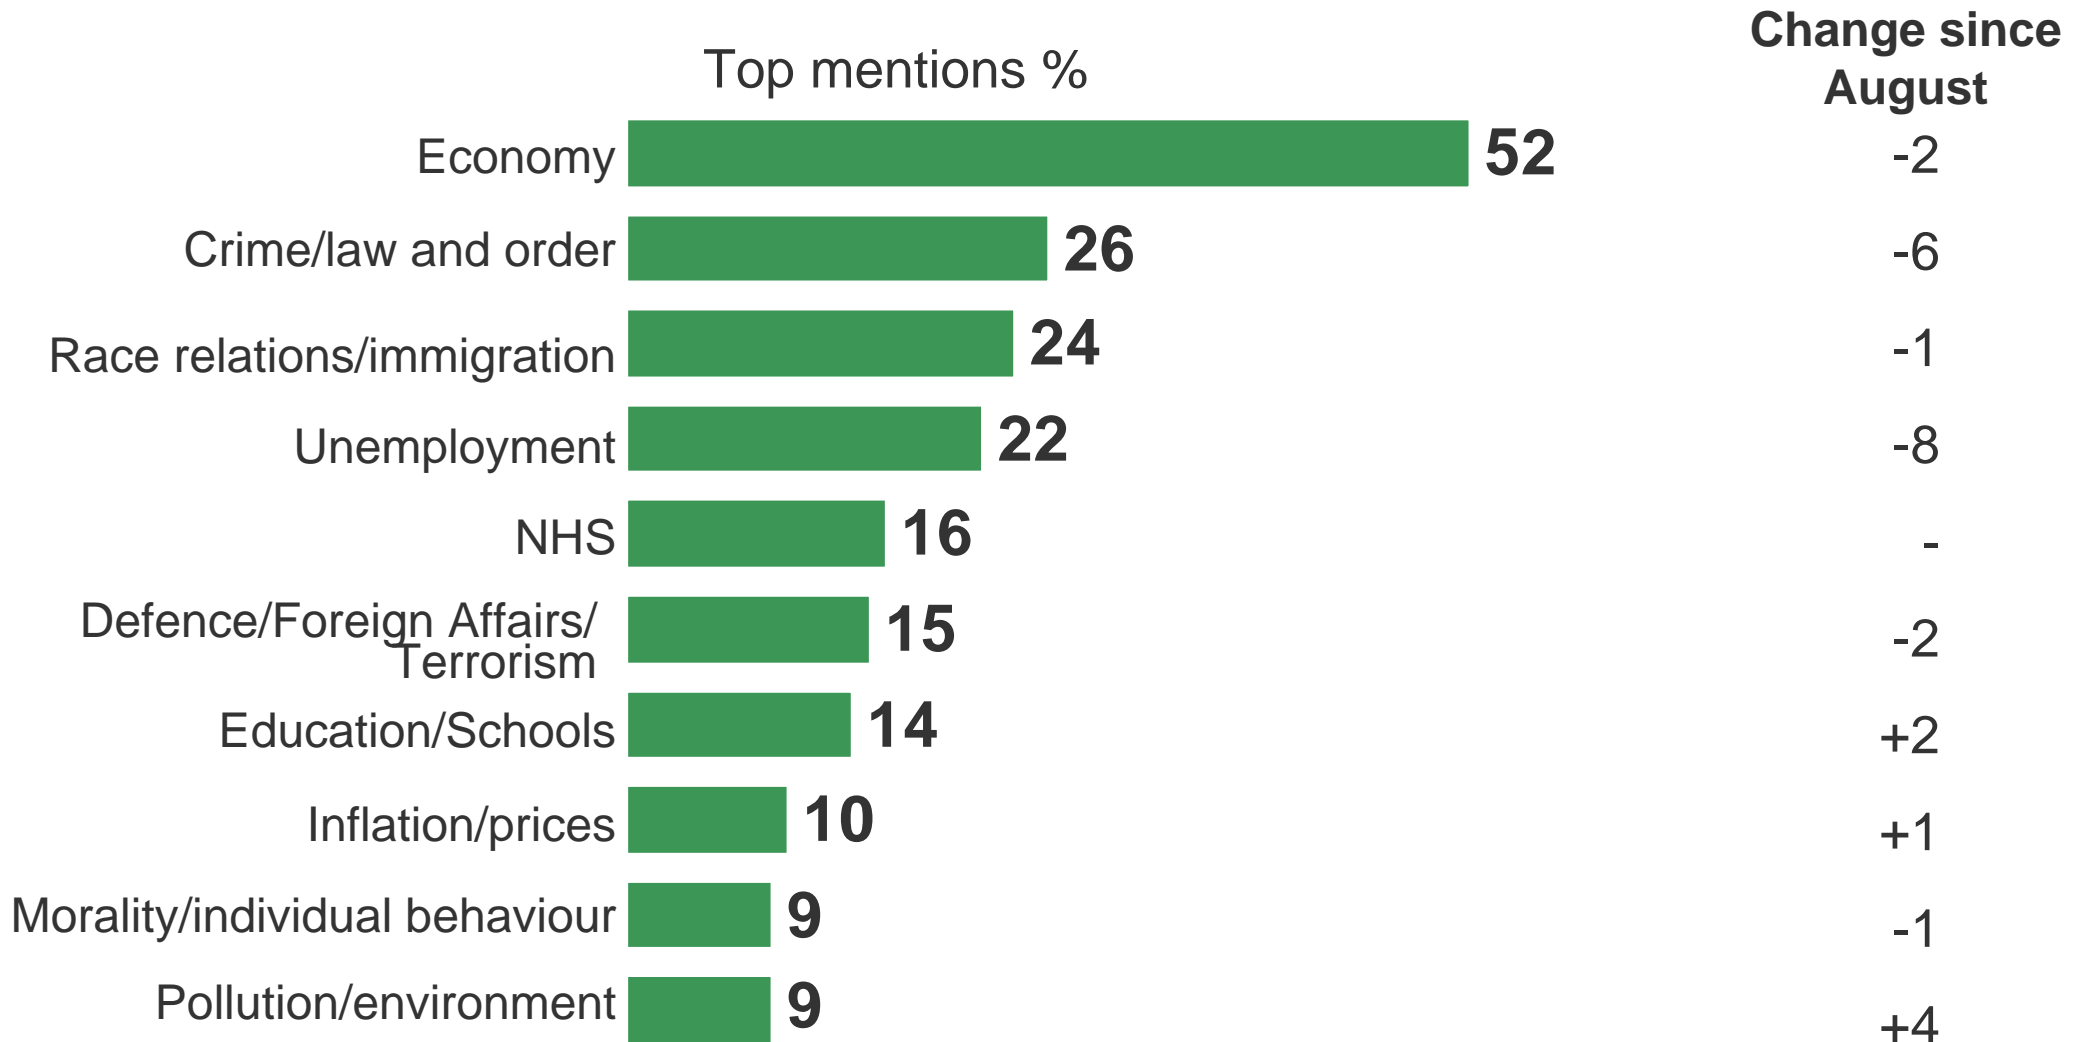

*What would you say is the most important issue facing Britain today?
What do you see as other important issues facing Britain today?*

Issues Facing Britain: Long Term Trends (current top 5)

What do you see as the most/other important issues facing Britain today?

Ipsos MORI Base: representative sample of c.1,000 British adults age 18+ each month, interviewed face-to-face in home

Source: Ipsos MORI Issues Index

Issues Facing Britain: Economy / Economic situation

What do you see as the most/other important issues facing Britain today?