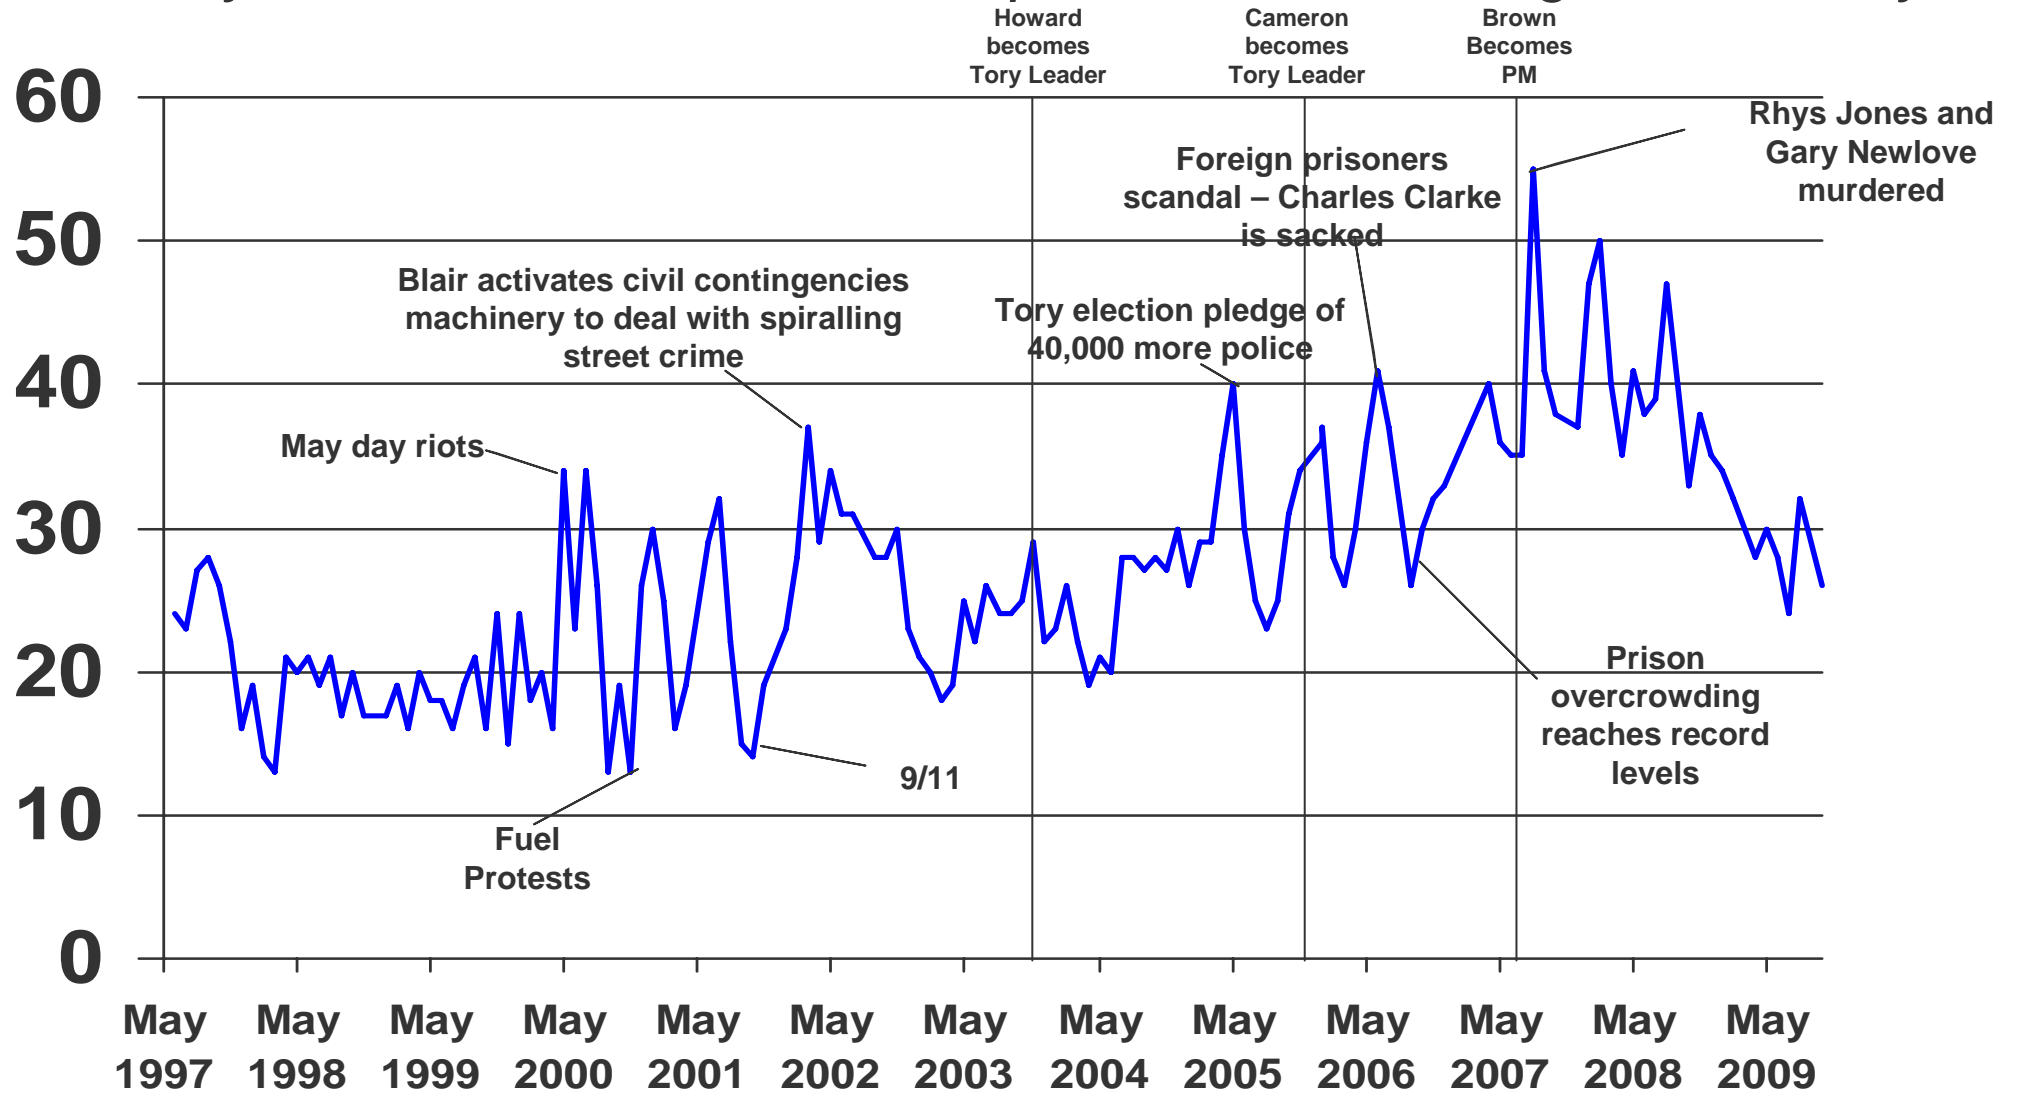

What do you see as the most/other important issues facing Britain today?

Ipsos MORI Base: representative sample of c.1,000 British adults age 18+ each month, interviewed face-to-face in home

Source: Ipsos MORI Issues Index 

Issues Facing Britain: Defence / Foreign Affairs / International terrorism

What do you see as the most/other important issues facing Britain today?

Ipsos MORI Base: representative sample of c.1,000 British adults age 18+ each month, interviewed face-to-face in home

Source: Ipsos MORI Issues Index 

Issues Facing Britain: Crime / Law & Order / Violence / Vandalism / ASB

What do you see as the most/other important issues facing Britain today?

Ipsos MORI Base: representative sample of c.1,000 British adults age 18+ each month, interviewed face-to-face in home