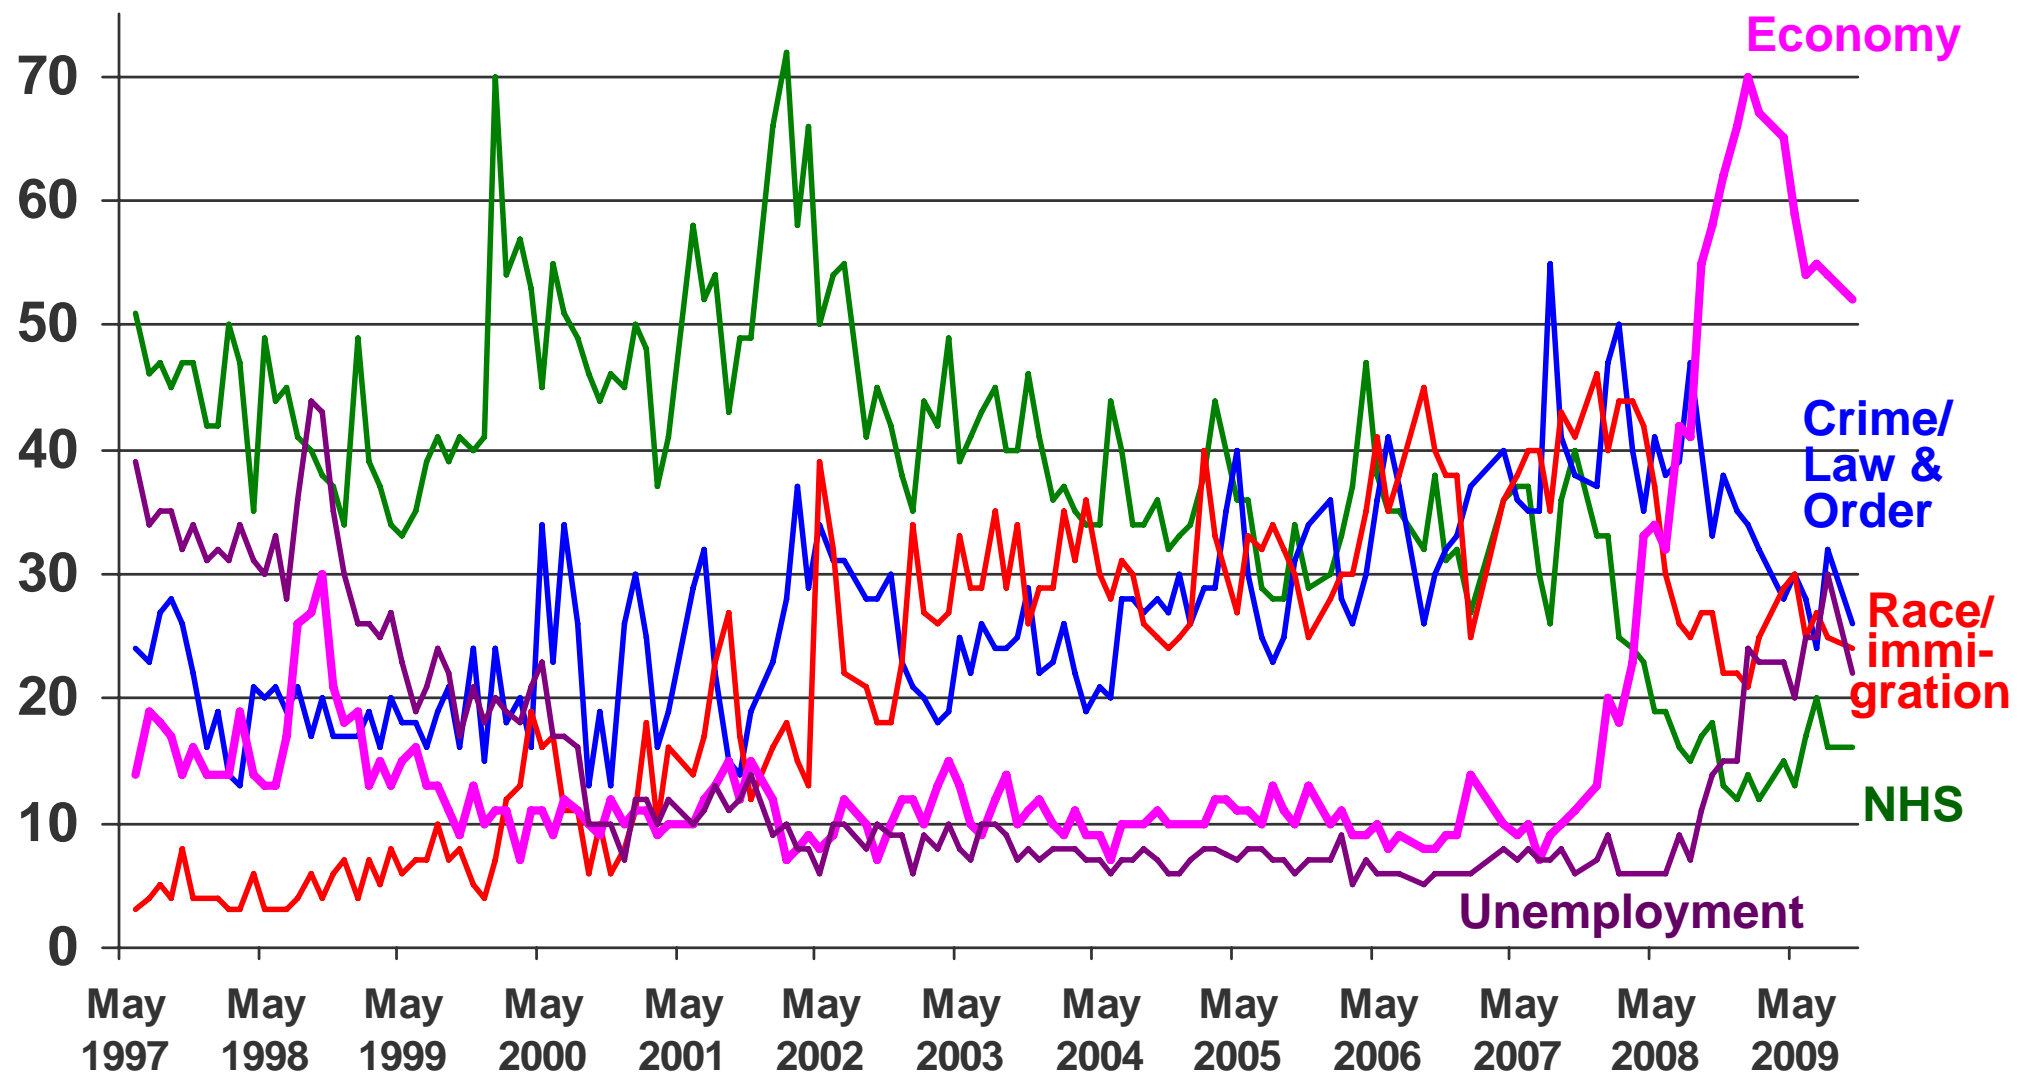

Ipsos MORI Issues Index

October 2009

Contacts:

Julia.Clark@ipsos-mori.com

Jerry.Latter@ipsos-mori.com

020 7347 3000

Ipsos MORI

Issues facing Britain: October 2009

*What would you say is the most important issue facing Britain today?
What do you see as other important issues facing Britain today?*

Issues Facing Britain: Long Term Trends (current top 5)

What do you see as the most/other important issues facing Britain today?

Ipsos MORI Base: representative sample of c.1,000 British adults age 18+ each month, interviewed face-to-face in home

Source: Ipsos MORI Issues Index

Issues Facing Britain: Economy / Economic situation

What do you see as the most/other important issues facing Britain today?