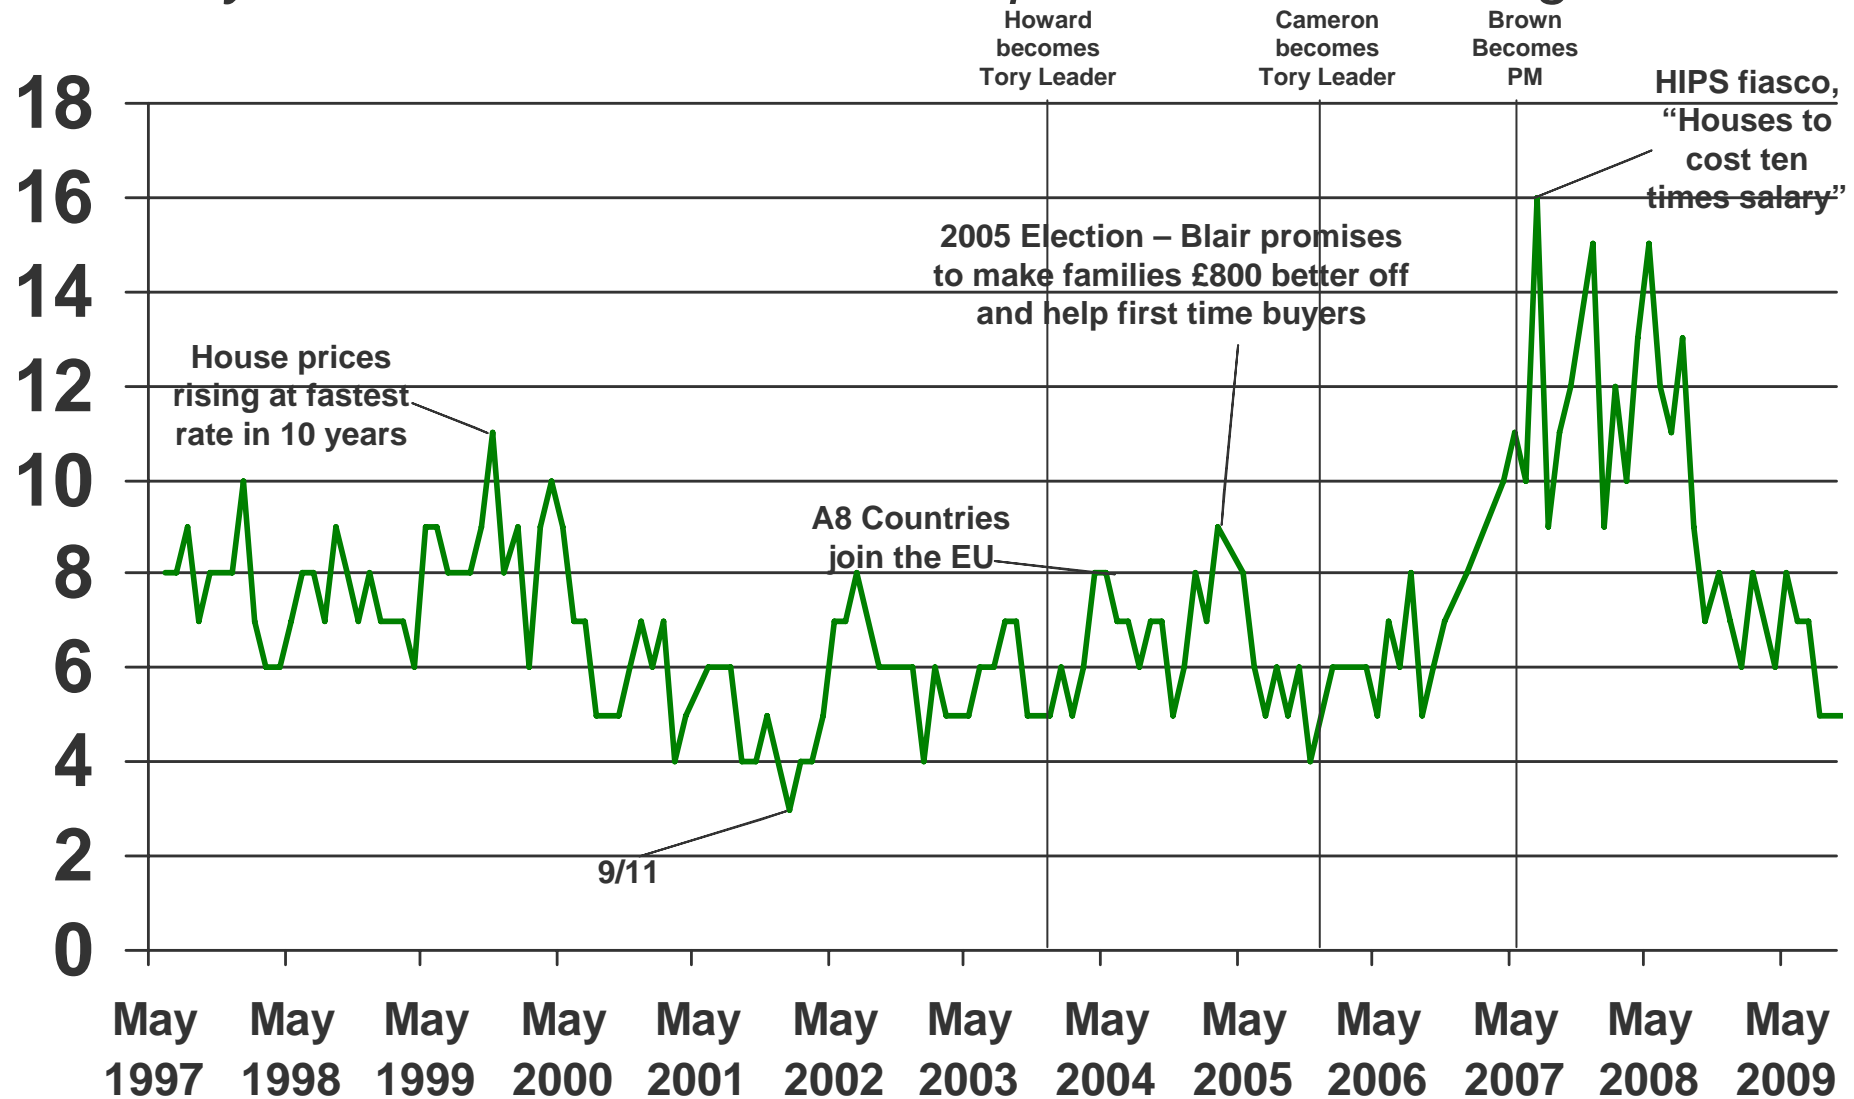

Issues Facing Britain: Housing

What do you see as the most/other important issues facing Britain today?