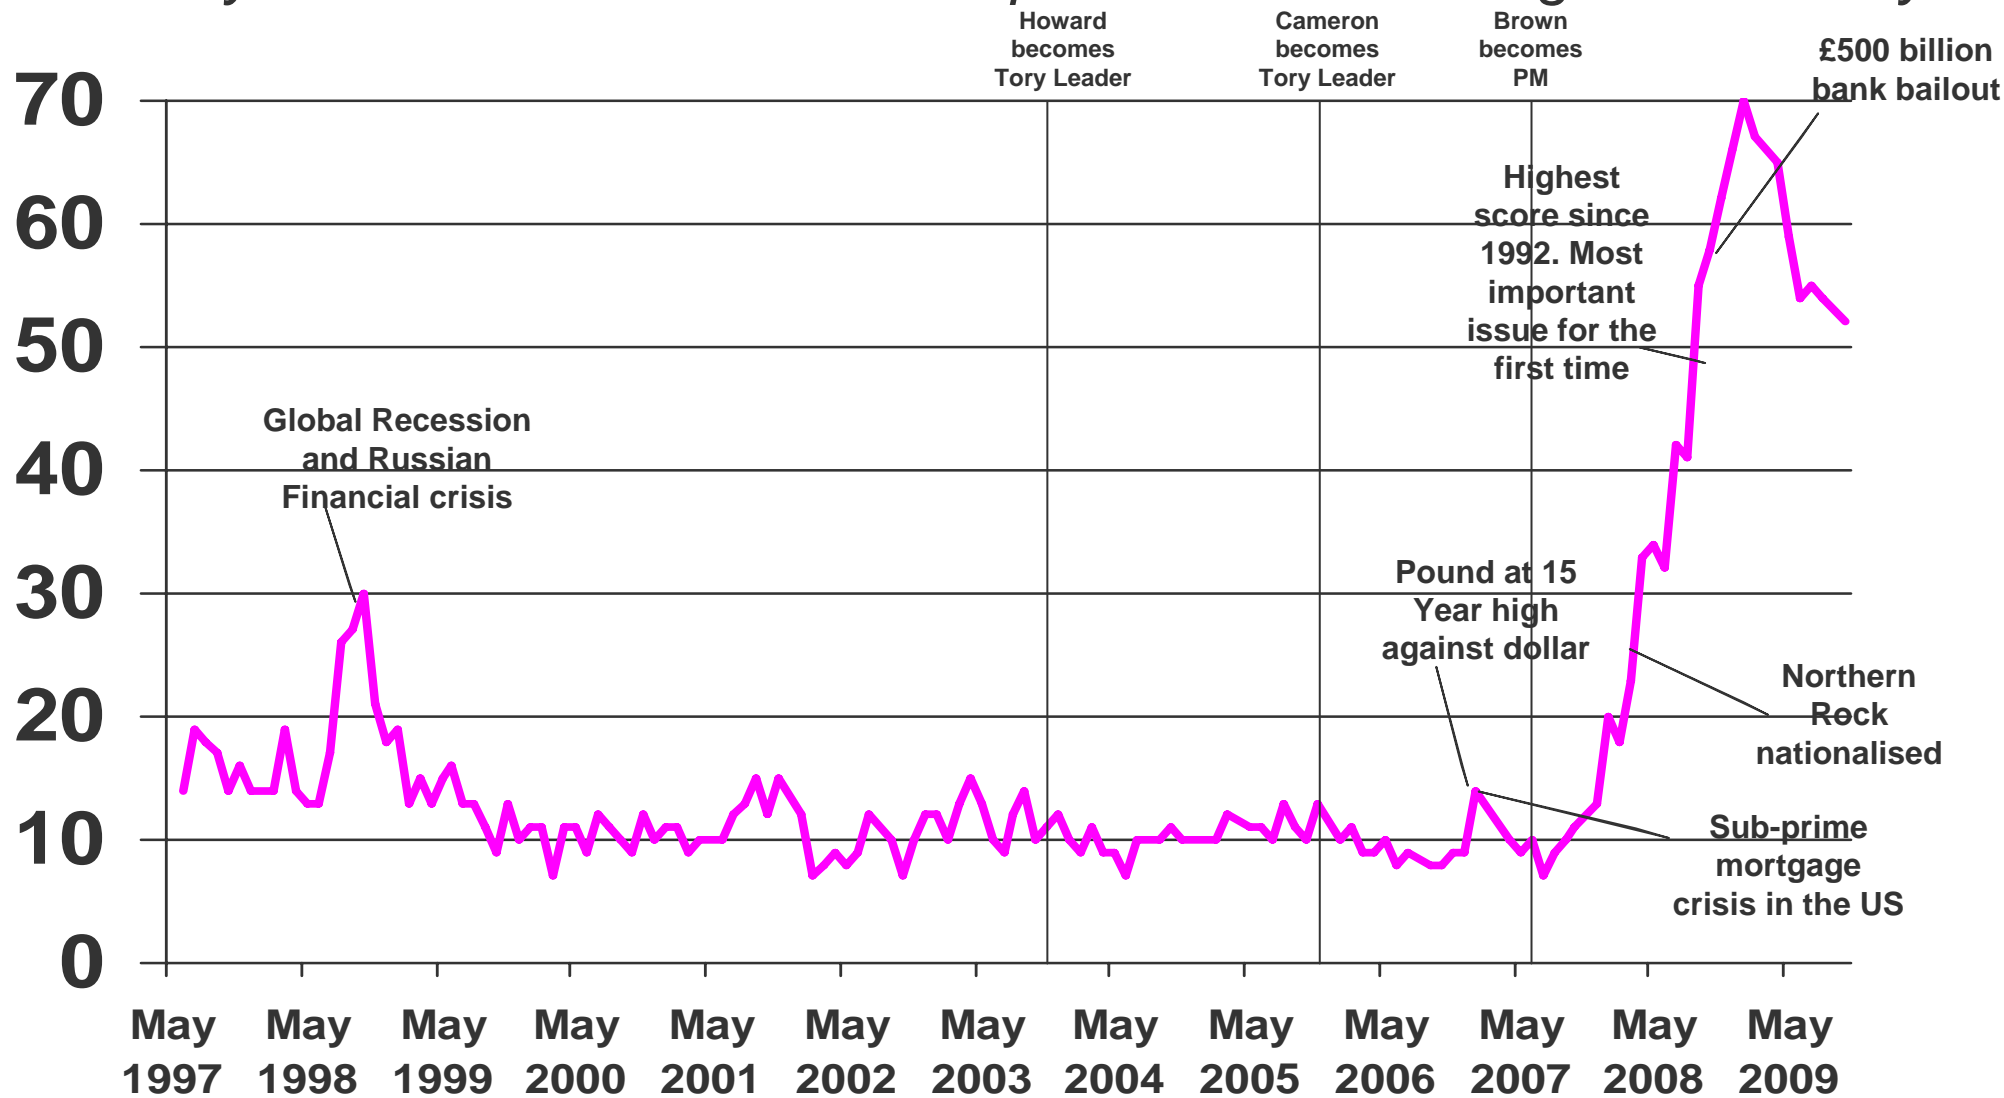

*What would you say is the most important issue facing Britain today?
What do you see as other important issues facing Britain today?*

Issues Facing Britain: Long Term Trends (current top 5)

What do you see as the most/other important issues facing Britain today?

Ipsos MORI Base: representative sample of c.1,000 British adults age 18+ each month, interviewed face-to-face in home

Source: Ipsos MORI Issues Index

Issues Facing Britain: Economy / Economic situation

What do you see as the most/other important issues facing Britain today?