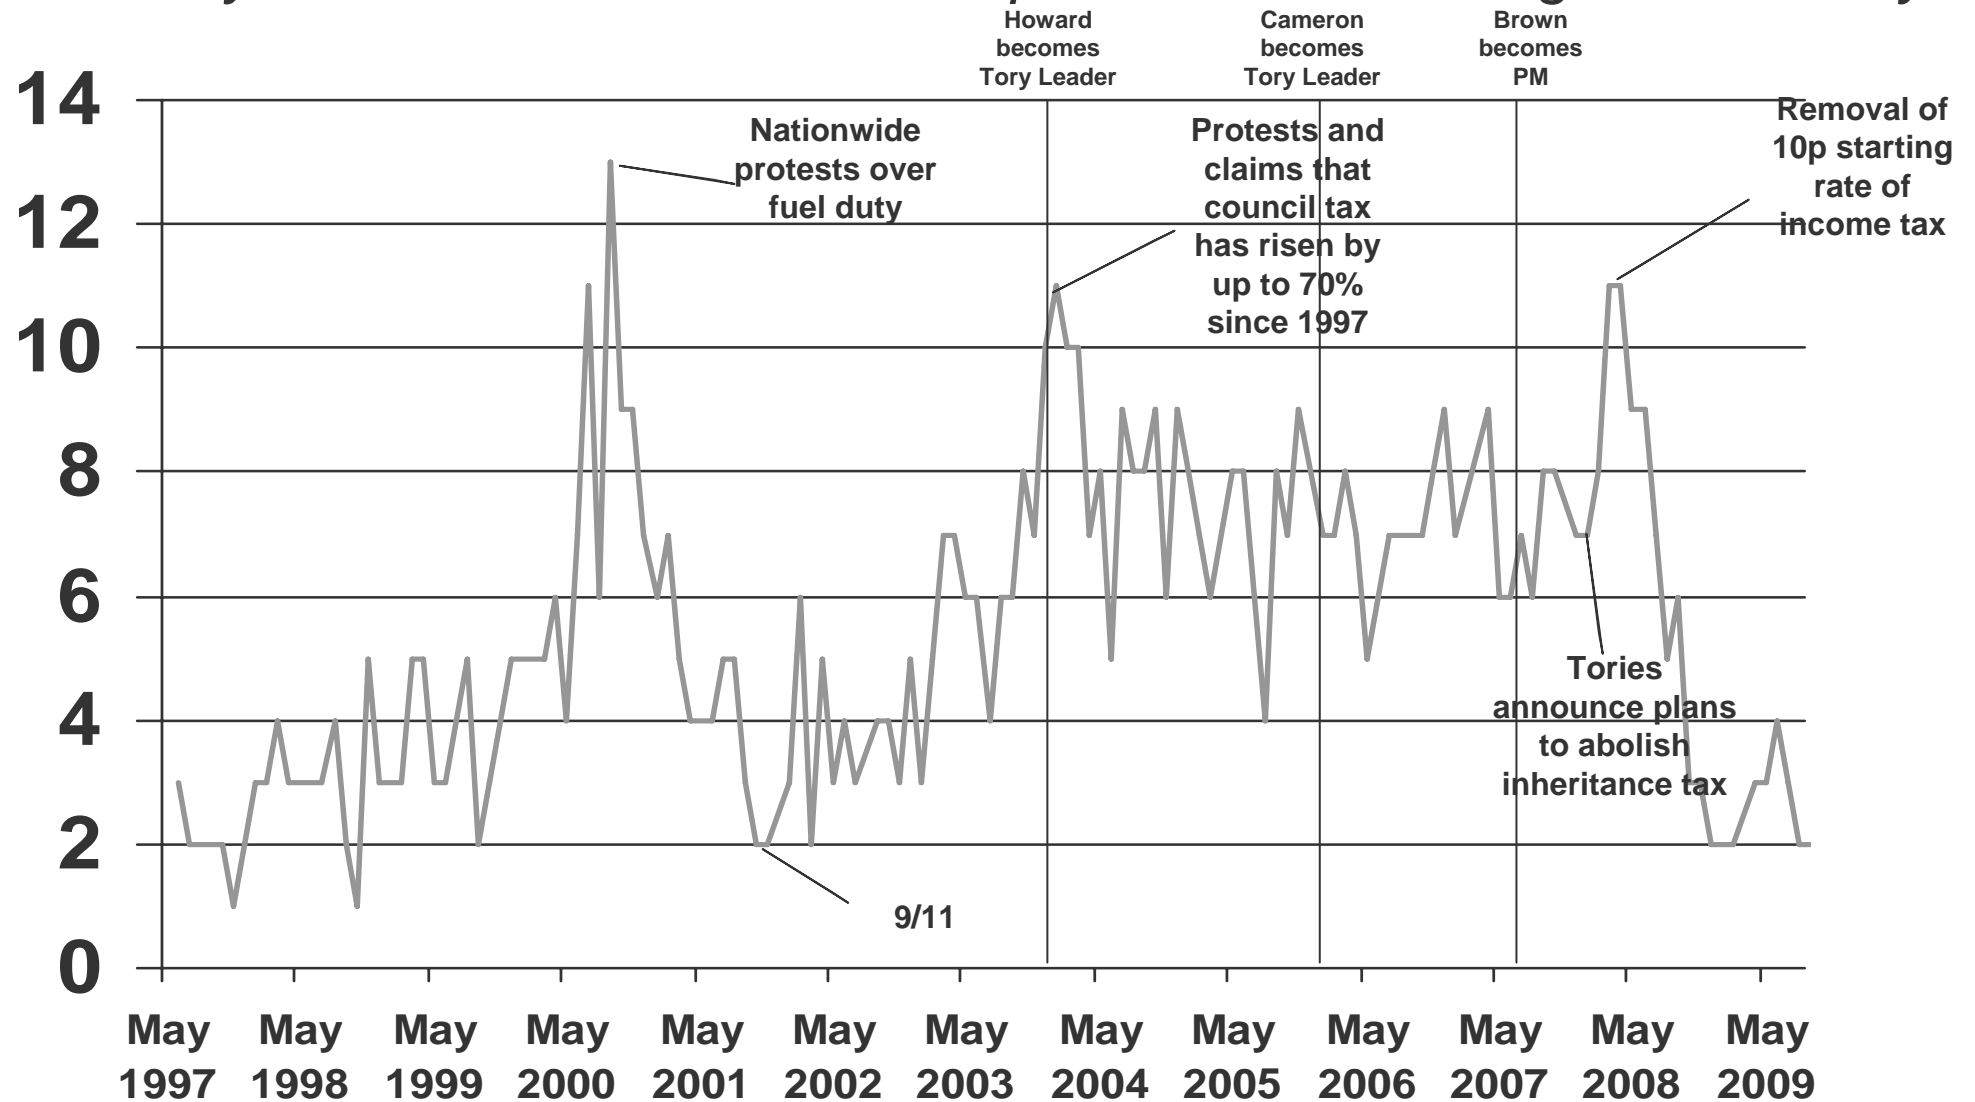

Ipsos MORI Base: representative sample of c.1,000 British adults age 18+ each month, interviewed face-to-face in home

Source: Ipsos MORI Issues Index 

Issues Facing Britain: Pollution / Environment

What do you see as the most/other important issues facing Britain today?

Ipsos MORI Base: representative sample of c.1,000 British adults age 18+ each month, interviewed face-to-face in home

Source: Ipsos MORI Issues Index 

Issues Facing Britain: Taxation

What do you see as the most/other important issues facing Britain today?