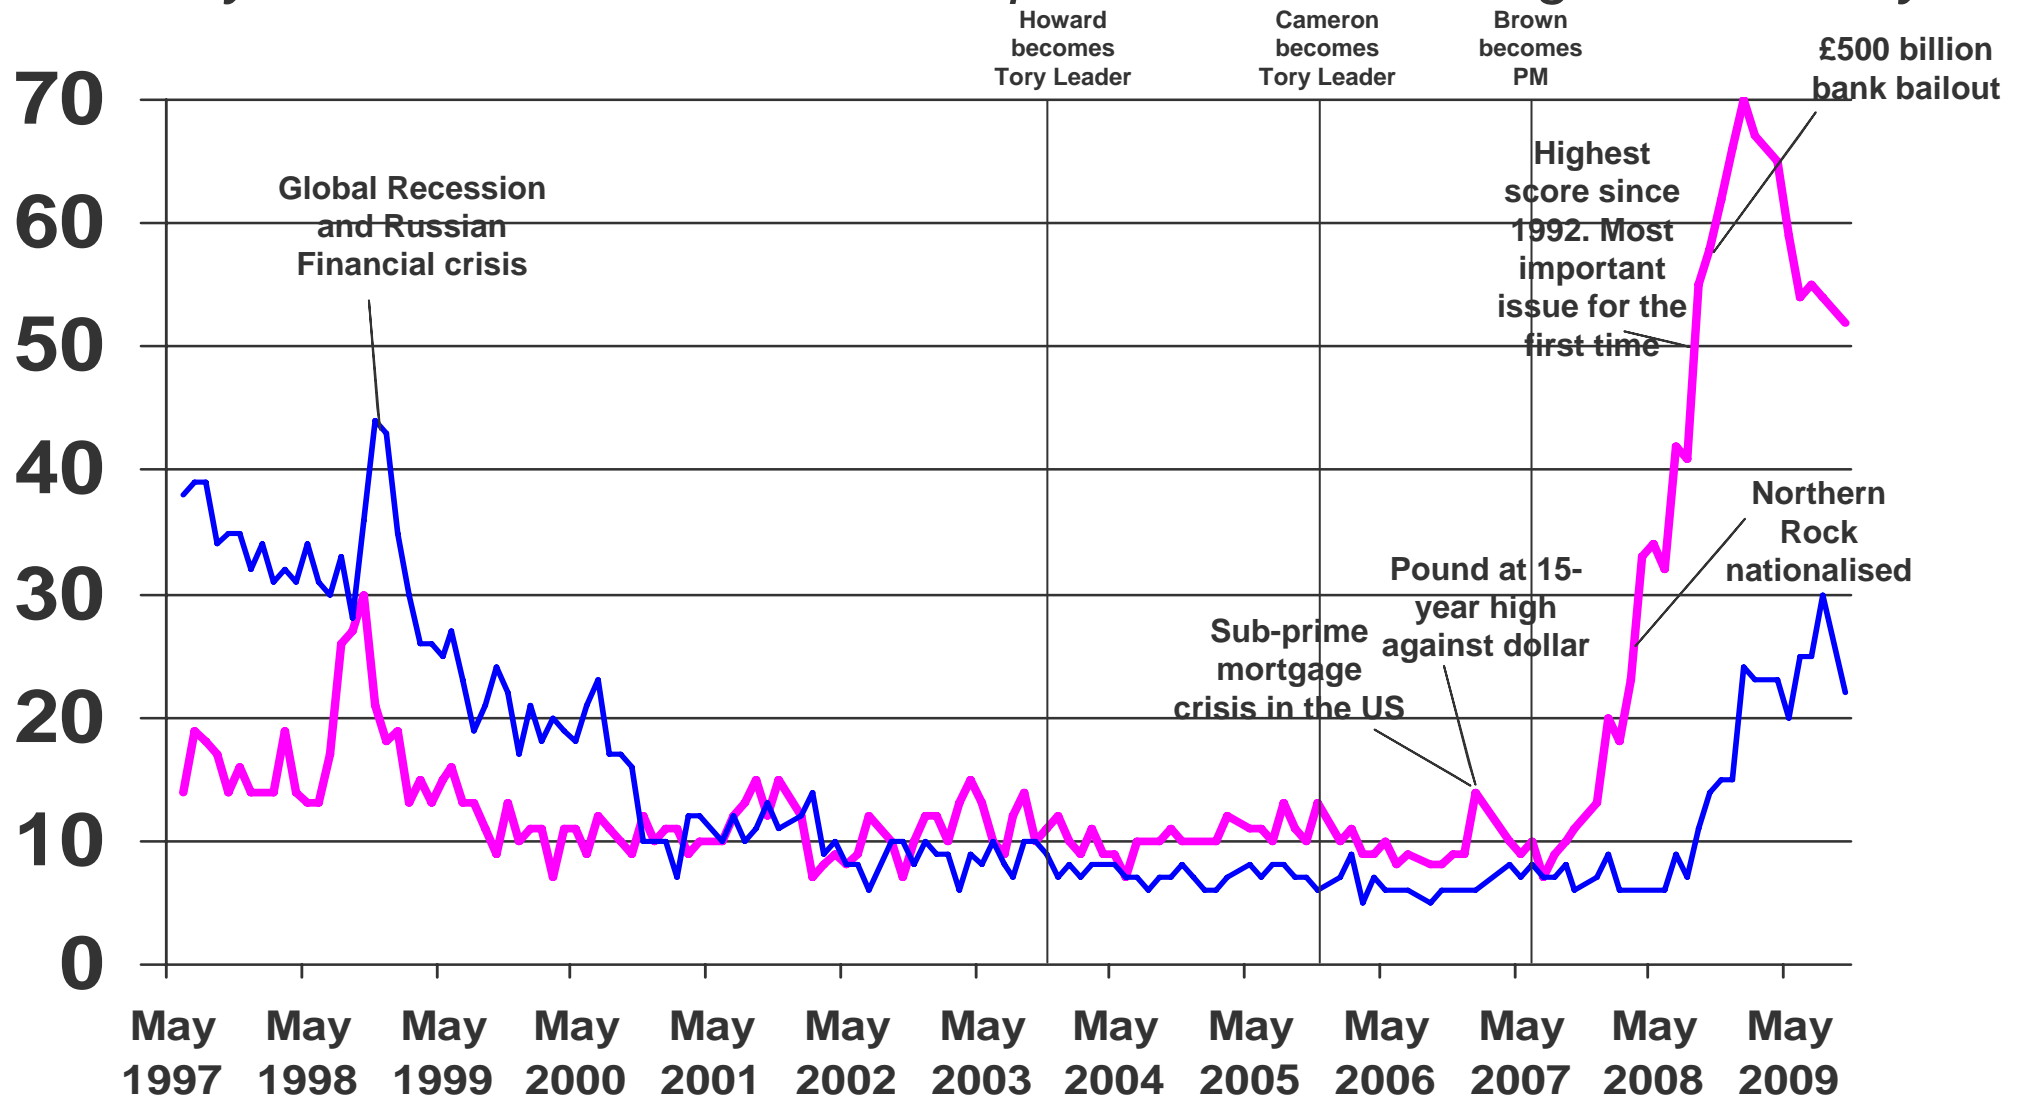

Issues Facing Britain: Economy vs. Unemployment

What do you see as the most/other important issues facing Britain today?