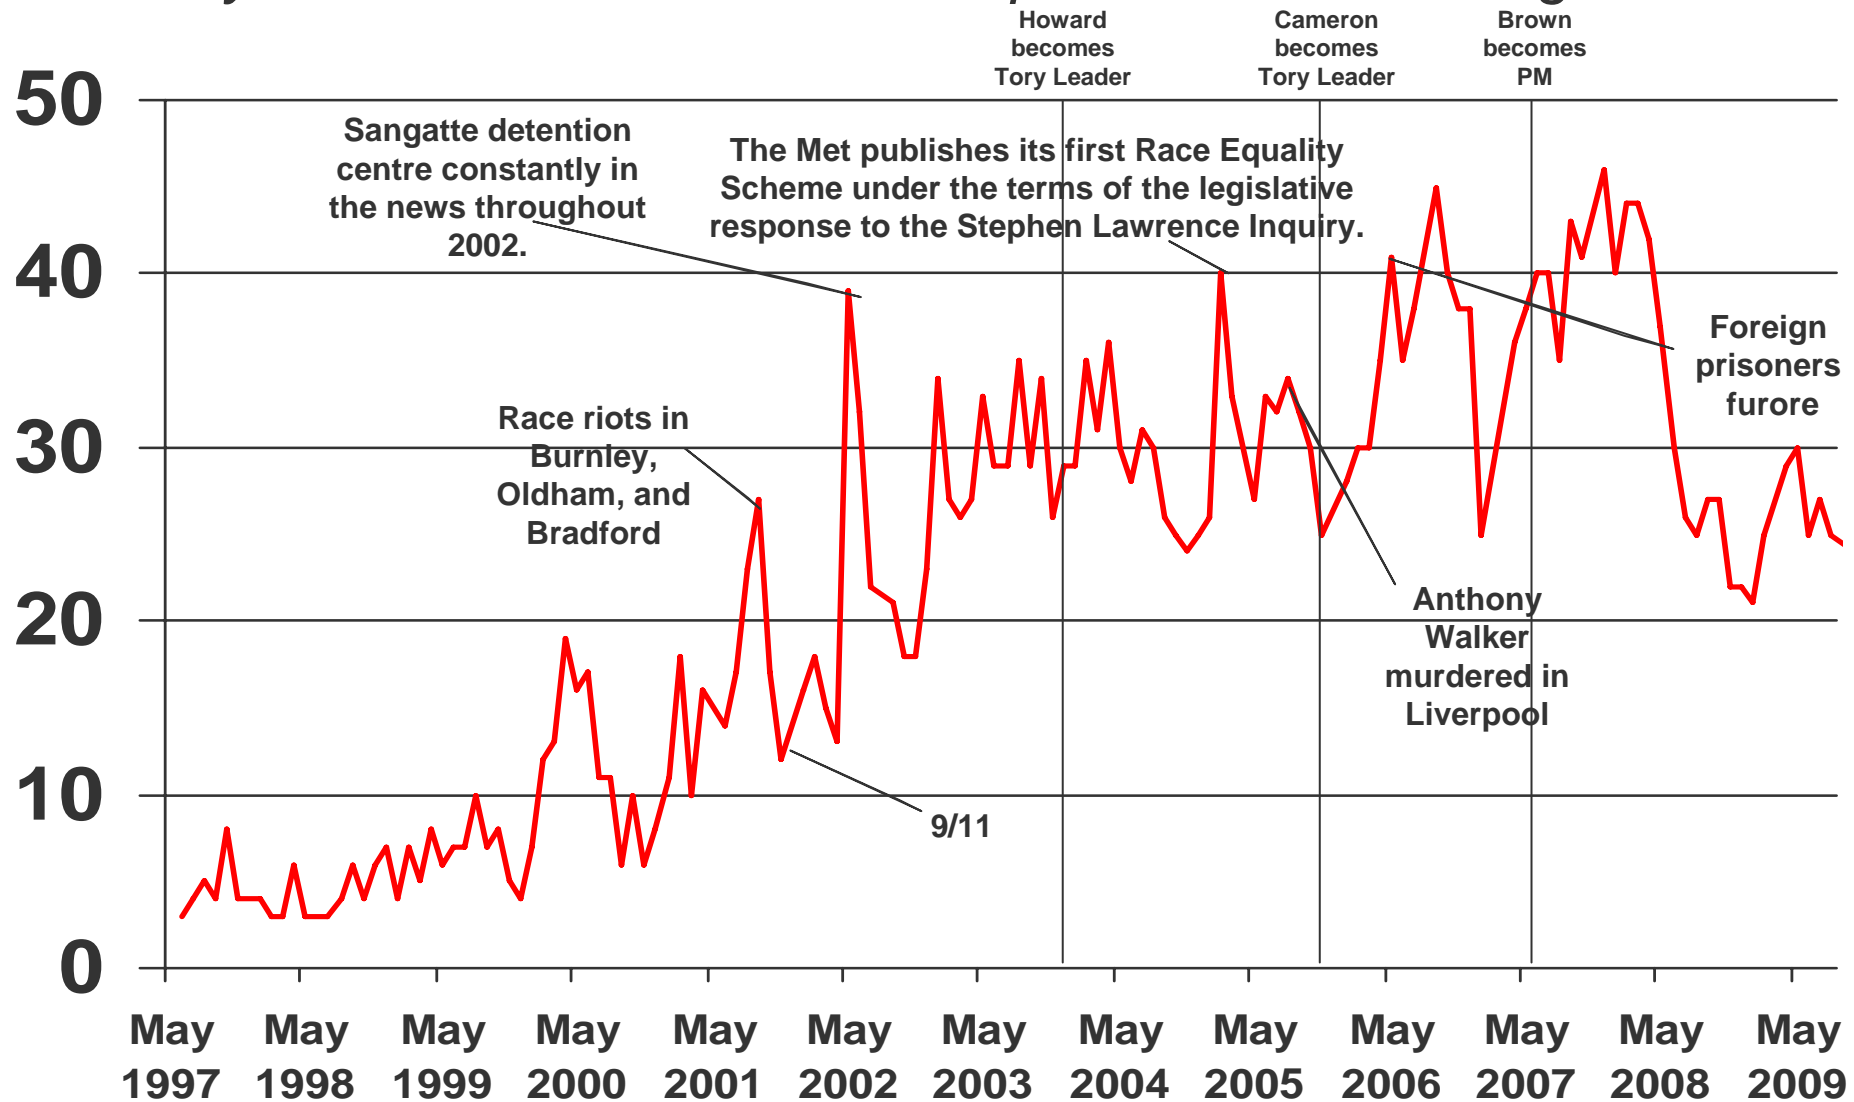

Source: Ipsos MORI Issues Index 

Issues Facing Britain: Crime / Law & Order / Violence / Vandalism / ASB

What do you see as the most/other important issues facing Britain today?

Ipsos MORI Base: representative sample of c.1,000 British adults age 18+ each month, interviewed face-to-face in home

Source: Ipsos MORI Issues Index 

Issues Facing Britain: Housing

What do you see as the most/other important issues facing Britain today?

Issues Facing Britain: Race Relations / Immigration / Immigrants

What do you see as the most/other important issues facing Britain today?