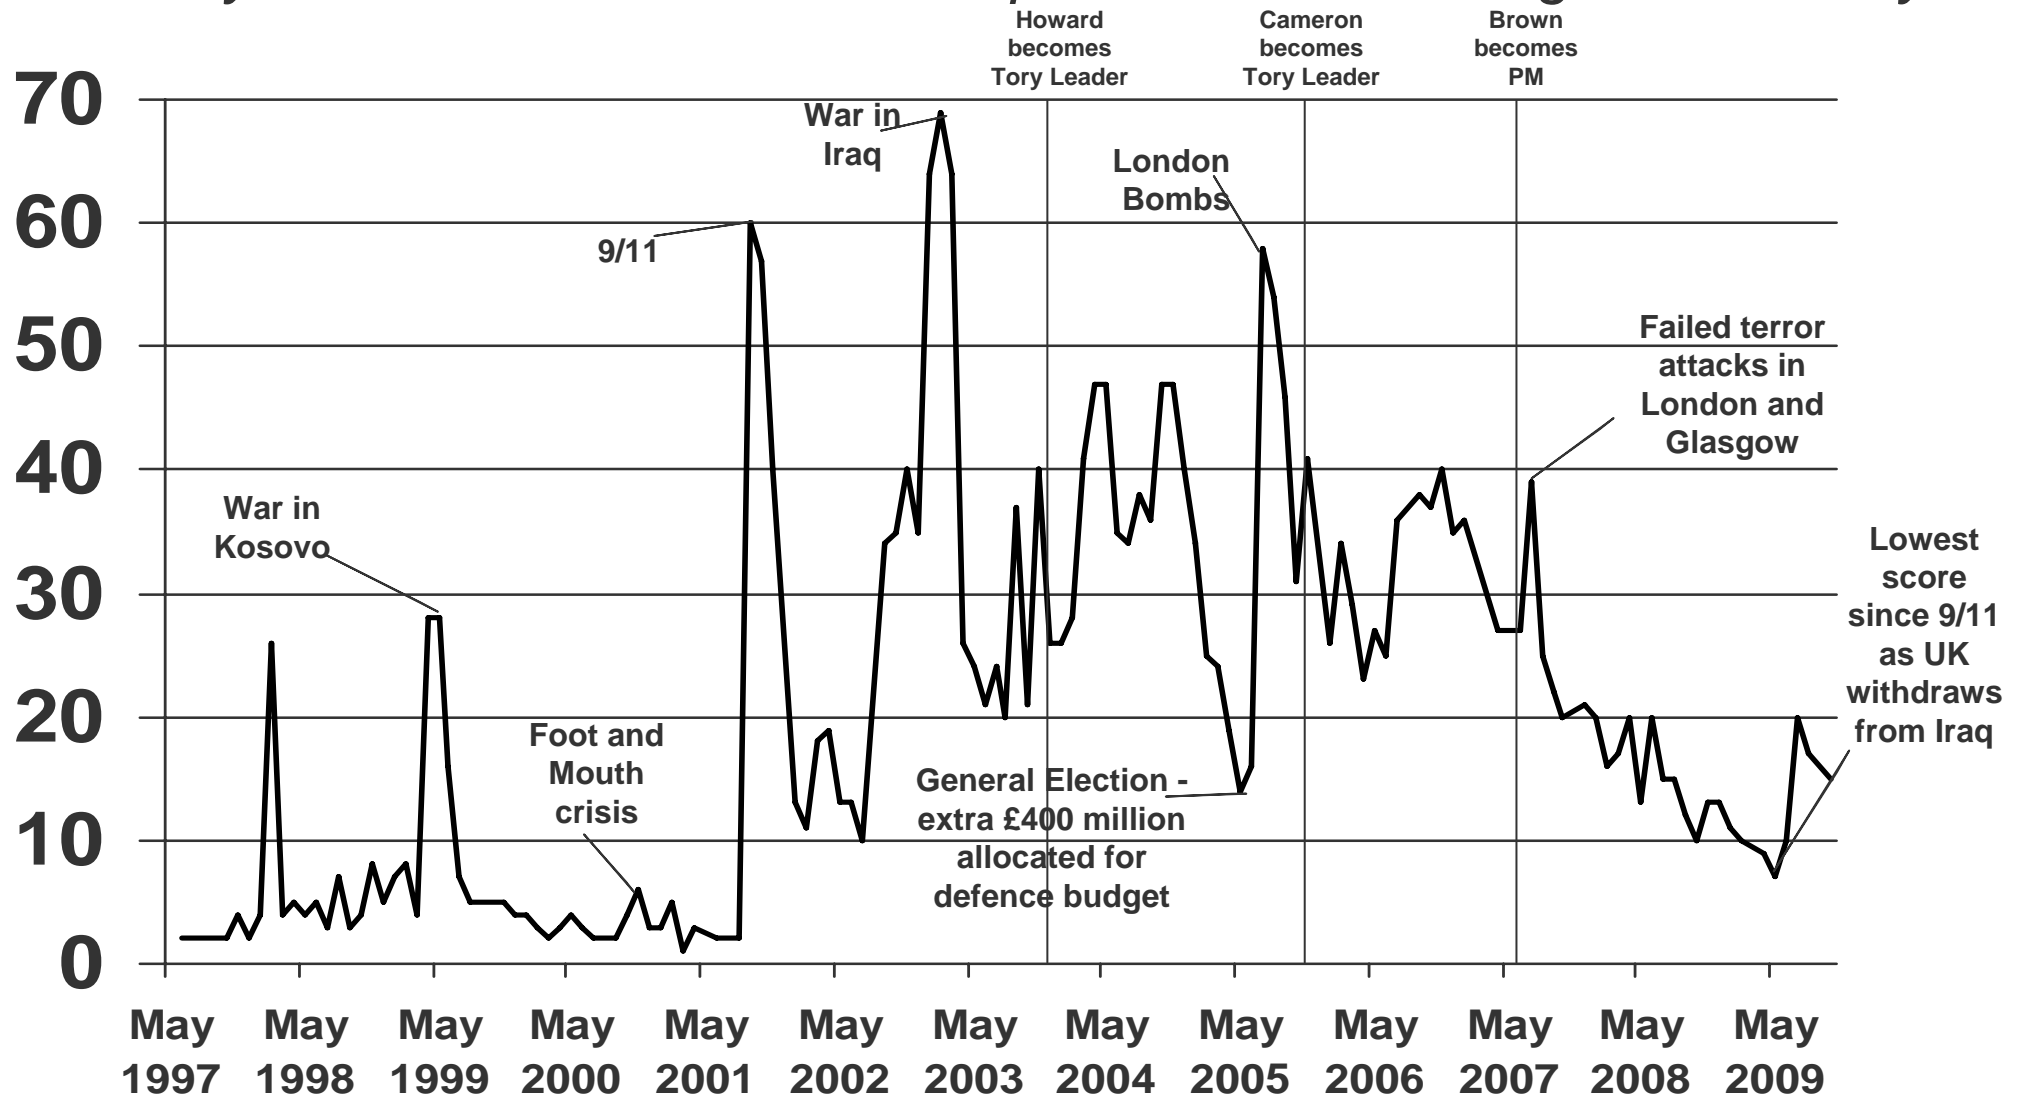

Issues Facing Britain: Defence / Foreign Affairs / International terrorism

What do you see as the most/other important issues facing Britain today?

Ipsos MORI Base: representative sample of c.1,000 British adults age 18+ each month, interviewed face-to-face in home

Source: Ipsos MORI Issues Index