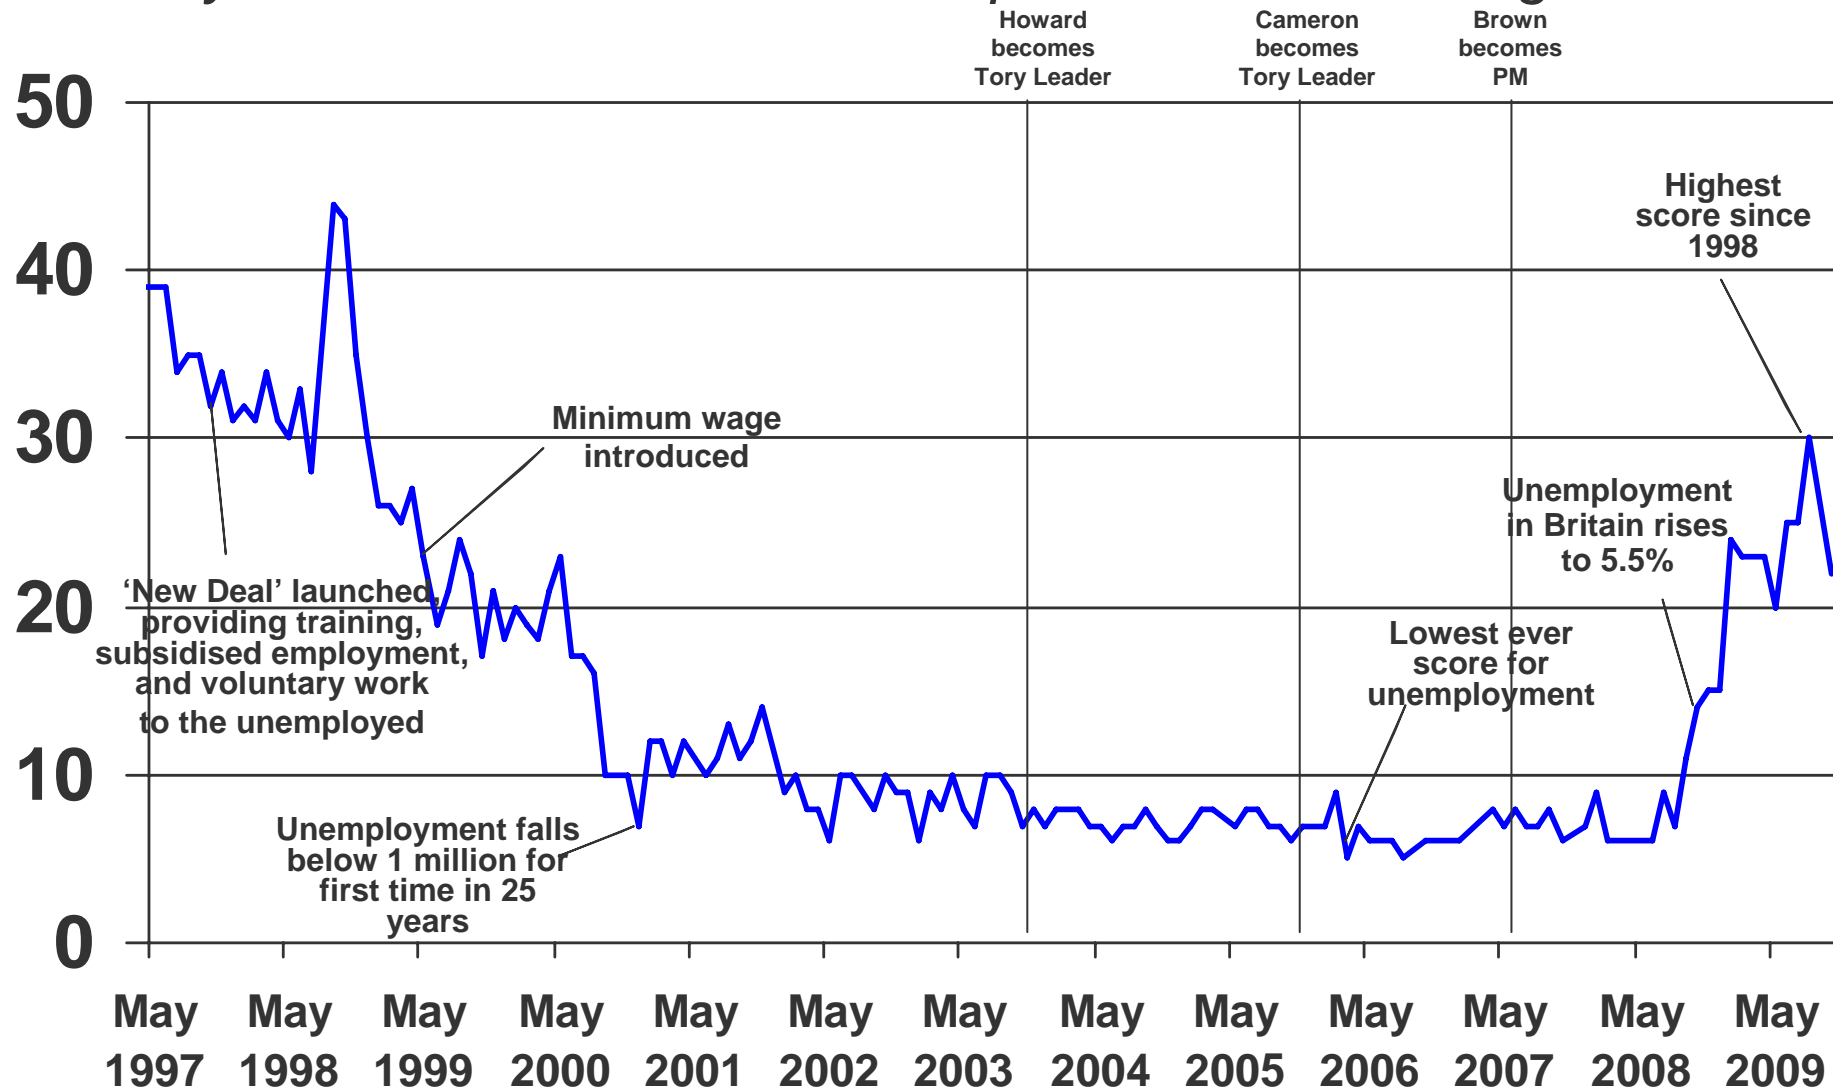

Issues Facing Britain: Unemployment / Factory closure / Lack of industry

What do you see as the most/other important issues facing Britain today?