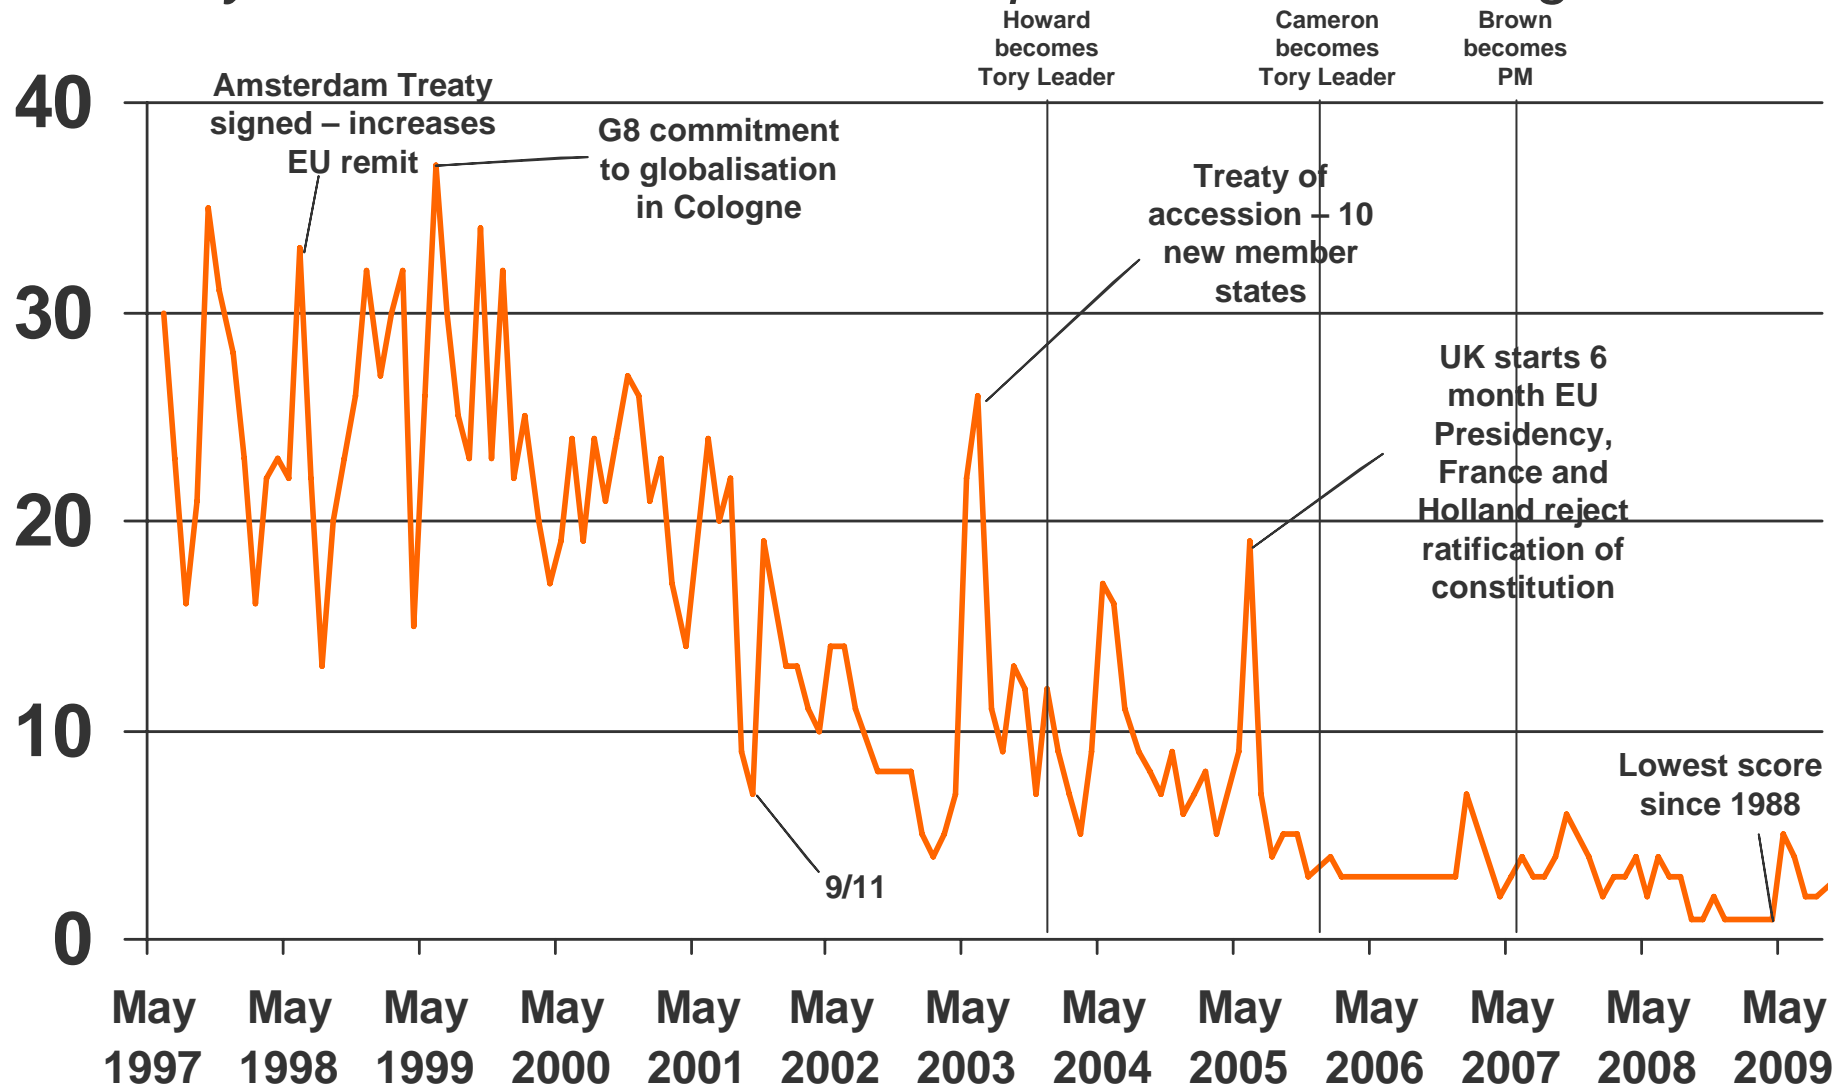

Issues Facing Britain: Common Market / Europe / Euro / EU

What do you see as the most/other important issues facing Britain today?