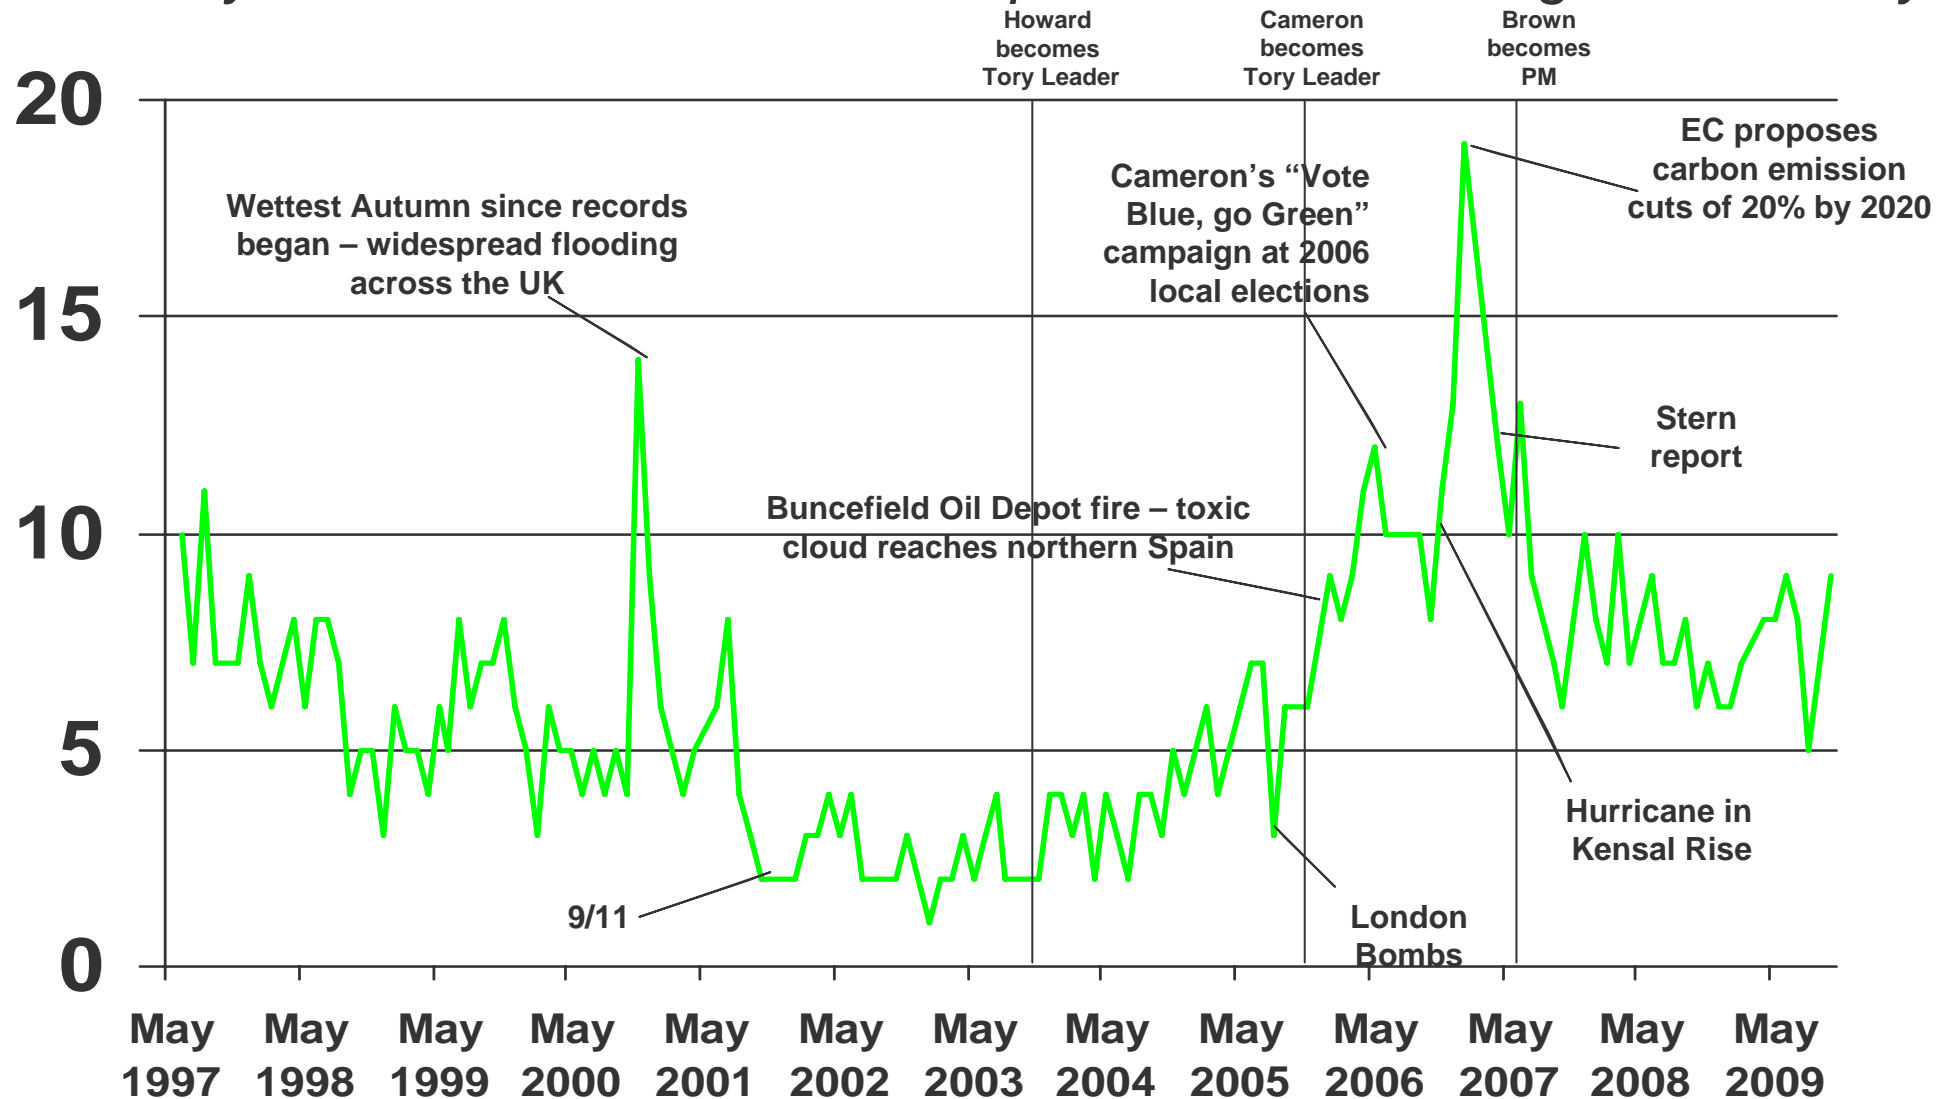

Ipsos MORI Base: representative sample of c.1,000 British adults age 18+ each month, interviewed face-to-face in home

Source: Ipsos MORI Issues Index 

Issues Facing Britain: Pollution / Environment

What do you see as the most/other important issues facing Britain today?