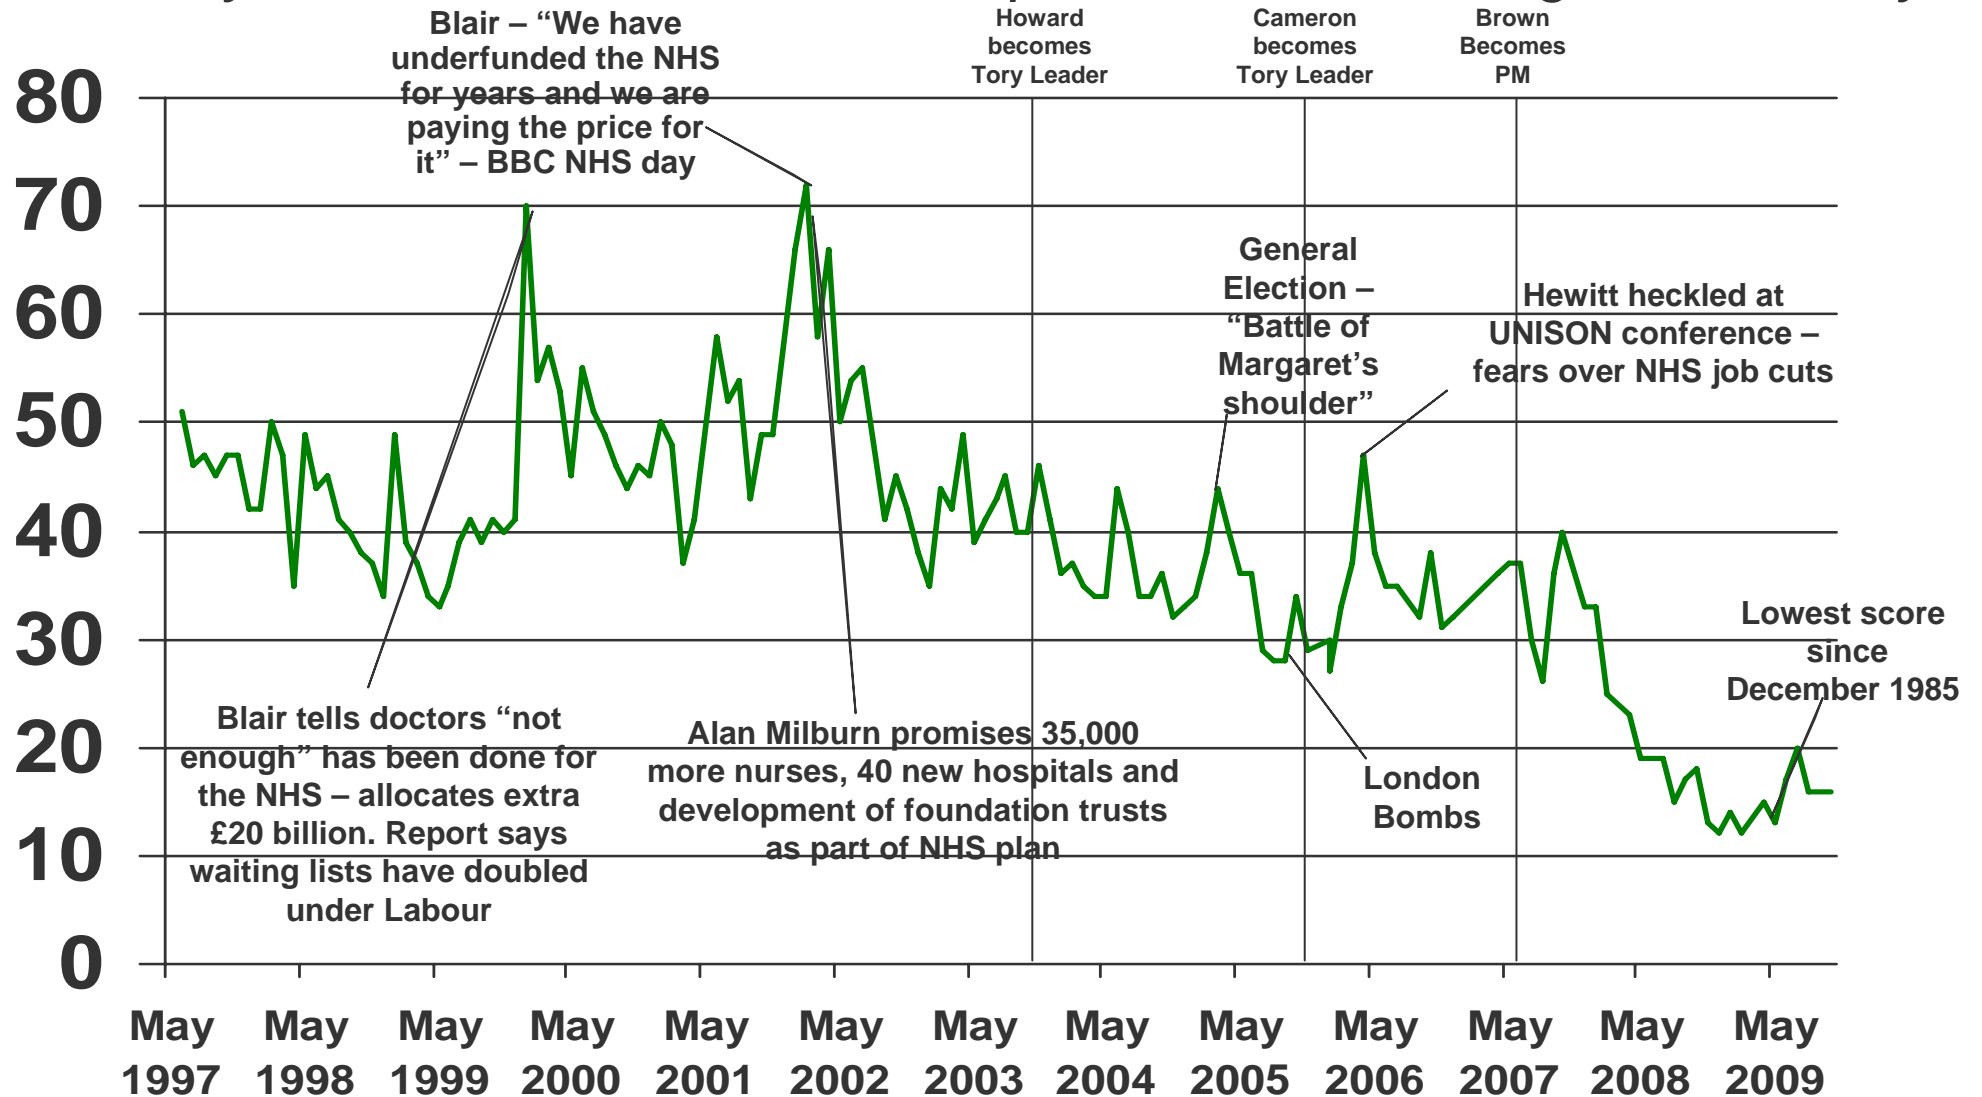

Ipsos MORI Base: representative sample of c.1,000 British adults age 18+ each month, interviewed face-to-face in home

Source: Ipsos MORI Issues Index 

Issues Facing Britain: Unemployment / Factory closure / Lack of industry

What do you see as the most/other important issues facing Britain today?

Issues Facing Britain: Pensions/Benefits/Social security

What do you see as the most/other important issues facing Britain today?

Ipsos MORI Base: representative sample of c.1,000 British adults age 18+ each month, interviewed face-to-face in home

Source: Ipsos MORI Issues Index 

Issues Facing Britain: NHS / Hospitals / Healthcare

What do you see as the most/other important issues facing Britain today?

Ipsos MORI Base: representative sample of c.1,000 British adults age 18+ each month, interviewed face-to-face in home

Source: Ipsos MORI Issues Index 