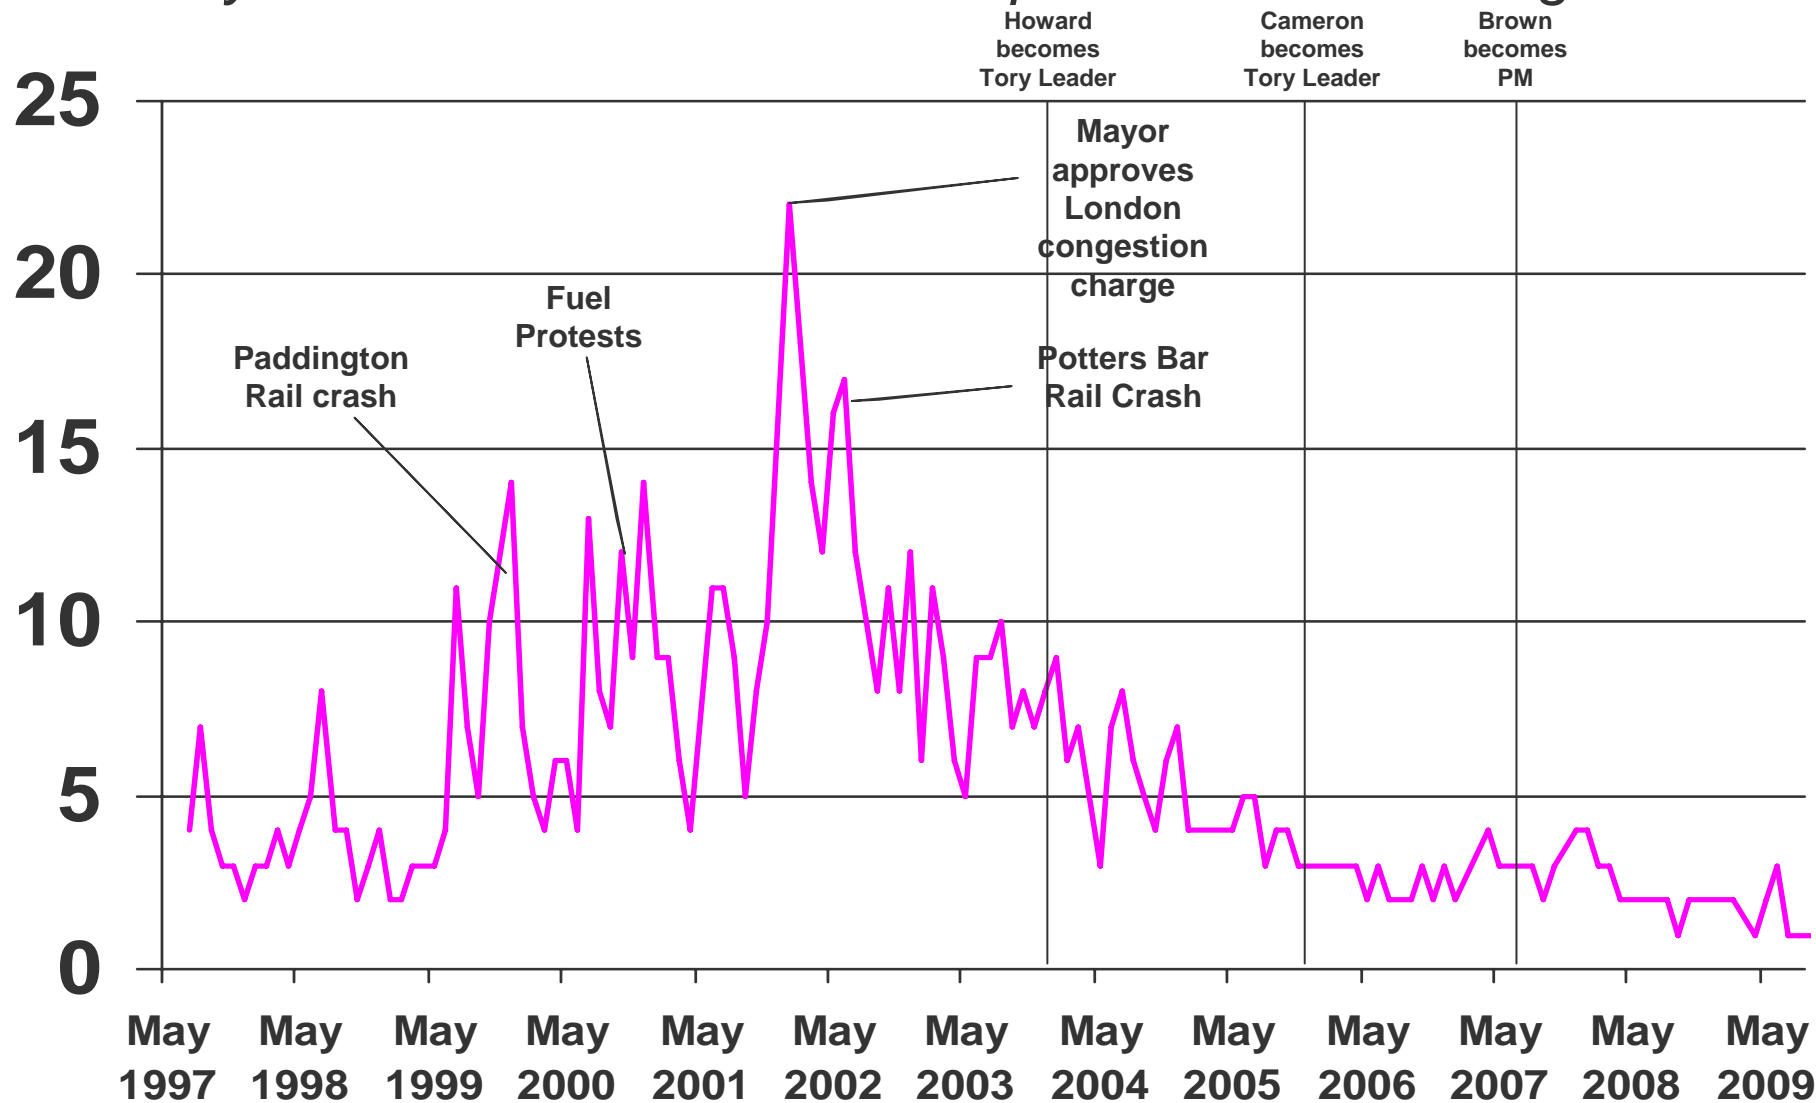

Issues Facing Britain: Transport / Public Transport

What do you see as the most/other important issues facing Britain today?

Ipsos MORI Base: representative sample of c.1,000 British adults age 18+ each month, interviewed face-to-face in home

Source: Ipsos MORI Issues Index