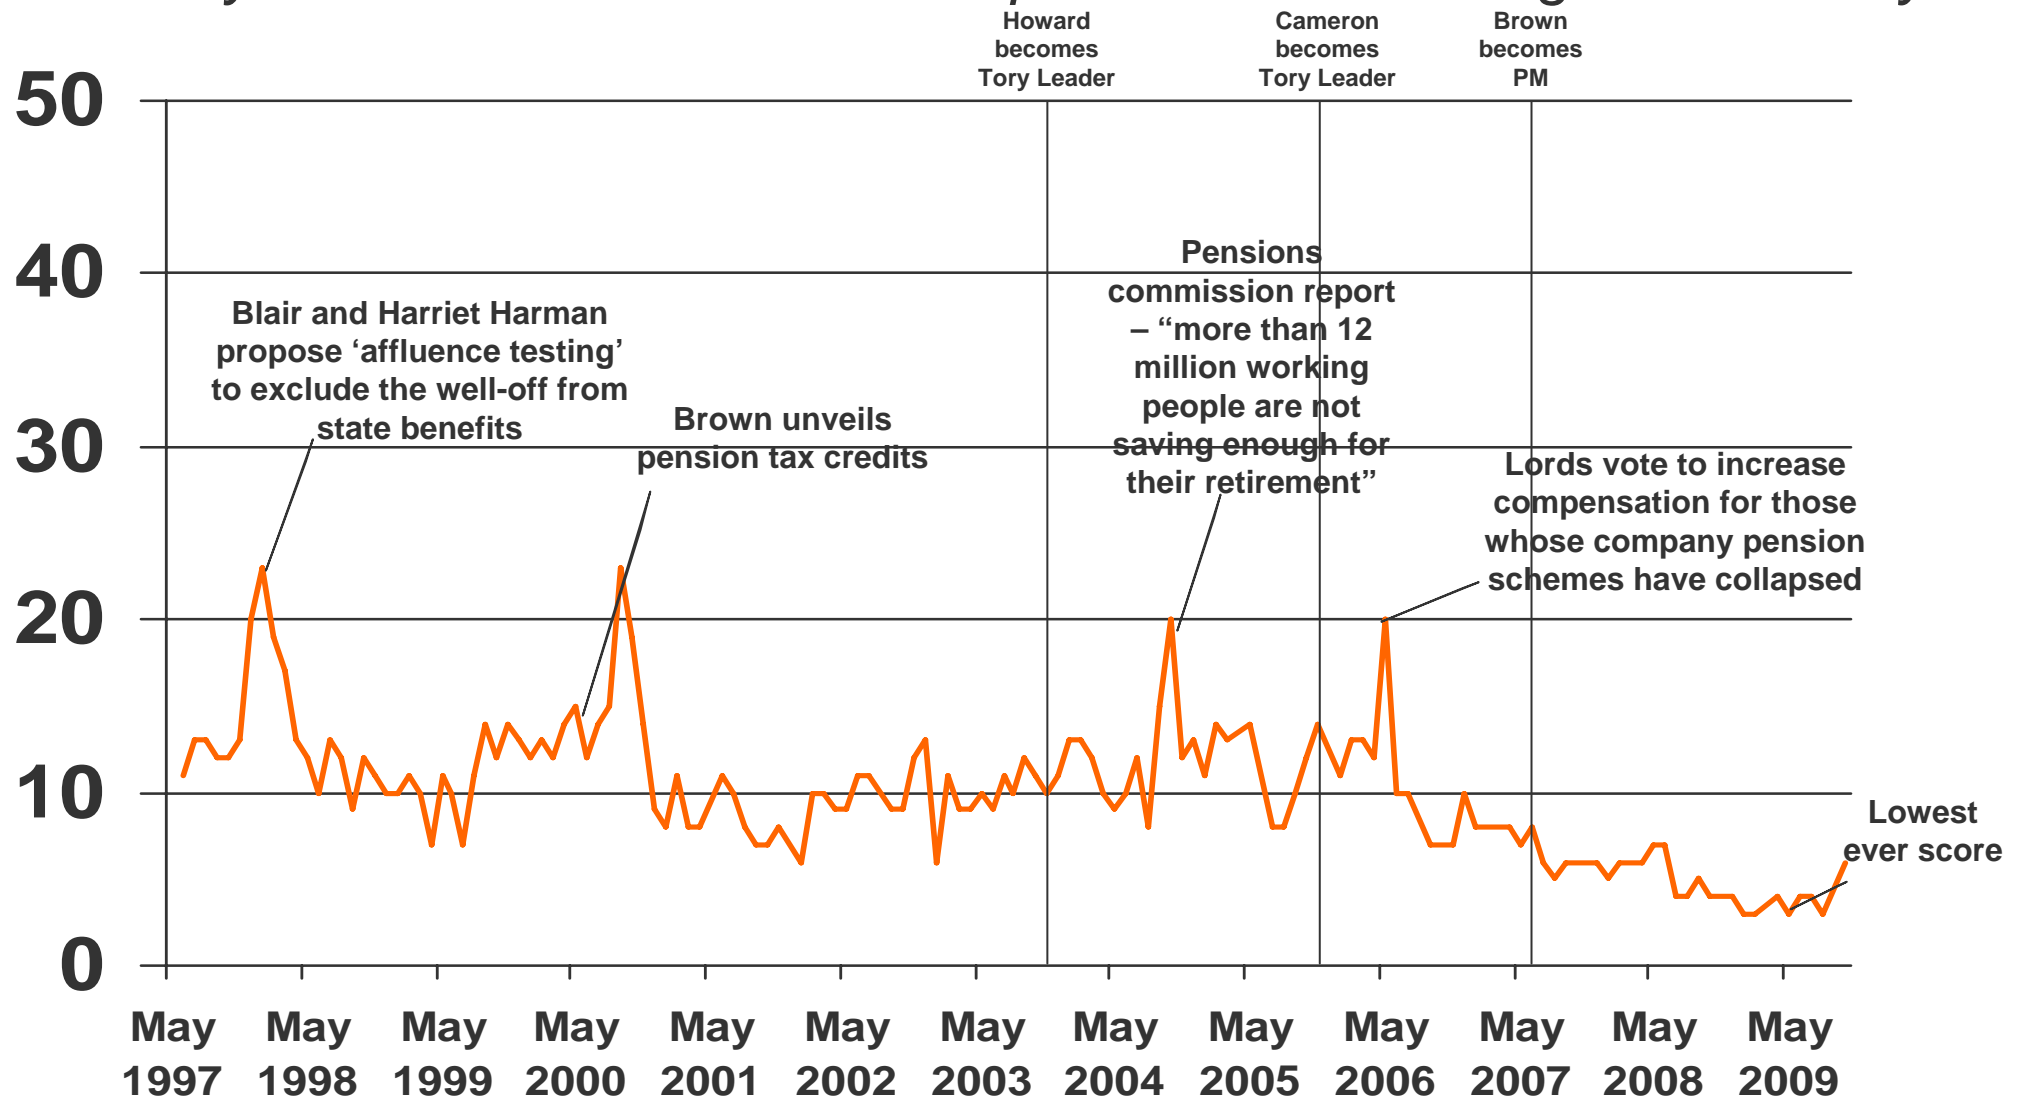

Ipsos MORI Base: representative sample of c.1,000 British adults age 18+ each month, interviewed face-to-face in home

Source: Ipsos MORI Issues Index

Issues Facing Britain: Economy / Economic situation

What do you see as the most/other important issues facing Britain today?

Ipsos MORI Base: representative sample of c.1,000 British adults age 18+ each month, interviewed face-to-face in home

Source: Ipsos MORI Issues Index 

Issues Facing Britain: Unemployment / Factory closure / Lack of industry

What do you see as the most/other important issues facing Britain today?

Issues Facing Britain: Pensions/Benefits/Social security

What do you see as the most/other important issues facing Britain today?