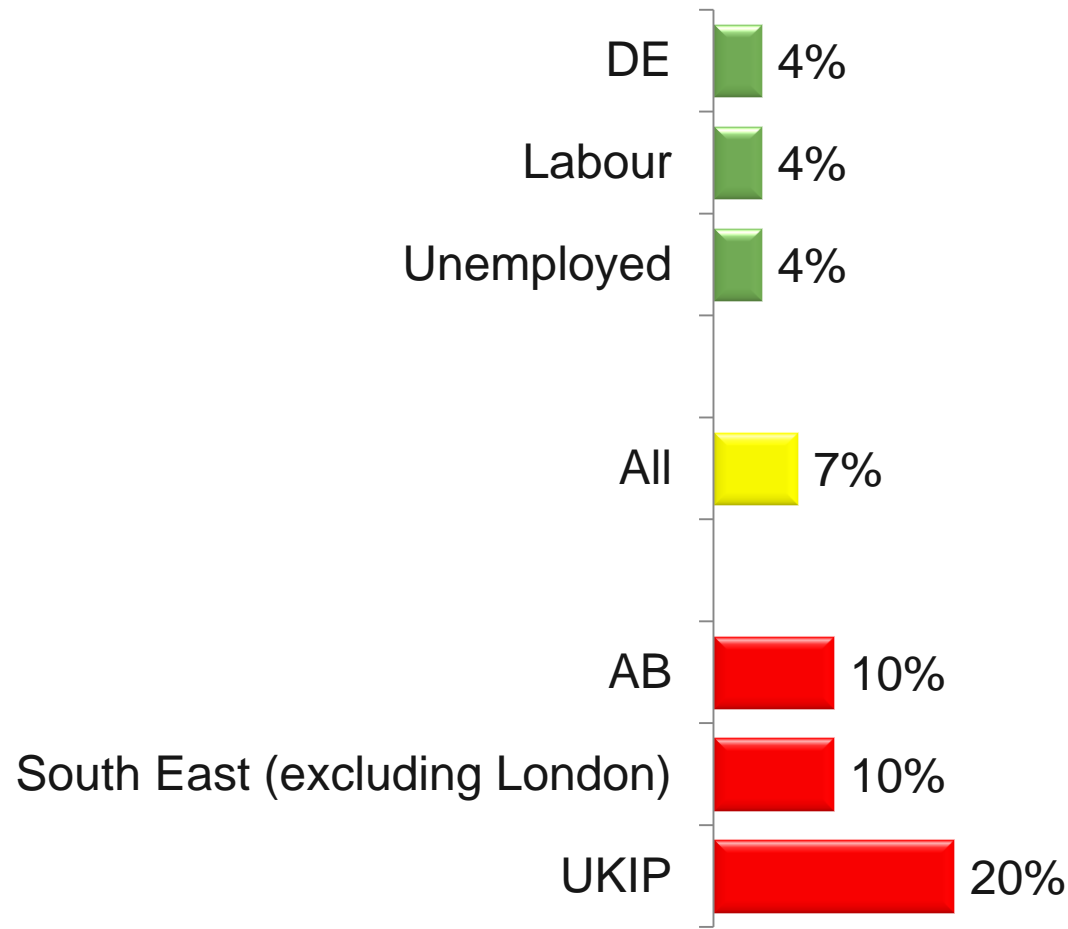

Concern about economy by region over 2013

Base: 11671 British adults aged 18+, January – December 2013

Source: Ipsos MORI Issues Index

Concern about unemployment

Base: 11671 British adults aged 18+, January – December 2013

Source: Ipsos MORI Issues Index

Concern about NHS/Health

Base: 11671 British adults aged 18+, January – December 2013

Source: Ipsos MORI Issues Index

Those more, and less, likely to be concerned about Europe

What do you see as the most/other important issues facing Britain today? Euro/EU/Common Market

Base: 11671 British adults aged 18+, January – December 2013

Source: Ipsos MORI

Personal finances a growing issue