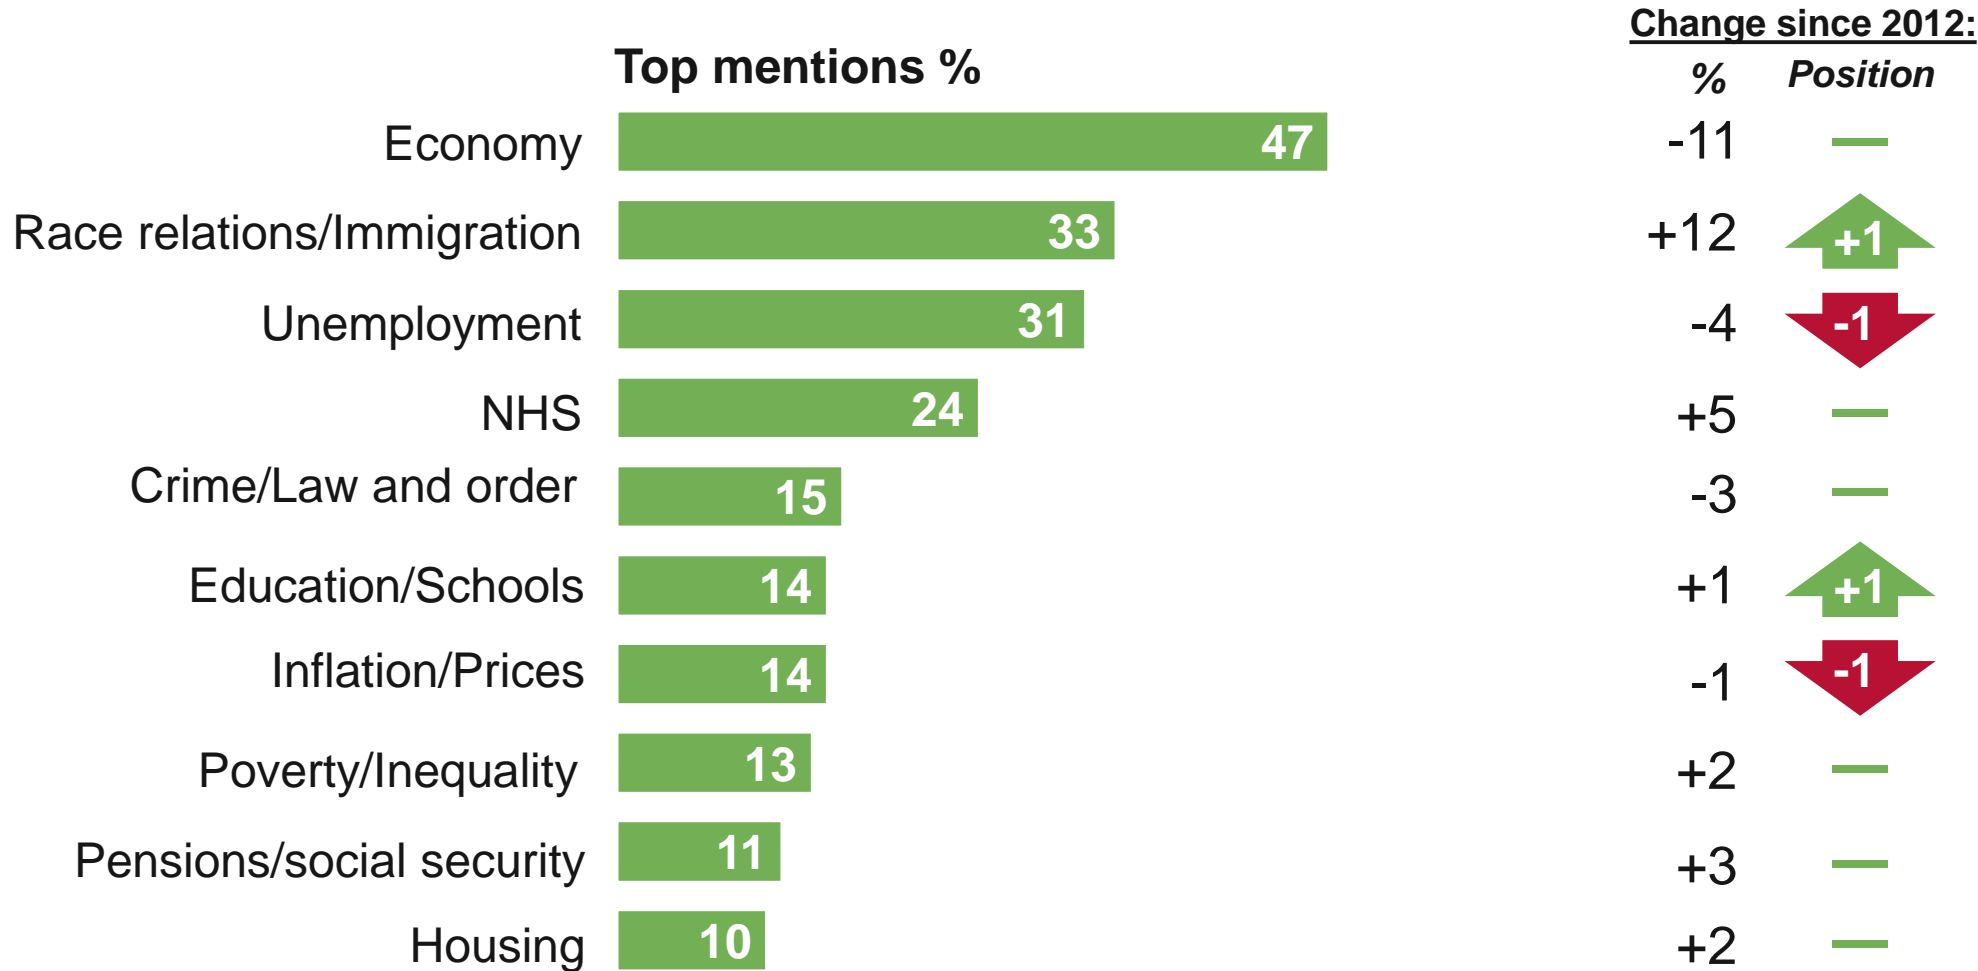

Issues Facing Britain: 2013

What do you see as the most/other important issues facing Britain today?

Base: 11671 British adults aged 18+, January – December 2013

Source: Ipsos MORI Issues Index

The economy: concern and optimism

Sources: Ipsos MORI Issues index and Economic Optimism Index (EOI) data; Jan 2011-Dec 2013

Variation in concern about unemployment and race/immigration

What do you see as the most/other important issues facing Britain today?

Race relations/immigration

Unemployment

Base: 11671 British adults aged 18+, January – December 2013

Source: Ipsos MORI

Long term concern about crime 1974-2013

Broadwater Farm riots

James Bulger murdered

Home Secretary David Blunkett says rising crime in inner cities 'unacceptable'