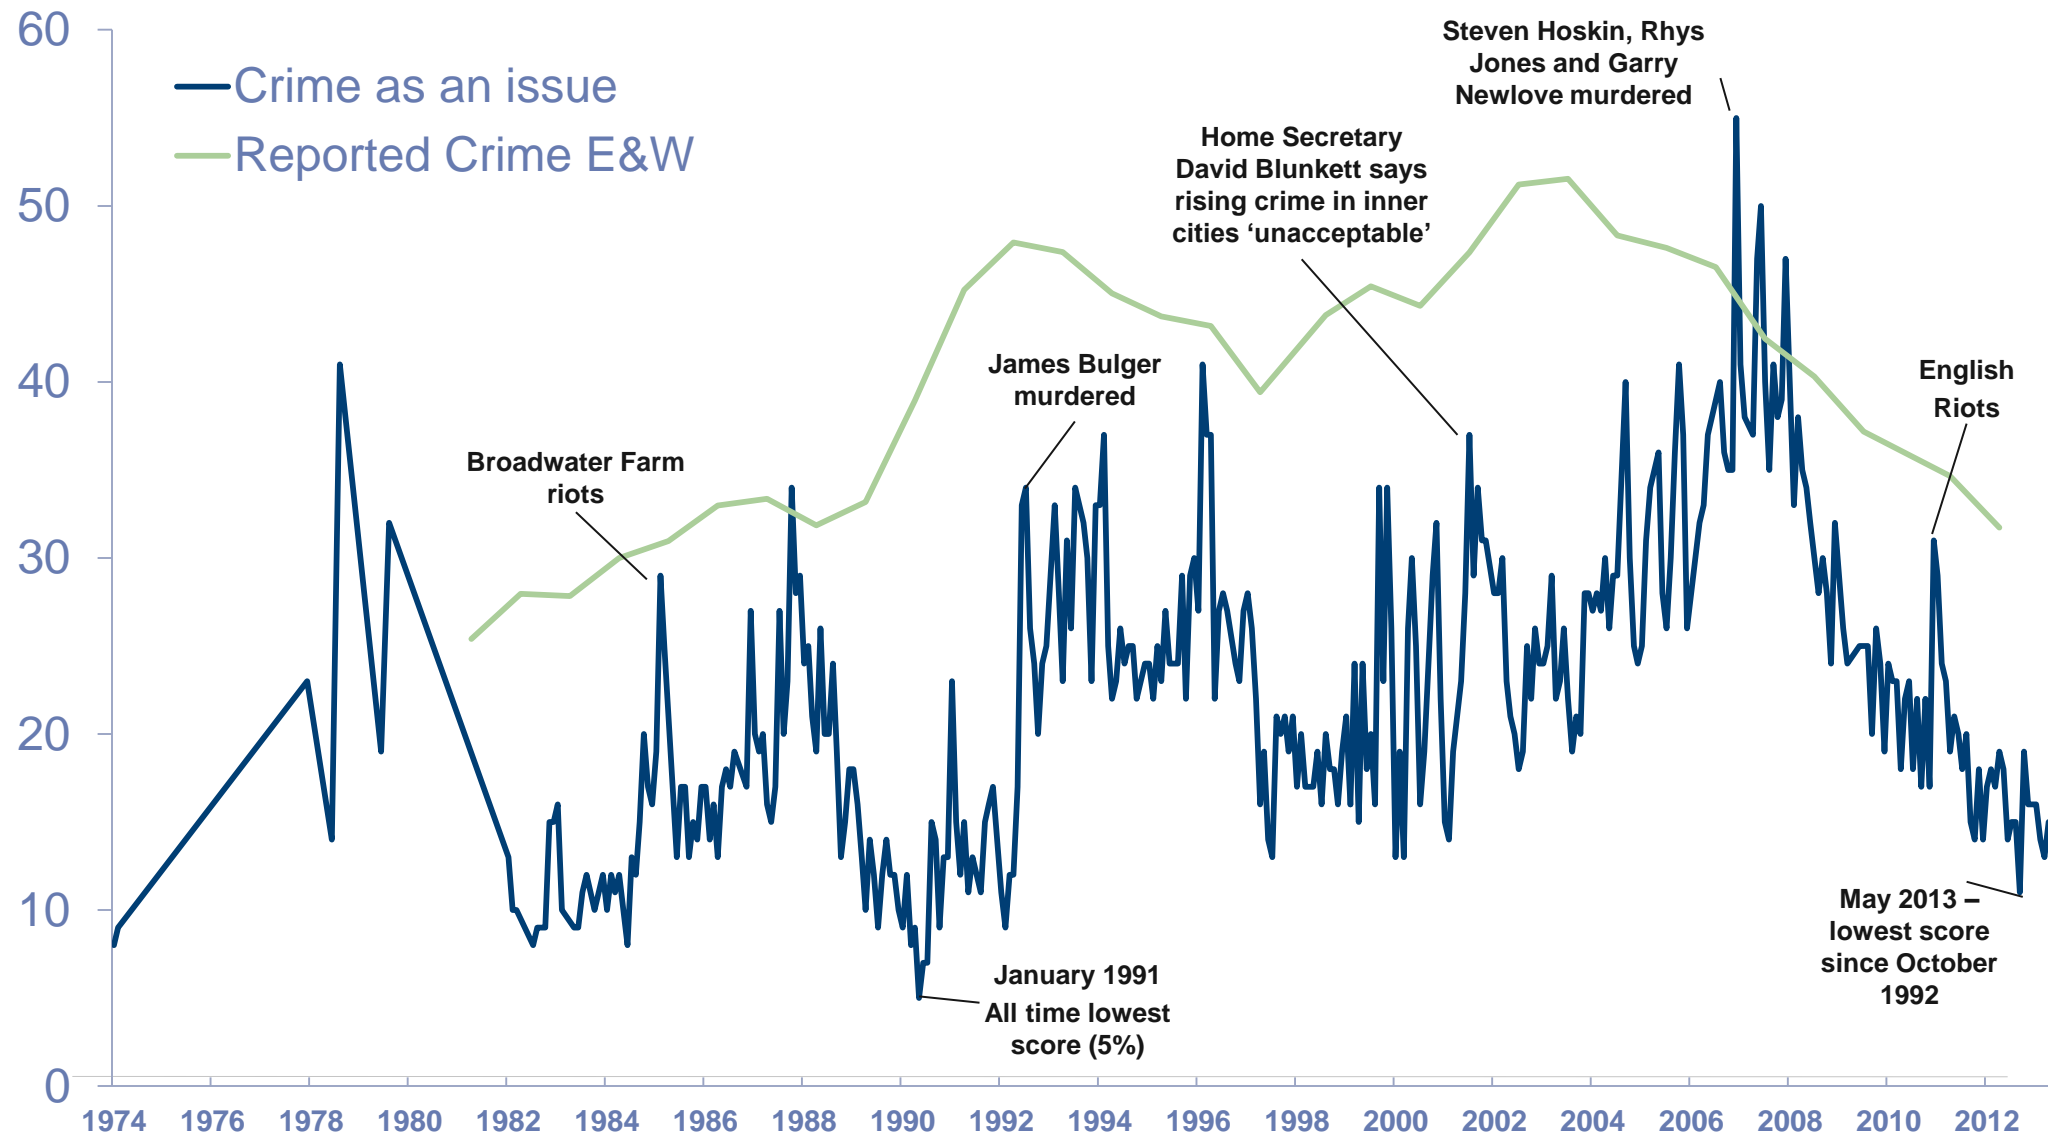

Issues Facing Britain: 2013

What do you see as the most/other important issues facing Britain today?

Base: 11671 British adults aged 18+, January – December 2013

Source: Ipsos MORI Issues Index

The economy: concern and optimism

Race relations/immigration

Unemployment

Base: 11671 British adults aged 18+, January – December 2013

Source: Ipsos MORI

Long term concern about crime 1974-2013

Broadwater Farm riots

James Bulger murdered

Home Secretary David Blunkett says rising crime in inner cities 'unacceptable'

Steven Hoskin, Rhys Jones and Garry Newlove murdered

English Riots

January 1991
All time lowest score (5%)

May 2013 - lowest score since October 1992

Concern about race/immigration vs. net migration

Mentions of immigration/race relations in Ipsos MORI's Issues Index by UK net migration, 1974 - 2013

Base: representative sample of c.1,000 British adults age 18+ each month, interviewed face-to-face in home

Source: Office for National Statistics, Ipsos MORI Issues Index

Concern about race/immigration by region over 2013