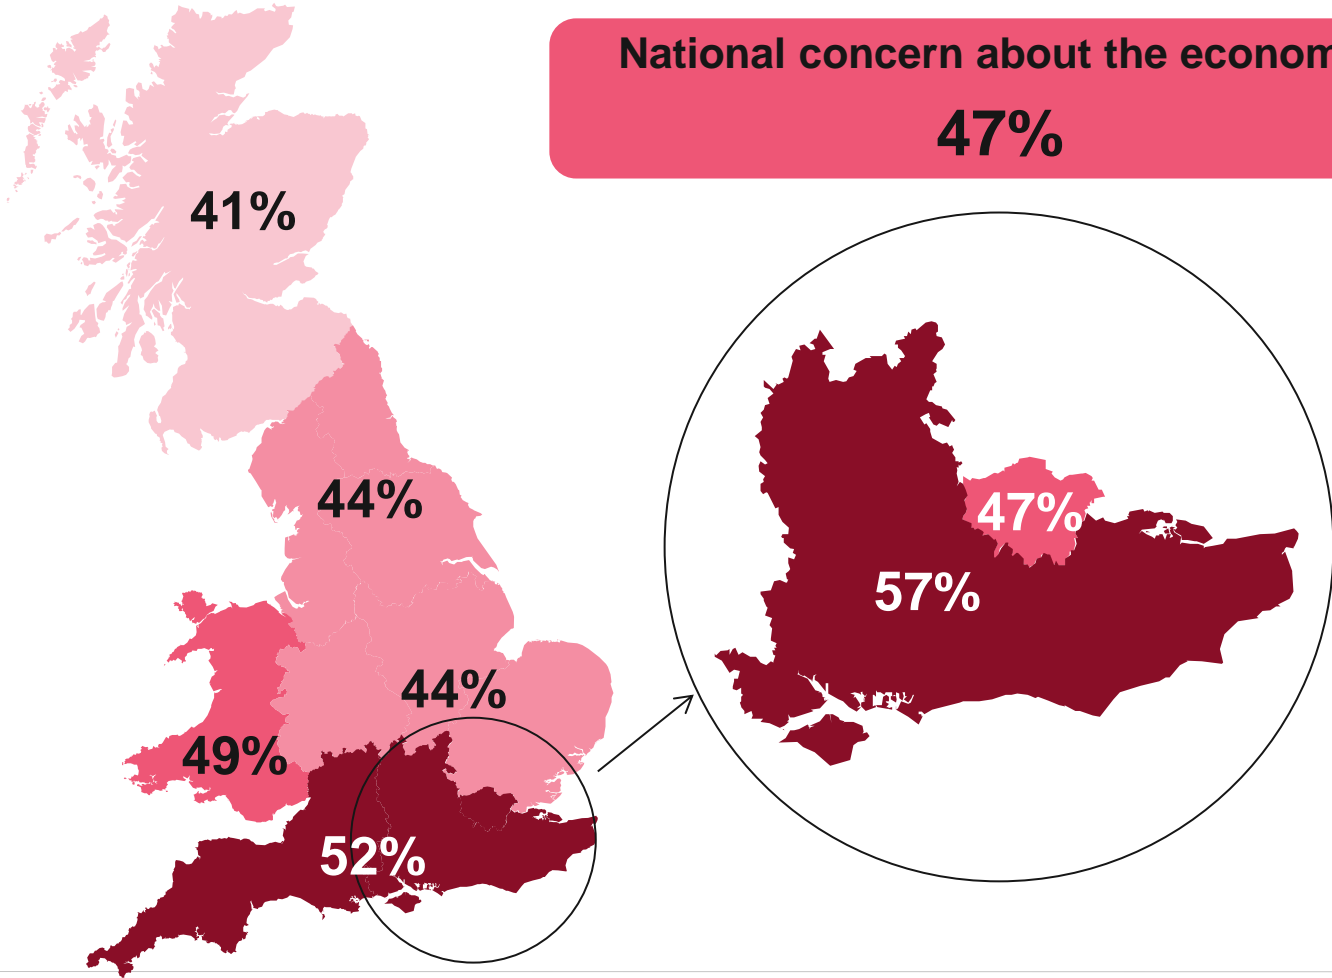

Base: representative sample of c.1,000 British adults age 18+ each month, interviewed face-to-face in home

Source: Office for National Statistics, Ipsos MORI Issues Index

Concern about race/immigration by region over 2013

Base: 11671 British adults aged 18+, January – December 2013

Source: Ipsos MORI Issues Index

Concern about housing by region over 2013

Base: 11671 British adults aged 18+, January – December 2013

Source: Ipsos MORI Issues Index

Concern about economy by region over 2013

Base: 11671 British adults aged 18+, January – December 2013

Source: Ipsos MORI Issues Index

Concern about unemployment

Base: 11671 British adults aged 18+, January – December 2013

Source: Ipsos MORI Issues Index

Concern about NHS/Health

Base: 11671 British adults aged 18+, January – December 2013

Source: Ipsos MORI Issues Index

Those more, and less, likely to be concerned about Europe