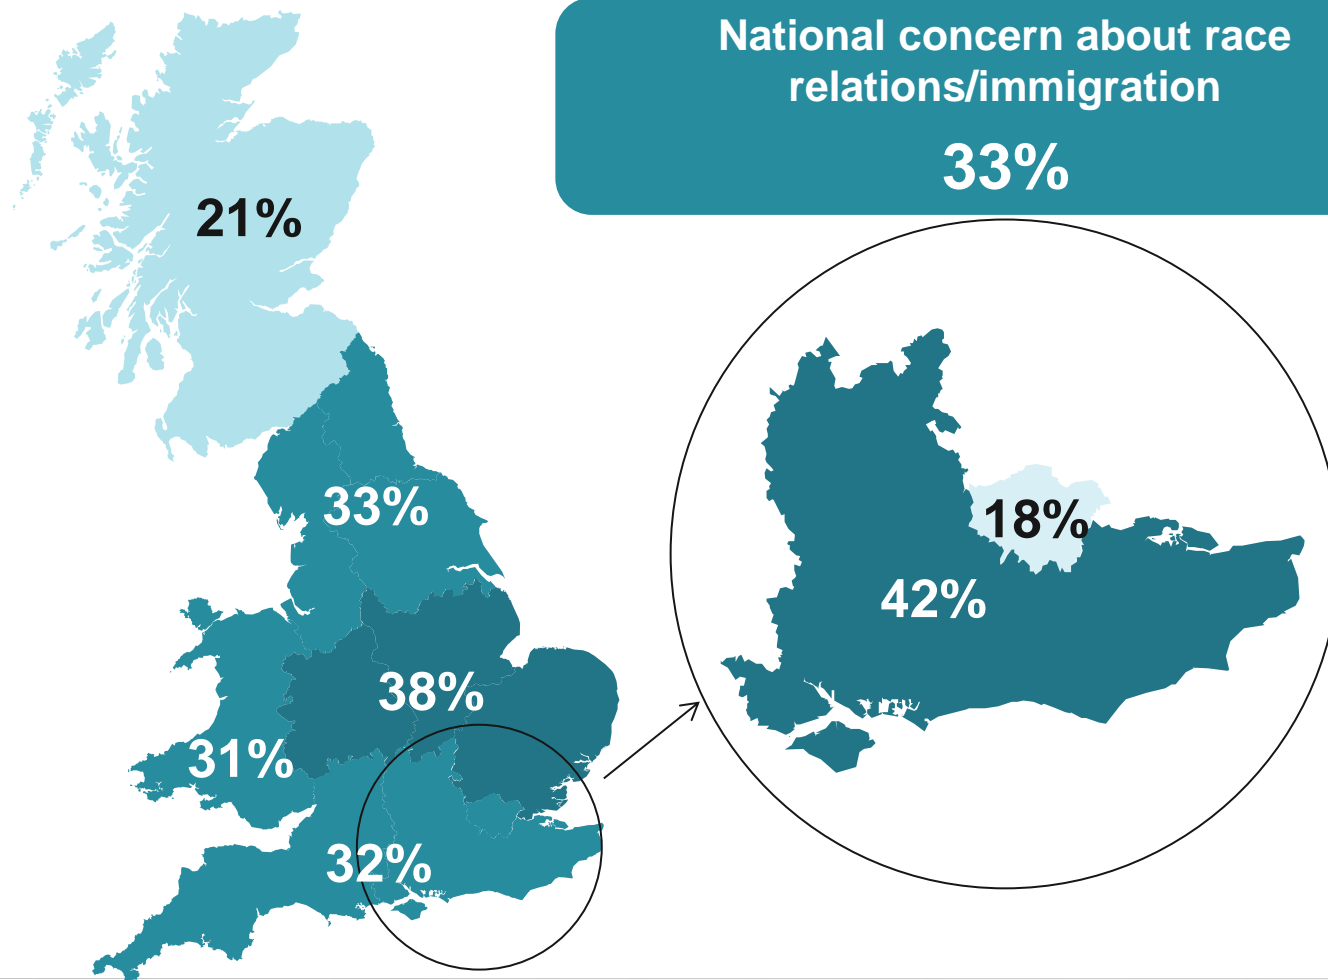

Race relations/immigration

Unemployment

Base: 11671 British adults aged 18+, January – December 2013

Source: Ipsos MORI

Long term concern about crime 1974-2013

Broadwater Farm riots

James Bulger murdered

Home Secretary David Blunkett says rising crime in inner cities 'unacceptable'

Steven Hoskin, Rhys Jones and Garry Newlove murdered

English Riots

January 1991
All time lowest score (5%)

May 2013 - lowest score since October 1992

Concern about race/immigration vs. net migration

Mentions of immigration/race relations in Ipsos MORI's Issues Index by UK net migration, 1974 - 2013

Base: representative sample of c.1,000 British adults age 18+ each month, interviewed face-to-face in home

Source: Office for National Statistics, Ipsos MORI Issues Index

Concern about race/immigration by region over 2013

Base: 11671 British adults aged 18+, January – December 2013

Source: Ipsos MORI Issues Index

Concern about housing by region over 2013

Base: 11671 British adults aged 18+, January – December 2013

Source: Ipsos MORI Issues Index