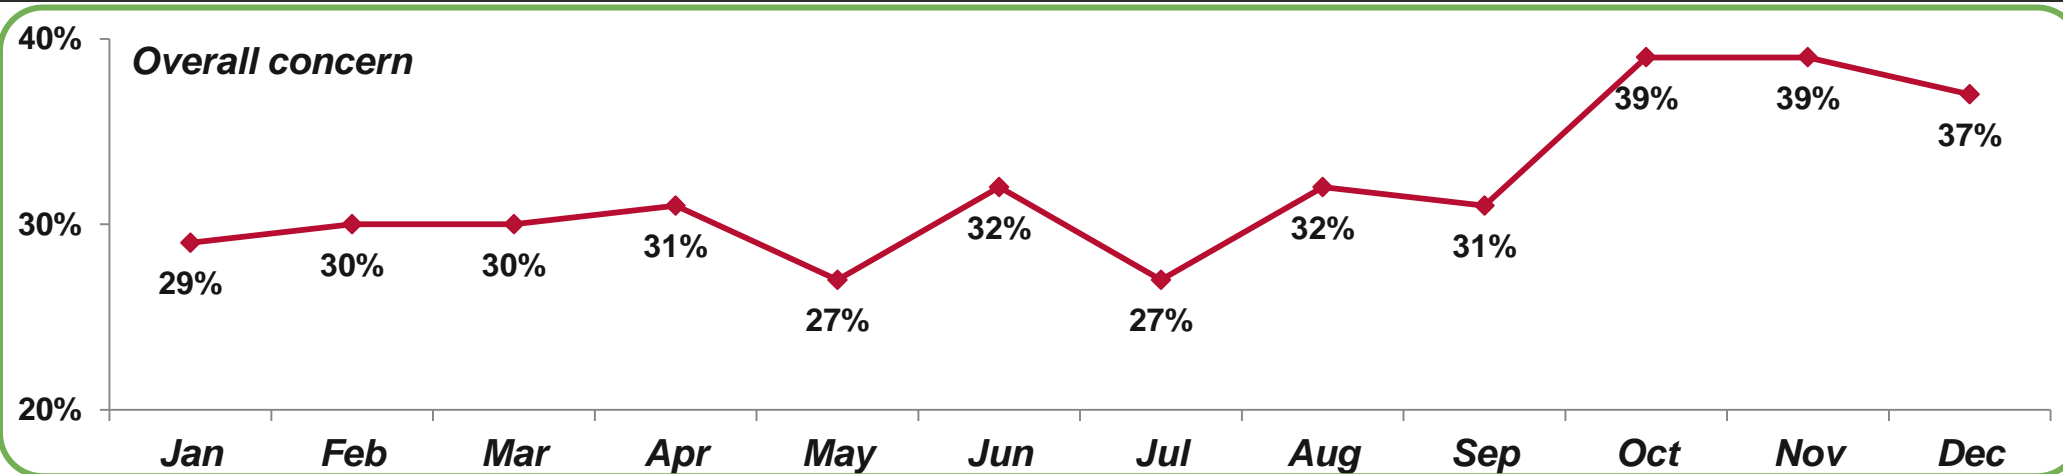

Source: Ipsos MORI Issues Index

Concern about NHS/Health

Base: 11671 British adults aged 18+, January – December 2013

Source: Ipsos MORI Issues Index

Those more, and less, likely to be concerned about Europe

What do you see as the most/other important issues facing Britain today? Euro/EU/Common Market

Base: 11671 British adults aged 18+, January – December 2013

Source: Ipsos MORI

Personal finances a growing issue

Personal finances: those considering poverty/inequality, low pay/fair wages, prices/inflation or petrol prices to be an issue

Base: 11671 British adults aged 18+, January – December 2013

Source: Ipsos MORI

Social grade A: Issues Facing Britain 2013

What do you see as the most/other important issues facing Britain today?

Base: 353 British adults aged 18+, social grade A. January – December 2013

Source: Ipsos MORI Issues Index