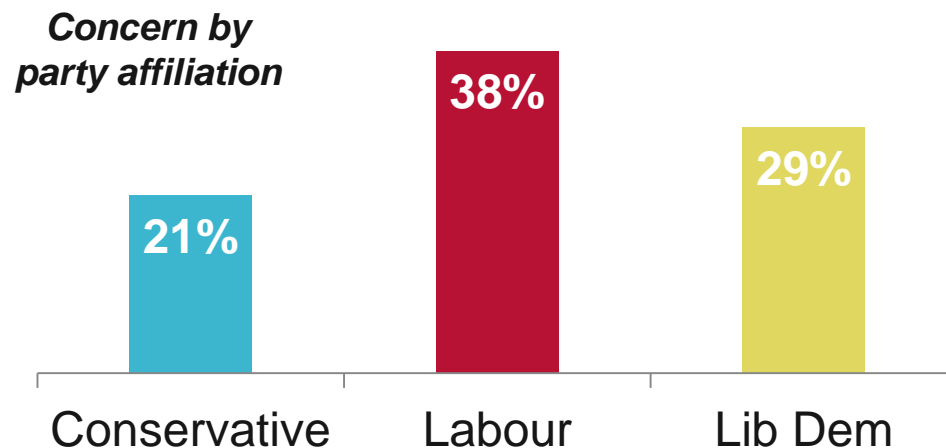

Source: Ipsos MORI Issues Index

Concern about NHS/Health

Base: 11671 British adults aged 18+, January – December 2013

Source: Ipsos MORI Issues Index

Those more, and less, likely to be concerned about Europe

What do you see as the most/other important issues facing Britain today? Euro/EU/Common Market

Base: 11671 British adults aged 18+, January – December 2013

Source: Ipsos MORI

Personal finances a growing issue

Personal finances: those considering poverty/inequality, low pay/fair wages, prices/inflation or petrol prices to be an issue

Base: 11671 British adults aged 18+, January – December 2013

Source: Ipsos MORI

Social grade A: Issues Facing Britain 2013

What do you see as the most/other important issues facing Britain today?

Base: 353 British adults aged 18+, social grade A. January – December 2013

Source: Ipsos MORI Issues Index