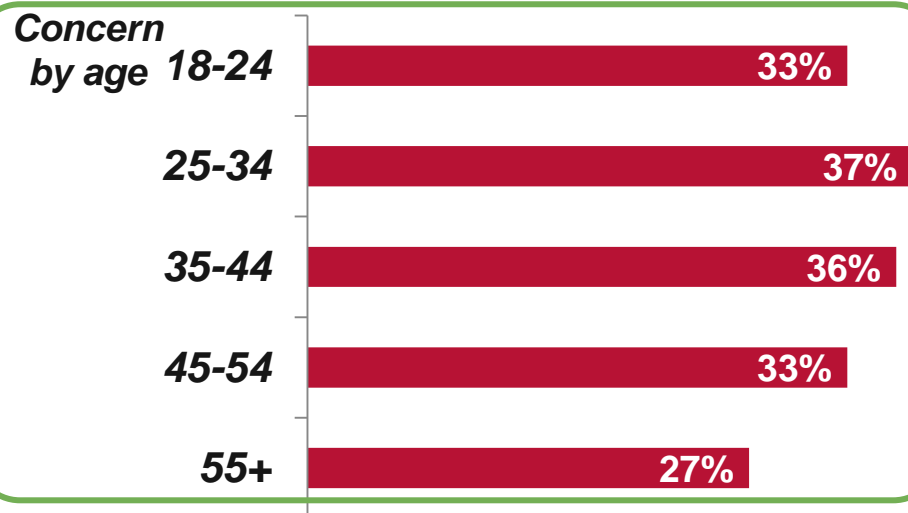

Source: Ipsos MORI Issues Index

Concern about NHS/Health

Base: 11671 British adults aged 18+, January – December 2013

Source: Ipsos MORI Issues Index

Those more, and less, likely to be concerned about Europe

What do you see as the most/other important issues facing Britain today? Euro/EU/Common Market

Base: 11671 British adults aged 18+, January – December 2013

Source: Ipsos MORI

Personal finances a growing issue

Personal finances: those considering poverty/inequality, low pay/fair wages, prices/inflation or petrol prices to be an issue

Base: 11671 British adults aged 18+, January – December 2013

Source: Ipsos MORI

Social grade A: Issues Facing Britain 2013

What do you see as the most/other important issues facing Britain today?

Base: 353 British adults aged 18+, social grade A. January – December 2013

Source: Ipsos MORI Issues Index