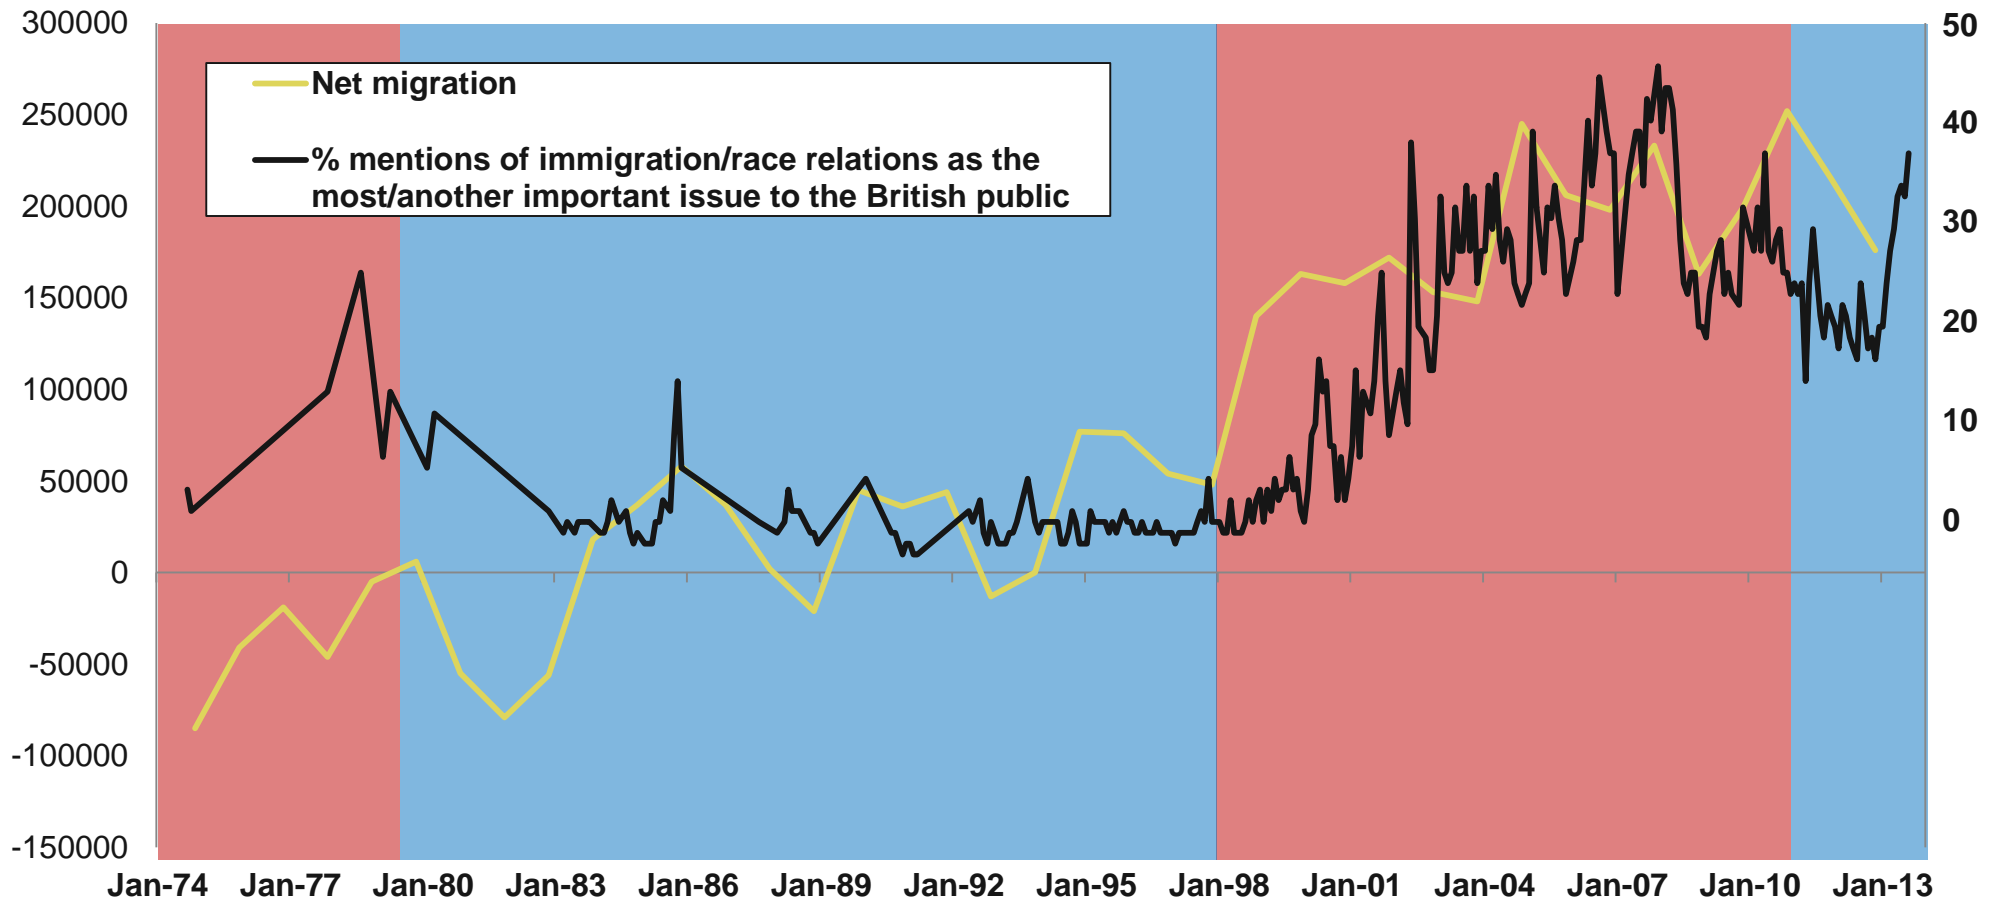

Race relations/immigration

Unemployment

Base: 11671 British adults aged 18+, January – December 2013

Source: Ipsos MORI

Long term concern about crime 1974-2013

Broadwater Farm riots

James Bulger murdered

Home Secretary David Blunkett says rising crime in inner cities 'unacceptable'

Steven Hoskin, Rhys Jones and Garry Newlove murdered

English Riots

January 1991
All time lowest score (5%)

May 2013 - lowest score since October 1992

Concern about race/immigration vs. net migration

Mentions of immigration/race relations in Ipsos MORI's Issues Index by UK net migration, 1974 - 2013

Base: representative sample of c.1,000 British adults age 18+ each month, interviewed face-to-face in home

Source: Office for National Statistics, Ipsos MORI Issues Index

Concern about race/immigration by region over 2013