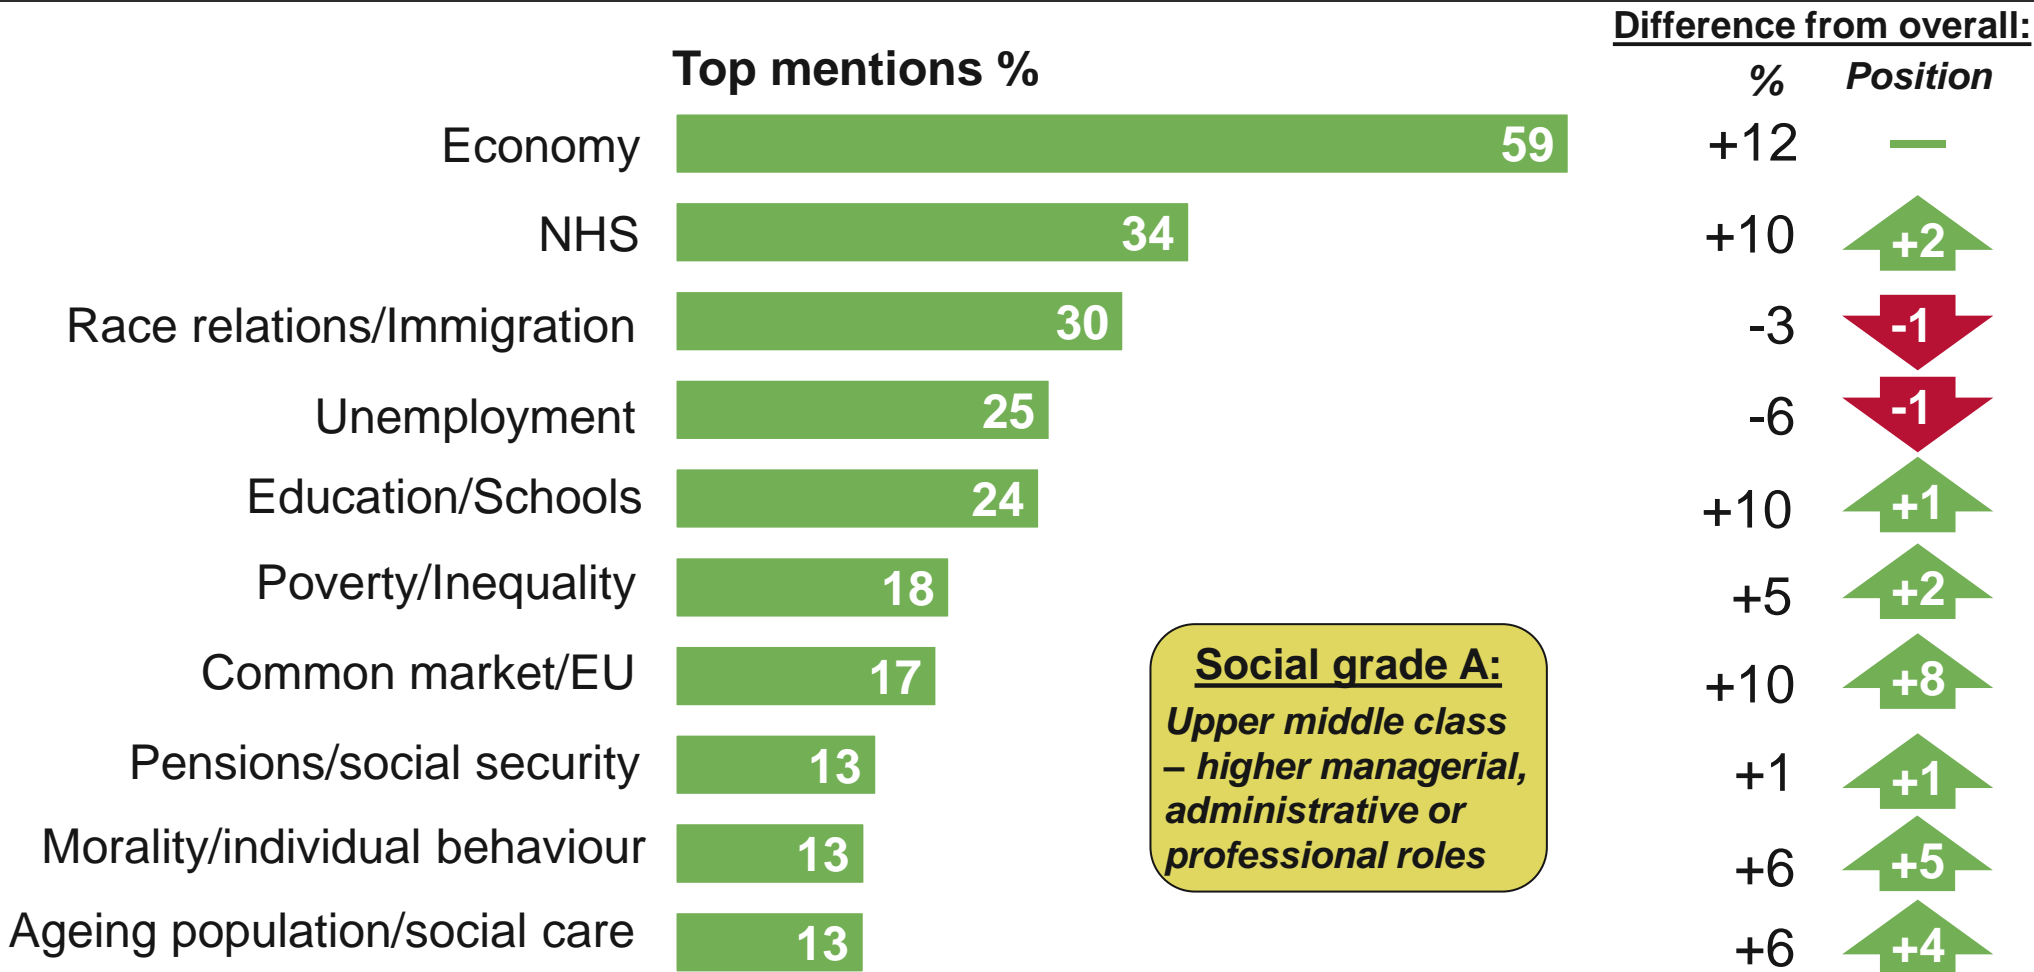

Sources: Ipsos MORI Issues index and Economic Optimism Index (EOI) data; Jan 2011-Dec 2013

Variation in concern about unemployment and race/immigration

What do you see as the most/other important issues facing Britain today?

What do you see as the most/other important issues facing Britain today? Euro/EU/Common Market

Base: 11671 British adults aged 18+, January – December 2013

Source: Ipsos MORI

Personal finances a growing issue

Personal finances: those considering poverty/inequality, low pay/fair wages, prices/inflation or petrol prices to be an issue

Base: 11671 British adults aged 18+, January – December 2013

Source: Ipsos MORI

Social grade A: Issues Facing Britain 2013

What do you see as the most/other important issues facing Britain today?

Base: 353 British adults aged 18+, social grade A. January – December 2013

Source: Ipsos MORI Issues Index