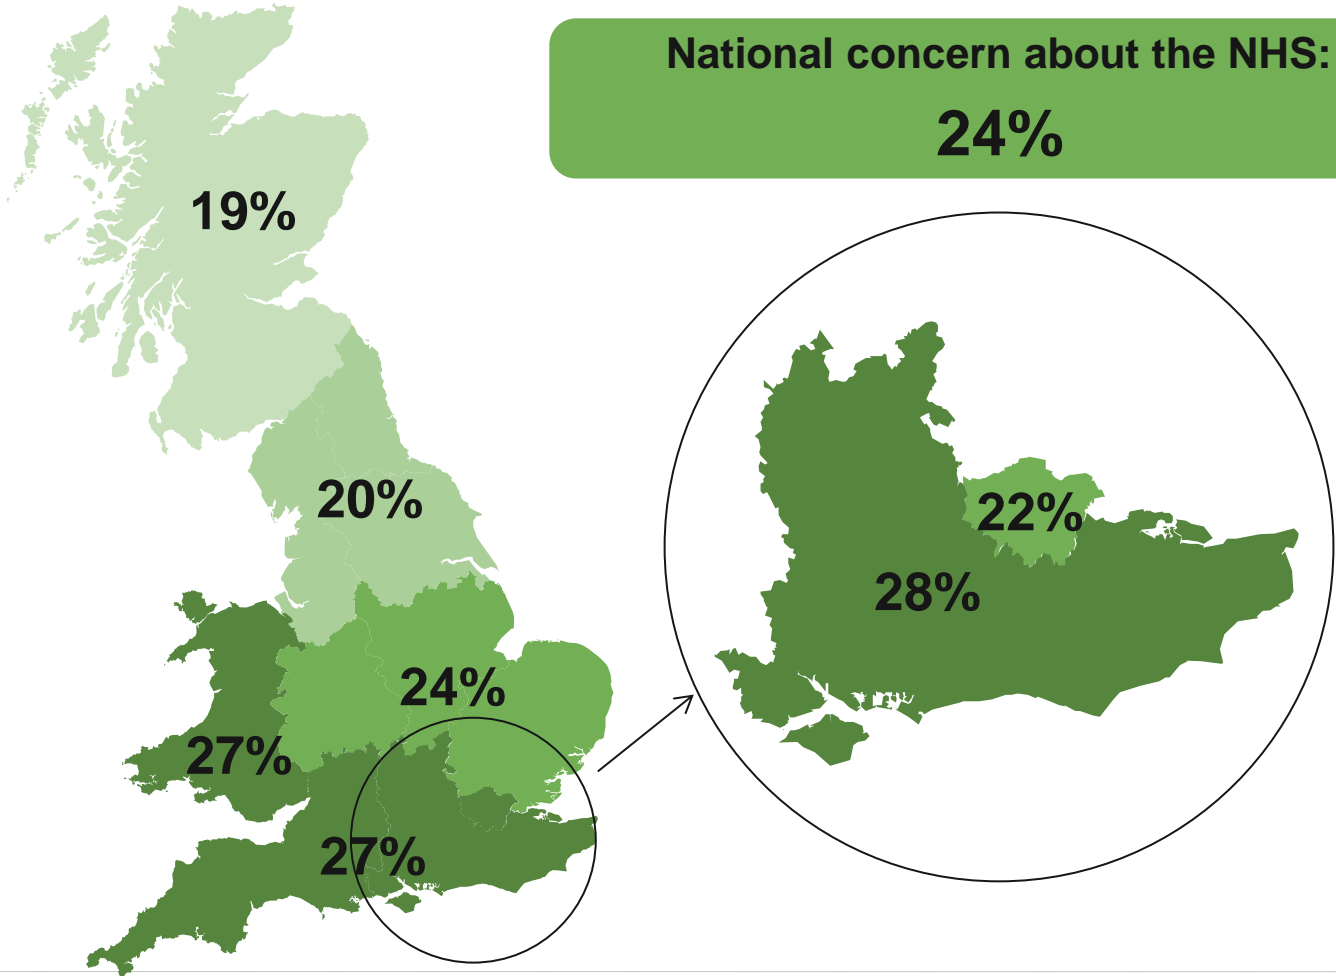

Base: representative sample of c.1,000 British adults age 18+ each month, interviewed face-to-face in home

Source: Office for National Statistics, Ipsos MORI Issues Index

Concern about race/immigration by region over 2013

Base: 11671 British adults aged 18+, January – December 2013

Source: Ipsos MORI Issues Index

Concern about housing by region over 2013

Base: 11671 British adults aged 18+, January – December 2013

Source: Ipsos MORI Issues Index

Concern about economy by region over 2013

Base: 11671 British adults aged 18+, January – December 2013

Source: Ipsos MORI Issues Index

Concern about unemployment

Base: 11671 British adults aged 18+, January – December 2013

Source: Ipsos MORI Issues Index

Concern about NHS/Health

Base: 11671 British adults aged 18+, January – December 2013

Source: Ipsos MORI Issues Index

Those more, and less, likely to be concerned about Europe