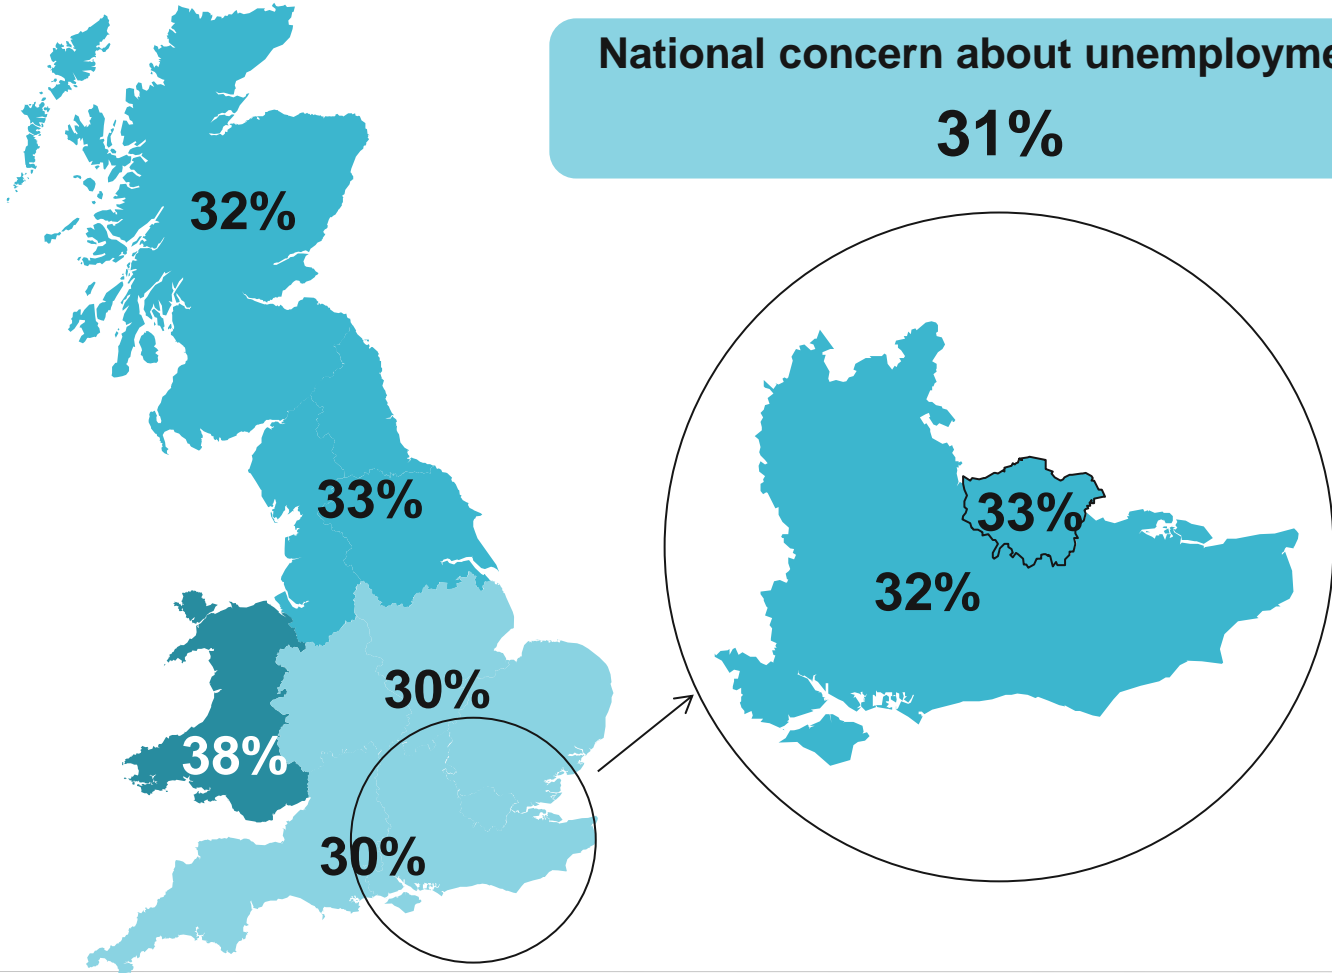

Base: representative sample of c.1,000 British adults age 18+ each month, interviewed face-to-face in home

Source: Office for National Statistics, Ipsos MORI Issues Index

Concern about race/immigration by region over 2013

Base: 11671 British adults aged 18+, January – December 2013

Source: Ipsos MORI Issues Index

Concern about housing by region over 2013

Base: 11671 British adults aged 18+, January – December 2013

Source: Ipsos MORI Issues Index

Concern about economy by region over 2013

Base: 11671 British adults aged 18+, January – December 2013

Source: Ipsos MORI Issues Index

Concern about unemployment

Base: 11671 British adults aged 18+, January – December 2013

Source: Ipsos MORI Issues Index

Concern about NHS/Health

Base: 11671 British adults aged 18+, January – December 2013

Source: Ipsos MORI Issues Index

Those more, and less, likely to be concerned about Europe