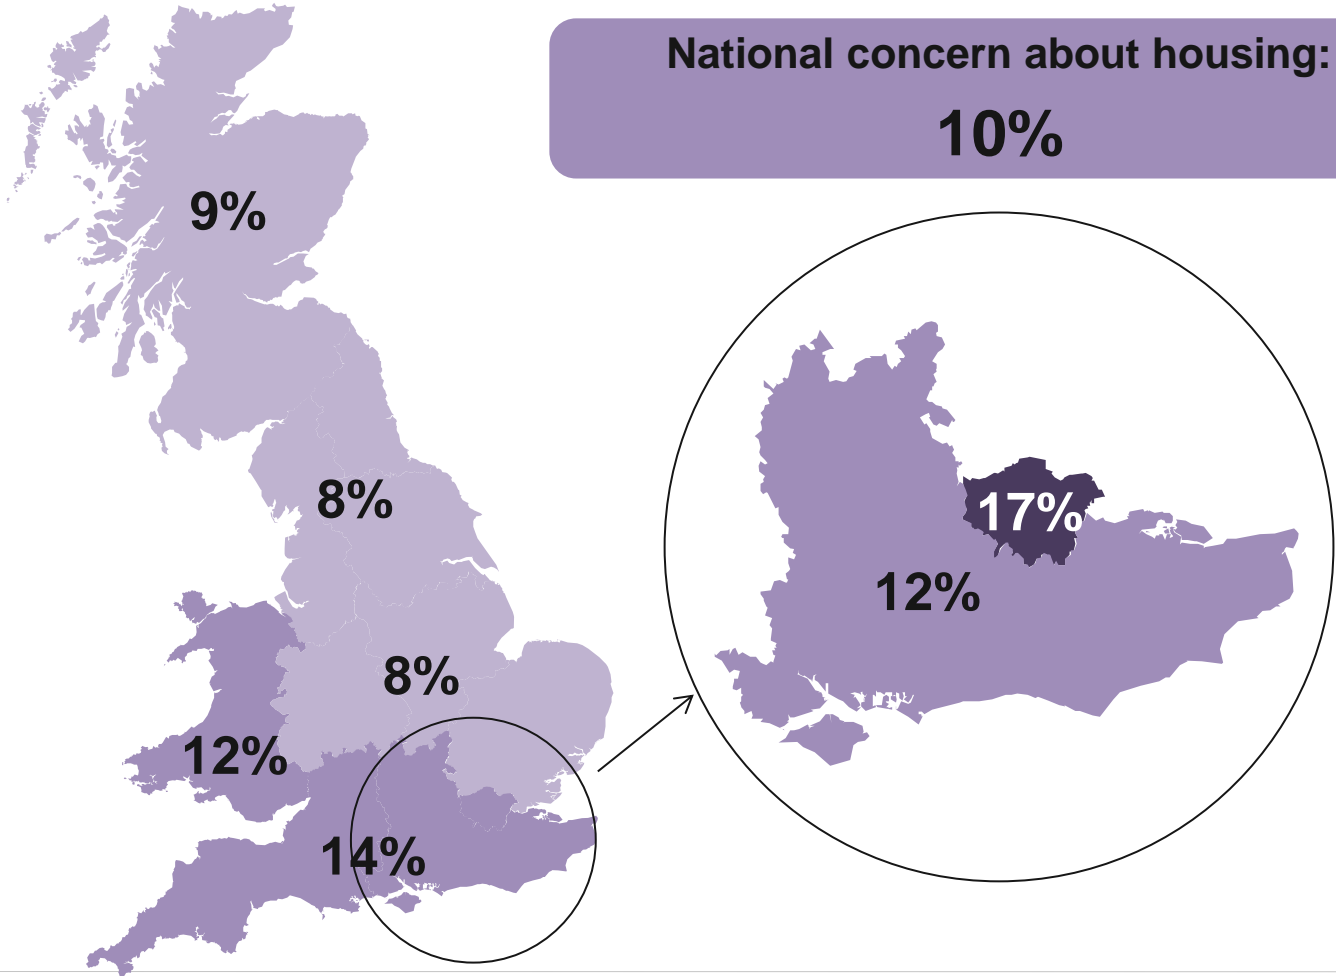

Base: representative sample of c.1,000 British adults age 18+ each month, interviewed face-to-face in home

Source: Office for National Statistics, Ipsos MORI Issues Index

Concern about race/immigration by region over 2013

Base: 11671 British adults aged 18+, January – December 2013

Source: Ipsos MORI Issues Index

Concern about housing by region over 2013

Base: 11671 British adults aged 18+, January – December 2013

Source: Ipsos MORI Issues Index

Concern about economy by region over 2013

Base: 11671 British adults aged 18+, January – December 2013

Source: Ipsos MORI Issues Index

Concern about unemployment

Base: 11671 British adults aged 18+, January – December 2013

Source: Ipsos MORI Issues Index

Concern about NHS/Health

Base: 11671 British adults aged 18+, January – December 2013

Source: Ipsos MORI Issues Index

Those more, and less, likely to be concerned about Europe