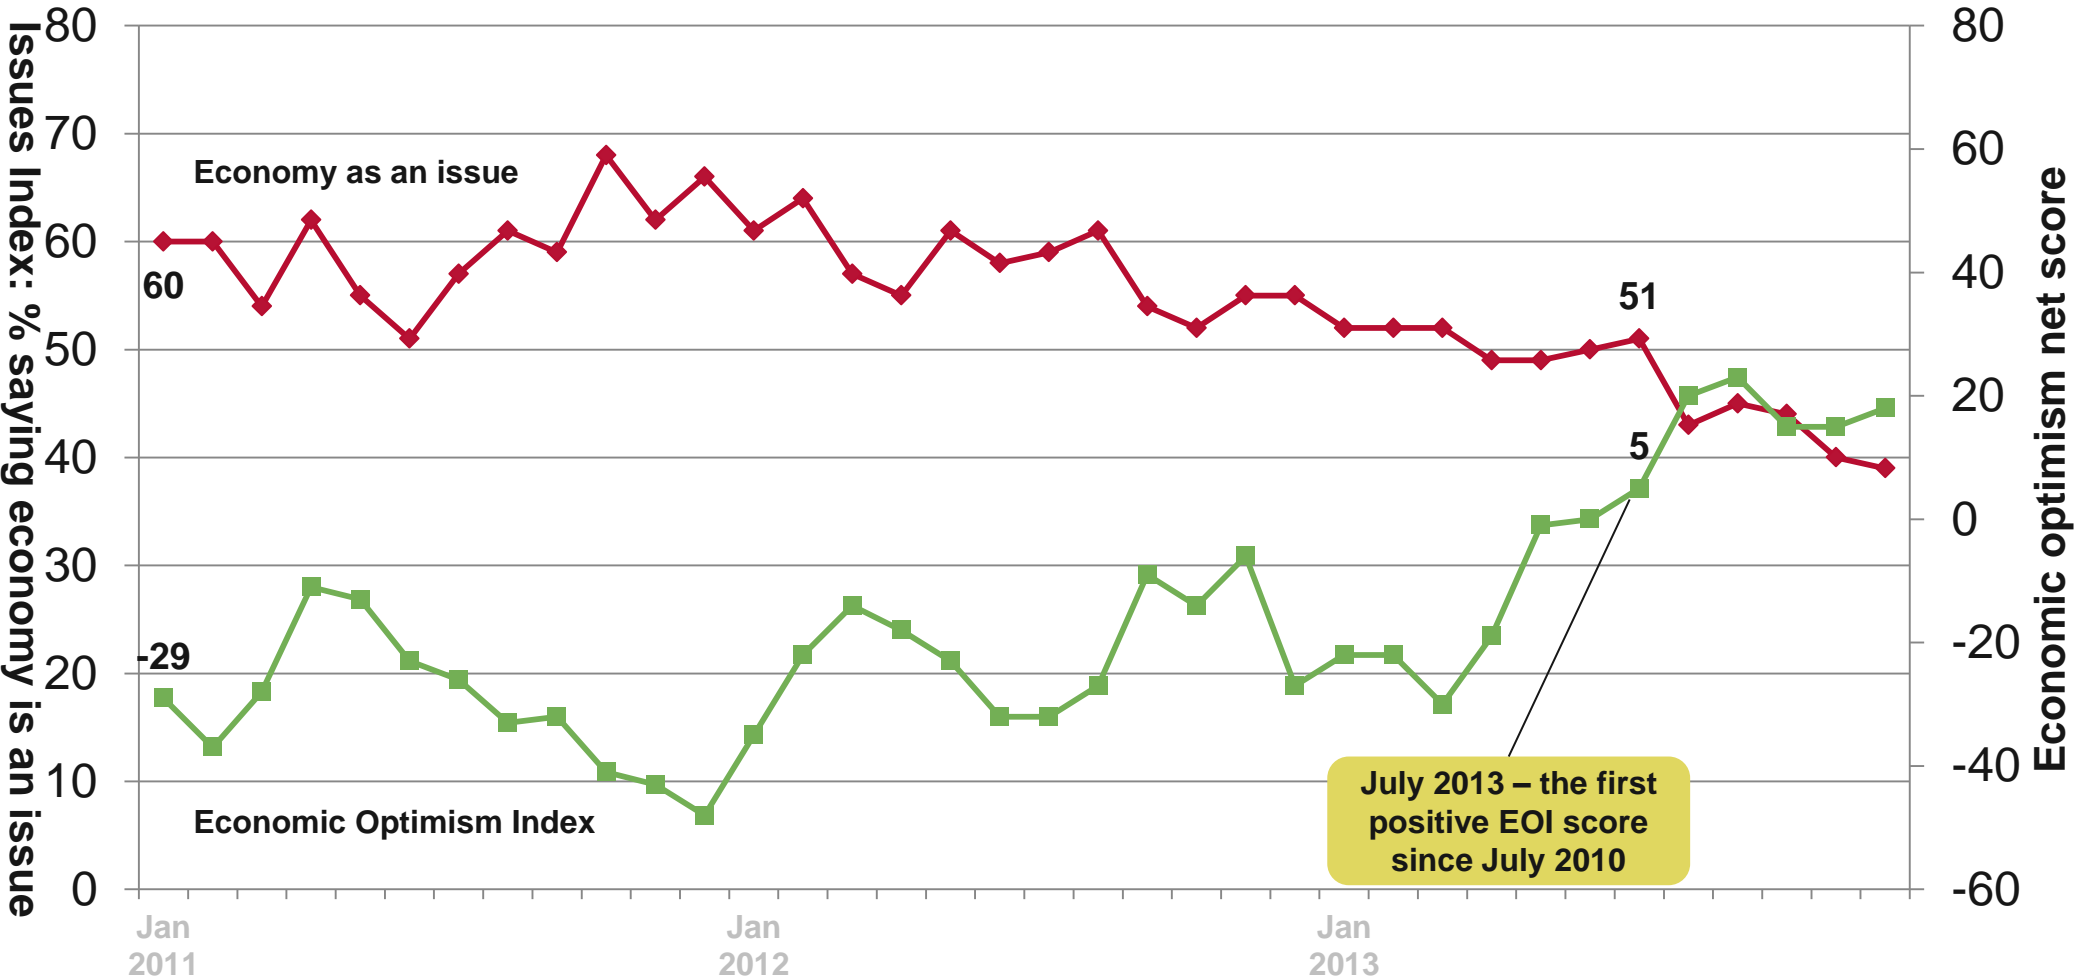

Issues Facing Britain: 2013

What do you see as the most/other important issues facing Britain today?

Base: 11671 British adults aged 18+, January – December 2013

Source: Ipsos MORI Issues Index

The economy: concern and optimism

Sources: Ipsos MORI Issues index and Economic Optimism Index (EOI) data; Jan 2011-Dec 2013

Variation in concern about unemployment and race/immigration

What do you see as the most/other important issues facing Britain today?

Race relations/immigration

Unemployment

Base: 11671 British adults aged 18+, January – December 2013

Source: Ipsos MORI

Long term concern about crime 1974-2013

Broadwater Farm riots

James Bulger murdered

Home Secretary David Blunkett says rising crime in inner cities 'unacceptable'