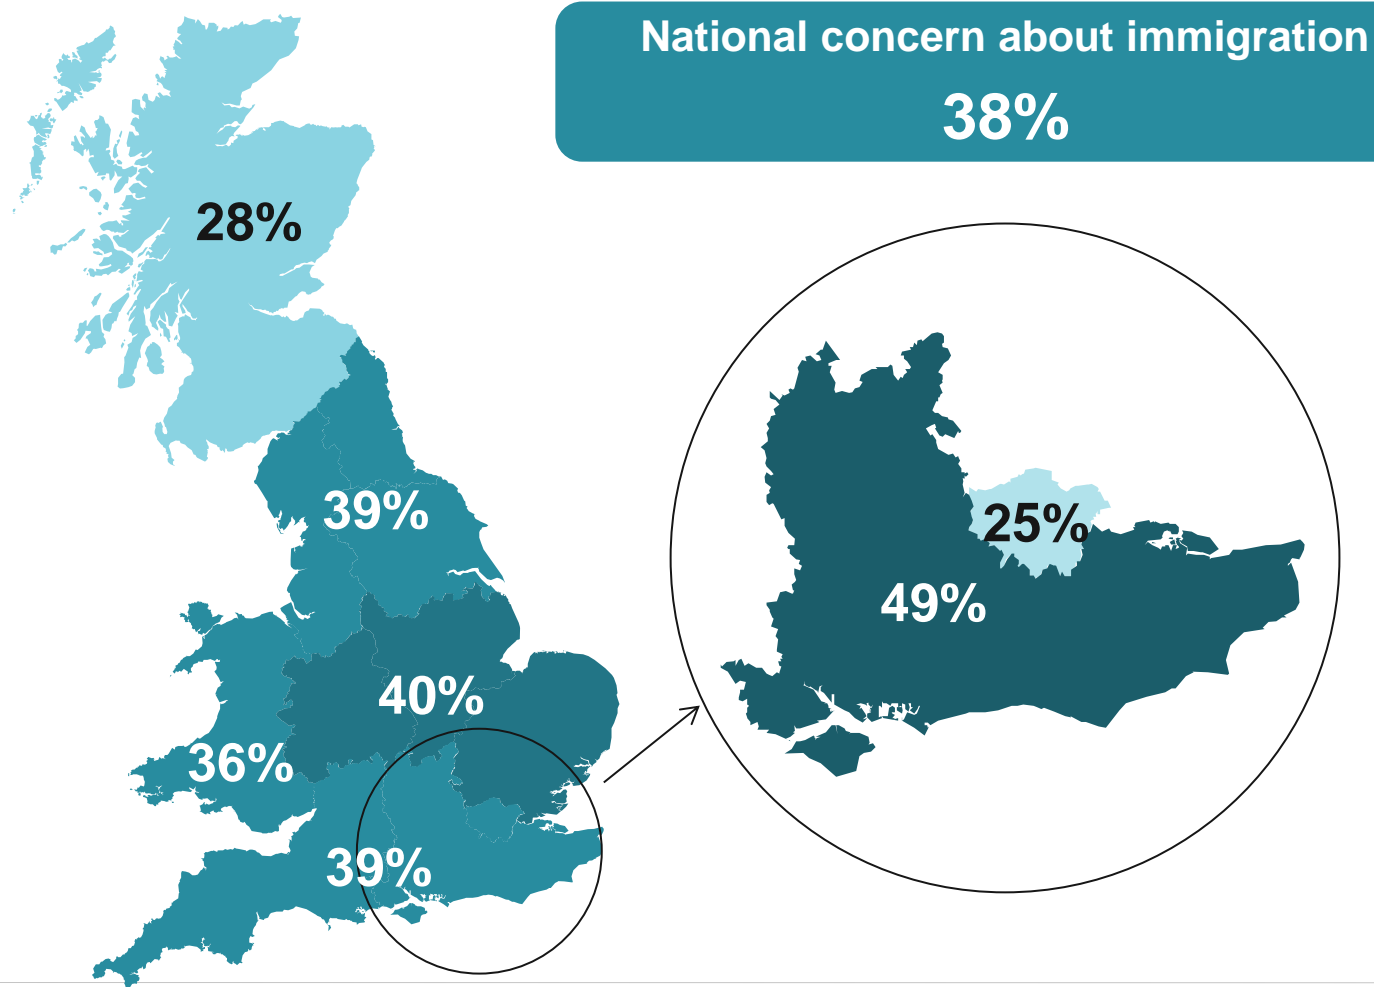

# Issues Facing Britain: 2014 in review

What do you see as the most/other important issues facing Britain today?

Base: 11,777 British adults 18+, January - December 2014

Source: Ipsos MORI Issues Index

# Concern about immigration\* by region over 2014

Base: 11,777 British adults 18+, January - December 2014

Source: Ipsos MORI Issues Index

# Concern about the economy by region over 2014

Base: 11,777 British adults 18+, January - December 2014

Source: Ipsos MORI Issues Index