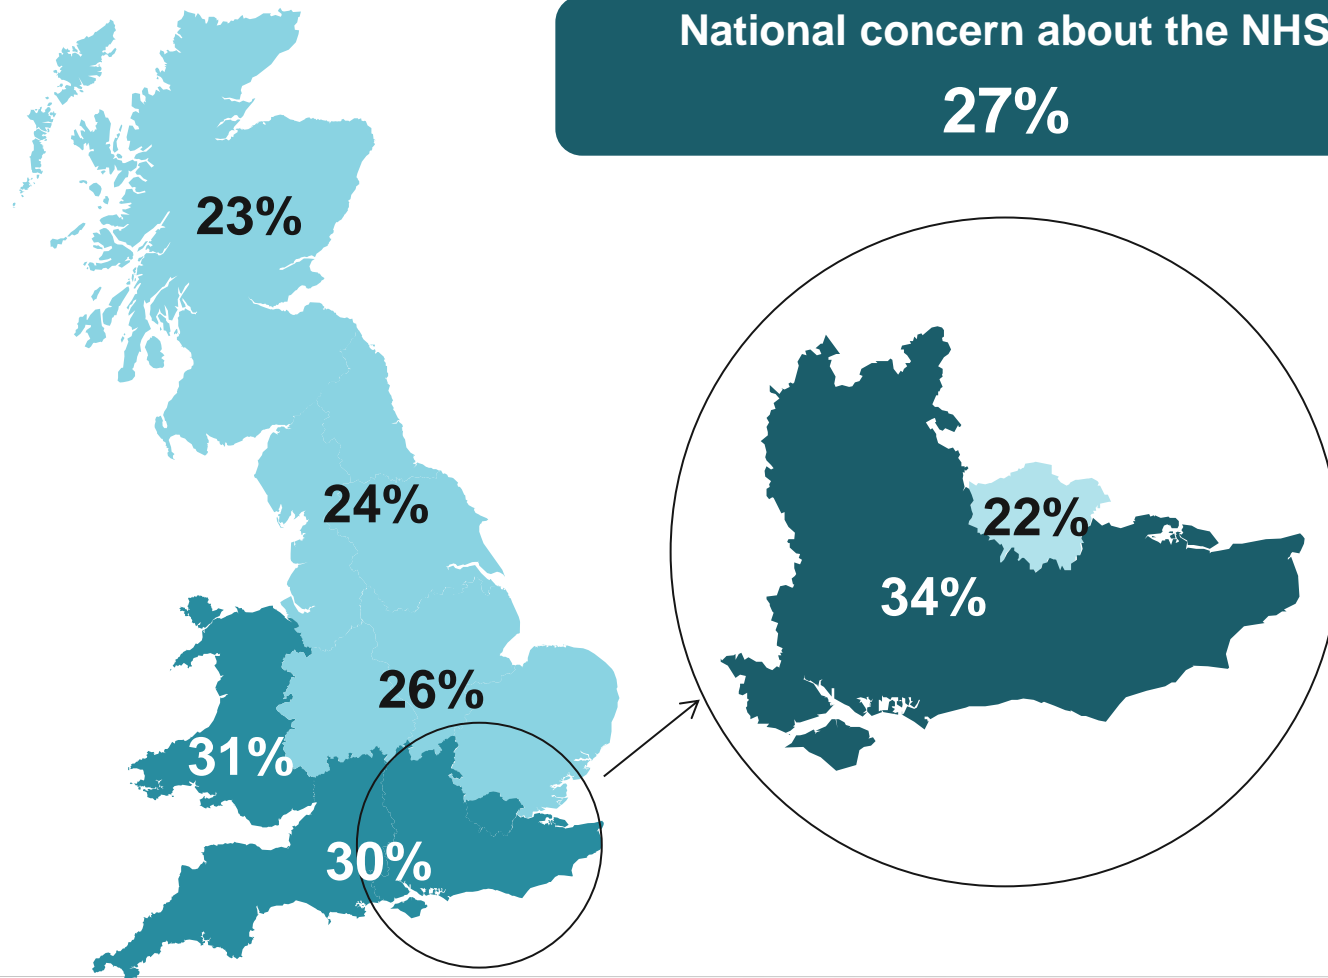

# Issues Facing Britain: 2014 in review

What do you see as the most/other important issues facing Britain today?

Base: 11,777 British adults 18+, January - December 2014

Source: Ipsos MORI Issues Index

# Concern about immigration\* by region over 2014

Base: 11,777 British adults 18+, January - December 2014

Source: Ipsos MORI Issues Index

# Concern about the economy by region over 2014

Base: 11,777 British adults 18+, January - December 2014

Source: Ipsos MORI Issues Index

# Concern about the NHS by region over 2014

Base: 11,777 British adults 18+, January - December 2014

Source: Ipsos MORI Issues Index