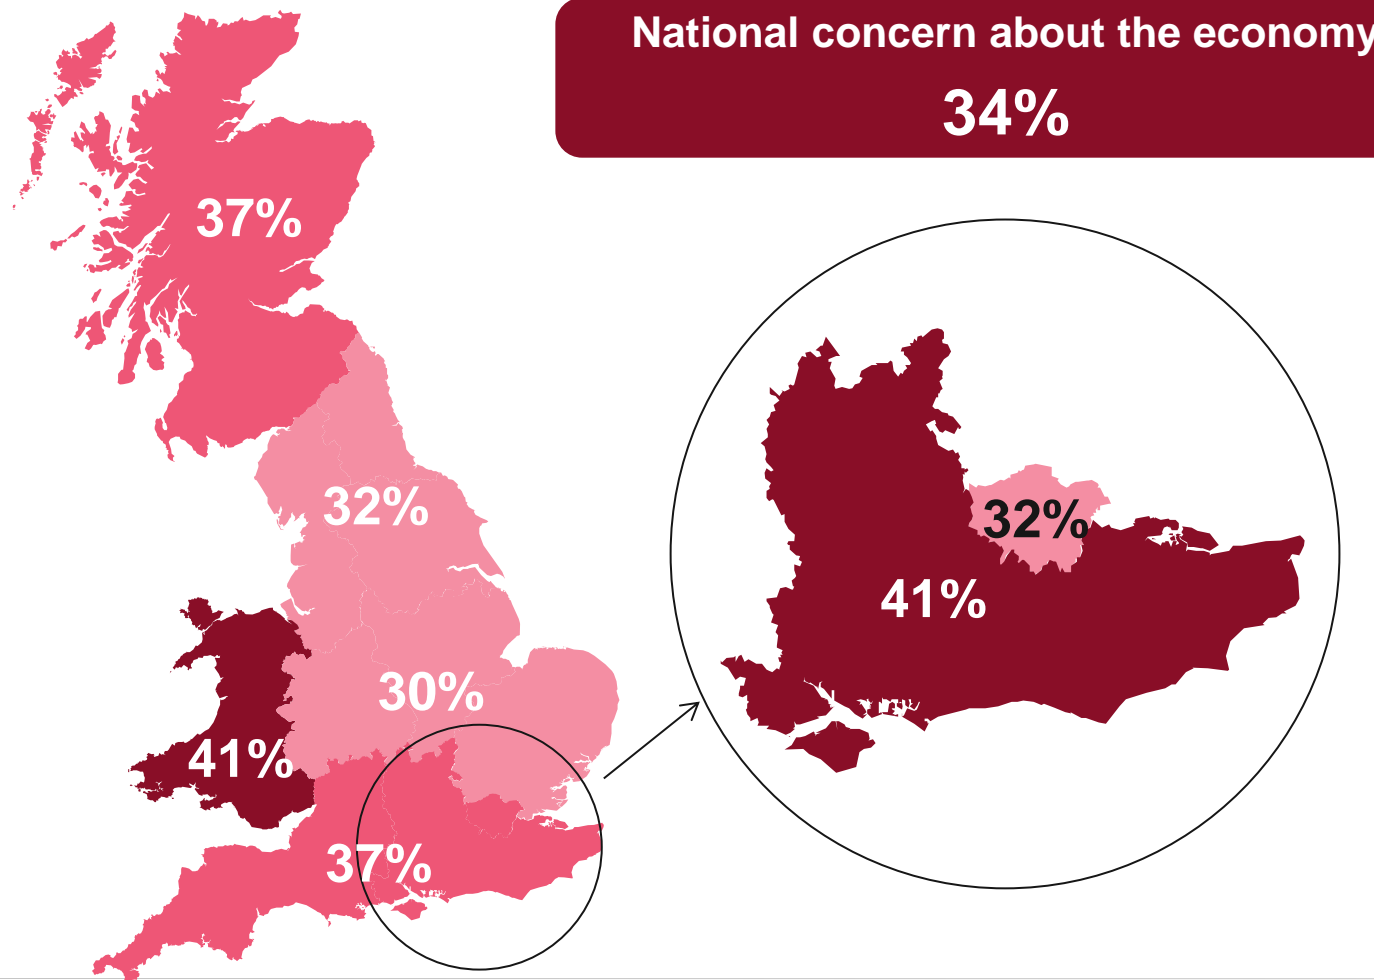

# Issues Facing Britain: 2014 in review

What do you see as the most/other important issues facing Britain today?

Base: 11,777 British adults 18+, January - December 2014

Source: Ipsos MORI Issues Index

# Concern about immigration\* by region over 2014

Base: 11,777 British adults 18+, January - December 2014

Source: Ipsos MORI Issues Index

# Concern about the economy by region over 2014

Base: 11,777 British adults 18+, January - December 2014

Source: Ipsos MORI Issues Index