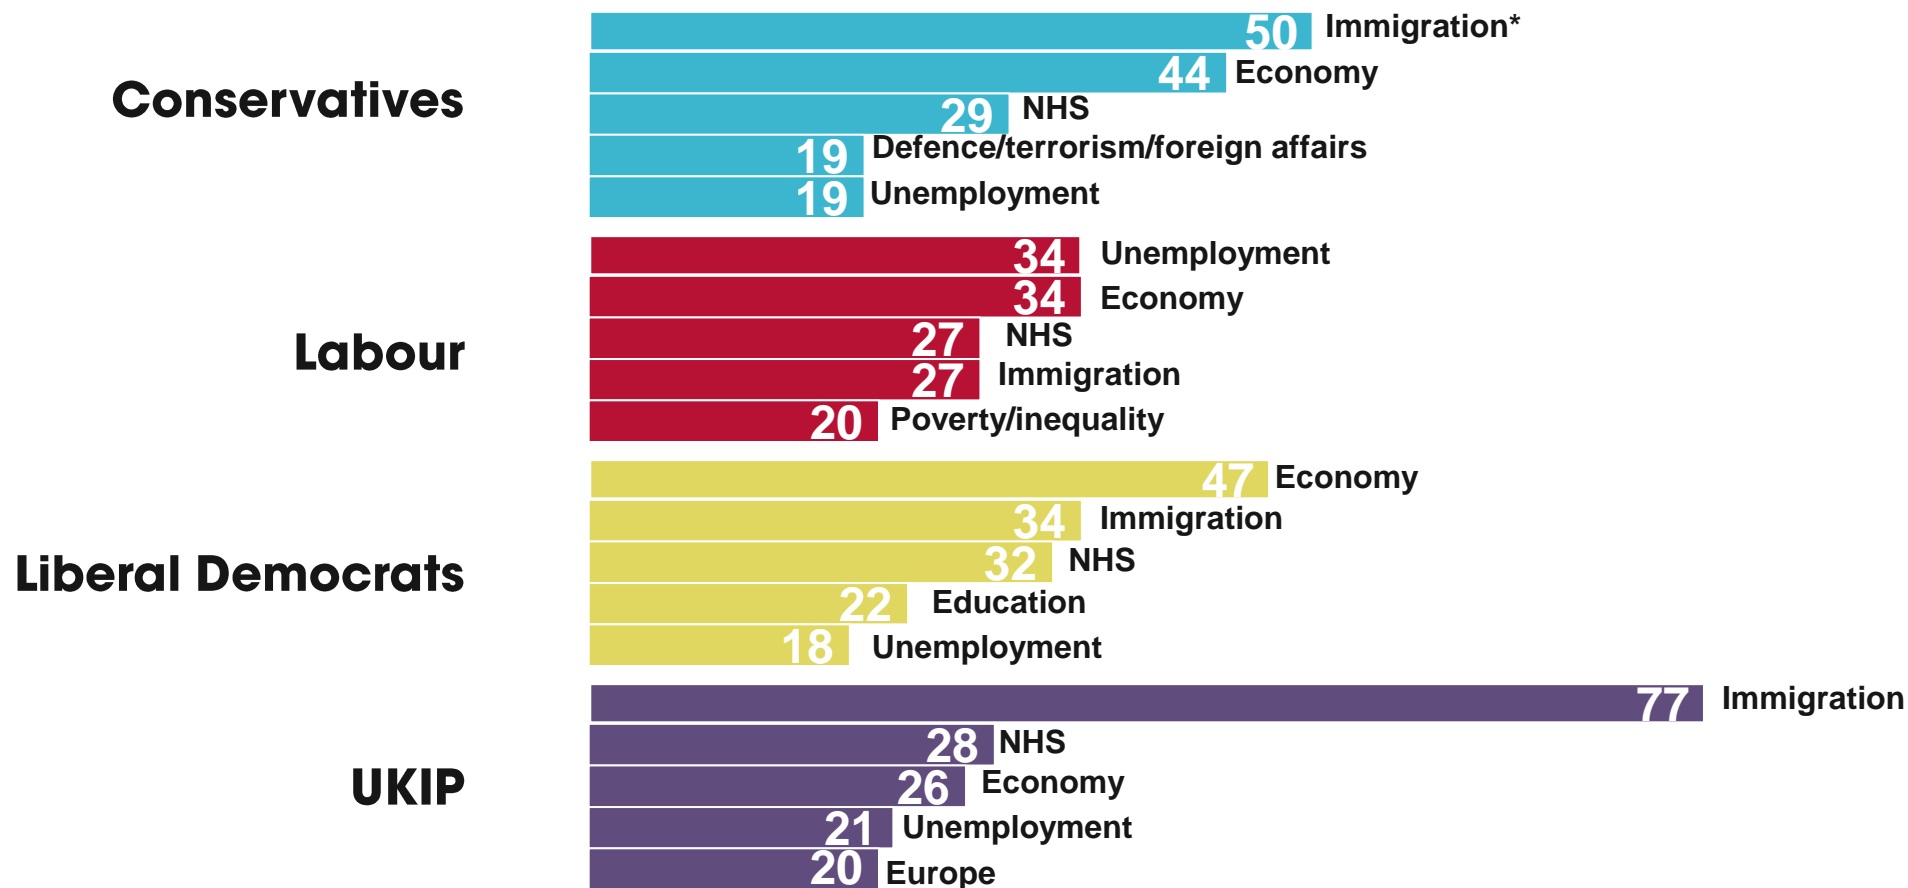

Top issues for the four main parties' supporters

What do you see as the most/other important issues facing Britain today?

% mentioning each issue

Base: 11,777 British adults 18+, January - December 2014

Source: Ipsos MORI Issues Index