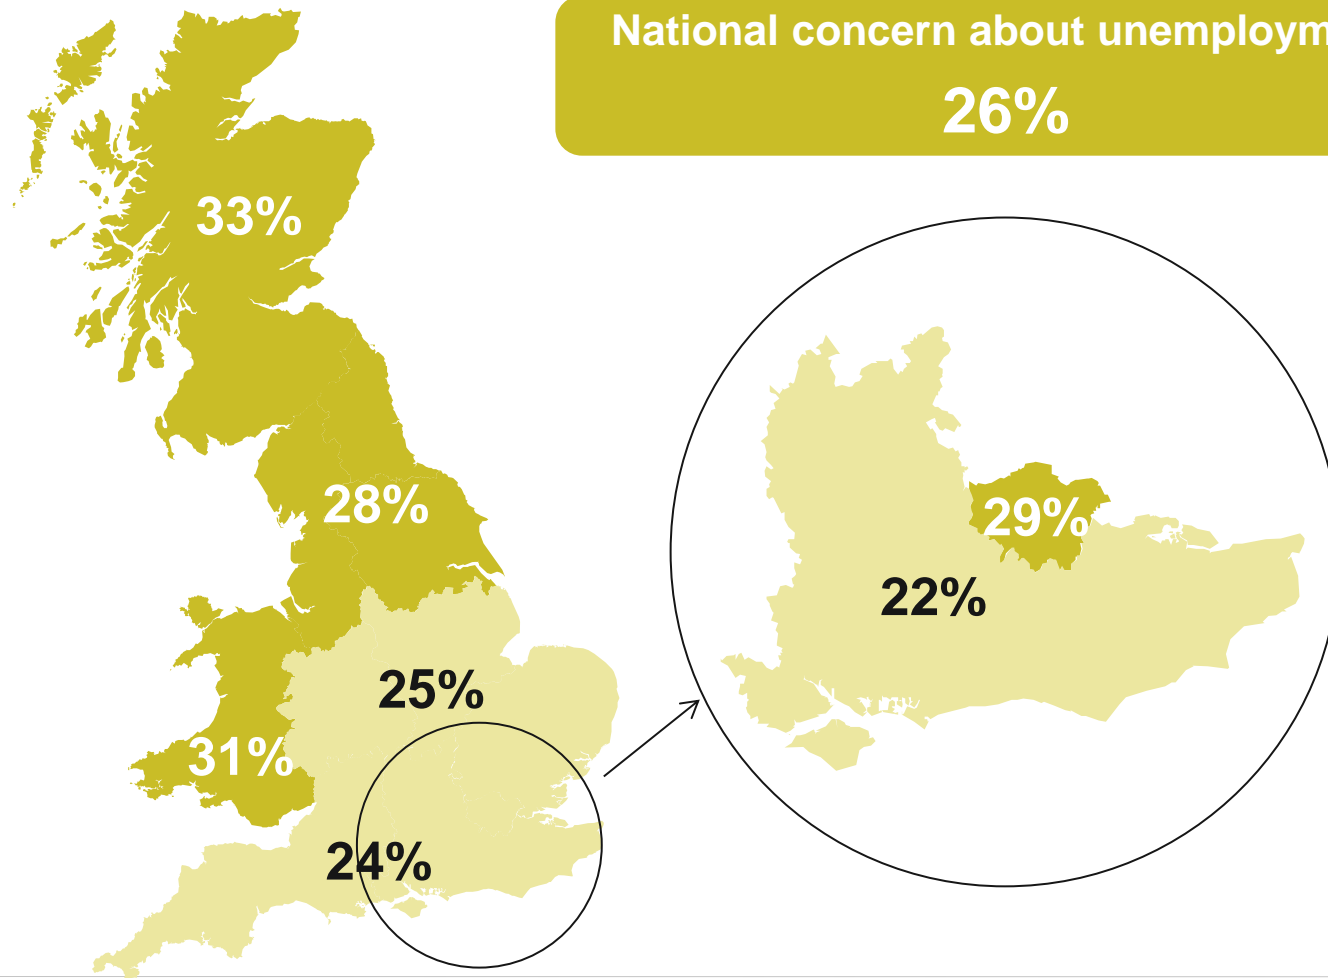

Concern about unemployment by region over 2014

Base: 11,777 British adults 18+, January - December 2014

Source: Ipsos MORI Issues Index