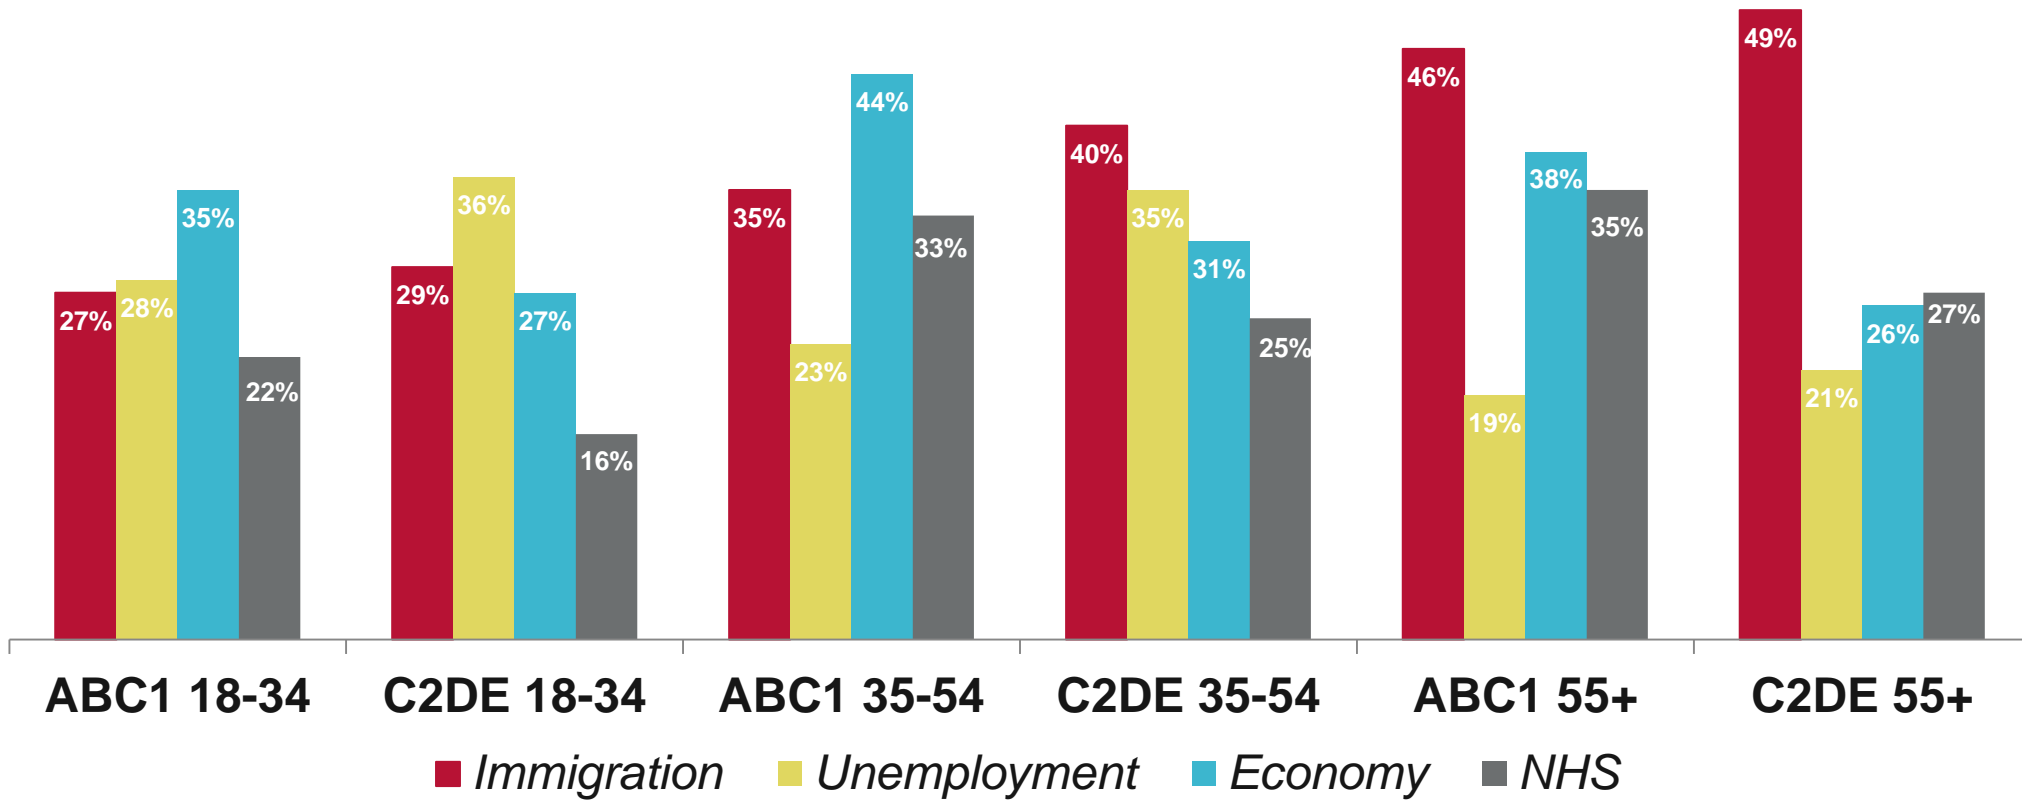

## Concern by party

Base: 11,777 British adults 18+, January - December 2014

# The economy as an issue and the Economic Optimism Index (EOI)

Q. What do you see as the most/other important issues facing Britain today?

Q. Do you think the general economic condition of the country will improve, stay the same or get worse over the next 12 months? (% "better" - % "worse" = EOI)

Base: c.1,000 British adults age 18+ each month

Source: Ipsos MORI Issues Index / Political Monitor

# Age and social grade – different priorities

What do you see as the most/other important issues facing Britain today?

Immigration\* / Unemployment / Economy / NHS

Base: 11,777 British adults 18+, January - December 2014