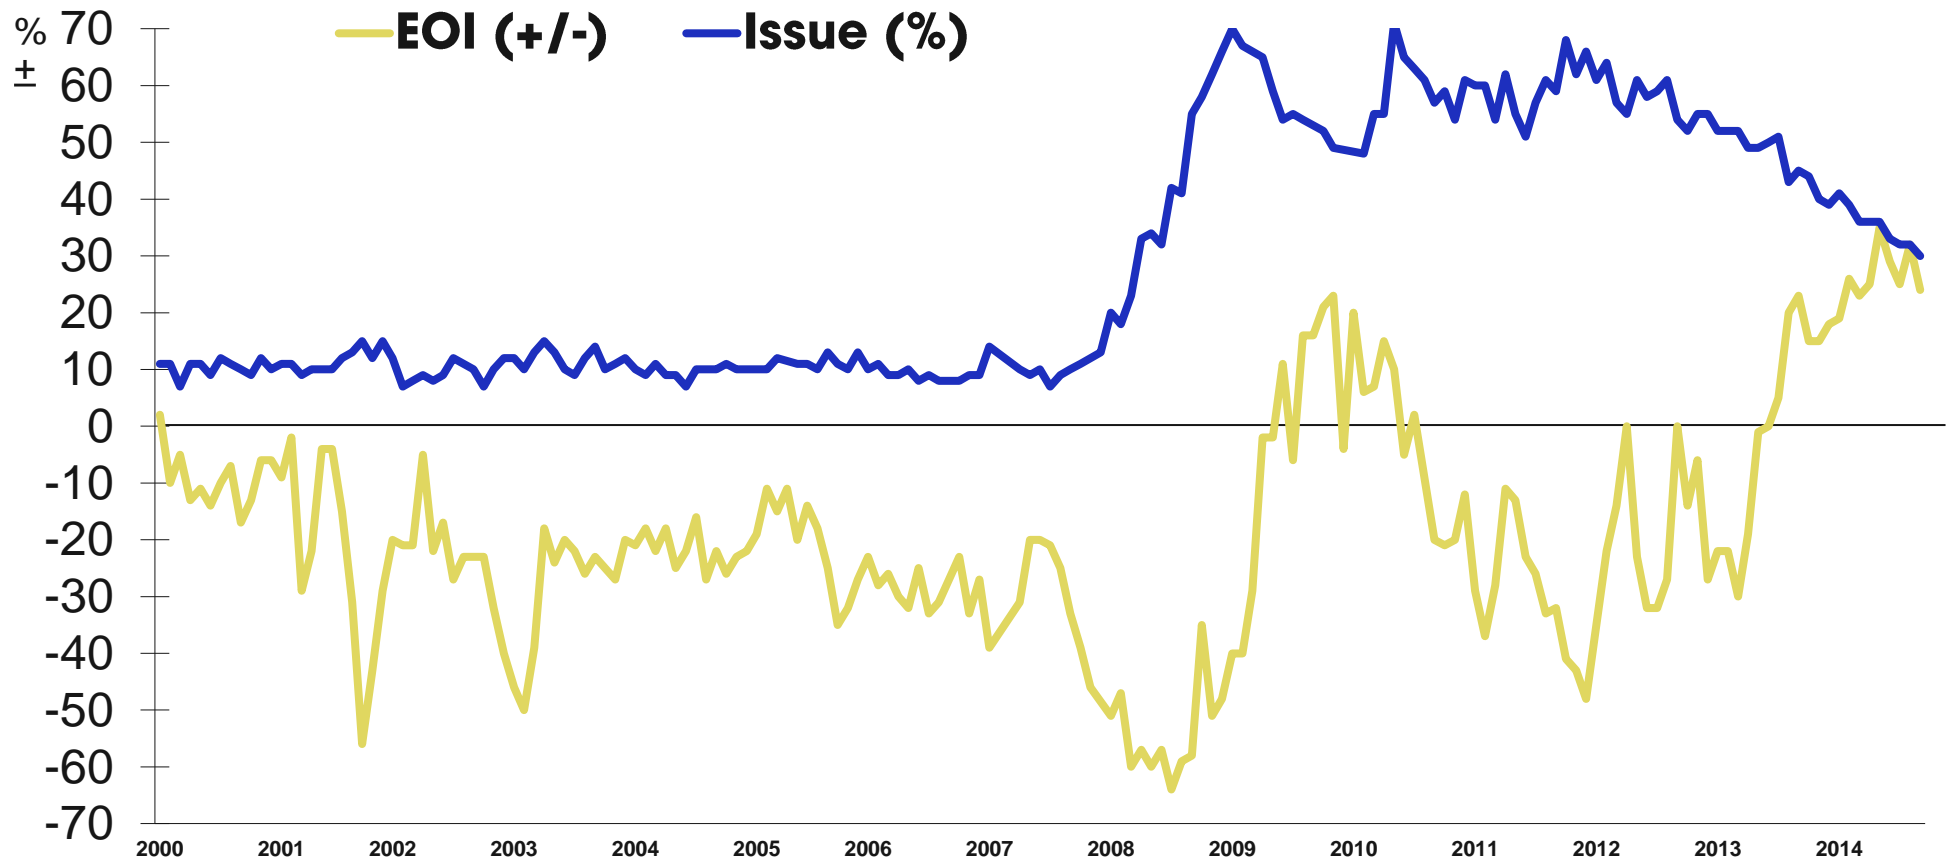

The economy as an issue and the Economic Optimism Index (EOI)

Q. What do you see as the most/other important issues facing Britain today?

Q. Do you think the general economic condition of the country will improve, stay the same or get worse over the next 12 months? (% "better" - % "worse" = EOI)

Base: c.1,000 British adults age 18+ each month

Source: Ipsos MORI Issues Index / Political Monitor