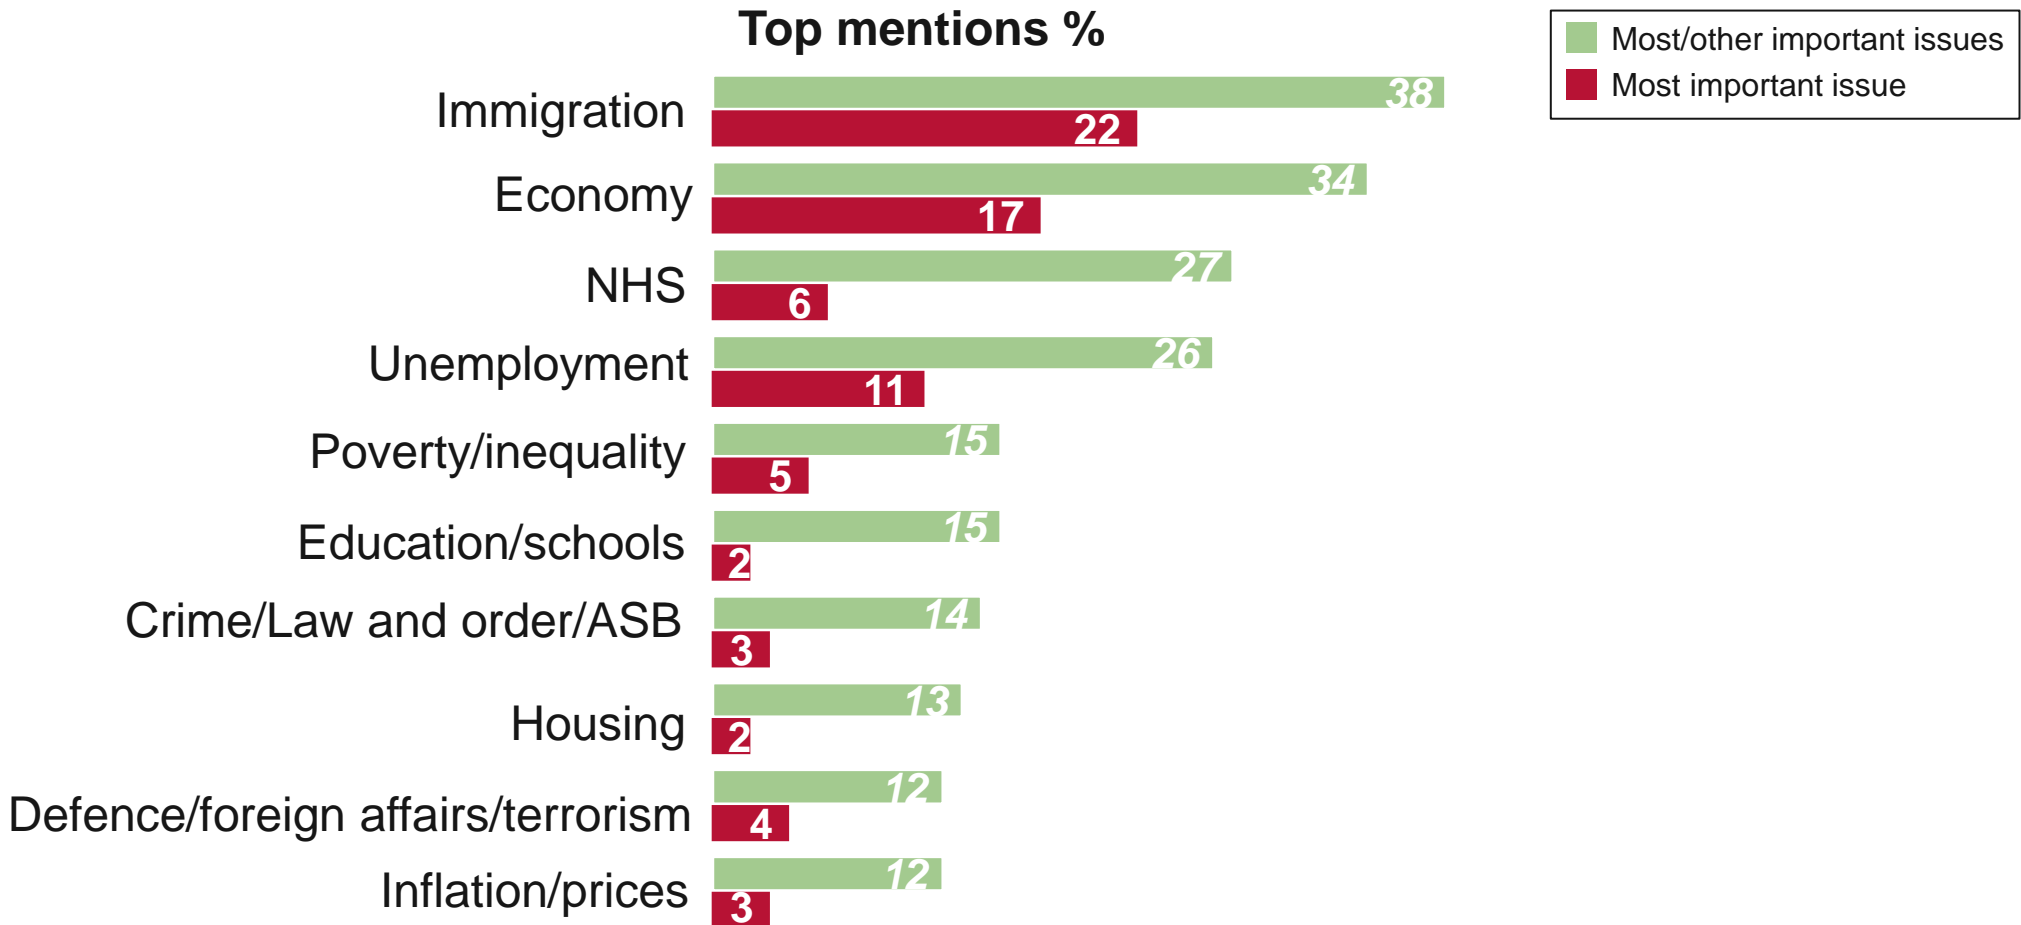

## Concern by region

## Concern by social grade

ABC1

C2DE

## Concern by party

Base: 11,777 British adults 18+, January - December 2014

# Single most important issues facing Britain vs all issues

What would you say is the most important issue facing Britain today?

What do you see as the other important issues facing Britain today?

Base: 11,777 British adults 18+, January - December 2014