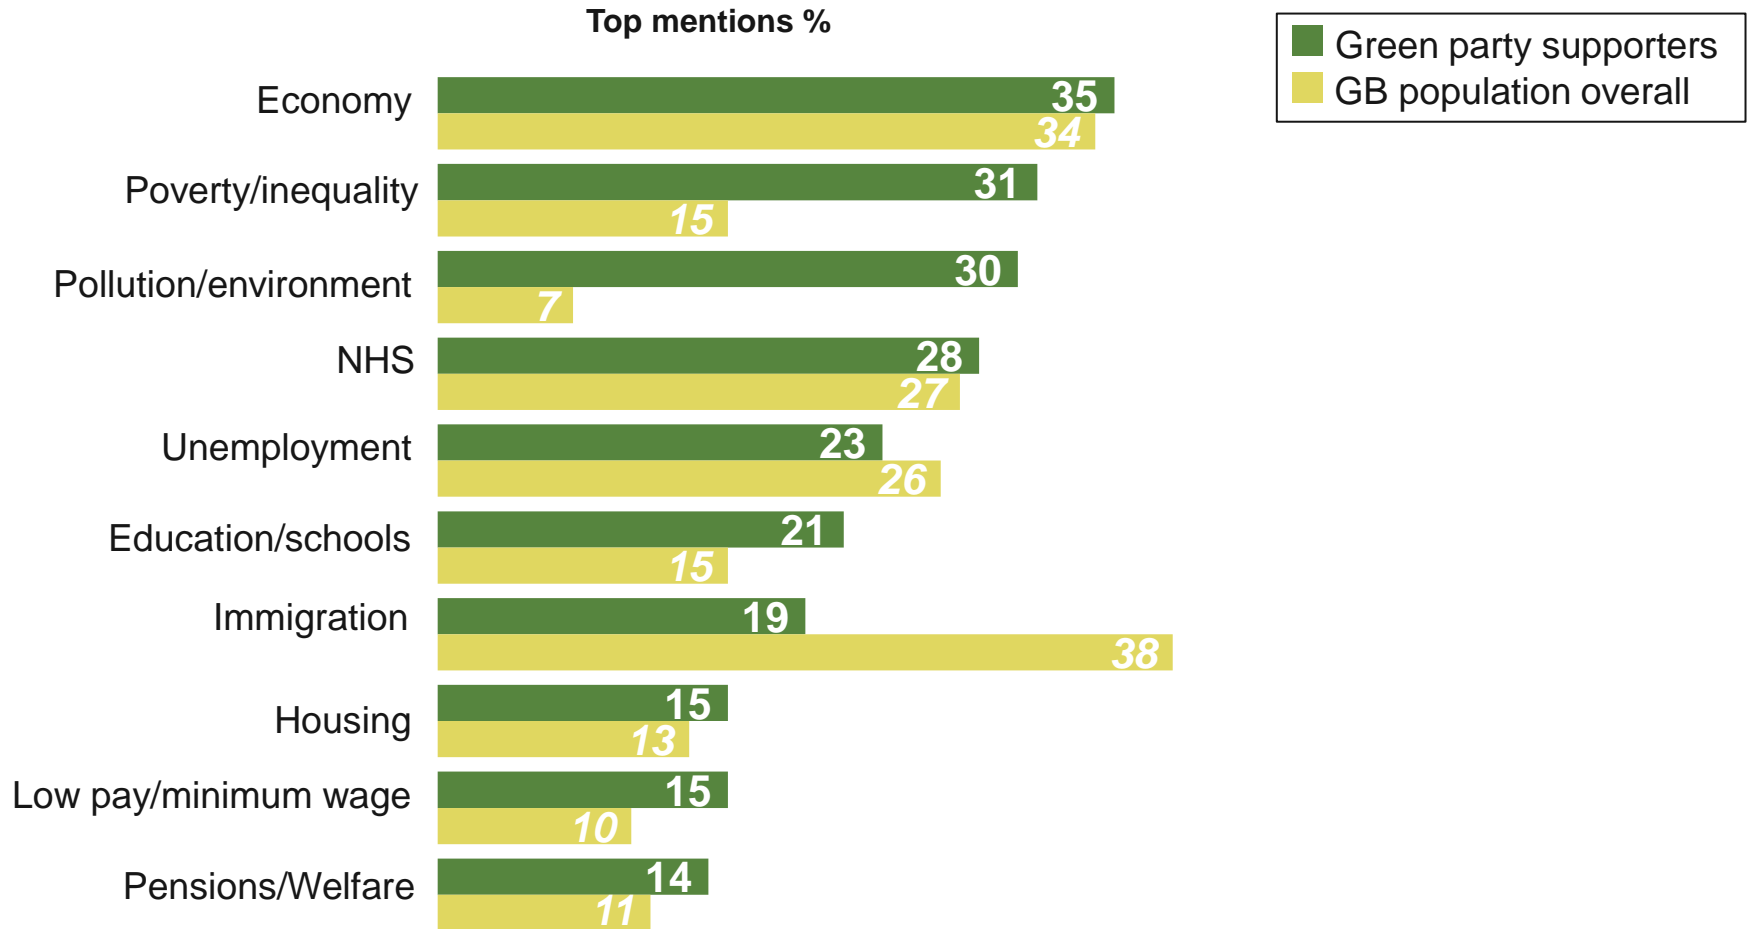

# Concern about housing by region over 2014

Base: 11,777 British adults 18+, January - December 2014

Source: Ipsos MORI Issues Index

# The big four on the big four

What do you see as the most/other important issues facing Britain today? – by party supported

Base: 11,777 British adults 18+, January - December 2014

Source: Ipsos MORI Issues Index

# Green party supporters – most important issues facing Britain in 2014

What do you see as the most/other important issues facing Britain today?

Base: 11,777 British adults (319 Green party supporters) aged 18+, January - December 2014

# Top issues for the four main parties' supporters

What do you see as the most/other important issues facing Britain today?