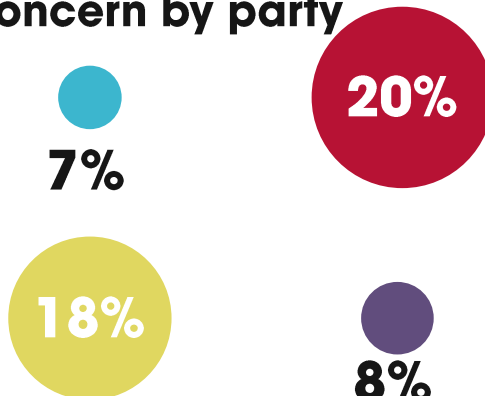

## Concern by region

## Concern by social grade

ABC1

C2DE

## Concern by party

Base: 11,777 British adults 18+, January - December 2014