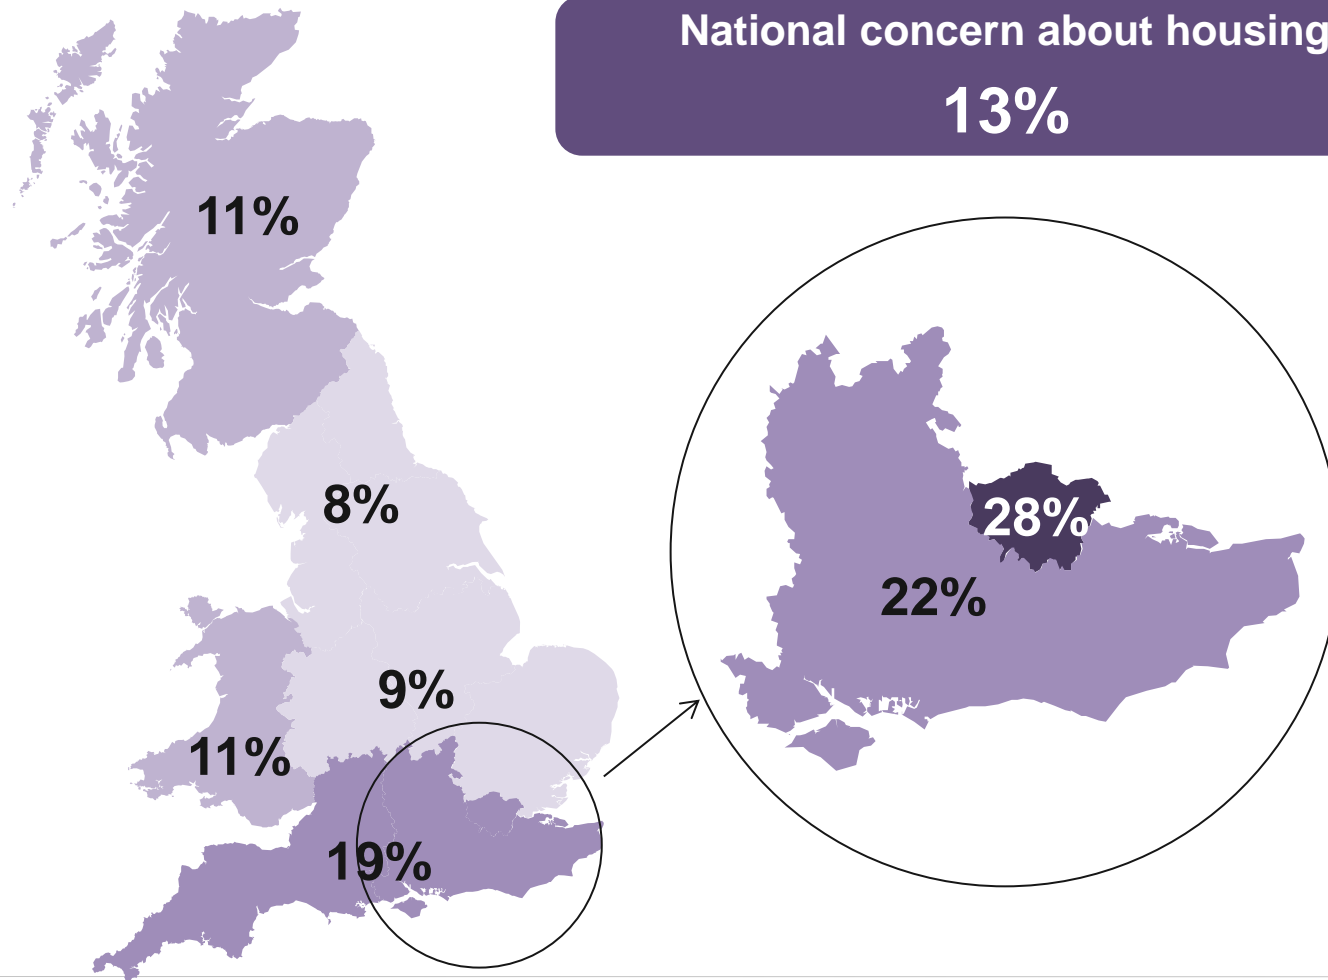

Concern about housing by region over 2014

Base: 11,777 British adults 18+, January - December 2014

Source: Ipsos MORI Issues Index