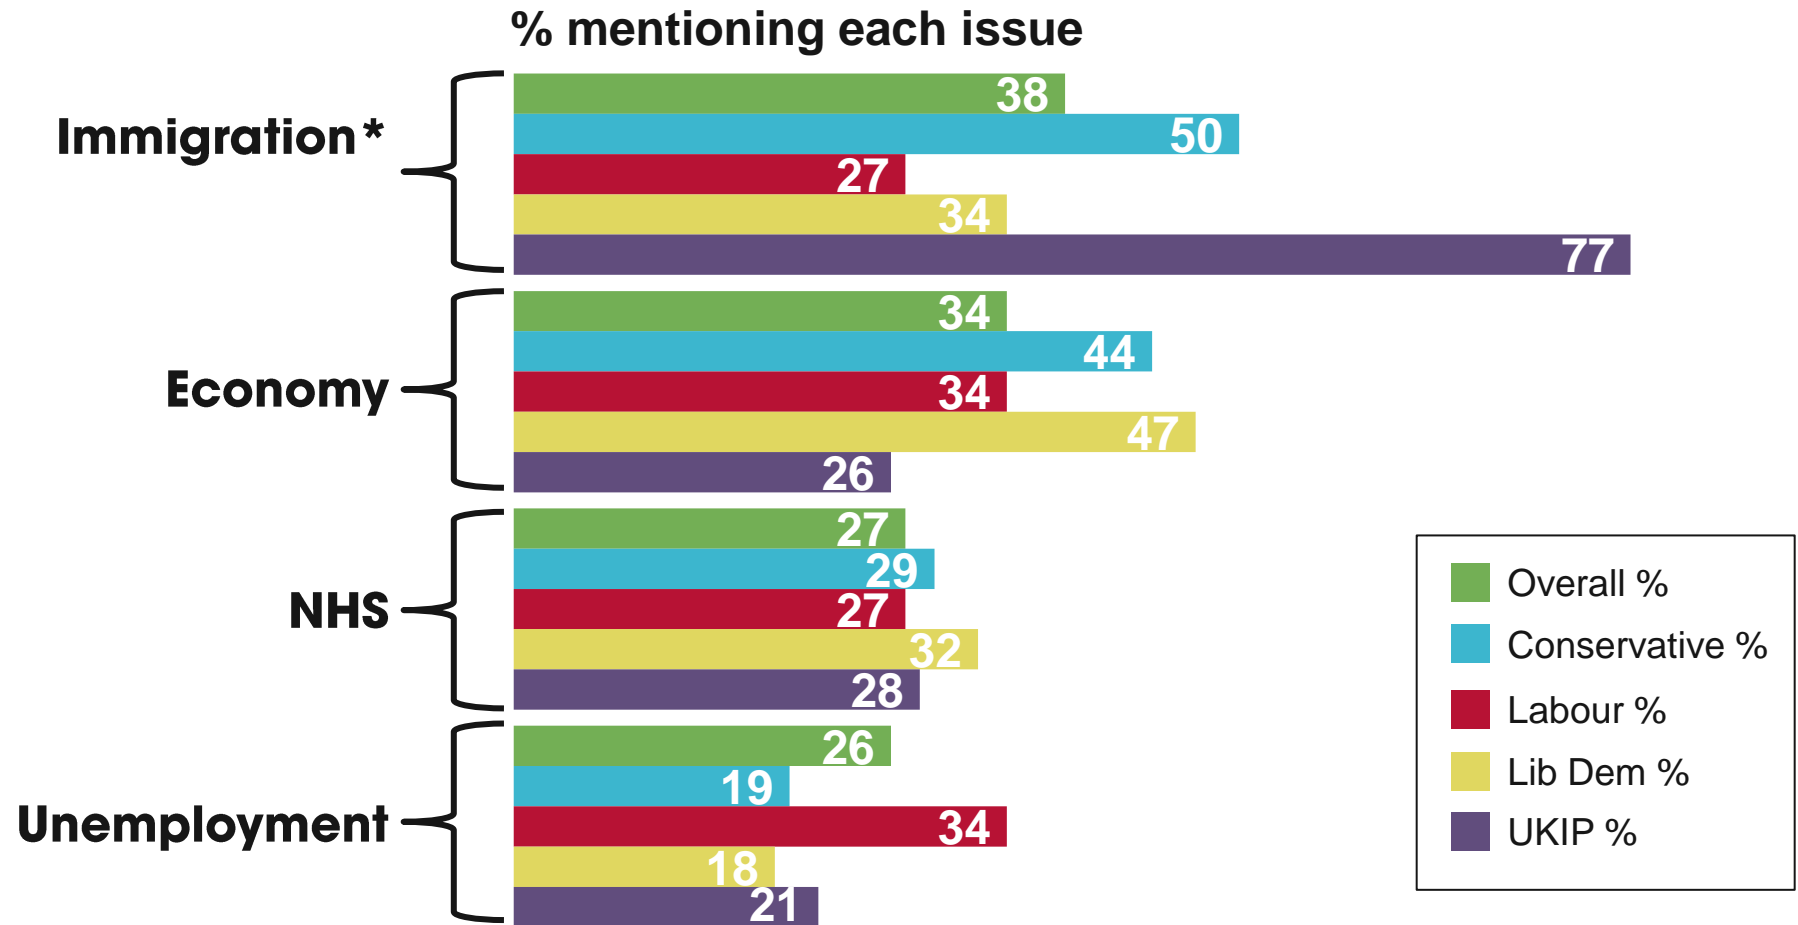

# Concern about unemployment by region over 2014

Base: 11,777 British adults 18+, January - December 2014

Source: Ipsos MORI Issues Index

# Concern about housing by region over 2014

Base: 11,777 British adults 18+, January - December 2014

Source: Ipsos MORI Issues Index

# The big four on the big four

What do you see as the most/other important issues facing Britain today? – by party supported

Base: 11,777 British adults 18+, January - December 2014

Source: Ipsos MORI Issues Index

# Green party supporters – most important issues facing Britain in 2014

What do you see as the most/other important issues facing Britain today?

Base: 11,777 British adults (319 Green party supporters) aged 18+, January - December 2014