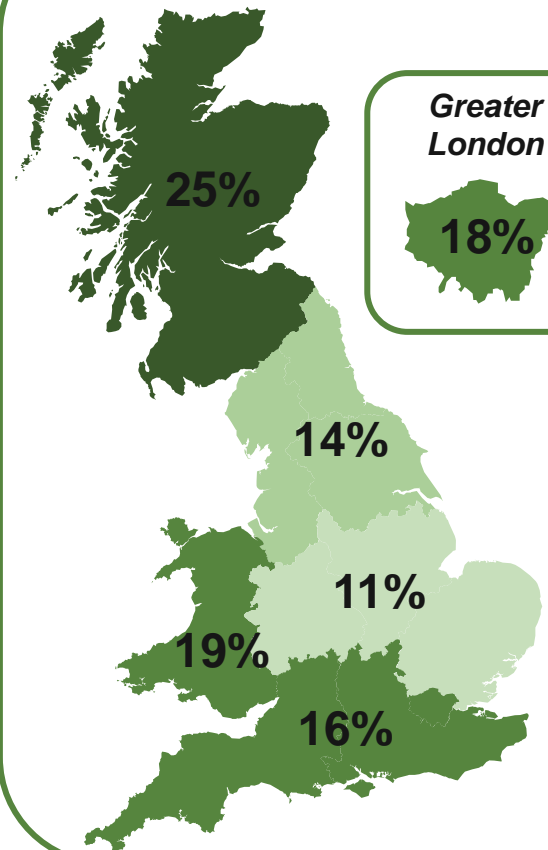

# Top issues for the four main parties' supporters

What do you see as the most/other important issues facing Britain today?

# Variation in concern about Poverty/inequality

What do you see as the most/other important issues facing Britain today? –Poverty/inequality

## Concern by location

15% overall

Urban

Suburban

Rural

## Concern by region