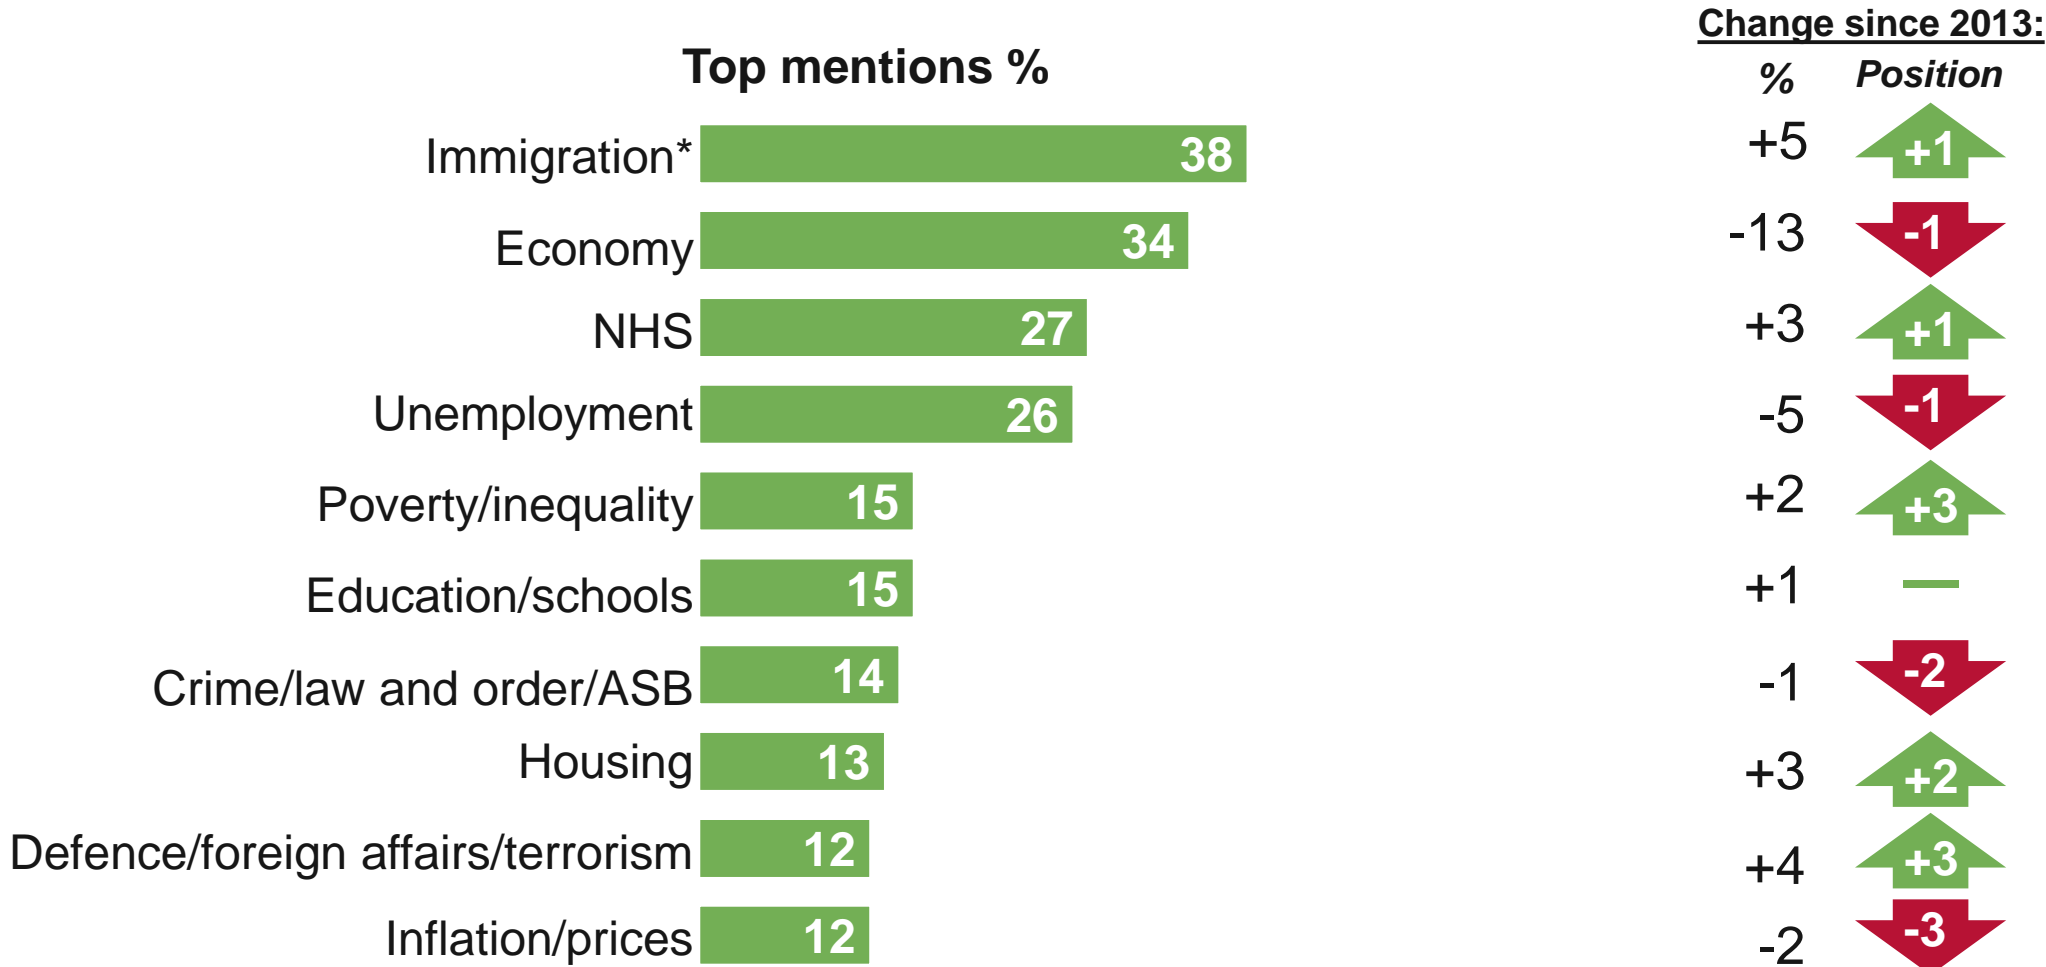

# Issues Facing Britain: 2014 in review

What do you see as the most/other important issues facing Britain today?

Base: 11,777 British adults 18+, January - December 2014

Source: Ipsos MORI Issues Index

# Concern about immigration\* by region over 2014

Base: 11,777 British adults 18+, January - December 2014

Source: Ipsos MORI Issues Index