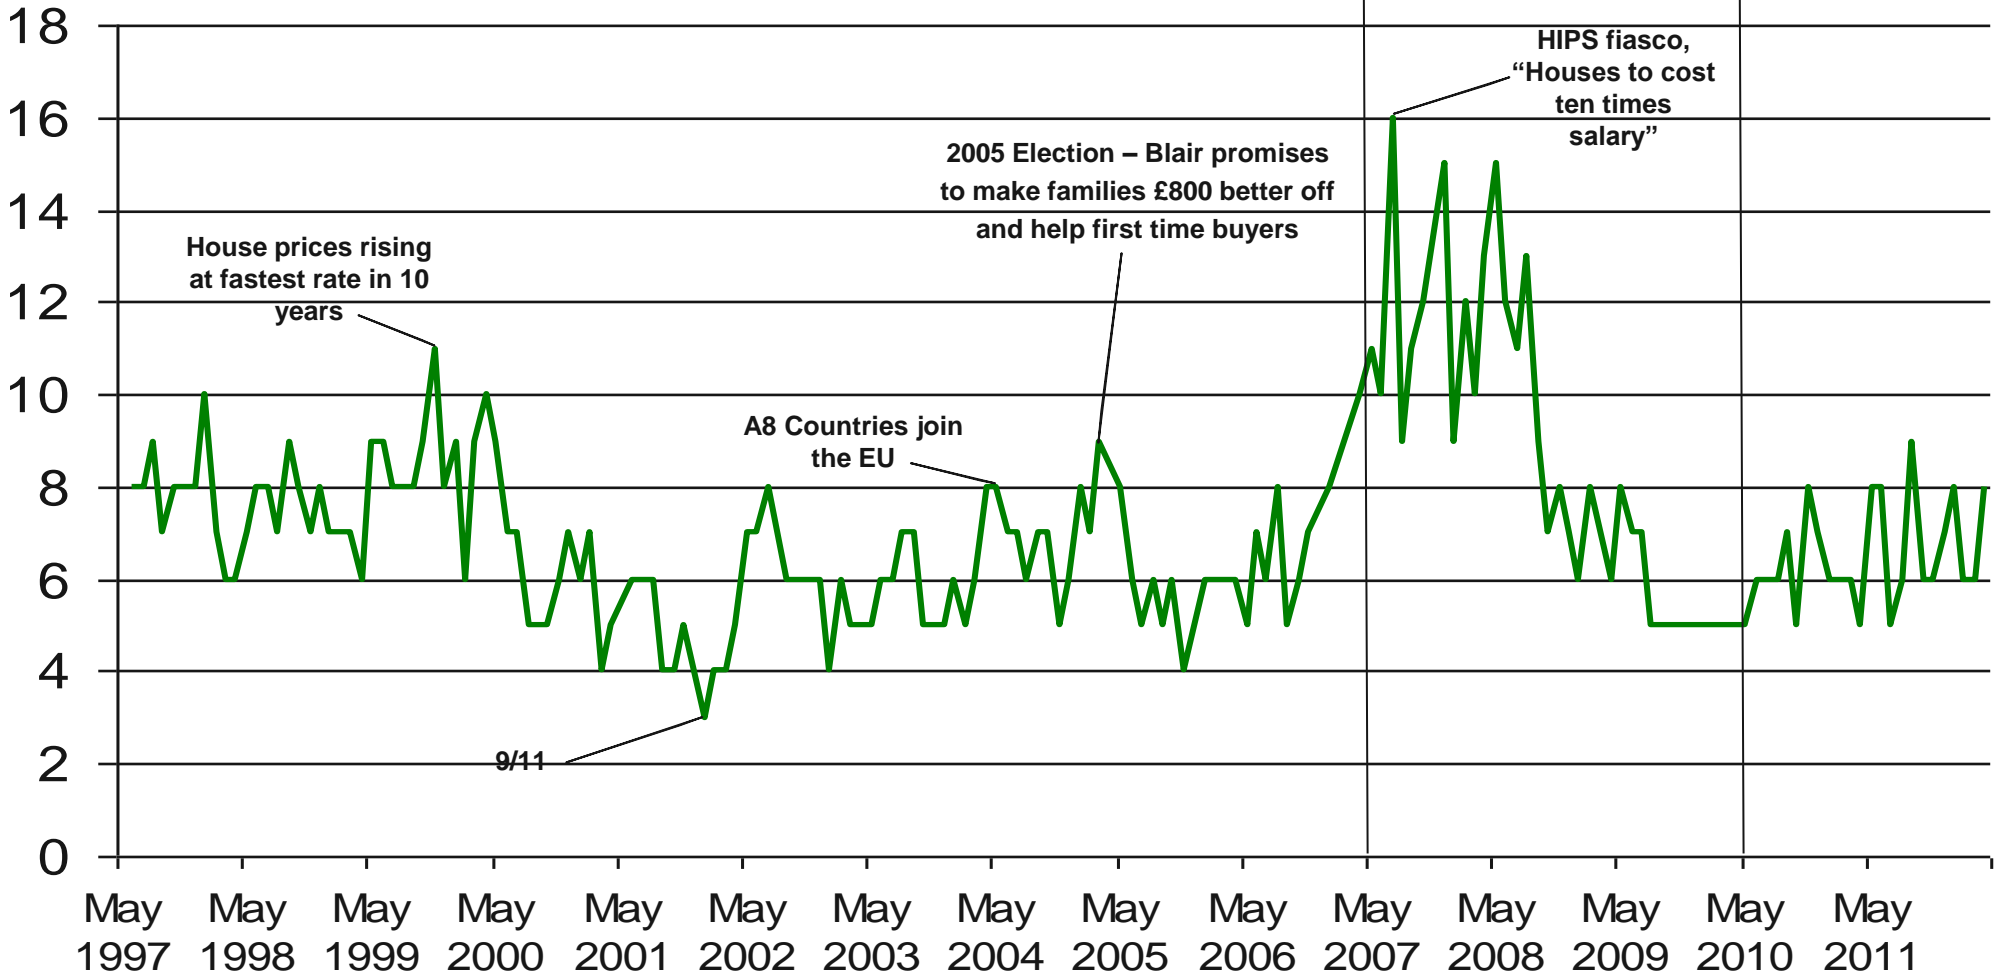

Issues Facing Britain: Housing

What do you see as the most/other important issues facing Britain today?

Base: representative sample of c.1,000 British adults age 18+ each month, interviewed face-to-face in home

Source: Ipsos MORI Issues Index