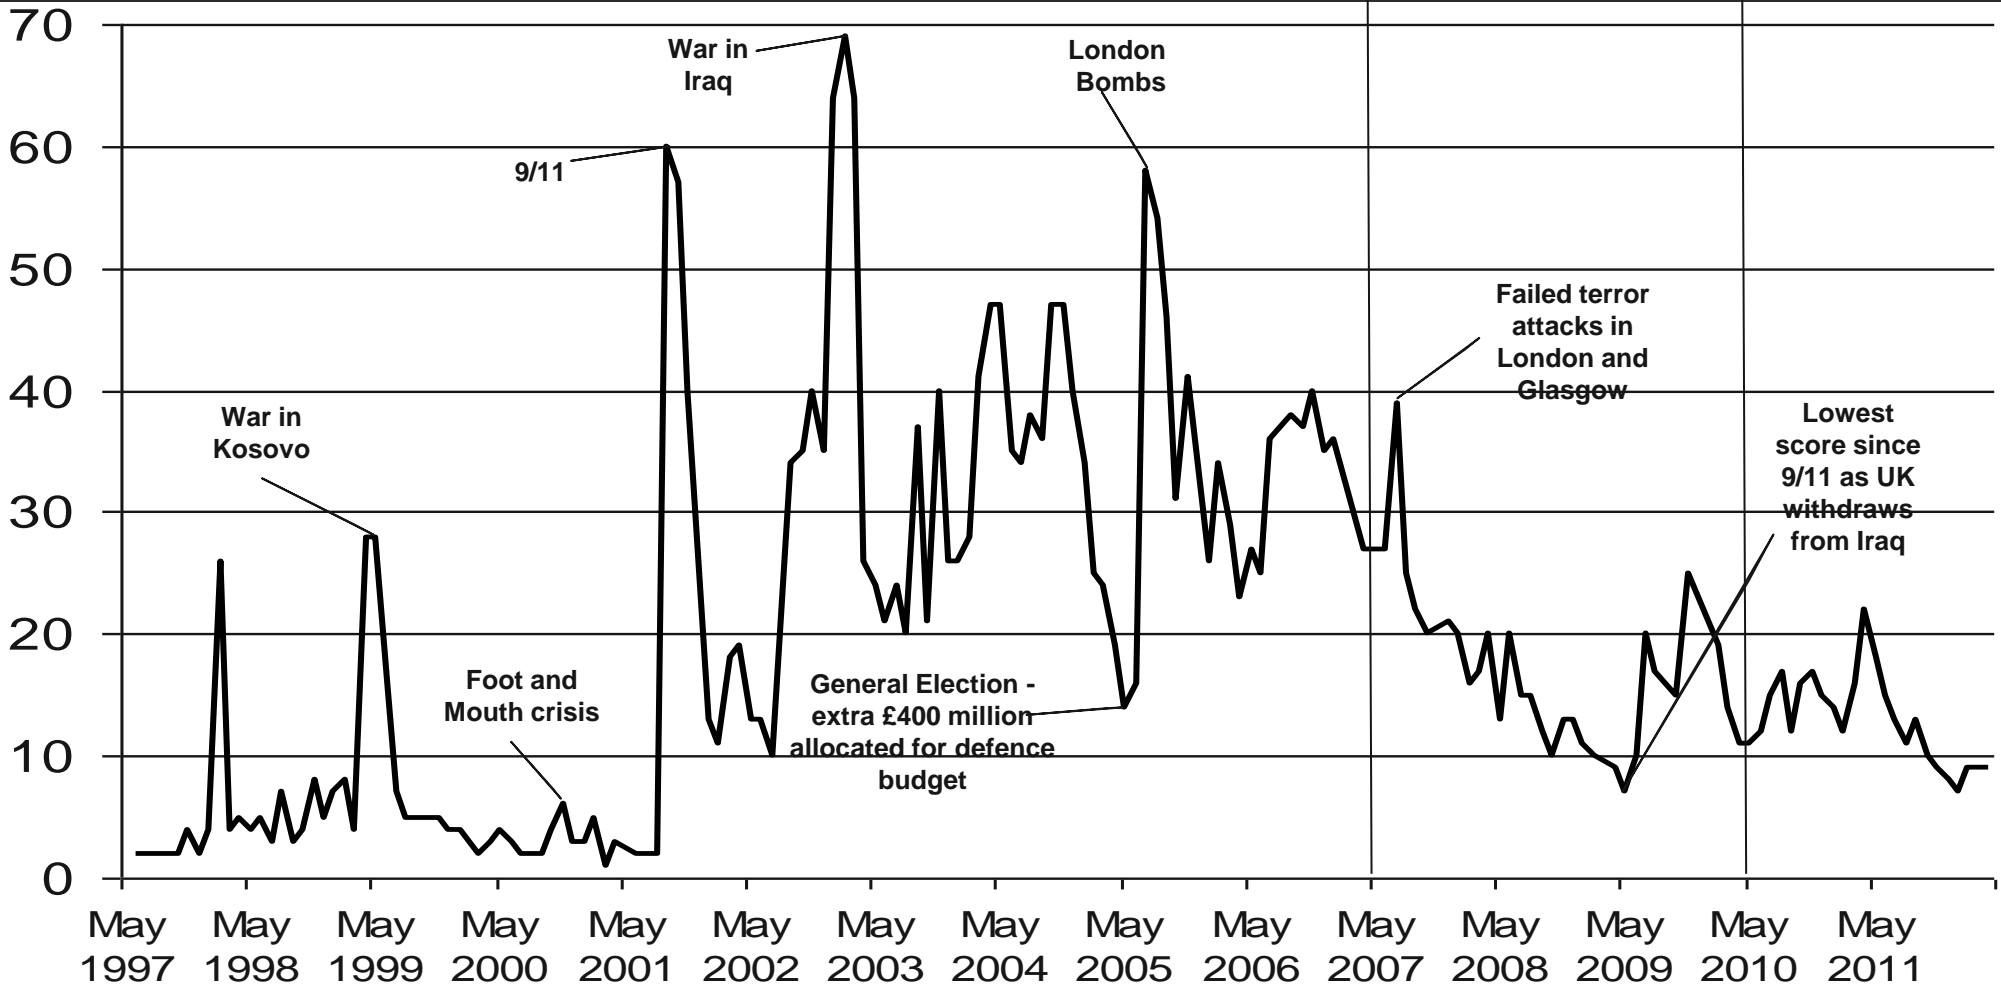

Issues Facing Britain: Defence | Foreign Affairs | International terrorism

What do you see as the most/other important issues facing Britain today?

Brown becomes
PM

Cameron becomes
PM

Base: representative sample of c.1,000 British adults age 18+ each month, interviewed face-to-face in home

Source: Ipsos MORI Issues Index