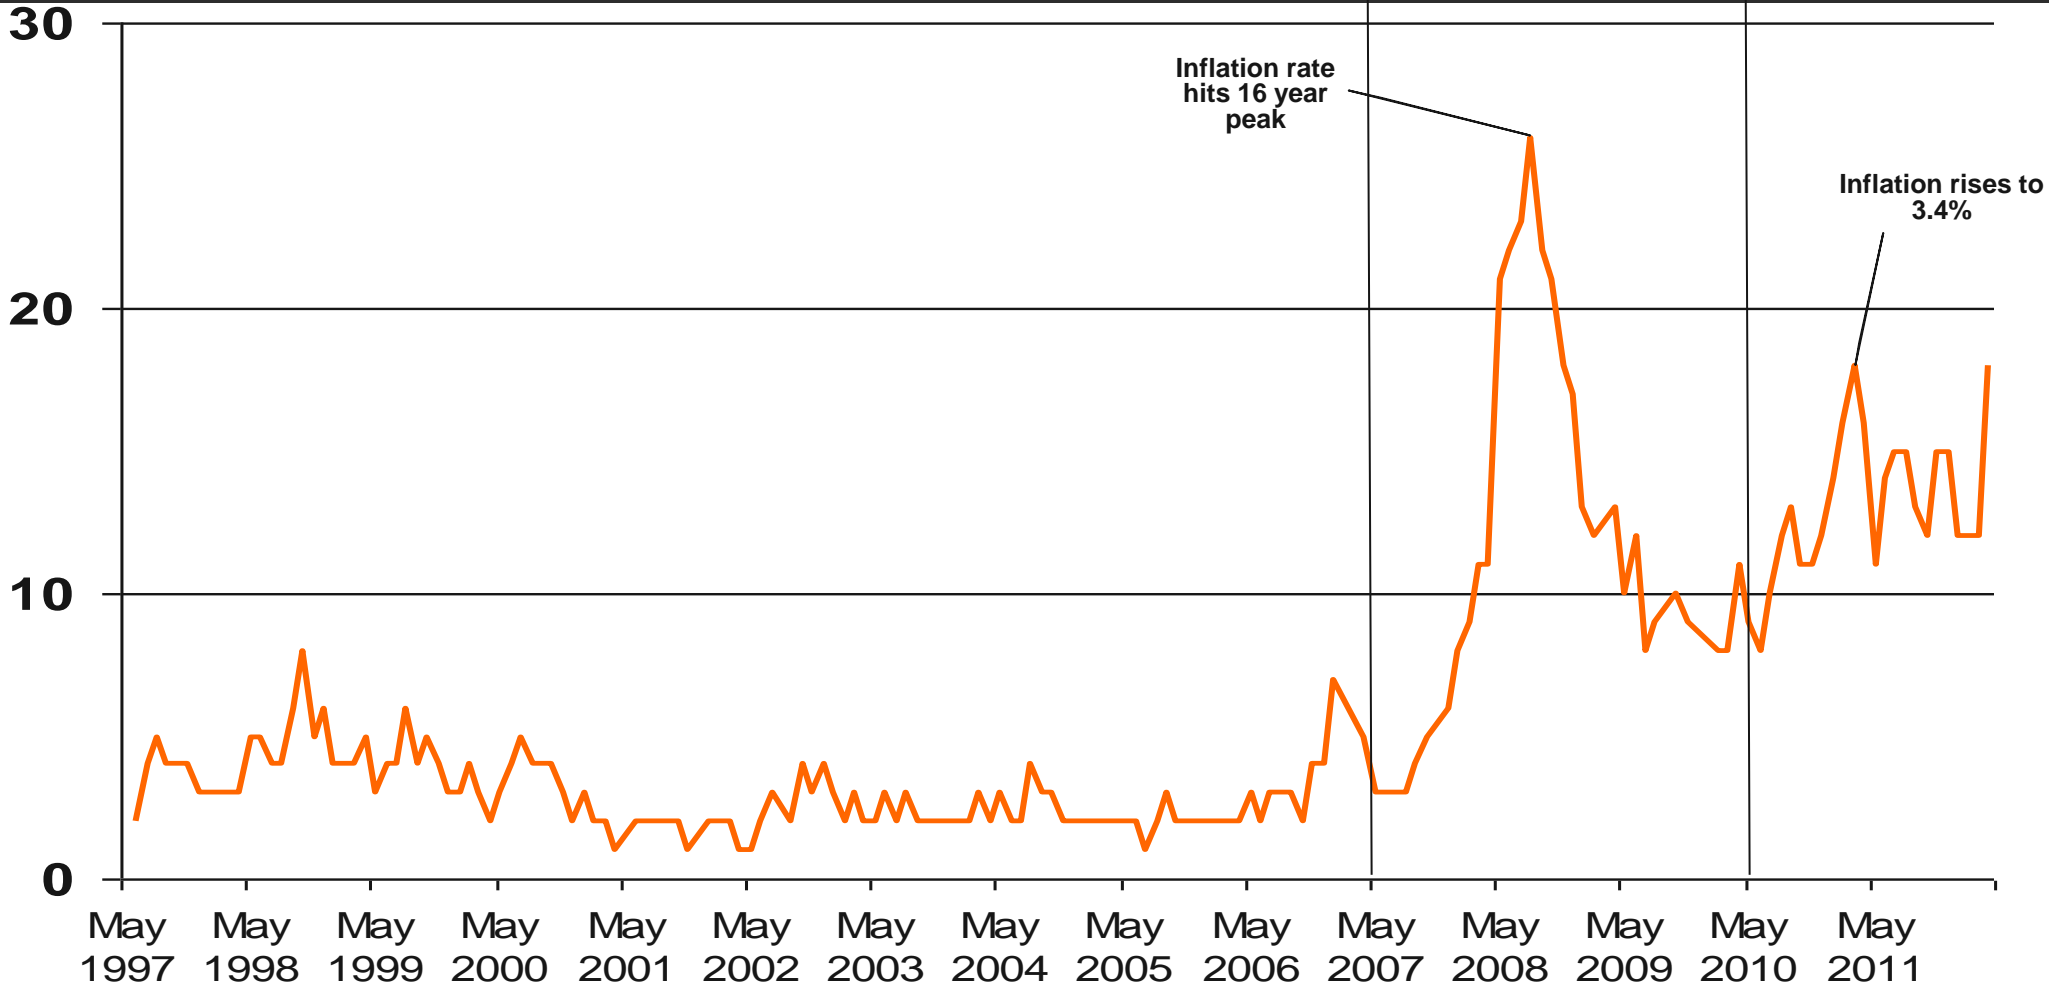

Issues Facing Britain: Inflation/Prices

What do you see as the most/other important issues facing Britain today?

Brown becomes
PM

Cameron becomes
PM

Base: representative sample of c.1,000 British adults age 18+ each month, interviewed face-to-face in home

Source: Ipsos MORI Issues Index