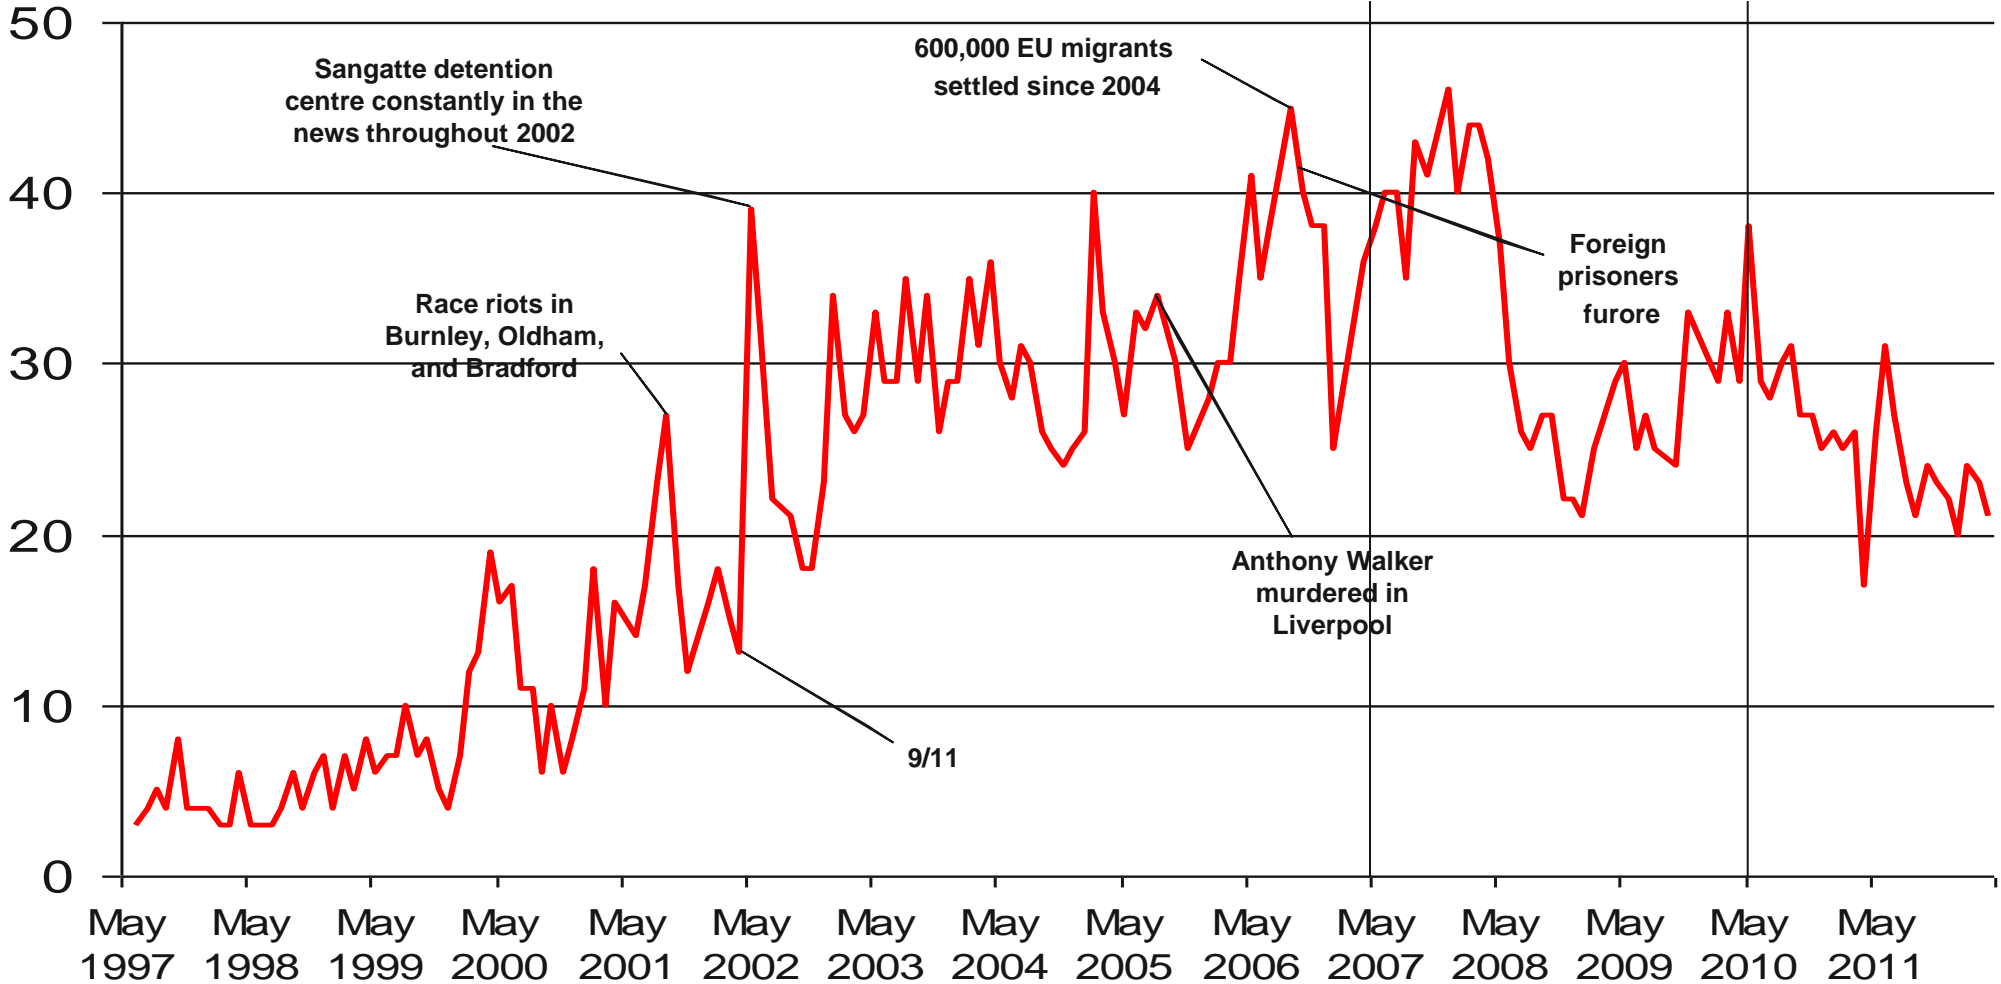

What do you see as other important issues facing Britain today?

Base: representative sample of c.1,000 British adults age 18+ each month, interviewed face-to-face in home

Source: Ipsos MORI Issues Index

Issues Facing Britain: Long Term Trends

What do you see as the most/other important issues facing Britain today?

Base: representative sample of c.1,000 British adults age 18+ each month, interviewed face-to-face in home

Source: Ipsos MORI Issues Index

Issues Facing Britain: Economy | Economic situation

What do you see as the most/other important issues facing Britain today?

Base: representative sample of c.1,000 British adults age 18+ each month, interviewed face-to-face in home

Base: representative sample of c.1,000 British adults age 18+ each month, interviewed face-to-face in home

Source: Ipsos MORI Issues Index

Issues Facing Britain: Crime / Law & Order / Violence / Vandalism / ASB