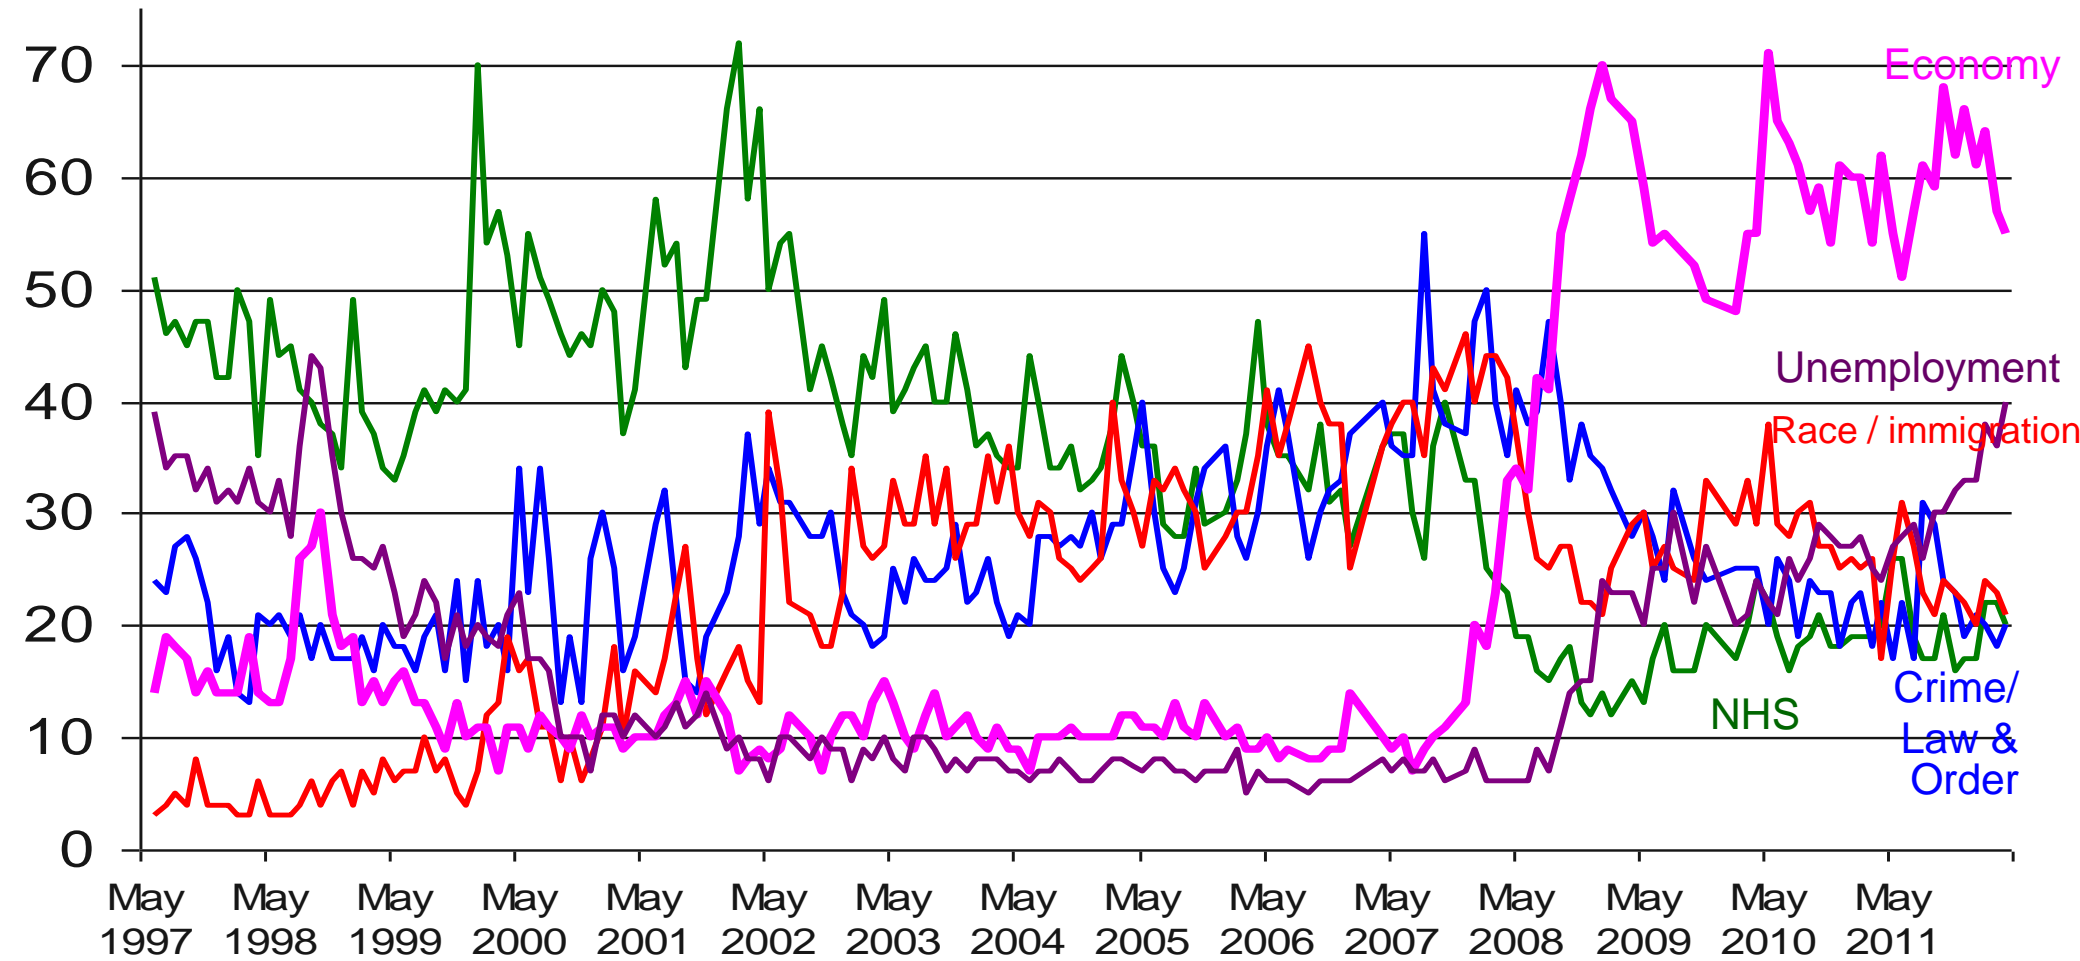

What do you see as other important issues facing Britain today?

Base: representative sample of c.1,000 British adults age 18+ each month, interviewed face-to-face in home

Source: Ipsos MORI Issues Index

Issues Facing Britain: Long Term Trends

What do you see as the most/other important issues facing Britain today?

Base: representative sample of c.1,000 British adults age 18+ each month, interviewed face-to-face in home

Source: Ipsos MORI Issues Index

Issues Facing Britain: Economy | Economic situation

What do you see as the most/other important issues facing Britain today?

Base: representative sample of c.1,000 British adults age 18+ each month, interviewed face-to-face in home