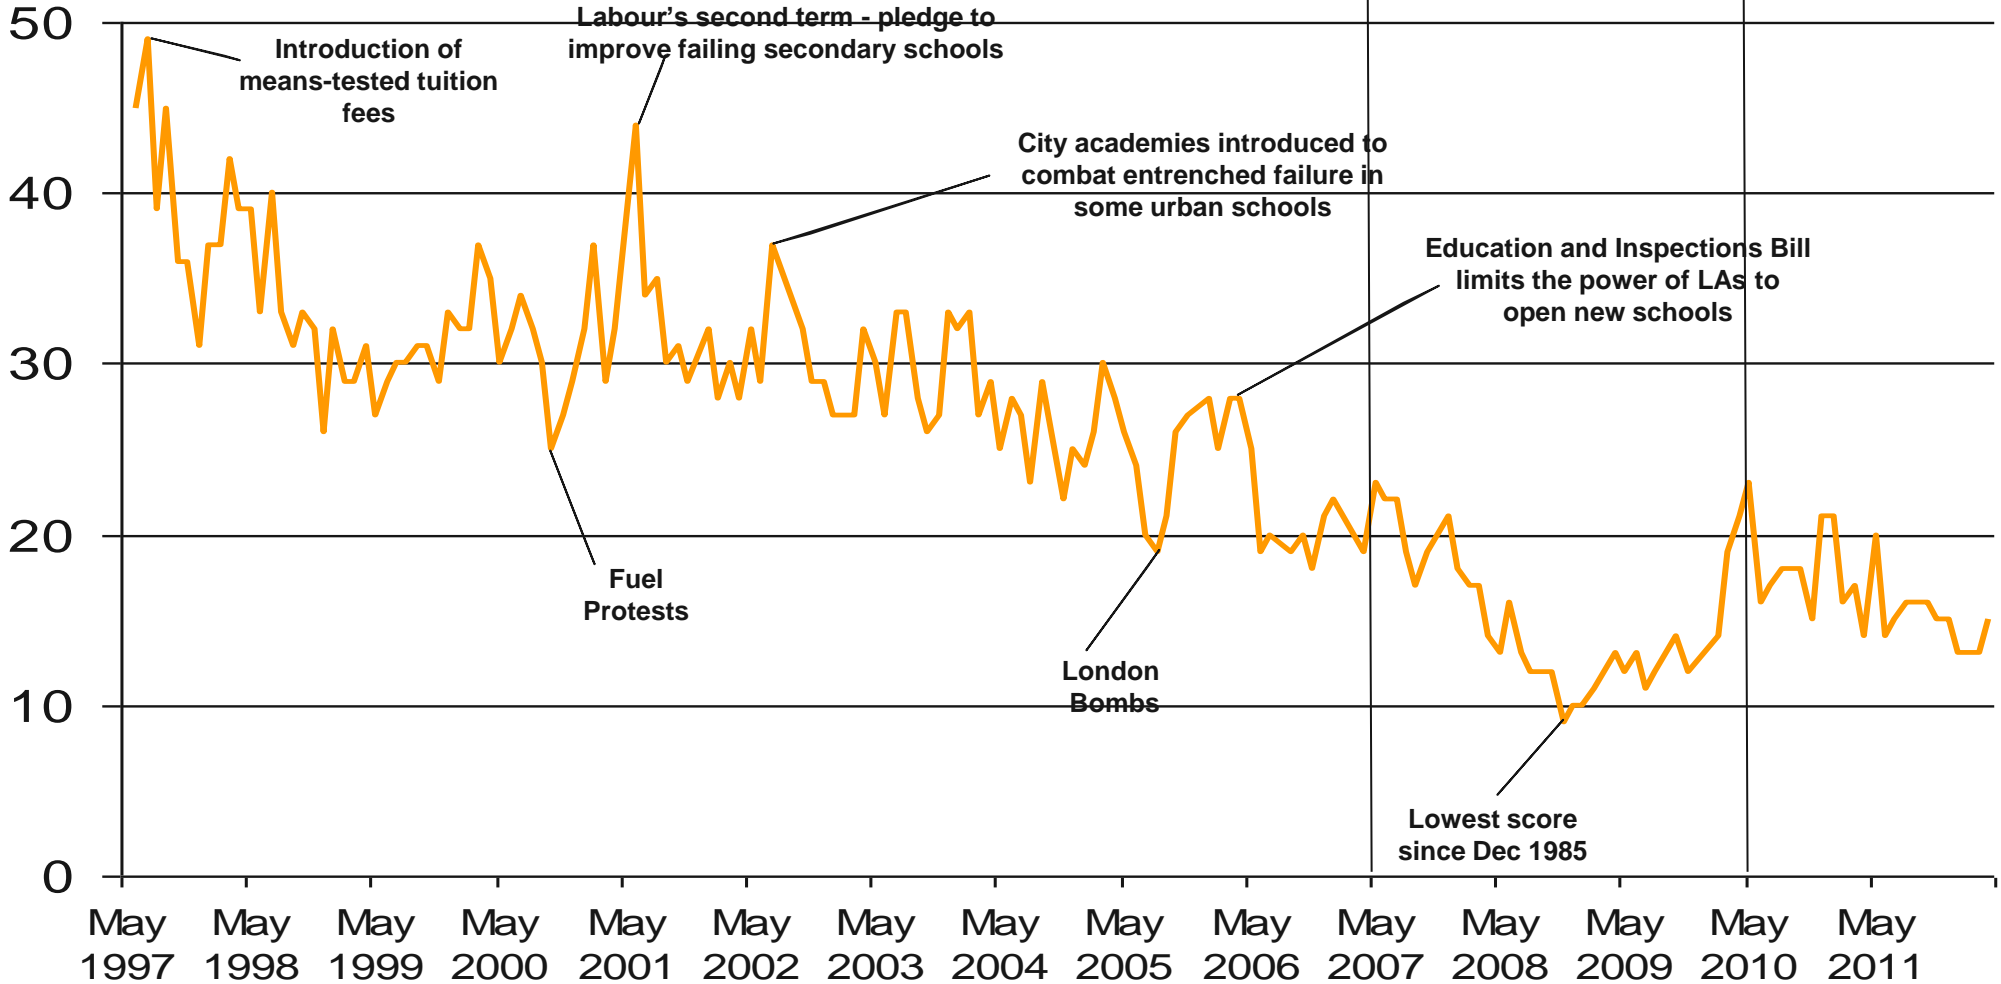

Issues Facing Britain: Education / Schools

What do you see as the most/other important issues facing Britain today?

Brown becomes PM

Cameron becomes PM

Base: representative sample of c.1,000 British adults age 18+ each month, interviewed face-to-face in home

Source: Ipsos MORI Issues Index