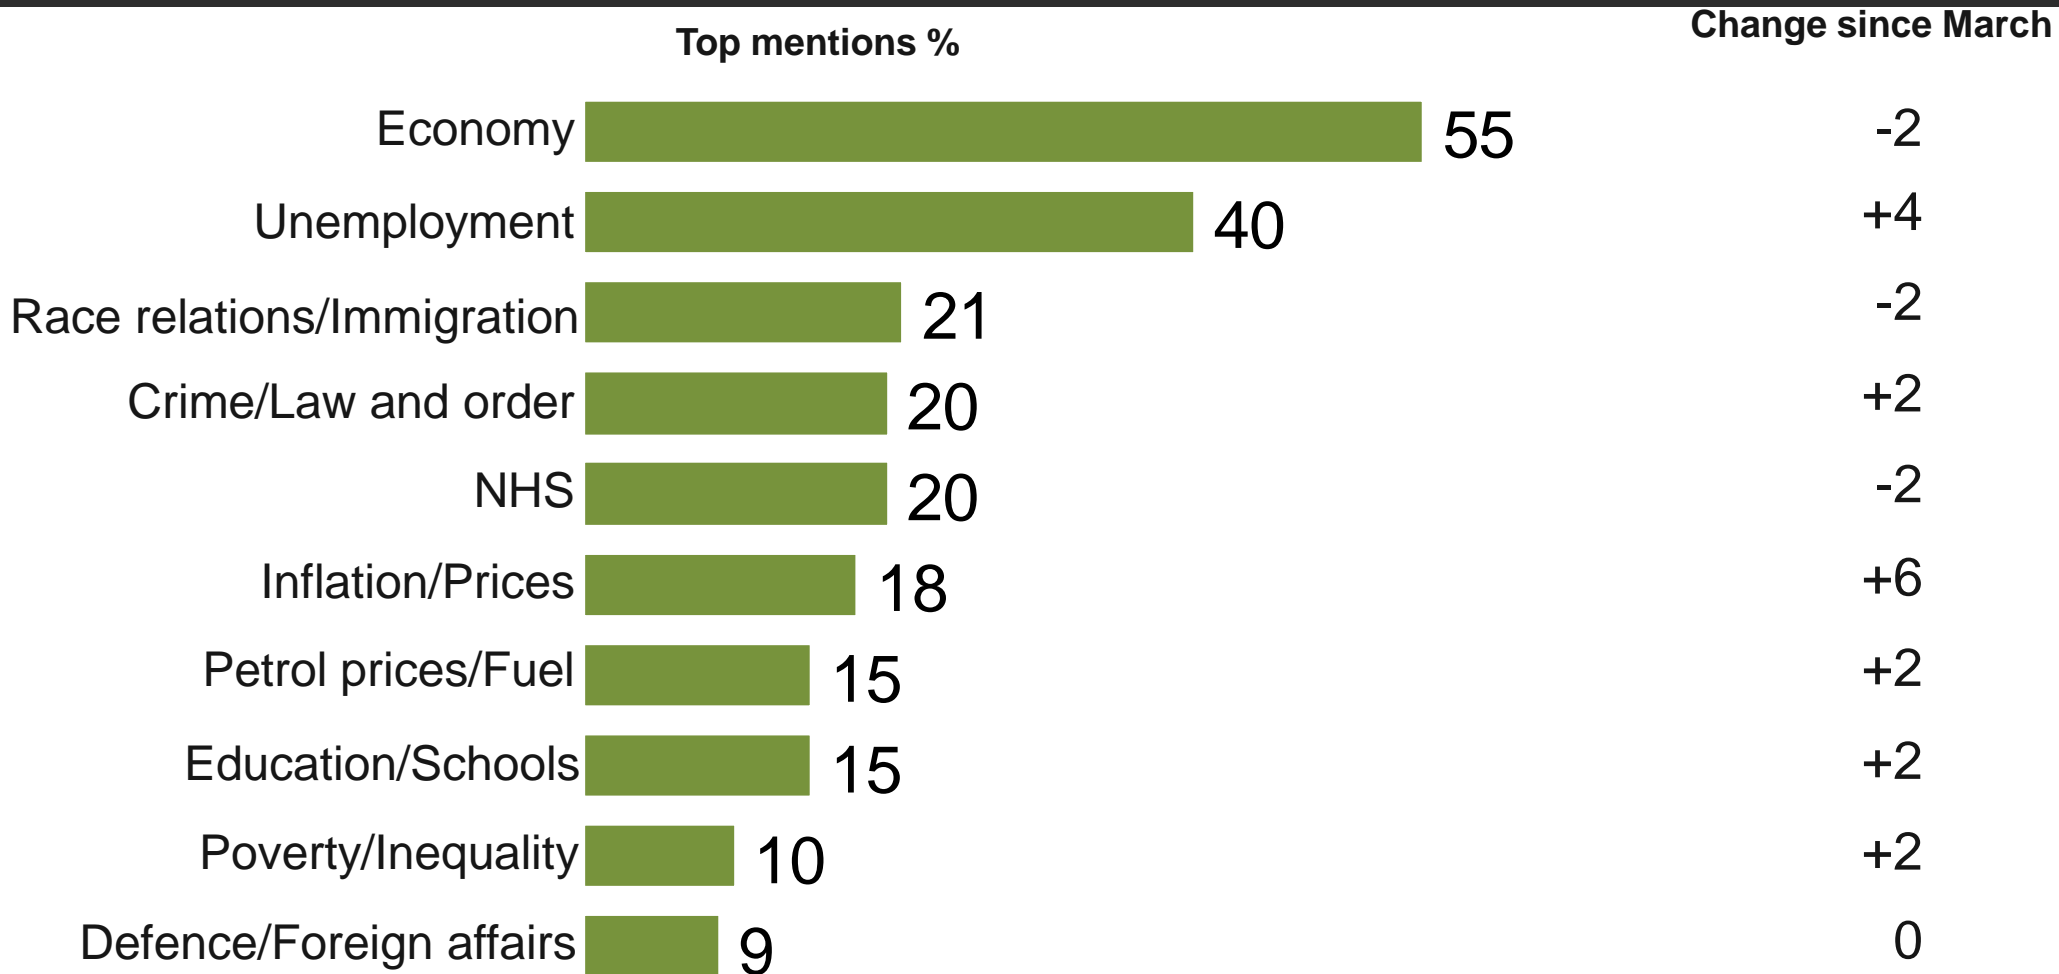

Economist | Ipsos MORI Issues Index

April 2012

Ipsos MORI

Contacts: Gideon.Skinner@ipsos.com
Jerry.Latter@ipsos.com
020 7347 3000

Issues Facing Britain: April

What do you see as the most/other important issues facing Britain today?

What do you see as other important issues facing Britain today?

Base: representative sample of c.1,000 British adults age 18+ each month, interviewed face-to-face in home

Source: Ipsos MORI Issues Index

Issues Facing Britain: Long Term Trends

What do you see as the most/other important issues facing Britain today?

Base: representative sample of c.1,000 British adults age 18+ each month, interviewed face-to-face in home