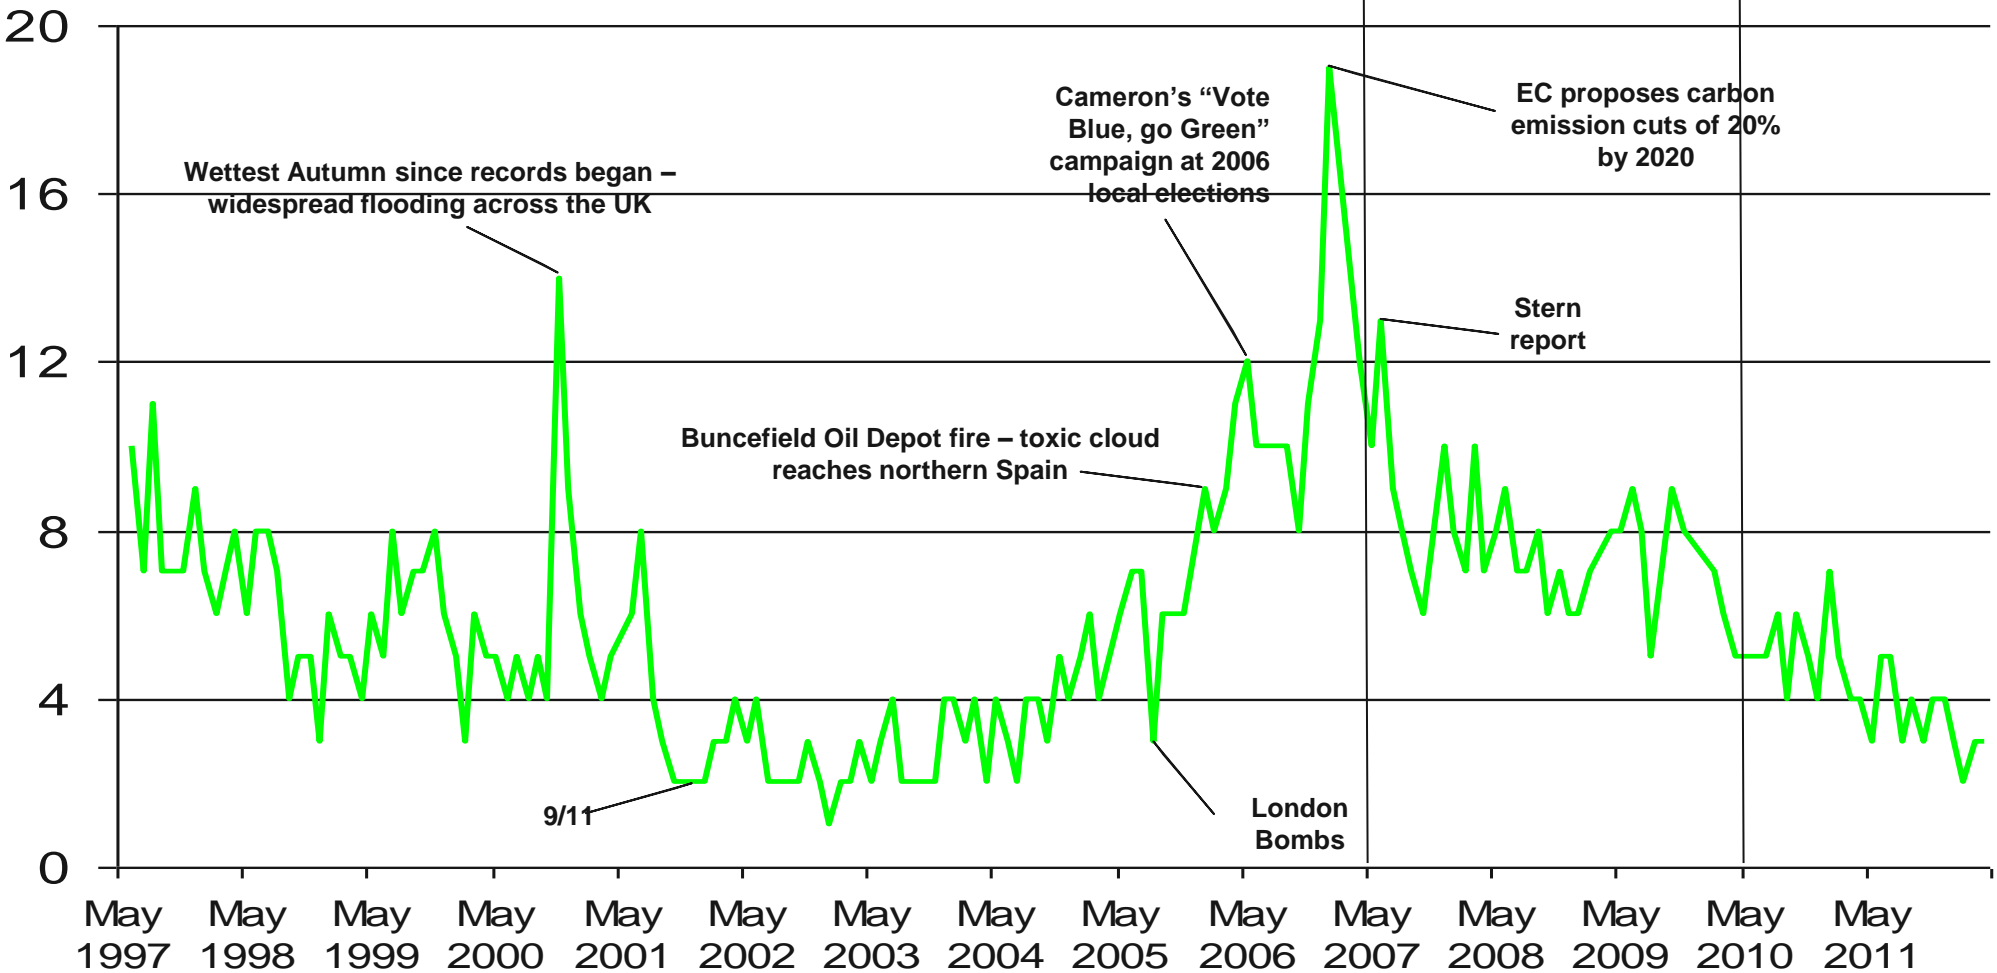

Issues Facing Britain: Pollution / Environment

What do you see as the most/other important issues facing Britain today?

Brown becomes
PM

Cameron becomes
PM

Base: representative sample of c.1,000 British adults age 18+ each month, interviewed face-to-face in home

Source: Ipsos MORI Issues Index