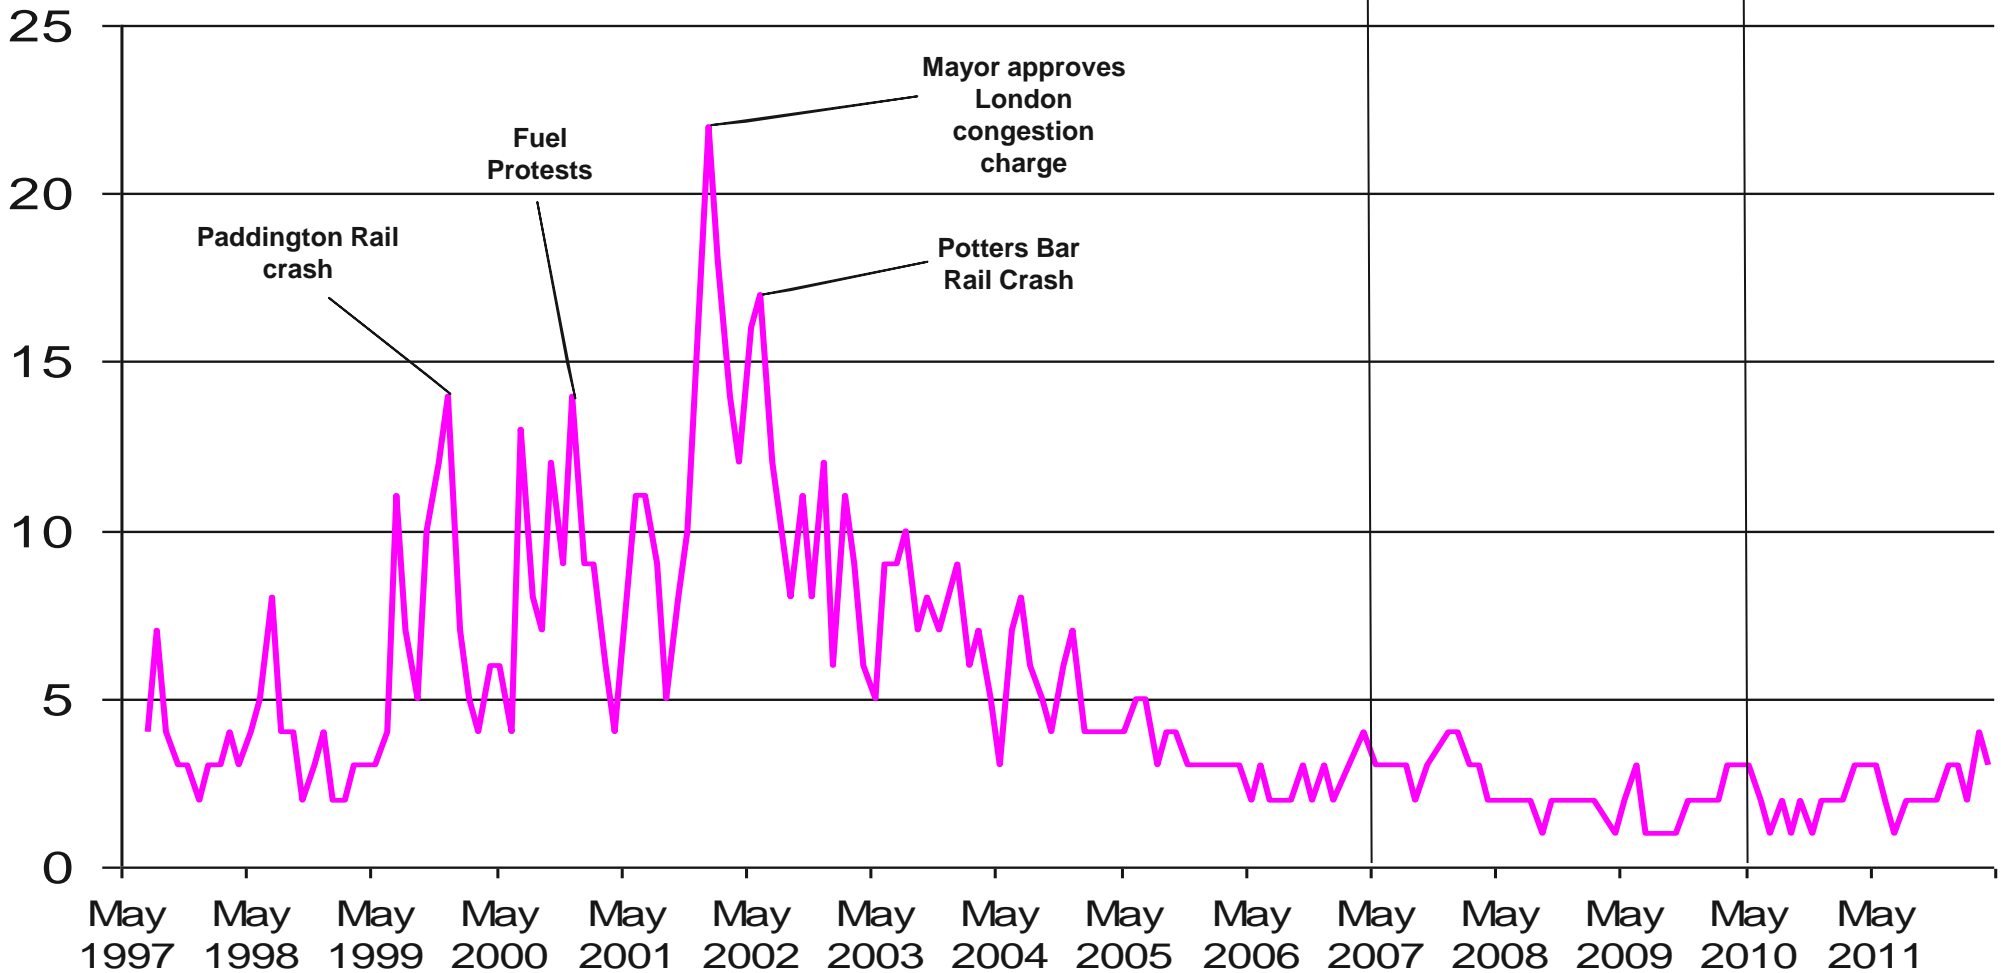

Issues Facing Britain: Transport

What do you see as the most/other important issues facing Britain today?

Brown becomes PM

Cameron becomes PM

Base: representative sample of c.1,000 British adults age 18+ each month, interviewed face-to-face in home

Source: Ipsos MORI Issues Index