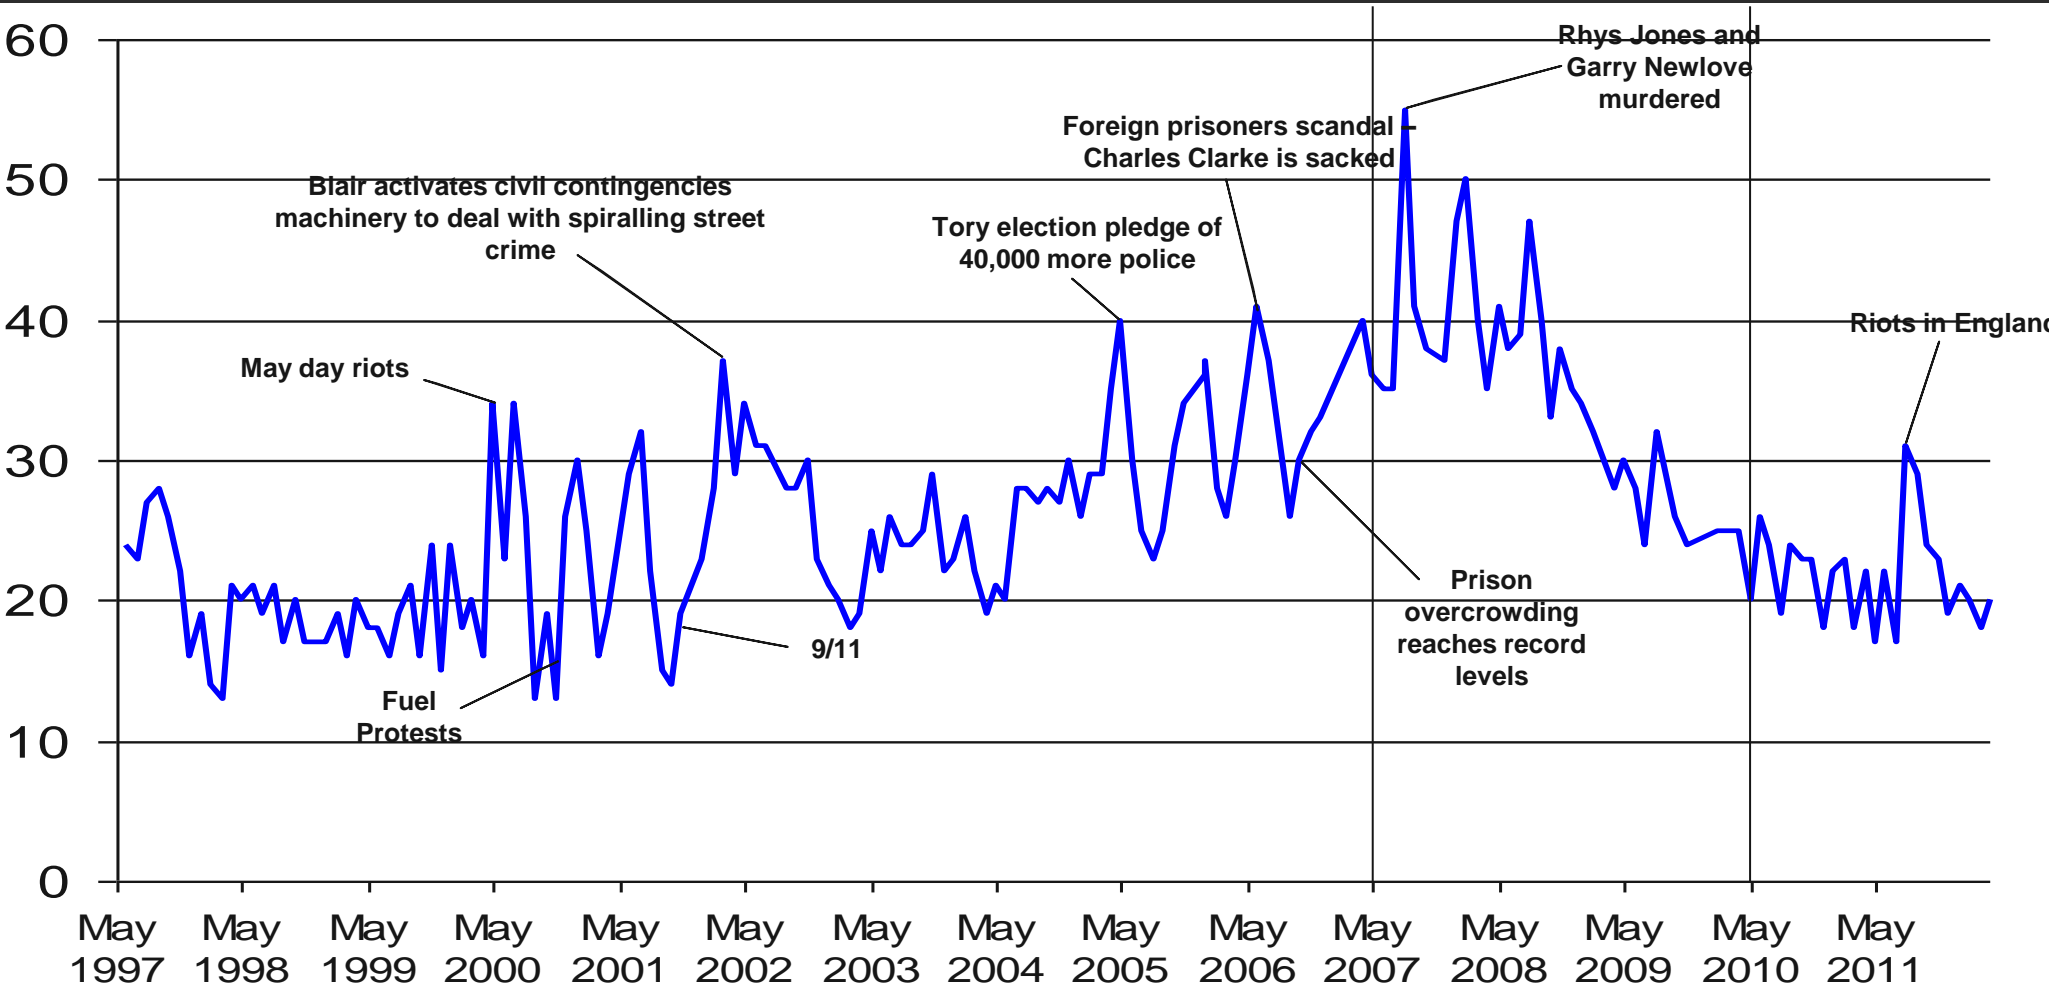

Issues Facing Britain: Crime / Law & Order / Violence / Vandalism / ASB

What do you see as the most/other important issues facing Britain today?

Brown becomes PM

Cameron becomes PM

Base: representative sample of c.1,000 British adults age 18+ each month, interviewed face-to-face in home

Source: Ipsos MORI Issues Index