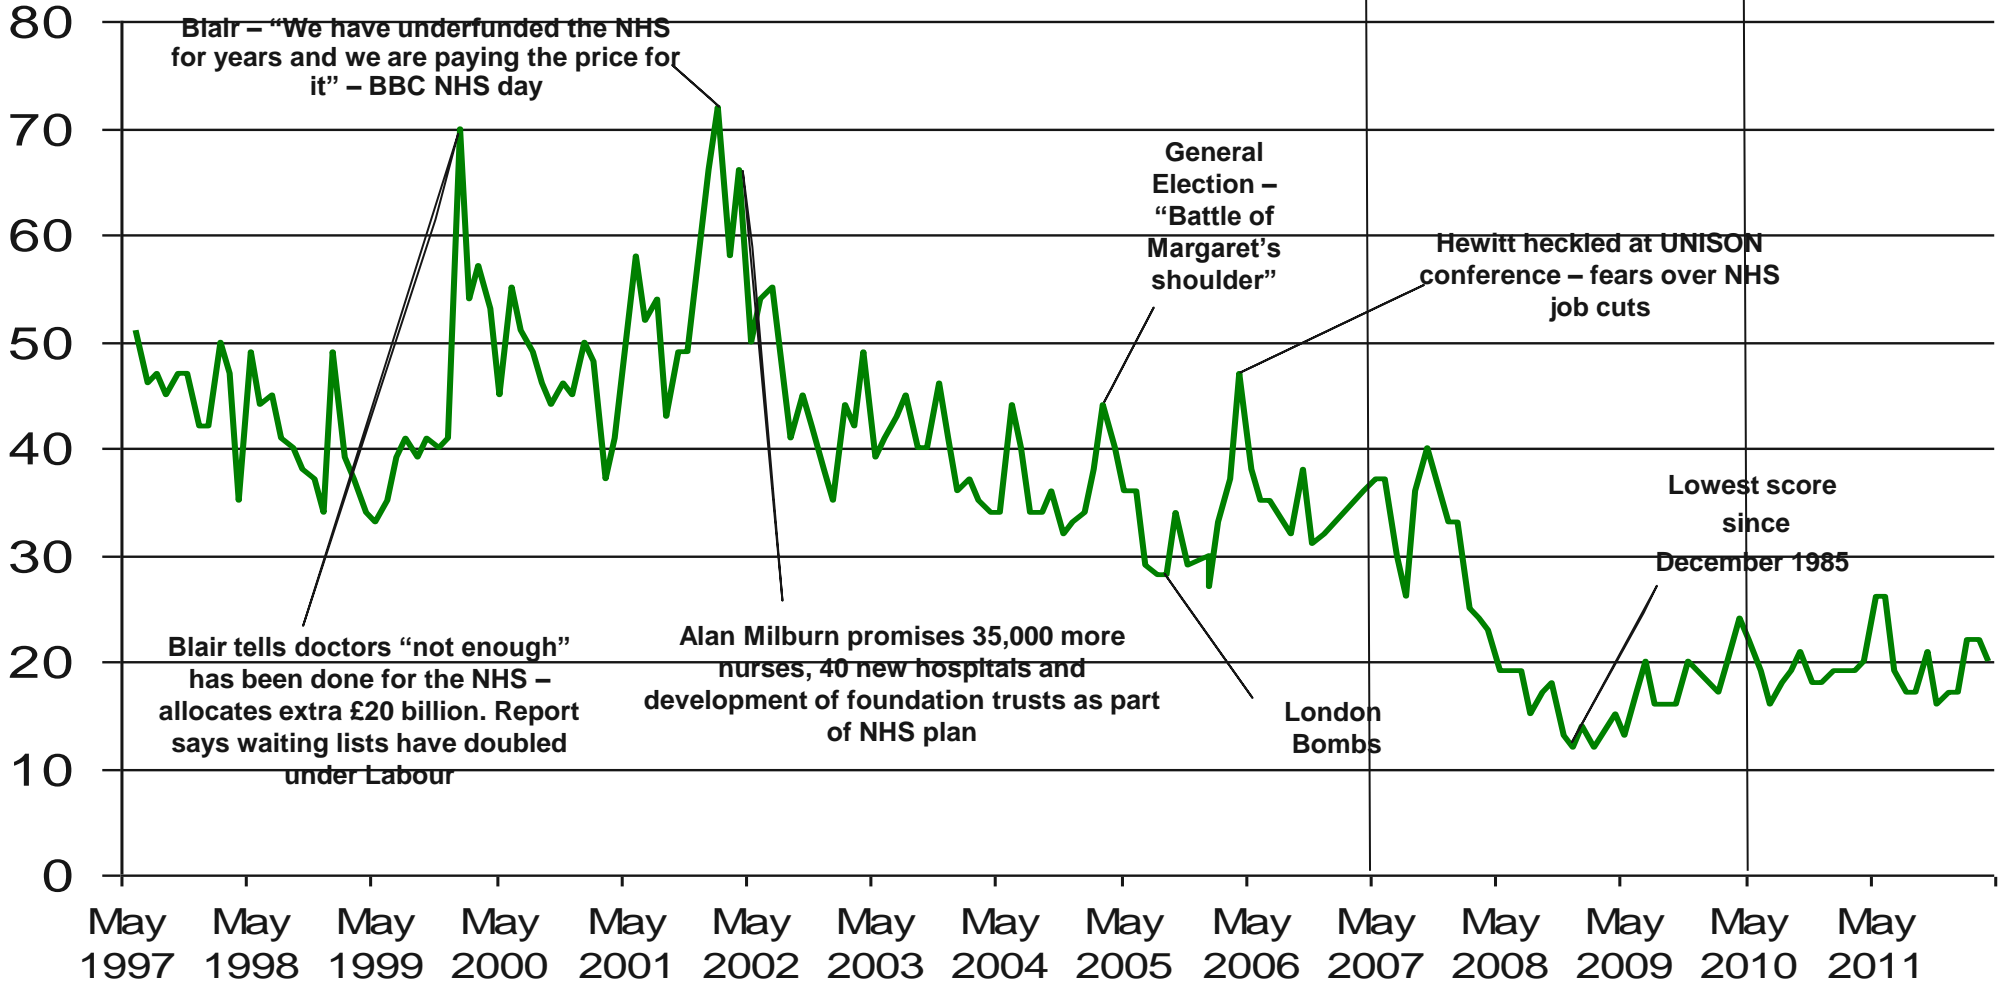

Issues Facing Britain: NHS | Hospitals | Healthcare

What do you see as the most/other important issues facing Britain today?

Brown becomes
PM

Cameron becomes
PM

Base: representative sample of c.1,000 British adults age 18+ each month, interviewed face-to-face in home

Source: Ipsos MORI Issues Index