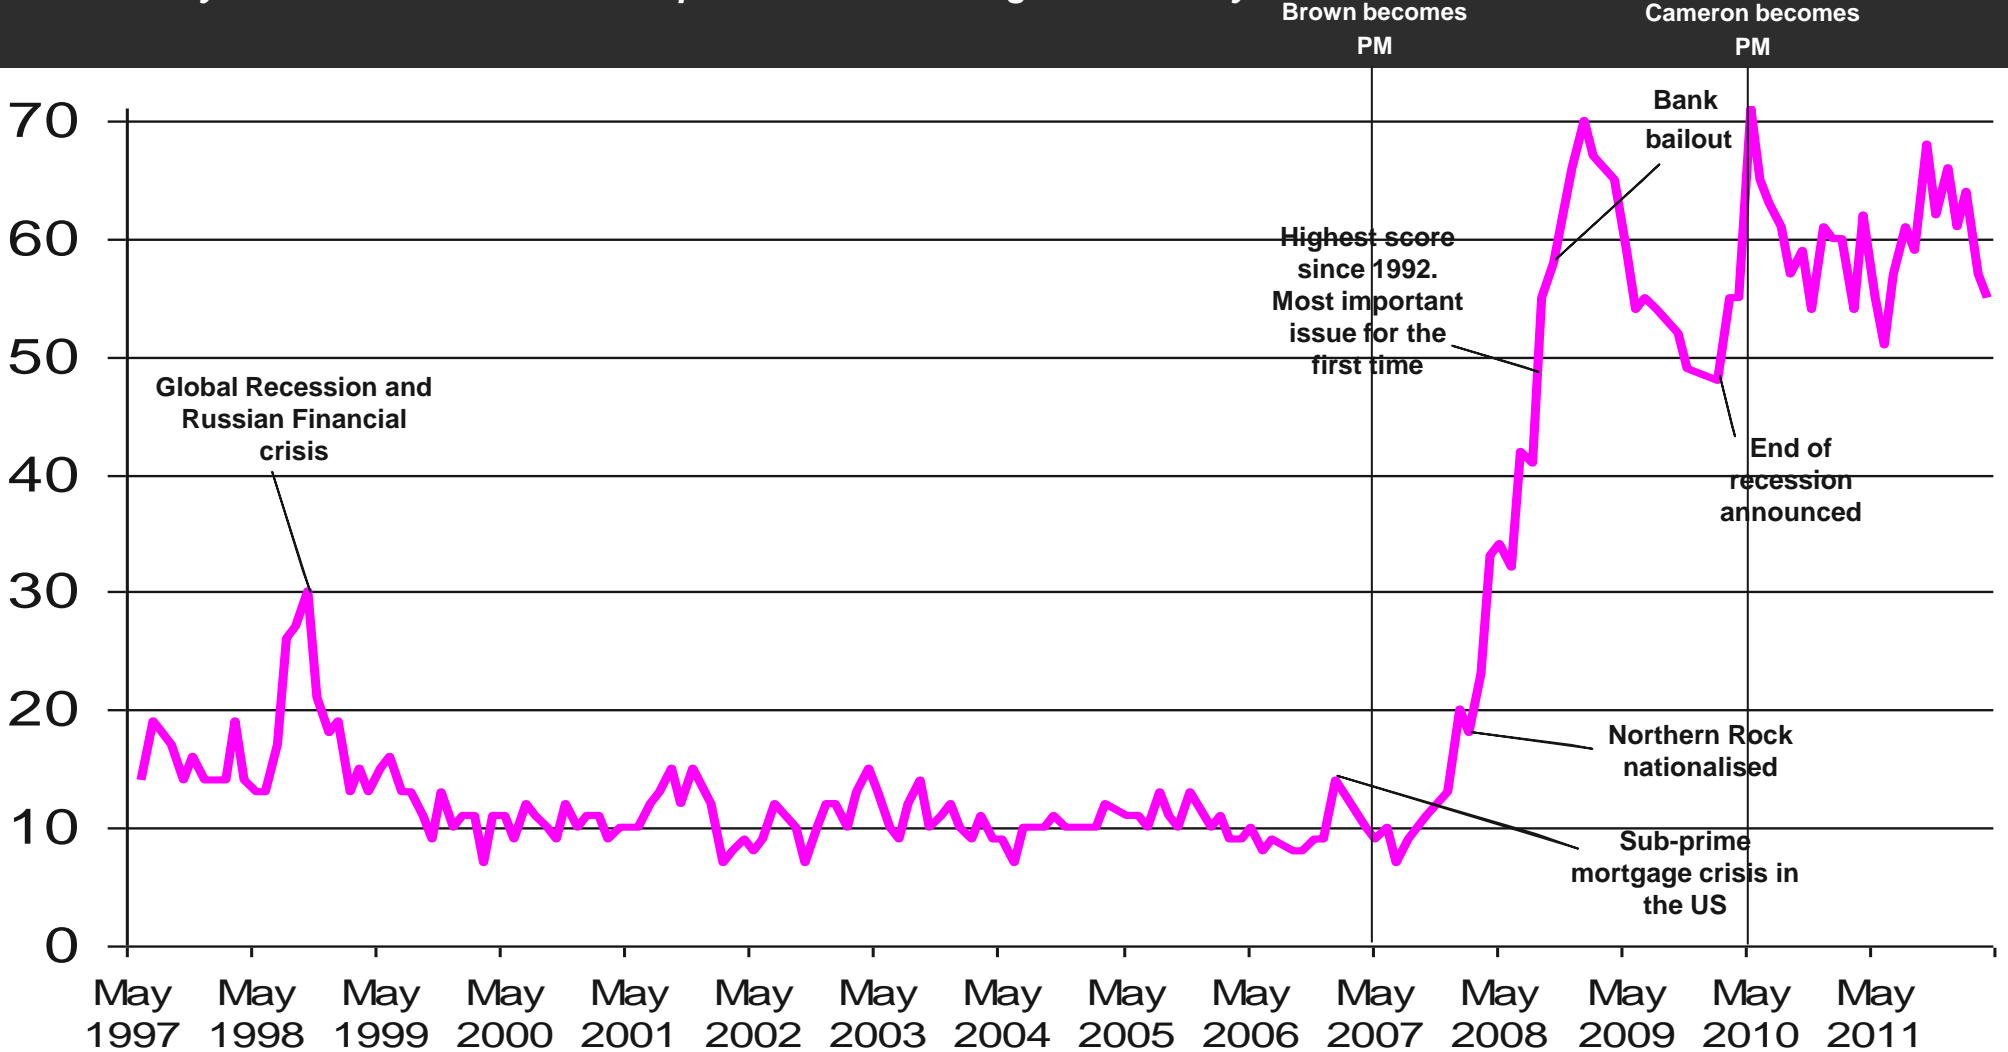

What do you see as other important issues facing Britain today?

Base: representative sample of c.1,000 British adults age 18+ each month, interviewed face-to-face in home

Source: Ipsos MORI Issues Index

Issues Facing Britain: Long Term Trends

What do you see as the most/other important issues facing Britain today?

Base: representative sample of c.1,000 British adults age 18+ each month, interviewed face-to-face in home

Source: Ipsos MORI Issues Index

Issues Facing Britain: Economy | Economic situation

What do you see as the most/other important issues facing Britain today?

Base: representative sample of c.1,000 British adults age 18+ each month, interviewed face-to-face in home