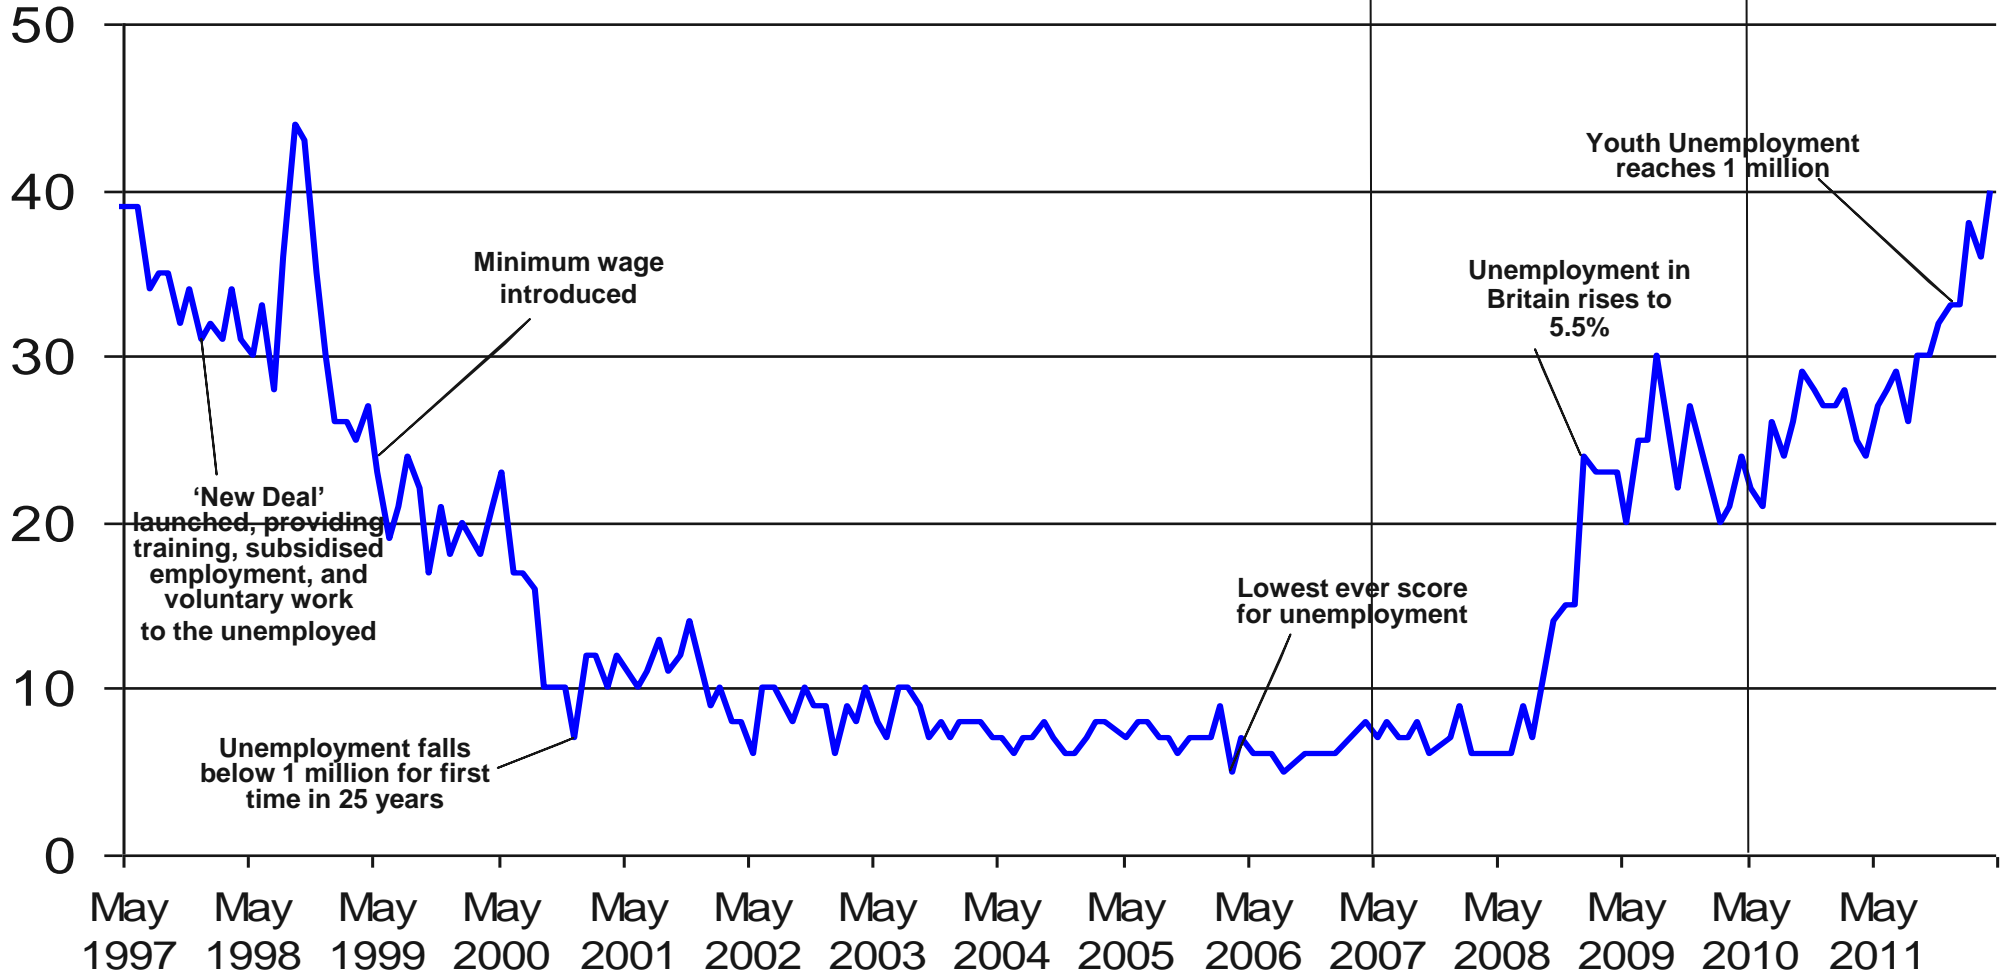

Issues Facing Britain: Unemployment | Factory closure | Lack of industry

What do you see as the most/other important issues facing Britain today?

Brown becomes PM

Cameron becomes PM

Base: representative sample of c.1,000 British adults age 18+ each month, interviewed face-to-face in home

Source: Ipsos MORI Issues Index