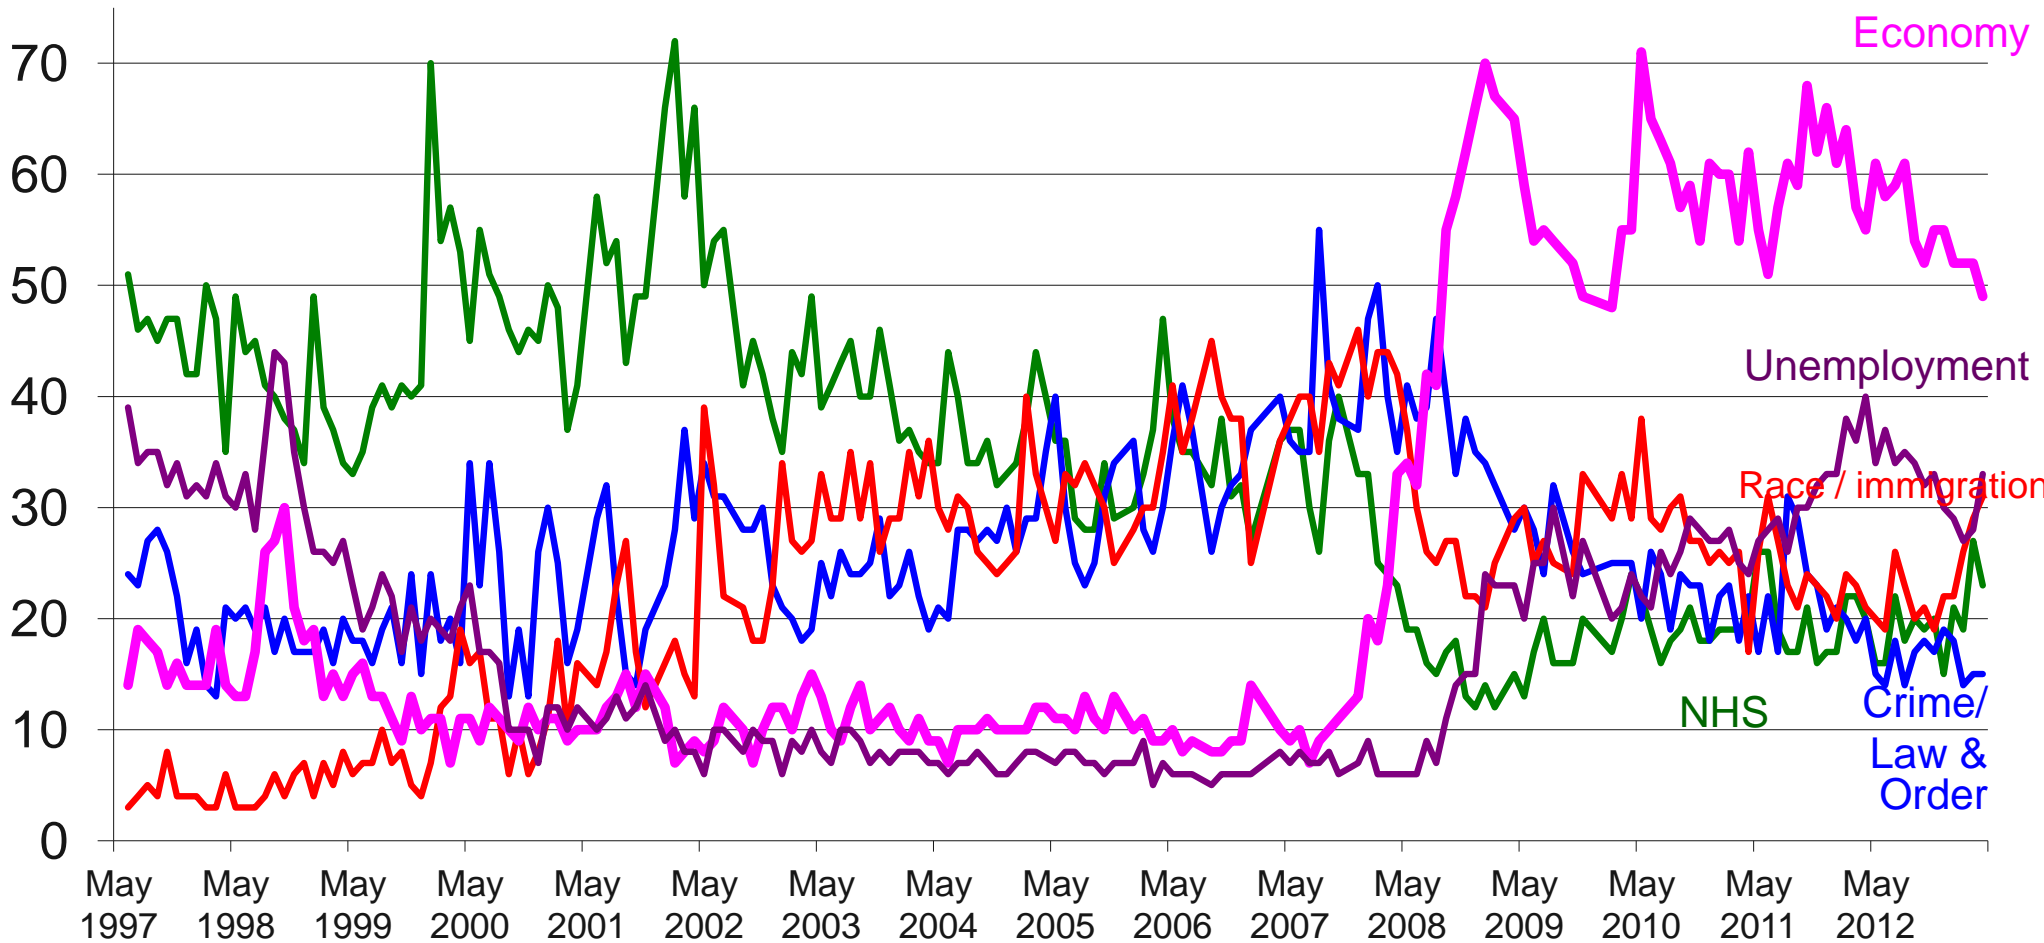

Ipsos MORI Issues Index

April 2013

Ipsos MORI

Contacts: Gideon.Skinner@ipsos.com
Jerry.Latter@ipsos.com
020 7347 3000

Issues Facing Britain: April

What do you see as the most/other important issues facing Britain today?

Base: 936 British adults 18+, 5th – 25th April 2013

Source: Ipsos MORI Issues Index

Issues Facing Britain: Long Term Trends

What do you see as the most/other important issues facing Britain today?

Base: representative sample of c.1,000 British adults age 18+ each month, interviewed face-to-face in home

Source: Ipsos MORI Issues Index

Issues Facing Britain: Economy / Economic situation

What do you see as the most/other important issues facing Britain today?

Base: representative sample of c.1,000 British adults age 18+ each month, interviewed face-to-face in home