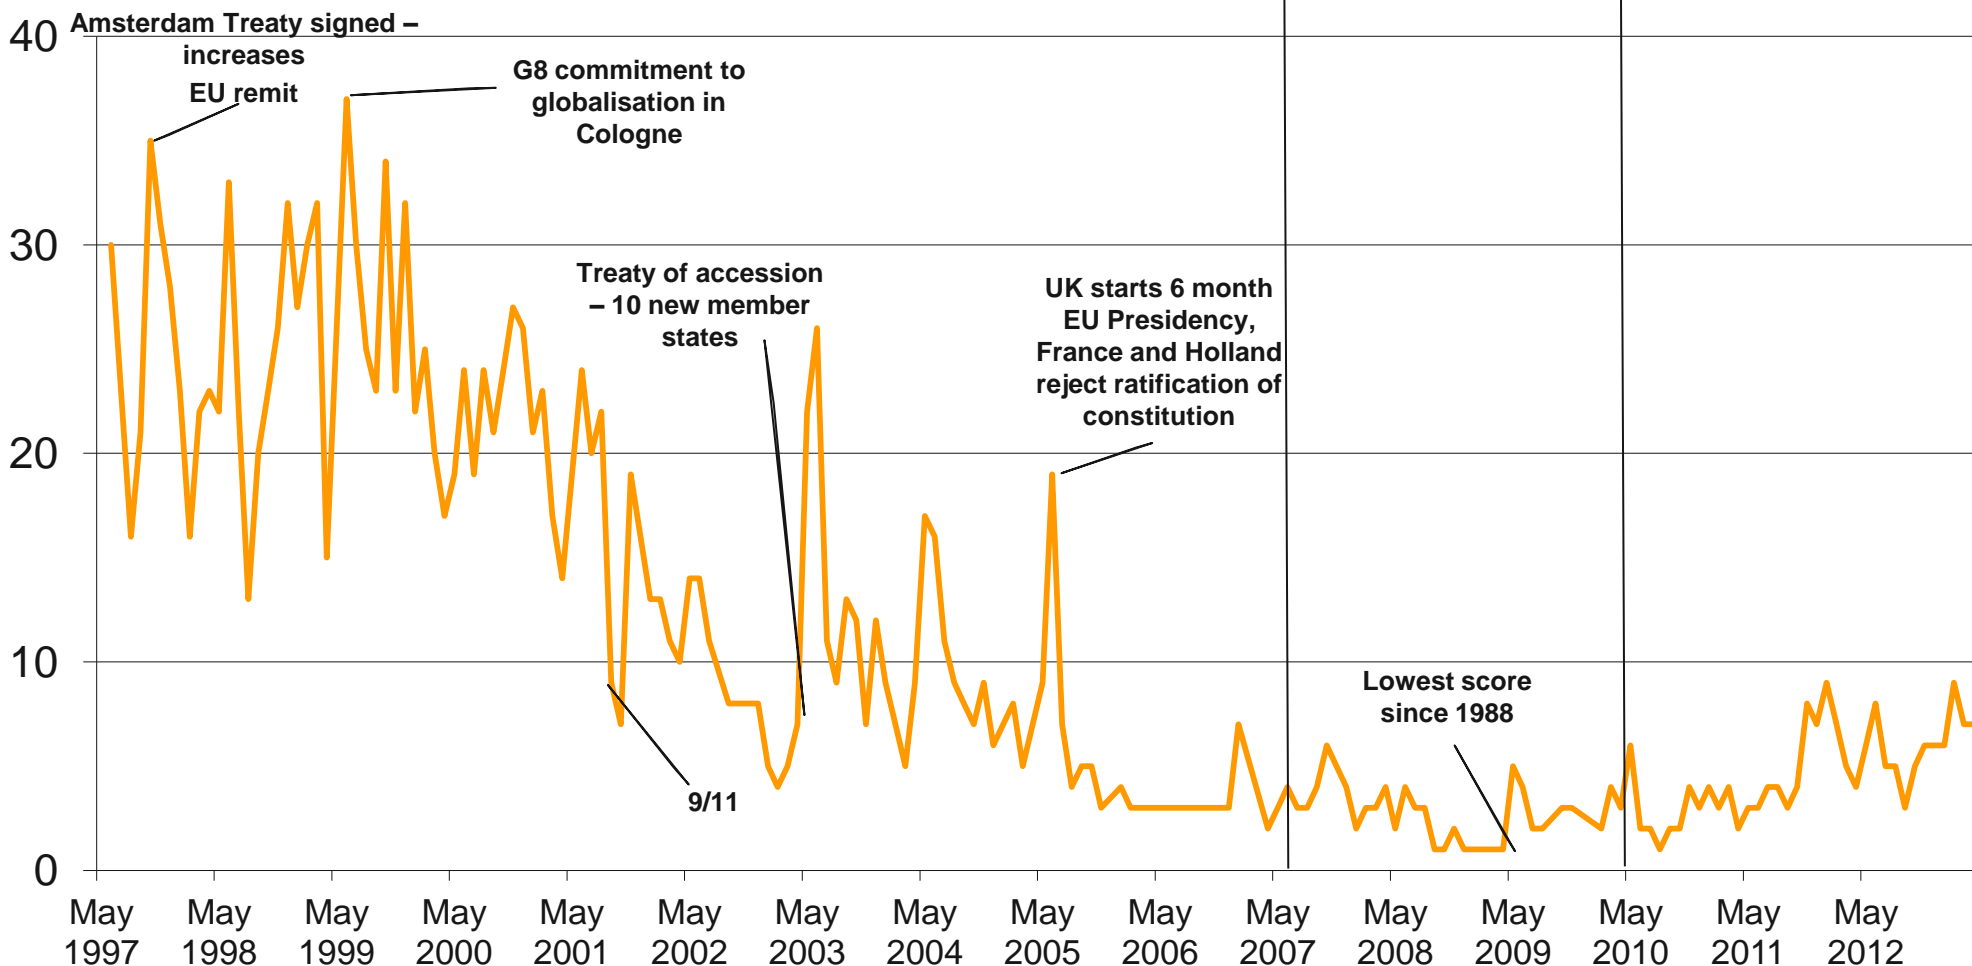

Issues Facing Britain: Common Market / Europe / Euro / EU

What do you see as the most/other important issues facing Britain today?

Brown becomes
PM

Cameron becomes
PM

Base: representative sample of c.1,000 British adults age 18+ each month, interviewed face-to-face in home

Source: Ipsos MORI Issues Index