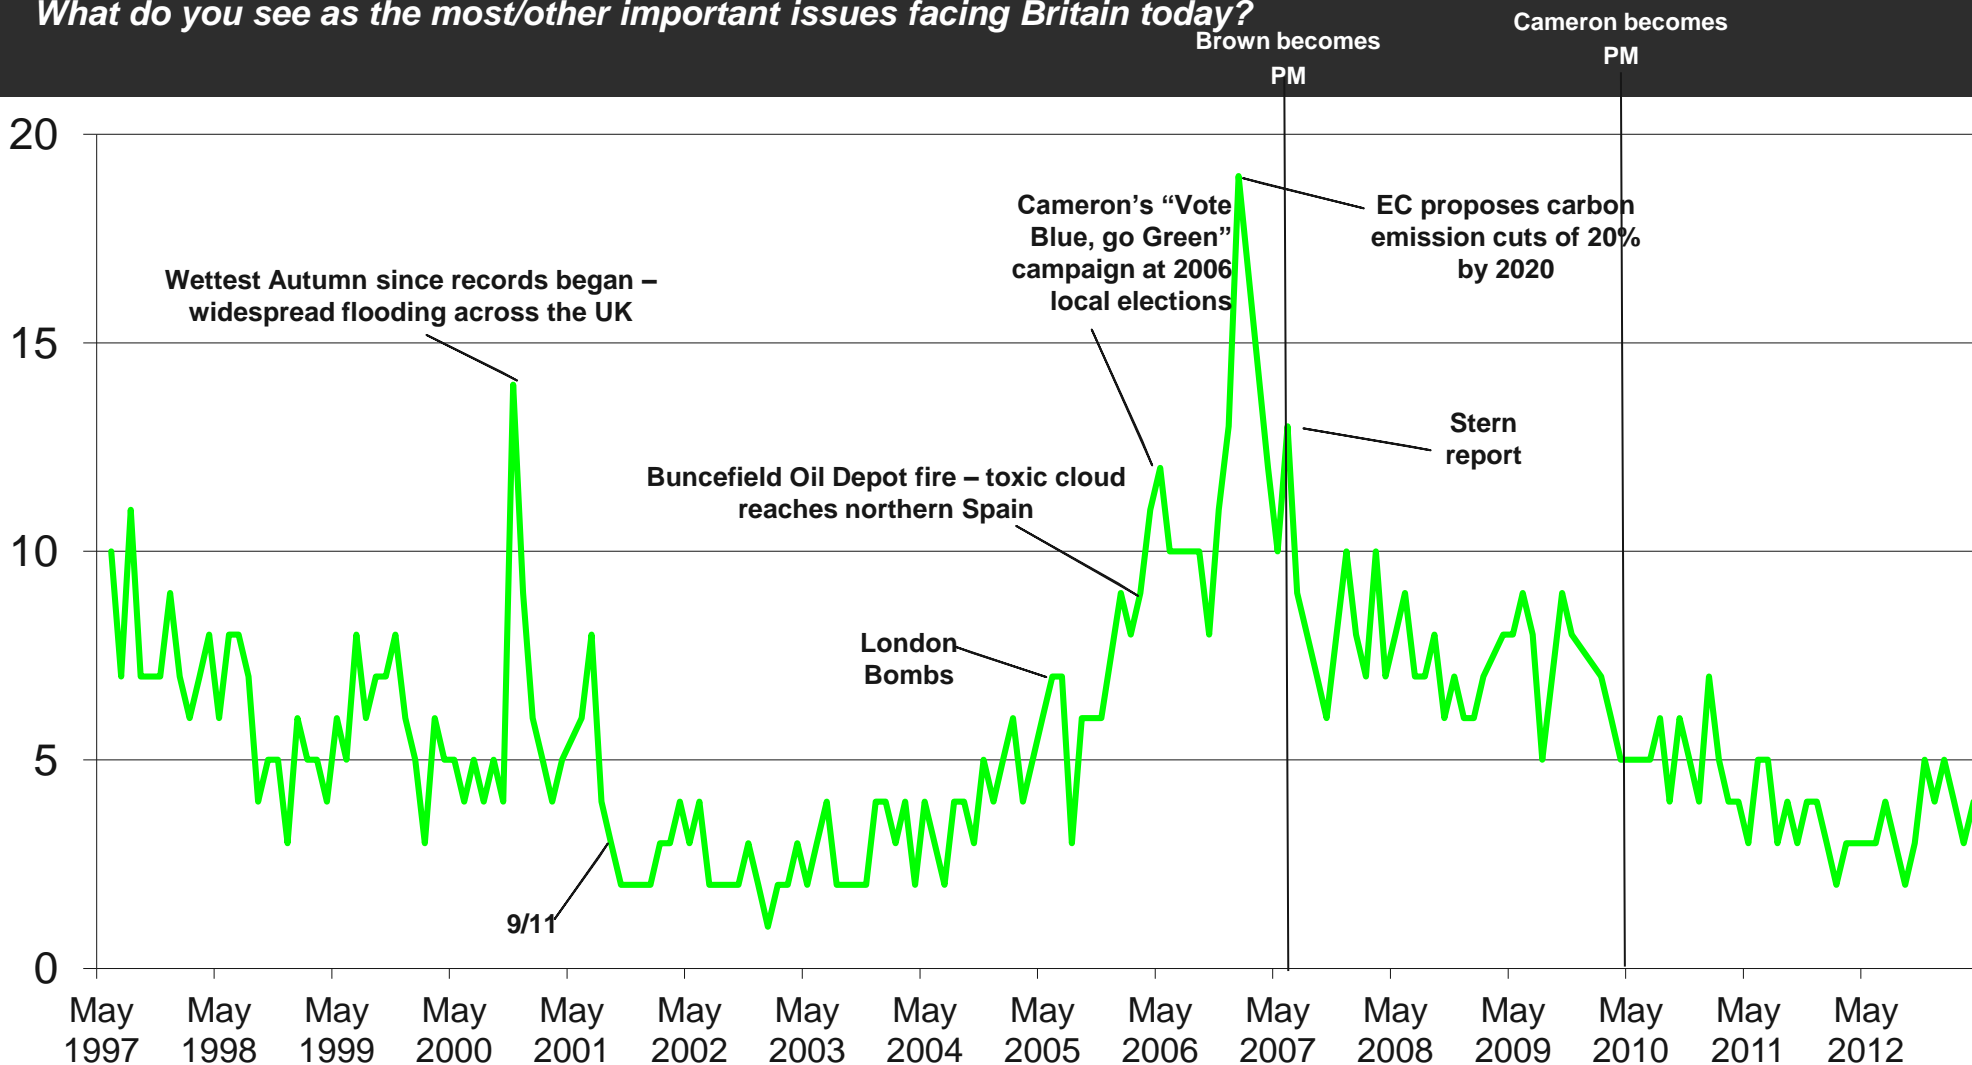

Issues Facing Britain: Pollution / Environment

What do you see as the most/other important issues facing Britain today?

Base: representative sample of c.1,000 British adults age 18+ each month, interviewed face-to-face in home

Source: Ipsos MORI Issues Index