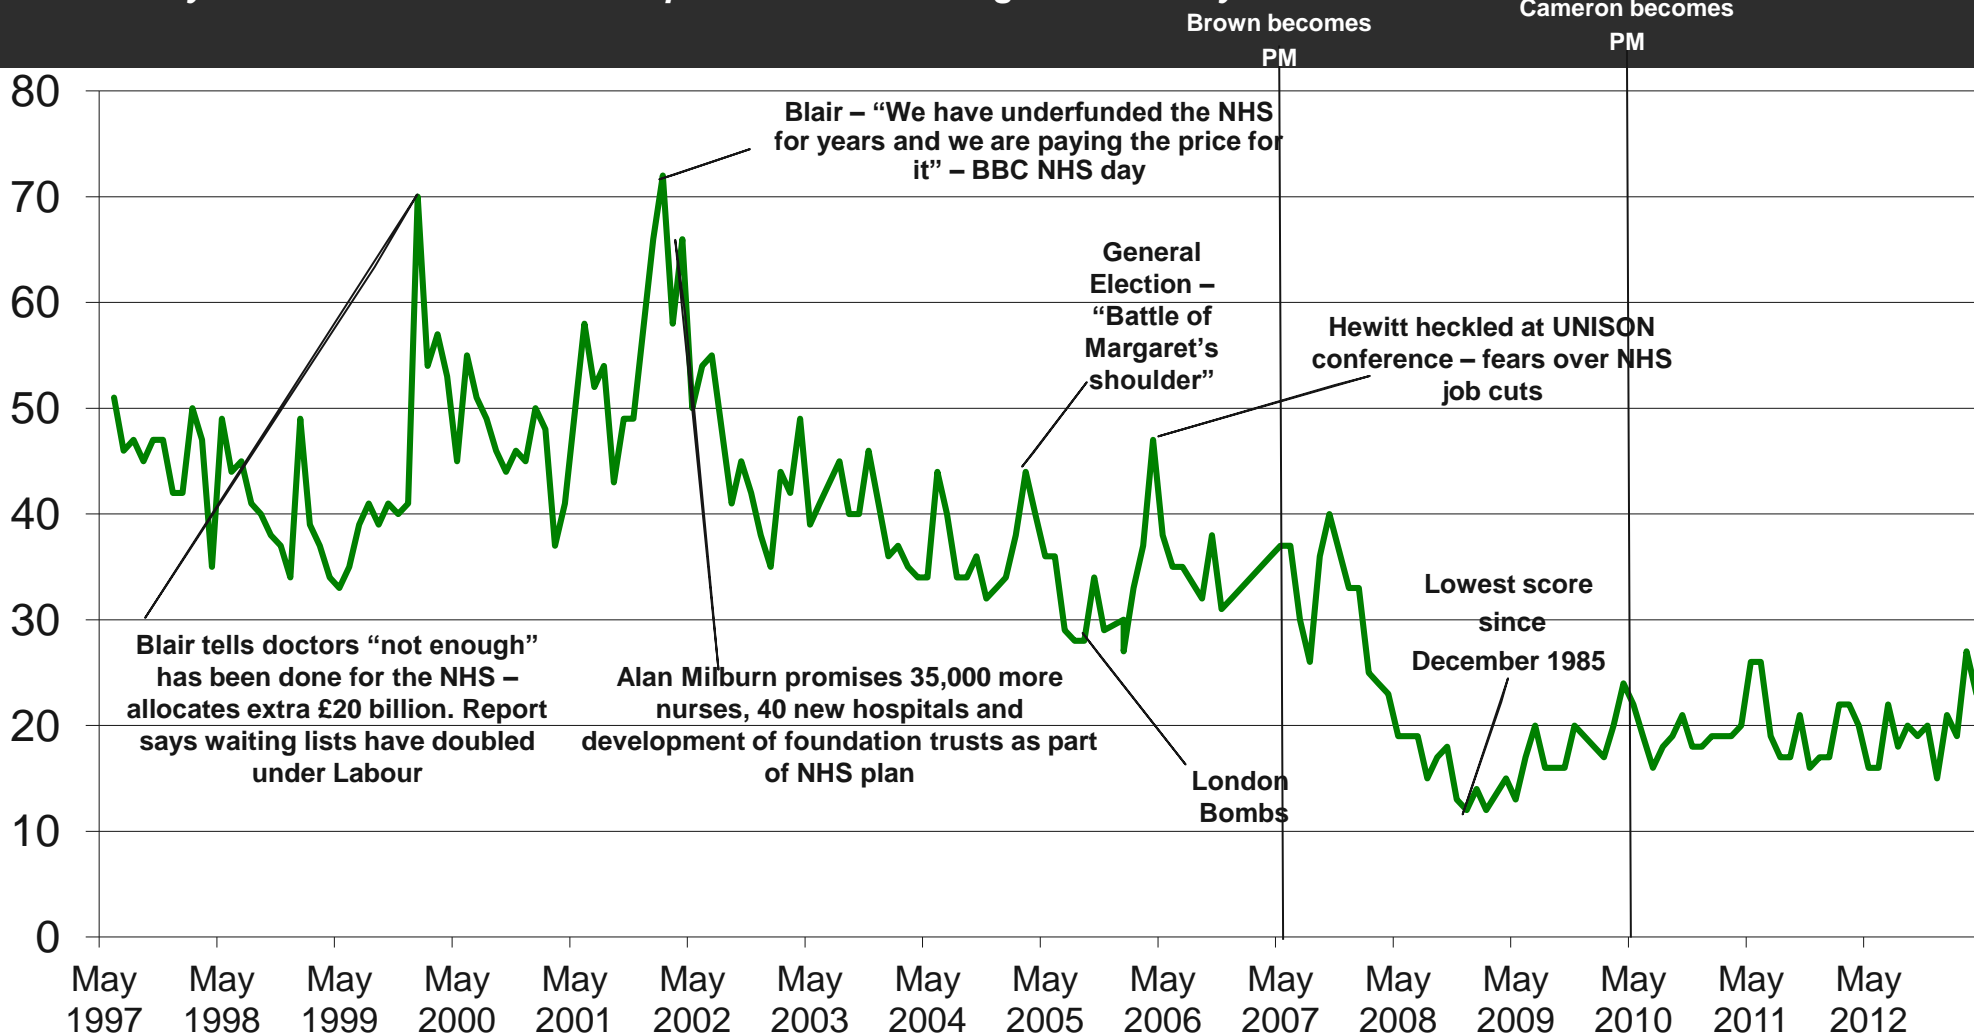

Source: Ipsos MORI Issues Index

Issues Facing Britain: Race Relations / Immigration / Immigrants

What do you see as the most/other important issues facing Britain today?

Base: representative sample of c.1,000 British adults age 18+ each month, interviewed face-to-face in home

Source: Ipsos MORI Issues Index

Issues Facing Britain: Crime / Law & Order / Violence / Vandalism / ASB

What do you see as the most/other important issues facing Britain today?

Base: representative sample of c.1,000 British adults age 18+ each month, interviewed face-to-face in home

Source: Ipsos MORI Issues Index

Issues Facing Britain: NHS / Hospitals / Healthcare

What do you see as the most/other important issues facing Britain today?

Base: representative sample of c.1,000 British adults age 18+ each month, interviewed face-to-face in home