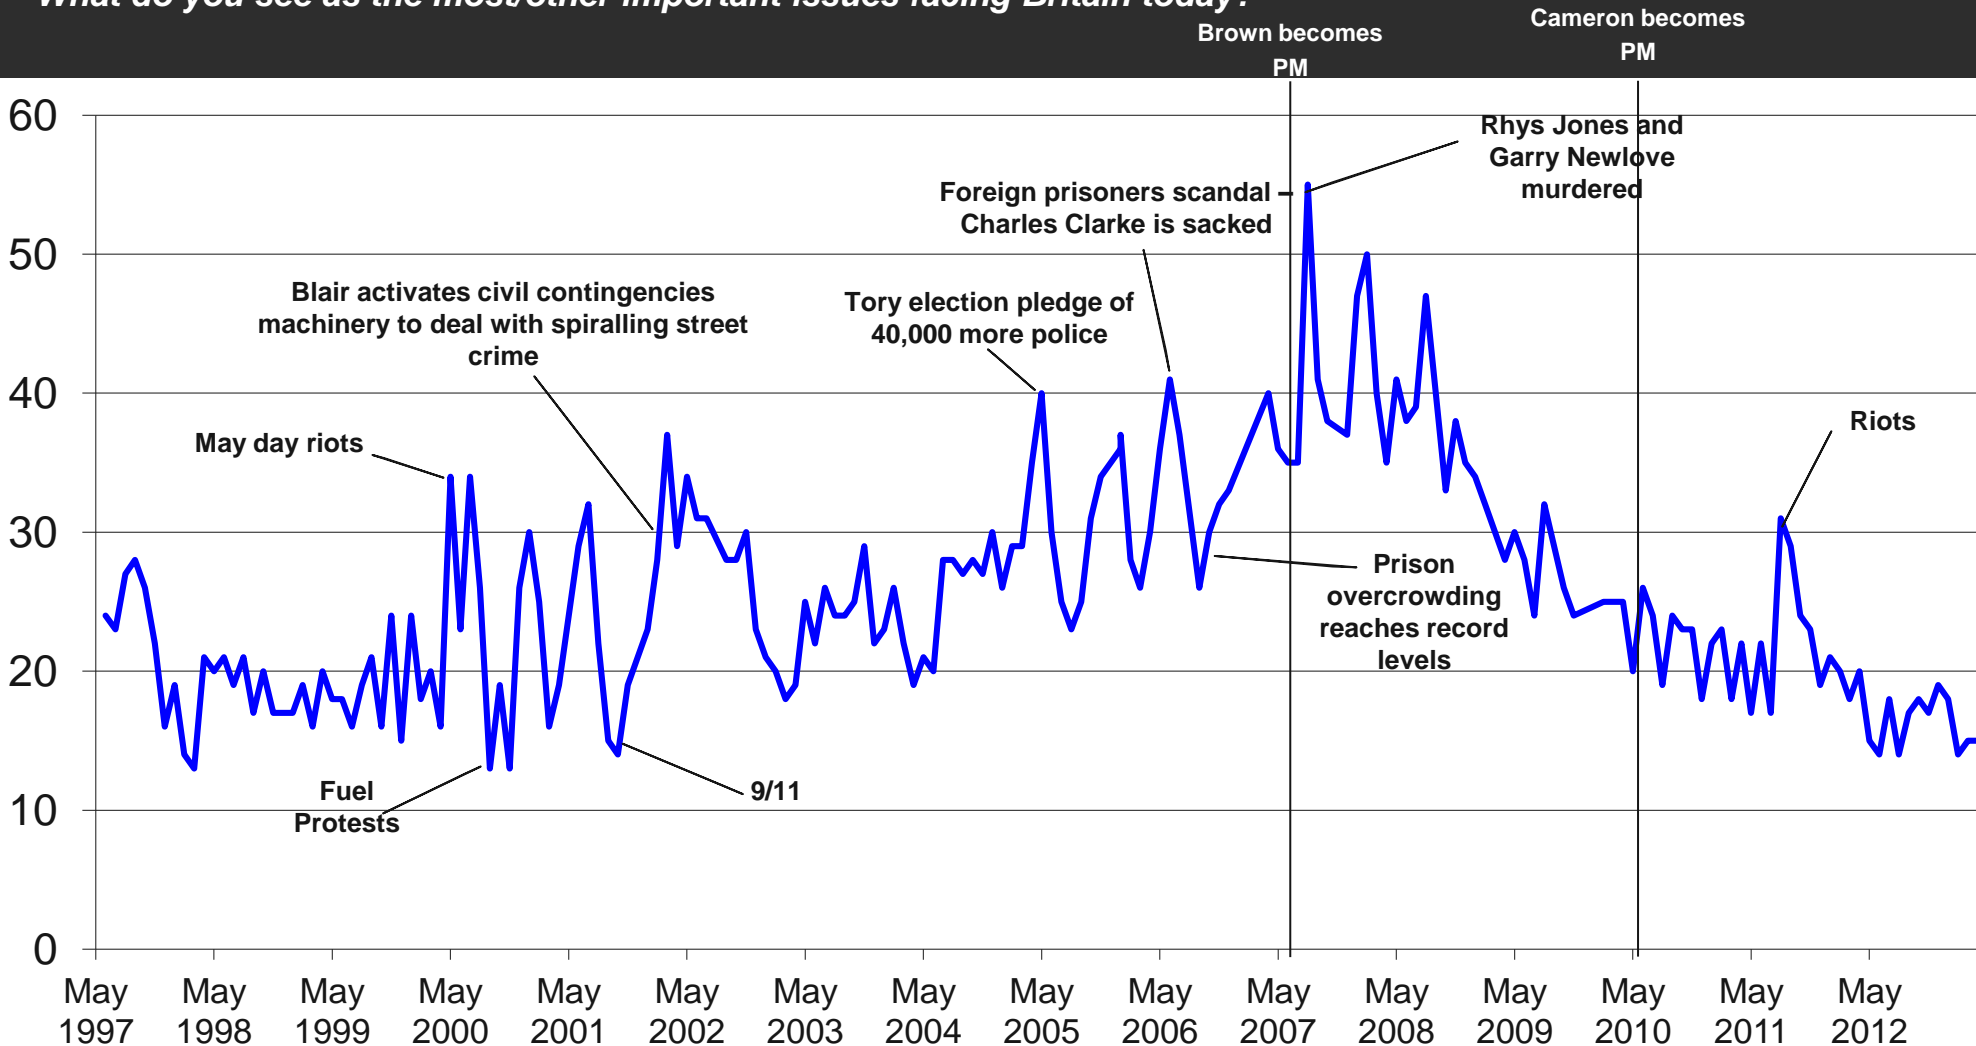

Source: Ipsos MORI Issues Index

Issues Facing Britain: Economy / Economic situation

What do you see as the most/other important issues facing Britain today?

Base: representative sample of c.1,000 British adults age 18+ each month, interviewed face-to-face in home

Source: Ipsos MORI Issues Index

Issues Facing Britain: Unemployment / Factory closure / Lack of industry

What do you see as the most/other important issues facing Britain today?

Base: representative sample of c.1,000 British adults age 18+ each month, interviewed face-to-face in home

Source: Ipsos MORI Issues Index

Issues Facing Britain: Race Relations / Immigration / Immigrants

What do you see as the most/other important issues facing Britain today?

Base: representative sample of c.1,000 British adults age 18+ each month, interviewed face-to-face in home

Source: Ipsos MORI Issues Index

Issues Facing Britain: Crime / Law & Order / Violence / Vandalism / ASB

What do you see as the most/other important issues facing Britain today?

Base: representative sample of c.1,000 British adults age 18+ each month, interviewed face-to-face in home