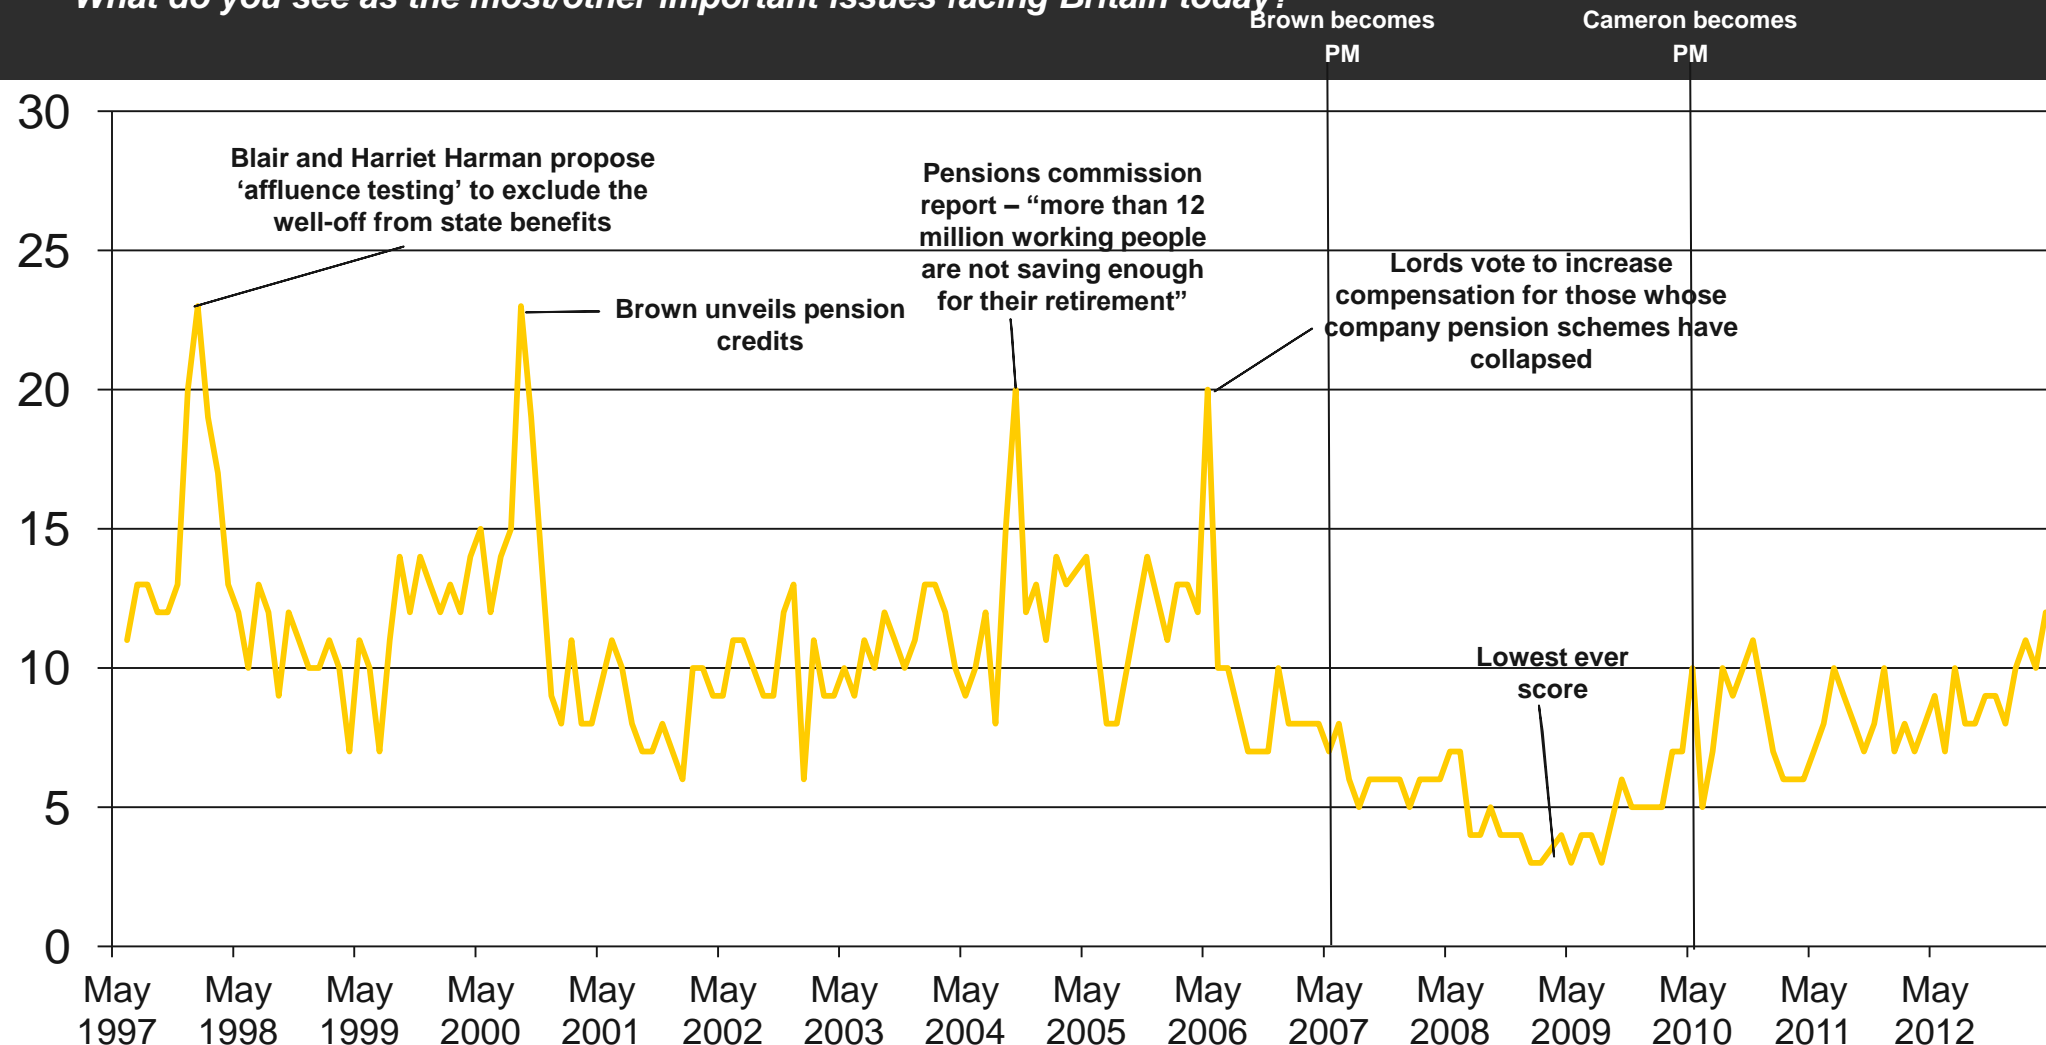

Source: Ipsos MORI Issues Index

Issues Facing Britain: Inflation/Prices

What do you see as the most/other important issues facing Britain today?

Brown becomes
PM

Cameron becomes
PM

Inflation rate
hits 16 year
peak

Base: representative sample of c.1,000 British adults age 18+ each month, interviewed face-to-face in home

Source: Ipsos MORI Issues Index

Issues Facing Britain: Housing

What do you see as the most/other important issues facing Britain today?

Base: representative sample of c.1,000 British adults age 18+ each month, interviewed face-to-face in home

Source: Ipsos MORI Issues Index

Issues Facing Britain: Pensions/Benefits/Social security

What do you see as the most/other important issues facing Britain today?