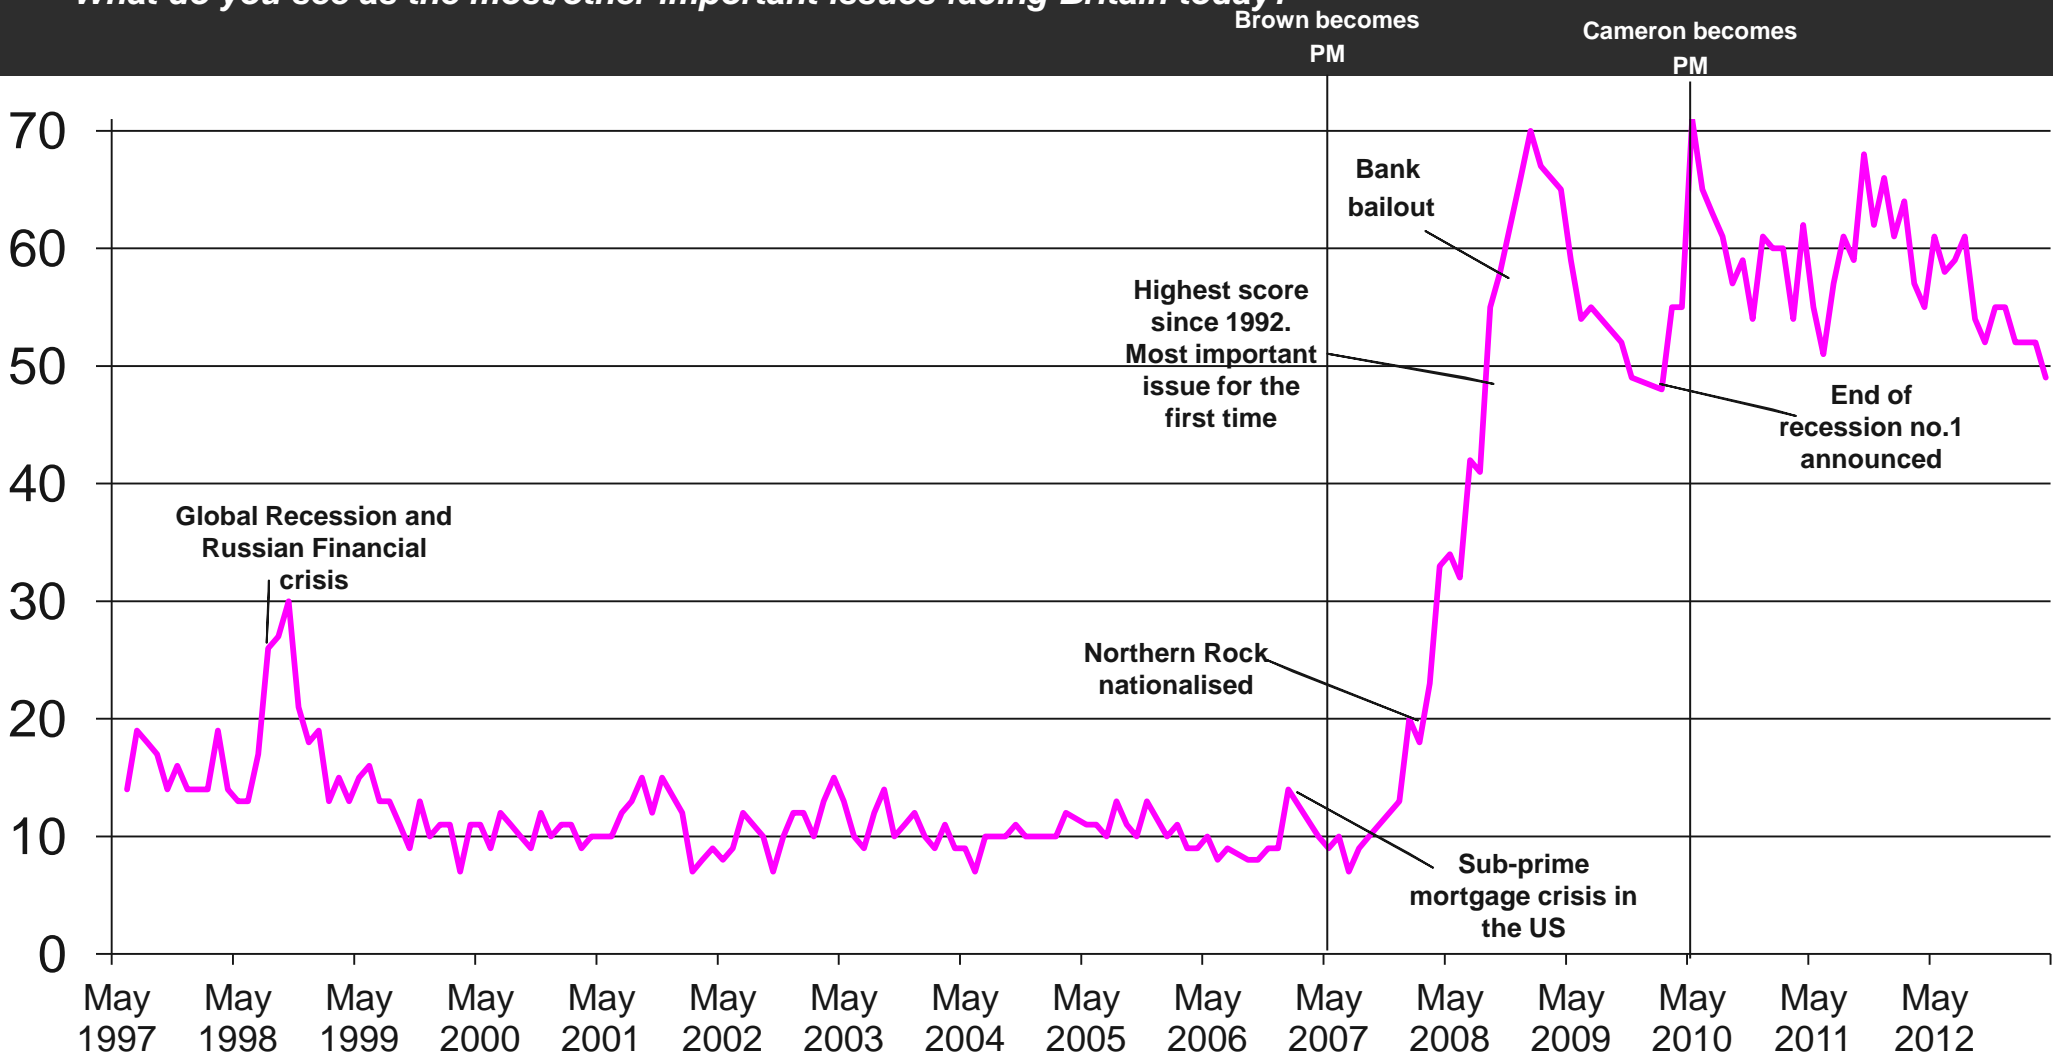

Base: 936 British adults 18+, 5th – 25th April 2013

Source: Ipsos MORI Issues Index

Issues Facing Britain: Long Term Trends

What do you see as the most/other important issues facing Britain today?

Base: representative sample of c.1,000 British adults age 18+ each month, interviewed face-to-face in home

Source: Ipsos MORI Issues Index

Issues Facing Britain: Economy / Economic situation

What do you see as the most/other important issues facing Britain today?

Base: representative sample of c.1,000 British adults age 18+ each month, interviewed face-to-face in home