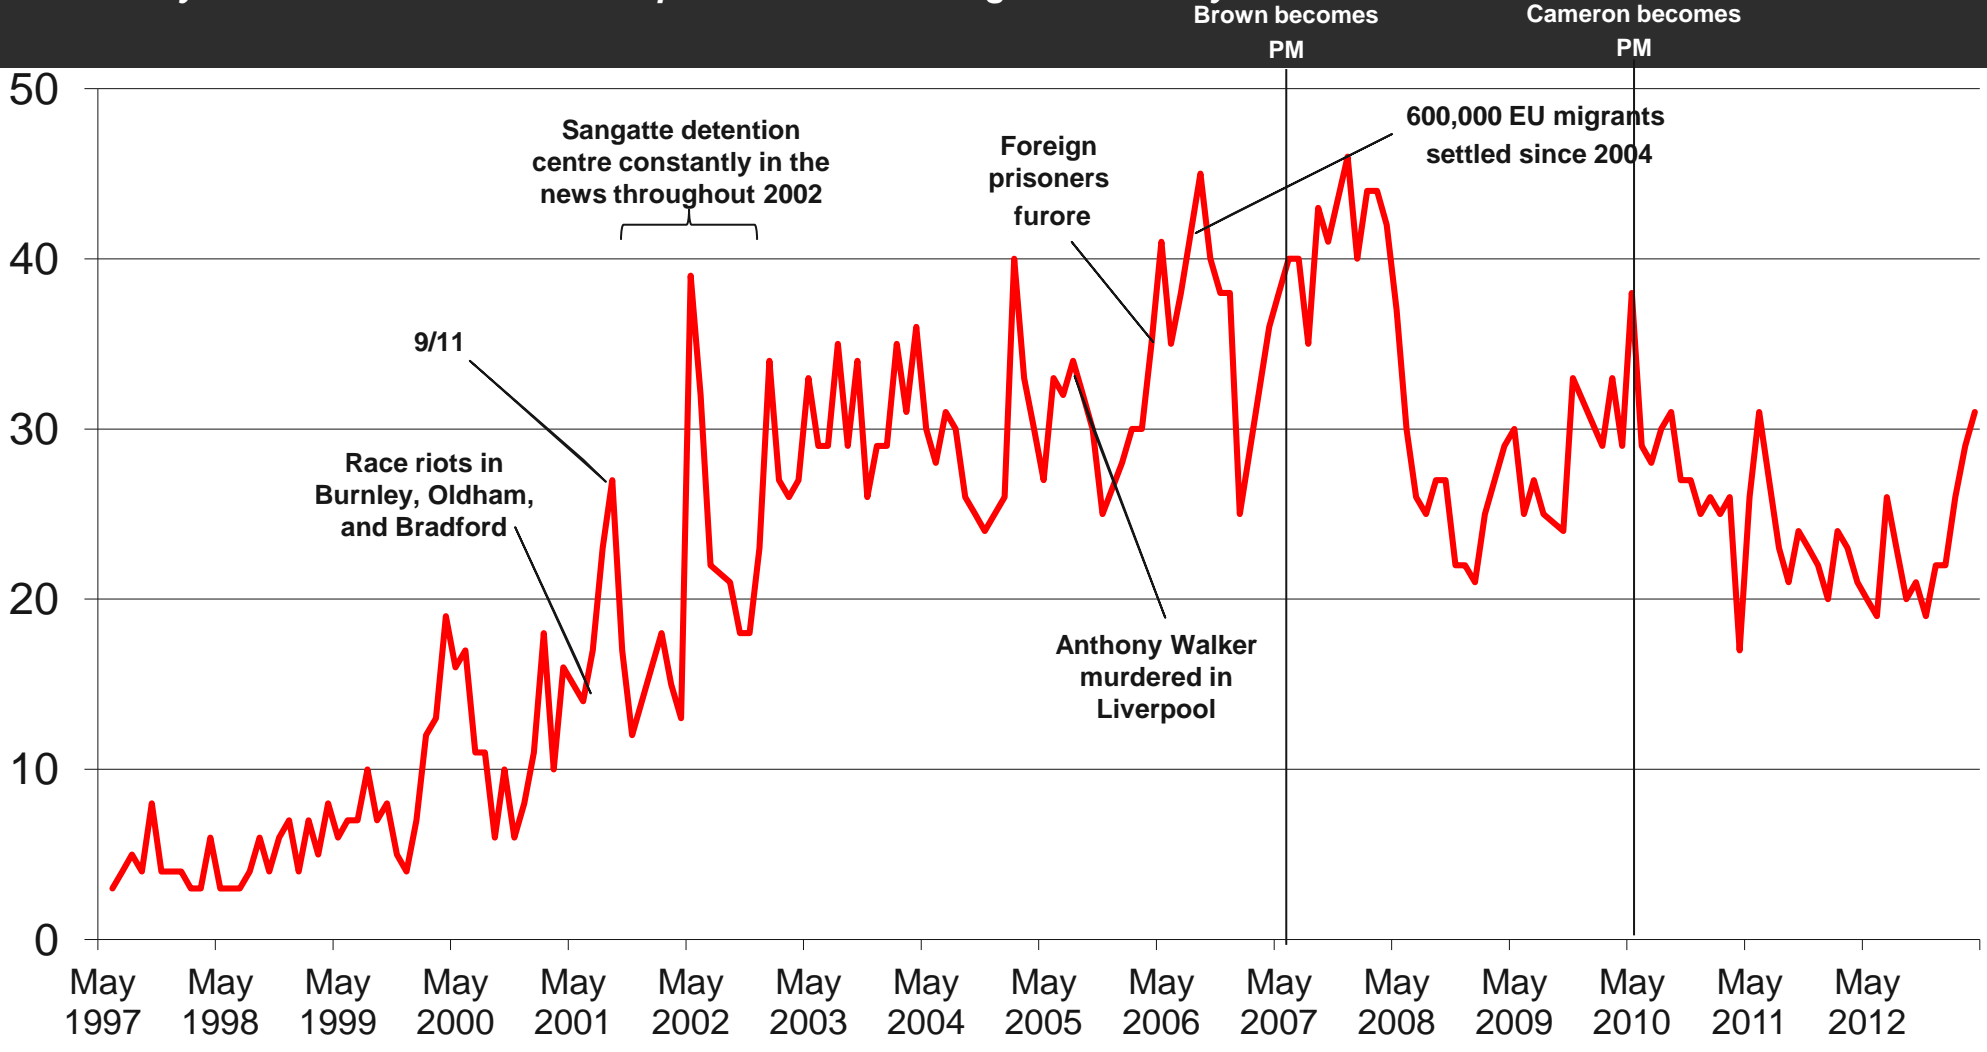

Base: 936 British adults 18+, 5th – 25th April 2013

Source: Ipsos MORI Issues Index

Issues Facing Britain: Long Term Trends

What do you see as the most/other important issues facing Britain today?

Base: representative sample of c.1,000 British adults age 18+ each month, interviewed face-to-face in home

Source: Ipsos MORI Issues Index

Issues Facing Britain: Economy / Economic situation

What do you see as the most/other important issues facing Britain today?

Base: representative sample of c.1,000 British adults age 18+ each month, interviewed face-to-face in home

Source: Ipsos MORI Issues Index

Issues Facing Britain: Unemployment / Factory closure / Lack of industry

What do you see as the most/other important issues facing Britain today?

Base: representative sample of c.1,000 British adults age 18+ each month, interviewed face-to-face in home

Source: Ipsos MORI Issues Index

Issues Facing Britain: Race Relations / Immigration / Immigrants

What do you see as the most/other important issues facing Britain today?

Base: representative sample of c.1,000 British adults age 18+ each month, interviewed face-to-face in home