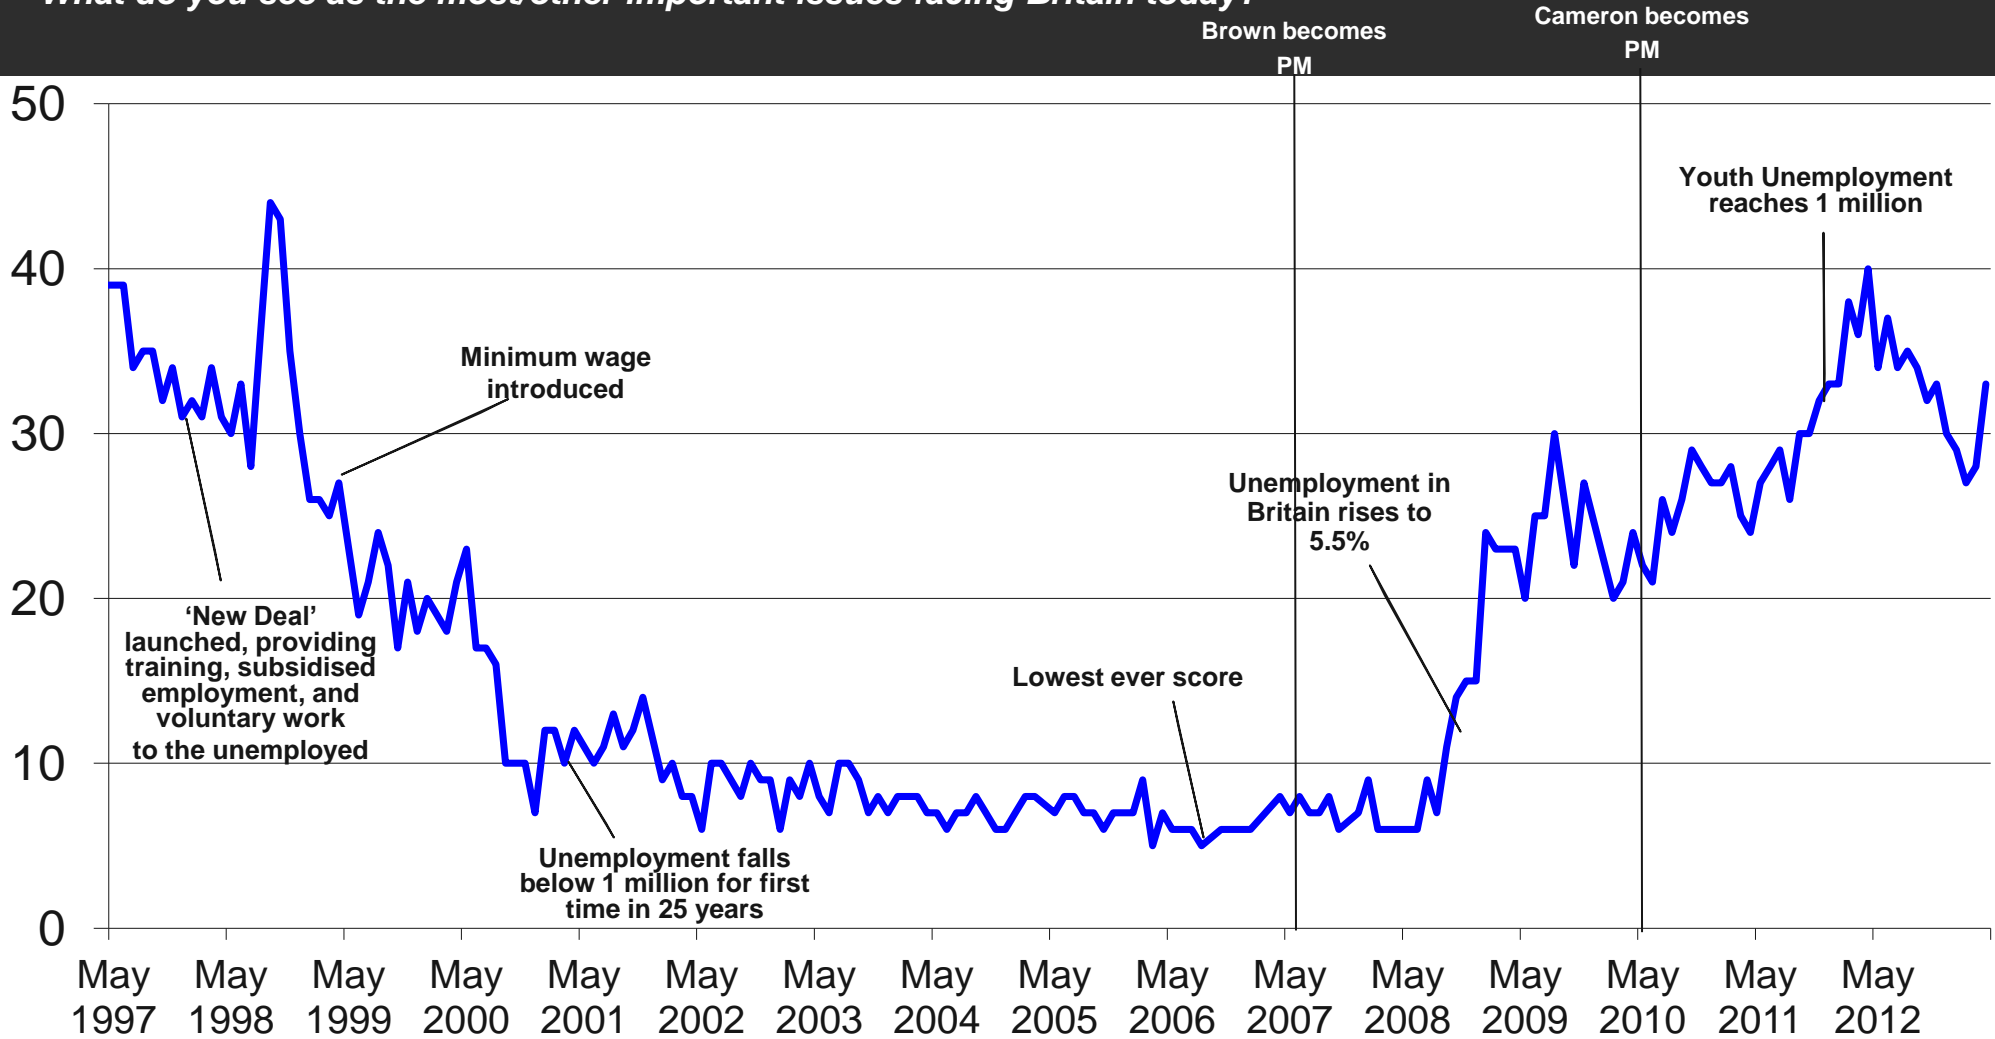

Base: 936 British adults 18+, 5th – 25th April 2013

Source: Ipsos MORI Issues Index

Issues Facing Britain: Long Term Trends

What do you see as the most/other important issues facing Britain today?

Base: representative sample of c.1,000 British adults age 18+ each month, interviewed face-to-face in home

Source: Ipsos MORI Issues Index

Issues Facing Britain: Economy / Economic situation

What do you see as the most/other important issues facing Britain today?

Base: representative sample of c.1,000 British adults age 18+ each month, interviewed face-to-face in home

Source: Ipsos MORI Issues Index

Issues Facing Britain: Unemployment / Factory closure / Lack of industry

What do you see as the most/other important issues facing Britain today?

Base: representative sample of c.1,000 British adults age 18+ each month, interviewed face-to-face in home