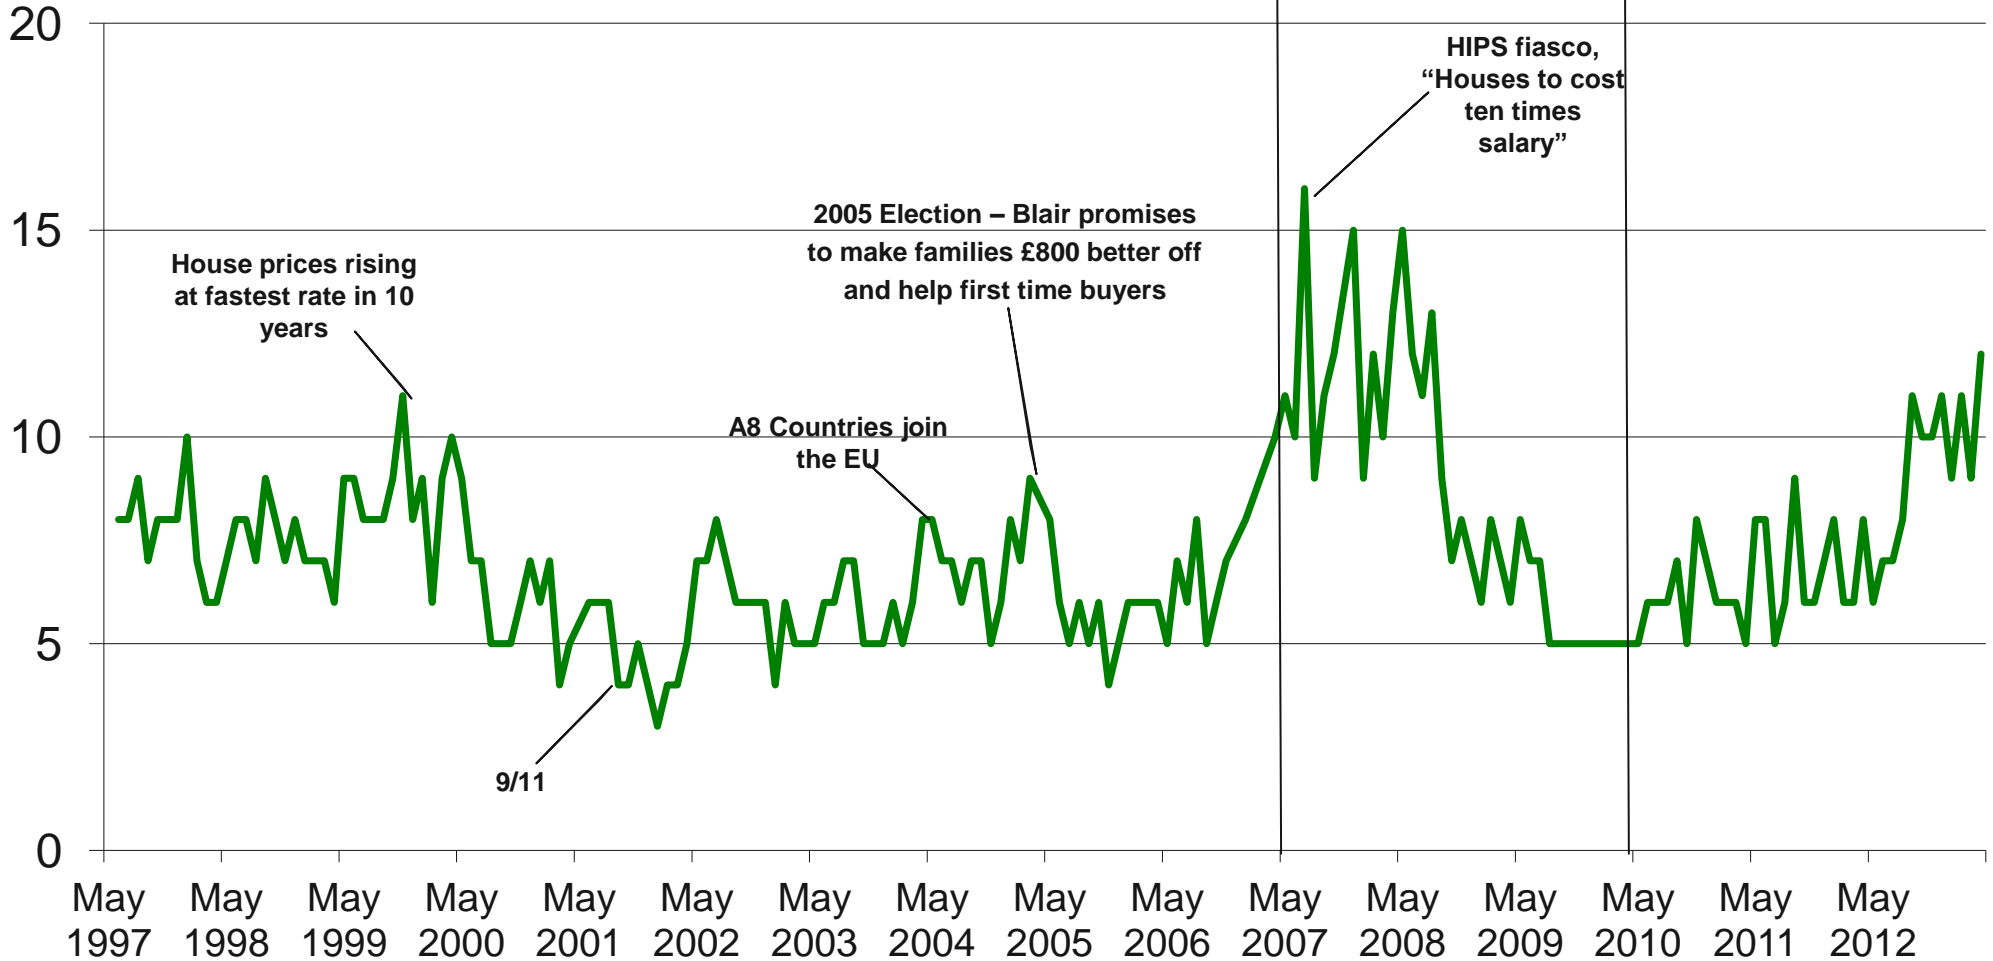

Source: Ipsos MORI Issues Index

Issues Facing Britain: Inflation/Prices

What do you see as the most/other important issues facing Britain today?

Brown becomes
PM

Cameron becomes
PM

Inflation rate
hits 16 year
peak

Base: representative sample of c.1,000 British adults age 18+ each month, interviewed face-to-face in home

Source: Ipsos MORI Issues Index

Issues Facing Britain: Housing

What do you see as the most/other important issues facing Britain today?