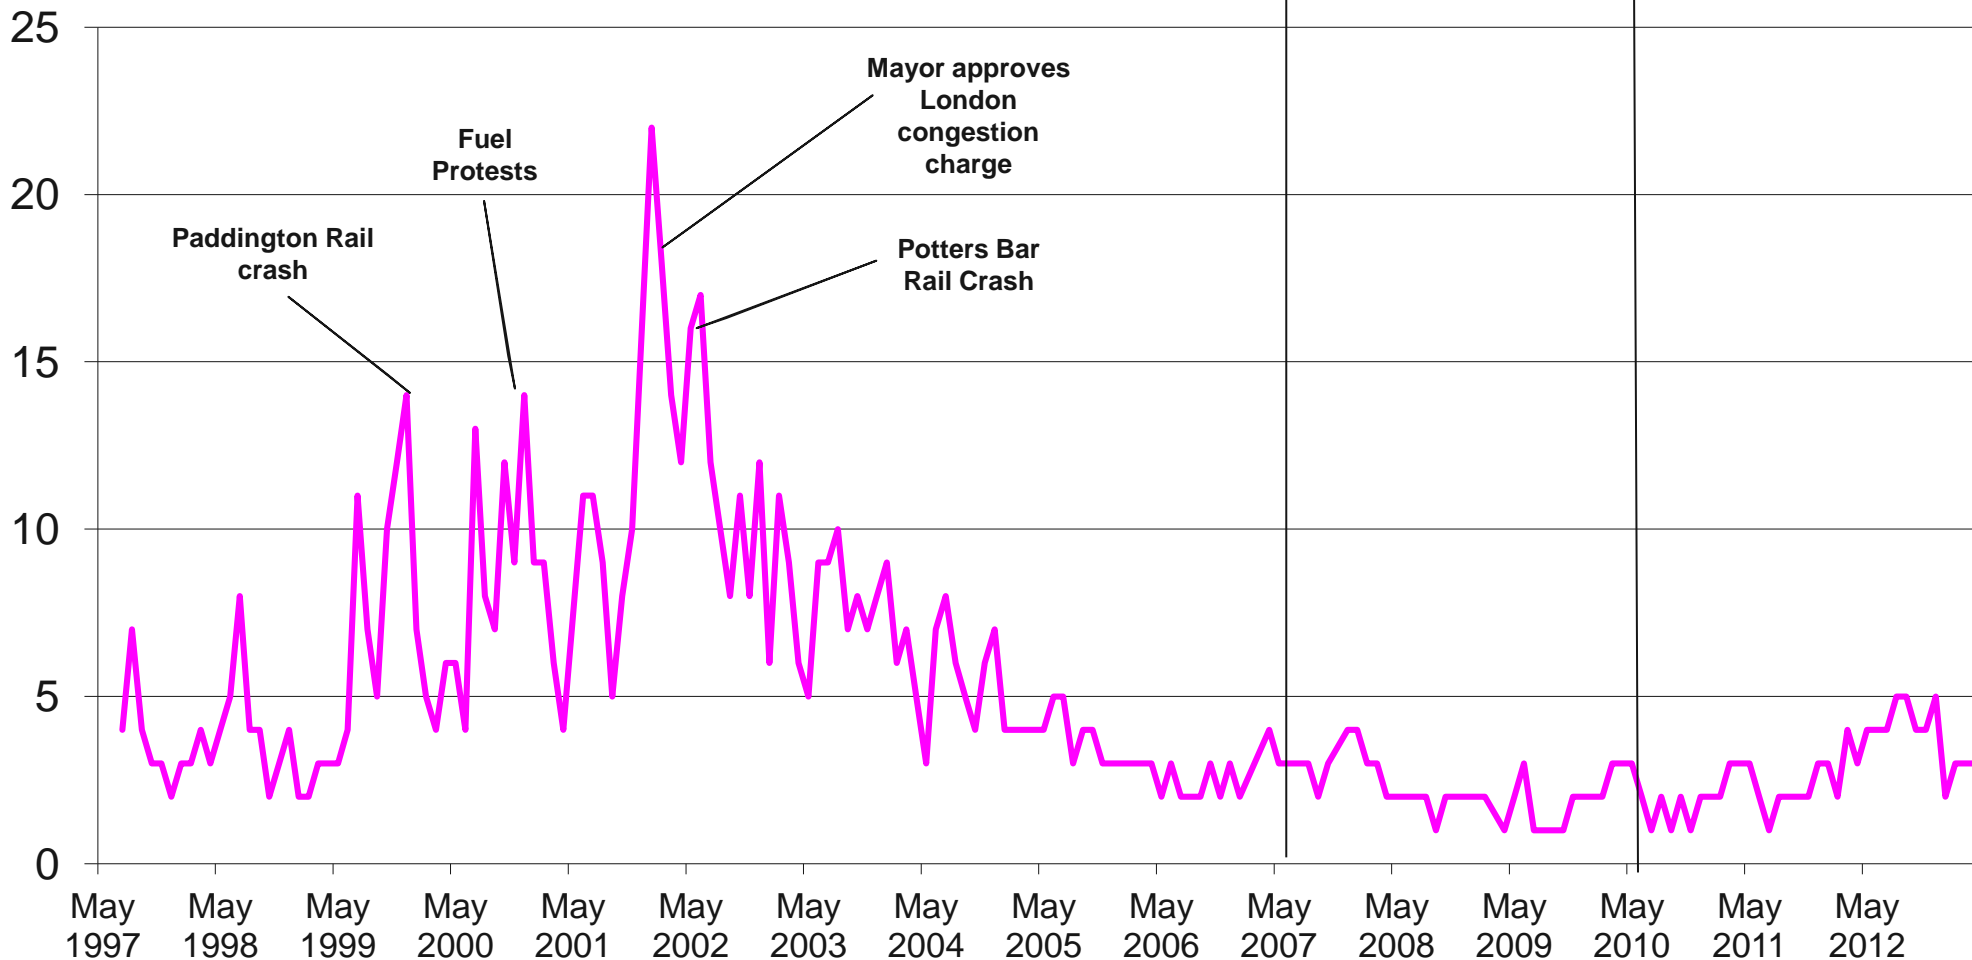

Issues Facing Britain: Transport

What do you see as the most/other important issues facing Britain today?

Brown becomes PM

Cameron becomes PM

Base: representative sample of c.1,000 British adults age 18+ each month, interviewed face-to-face in home

Source: Ipsos MORI Issues Index