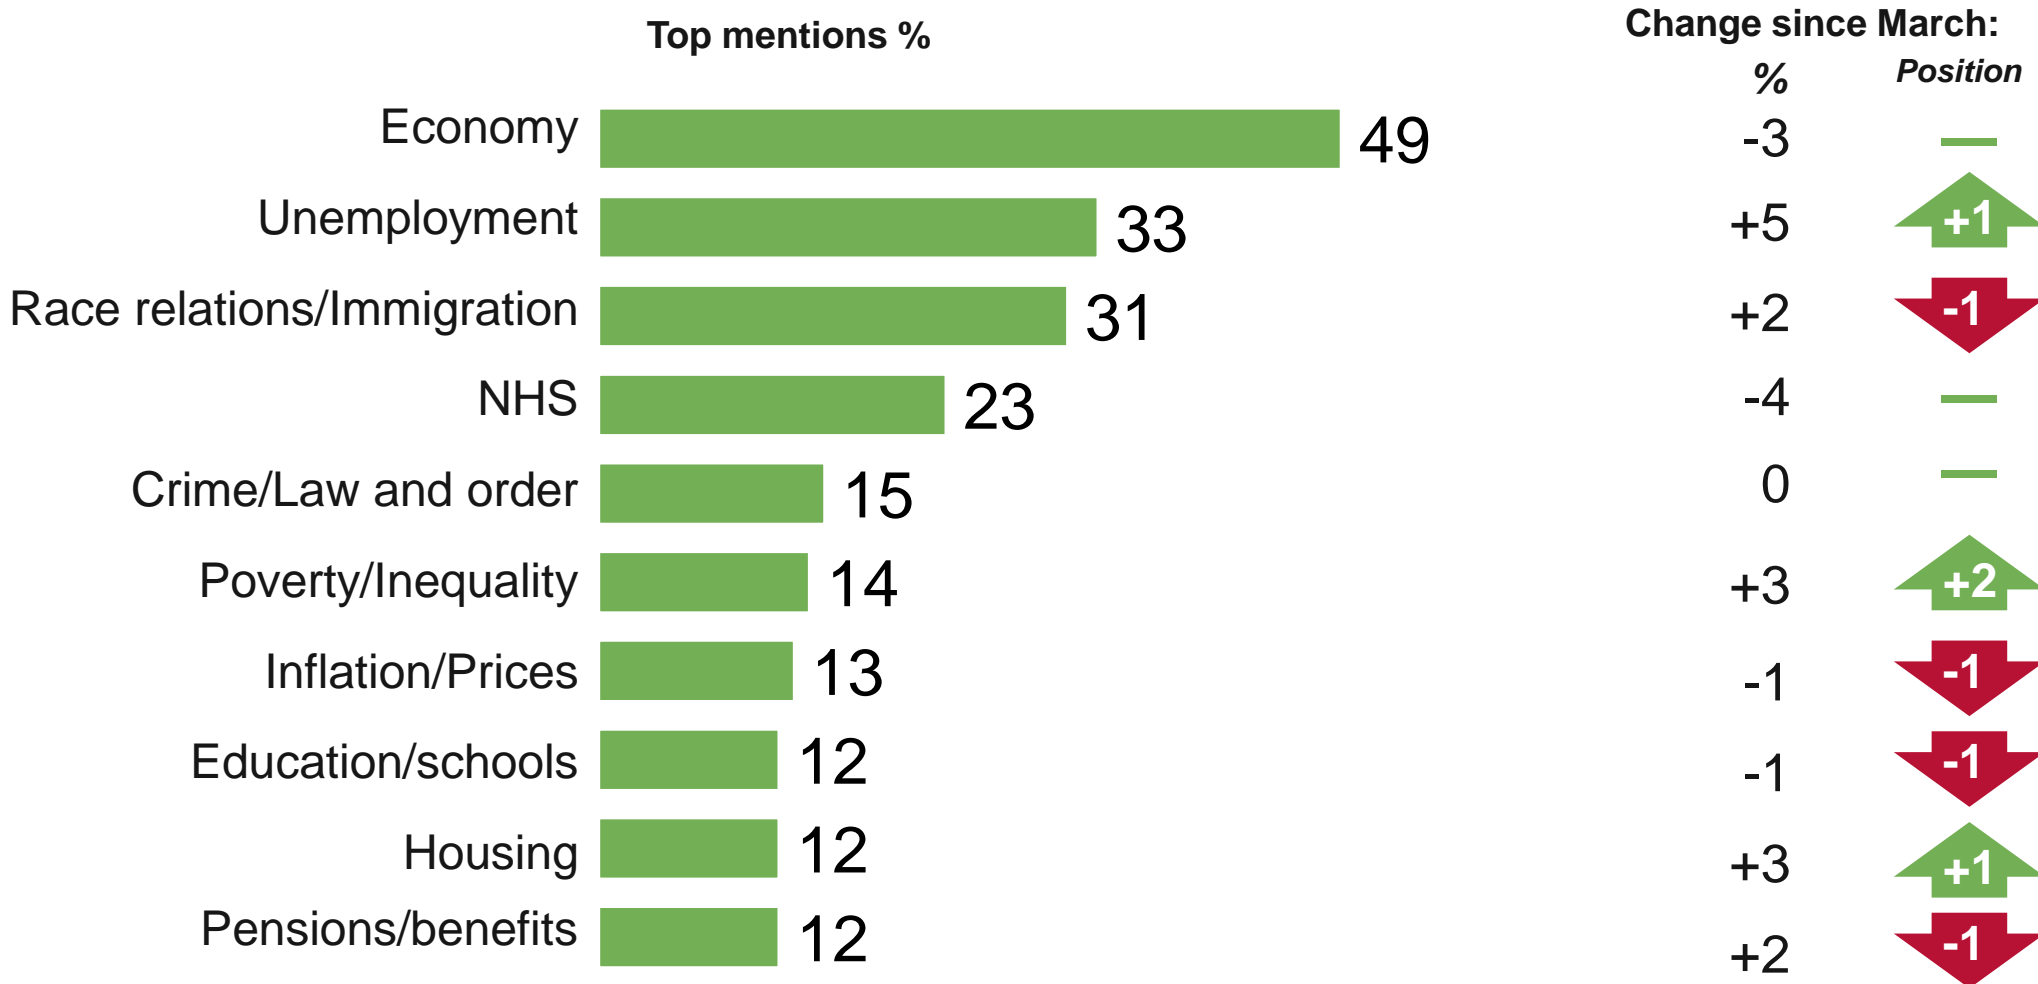

Ipsos MORI Issues Index

April 2013

Ipsos MORI

Contacts: Gideon.Skinner@ipsos.com
Jerry.Latter@ipsos.com
020 7347 3000

Issues Facing Britain: April

What do you see as the most/other important issues facing Britain today?

Base: 936 British adults 18+, 5th – 25th April 2013

Source: Ipsos MORI Issues Index

Issues Facing Britain: Long Term Trends

What do you see as the most/other important issues facing Britain today?

Base: representative sample of c.1,000 British adults age 18+ each month, interviewed face-to-face in home

Source: Ipsos MORI Issues Index

Issues Facing Britain: Economy / Economic situation

What do you see as the most/other important issues facing Britain today?

Base: representative sample of c.1,000 British adults age 18+ each month, interviewed face-to-face in home