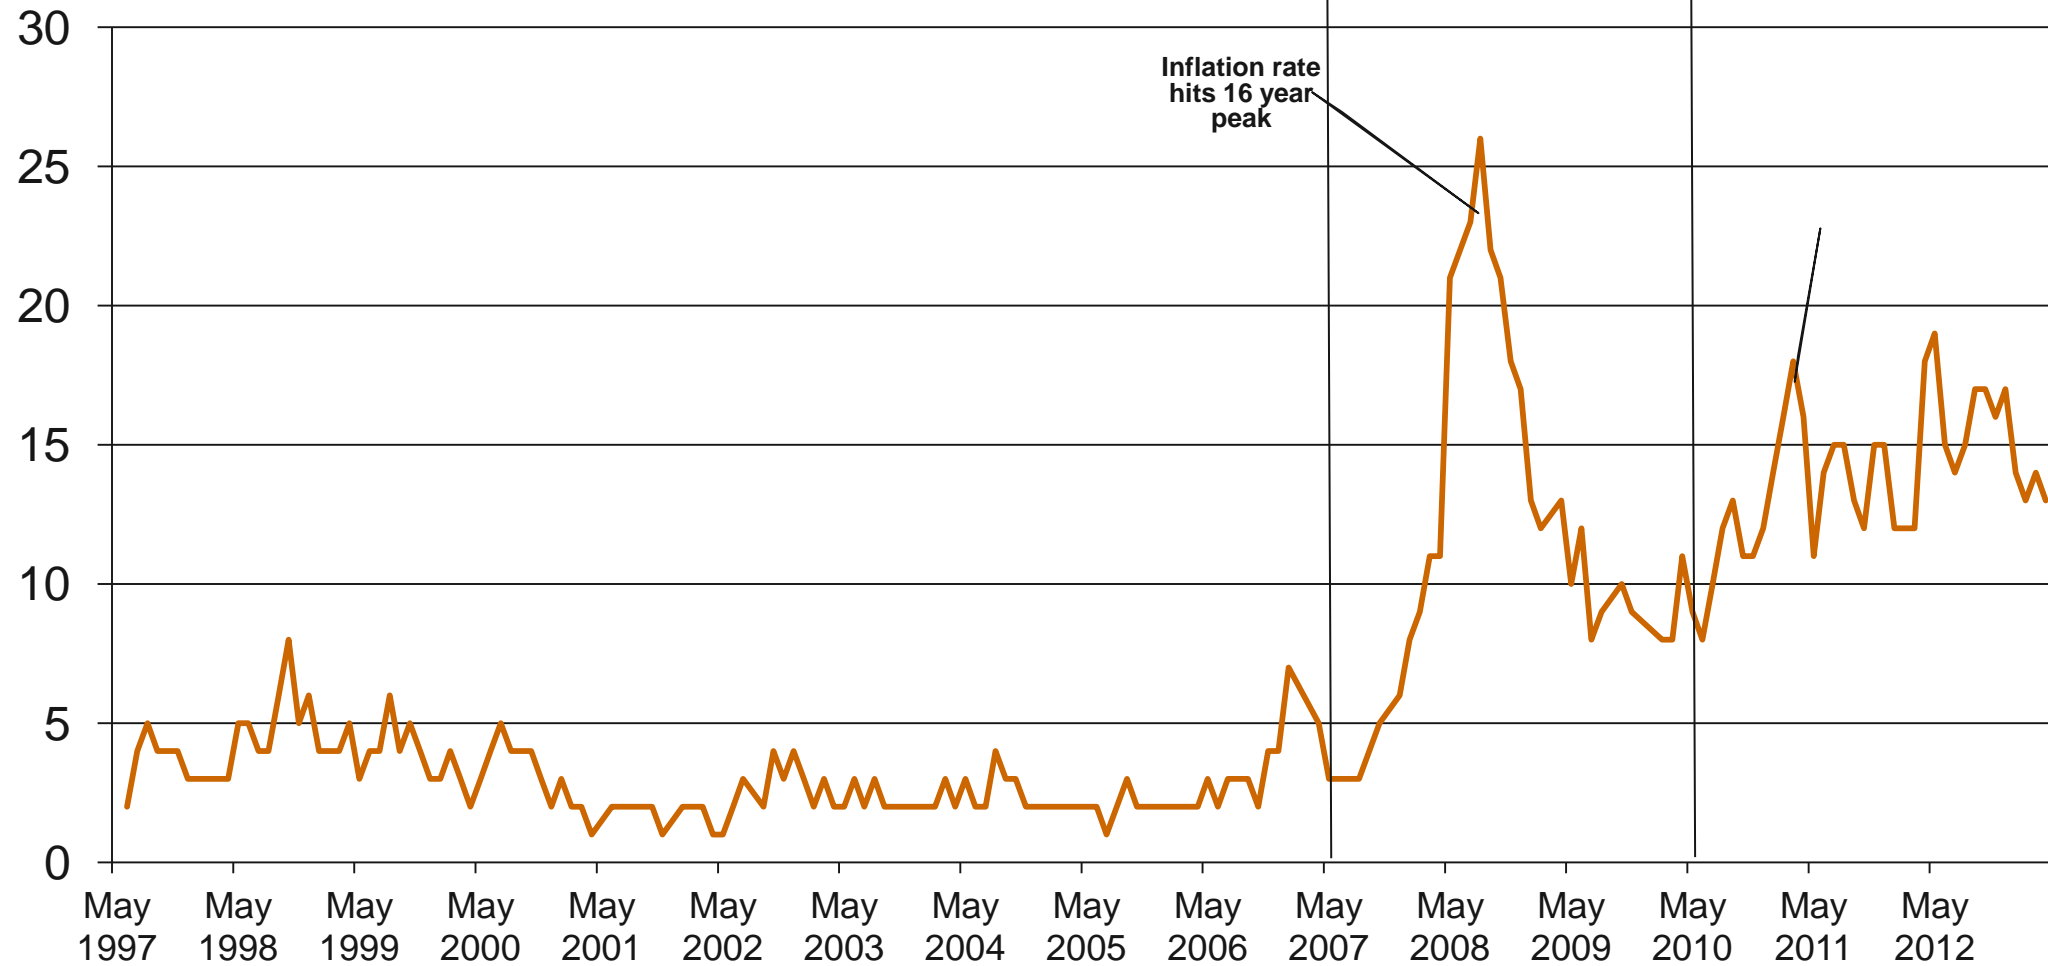

Source: Ipsos MORI Issues Index

Issues Facing Britain: Inflation/Prices

What do you see as the most/other important issues facing Britain today?

Brown becomes
PM

Cameron becomes
PM

Inflation rate
hits 16 year
peak

Base: representative sample of c.1,000 British adults age 18+ each month, interviewed face-to-face in home

Source: Ipsos MORI Issues Index

Issues Facing Britain: Housing

What do you see as the most/other important issues facing Britain today?