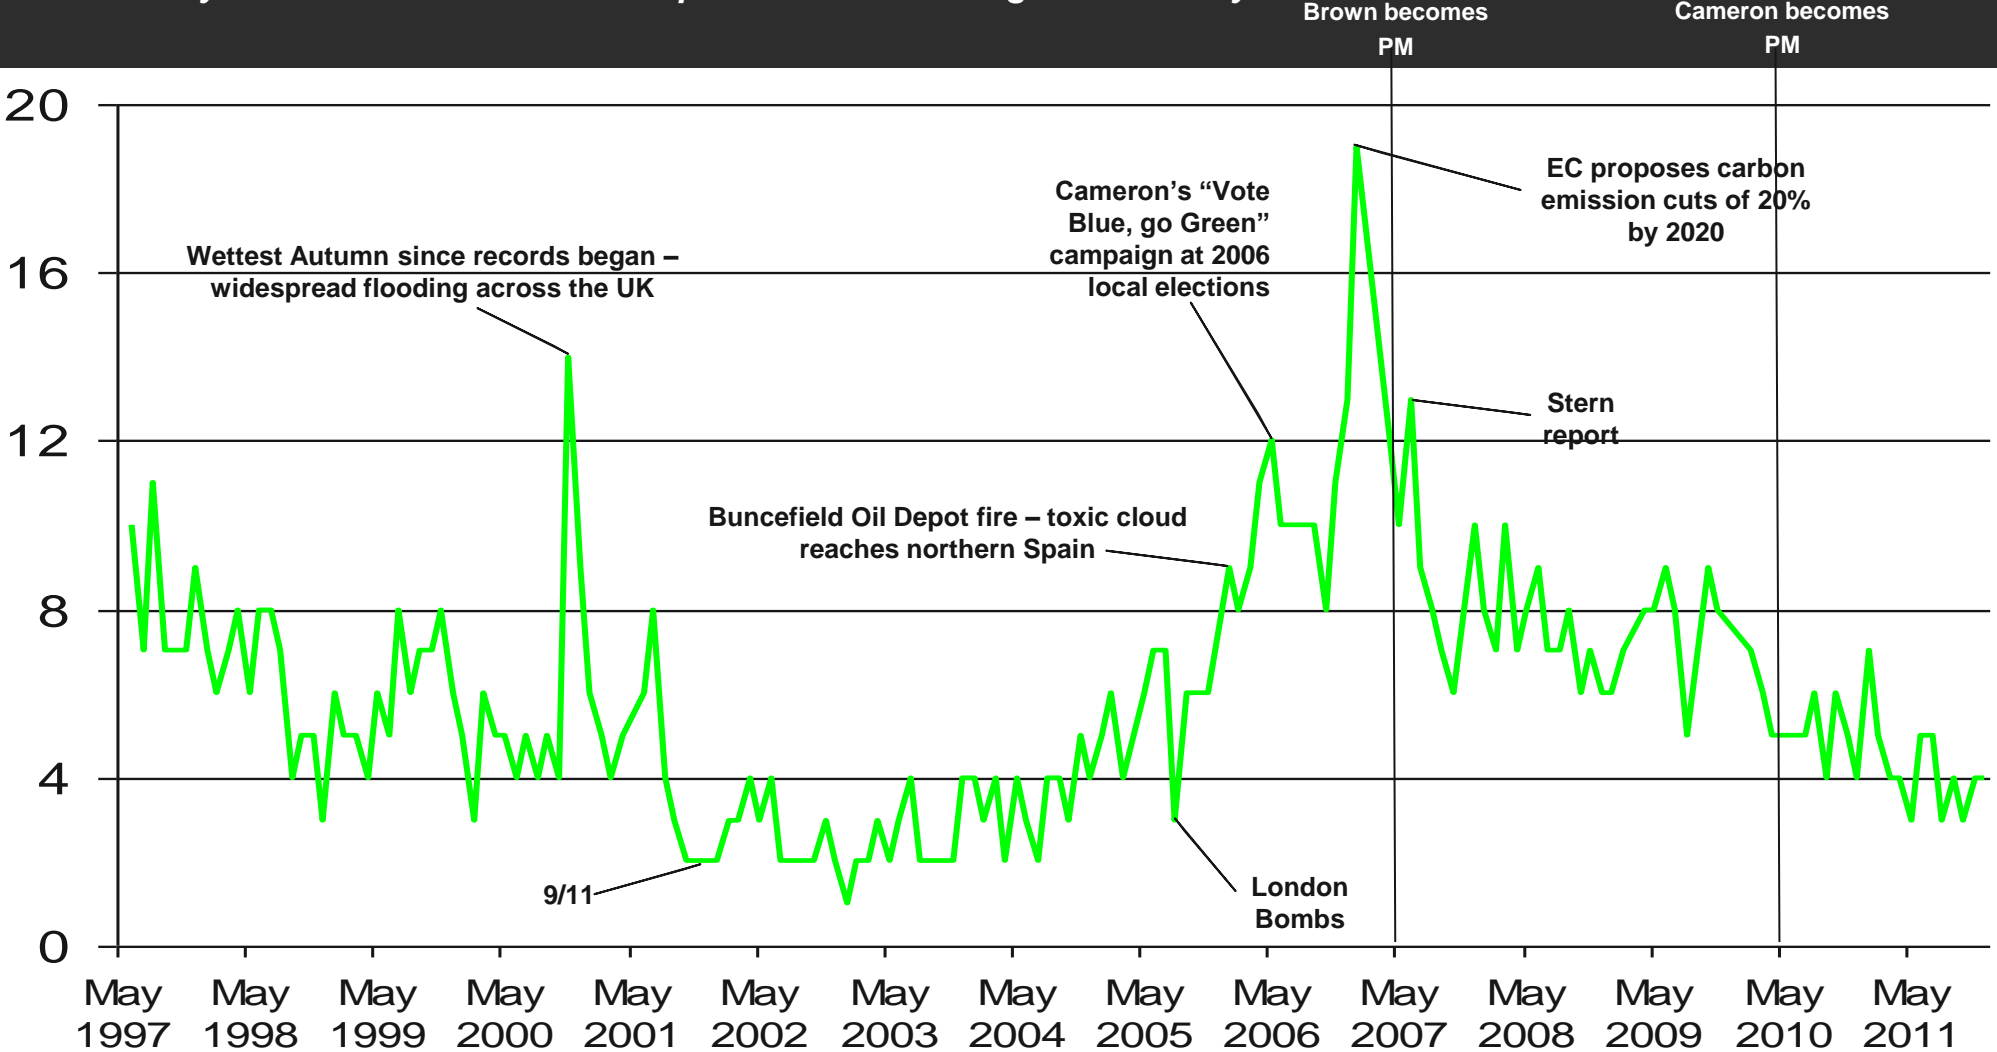

Issues Facing Britain: Pollution / Environment

What do you see as the most/other important issues facing Britain today?

Base: representative sample of c.1,000 British adults age 18+ each month, interviewed face-to-face in home

Source: Ipsos MORI Issues Index