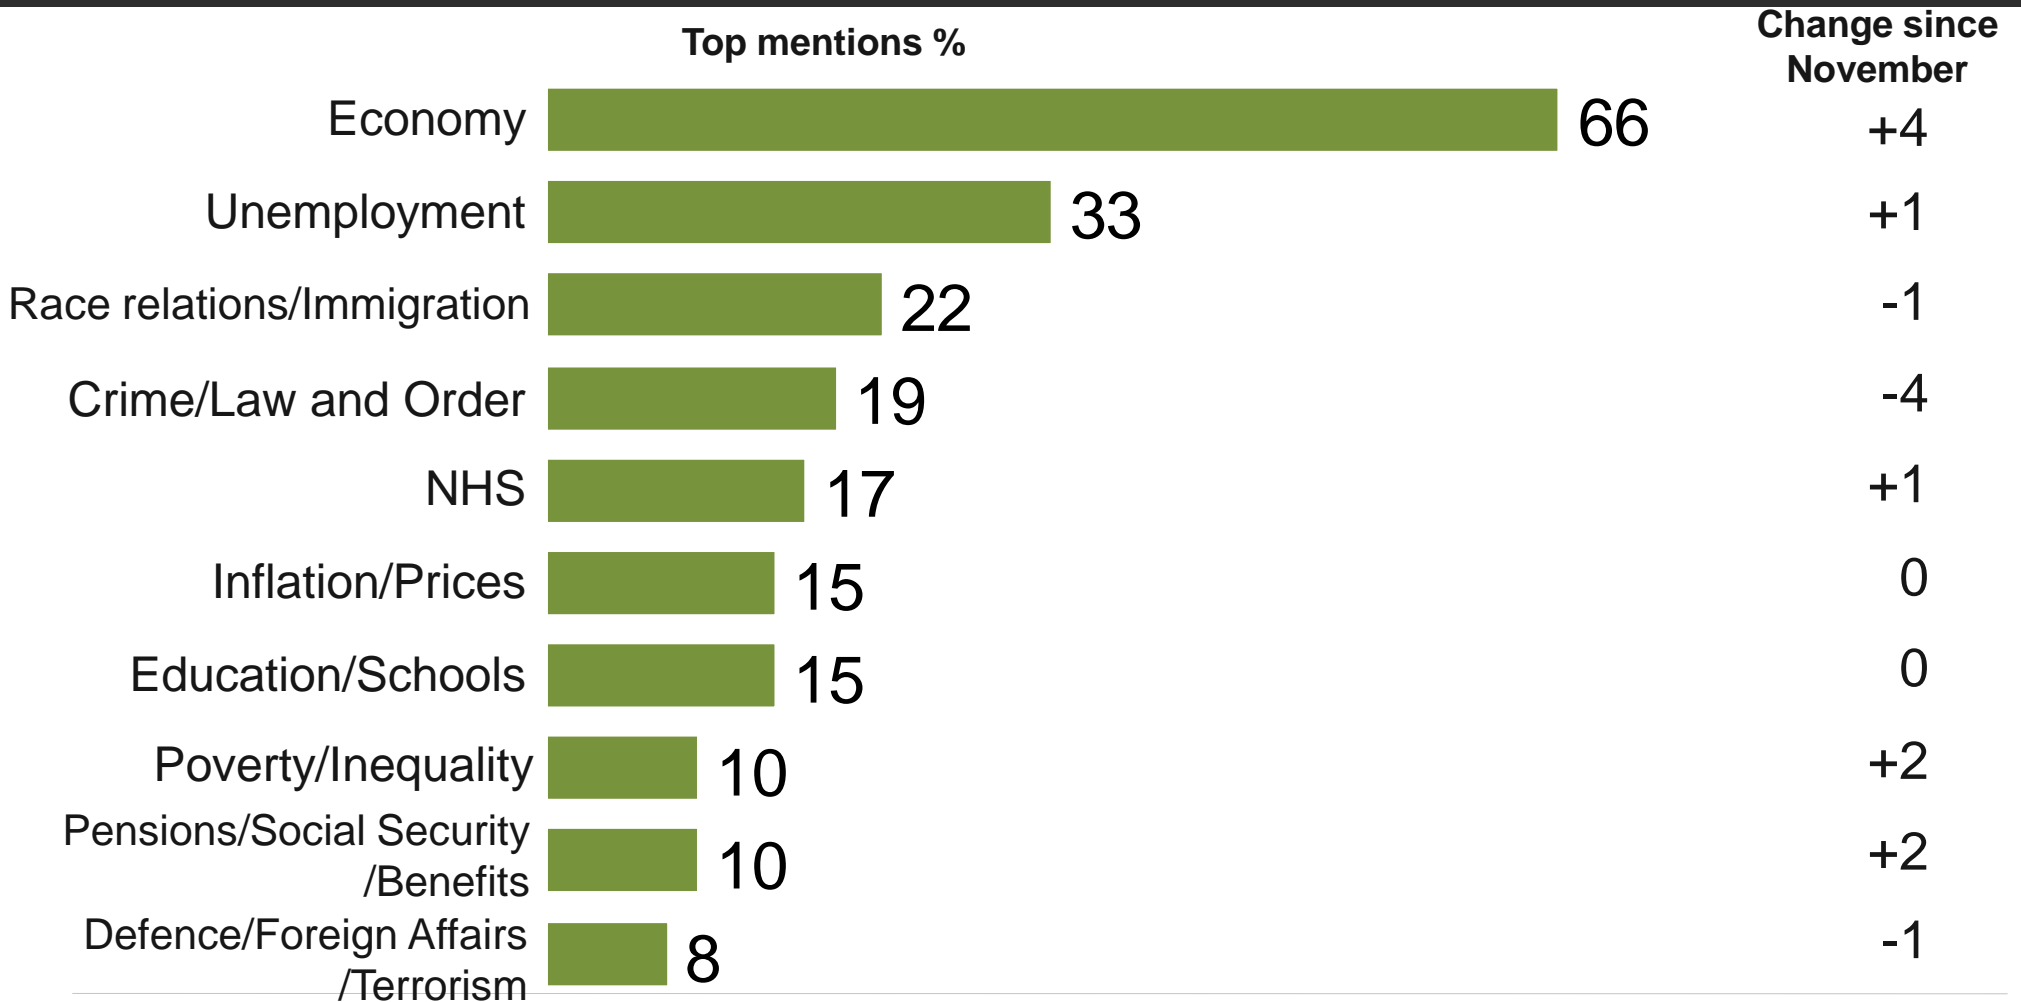

What do you see as other important issues facing Britain today?

Base: representative sample of c.1,000 British adults age 18+ each month, interviewed face-to-face in home

Source: Ipsos MORI Issues Index

Issues Facing Britain: Long Term Trends

What do you see as the most/other important issues facing Britain today?

Base: representative sample of c.1,000 British adults age 18+ each month, interviewed face-to-face in home