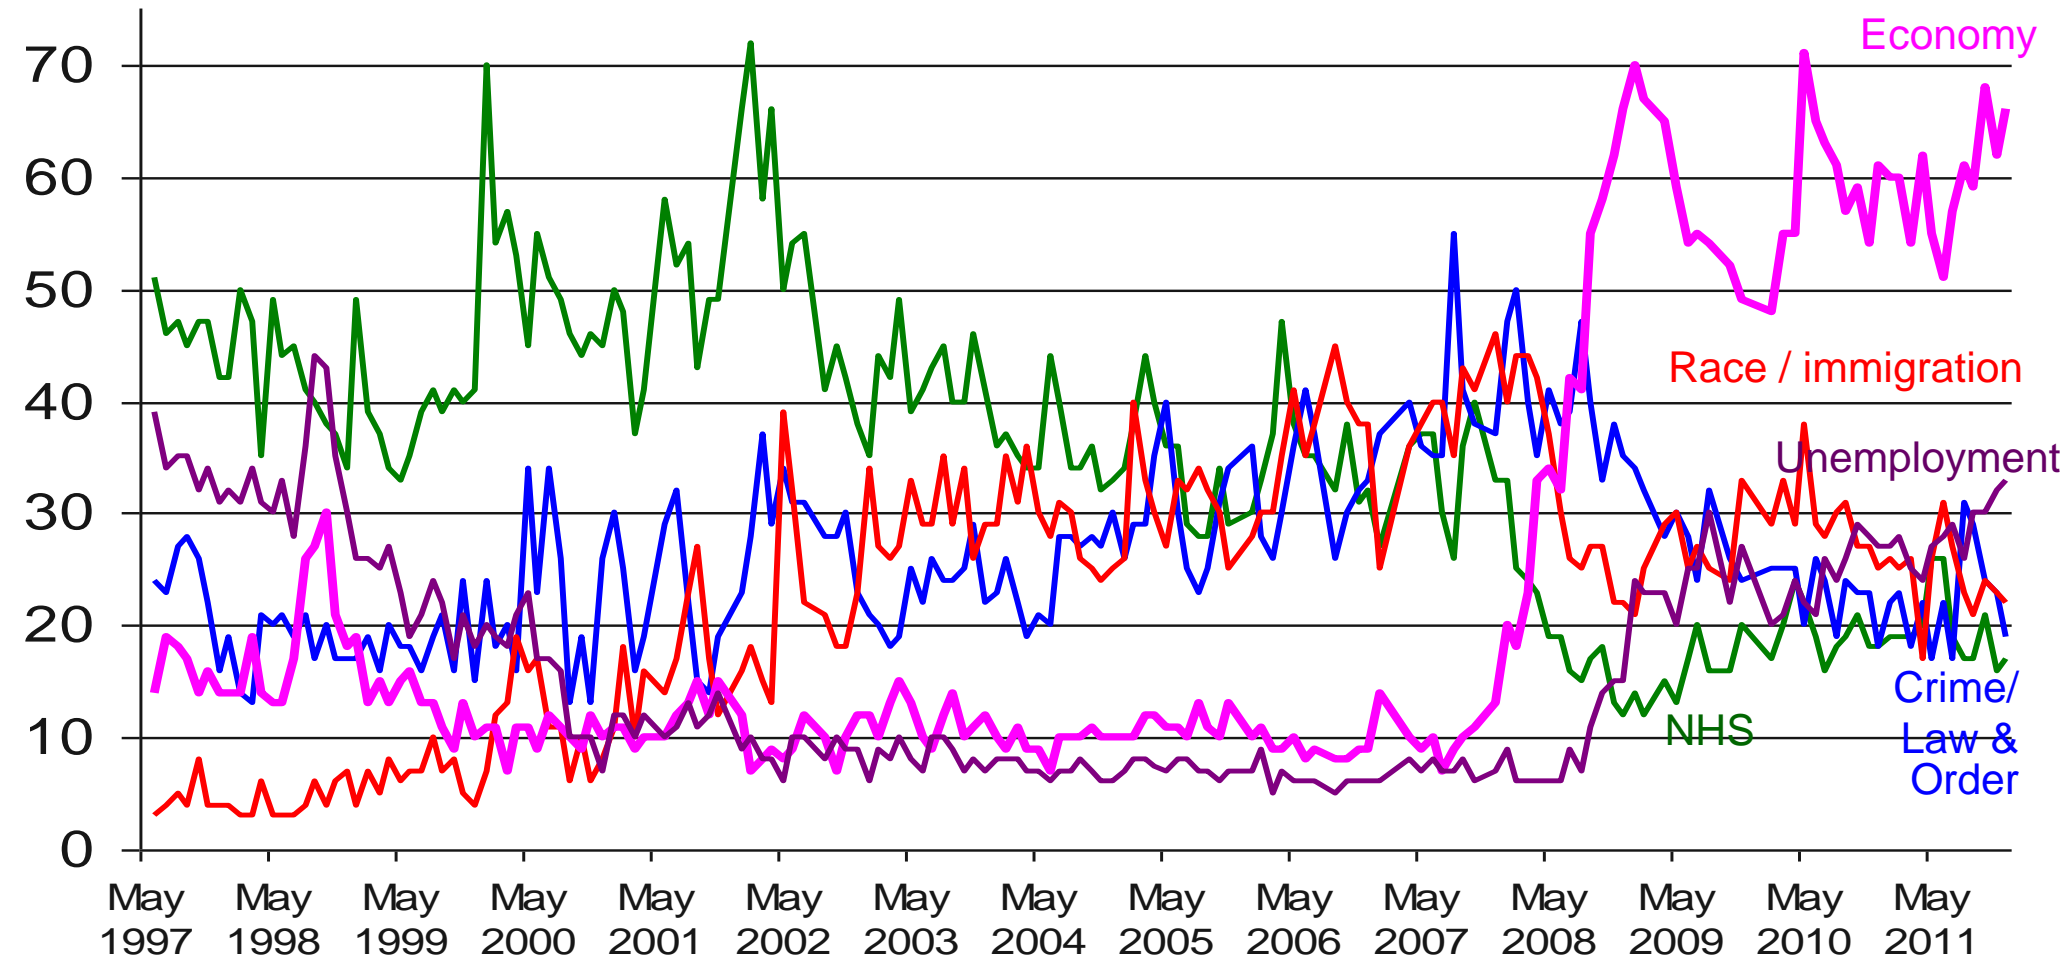

What do you see as other important issues facing Britain today?

Base: representative sample of c.1,000 British adults age 18+ each month, interviewed face-to-face in home

Source: Ipsos MORI Issues Index

Issues Facing Britain: Long Term Trends

What do you see as the most/other important issues facing Britain today?

Base: representative sample of c.1,000 British adults age 18+ each month, interviewed face-to-face in home

Source: Ipsos MORI Issues Index

Issues Facing Britain: Economy | Economic situation

What do you see as the most/other important issues facing Britain today?

Base: representative sample of c.1,000 British adults age 18+ each month, interviewed face-to-face in home