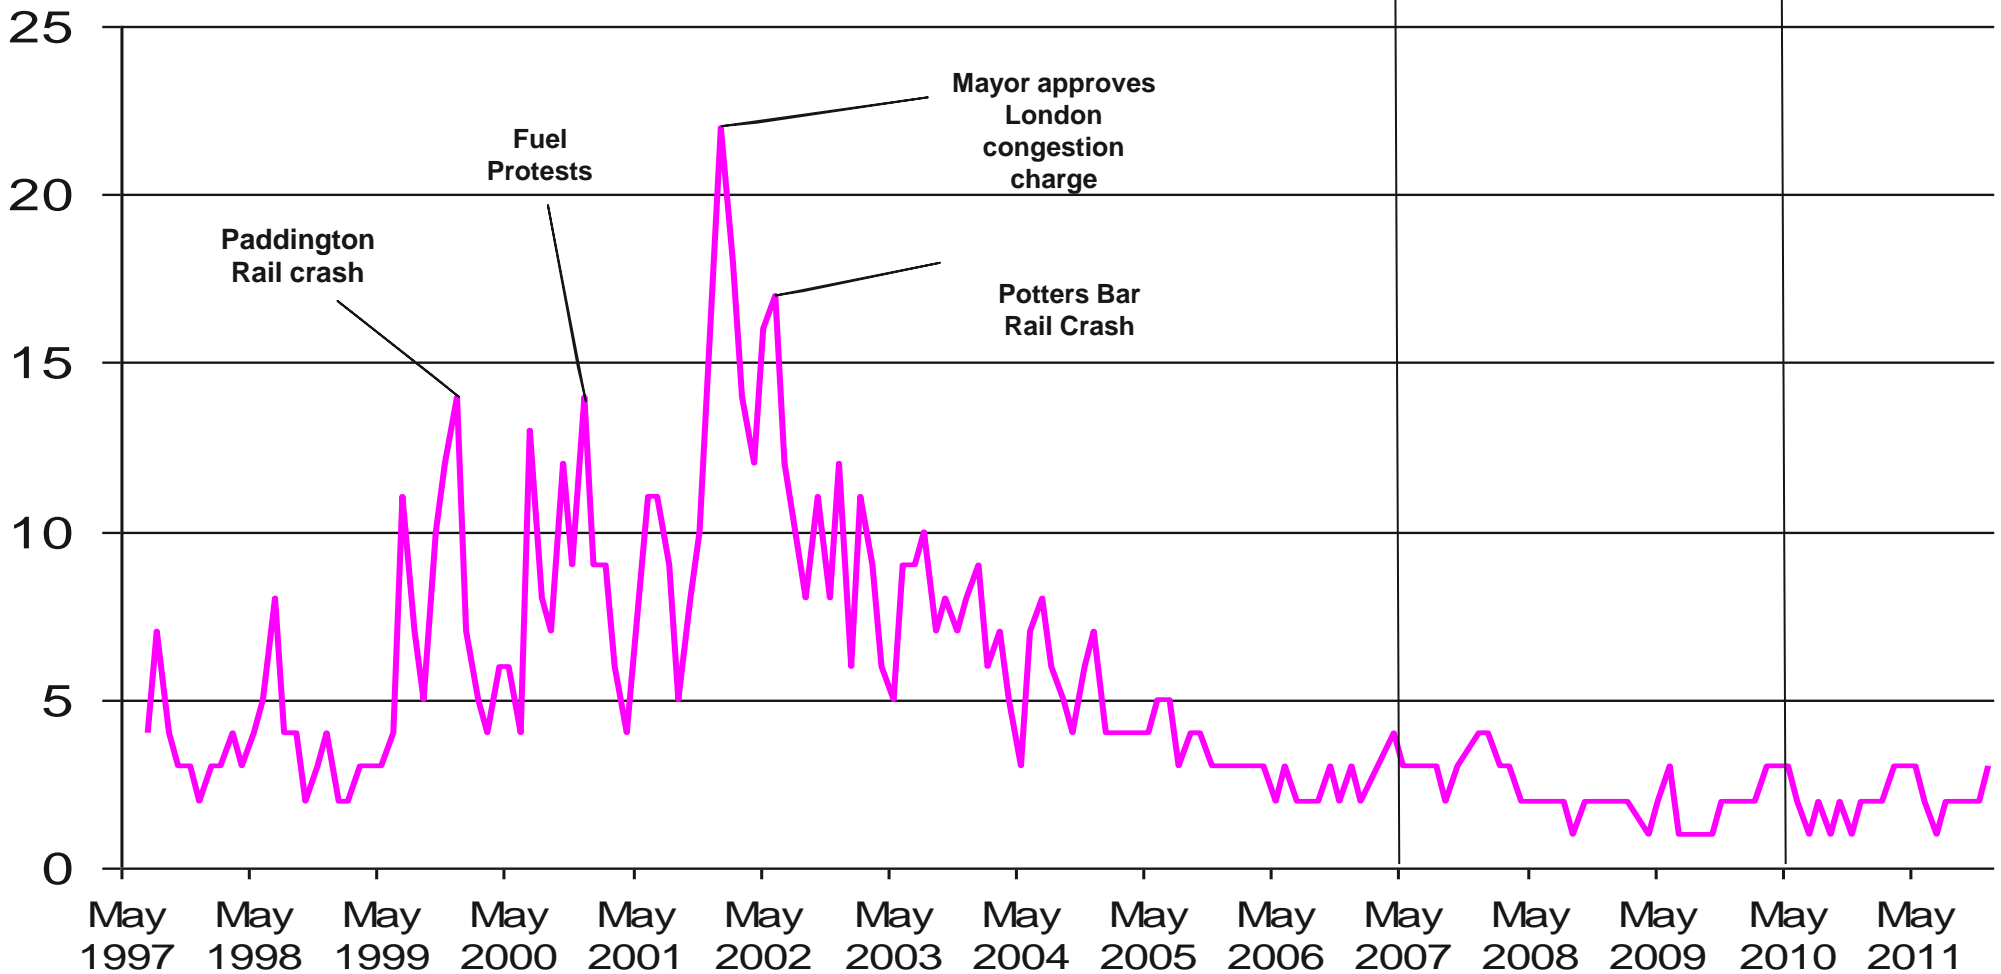

Issues Facing Britain: Transport/Public Transport

What do you see as the most/other important issues facing Britain today?

Brown becomes
PM

Cameron becomes
PM

Base: representative sample of c.1,000 British adults age 18+ each month, interviewed face-to-face in home

Source: Ipsos MORI Issues Index