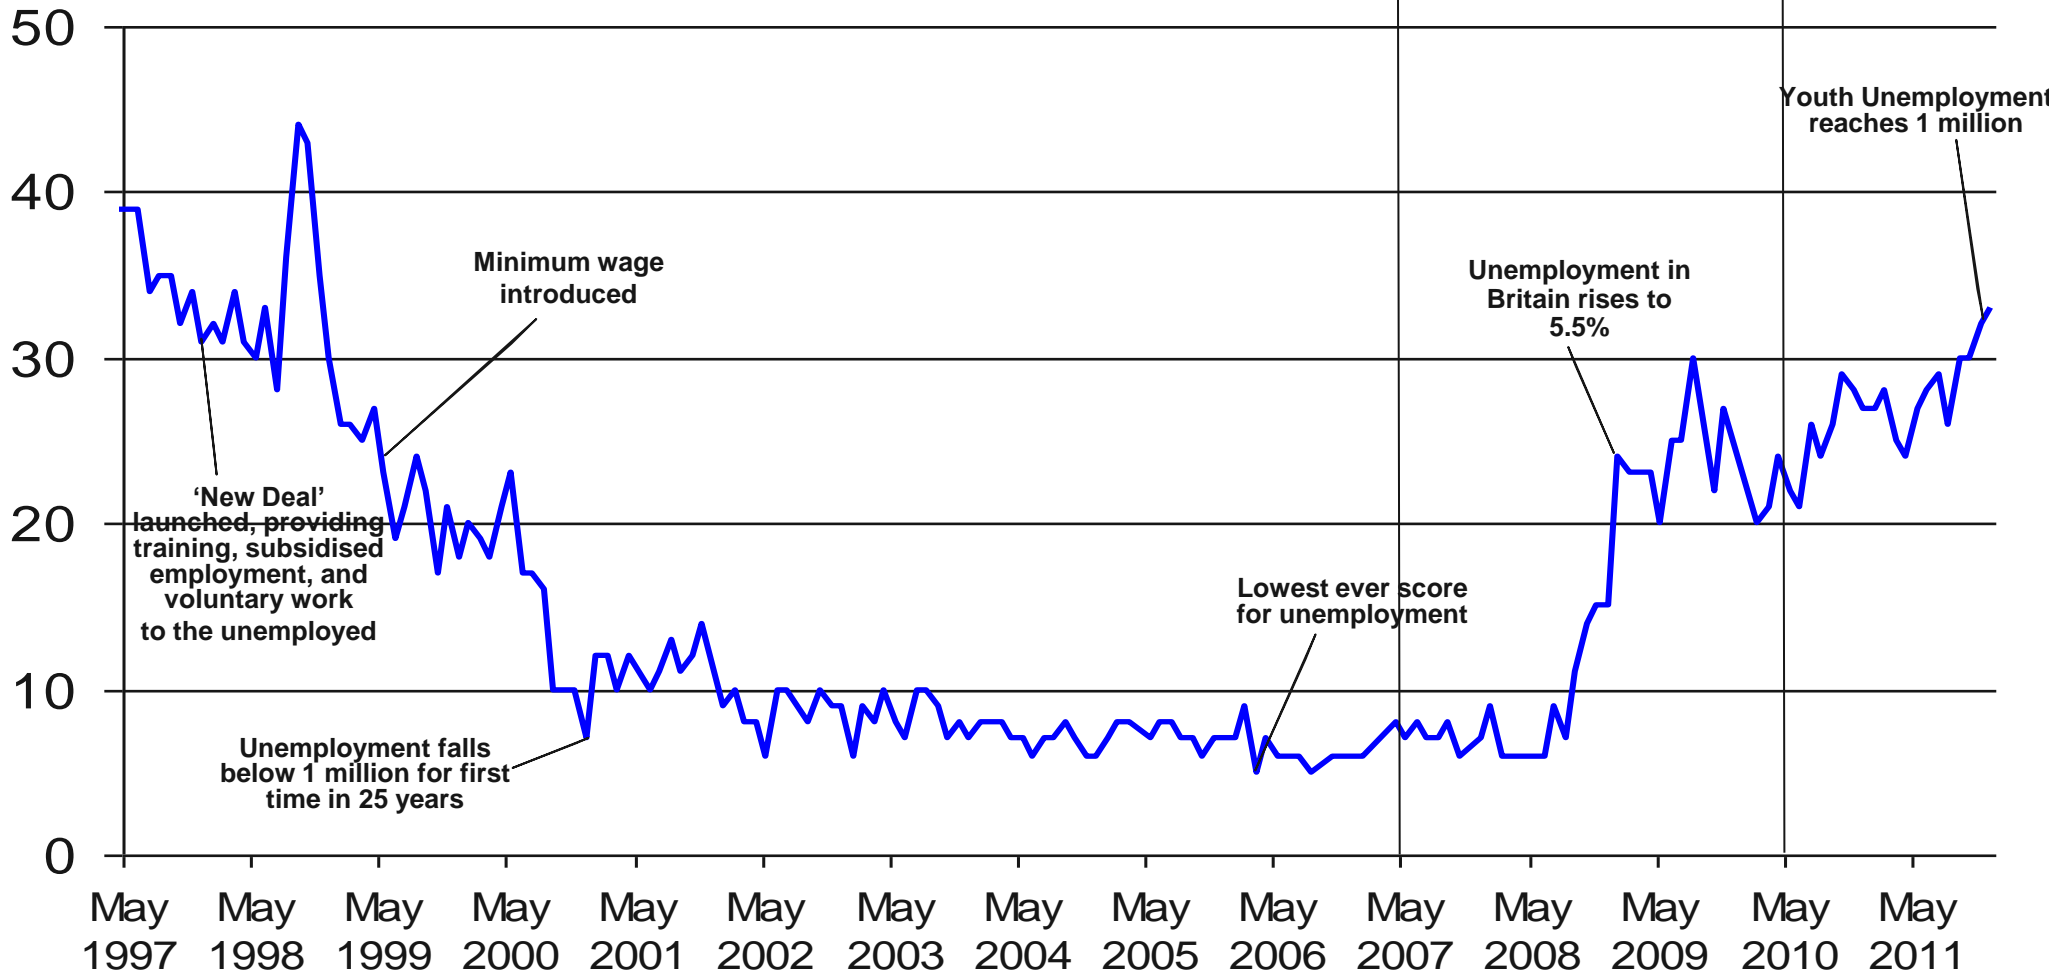

Issues Facing Britain: Unemployment | Factory closure | Lack of industry

What do you see as the most/other important issues facing Britain today?

Brown becomes PM

Cameron becomes PM

Base: representative sample of c.1,000 British adults age 18+ each month, interviewed face-to-face in home

Source: Ipsos MORI Issues Index