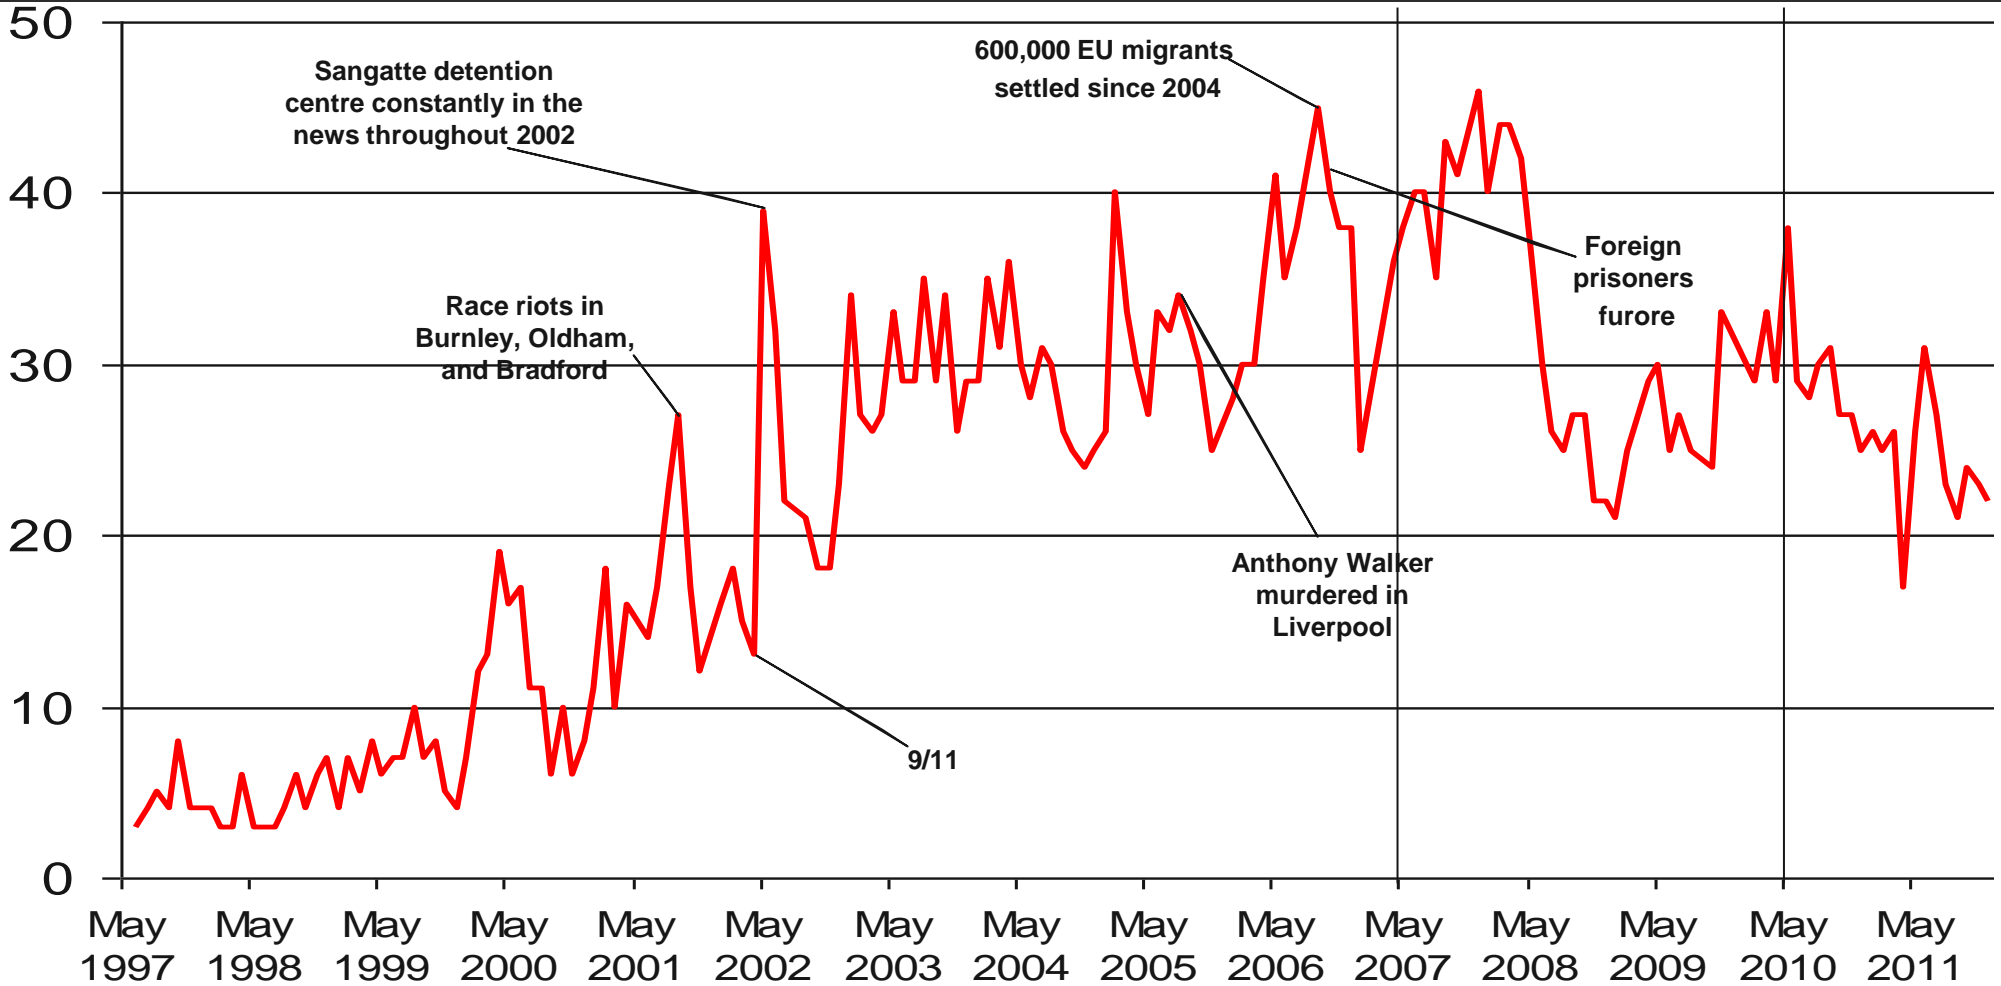

What do you see as other important issues facing Britain today?

Base: representative sample of c.1,000 British adults age 18+ each month, interviewed face-to-face in home

Source: Ipsos MORI Issues Index

Issues Facing Britain: Long Term Trends

What do you see as the most/other important issues facing Britain today?

Base: representative sample of c.1,000 British adults age 18+ each month, interviewed face-to-face in home

Source: Ipsos MORI Issues Index

Issues Facing Britain: Economy | Economic situation

What do you see as the most/other important issues facing Britain today?

Base: representative sample of c.1,000 British adults age 18+ each month, interviewed face-to-face in home

Base: representative sample of c.1,000 British adults age 18+ each month, interviewed face-to-face in home

Source: Ipsos MORI Issues Index

Issues Facing Britain: Crime / Law & Order / Violence / Vandalism / ASB