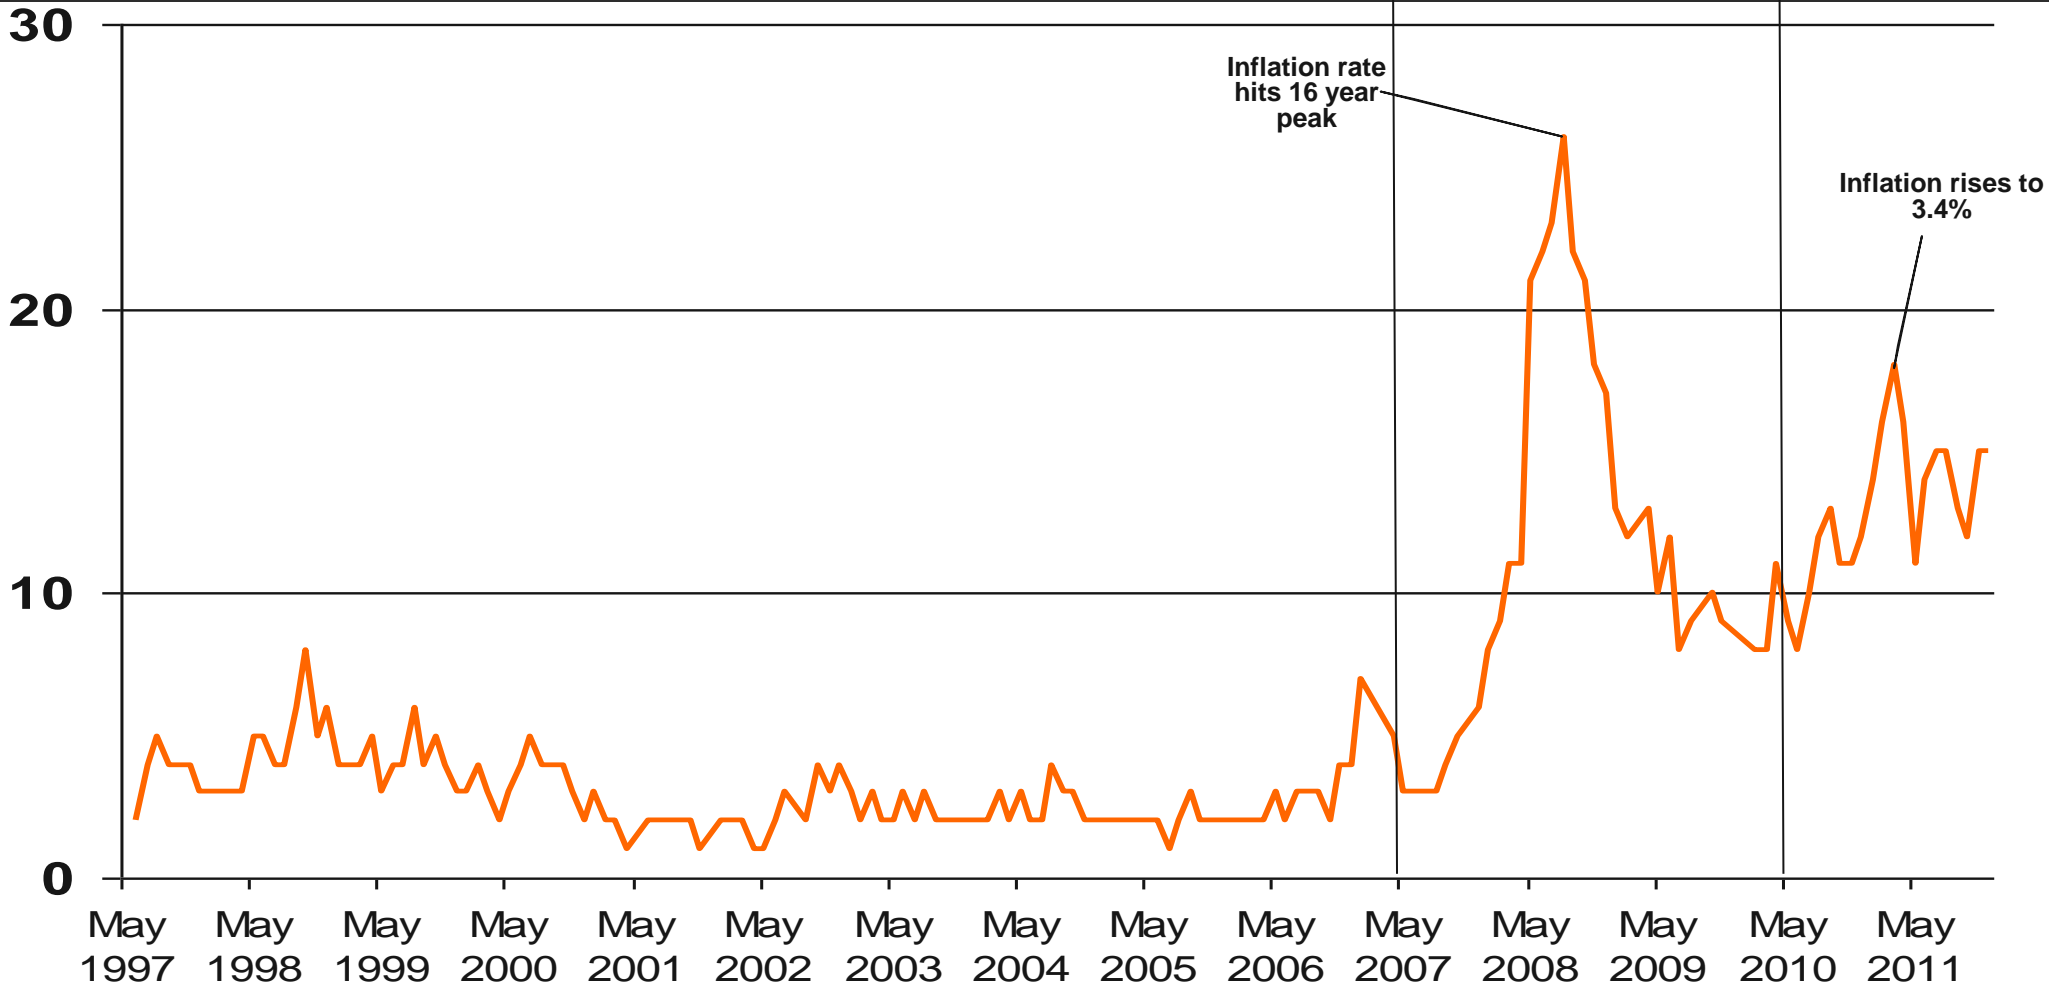

Issues Facing Britain: Inflation/Prices

What do you see as the most/other important issues facing Britain today?

Brown becomes
PM

Cameron becomes
PM

Base: representative sample of c.1,000 British adults age 18+ each month, interviewed face-to-face in home

Source: Ipsos MORI Issues Index