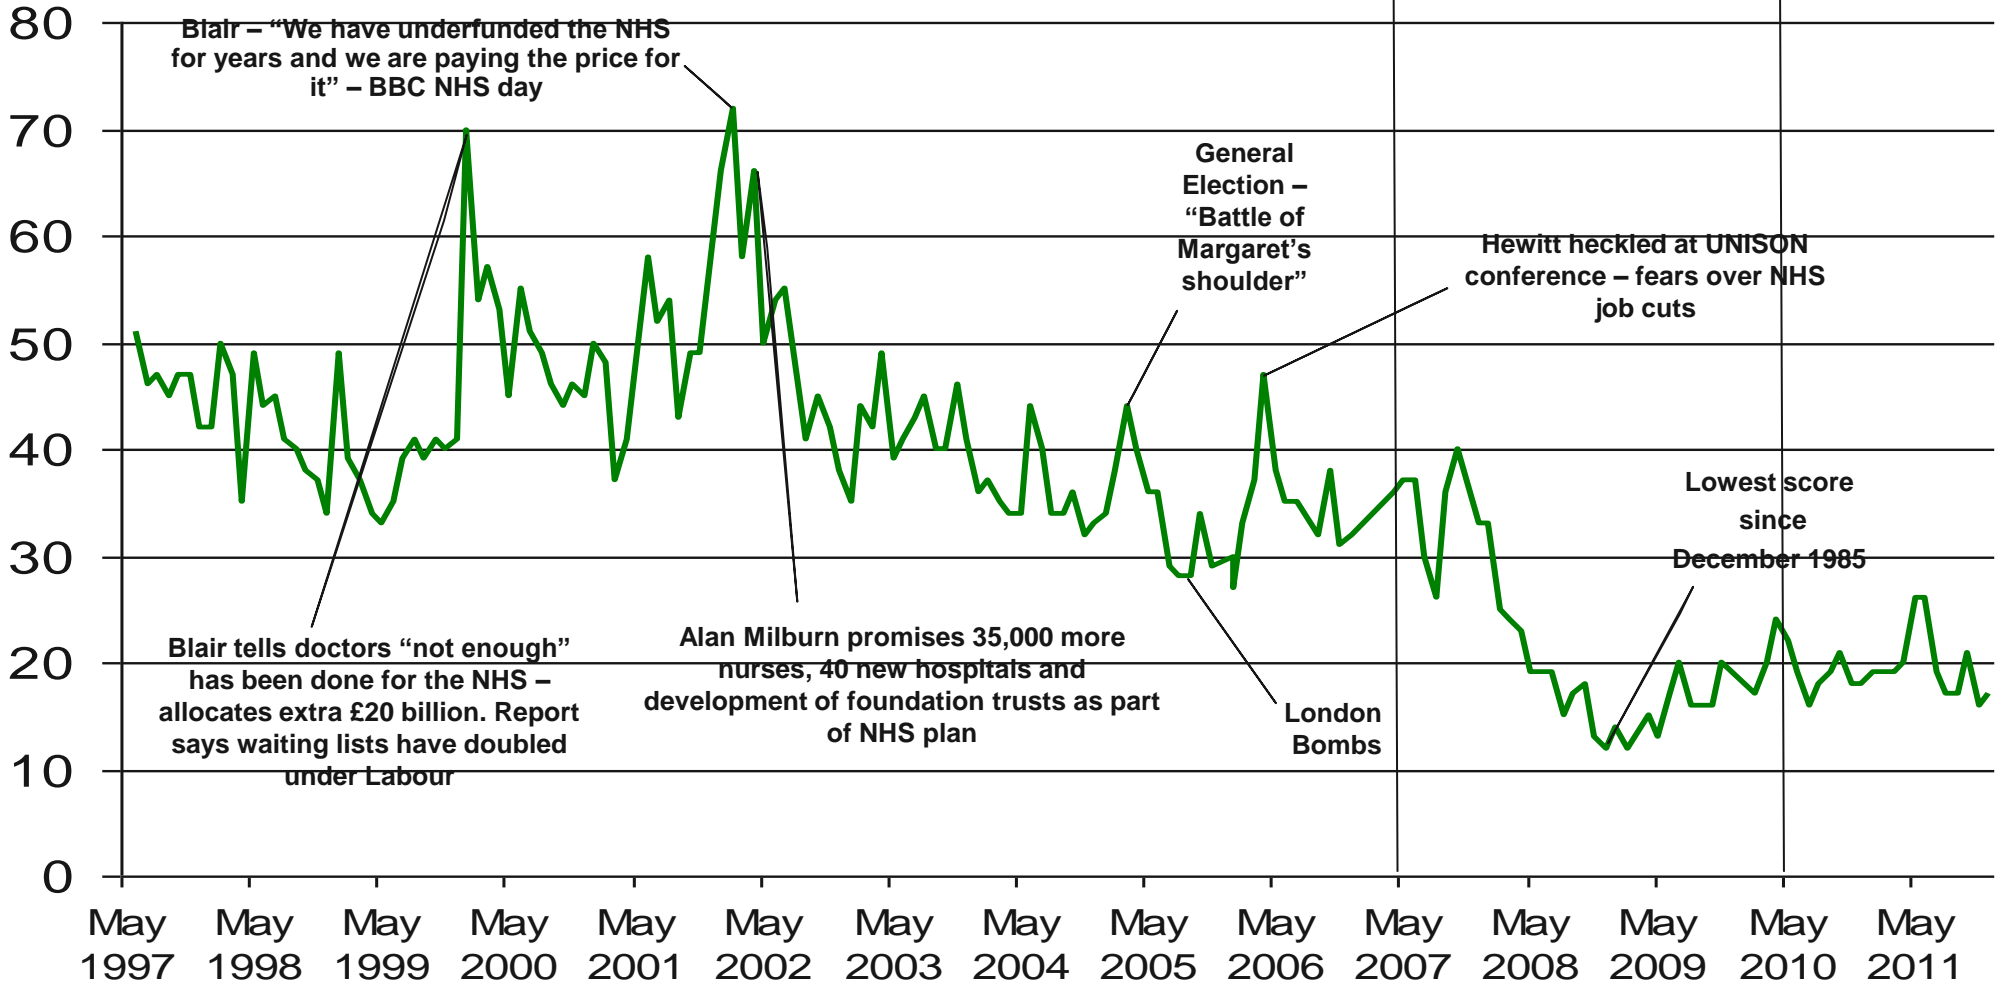

Issues Facing Britain: NHS | Hospitals | Healthcare

What do you see as the most/other important issues facing Britain today?

Brown becomes PM

Cameron becomes PM

Base: representative sample of c.1,000 British adults age 18+ each month, interviewed face-to-face in home

Source: Ipsos MORI Issues Index