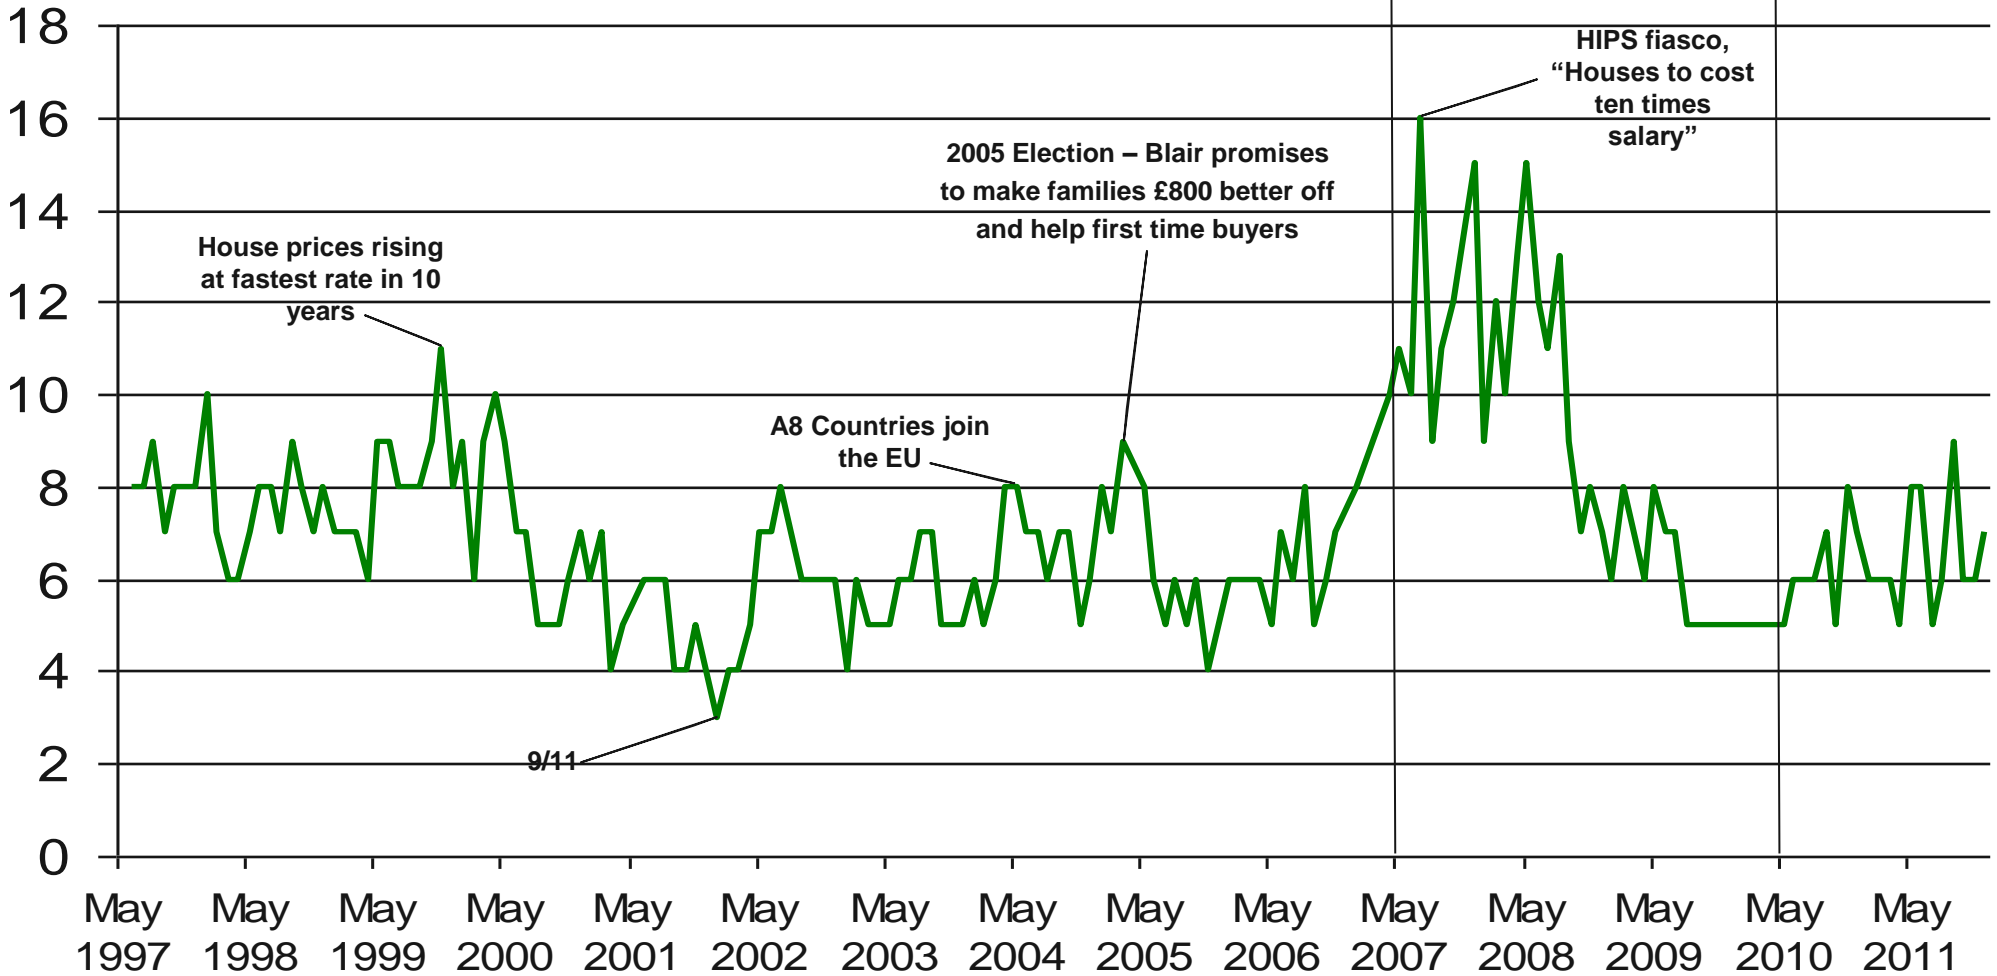

Issues Facing Britain: Housing

What do you see as the most/other important issues facing Britain today?

Base: representative sample of c.1,000 British adults age 18+ each month, interviewed face-to-face in home

Source: Ipsos MORI Issues Index