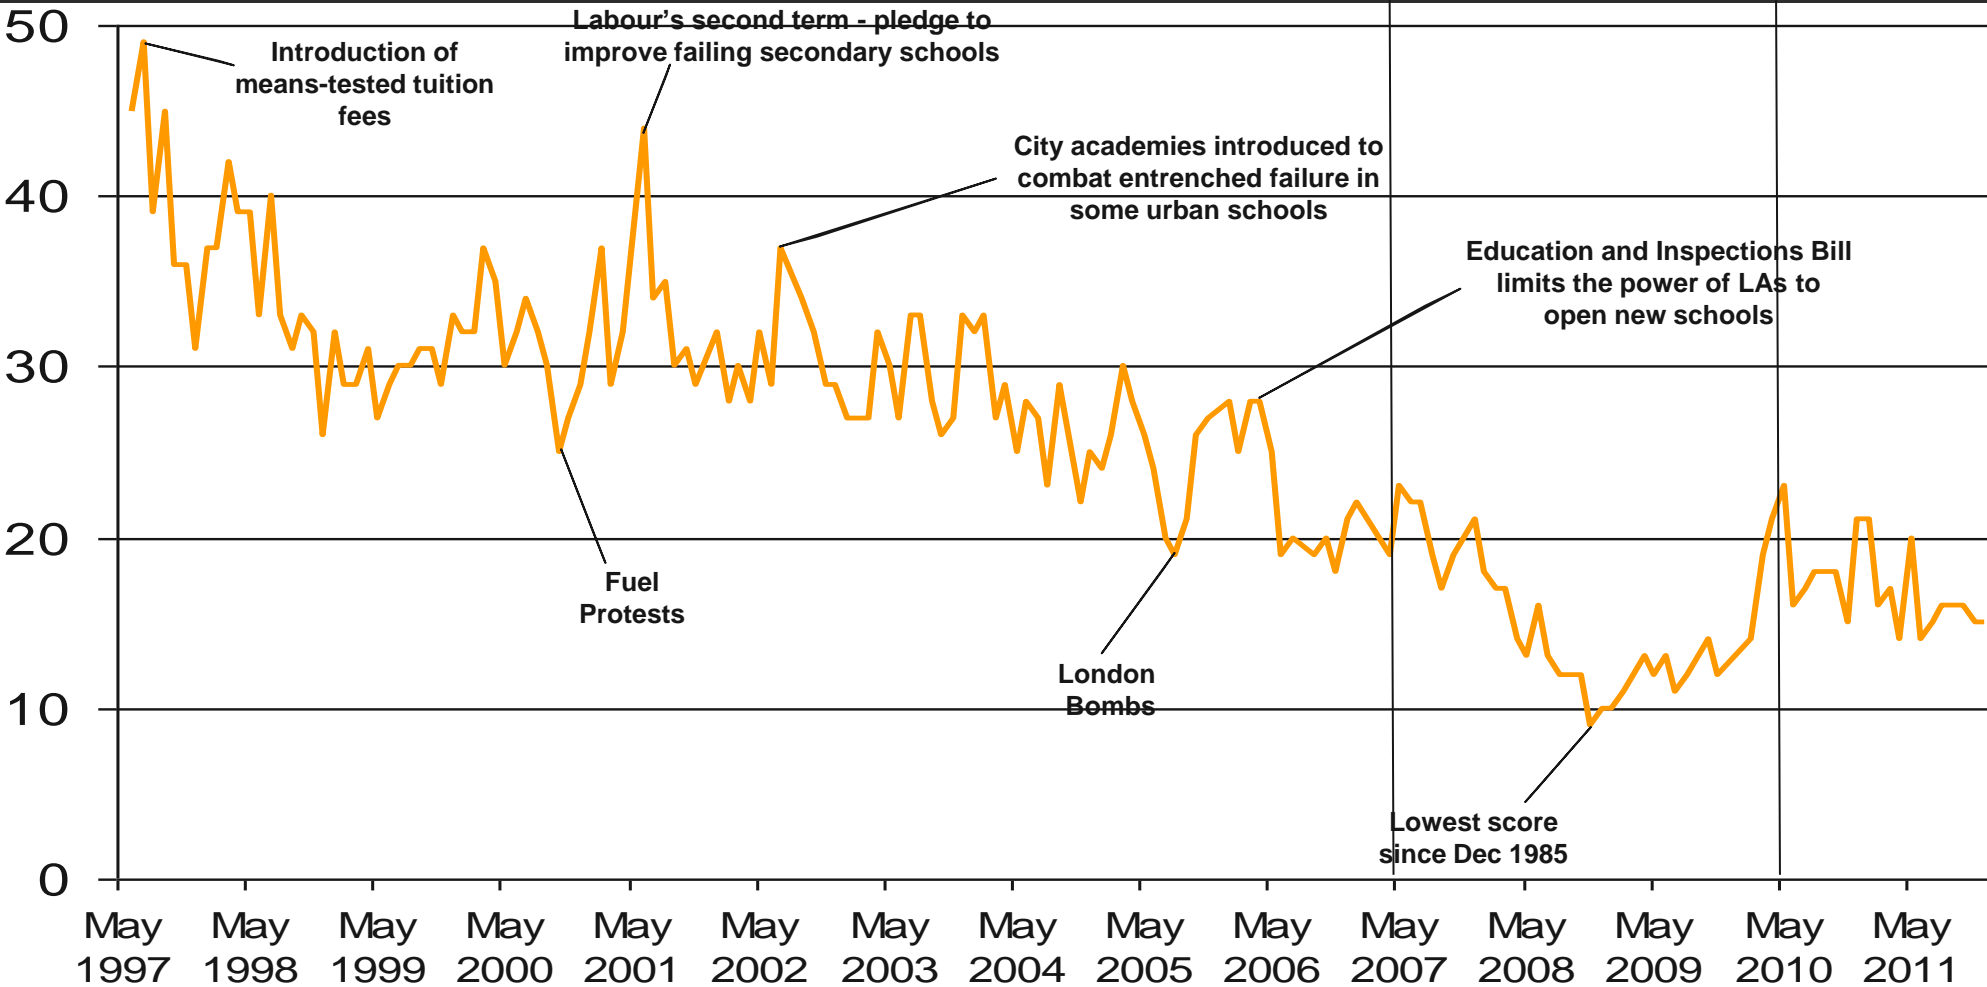

Issues Facing Britain: Education / Schools

What do you see as the most/other important issues facing Britain today?

Brown becomes PM

Cameron becomes PM

Base: representative sample of c.1,000 British adults age 18+ each month, interviewed face-to-face in home

Source: Ipsos MORI Issues Index