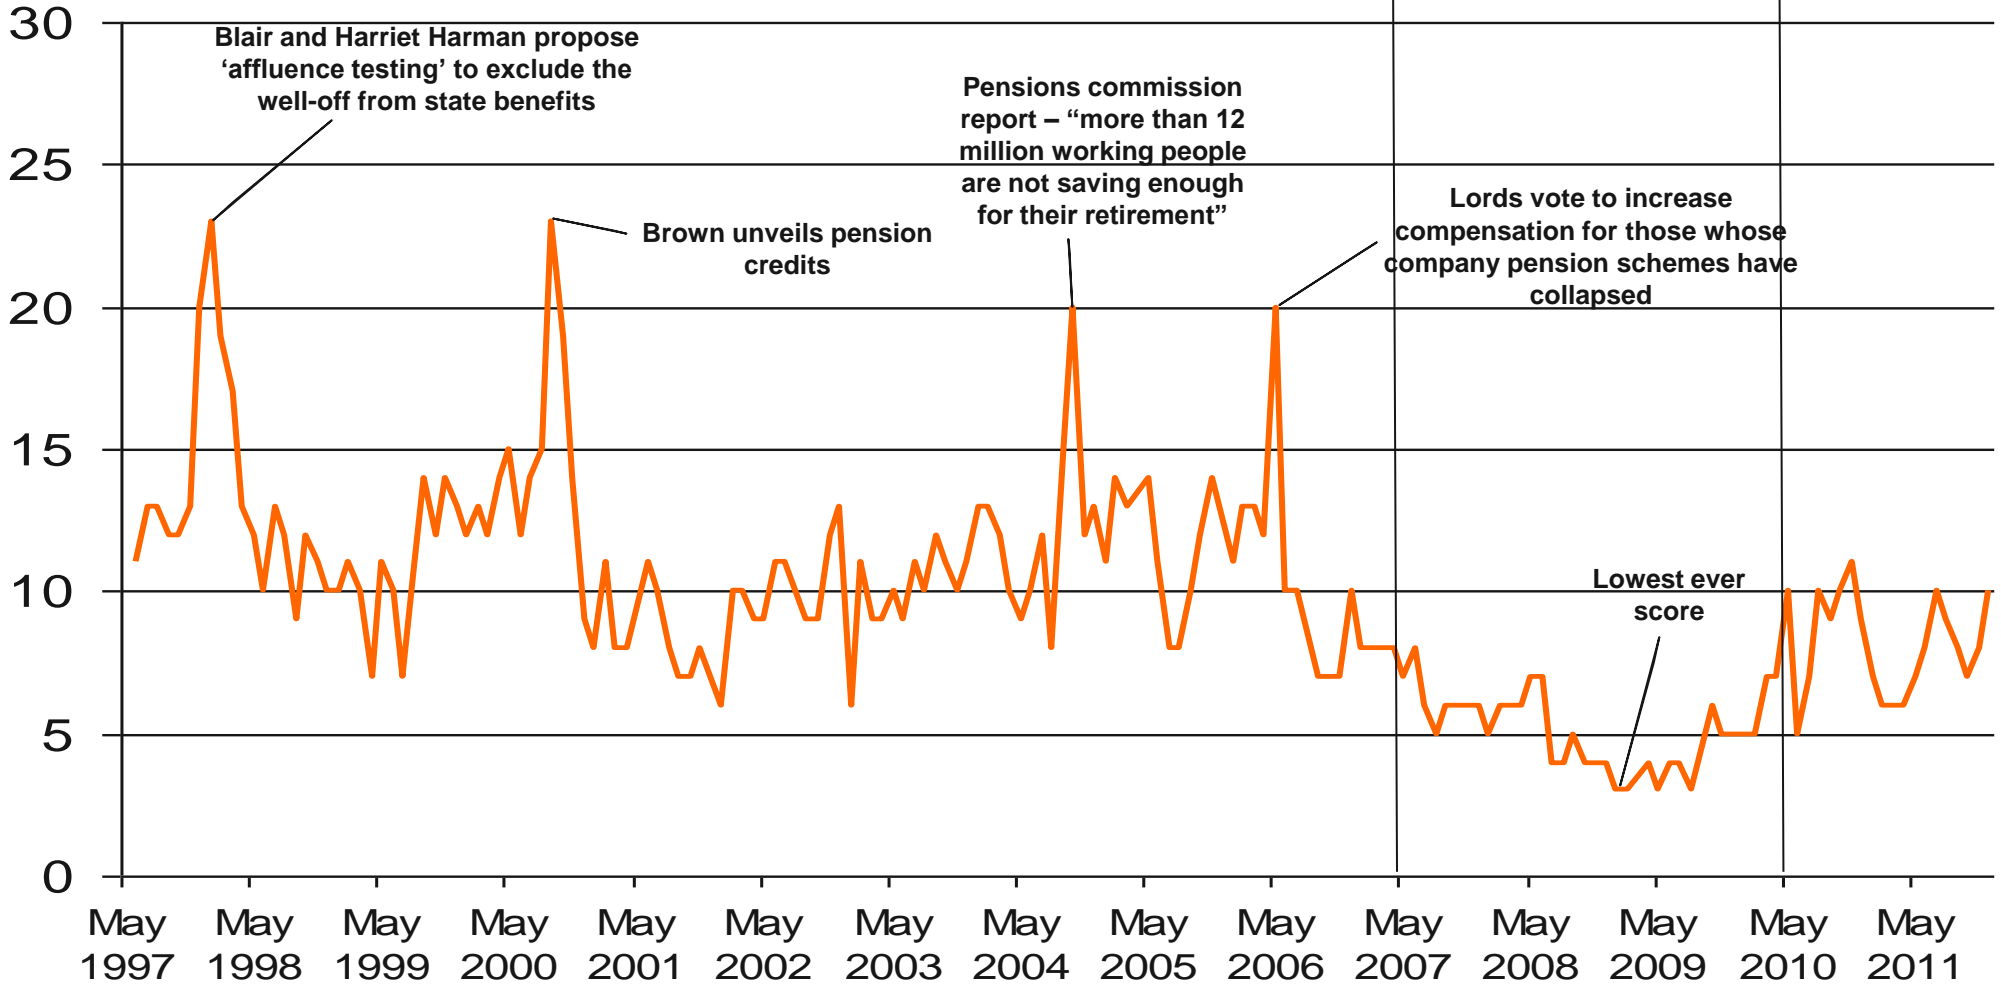

Issues Facing Britain: Pensions/Benefits/Social security

What do you see as the most/other important issues facing Britain today?

Brown becomes PM

Cameron becomes PM

Base: representative sample of c.1,000 British adults age 18+ each month, interviewed face-to-face in home

Source: Ipsos MORI Issues Index