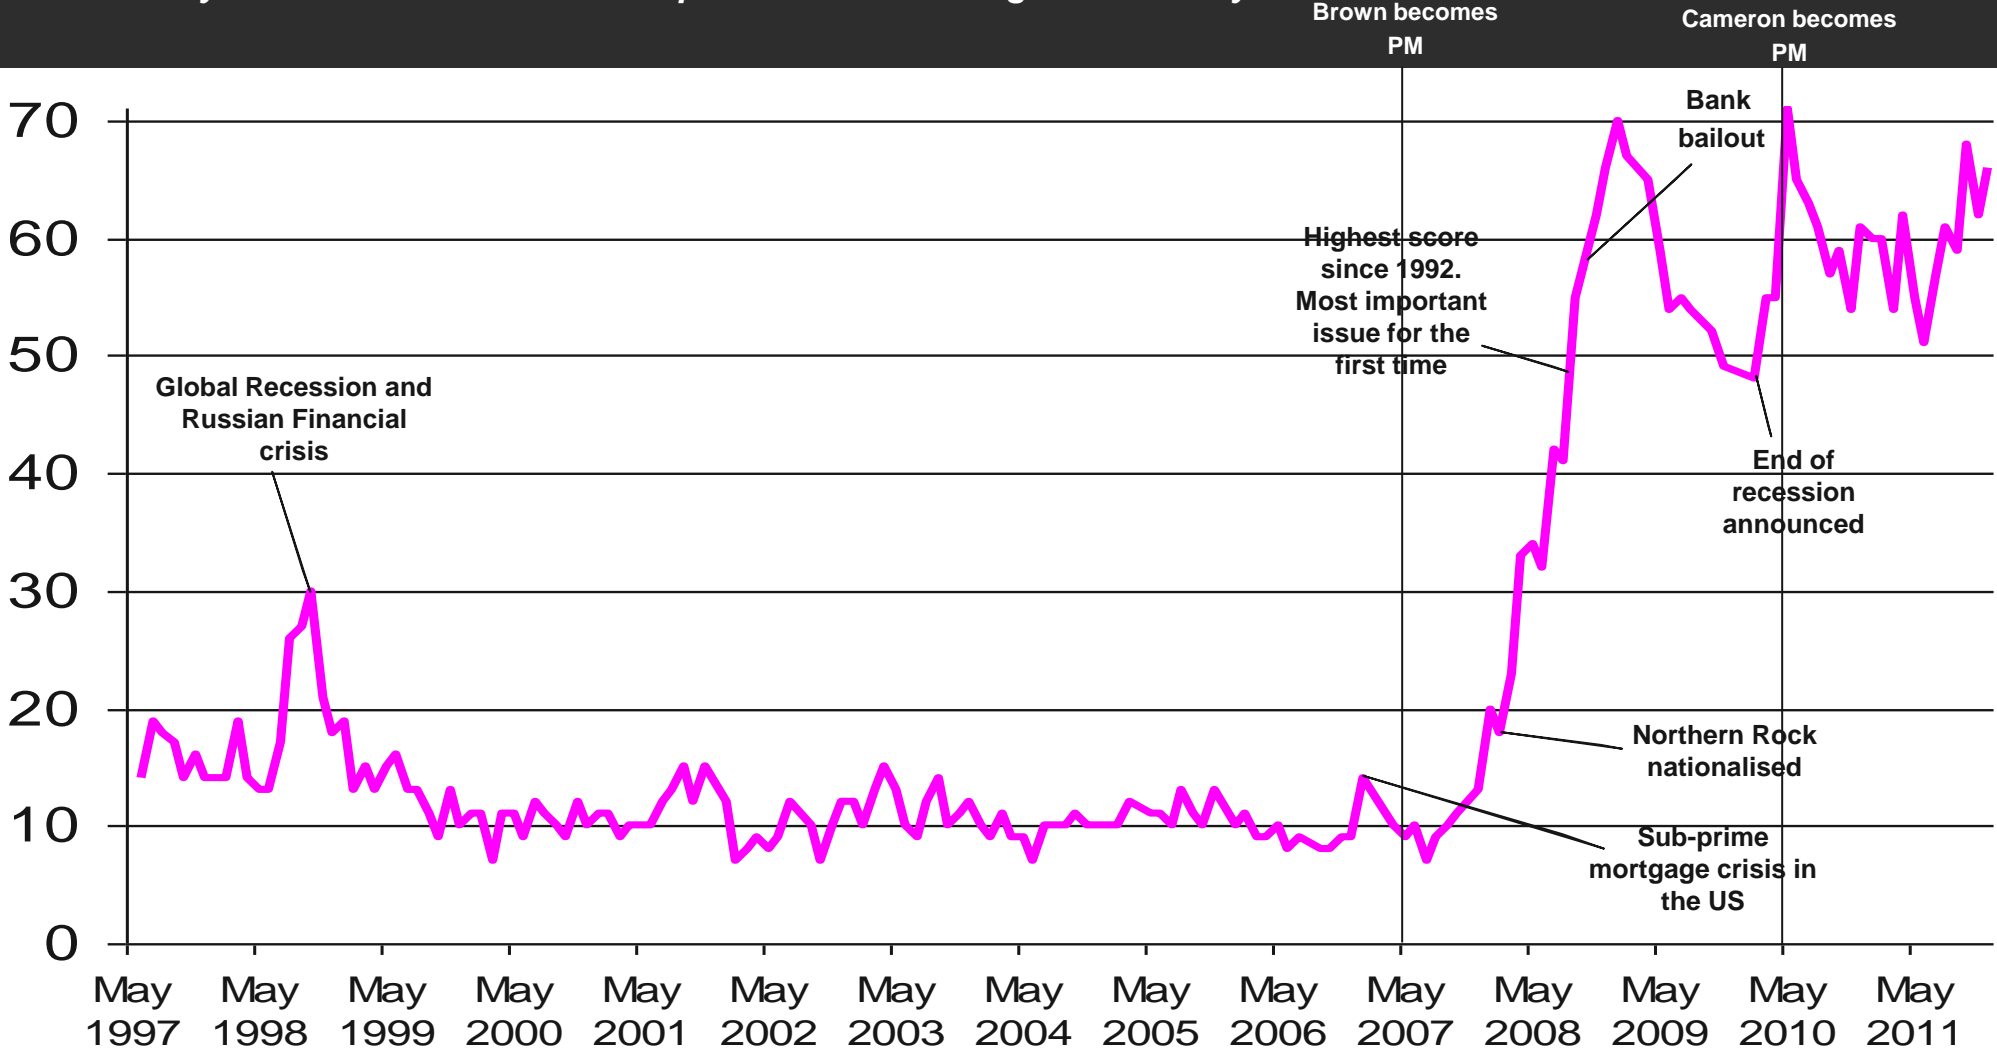

Issues Facing Britain: Economy | Economic situation

What do you see as the most/other important issues facing Britain today?

Base: representative sample of c.1,000 British adults age 18+ each month, interviewed face-to-face in home

Source: Ipsos MORI Issues Index