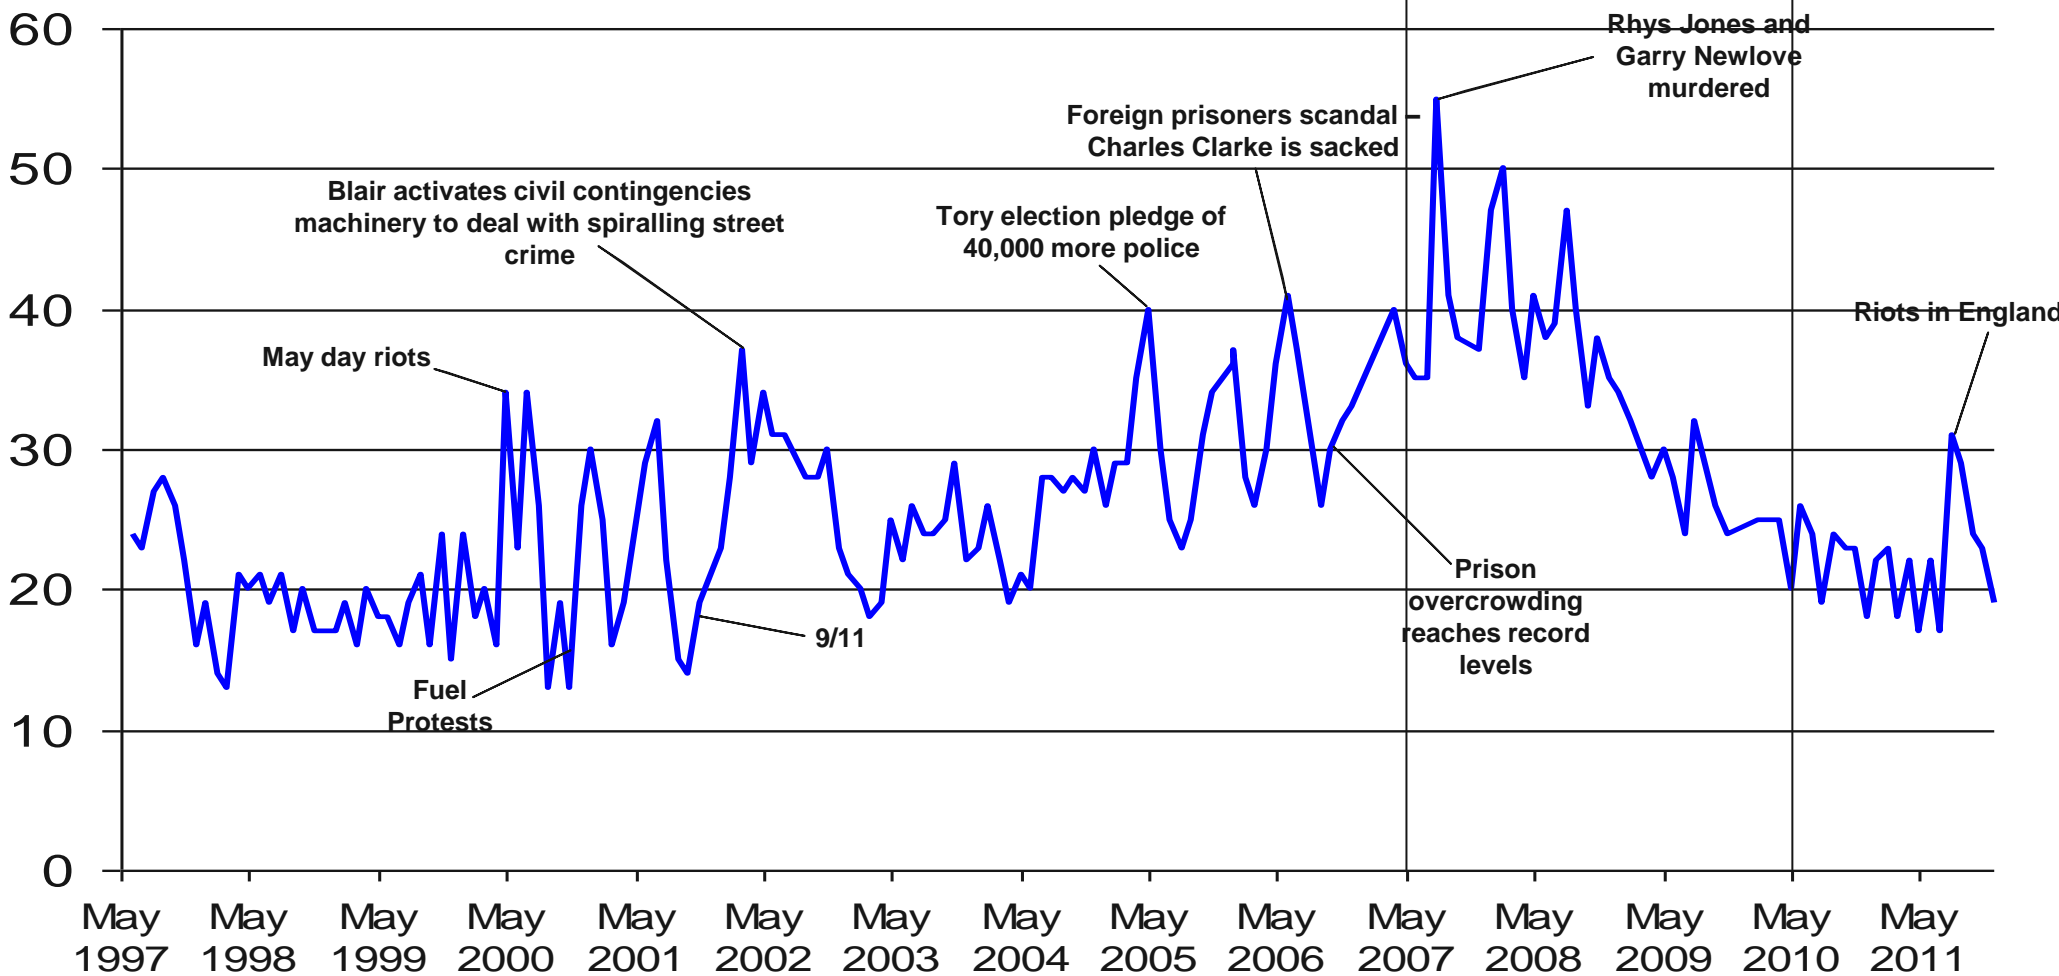

Issues Facing Britain: Crime / Law & Order / Violence / Vandalism / ASB

What do you see as the most/other important issues facing Britain today?

Brown becomes PM

Cameron becomes PM

Base: representative sample of c.1,000 British adults age 18+ each month, interviewed face-to-face in home

Source: Ipsos MORI Issues Index