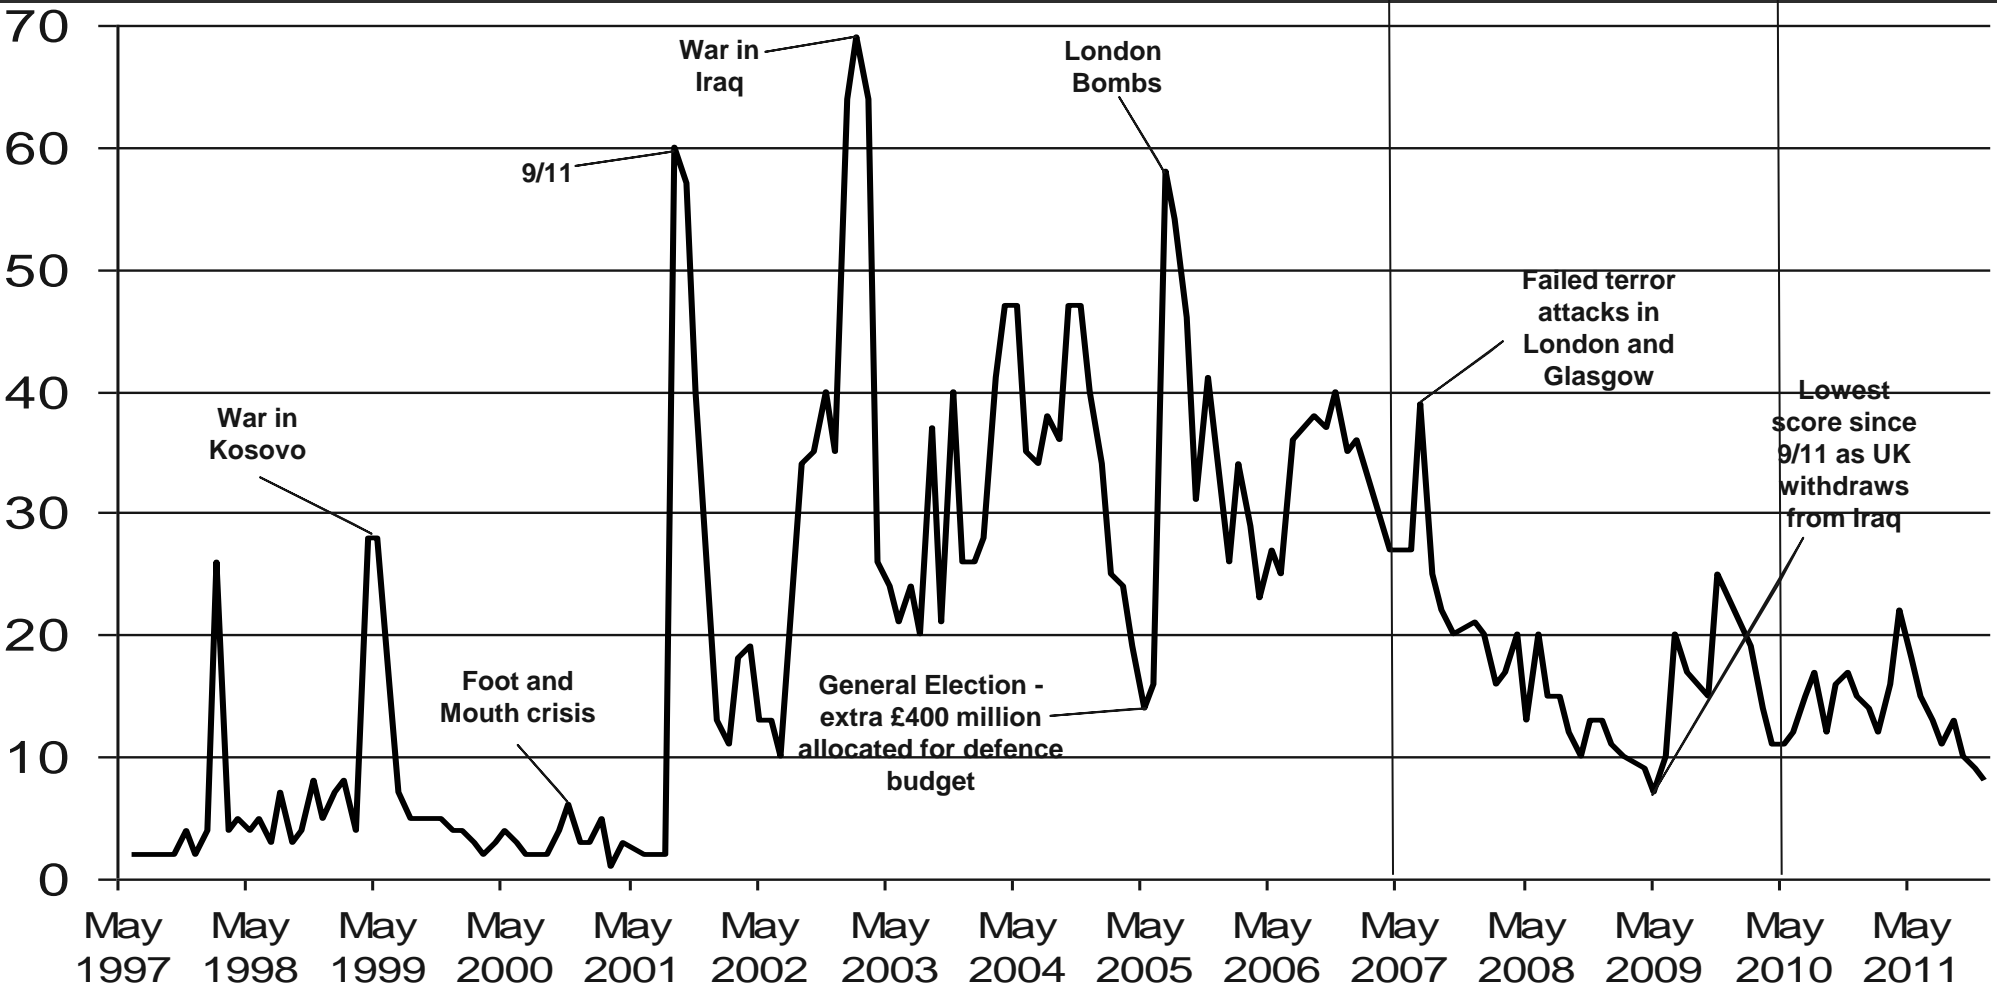

Issues Facing Britain: Defence | Foreign Affairs | International terrorism

What do you see as the most/other important issues facing Britain today?

Brown becomes PM

Cameron becomes PM

Base: representative sample of c.1,000 British adults age 18+ each month, interviewed face-to-face in home

Source: Ipsos MORI Issues Index