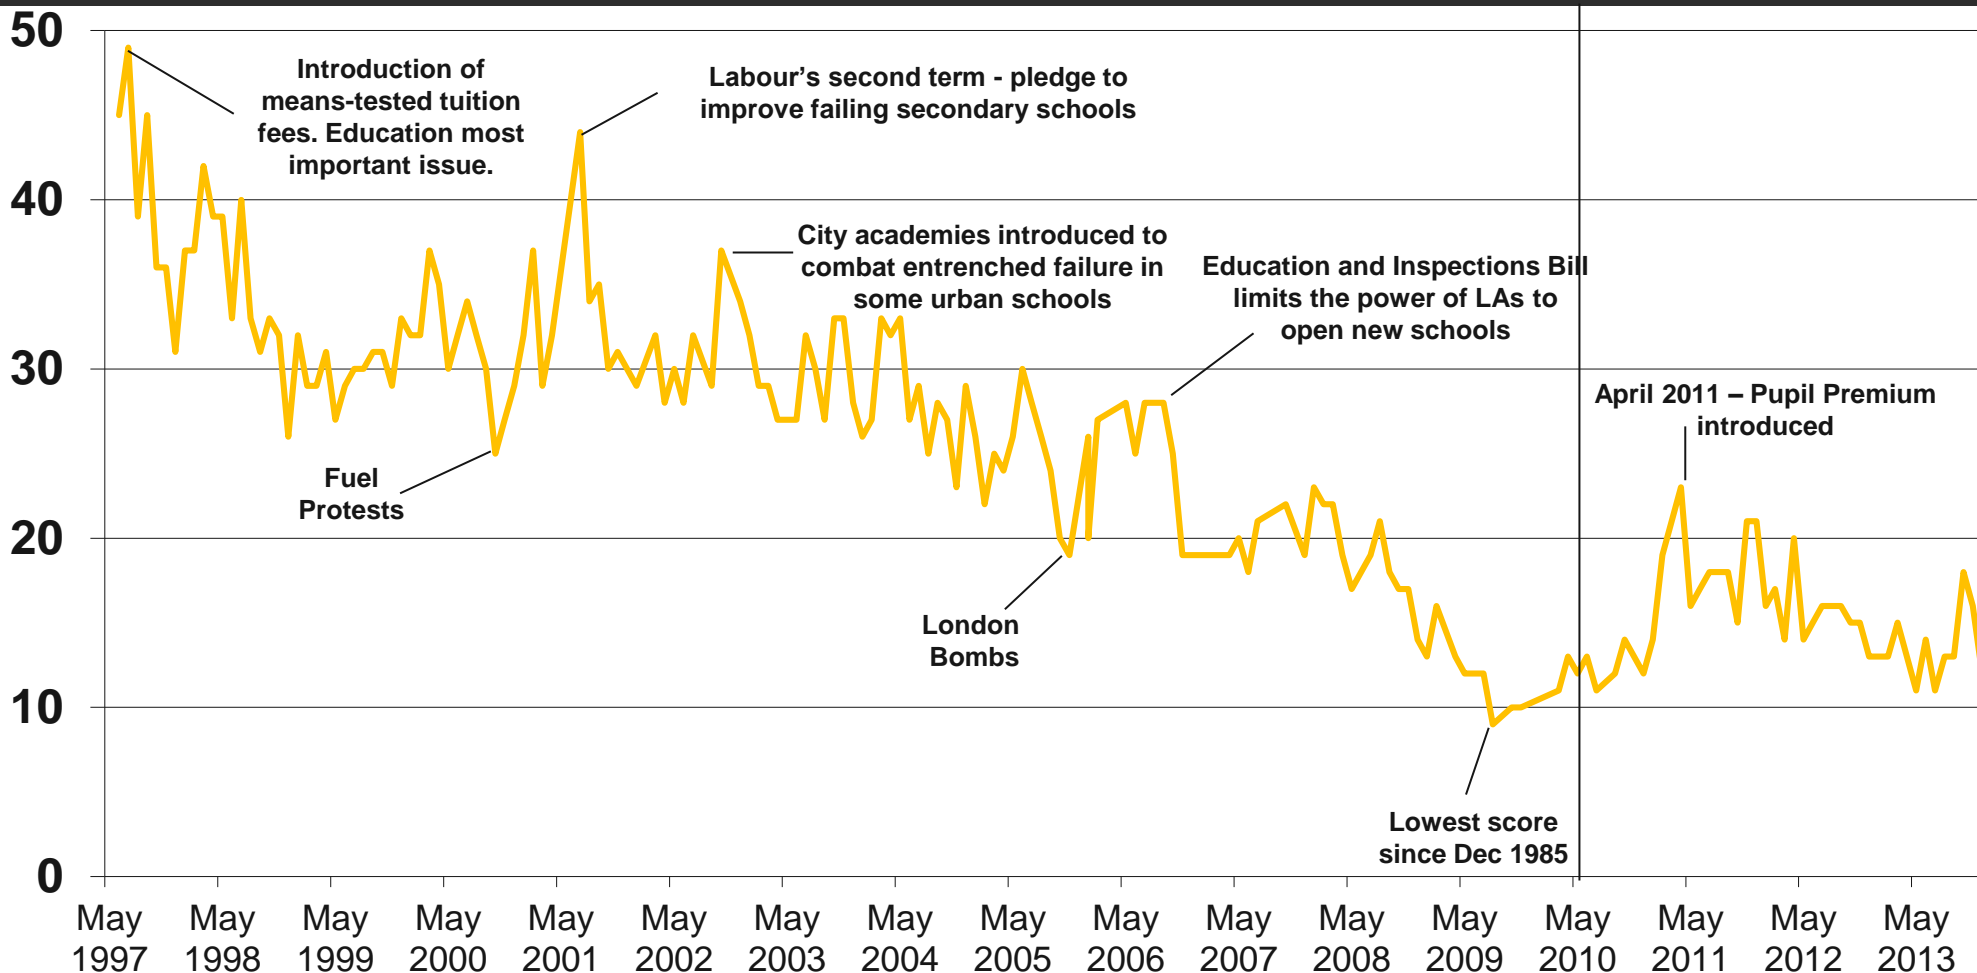

Issues Facing Britain: Education / Schools

What do you see as the most/other important issues facing Britain today?

Cameron becomes
PM

Base: representative sample of c.1,000 British adults age 18+ each month, interviewed face-to-face in home

Source: Ipsos MORI Issues Index