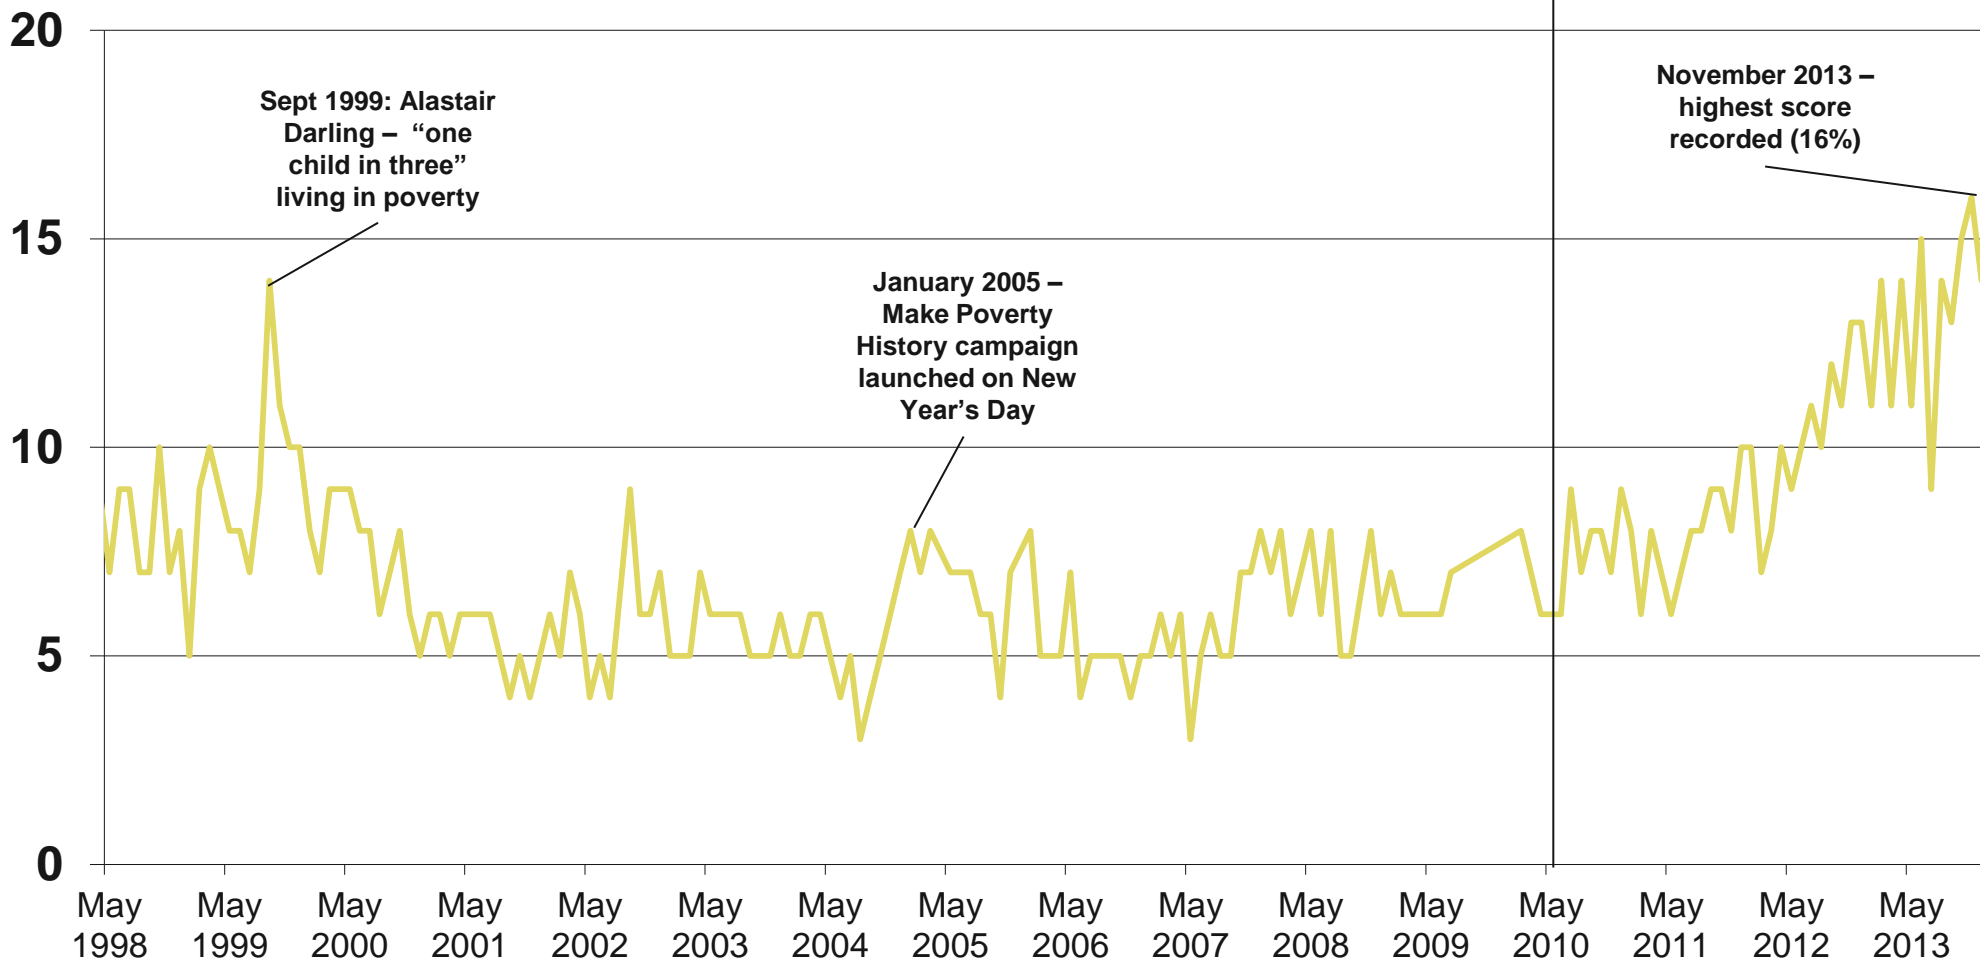

Source: Ipsos MORI Issues Index

Issues Facing Britain: Defence / Foreign Affairs / International terrorism

What do you see as the most/other important issues facing Britain today?

Cameron becomes
PM

Base: representative sample of c.1,000 British adults age 18+ each month, interviewed face-to-face in home

Source: Ipsos MORI Issues Index

Issues Facing Britain: Poverty/inequality

What do you see as the most/other important issues facing Britain today?

Cameron becomes
PM

Base: representative sample of c.1,000 British adults age 18+ each month, interviewed face-to-face in home