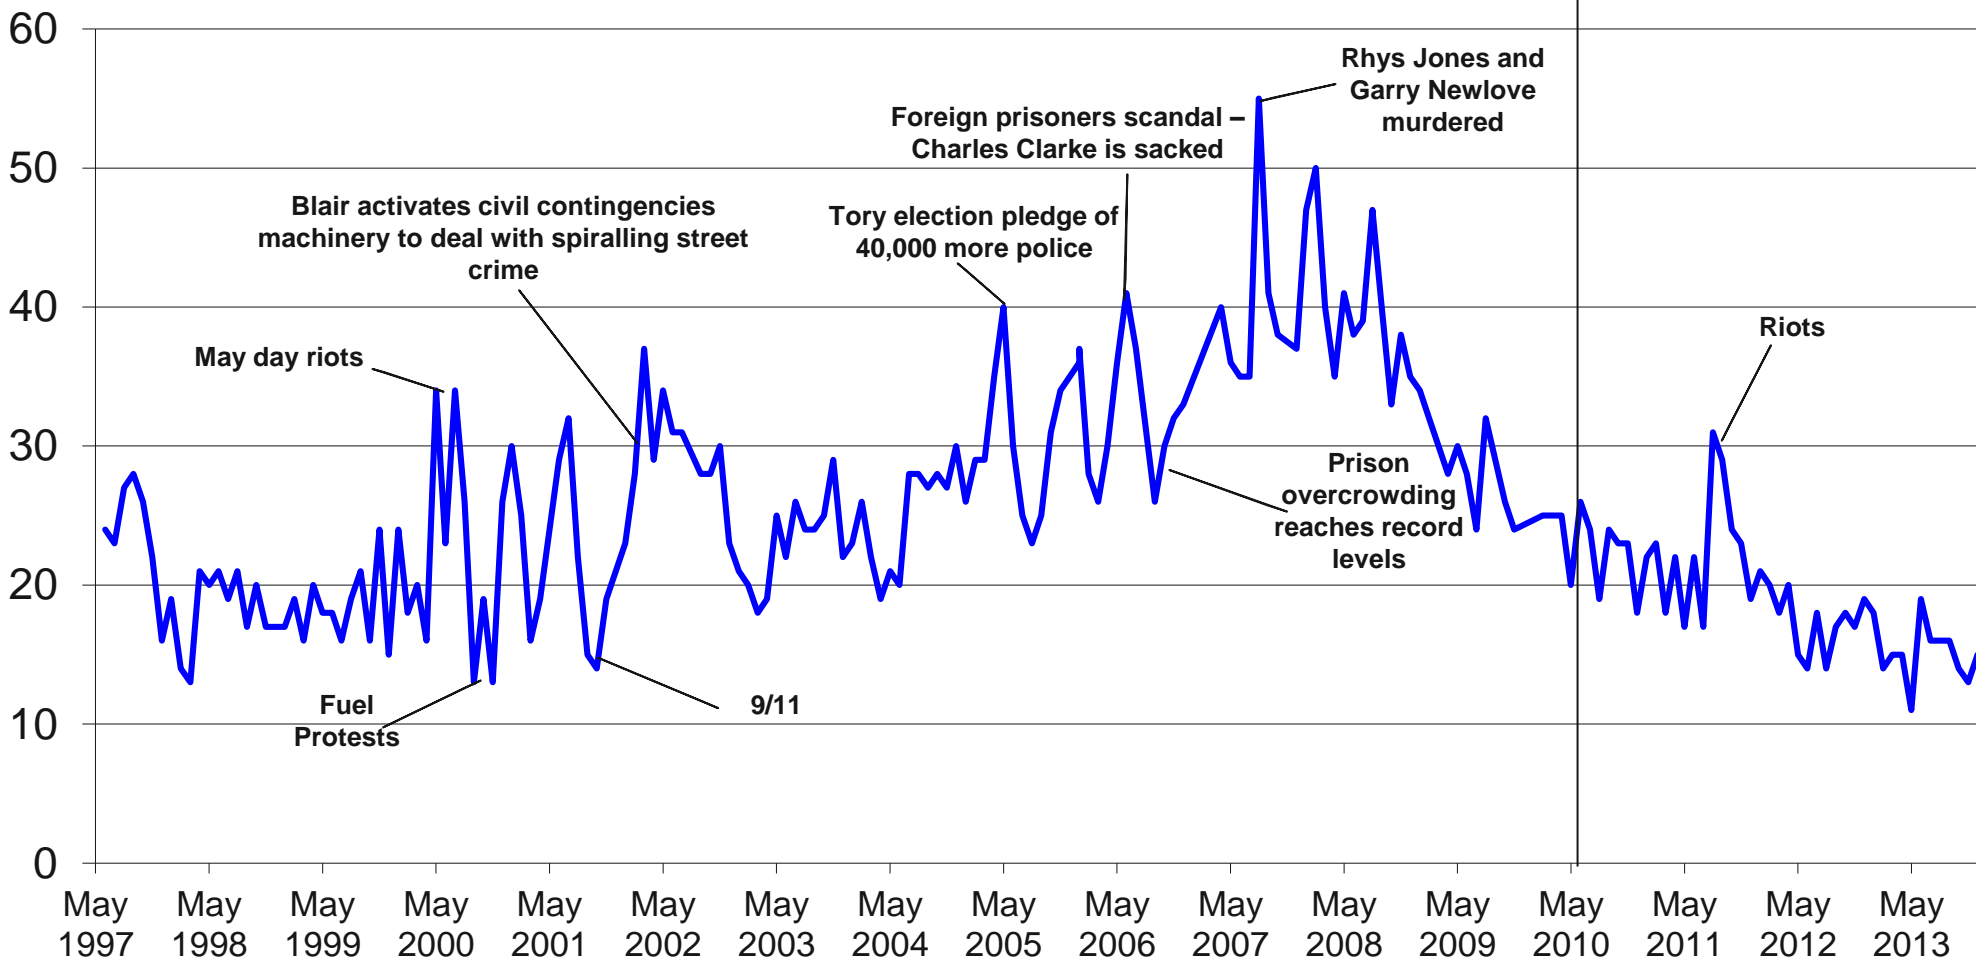

Source: Ipsos MORI Issues Index

Issues Facing Britain: Crime / Law & Order / Violence / Vandalism / ASB

What do you see as the most/other important issues facing Britain today?

Cameron becomes PM

Base: representative sample of c.1,000 British adults age 18+ each month, interviewed face-to-face in home