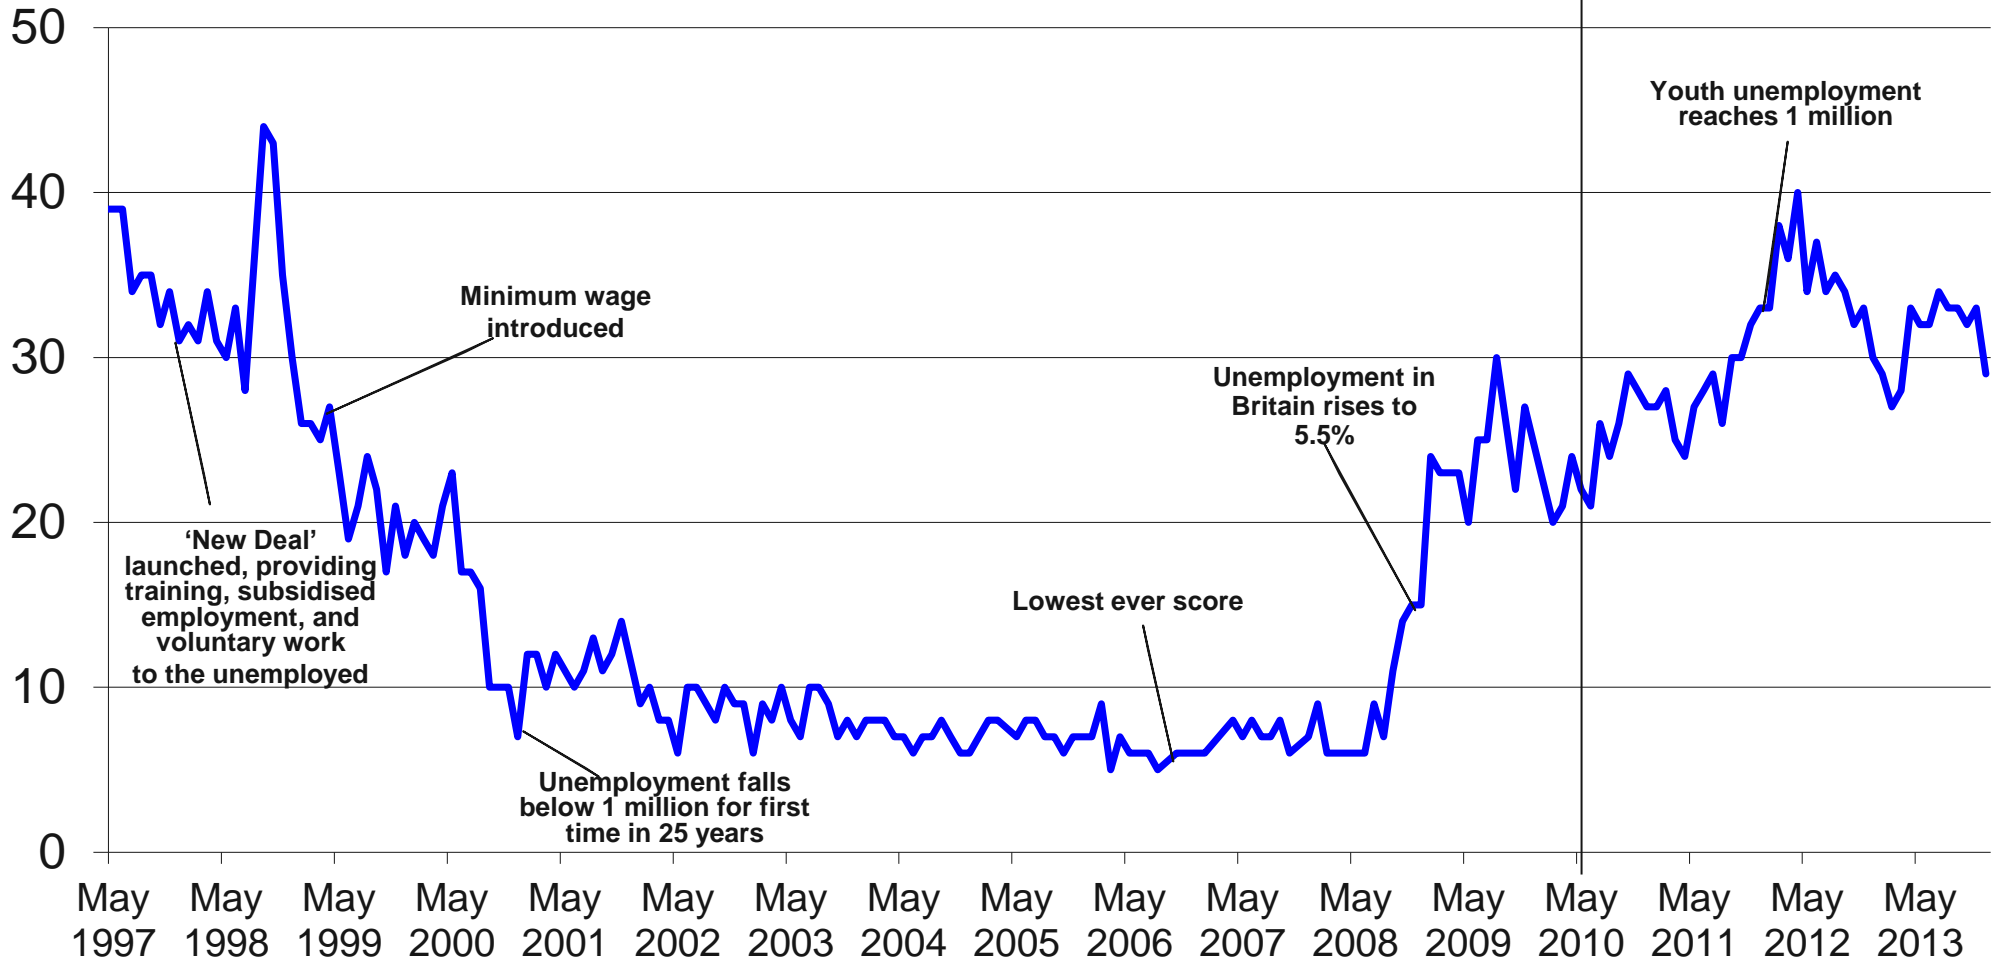

Issues Facing Britain: Unemployment / Factory closure / Lack of industry

What do you see as the most/other important issues facing Britain today?

Cameron becomes PM

Base: representative sample of c.1,000 British adults age 18+ each month, interviewed face-to-face in home

Source: Ipsos MORI Issues Index