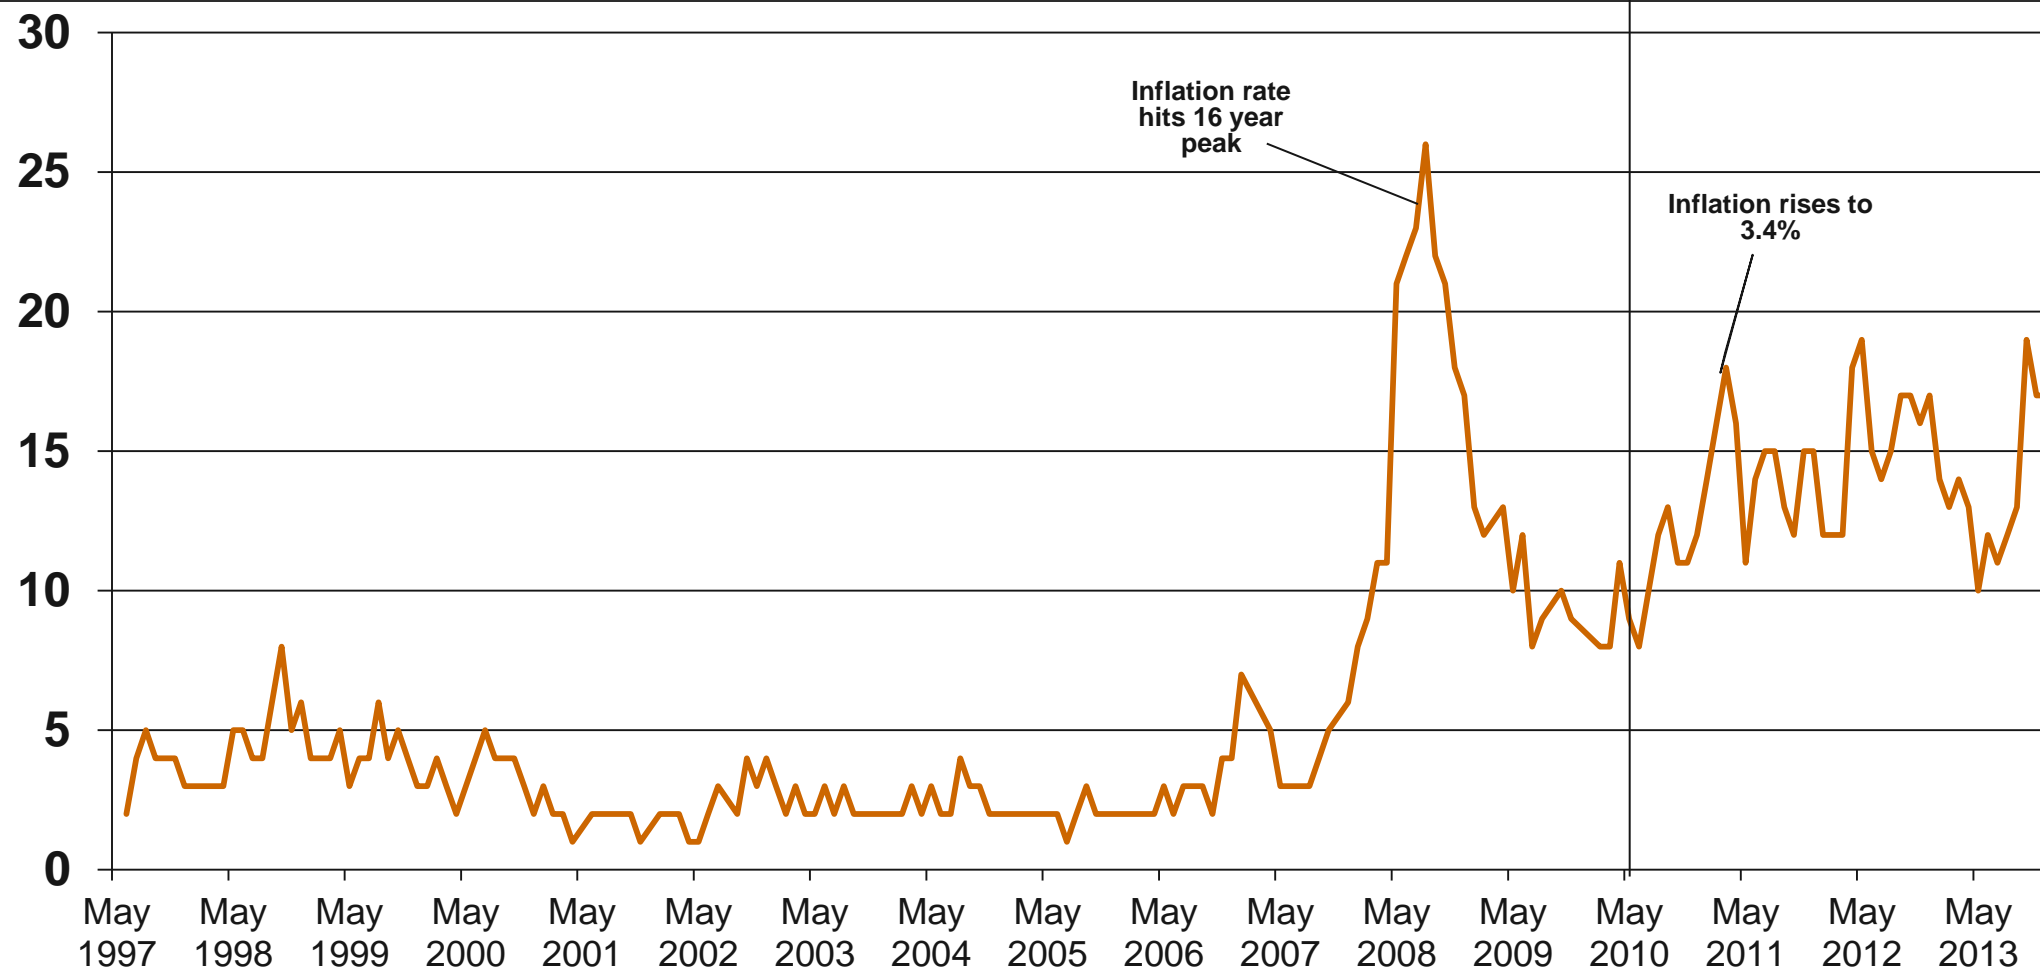

Issues Facing Britain: Inflation/Prices

What do you see as the most/other important issues facing Britain today?

Cameron becomes
PM

Base: representative sample of c.1,000 British adults age 18+ each month, interviewed face-to-face in home

Source: Ipsos MORI Issues Index