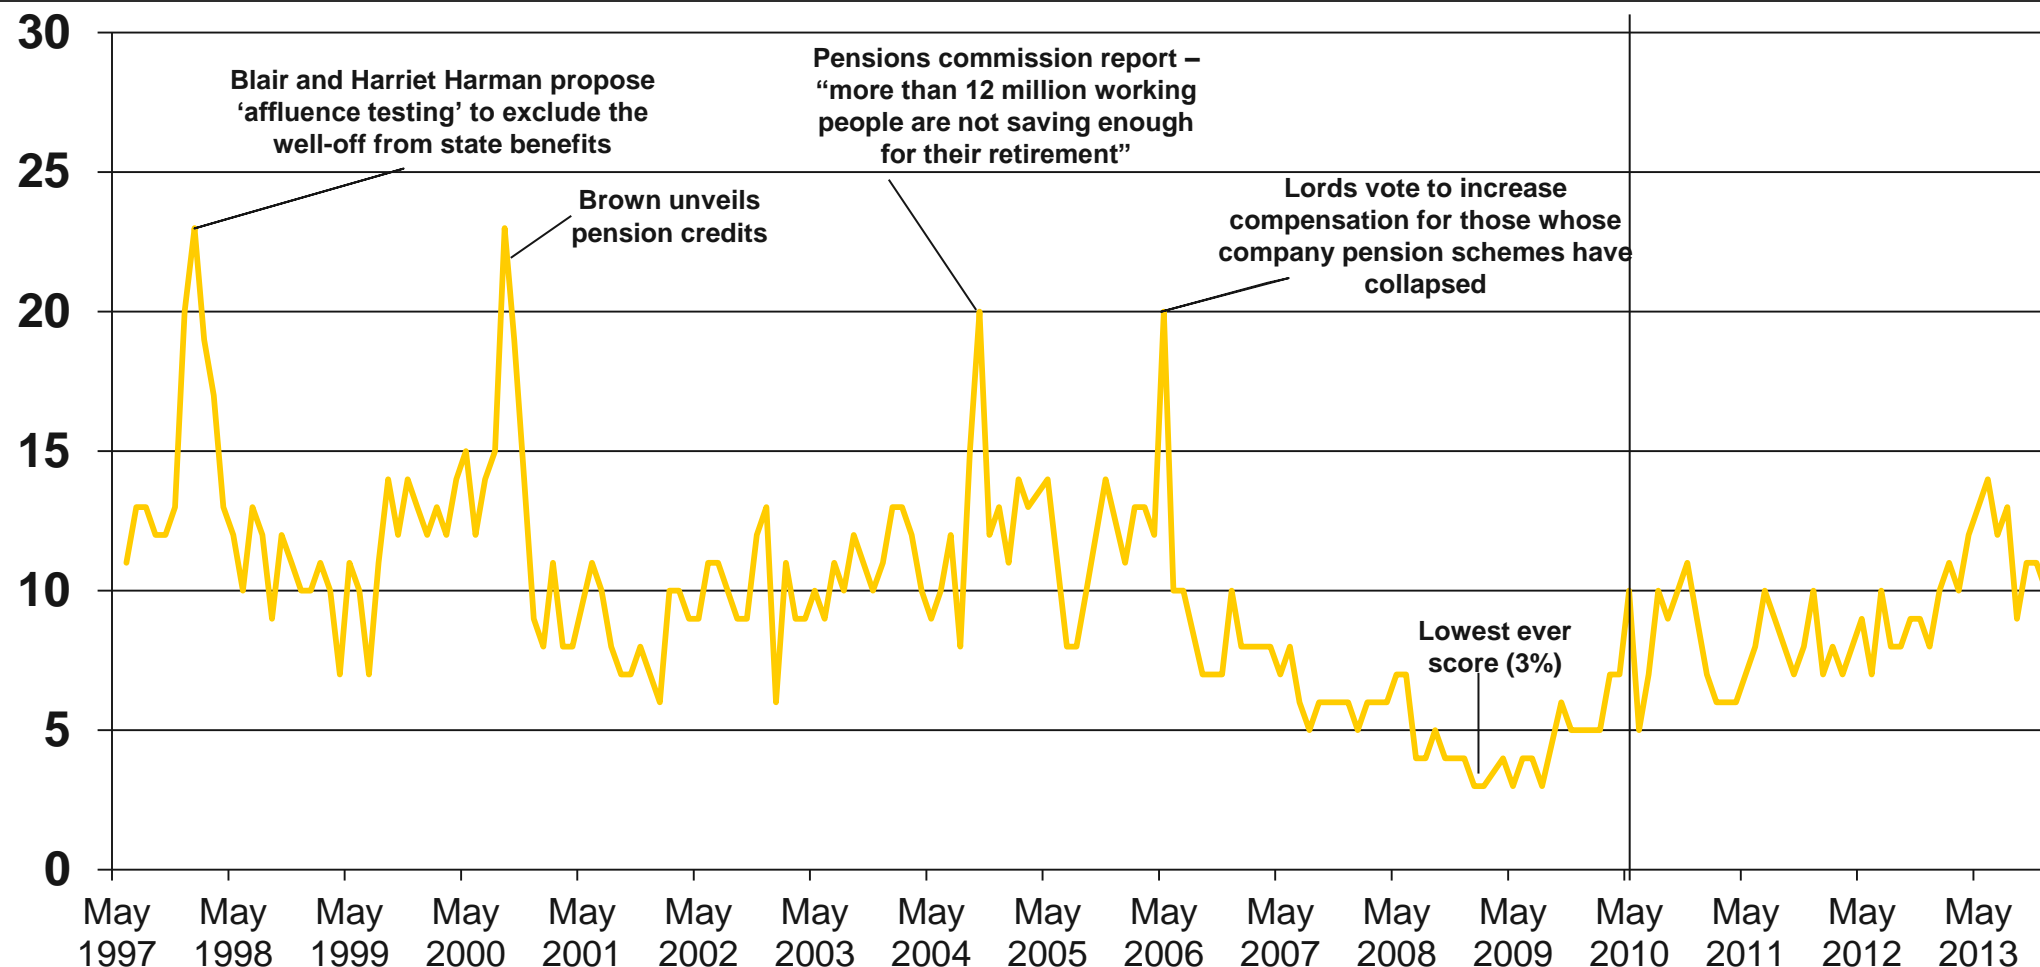

Issues Facing Britain: Pensions/Benefits/Social security

What do you see as the most/other important issues facing Britain today?

Cameron becomes
PM

Base: representative sample of c.1,000 British adults age 18+ each month, interviewed face-to-face in home

Source: Ipsos MORI Issues Index