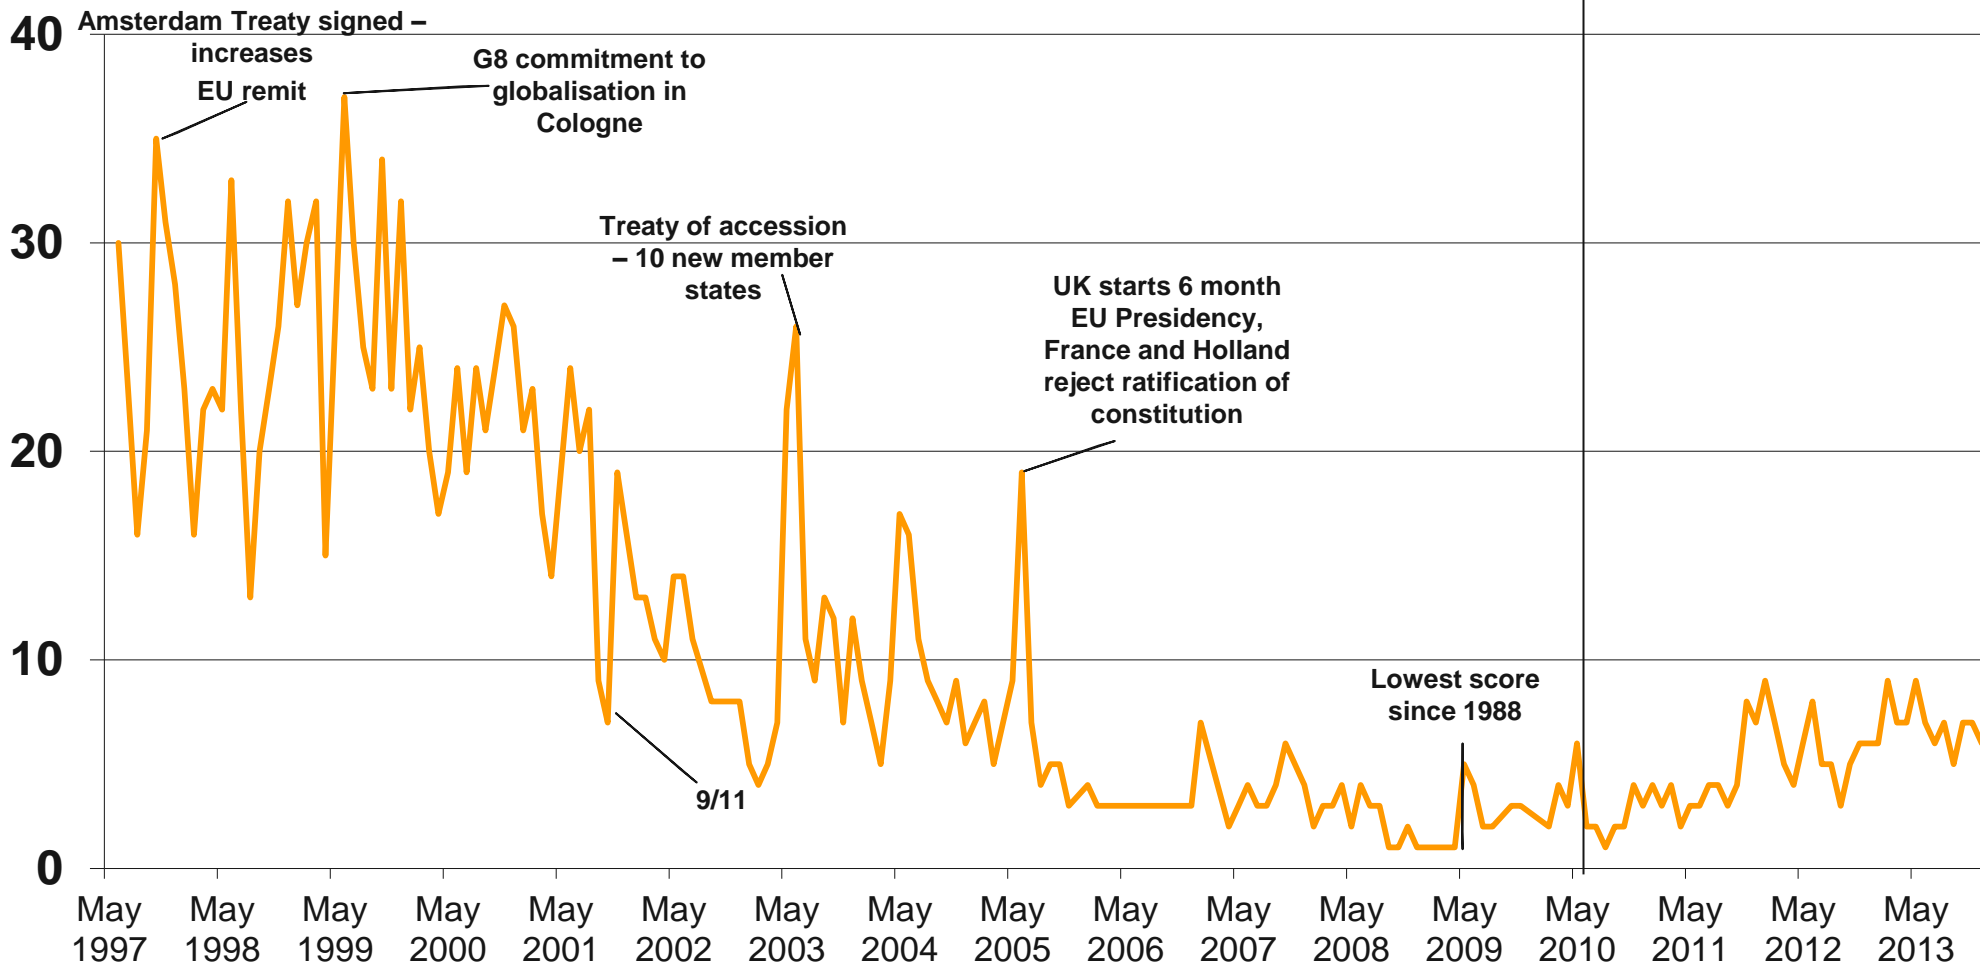

Issues Facing Britain: Common Market / Europe / Euro / EU

What do you see as the most/other important issues facing Britain today?

Cameron becomes
PM

Base: representative sample of c.1,000 British adults age 18+ each month, interviewed face-to-face in home

Source: Ipsos MORI Issues Index