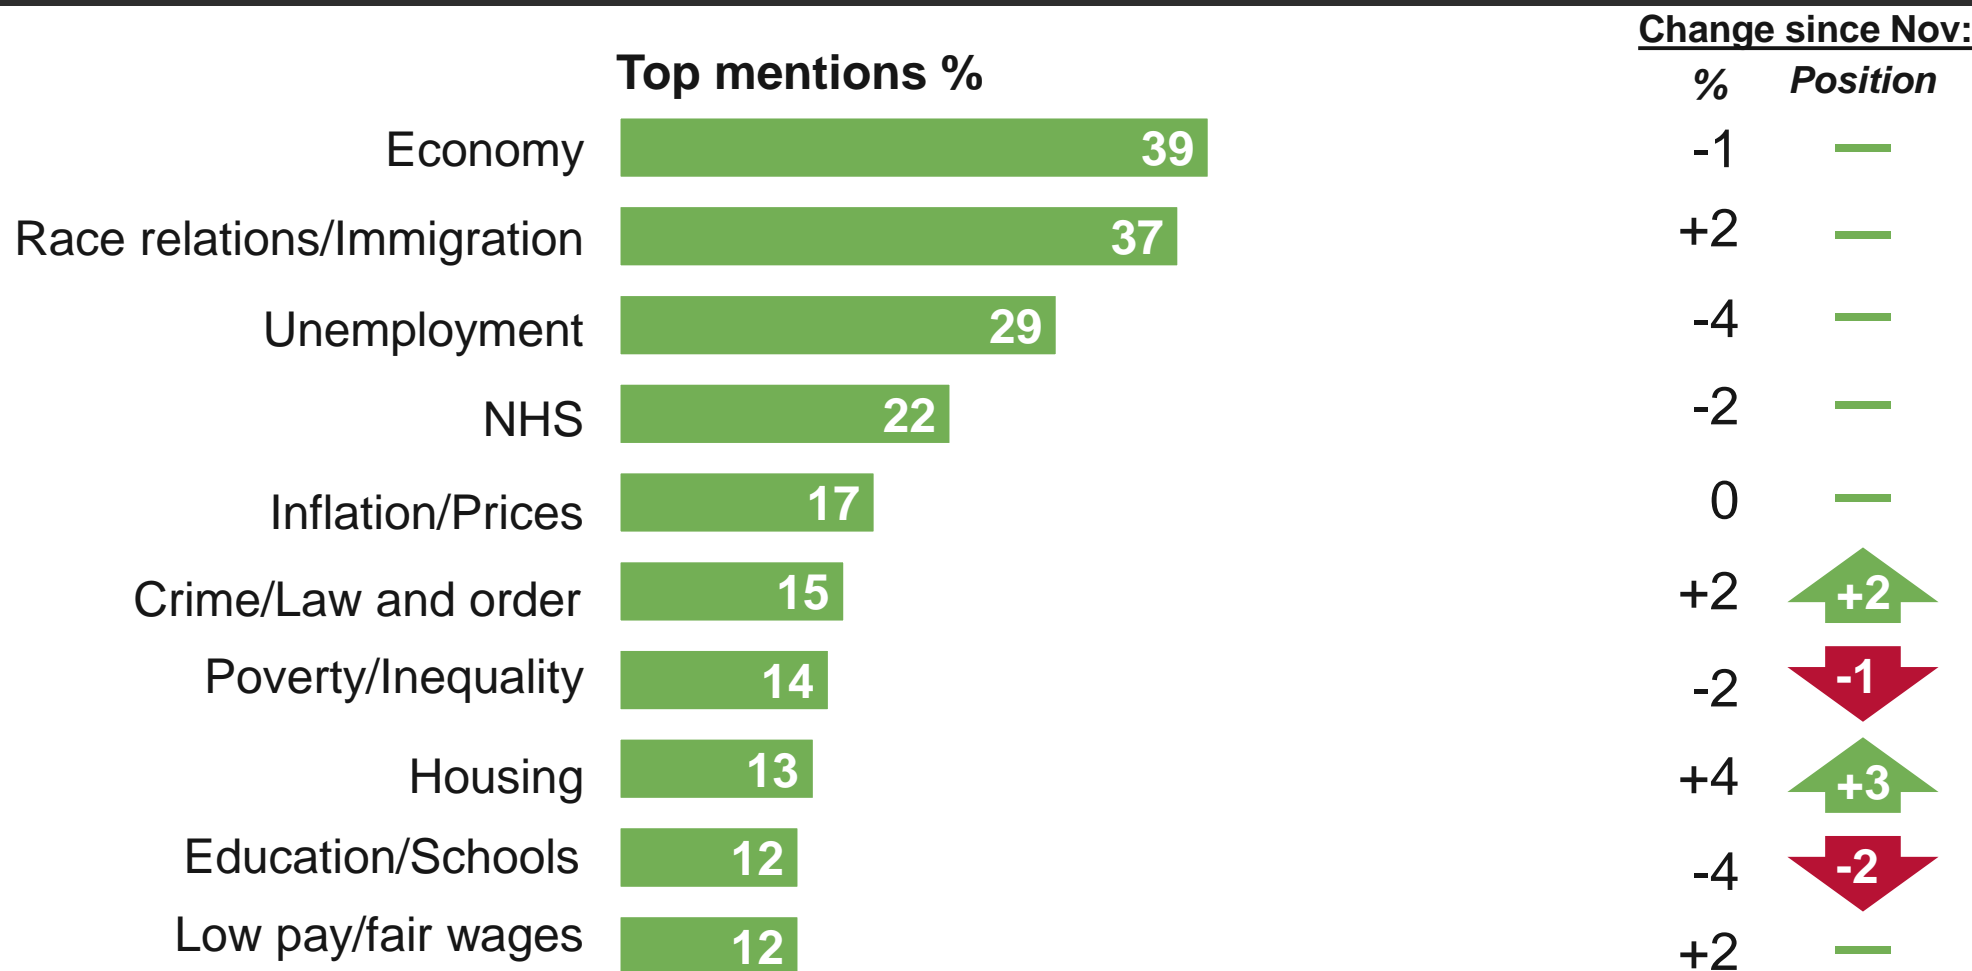

Ipsos MORI Issues Index December 2013

Ipsos MORI

Contacts: Gideon.Skinner@ipsos.com
Jerry.Latter@ipsos.com
020 7347 3000

Issues Facing Britain: December

What do you see as the most/other important issues facing Britain today?

Base: 980 British adults 18+, 29th November - 5th December 2013

Source: Ipsos MORI Issues Index

Issues Facing Britain: Long Term Trends

What do you see as the most/other important issues facing Britain today?

Base: representative sample of c.1,000 British adults age 18+ each month, interviewed face-to-face in home

Source: Ipsos MORI Issues Index

Issues Facing Britain: Economy / Economic situation

What do you see as the most/other important issues facing Britain today?