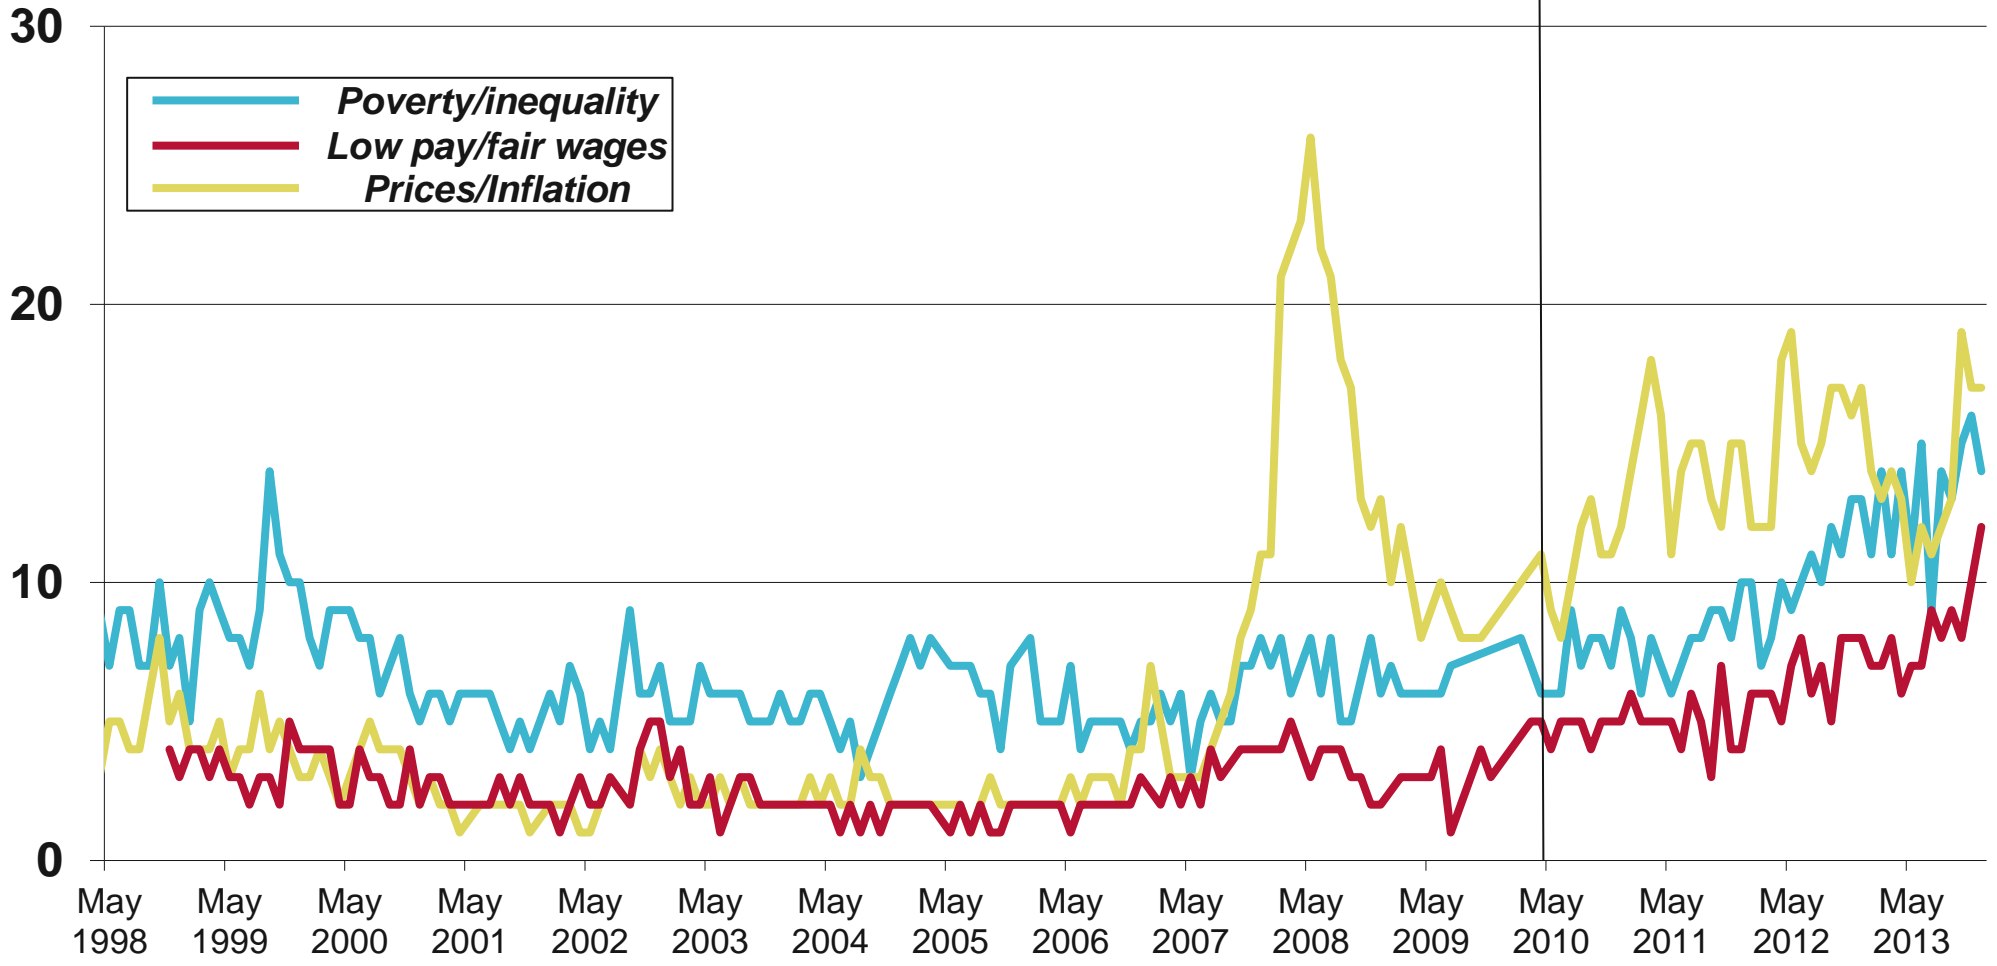

Rising concern about inequality and our personal financial situation

What do you see as the most/other important issues facing Britain today?

Cameron becomes PM

Base: representative sample of c.1,000 British adults age 18+ each month, interviewed face-to-face in home

Source: Ipsos MORI Issues Index