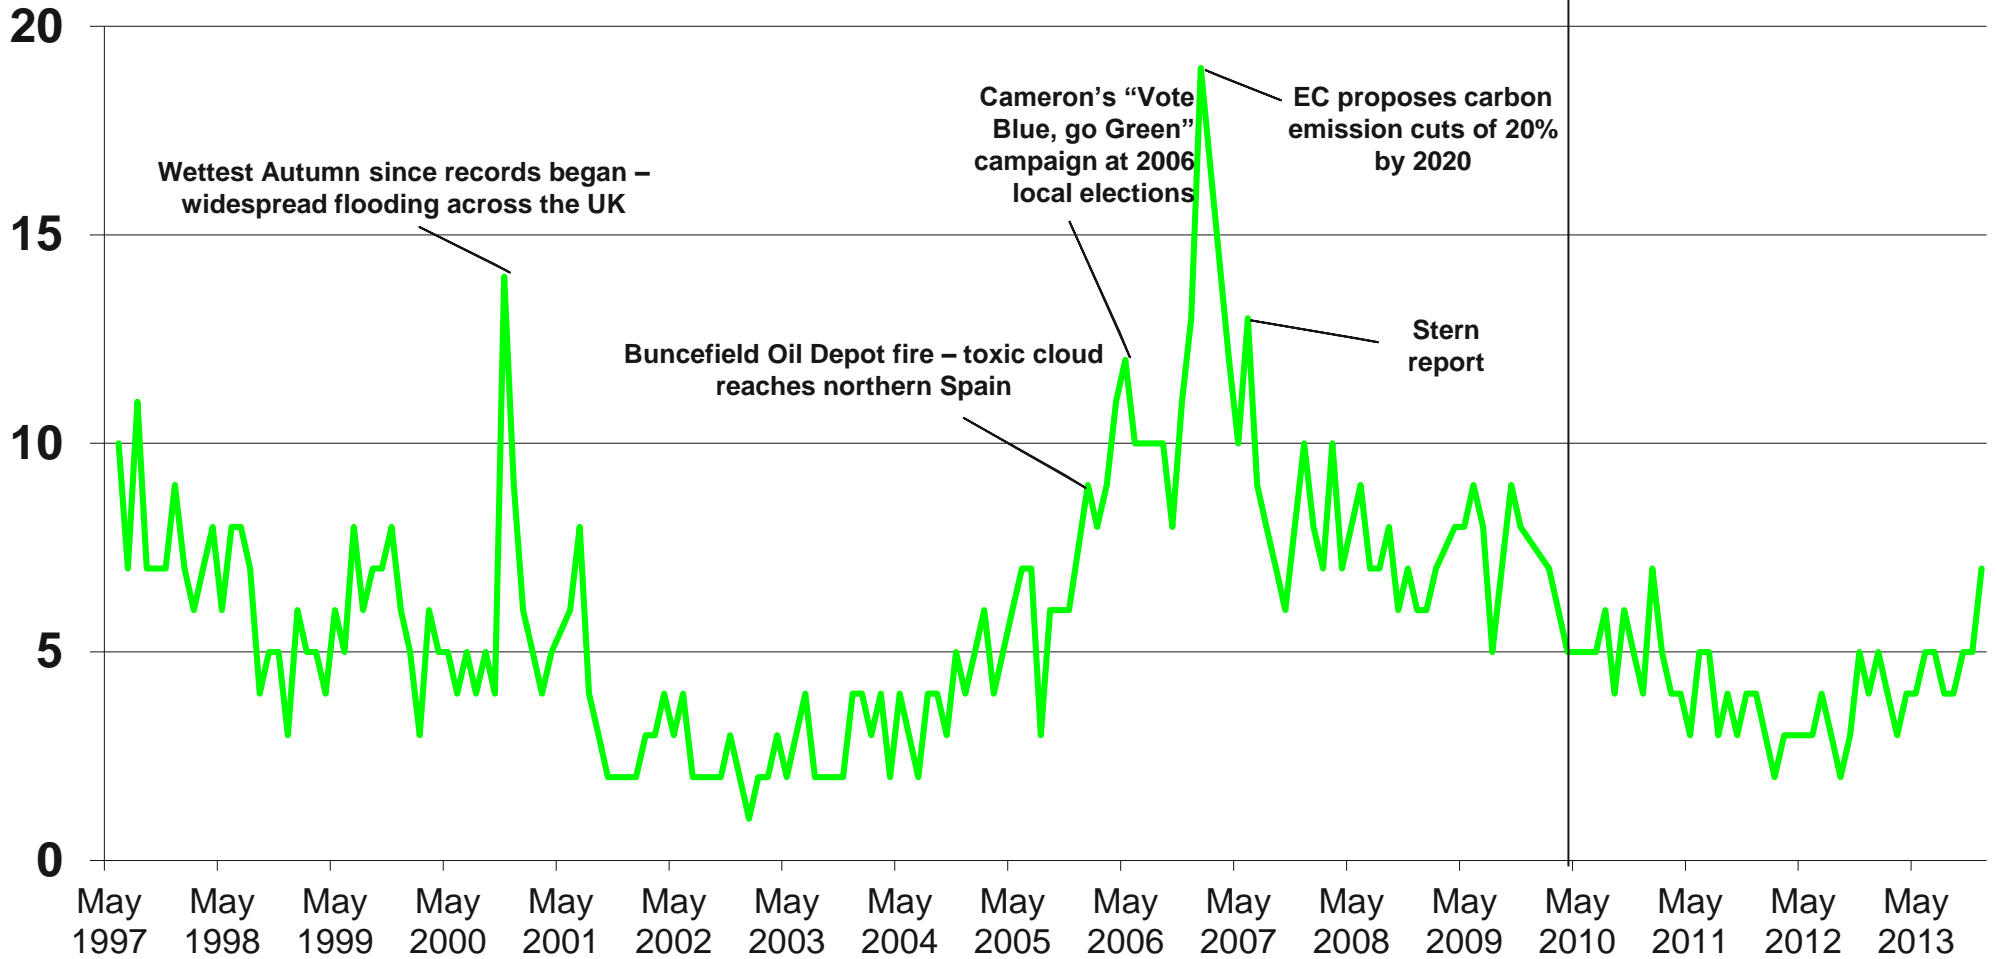

Issues Facing Britain: Pollution / Environment

What do you see as the most/other important issues facing Britain today?

Cameron becomes PM

Base: representative sample of c.1,000 British adults age 18+ each month, interviewed face-to-face in home

Source: Ipsos MORI Issues Index