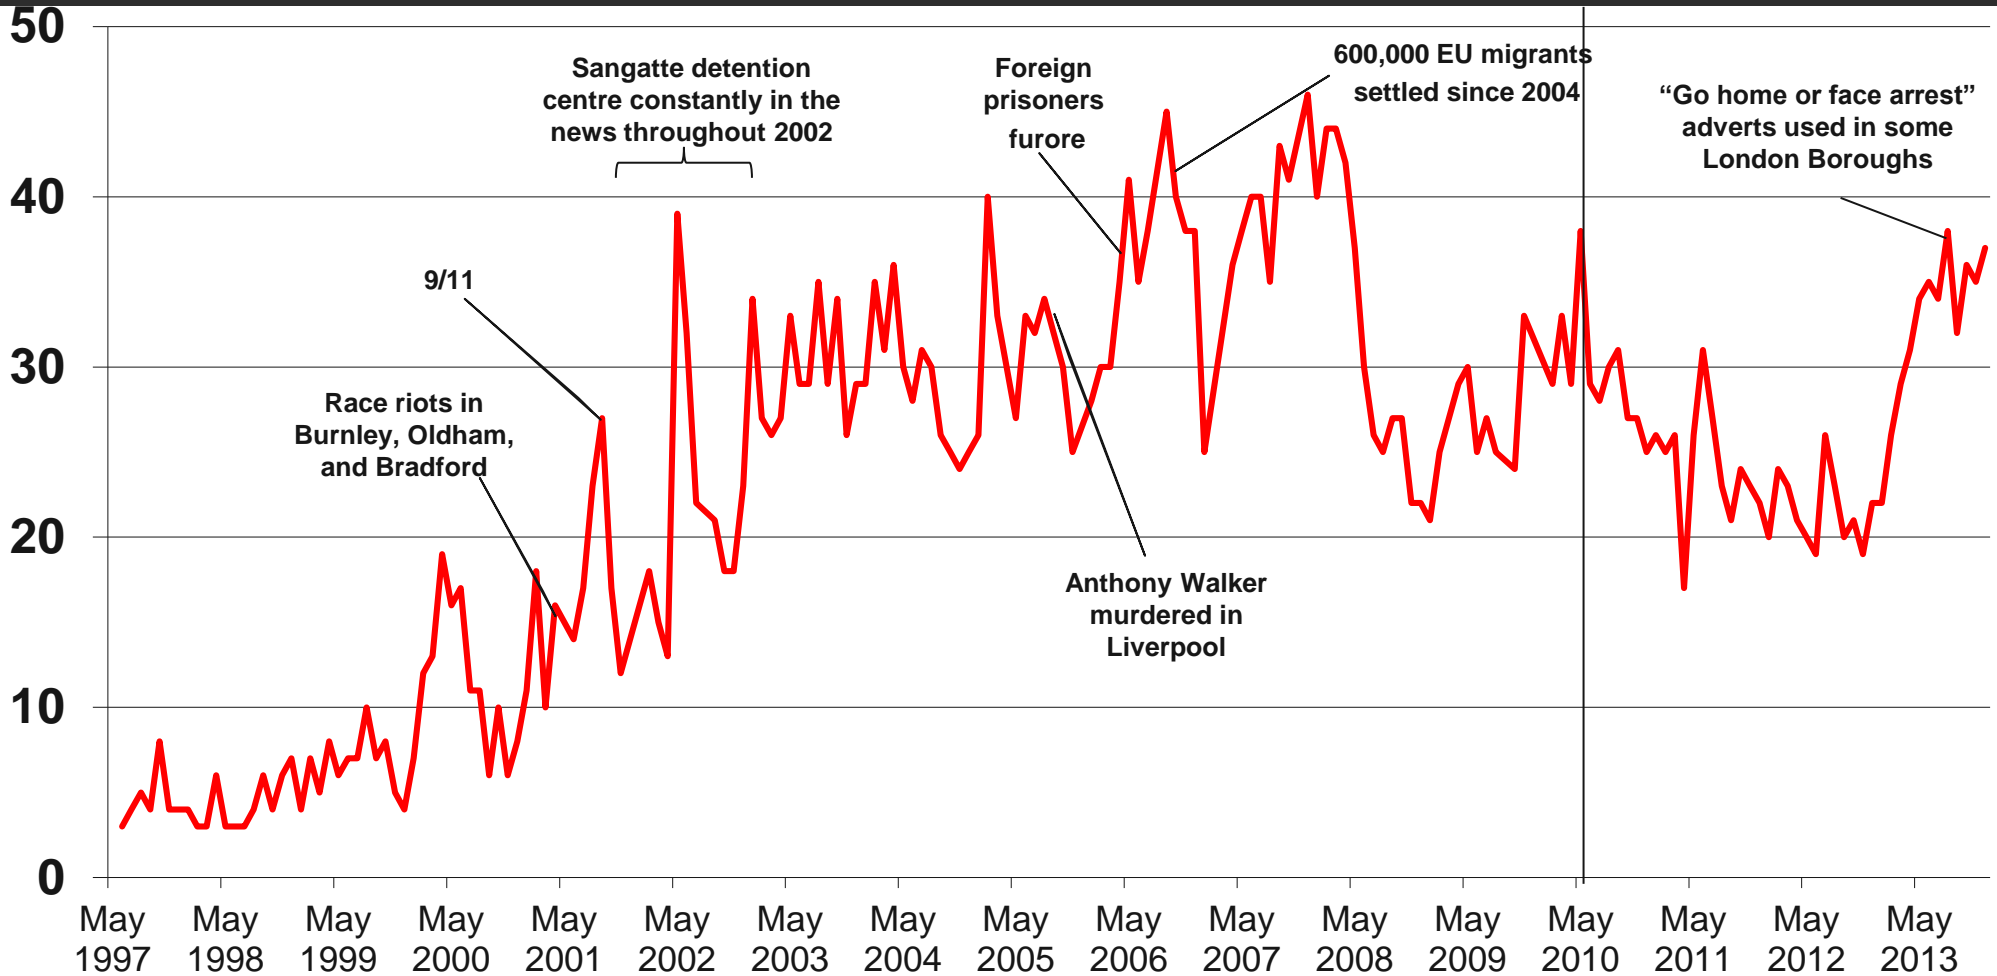

Cameron becomes PM

Base: representative sample of c.1,000 British adults age 18+ each month, interviewed face-to-face in home

Source: Ipsos MORI Issues Index

Issues Facing Britain: Race Relations / Immigration / Immigrants

What do you see as the most/other important issues facing Britain today?

Cameron becomes
PM

Base: representative sample of c.1,000 British adults age 18+ each month, interviewed face-to-face in home

Source: Ipsos MORI Issues Index