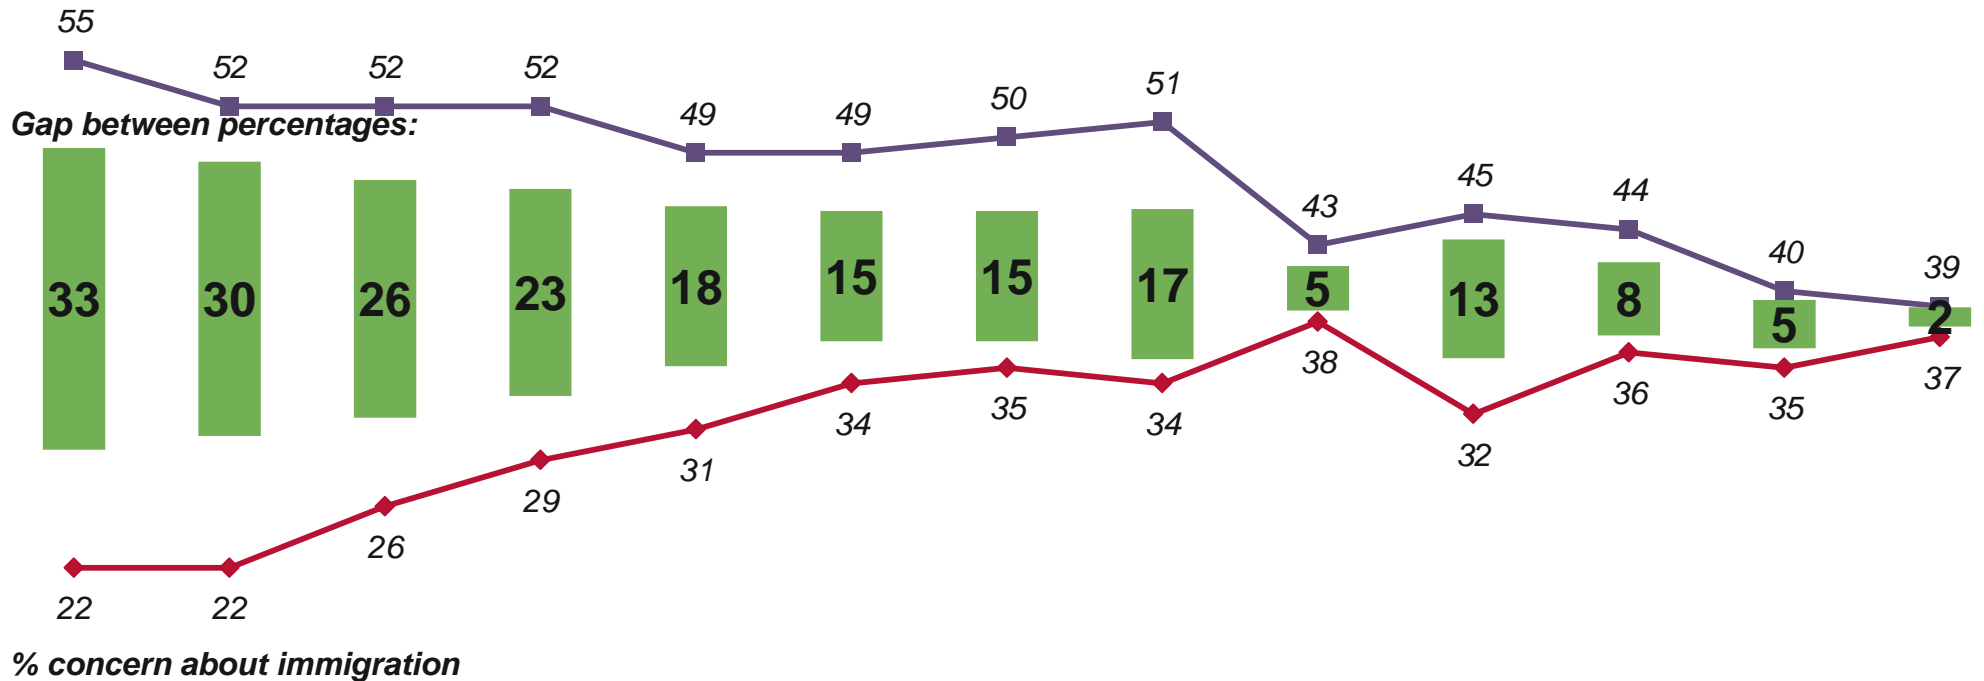

Mind the gap – the gap narrows further

% concern about the economy

Dec 2012   Jan 2013   Feb 2013   Mar 2013   Apr 2013   May 2013   Jun 2013   Jul 2013   Aug 2013   Sep 2013   Oct 2013   Nov 2013   Dec 2013

Base: representative sample of c.1,000 British adults age 18+ each month, interviewed face-to-face in home

Source: Ipsos MORI Issues Index