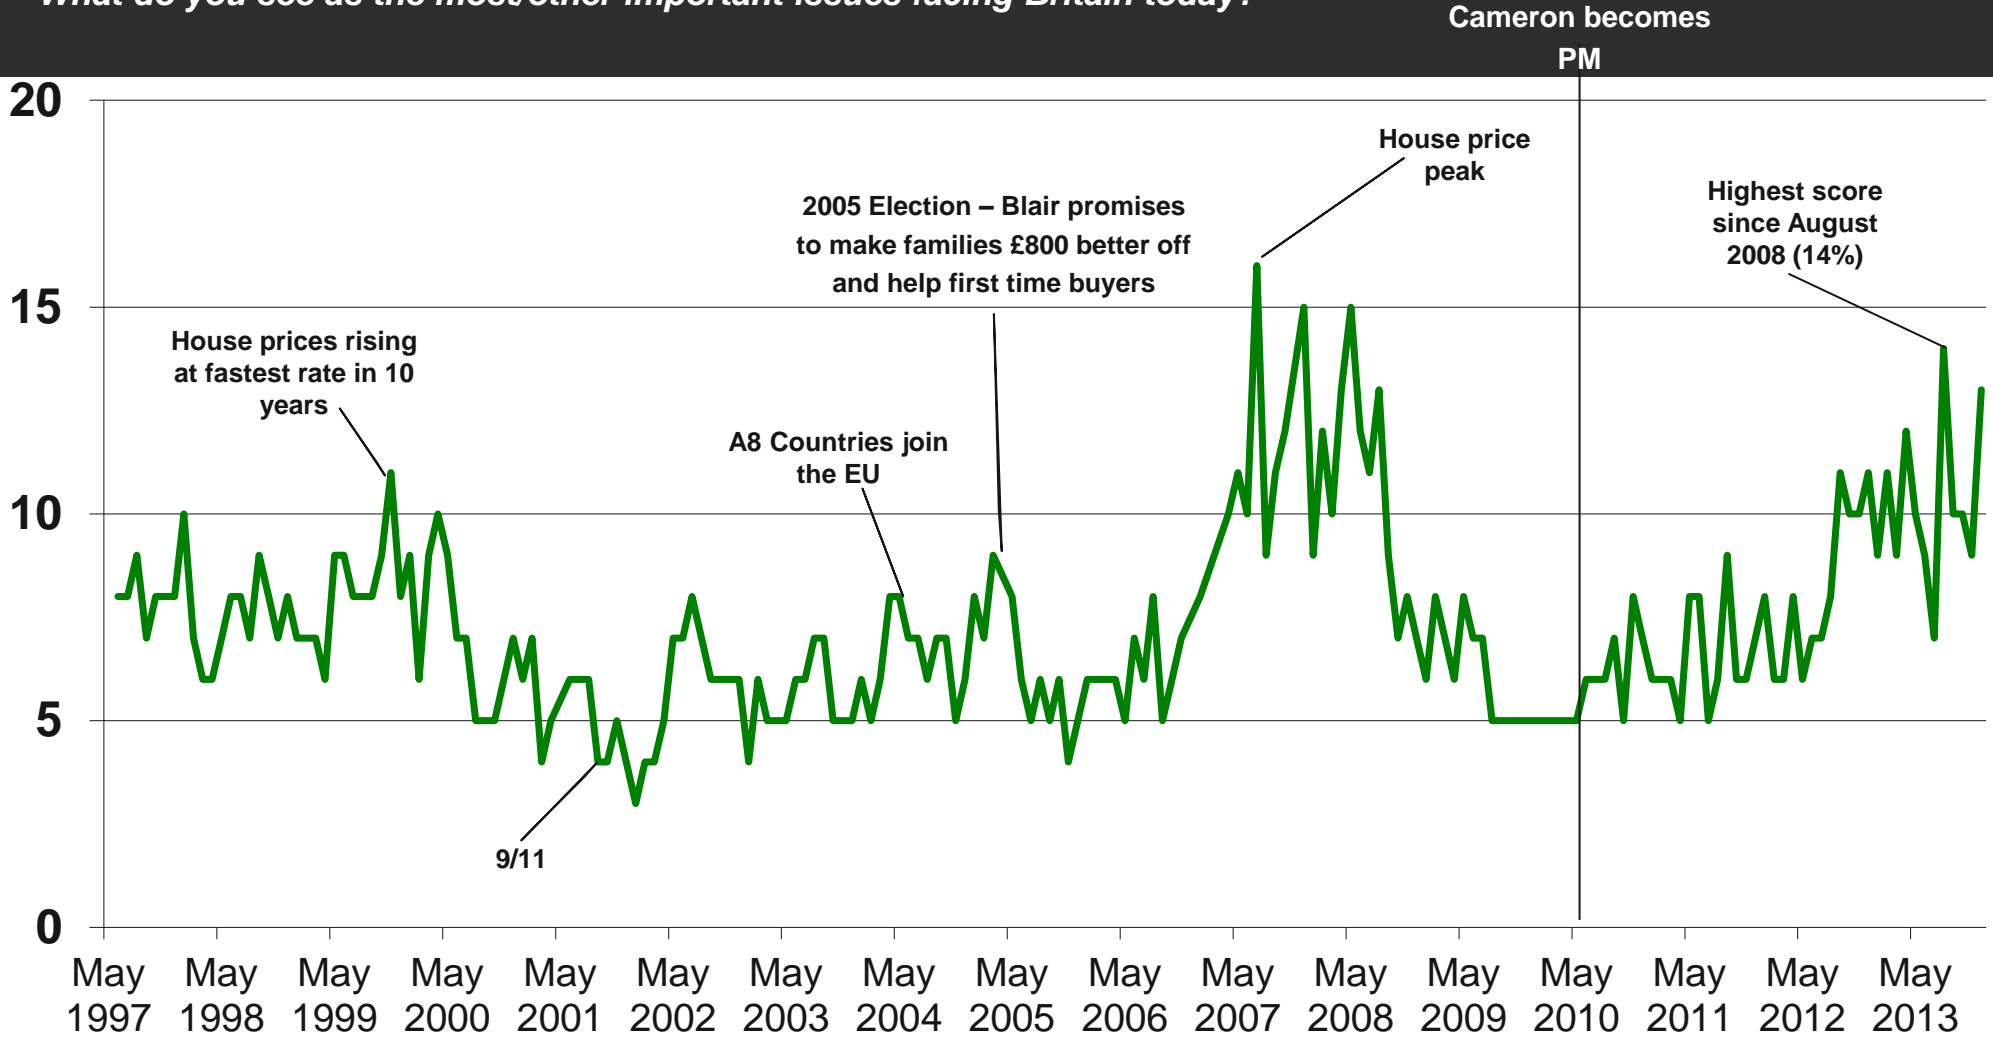

Source: Ipsos MORI Issues Index

Issues Facing Britain: Inflation/Prices

What do you see as the most/other important issues facing Britain today?

Cameron becomes
PM

Base: representative sample of c.1,000 British adults age 18+ each month, interviewed face-to-face in home

Source: Ipsos MORI Issues Index

Issues Facing Britain: Housing

What do you see as the most/other important issues facing Britain today?

Base: representative sample of c.1,000 British adults age 18+ each month, interviewed face-to-face in home