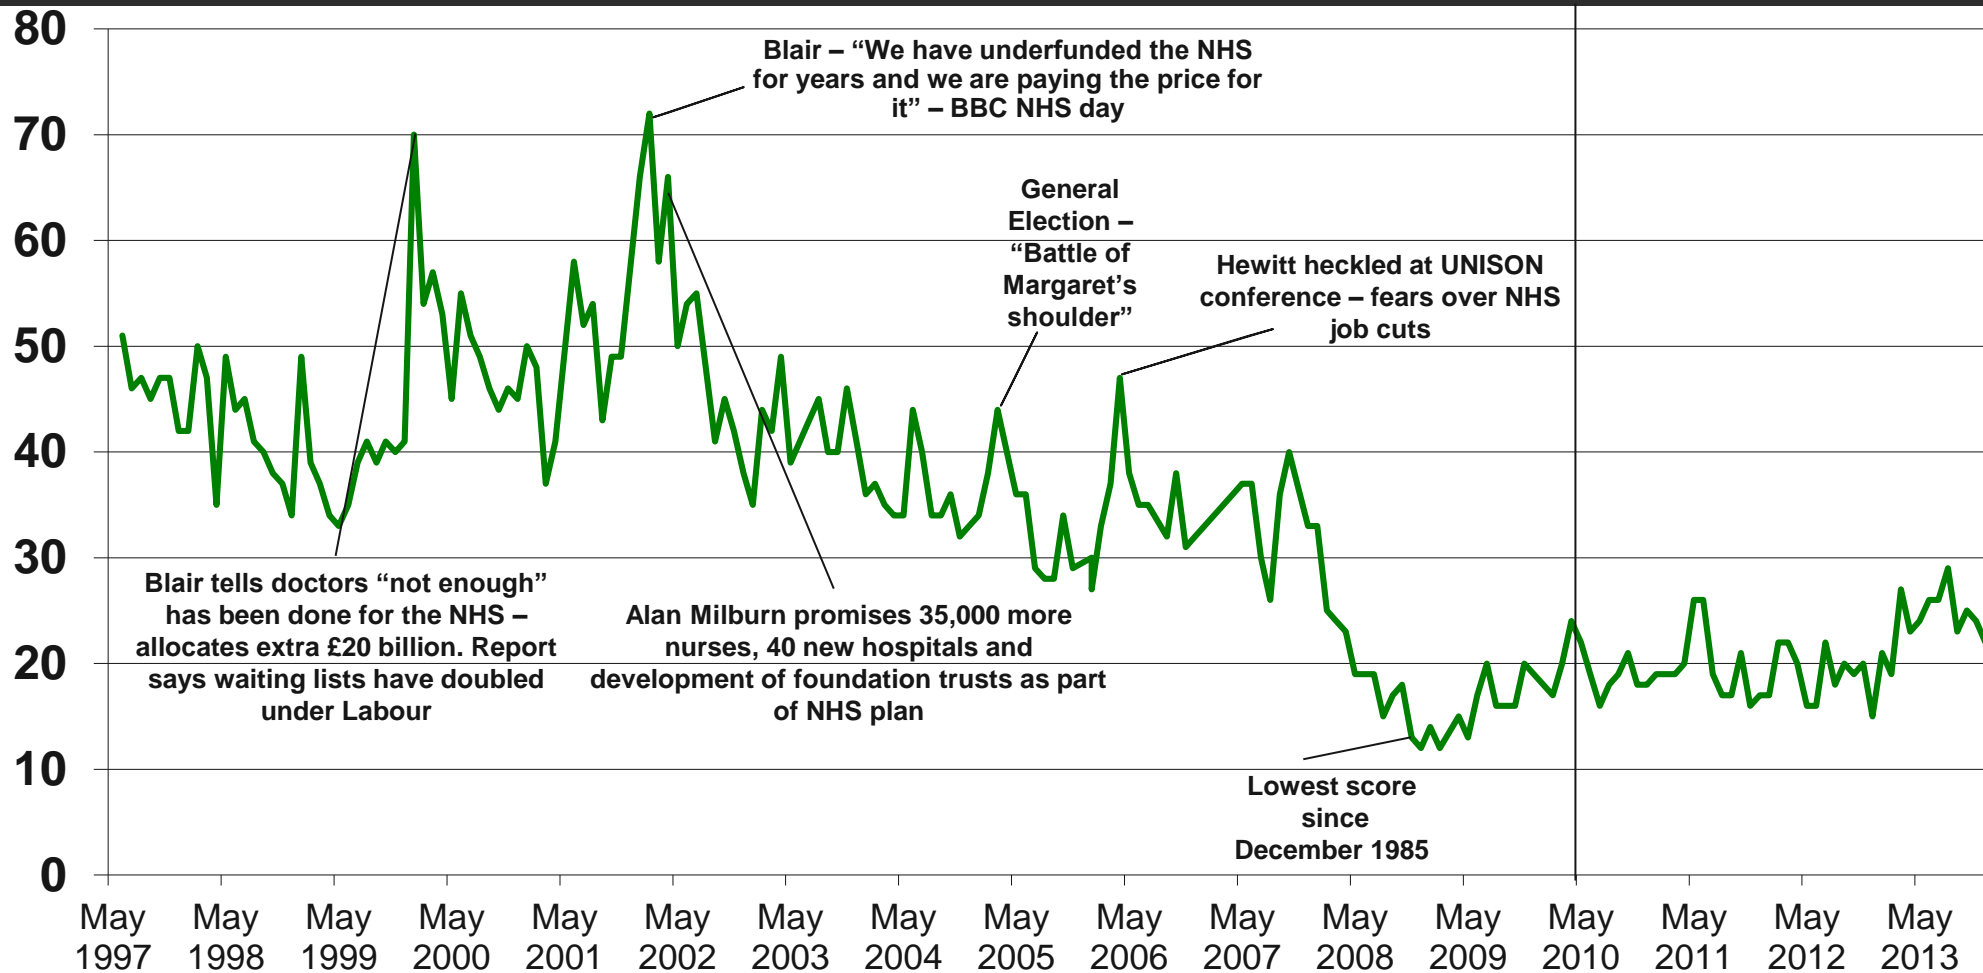

Source: Ipsos MORI Issues Index

Issues Facing Britain: Crime / Law & Order / Violence / Vandalism / ASB

What do you see as the most/other important issues facing Britain today?

Cameron becomes PM

Base: representative sample of c.1,000 British adults age 18+ each month, interviewed face-to-face in home

Source: Ipsos MORI Issues Index

Issues Facing Britain: NHS / Hospitals / Healthcare

What do you see as the most/other important issues facing Britain today?

Cameron becomes PM

Base: representative sample of c.1,000 British adults age 18+ each month, interviewed face-to-face in home