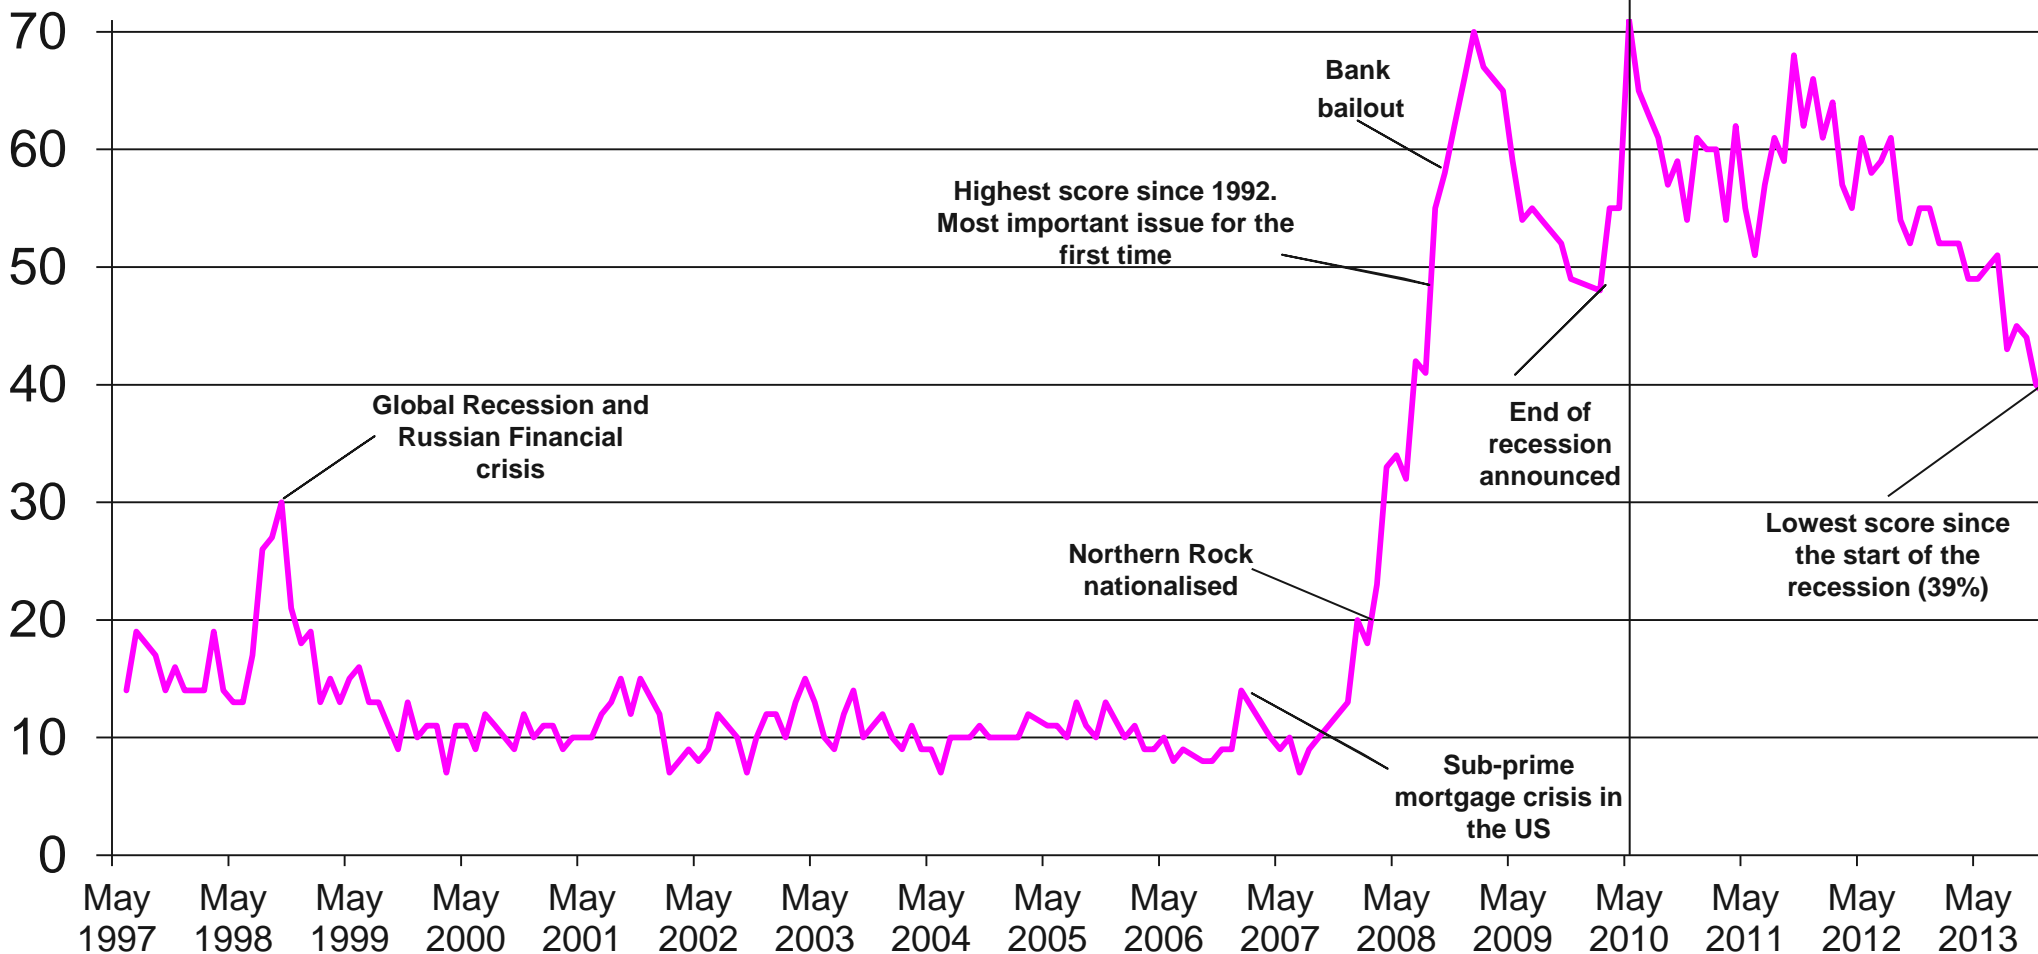

Issues Facing Britain: Economy / Economic situation

What do you see as the most/other important issues facing Britain today?

Cameron becomes PM

Base: representative sample of c.1,000 British adults age 18+ each month, interviewed face-to-face in home

Source: Ipsos MORI Issues Index