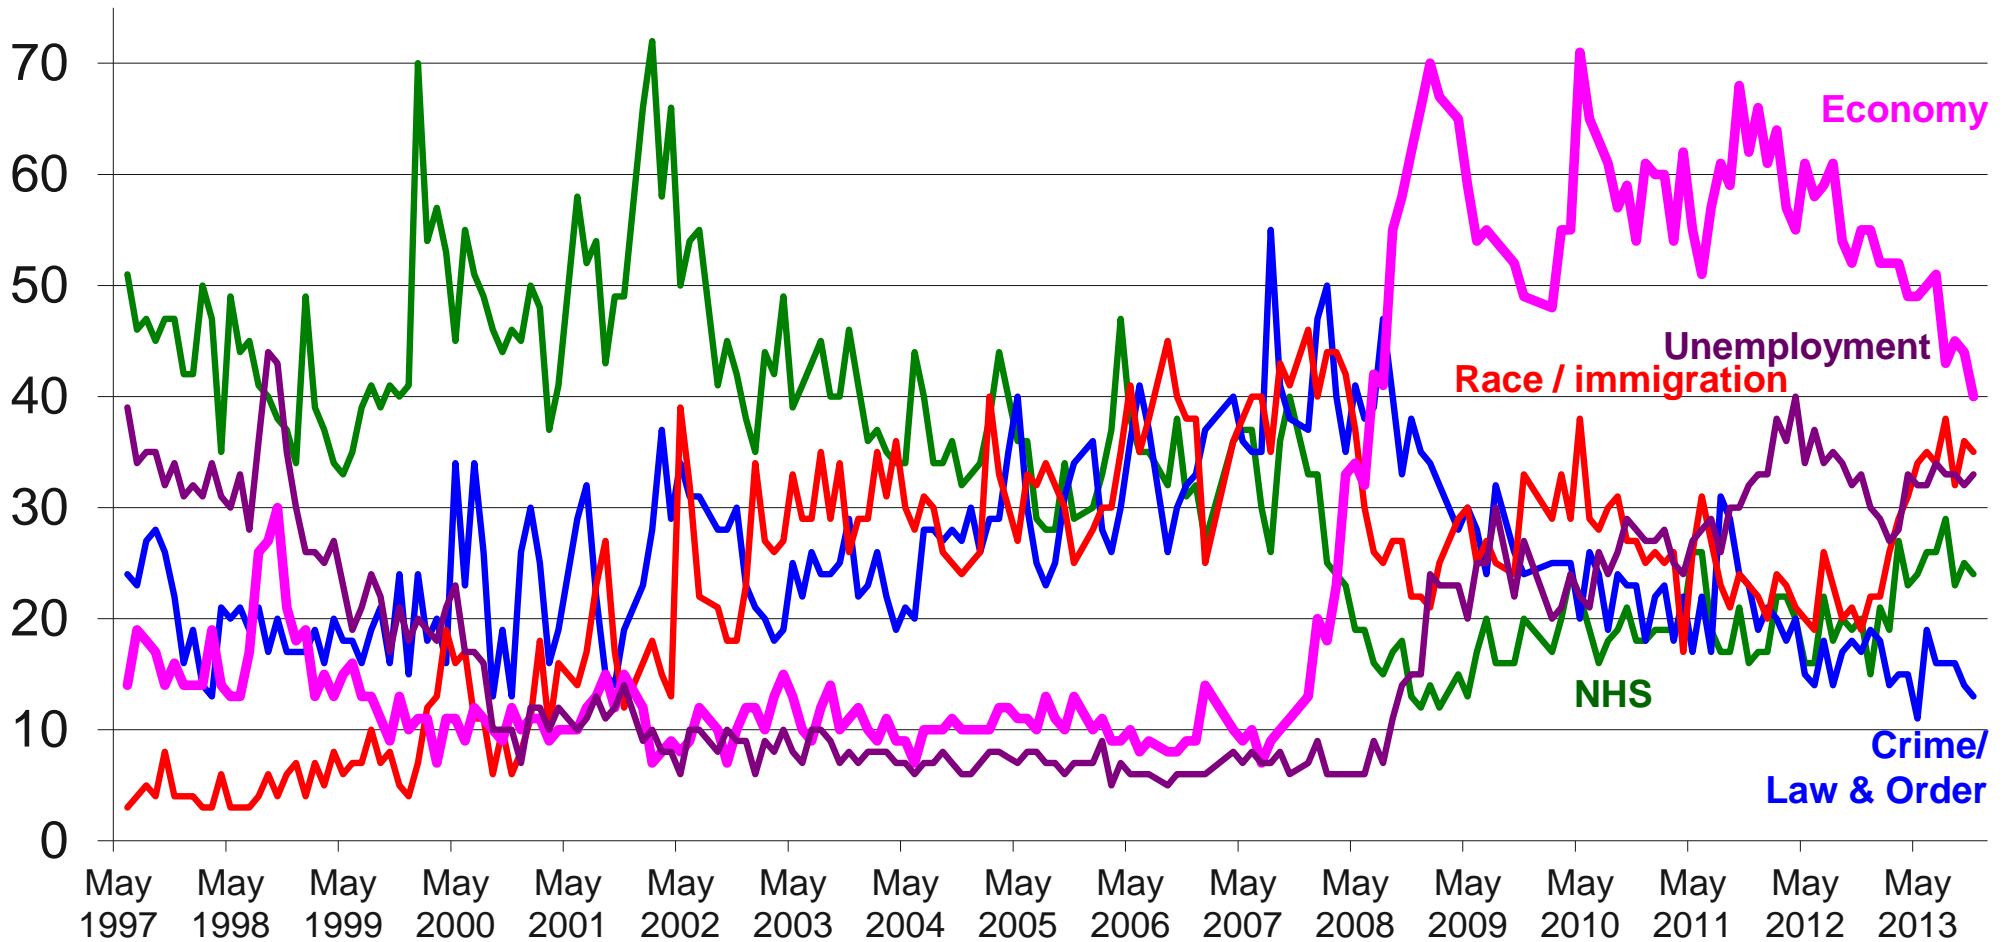

Ipsos MORI Issues Index December 2013

Ipsos MORI

Contacts: Gideon.Skinner@ipsos.com
Jerry.Latter@ipsos.com
020 7347 3000

Issues Facing Britain: December

What do you see as the most/other important issues facing Britain today?

Base: 980 British adults 18+, 29th November - 5th December 2013

Source: Ipsos MORI Issues Index

Issues Facing Britain: Long Term Trends

What do you see as the most/other important issues facing Britain today?

Base: representative sample of c.1,000 British adults age 18+ each month, interviewed face-to-face in home

Source: Ipsos MORI Issues Index

Issues Facing Britain: Economy / Economic situation

What do you see as the most/other important issues facing Britain today?