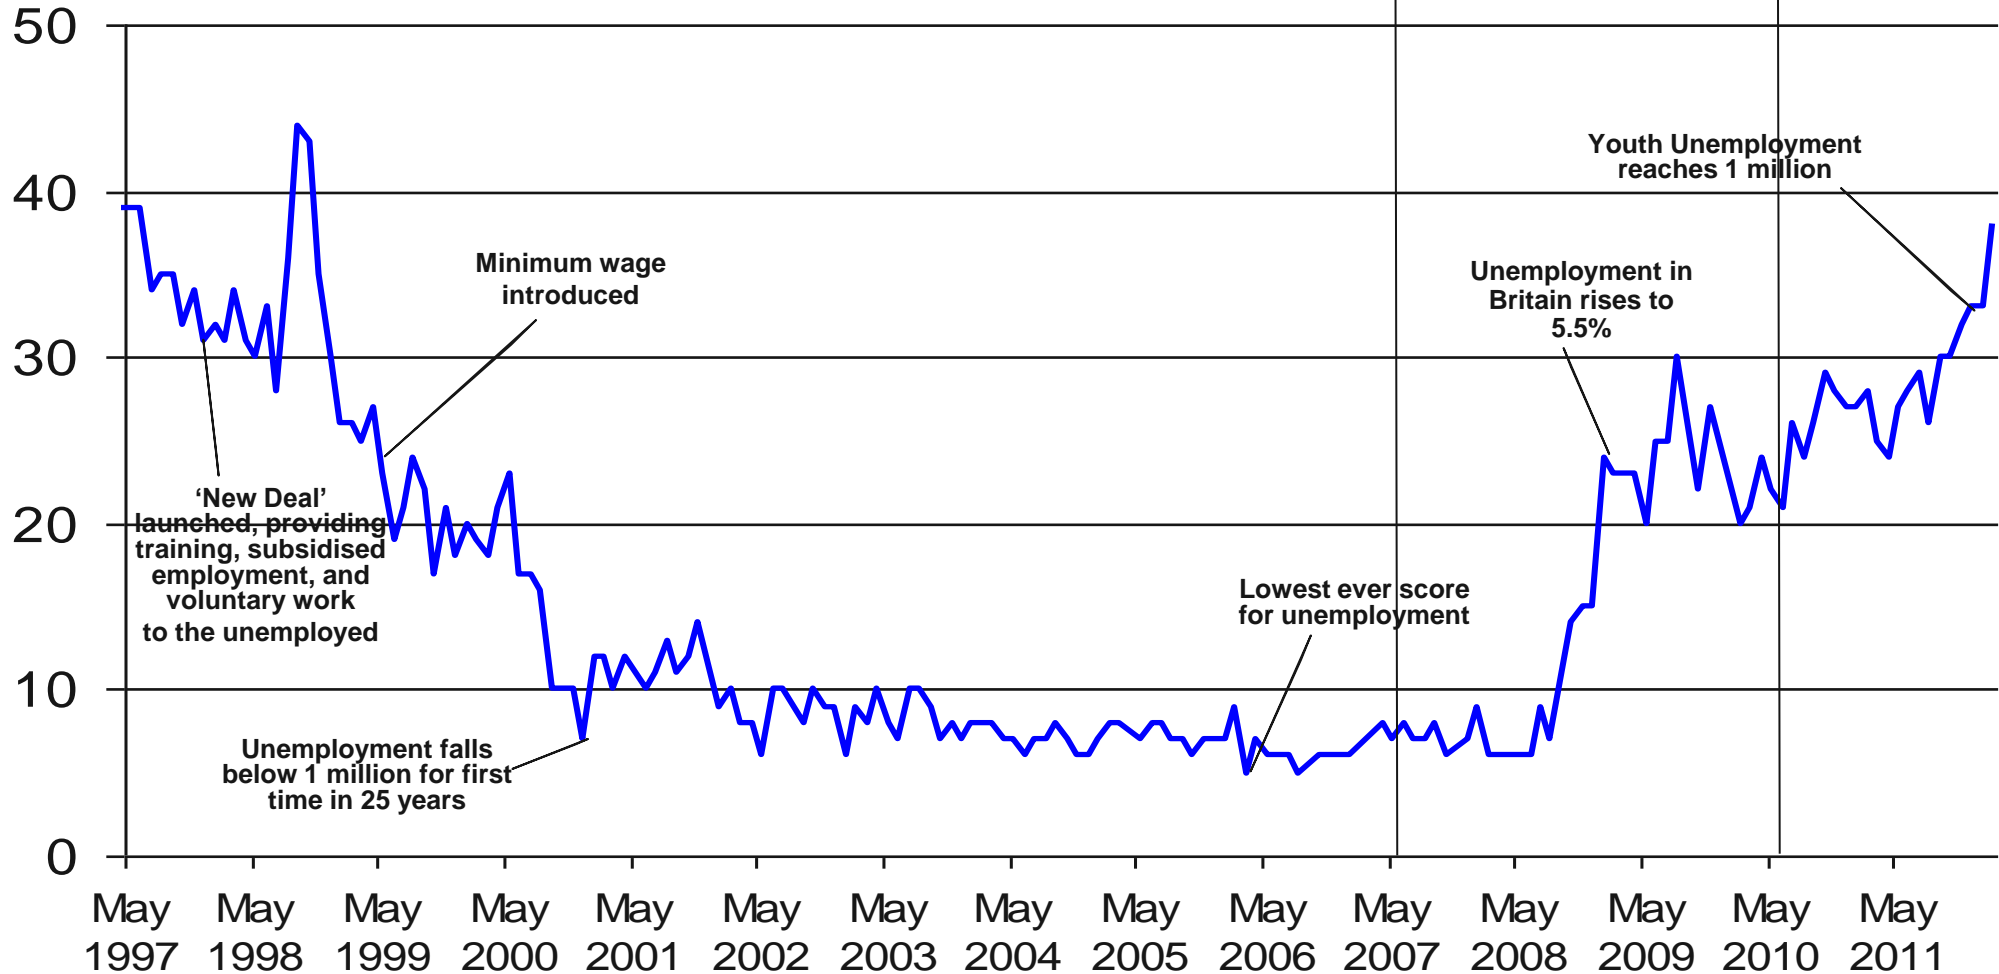

Issues Facing Britain: Unemployment | Factory closure | Lack of industry

What do you see as the most/other important issues facing Britain today?

Brown becomes
PM

Cameron becomes
PM

Base: representative sample of c.1,000 British adults age 18+ each month, interviewed face-to-face in home

Source: Ipsos MORI Issues Index