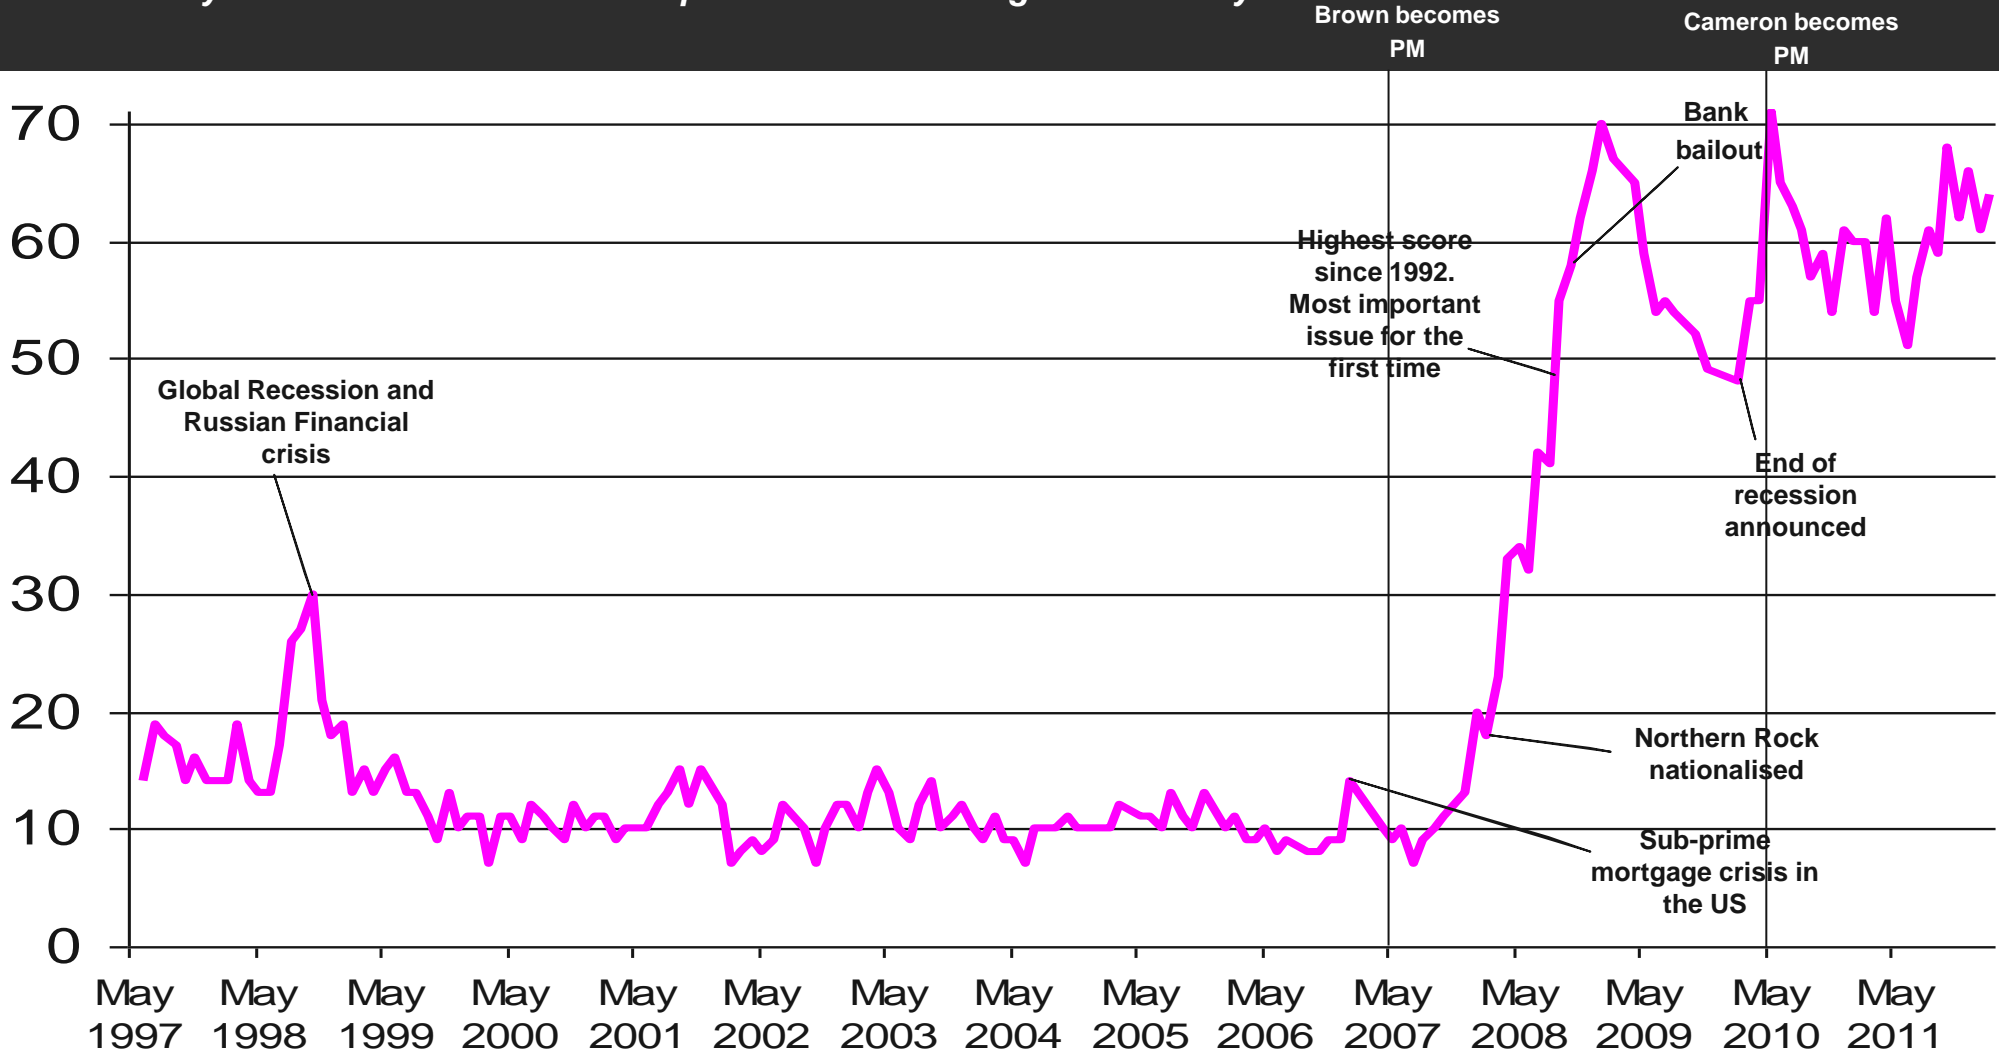

Issues Facing Britain: Economy | Economic situation

What do you see as the most/other important issues facing Britain today?

Base: representative sample of c.1,000 British adults age 18+ each month, interviewed face-to-face in home

Source: Ipsos MORI Issues Index