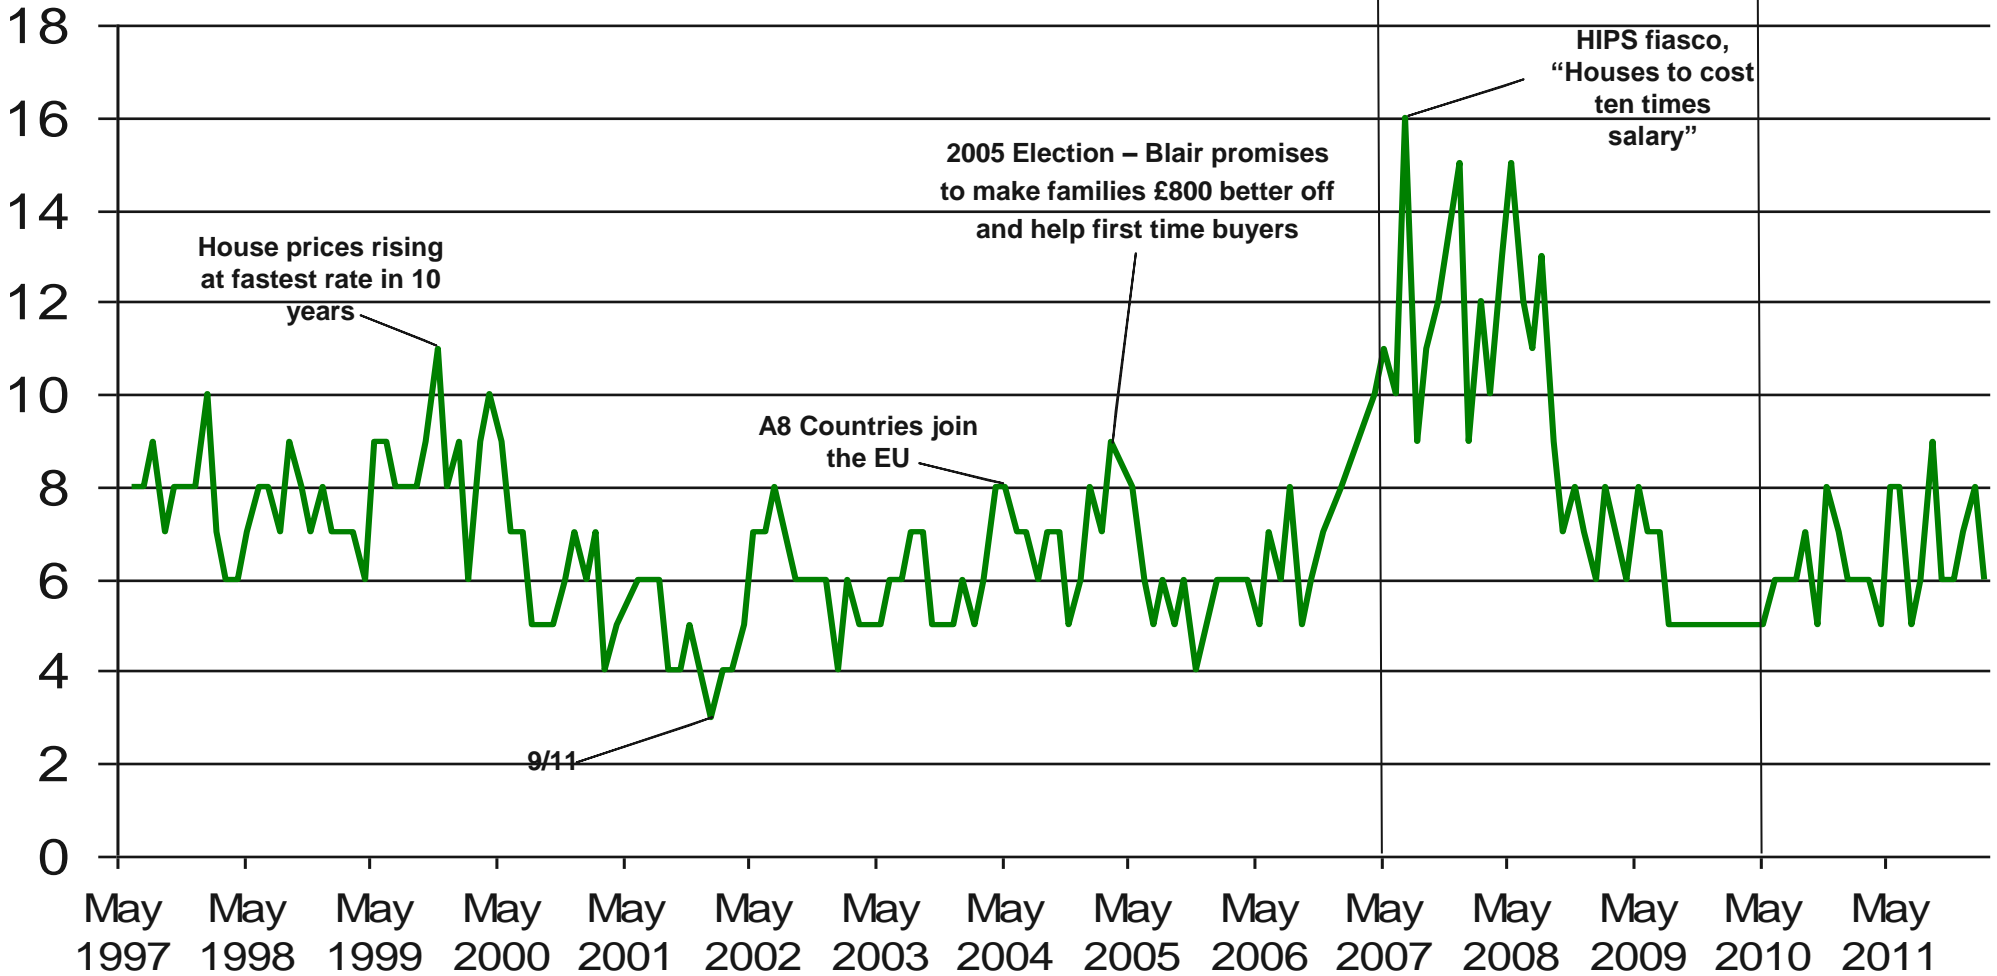

Issues Facing Britain: Housing

What do you see as the most/other important issues facing Britain today?

Base: representative sample of c.1,000 British adults age 18+ each month, interviewed face-to-face in home

Source: Ipsos MORI Issues Index