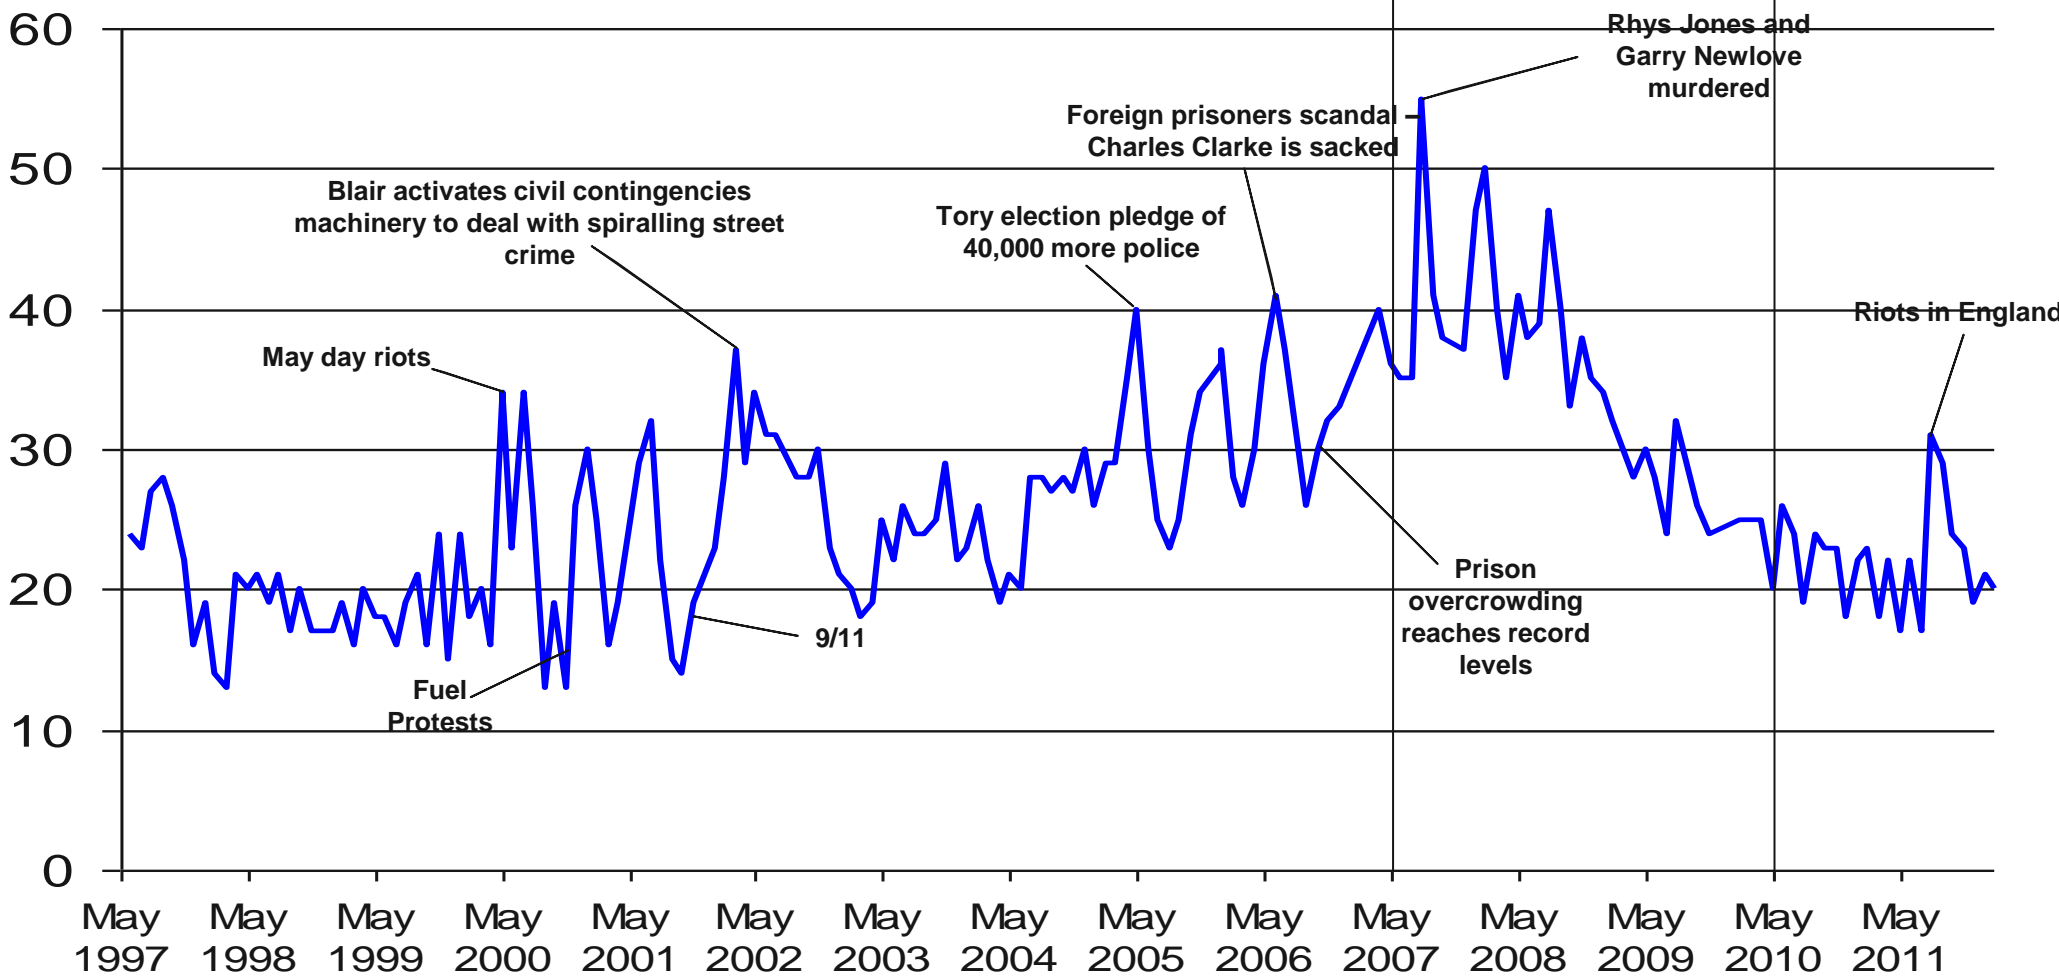

Issues Facing Britain: Crime / Law & Order / Violence / Vandalism / ASB

What do you see as the most/other important issues facing Britain today?

Brown becomes PM

Cameron becomes PM

Base: representative sample of c.1,000 British adults age 18+ each month, interviewed face-to-face in home

Source: Ipsos MORI Issues Index