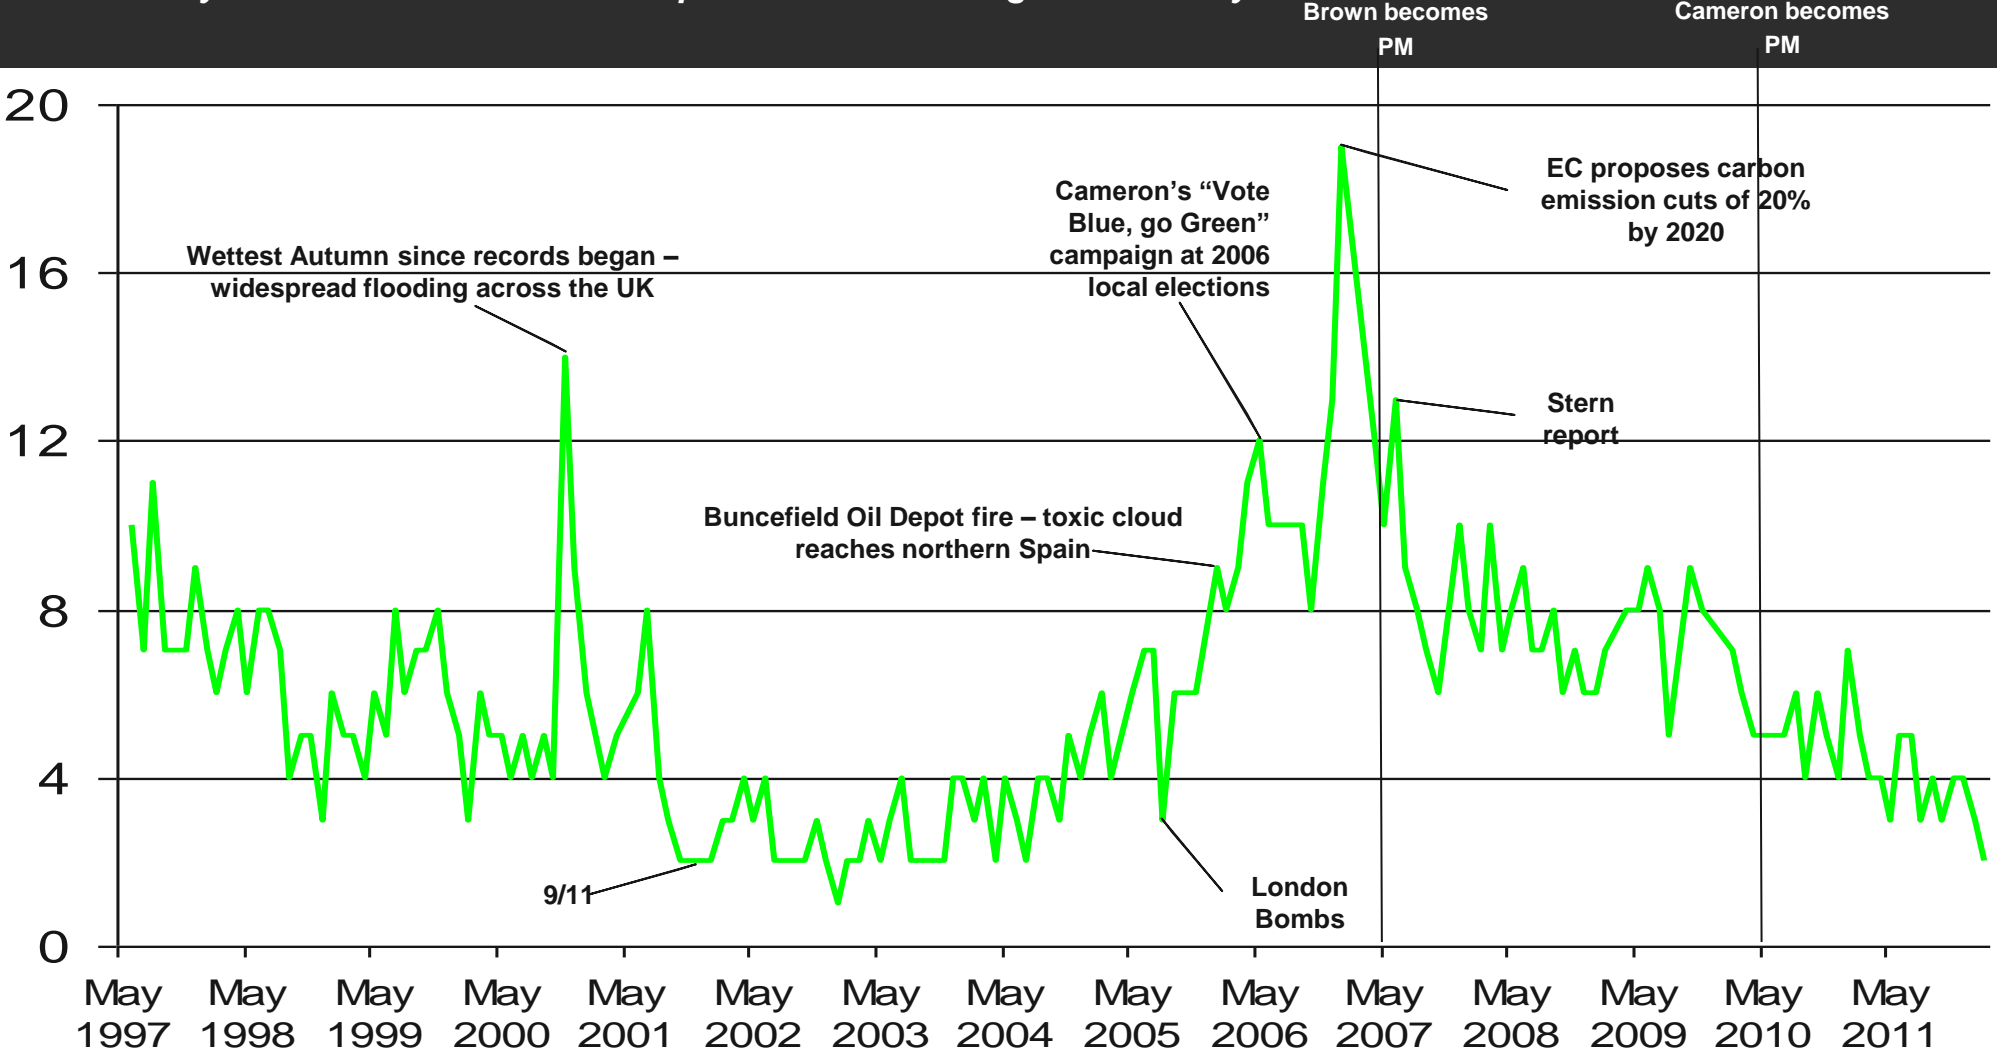

Issues Facing Britain: Pollution / Environment

What do you see as the most/other important issues facing Britain today?

Base: representative sample of c.1,000 British adults age 18+ each month, interviewed face-to-face in home

Source: Ipsos MORI Issues Index