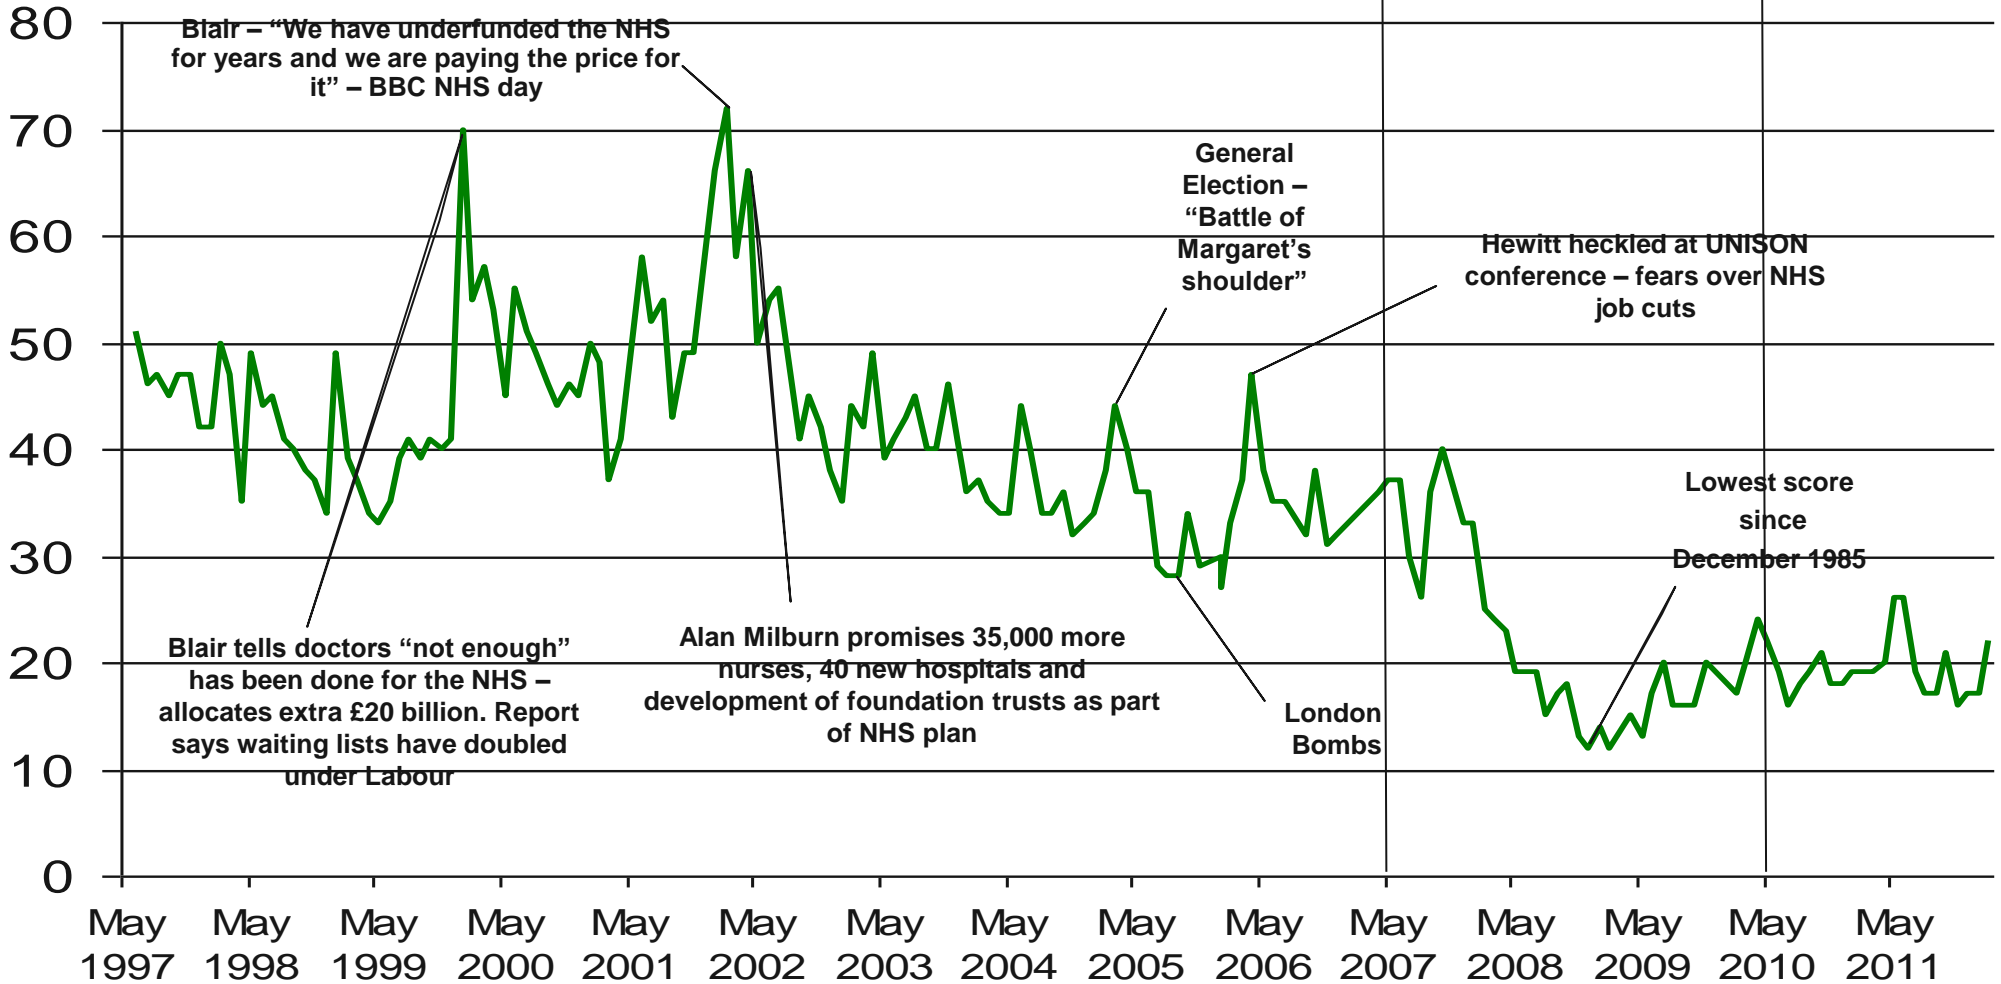

Issues Facing Britain: NHS | Hospitals | Healthcare

What do you see as the most/other important issues facing Britain today?

Brown becomes PM

Cameron becomes PM

Base: representative sample of c.1,000 British adults age 18+ each month, interviewed face-to-face in home

Source: Ipsos MORI Issues Index