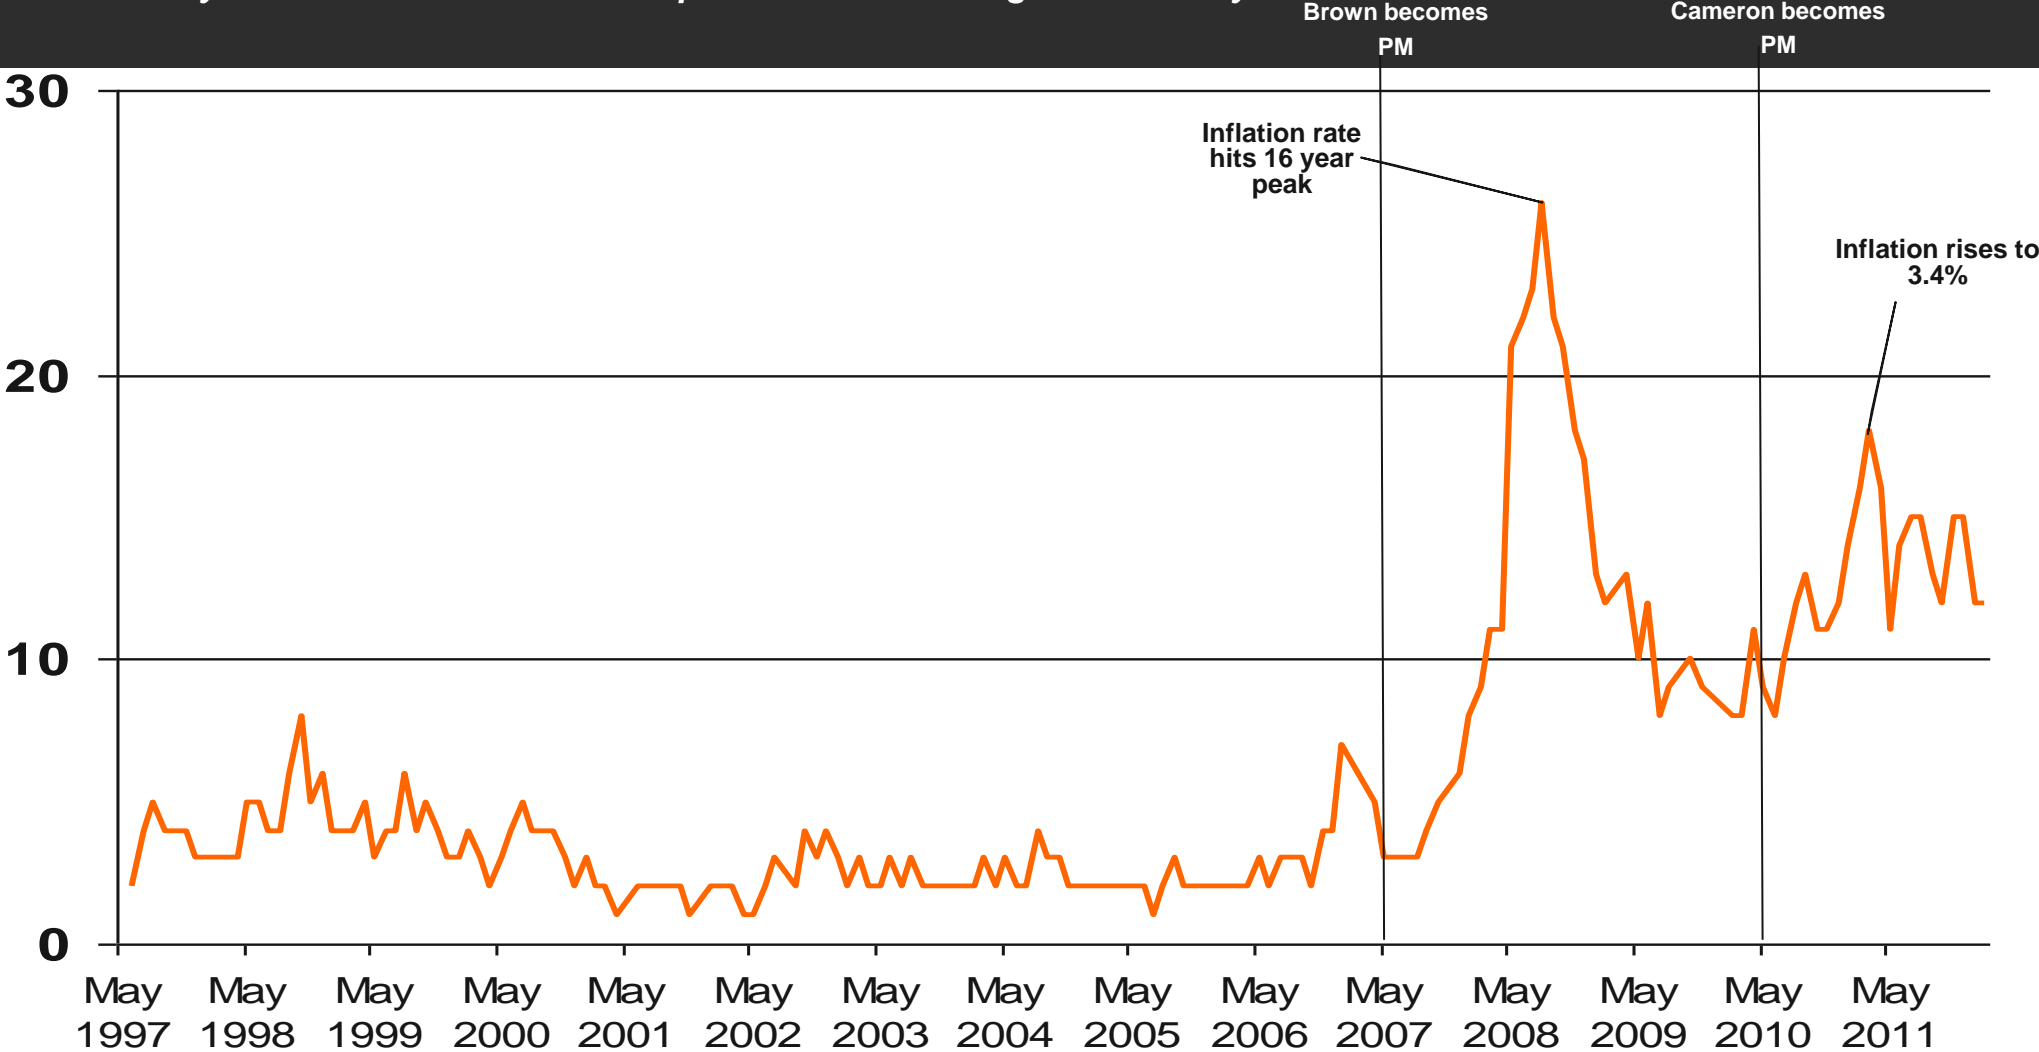

Issues Facing Britain: Inflation/Prices

What do you see as the most/other important issues facing Britain today?

Base: representative sample of c.1,000 British adults age 18+ each month, interviewed face-to-face in home

Source: Ipsos MORI Issues Index