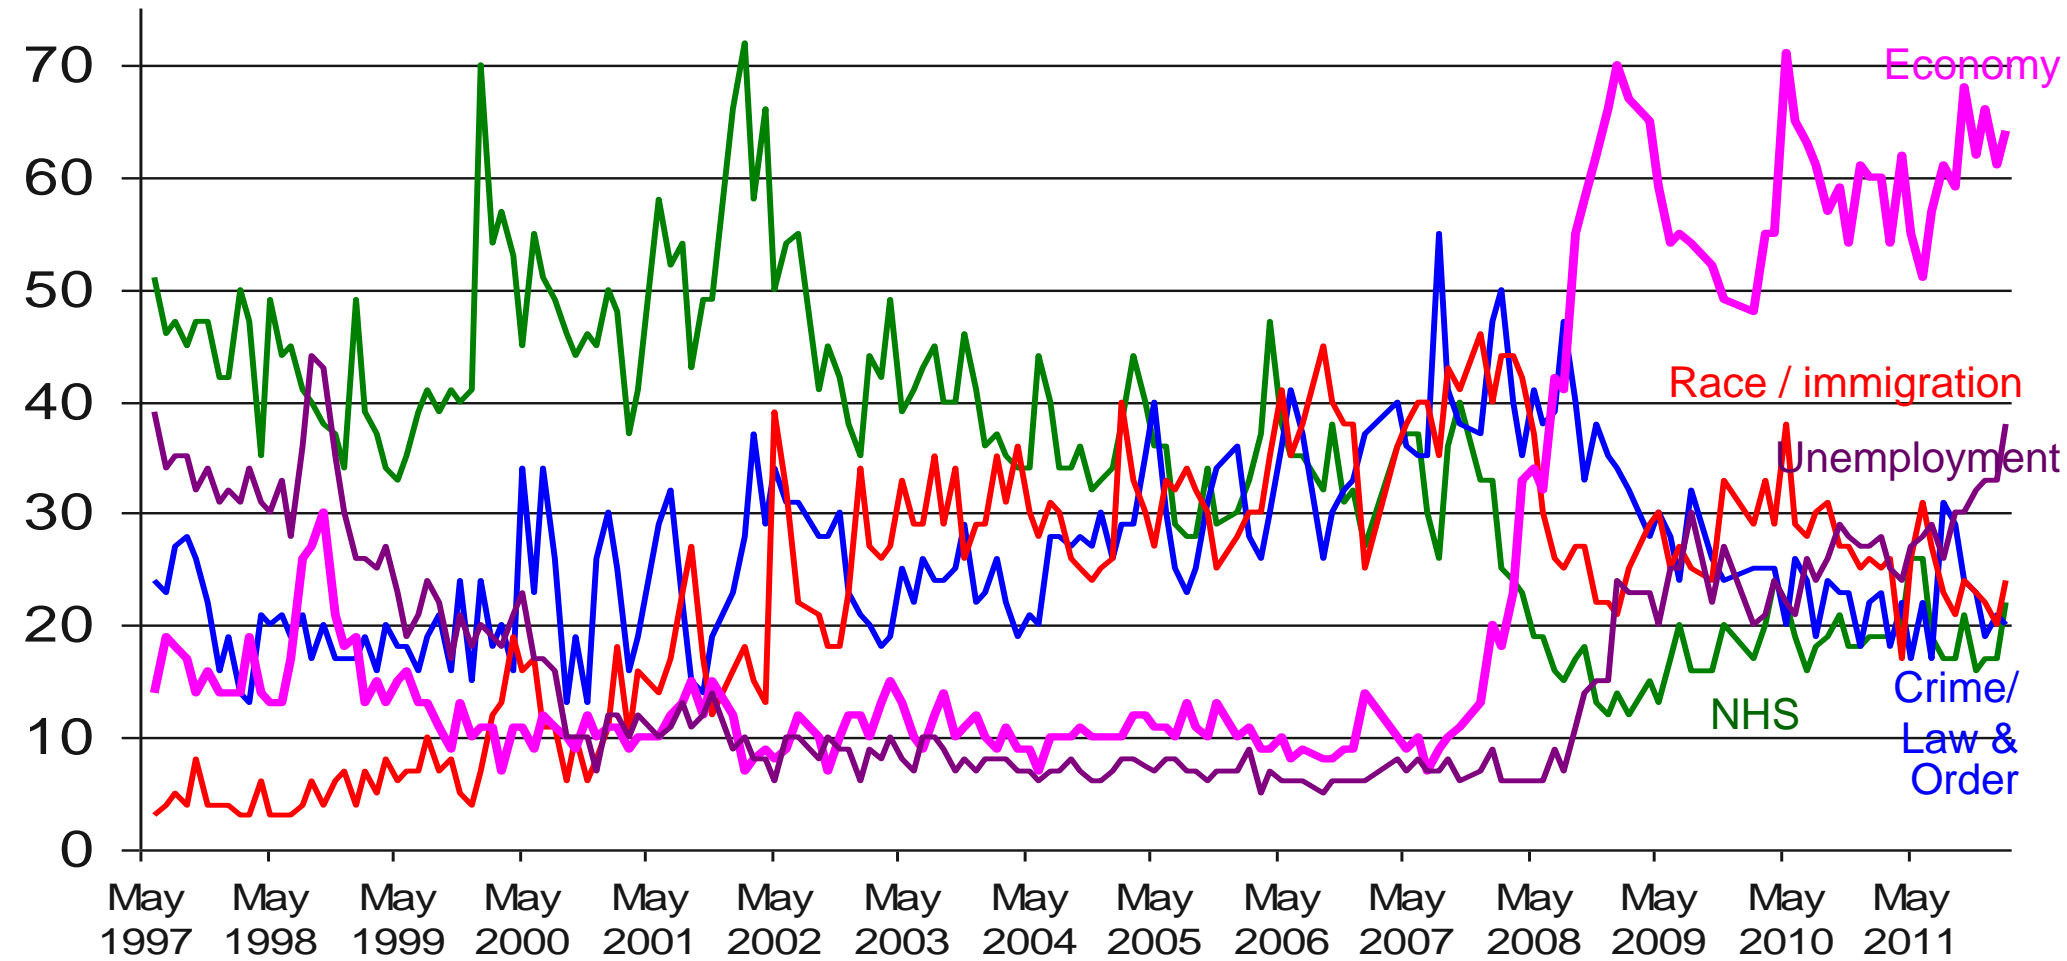

# Issues Facing Britain: February

What do you see as the most/other important issues facing Britain today?

What do you see as other important issues facing Britain today?

Base: representative sample of c.1,000 British adults age 18+ each month, interviewed face-to-face in home

Source: Ipsos MORI Issues Index

# Issues Facing Britain: Long Term Trends

What do you see as the most/other important issues facing Britain today?

Base: representative sample of c.1,000 British adults age 18+ each month, interviewed face-to-face in home