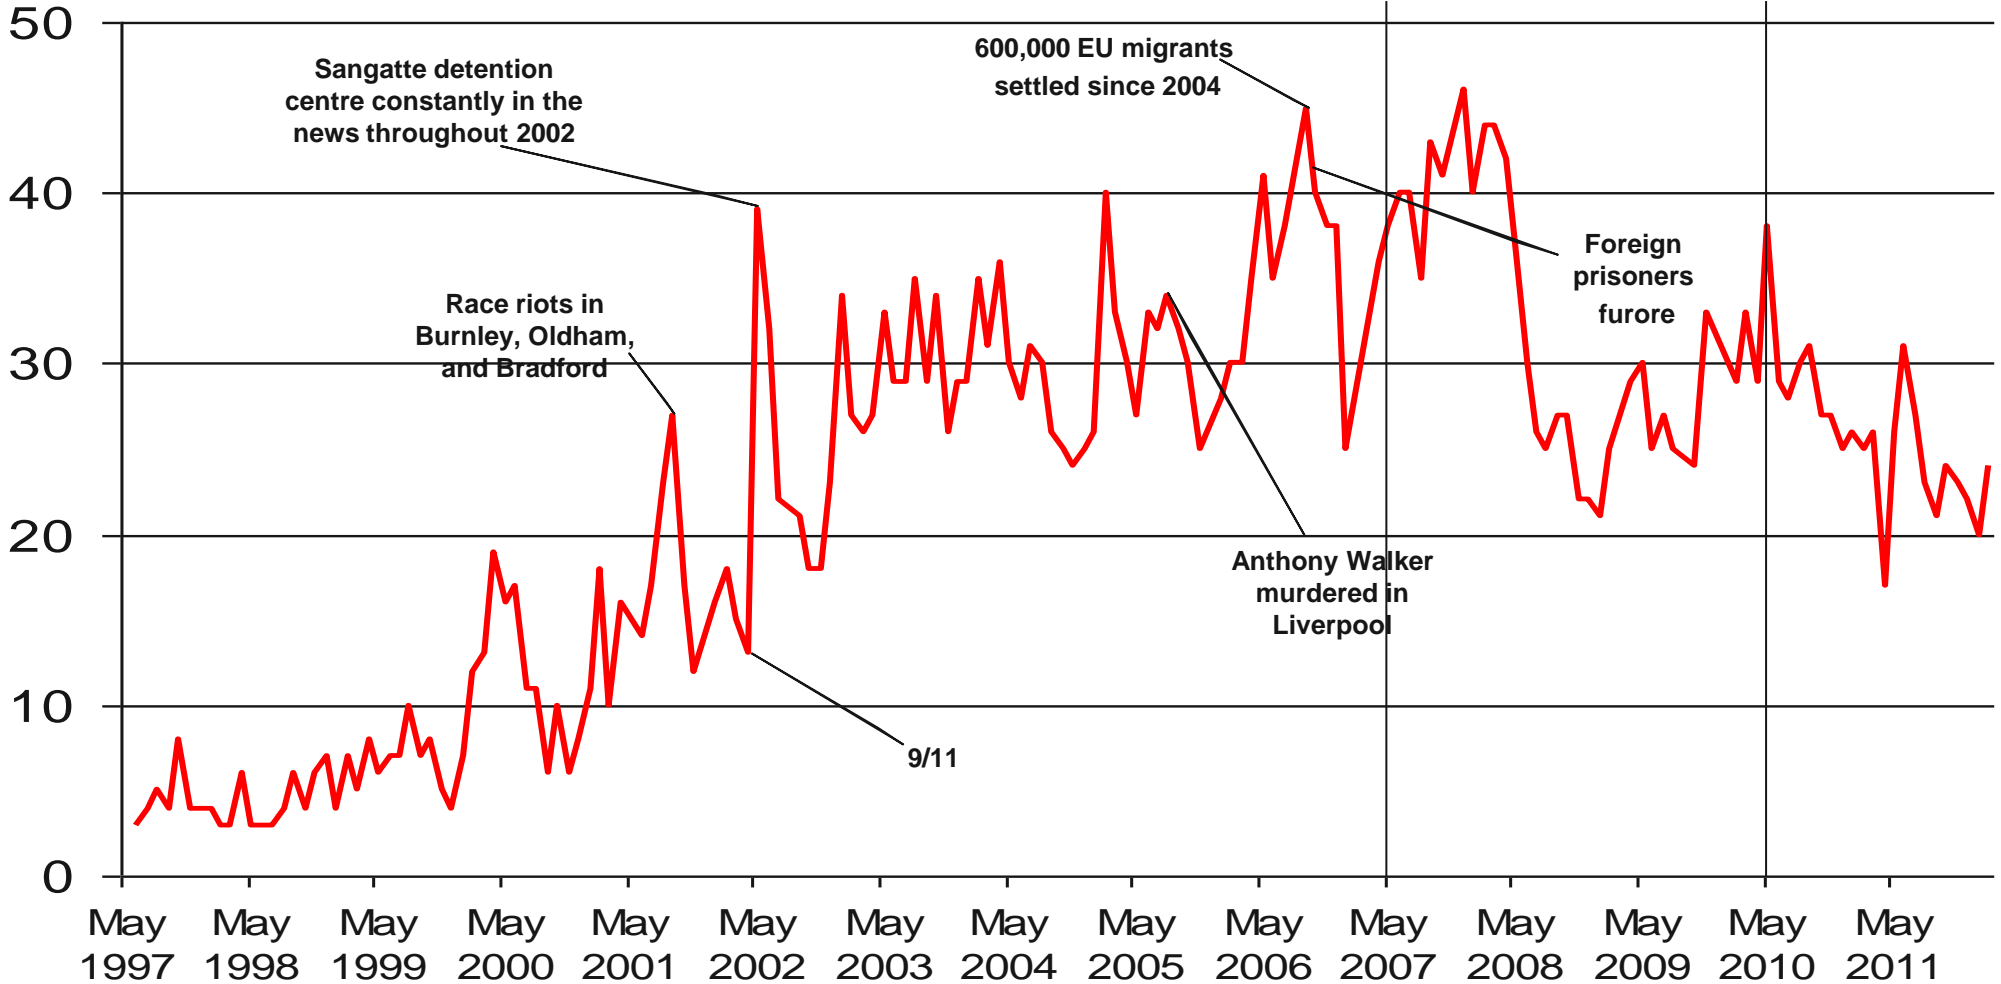

# Issues Facing Britain: Economy | Economic situation

What do you see as the most/other important issues facing Britain today?

Base: representative sample of c.1,000 British adults age 18+ each month, interviewed face-to-face in home

Source: Ipsos MORI Issues Index

# Issues Facing Britain: Race Relations / Immigration / Immigrants

What do you see as the most/other important issues facing Britain today?

Brown becomes PM

Cameron becomes PM

Base: representative sample of c.1,000 British adults age 18+ each month, interviewed face-to-face in home