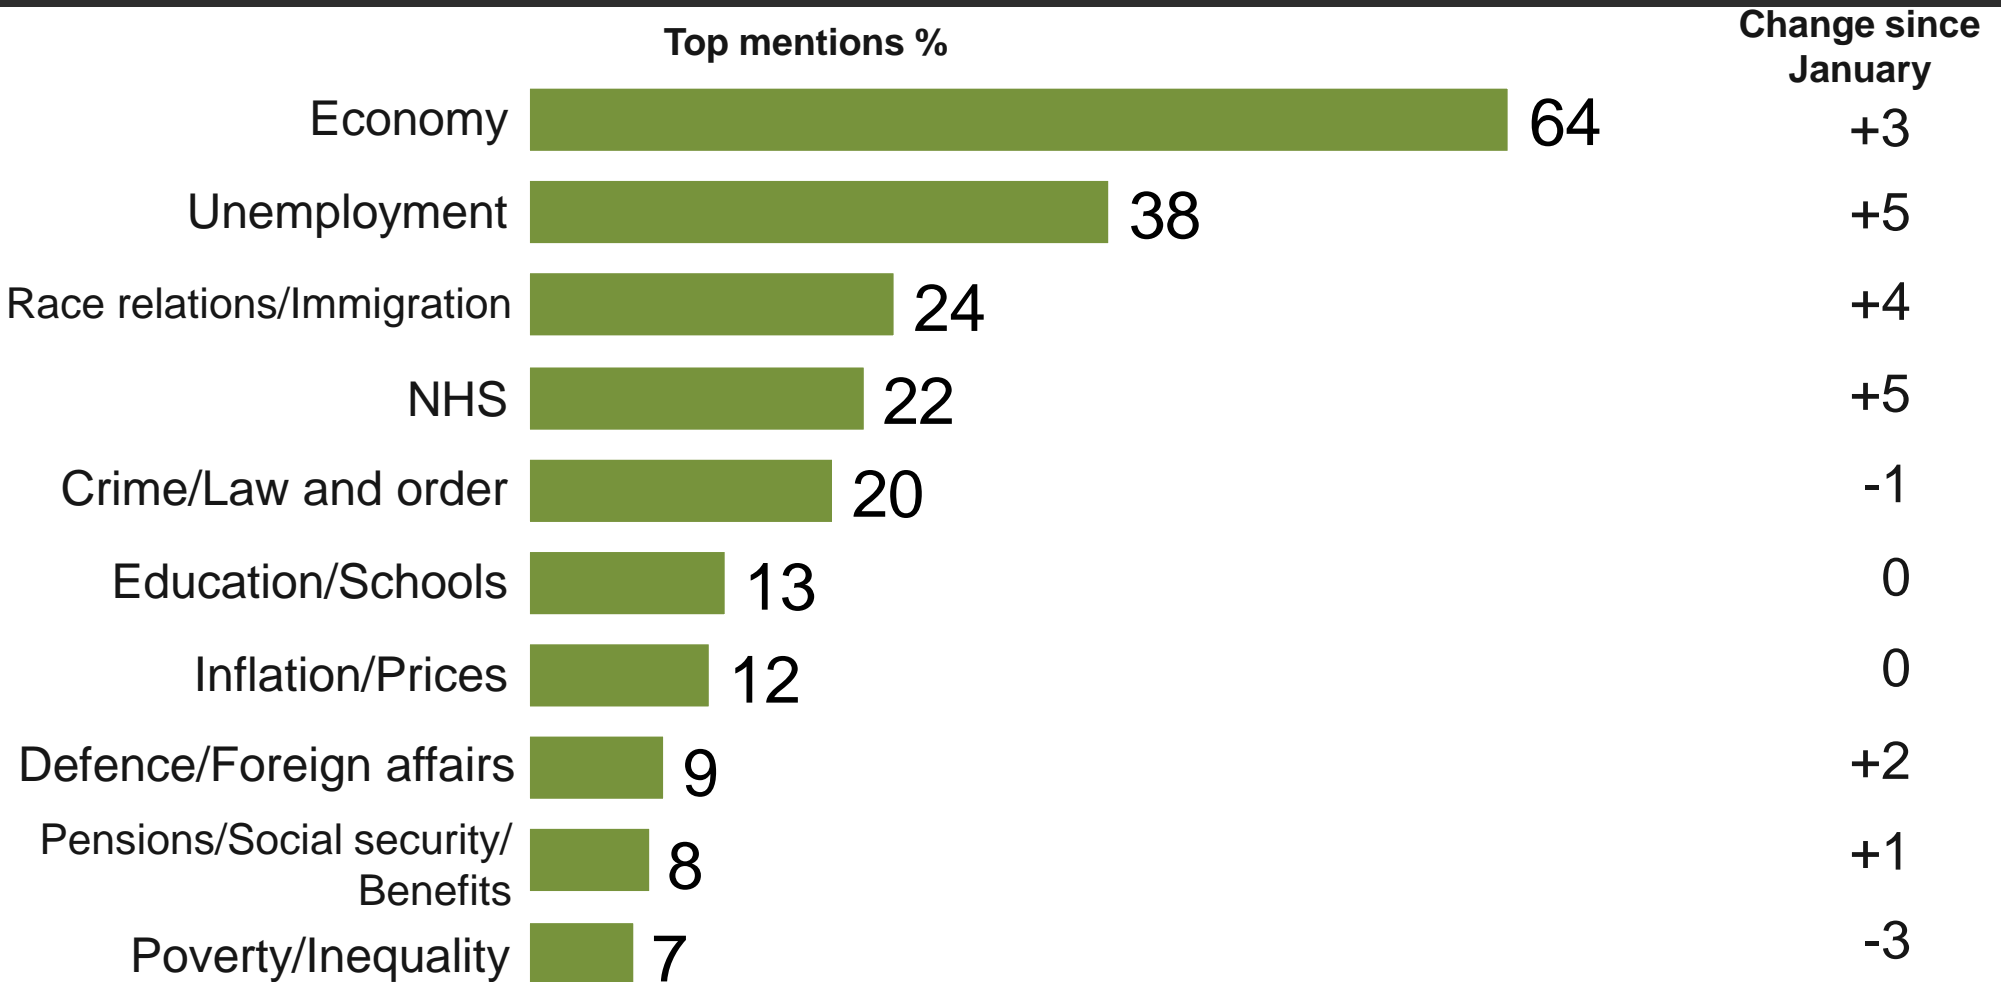

# Issues Facing Britain: February

What do you see as the most/other important issues facing Britain today?

What do you see as other important issues facing Britain today?

Base: representative sample of c.1,000 British adults age 18+ each month, interviewed face-to-face in home

# Issues Facing Britain: Long Term Trends

What do you see as the most/other important issues facing Britain today?

Base: representative sample of c.1,000 British adults age 18+ each month, interviewed face-to-face in home