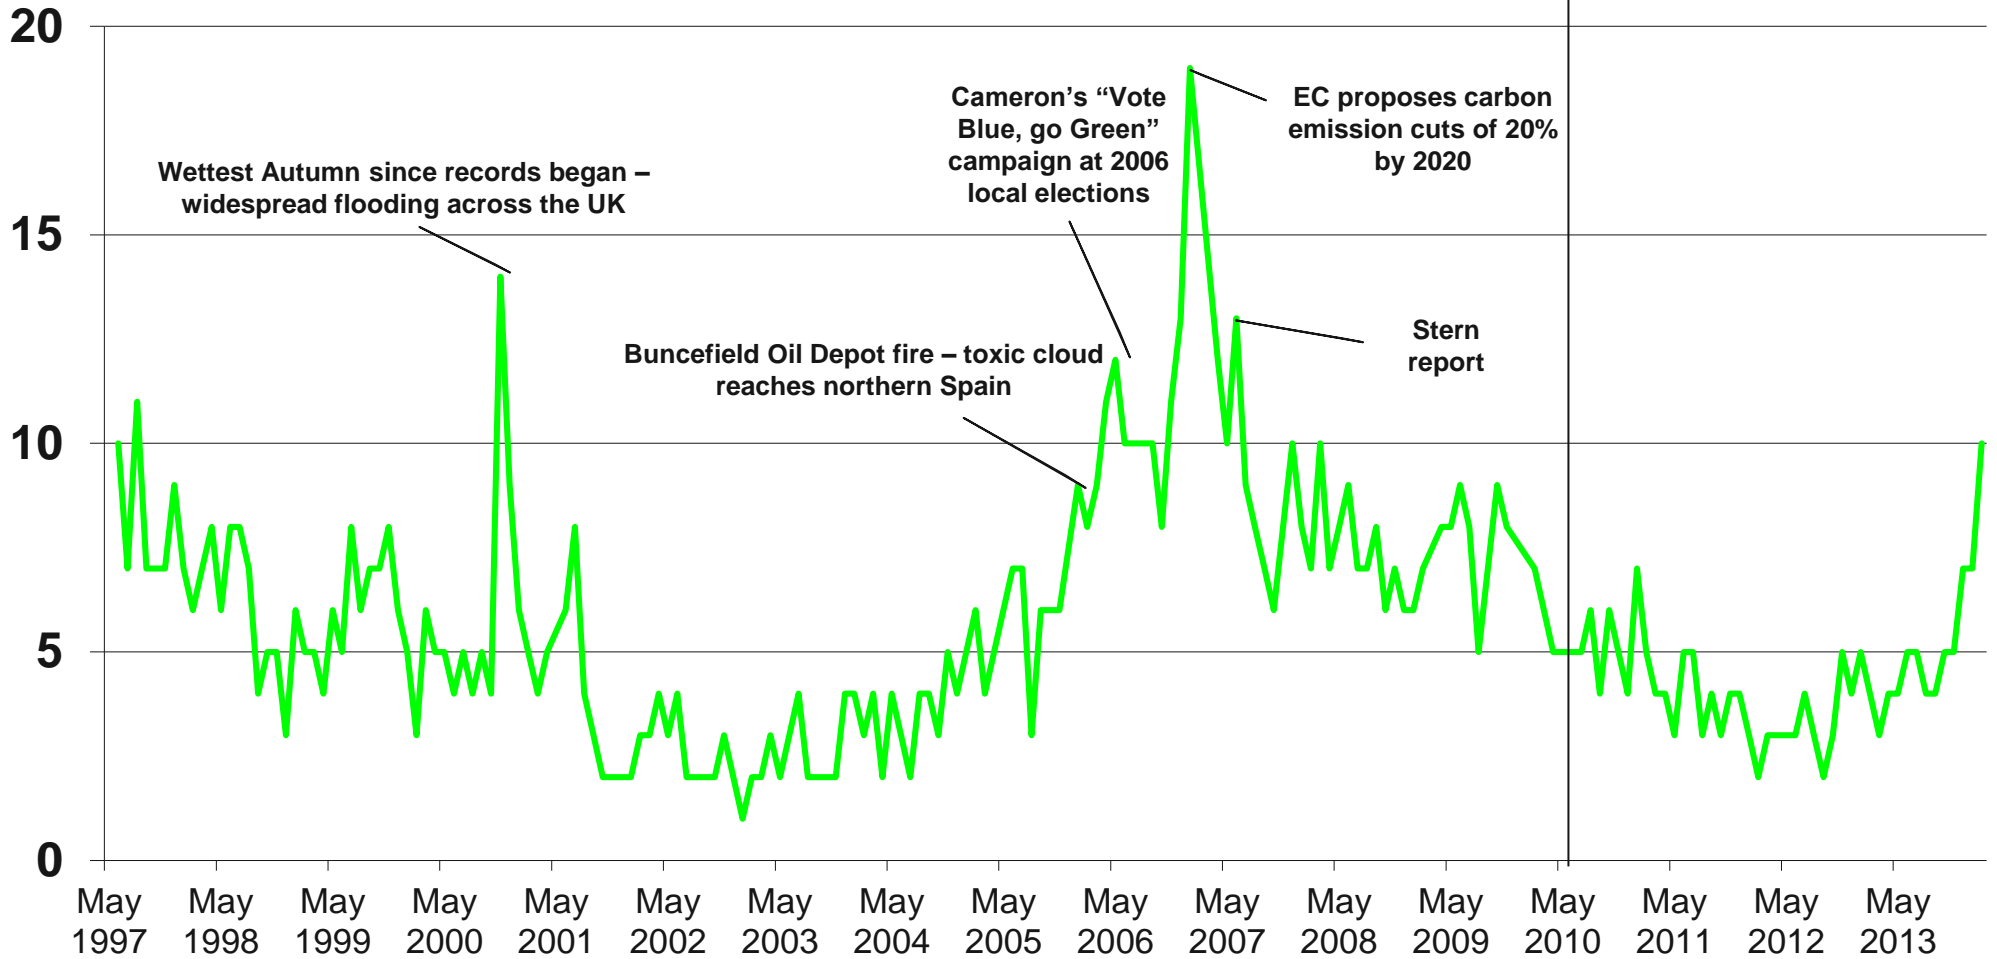

Issues Facing Britain: Pollution / Environment

What do you see as the most/other important issues facing Britain today?

Cameron becomes PM

Base: representative sample of c.1,000 British adults age 18+ each month, interviewed face-to-face in home

Source: Ipsos MORI Issues Index