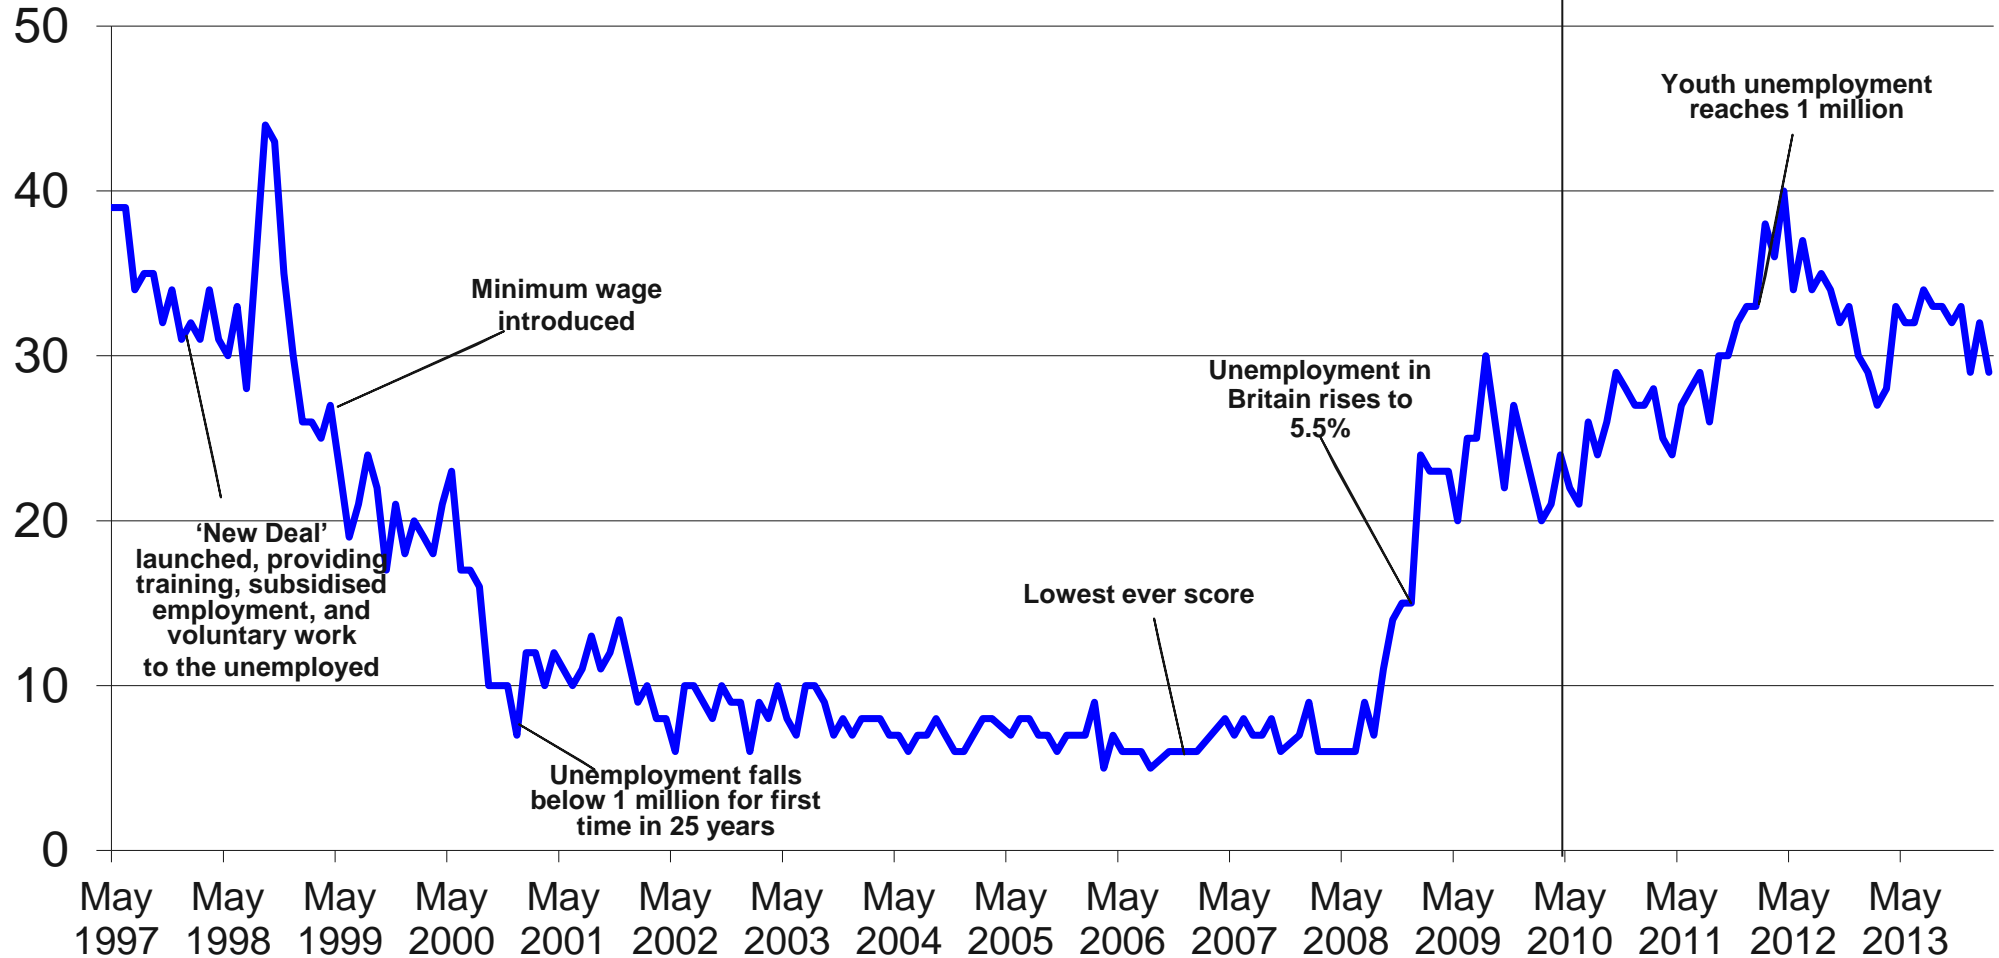

Issues Facing Britain: Unemployment / Factory closure / Lack of industry

What do you see as the most/other important issues facing Britain today?

Cameron becomes PM

Base: representative sample of c.1,000 British adults age 18+ each month, interviewed face-to-face in home

Source: Ipsos MORI Issues Index