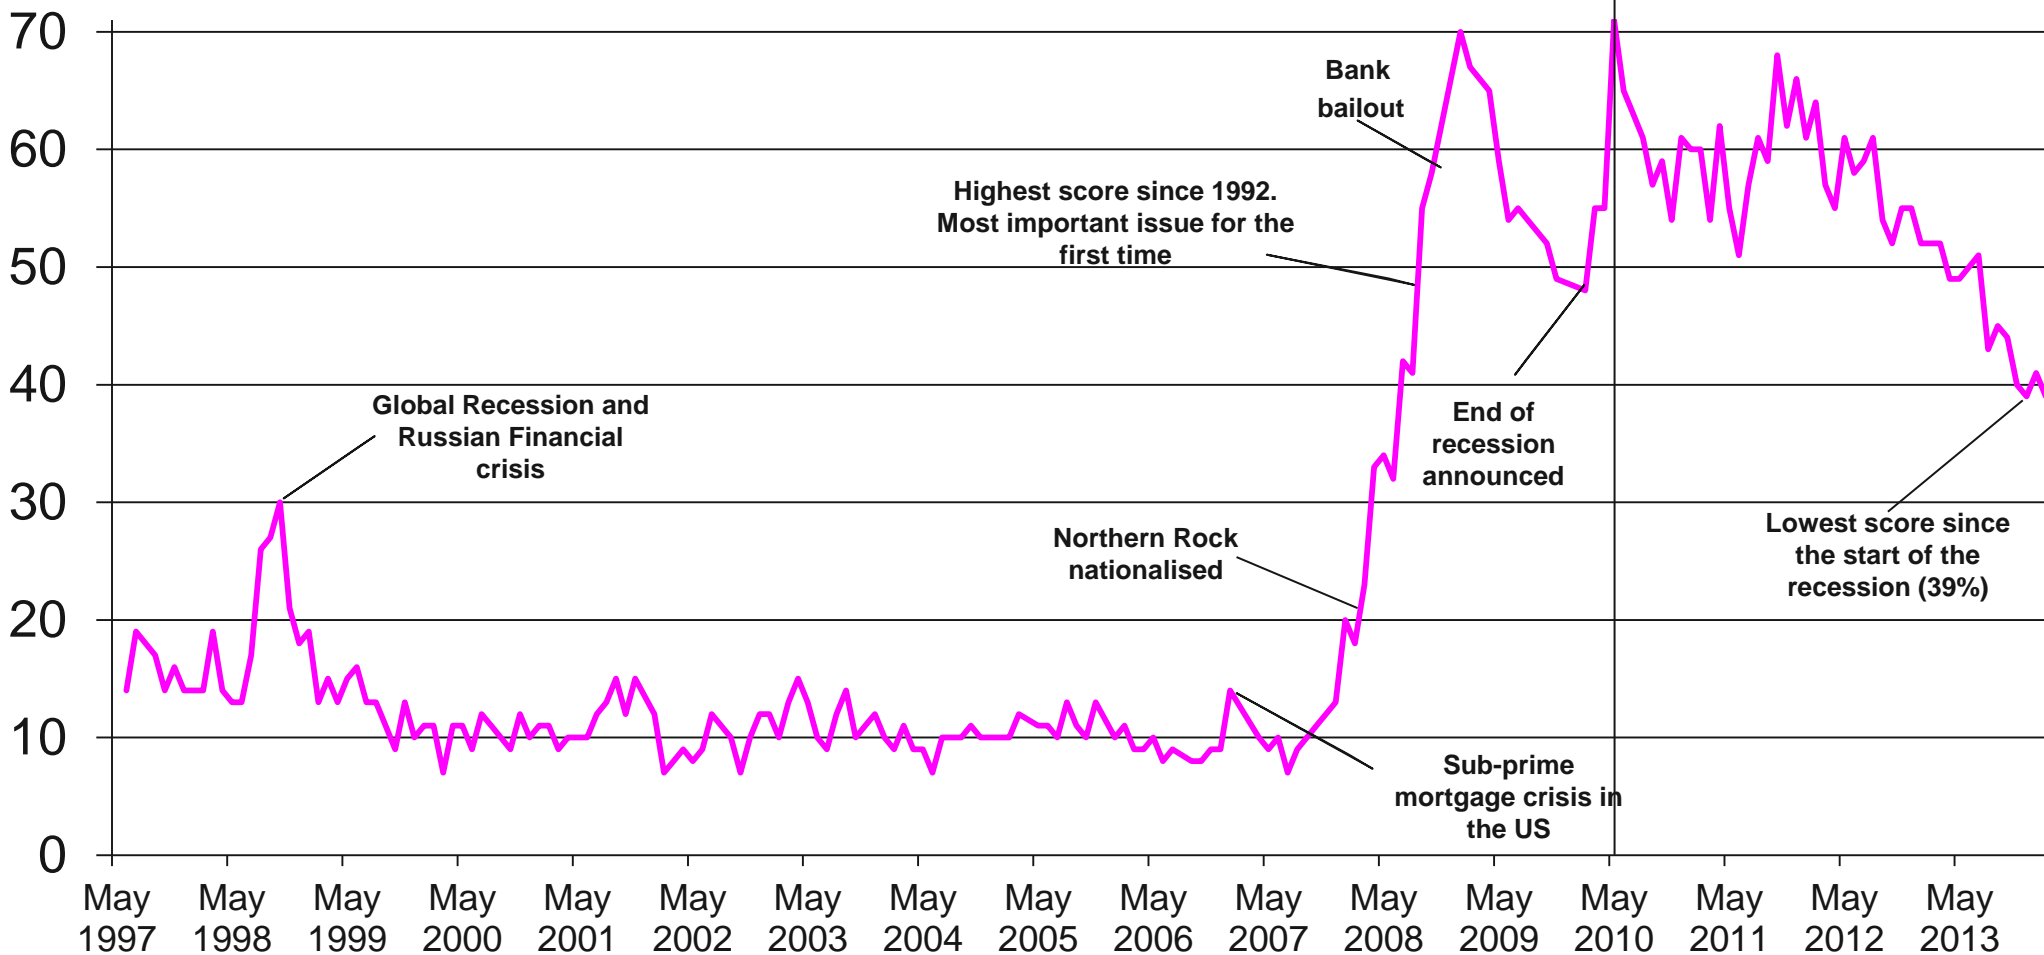

Issues Facing Britain: Economy / Economic situation

What do you see as the most/other important issues facing Britain today?

Cameron becomes PM

Base: representative sample of c.1,000 British adults age 18+ each month, interviewed face-to-face in home

Source: Ipsos MORI Issues Index