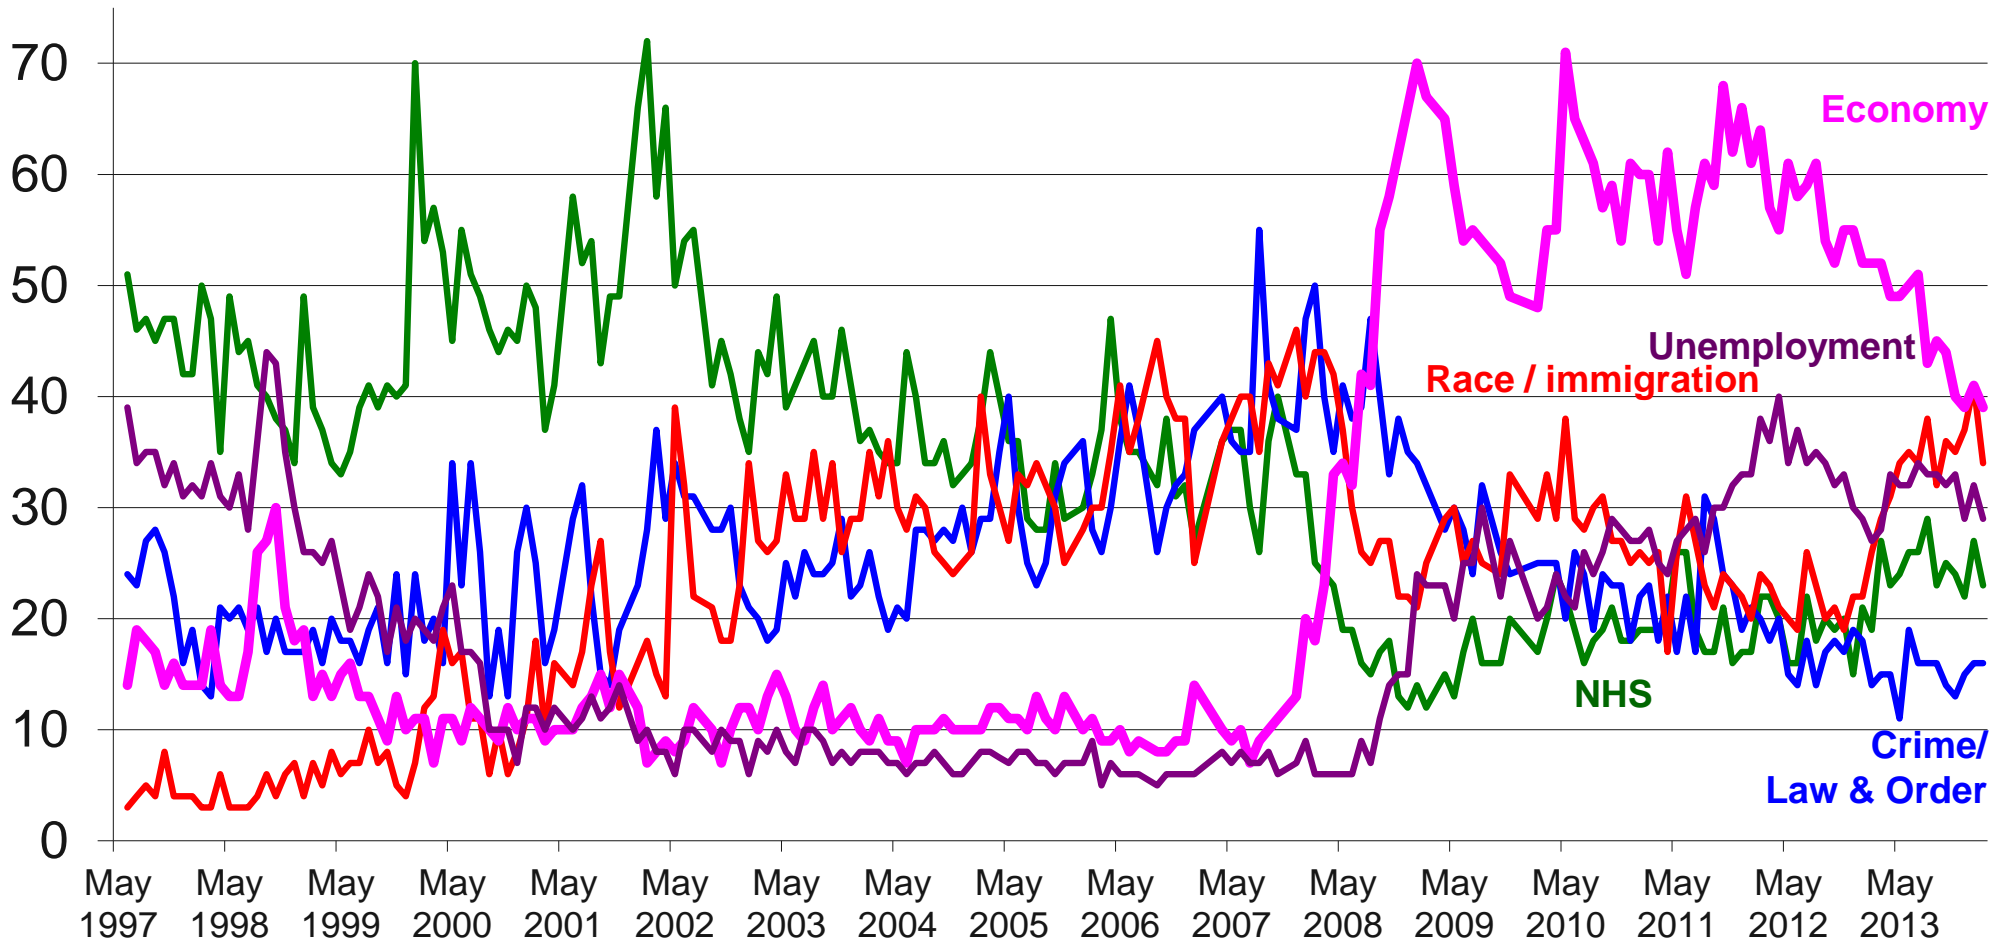

Ipsos MORI Issues Index February 2014

Ipsos MORI

Contacts: Gideon.Skinner@ipsos.com
Jerry.Latter@ipsos.com
020 7347 3000

Issues Facing Britain: February

What do you see as the most/other important issues facing Britain today?

Base: 968 British adults 18+, 31st January - 10th February 2014

Source: Ipsos MORI Issues Index

Issues Facing Britain: Long Term Trends

What do you see as the most/other important issues facing Britain today?

Base: representative sample of c.1,000 British adults age 18+ each month, interviewed face-to-face in home

Source: Ipsos MORI Issues Index

Issues Facing Britain: Economy / Economic situation

What do you see as the most/other important issues facing Britain today?

Cameron becomes PM

Base: representative sample of c.1,000 British adults age 18+ each month, interviewed face-to-face in home

Source: Ipsos MORI Issues Index

Issues Facing Britain: Race Relations / Immigration / Immigrants