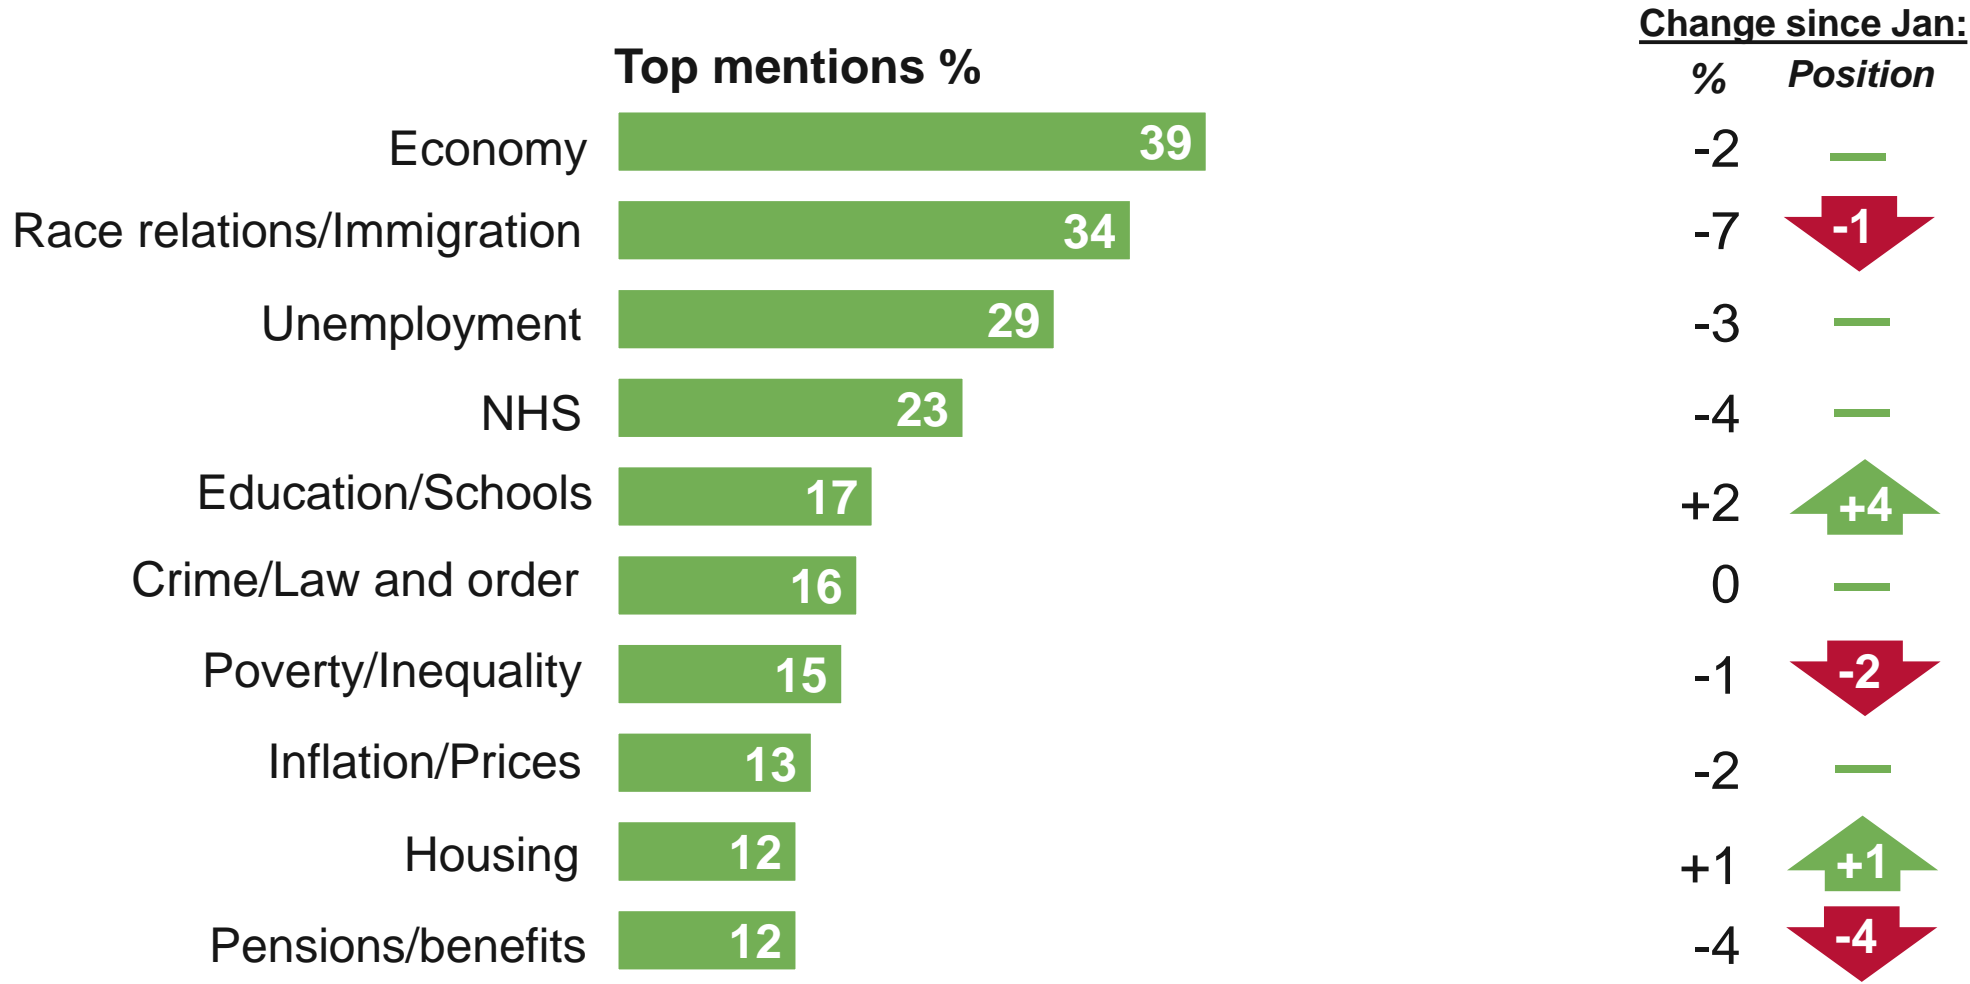

Ipsos MORI Issues Index February 2014

Ipsos MORI

Contacts: Gideon.Skinner@ipsos.com
Jerry.Latter@ipsos.com
020 7347 3000

Issues Facing Britain: February

What do you see as the most/other important issues facing Britain today?

Base: 968 British adults 18+, 31st January - 10th February 2014

Source: Ipsos MORI Issues Index

Issues Facing Britain: Long Term Trends

What do you see as the most/other important issues facing Britain today?

Base: representative sample of c.1,000 British adults age 18+ each month, interviewed face-to-face in home

Source: Ipsos MORI Issues Index

Issues Facing Britain: Economy / Economic situation

What do you see as the most/other important issues facing Britain today?

Cameron becomes PM

Base: representative sample of c.1,000 British adults age 18+ each month, interviewed face-to-face in home

Source: Ipsos MORI Issues Index

Issues Facing Britain: Race Relations / Immigration / Immigrants