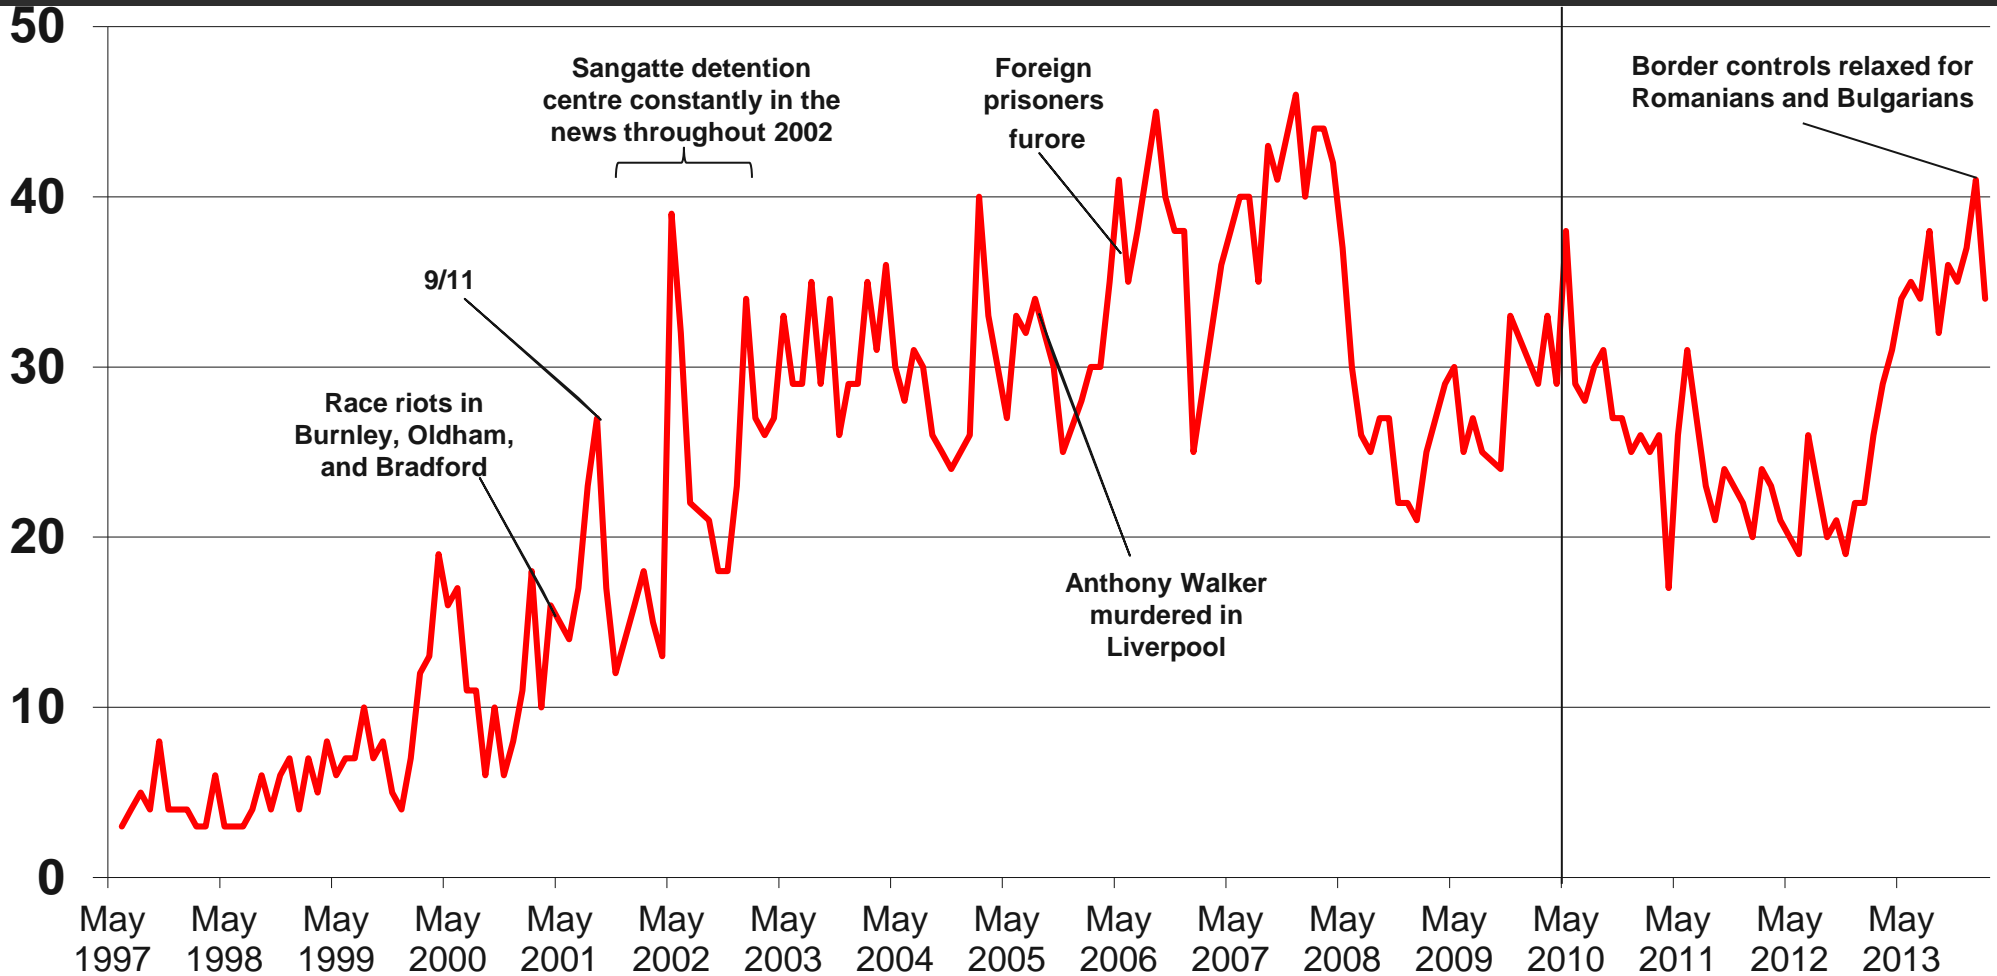

Cameron becomes PM

Base: representative sample of c.1,000 British adults age 18+ each month, interviewed face-to-face in home

Source: Ipsos MORI Issues Index

Issues Facing Britain: Race Relations / Immigration / Immigrants

What do you see as the most/other important issues facing Britain today?

Cameron becomes
PM

Base: representative sample of c.1,000 British adults age 18+ each month, interviewed face-to-face in home

Source: Ipsos MORI Issues Index