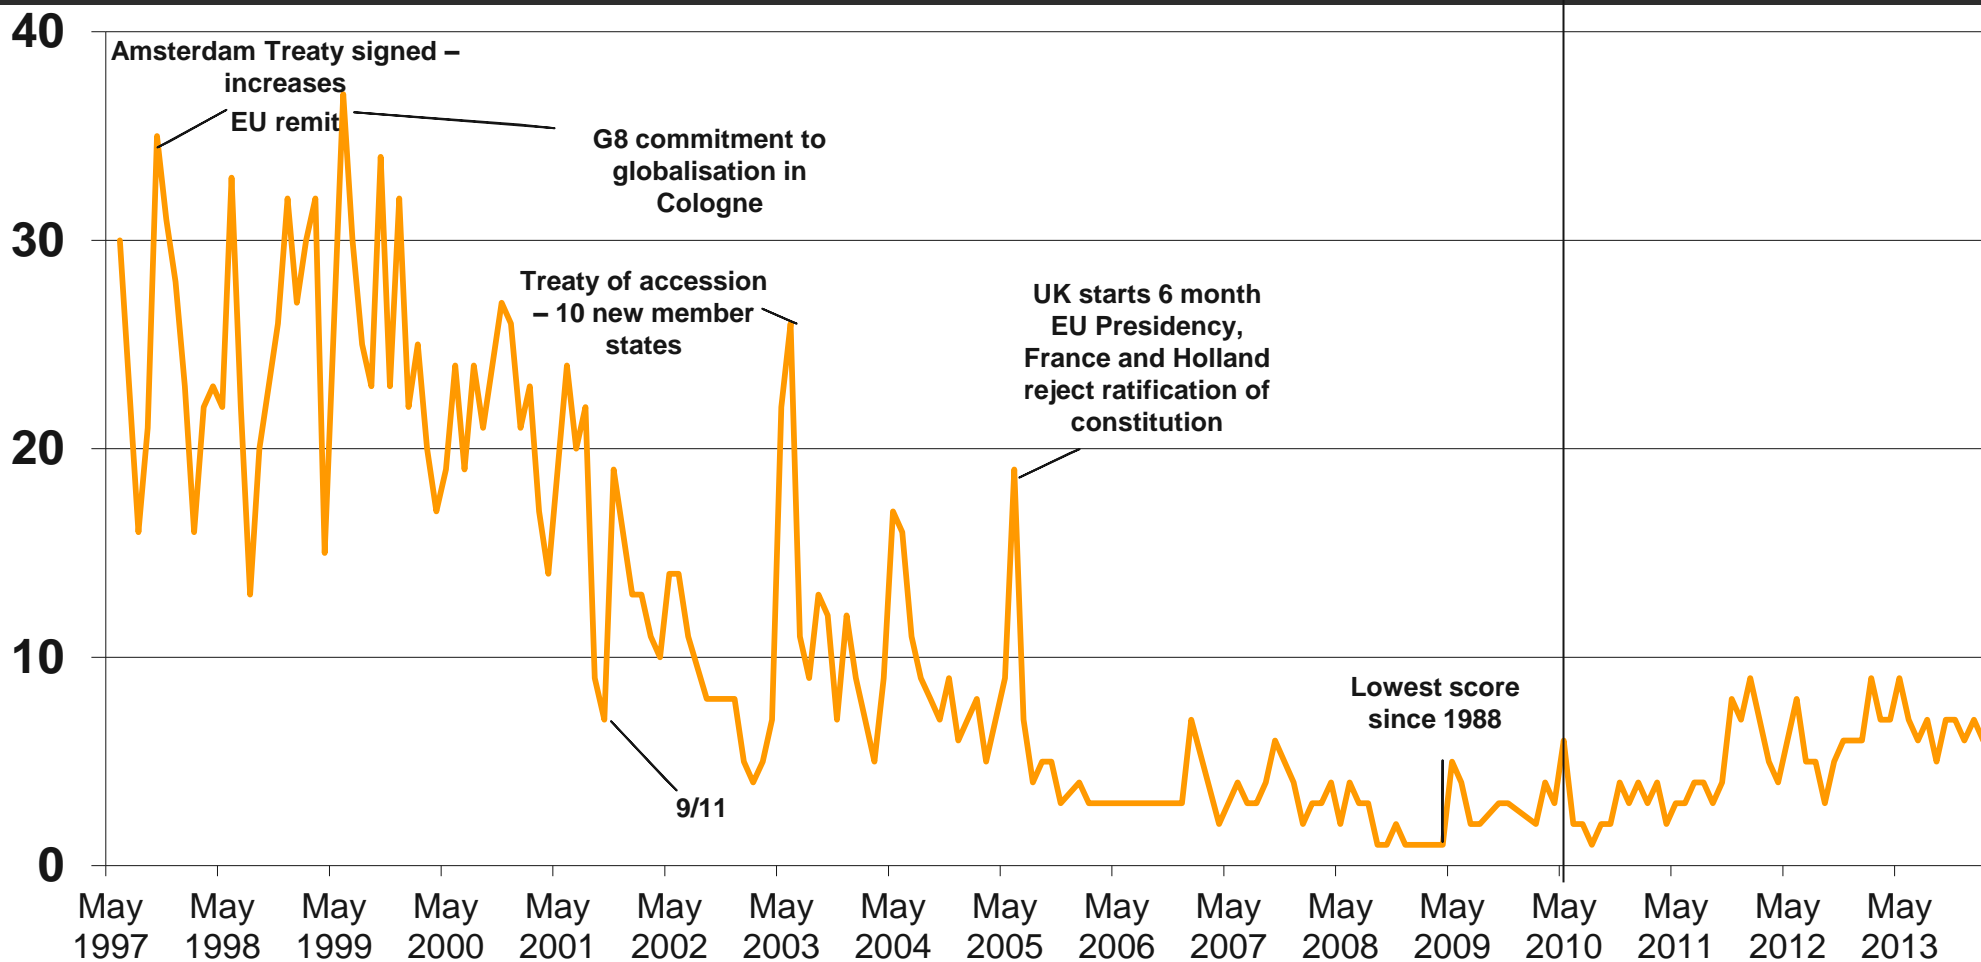

Issues Facing Britain: Common Market / Europe / Euro / EU

What do you see as the most/other important issues facing Britain today?

Cameron becomes
PM

Base: representative sample of c.1,000 British adults age 18+ each month, interviewed face-to-face in home

Source: Ipsos MORI Issues Index