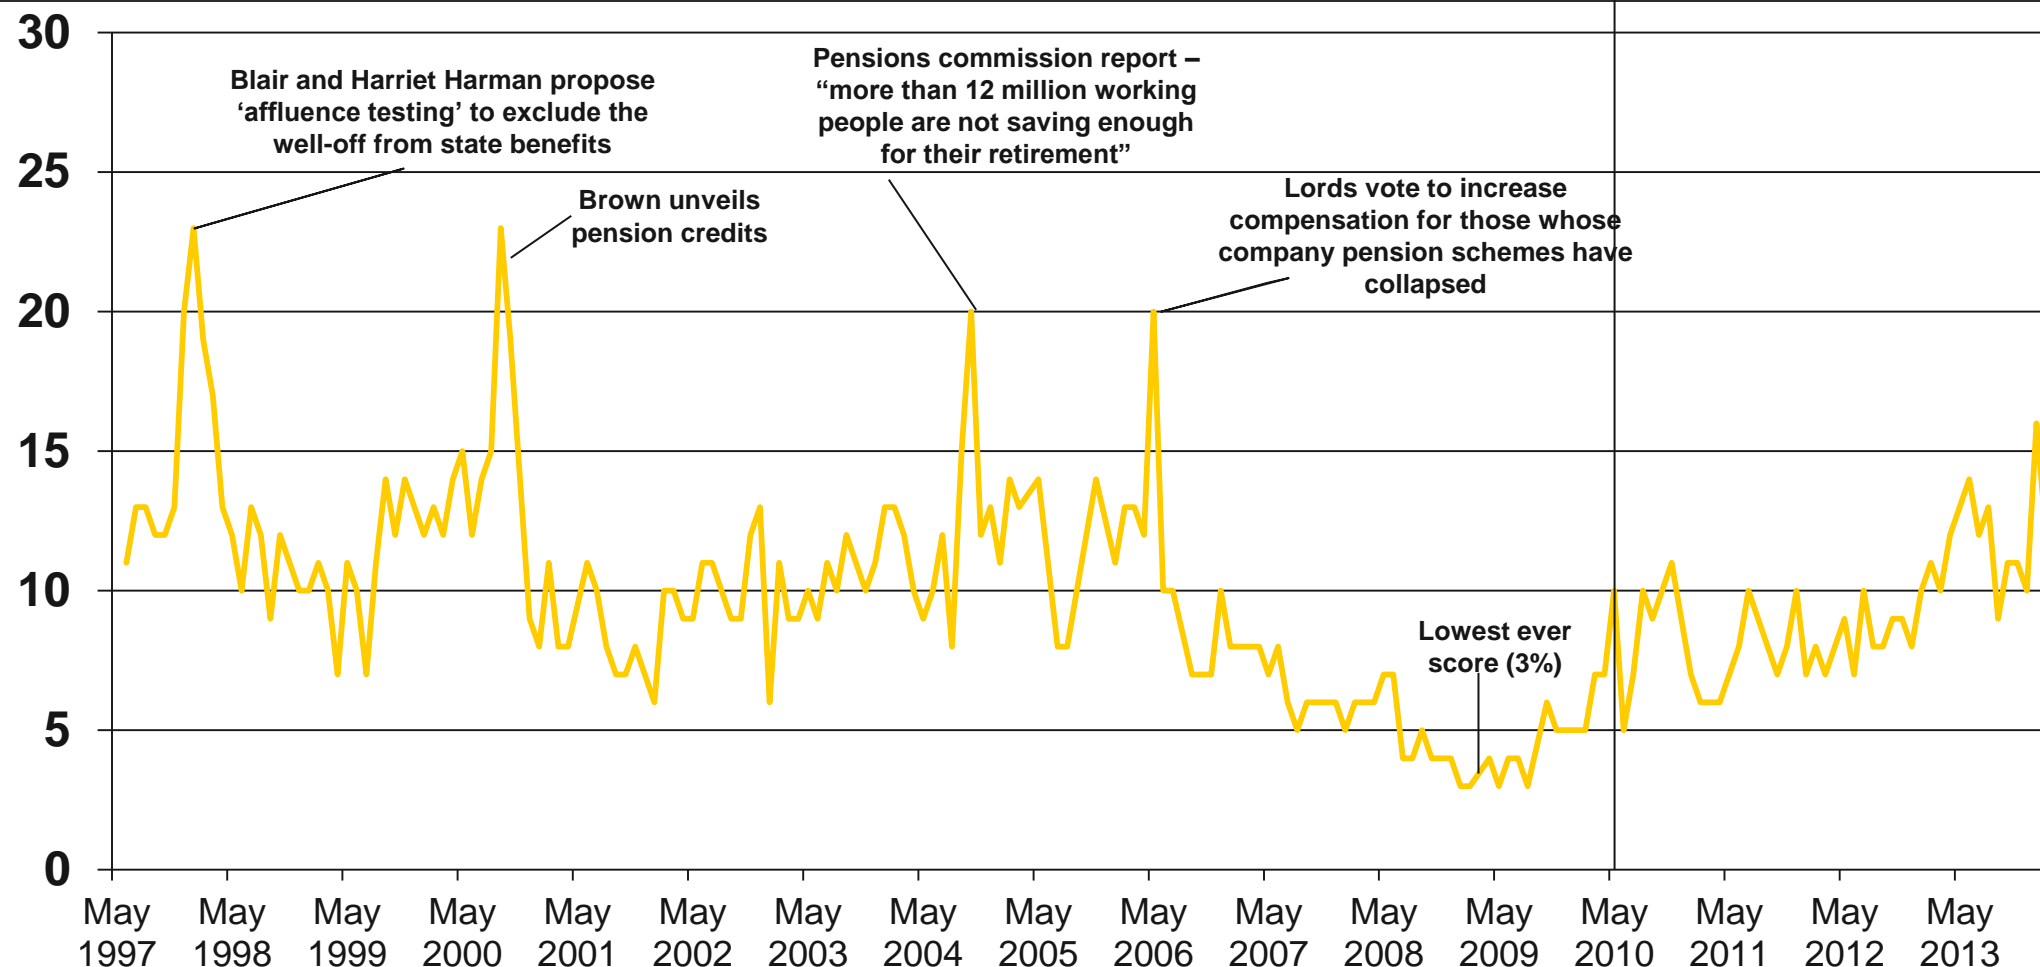

Issues Facing Britain: Pensions/Benefits/Social security

What do you see as the most/other important issues facing Britain today?

Cameron becomes
PM

Base: representative sample of c.1,000 British adults age 18+ each month, interviewed face-to-face in home

Source: Ipsos MORI Issues Index