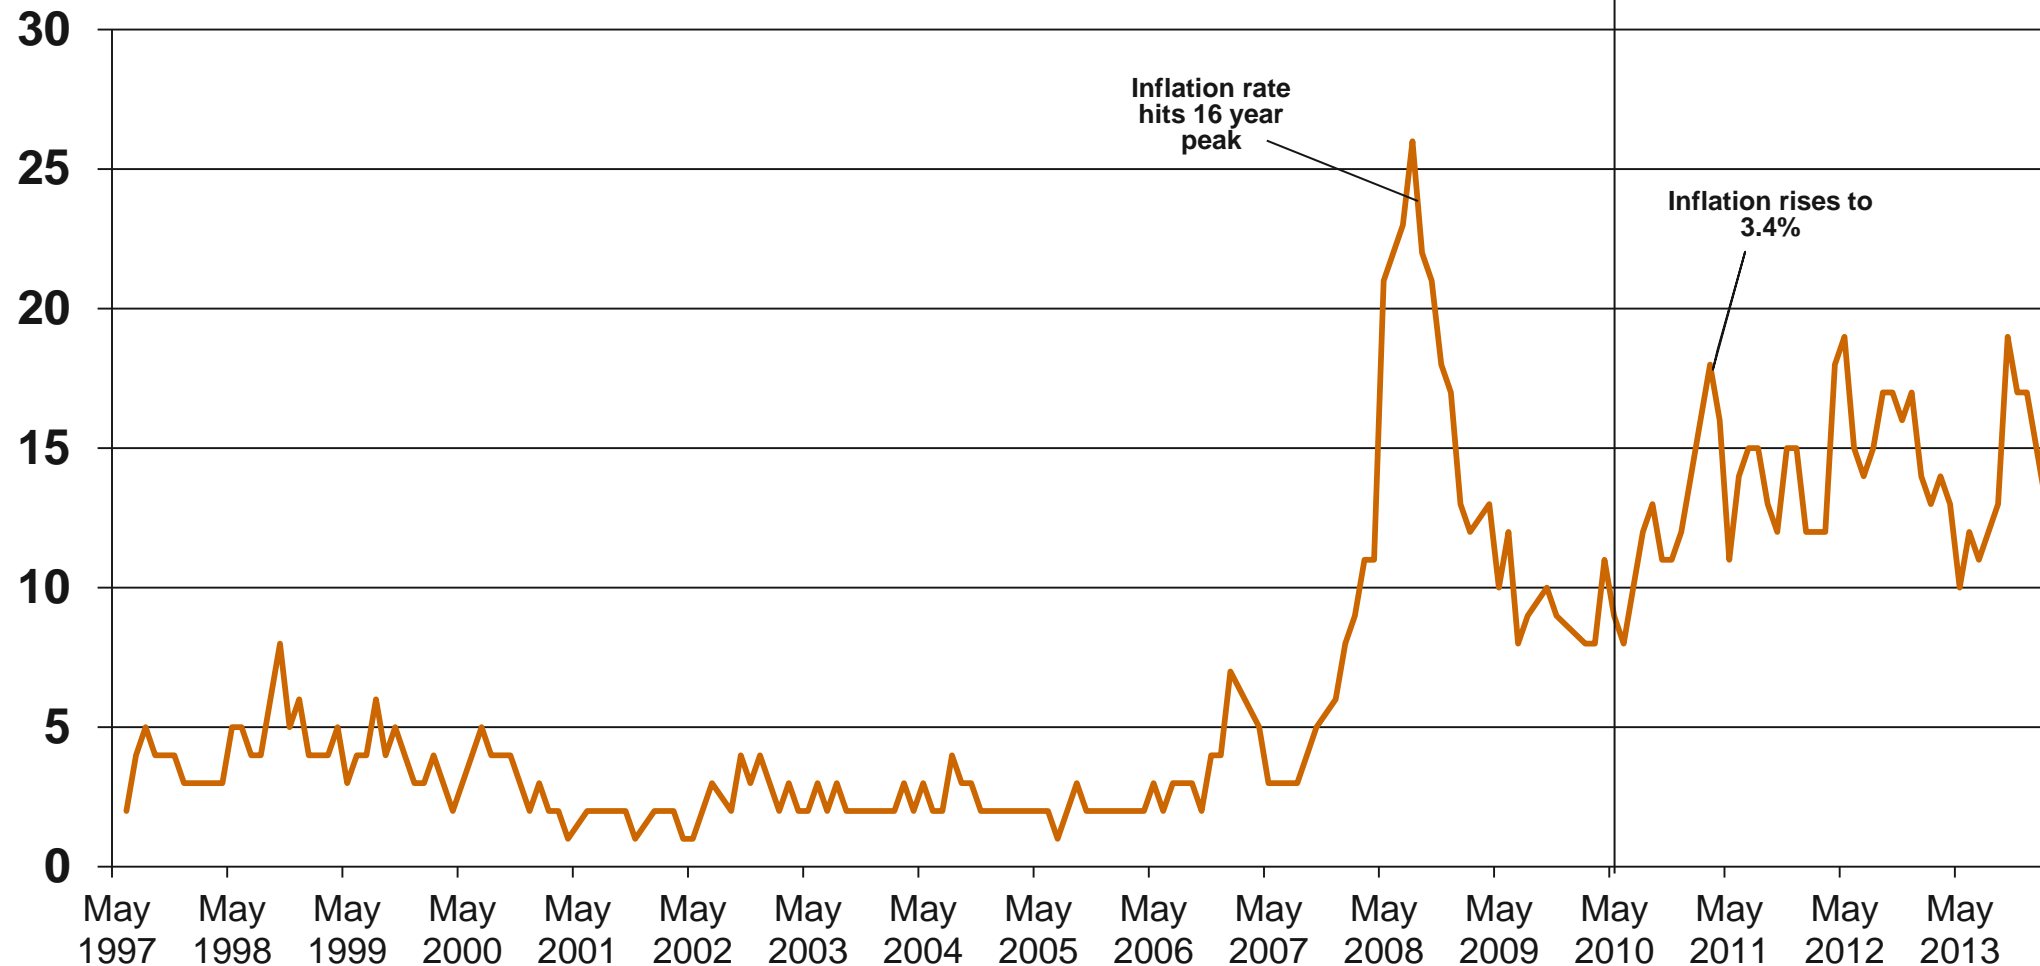

Issues Facing Britain: Inflation/Prices

What do you see as the most/other important issues facing Britain today?

Cameron becomes
PM

Base: representative sample of c.1,000 British adults age 18+ each month, interviewed face-to-face in home

Source: Ipsos MORI Issues Index