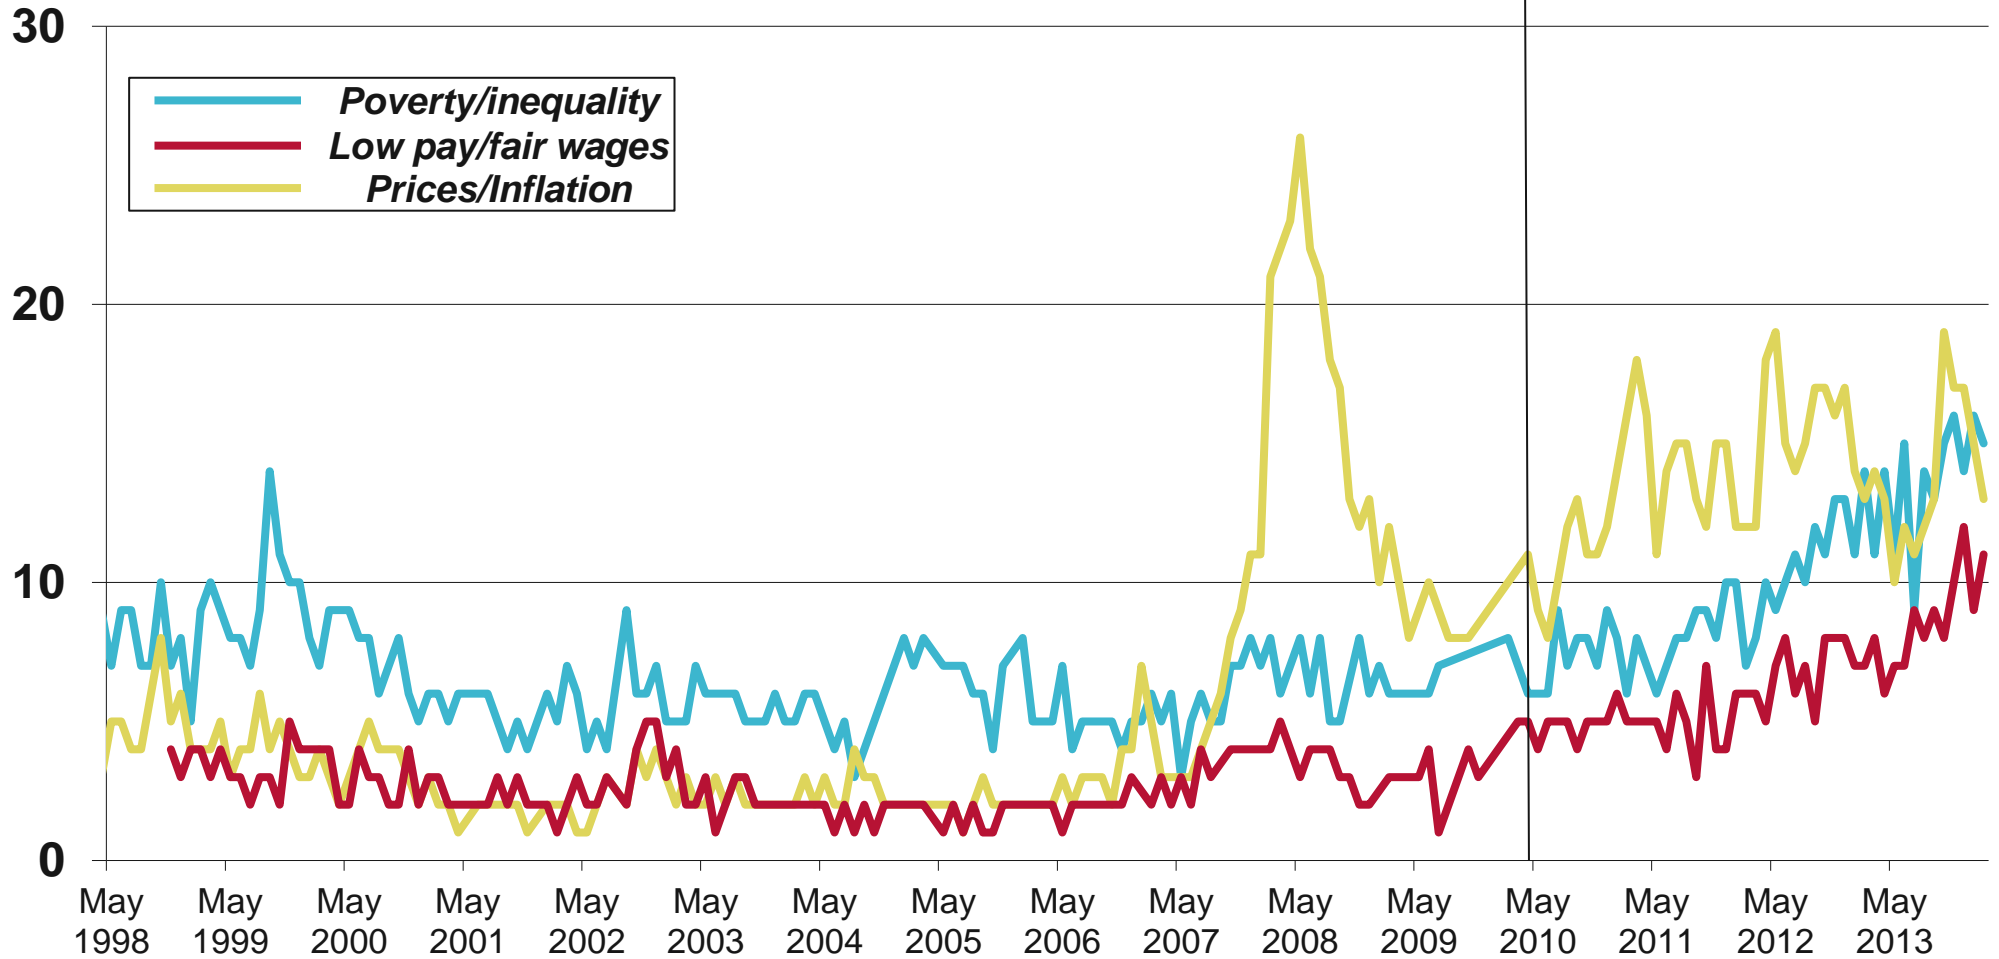

Source: Ipsos MORI Issues Index

Issues Facing Britain: Pollution / Environment

What do you see as the most/other important issues facing Britain today?

Cameron becomes PM

Base: representative sample of c.1,000 British adults age 18+ each month, interviewed face-to-face in home

Source: Ipsos MORI Issues Index

Issues Facing Britain: Common Market / Europe / Euro / EU

What do you see as the most/other important issues facing Britain today?

Cameron becomes
PM

Base: representative sample of c.1,000 British adults age 18+ each month, interviewed face-to-face in home

Source: Ipsos MORI Issues Index

Rising concern about inequality and our personal financial situation

What do you see as the most/other important issues facing Britain today?

Cameron becomes PM

Base: representative sample of c.1,000 British adults age 18+ each month, interviewed face-to-face in home