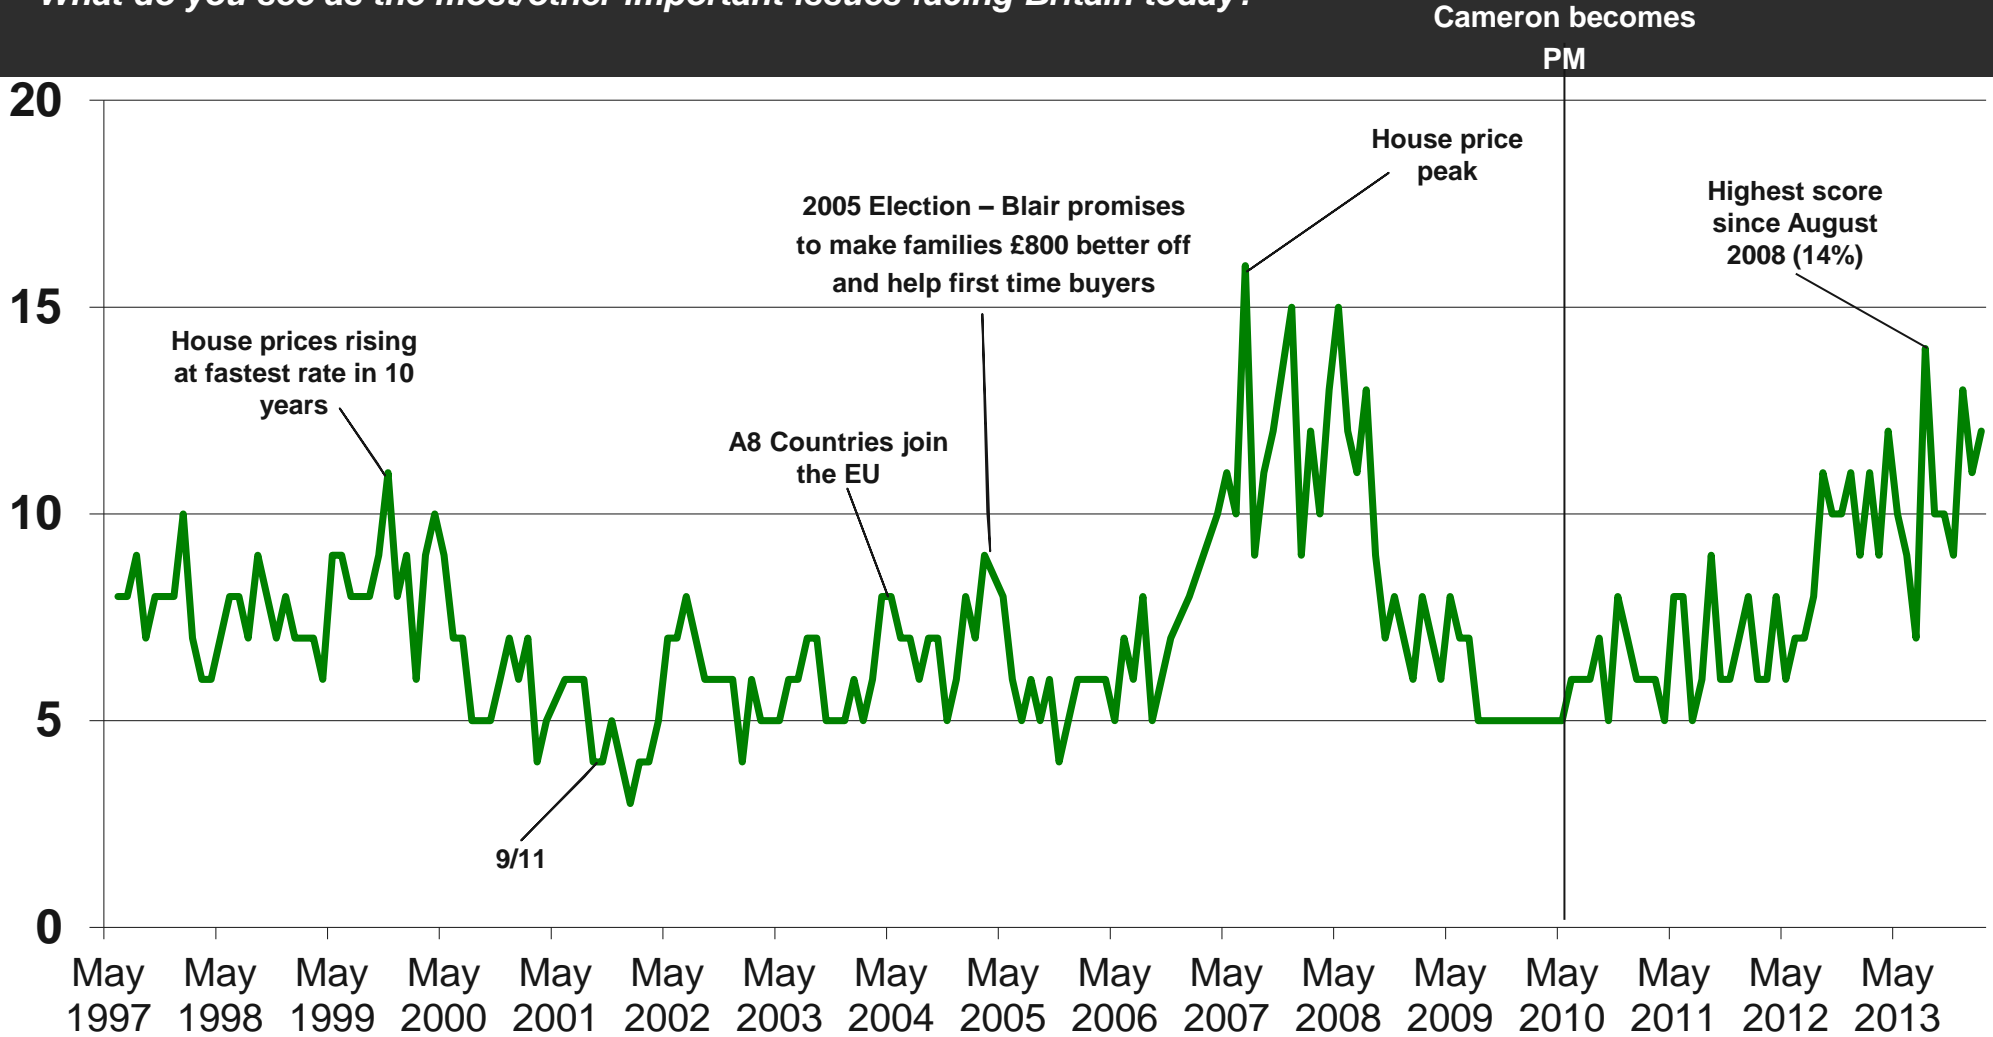

Source: Ipsos MORI Issues Index

Issues Facing Britain: Inflation/Prices

What do you see as the most/other important issues facing Britain today?

Cameron becomes
PM

Base: representative sample of c.1,000 British adults age 18+ each month, interviewed face-to-face in home

Source: Ipsos MORI Issues Index

Issues Facing Britain: Housing

What do you see as the most/other important issues facing Britain today?

Base: representative sample of c.1,000 British adults age 18+ each month, interviewed face-to-face in home