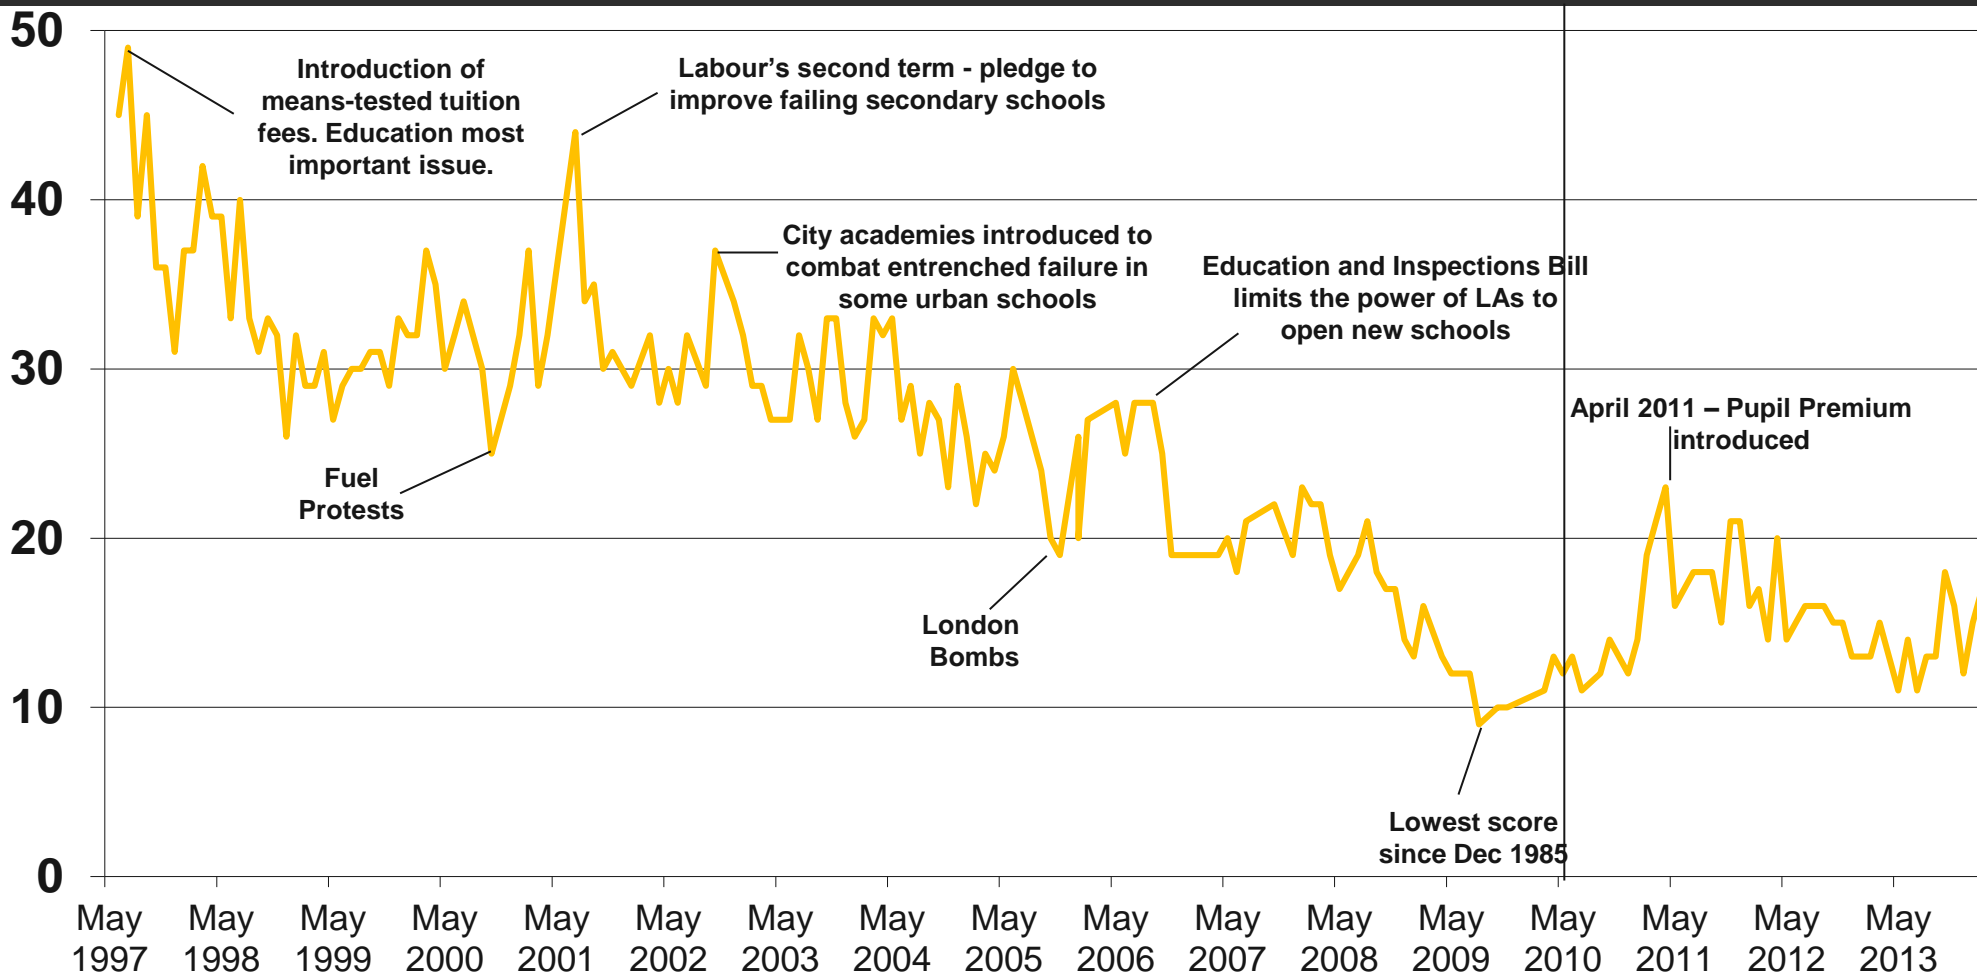

Issues Facing Britain: Education / Schools

What do you see as the most/other important issues facing Britain today?

Cameron becomes PM

Base: representative sample of c.1,000 British adults age 18+ each month, interviewed face-to-face in home

Source: Ipsos MORI Issues Index