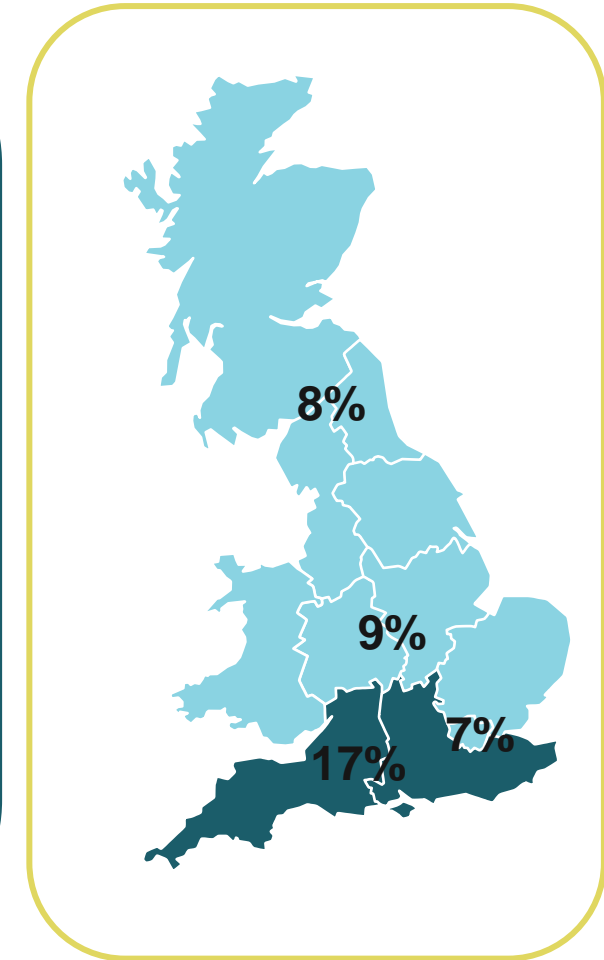

Source: Ipsos MORI Issues Index

Issues Facing Britain: Pollution / Environment

What do you see as the most/other important issues facing Britain today?

Cameron becomes PM

Base: representative sample of c.1,000 British adults age 18+ each month, interviewed face-to-face in home

Source: Ipsos MORI Issues Index

Issues Facing Britain: Common Market / Europe / Euro / EU

What do you see as the most/other important issues facing Britain today?

Cameron becomes
PM

Base: representative sample of c.1,000 British adults age 18+ each month, interviewed face-to-face in home

Source: Ipsos MORI Issues Index

Rising concern about inequality and our personal financial situation

What do you see as the most/other important issues facing Britain today?

Cameron becomes PM

Base: representative sample of c.1,000 British adults age 18+ each month, interviewed face-to-face in home

Source: Ipsos MORI Issues Index

Difference in concern about environment/pollution

What do you see as the most/other important issues facing Britain today? – Pollution/environment

Selected sub-group concern with pollution/environment: