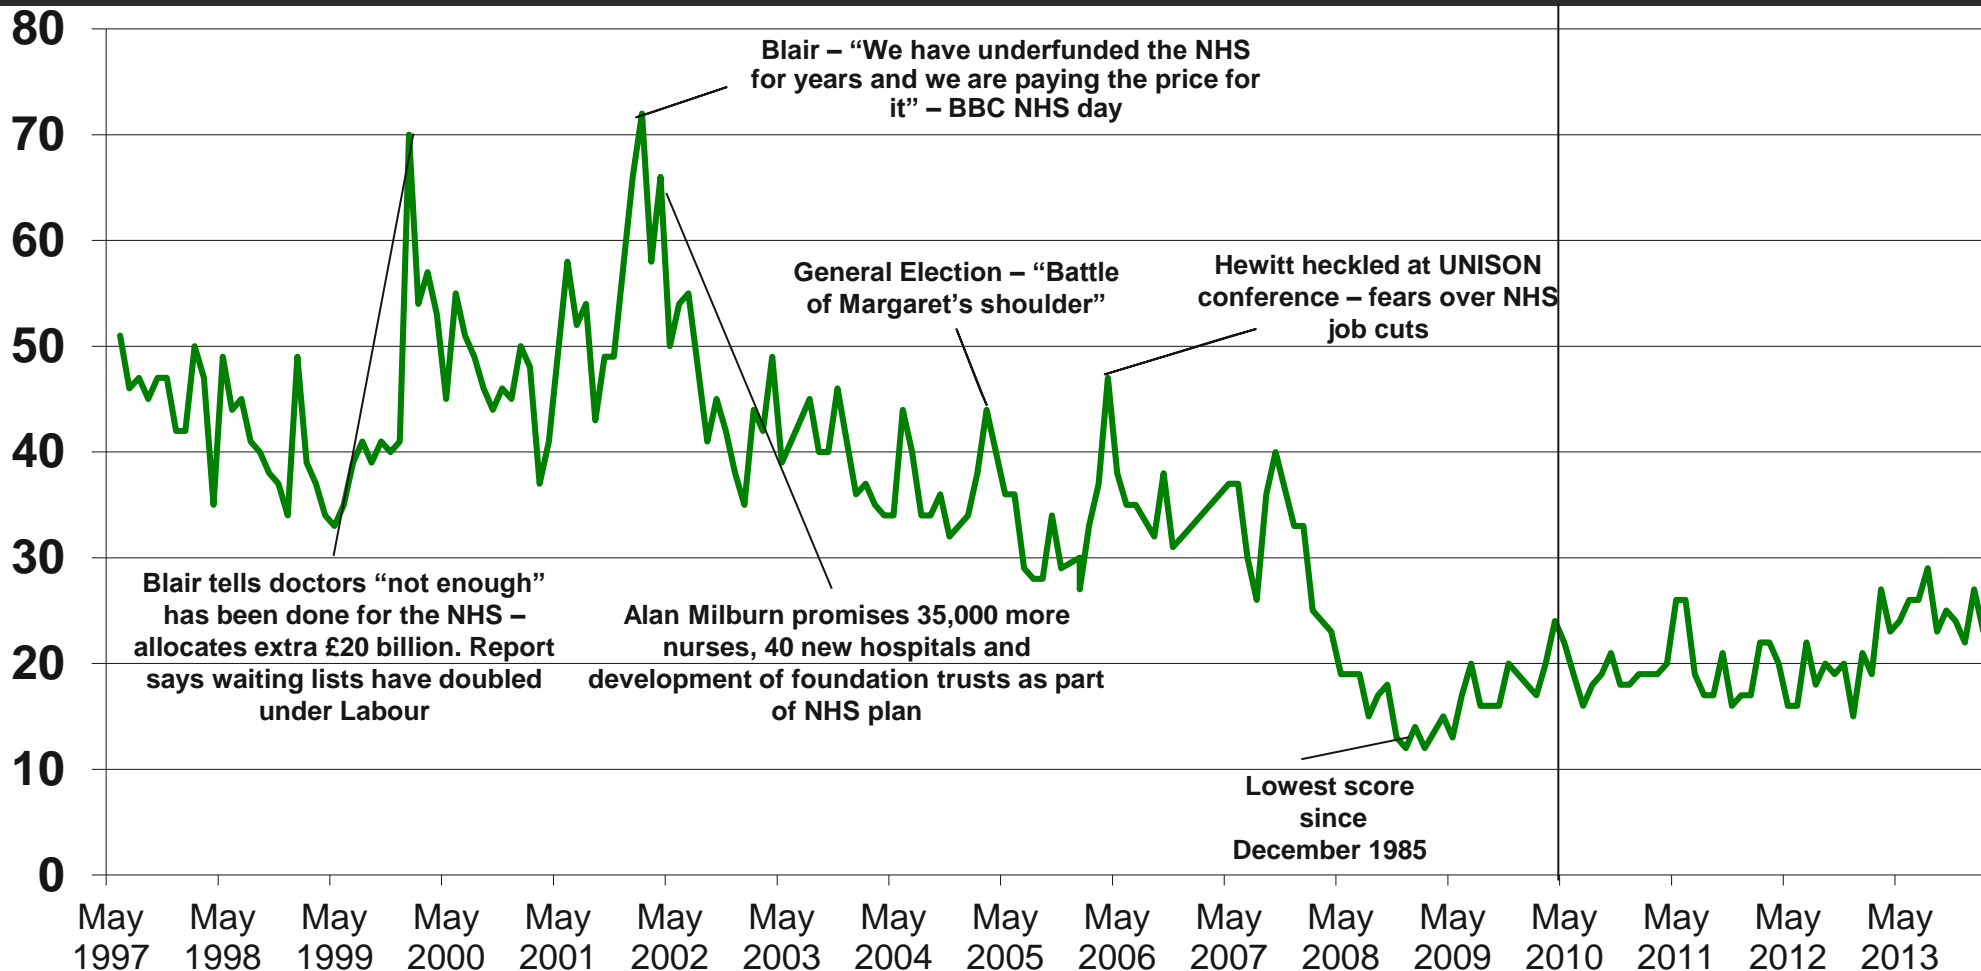

Source: Ipsos MORI Issues Index

Issues Facing Britain: Crime / Law & Order / Violence / Vandalism / ASB

What do you see as the most/other important issues facing Britain today?

Cameron becomes PM

Base: representative sample of c.1,000 British adults age 18+ each month, interviewed face-to-face in home

Source: Ipsos MORI Issues Index

Issues Facing Britain: NHS / Hospitals / Healthcare

What do you see as the most/other important issues facing Britain today?

Cameron becomes PM

Base: representative sample of c.1,000 British adults age 18+ each month, interviewed face-to-face in home