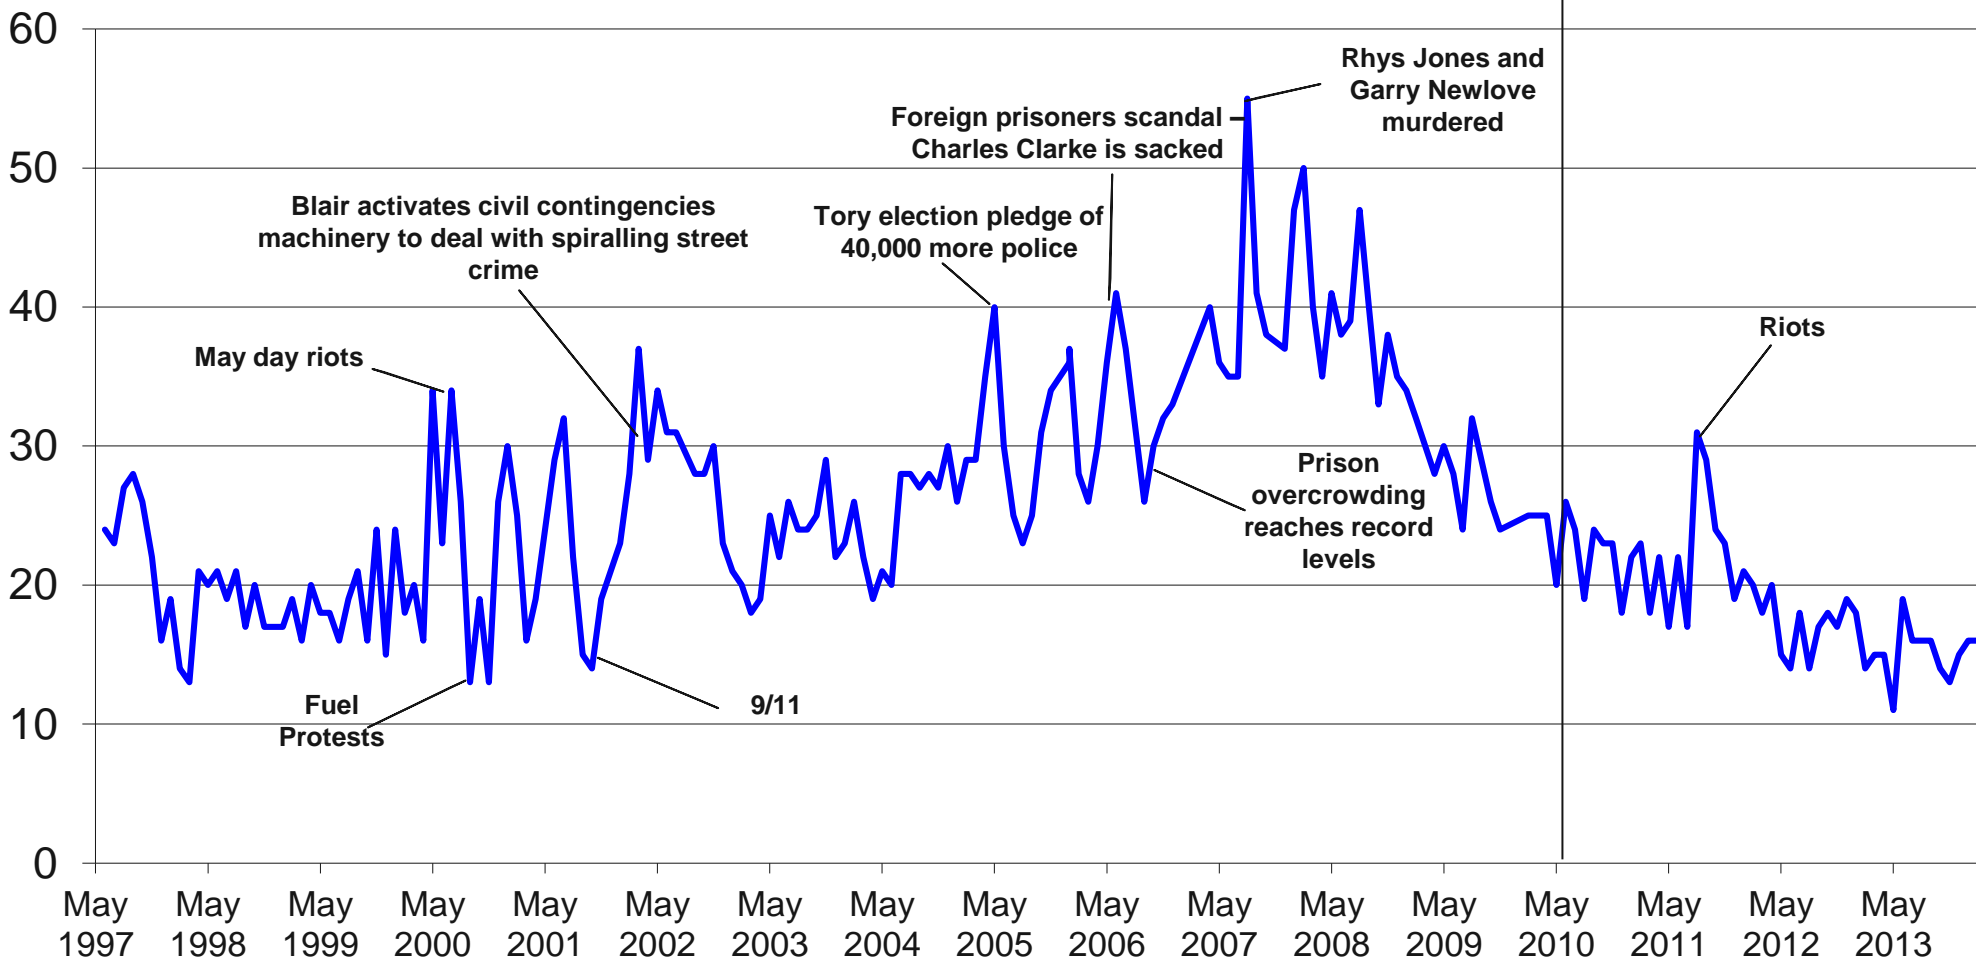

Issues Facing Britain: Unemployment / Factory closure / Lack of industry

What do you see as the most/other important issues facing Britain today?

Cameron becomes PM

Base: representative sample of c.1,000 British adults age 18+ each month, interviewed face-to-face in home

Source: Ipsos MORI Issues Index

Issues Facing Britain: Crime / Law & Order / Violence / Vandalism / ASB

What do you see as the most/other important issues facing Britain today?

Cameron becomes PM

Base: representative sample of c.1,000 British adults age 18+ each month, interviewed face-to-face in home