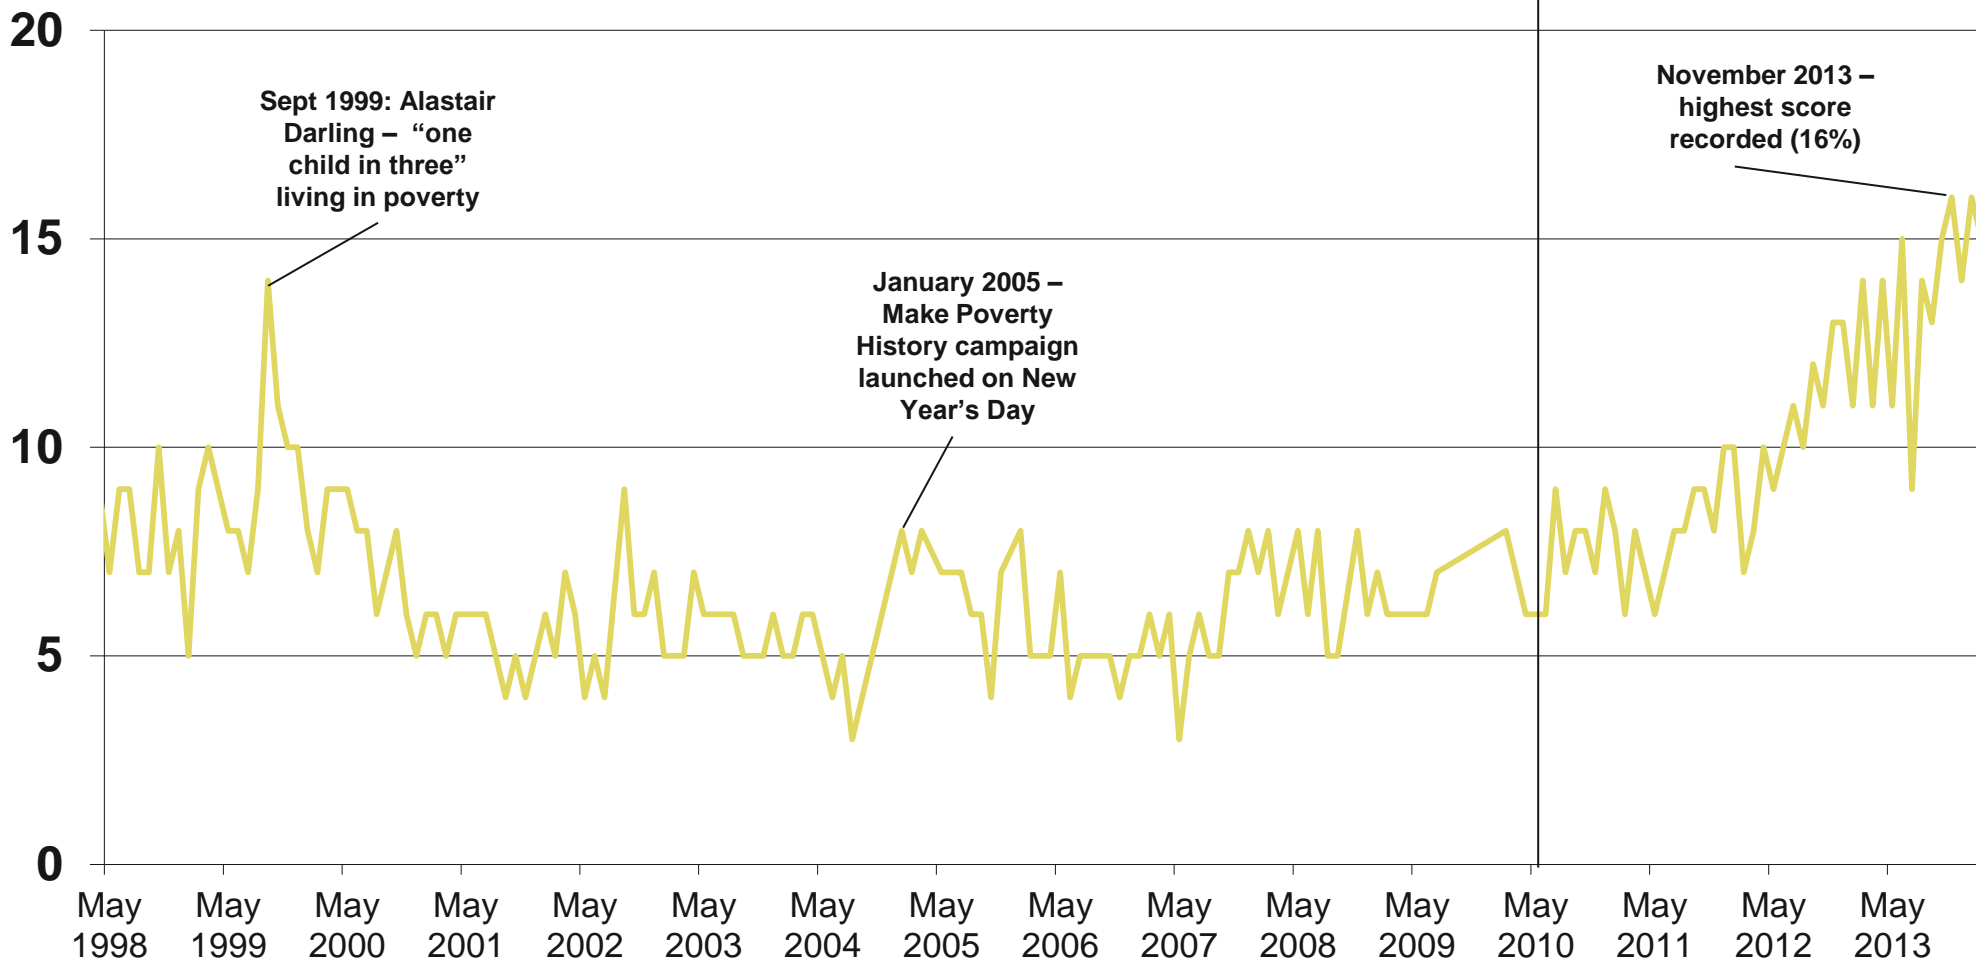

Source: Ipsos MORI Issues Index

Issues Facing Britain: Defence / Foreign Affairs / International terrorism

What do you see as the most/other important issues facing Britain today?

Cameron becomes
PM

Base: representative sample of c.1,000 British adults age 18+ each month, interviewed face-to-face in home

Source: Ipsos MORI Issues Index

Issues Facing Britain: Poverty/inequality

What do you see as the most/other important issues facing Britain today?

Cameron becomes PM

Base: representative sample of c.1,000 British adults age 18+ each month, interviewed face-to-face in home