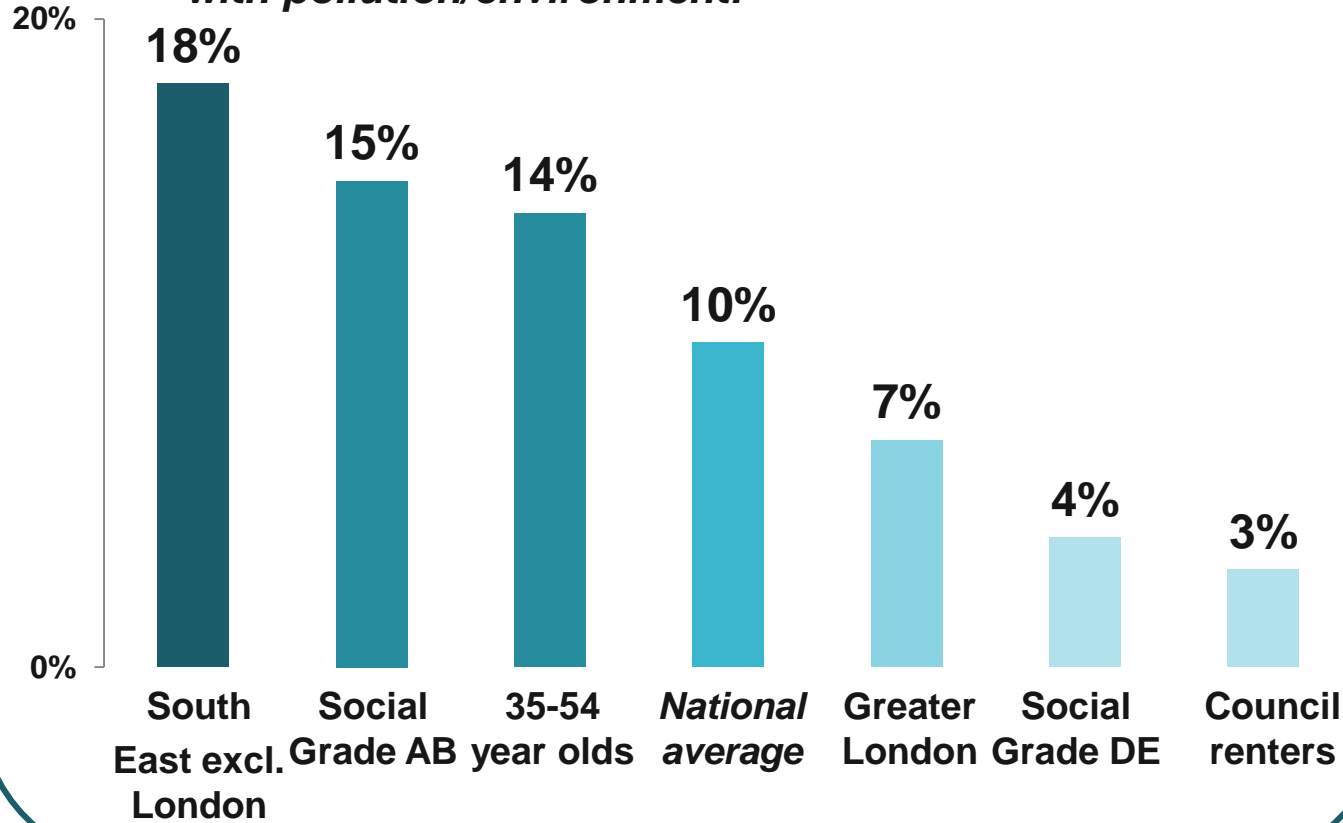

Source: Ipsos MORI Issues Index

Issues Facing Britain: Pollution / Environment

What do you see as the most/other important issues facing Britain today?

Cameron becomes PM

Base: representative sample of c.1,000 British adults age 18+ each month, interviewed face-to-face in home

Source: Ipsos MORI Issues Index

Rising concern about inequality and our personal financial situation

What do you see as the most/other important issues facing Britain today?

Cameron becomes PM

Base: representative sample of c.1,000 British adults age 18+ each month, interviewed face-to-face in home

Source: Ipsos MORI Issues Index

Difference in concern about environment/pollution

What do you see as the most/other important issues facing Britain today? – Pollution/environment

Selected sub-group concern with pollution/environment:

Base: 952 British adults 18+, 31st Jan – 10th Feb 2014

Source: Ipsos MORI Issues Index