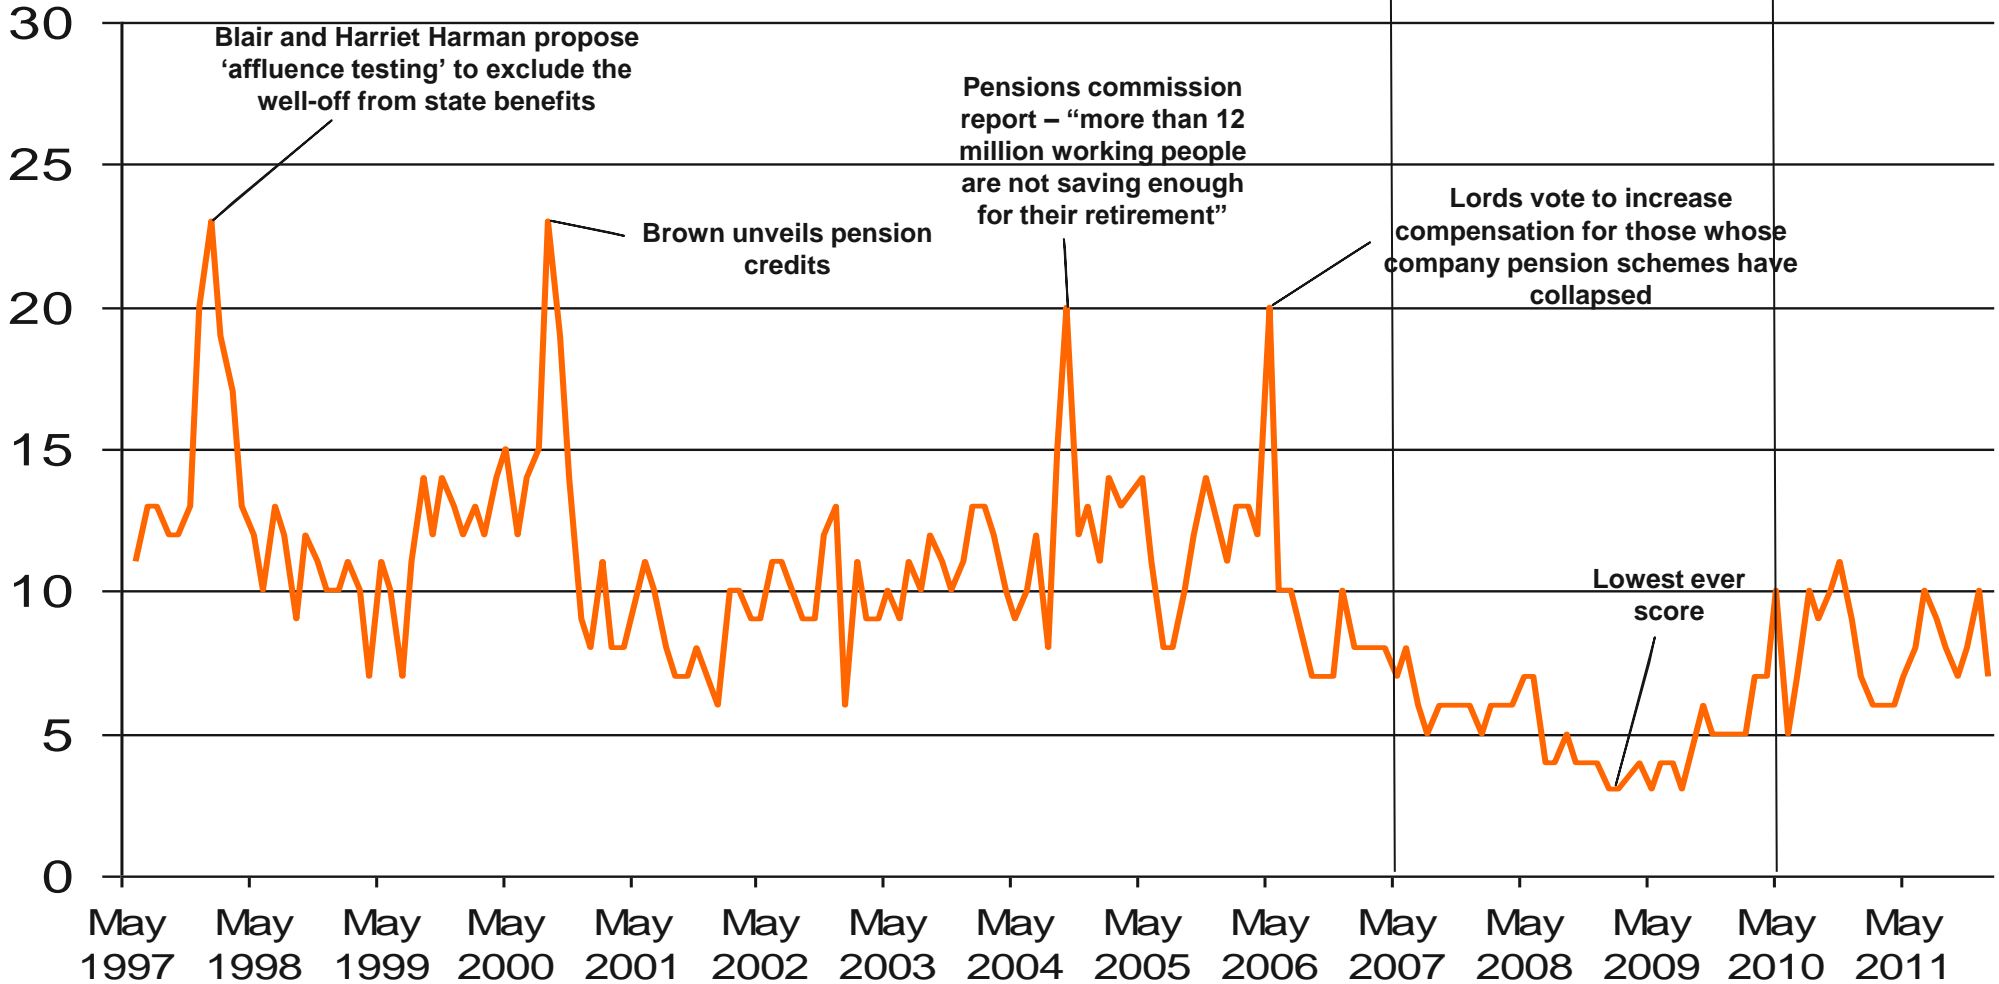

Issues Facing Britain: Pensions/Benefits/Social security

What do you see as the most/other important issues facing Britain today?

Brown becomes PM

Cameron becomes PM

Base: representative sample of c.1,000 British adults age 18+ each month, interviewed face-to-face in home

Source: Ipsos MORI Issues Index