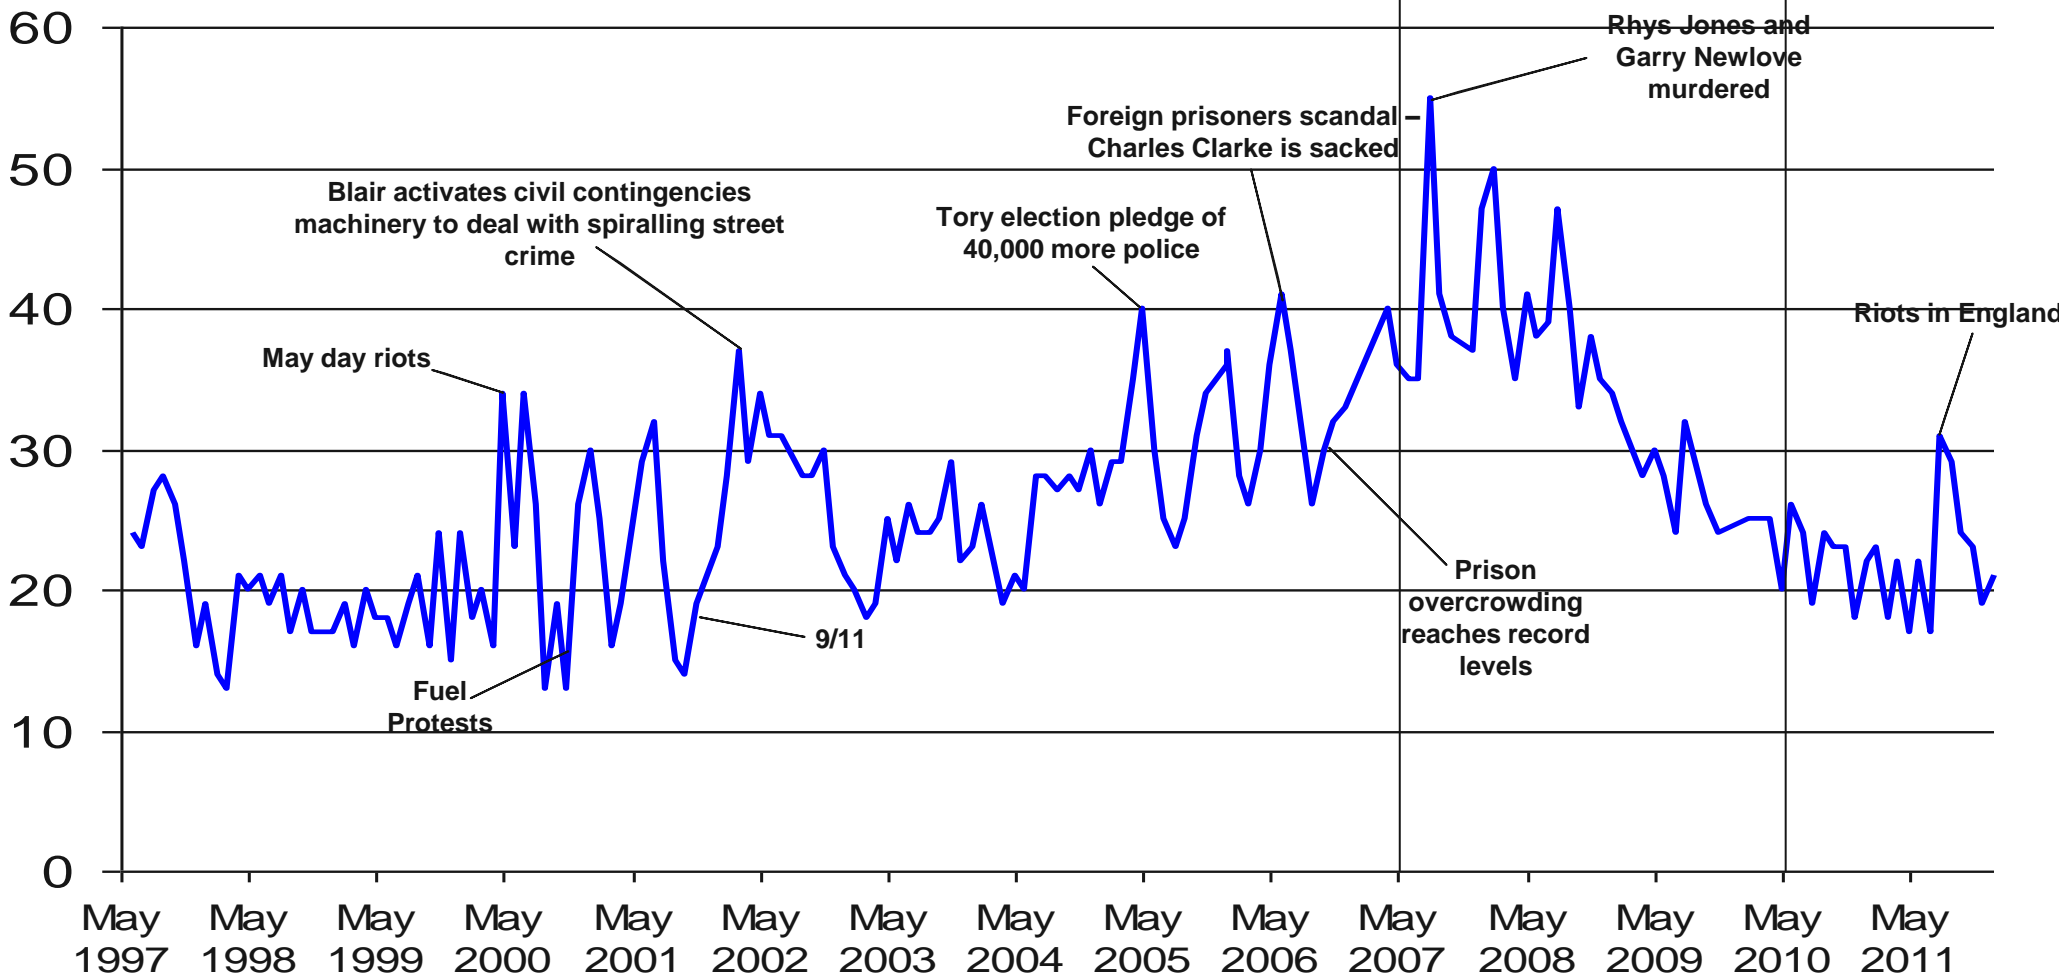

Base: representative sample of c.1,000 British adults age 18+ each month, interviewed face-to-face in home

Source: Ipsos MORI Issues Index

Issues Facing Britain: Crime / Law & Order / Violence / Vandalism / ASB

What do you see as the most/other important issues facing Britain today?

Brown becomes PM

Cameron becomes PM

Base: representative sample of c.1,000 British adults age 18+ each month, interviewed face-to-face in home