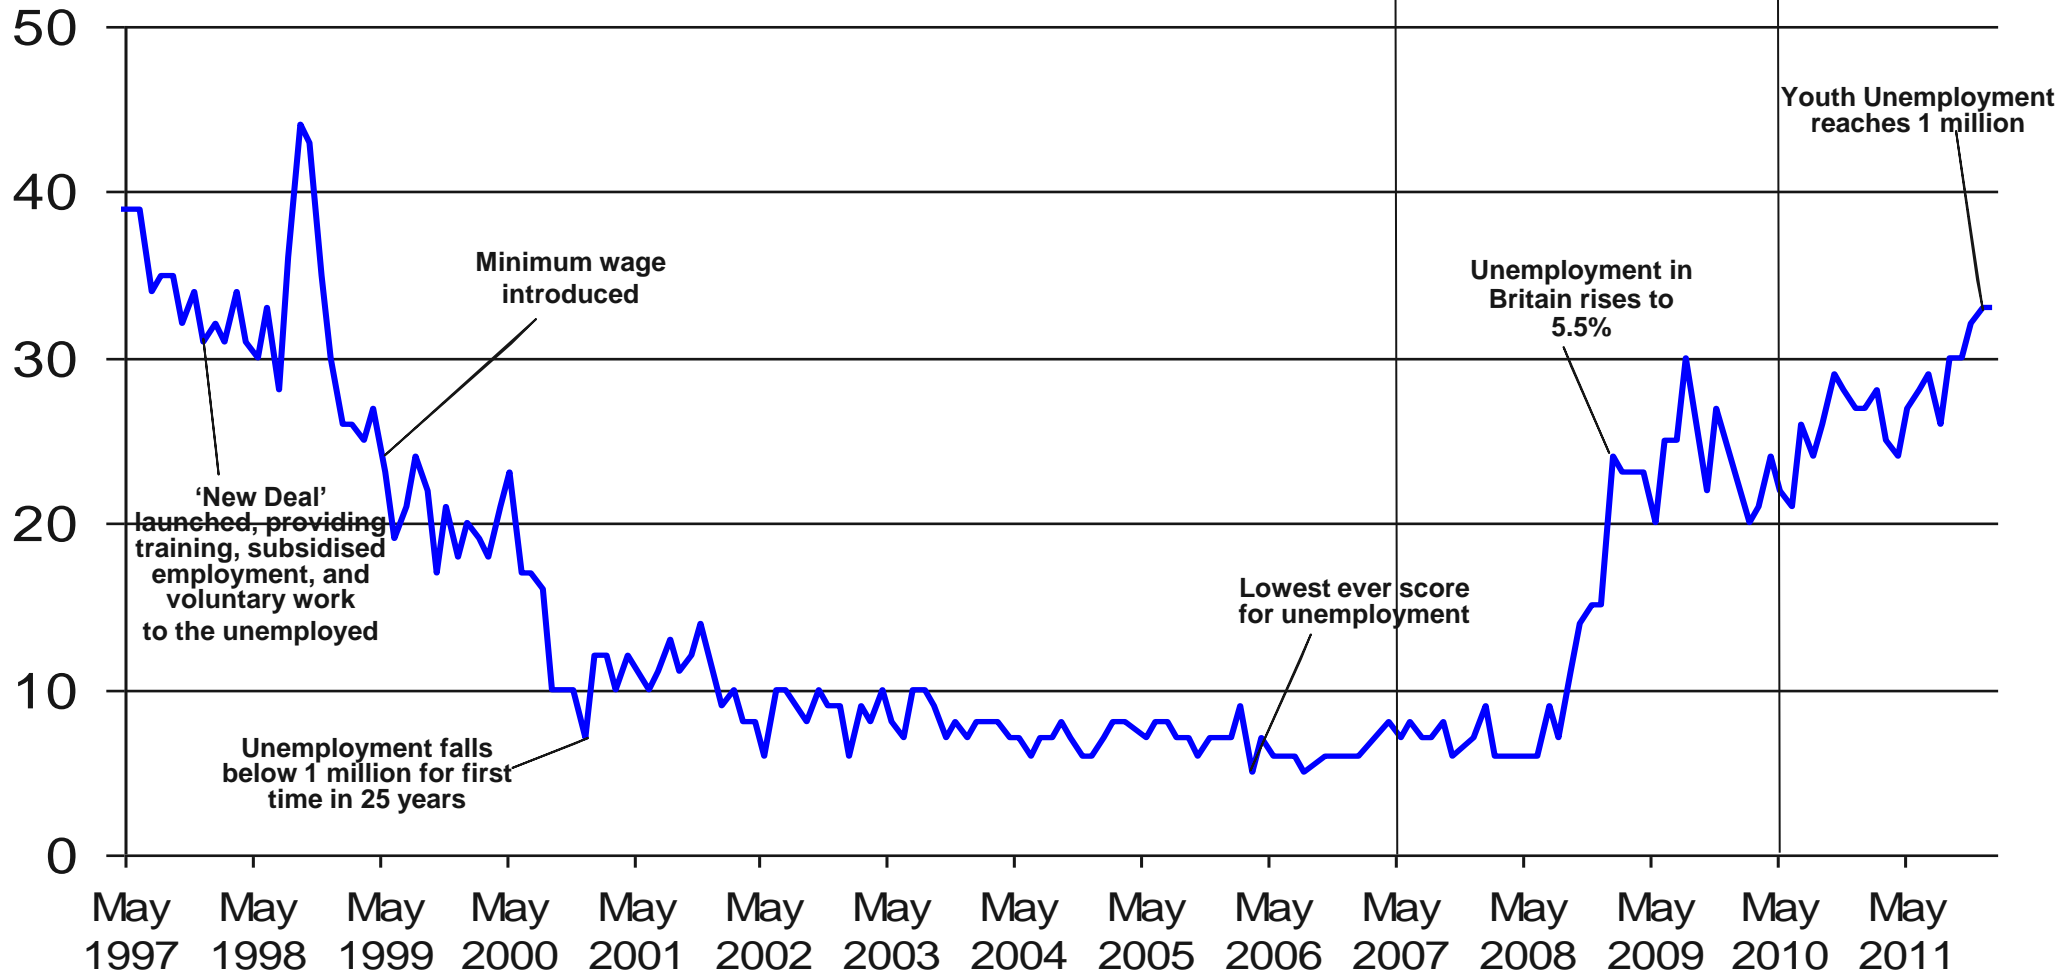

Issues Facing Britain: Unemployment | Factory closure | Lack of industry

What do you see as the most/other important issues facing Britain today?

Brown becomes PM

Cameron becomes PM

Base: representative sample of c.1,000 British adults age 18+ each month, interviewed face-to-face in home

Source: Ipsos MORI Issues Index