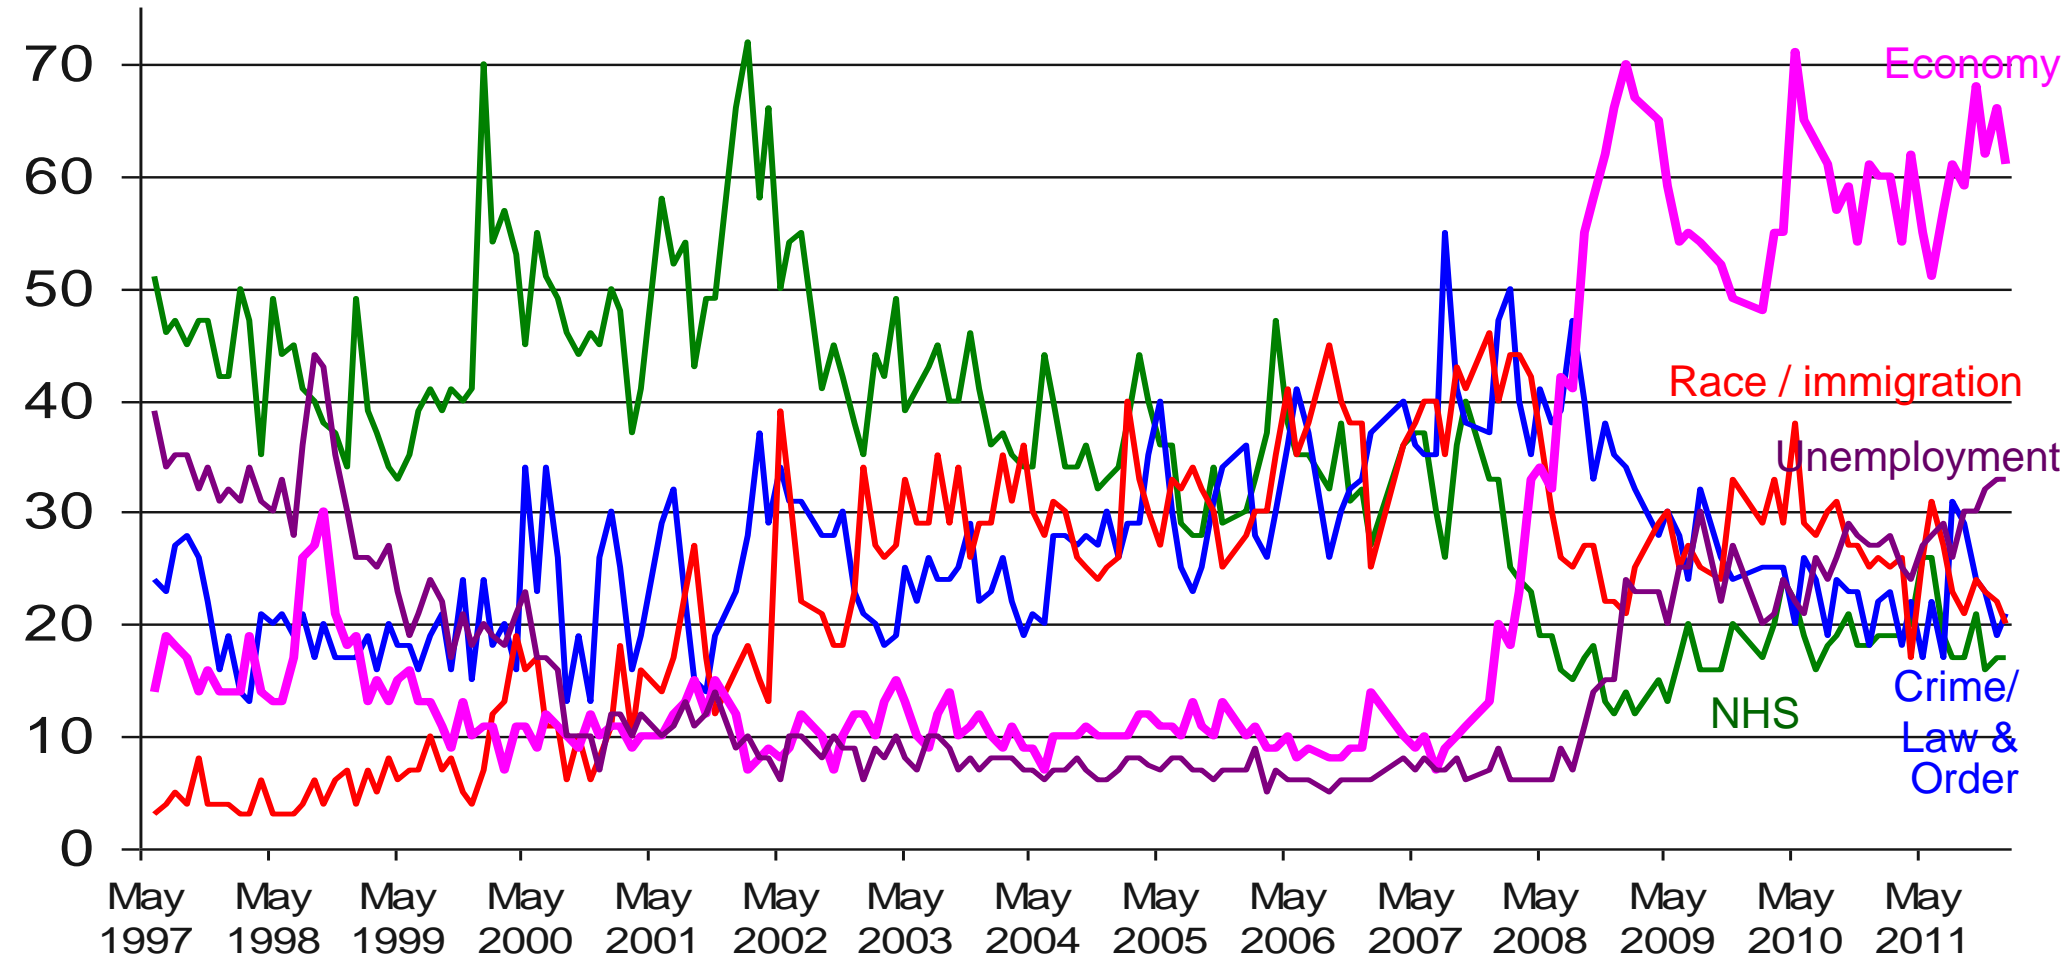

What do you see as other important issues facing Britain today?

Base: representative sample of 1,001 British adults age 18+, interviewed face-to-face in home 6-12th Jan 2012

Source: Ipsos MORI Issues Index

Issues Facing Britain: Long Term Trends

What do you see as the most/other important issues facing Britain today?

Base: representative sample of c.1,000 British adults age 18+ each month, interviewed face-to-face in home

Source: Ipsos MORI Issues Index

Issues Facing Britain: Economy | Economic situation

What do you see as the most/other important issues facing Britain today?

Base: representative sample of c.1,000 British adults age 18+ each month, interviewed face-to-face in home