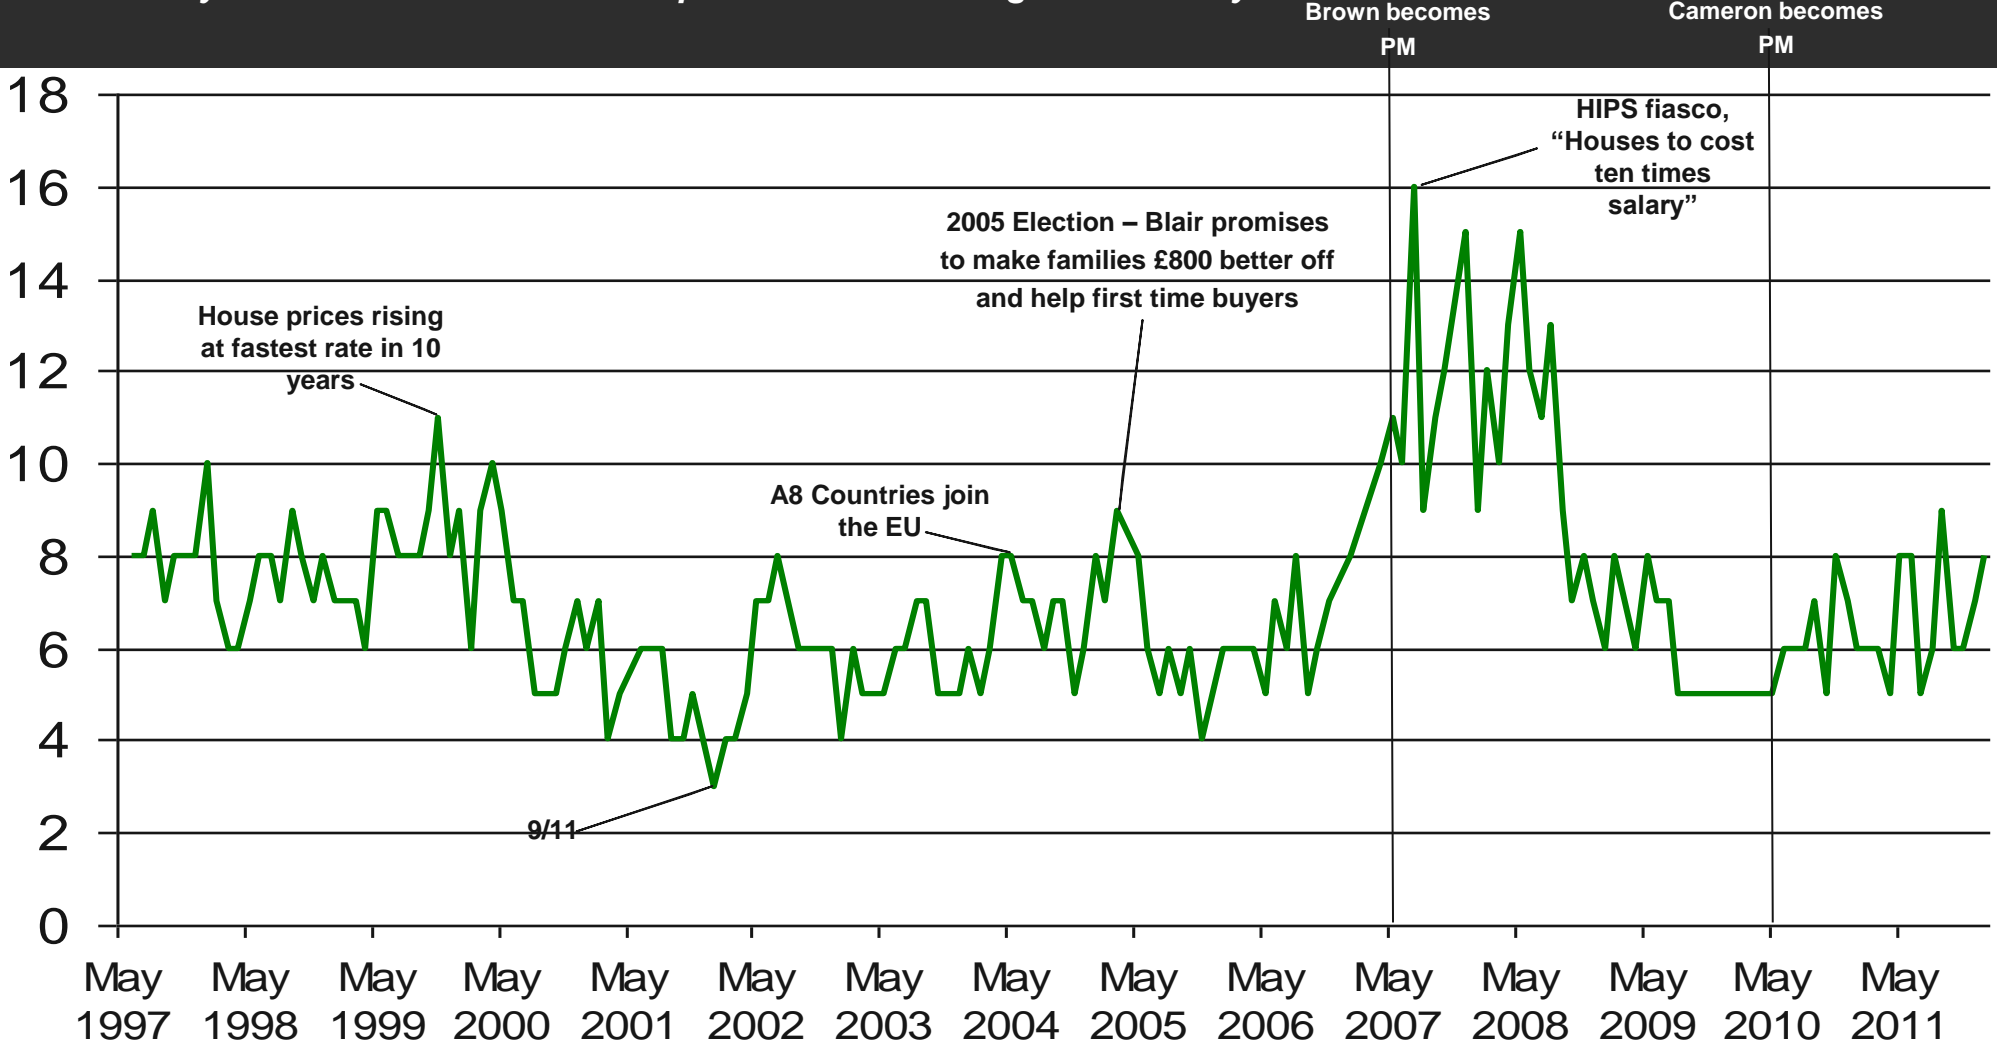

What do you see as the most/other important issues facing Britain today?

Base: representative sample of c.1,000 British adults age 18+ each month, interviewed face-to-face in home

Source: Ipsos MORI Issues Index

Issues Facing Britain: Housing

What do you see as the most/other important issues facing Britain today?

Base: representative sample of c.1,000 British adults age 18+ each month, interviewed face-to-face in home