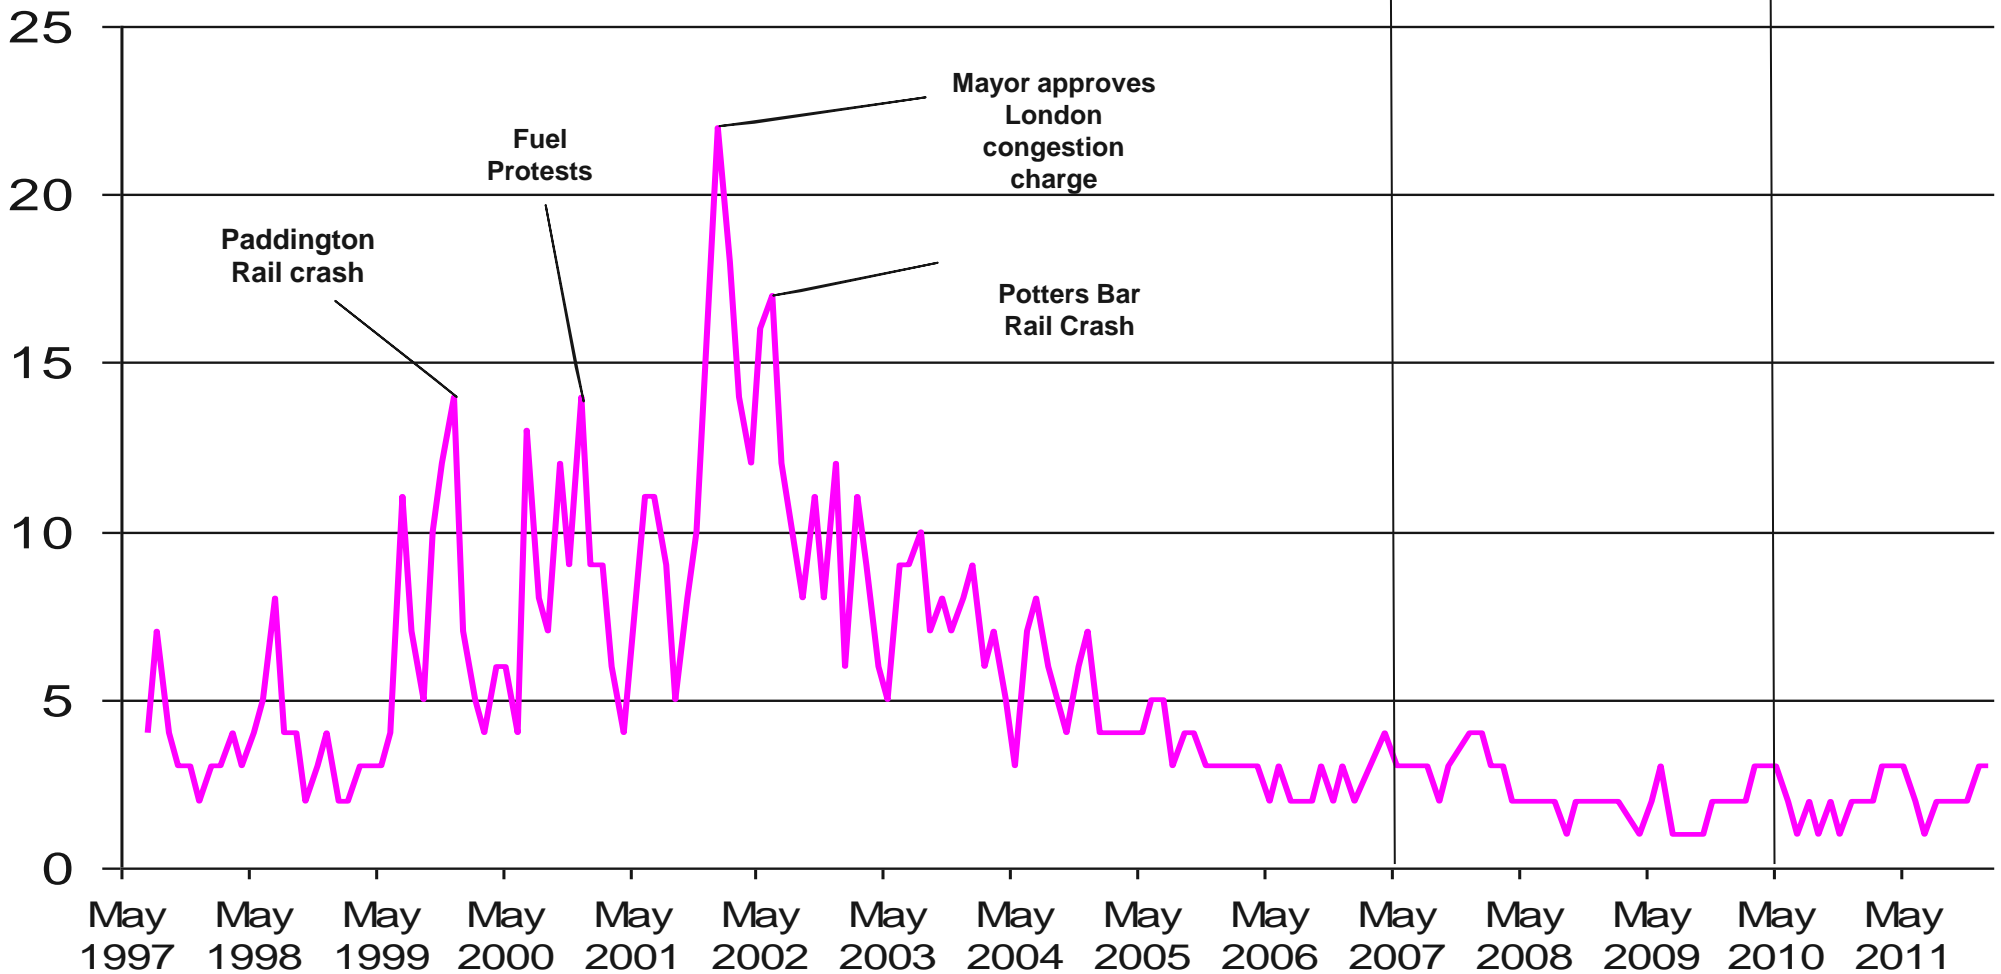

Issues Facing Britain: Transport

What do you see as the most/other important issues facing Britain today?

Brown becomes PM

Cameron becomes PM

Base: representative sample of c.1,000 British adults age 18+ each month, interviewed face-to-face in home

Source: Ipsos MORI Issues Index