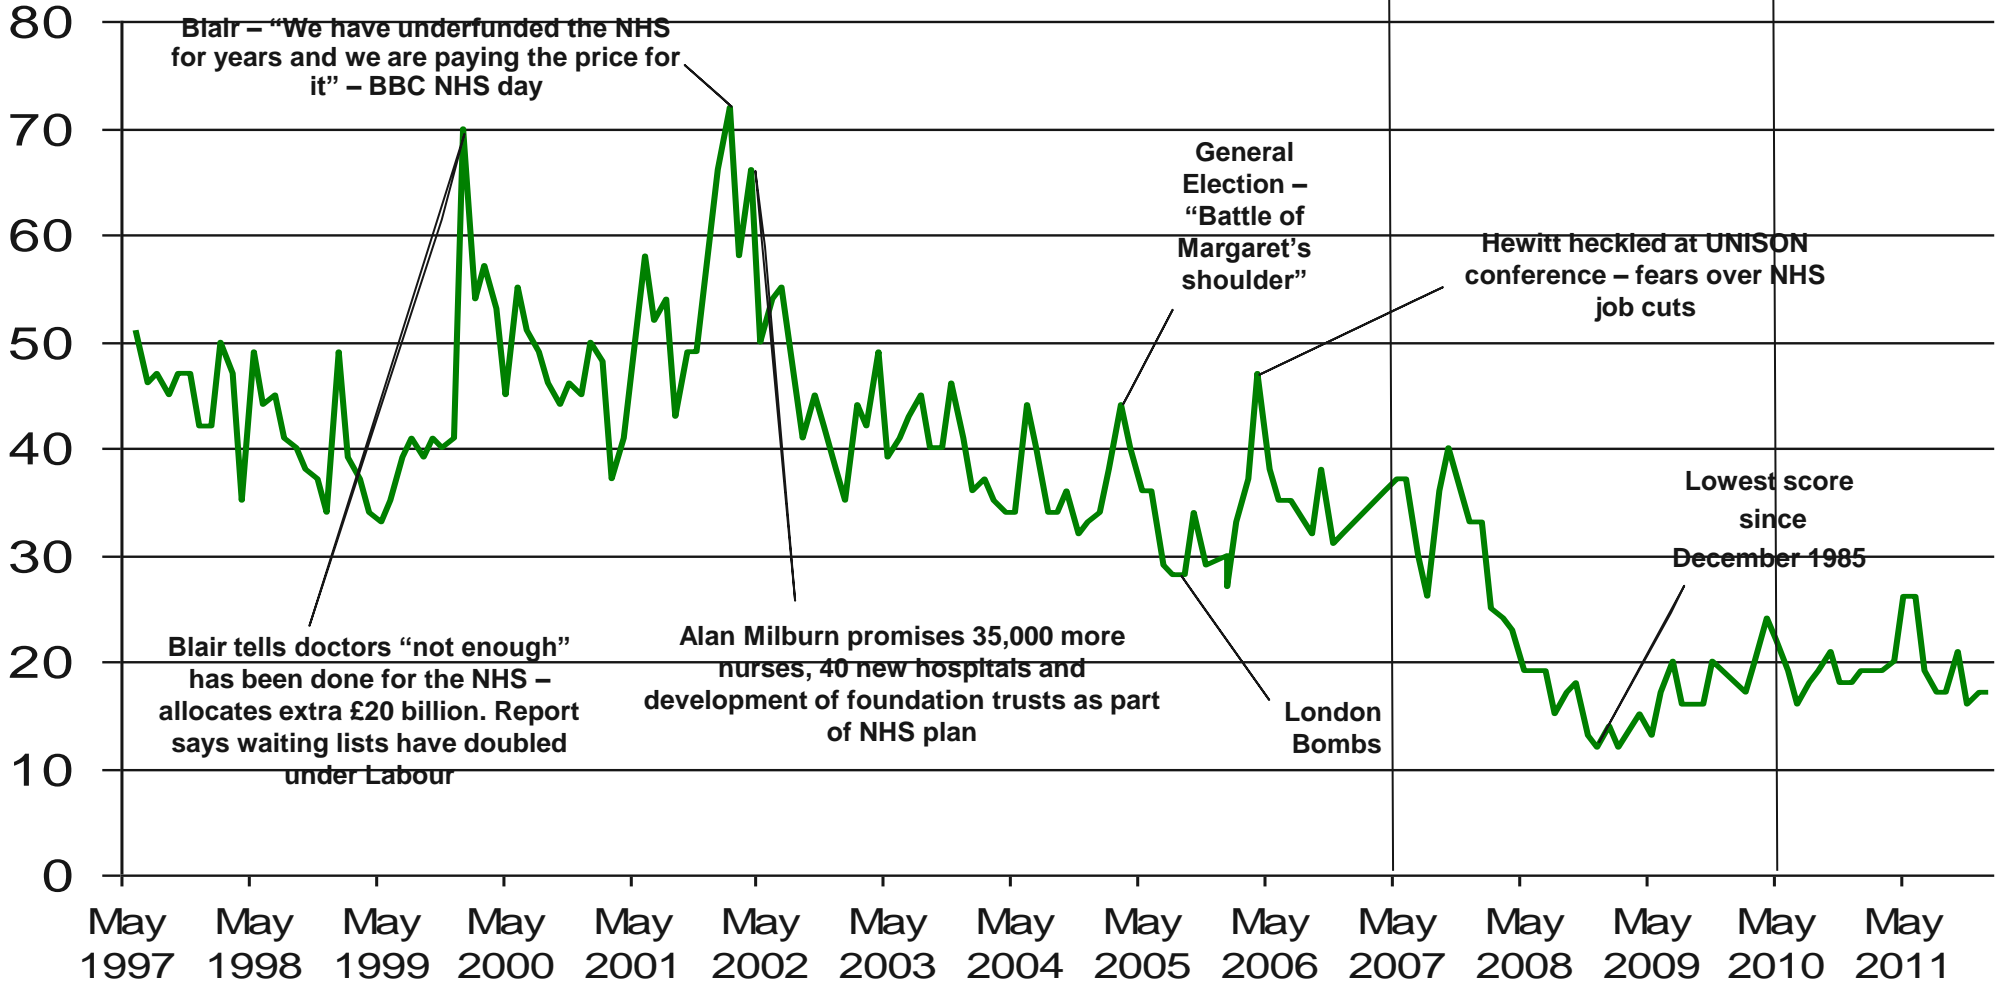

Issues Facing Britain: NHS | Hospitals | Healthcare

What do you see as the most/other important issues facing Britain today?

Brown becomes
PM

Cameron becomes
PM

Base: representative sample of c.1,000 British adults age 18+ each month, interviewed face-to-face in home

Source: Ipsos MORI Issues Index