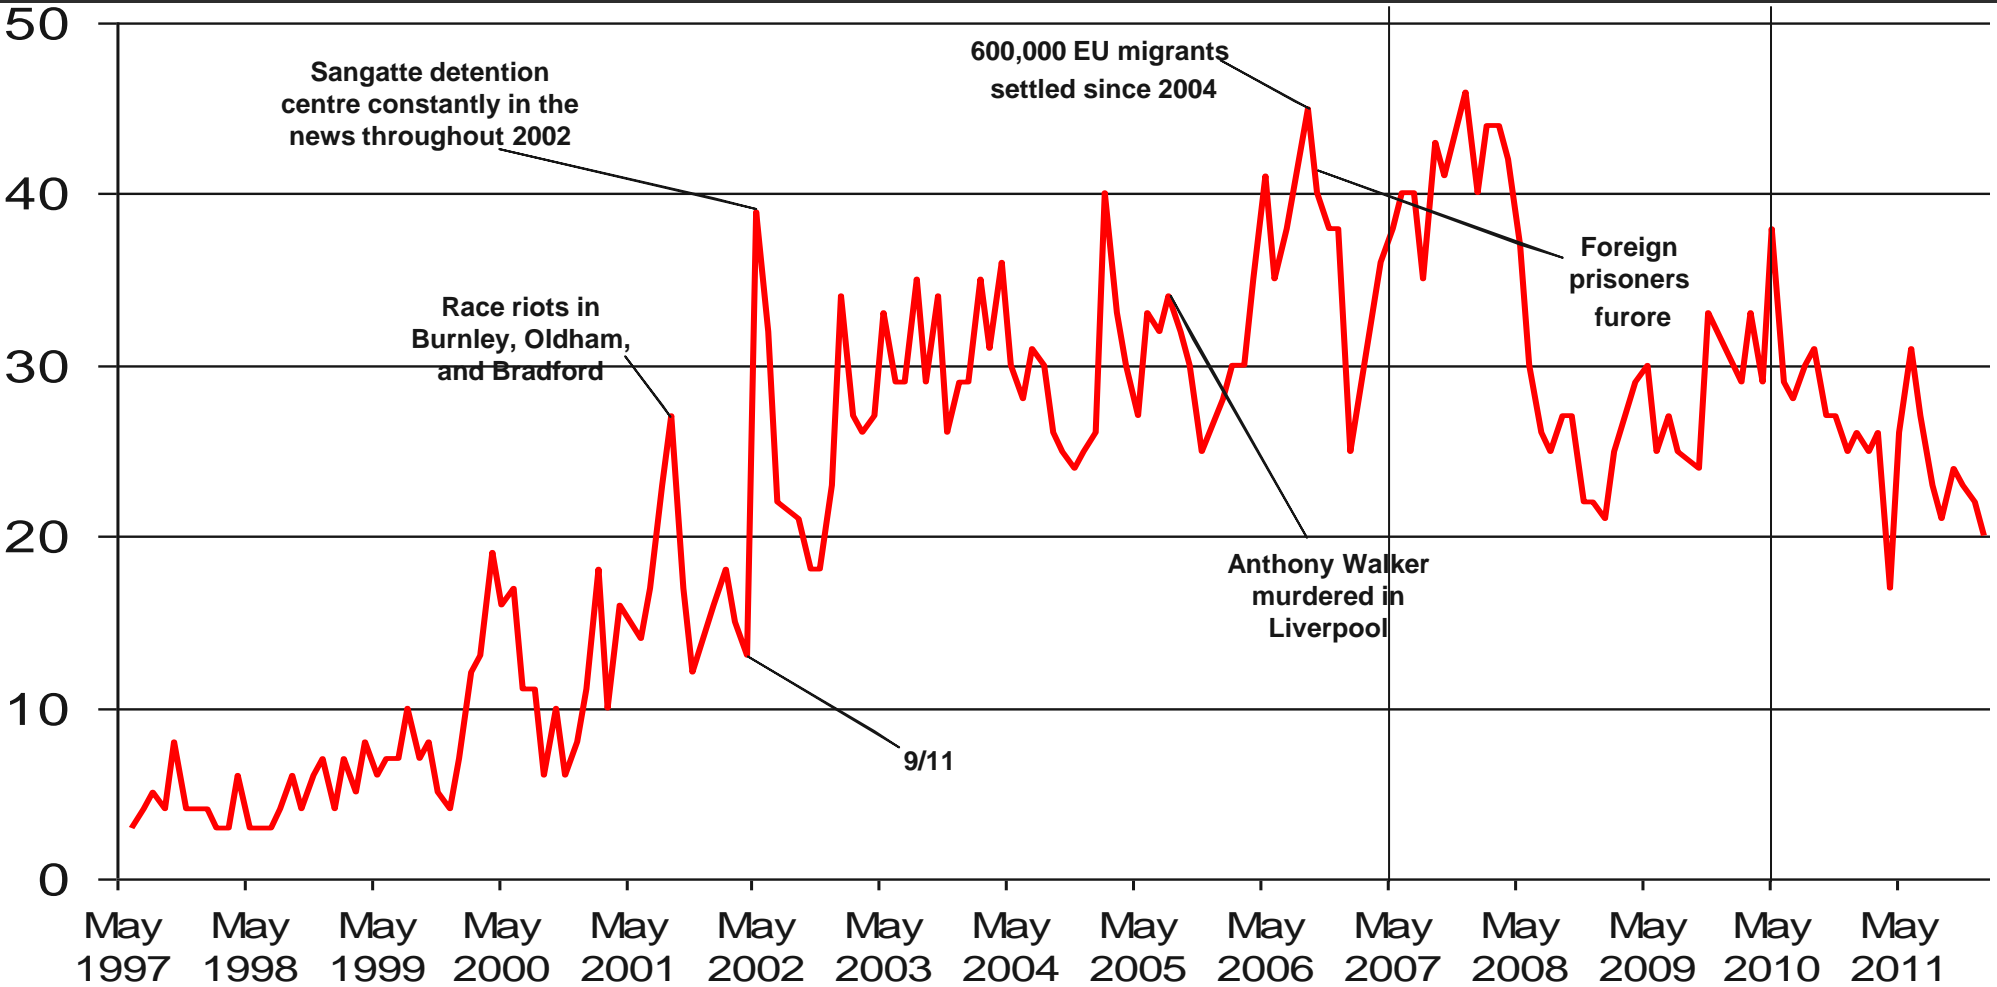

What do you see as other important issues facing Britain today?

Base: representative sample of 1,001 British adults age 18+, interviewed face-to-face in home 6-12th Jan 2012

Source: Ipsos MORI Issues Index

Issues Facing Britain: Long Term Trends

What do you see as the most/other important issues facing Britain today?

Base: representative sample of c.1,000 British adults age 18+ each month, interviewed face-to-face in home

Source: Ipsos MORI Issues Index

Issues Facing Britain: Economy | Economic situation

What do you see as the most/other important issues facing Britain today?

Base: representative sample of c.1,000 British adults age 18+ each month, interviewed face-to-face in home

Base: representative sample of c.1,000 British adults age 18+ each month, interviewed face-to-face in home

Source: Ipsos MORI Issues Index

Issues Facing Britain: Crime / Law & Order / Violence / Vandalism / ASB