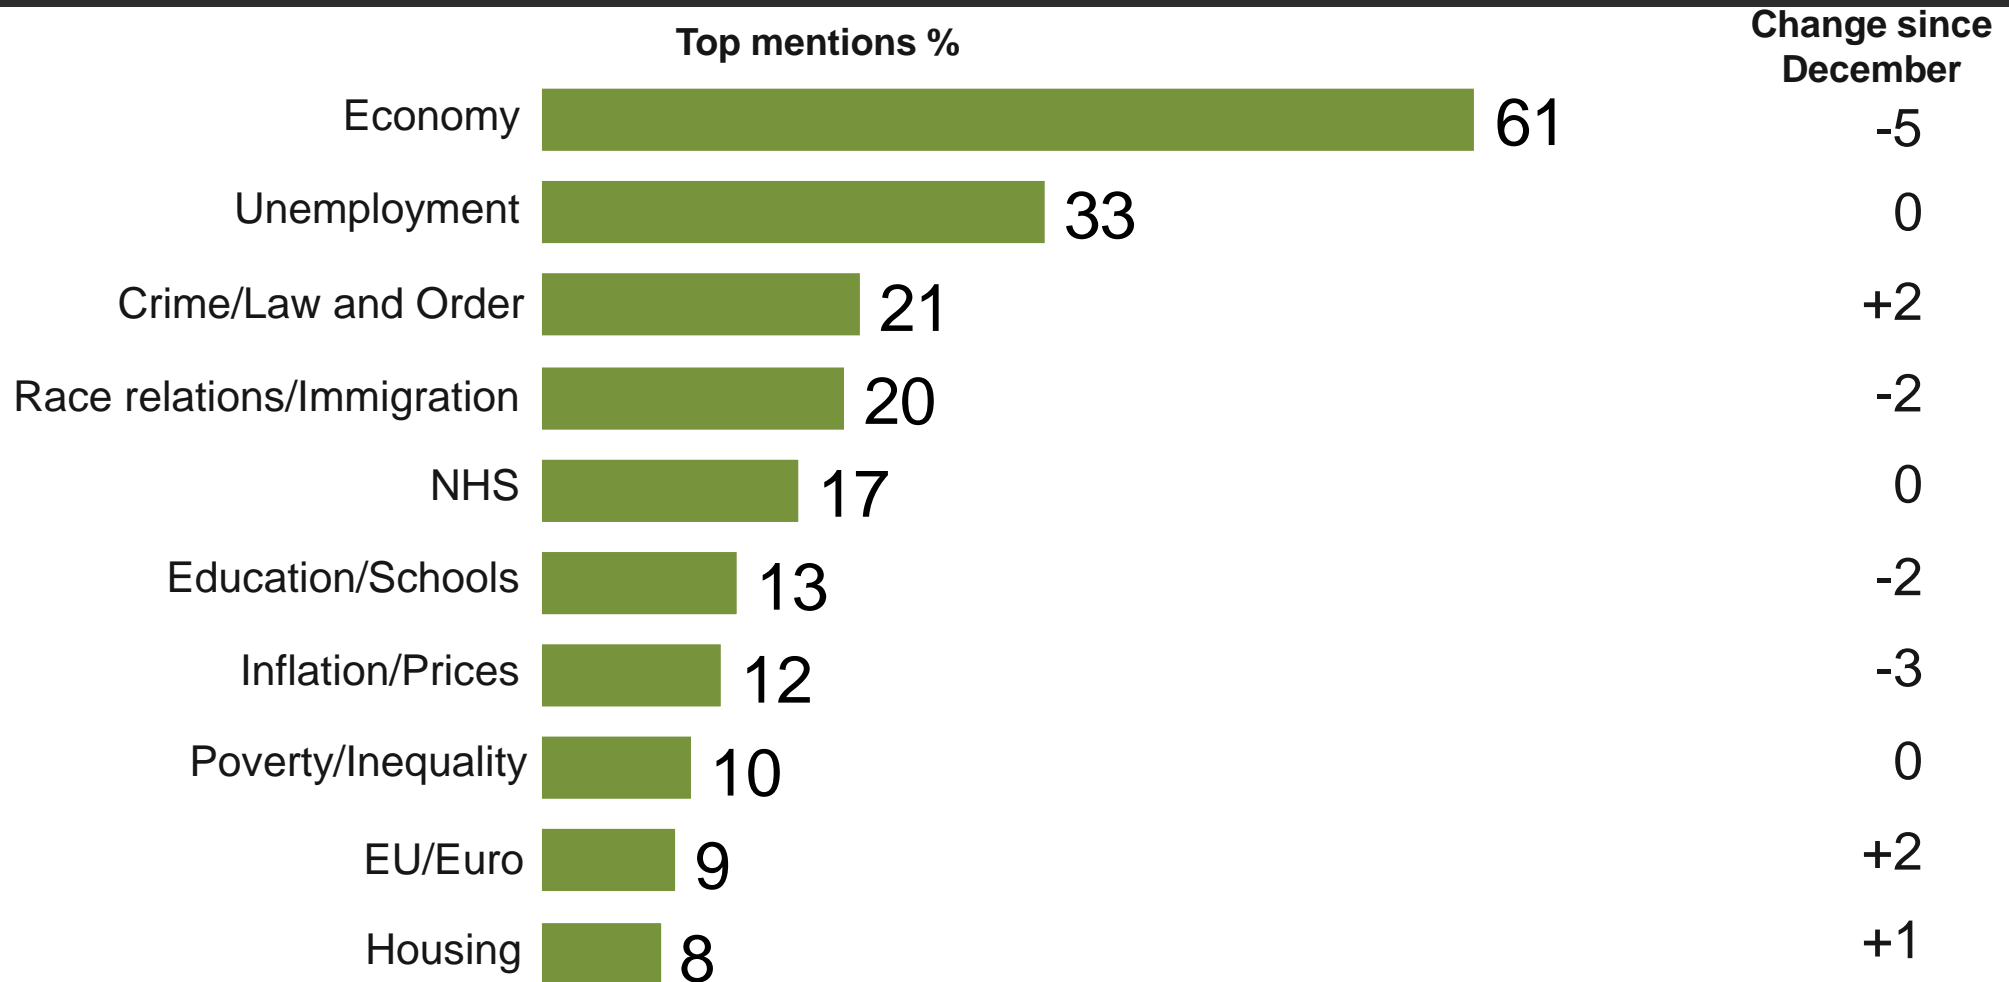

What do you see as other important issues facing Britain today?

Base: representative sample of 1,001 British adults age 18+, interviewed face-to-face in home 6-12th Jan 2012

Source: Ipsos MORI Issues Index

Issues Facing Britain: Long Term Trends

What do you see as the most/other important issues facing Britain today?

Base: representative sample of c.1,000 British adults age 18+ each month, interviewed face-to-face in home