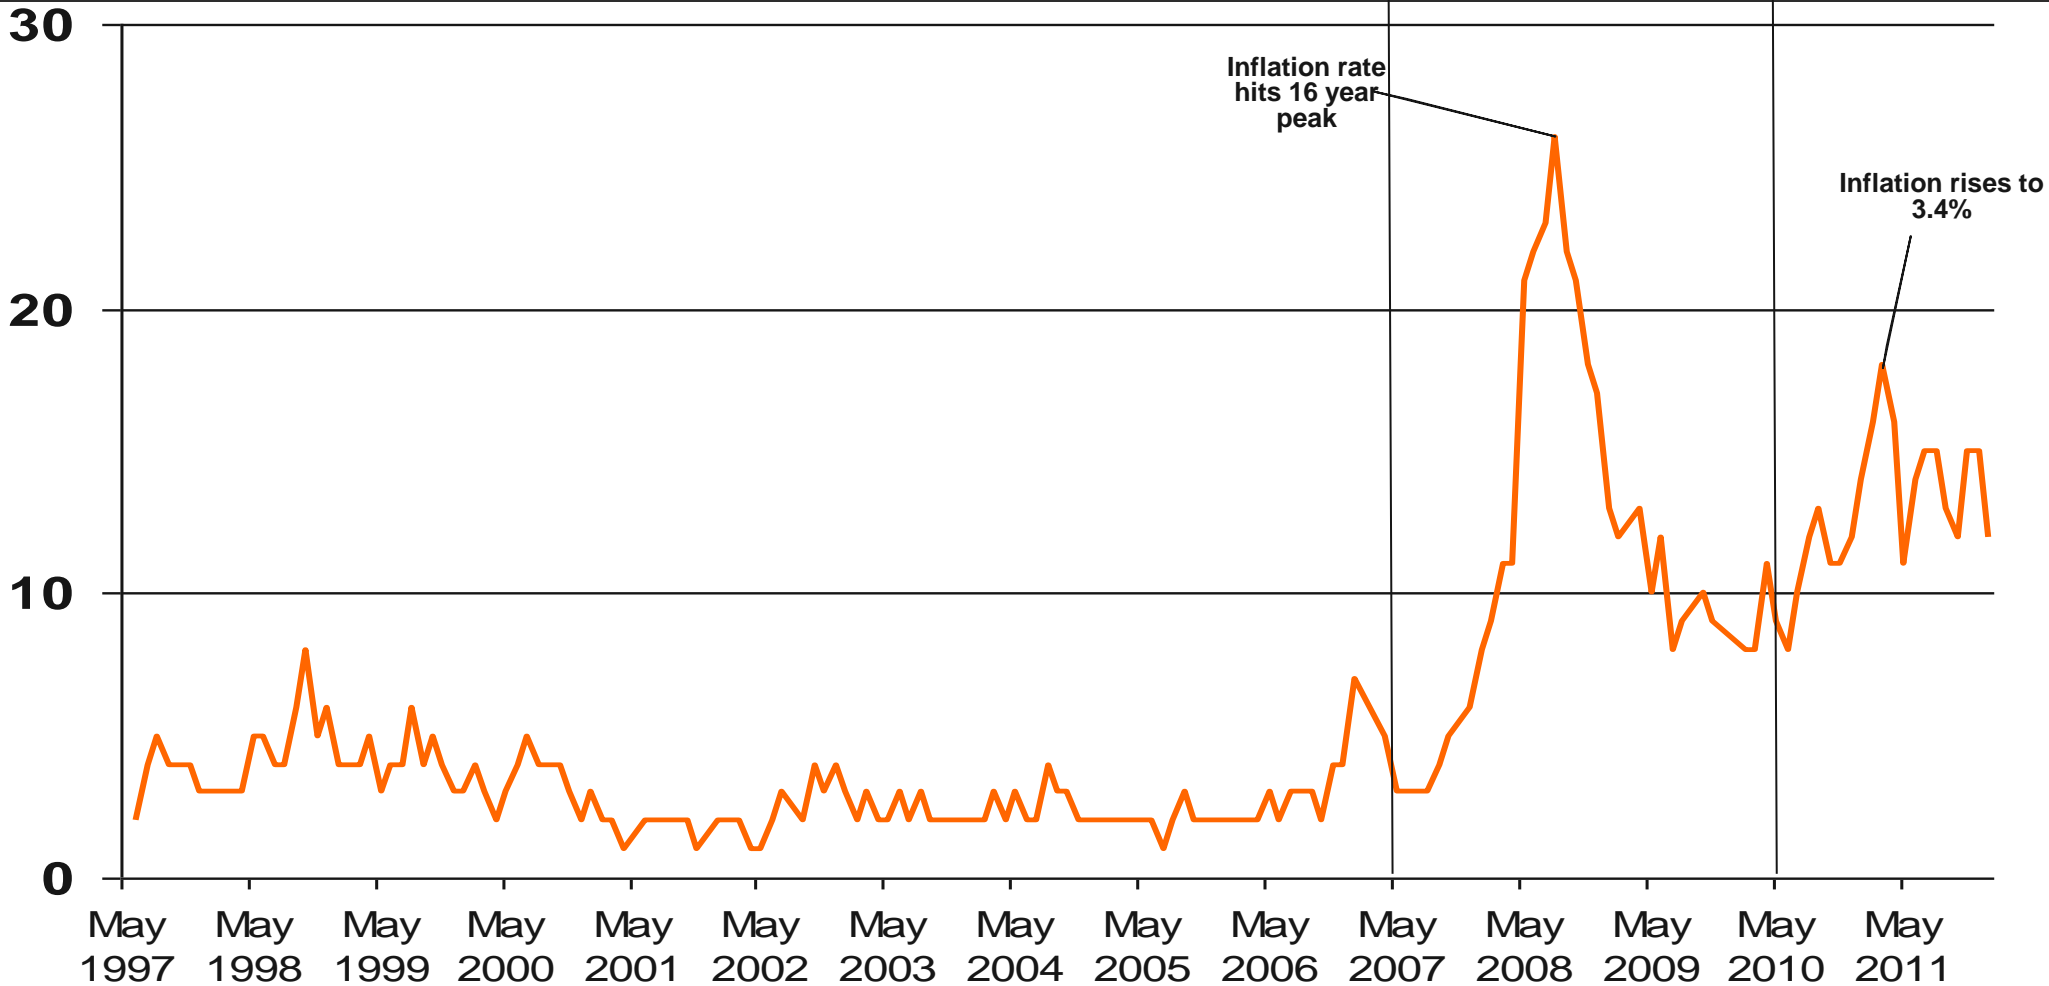

Issues Facing Britain: Inflation/Prices

What do you see as the most/other important issues facing Britain today?

Brown becomes
PM

Cameron becomes
PM

Base: representative sample of c.1,000 British adults age 18+ each month, interviewed face-to-face in home

Source: Ipsos MORI Issues Index