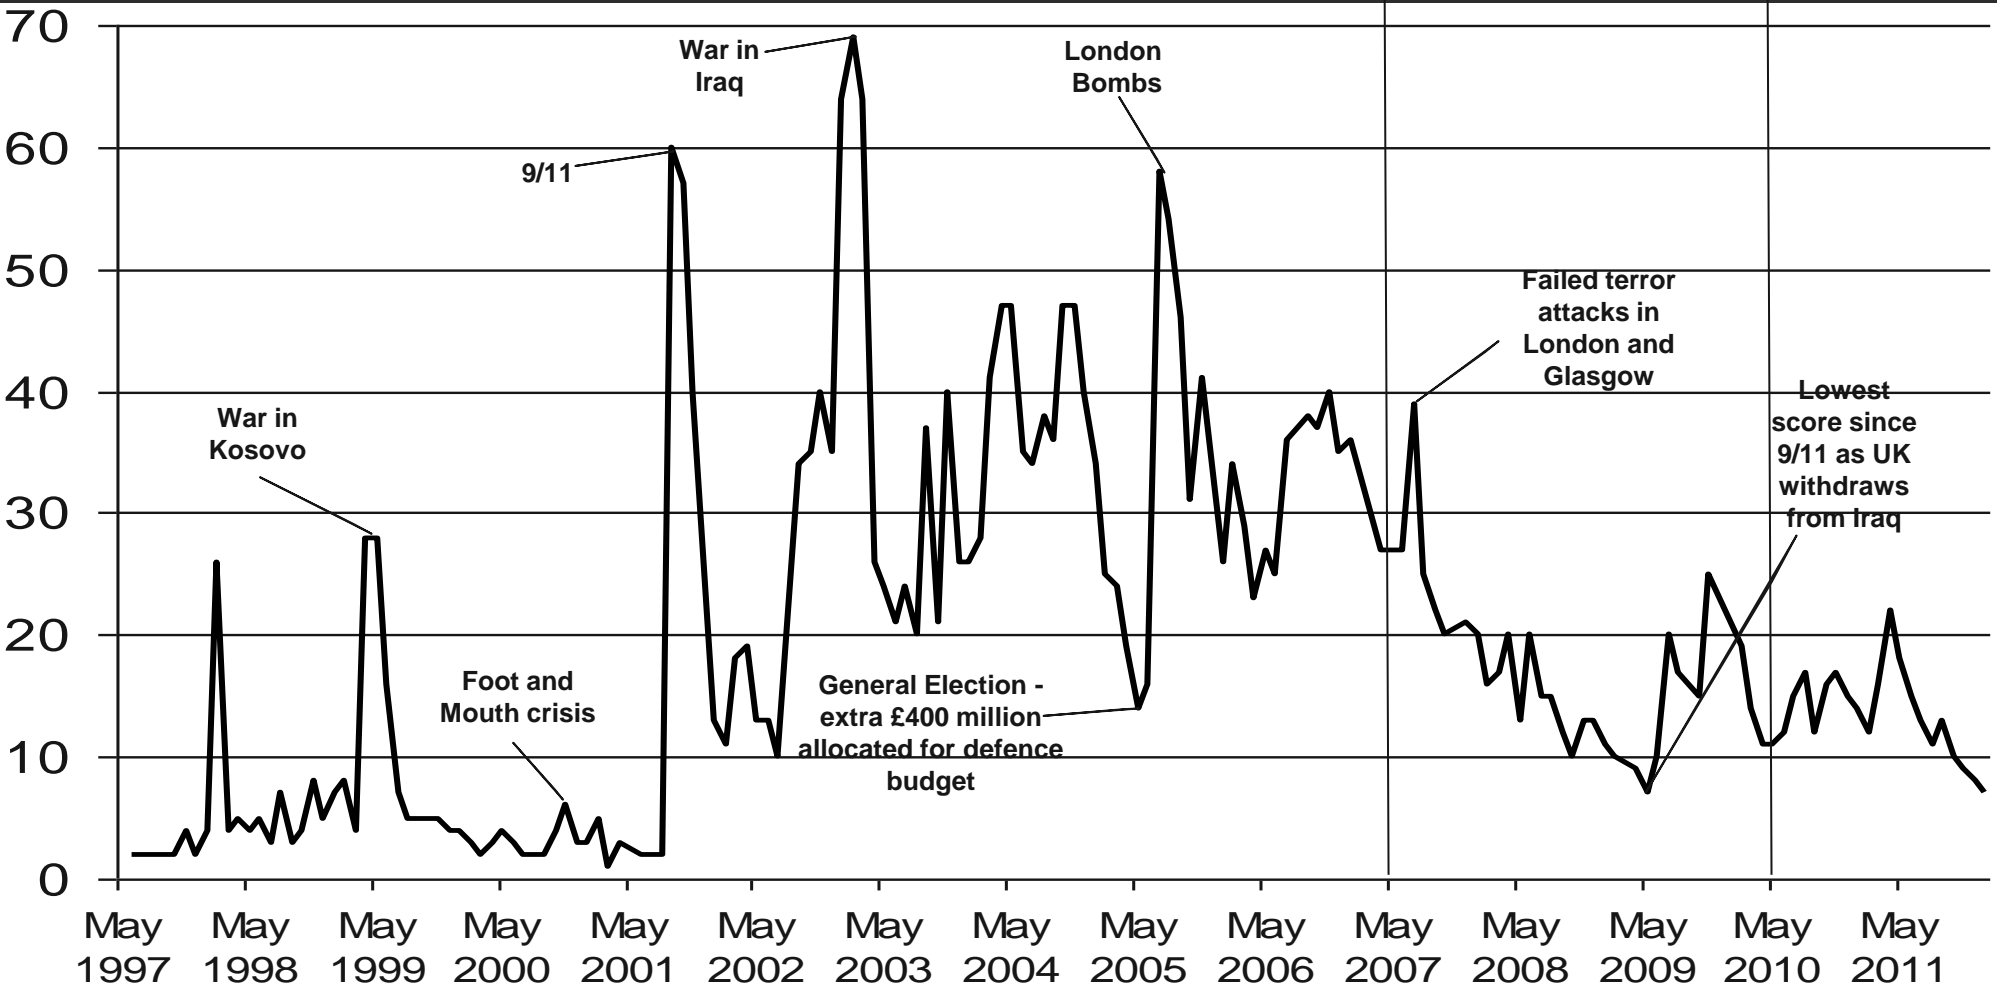

Issues Facing Britain: Defence | Foreign Affairs | International terrorism

What do you see as the most/other important issues facing Britain today?

Brown becomes PM

Cameron becomes PM

Base: representative sample of c.1,000 British adults age 18+ each month, interviewed face-to-face in home

Source: Ipsos MORI Issues Index