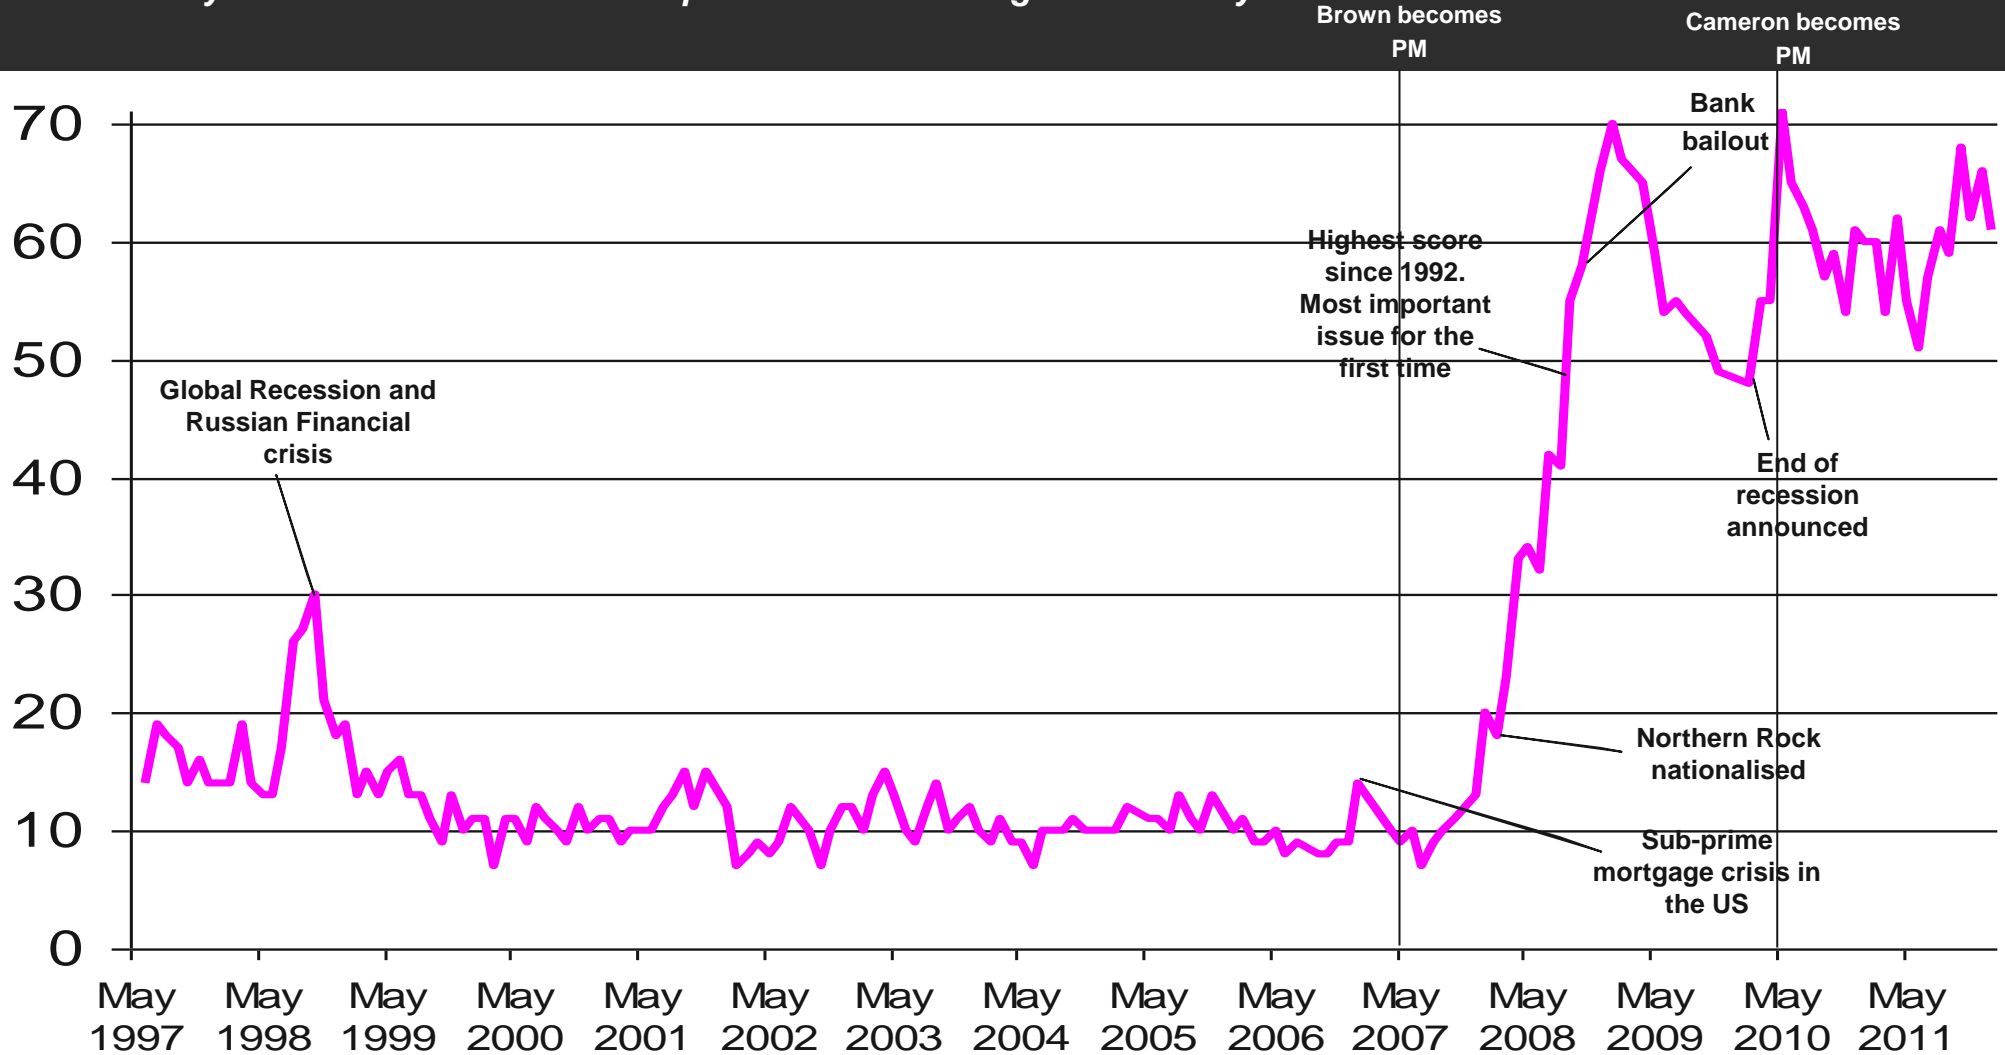

What do you see as other important issues facing Britain today?

Base: representative sample of 1,001 British adults age 18+, interviewed face-to-face in home 6-12th Jan 2012

Source: Ipsos MORI Issues Index

Issues Facing Britain: Long Term Trends

What do you see as the most/other important issues facing Britain today?

Base: representative sample of c.1,000 British adults age 18+ each month, interviewed face-to-face in home

Source: Ipsos MORI Issues Index

Issues Facing Britain: Economy | Economic situation

What do you see as the most/other important issues facing Britain today?

Base: representative sample of c.1,000 British adults age 18+ each month, interviewed face-to-face in home