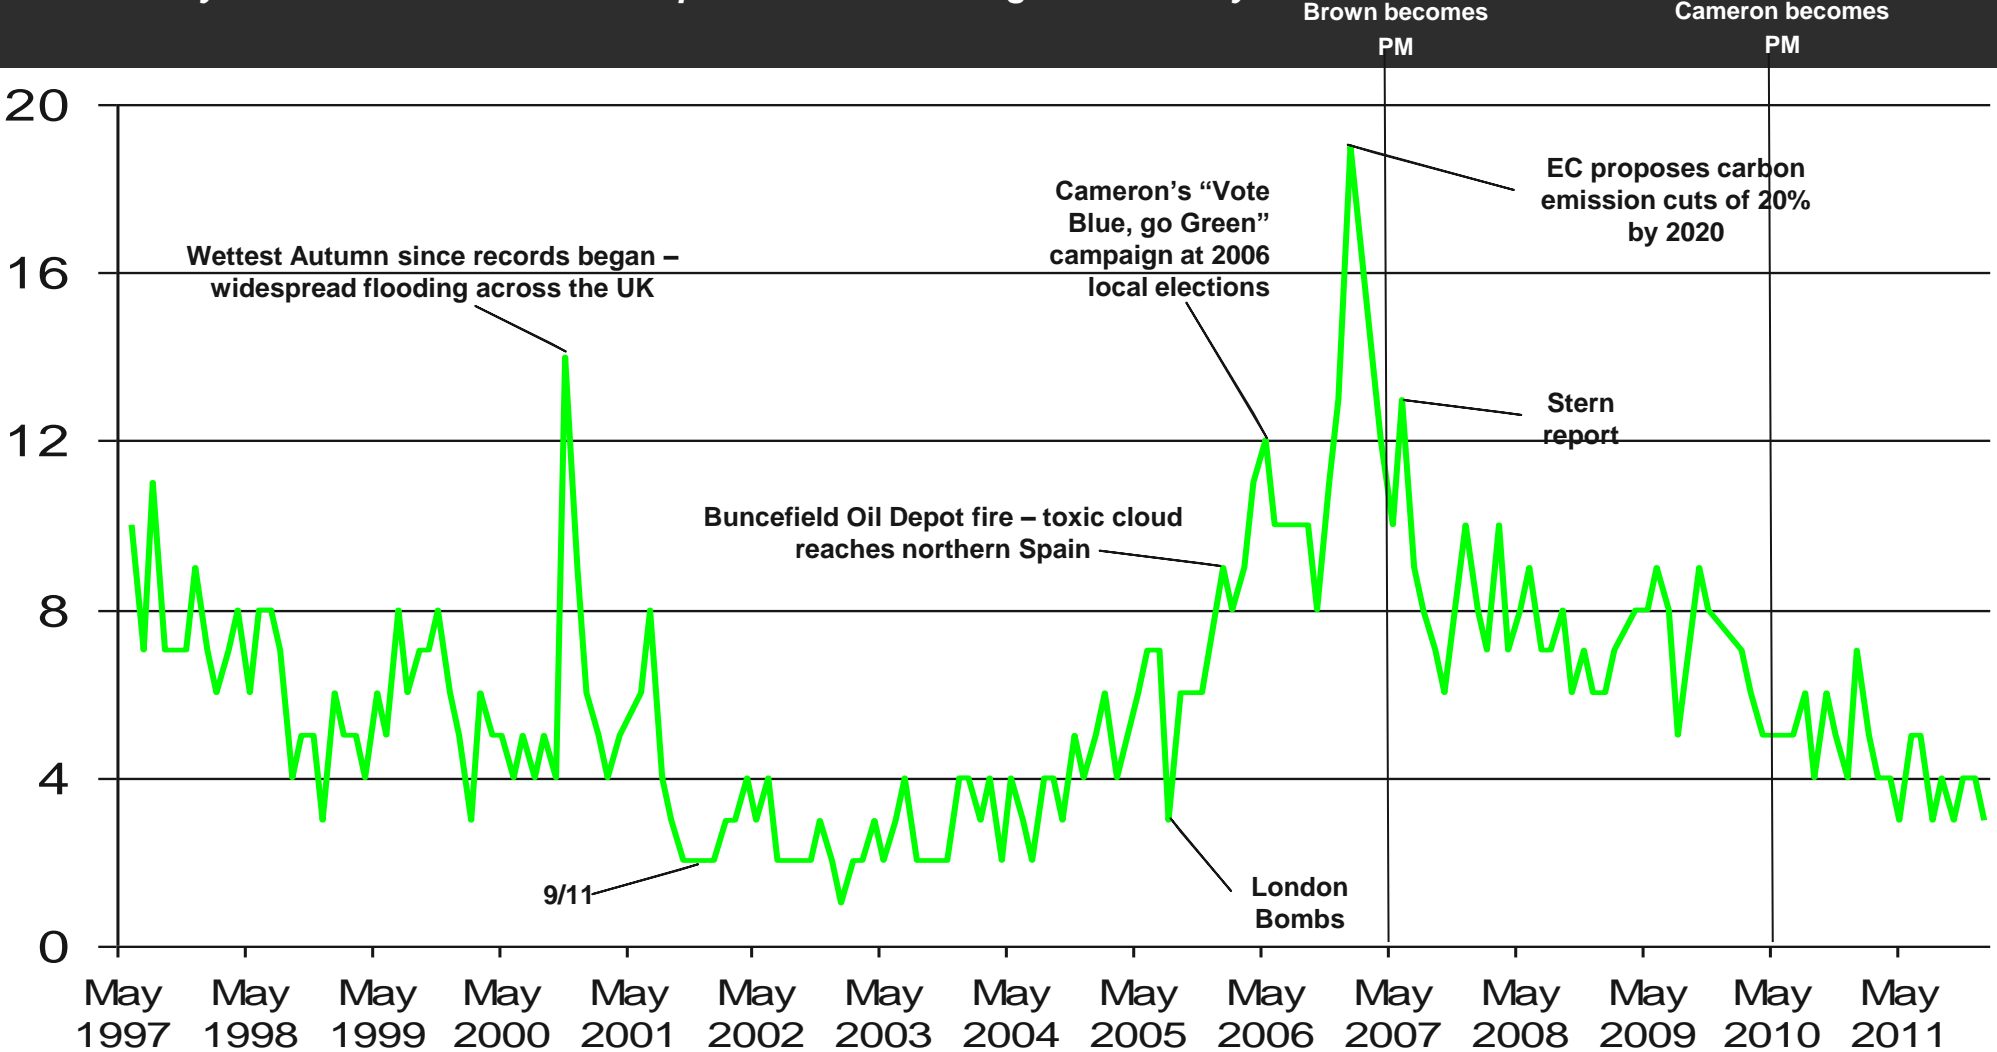

Issues Facing Britain: Pollution / Environment

What do you see as the most/other important issues facing Britain today?

Base: representative sample of c.1,000 British adults age 18+ each month, interviewed face-to-face in home

Source: Ipsos MORI Issues Index