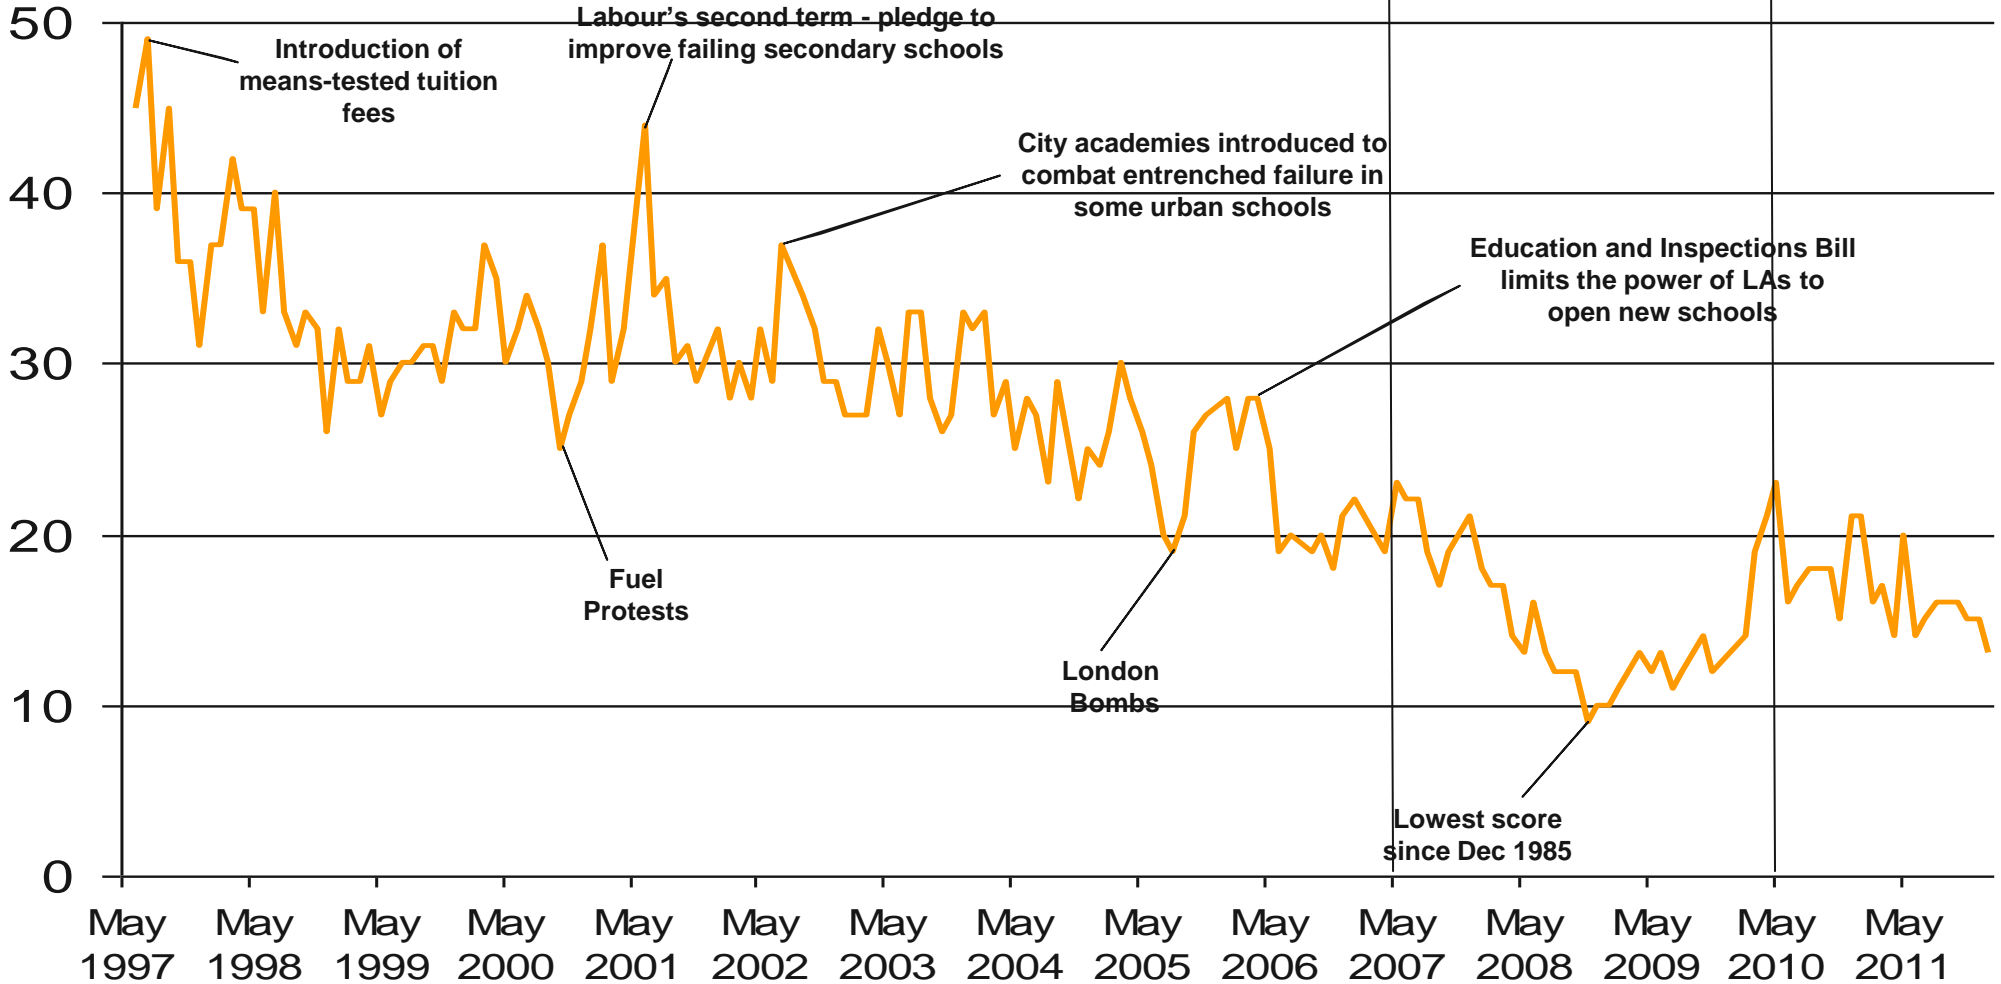

Issues Facing Britain: Education / Schools

What do you see as the most/other important issues facing Britain today?

Brown becomes
PM

Cameron becomes
PM

Base: representative sample of c.1,000 British adults age 18+ each month, interviewed face-to-face in home

Source: Ipsos MORI Issues Index