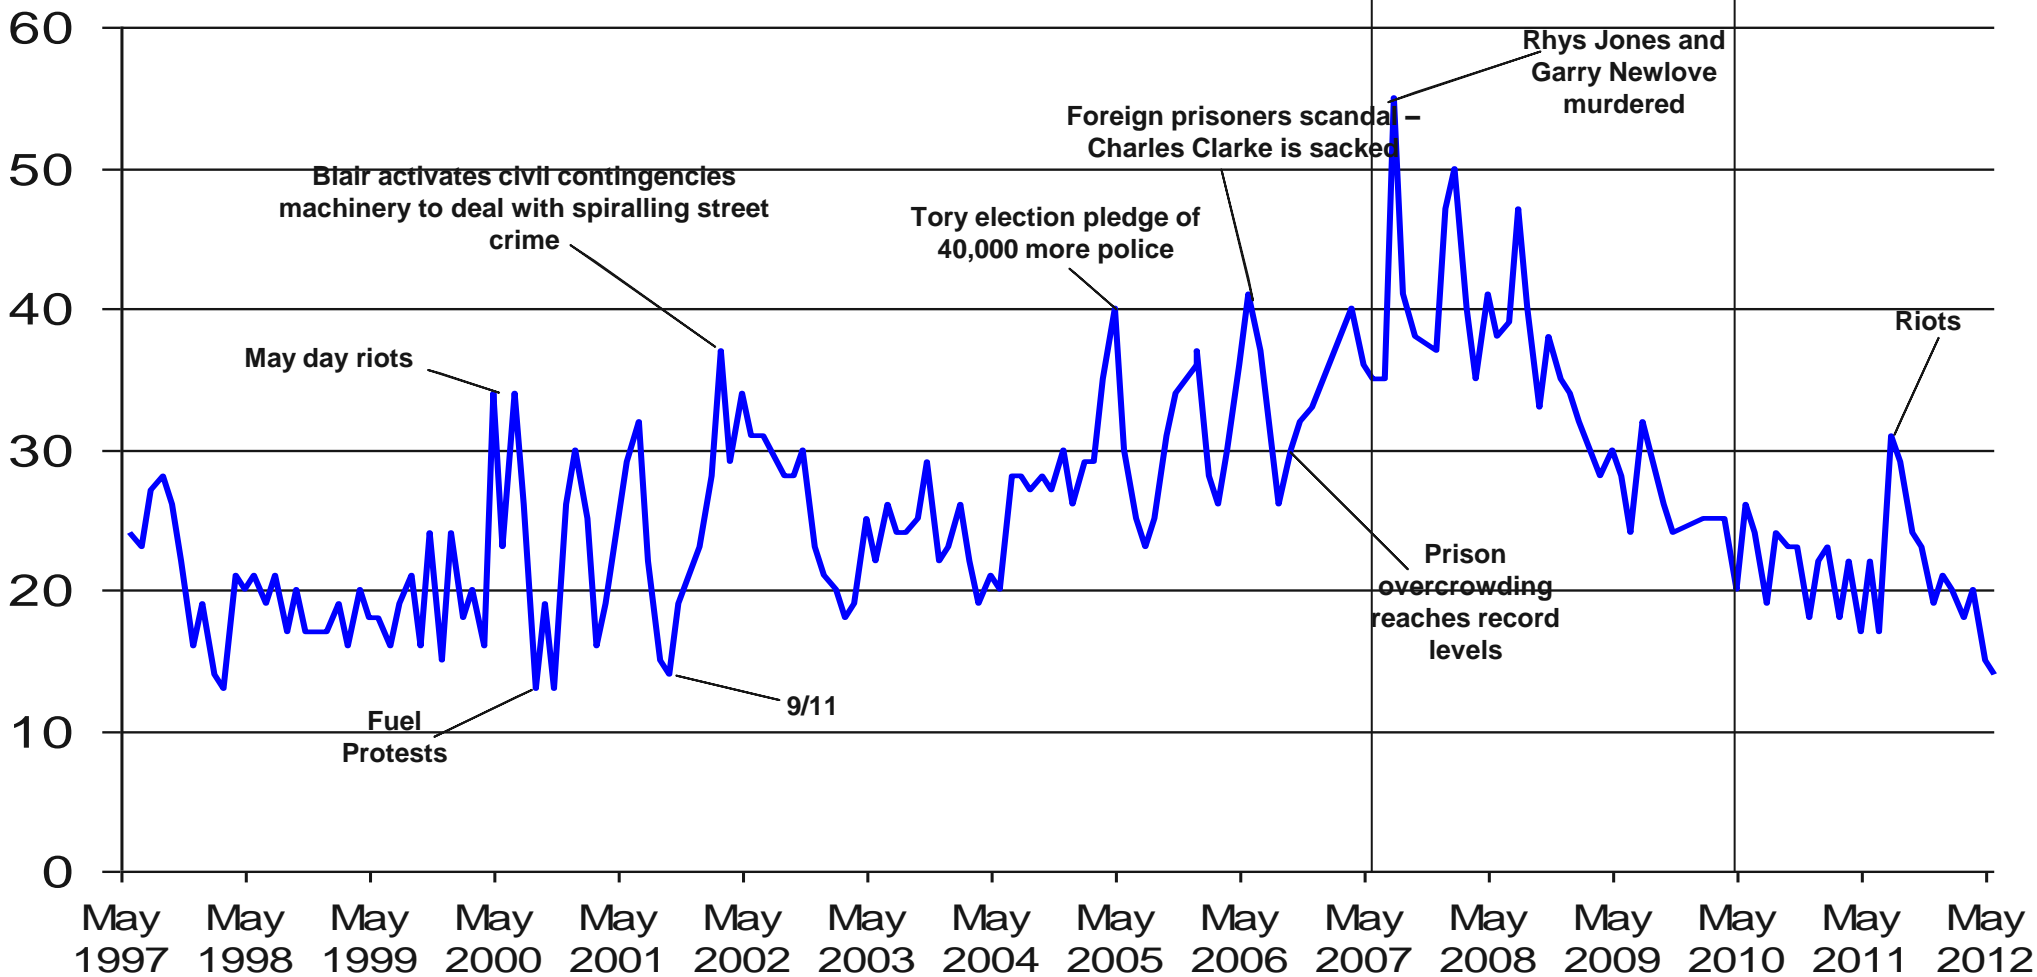

Base: representative sample of c.1,000 British adults age 18+ each month, interviewed face-to-face in home

Source: Ipsos MORI Issues Index

Issues Facing Britain: Crime / Law & Order / Violence / Vandalism / ASB

What do you see as the most/other important issues facing Britain today?

Brown becomes PM

Cameron becomes PM

Base: representative sample of c.1,000 British adults age 18+ each month, interviewed face-to-face in home