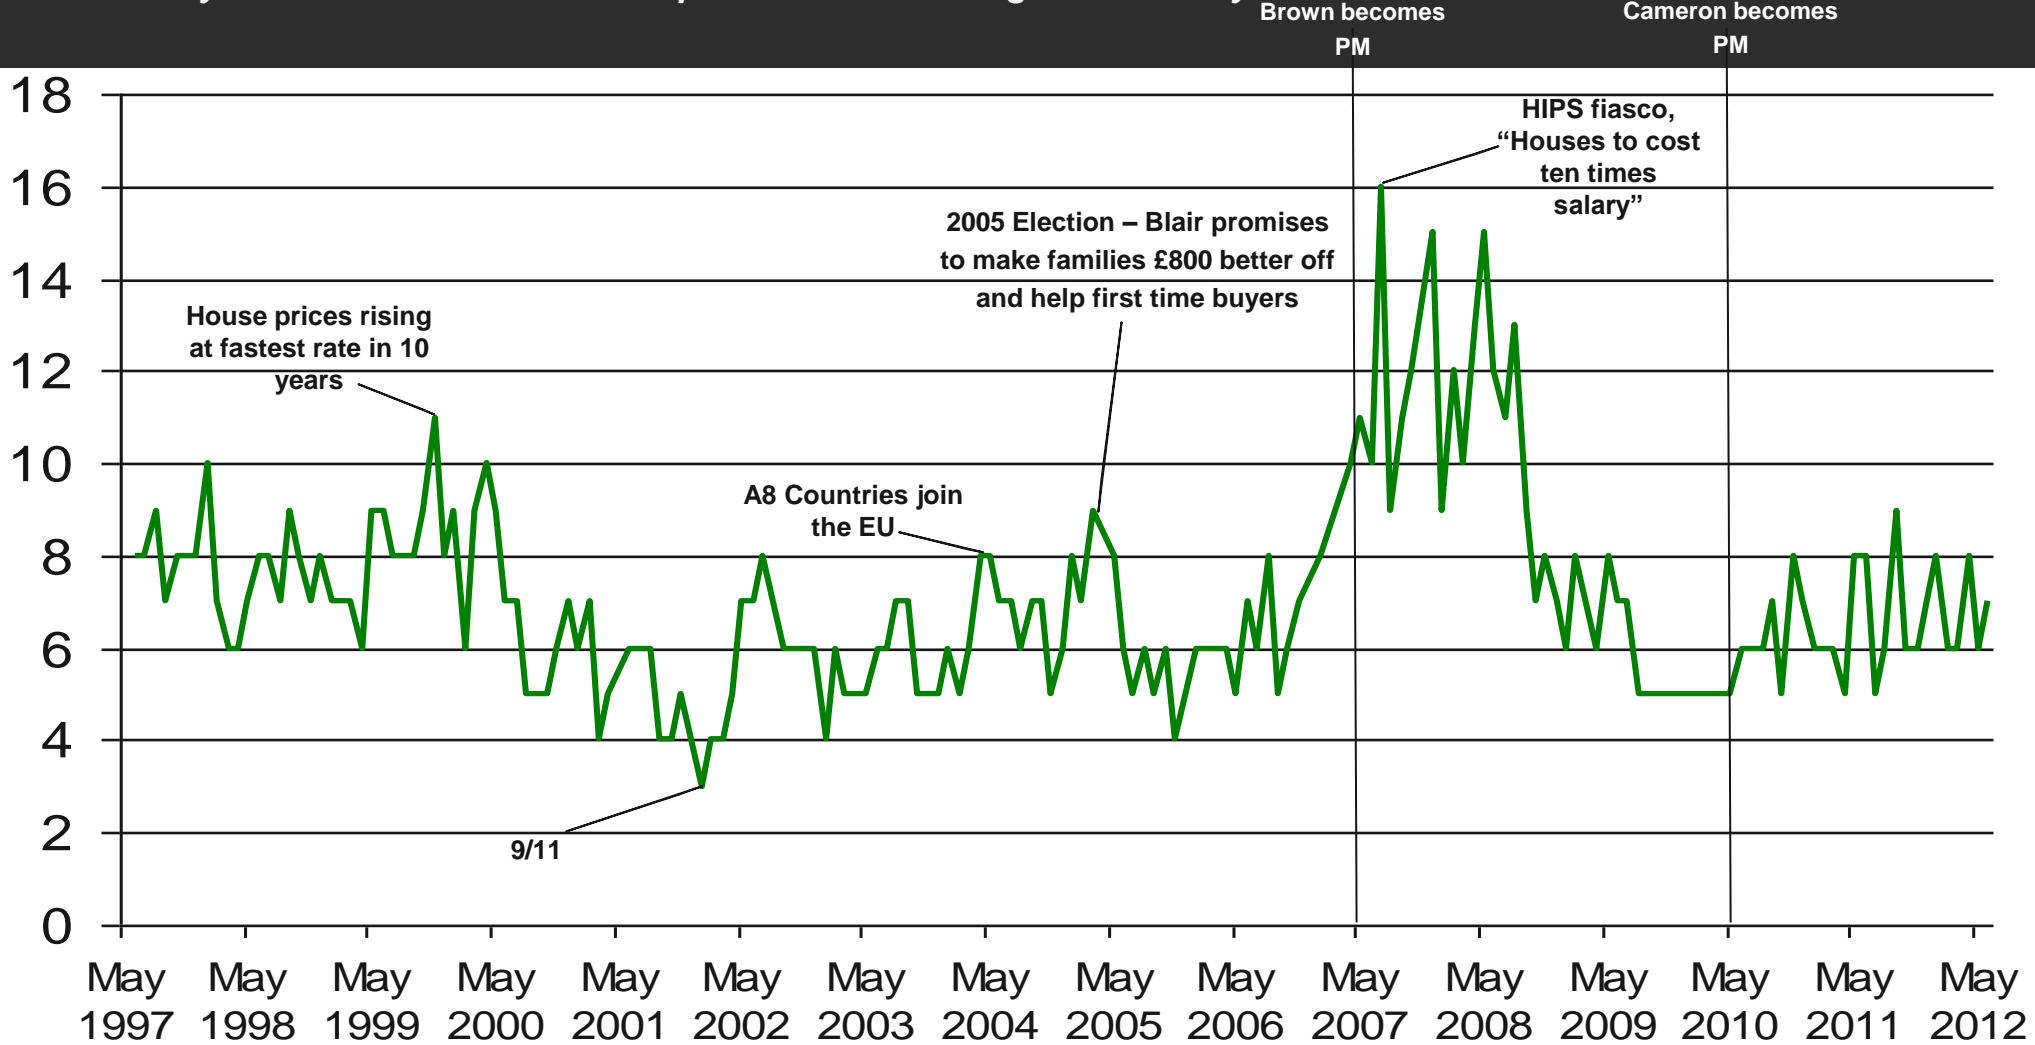

What do you see as the most/other important issues facing Britain today?

Brown becomes PM

Cameron becomes PM

Base: representative sample of c.1,000 British adults age 18+ each month, interviewed face-to-face in home

Source: Ipsos MORI Issues Index

Issues Facing Britain: Housing

What do you see as the most/other important issues facing Britain today?

Base: representative sample of c.1,000 British adults age 18+ each month, interviewed face-to-face in home