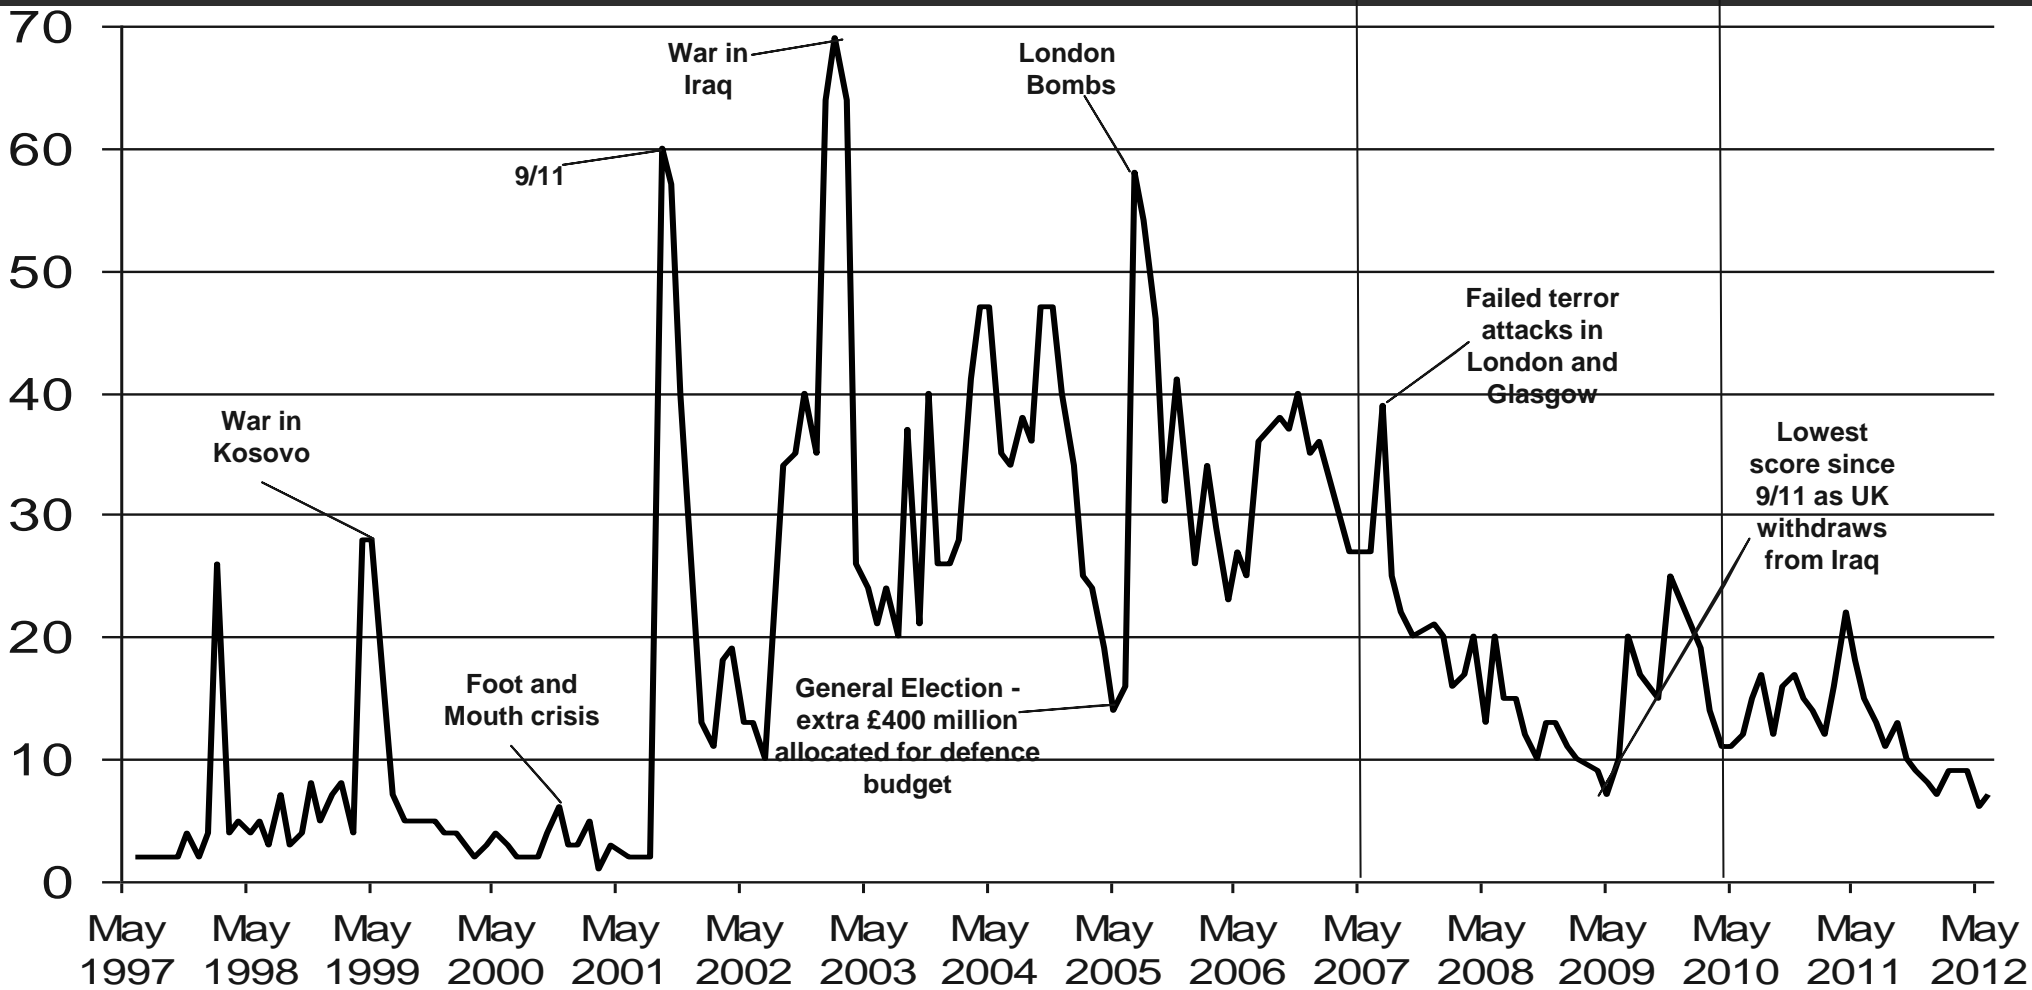

Issues Facing Britain: Defence / Foreign Affairs / International terrorism

What do you see as the most/other important issues facing Britain today?

Brown becomes PM

Cameron becomes PM

Base: representative sample of c.1,000 British adults age 18+ each month, interviewed face-to-face in home

Source: Ipsos MORI Issues Index