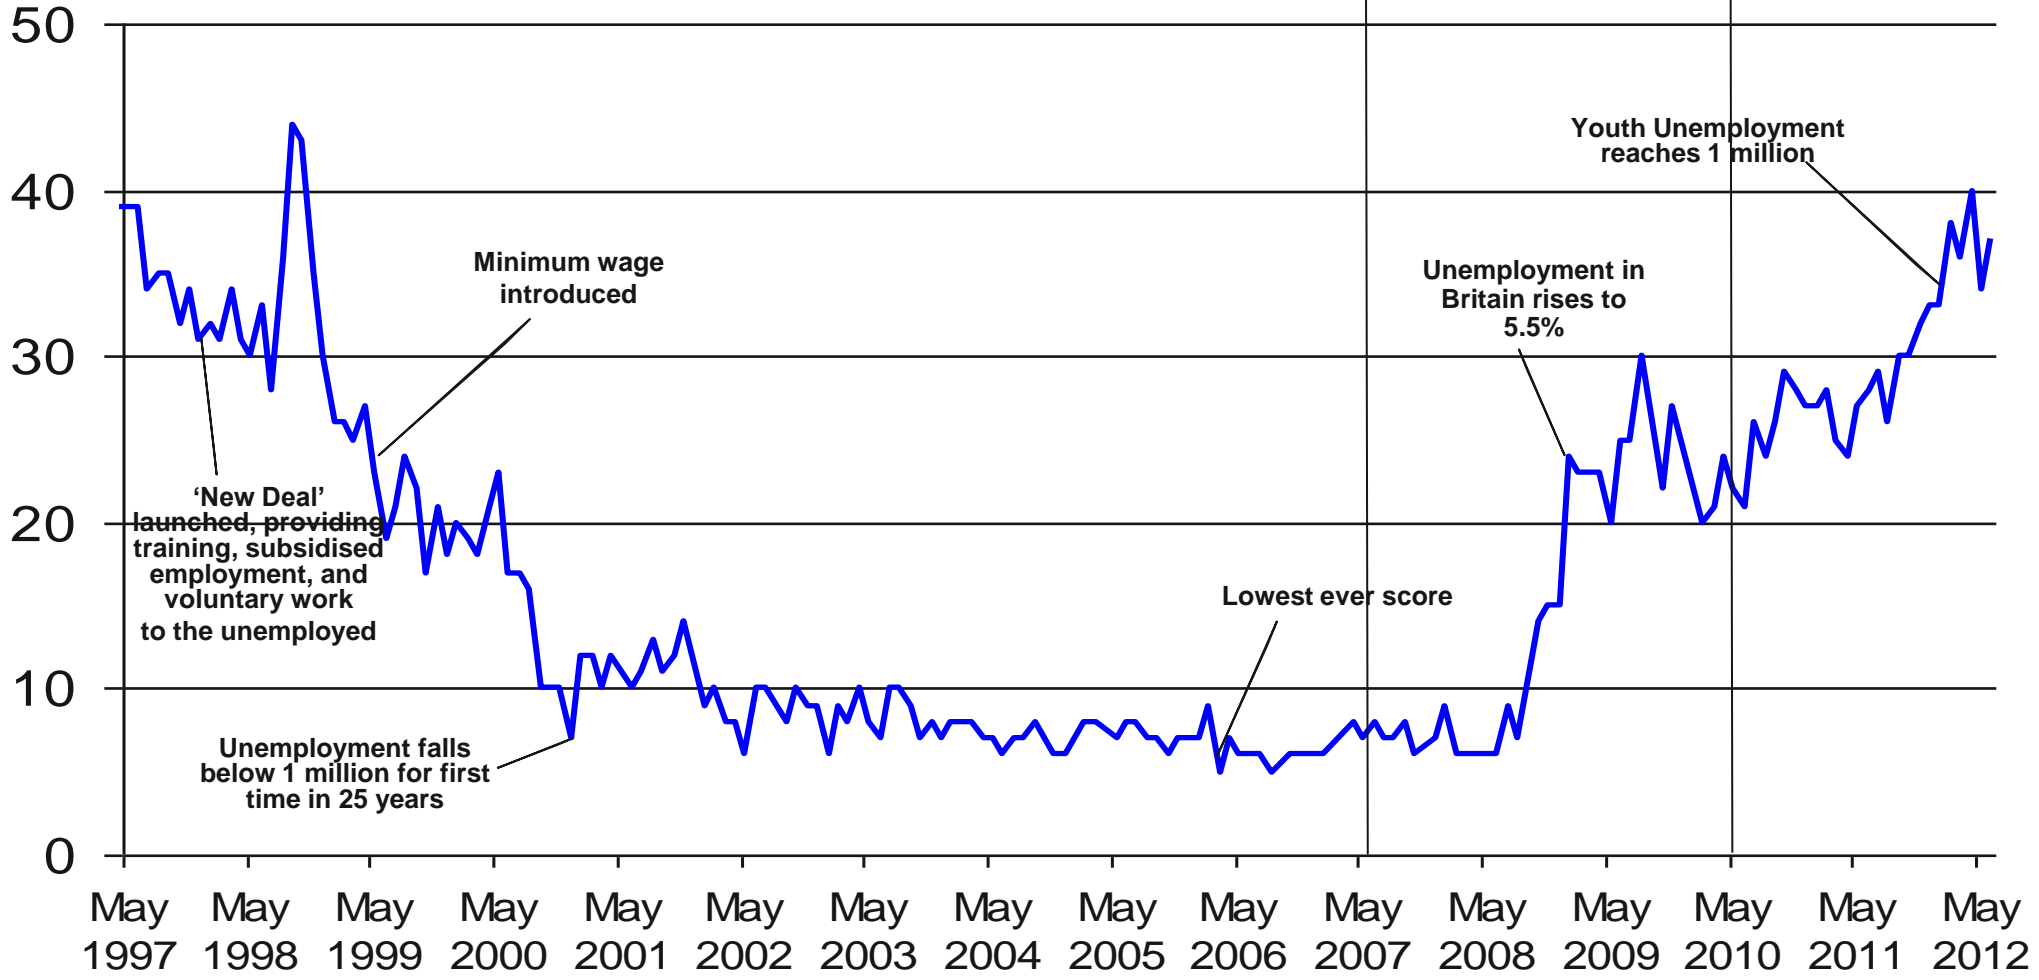

Issues Facing Britain: Unemployment / Factory closure / Lack of industry

What do you see as the most/other important issues facing Britain today?

Brown becomes PM

Cameron becomes PM

Base: representative sample of c.1,000 British adults age 18+ each month, interviewed face-to-face in home

Source: Ipsos MORI Issues Index