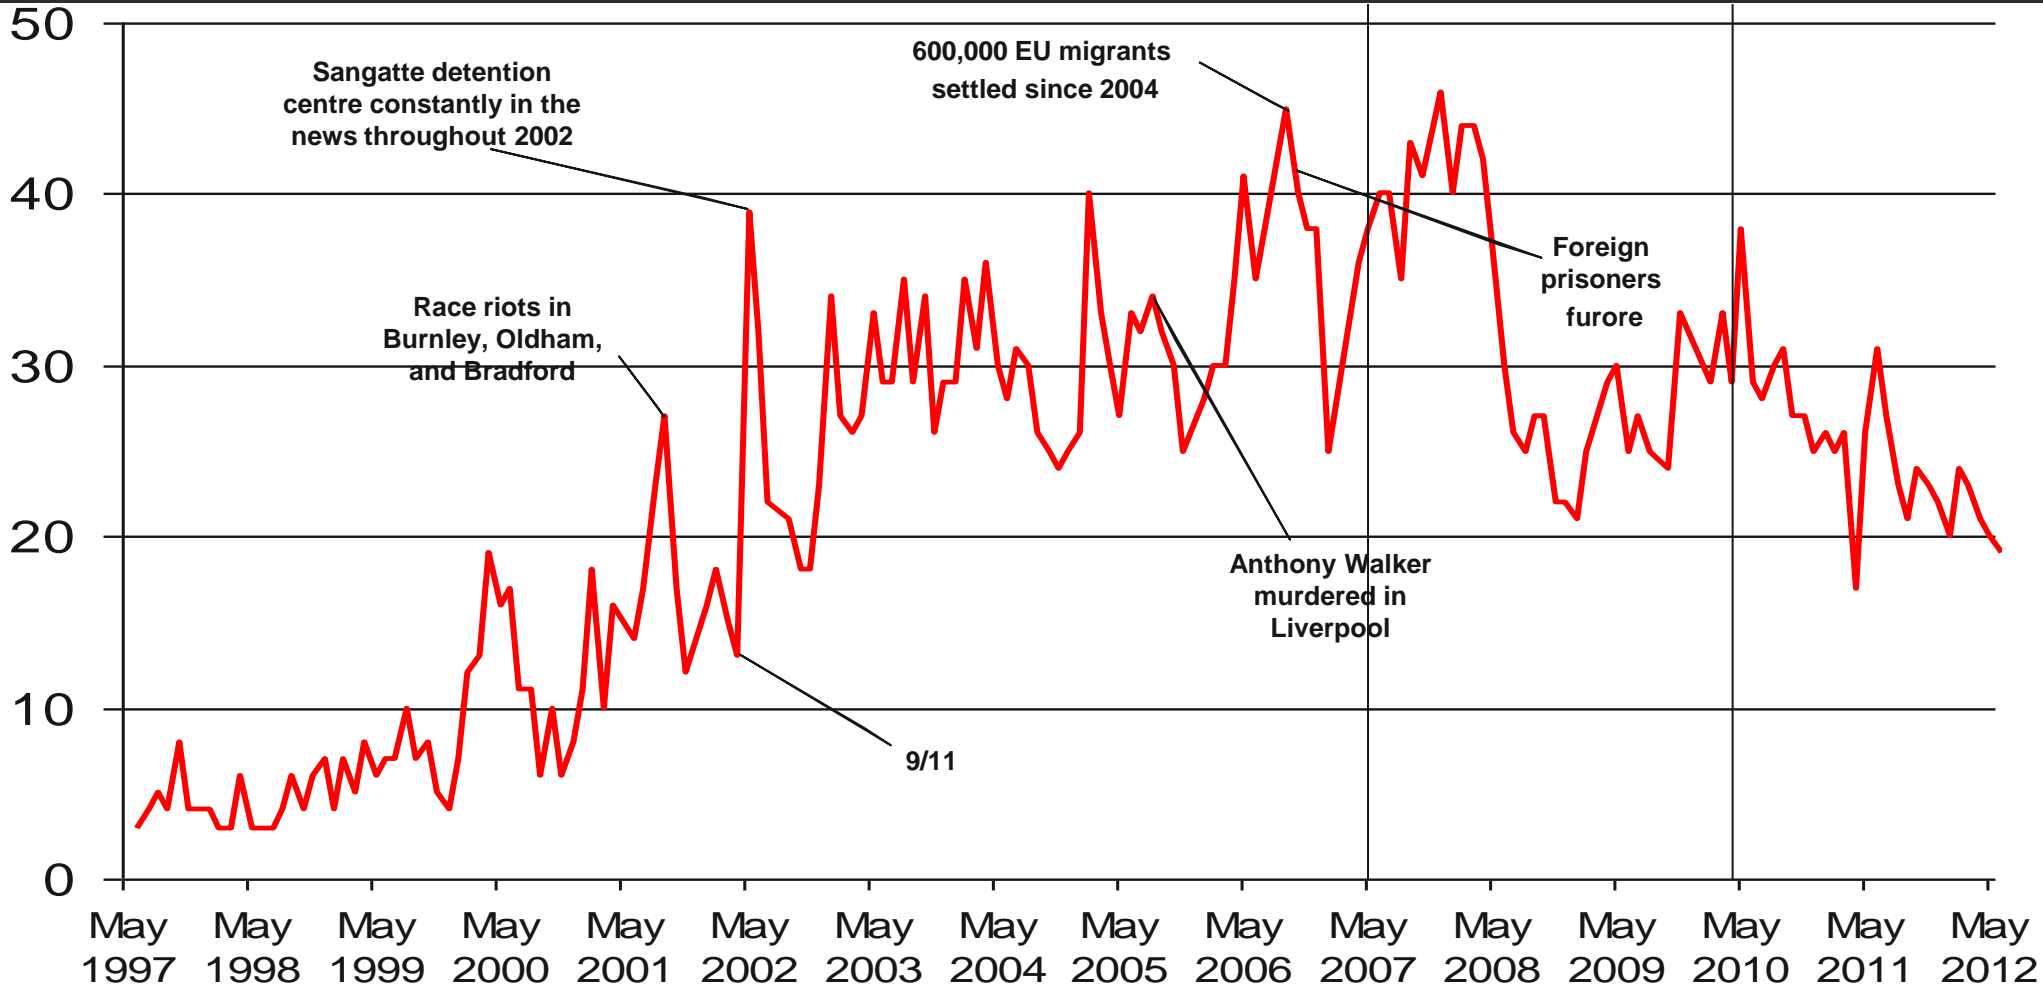

Base: 980 British adults 18+, 1-14th June 2012

Source: Ipsos MORI Issues Index

Issues Facing Britain: Long Term Trends

What do you see as the most/other important issues facing Britain today?

Base: representative sample of c.1,000 British adults age 18+ each month, interviewed face-to-face in home

Source: Ipsos MORI Issues Index

Issues Facing Britain: Economy / Economic situation

What do you see as the most/other important issues facing Britain today?

Base: representative sample of c.1,000 British adults age 18+ each month, interviewed face-to-face in home

Base: representative sample of c.1,000 British adults age 18+ each month, interviewed face-to-face in home

Source: Ipsos MORI Issues Index

Issues Facing Britain: Crime / Law & Order / Violence / Vandalism / ASB