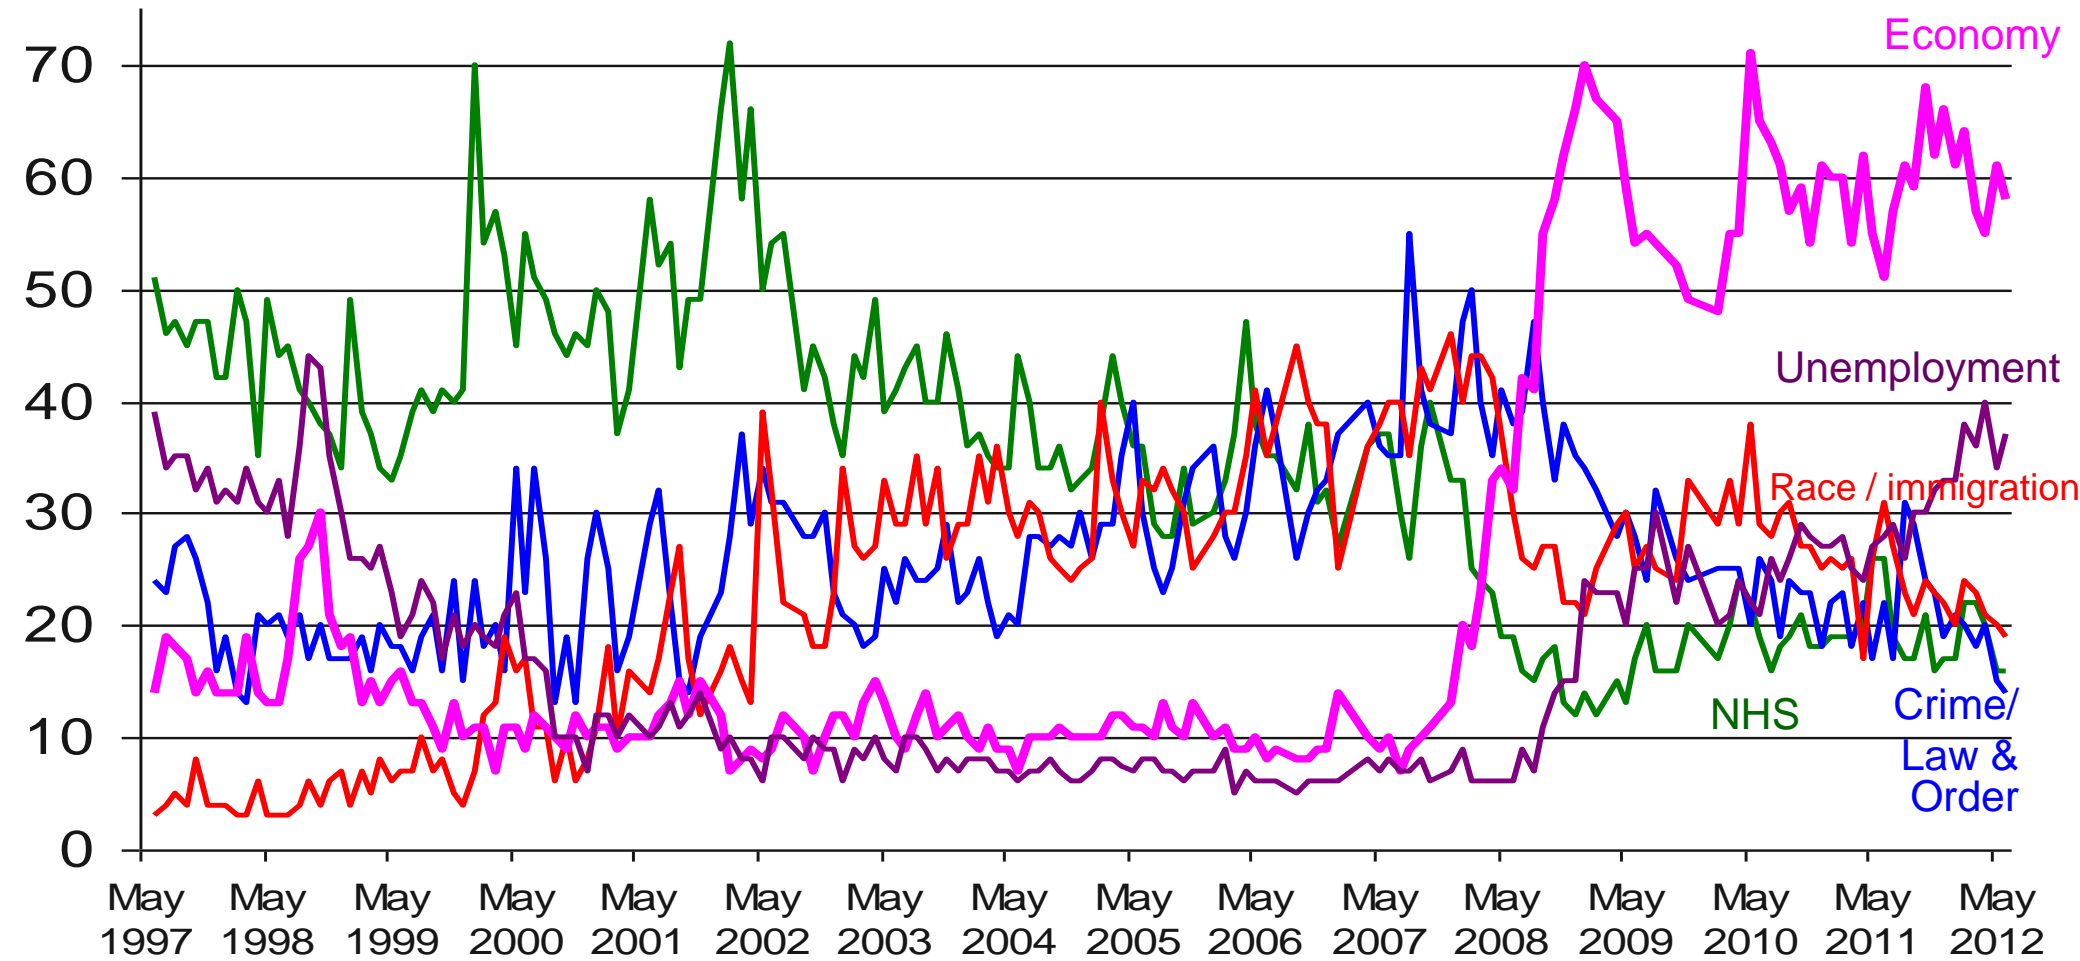

Economist / Ipsos MORI Issues Index

June 2012

Ipsos MORI

Contacts: Gideon.Skinner@ipsos.com
Jerry.Latter@ipsos.com
020 7347 3000

Issues Facing Britain: June

What do you see as the most/other important issues facing Britain today?

Base: 980 British adults 18+, 1-14th June 2012

Source: Ipsos MORI Issues Index

Issues Facing Britain: Long Term Trends

What do you see as the most/other important issues facing Britain today?

Base: representative sample of c.1,000 British adults age 18+ each month, interviewed face-to-face in home

Source: Ipsos MORI Issues Index

Issues Facing Britain: Economy / Economic situation

What do you see as the most/other important issues facing Britain today?

Base: representative sample of c.1,000 British adults age 18+ each month, interviewed face-to-face in home