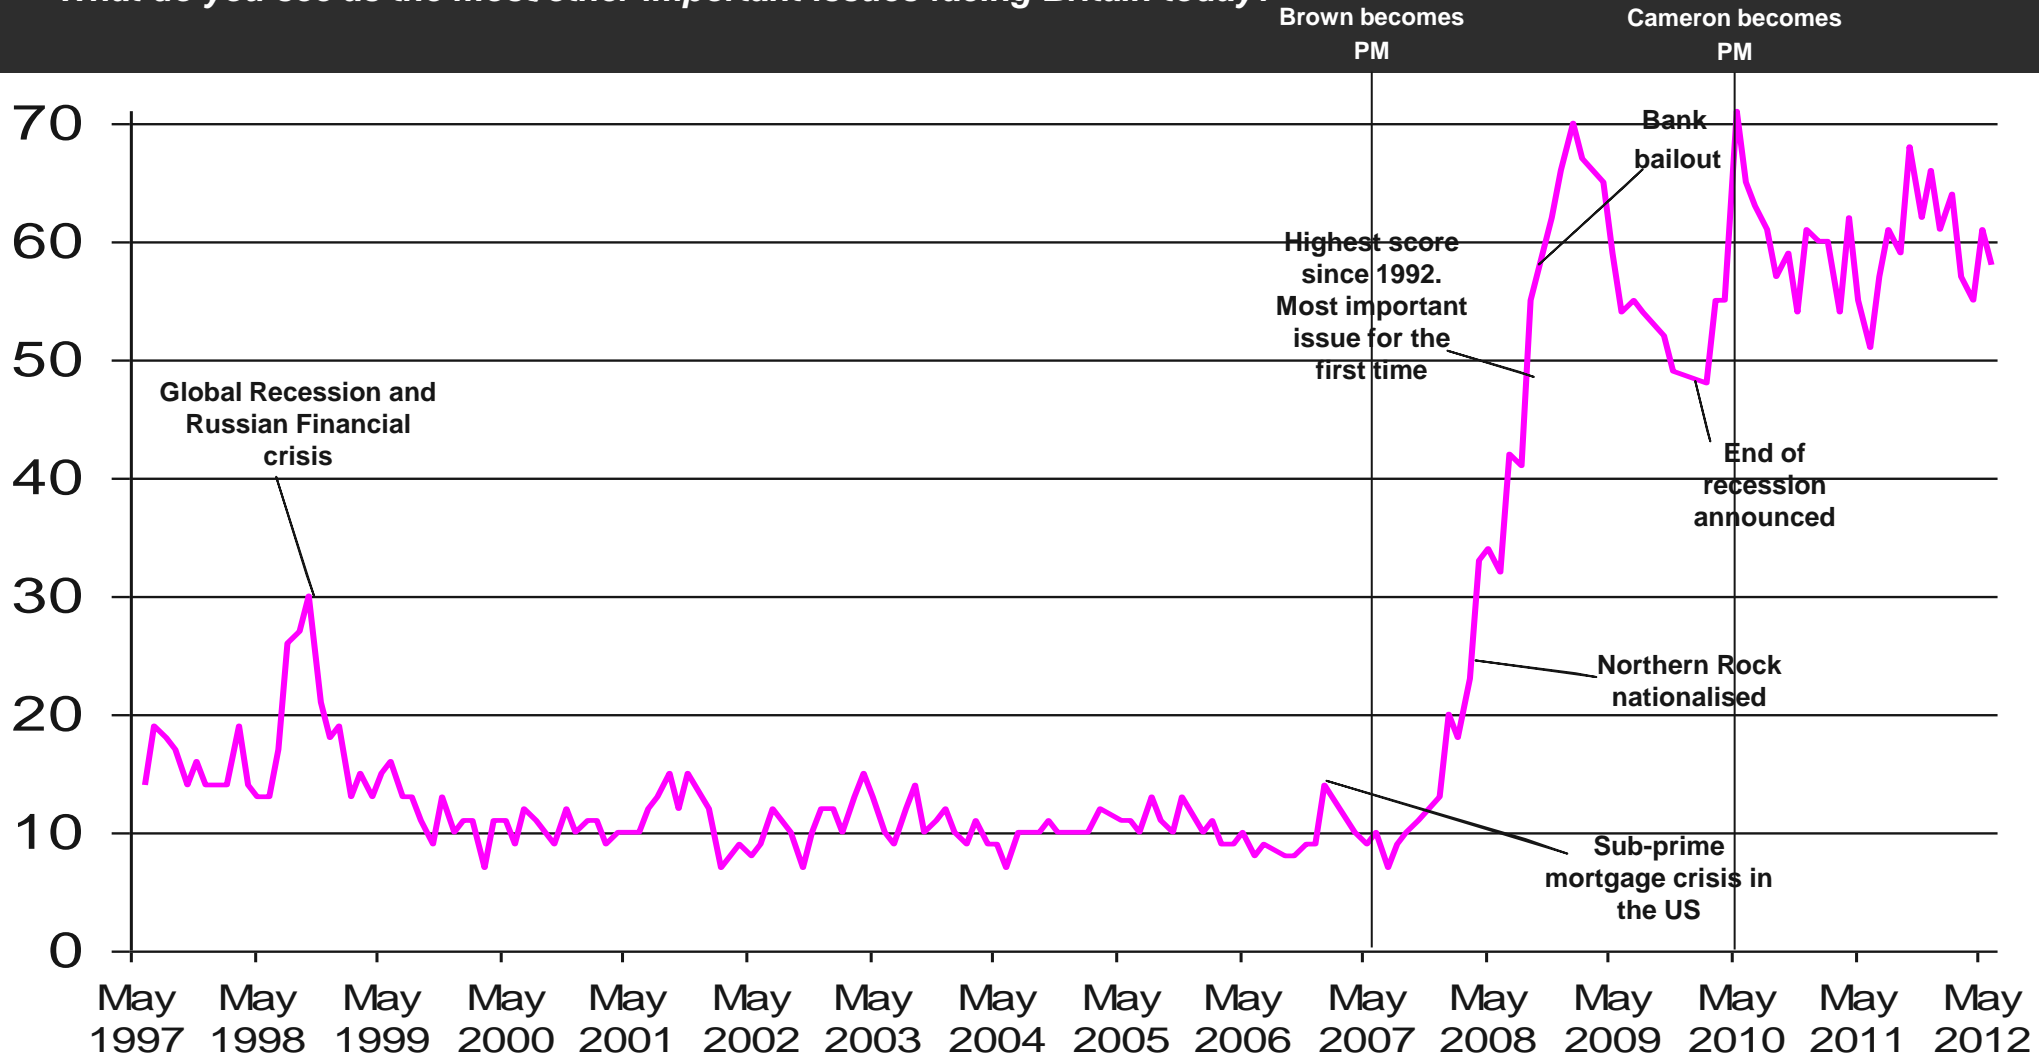

Base: 980 British adults 18+, 1-14th June 2012

Source: Ipsos MORI Issues Index

Issues Facing Britain: Long Term Trends

What do you see as the most/other important issues facing Britain today?

Base: representative sample of c.1,000 British adults age 18+ each month, interviewed face-to-face in home

Source: Ipsos MORI Issues Index

Issues Facing Britain: Economy / Economic situation

What do you see as the most/other important issues facing Britain today?

Base: representative sample of c.1,000 British adults age 18+ each month, interviewed face-to-face in home