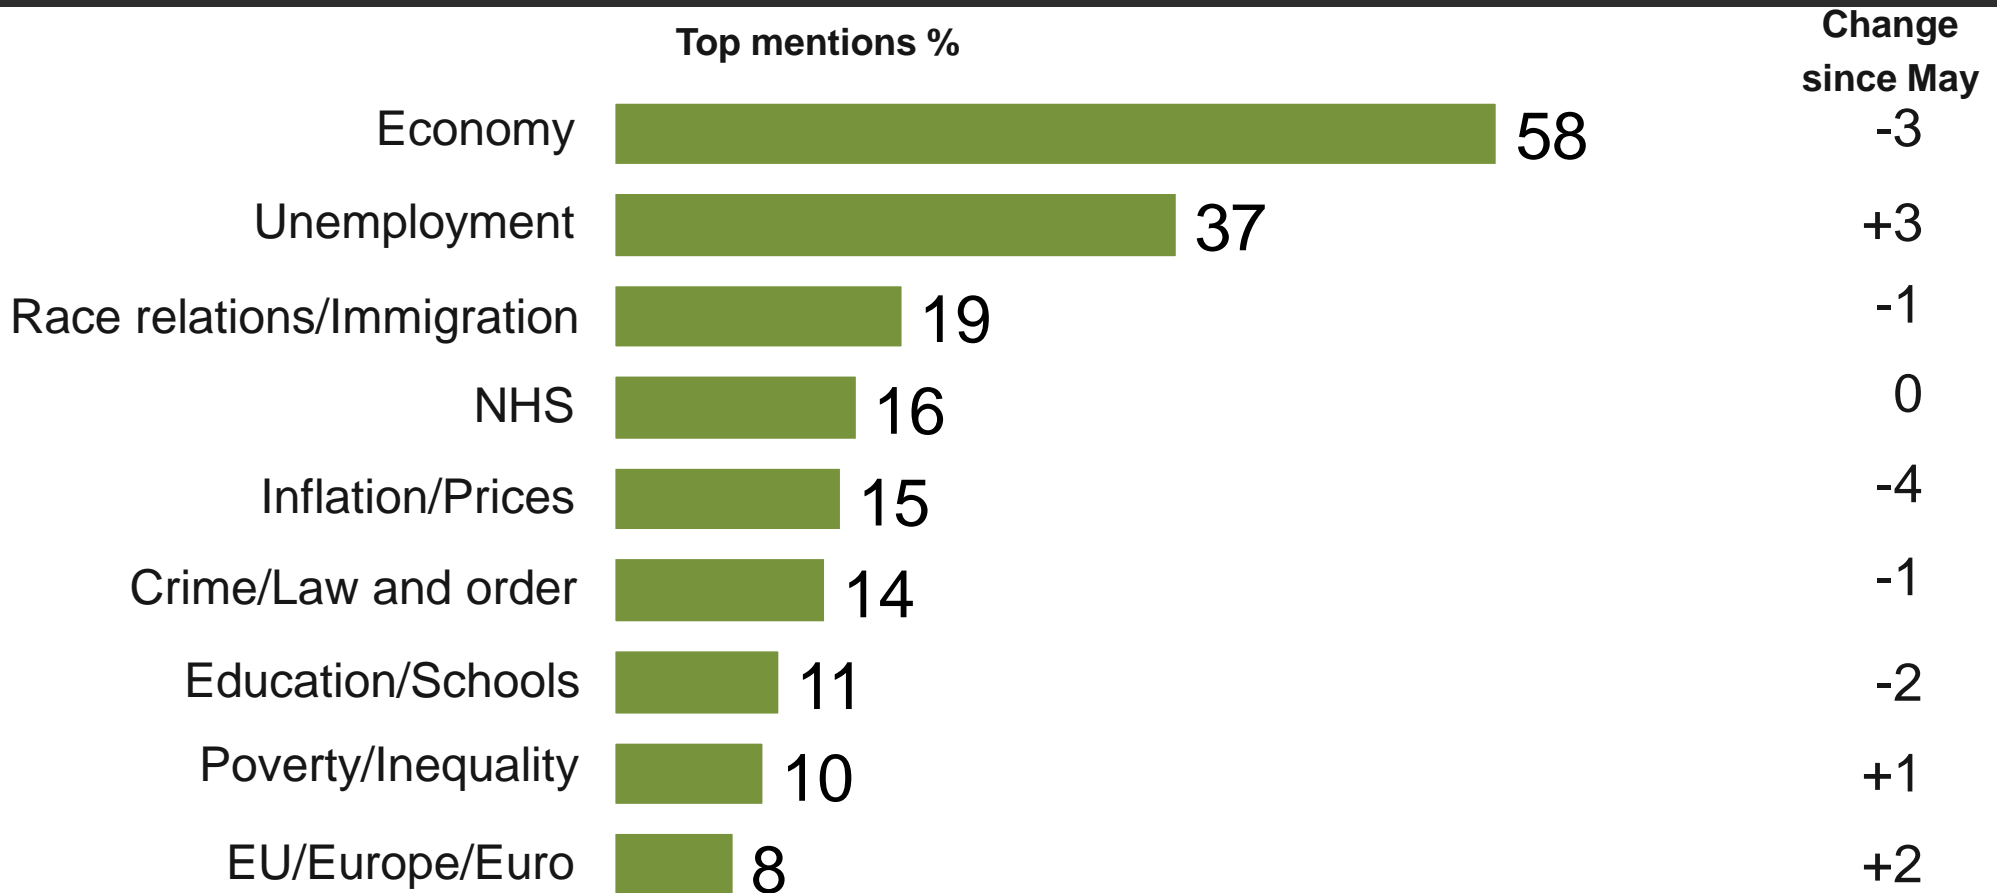

Economist / Ipsos MORI Issues Index

June 2012

Ipsos MORI

Contacts: Gideon.Skinner@ipsos.com
Jerry.Latter@ipsos.com
020 7347 3000

Issues Facing Britain: June

What do you see as the most/other important issues facing Britain today?

Base: 980 British adults 18+, 1-14th June 2012

Source: Ipsos MORI Issues Index

Issues Facing Britain: Long Term Trends

What do you see as the most/other important issues facing Britain today?

Base: representative sample of c.1,000 British adults age 18+ each month, interviewed face-to-face in home

Source: Ipsos MORI Issues Index

Issues Facing Britain: Economy / Economic situation

What do you see as the most/other important issues facing Britain today?

Base: representative sample of c.1,000 British adults age 18+ each month, interviewed face-to-face in home