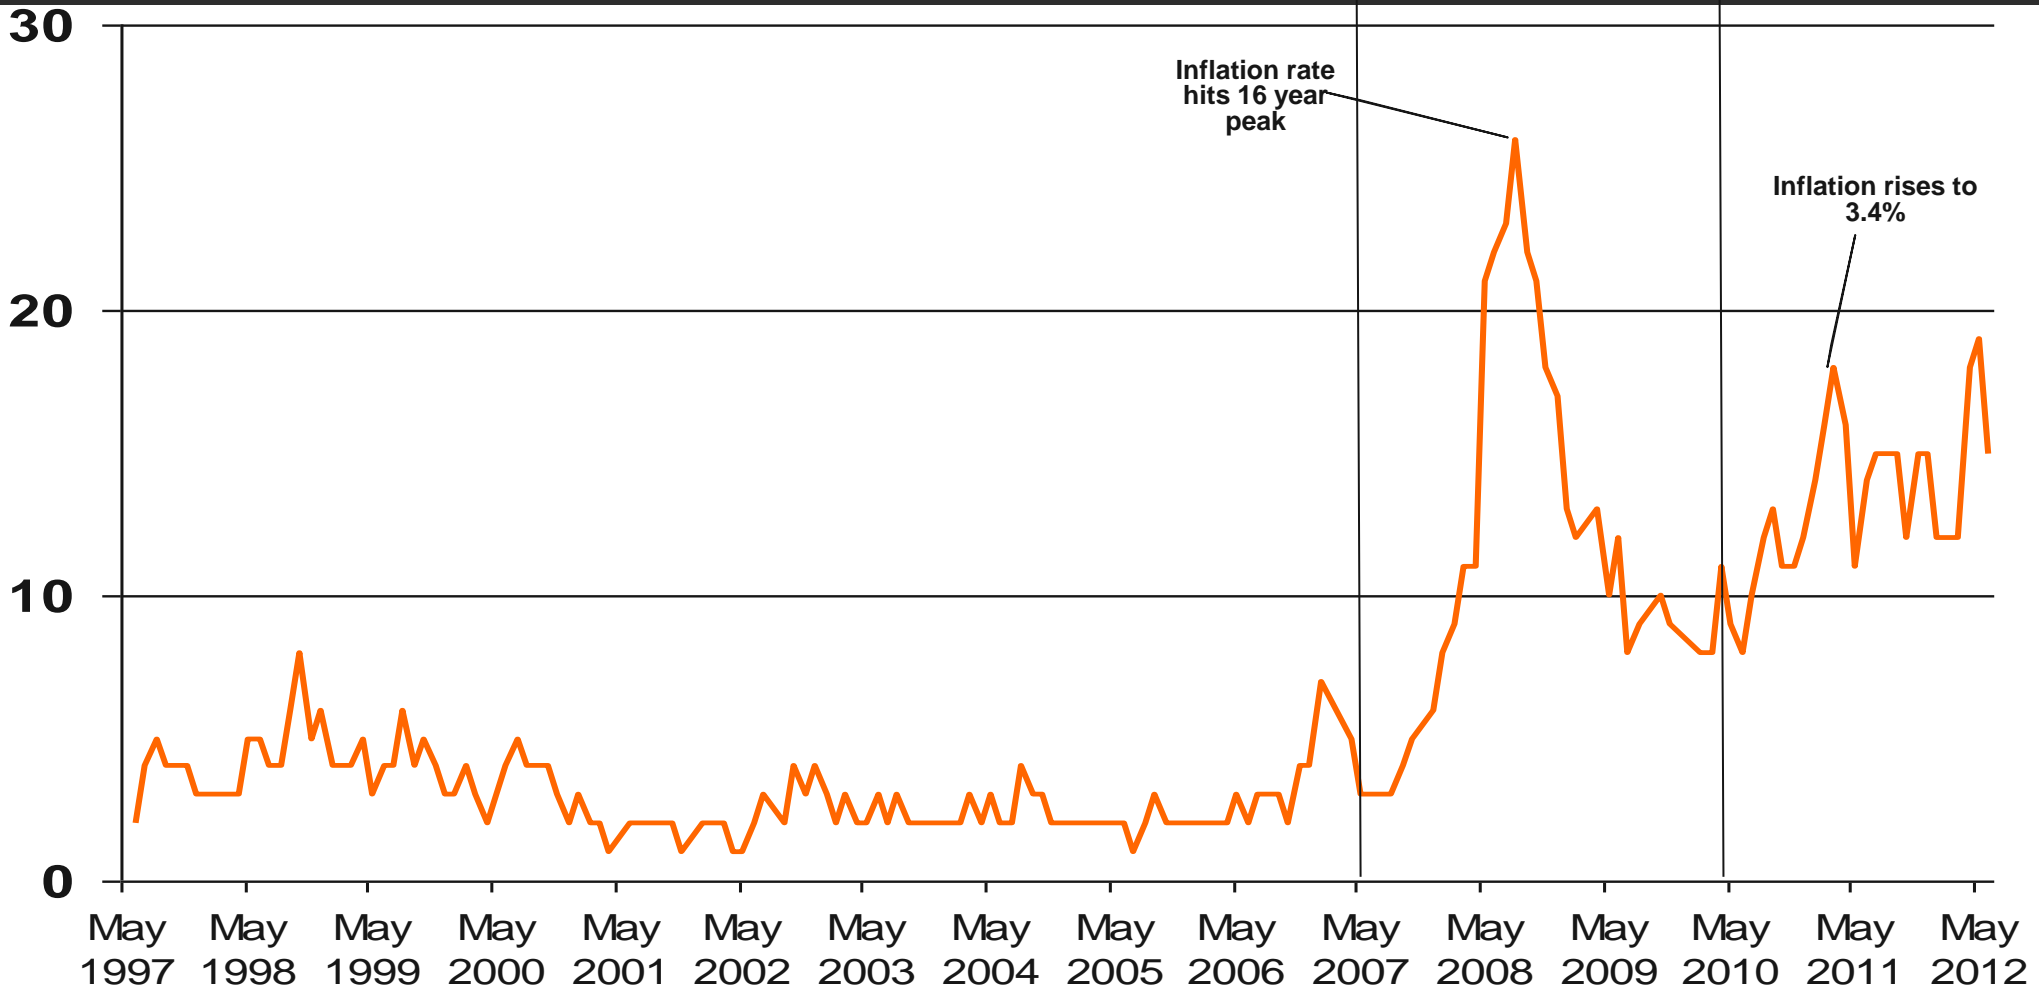

Issues Facing Britain: Inflation/Prices

What do you see as the most/other important issues facing Britain today?

Brown becomes
PM

Cameron becomes
PM

Base: representative sample of c.1,000 British adults age 18+ each month, interviewed face-to-face in home

Source: Ipsos MORI Issues Index