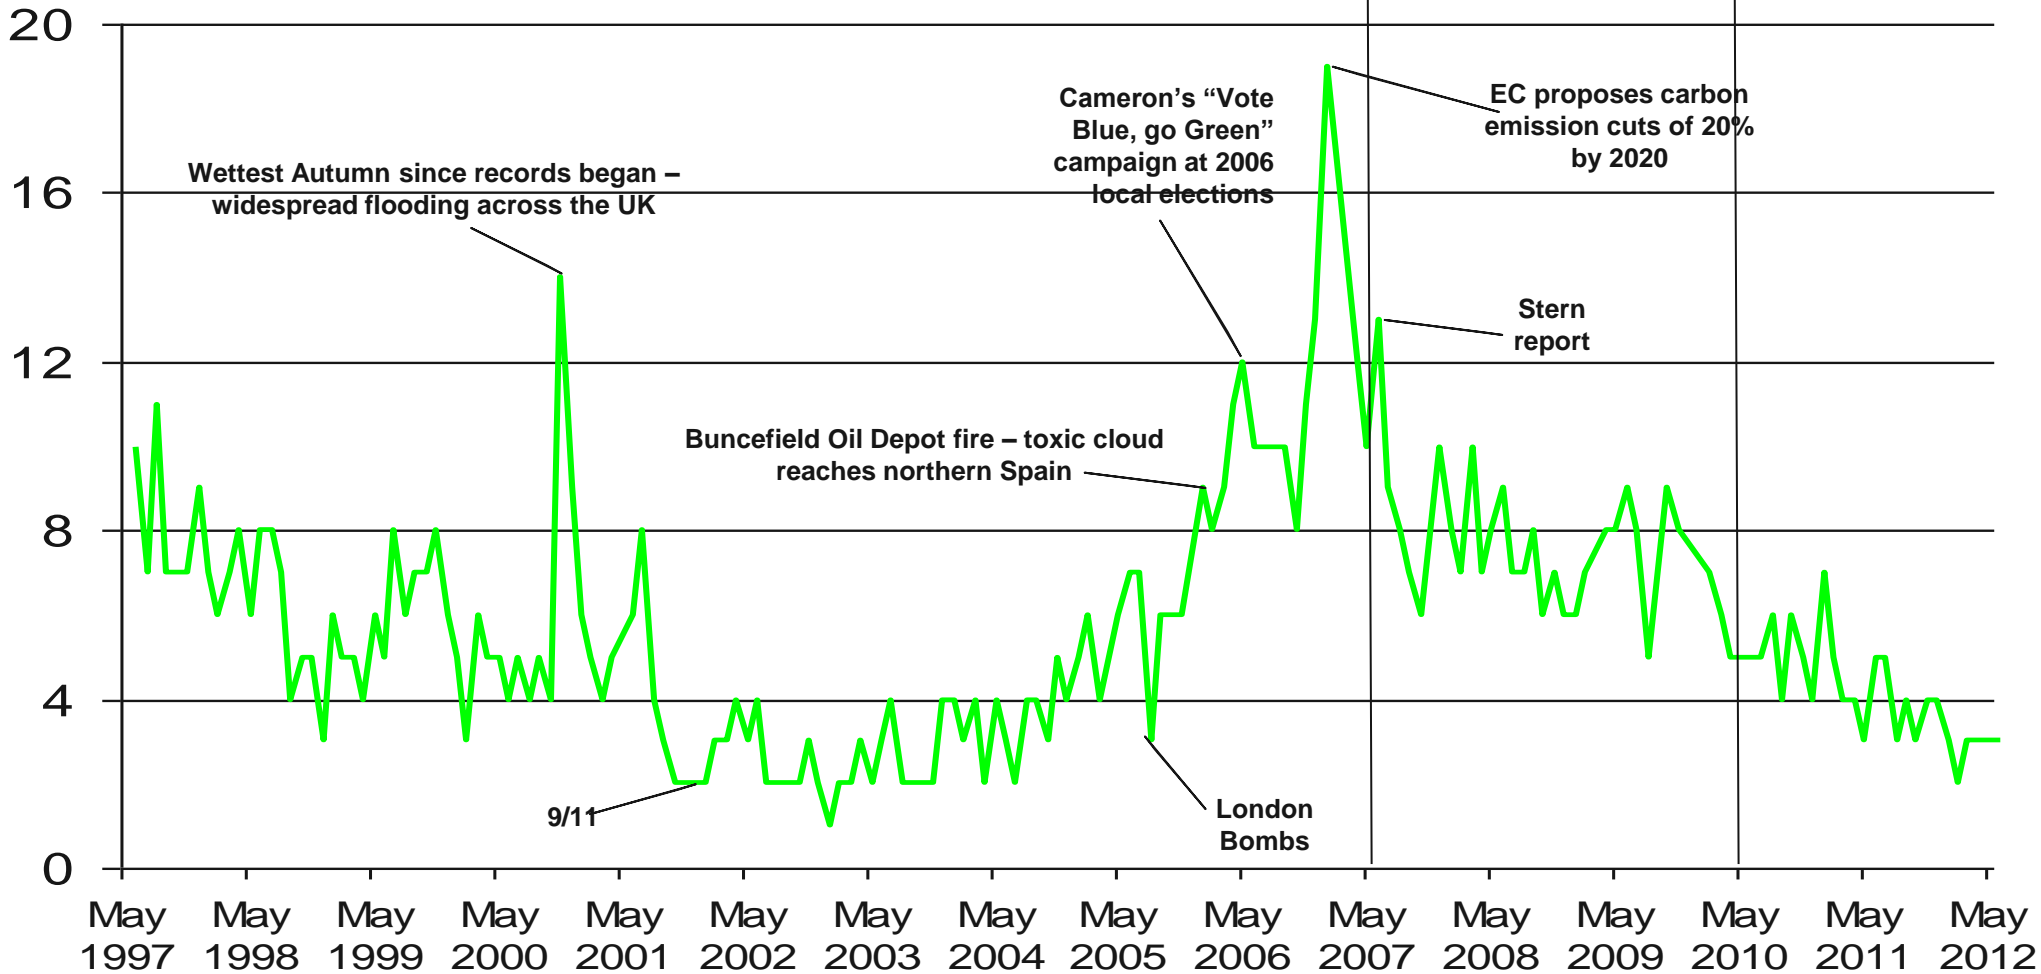

Issues Facing Britain: Pollution / Environment

What do you see as the most/other important issues facing Britain today?

Brown becomes PM

Cameron becomes PM

Base: representative sample of c.1,000 British adults age 18+ each month, interviewed face-to-face in home

Source: Ipsos MORI Issues Index