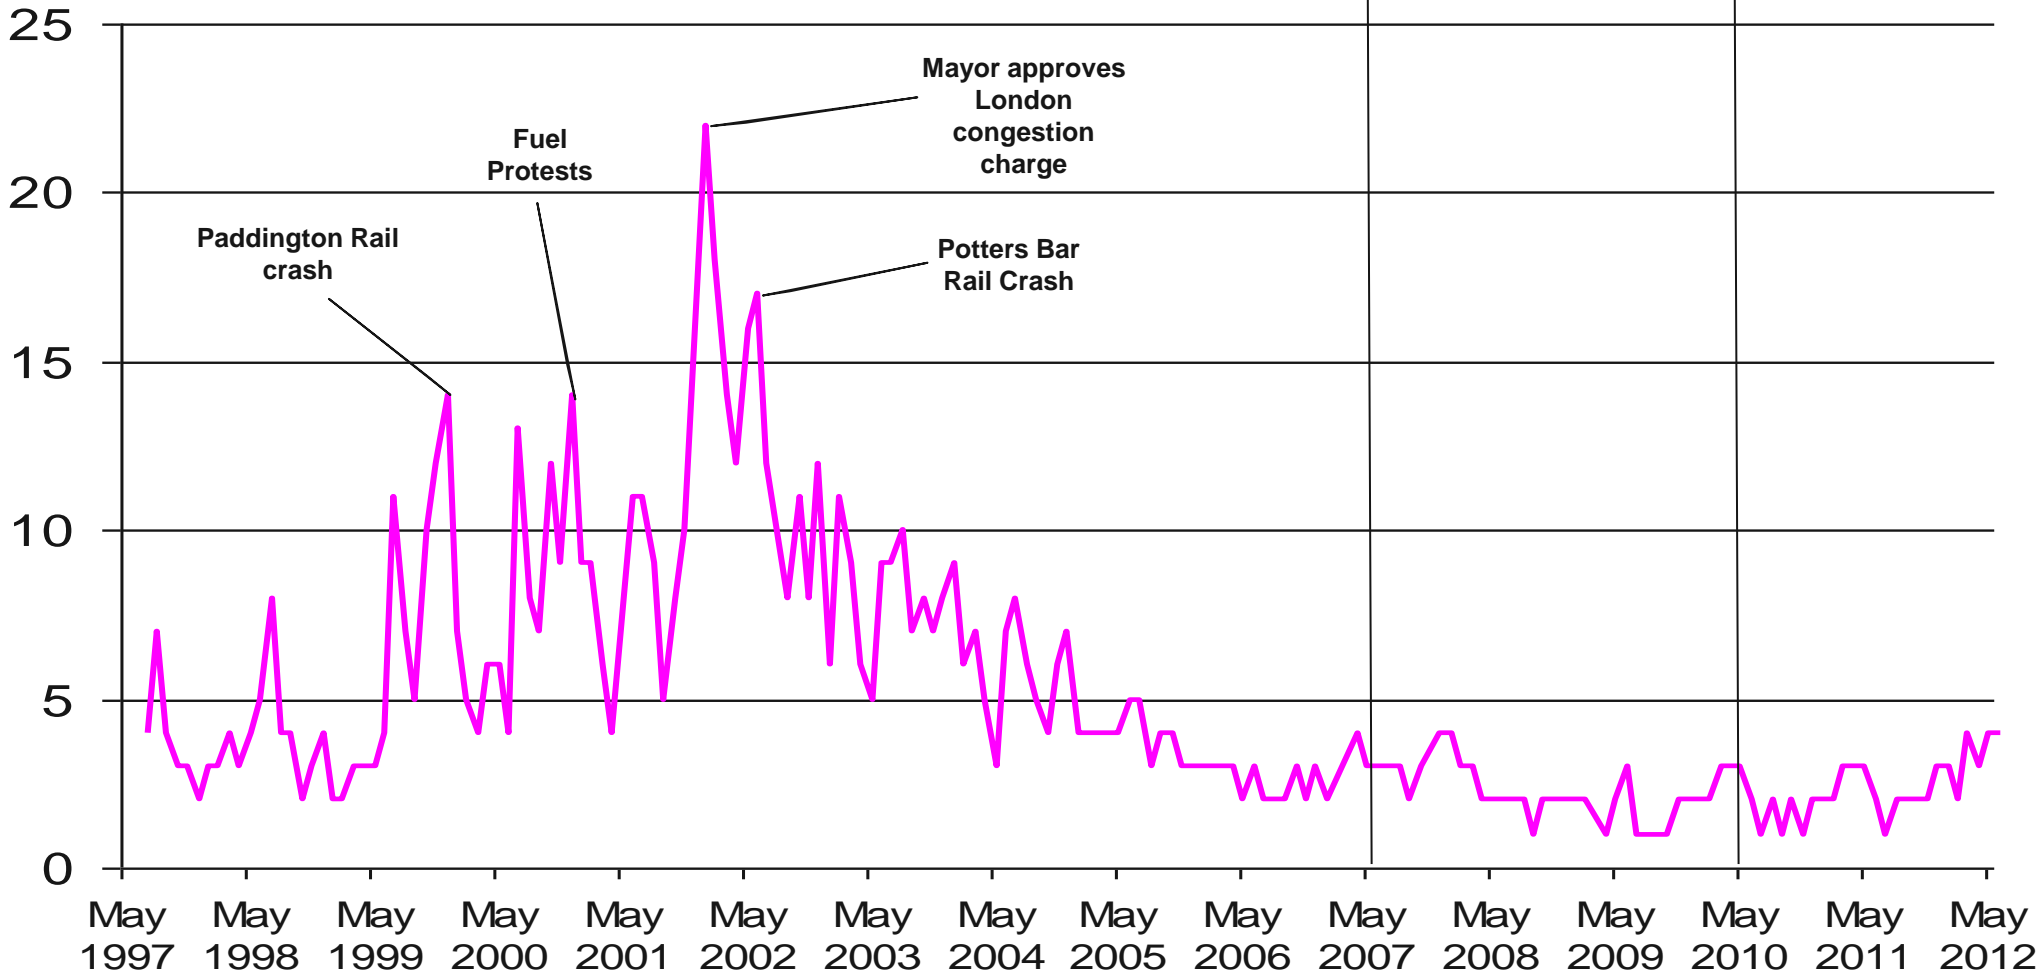

Issues Facing Britain: Transport

What do you see as the most/other important issues facing Britain today?

Brown becomes PM

Cameron becomes PM

Base: representative sample of c.1,000 British adults age 18+ each month, interviewed face-to-face in home

Source: Ipsos MORI Issues Index