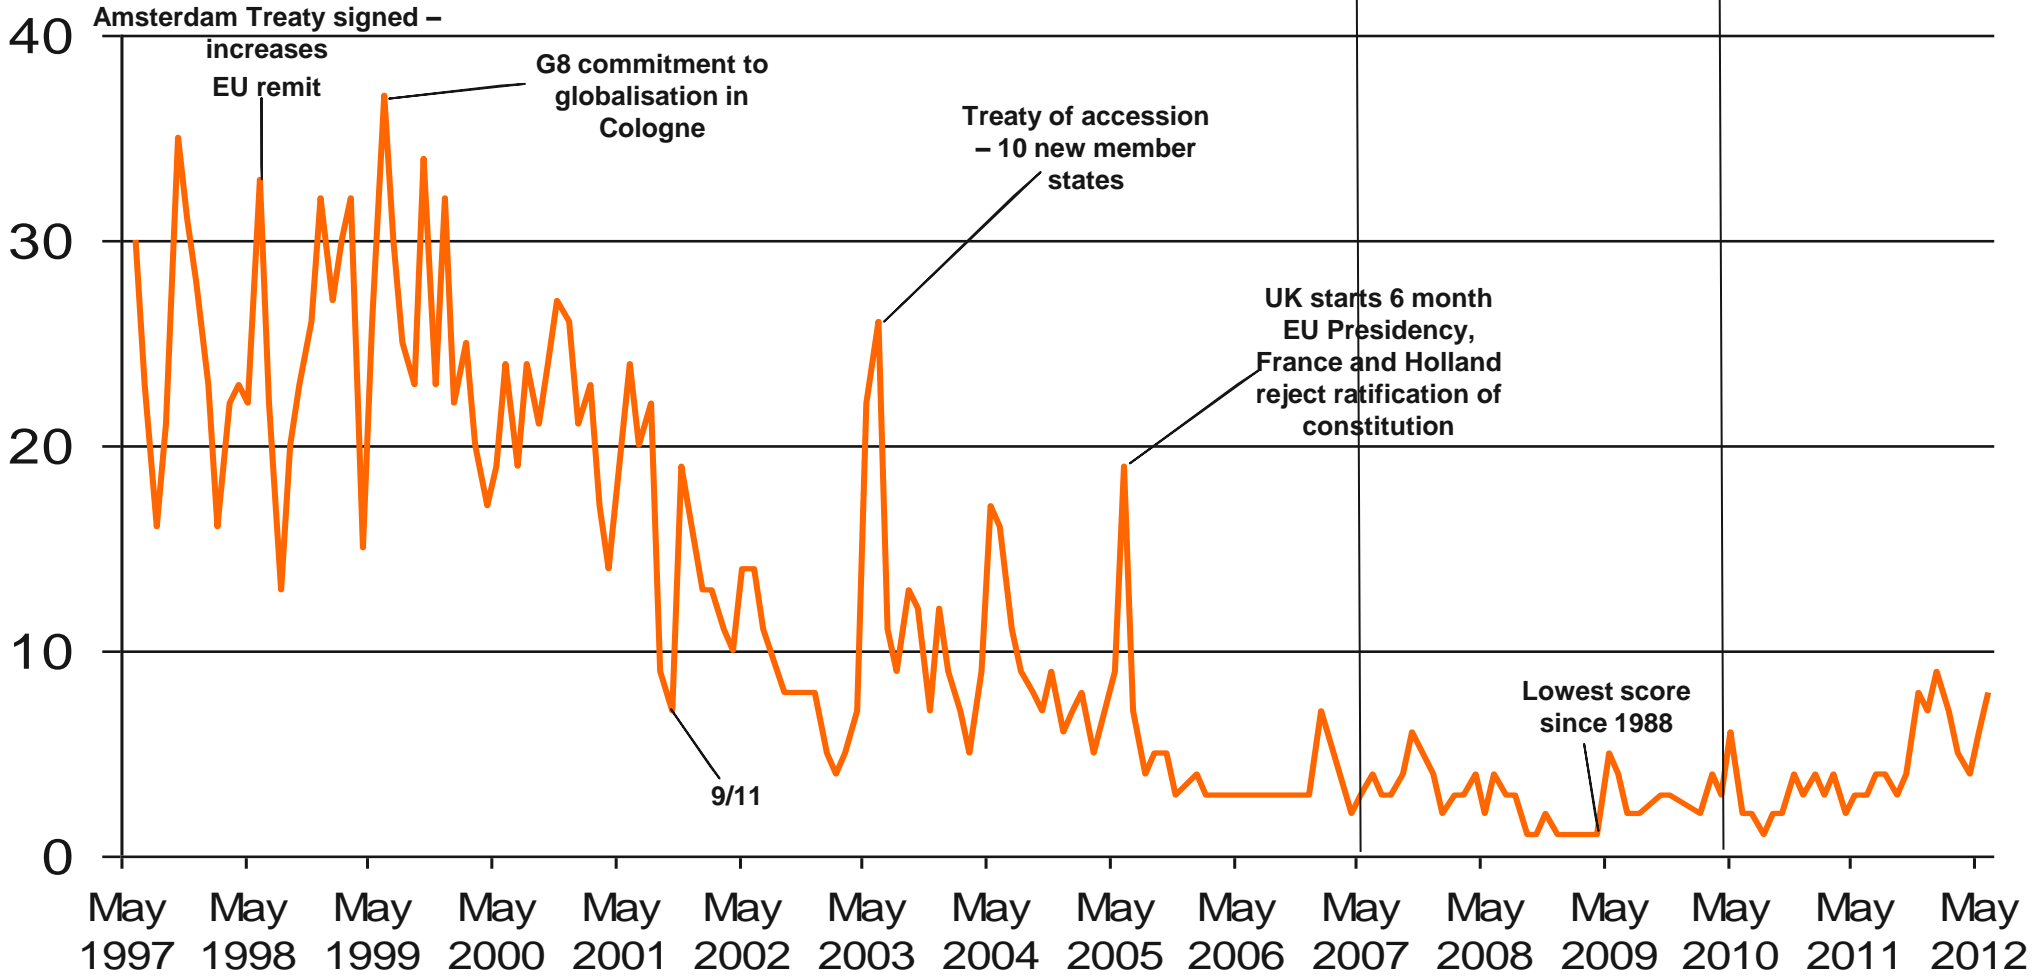

Issues Facing Britain: Common Market / Europe / Euro / EU

What do you see as the most/other important issues facing Britain today?

Brown becomes
PM

Cameron becomes
PM

Base: representative sample of c.1,000 British adults age 18+ each month, interviewed face-to-face in home

Source: Ipsos MORI Issues Index