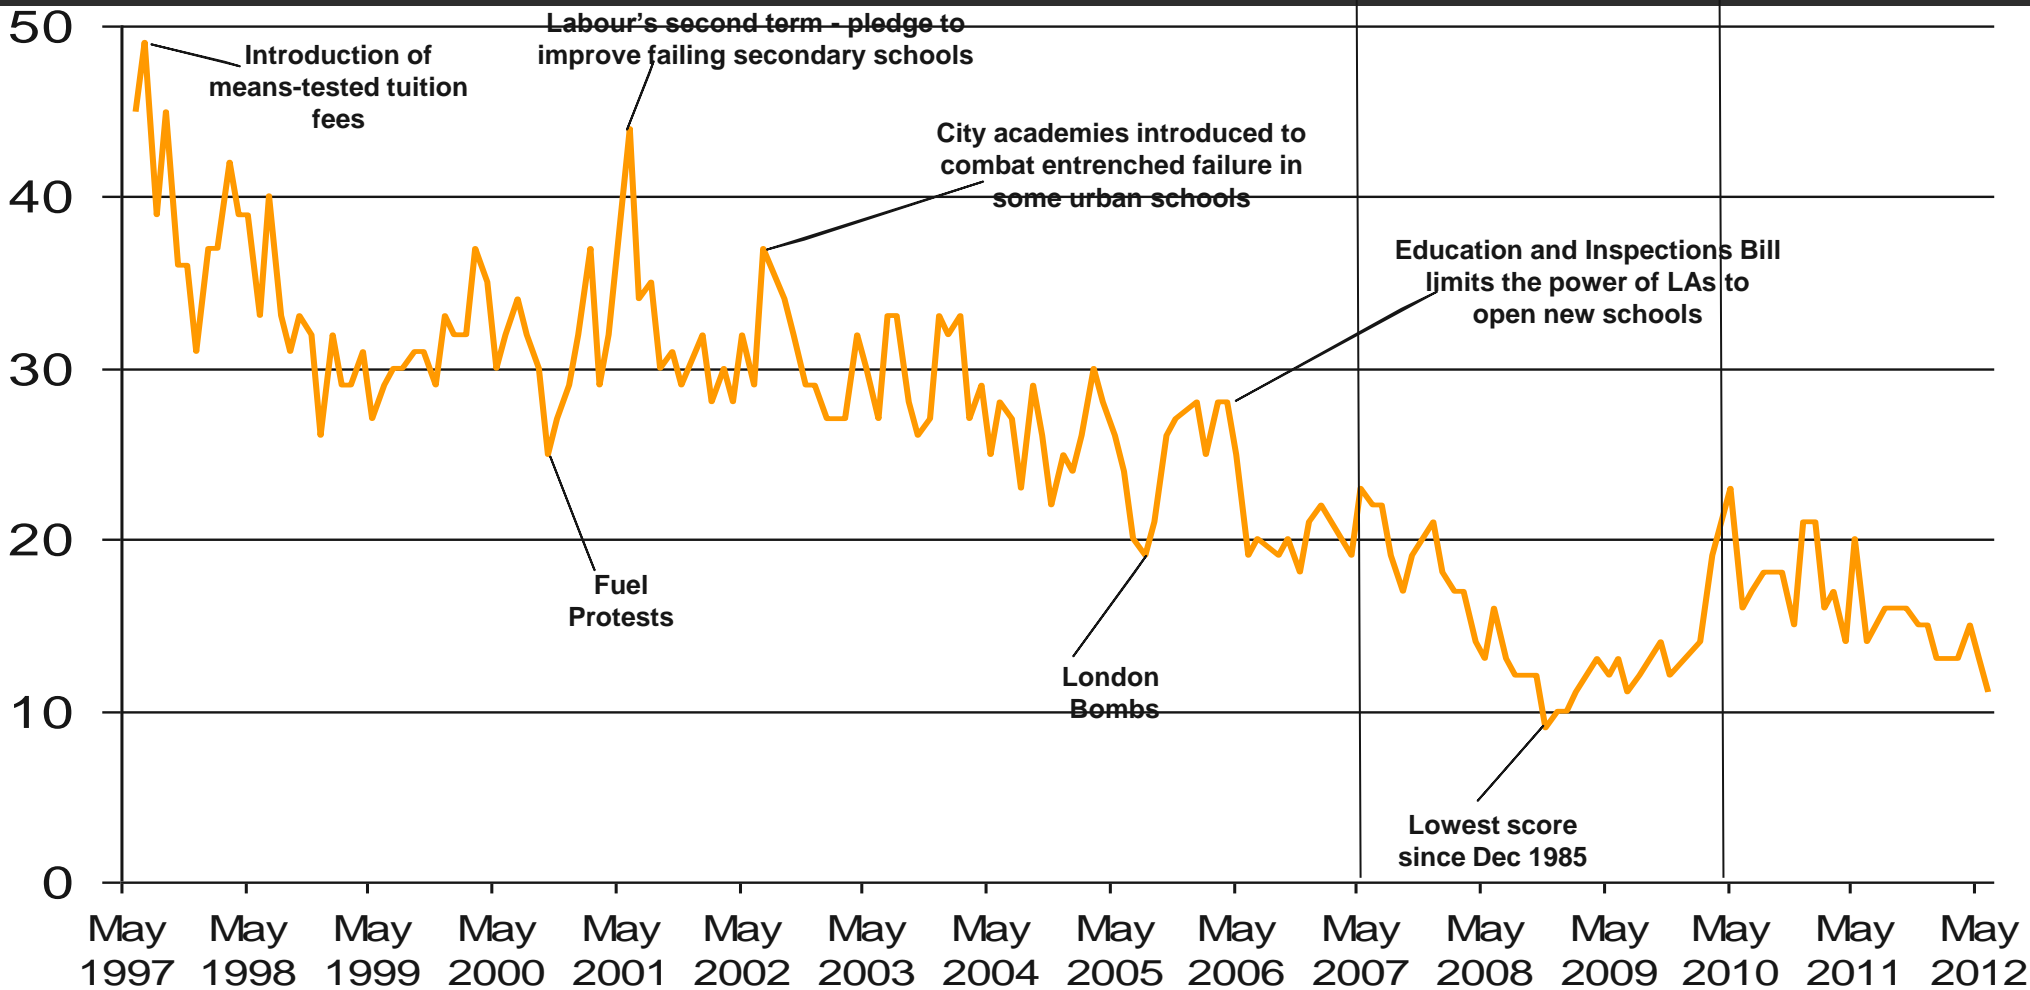

Issues Facing Britain: Education / Schools

What do you see as the most/other important issues facing Britain today?

Brown becomes PM

Cameron becomes PM

Base: representative sample of c.1,000 British adults age 18+ each month, interviewed face-to-face in home

Source: Ipsos MORI Issues Index