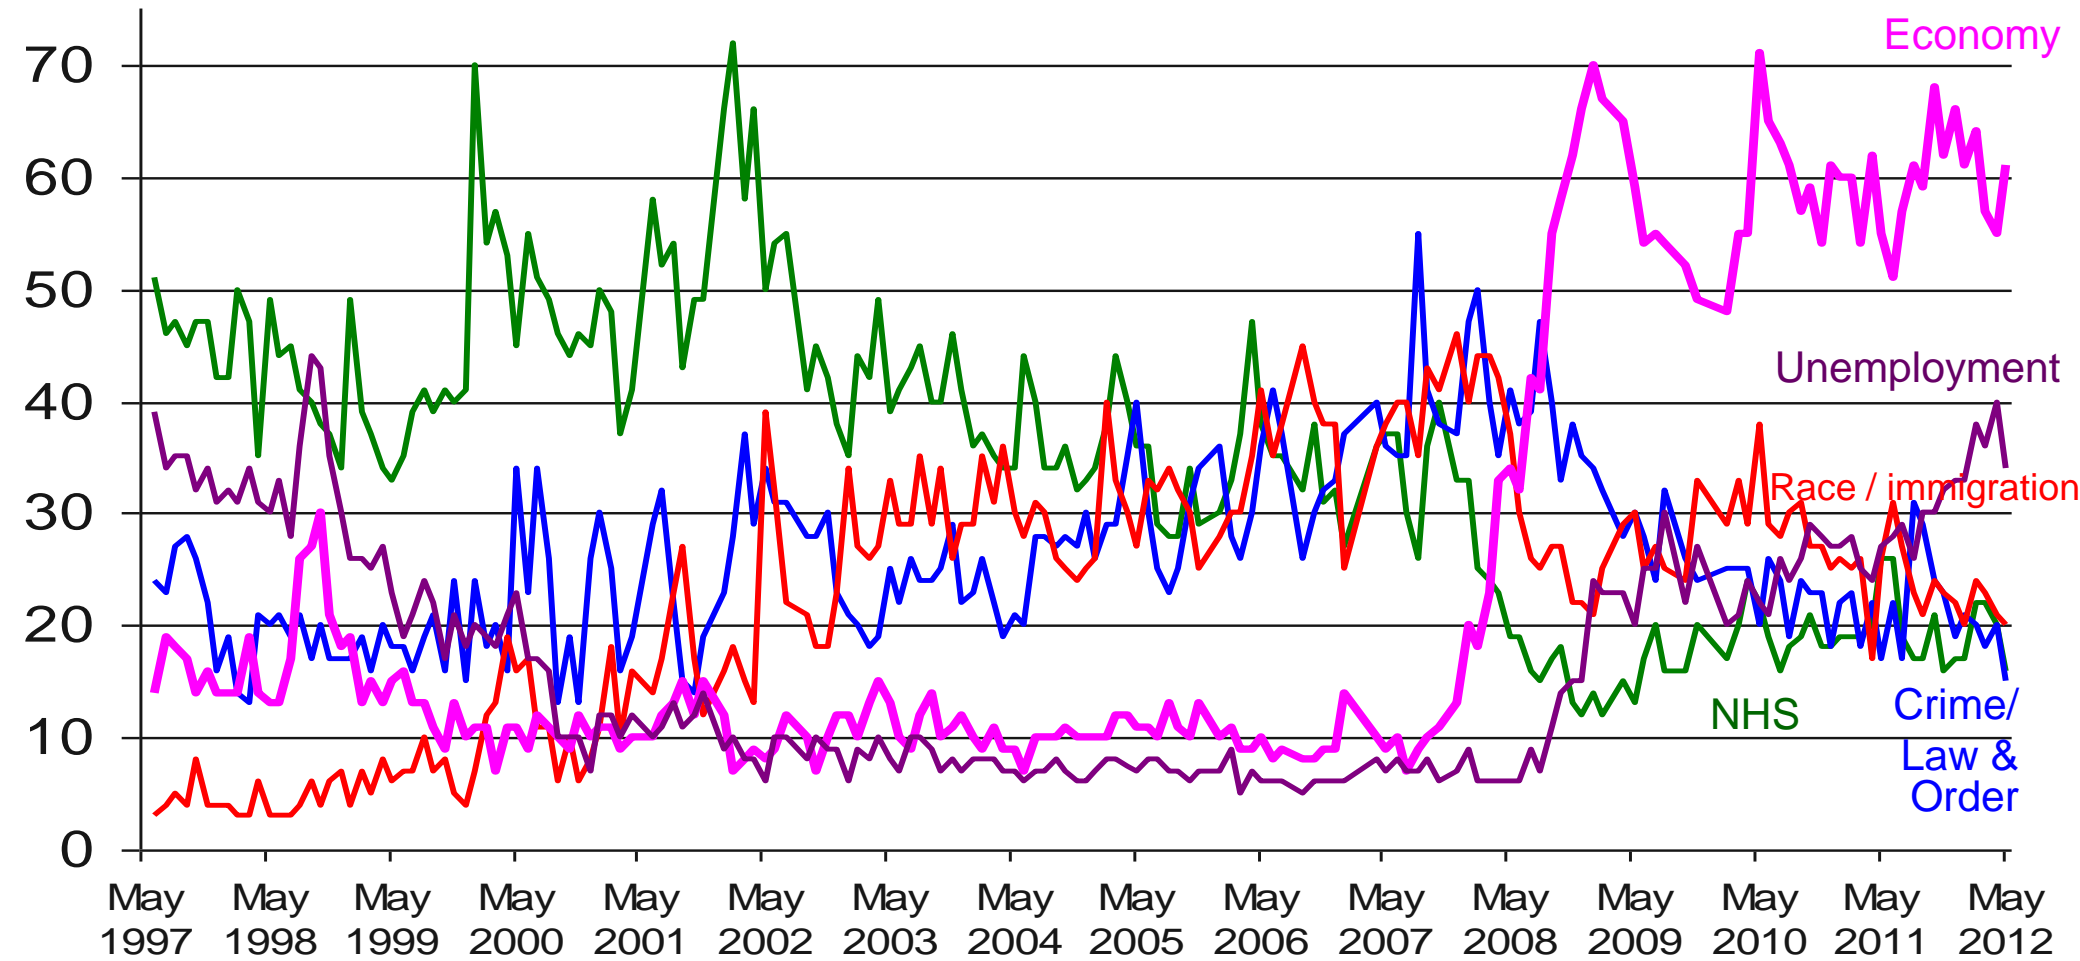

What do you see as other important issues facing Britain today?

Base: representative sample of c.1,000 British adults age 18+ each month, interviewed face-to-face in home

Source: Ipsos MORI Issues Index

Issues Facing Britain: Long Term Trends

What do you see as the most/other important issues facing Britain today?

Base: representative sample of c.1,000 British adults age 18+ each month, interviewed face-to-face in home

Source: Ipsos MORI Issues Index

Issues Facing Britain: Economy | Economic situation

What do you see as the most/other important issues facing Britain today?

Base: representative sample of c.1,000 British adults age 18+ each month, interviewed face-to-face in home