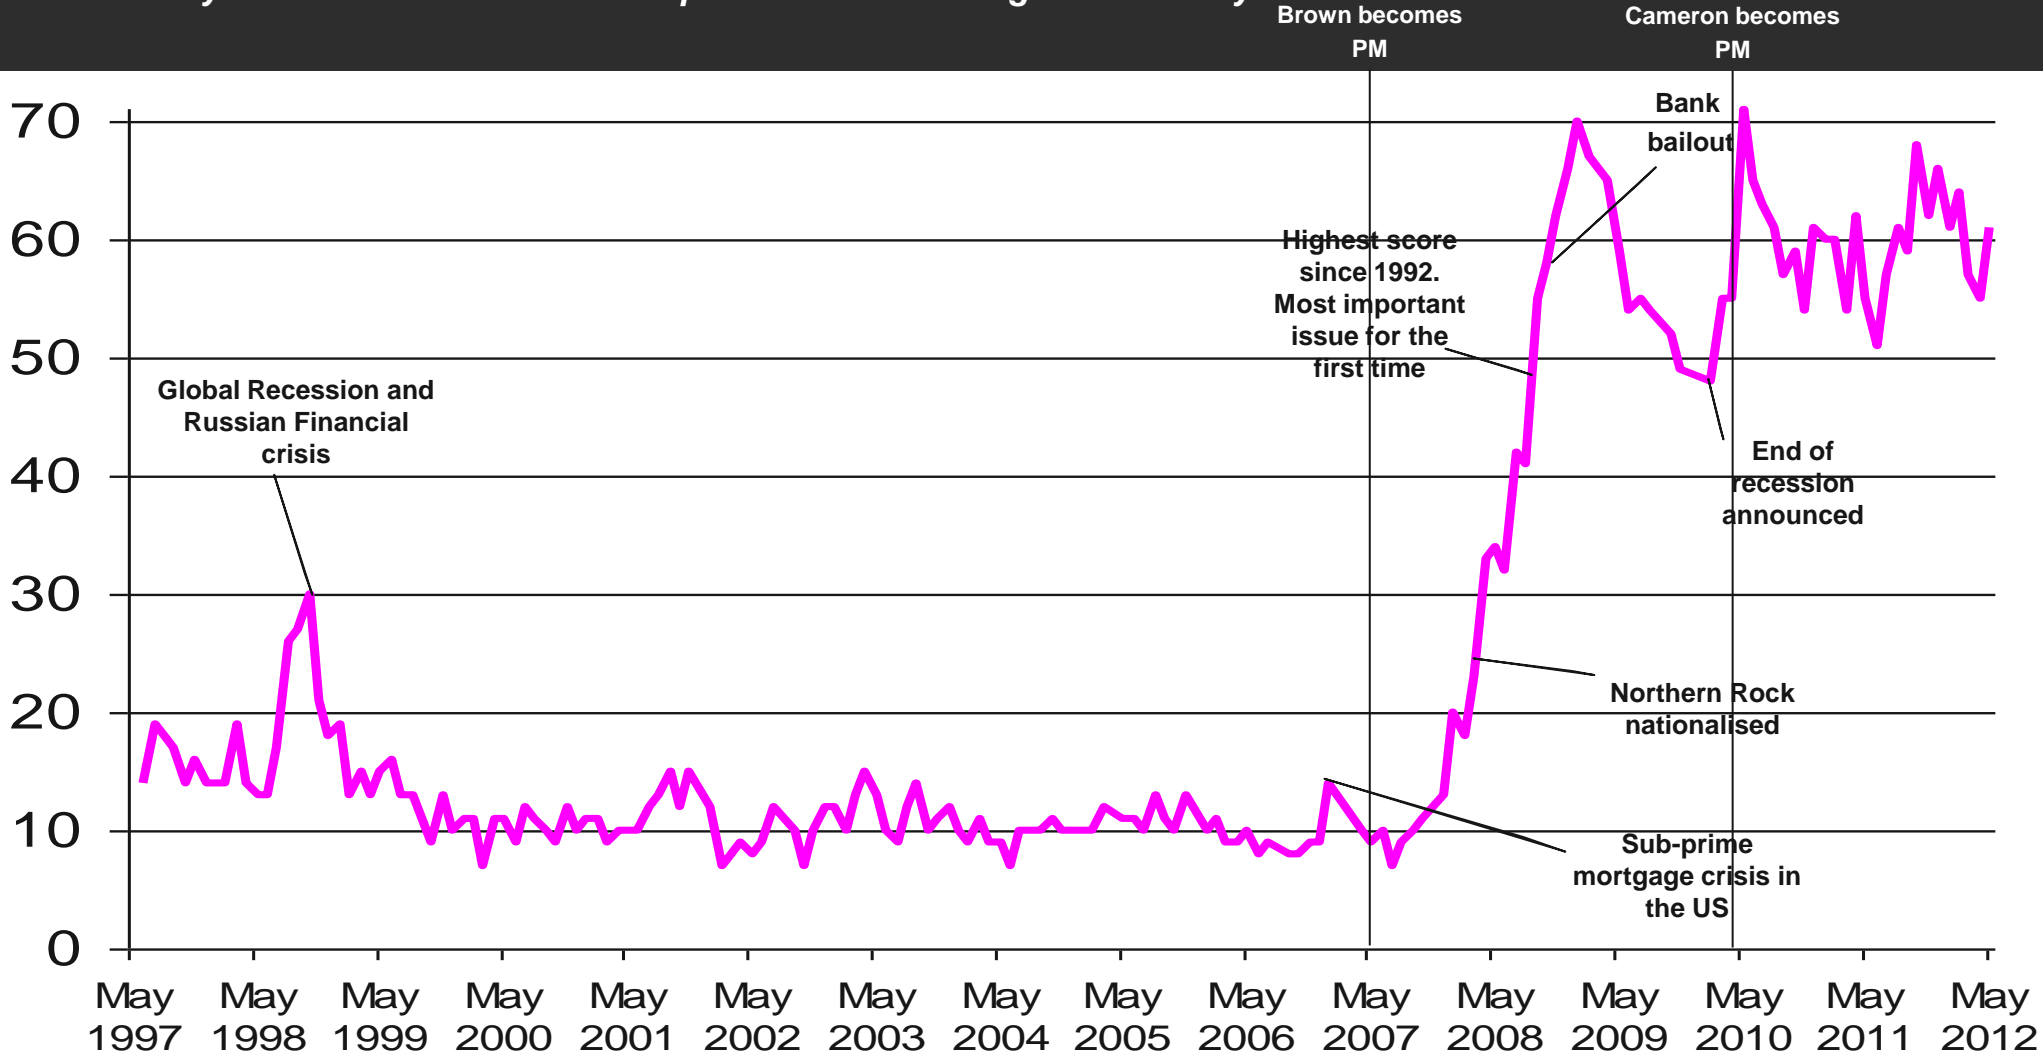

Issues Facing Britain: Long Term Trends

What do you see as the most/other important issues facing Britain today?

Base: representative sample of c.1,000 British adults age 18+ each month, interviewed face-to-face in home

Source: Ipsos MORI Issues Index

Issues Facing Britain: Economy | Economic situation

What do you see as the most/other important issues facing Britain today?

Base: representative sample of c.1,000 British adults age 18+ each month, interviewed face-to-face in home