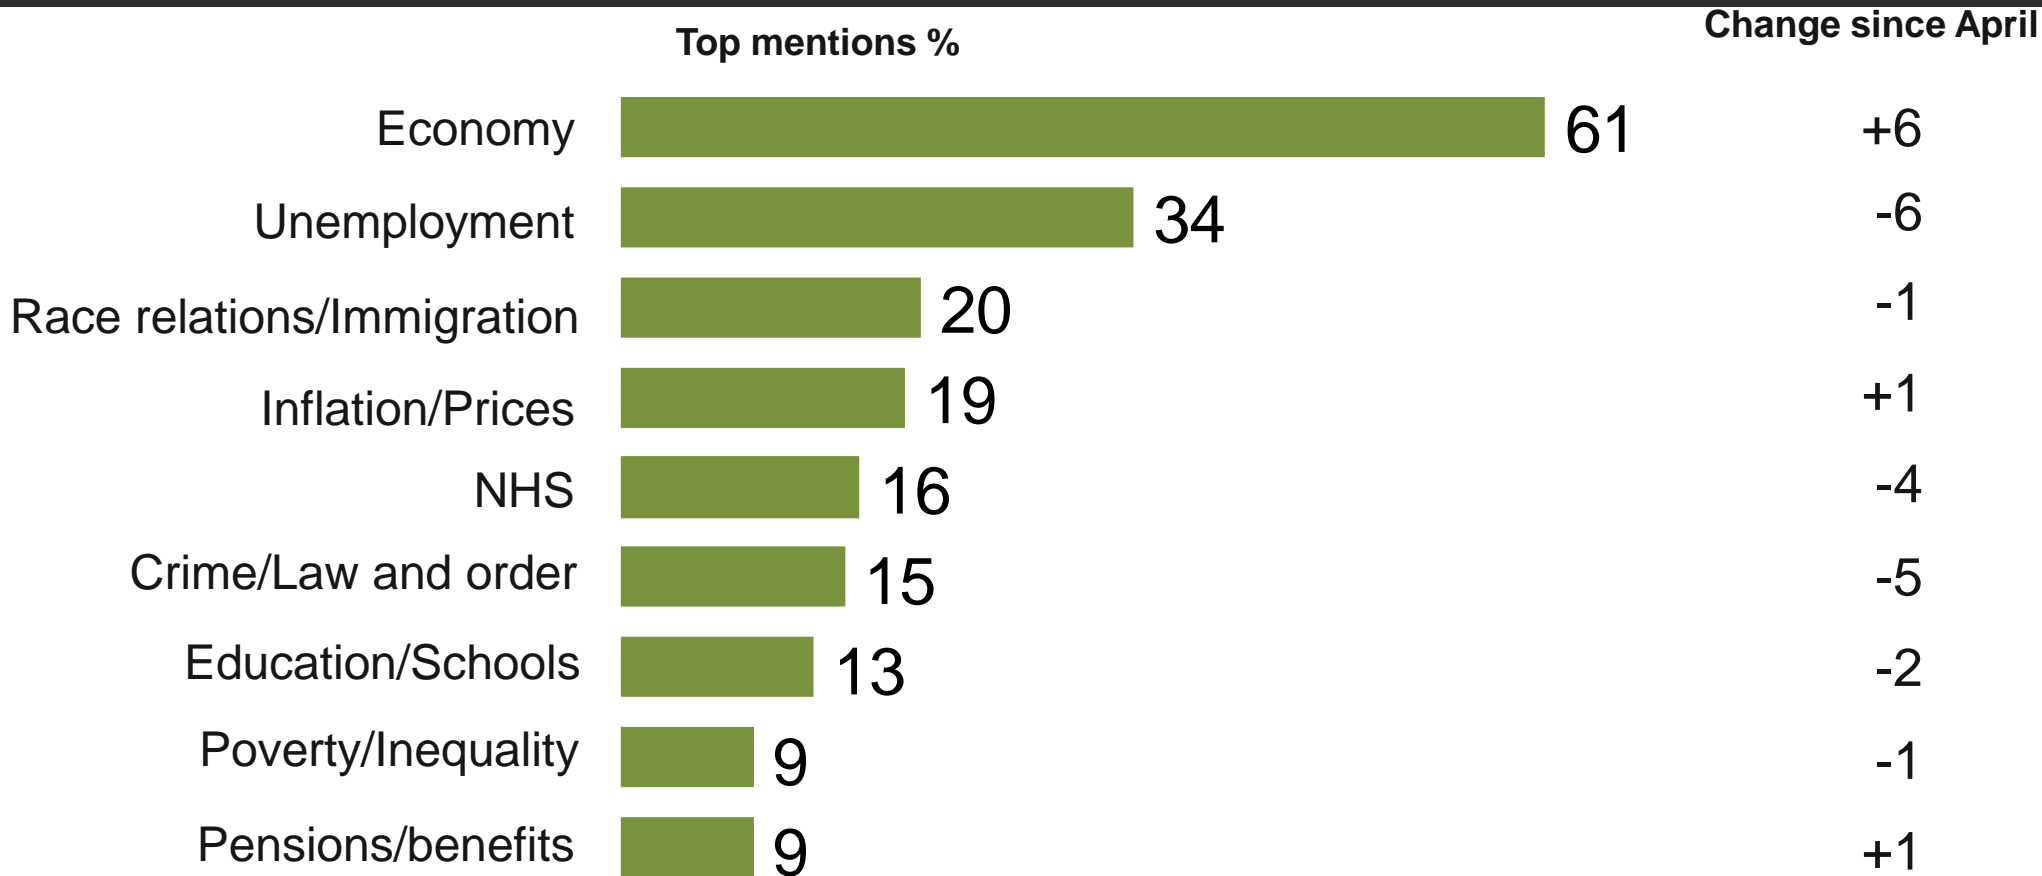

What do you see as other important issues facing Britain today?

Base: representative sample of c.1,000 British adults age 18+ each month, interviewed face-to-face in home

Source: Ipsos MORI Issues Index

Issues Facing Britain: Long Term Trends

What do you see as the most/other important issues facing Britain today?

Base: representative sample of c.1,000 British adults age 18+ each month, interviewed face-to-face in home