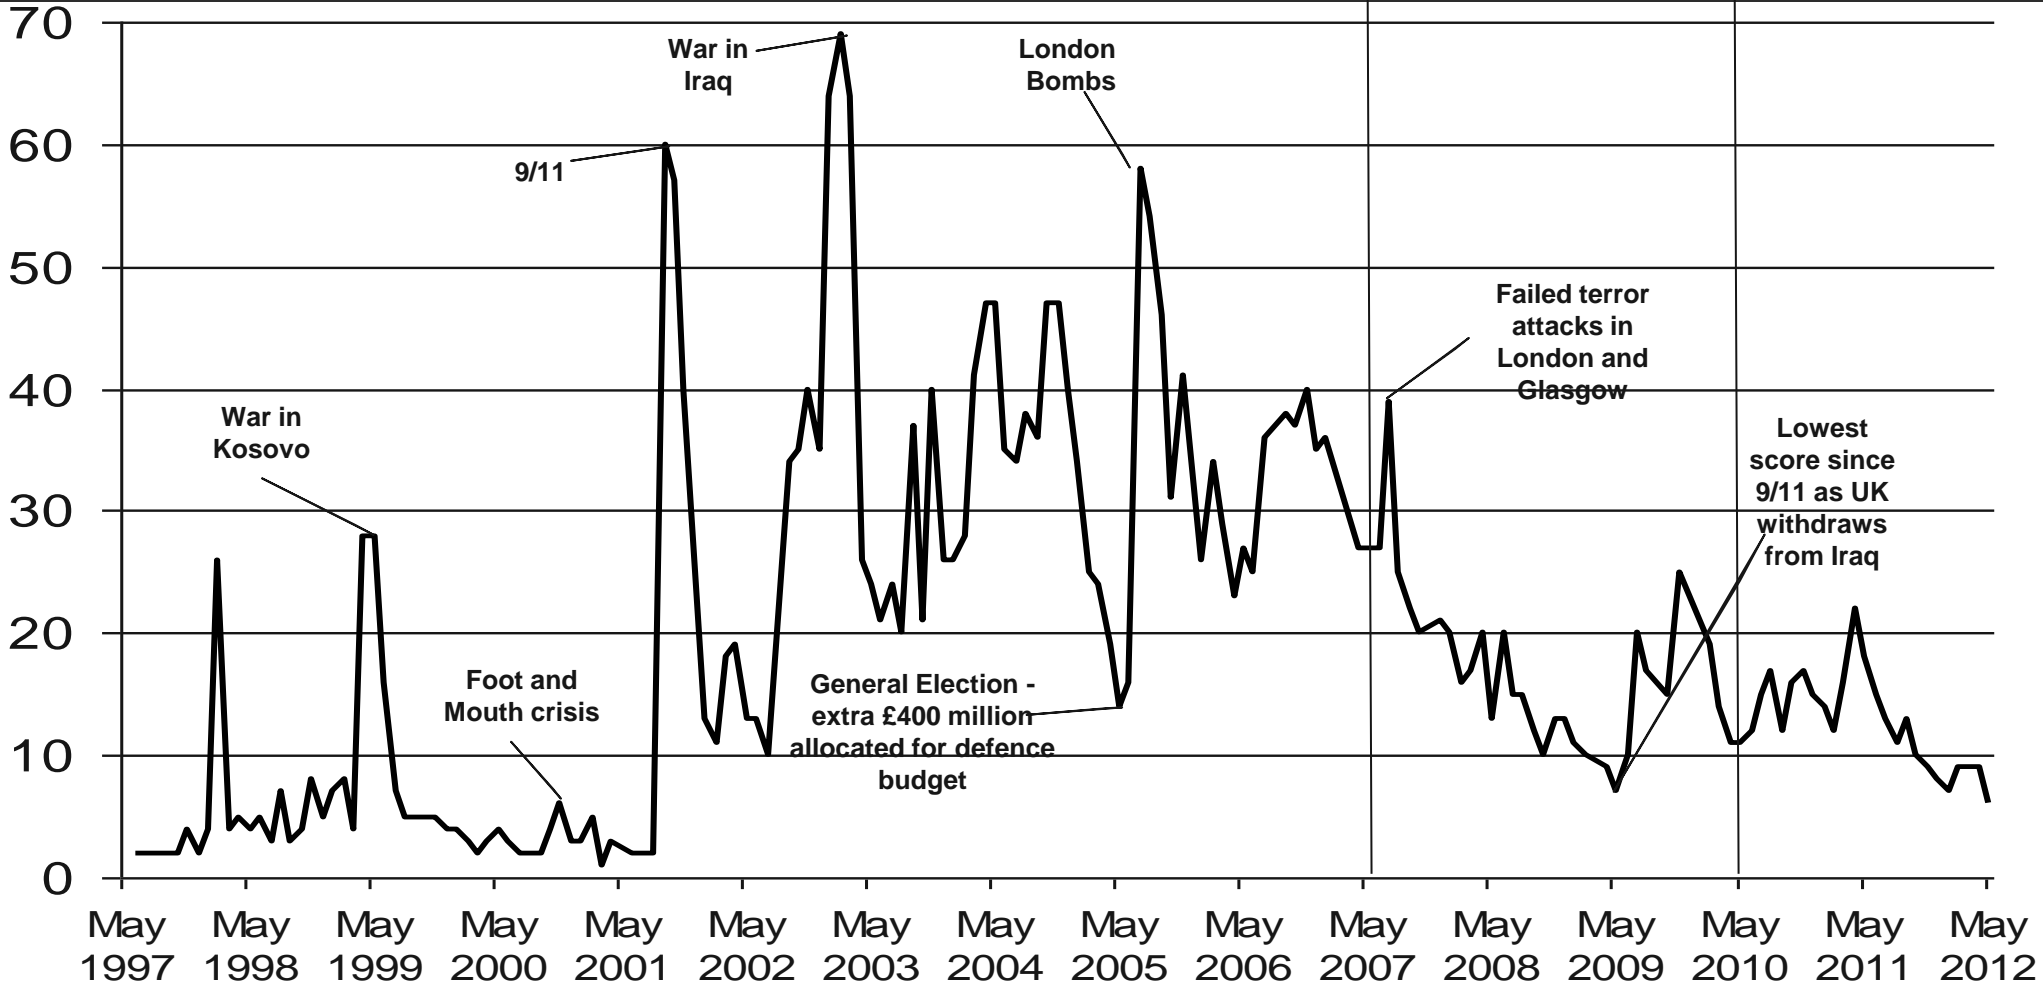

Issues Facing Britain: Defence | Foreign Affairs | International terrorism

What do you see as the most/other important issues facing Britain today?

Brown becomes
PM

Cameron becomes
PM

Base: representative sample of c.1,000 British adults age 18+ each month, interviewed face-to-face in home

Source: Ipsos MORI Issues Index