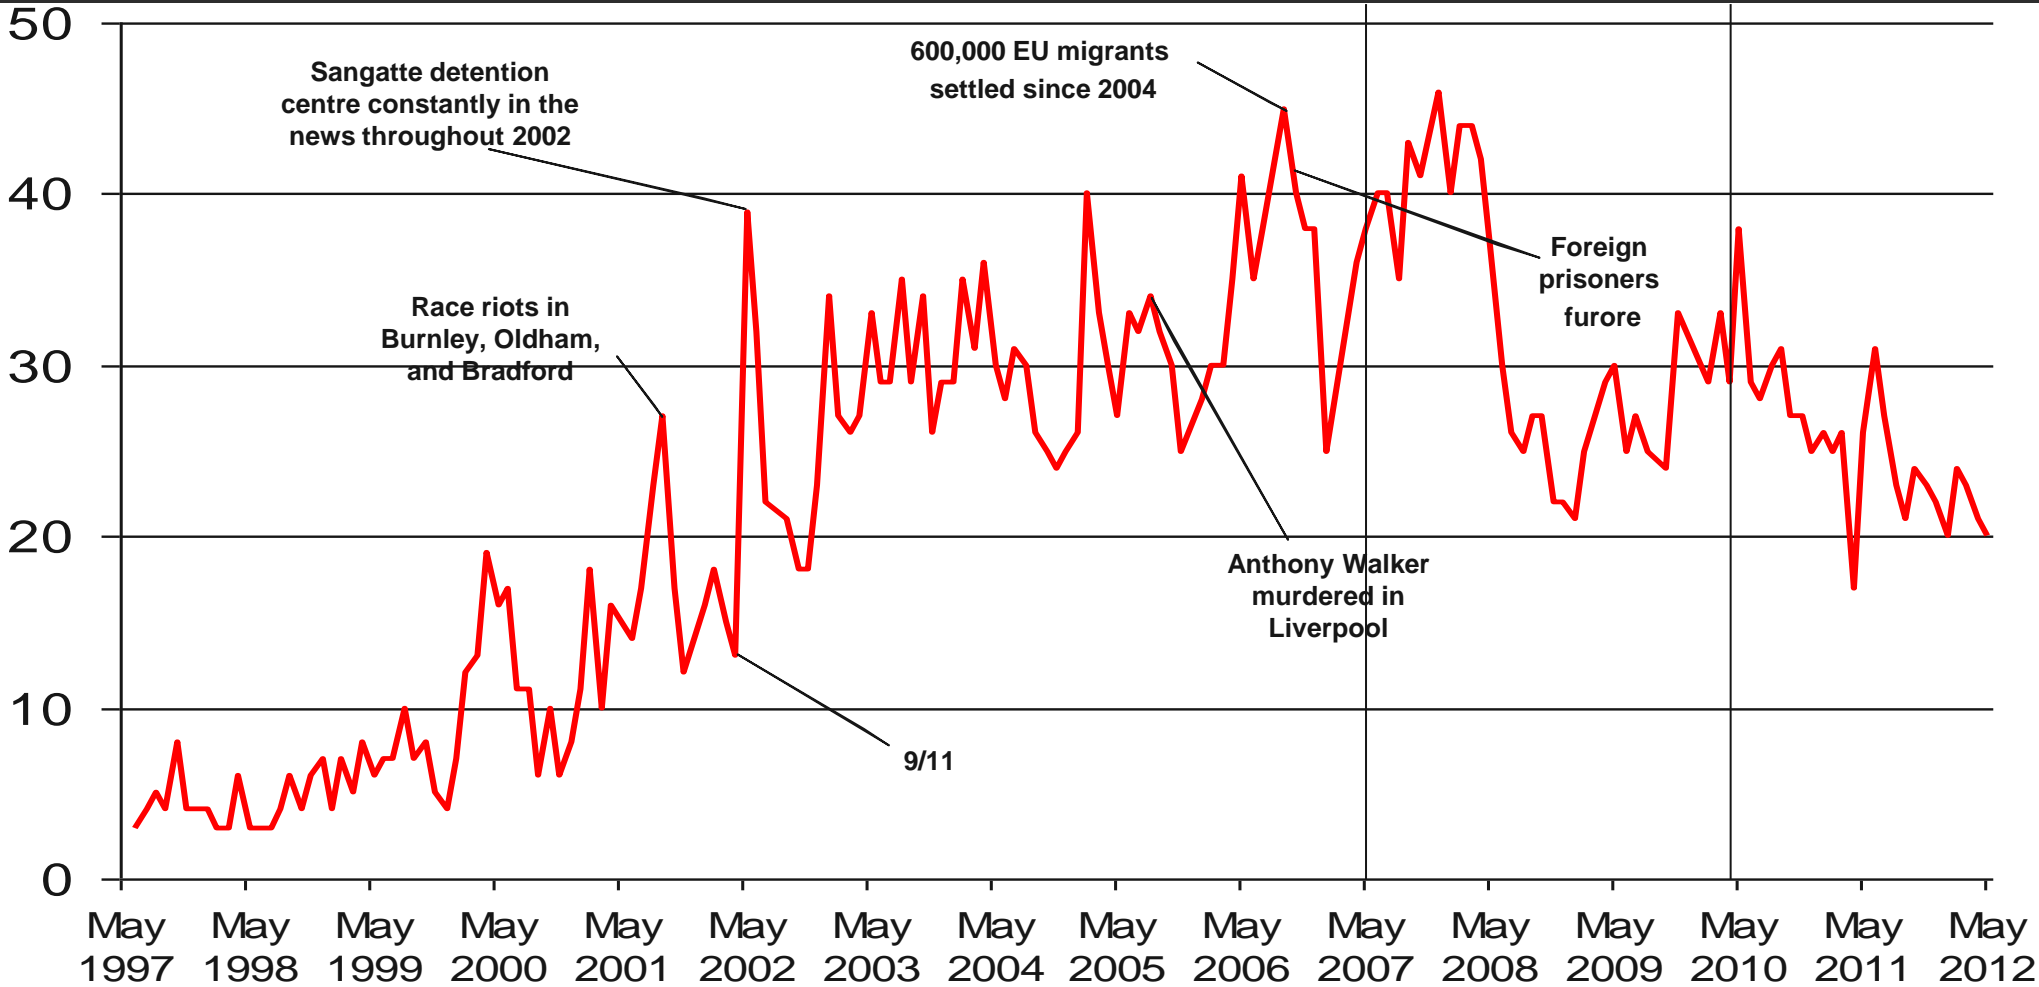

Issues Facing Britain: Long Term Trends

What do you see as the most/other important issues facing Britain today?

Base: representative sample of c.1,000 British adults age 18+ each month, interviewed face-to-face in home

Source: Ipsos MORI Issues Index

Issues Facing Britain: Economy | Economic situation

What do you see as the most/other important issues facing Britain today?

Base: representative sample of c.1,000 British adults age 18+ each month, interviewed face-to-face in home

Base: representative sample of c.1,000 British adults age 18+ each month, interviewed face-to-face in home

Source: Ipsos MORI Issues Index

Issues Facing Britain: Crime / Law & Order / Violence / Vandalism / ASB