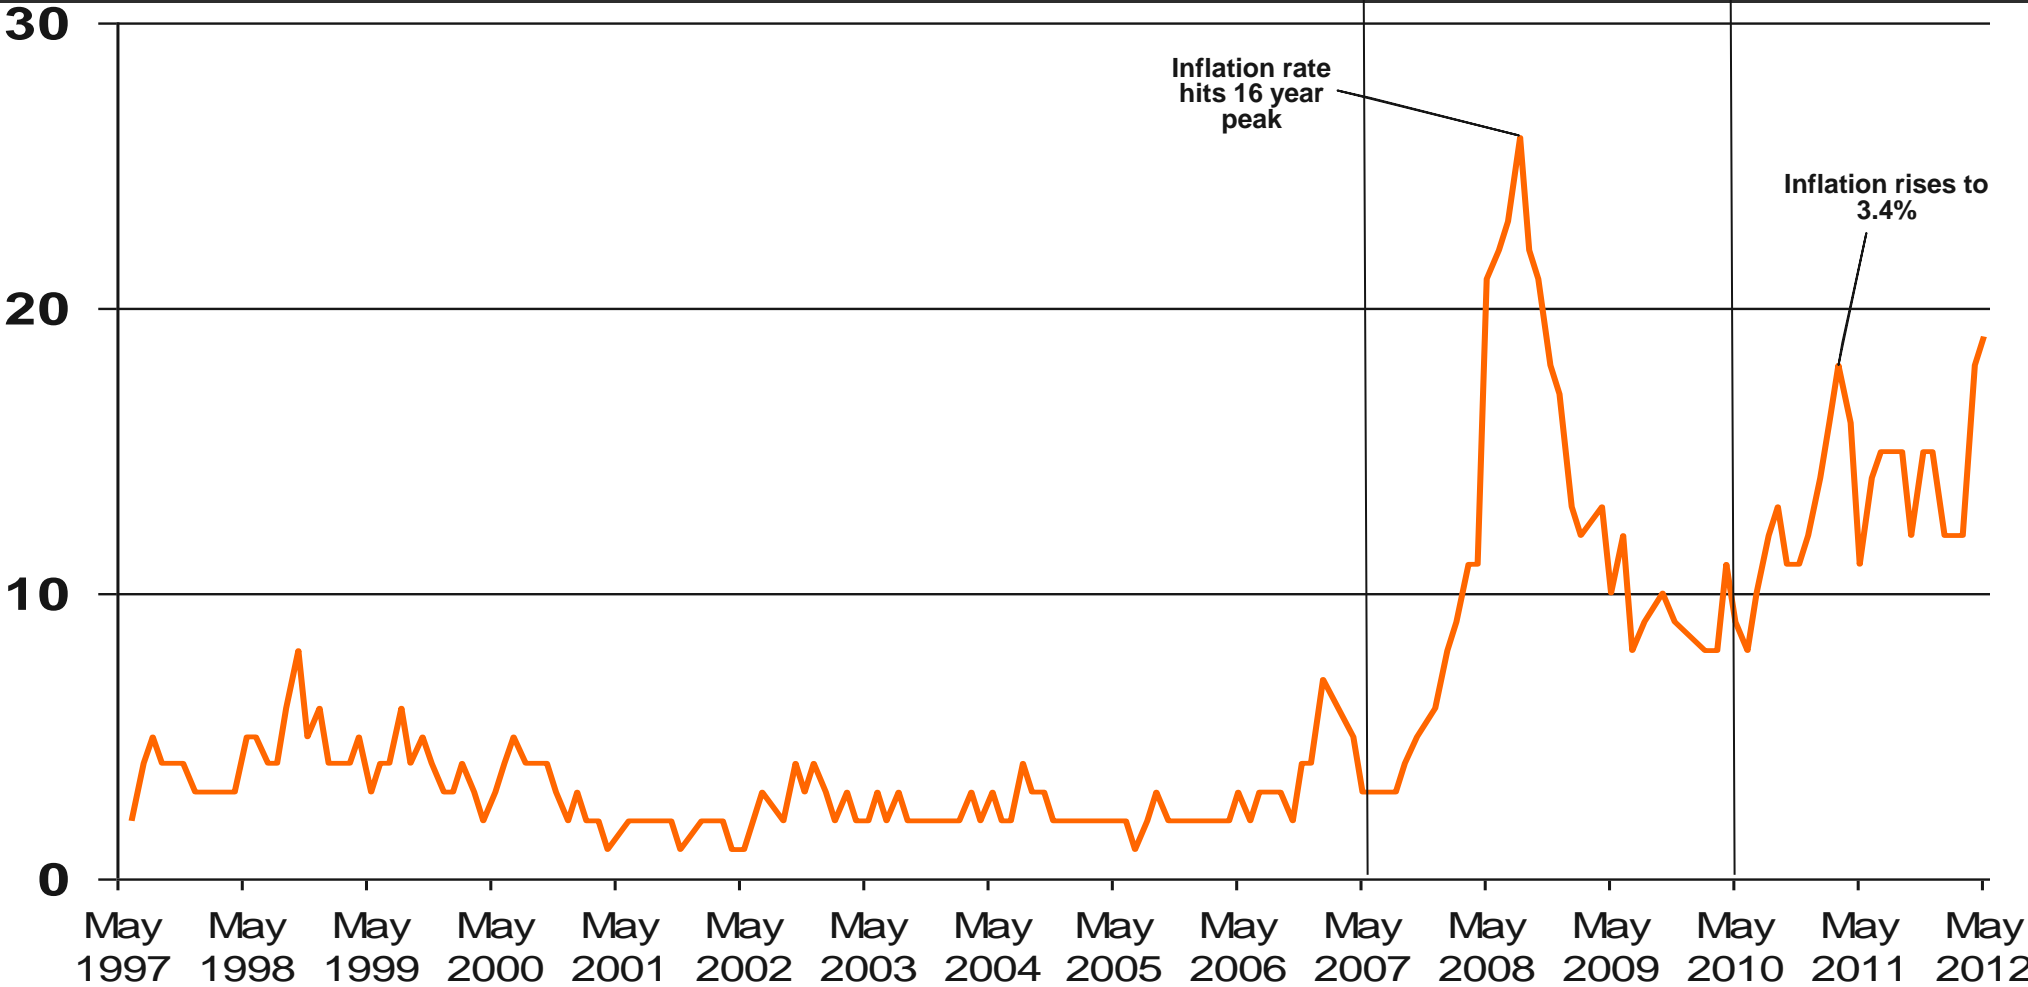

Issues Facing Britain: Inflation/Prices

What do you see as the most/other important issues facing Britain today?

Brown becomes PM

Cameron becomes PM

Base: representative sample of c.1,000 British adults age 18+ each month, interviewed face-to-face in home

Source: Ipsos MORI Issues Index