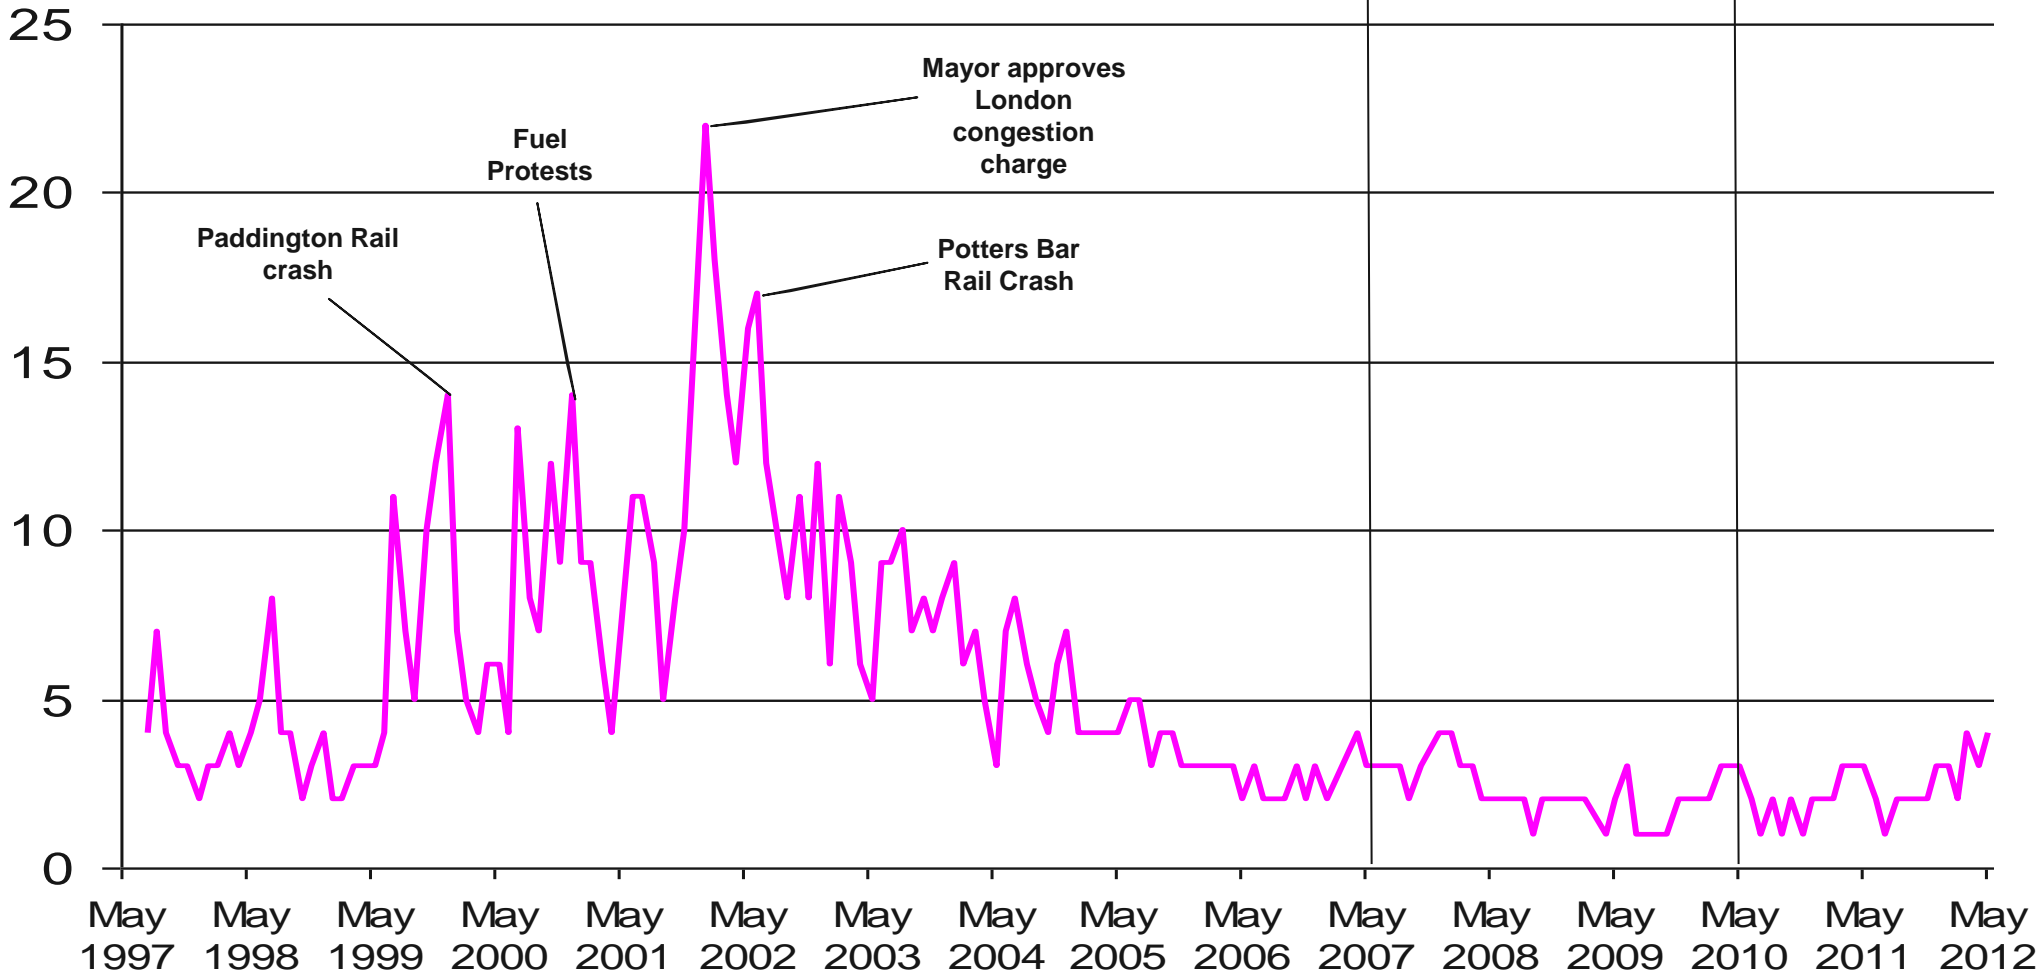

Issues Facing Britain: Transport

What do you see as the most/other important issues facing Britain today?

Brown becomes PM

Cameron becomes PM

Base: representative sample of c.1,000 British adults age 18+ each month, interviewed face-to-face in home

Source: Ipsos MORI Issues Index