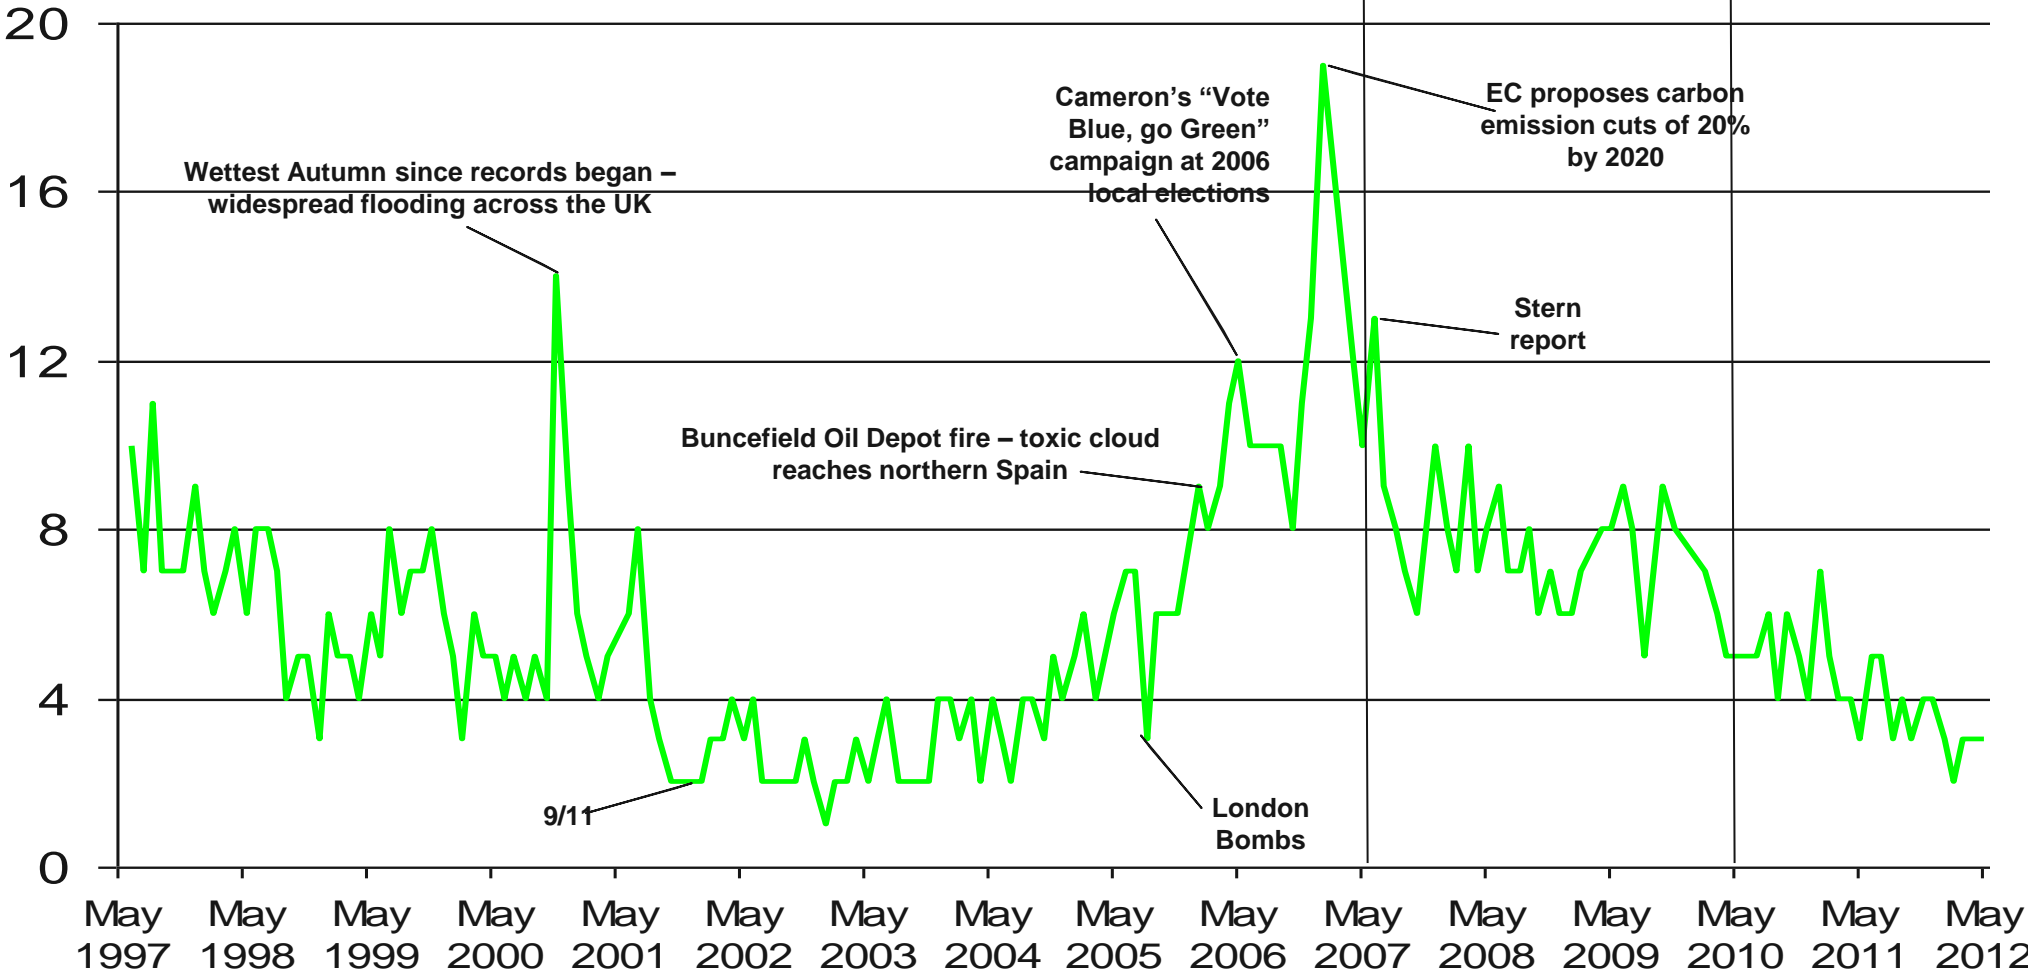

Issues Facing Britain: Pollution / Environment

What do you see as the most/other important issues facing Britain today?

Brown becomes PM

Cameron becomes PM

Base: representative sample of c.1,000 British adults age 18+ each month, interviewed face-to-face in home

Source: Ipsos MORI Issues Index