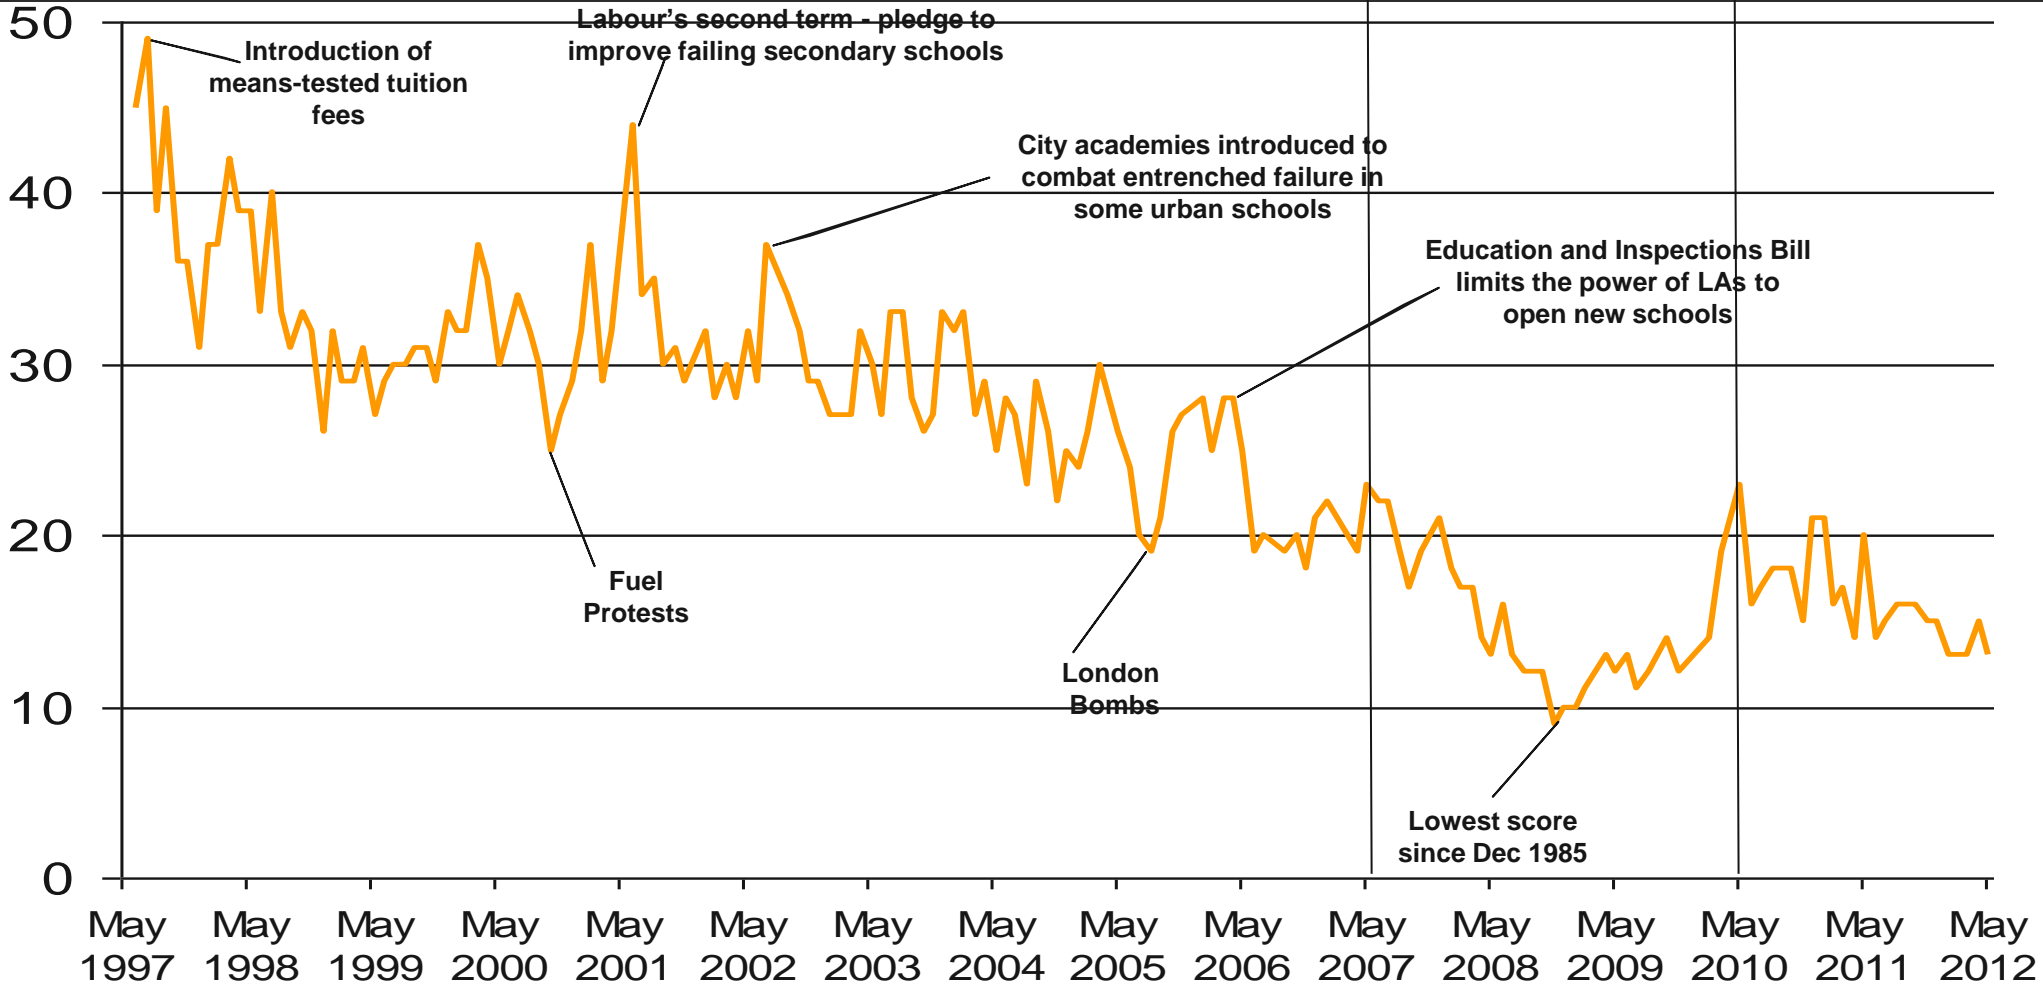

Issues Facing Britain: Education / Schools

What do you see as the most/other important issues facing Britain today?

Brown becomes PM

Cameron becomes PM

Base: representative sample of c.1,000 British adults age 18+ each month, interviewed face-to-face in home

Source: Ipsos MORI Issues Index