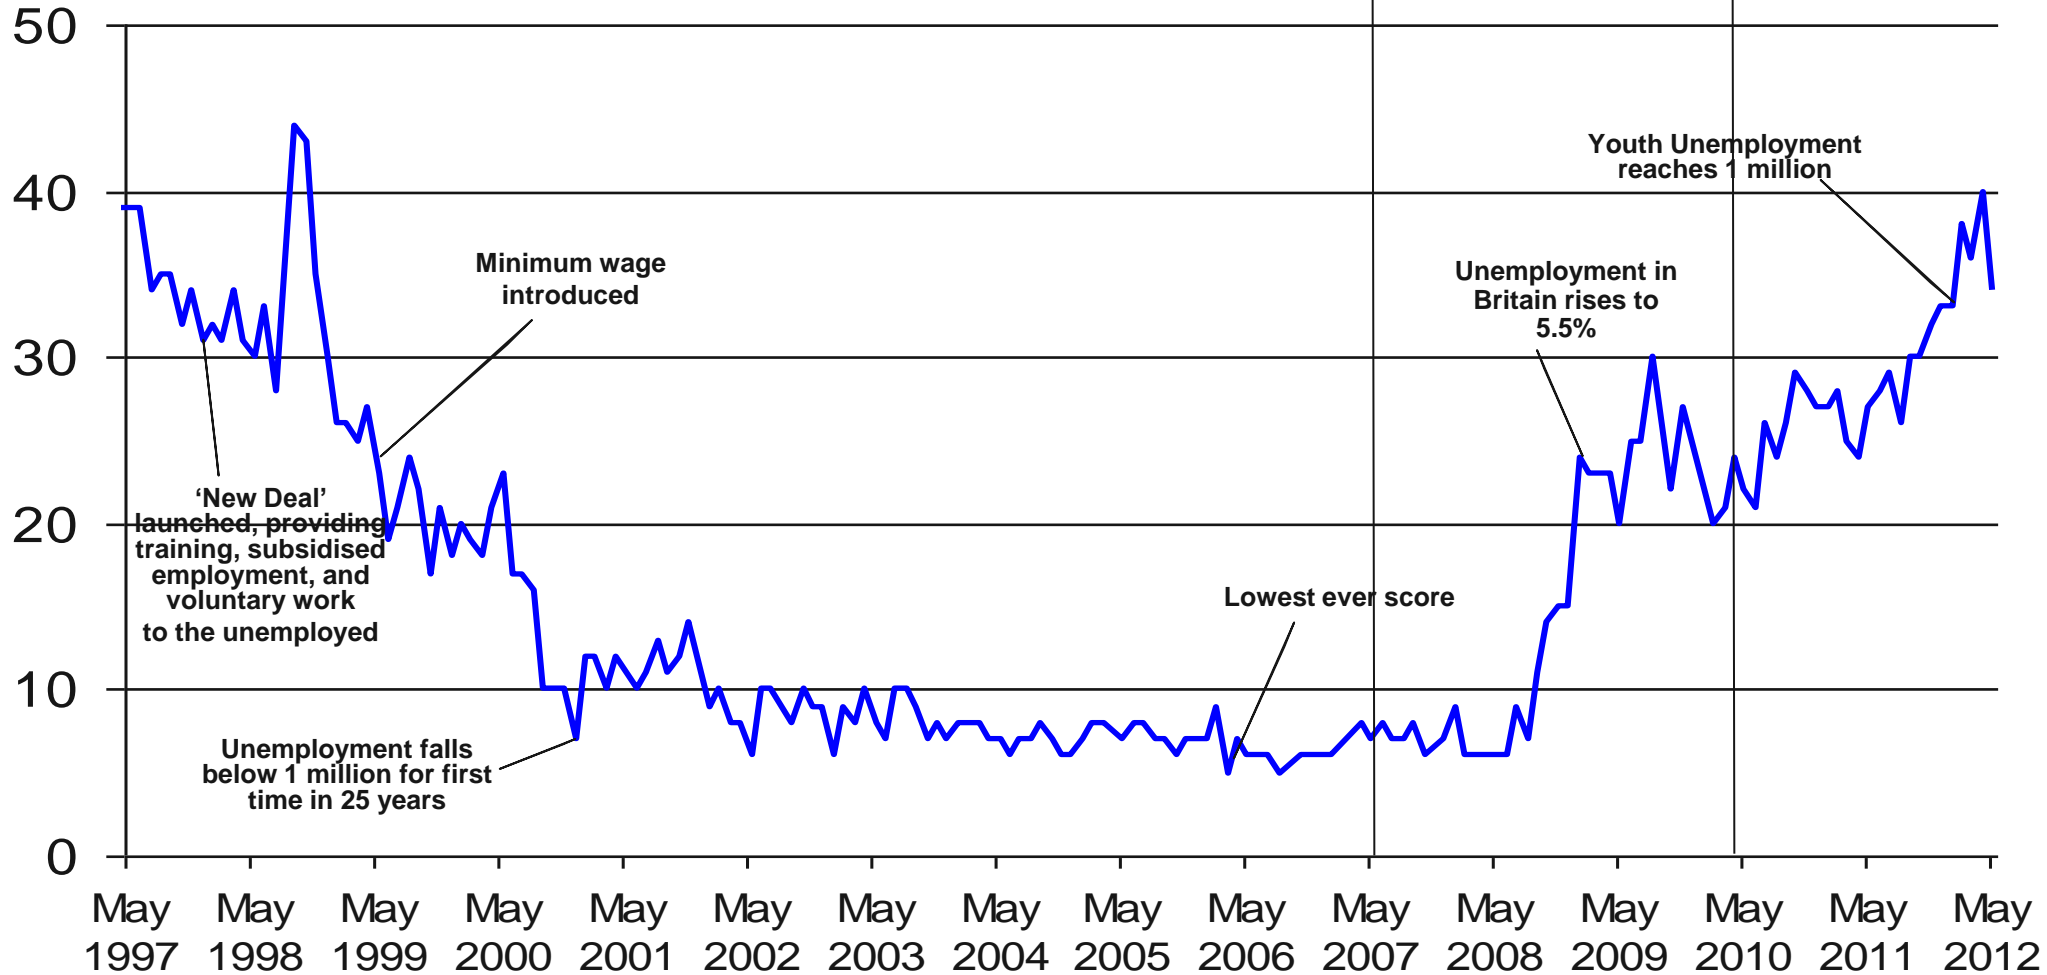

Issues Facing Britain: Unemployment | Factory closure | Lack of industry

What do you see as the most/other important issues facing Britain today?

Brown becomes PM

Cameron becomes PM

Base: representative sample of c.1,000 British adults age 18+ each month, interviewed face-to-face in home

Source: Ipsos MORI Issues Index