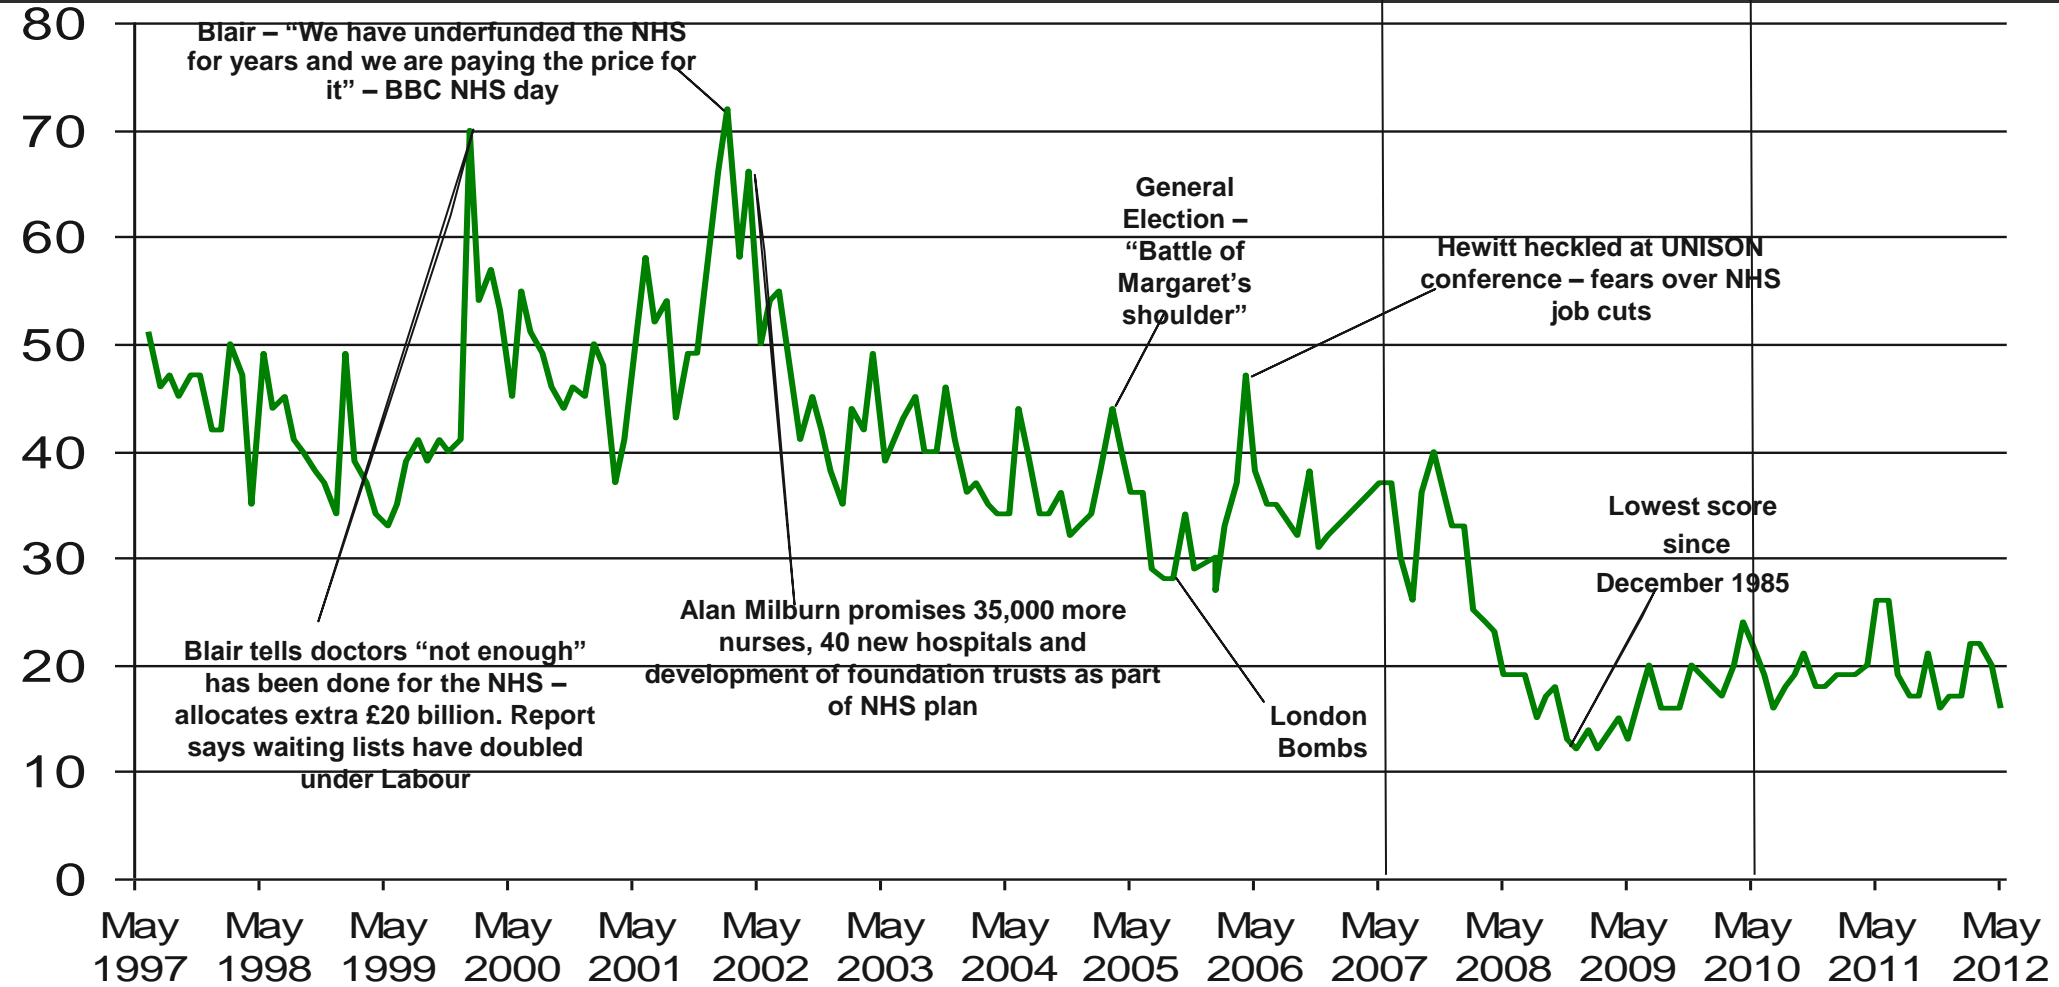

Issues Facing Britain: NHS | Hospitals | Healthcare

What do you see as the most/other important issues facing Britain today?

Brown becomes
PM

Cameron becomes
PM

Base: representative sample of c.1,000 British adults age 18+ each month, interviewed face-to-face in home

Source: Ipsos MORI Issues Index