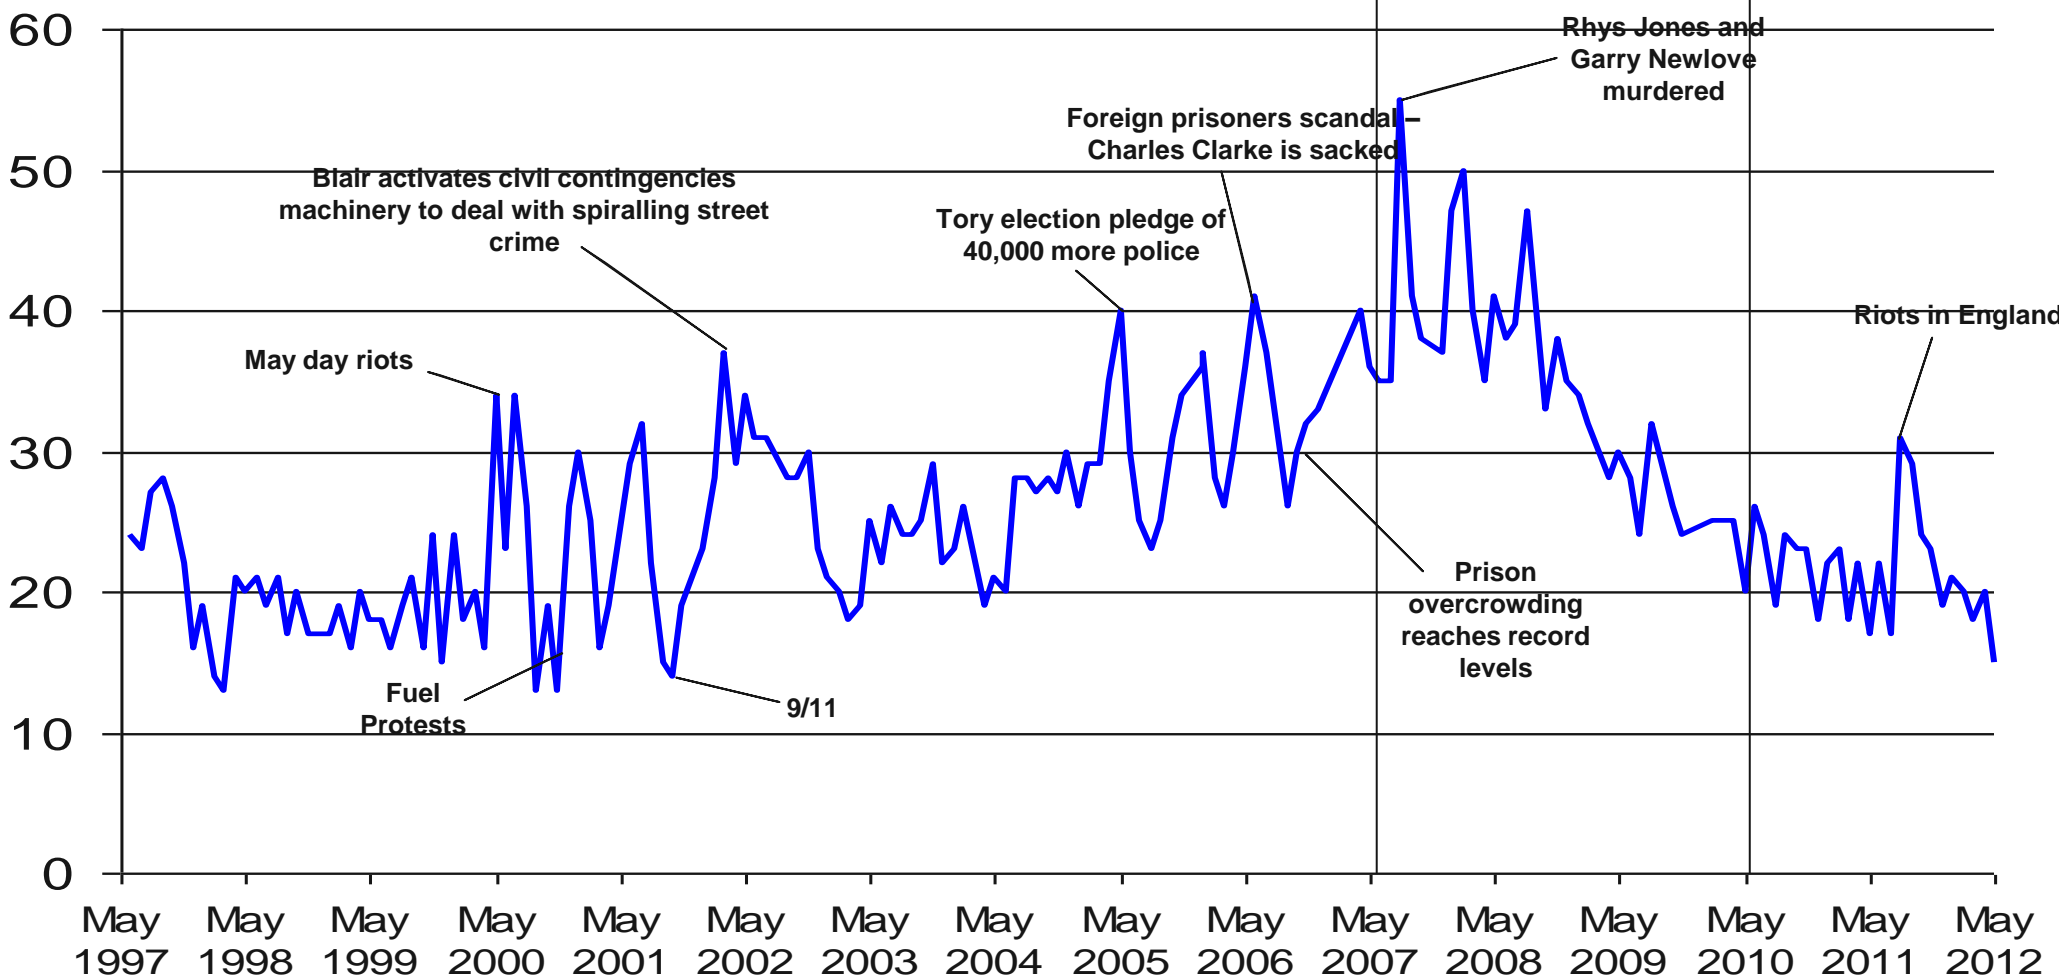

Issues Facing Britain: Crime / Law & Order / Violence / Vandalism / ASB

What do you see as the most/other important issues facing Britain today?

Brown becomes PM

Cameron becomes PM

Base: representative sample of c.1,000 British adults age 18+ each month, interviewed face-to-face in home

Source: Ipsos MORI Issues Index