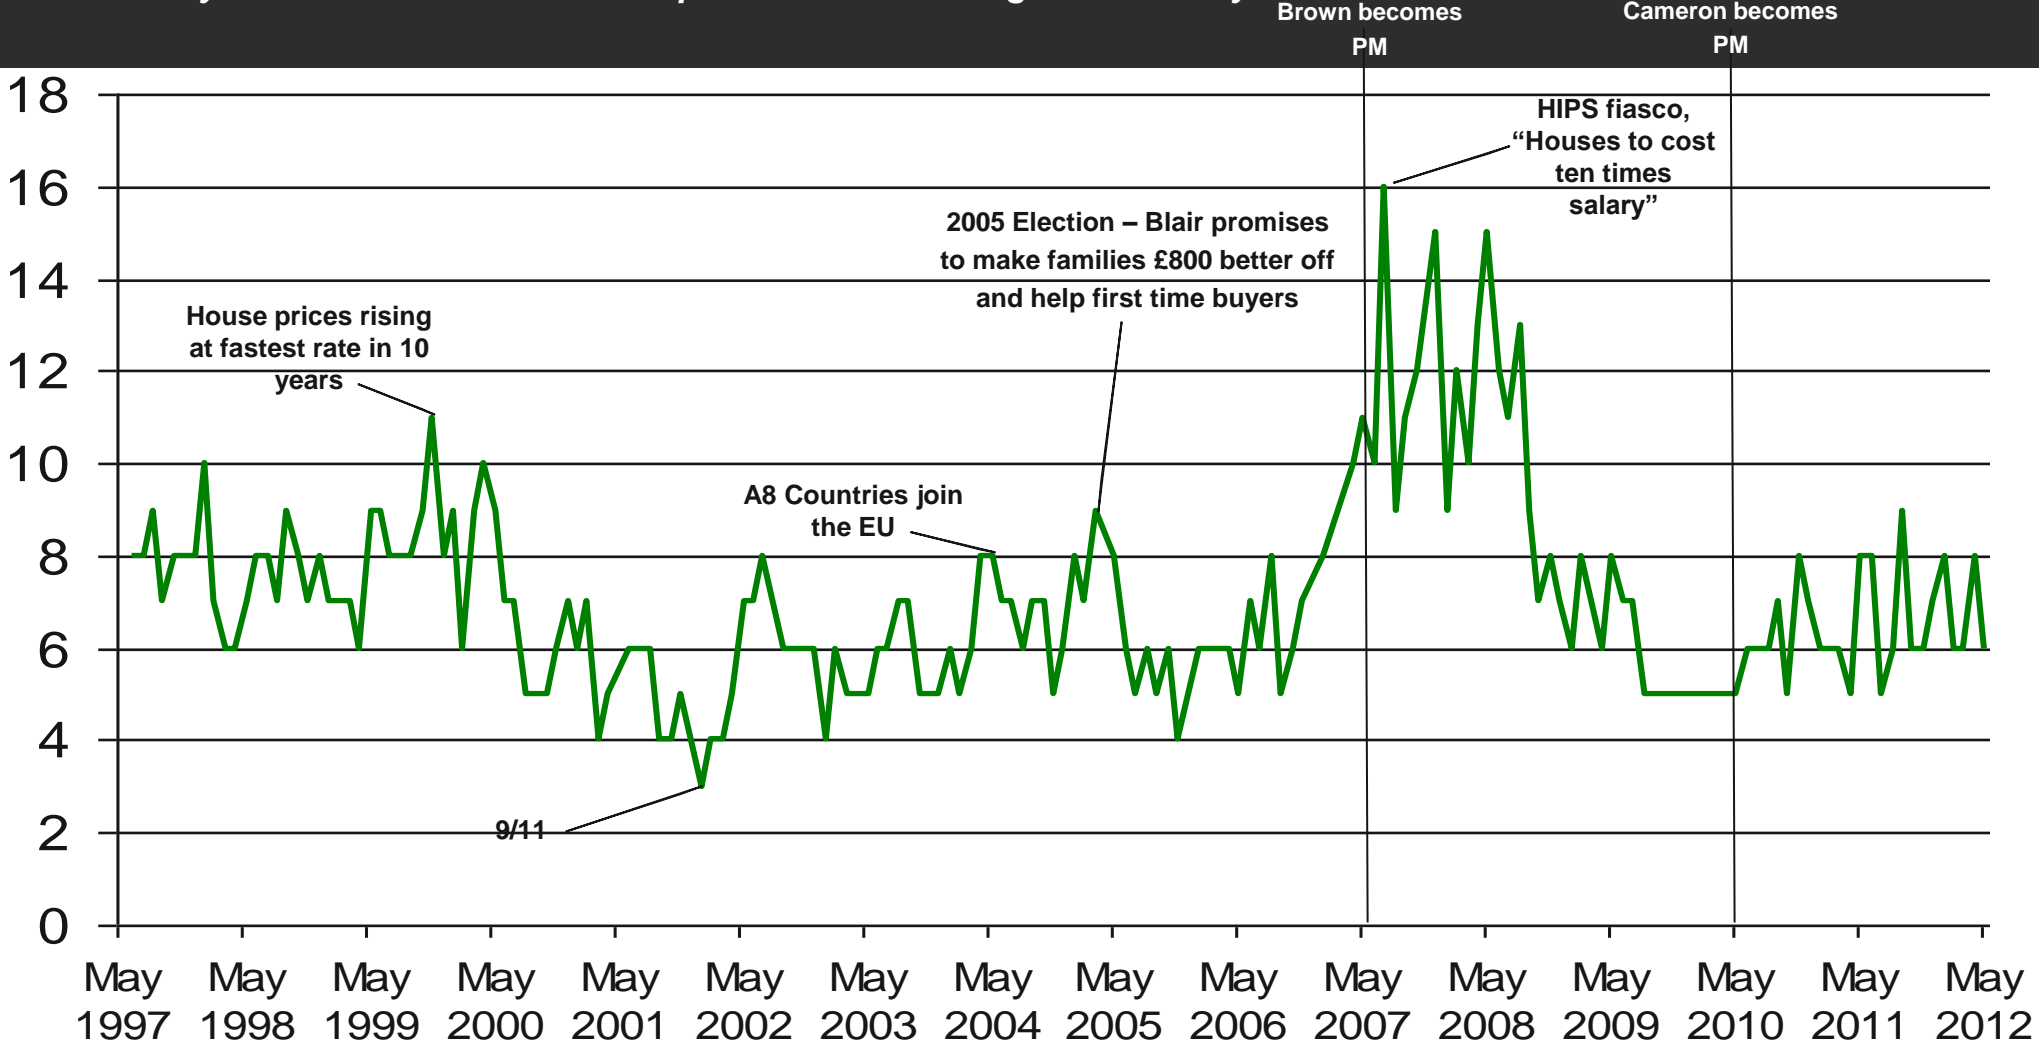

Brown becomes PM

Cameron becomes PM

Base: representative sample of c.1,000 British adults age 18+ each month, interviewed face-to-face in home

Source: Ipsos MORI Issues Index

Issues Facing Britain: Pollution / Environment

What do you see as the most/other important issues facing Britain today?

Brown becomes PM

Cameron becomes PM

Base: representative sample of c.1,000 British adults age 18+ each month, interviewed face-to-face in home

Source: Ipsos MORI Issues Index

Issues Facing Britain: Housing

What do you see as the most/other important issues facing Britain today?

Base: representative sample of c.1,000 British adults age 18+ each month, interviewed face-to-face in home