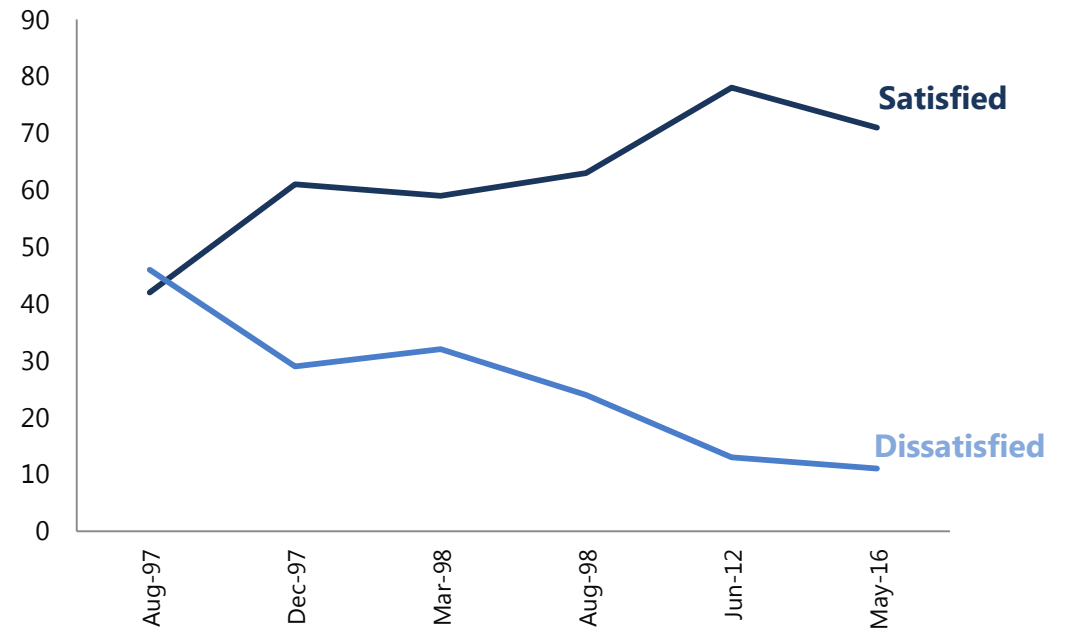

Ipsos MORI

MAY 2016 POLITICAL MONITOR

Ipsos MORI

The Queen (satisfaction)

ARE YOU SATISFIED OR DISSATISFIED WITH THE WAY THE QUEEN IS DOING HER JOB AS MONARCH?

May 2016

SATISFIED	86%
DISSATISFIED	5%
DON'T KNOW	9%
Net = +81	

December 1992 – May 2016

Base: 1,002 British adults 18+, 14th – 16th May 2016

Source: Ipsos MORI Political Monitor

Prince Charles (satisfaction)

ARE YOU SATISFIED OR DISSATISFIED WITH THE WAY PRINCE CHARLES IS DOING HIS JOB AS PRINCE OF WALES?

May 2016

SATISFIED	71%
DISSATISFIED	11%
DON'T KNOW	18%
Net = +60	

August 1997 – May 2016

Base: 1,002 British adults 18+, 14th – 16th May 2016

Source: Ipsos MORI Political Monitor

Prince William(satisfaction)

Base: 1,002 British adults 18+, 14th – 16th May 2016

Source: Ipsos MORI Political Monitor

May 2016

POLITICAL MONITOR

Ipsos MORI