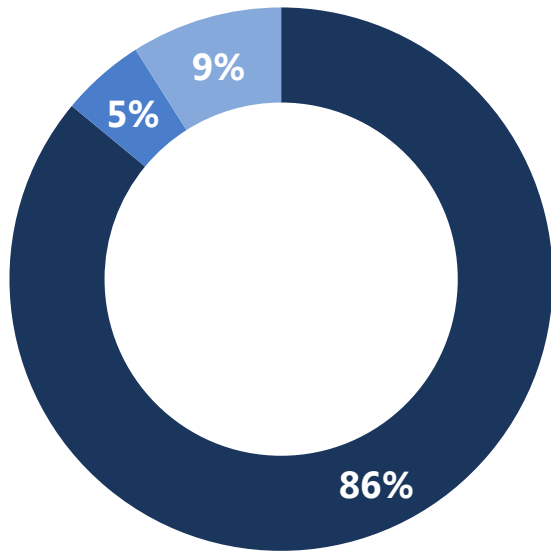

Ipsos MORI

MAY 2016 POLITICAL MONITOR

Ipsos MORI

The Queen (satisfaction)

ARE YOU SATISFIED OR DISSATISFIED WITH THE WAY THE QUEEN IS DOING HER JOB AS MONARCH?

May 2016

SATISFIED	86%
DISSATISFIED	5%
DON'T KNOW	9%
Net = +81	

December 1992 – May 2016

Base: 1,002 British adults 18+, 14th – 16th May 2016

Source: Ipsos MORI Political Monitor

Prince Charles (satisfaction)

ARE YOU SATISFIED OR DISSATISFIED WITH THE WAY PRINCE CHARLES IS DOING HIS JOB AS PRINCE OF WALES?

May 2016

SATISFIED	71%
DISSATISFIED	11%
DON'T KNOW	18%
Net = +60	

August 1997 – May 2016

Base: 1,002 British adults 18+, 14th – 16th May 2016

Source: Ipsos MORI Political Monitor

Prince William(satisfaction)

Base: 1,002 British adults 18+, 14th – 16th May 2016

Source: Ipsos MORI Political Monitor

May 2016

POLITICAL MONITOR

Ipsos MORI