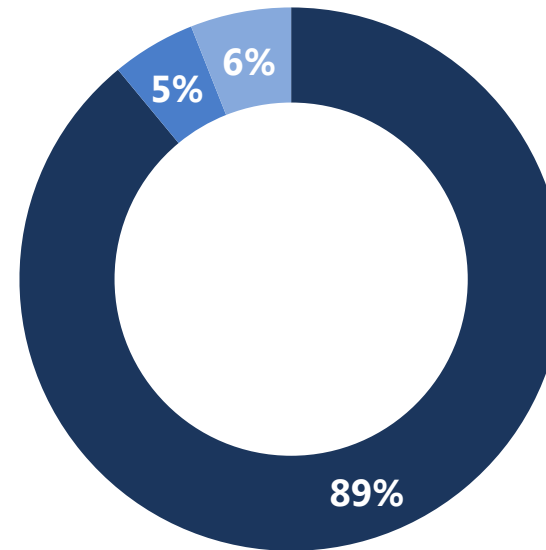

December 1992 – May 2016

Base: 1,002 British adults 18+, 14th – 16th May 2016

Source: Ipsos MORI Political Monitor

Prince Charles (satisfaction)

ARE YOU SATISFIED OR DISSATISFIED WITH THE WAY PRINCE CHARLES IS DOING HIS JOB AS PRINCE OF WALES?

May 2016

SATISFIED	71%
DISSATISFIED	11%
DON'T KNOW	18%
Net = +60	

August 1997 – May 2016

Base: 1,002 British adults 18+, 14th – 16th May 2016

Source: Ipsos MORI Political Monitor

Prince William(satisfaction)

ARE YOU SATISFIED OR DISSATISFIED WITH THE WAY PRINCE WILLIAM IS DOING HIS JOB AS DUKE OF CAMBRIDGE?

May 2016

SATISFIED	79%
DISSATISFIED	6%
DON'T KNOW	15%
Net = +73	

June 2012

SATISFIED	89%
DISSATISFIED	5%
DON'T KNOW	6%
Net = +84	

Base: 1,002 British adults 18+, 14th – 16th May 2016

Source: Ipsos MORI Political Monitor

May 2016

POLITICAL MONITOR

Ipsos MORI