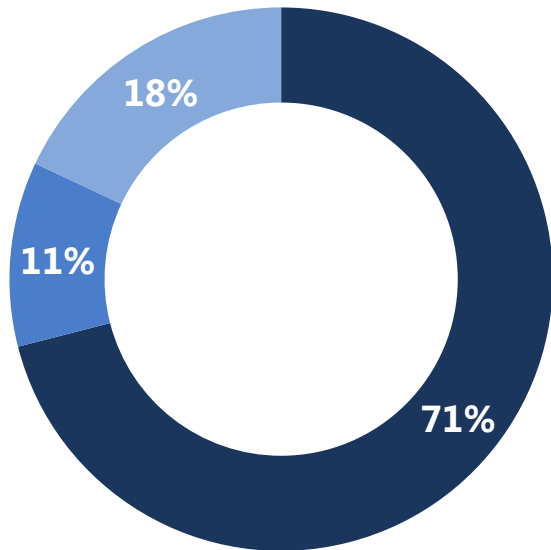

Ipsos MORI

MAY 2016 POLITICAL MONITOR

Ipsos MORI

The Queen (satisfaction)

ARE YOU SATISFIED OR DISSATISFIED WITH THE WAY THE QUEEN IS DOING HER JOB AS MONARCH?

May 2016

SATISFIED	86%
DISSATISFIED	5%
DON'T KNOW	9%
Net = +81	

December 1992 – May 2016

Base: 1,002 British adults 18+, 14th – 16th May 2016

Source: Ipsos MORI Political Monitor

Prince Charles (satisfaction)

ARE YOU SATISFIED OR DISSATISFIED WITH THE WAY PRINCE CHARLES IS DOING HIS JOB AS PRINCE OF WALES?

May 2016

SATISFIED	71%
DISSATISFIED	11%
DON'T KNOW	18%
Net = +60	

August 1997 – May 2016

Base: 1,002 British adults 18+, 14th – 16th May 2016

Source: Ipsos MORI Political Monitor

Prince William(satisfaction)

Base: 1,002 British adults 18+, 14th – 16th May 2016

Source: Ipsos MORI Political Monitor

May 2016

POLITICAL MONITOR

Ipsos MORI