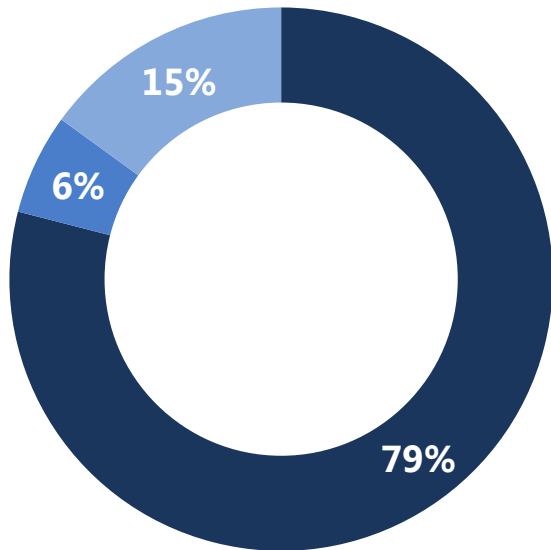

December 1992 – May 2016

Base: 1,002 British adults 18+, 14th – 16th May 2016

Source: Ipsos MORI Political Monitor

Prince Charles (satisfaction)

ARE YOU SATISFIED OR DISSATISFIED WITH THE WAY PRINCE CHARLES IS DOING HIS JOB AS PRINCE OF WALES?

May 2016

SATISFIED	71%
DISSATISFIED	11%
DON'T KNOW	18%
Net = +60	

August 1997 – May 2016

Base: 1,002 British adults 18+, 14th – 16th May 2016

Source: Ipsos MORI Political Monitor

Prince William(satisfaction)

ARE YOU SATISFIED OR DISSATISFIED WITH THE WAY PRINCE WILLIAM IS DOING HIS JOB AS DUKE OF CAMBRIDGE?

May 2016

SATISFIED	79%
DISSATISFIED	6%
DON'T KNOW	15%
Net = +73	

June 2012

SATISFIED	89%
DISSATISFIED	5%
DON'T KNOW	6%
Net = +84	

Base: 1,002 British adults 18+, 14th – 16th May 2016

Source: Ipsos MORI Political Monitor

May 2016

POLITICAL MONITOR

Ipsos MORI