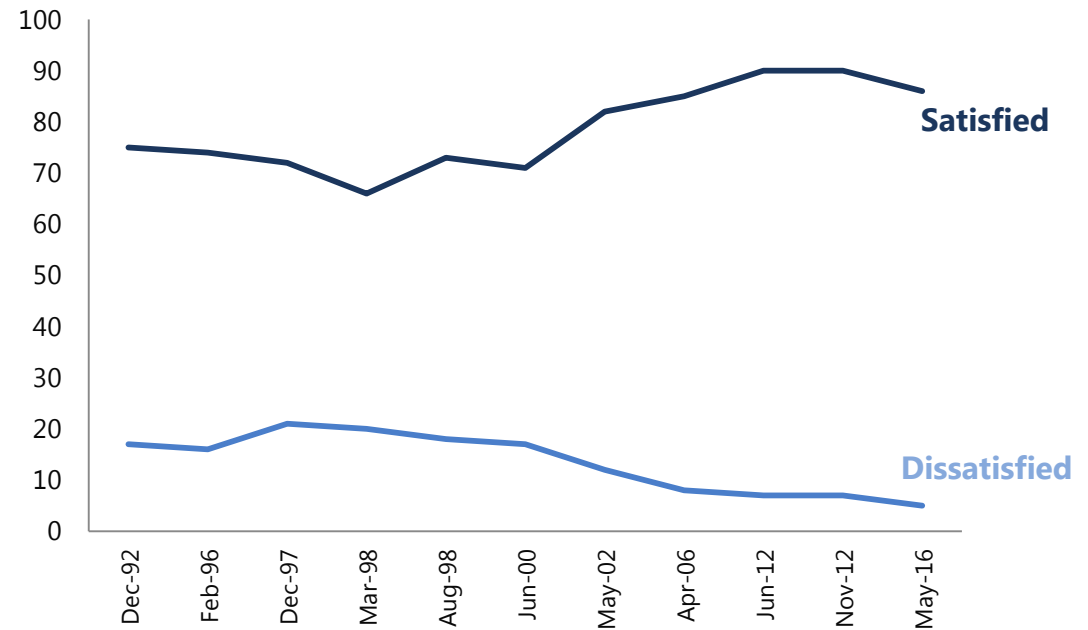

Ipsos MORI

MAY 2016 POLITICAL MONITOR

Ipsos MORI

The Queen (satisfaction)

ARE YOU SATISFIED OR DISSATISFIED WITH THE WAY THE QUEEN IS DOING HER JOB AS MONARCH?

May 2016

SATISFIED	86%
DISSATISFIED	5%
DON'T KNOW	9%
Net = +81	

December 1992 – May 2016

Base: 1,002 British adults 18+, 14th – 16th May 2016

Source: Ipsos MORI Political Monitor

Prince Charles (satisfaction)

ARE YOU SATISFIED OR DISSATISFIED WITH THE WAY PRINCE CHARLES IS DOING HIS JOB AS PRINCE OF WALES?

May 2016

SATISFIED	71%
DISSATISFIED	11%
DON'T KNOW	18%
Net = +60	

August 1997 – May 2016

Base: 1,002 British adults 18+, 14th – 16th May 2016

Source: Ipsos MORI Political Monitor

Prince William(satisfaction)