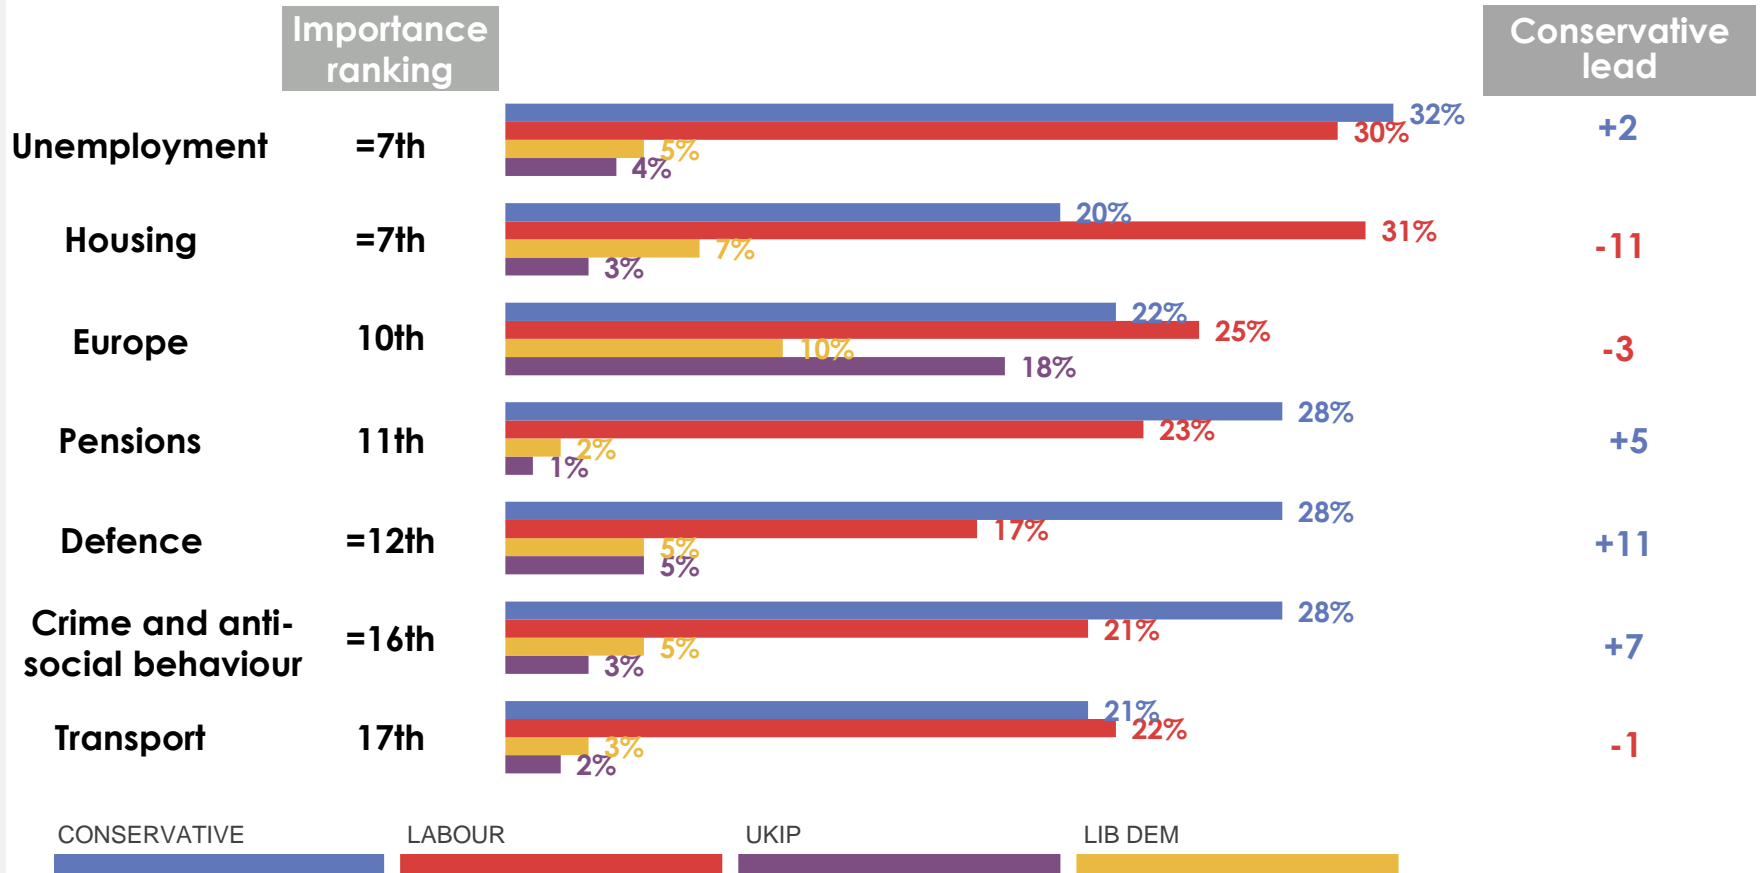

3

● January 2015 ● February 2015 ● March 2015 ● April 2015

Base: 1,000 British adults 18+ giving a voting intention, 12th -15th April 2015

Source: Ipsos MORI Political Monitor

Which issues will be very important when voters cast their ballots?

LOOKING AHEAD TO THE NEXT GENERAL ELECTION, WHICH, IF ANY ISSUES DO YOU THINK WILL BE VERY IMPORTANT TO YOU IN HELPING YOU DECIDE WHICH PARTY TO VOTE FOR?

4

Base: 1,000 British adults 18+ giving a voting intention, 12th -15th April 2015
Only showing answers above 8%; see computer tables for full results

Source: Ipsos MORI Political Monitor

Best party on important issues (1)

WHICH PARTY DO YOU THINK HAS THE BEST POLICIES ON... THE CONSERVATIVES, LABOUR, LIBERAL DEMOCRATS OR SOME OTHER PARTY?

5

Base: 1,000 British adults 18+, 12th – 15th April 2015

Source: Ipsos MORI Political Monitor

Best party on important issues (2)

WHICH PARTY DO YOU THINK HAS THE BEST POLICIES ON... THE CONSERVATIVES, LABOUR, LIBERAL DEMOCRATS OR SOME OTHER PARTY?

Base: 1,000 British adults 18+, 12th – 15th April 2015