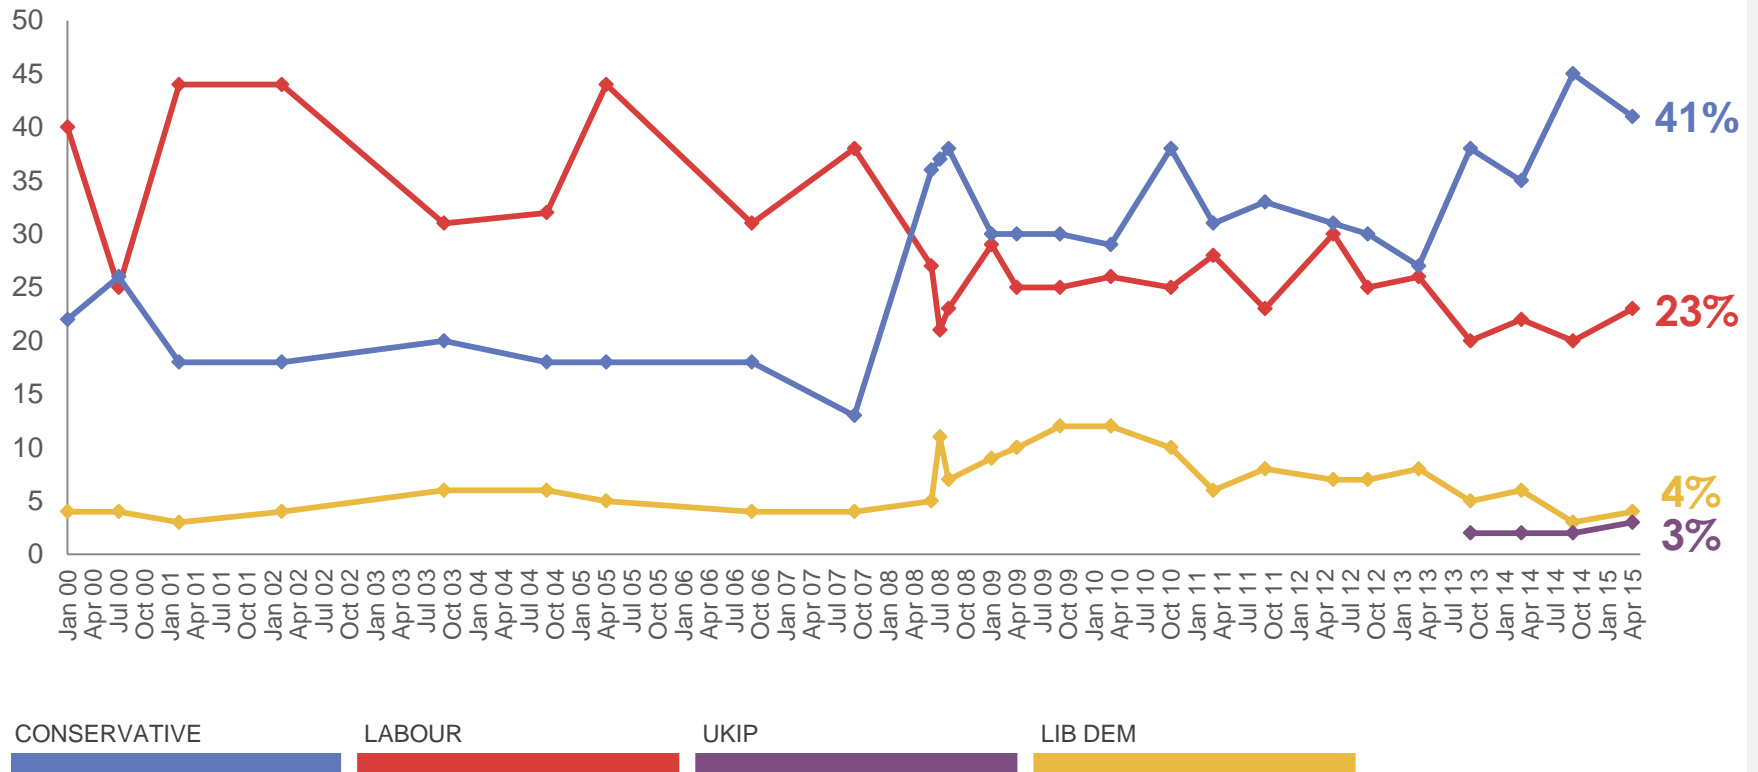

Source: Ipsos MORI Political Monitor

Best party on important issues (2)

WHICH PARTY DO YOU THINK HAS THE BEST POLICIES ON... THE CONSERVATIVES, LABOUR, LIBERAL DEMOCRATS OR SOME OTHER PARTY?

Base: 1,000 British adults 18+, 12th – 15th April 2015

Source: Ipsos MORI Political Monitor

Best party on healthcare since 2000

WHICH PARTY DO YOU THINK HAS THE BEST POLICIES ON HEALTHCARE THE CONSERVATIVES, LABOUR, LIBERAL DEMOCRATS OR SOME OTHER PARTY?

Base: c.1,000 British adults each month

Source: Ipsos MORI Political Monitor

Best party on managing the economy since 2000

WHICH PARTY DO YOU THINK HAS THE BEST POLICIES ON MANAGING THE ECONOMY THE CONSERVATIVES, LABOUR, LIBERAL DEMOCRATS OR SOME OTHER PARTY?