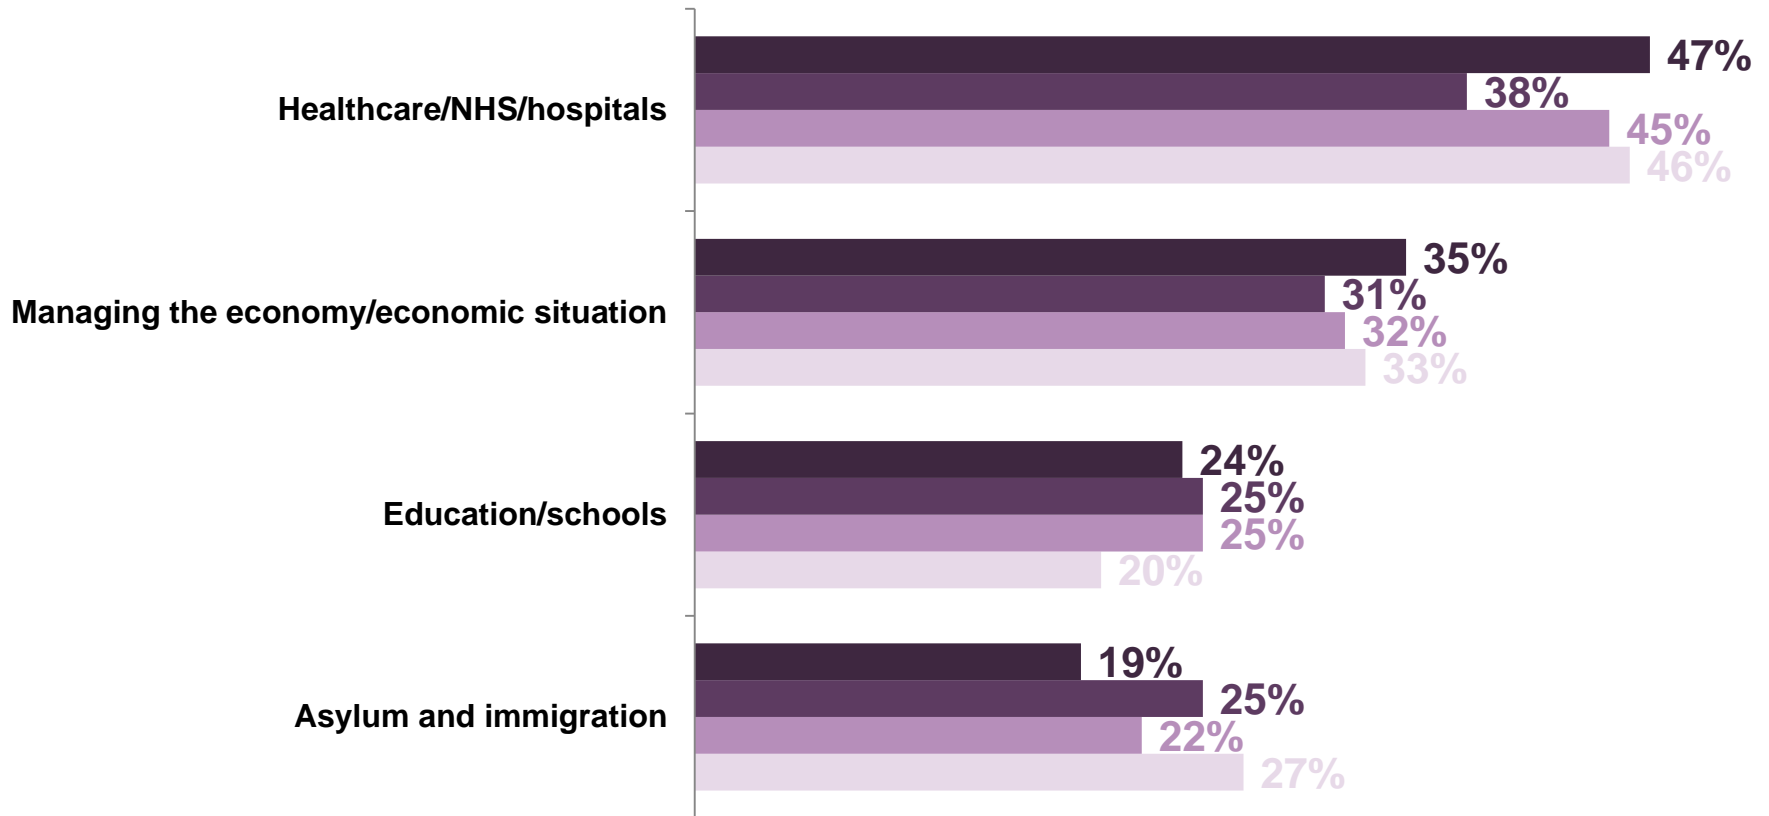

2015

POLITICAL MONITOR

2015

ISSUES

Which issues will be very important when voters cast their ballots? Top four issues

LOOKING AHEAD TO THE NEXT GENERAL ELECTION, WHICH, IF ANY ISSUES DO YOU THINK WILL BE VERY IMPORTANT TO YOU IN HELPING YOU DECIDE WHICH PARTY TO VOTE FOR?

3

● January 2015 ● February 2015 ● March 2015 ● April 2015

Base: 1,000 British adults 18+ giving a voting intention, 12th -15th April 2015

Source: Ipsos MORI Political Monitor

Which issues will be very important when voters cast their ballots?

LOOKING AHEAD TO THE NEXT GENERAL ELECTION, WHICH, IF ANY ISSUES DO YOU THINK WILL BE VERY IMPORTANT TO YOU IN HELPING YOU DECIDE WHICH PARTY TO VOTE FOR?

4

Base: 1,000 British adults 18+ giving a voting intention, 12th -15th April 2015
Only showing answers above 8%; see computer tables for full results

Source: Ipsos MORI Political Monitor

Best party on important issues (1)

WHICH PARTY DO YOU THINK HAS THE BEST POLICIES ON... THE CONSERVATIVES, LABOUR, LIBERAL DEMOCRATS OR SOME OTHER PARTY?

5

Base: 1,000 British adults 18+, 12th – 15th April 2015