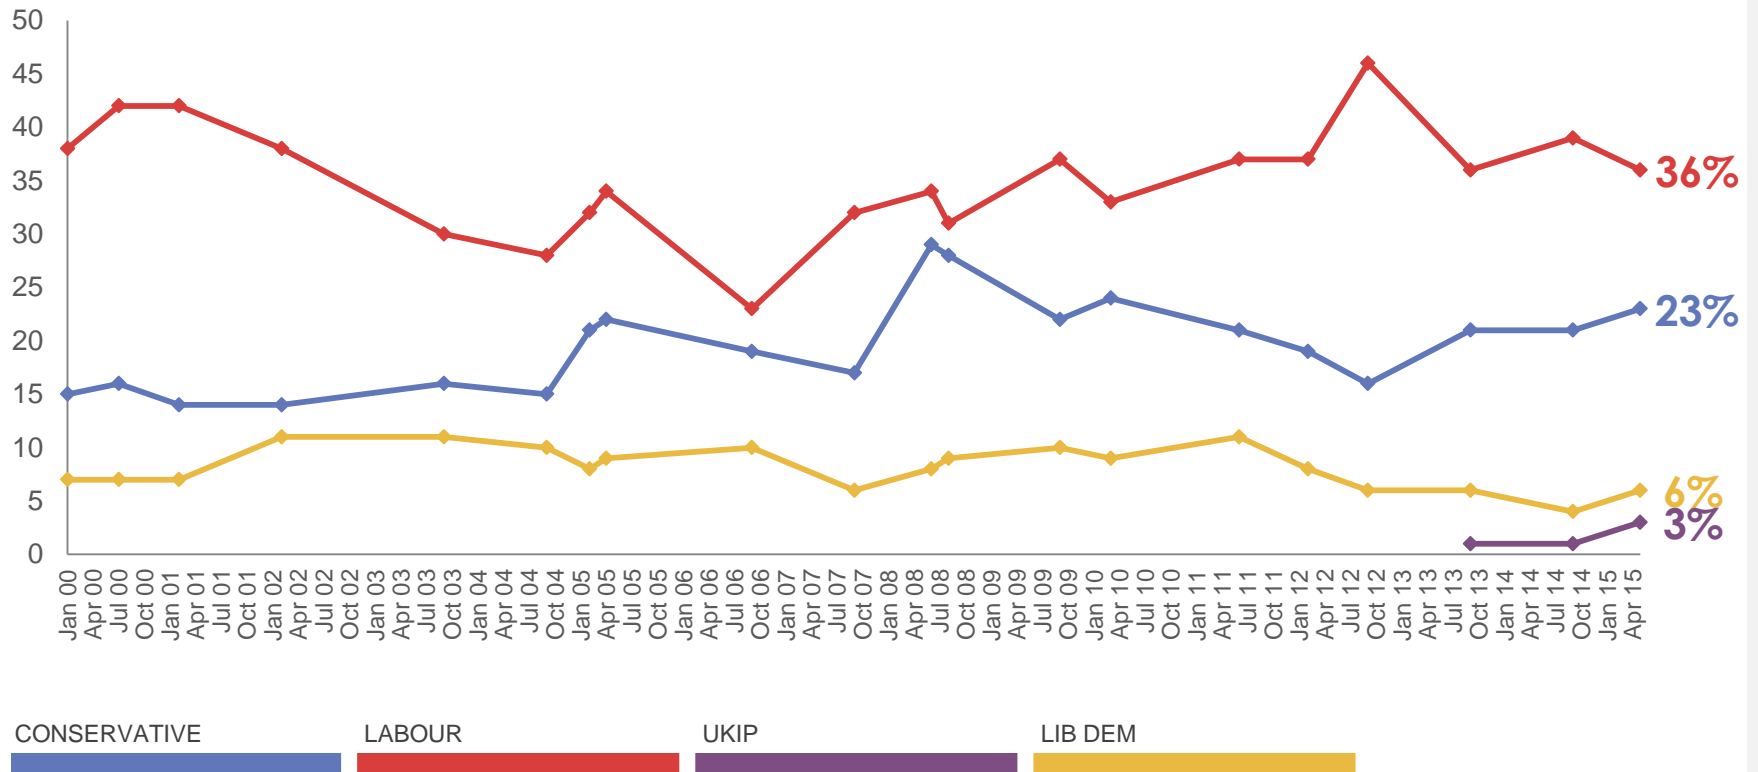

Best party on healthcare since 2000

WHICH PARTY DO YOU THINK HAS THE BEST POLICIES ON HEALTHCARE THE CONSERVATIVES, LABOUR, LIBERAL DEMOCRATS OR SOME OTHER PARTY?

Base: c.1,000 British adults each month

Source: Ipsos MORI Political Monitor