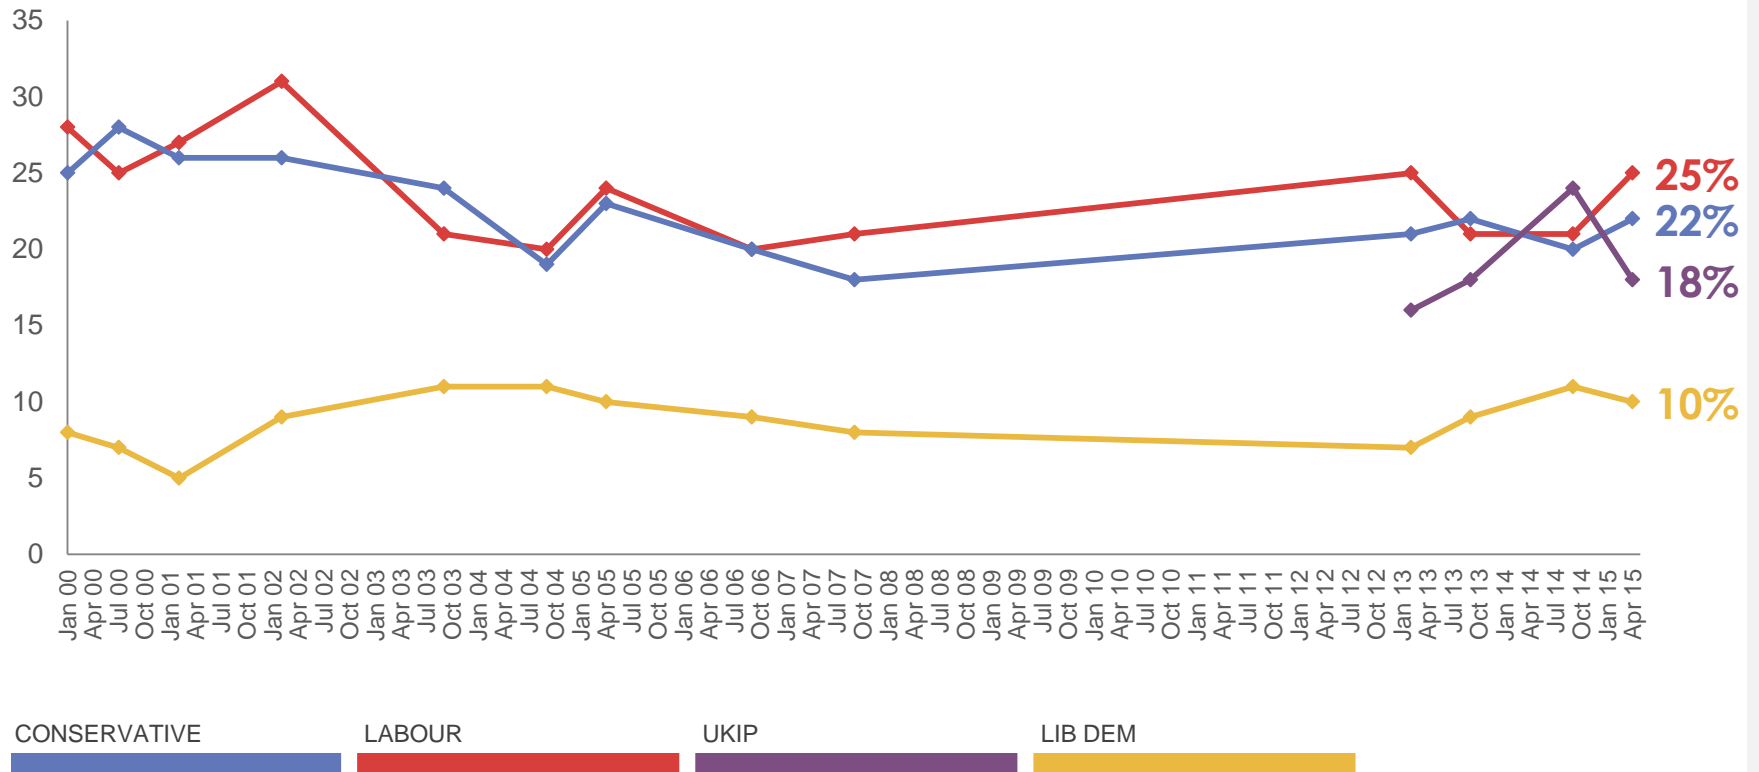

Best party on Europe since 2000

WHICH PARTY DO YOU THINK HAS THE BEST POLICIES ON EUROPE THE CONSERVATIVES, LABOUR, LIBERAL DEMOCRATS OR SOME OTHER PARTY?

10

Base: c.1,000 British adults each month

Source: Ipsos MORI Political Monitor