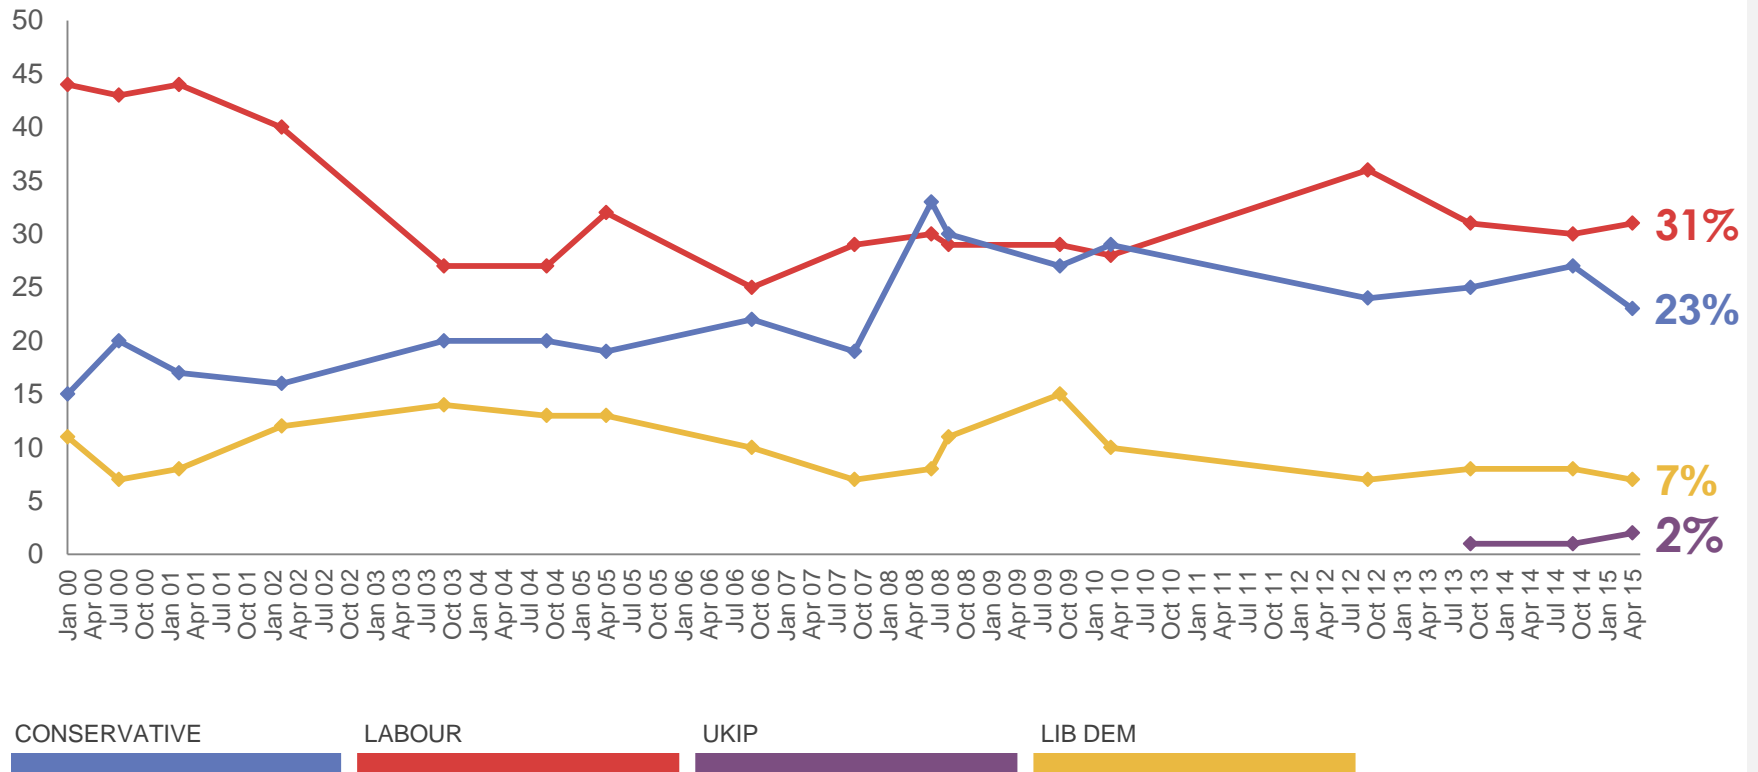

Best party on education/schools since 2000

WHICH PARTY DO YOU THINK HAS THE BEST POLICIES ON EDUCATION/SCHOOLS THE CONSERVATIVES, LABOUR, LIBERAL DEMOCRATS OR SOME OTHER PARTY?

Base: c.1,000 British adults each month

Source: Ipsos MORI Political Monitor