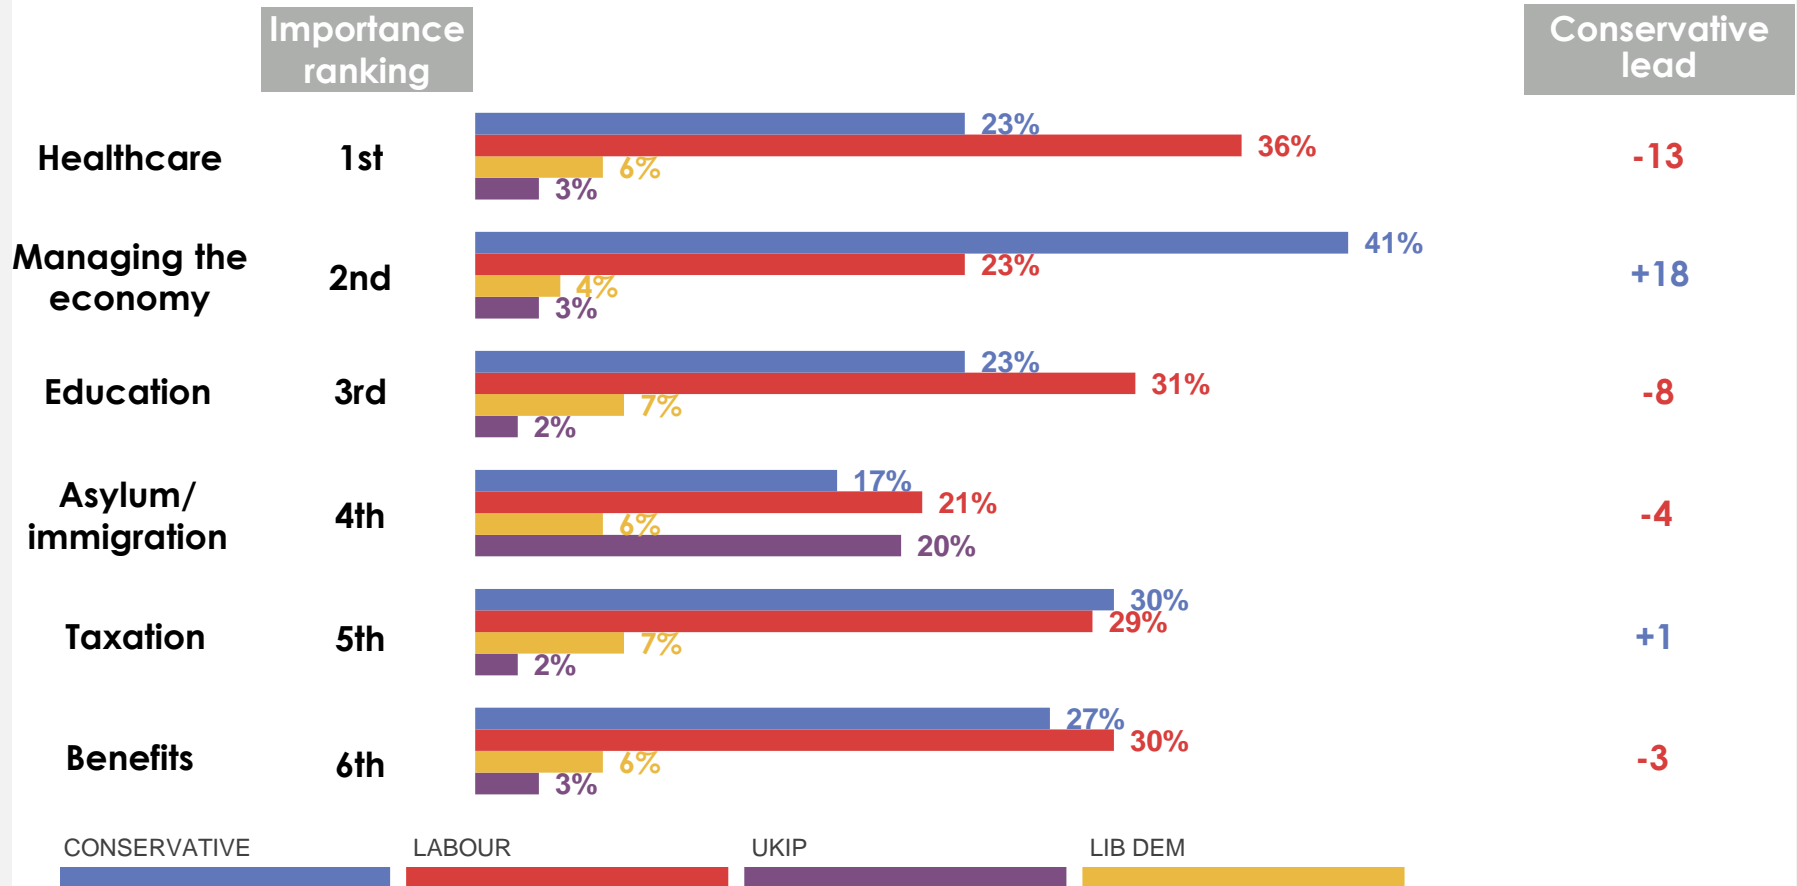

3

● January 2015 ● February 2015 ● March 2015 ● April 2015

Base: 1,000 British adults 18+ giving a voting intention, 12th -15th April 2015

Source: Ipsos MORI Political Monitor

Which issues will be very important when voters cast their ballots?

LOOKING AHEAD TO THE NEXT GENERAL ELECTION, WHICH, IF ANY ISSUES DO YOU THINK WILL BE VERY IMPORTANT TO YOU IN HELPING YOU DECIDE WHICH PARTY TO VOTE FOR?

4

Base: 1,000 British adults 18+ giving a voting intention, 12th -15th April 2015
Only showing answers above 8%; see computer tables for full results

Source: Ipsos MORI Political Monitor

Best party on important issues (1)

WHICH PARTY DO YOU THINK HAS THE BEST POLICIES ON... THE CONSERVATIVES, LABOUR, LIBERAL DEMOCRATS OR SOME OTHER PARTY?

5

Base: 1,000 British adults 18+, 12th – 15th April 2015

Source: Ipsos MORI Political Monitor

Best party on important issues (2)

WHICH PARTY DO YOU THINK HAS THE BEST POLICIES ON... THE CONSERVATIVES, LABOUR, LIBERAL DEMOCRATS OR SOME OTHER PARTY?

Base: 1,000 British adults 18+, 12th – 15th April 2015