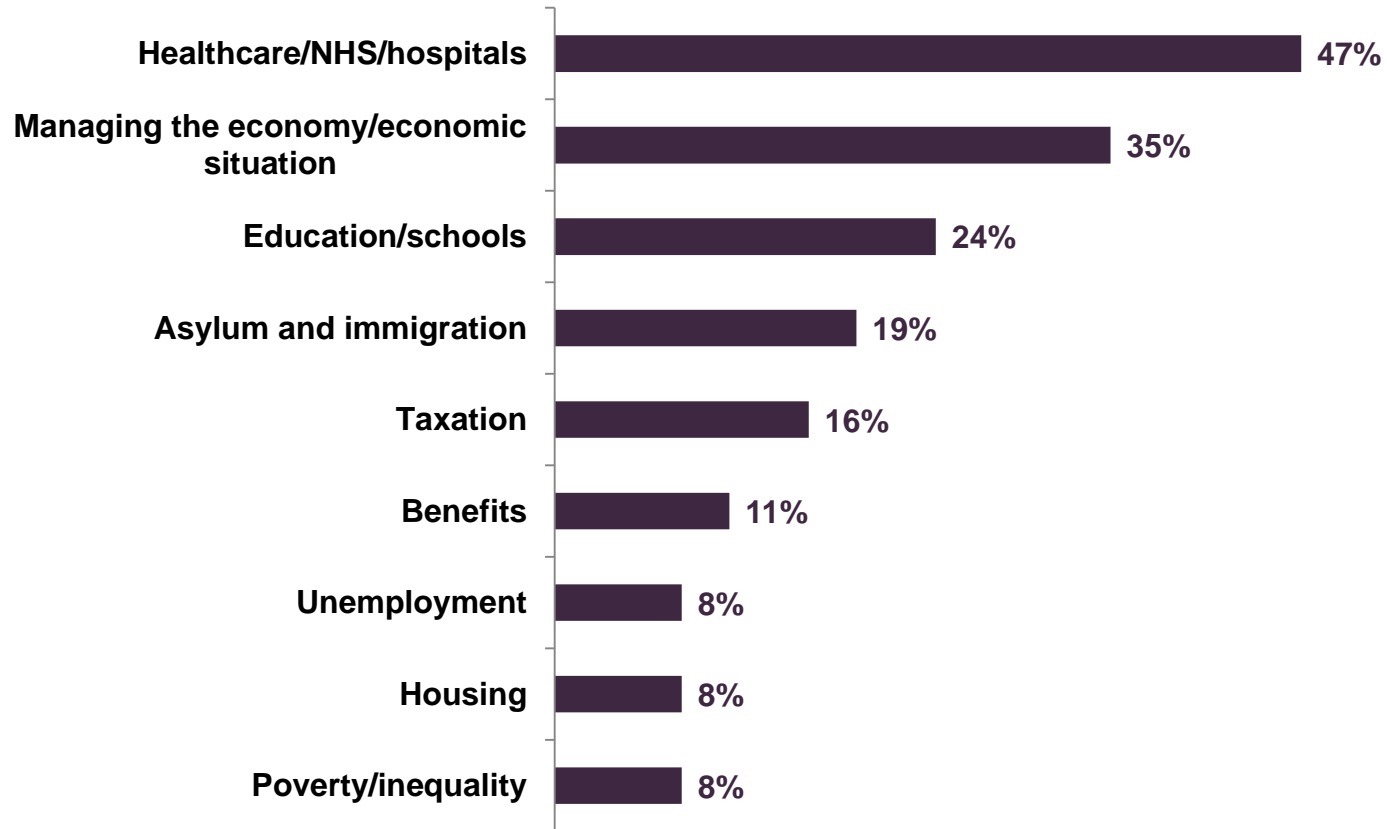

2015

POLITICAL MONITOR

2015

ISSUES

Which issues will be very important when voters cast their ballots? Top four issues

LOOKING AHEAD TO THE NEXT GENERAL ELECTION, WHICH, IF ANY ISSUES DO YOU THINK WILL BE VERY IMPORTANT TO YOU IN HELPING YOU DECIDE WHICH PARTY TO VOTE FOR?

3

● January 2015 ● February 2015 ● March 2015 ● April 2015

Base: 1,000 British adults 18+ giving a voting intention, 12th -15th April 2015

Source: Ipsos MORI Political Monitor

Which issues will be very important when voters cast their ballots?

LOOKING AHEAD TO THE NEXT GENERAL ELECTION, WHICH, IF ANY ISSUES DO YOU THINK WILL BE VERY IMPORTANT TO YOU IN HELPING YOU DECIDE WHICH PARTY TO VOTE FOR?

4

Base: 1,000 British adults 18+ giving a voting intention, 12th -15th April 2015
Only showing answers above 8%; see computer tables for full results

Source: Ipsos MORI Political Monitor

Best party on important issues (1)

WHICH PARTY DO YOU THINK HAS THE BEST POLICIES ON... THE CONSERVATIVES, LABOUR, LIBERAL DEMOCRATS OR SOME OTHER PARTY?

5

Base: 1,000 British adults 18+, 12th – 15th April 2015