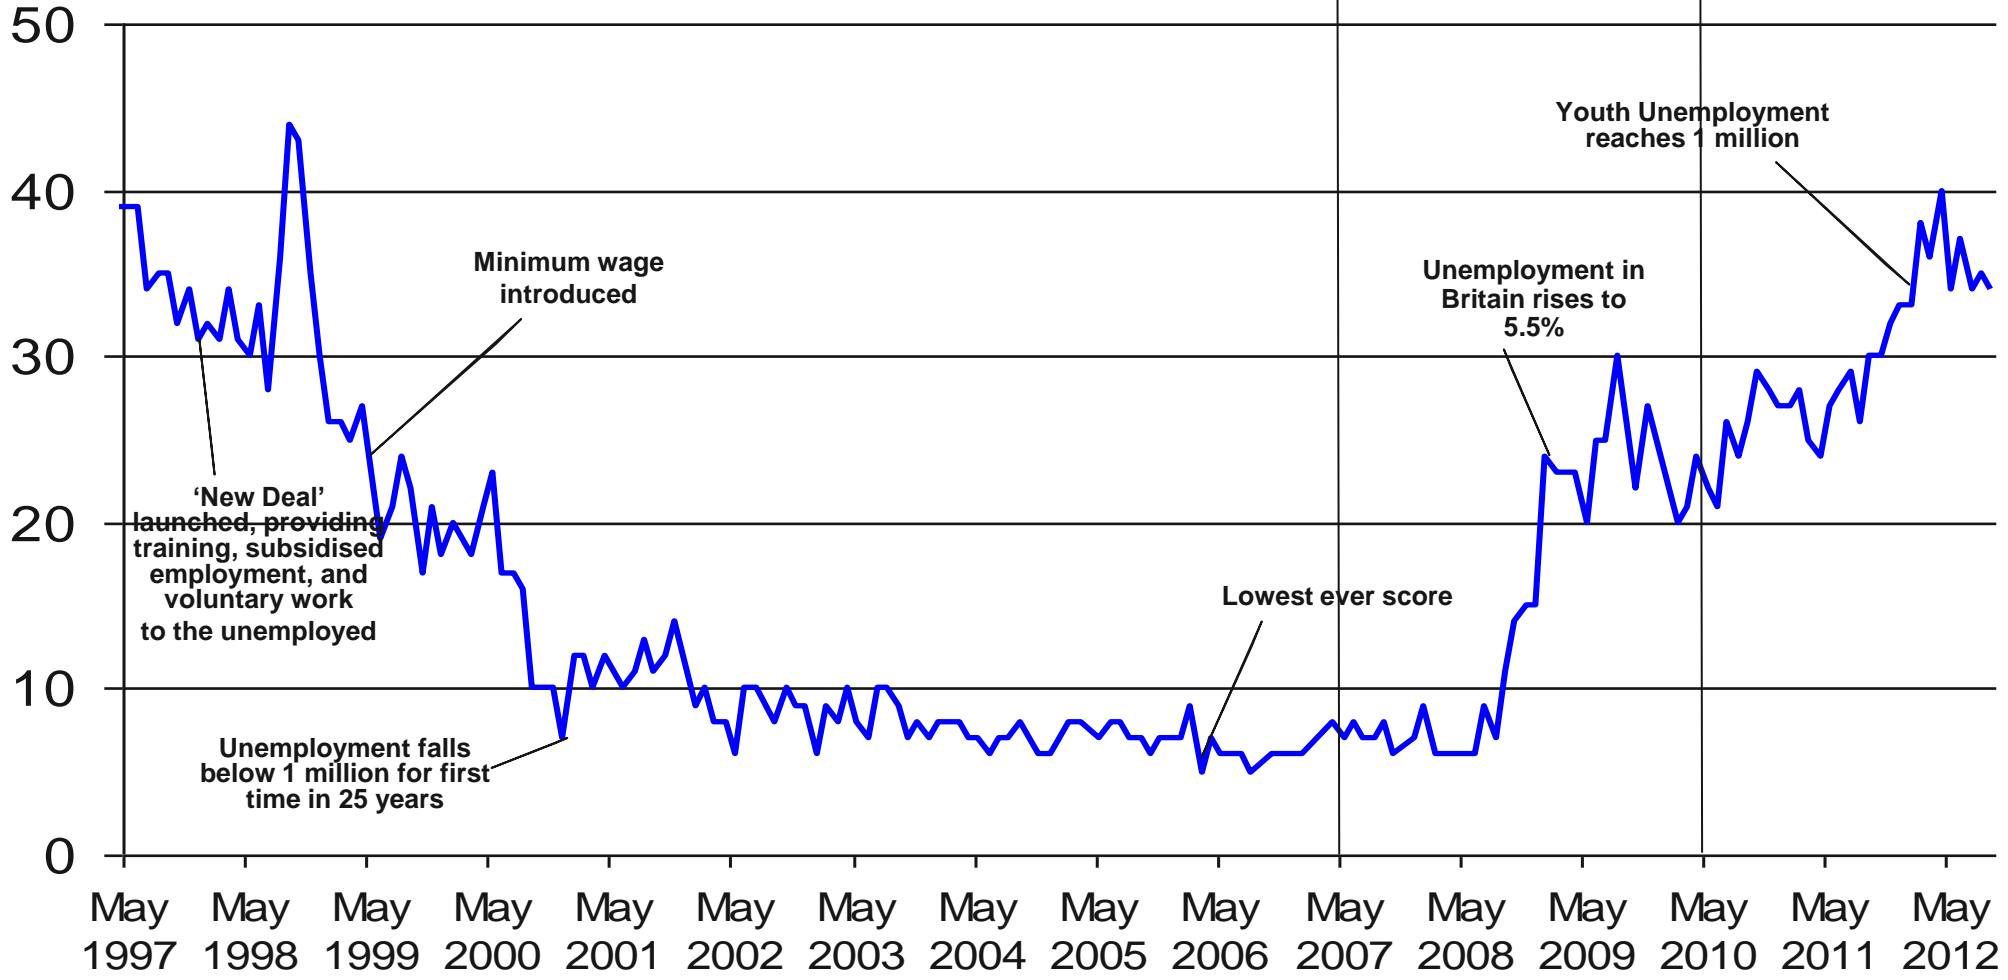

Issues Facing Britain: Unemployment / Factory closure / Lack of industry

What do you see as the most/other important issues facing Britain today?

Brown becomes PM

Cameron becomes PM

Base: representative sample of c.1,000 British adults age 18+ each month, interviewed face-to-face in home

Source: Ipsos MORI Issues Index