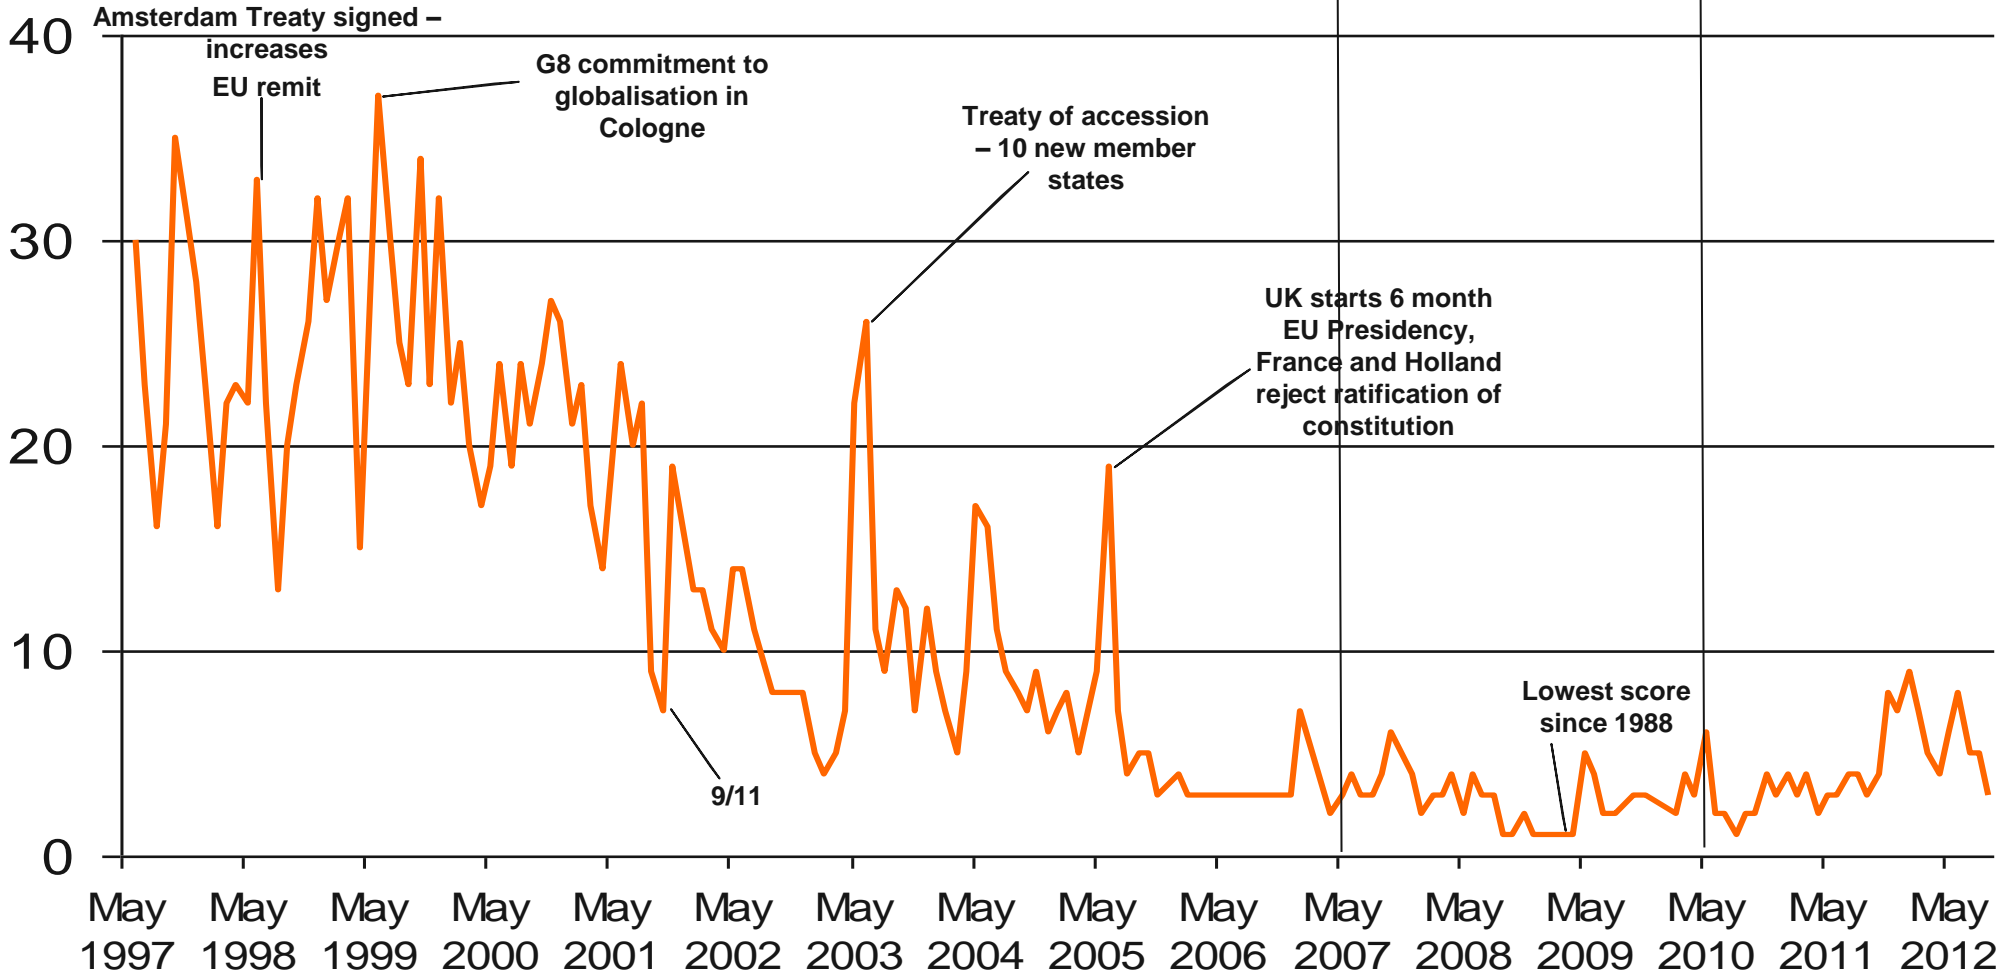

Issues Facing Britain: Common Market / Europe / Euro / EU

What do you see as the most/other important issues facing Britain today?

Brown becomes
PM

Cameron becomes
PM

Base: representative sample of c.1,000 British adults age 18+ each month, interviewed face-to-face in home

Source: Ipsos MORI Issues Index