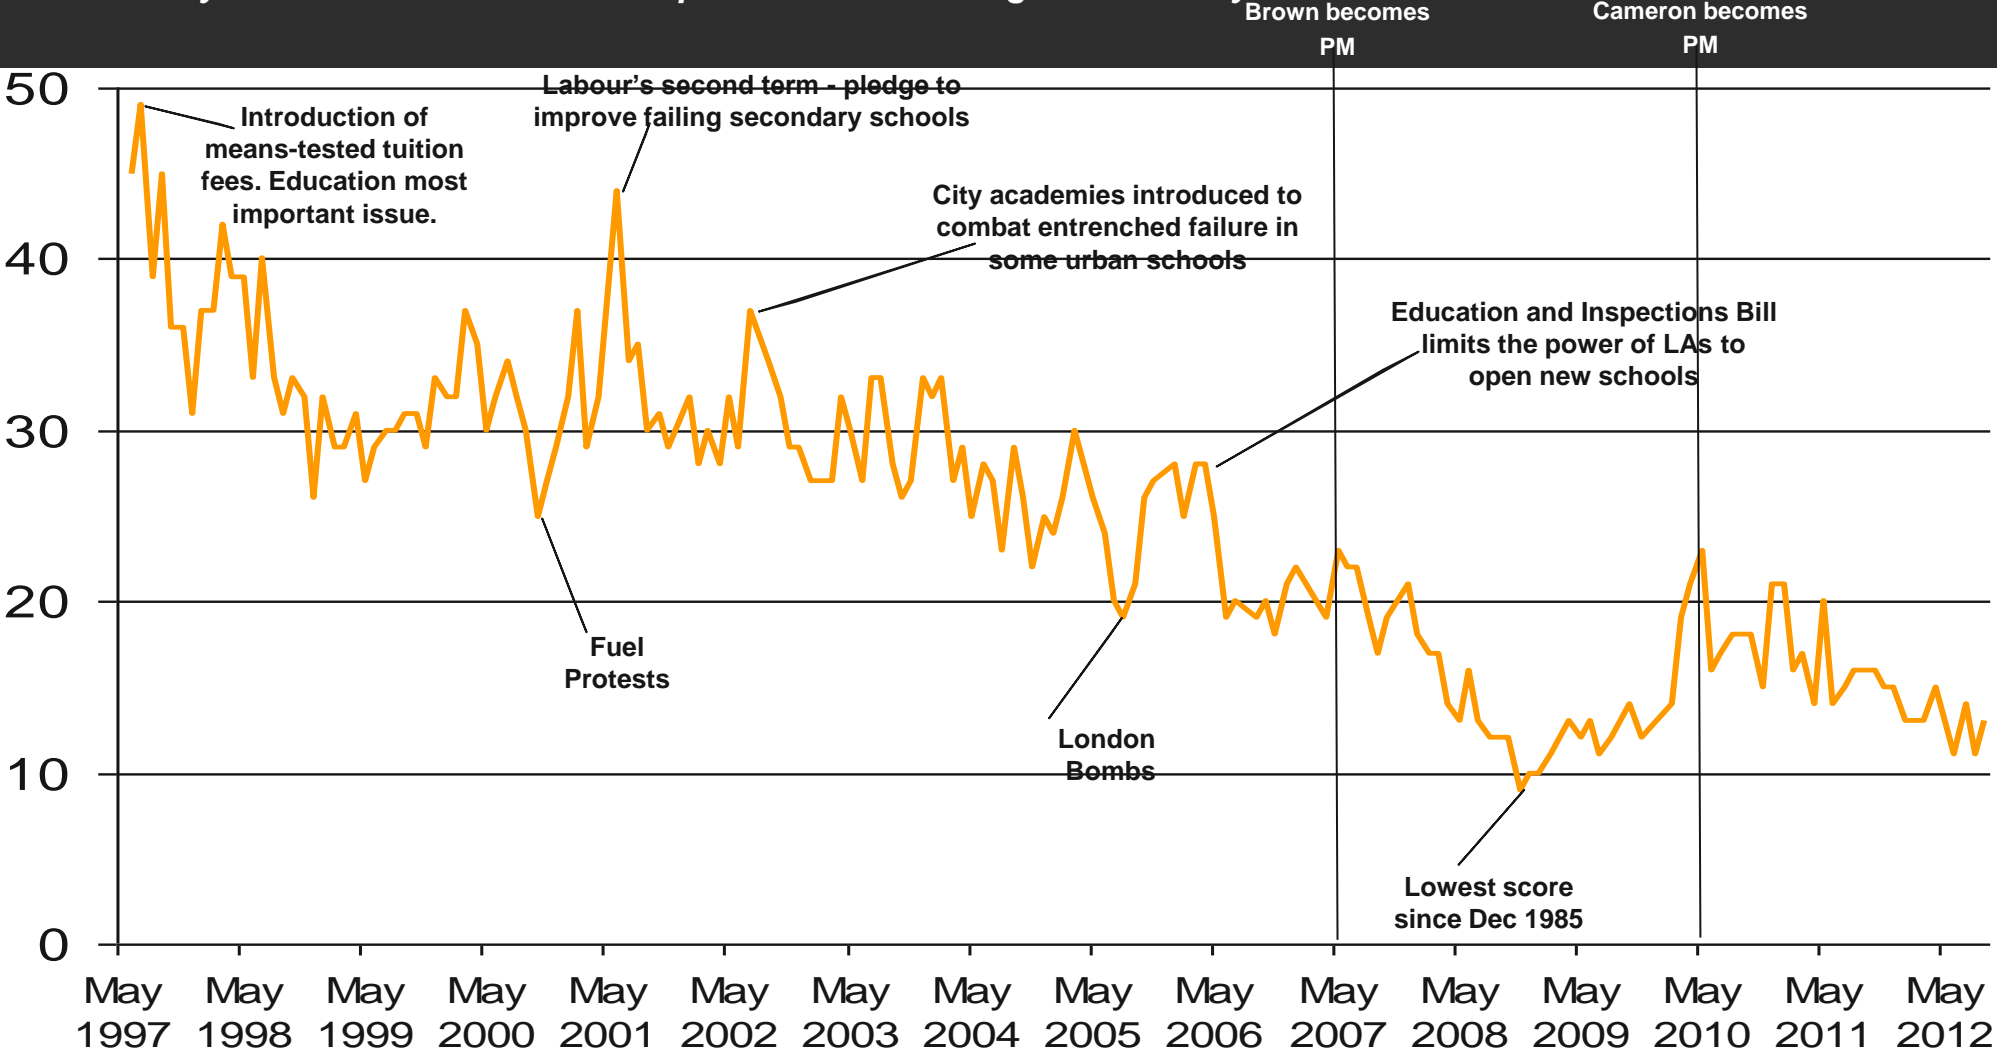

Issues Facing Britain: Education / Schools

What do you see as the most/other important issues facing Britain today?

Base: representative sample of c.1,000 British adults age 18+ each month, interviewed face-to-face in home

Source: Ipsos MORI Issues Index