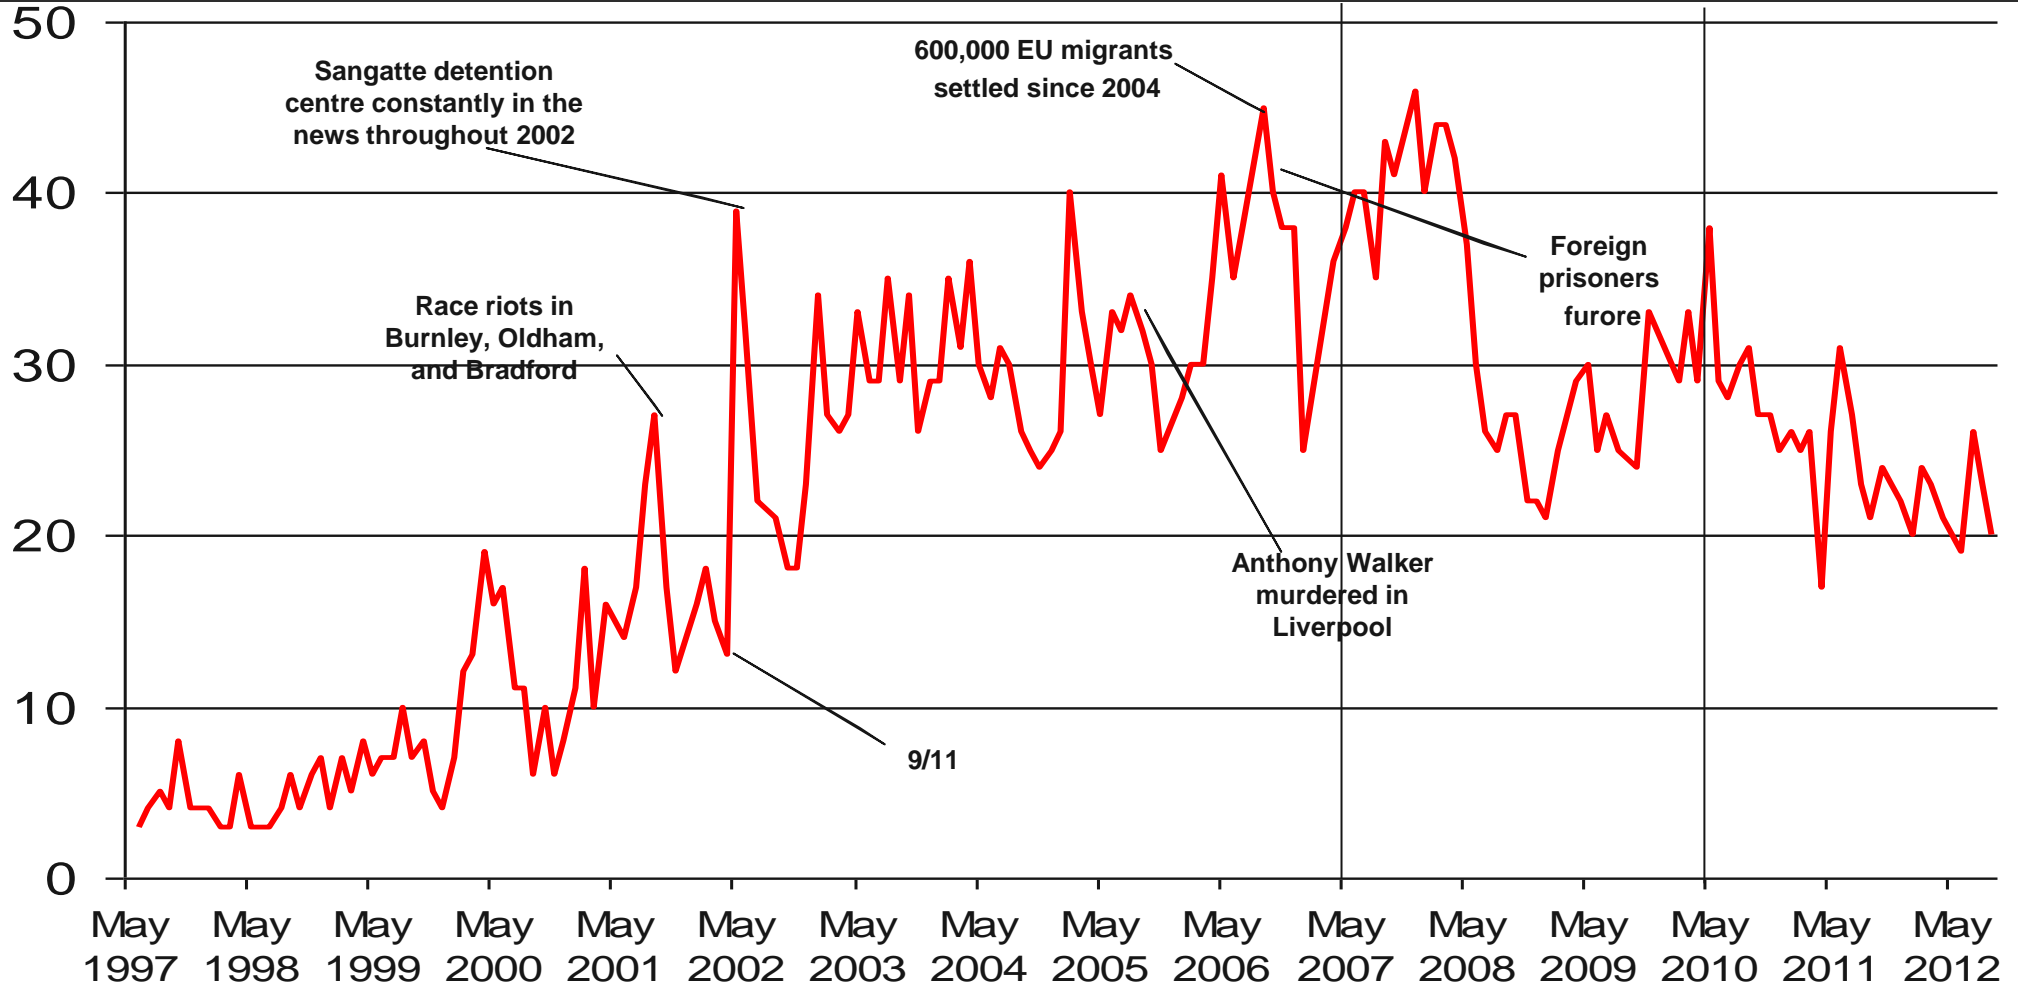

Base: representative sample of c.1,000 British adults age 18+ each month, interviewed face-to-face in home

Source: Ipsos MORI Issues Index

Issues Facing Britain: Economy / Economic situation

What do you see as the most/other important issues facing Britain today?

Brown becomes PM

Cameron becomes PM

Base: representative sample of c.1,000 British adults age 18+ each month, interviewed face-to-face in home

Source: Ipsos MORI Issues Index

Issues Facing Britain: Race Relations / Immigration / Immigrants

What do you see as the most/other important issues facing Britain today?

Brown becomes
PM

Cameron becomes
PM

Base: representative sample of c.1,000 British adults age 18+ each month, interviewed face-to-face in home