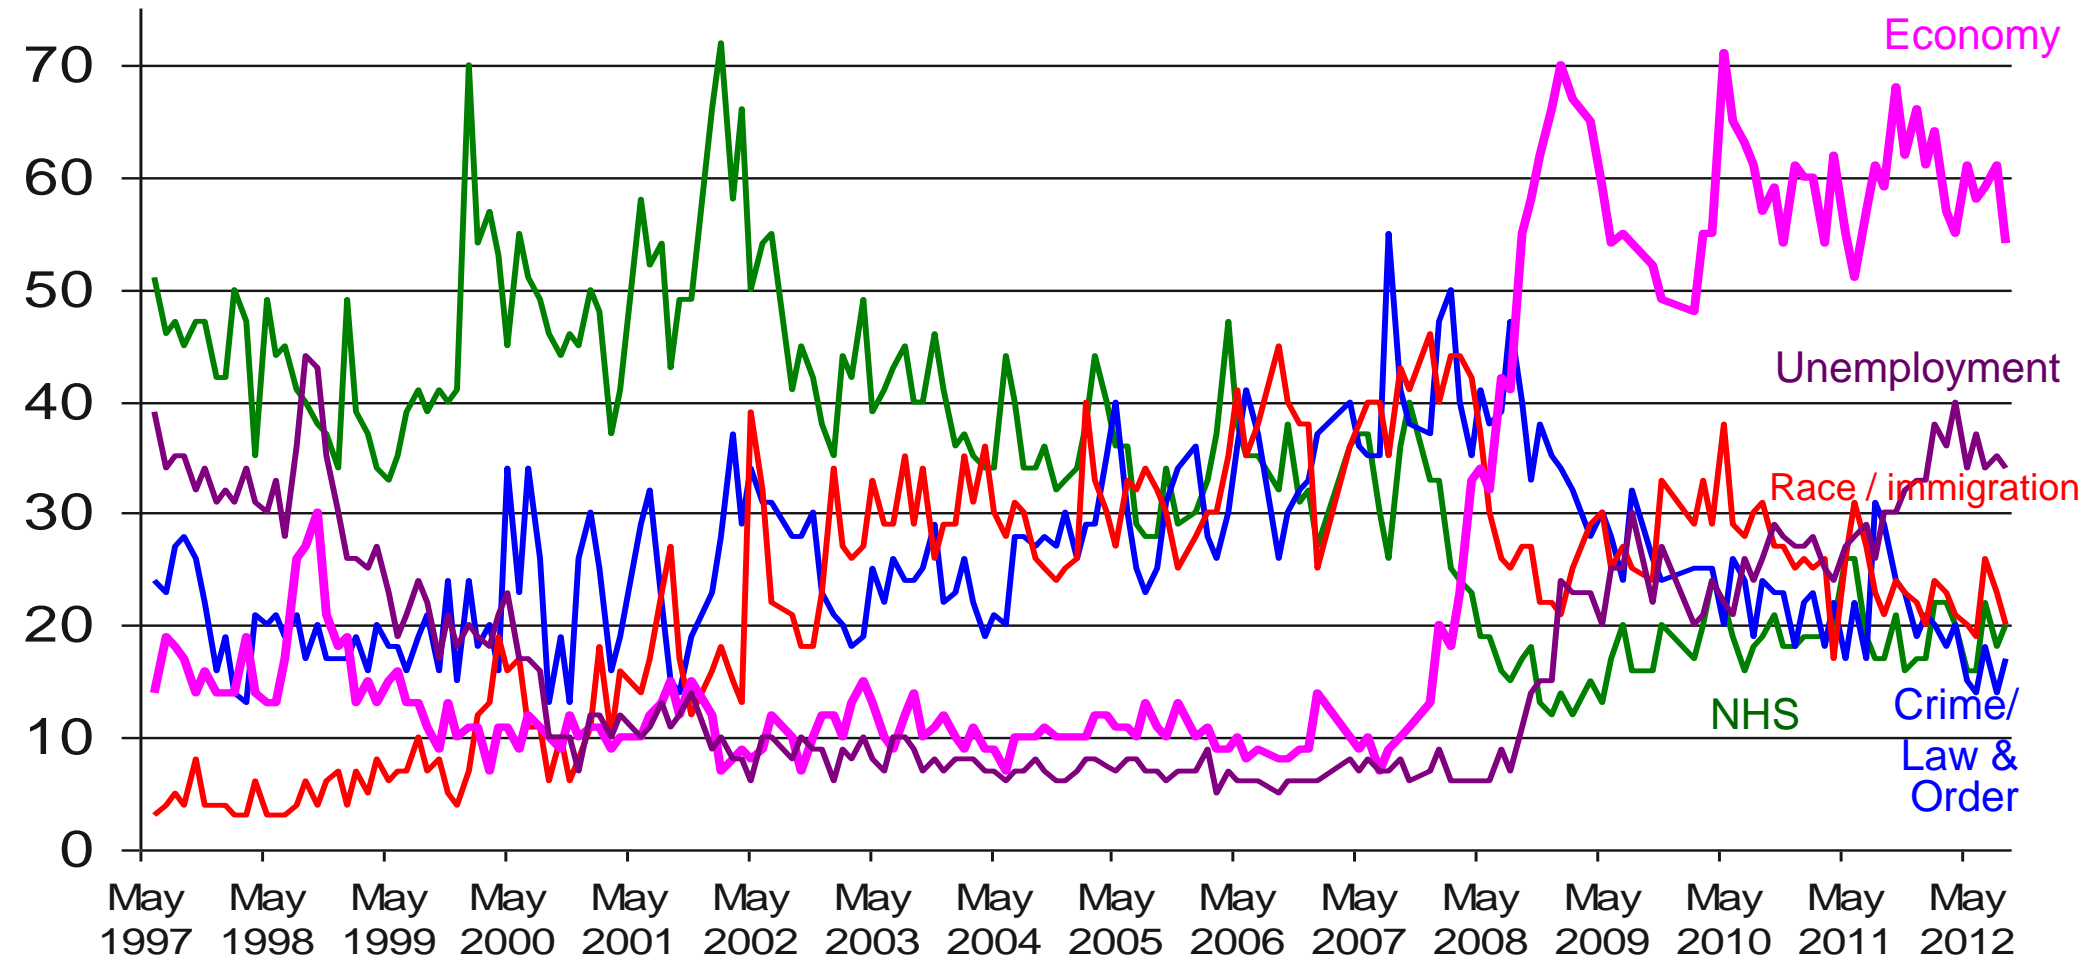

Ipsos MORI Issues Index

September 2012

Ipsos MORI

Contacts: Gideon.Skinner@ipsos.com
Jerry.Latter@ipsos.com
020 7347 3000

Issues Facing Britain: September

What do you see as the most/other important issues facing Britain today?

Base: 959 British adults 18+, 31st August -17th September 2012

Source: Ipsos MORI Issues Index

Issues Facing Britain: Long Term Trends

What do you see as the most/other important issues facing Britain today?

Base: representative sample of c.1,000 British adults age 18+ each month, interviewed face-to-face in home

Source: Ipsos MORI Issues Index

Issues Facing Britain: Economy / Economic situation

What do you see as the most/other important issues facing Britain today?