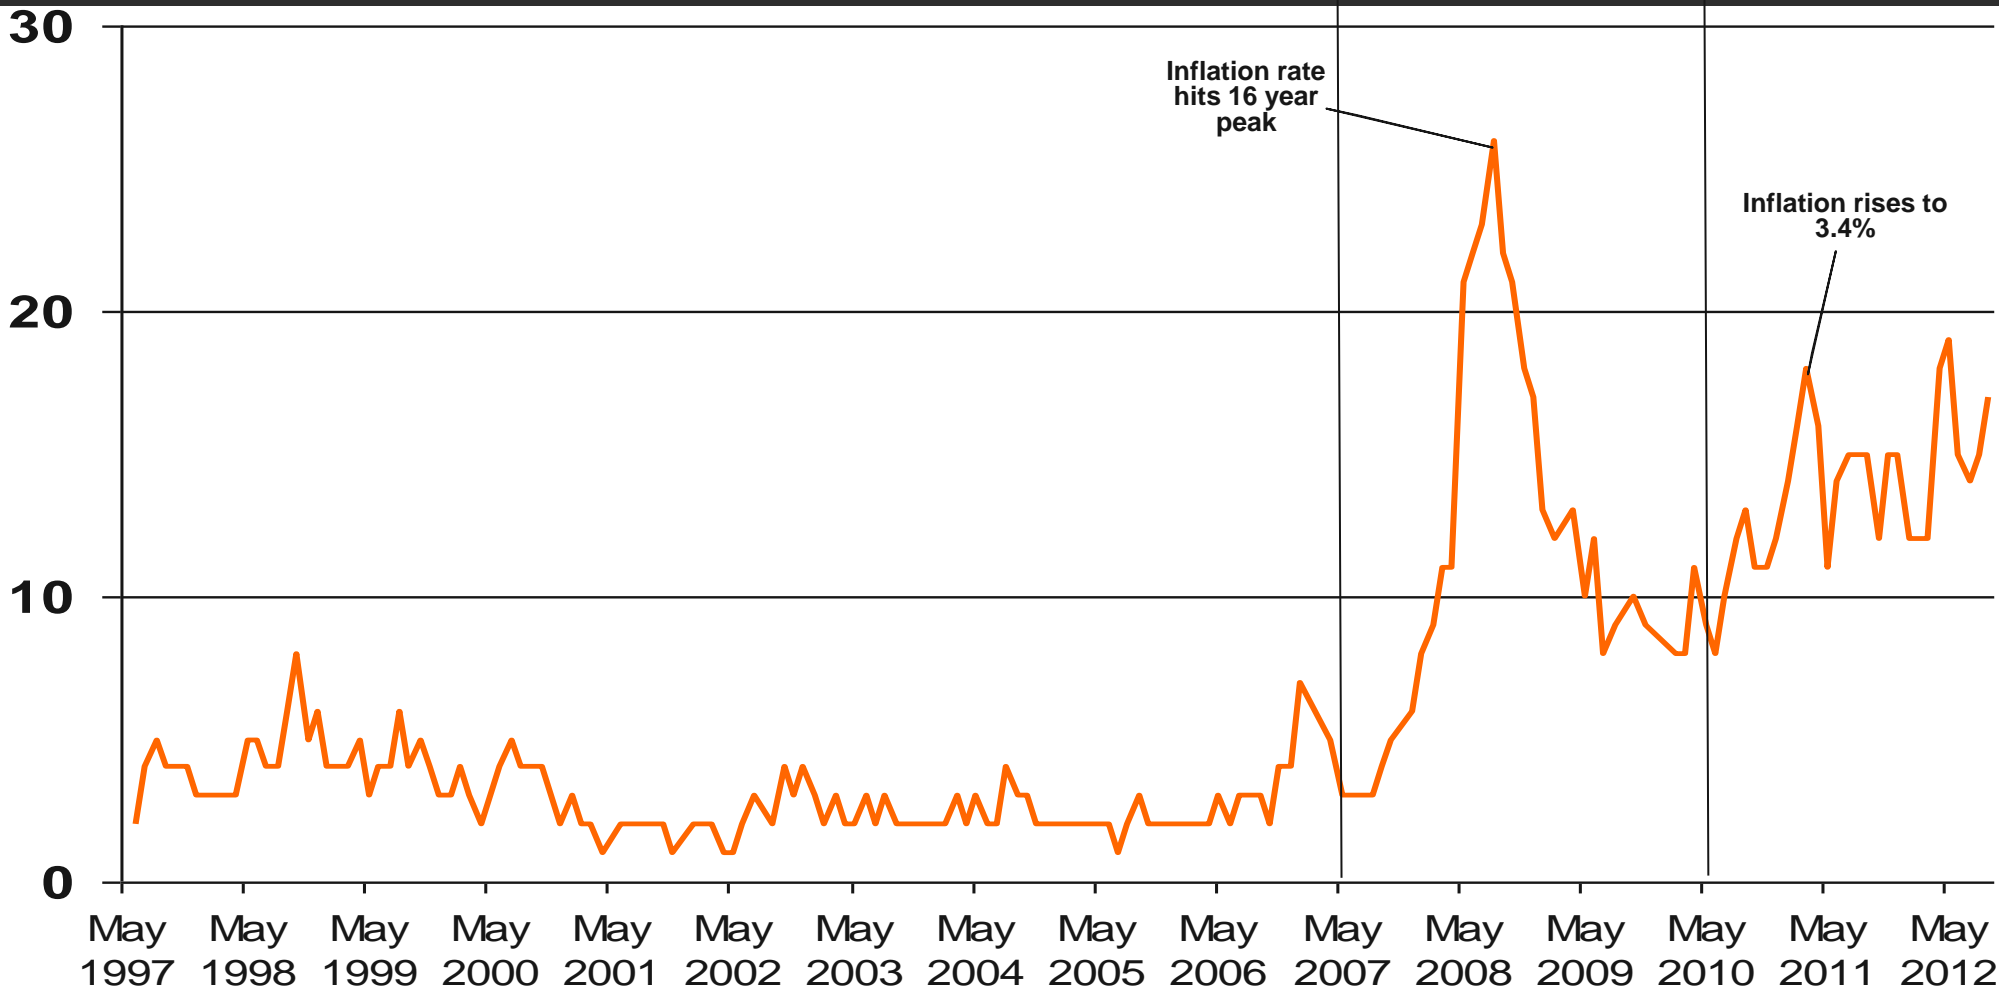

Base: representative sample of c.1,000 British adults age 18+ each month, interviewed face-to-face in home

Source: Ipsos MORI Issues Index

Issues Facing Britain: Inflation/Prices

What do you see as the most/other important issues facing Britain today?

Brown becomes
PM

Cameron becomes
PM

Inflation rate
hits 16 year
peak

Inflation rises to
3.4%

Base: representative sample of c.1,000 British adults age 18+ each month, interviewed face-to-face in home

Source: Ipsos MORI Issues Index