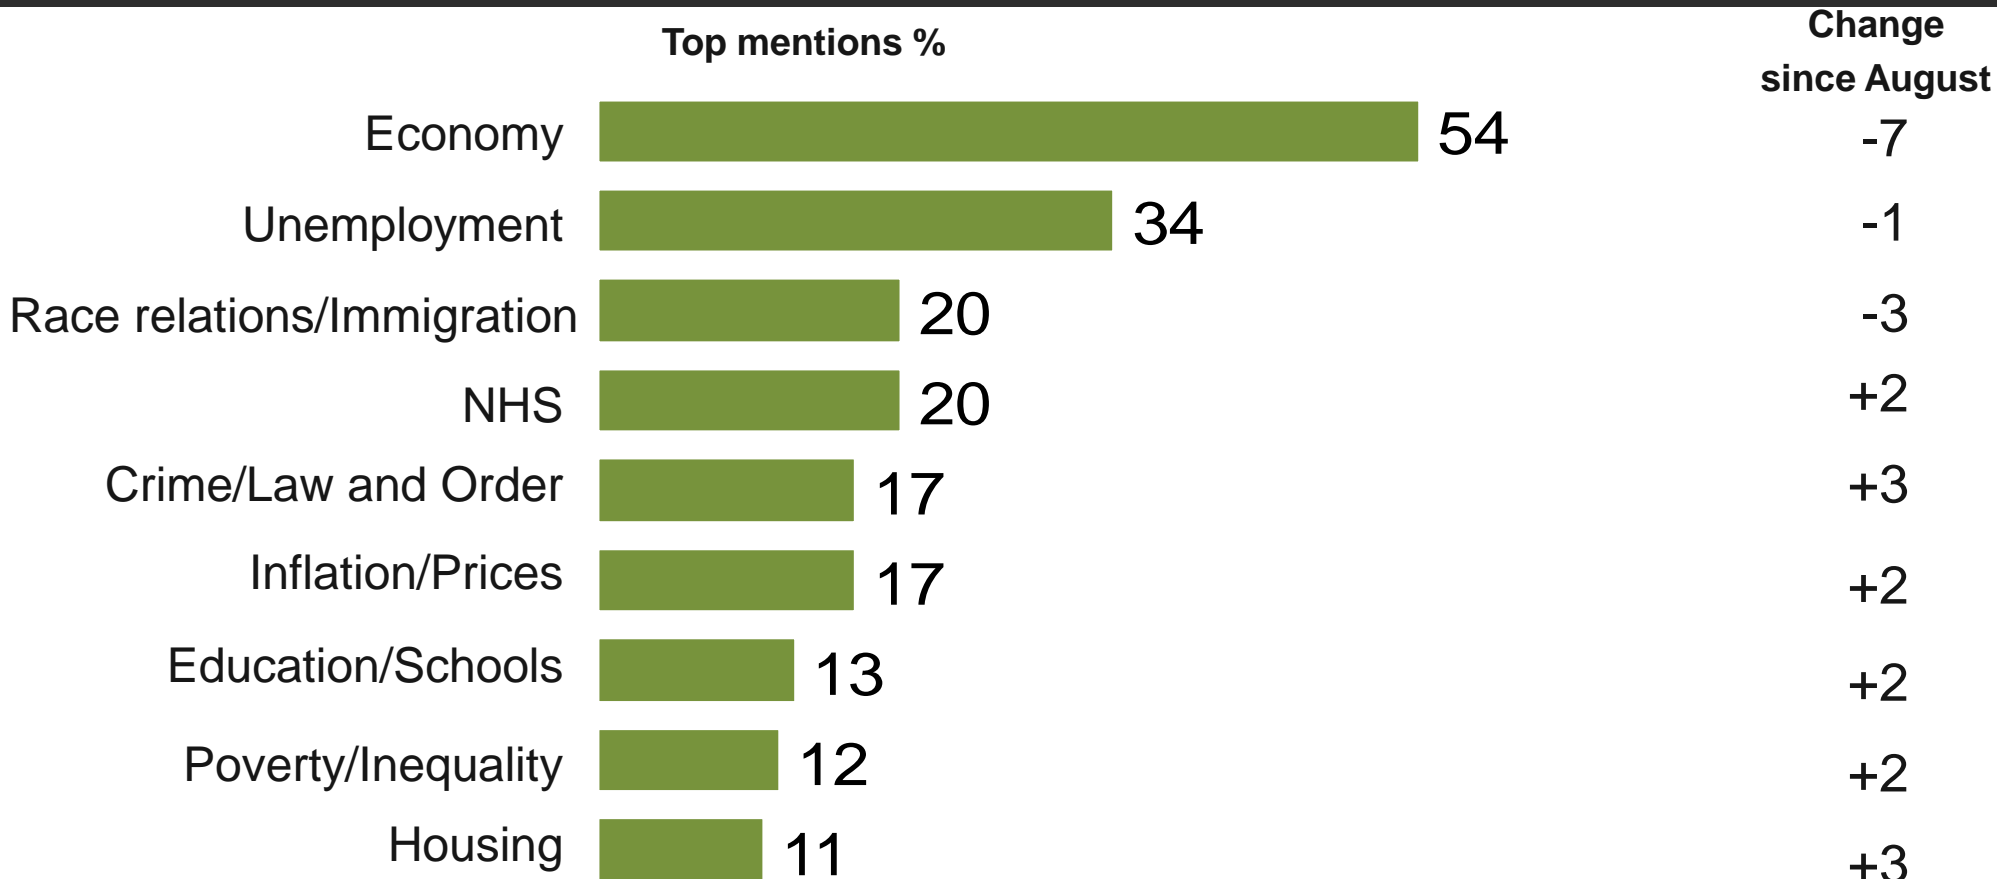

Base: 959 British adults 18+, 31st August -17th September 2012

Source: Ipsos MORI Issues Index

Issues Facing Britain: Long Term Trends

What do you see as the most/other important issues facing Britain today?

Base: representative sample of c.1,000 British adults age 18+ each month, interviewed face-to-face in home

Source: Ipsos MORI Issues Index

Issues Facing Britain: Economy / Economic situation

What do you see as the most/other important issues facing Britain today?