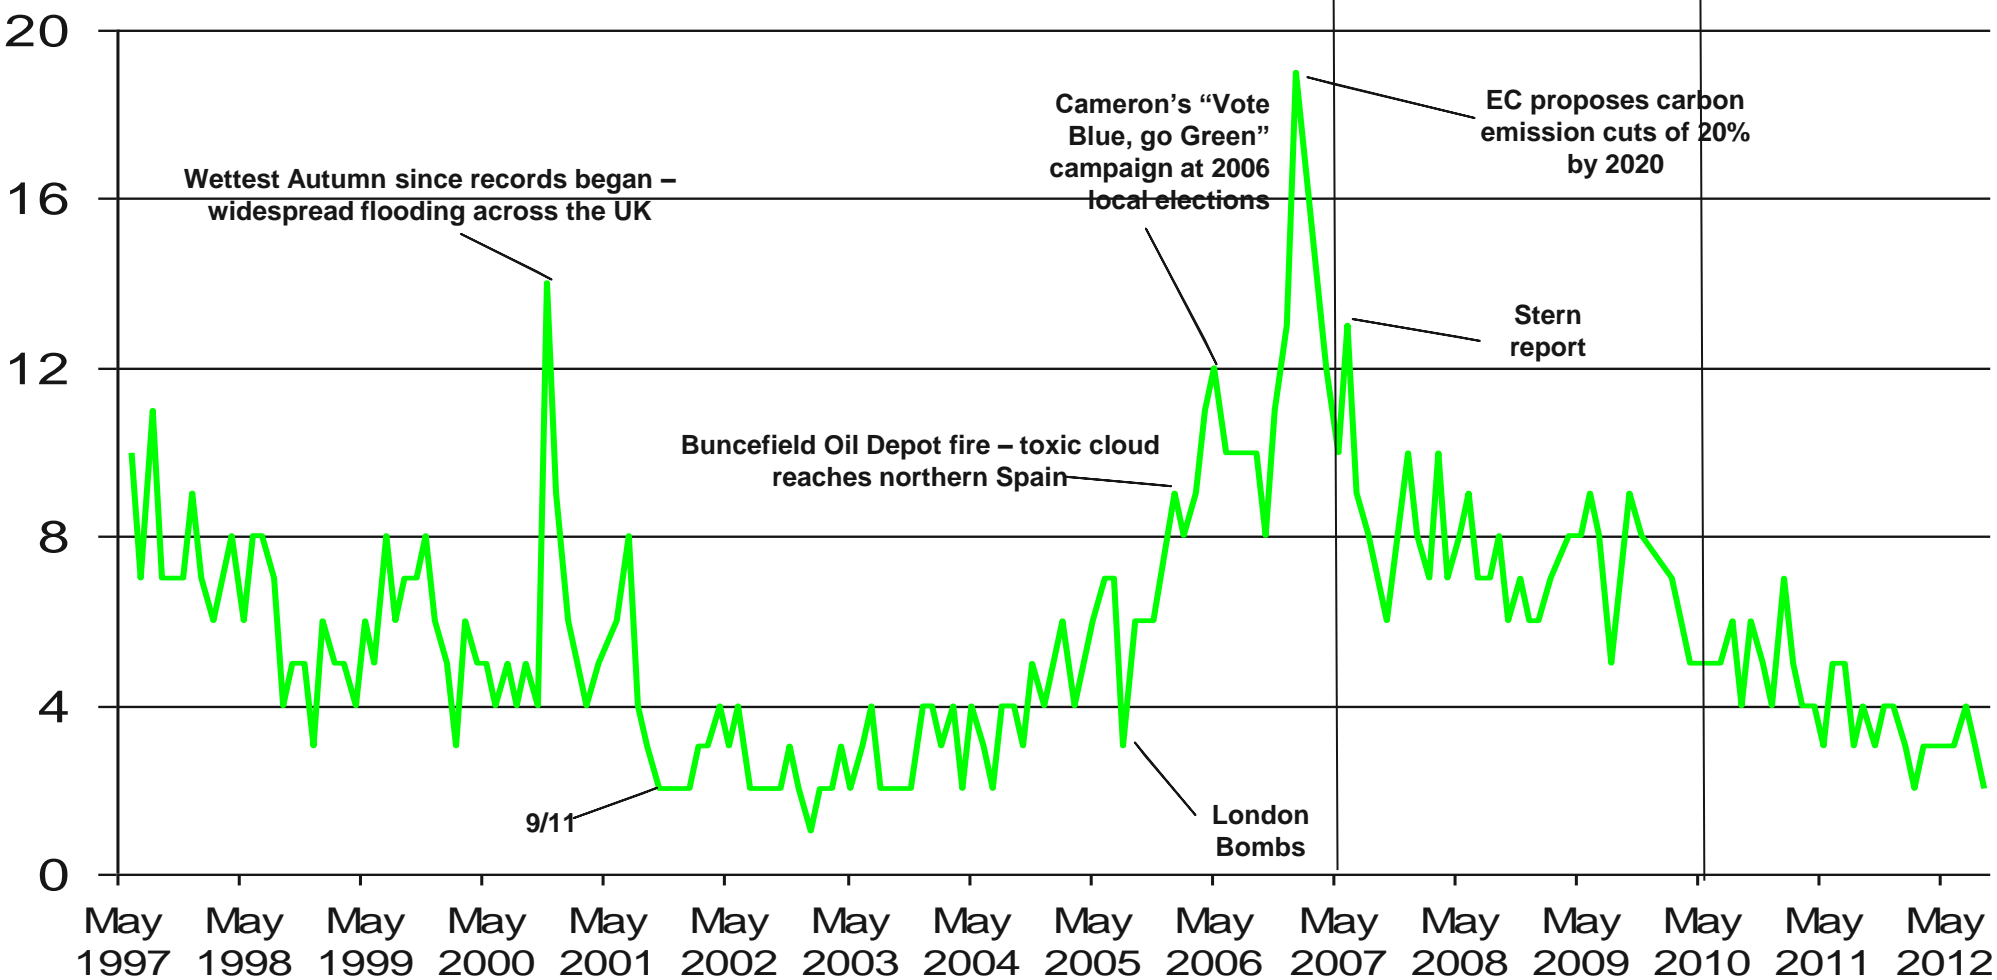

Issues Facing Britain: Pollution / Environment

What do you see as the most/other important issues facing Britain today?

Brown becomes PM

Cameron becomes PM

Base: representative sample of c.1,000 British adults age 18+ each month, interviewed face-to-face in home

Source: Ipsos MORI Issues Index