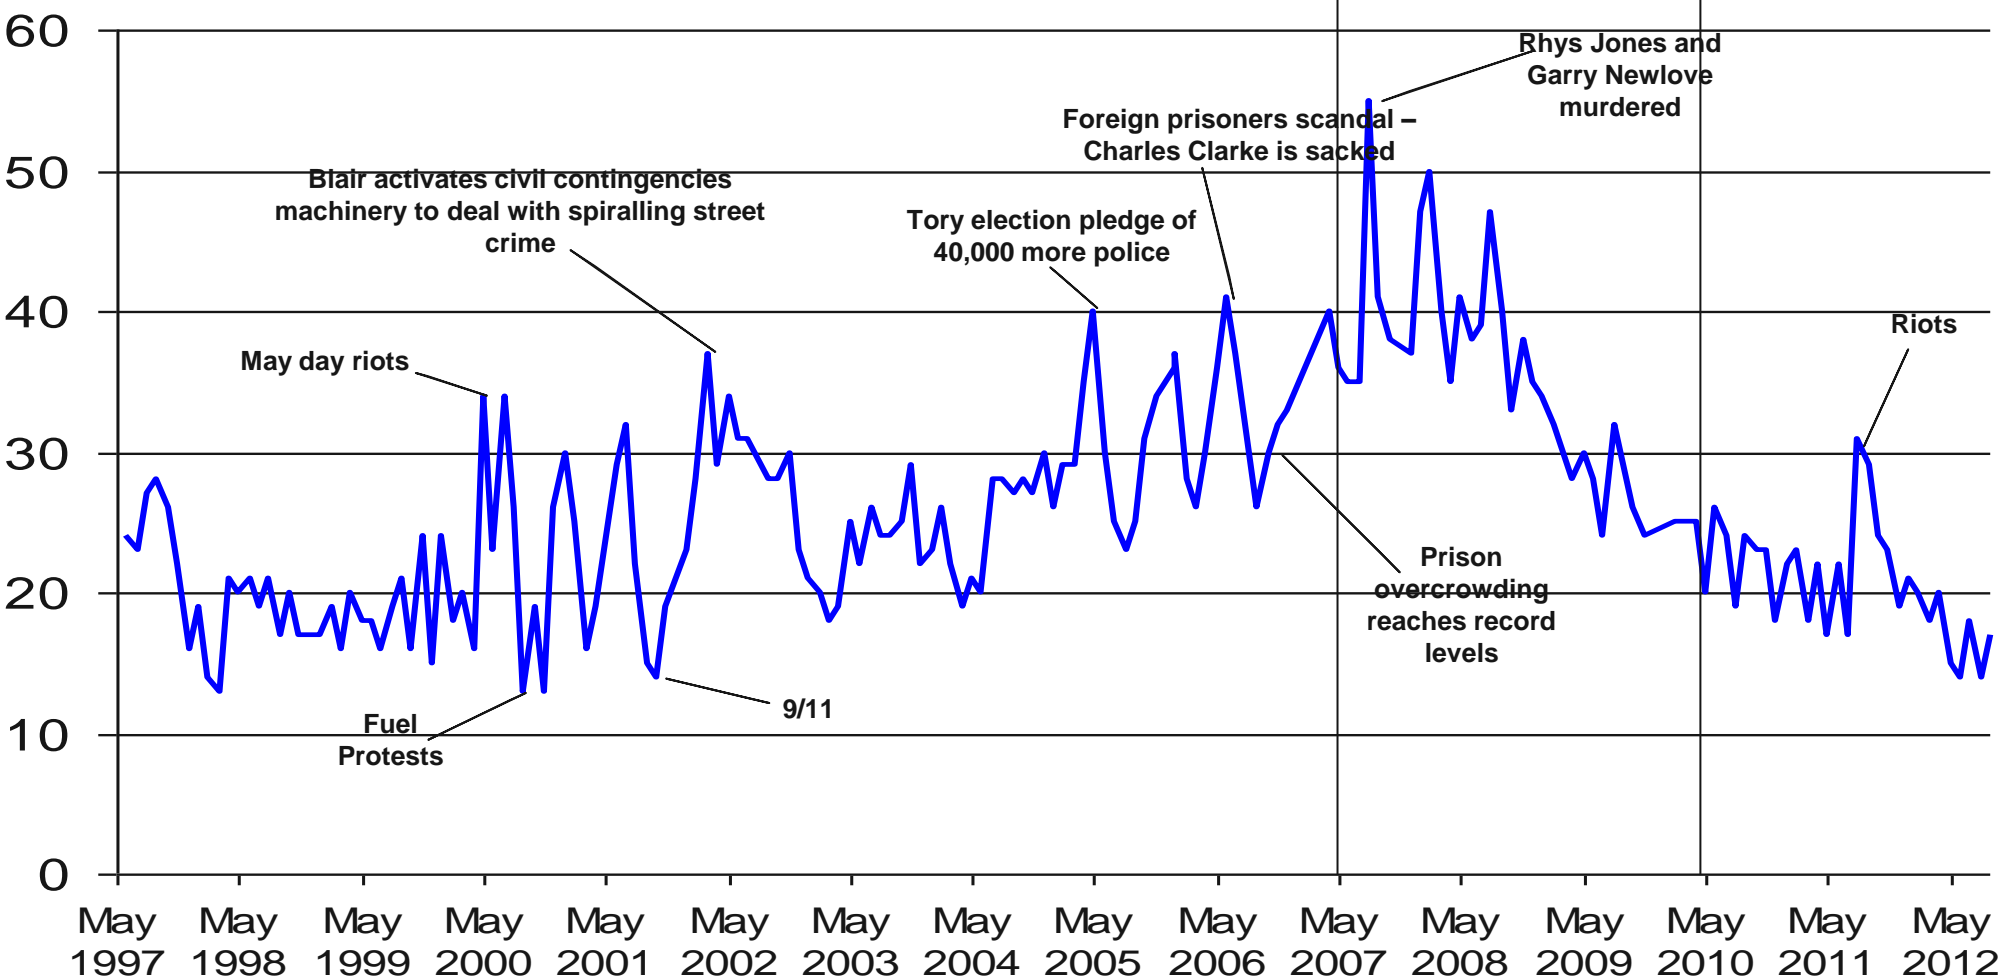

Issues Facing Britain: Crime / Law & Order / Violence / Vandalism / ASB

What do you see as the most/other important issues facing Britain today?

Brown becomes PM
Cameron becomes PM

Base: representative sample of c.1,000 British adults age 18+ each month, interviewed face-to-face in home

Source: Ipsos MORI Issues Index