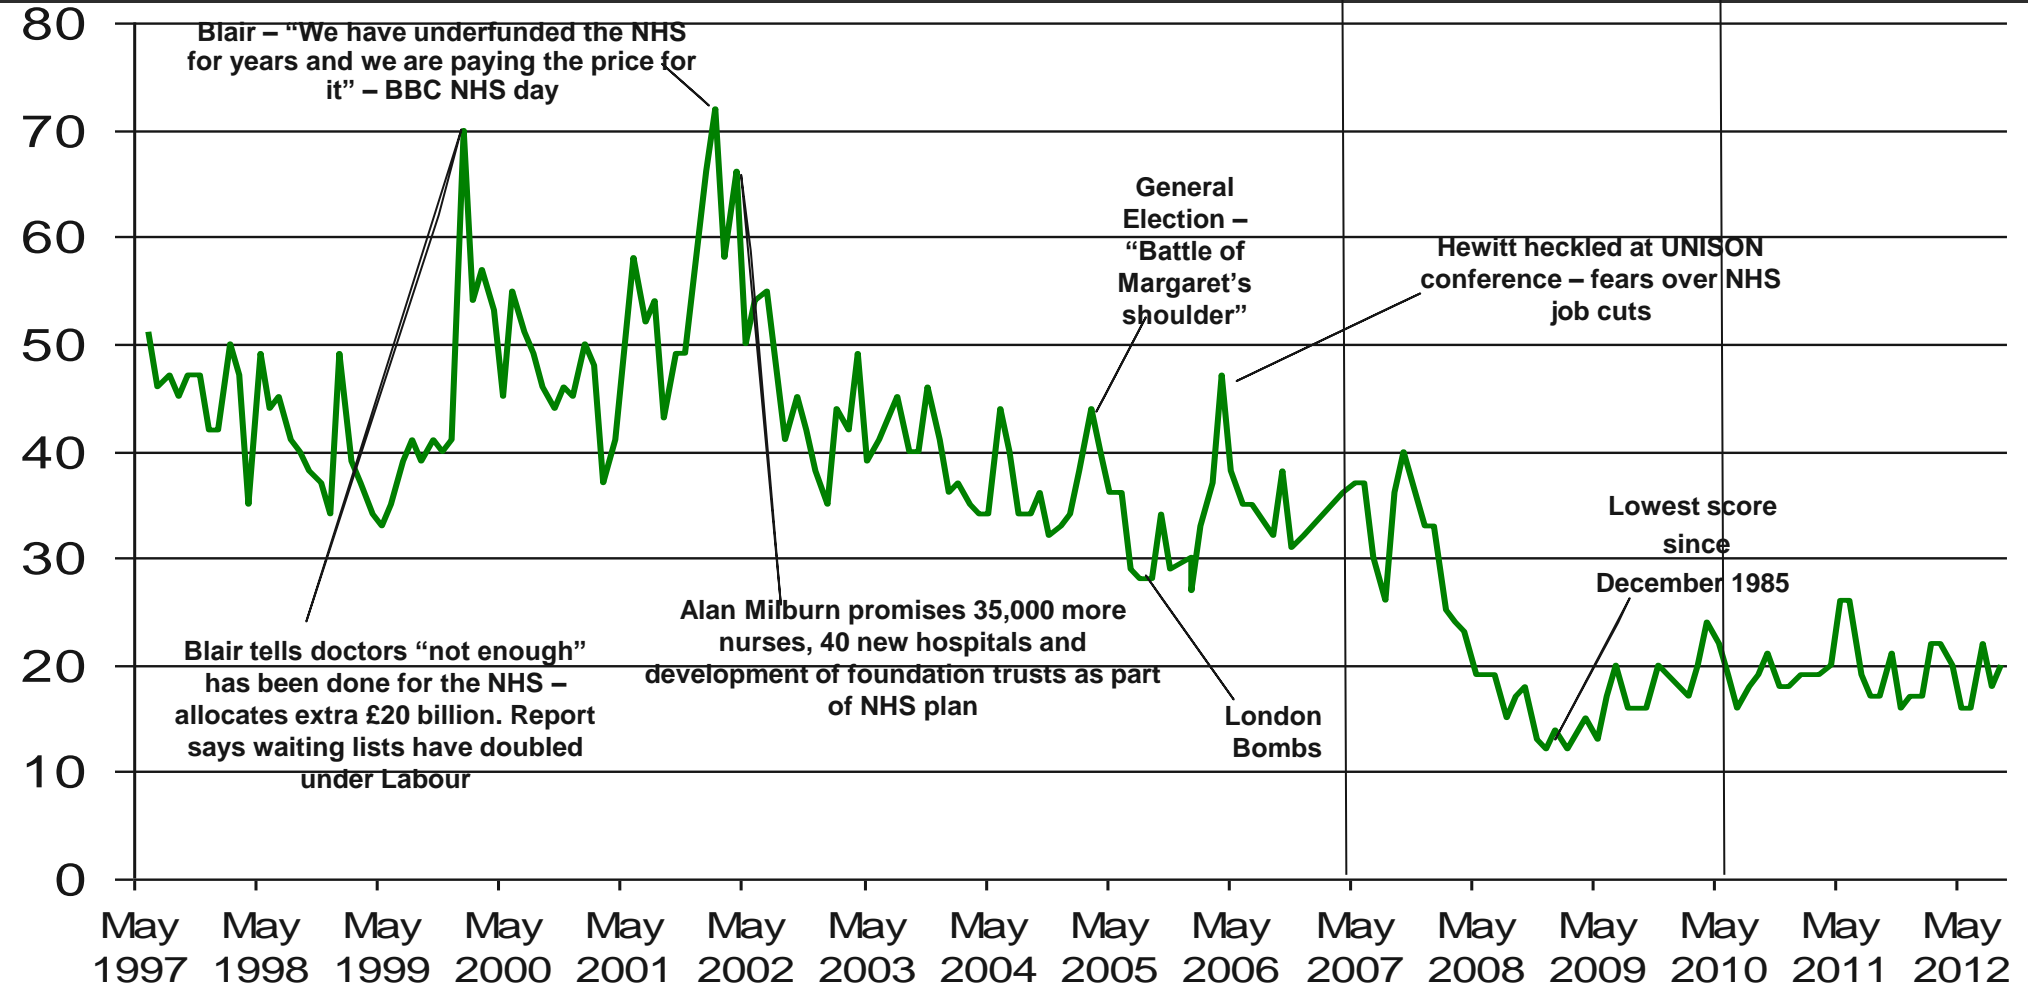

Issues Facing Britain: NHS / Hospitals / Healthcare

What do you see as the most/other important issues facing Britain today?

Brown becomes
PM

Cameron becomes
PM

Base: representative sample of c.1,000 British adults age 18+ each month, interviewed face-to-face in home

Source: Ipsos MORI Issues Index