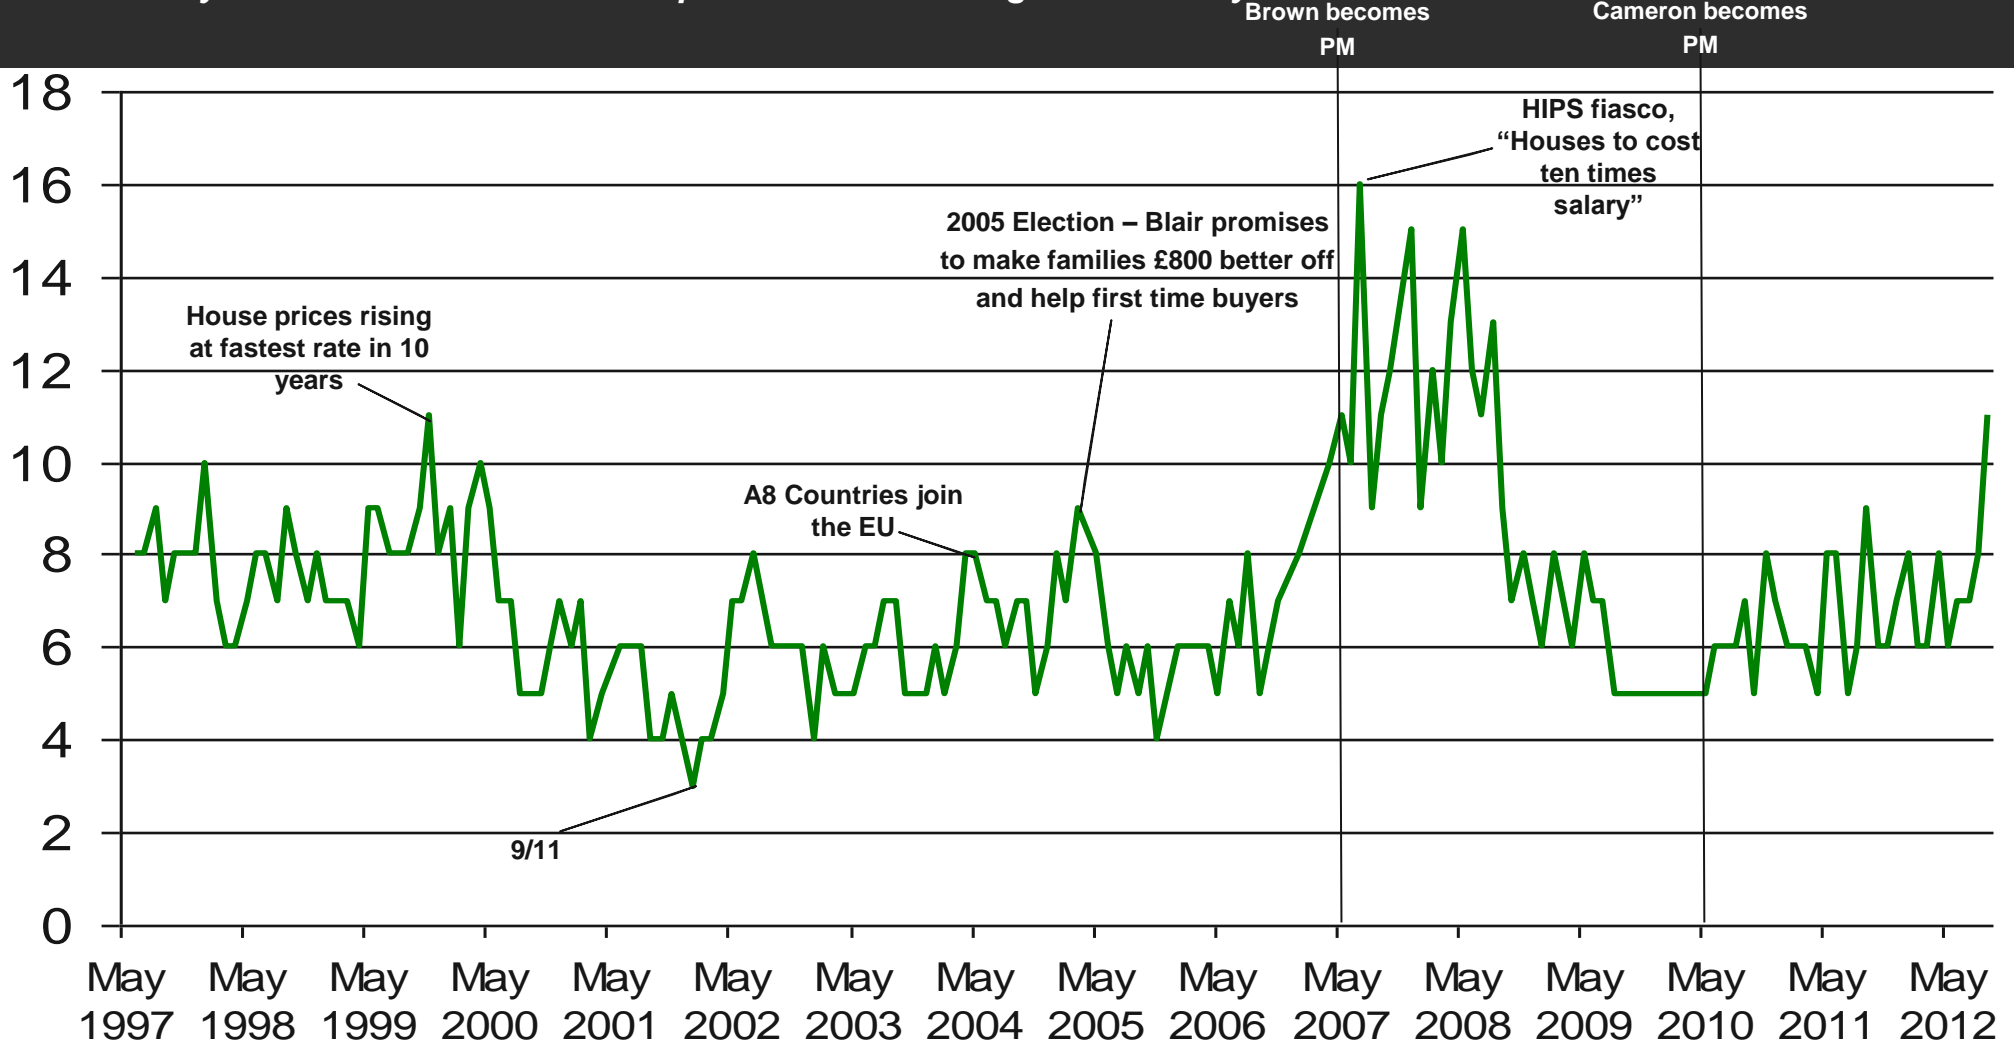

Base: representative sample of c.1,000 British adults age 18+ each month, interviewed face-to-face in home

Source: Ipsos MORI Issues Index

Issues Facing Britain: Inflation/Prices

What do you see as the most/other important issues facing Britain today?

Brown becomes
PM

Cameron becomes
PM

Inflation rate
hits 16 year
peak

Inflation rises to
3.4%

Base: representative sample of c.1,000 British adults age 18+ each month, interviewed face-to-face in home

Source: Ipsos MORI Issues Index

Issues Facing Britain: Housing

What do you see as the most/other important issues facing Britain today?

Base: representative sample of c.1,000 British adults age 18+ each month, interviewed face-to-face in home