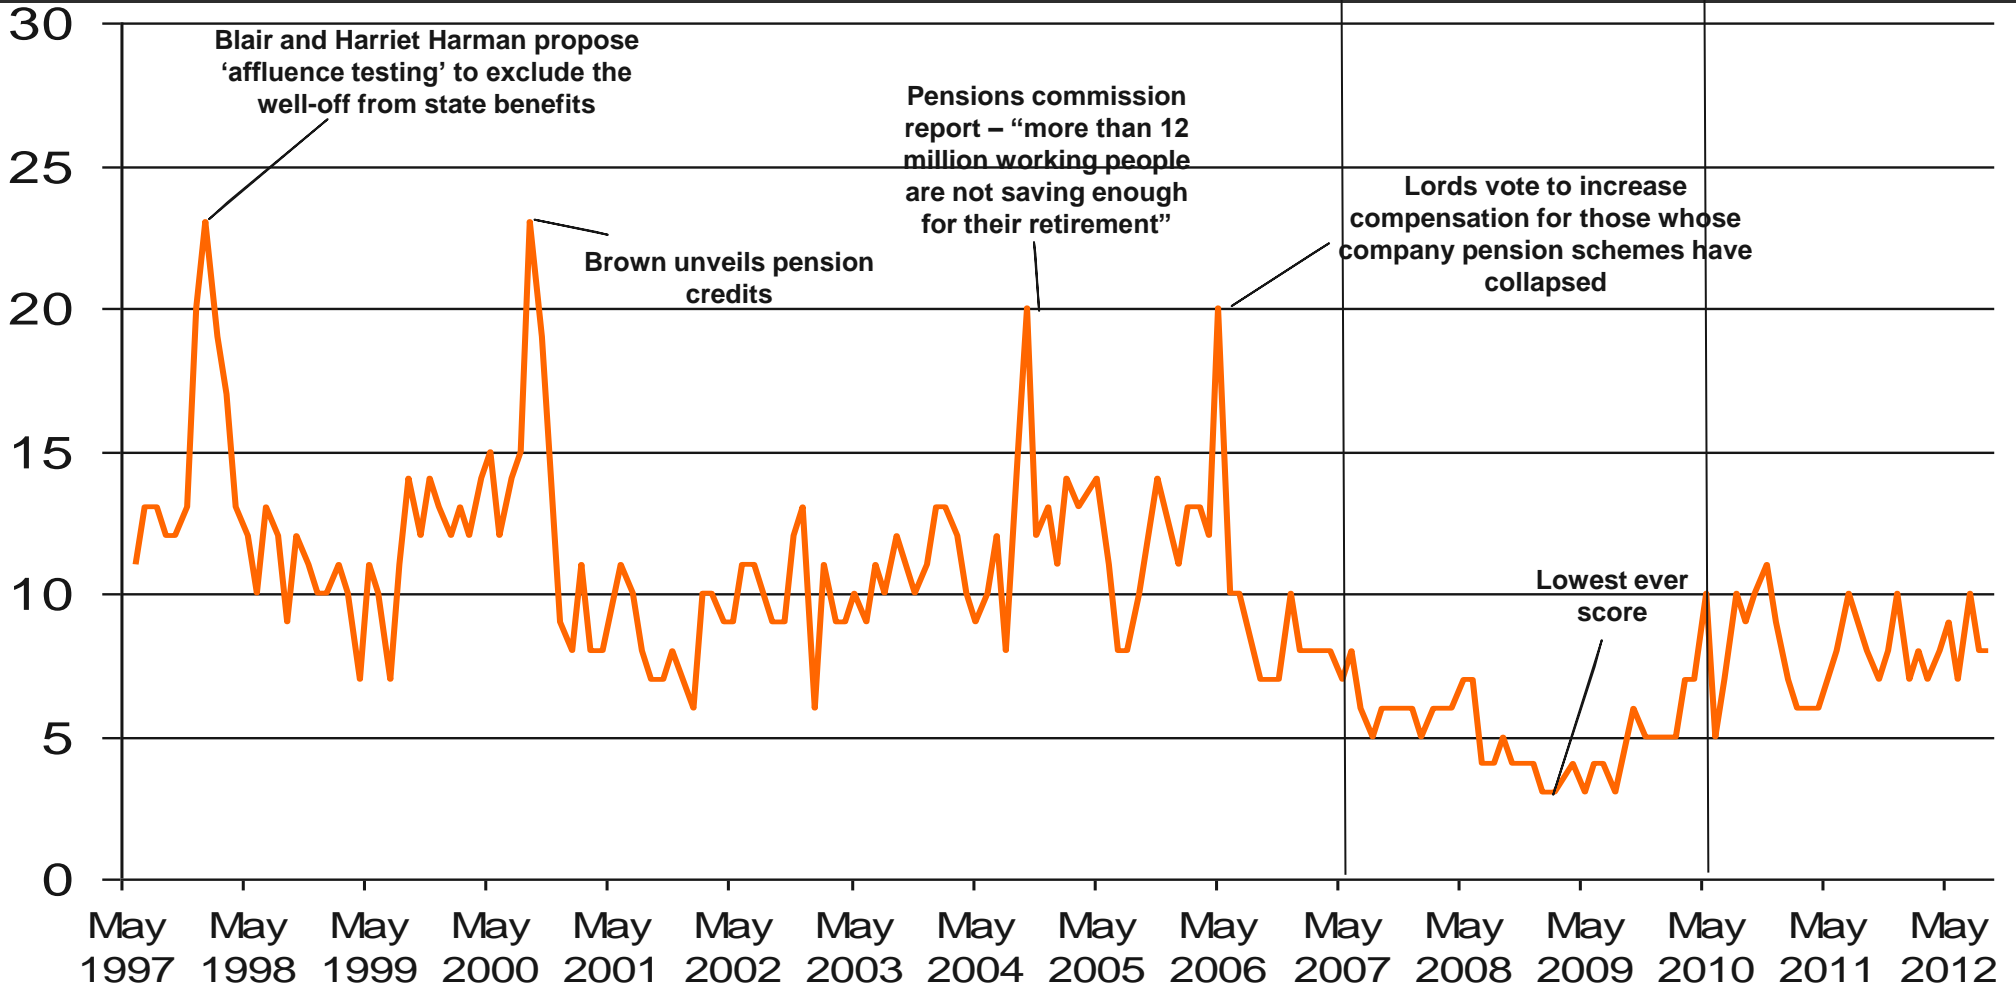

Issues Facing Britain: Pensions/Benefits/Social security

What do you see as the most/other important issues facing Britain today?

Brown becomes
PM

Cameron becomes
PM

Base: representative sample of c.1,000 British adults age 18+ each month, interviewed face-to-face in home

Source: Ipsos MORI Issues Index