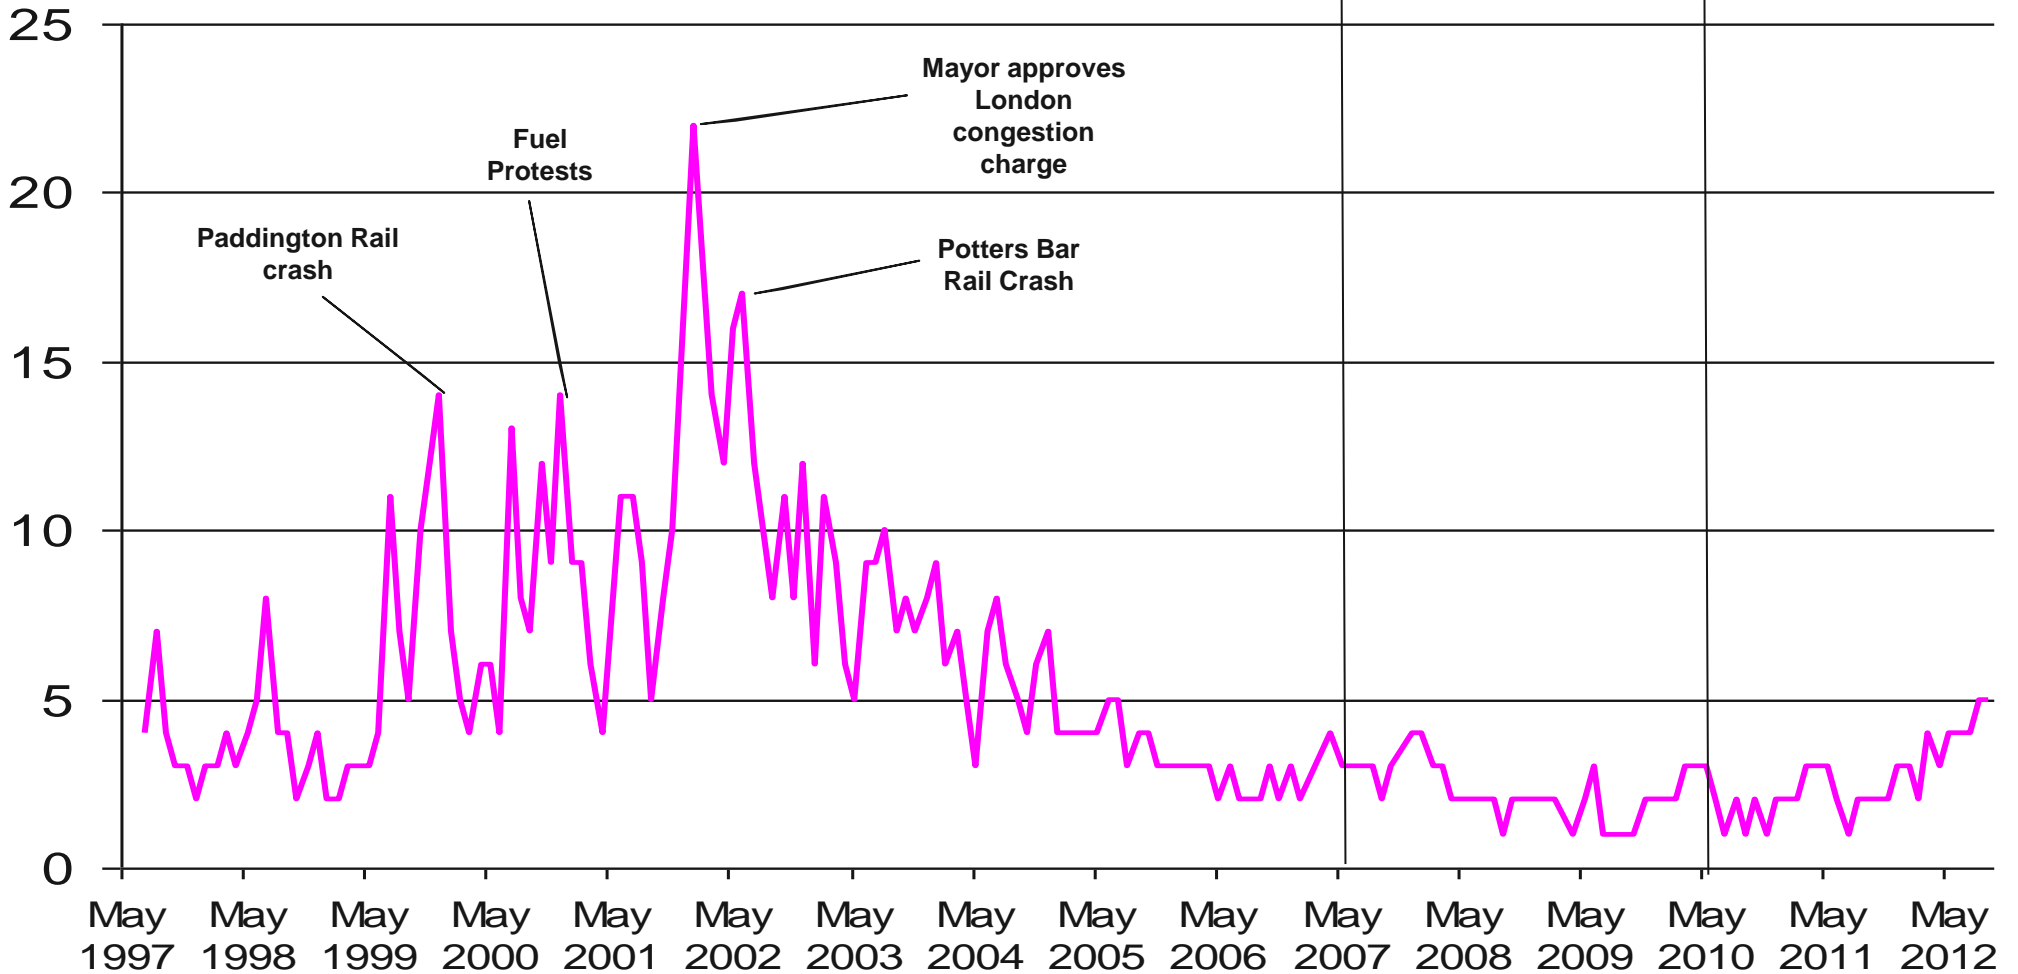

Issues Facing Britain: Transport

What do you see as the most/other important issues facing Britain today?

Brown becomes PM

Cameron becomes PM

Base: representative sample of c.1,000 British adults age 18+ each month, interviewed face-to-face in home

Source: Ipsos MORI Issues Index