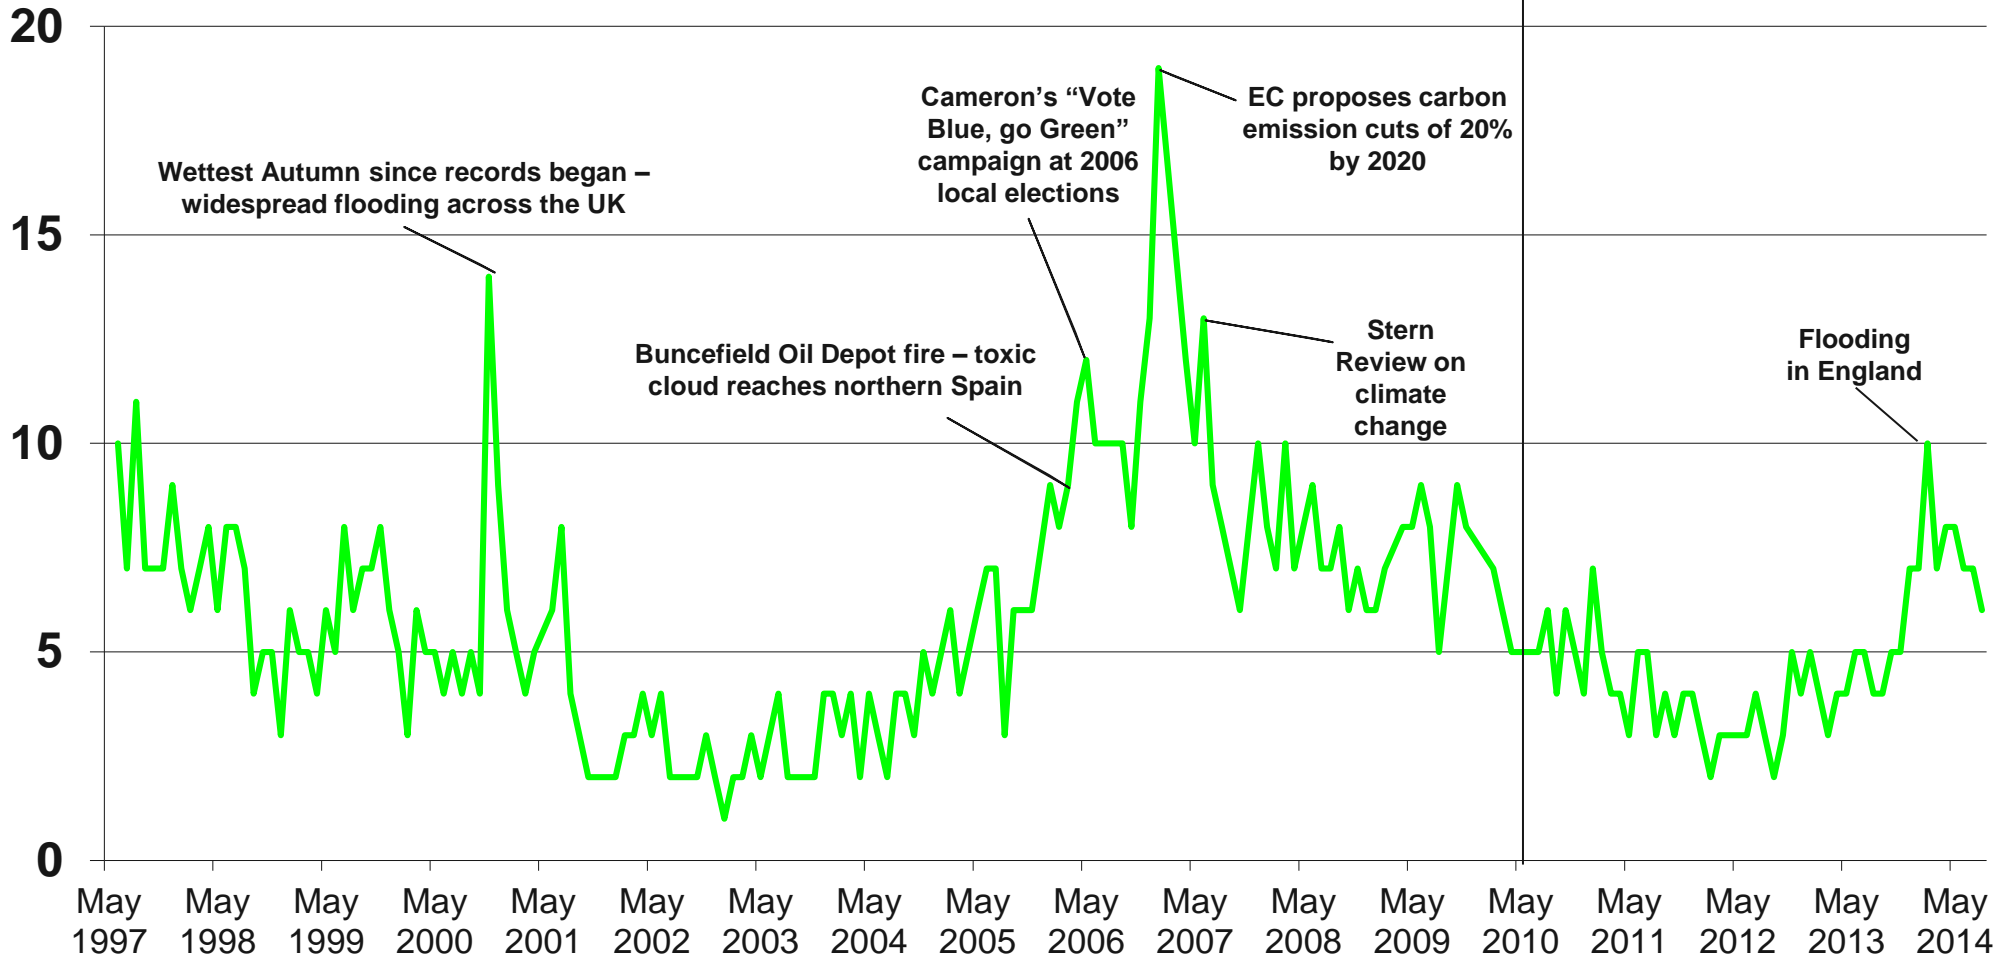

Issues Facing Britain: Pollution / Environment

What do you see as the most/other important issues facing Britain today?

Cameron becomes PM

Base: representative sample of c.1,000 British adults age 18+ each month, interviewed face-to-face in home

Source: Ipsos MORI Issues Index