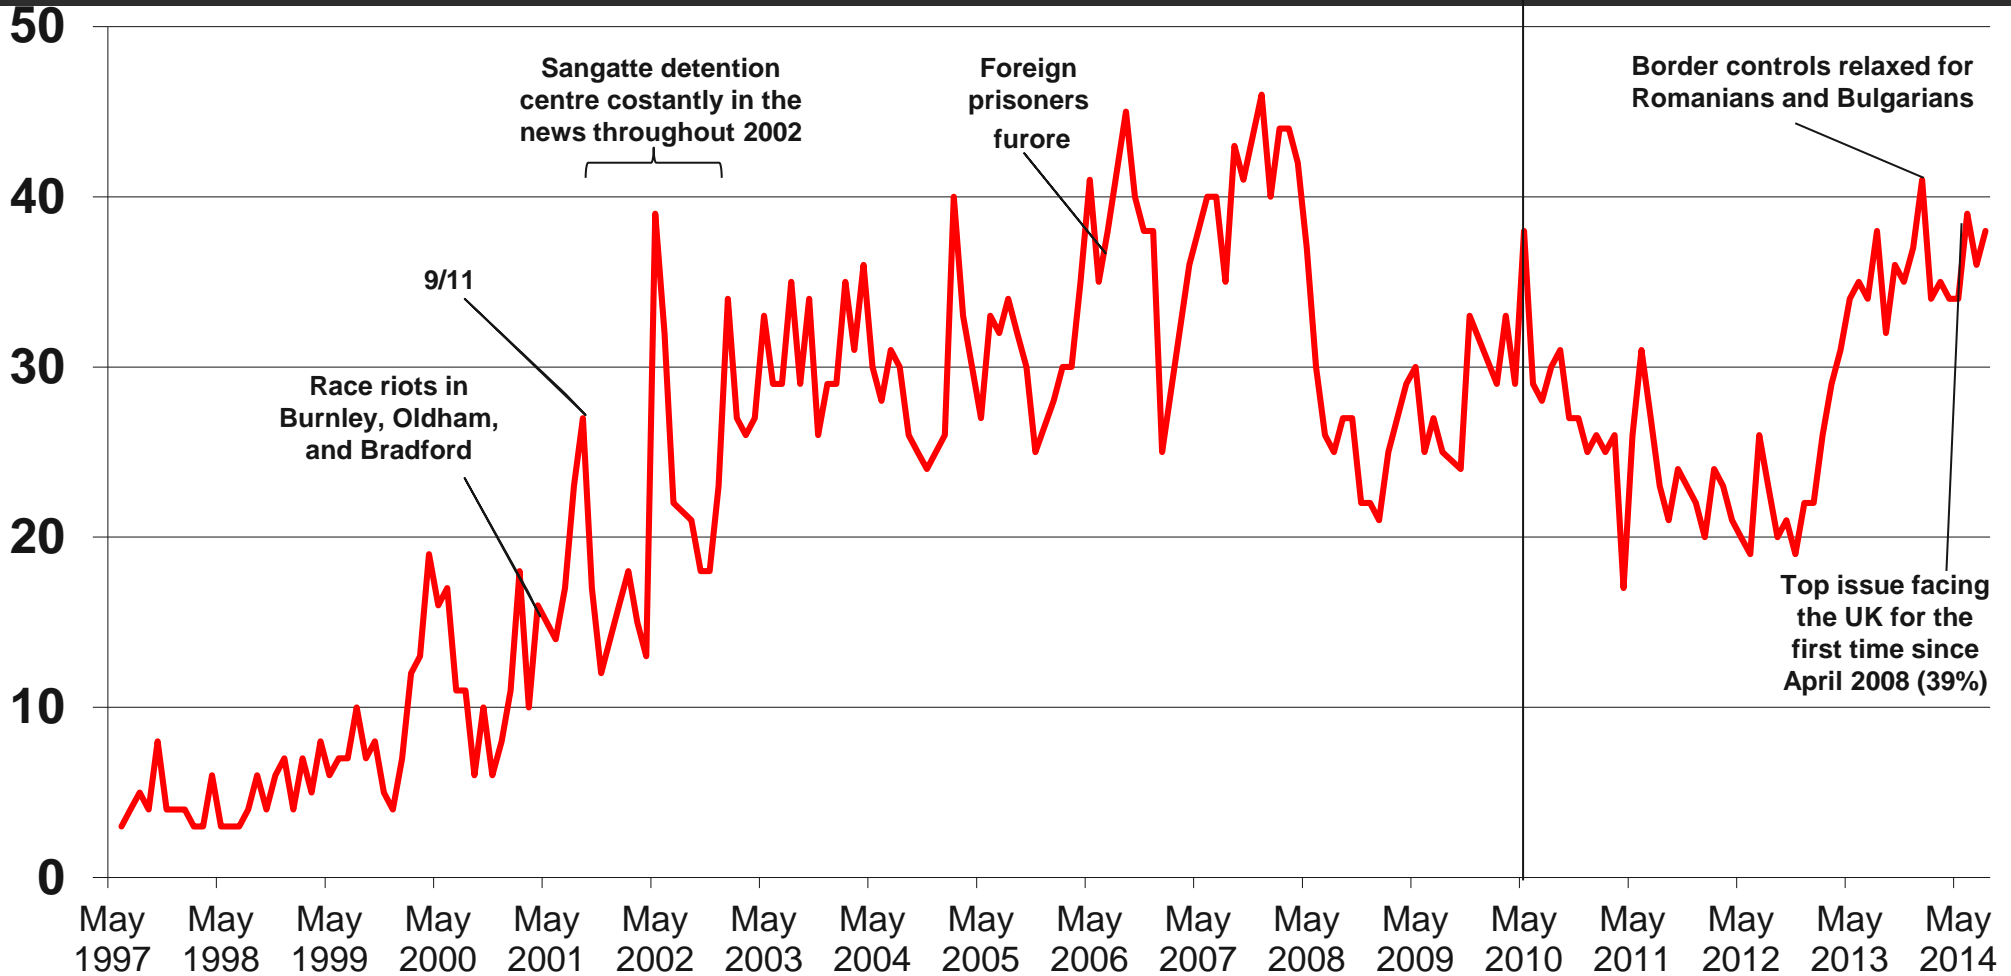

Base: 995 British adults 18+, 1st – 11th August 2014

Source: Ipsos MORI Issues Index

Issues Facing Britain: Long Term Trends

What do you see as the most/other important issues facing Britain today?

Base: representative sample of c.1,000 British adults age 18+ each month, interviewed face-to-face in home

Source: Ipsos MORI Issues Index

Issues Facing Britain: Economy / Economic situation

What do you see as the most/other important issues facing Britain today?

Cameron becomes PM

Base: representative sample of c.1,000 British adults age 18+ each month, interviewed face-to-face in home

Source: Ipsos MORI Issues Index

Issues Facing Britain: Race Relations / Immigration / Immigrants

What do you see as the most/other important issues facing Britain today?

Cameron becomes PM

Base: representative sample of c.1,000 British adults age 18+ each month, interviewed face-to-face in home