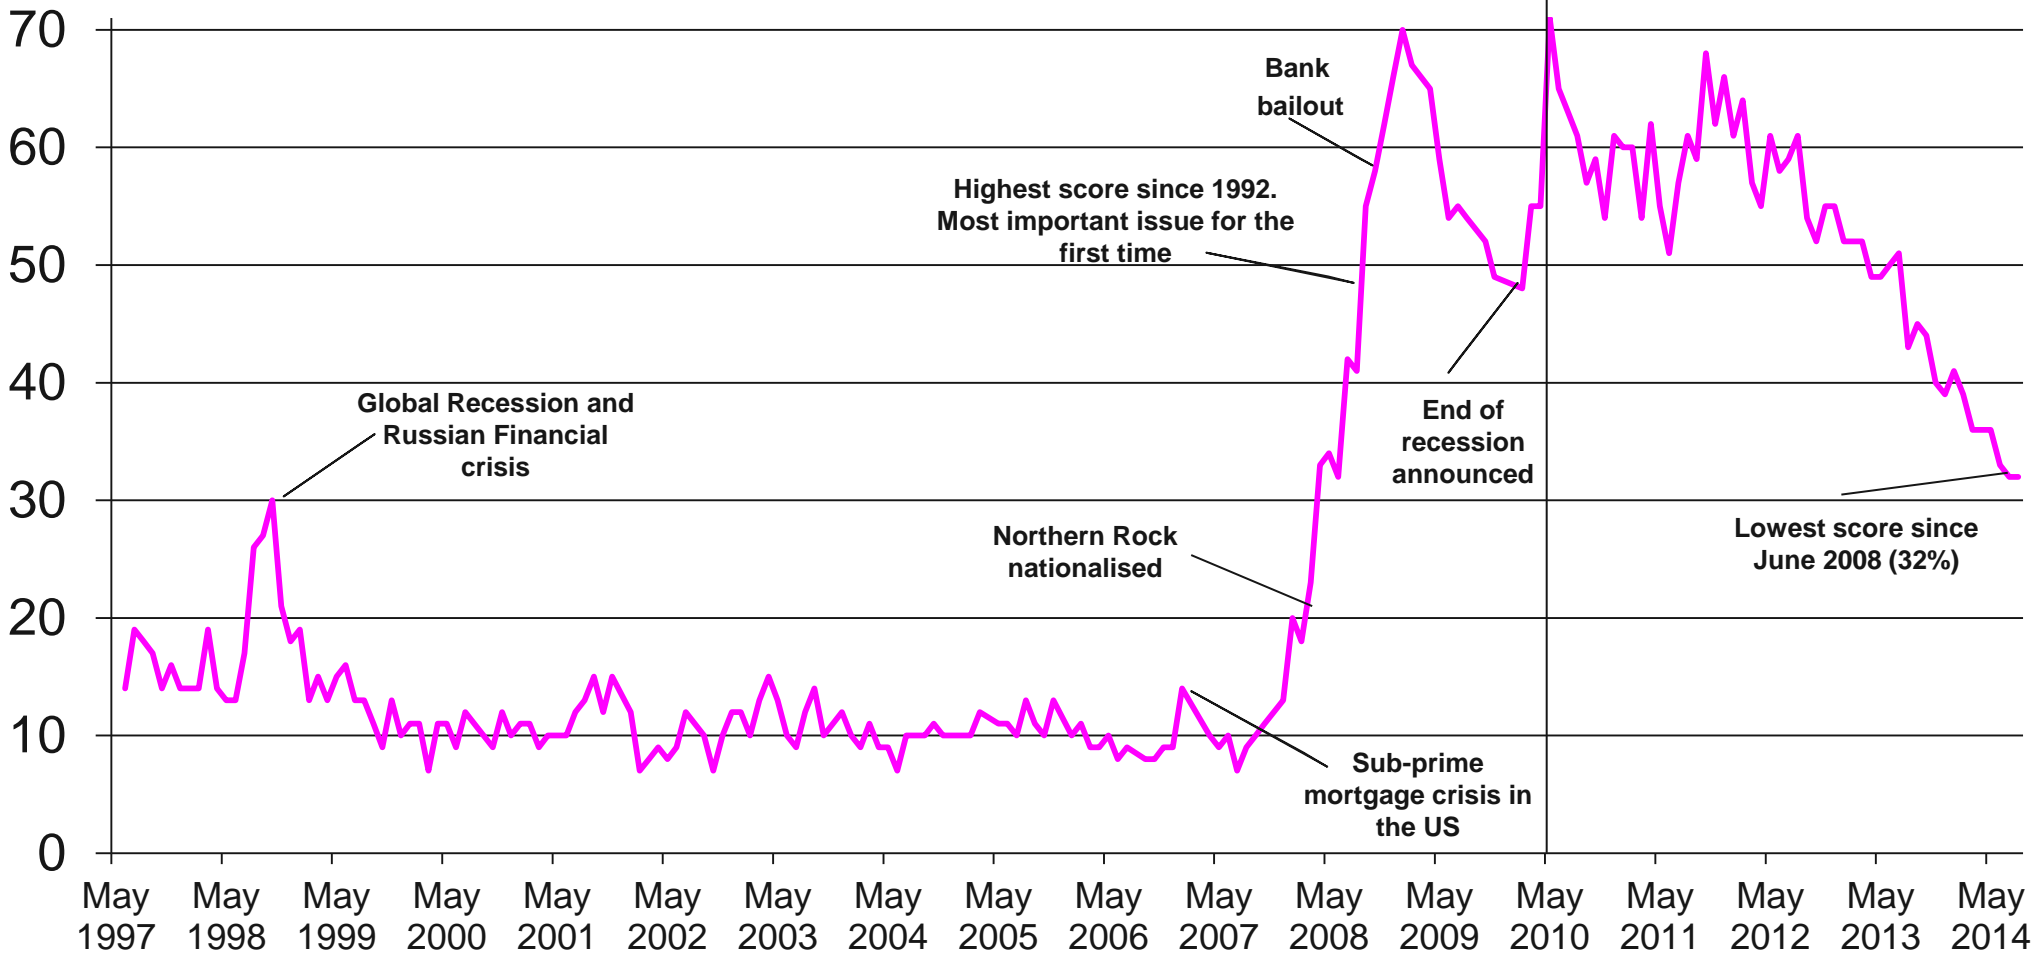

Issues Facing Britain: Economy / Economic situation

What do you see as the most/other important issues facing Britain today?

Cameron becomes PM

Base: representative sample of c.1,000 British adults age 18+ each month, interviewed face-to-face in home

Source: Ipsos MORI Issues Index