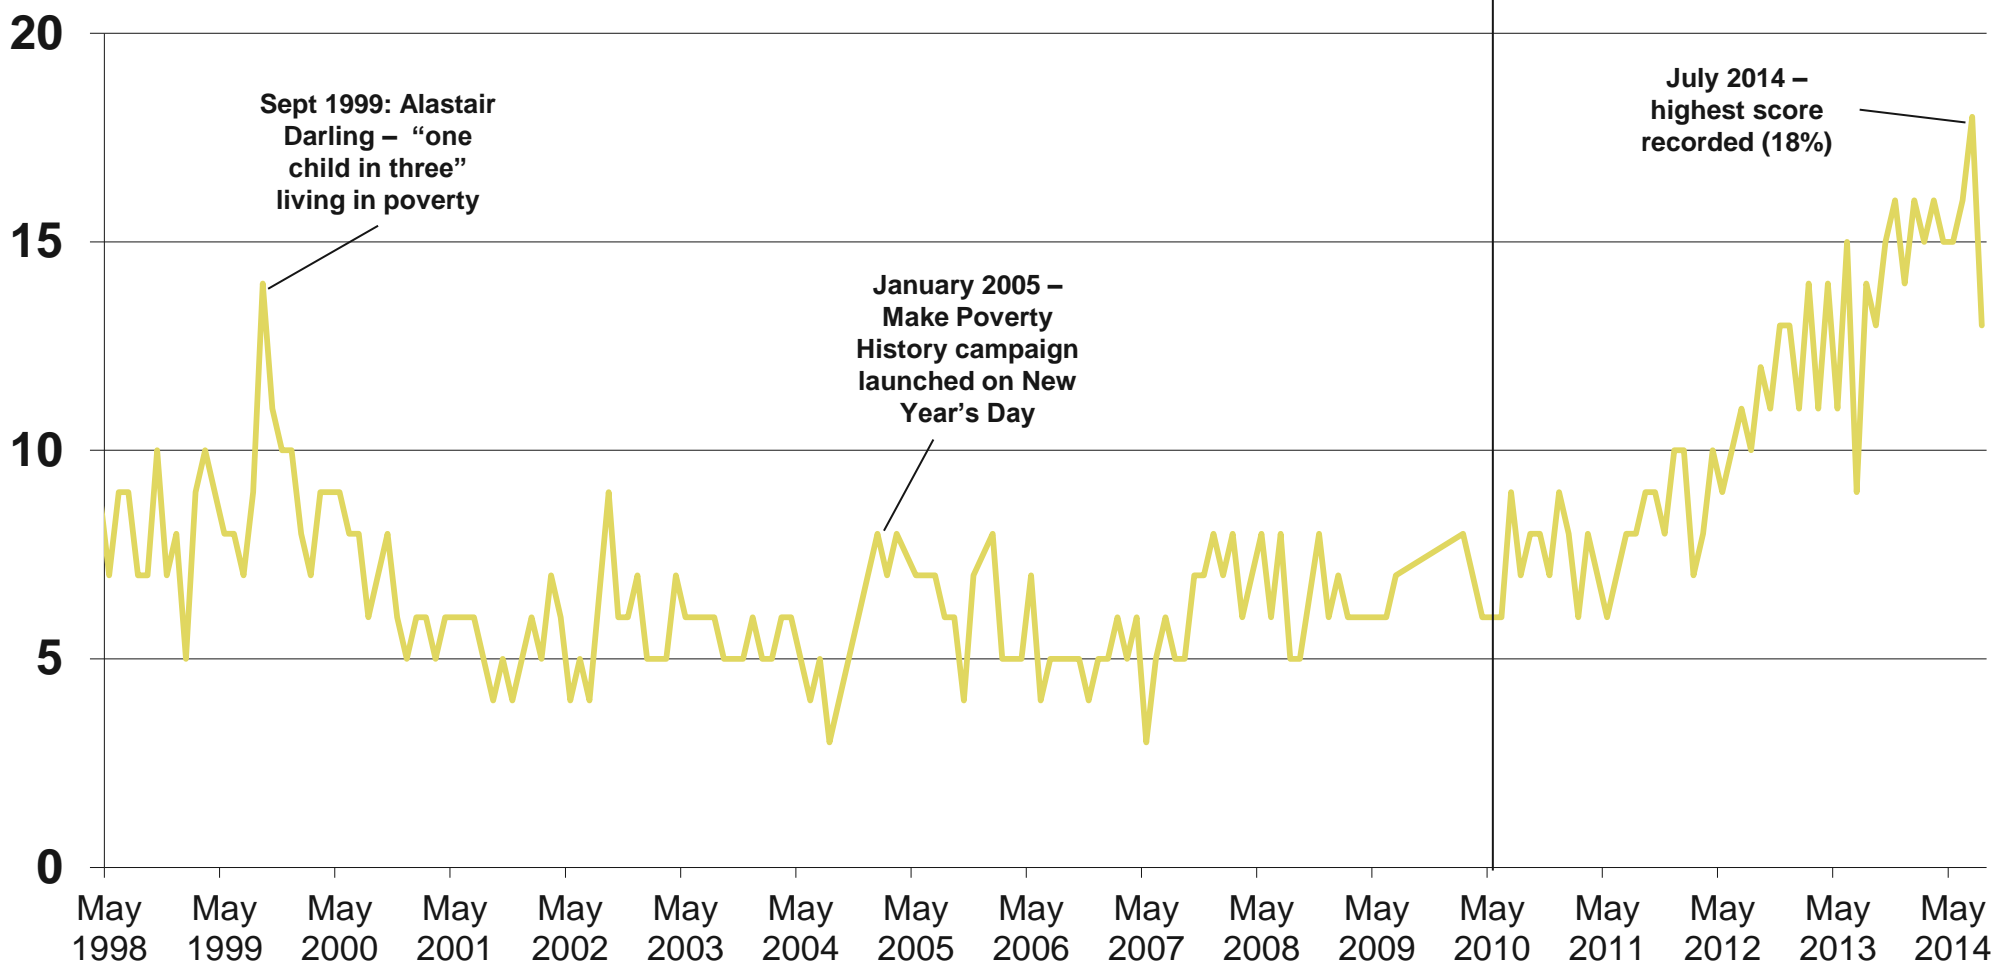

Issues Facing Britain: Poverty/inequality

What do you see as the most/other important issues facing Britain today?

Cameron becomes PM

Base: representative sample of c.1,000 British adults age 18+ each month, interviewed face-to-face in home

Source: Ipsos MORI Issues Index