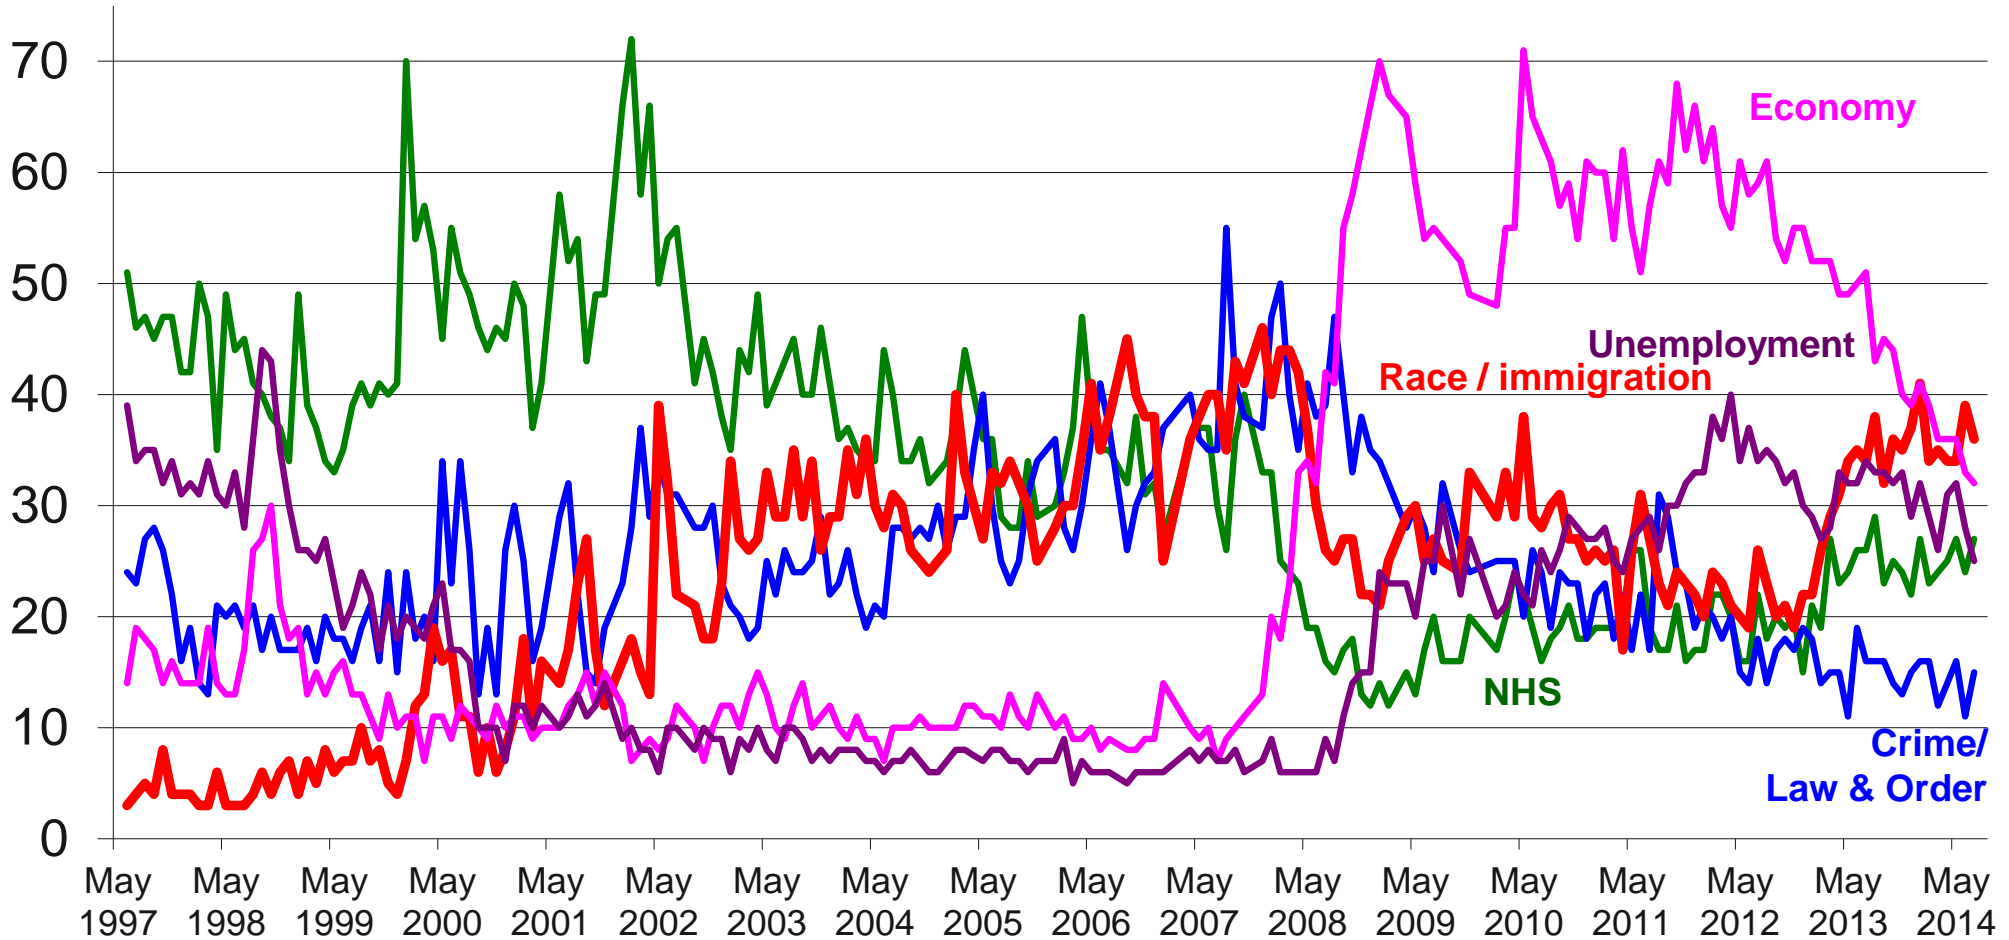

Ipsos MORI Issues Index

August 2014

Ipsos MORI

Contacts: Gideon.Skinner@ipsos.com
Jerry.Latter@ipsos.com
020 7347 3000

Issues Facing Britain: August

What do you see as the most/other important issues facing Britain today?

Base: 995 British adults 18+, 1st – 11th August 2014

Source: Ipsos MORI Issues Index

Issues Facing Britain: Long Term Trends

What do you see as the most/other important issues facing Britain today?

Base: representative sample of c.1,000 British adults age 18+ each month, interviewed face-to-face in home

Source: Ipsos MORI Issues Index

Issues Facing Britain: Economy / Economic situation

What do you see as the most/other important issues facing Britain today?

Cameron becomes PM

Base: representative sample of c.1,000 British adults age 18+ each month, interviewed face-to-face in home