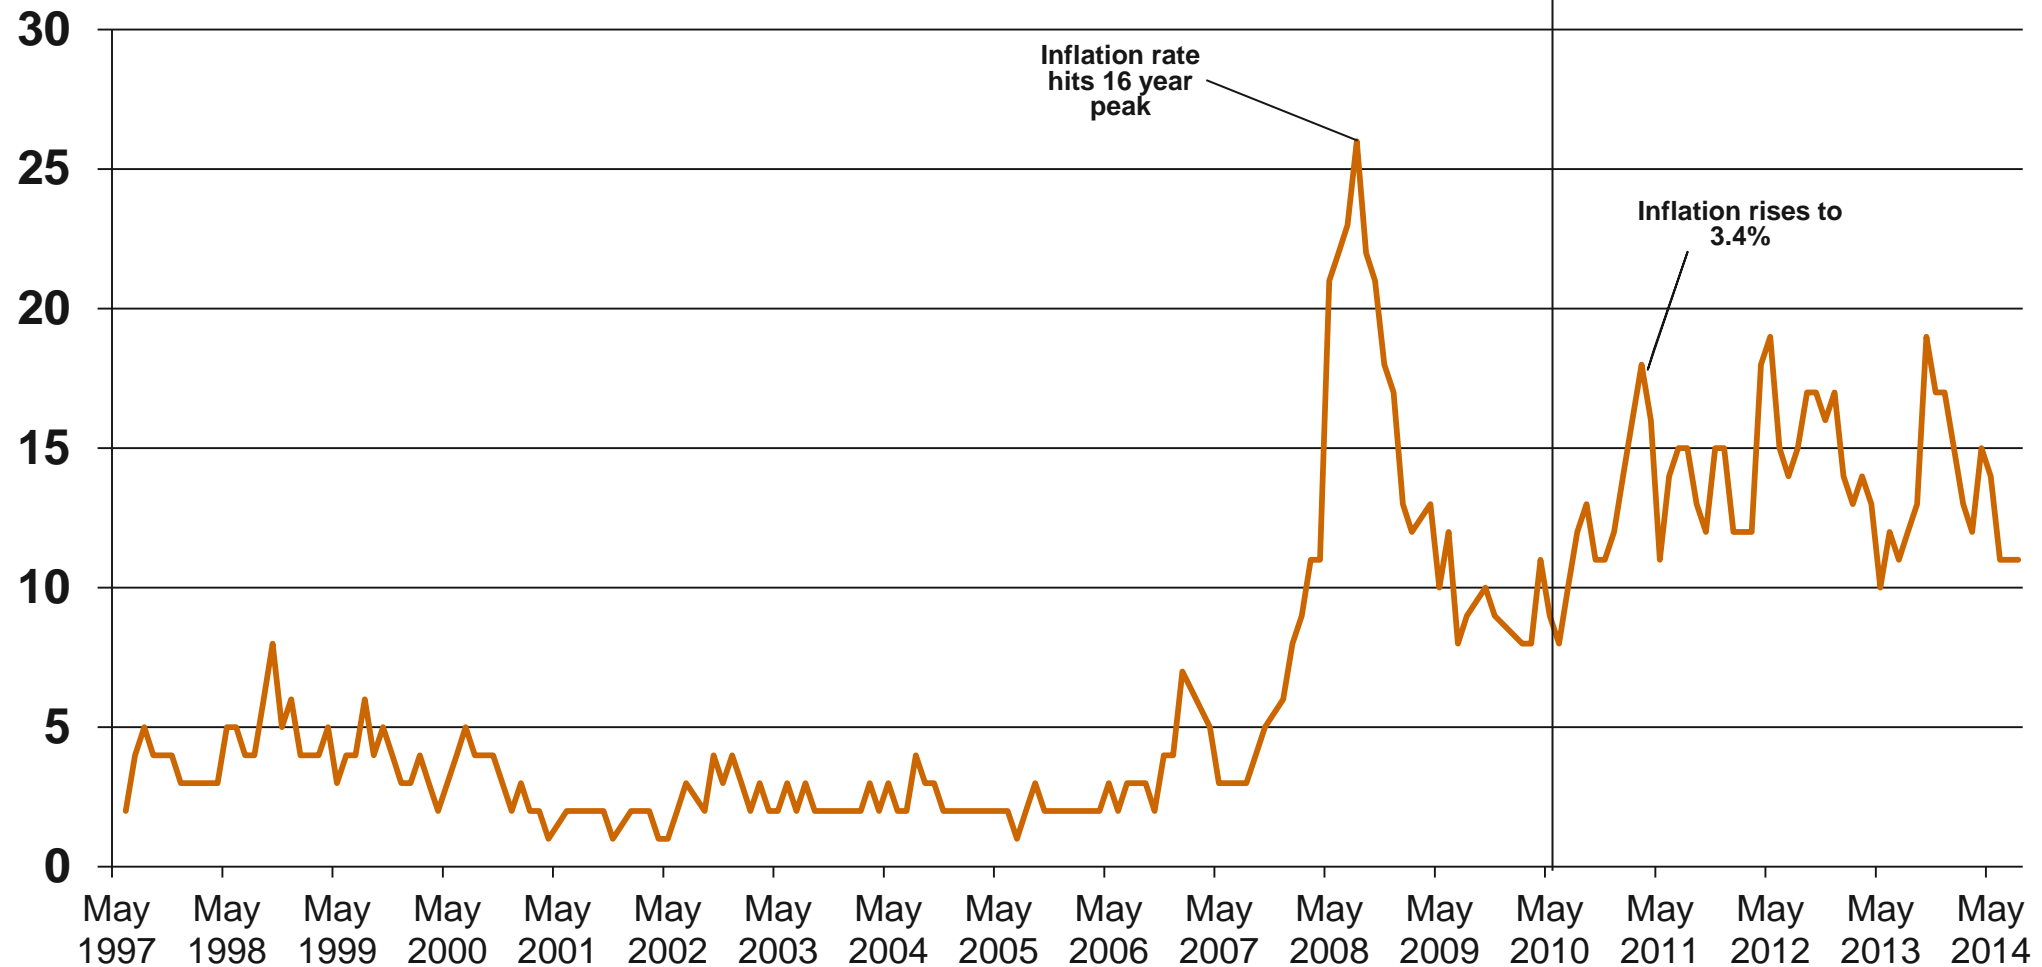

Source: Ipsos MORI Issues Index

Issues Facing Britain: Poverty/inequality

What do you see as the most/other important issues facing Britain today?

Cameron becomes PM

Base: representative sample of c.1,000 British adults age 18+ each month, interviewed face-to-face in home

Source: Ipsos MORI Issues Index

Issues Facing Britain: Inflation/Prices

What do you see as the most/other important issues facing Britain today?

Cameron becomes PM

Base: representative sample of c.1,000 British adults age 18+ each month, interviewed face-to-face in home