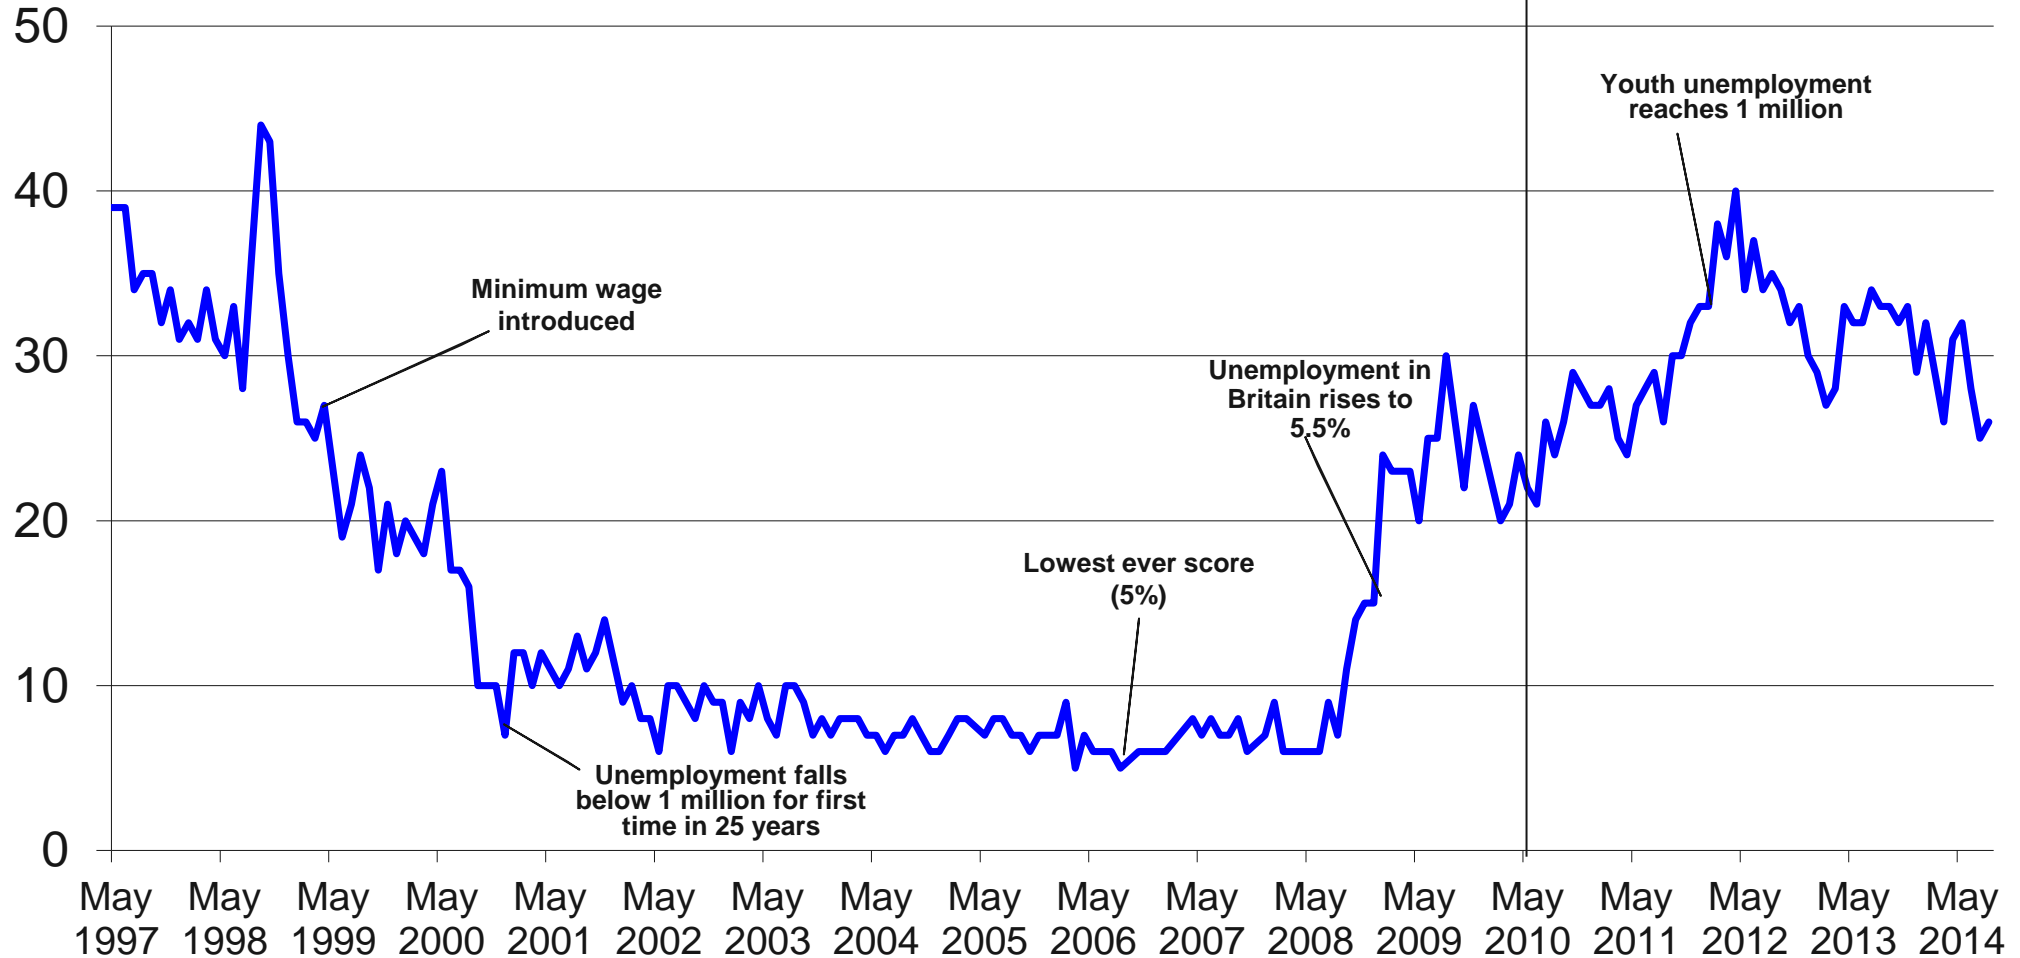

Issues Facing Britain: Unemployment / Factory closure / Lack of industry

What do you see as the most/other important issues facing Britain today?

Cameron becomes PM

Base: representative sample of c.1,000 British adults age 18+ each month, interviewed face-to-face in home

Source: Ipsos MORI Issues Index