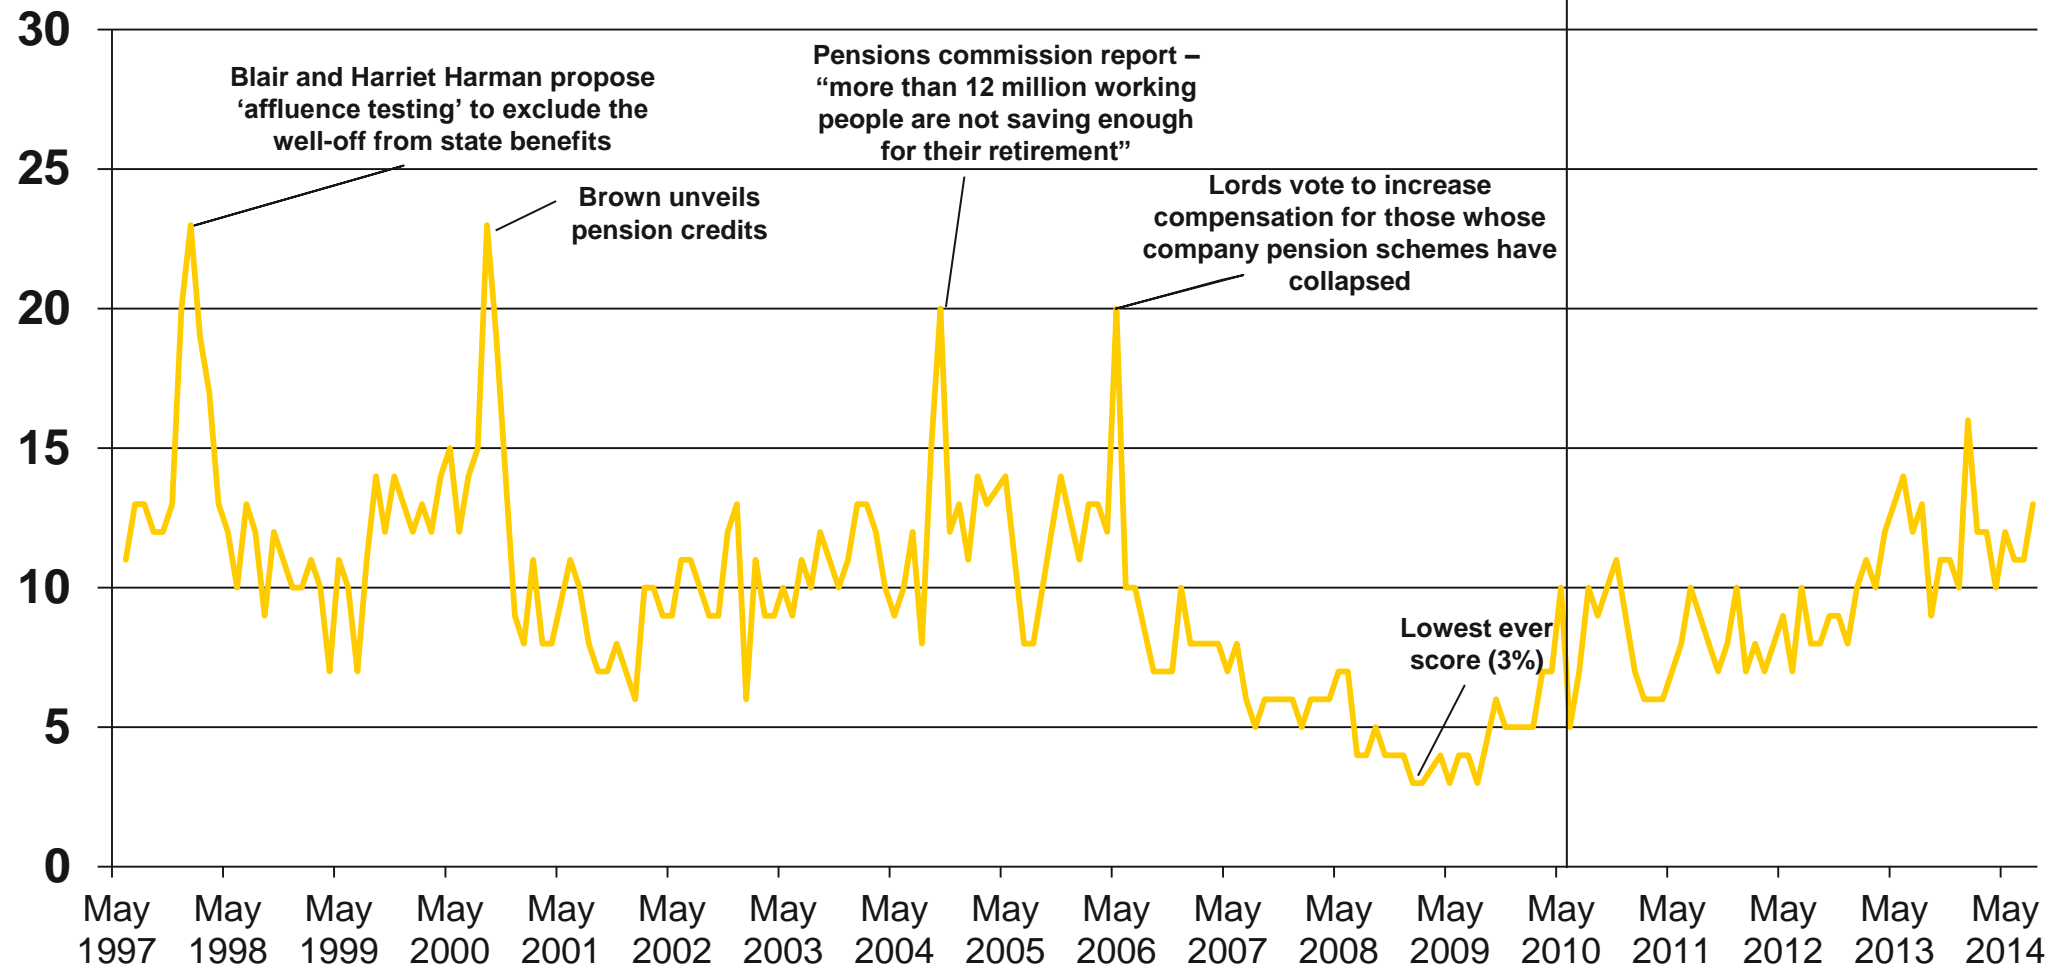

Source: Ipsos MORI Issues Index

Issues Facing Britain: Inflation/Prices

What do you see as the most/other important issues facing Britain today?

Cameron becomes PM

Base: representative sample of c.1,000 British adults age 18+ each month, interviewed face-to-face in home

Source: Ipsos MORI Issues Index

Issues Facing Britain: Housing

What do you see as the most/other important issues facing Britain today?

Cameron becomes PM

Base: representative sample of c.1,000 British adults age 18+ each month, interviewed face-to-face in home

Source: Ipsos MORI Issues Index

Issues Facing Britain: Pensions/Benefits/Social security

What do you see as the most/other important issues facing Britain today?

Cameron becomes
PM

Base: representative sample of c.1,000 British adults age 18+ each month, interviewed face-to-face in home