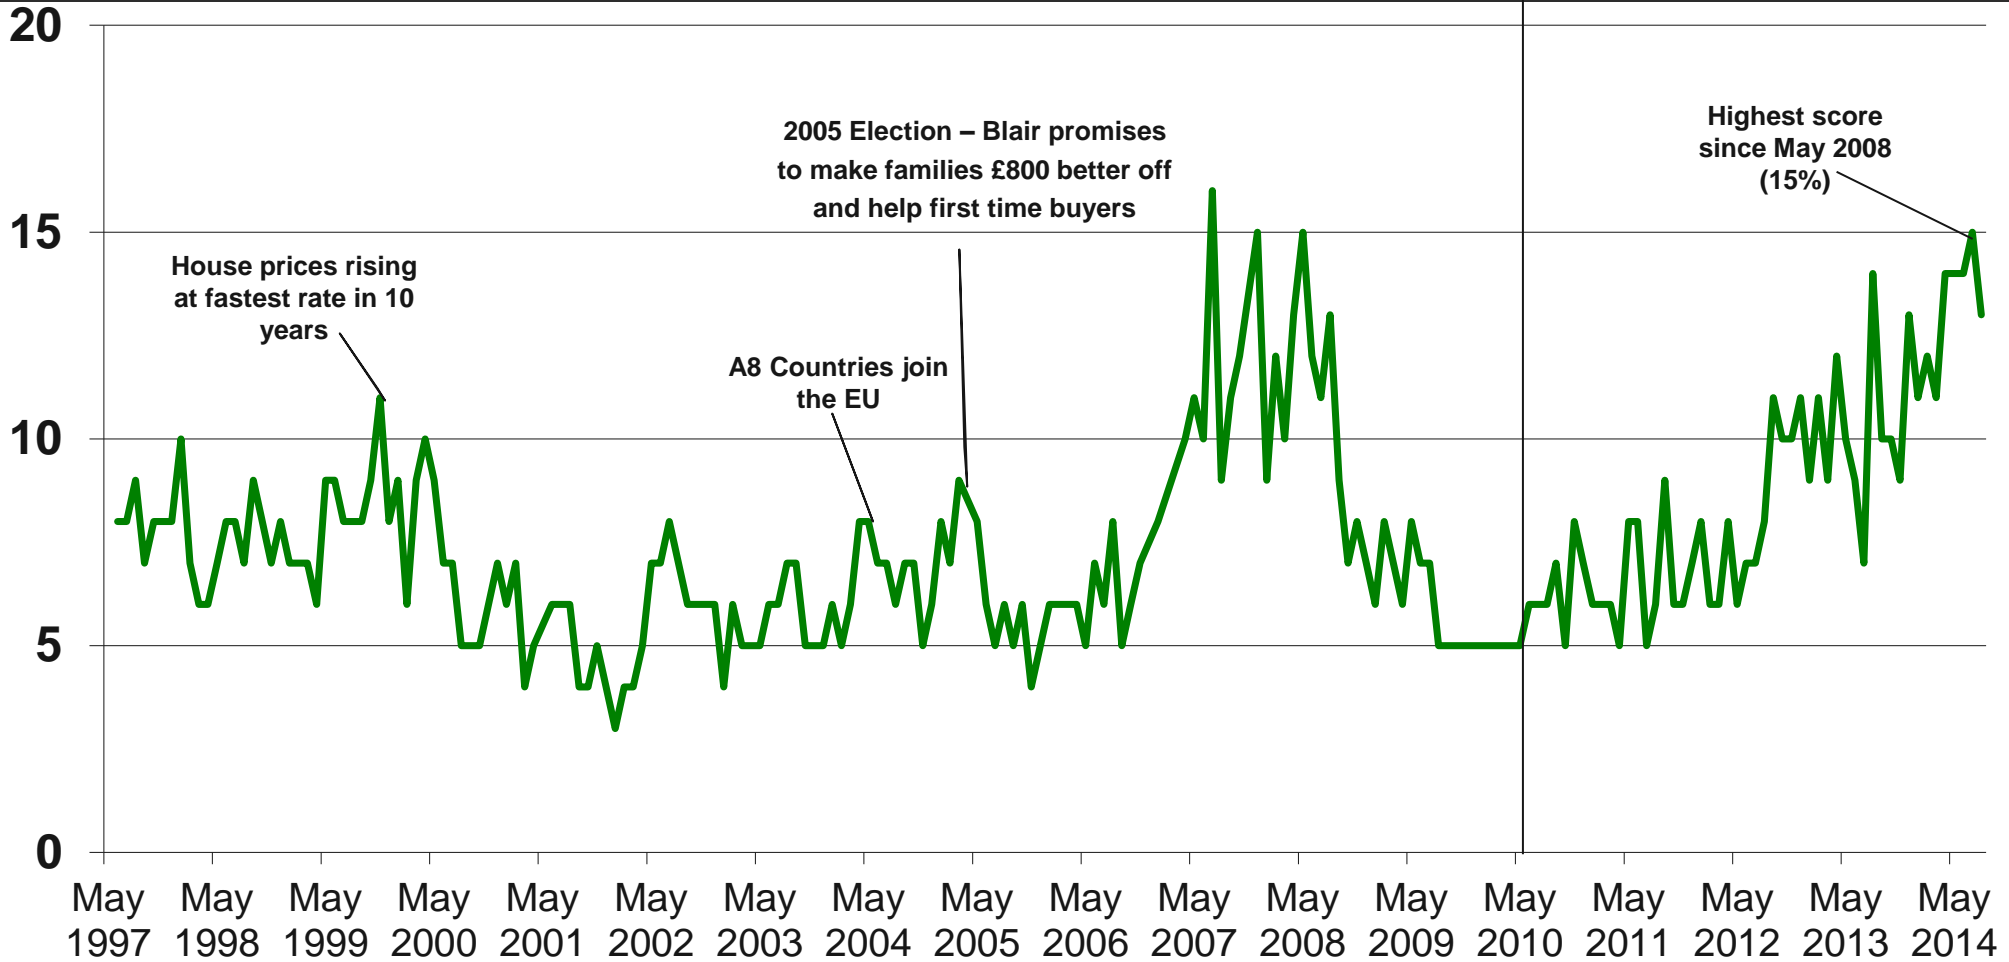

Issues Facing Britain: Housing

What do you see as the most/other important issues facing Britain today?

Cameron becomes PM

Base: representative sample of c.1,000 British adults age 18+ each month, interviewed face-to-face in home

Source: Ipsos MORI Issues Index