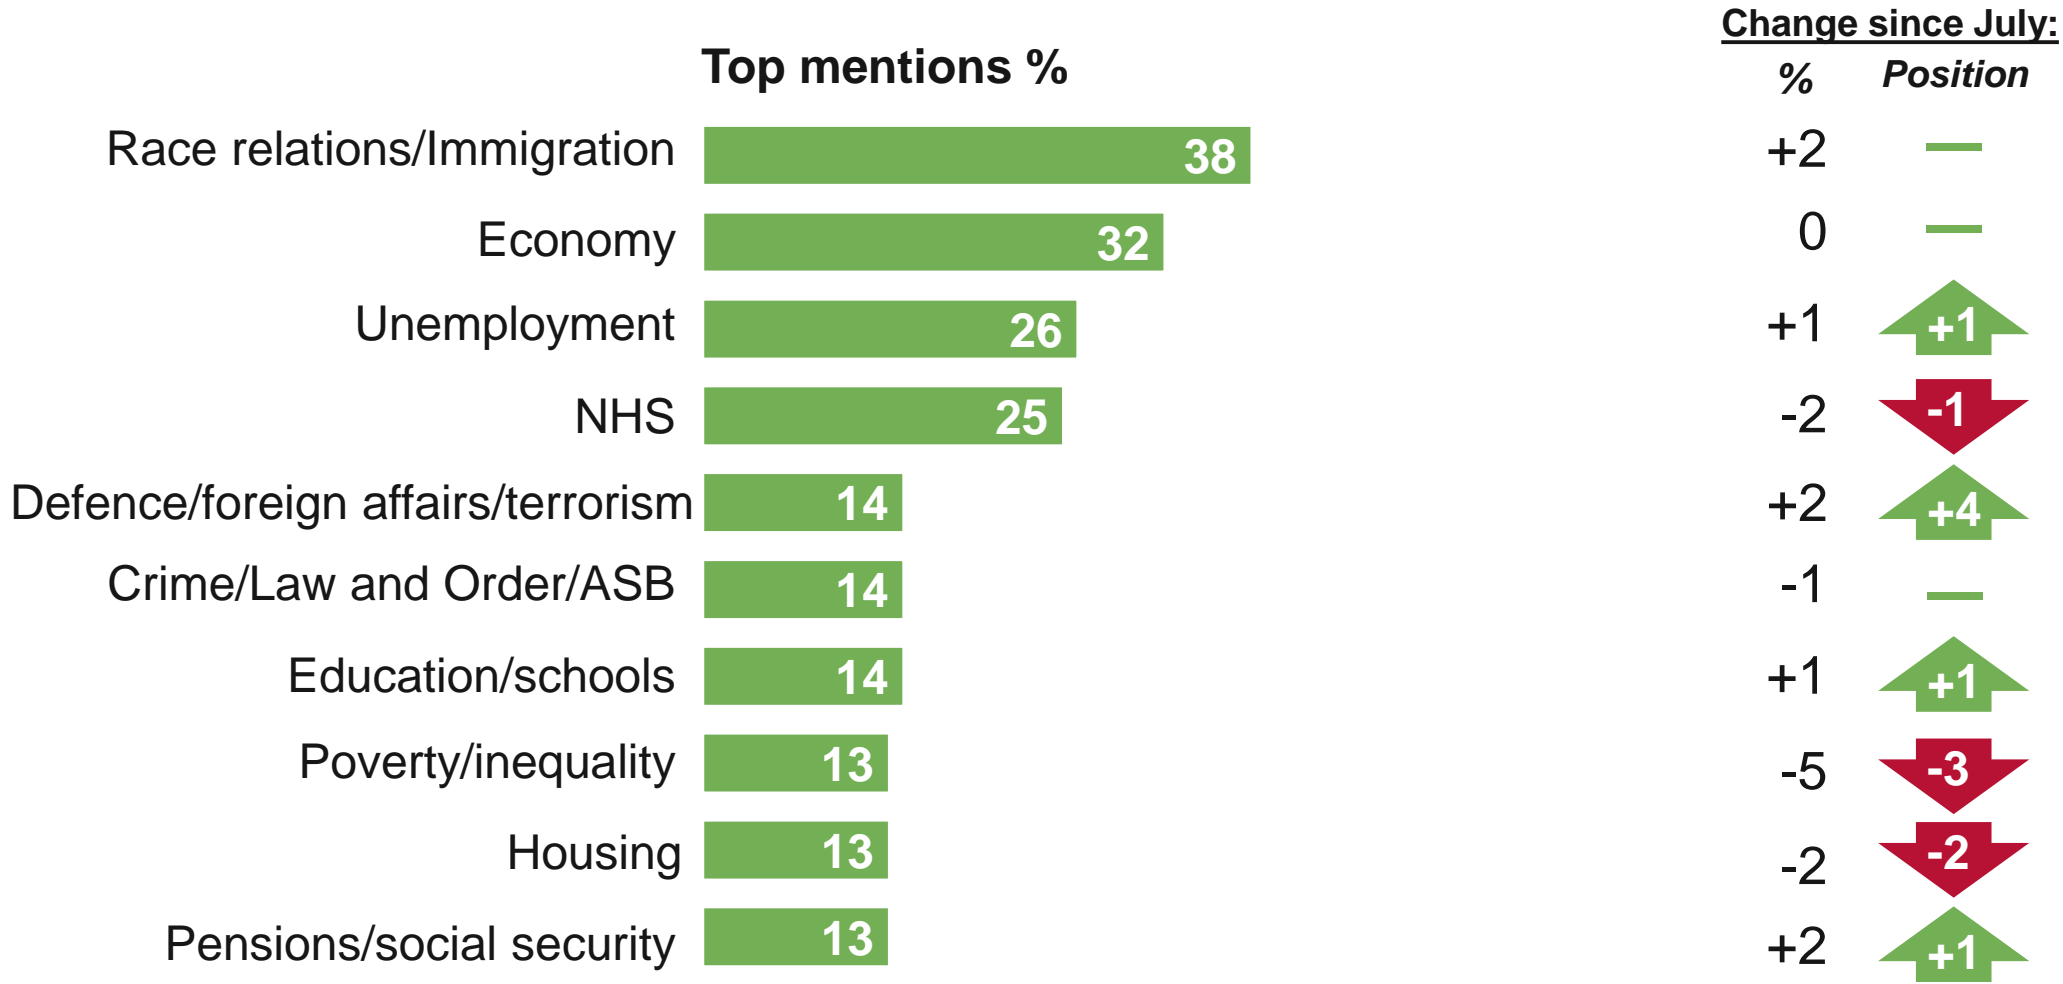

Ipsos MORI Issues Index

August 2014

Ipsos MORI

Contacts: Gideon.Skinner@ipsos.com
Jerry.Latter@ipsos.com
020 7347 3000

Issues Facing Britain: August

What do you see as the most/other important issues facing Britain today?

Base: 995 British adults 18+, 1st – 11th August 2014

Source: Ipsos MORI Issues Index

Issues Facing Britain: Long Term Trends

What do you see as the most/other important issues facing Britain today?

Base: representative sample of c.1,000 British adults age 18+ each month, interviewed face-to-face in home

Source: Ipsos MORI Issues Index

Issues Facing Britain: Economy / Economic situation

What do you see as the most/other important issues facing Britain today?

Cameron becomes PM

Base: representative sample of c.1,000 British adults age 18+ each month, interviewed face-to-face in home