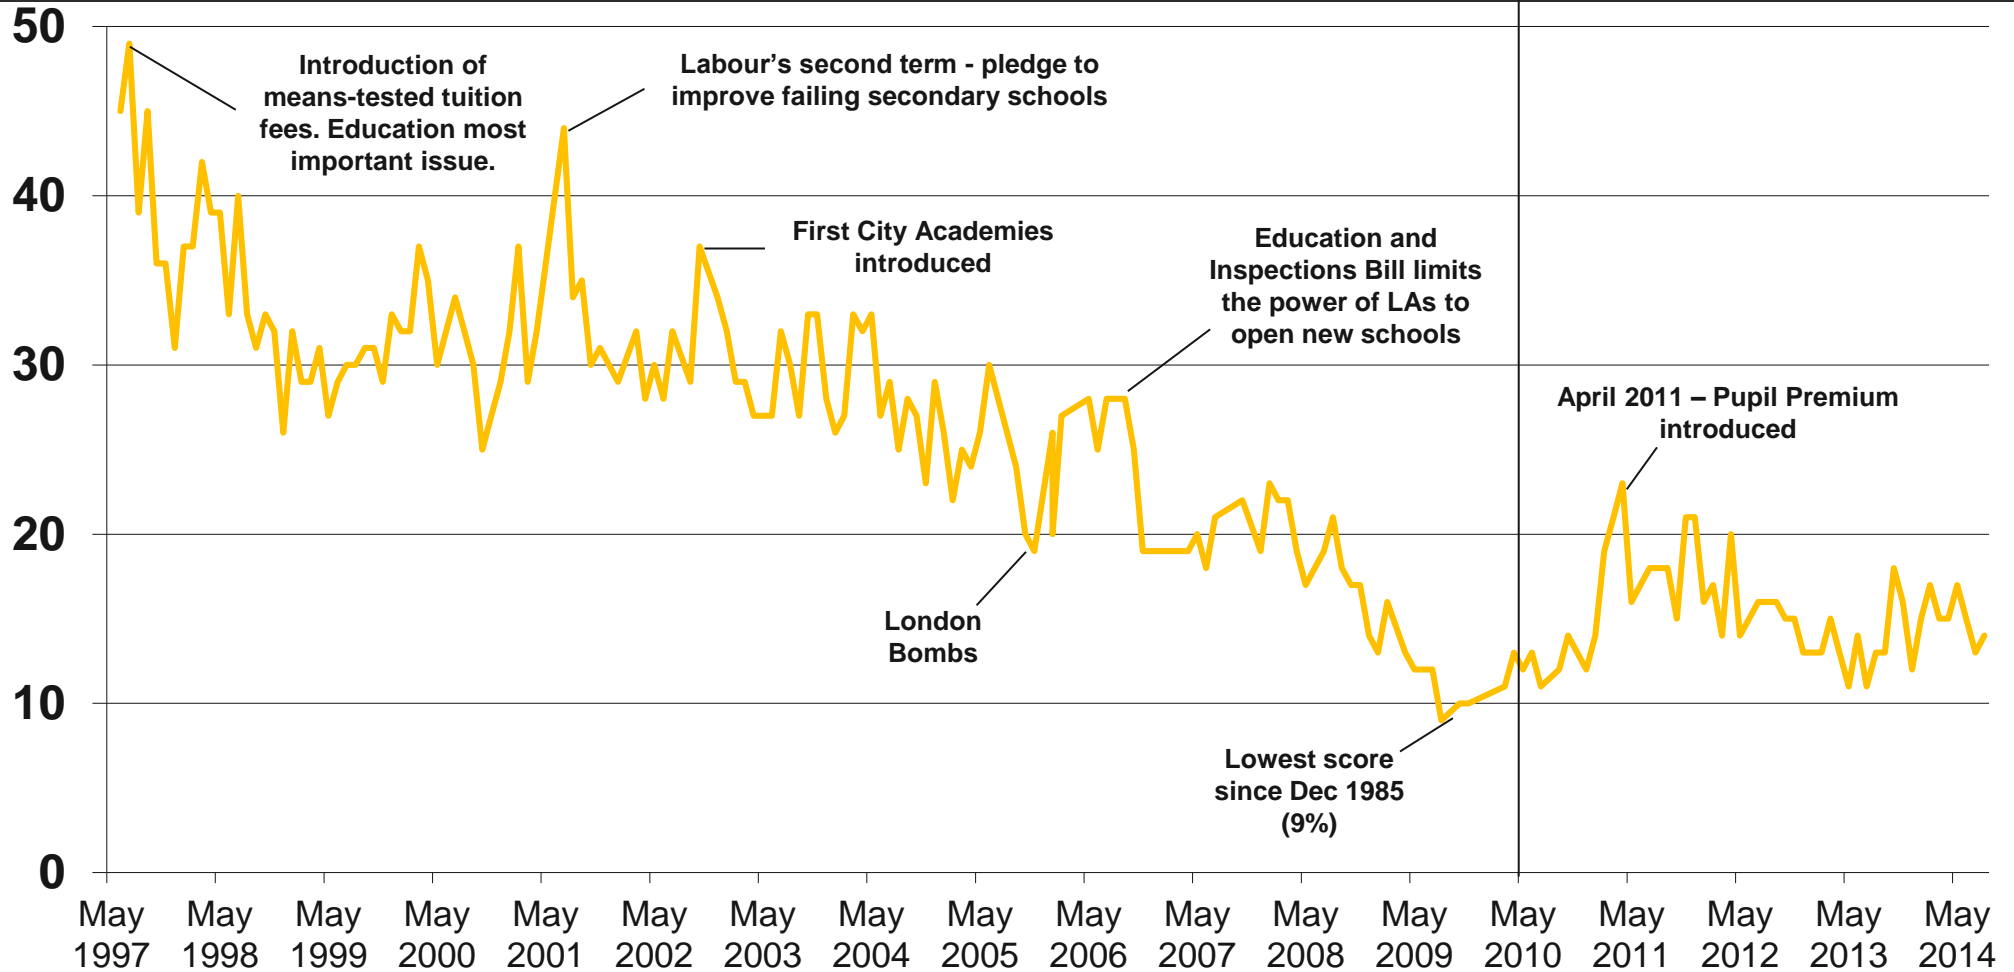

Issues Facing Britain: Education / Schools

What do you see as the most/other important issues facing Britain today?

Cameron becomes PM

Base: representative sample of c.1,000 British adults age 18+ each month, interviewed face-to-face in home

Source: Ipsos MORI Issues Index