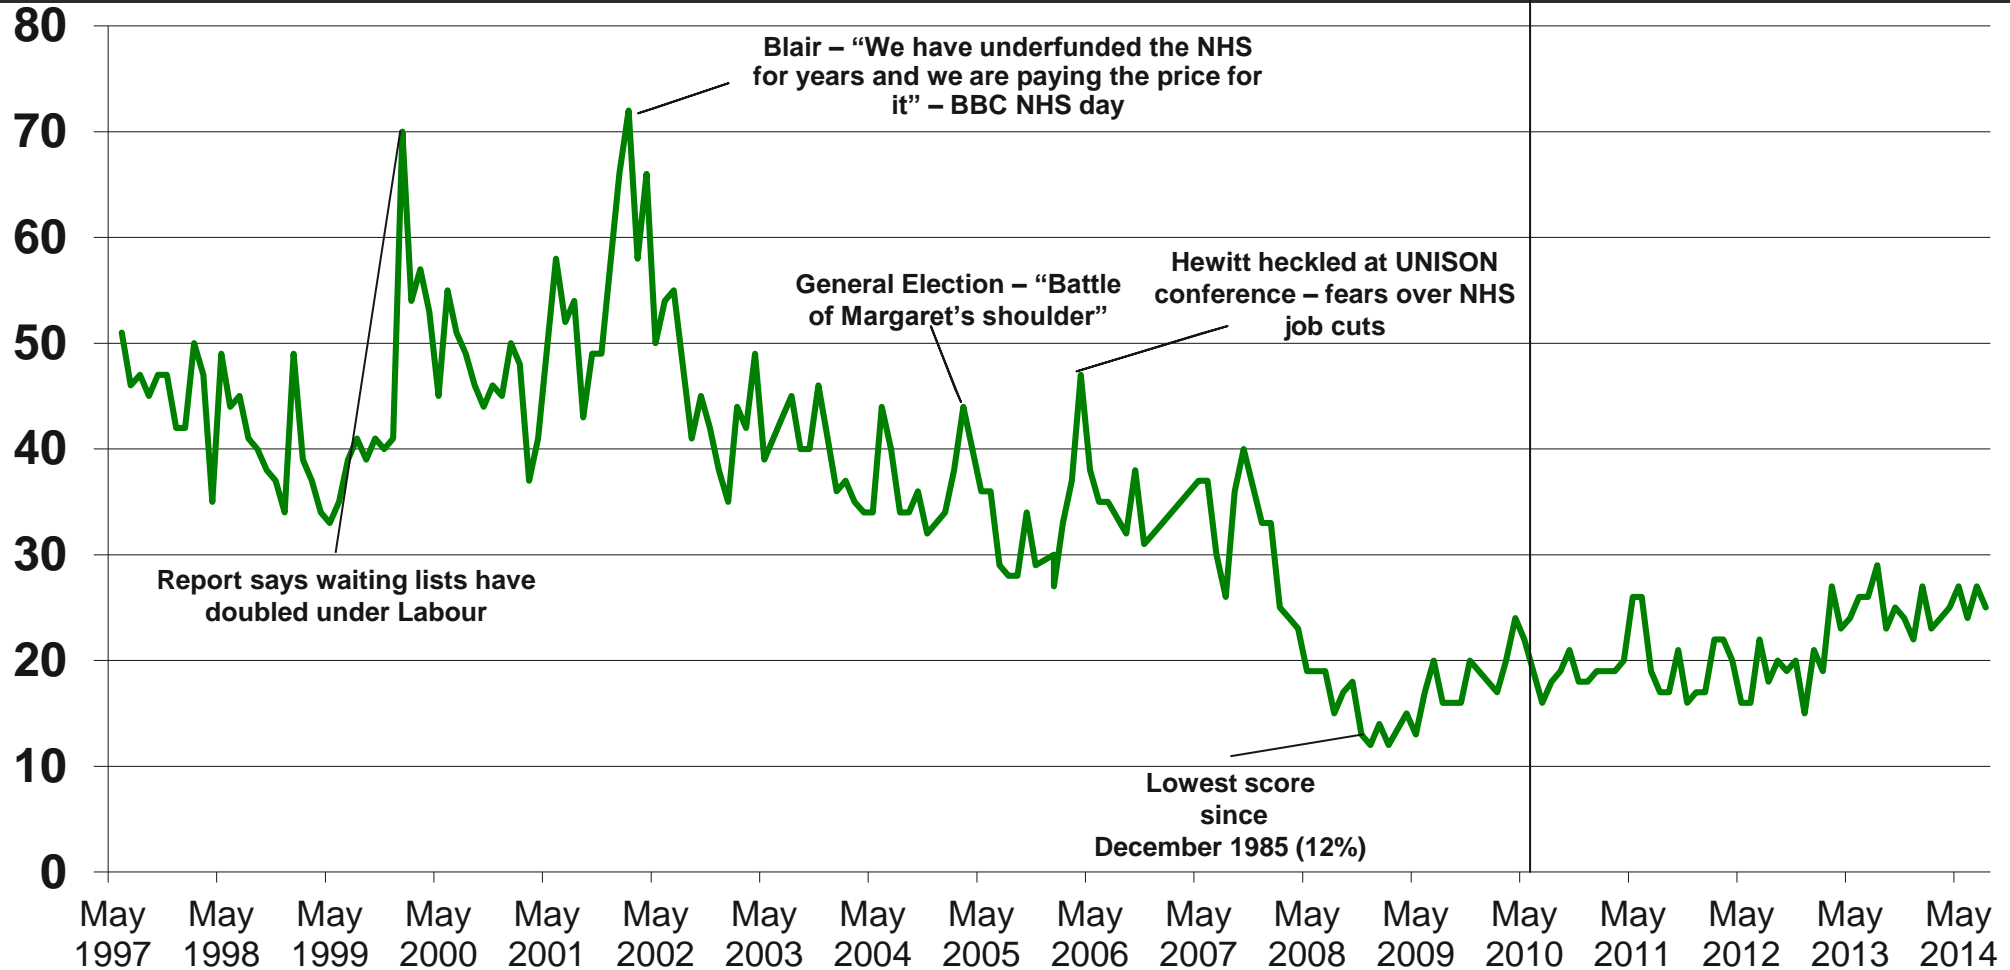

Issues Facing Britain: NHS / Hospitals / Healthcare

What do you see as the most/other important issues facing Britain today?

Cameron becomes PM

Base: representative sample of c.1,000 British adults age 18+ each month, interviewed face-to-face in home

Source: Ipsos MORI Issues Index