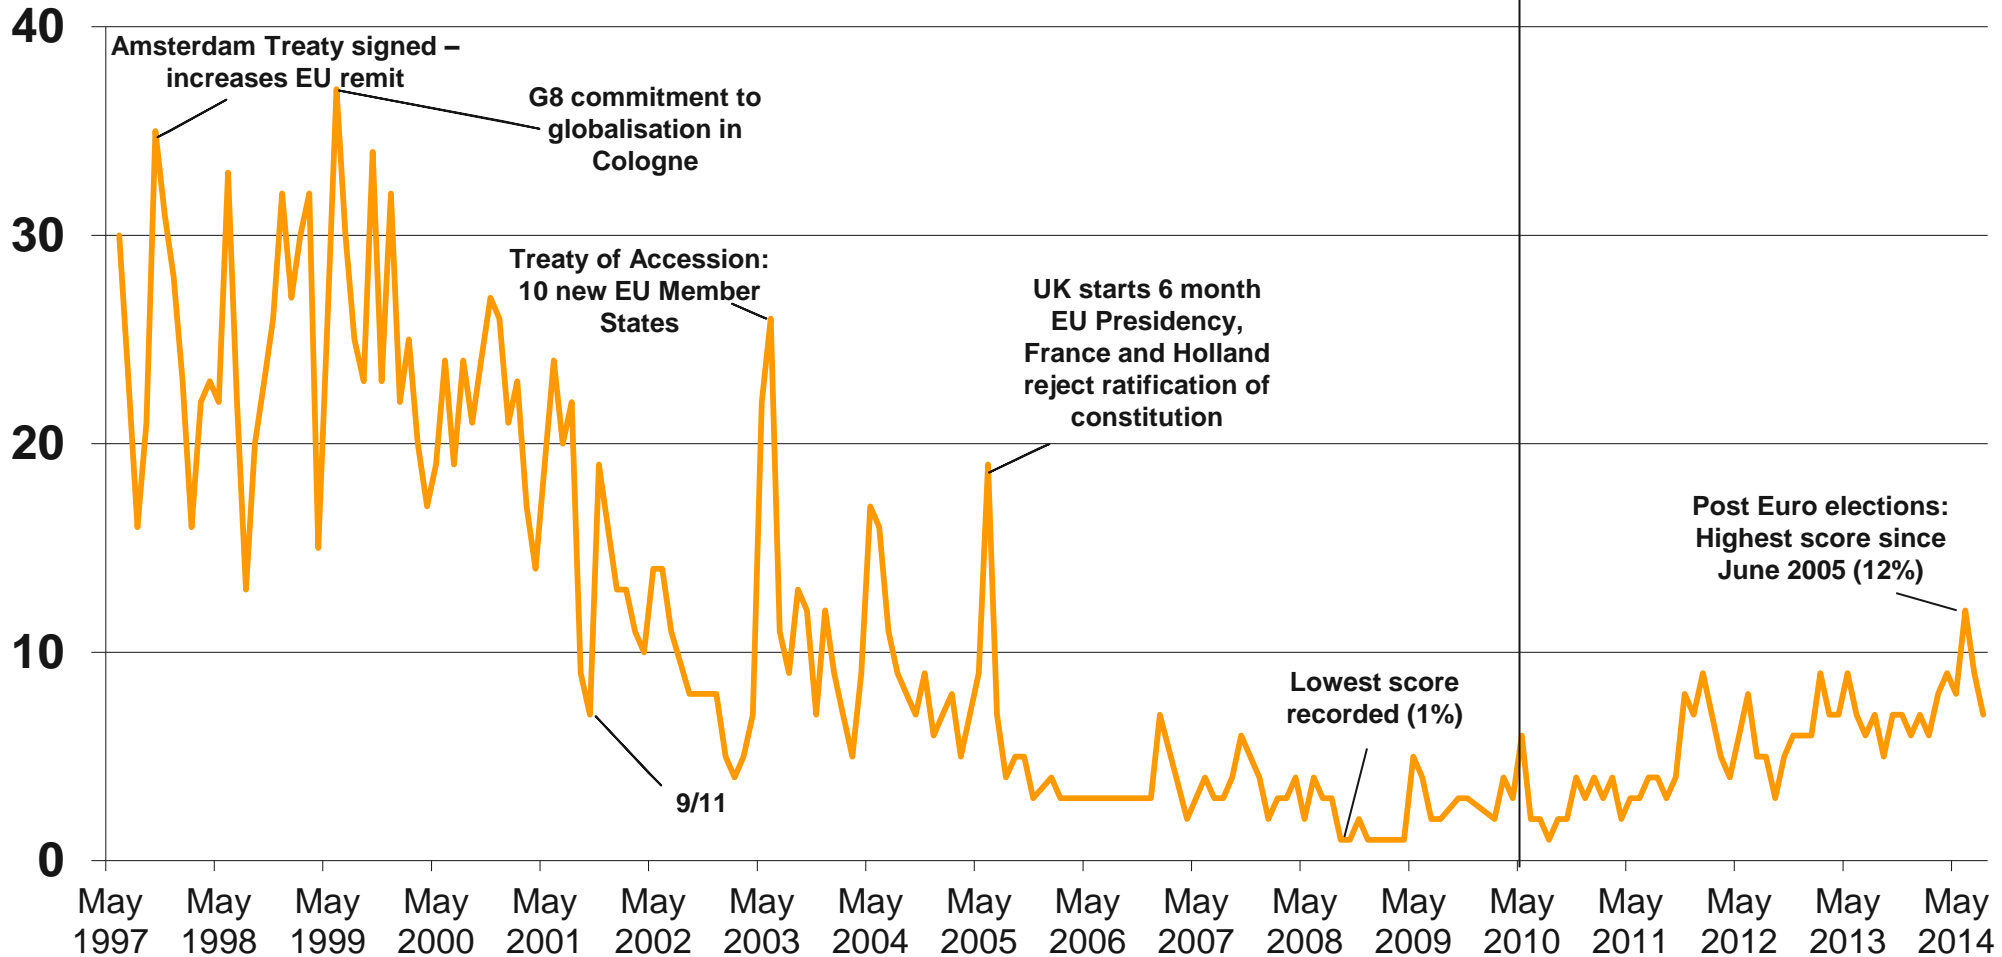

Issues Facing Britain: Common Market / Europe / Euro / EU

What do you see as the most/other important issues facing Britain today?

Cameron becomes
PM

Base: representative sample of c.1,000 British adults age 18+ each month, interviewed face-to-face in home

Source: Ipsos MORI Issues Index