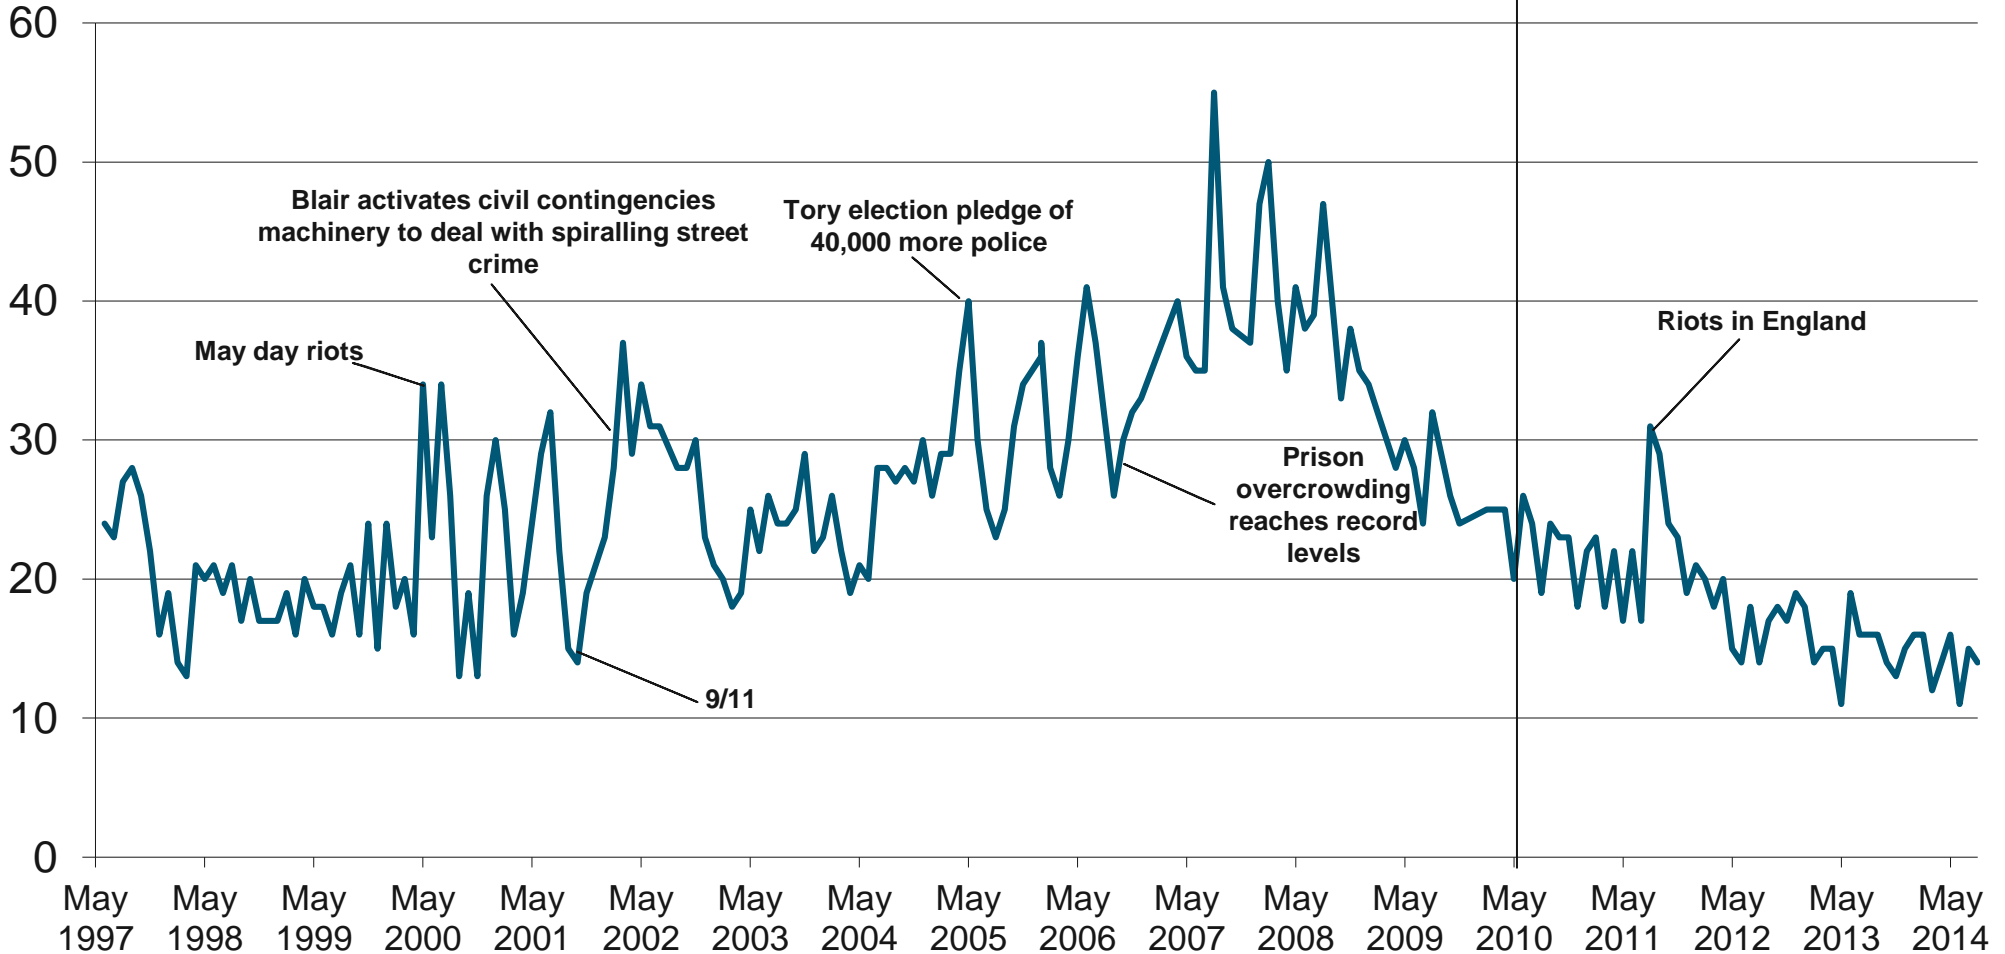

Source: Ipsos MORI Issues Index

Issues Facing Britain: Race Relations / Immigration / Immigrants

What do you see as the most/other important issues facing Britain today?

Cameron becomes PM

Base: representative sample of c.1,000 British adults age 18+ each month, interviewed face-to-face in home

Source: Ipsos MORI Issues Index

Issues Facing Britain: Unemployment / Factory closure / Lack of industry

What do you see as the most/other important issues facing Britain today?

Cameron becomes PM

Base: representative sample of c.1,000 British adults age 18+ each month, interviewed face-to-face in home

Source: Ipsos MORI Issues Index

Issues Facing Britain: Crime / Law & Order / Violence / Vandalism / ASB

What do you see as the most/other important issues facing Britain today?

Cameron becomes PM

Base: representative sample of c.1,000 British adults age 18+ each month, interviewed face-to-face in home