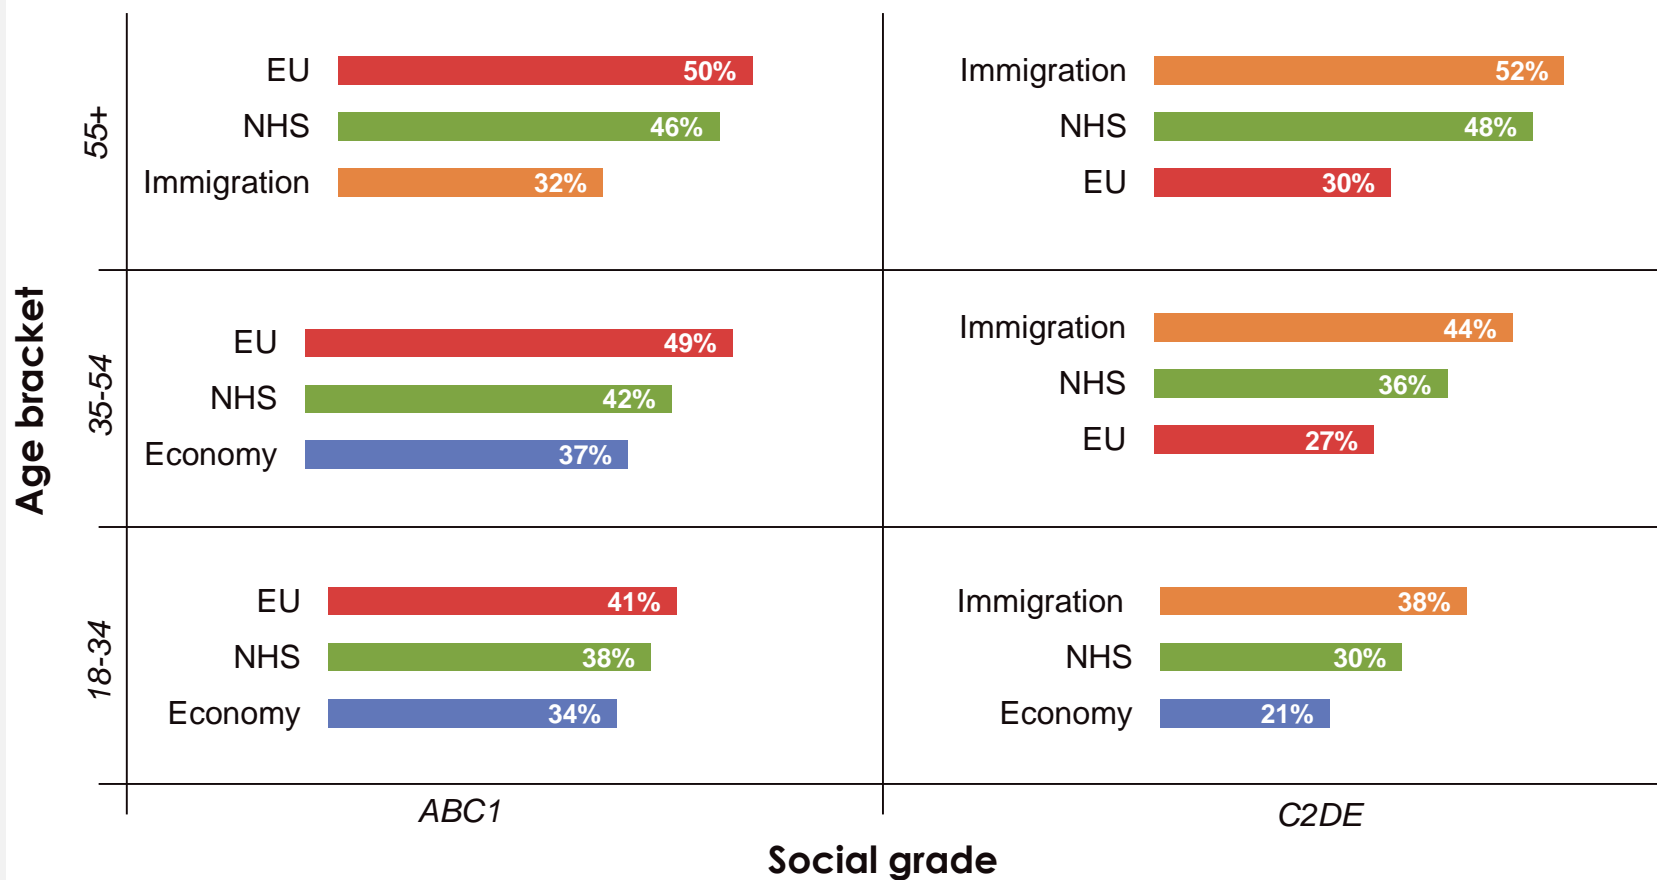

Source: Ipsos MORI Issues Index

Issues Facing Britain: Pollution / Environment

What do you see as the most/other important issues facing Britain today?

17

Base: representative sample of c.1,000 British adults age 18+ each month, interviewed face-to-face in home

Source: Ipsos MORI Issues Index

Issues Facing Britain: Low pay/minimum wage/fair wages

What do you see as the most/other important issues facing Britain today?

18

Base: representative sample of c.1,000 British adults age 18+ each month, interviewed face-to-face in home

Source: Ipsos MORI Issues Index

Top issues – concern by party support

What do you see as the most/other important issues facing Britain today?

19

Top mentions %

Base: 191 Conservative and 278 Labour supporters aged 18+, 2nd December 2016 – 15th January 2017

Source: Ipsos MORI Issues Index

Brexit is the most important issue for all ages in social grades ABC1; for C2DE it is immigration

What do you see as the most/other important issues facing Britain today?
 Top three issues by age and social grade