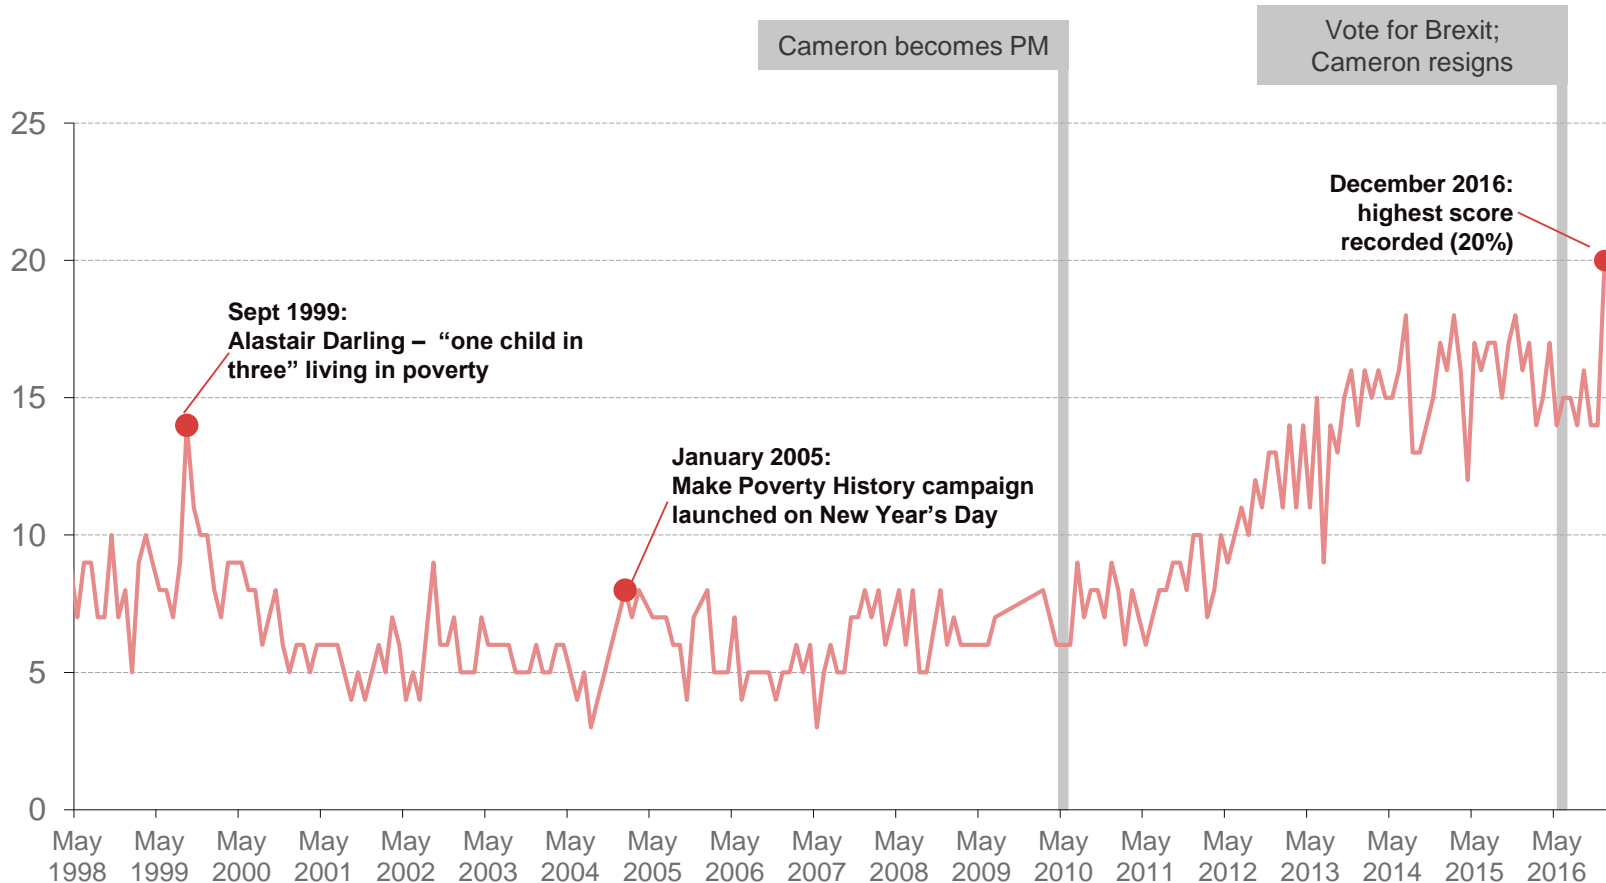

Source: Ipsos MORI Issues Index

Issues Facing Britain: Defence / Foreign Affairs / International terrorism

What do you see as the most/other important issues facing Britain today?

12

Base: representative sample of c.1,000 British adults age 18+ each month, interviewed face-to-face in home

Source: Ipsos MORI Issues Index

Issues Facing Britain: Poverty/inequality

What do you see as the most/other important issues facing Britain today?

13

Base: representative sample of c.1,000 British adults age 18+ each month, interviewed face-to-face in home