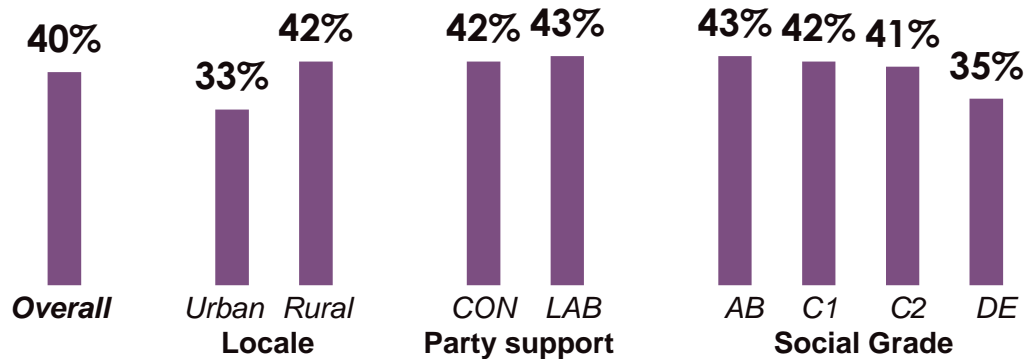

Concern about the NHS by subgroups

What do you see as the most/other important issues facing Britain today? EU/Europe/Brexit

Concern about the NHS by key demographic groups: