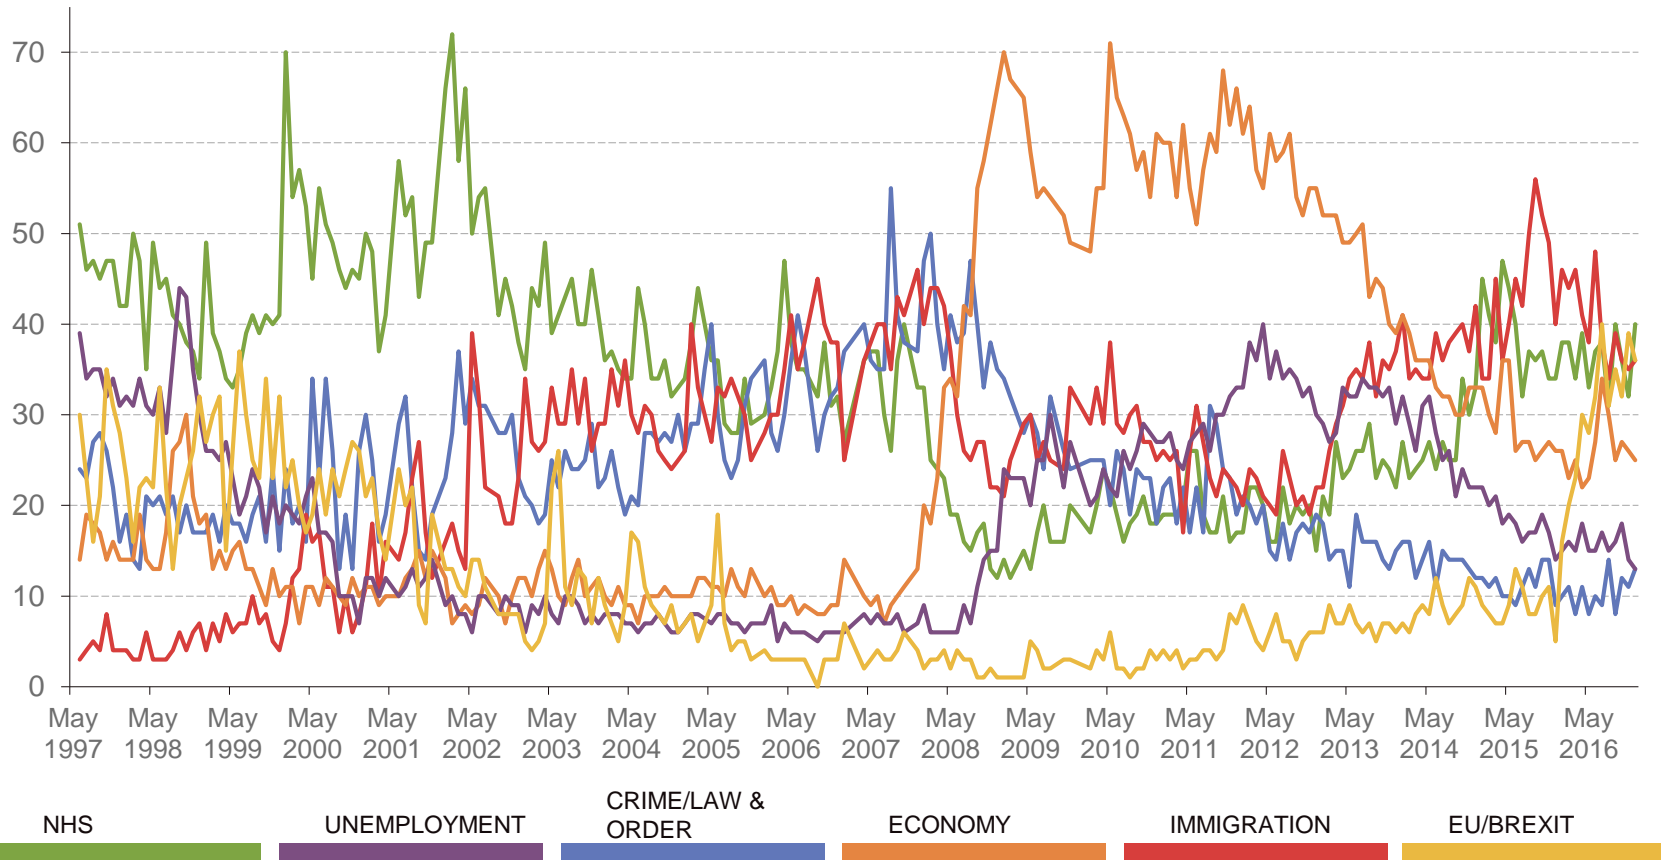

2

Top mentions %

Change since Nov:

Base: 1,028 British adults 18+, 2nd December 2016 – 15th January 2017

Source: Ipsos MORI Issues Index

Issues Facing Britain

What do you see as the most/other important issues facing Britain today?

3

Top mentions %

Base: 1,028 British adults 18+, 2nd December 2016 – 15th January 2017

Source: Ipsos MORI Issues Index

Issues Facing Britain: Long Term Trends

What do you see as the most/other important issues facing Britain today?

4

Base: representative sample of c.1,000 British adults age 18+ each month, interviewed face-to-face in home

Source: Ipsos MORI Issues Index

Issues Facing Britain: Immigration / Immigrants

What do you see as the most/other important issues facing Britain today?