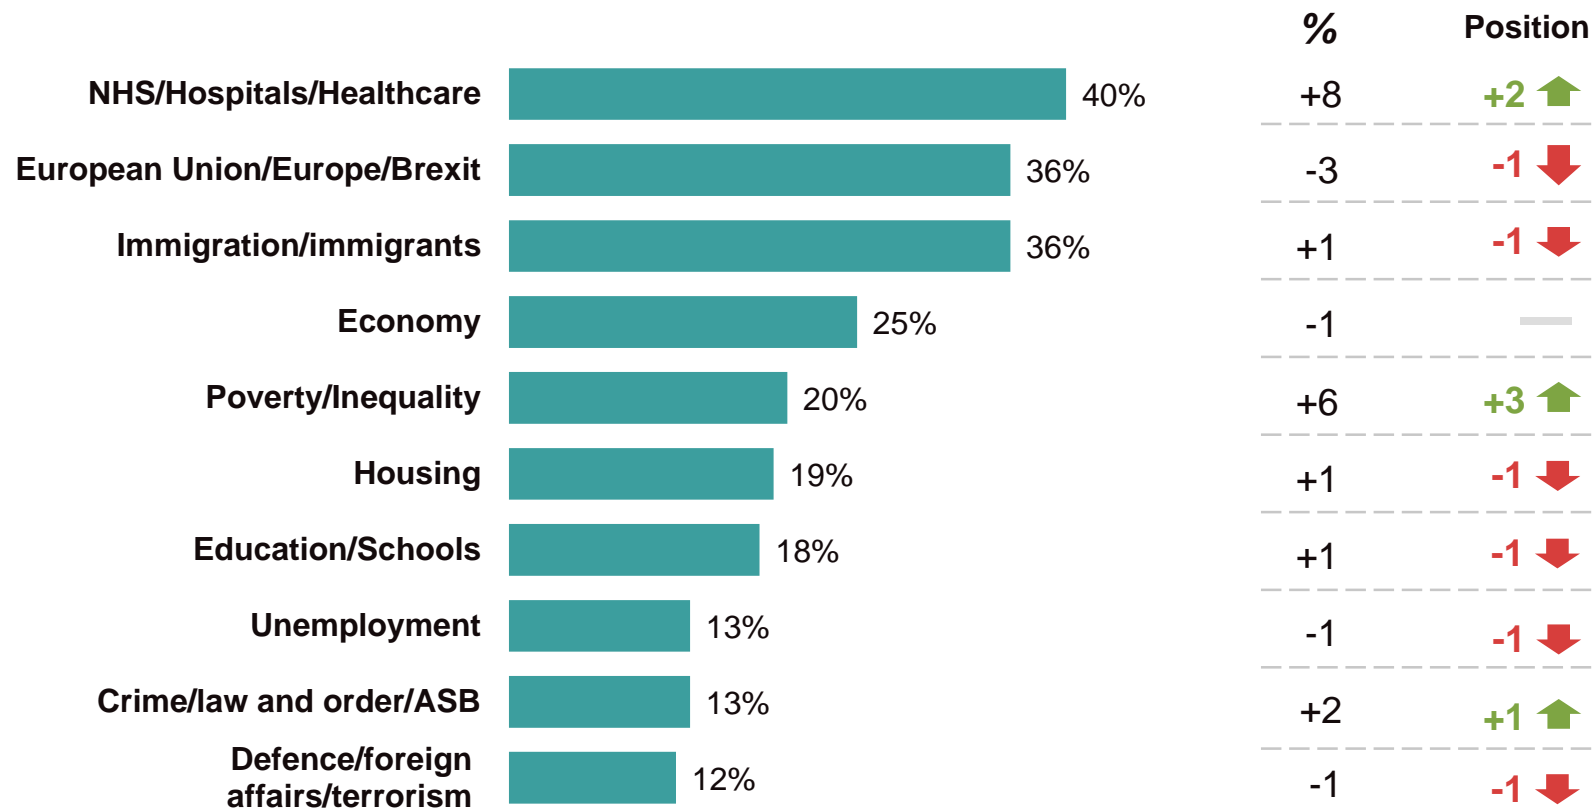

End of Year 2016

ECONOMIST/IPSOS MORI ISSUES INDEX

Contacts: Gideon.Skinner@ipsos.com
Michael.Clemence@ipsos.com
020 7347 3000

Issues Facing Britain

What do you see as the most/other important issues facing Britain today?

2

Top mentions %

Change since Nov:

Base: 1,028 British adults 18+, 2nd December 2016 – 15th January 2017

Source: Ipsos MORI Issues Index

Issues Facing Britain

What do you see as the most/other important issues facing Britain today?

3

Top mentions %

Base: 1,028 British adults 18+, 2nd December 2016 – 15th January 2017

Source: Ipsos MORI Issues Index

Issues Facing Britain: Long Term Trends

What do you see as the most/other important issues facing Britain today?

4

Base: representative sample of c.1,000 British adults age 18+ each month, interviewed face-to-face in home

Source: Ipsos MORI Issues Index

Issues Facing Britain: Immigration / Immigrants

What do you see as the most/other important issues facing Britain today?