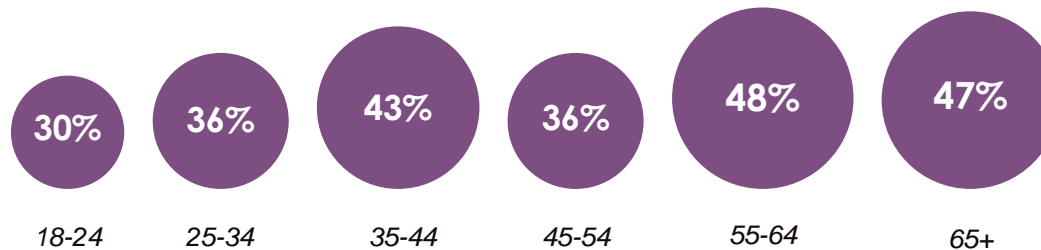

Concern about the EU/Brexit by key demographic groups:

Concern by region:

Concern about the EU/Brexit by age group:

Base: 1,028 British adults 18+, 2nd December 2016 – 15th January 2017

Ipsos MORI Issues Index

Concern about the NHS by subgroups

What do you see as the most/other important issues facing Britain today? EU/Europe/Brexit

Concern about the NHS by key demographic groups:

Concern by region:

Concern about the NHS by age group:

Base: 1,028 British adults 18+, 2nd December 2016 – 15th January 2017

Ipsos MORI Issues Index

Concern about Poverty/Inequality by subgroups

What do you see as the most/other important issues facing Britain today? Poverty/Inequality

Concern about Poverty/Inequality by key demographic group:

Concern by region:

Concern about Poverty/Inequality by age group:

Base: 1,028 British adults 18+, 2nd December 2016 – 15th January 2017

Ipsos MORI Issues Index