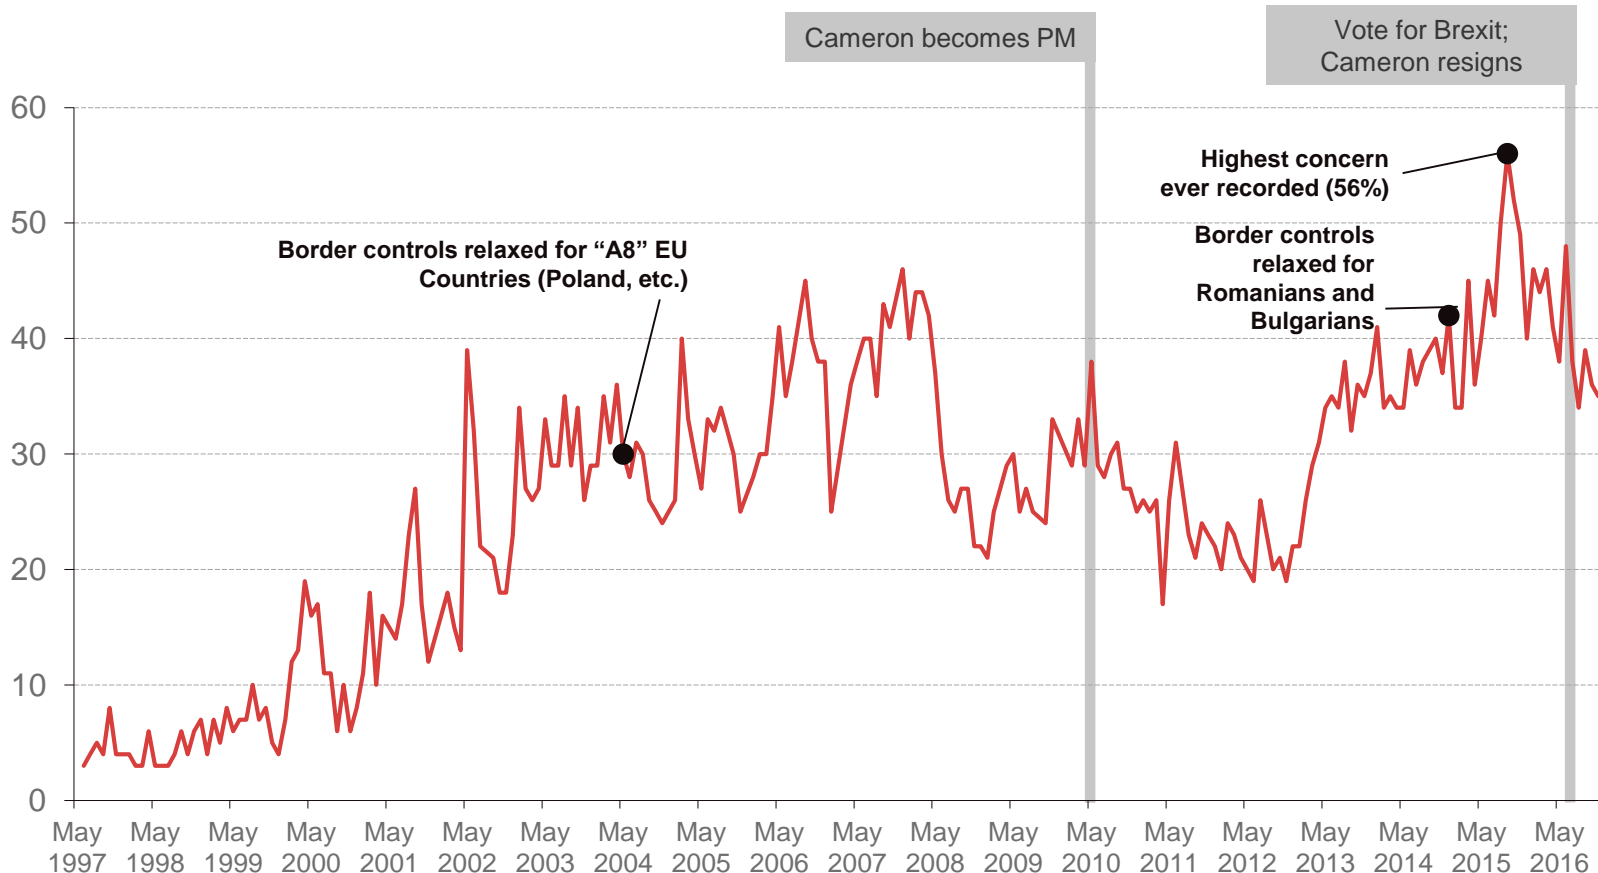

3

Top mentions %

Base: 1,028 British adults 18+, 2nd December 2016 – 15th January 2017

Source: Ipsos MORI Issues Index

Issues Facing Britain: Long Term Trends

What do you see as the most/other important issues facing Britain today?

4

Base: representative sample of c.1,000 British adults age 18+ each month, interviewed face-to-face in home

Source: Ipsos MORI Issues Index

Issues Facing Britain: Immigration / Immigrants

What do you see as the most/other important issues facing Britain today?

5

Base: representative sample of c.1,000 British adults age 18+ each month, interviewed face-to-face in home
NB Until Sept 2014 the code was race relations/immigration/immigrants

Source: Ipsos MORI Issues Index