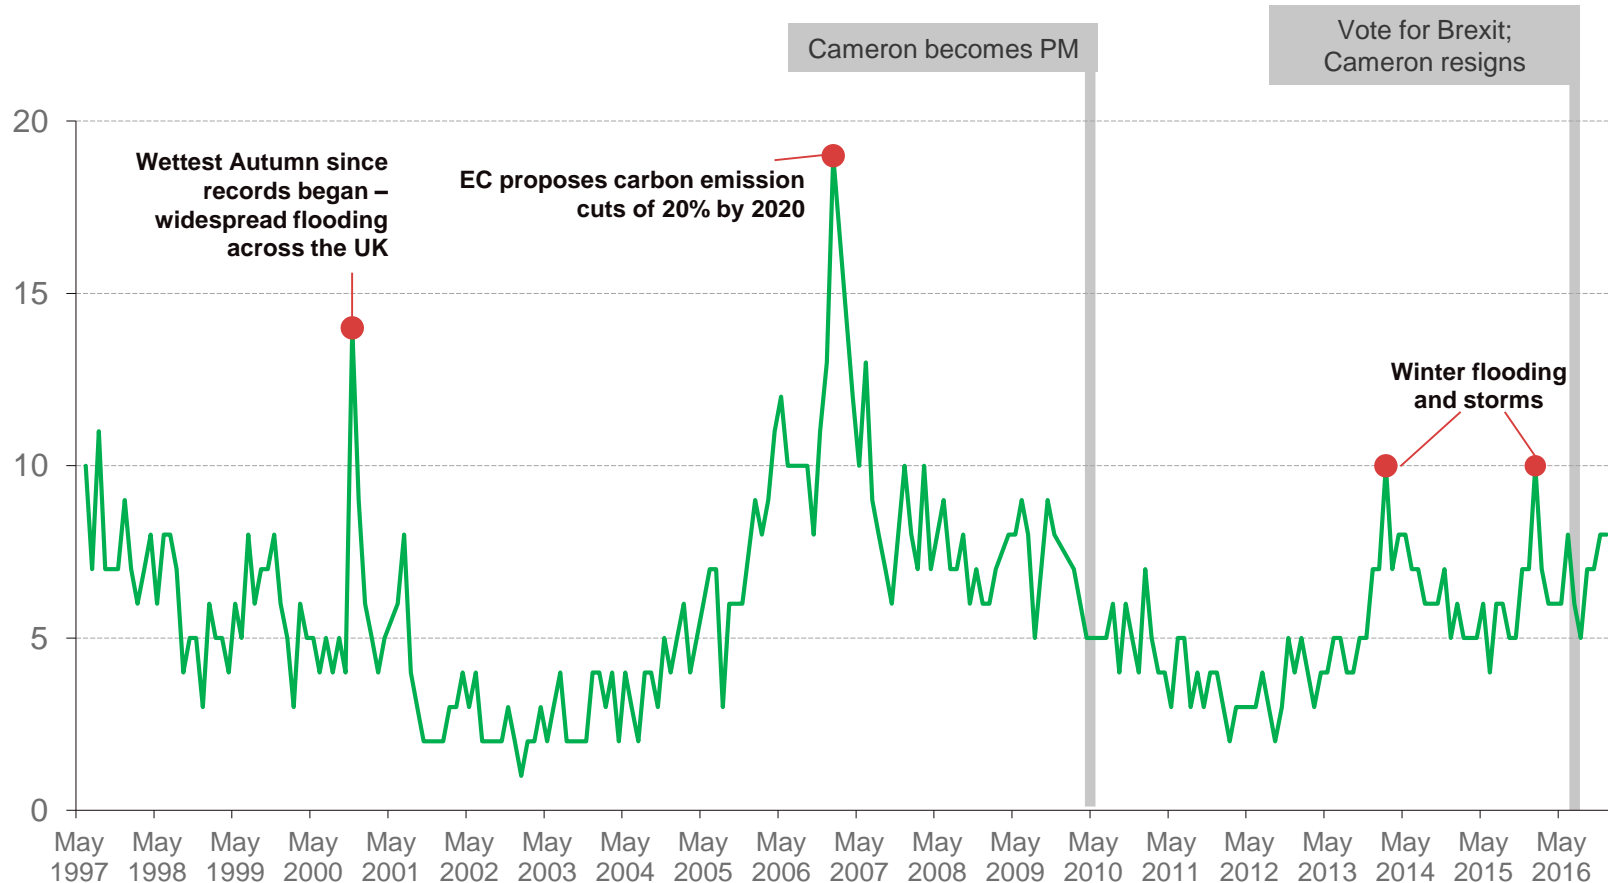

Issues Facing Britain: Pollution / Environment

What do you see as the most/other important issues facing Britain today?

17

Base: representative sample of c.1,000 British adults age 18+ each month, interviewed face-to-face in home

Source: Ipsos MORI Issues Index