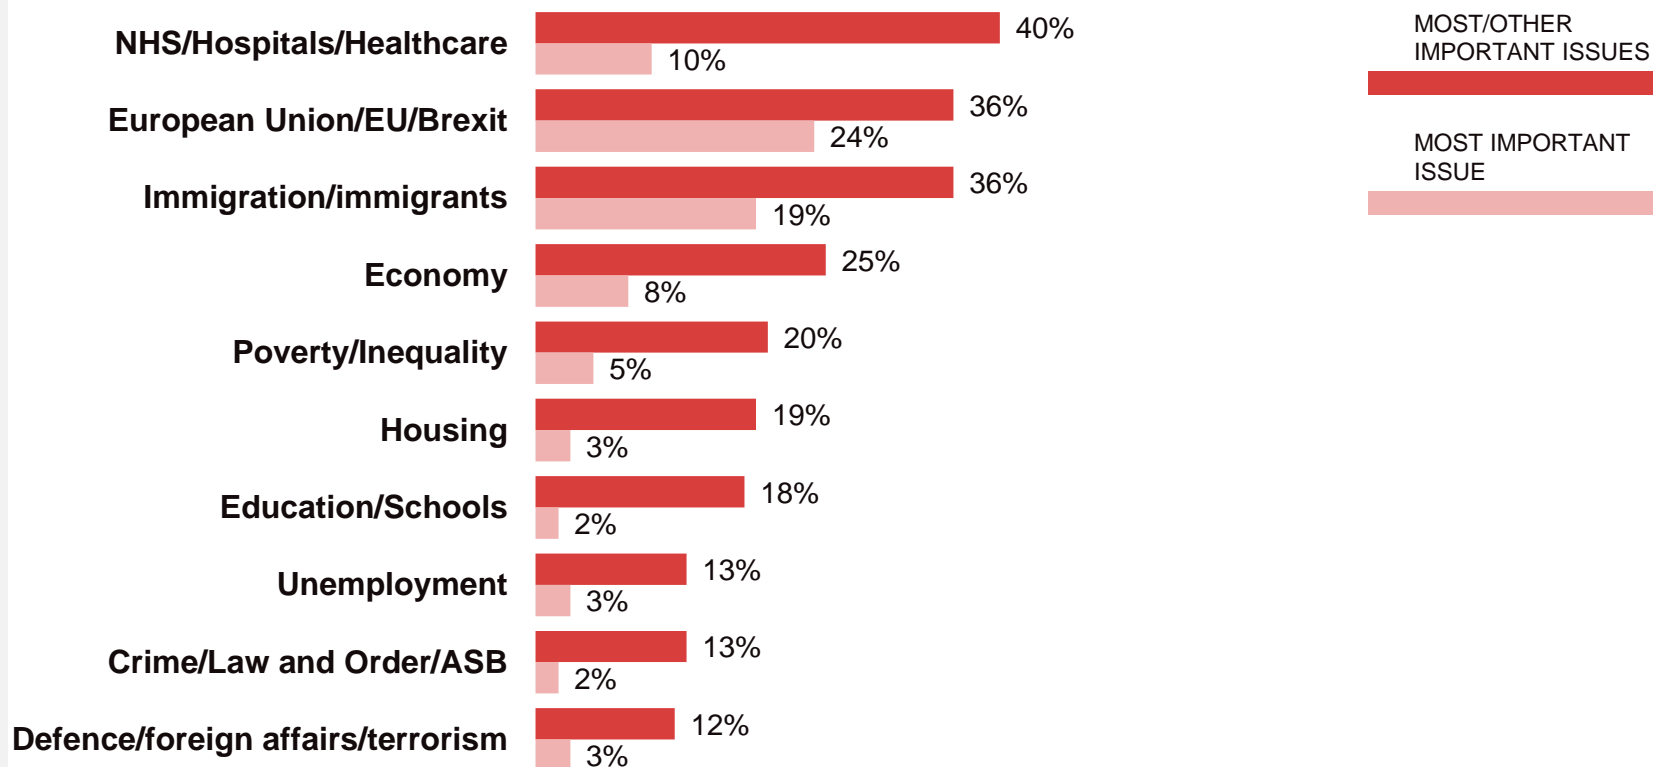

2

Top mentions %

Change since Nov:

Base: 1,028 British adults 18+, 2nd December 2016 – 15th January 2017

Source: Ipsos MORI Issues Index

Issues Facing Britain

What do you see as the most/other important issues facing Britain today?

3

Top mentions %

Base: 1,028 British adults 18+, 2nd December 2016 – 15th January 2017

Source: Ipsos MORI Issues Index

Issues Facing Britain: Long Term Trends

What do you see as the most/other important issues facing Britain today?

4

Base: representative sample of c.1,000 British adults age 18+ each month, interviewed face-to-face in home

Source: Ipsos MORI Issues Index

Issues Facing Britain: Immigration / Immigrants

What do you see as the most/other important issues facing Britain today?