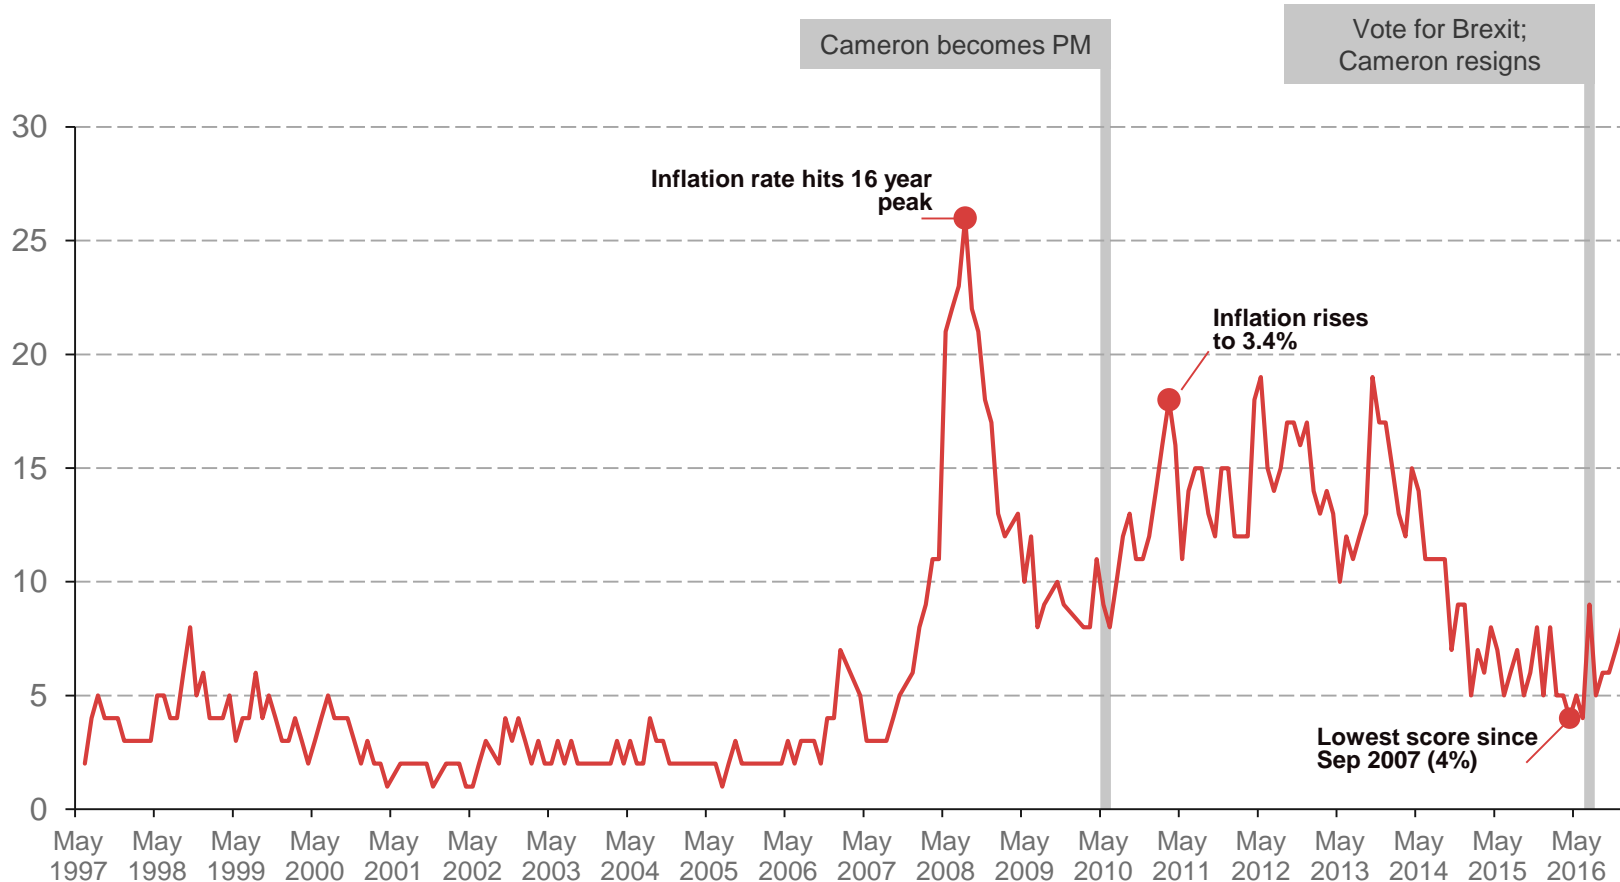

Source: Ipsos MORI Issues Index

Issues Facing Britain: Poverty/inequality

What do you see as the most/other important issues facing Britain today?

13

Base: representative sample of c.1,000 British adults age 18+ each month, interviewed face-to-face in home

Source: Ipsos MORI Issues Index

Issues Facing Britain: Inflation/Prices

What do you see as the most/other important issues facing Britain today?

14

Base: representative sample of c.1,000 British adults age 18+ each month, interviewed face-to-face in home