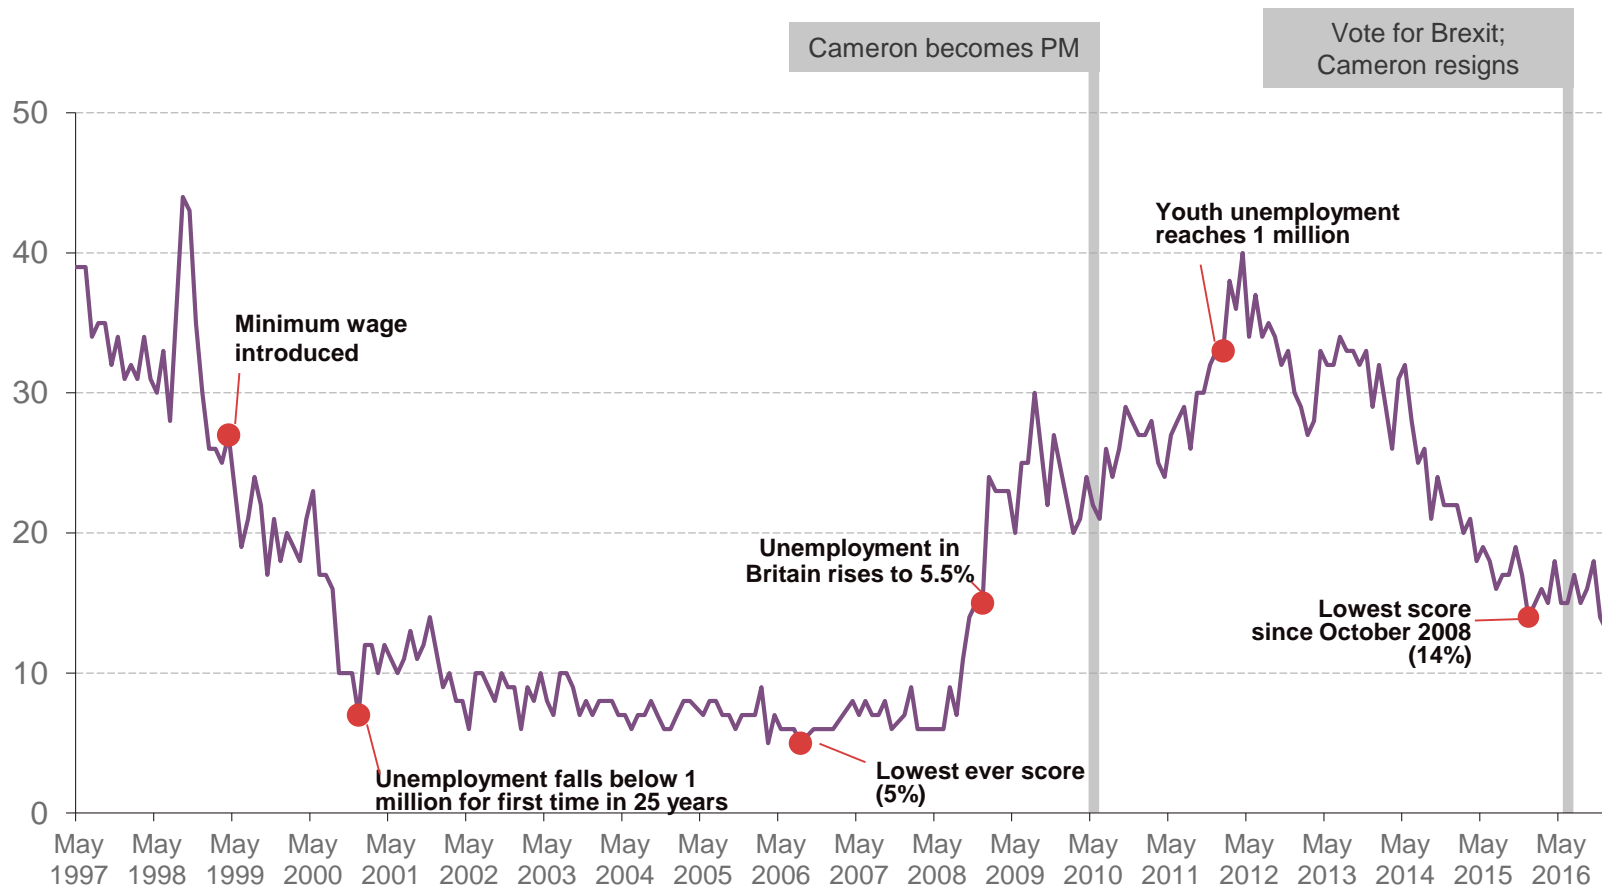

Source: Ipsos MORI Issues Index

Issues Facing Britain: Economy / Economic situation

What do you see as the most/other important issues facing Britain today?

Base: representative sample of c.1,000 British adults age 18+ each month, interviewed face-to-face in home

Source: Ipsos MORI Issues Index

Issues Facing Britain: Unemployment / Factory closure / Lack of industry

What do you see as the most/other important issues facing Britain today?

Base: representative sample of c.1,000 British adults age 18+ each month, interviewed face-to-face in home