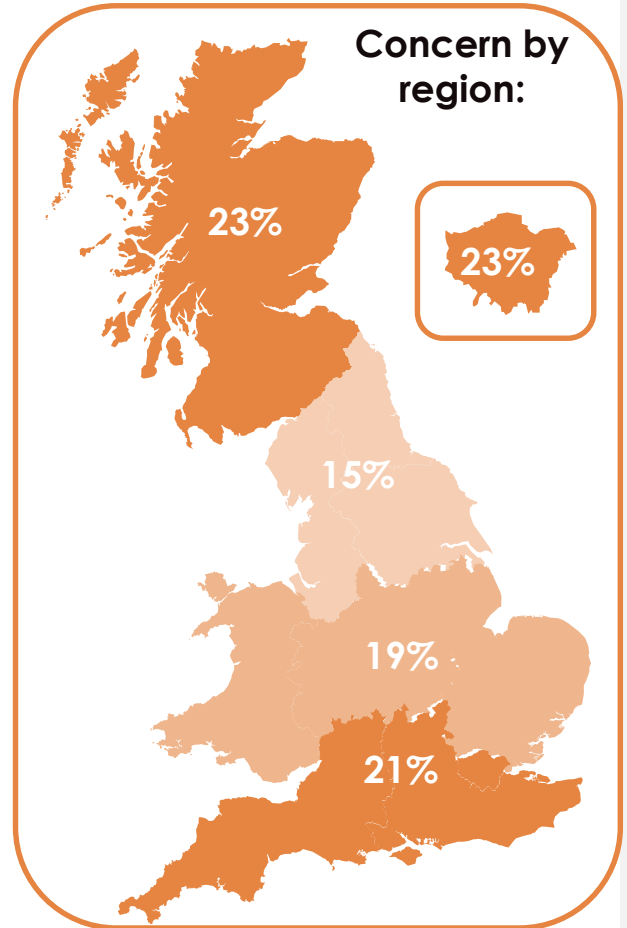

Source: Ipsos MORI Issues Index

Brexit is the most important issue for all ages in social grades ABC1; for C2DE it is immigration

What do you see as the most/other important issues facing Britain today?
 Top three issues by age and social grade

Concern about the NHS by subgroups

What do you see as the most/other important issues facing Britain today? EU/Europe/Brexit

Concern about the NHS by key demographic groups:

Concern by region:

Concern about the NHS by age group:

Base: 1,028 British adults 18+, 2nd December 2016 – 15th January 2017

Ipsos MORI Issues Index

Concern about Poverty/Inequality by subgroups

What do you see as the most/other important issues facing Britain today? Poverty/Inequality

Concern about Poverty/Inequality by key demographic group:

Concern by region:

Concern about Poverty/Inequality by age group:

Base: 1,028 British adults 18+, 2nd December 2016 – 15th January 2017

Ipsos MORI Issues Index