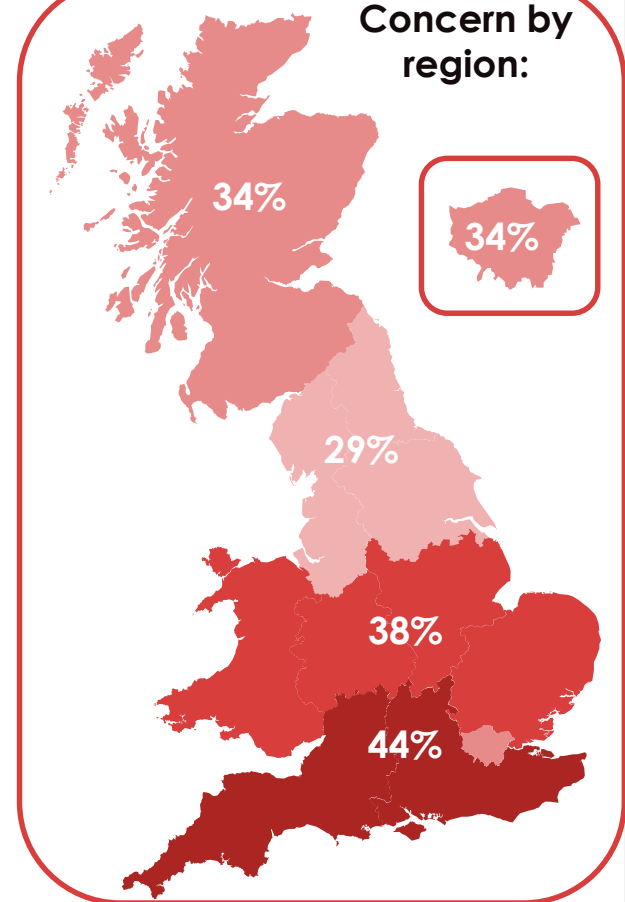

Source: Ipsos MORI Issues Index

Brexit is the most important issue for all ages in social grades ABC1; for C2DE it is immigration

What do you see as the most/other important issues facing Britain today?
 Top three issues by age and social grade

Base: 1,028 British adults 18+, 2nd December 2016 – 15th January 2017

Source: Ipsos MORI Issues Index

Concern about EU/Brexit by subgroups

What do you see as the most/other important issues facing Britain today? EU/Europe/Brexit

Concern about the EU/Brexit by key demographic groups:

Concern by region:

Concern about the EU/Brexit by age group:

Base: 1,028 British adults 18+, 2nd December 2016 – 15th January 2017

Ipsos MORI Issues Index

Concern about the NHS by subgroups

What do you see as the most/other important issues facing Britain today? EU/Europe/Brexit

Concern about the NHS by key demographic groups:

Concern by region:

Concern about the NHS by age group: