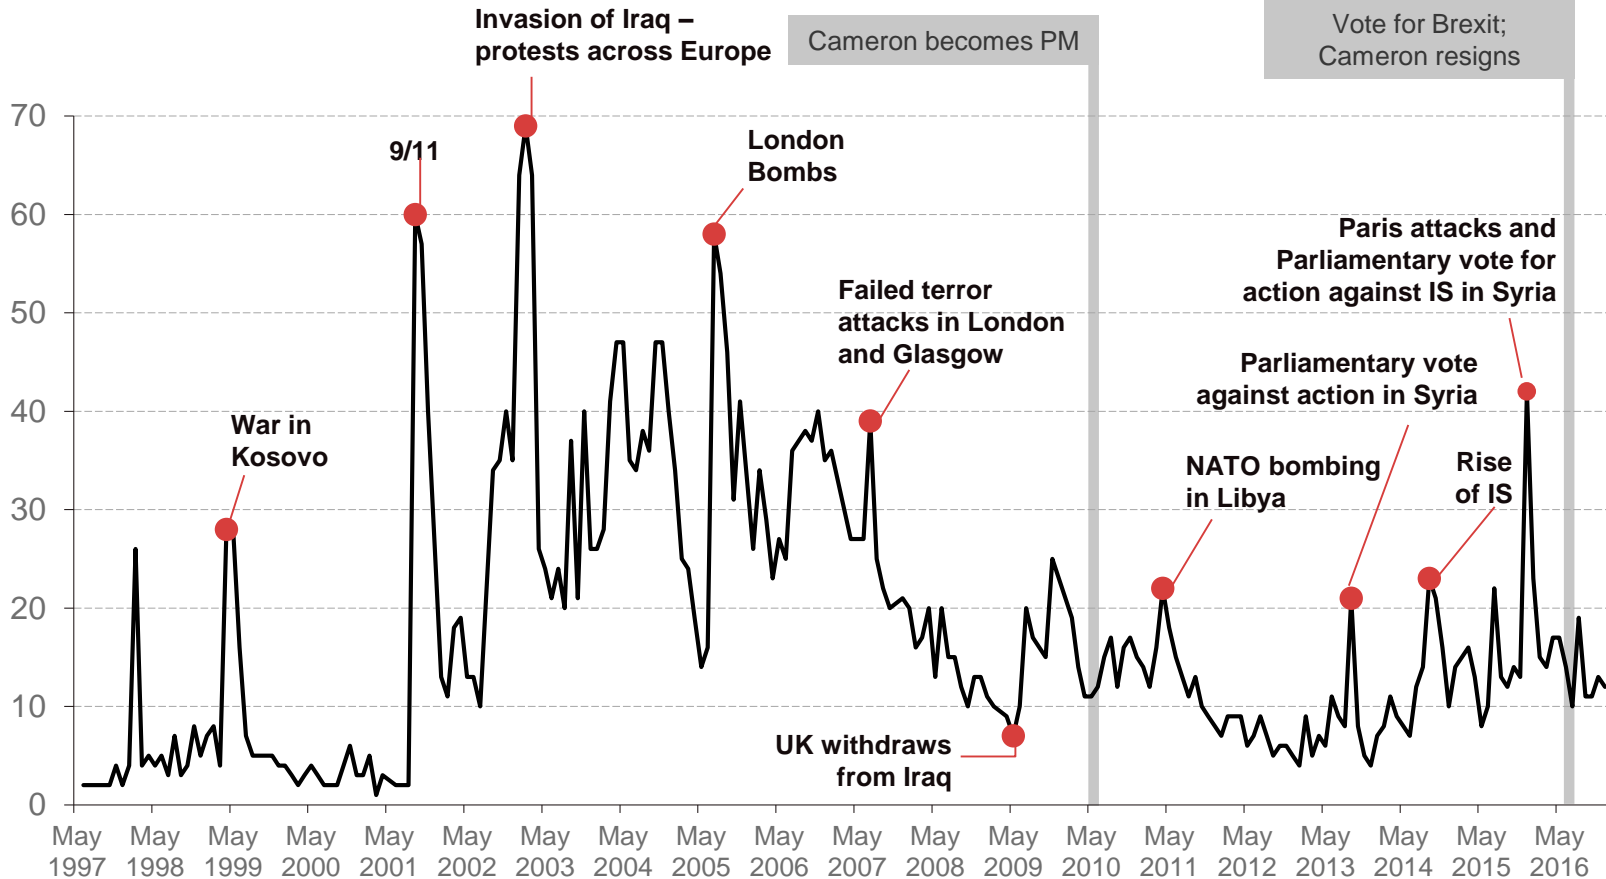

Issues Facing Britain: Defence / Foreign Affairs / International terrorism

What do you see as the most/other important issues facing Britain today?

12

Base: representative sample of c.1,000 British adults age 18+ each month, interviewed face-to-face in home

Source: Ipsos MORI Issues Index