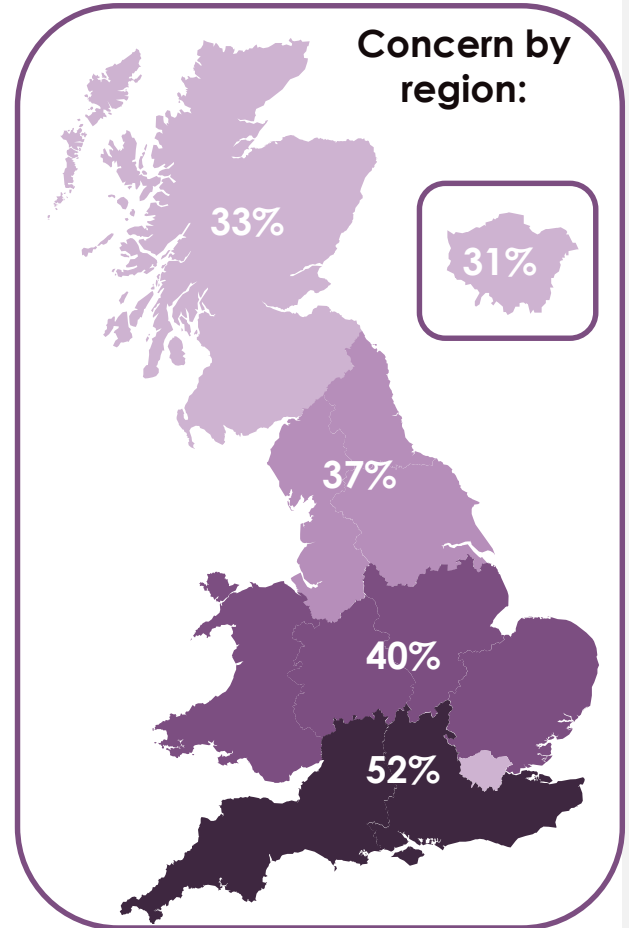

Source: Ipsos MORI Issues Index

Brexit is the most important issue for all ages in social grades ABC1; for C2DE it is immigration

What do you see as the most/other important issues facing Britain today?
 Top three issues by age and social grade

Base: 1,028 British adults 18+, 2nd December 2016 – 15th January 2017

Source: Ipsos MORI Issues Index

Concern about EU/Brexit by subgroups

What do you see as the most/other important issues facing Britain today? EU/Europe/Brexit

Concern about the EU/Brexit by key demographic groups:

Concern by region:

Concern about the EU/Brexit by age group:

Base: 1,028 British adults 18+, 2nd December 2016 – 15th January 2017

Ipsos MORI Issues Index

Concern about the NHS by subgroups

What do you see as the most/other important issues facing Britain today? EU/Europe/Brexit

Concern about the NHS by key demographic groups:

Concern by region:

Concern about the NHS by age group: