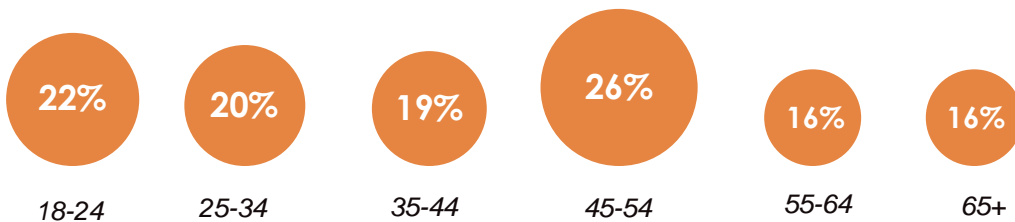

Concern about the EU/Brexit by key demographic groups:

Concern by region:

Concern about the EU/Brexit by age group:

Base: 1,028 British adults 18+, 2nd December 2016 – 15th January 2017

Ipsos MORI Issues Index

Base: 1,028 British adults 18+, 2nd December 2016 – 15th January 2017

Ipsos MORI Issues Index

Concern about Poverty/Inequality by subgroups

What do you see as the most/other important issues facing Britain today? Poverty/Inequality

Concern about Poverty/Inequality by key demographic group:

Concern by region:

Concern about Poverty/Inequality by age group:

Base: 1,028 British adults 18+, 2nd December 2016 – 15th January 2017

Ipsos MORI Issues Index