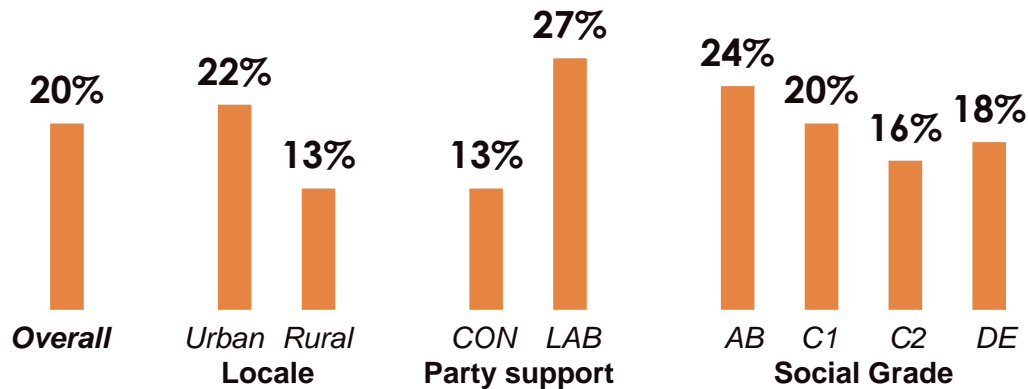

Concern about the EU/Brexit by key demographic groups:

Concern by region:

Concern about the EU/Brexit by age group:

Base: 1,028 British adults 18+, 2nd December 2016 – 15th January 2017

Ipsos MORI Issues Index

Concern about the NHS by subgroups

What do you see as the most/other important issues facing Britain today? EU/Europe/Brexit

Concern about the NHS by key demographic groups:

Concern by region:

Concern about the NHS by age group:

Base: 1,028 British adults 18+, 2nd December 2016 – 15th January 2017

Ipsos MORI Issues Index

Concern about Poverty/Inequality by subgroups

What do you see as the most/other important issues facing Britain today? Poverty/Inequality

Concern about Poverty/Inequality by key demographic group:

Concern by region:

Concern about Poverty/Inequality by age group:

Base: 1,028 British adults 18+, 2nd December 2016 – 15th January 2017

Ipsos MORI Issues Index