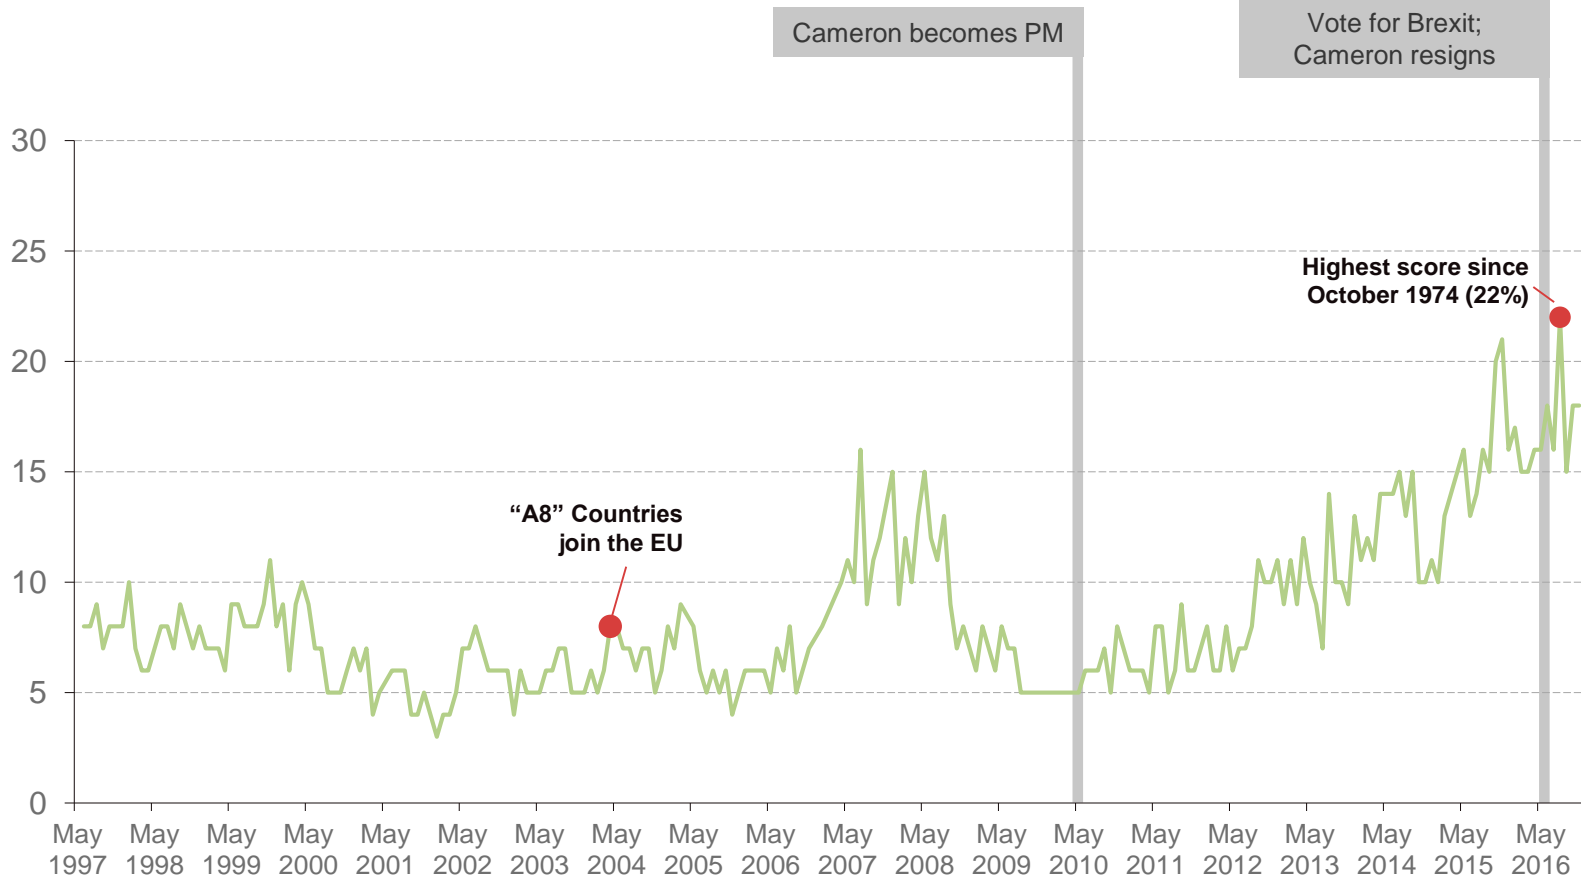

Source: Ipsos MORI Issues Index

Issues Facing Britain: Poverty/inequality

What do you see as the most/other important issues facing Britain today?

13

Base: representative sample of c.1,000 British adults age 18+ each month, interviewed face-to-face in home

Source: Ipsos MORI Issues Index

Issues Facing Britain: Inflation/Prices

What do you see as the most/other important issues facing Britain today?

14

Base: representative sample of c.1,000 British adults age 18+ each month, interviewed face-to-face in home

Source: Ipsos MORI Issues Index

Issues Facing Britain: Housing

What do you see as the most/other important issues facing Britain today?

15

Base: representative sample of c.1,000 British adults age 18+ each month, interviewed face-to-face in home