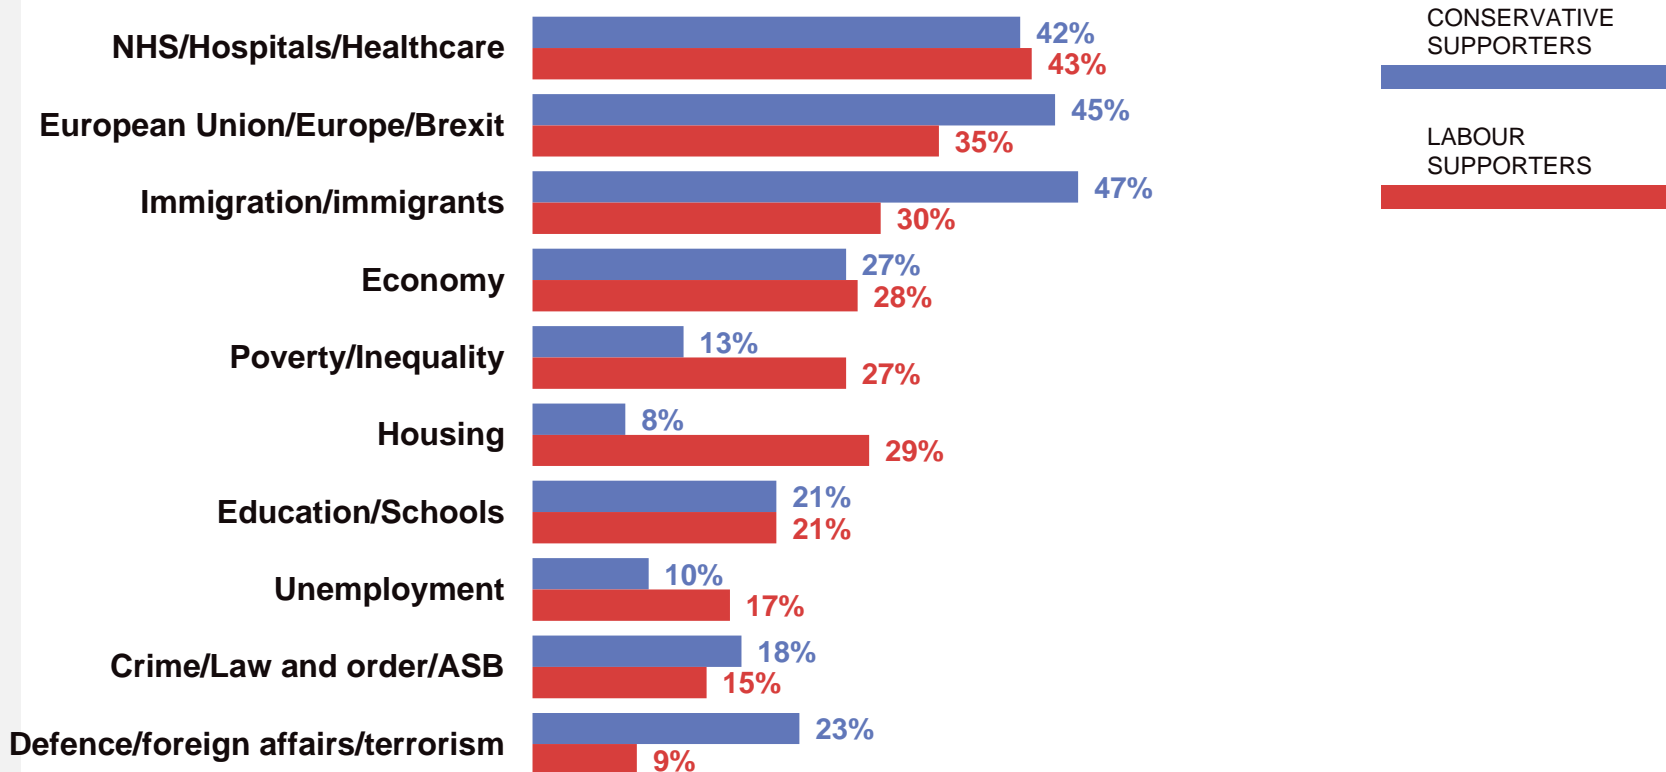

Source: Ipsos MORI Issues Index

Issues Facing Britain: Pollution / Environment

What do you see as the most/other important issues facing Britain today?

17

Base: representative sample of c.1,000 British adults age 18+ each month, interviewed face-to-face in home

Source: Ipsos MORI Issues Index

Issues Facing Britain: Low pay/minimum wage/fair wages

What do you see as the most/other important issues facing Britain today?

18

Base: representative sample of c.1,000 British adults age 18+ each month, interviewed face-to-face in home

Source: Ipsos MORI Issues Index

Top issues – concern by party support

What do you see as the most/other important issues facing Britain today?

19

Top mentions %

Base: 191 Conservative and 278 Labour supporters aged 18+, 2nd December 2016 – 15th January 2017

Source: Ipsos MORI Issues Index

Brexit is the most important issue for all ages in social grades ABC1; for C2DE it is immigration

What do you see as the most/other important issues facing Britain today?
 Top three issues by age and social grade