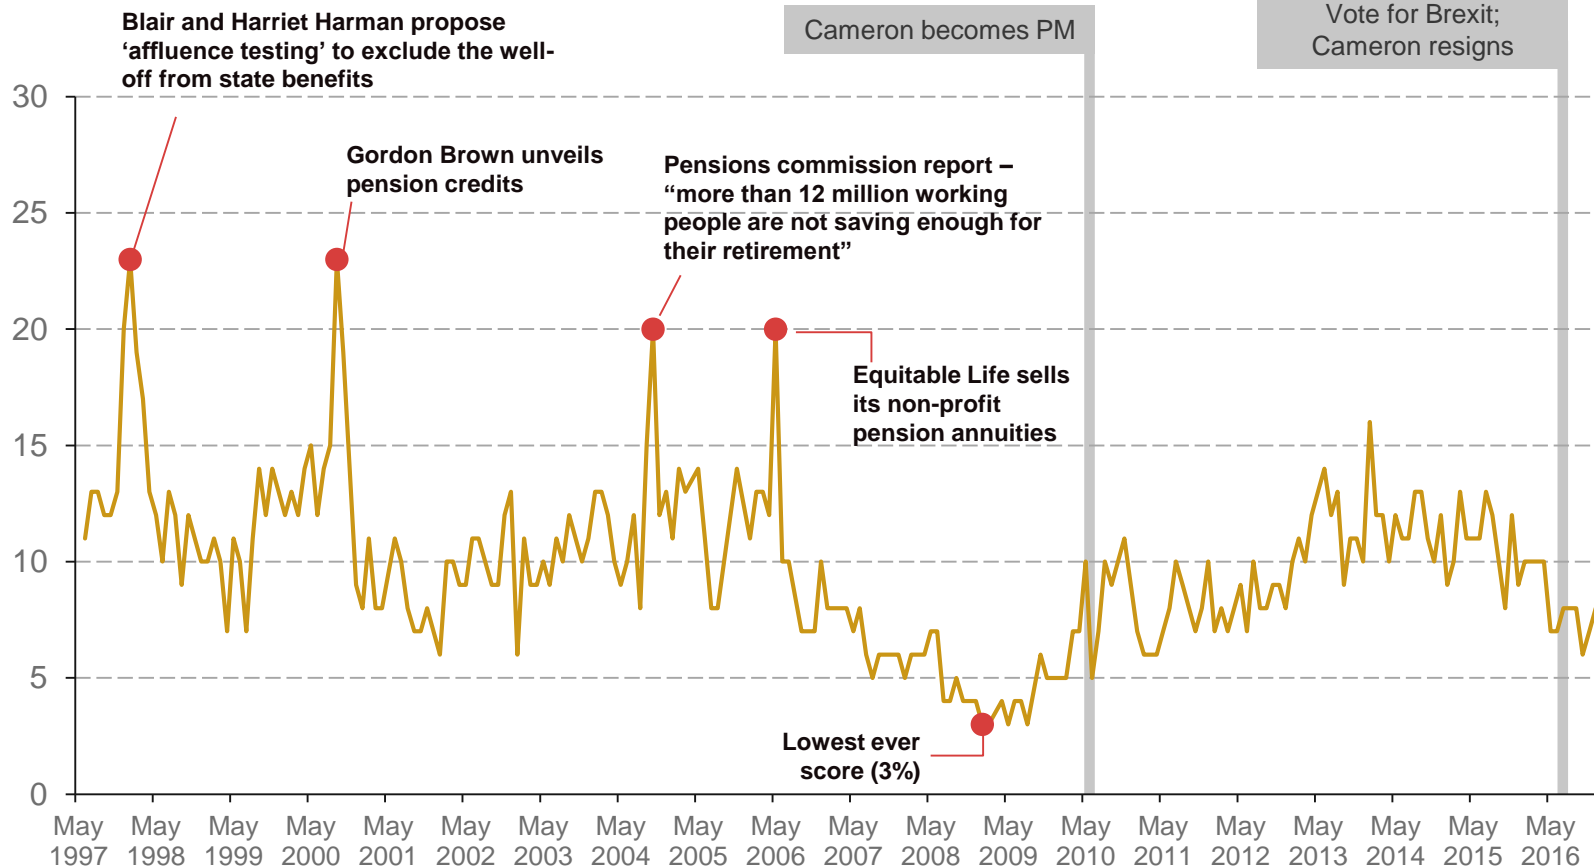

Source: Ipsos MORI Issues Index

Issues Facing Britain: Inflation/Prices

What do you see as the most/other important issues facing Britain today?

14

Base: representative sample of c.1,000 British adults age 18+ each month, interviewed face-to-face in home

Source: Ipsos MORI Issues Index

Issues Facing Britain: Housing

What do you see as the most/other important issues facing Britain today?

15

Base: representative sample of c.1,000 British adults age 18+ each month, interviewed face-to-face in home

Source: Ipsos MORI Issues Index

Issues Facing Britain: Pensions/Social Security/Benefits

What do you see as the most/other important issues facing Britain today?

Base: representative sample of c.1,000 British adults age 18+ each month, interviewed face-to-face in home