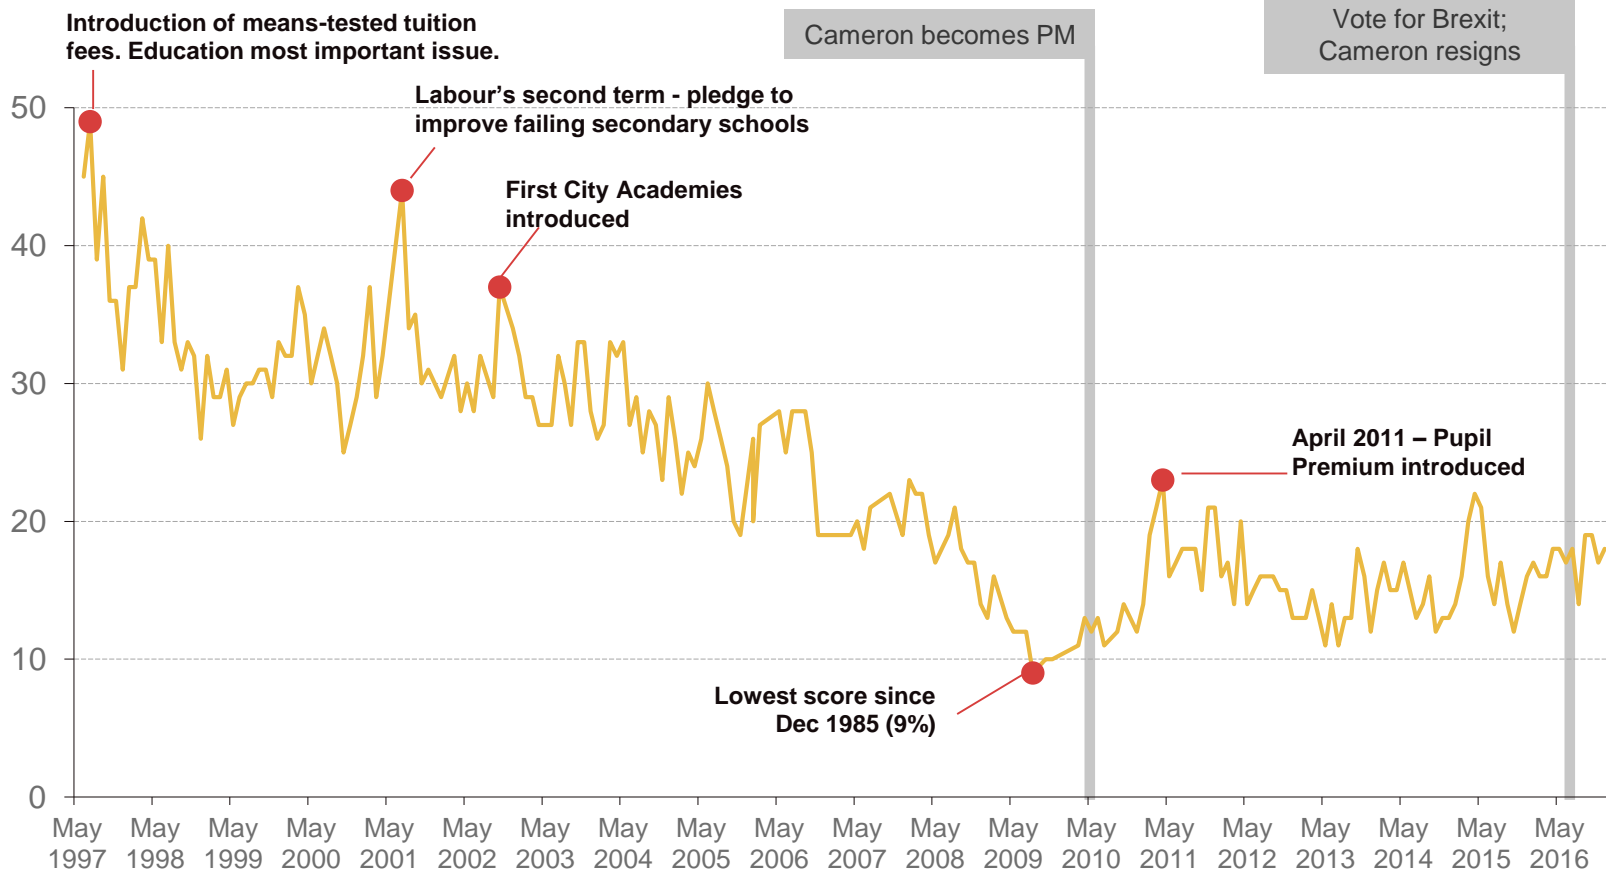

Issues Facing Britain: Education / Schools

What do you see as the most/other important issues facing Britain today?

11

Base: representative sample of c.1,000 British adults age 18+ each month, interviewed face-to-face in home

Source: Ipsos MORI Issues Index