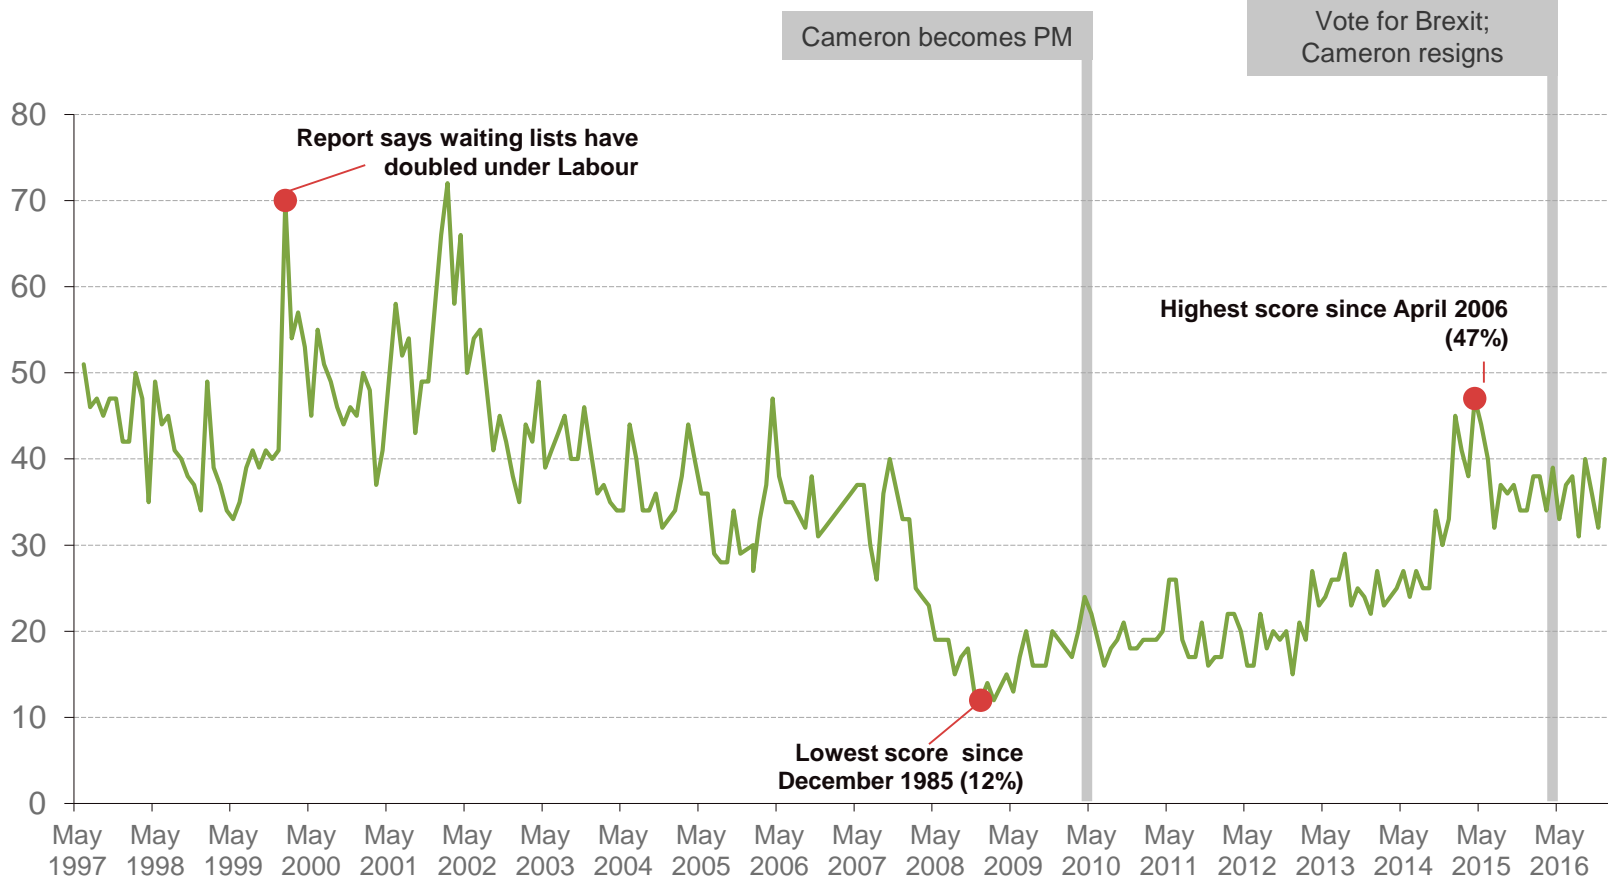

Issues Facing Britain: NHS / Hospitals / Healthcare

What do you see as the most/other important issues facing Britain today?

Base: representative sample of c.1,000 British adults age 18+ each month, interviewed face-to-face in home

Source: Ipsos MORI Issues Index