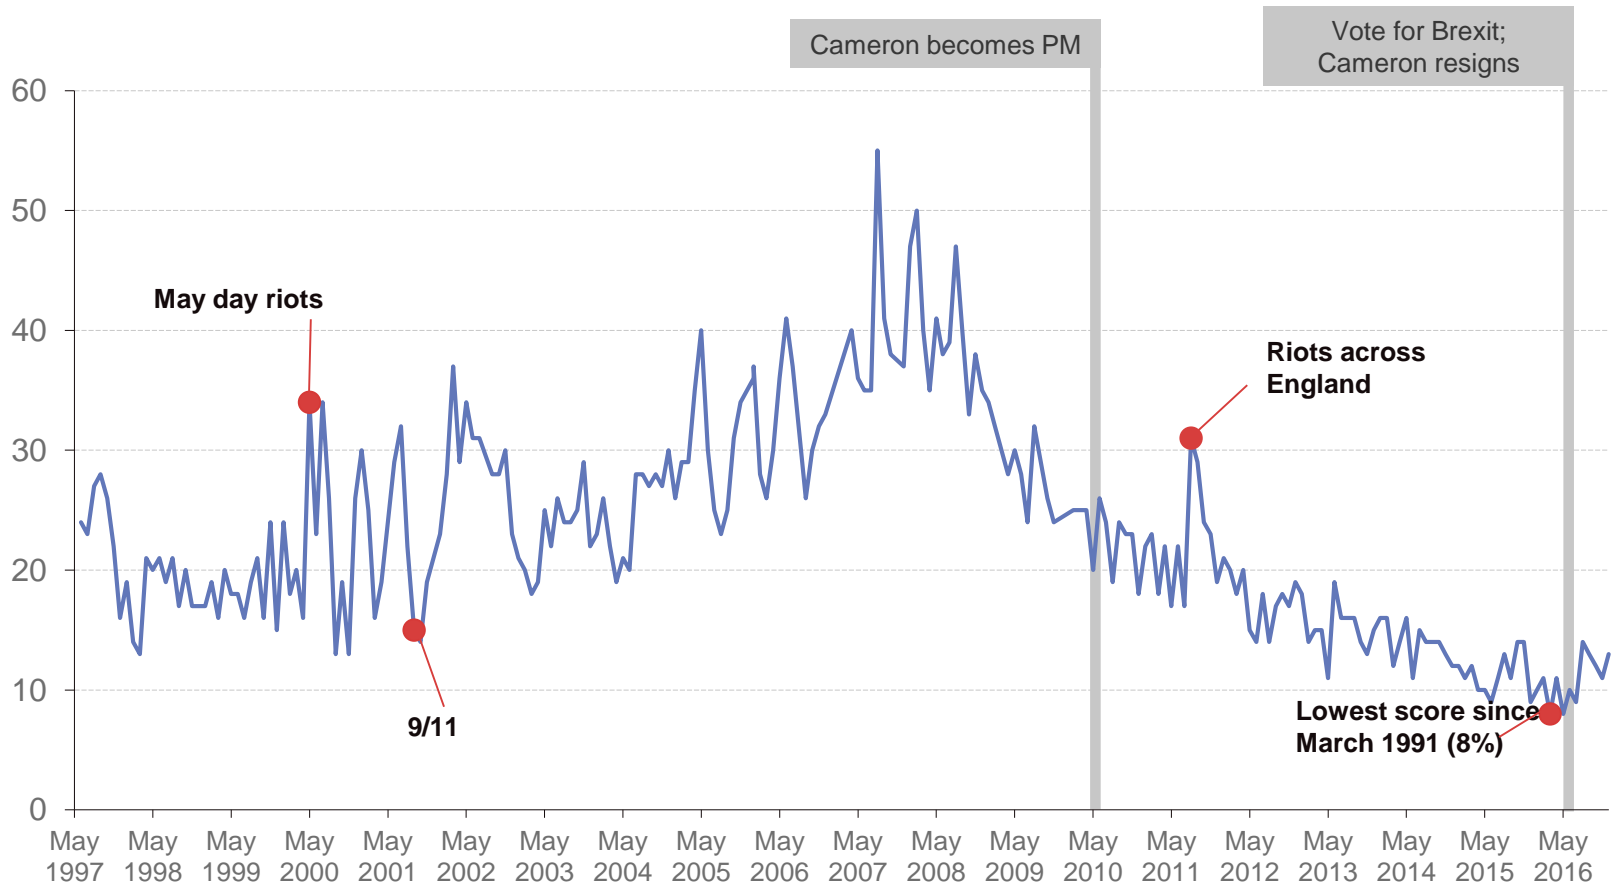

Issues Facing Britain: Crime / Law & Order / Violence / Vandalism / ASB

What do you see as the most/other important issues facing Britain today?

Base: representative sample of c.1,000 British adults age 18+ each month, interviewed face-to-face in home

Source: Ipsos MORI Issues Index