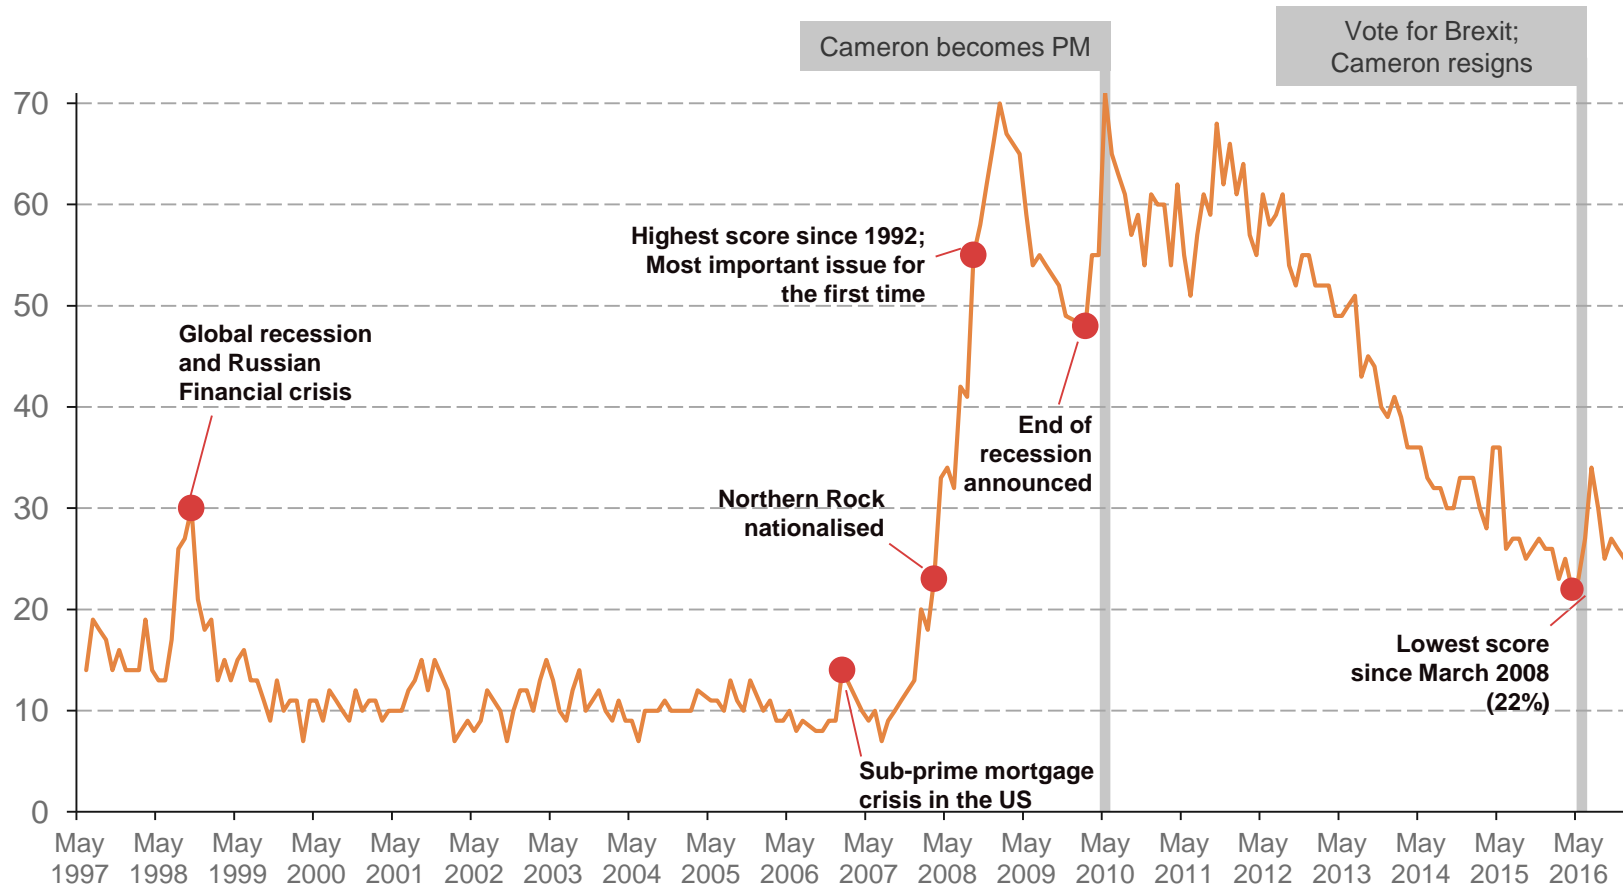

Source: Ipsos MORI Issues Index

Issues Facing Britain: Common Market / Europe / Euro / EU / Brexit

What do you see as the most/other important issues facing Britain today?

Base: representative sample of c.1,000 British adults age 18+ each month, interviewed face-to-face in home

Source: Ipsos MORI Issues Index

Issues Facing Britain: Economy / Economic situation

What do you see as the most/other important issues facing Britain today?

Base: representative sample of c.1,000 British adults age 18+ each month, interviewed face-to-face in home