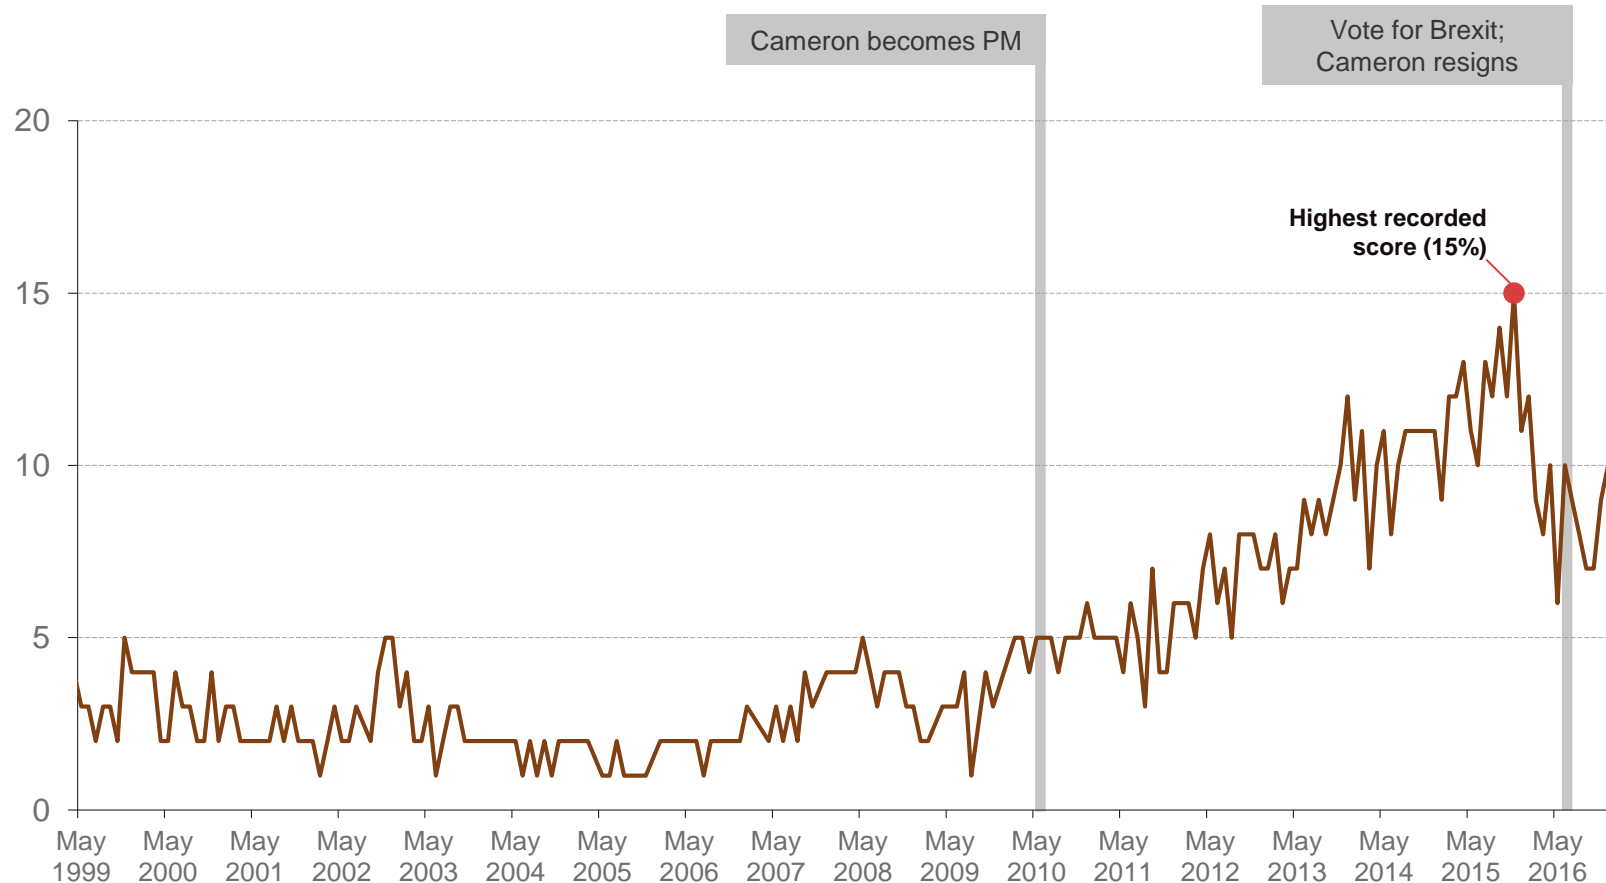

Source: Ipsos MORI Issues Index

Issues Facing Britain: Pollution / Environment

What do you see as the most/other important issues facing Britain today?

17

Base: representative sample of c.1,000 British adults age 18+ each month, interviewed face-to-face in home

Source: Ipsos MORI Issues Index

Issues Facing Britain: Low pay/minimum wage/fair wages

What do you see as the most/other important issues facing Britain today?

18

Base: representative sample of c.1,000 British adults age 18+ each month, interviewed face-to-face in home