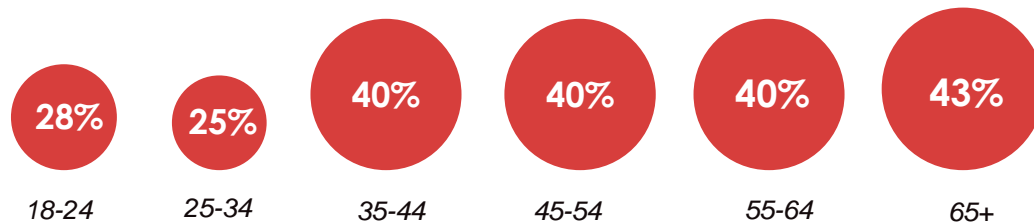

Source: Ipsos MORI Issues Index

Top issues – concern by party support

What do you see as the most/other important issues facing Britain today?

19

Top mentions %

Base: 191 Conservative and 278 Labour supporters aged 18+, 2nd December 2016 – 15th January 2017

Source: Ipsos MORI Issues Index

Brexit is the most important issue for all ages in social grades ABC1; for C2DE it is immigration

What do you see as the most/other important issues facing Britain today?
 Top three issues by age and social grade

Base: 1,028 British adults 18+, 2nd December 2016 – 15th January 2017

Source: Ipsos MORI Issues Index

Concern about EU/Brexit by subgroups

What do you see as the most/other important issues facing Britain today? EU/Europe/Brexit

Concern about the EU/Brexit by key demographic groups:

Concern by region:

Concern about the EU/Brexit by age group:

Base: 1,028 British adults 18+, 2nd December 2016 – 15th January 2017

Ipsos MORI Issues Index