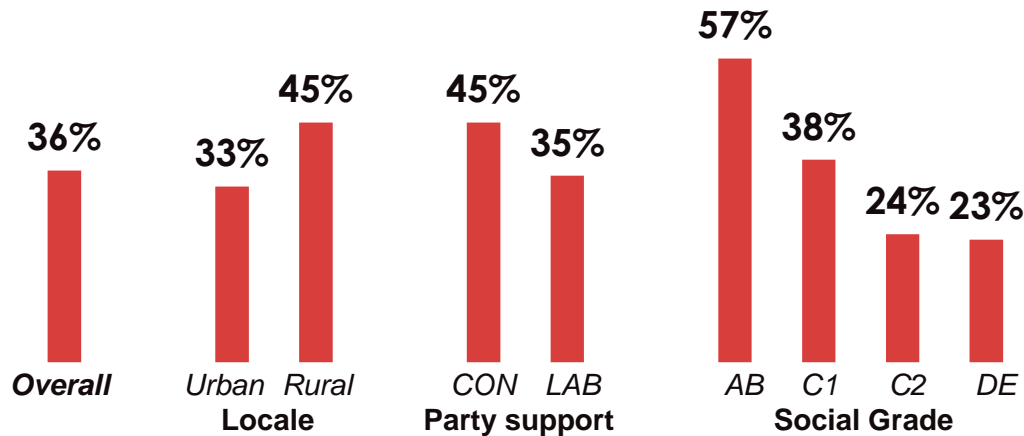

Source: Ipsos MORI Issues Index

Top issues – concern by party support

What do you see as the most/other important issues facing Britain today?

19

Top mentions %

Base: 191 Conservative and 278 Labour supporters aged 18+, 2nd December 2016 – 15th January 2017

Source: Ipsos MORI Issues Index

Brexit is the most important issue for all ages in social grades ABC1; for C2DE it is immigration

What do you see as the most/other important issues facing Britain today?
 Top three issues by age and social grade

Base: 1,028 British adults 18+, 2nd December 2016 – 15th January 2017

Source: Ipsos MORI Issues Index

Concern about EU/Brexit by subgroups

What do you see as the most/other important issues facing Britain today? EU/Europe/Brexit

Concern about the EU/Brexit by key demographic groups:

Concern by region:

Concern about the EU/Brexit by age group:

Base: 1,028 British adults 18+, 2nd December 2016 – 15th January 2017

Ipsos MORI Issues Index