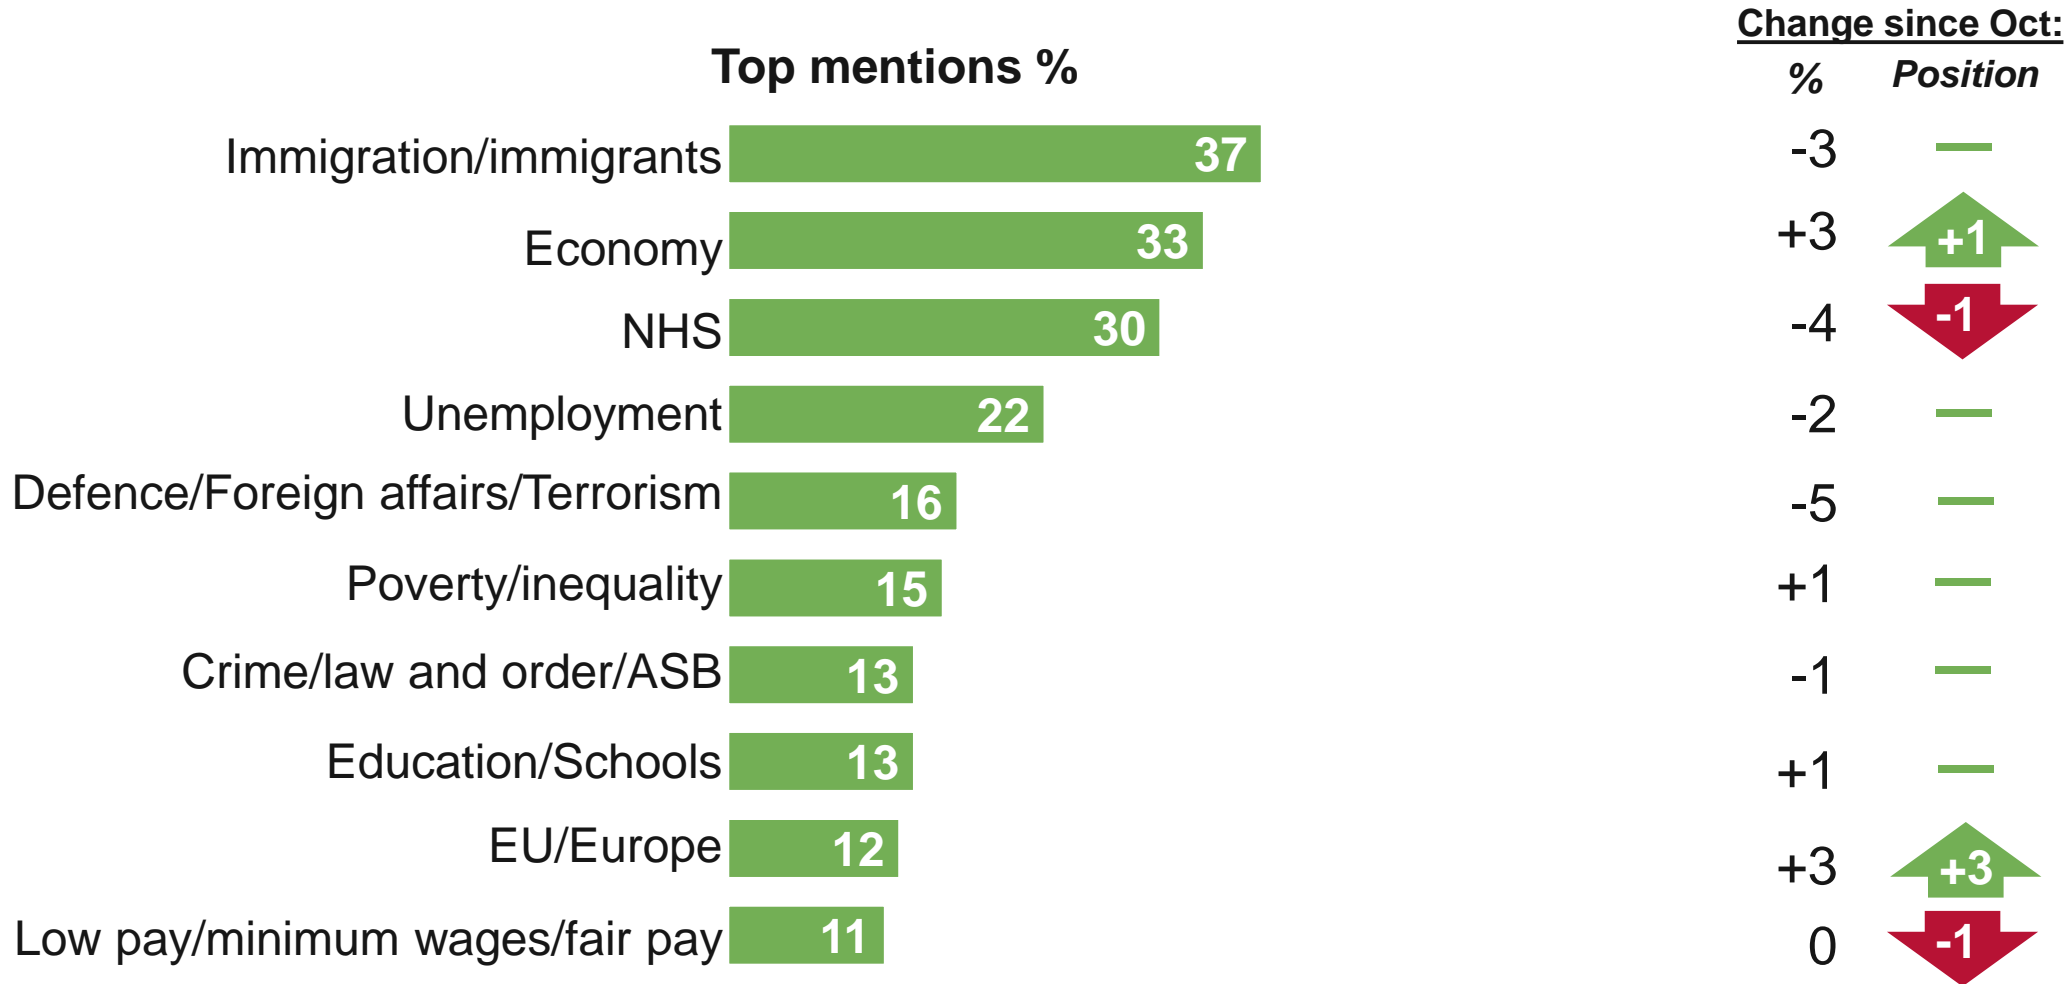

Ipsos MORI Issues Index

November 2014

Ipsos MORI

Contacts: Gideon.Skinner@ipsos.com
Jerry.Latter@ipsos.com
020 7347 3000

Issues Facing Britain: November

What do you see as the most/other important issues facing Britain today?

Base: 1,015 British adults 18+, 7th – 17th November 2014

Source: Ipsos MORI Issues Index

Issues Facing Britain: Long Term Trends

What do you see as the most/other important issues facing Britain today?

Base: representative sample of c.1,000 British adults age 18+ each month, interviewed face-to-face in home

Source: Ipsos MORI Issues Index

Issues Facing Britain: Economy / Economic situation

What do you see as the most/other important issues facing Britain today?

Cameron becomes PM

Base: representative sample of c.1,000 British adults age 18+ each month, interviewed face-to-face in home