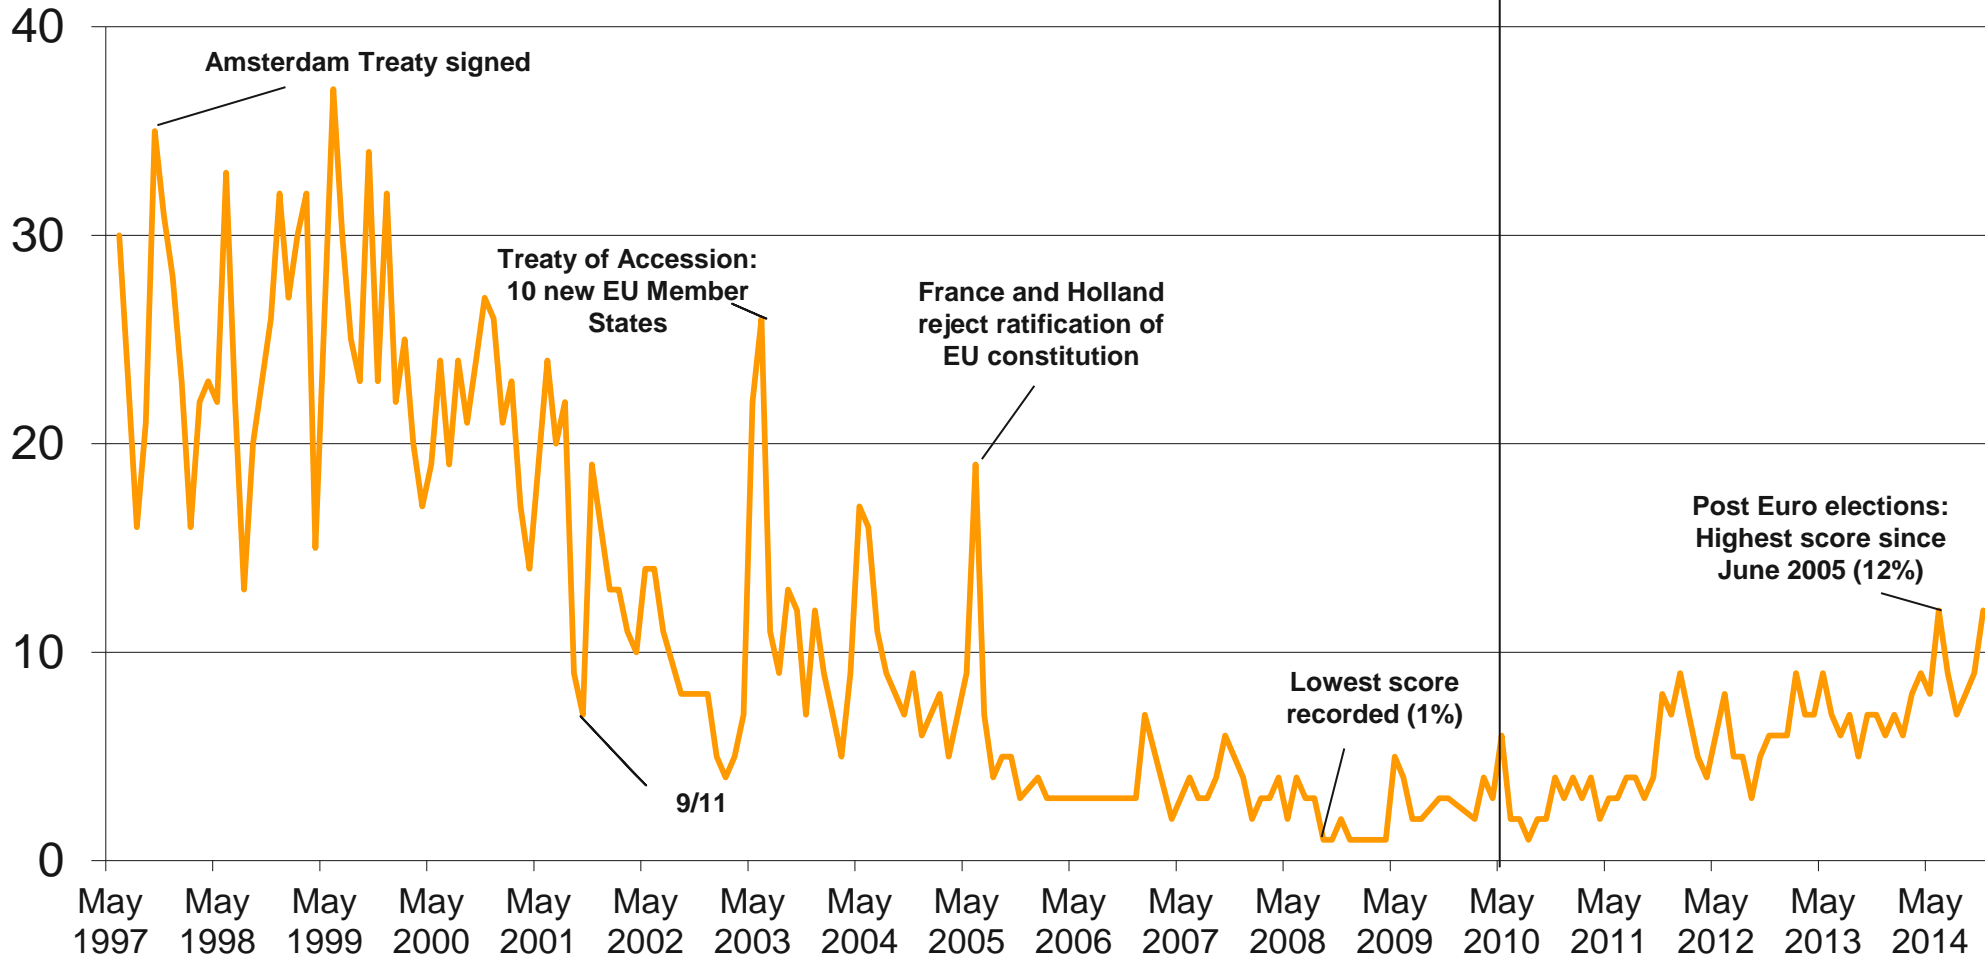

Issues Facing Britain: Common Market / Europe / Euro / EU

What do you see as the most/other important issues facing Britain today?

Cameron becomes
PM

Base: representative sample of c.1,000 British adults age 18+ each month, interviewed face-to-face in home

Source: Ipsos MORI Issues Index