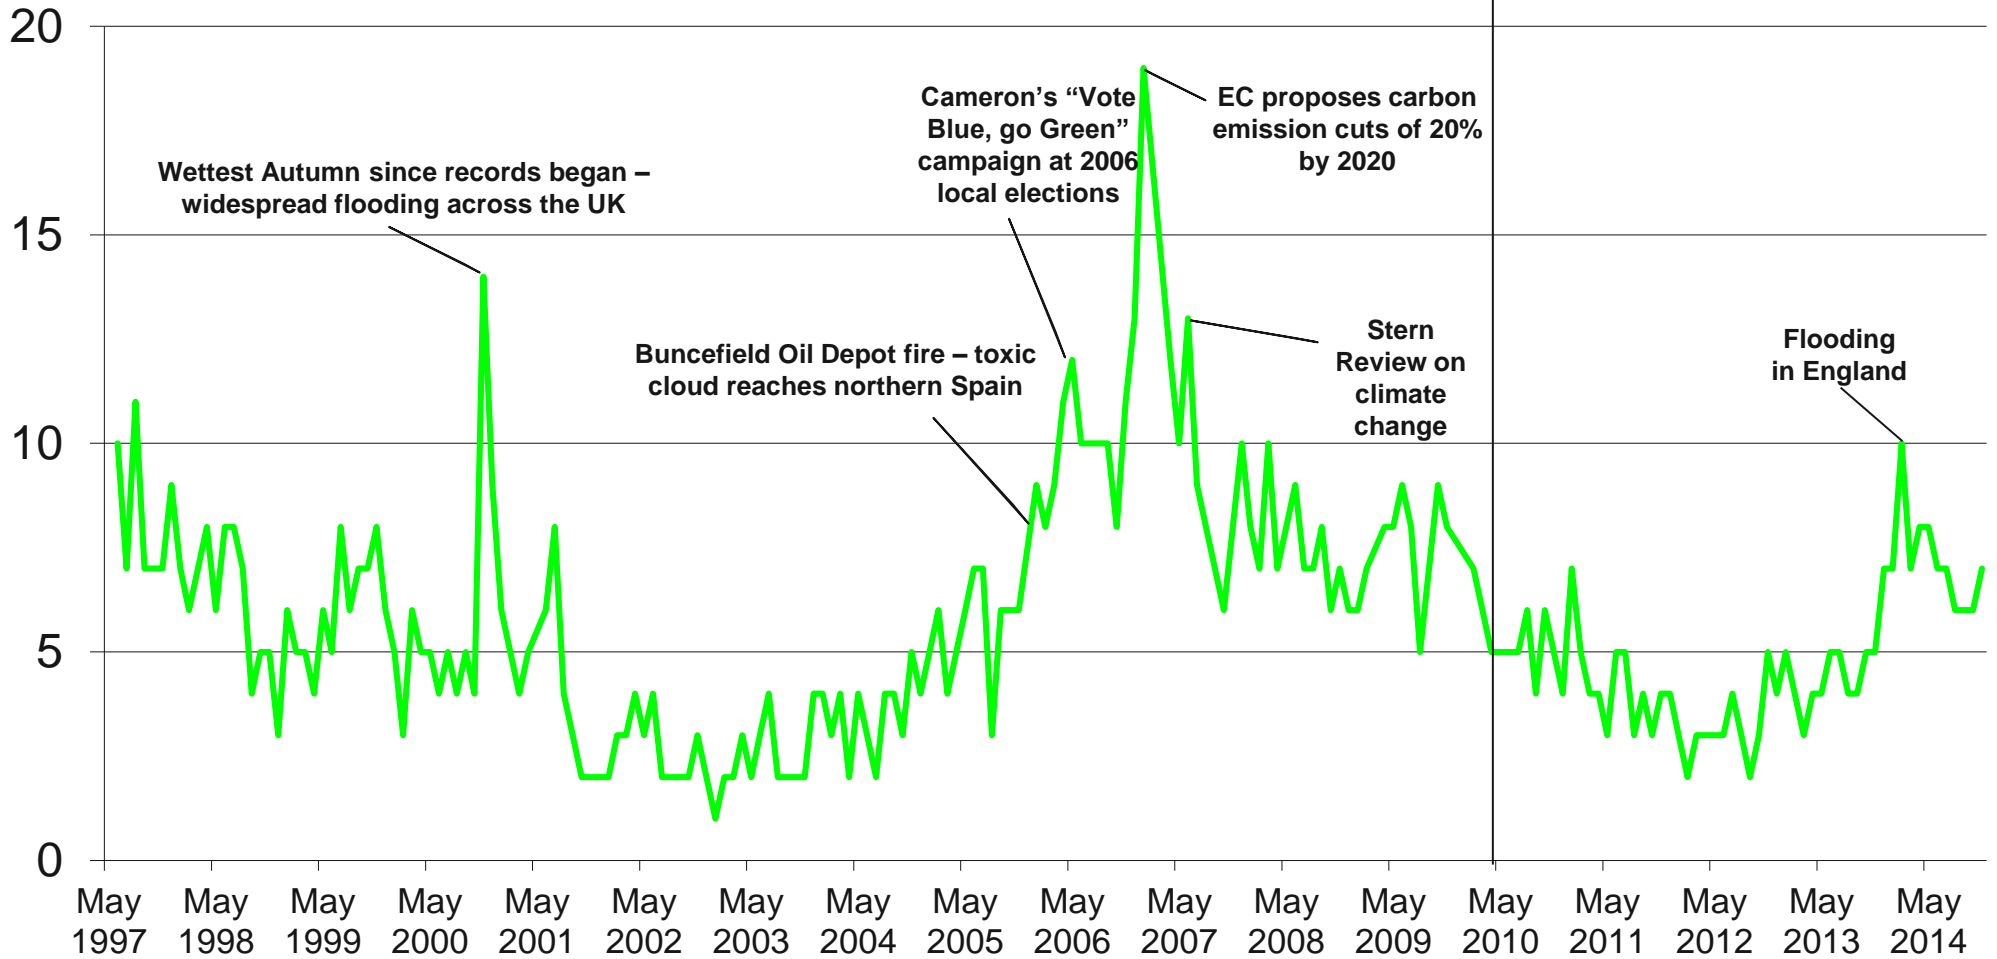

Issues Facing Britain: Pollution / Environment

What do you see as the most/other important issues facing Britain today?

Cameron becomes PM

Base: representative sample of c.1,000 British adults age 18+ each month, interviewed face-to-face in home

Source: Ipsos MORI Issues Index