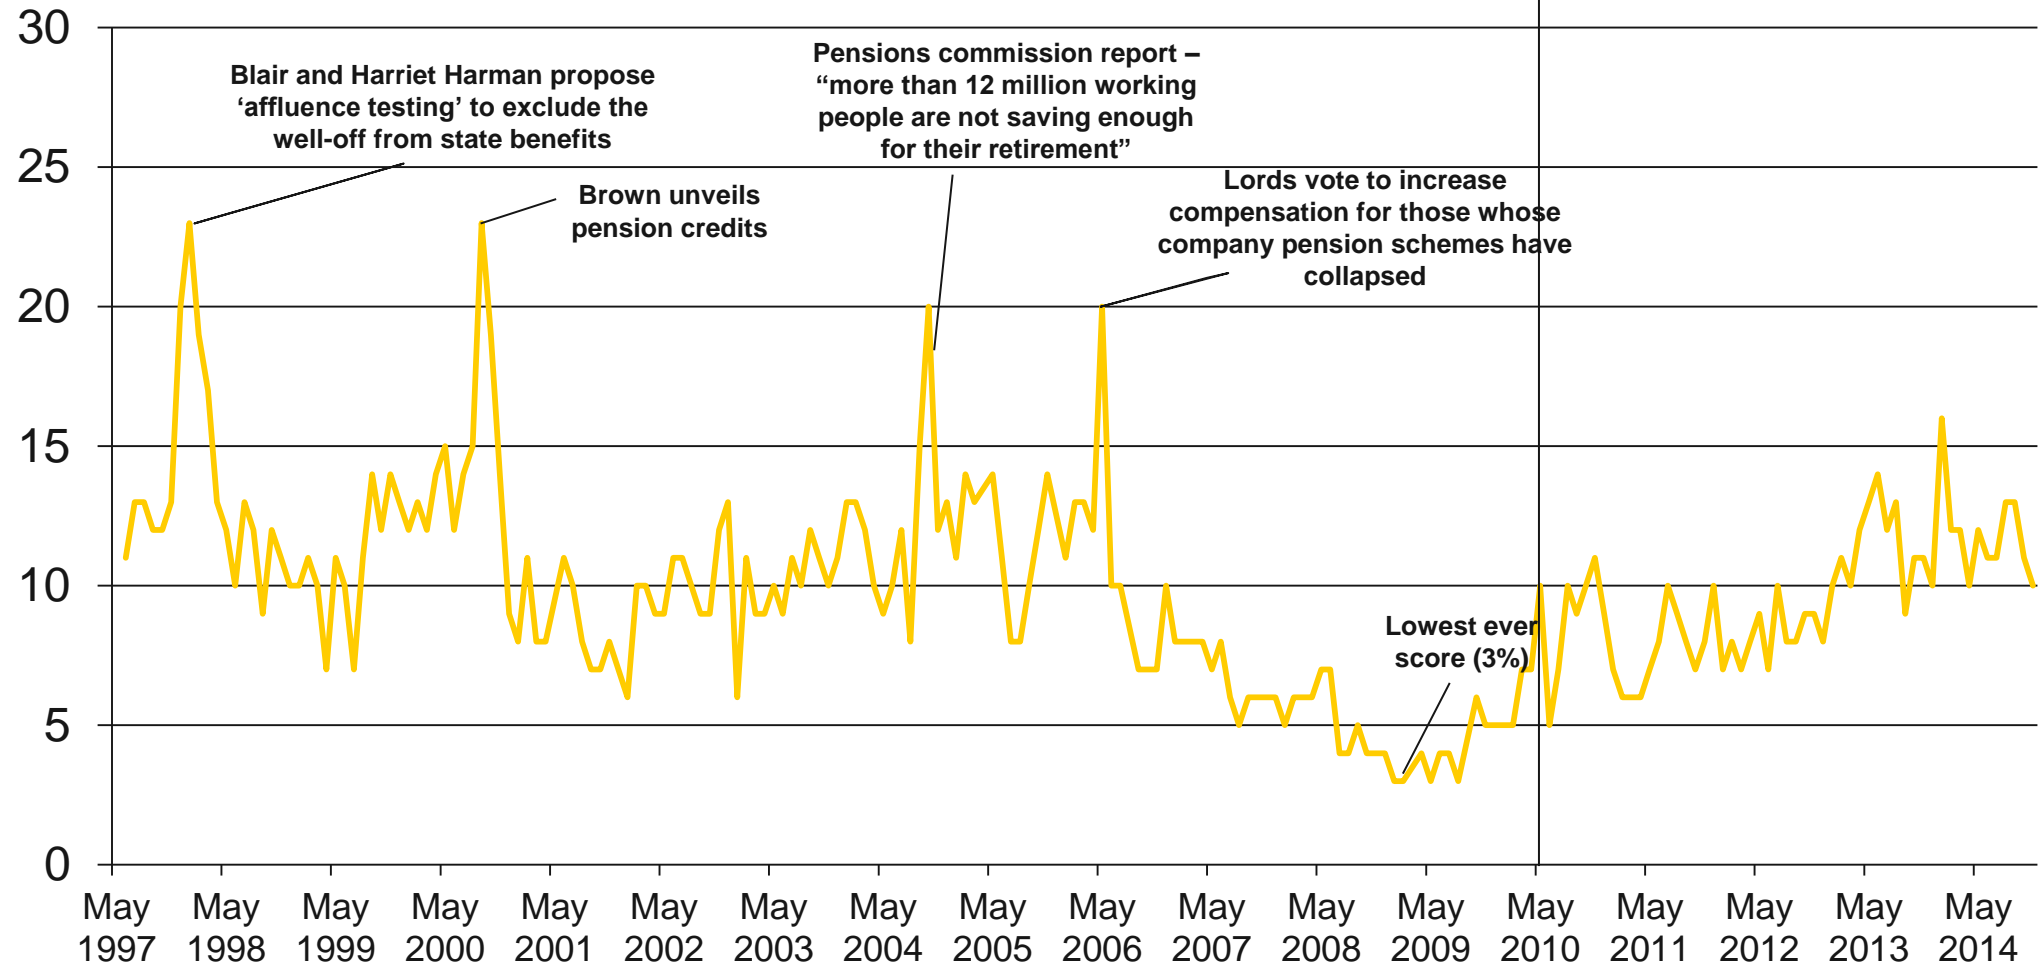

Source: Ipsos MORI Issues Index

Issues Facing Britain: Inflation/Prices

What do you see as the most/other important issues facing Britain today?

Cameron becomes PM

Base: representative sample of c.1,000 British adults age 18+ each month, interviewed face-to-face in home

Source: Ipsos MORI Issues Index

Issues Facing Britain: Housing

What do you see as the most/other important issues facing Britain today?

Cameron becomes PM

Base: representative sample of c.1,000 British adults age 18+ each month, interviewed face-to-face in home

Source: Ipsos MORI Issues Index

Issues Facing Britain: Pensions/Benefits/Social security

What do you see as the most/other important issues facing Britain today?

Cameron becomes PM

Base: representative sample of c.1,000 British adults age 18+ each month, interviewed face-to-face in home