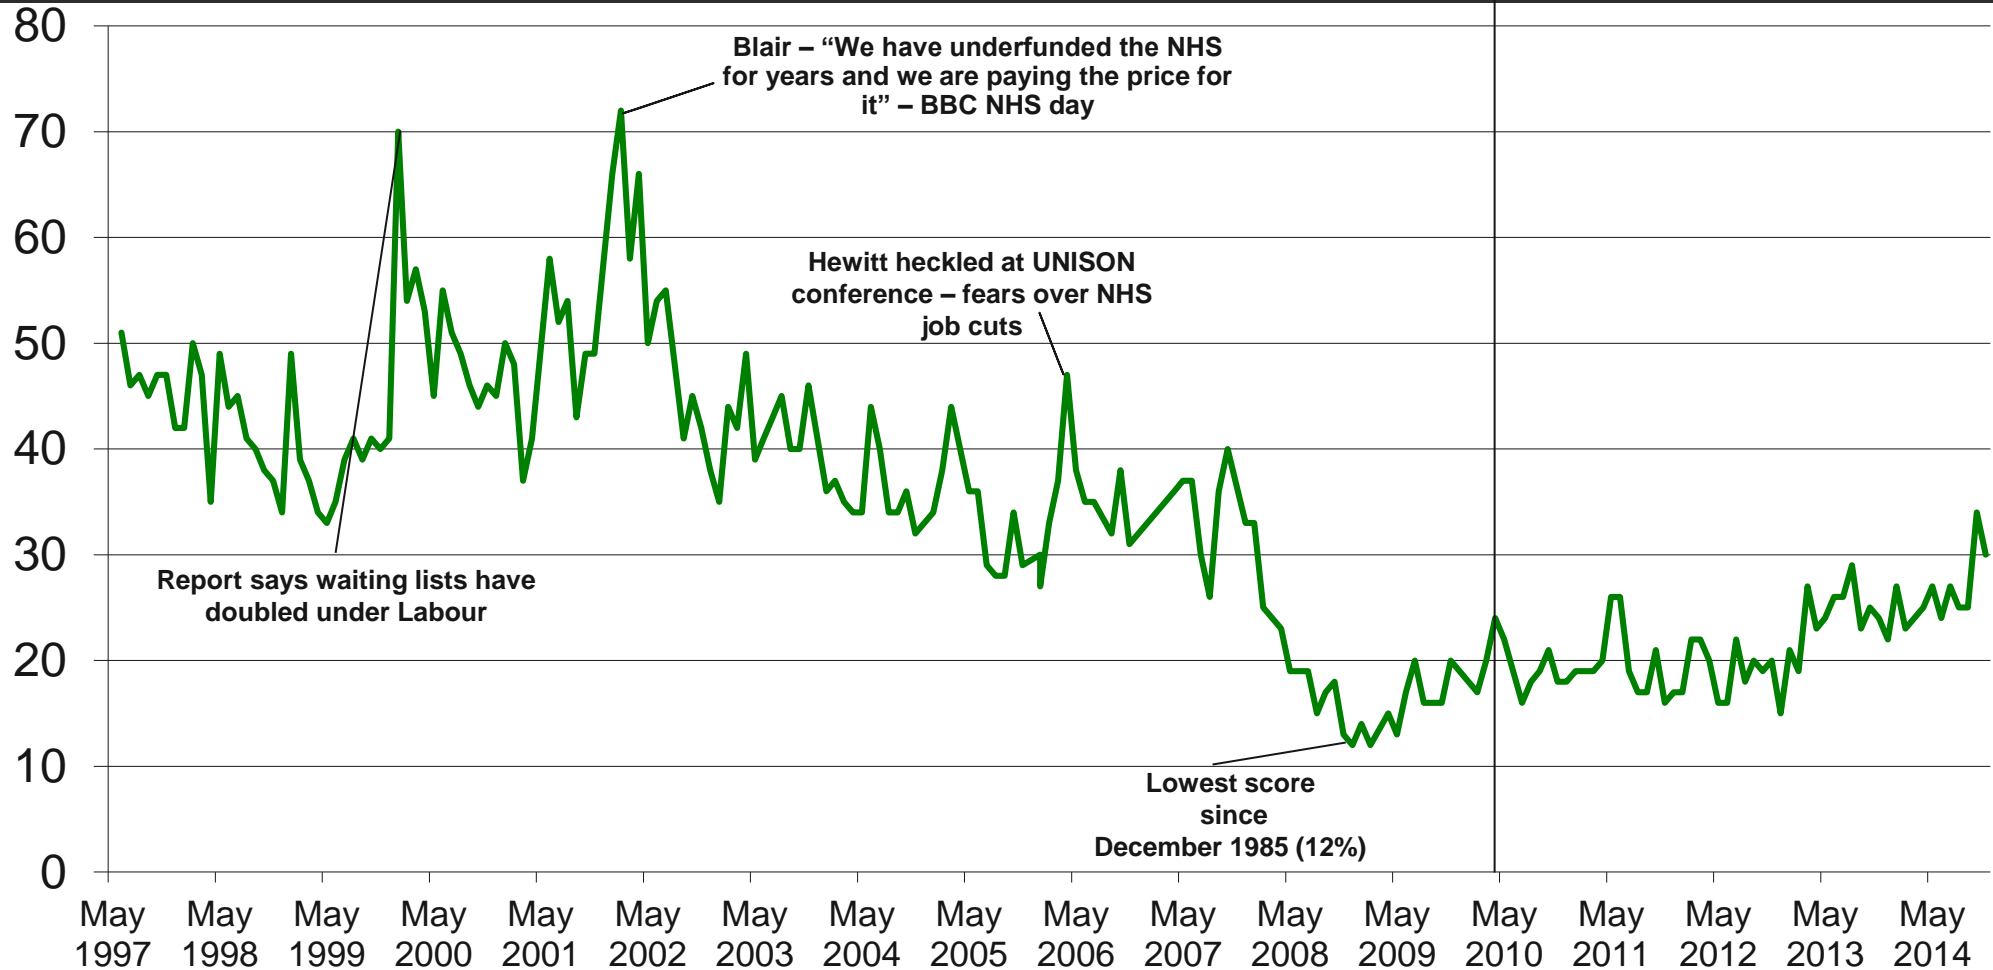

Issues Facing Britain: NHS / Hospitals / Healthcare

What do you see as the most/other important issues facing Britain today?

Cameron becomes PM

Base: representative sample of c.1,000 British adults age 18+ each month, interviewed face-to-face in home

Source: Ipsos MORI Issues Index