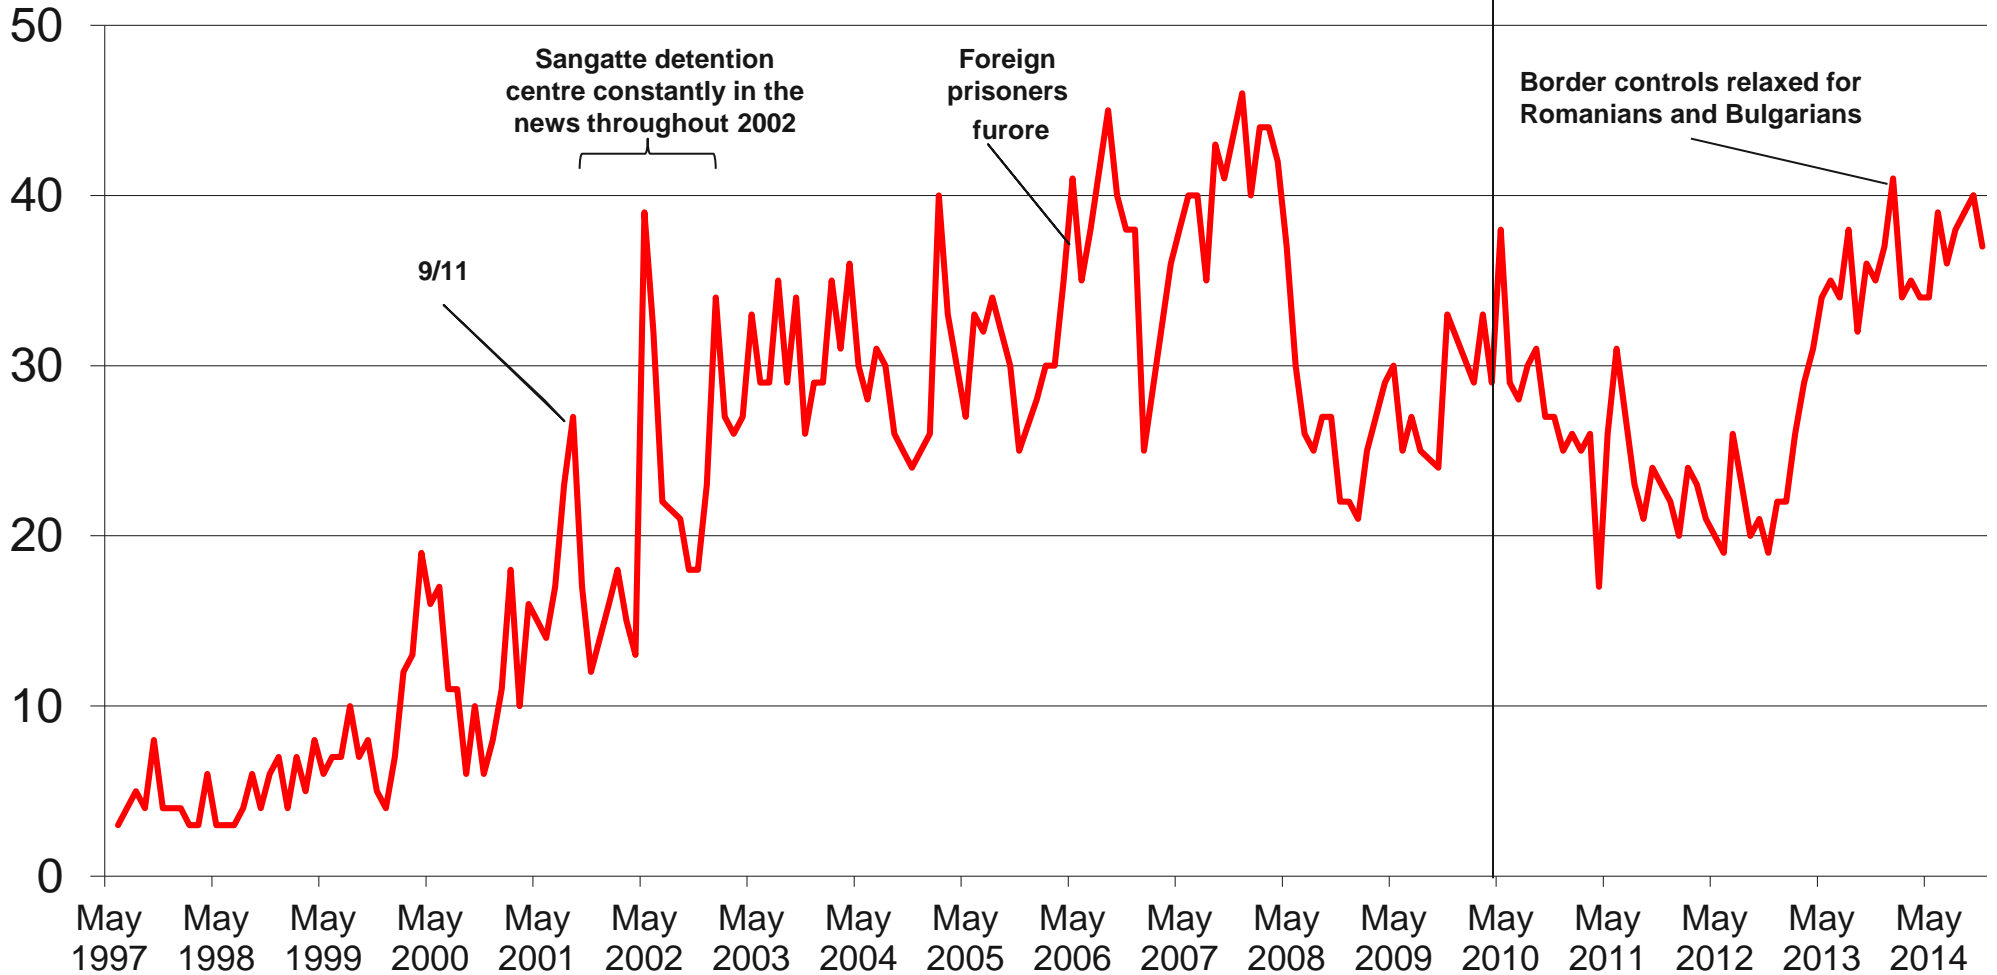

Base: 1,015 British adults 18+, 7th – 17th November 2014

Source: Ipsos MORI Issues Index

Issues Facing Britain: Long Term Trends

What do you see as the most/other important issues facing Britain today?

Base: representative sample of c.1,000 British adults age 18+ each month, interviewed face-to-face in home

Source: Ipsos MORI Issues Index

Issues Facing Britain: Economy / Economic situation

What do you see as the most/other important issues facing Britain today?

Cameron becomes PM

Base: representative sample of c.1,000 British adults age 18+ each month, interviewed face-to-face in home

Source: Ipsos MORI Issues Index

Issues Facing Britain: Immigration / Immigrants*

What do you see as the most/other important issues facing Britain today?

Cameron becomes
PM

Base: representative sample of c.1,000 British adults age 18+ each month, interviewed face-to-face in home