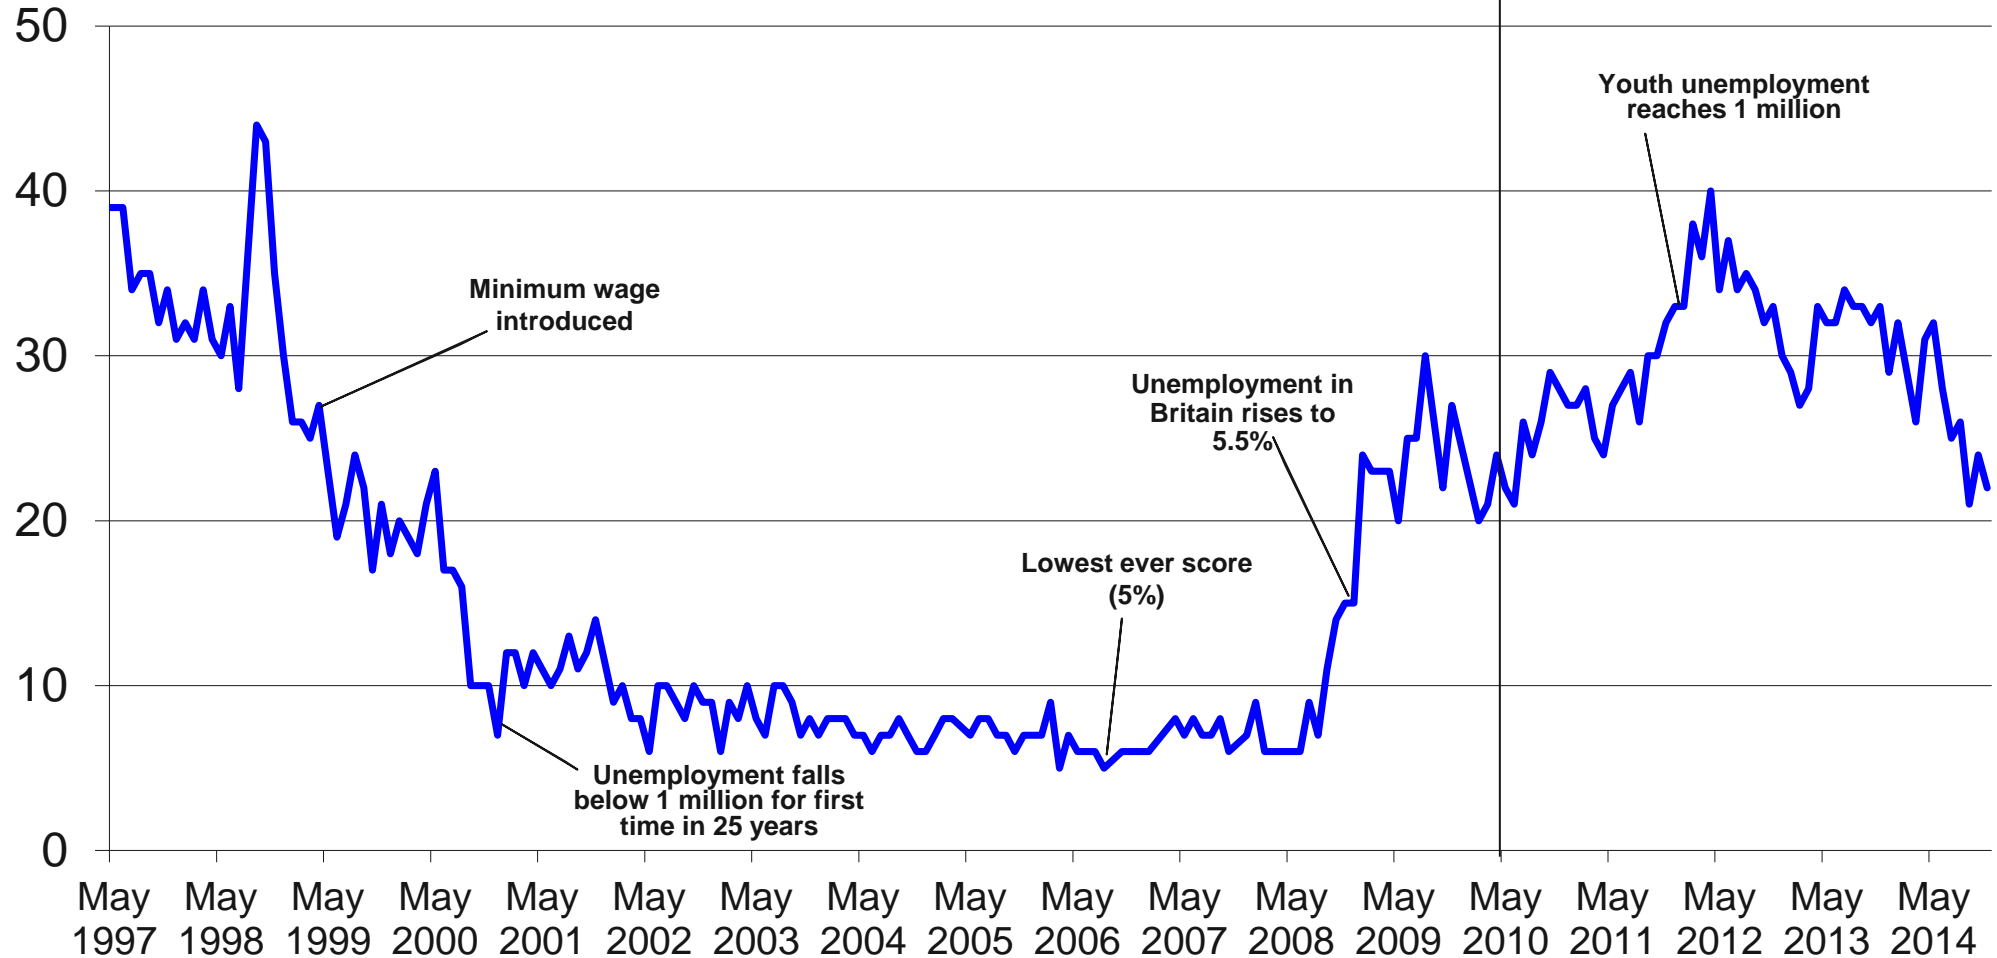

Base: 1,015 British adults 18+, 7th – 17th November 2014

Source: Ipsos MORI Issues Index

Issues Facing Britain: Long Term Trends

What do you see as the most/other important issues facing Britain today?

Base: representative sample of c.1,000 British adults age 18+ each month, interviewed face-to-face in home

Source: Ipsos MORI Issues Index

Issues Facing Britain: Economy / Economic situation

What do you see as the most/other important issues facing Britain today?

Cameron becomes PM

Base: representative sample of c.1,000 British adults age 18+ each month, interviewed face-to-face in home

Source: Ipsos MORI Issues Index

Issues Facing Britain: Immigration / Immigrants*

What do you see as the most/other important issues facing Britain today?

Cameron becomes
PM

Base: representative sample of c.1,000 British adults age 18+ each month, interviewed face-to-face in home

Cameron becomes
PM

Base: representative sample of c.1,000 British adults age 18+ each month, interviewed face-to-face in home

Source: Ipsos MORI Issues Index

Issues Facing Britain: Crime / Law & Order / Violence / Vandalism / ASB