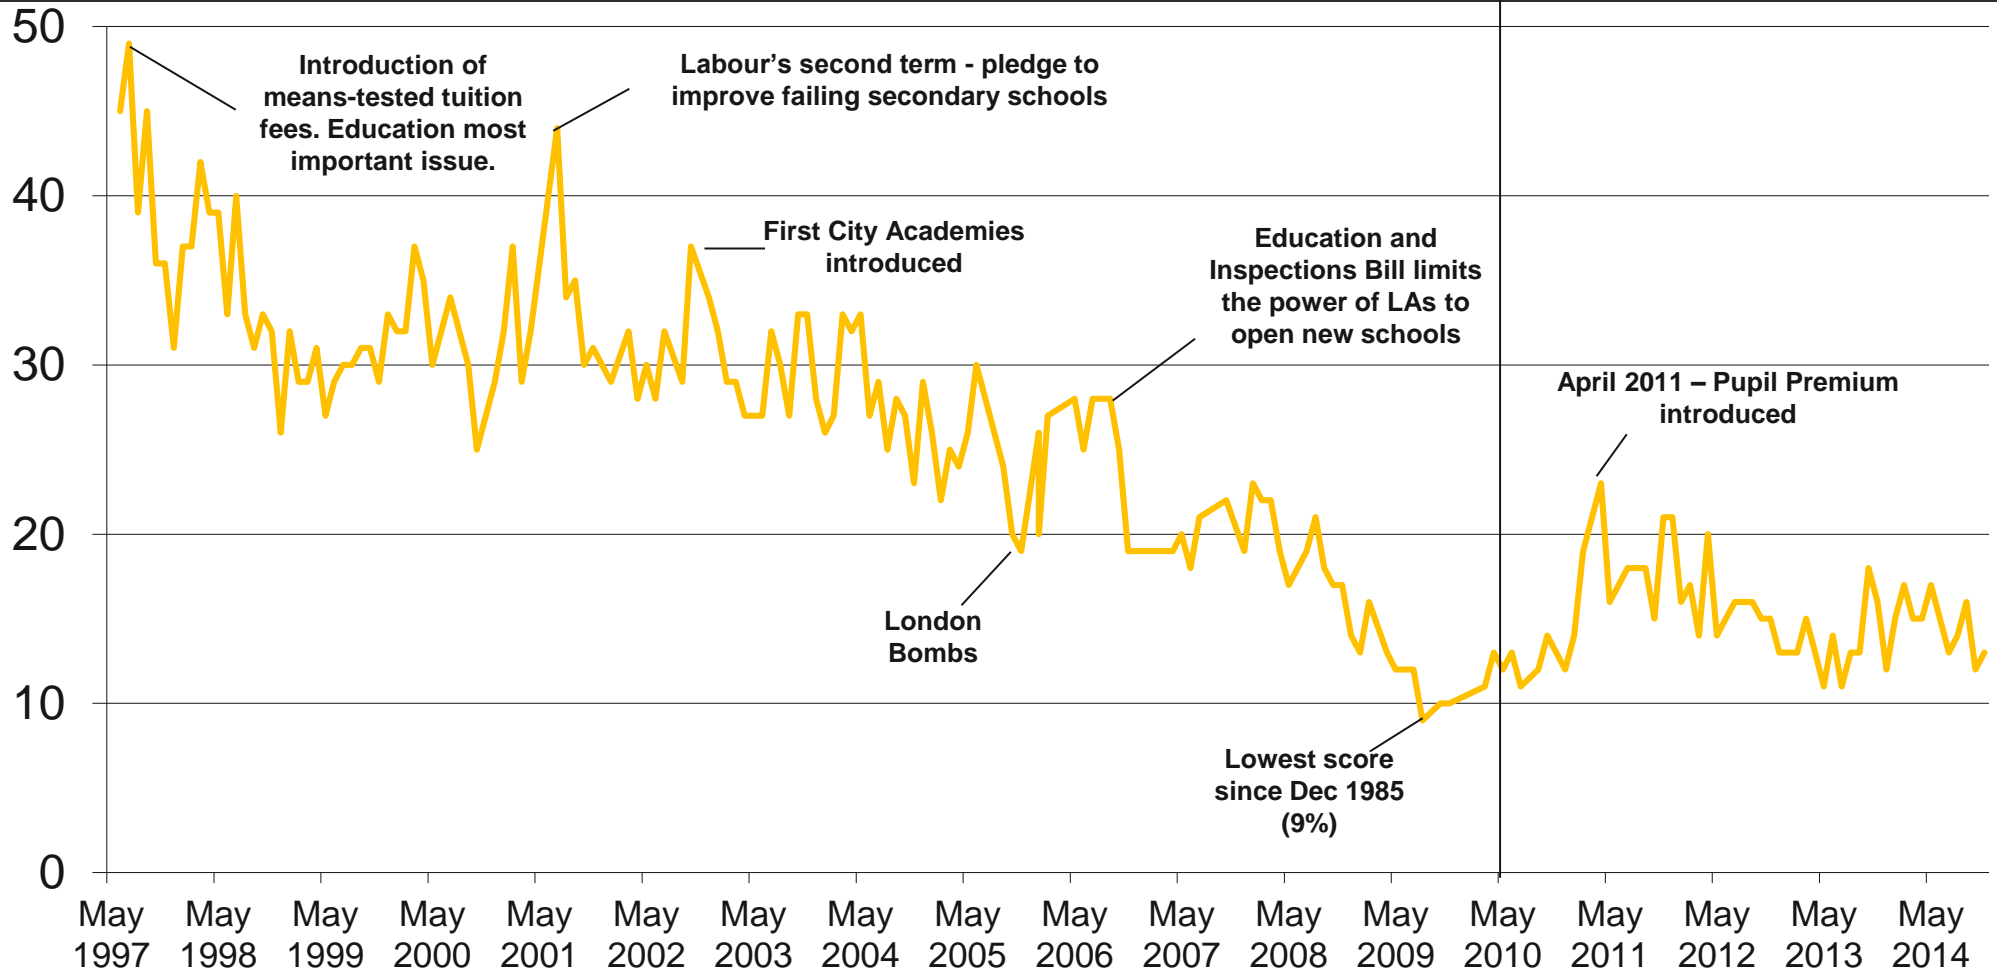

Issues Facing Britain: Education / Schools

What do you see as the most/other important issues facing Britain today?

Cameron becomes PM

Base: representative sample of c.1,000 British adults age 18+ each month, interviewed face-to-face in home

Source: Ipsos MORI Issues Index