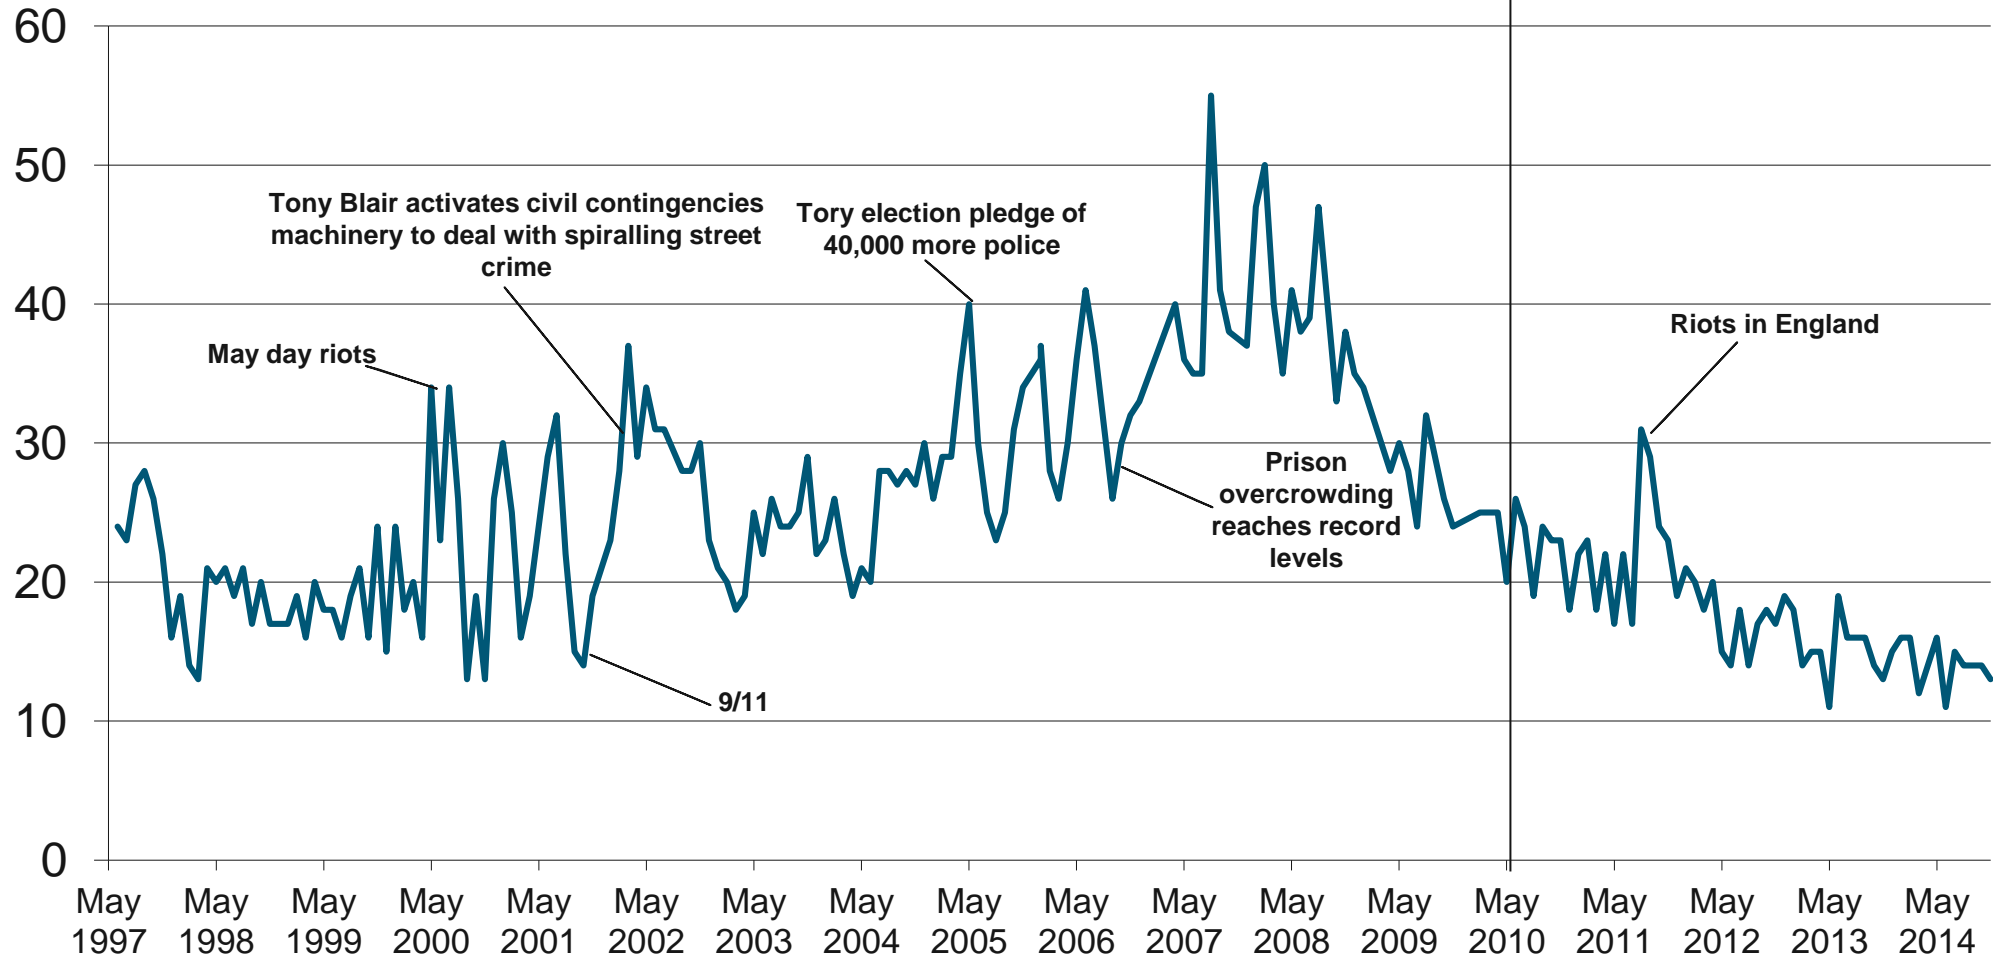

Issues Facing Britain: Crime / Law & Order / Violence / Vandalism / ASB

What do you see as the most/other important issues facing Britain today?

Cameron becomes PM

Base: representative sample of c.1,000 British adults age 18+ each month, interviewed face-to-face in home

Source: Ipsos MORI Issues Index