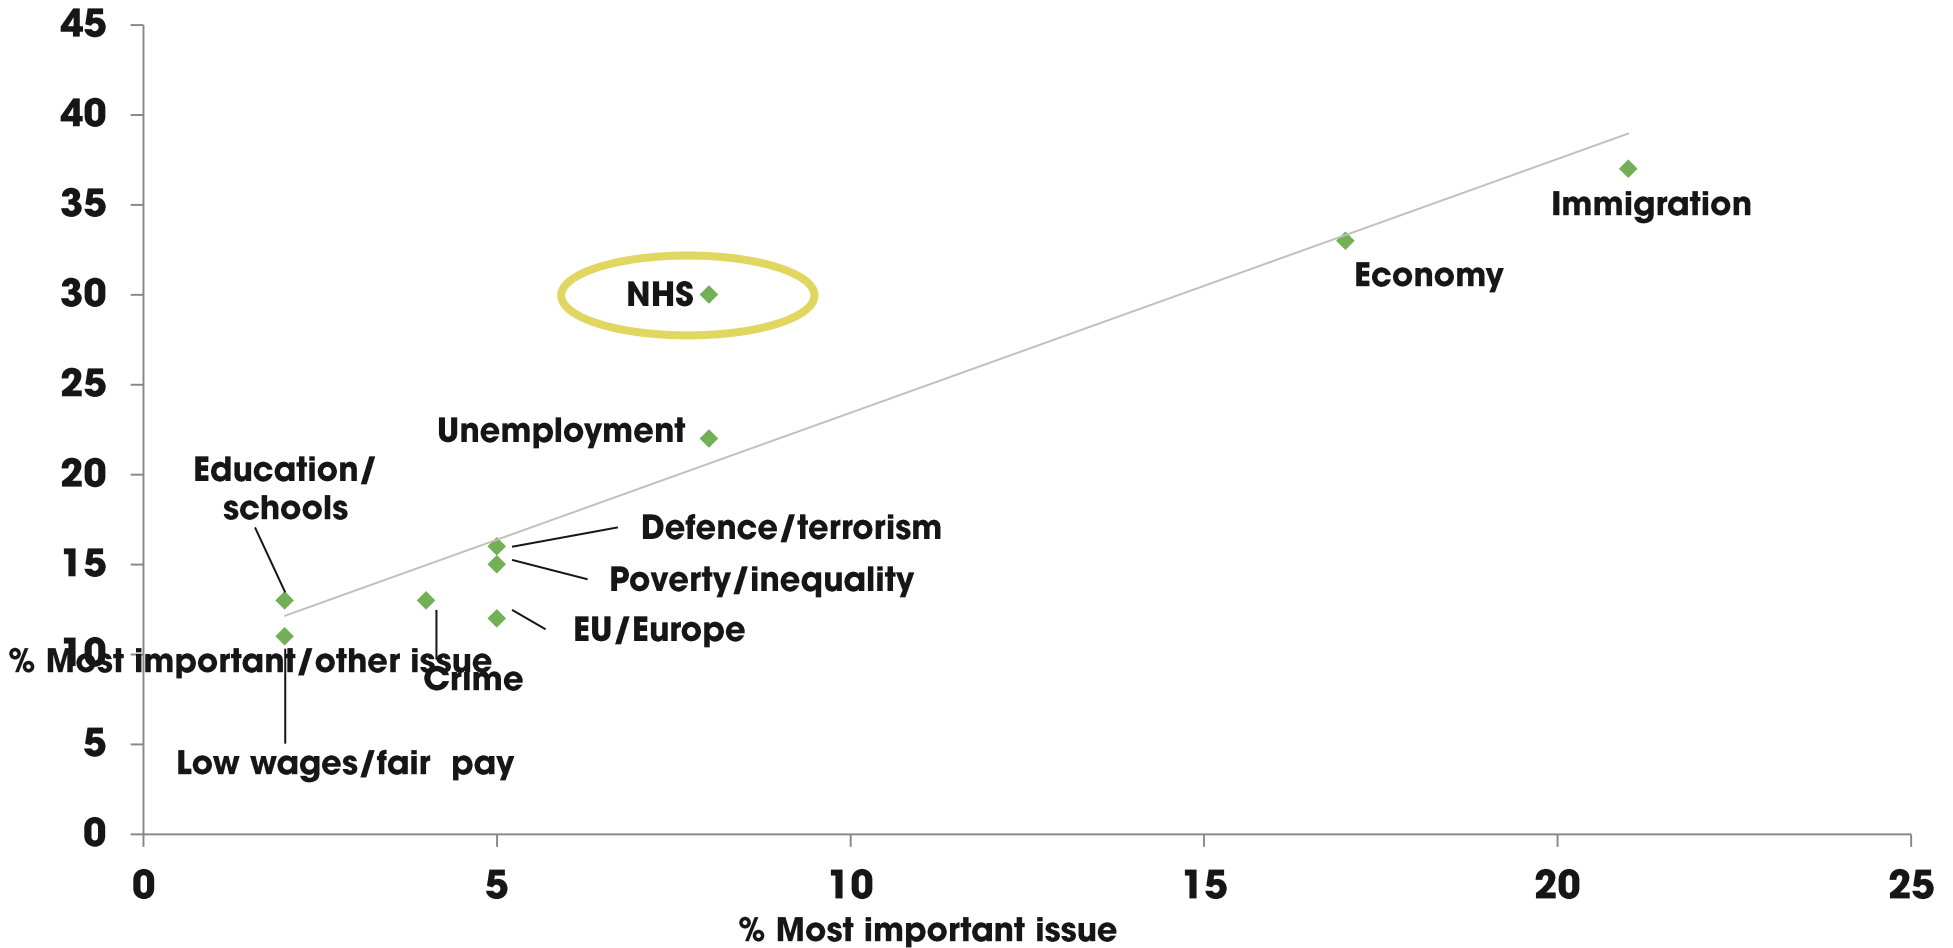

Source: Ipsos MORI Issues Index

Issues Facing Britain: Pollution / Environment

What do you see as the most/other important issues facing Britain today?

Cameron becomes PM

Base: representative sample of c.1,000 British adults age 18+ each month, interviewed face-to-face in home

Source: Ipsos MORI Issues Index

Issues Facing Britain: Common Market / Europe / Euro / EU

What do you see as the most/other important issues facing Britain today?

Cameron becomes
PM

Base: representative sample of c.1,000 British adults age 18+ each month, interviewed face-to-face in home

Source: Ipsos MORI Issues Index

The NHS – important but not as top of mind as economy or immigration

What do you see as the most/other important issues facing Britain today?

Base: 1,015 British adults 18+, 7th – 17th November 2014