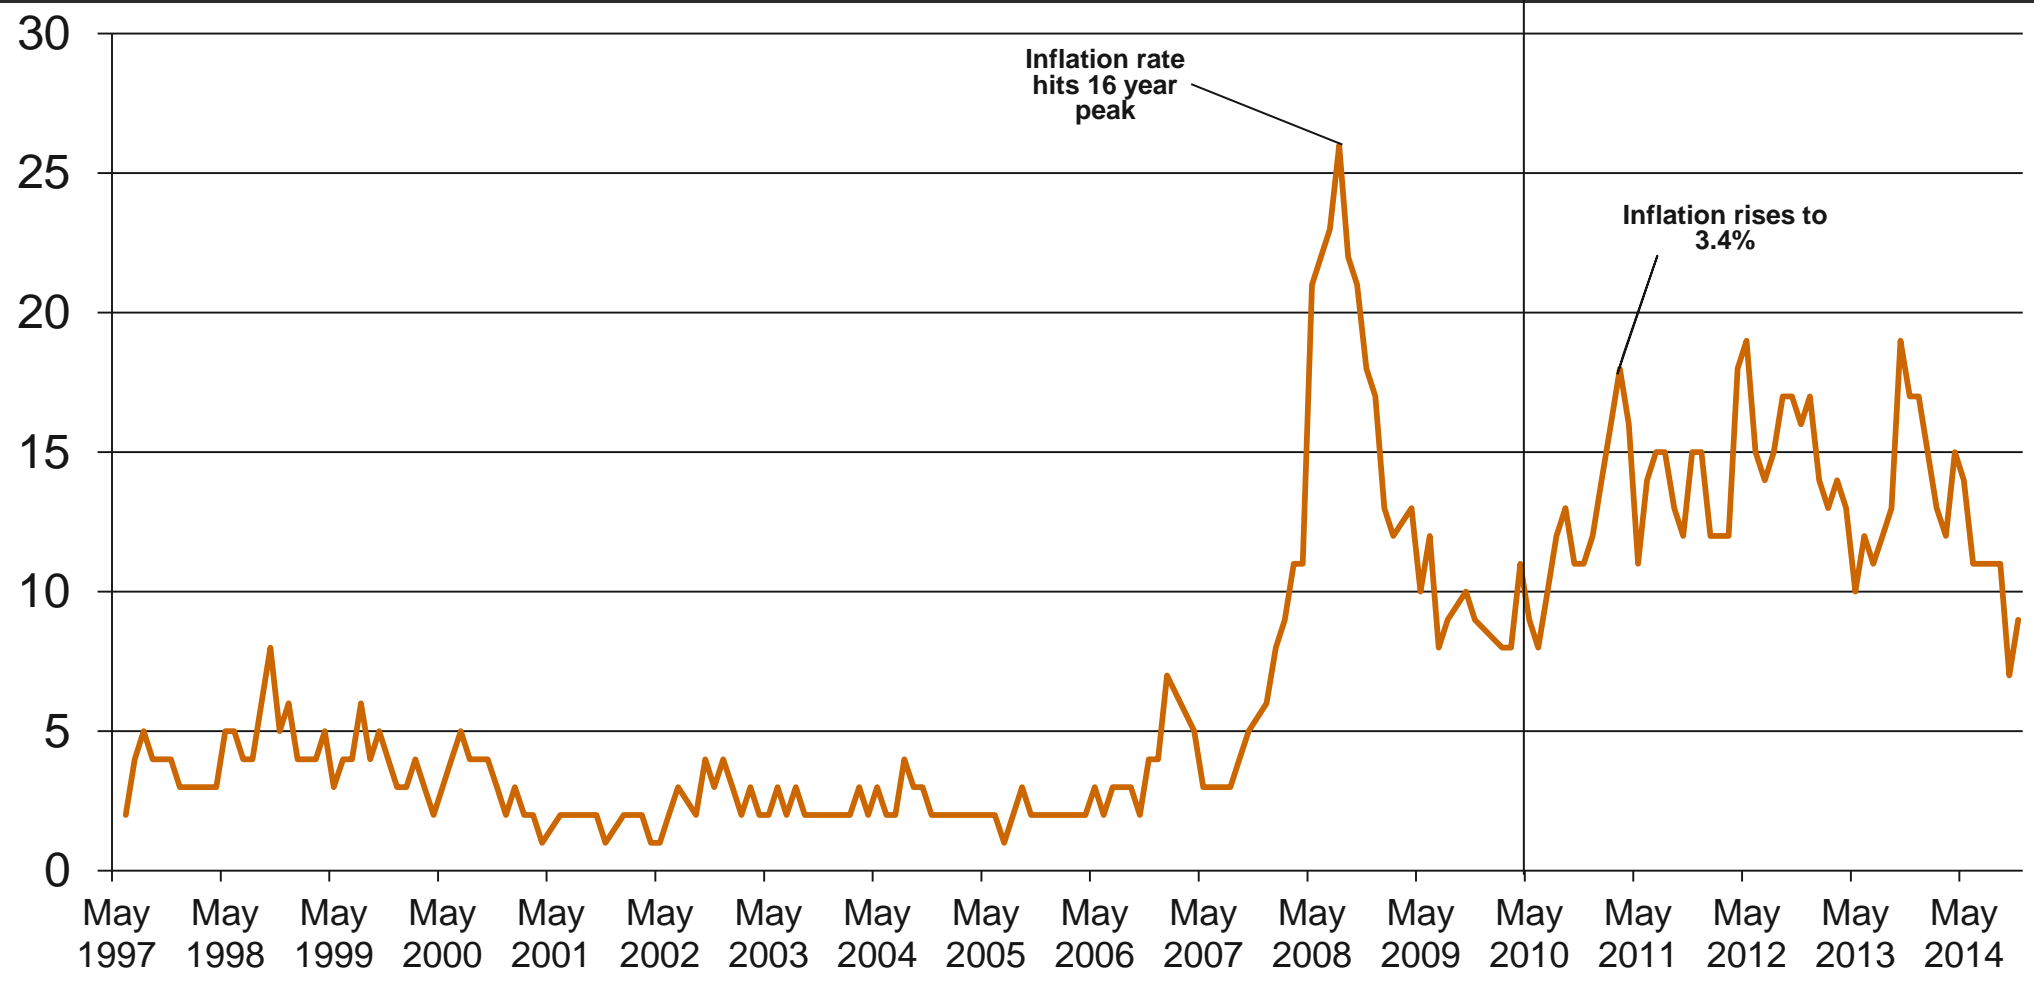

Issues Facing Britain: Inflation/Prices

What do you see as the most/other important issues facing Britain today?

Cameron becomes PM

Base: representative sample of c.1,000 British adults age 18+ each month, interviewed face-to-face in home

Source: Ipsos MORI Issues Index