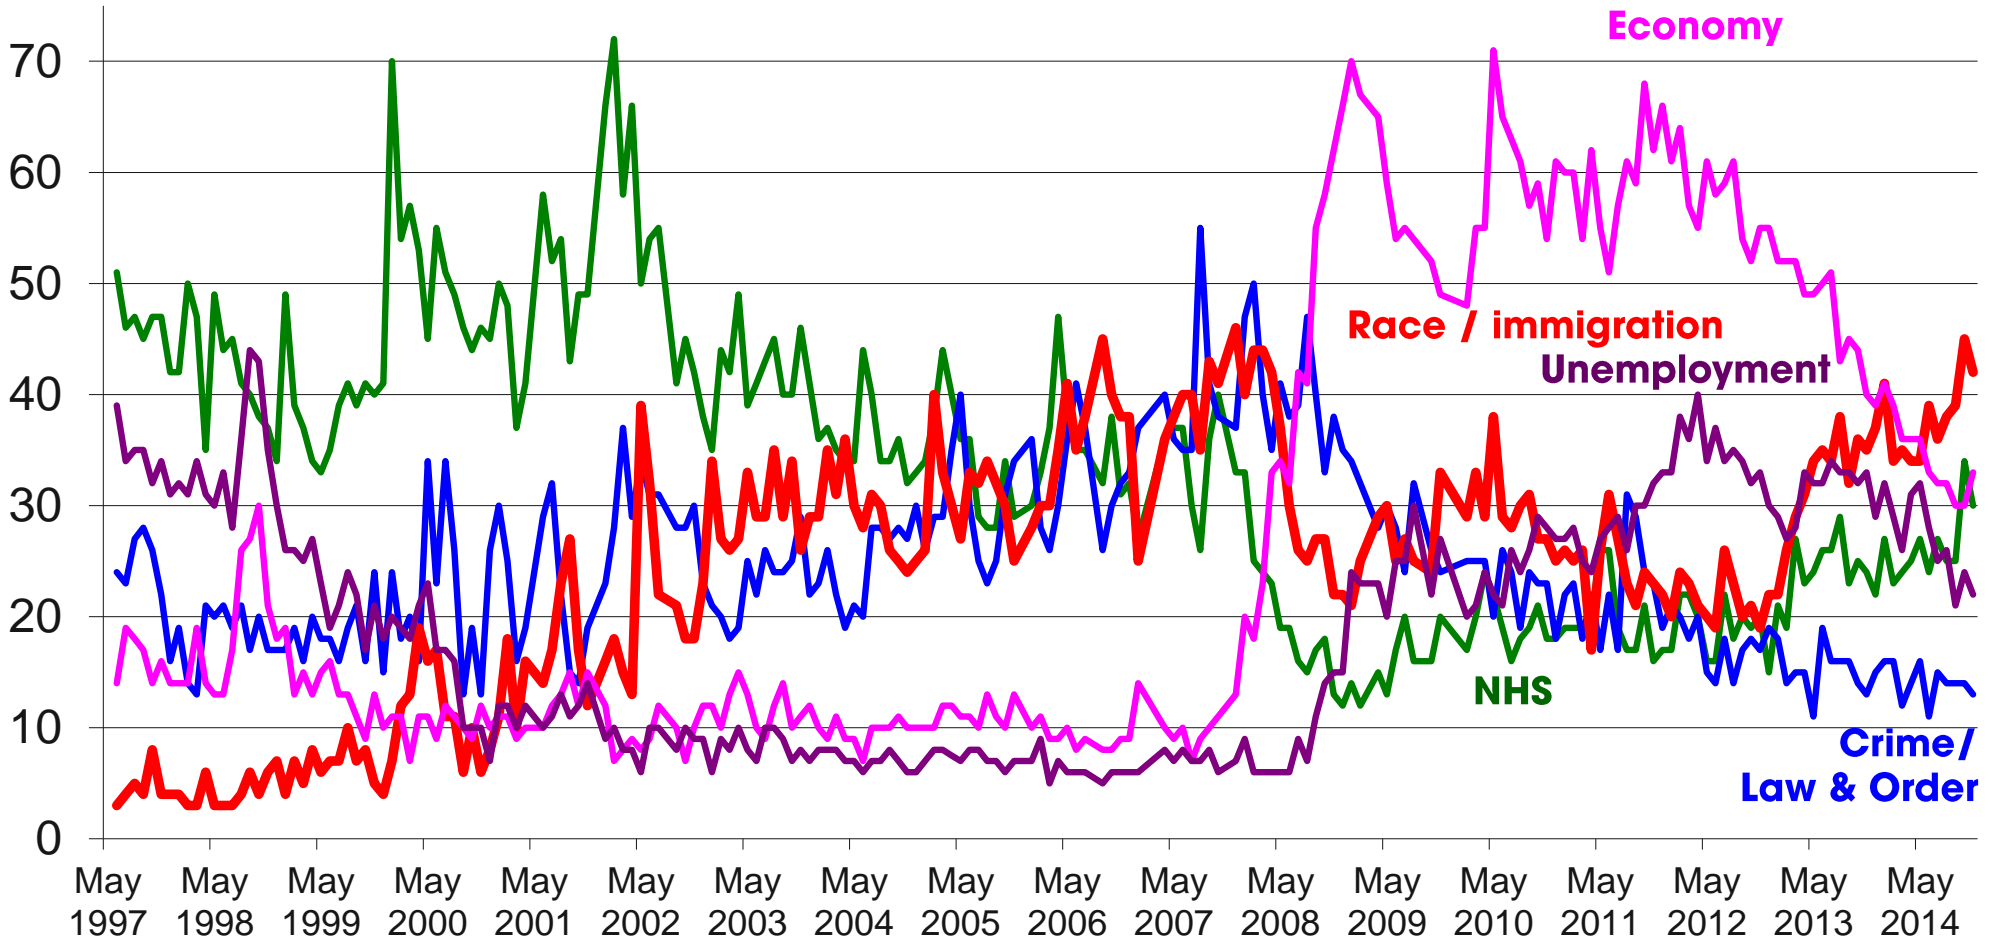

Ipsos MORI Issues Index

November 2014

Ipsos MORI

Contacts: Gideon.Skinner@ipsos.com
Jerry.Latter@ipsos.com
020 7347 3000

Issues Facing Britain: November

What do you see as the most/other important issues facing Britain today?

Base: 1,015 British adults 18+, 7th – 17th November 2014

Source: Ipsos MORI Issues Index

Issues Facing Britain: Long Term Trends

What do you see as the most/other important issues facing Britain today?

Base: representative sample of c.1,000 British adults age 18+ each month, interviewed face-to-face in home

Source: Ipsos MORI Issues Index

Issues Facing Britain: Economy / Economic situation

What do you see as the most/other important issues facing Britain today?

Cameron becomes PM

Base: representative sample of c.1,000 British adults age 18+ each month, interviewed face-to-face in home

Source: Ipsos MORI Issues Index

Issues Facing Britain: Immigration / Immigrants*

What do you see as the most/other important issues facing Britain today?

Cameron becomes
PM

Base: representative sample of c.1,000 British adults age 18+ each month, interviewed face-to-face in home