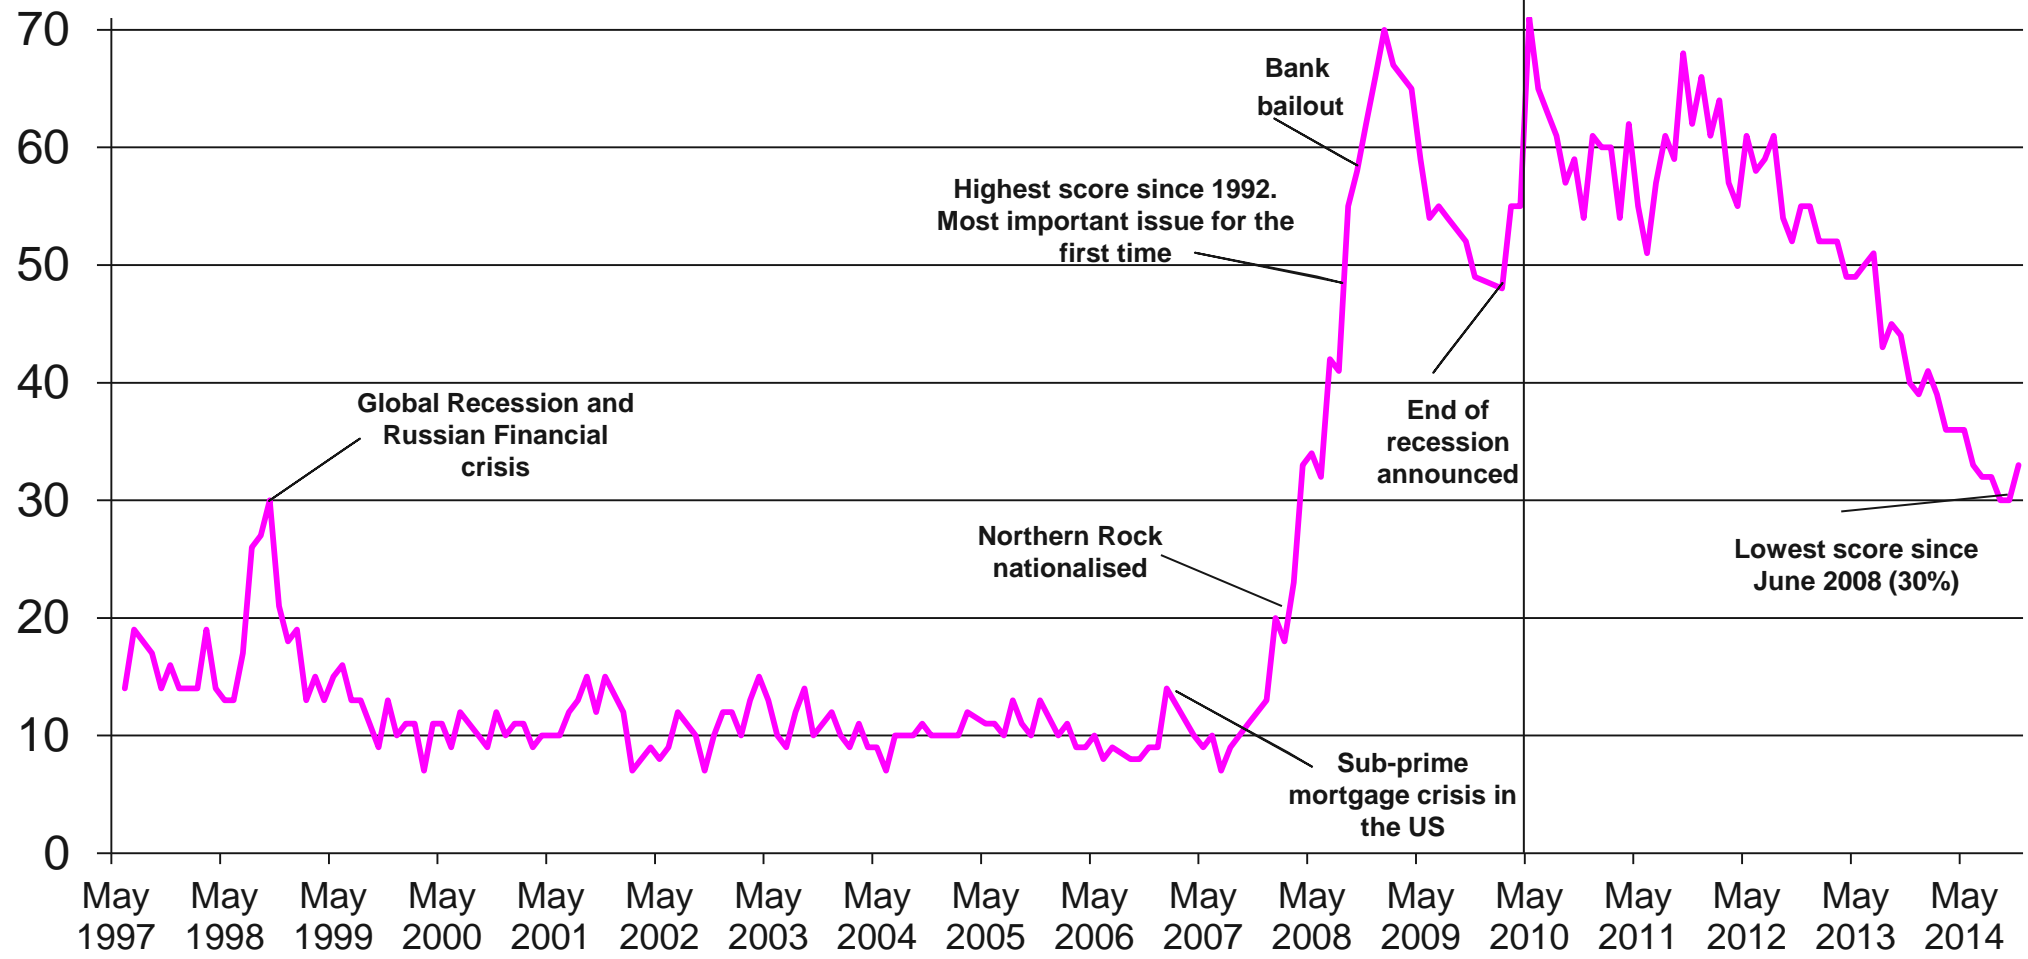

Issues Facing Britain: Economy / Economic situation

What do you see as the most/other important issues facing Britain today?

Cameron becomes PM

Base: representative sample of c.1,000 British adults age 18+ each month, interviewed face-to-face in home

Source: Ipsos MORI Issues Index