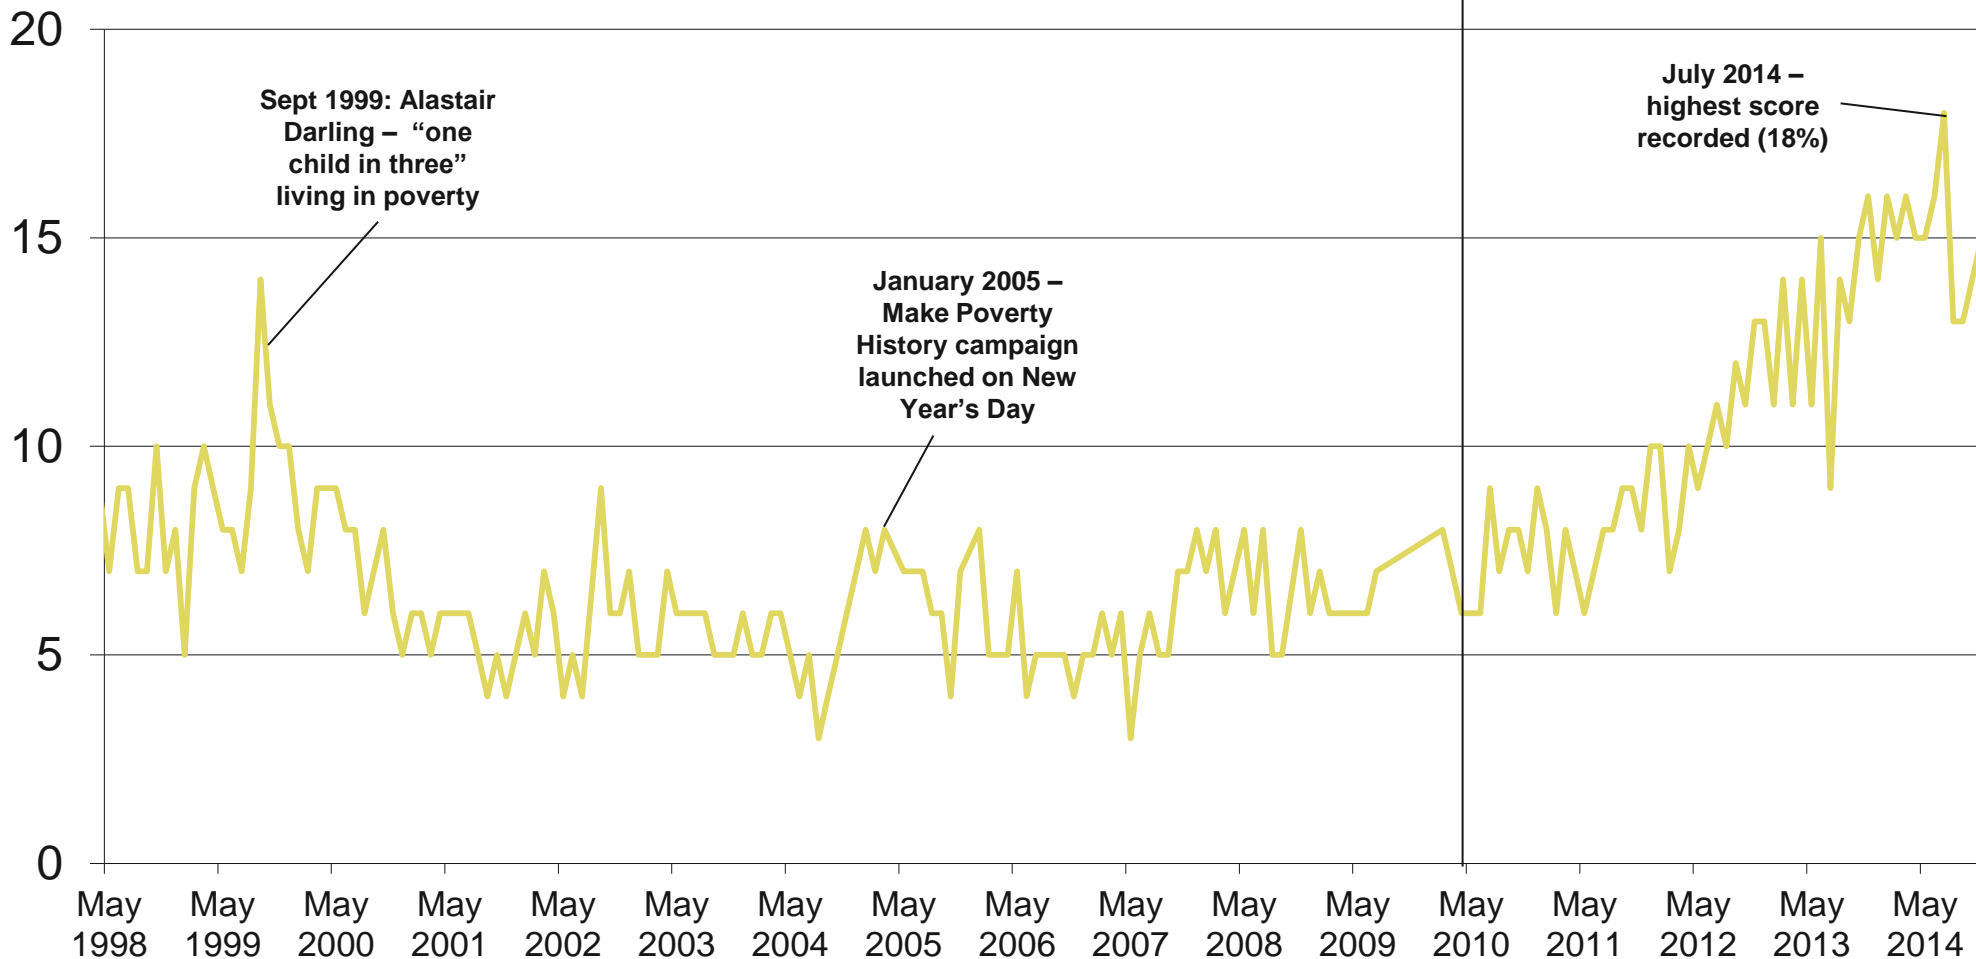

Source: Ipsos MORI Issues Index

Issues Facing Britain: Defence / Foreign Affairs / International terrorism

What do you see as the most/other important issues facing Britain today?

Cameron becomes PM

Base: representative sample of c.1,000 British adults age 18+ each month, interviewed face-to-face in home

Source: Ipsos MORI Issues Index

Issues Facing Britain: Poverty/inequality

What do you see as the most/other important issues facing Britain today?

Cameron becomes PM

Base: representative sample of c.1,000 British adults age 18+ each month, interviewed face-to-face in home