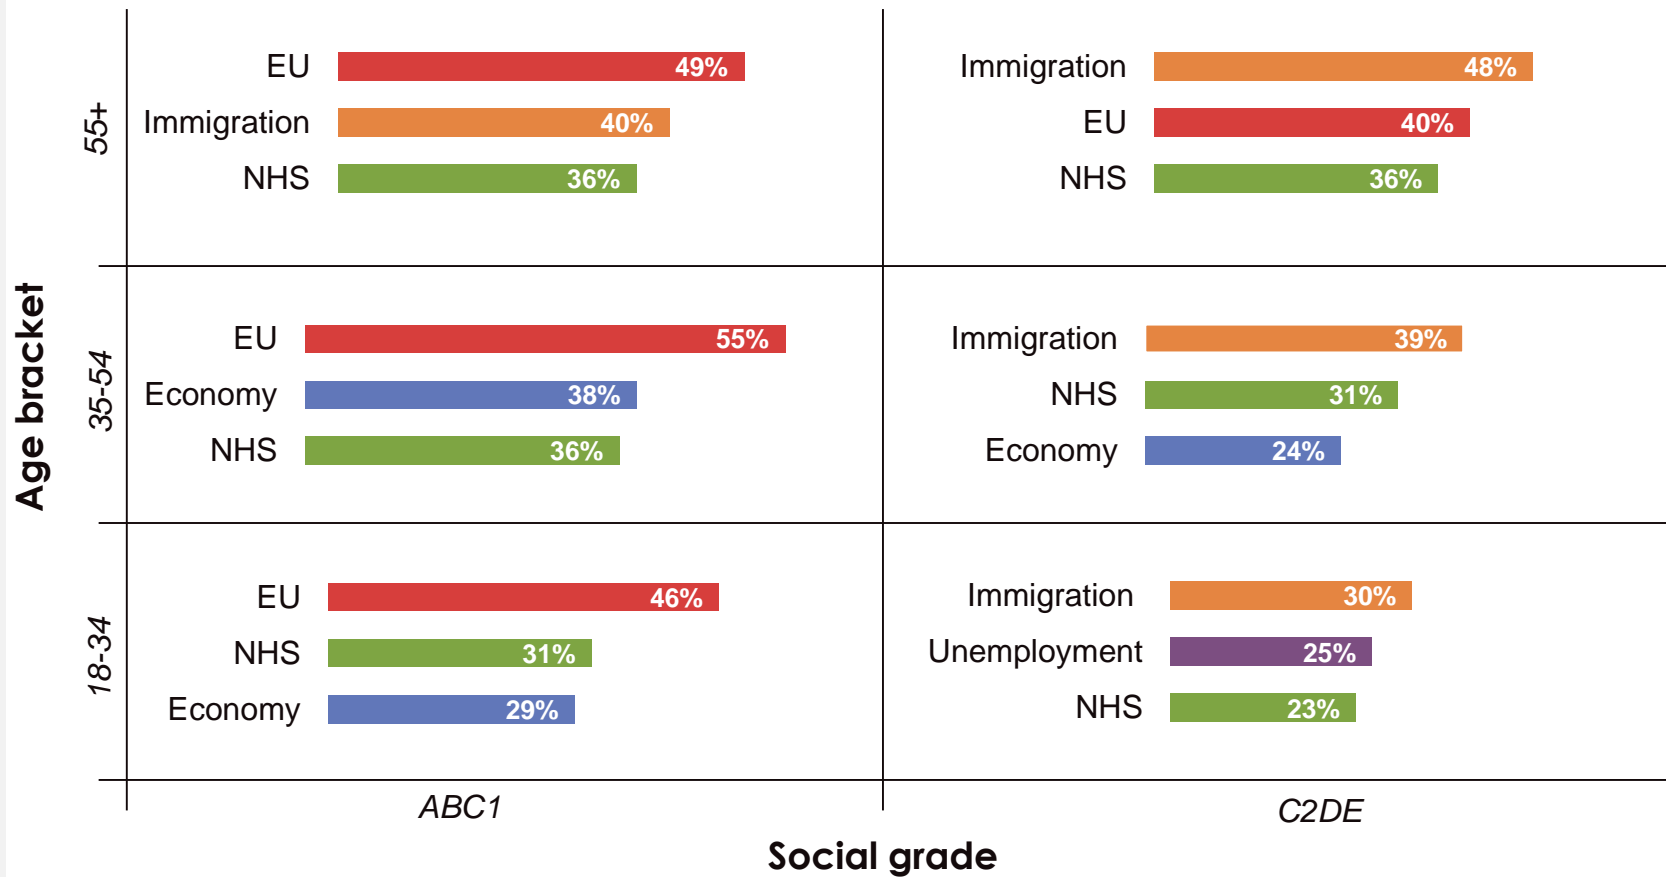

# Issues Facing Britain: Low pay/minimum wage/fair wages

What do you see as the most/other important issues facing Britain today?

18

Base: representative sample of c.1,000 British adults age 18+ each month, interviewed face-to-face in home

# Top issues – concern by party support

What do you see as the most/other important issues facing Britain today?

19

Top mentions %

Base: 234 Conservative and 262 Labour supporters aged 18+, 4<sup>th</sup> – 24<sup>th</sup> November 2016

Source: Ipsos MORI Issues Index

# Age and social grade – different issues for different groups

What do you see as the most/other important issues facing Britain today?  
 Top three issues by age and social grade

Base: 973 British adults 18+, 4<sup>th</sup> – 24<sup>th</sup> November 2016