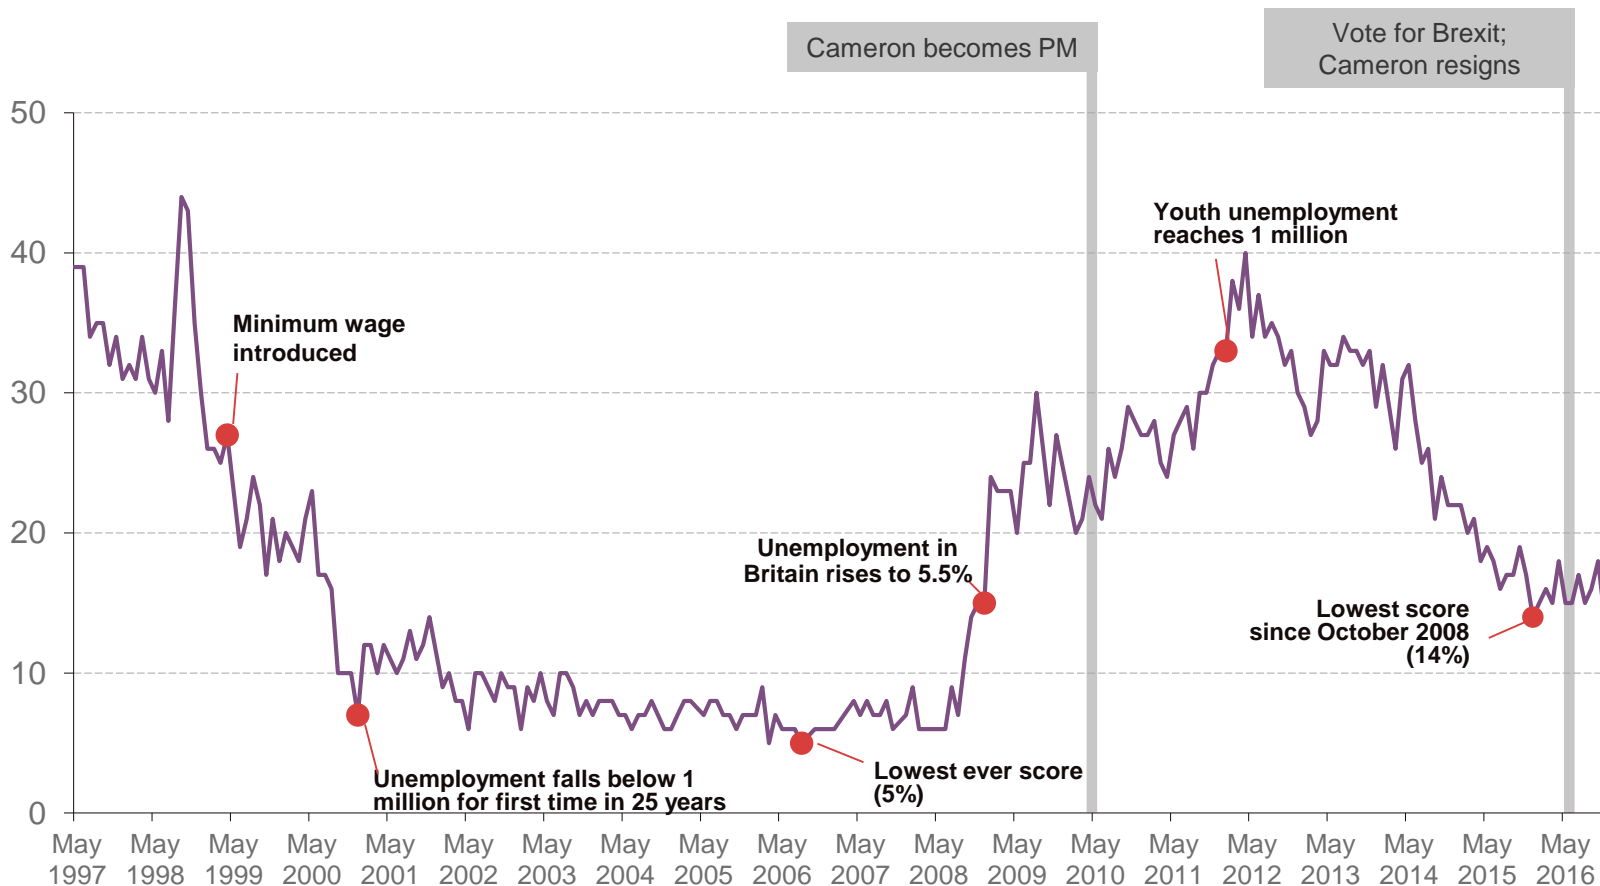

Issues Facing Britain: Unemployment / Factory closure / Lack of industry

What do you see as the most/other important issues facing Britain today?

9

Base: representative sample of c.1,000 British adults age 18+ each month, interviewed face-to-face in home

Source: Ipsos MORI Issues Index