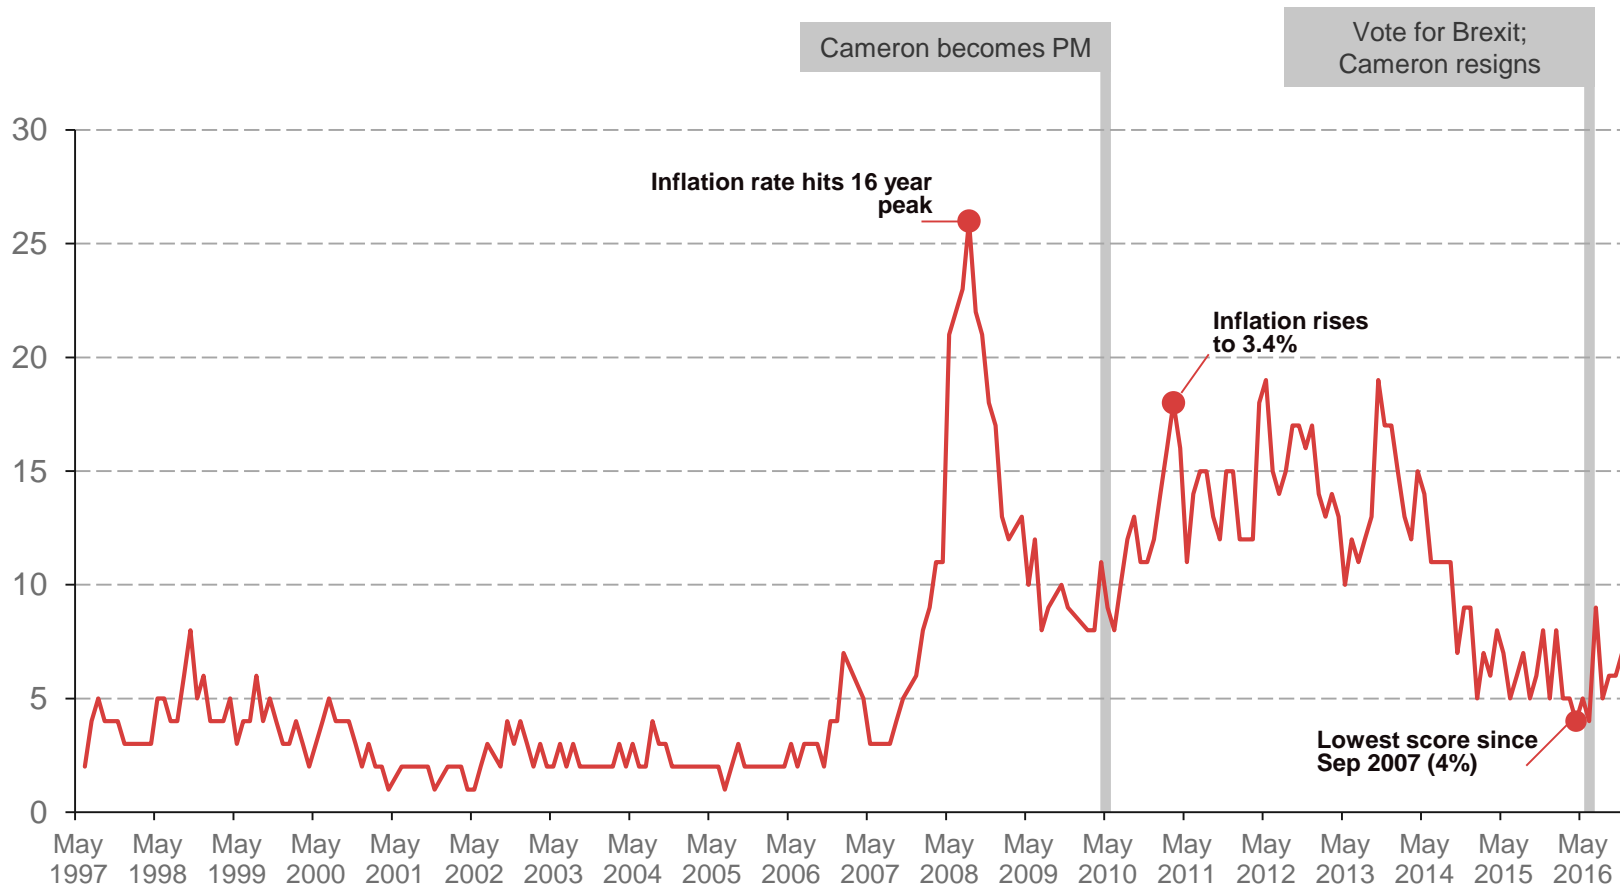

Issues Facing Britain: Inflation/Prices

What do you see as the most/other important issues facing Britain today?

14

Base: representative sample of c.1,000 British adults age 18+ each month, interviewed face-to-face in home

Source: Ipsos MORI Issues Index