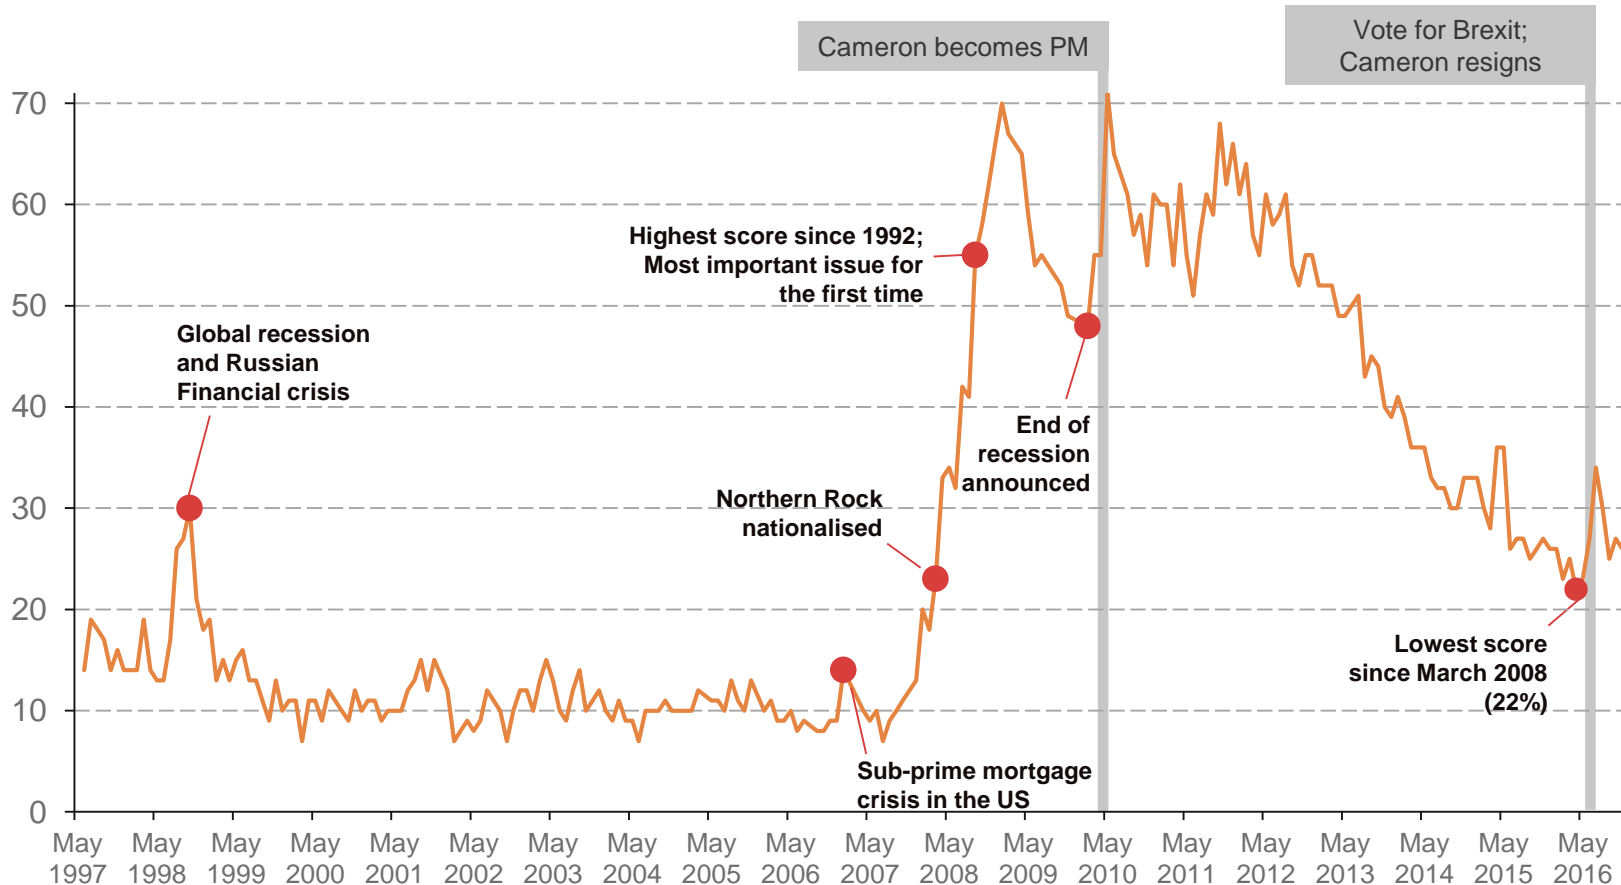

Issues Facing Britain: Economy / Economic situation

What do you see as the most/other important issues facing Britain today?

8

Base: representative sample of c.1,000 British adults age 18+ each month, interviewed face-to-face in home

Source: Ipsos MORI Issues Index