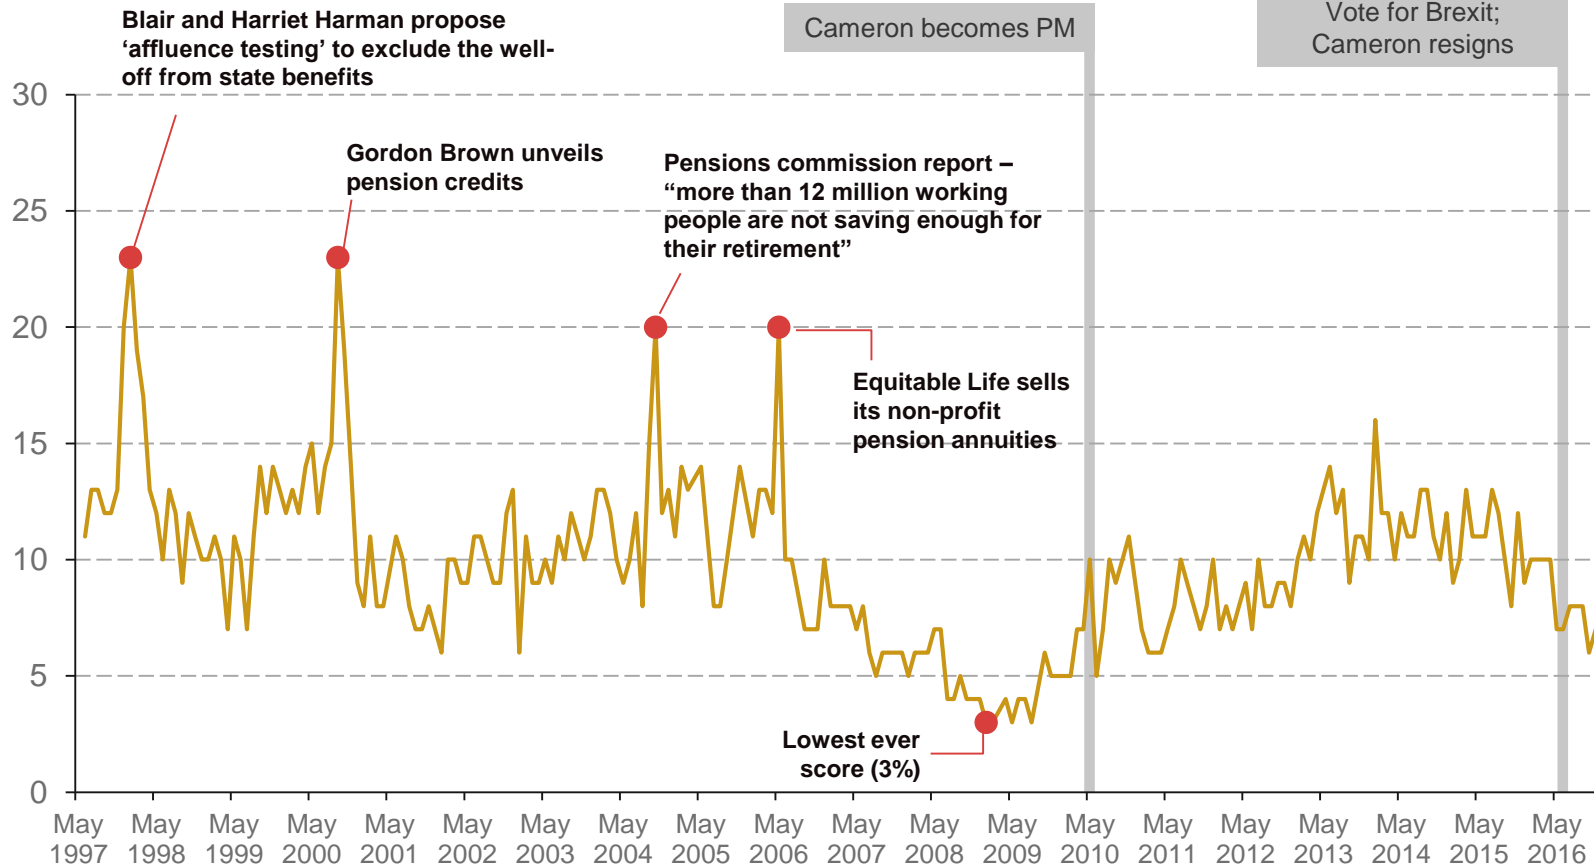

Source: Ipsos MORI Issues Index

# Issues Facing Britain: Housing

What do you see as the most/other important issues facing Britain today?

15

Base: representative sample of c.1,000 British adults age 18+ each month, interviewed face-to-face in home

# Issues Facing Britain: Pensions/Social Security/Benefits

What do you see as the most/other important issues facing Britain today?

Base: representative sample of c.1,000 British adults age 18+ each month, interviewed face-to-face in home