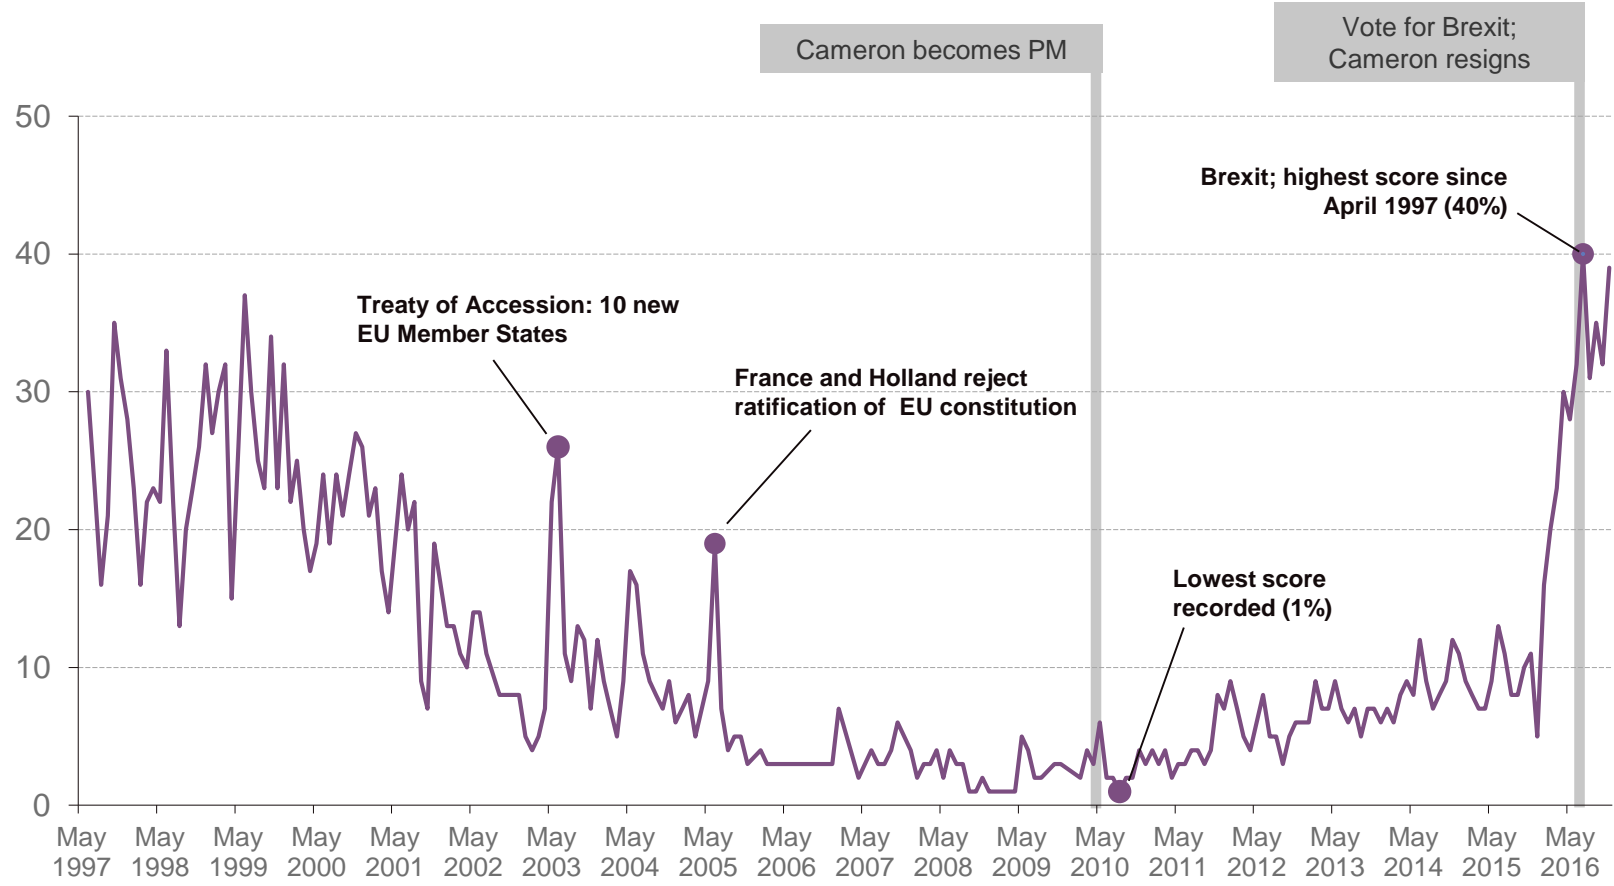

Issues Facing Britain: Common Market / Europe / Euro / EU / Brexit

What do you see as the most/other important issues facing Britain today?

Base: representative sample of c.1,000 British adults age 18+ each month, interviewed face-to-face in home

Source: Ipsos MORI Issues Index