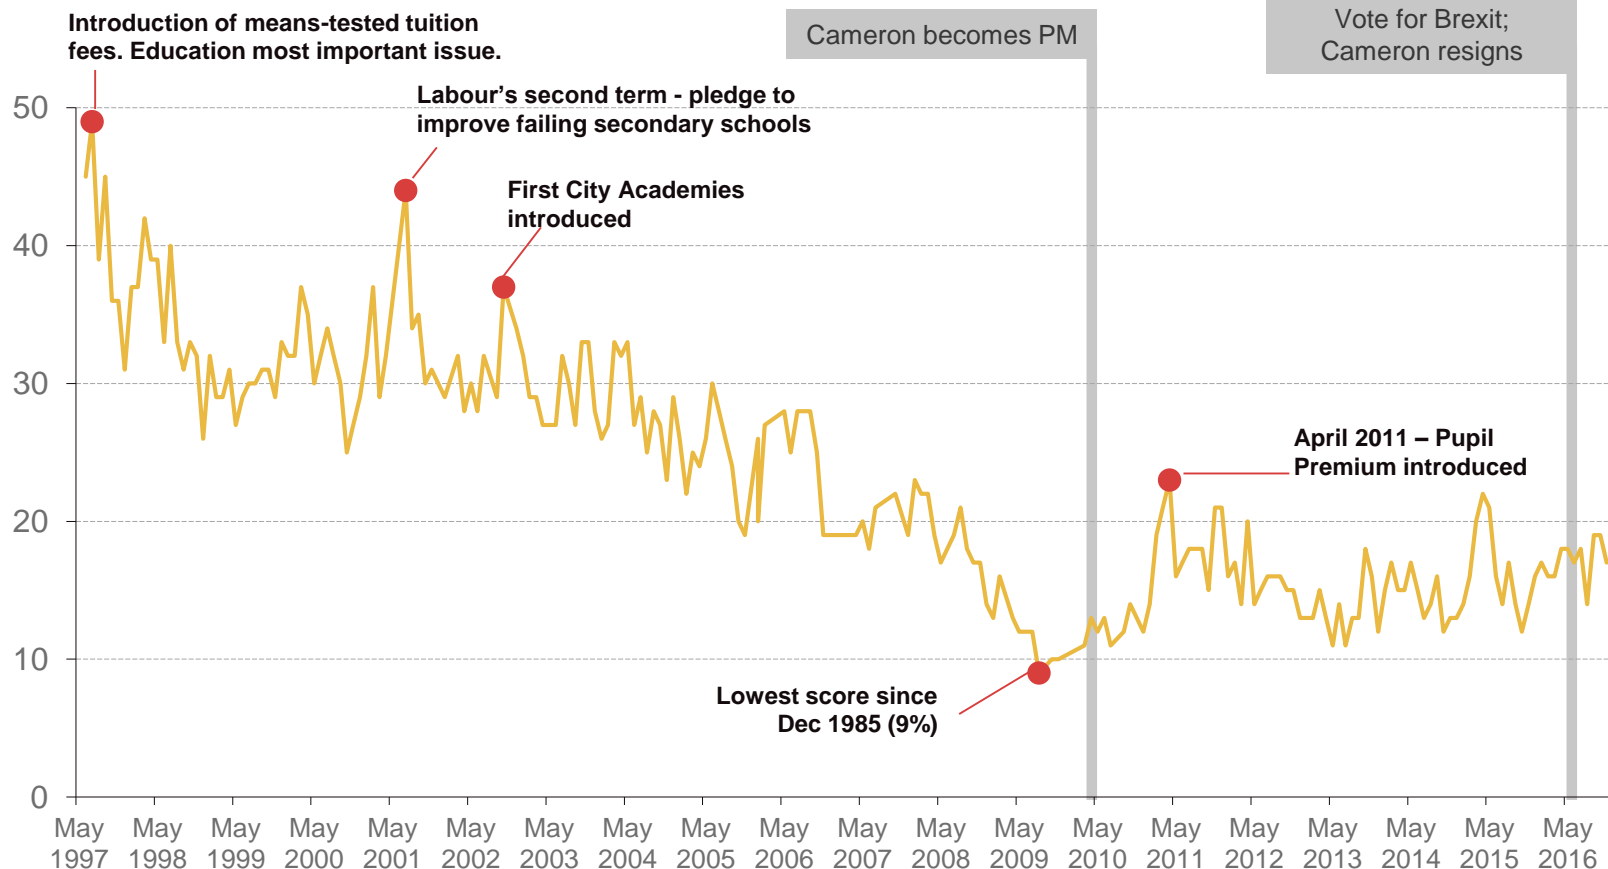

Issues Facing Britain: Education / Schools

What do you see as the most/other important issues facing Britain today?

11

Base: representative sample of c.1,000 British adults age 18+ each month, interviewed face-to-face in home

Source: Ipsos MORI Issues Index