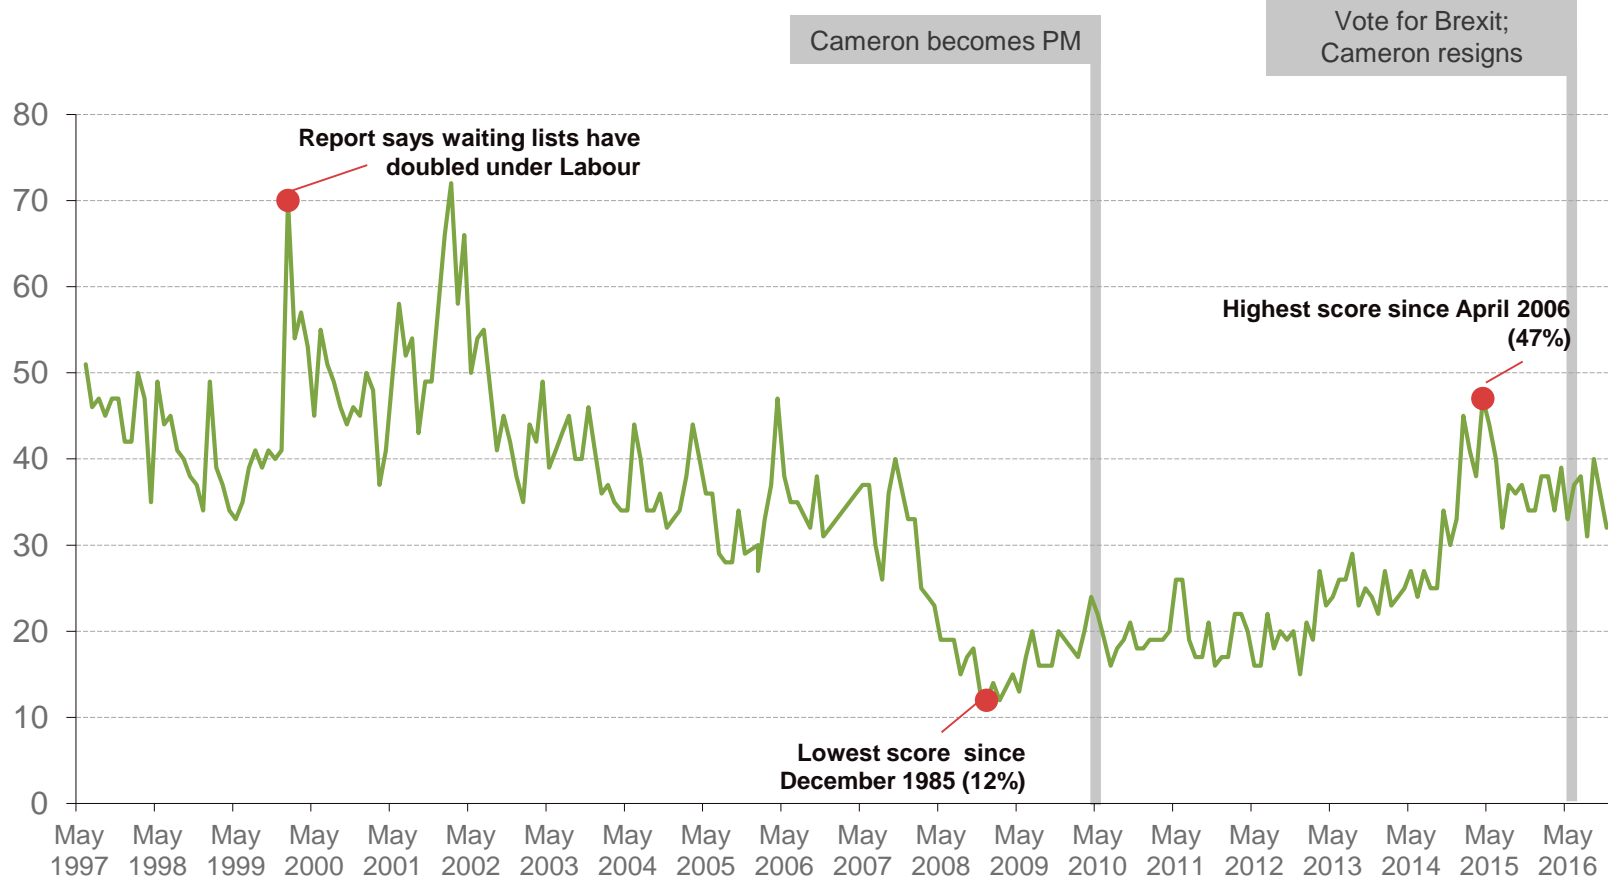

Issues Facing Britain: NHS / Hospitals / Healthcare

What do you see as the most/other important issues facing Britain today?

6

Base: representative sample of c.1,000 British adults age 18+ each month, interviewed face-to-face in home

Source: Ipsos MORI Issues Index