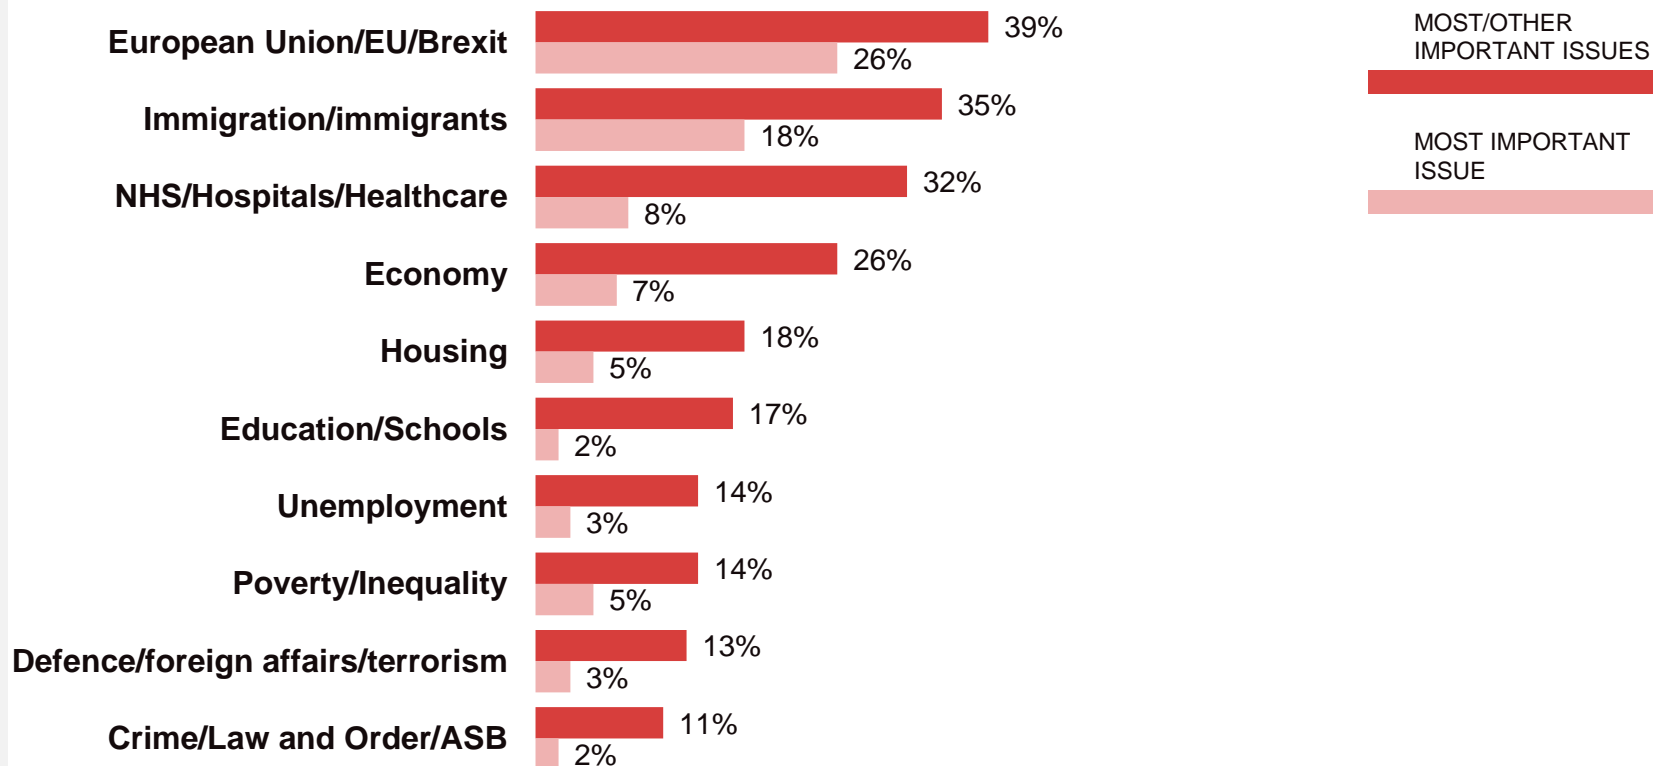

# Issues Facing Britain: November

What do you see as the most/other important issues facing Britain today?

2

Top mentions %

Change since Oct:

Base: 973 British adults 18+, 4<sup>th</sup> – 24<sup>th</sup> November 2016

Source: Ipsos MORI Issues Index

# Issues Facing Britain: November

What do you see as the most/other important issues facing Britain today?

3

Top mentions %

Base: 973 British adults 18+, 4<sup>th</sup> – 24<sup>th</sup> November 2016

Source: Ipsos MORI Issues Index

# Issues Facing Britain: Long Term Trends

What do you see as the most/other important issues facing Britain today?

4

Base: representative sample of c.1,000 British adults age 18+ each month, interviewed face-to-face in home