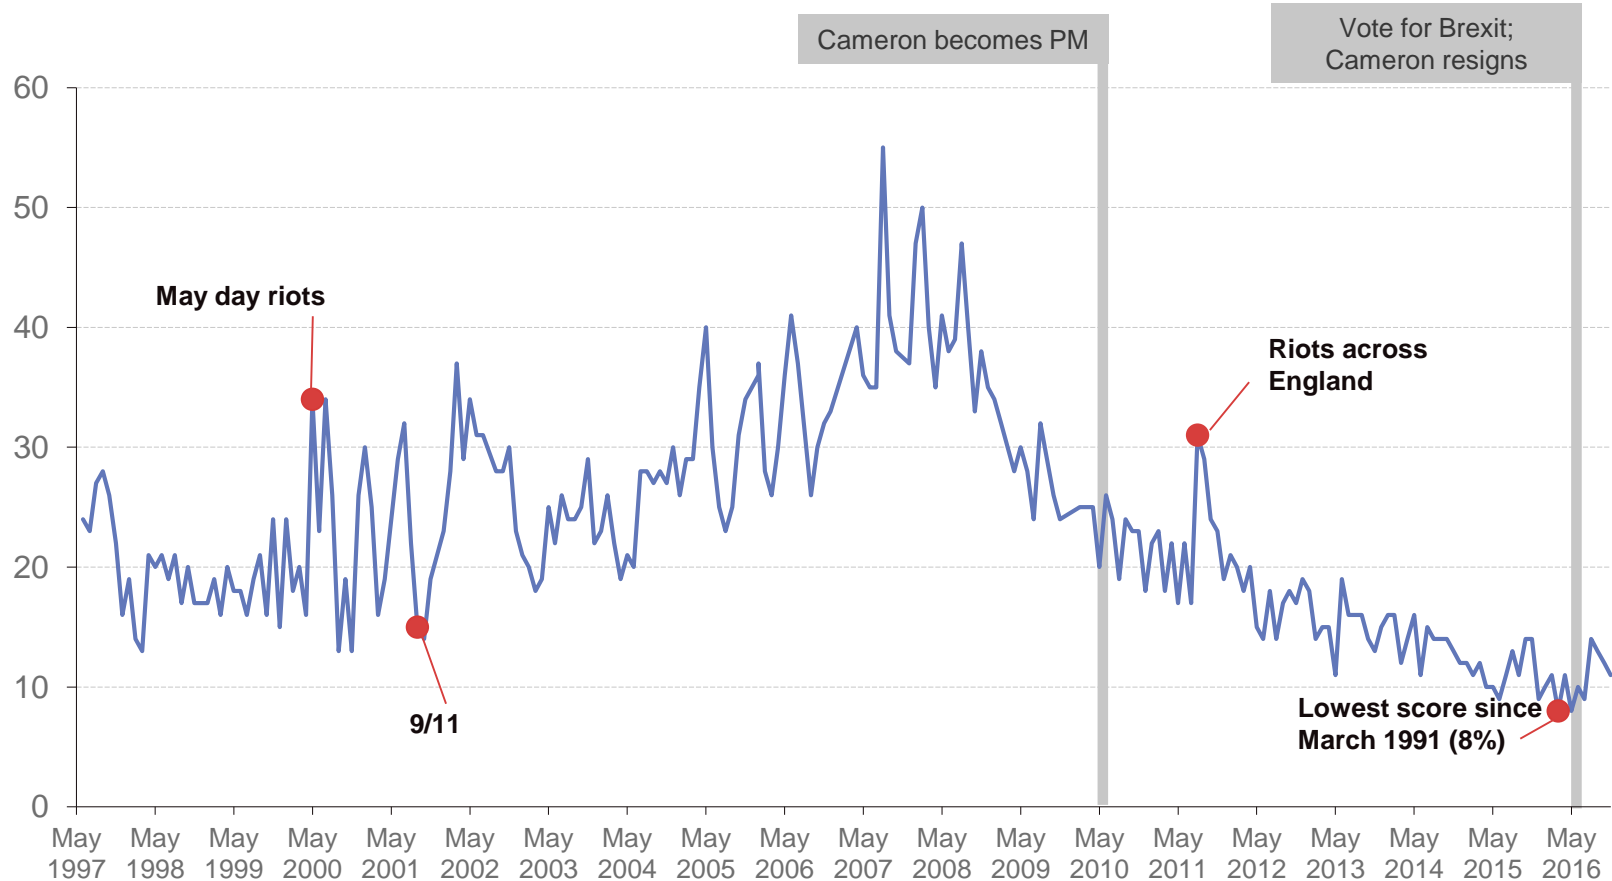

Issues Facing Britain: Crime / Law & Order / Violence / Vandalism / ASB

What do you see as the most/other important issues facing Britain today?

10

Base: representative sample of c.1,000 British adults age 18+ each month, interviewed face-to-face in home

Source: Ipsos MORI Issues Index