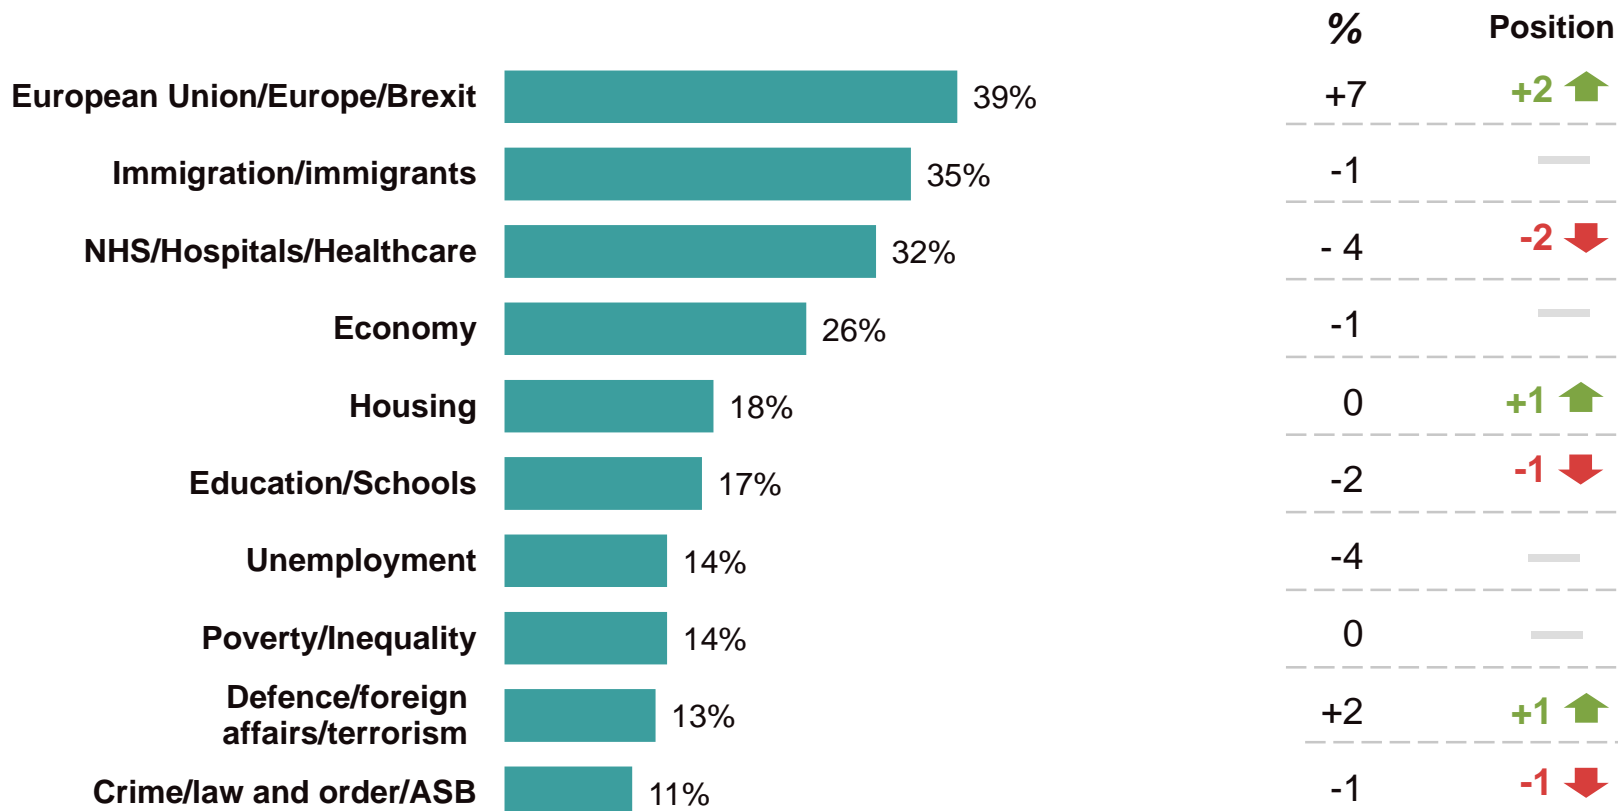

# Issues Facing Britain: November

What do you see as the most/other important issues facing Britain today?

2

Top mentions %

Change since Oct:

Base: 973 British adults 18+, 4<sup>th</sup> – 24<sup>th</sup> November 2016

# Issues Facing Britain: November

What do you see as the most/other important issues facing Britain today?

3

Top mentions %

Base: 973 British adults 18+, 4<sup>th</sup> – 24<sup>th</sup> November 2016

Source: Ipsos MORI Issues Index