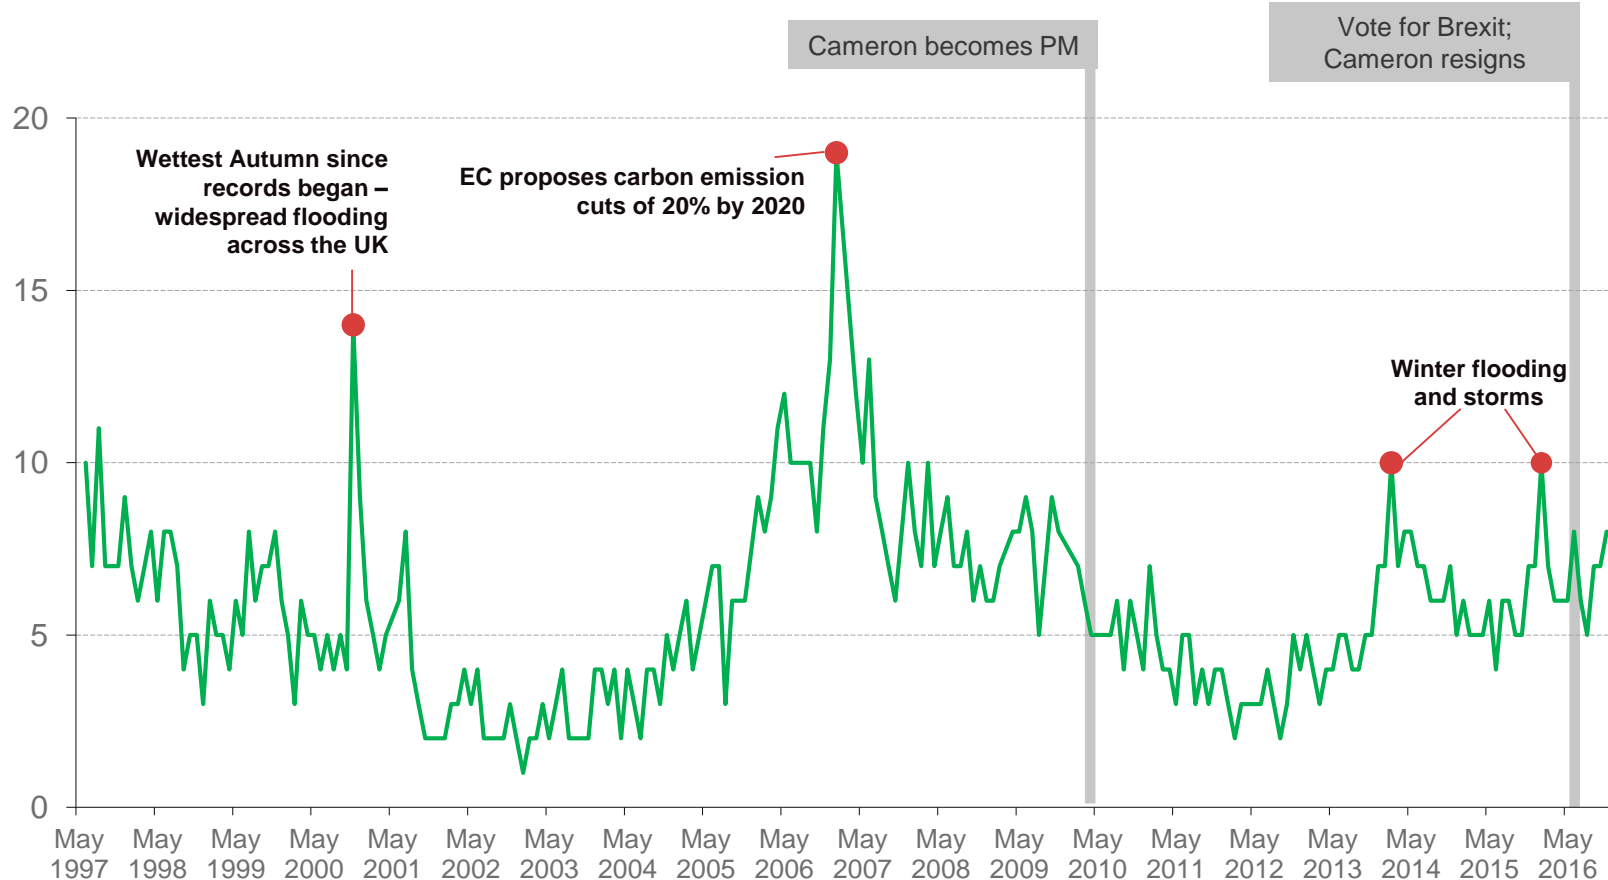

Issues Facing Britain: Pollution / Environment

What do you see as the most/other important issues facing Britain today?

17

Base: representative sample of c.1,000 British adults age 18+ each month, interviewed face-to-face in home

Source: Ipsos MORI Issues Index