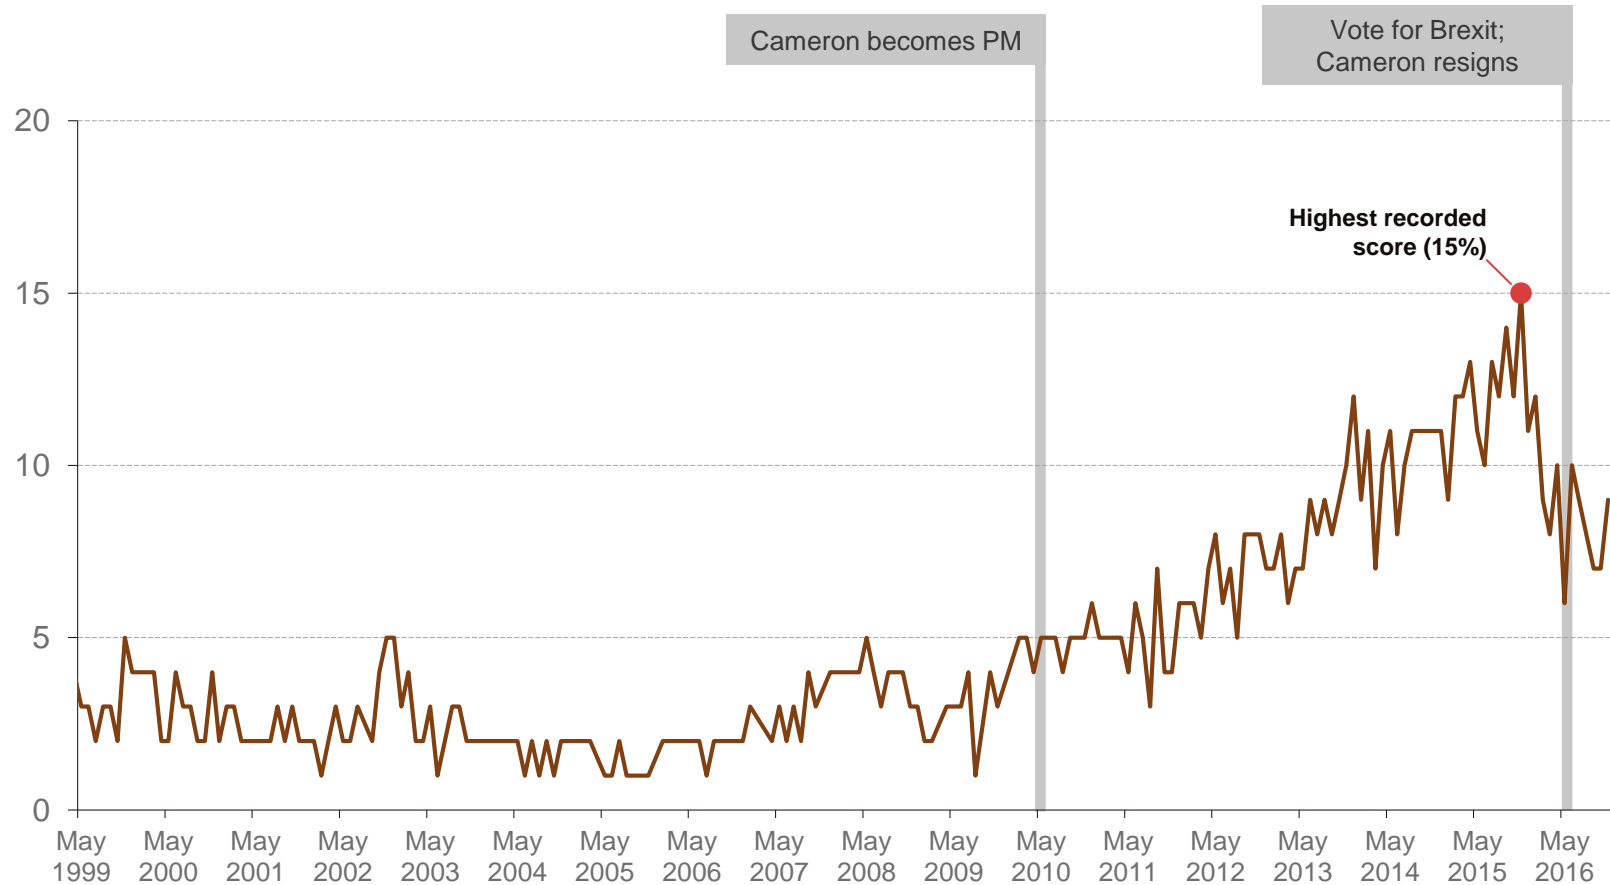

Issues Facing Britain: Low pay/minimum wage/fair wages

What do you see as the most/other important issues facing Britain today?

18

Base: representative sample of c.1,000 British adults age 18+ each month, interviewed face-to-face in home

Source: Ipsos MORI Issues Index