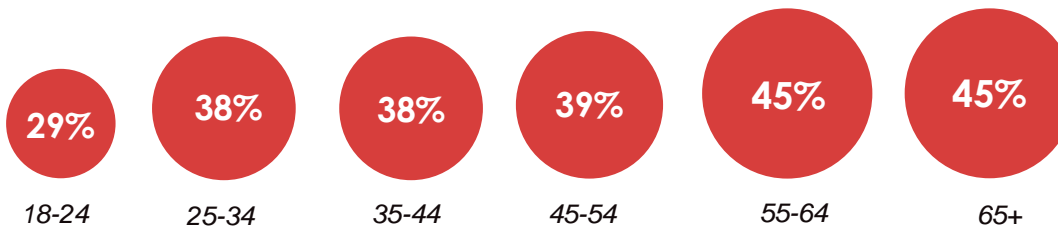

Concern about the EU/Brexit by age group:

Base: 973 British adults 18+, 4th – 24th November 2016

Ipsos MORI Issues Index