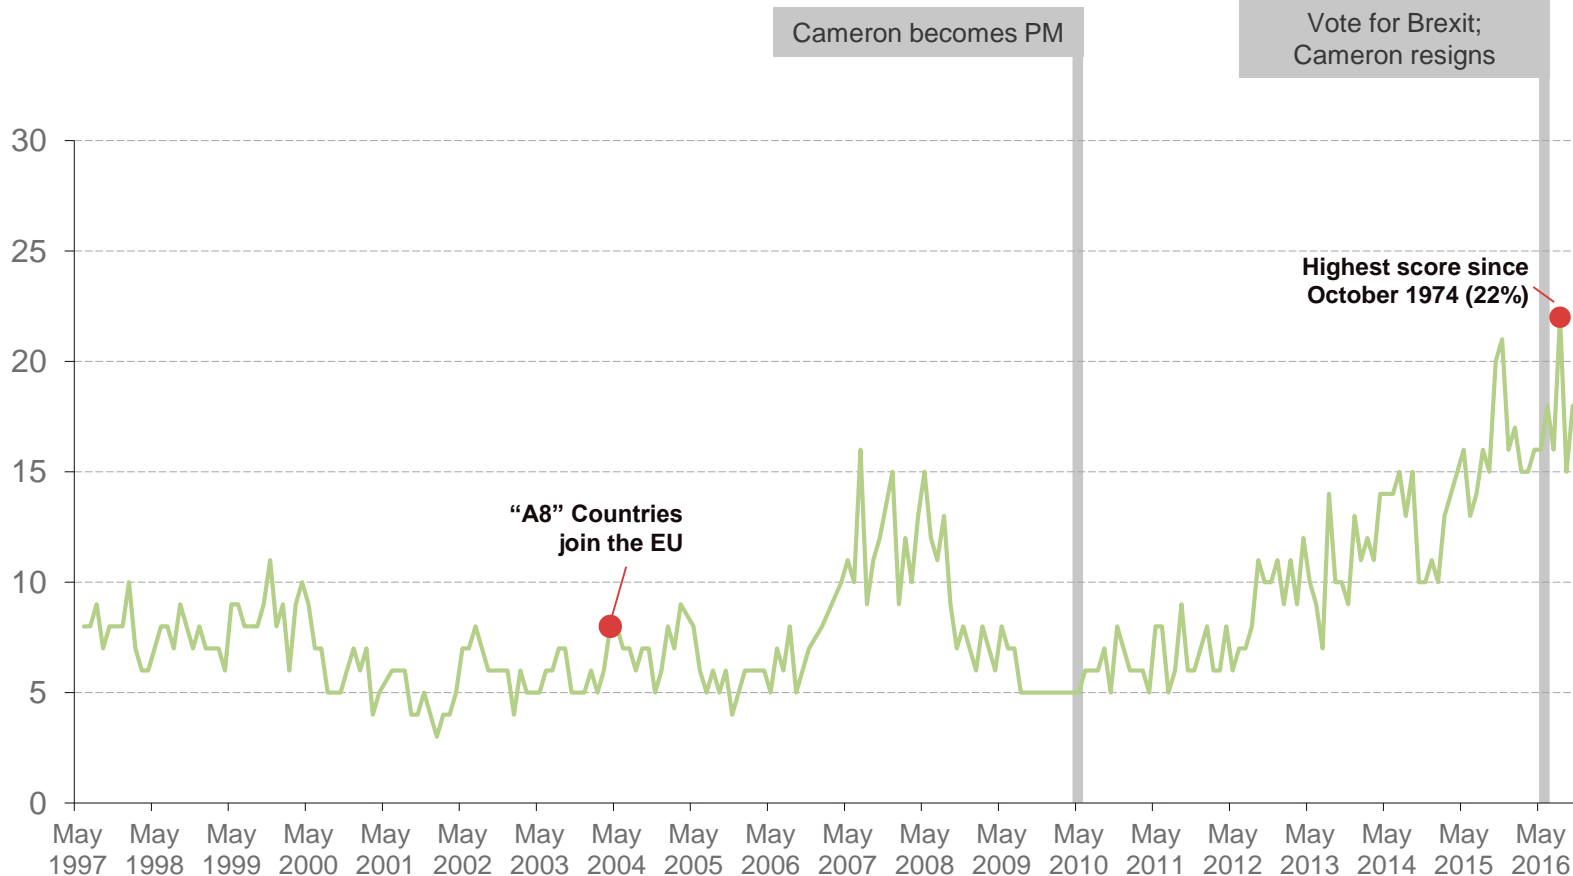

Issues Facing Britain: Housing

What do you see as the most/other important issues facing Britain today?

15

Base: representative sample of c.1,000 British adults age 18+ each month, interviewed face-to-face in home

Source: Ipsos MORI Issues Index