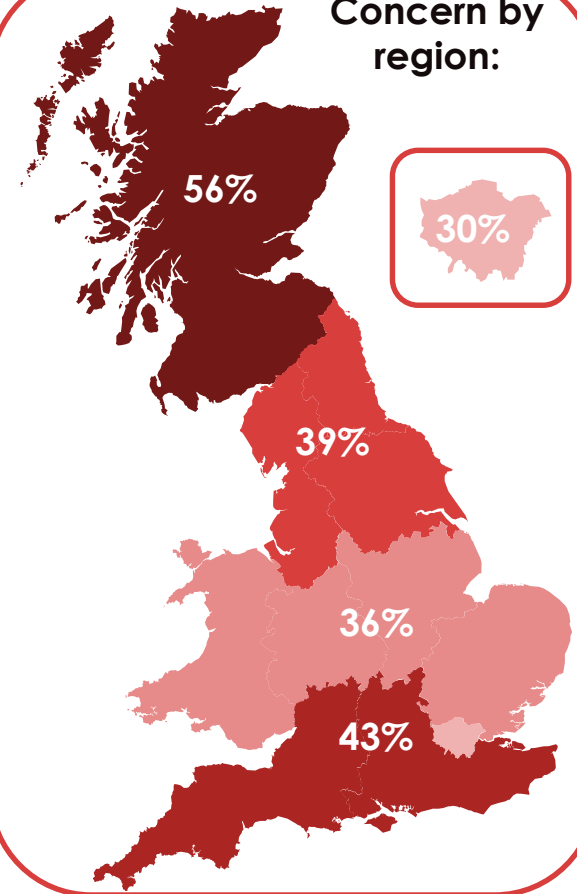

Concern by region: