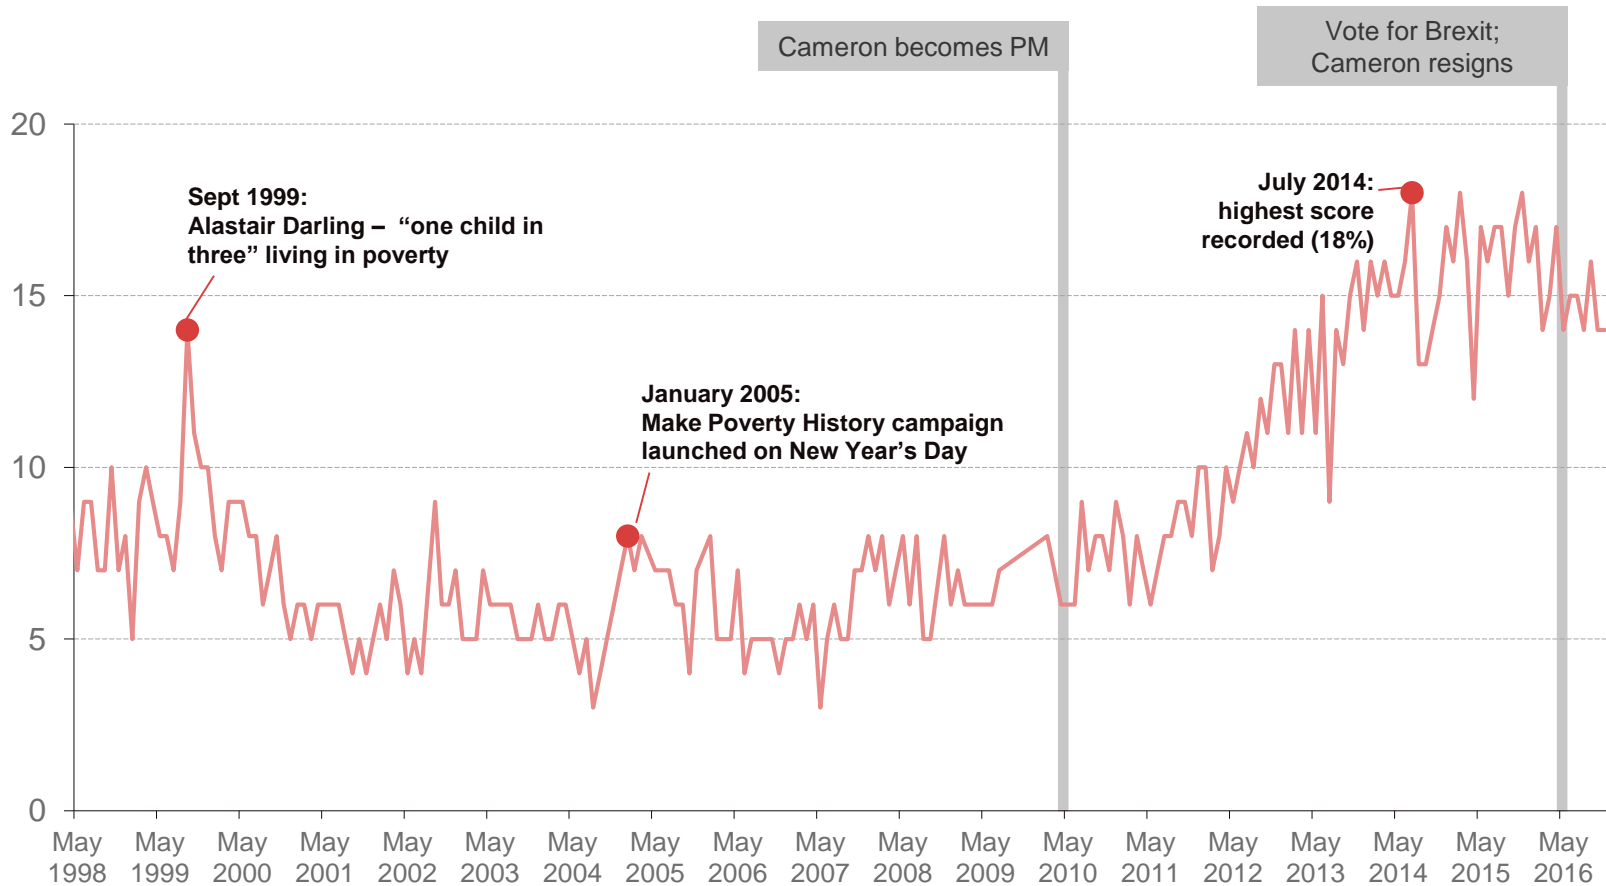

Issues Facing Britain: Poverty/inequality

What do you see as the most/other important issues facing Britain today?

13

Base: representative sample of c.1,000 British adults age 18+ each month, interviewed face-to-face in home

Source: Ipsos MORI Issues Index