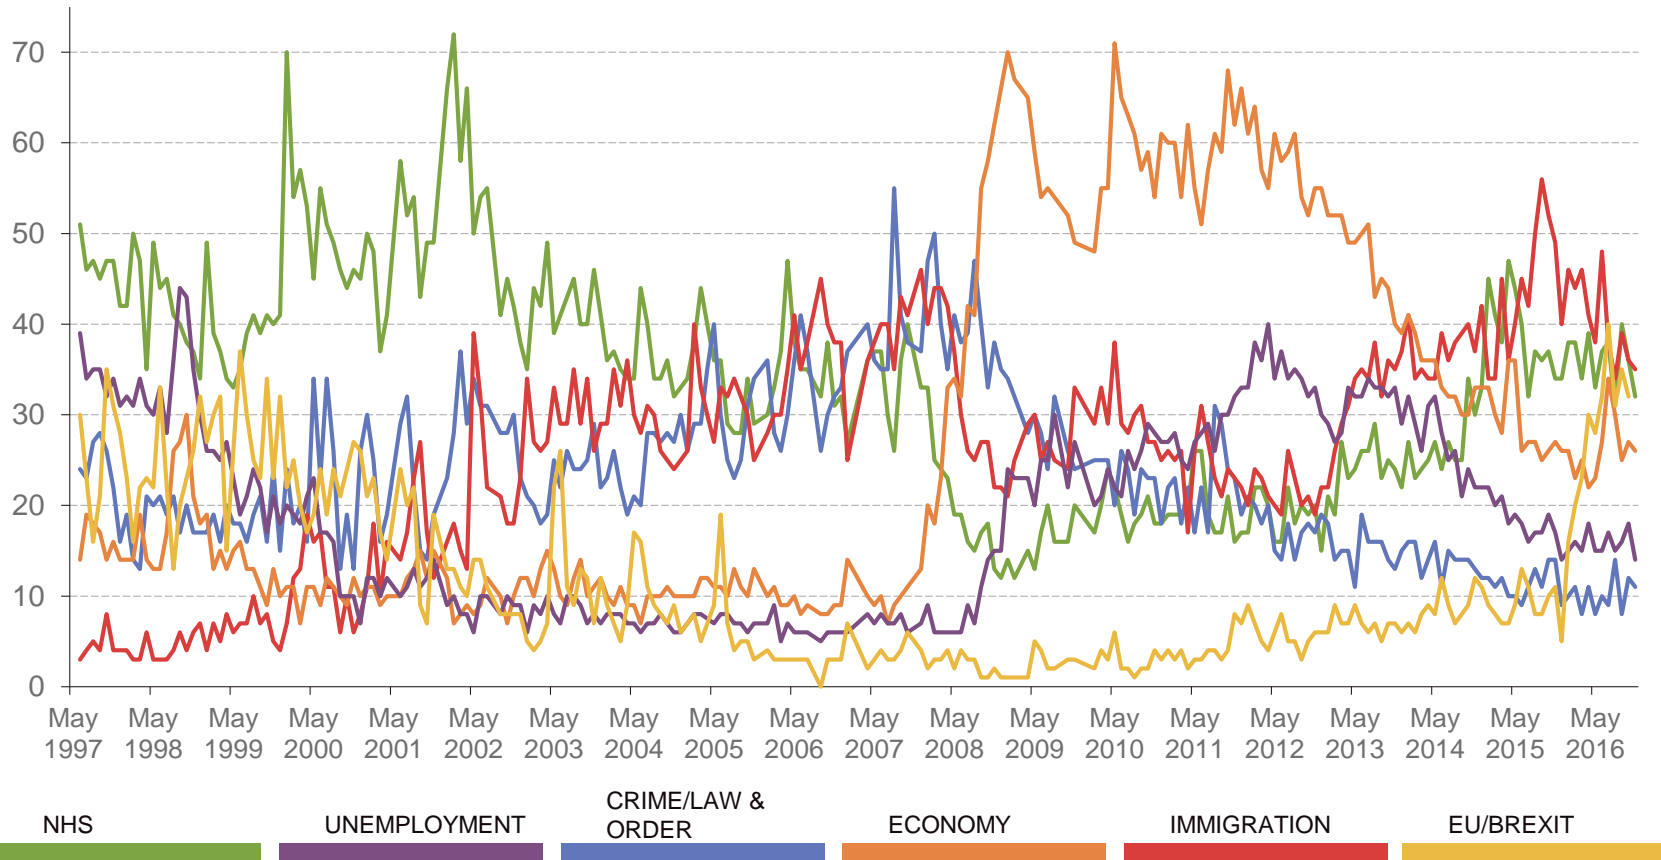

# Issues Facing Britain: November

What do you see as the most/other important issues facing Britain today?

2

Top mentions %

Change since Oct:

Base: 973 British adults 18+, 4<sup>th</sup> – 24<sup>th</sup> November 2016

# Issues Facing Britain: November

What do you see as the most/other important issues facing Britain today?

3

Top mentions %

Base: 973 British adults 18+, 4<sup>th</sup> – 24<sup>th</sup> November 2016

Source: Ipsos MORI Issues Index

# Issues Facing Britain: Long Term Trends

What do you see as the most/other important issues facing Britain today?

4

Base: representative sample of c.1,000 British adults age 18+ each month, interviewed face-to-face in home