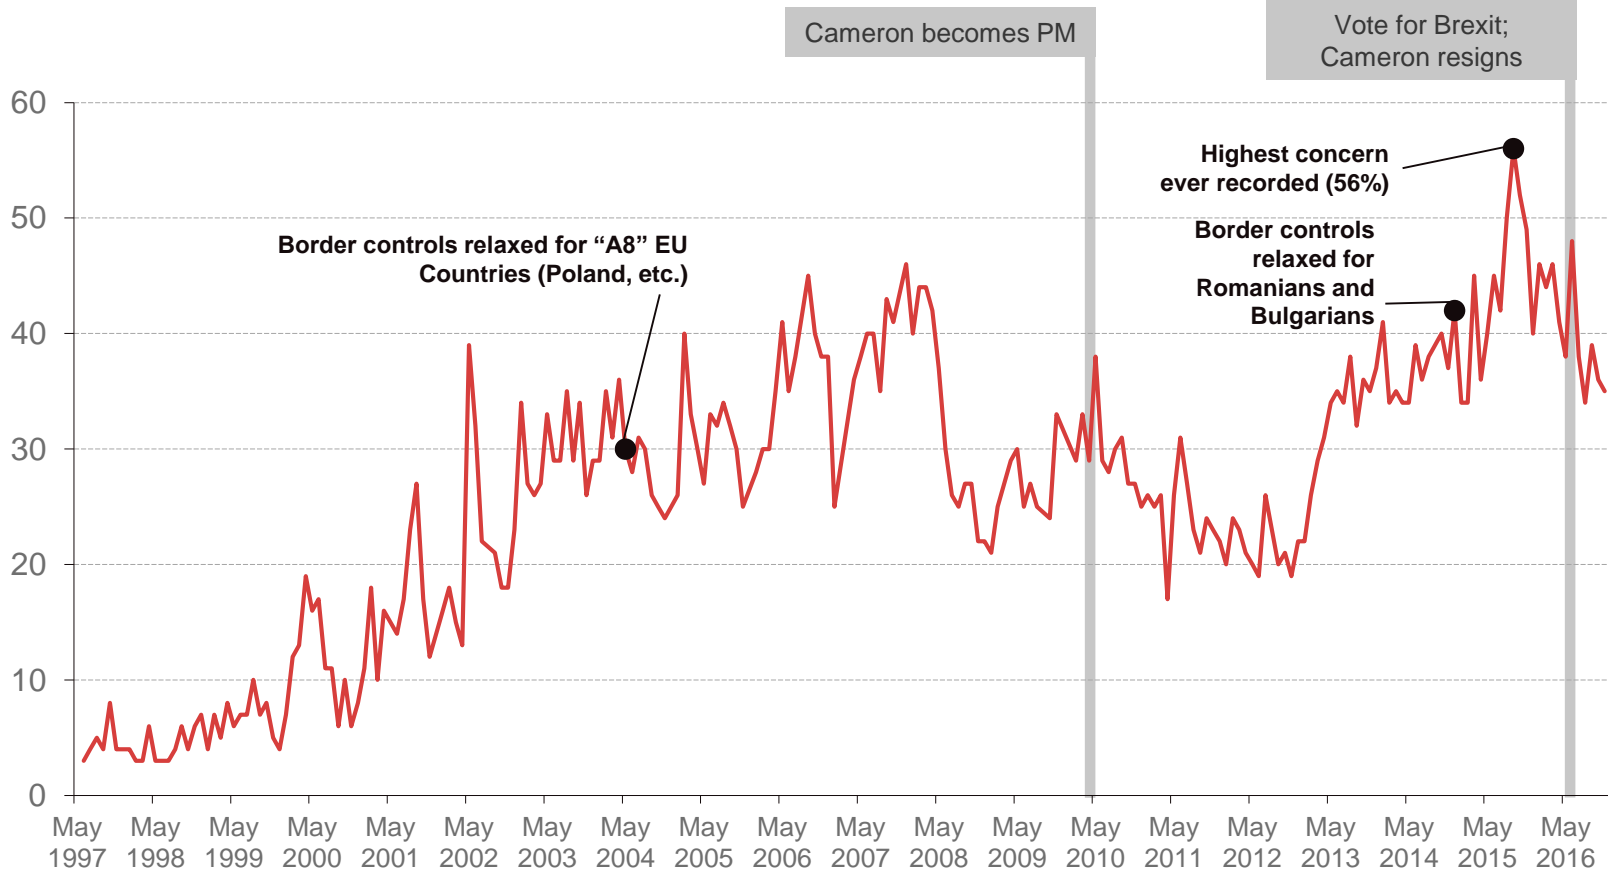

Issues Facing Britain: Immigration / Immigrants

What do you see as the most/other important issues facing Britain today?

5

Base: representative sample of c.1,000 British adults age 18+ each month, interviewed face-to-face in home
NB Until Sept 2014 the code was race relations/immigration/immigrants

Source: Ipsos MORI Issues Index