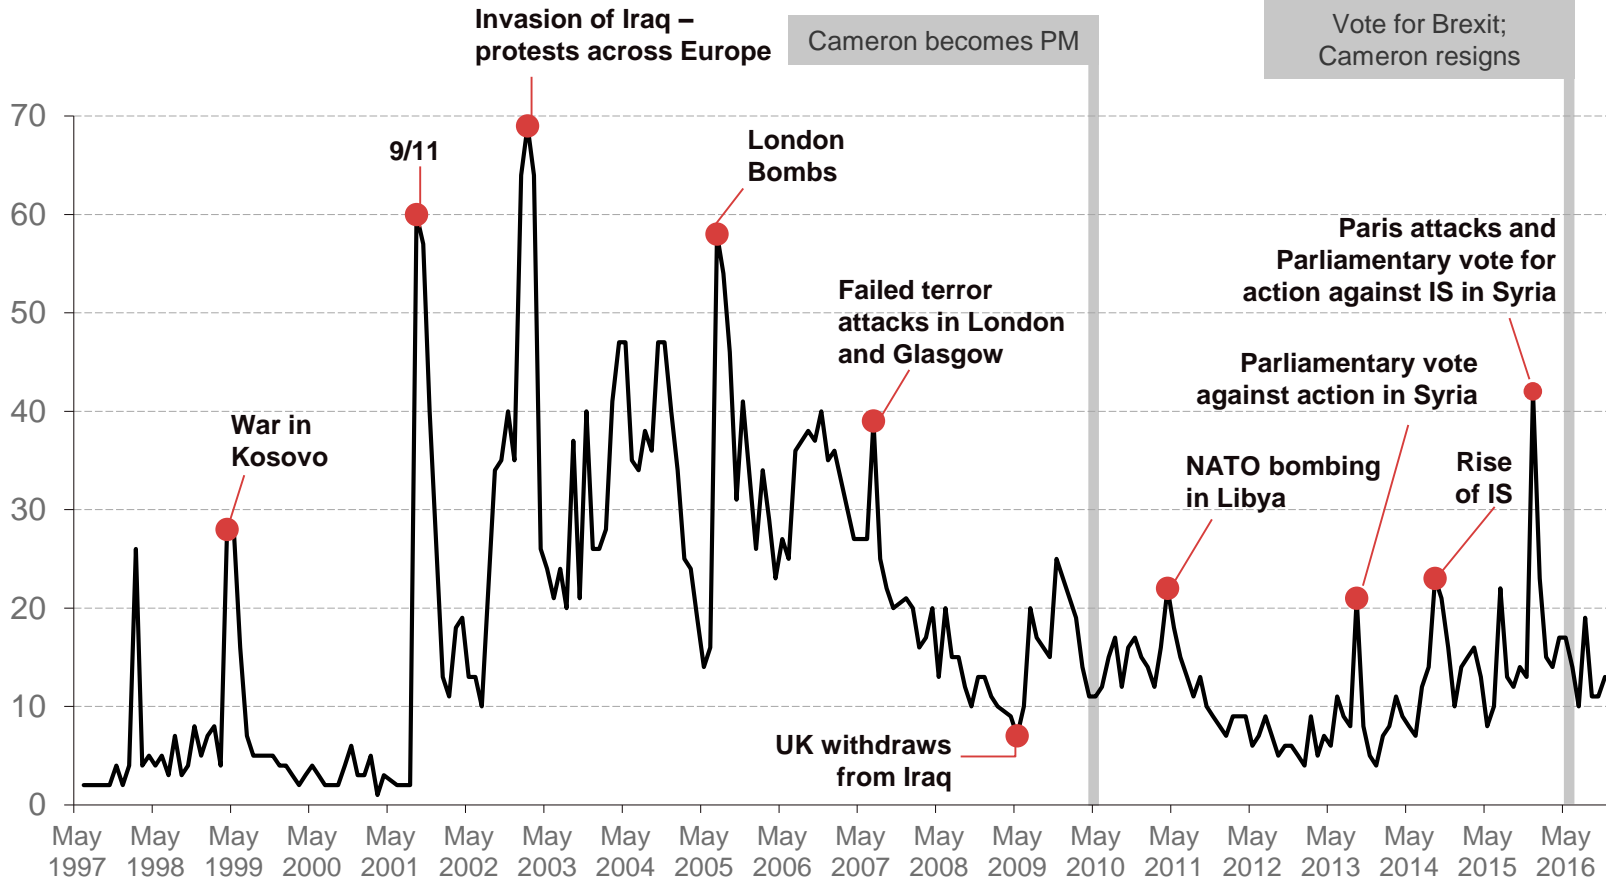

Issues Facing Britain: Defence / Foreign Affairs / International terrorism

What do you see as the most/other important issues facing Britain today?

12

Base: representative sample of c.1,000 British adults age 18+ each month, interviewed face-to-face in home

Source: Ipsos MORI Issues Index