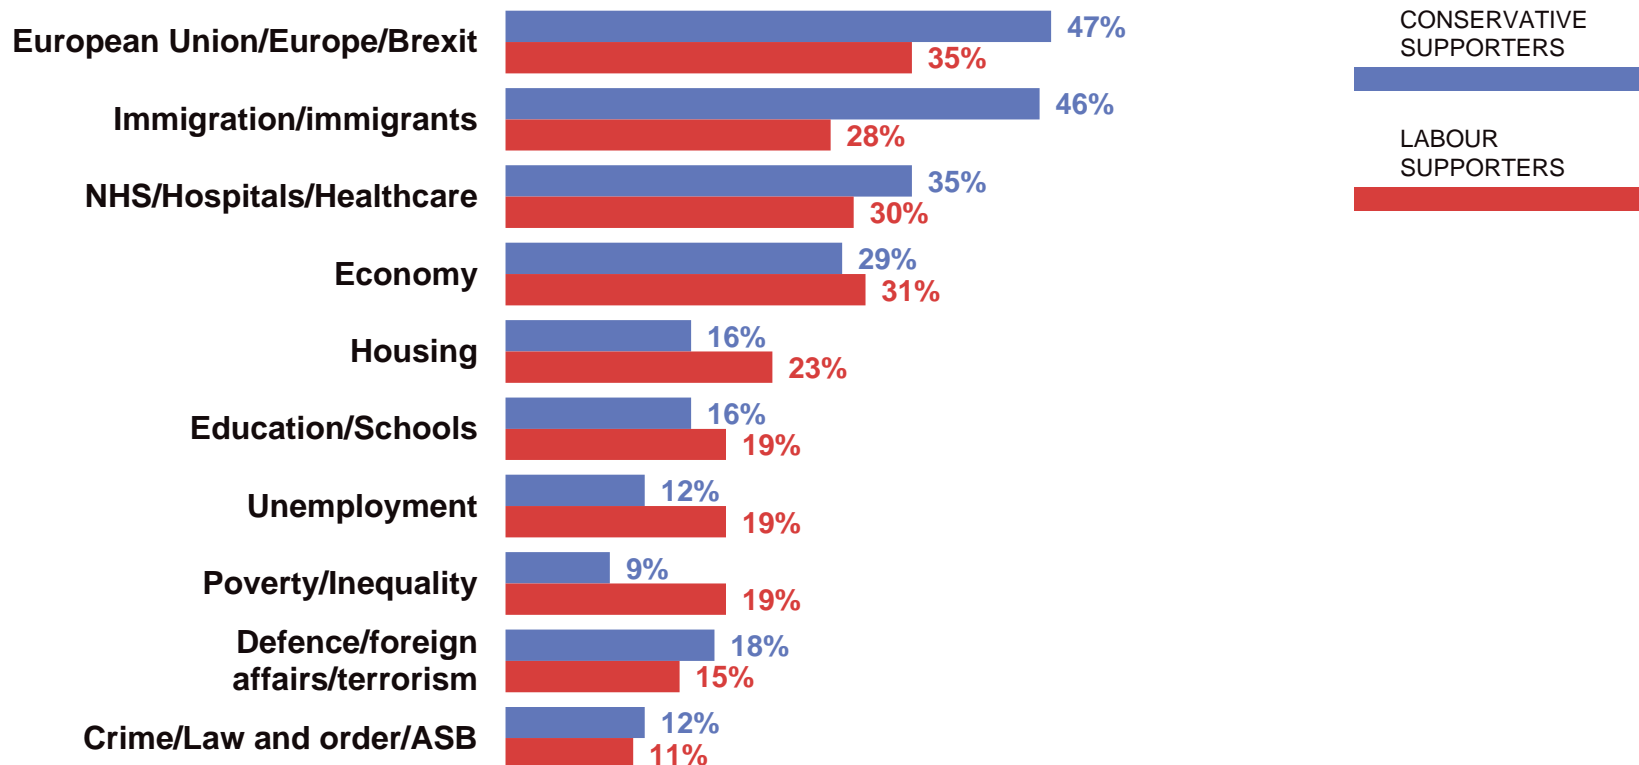

# Issues Facing Britain: Pollution / Environment

What do you see as the most/other important issues facing Britain today?

17

Base: representative sample of c.1,000 British adults age 18+ each month, interviewed face-to-face in home

# Issues Facing Britain: Low pay/minimum wage/fair wages

What do you see as the most/other important issues facing Britain today?

18

Base: representative sample of c.1,000 British adults age 18+ each month, interviewed face-to-face in home

Source: Ipsos MORI Issues Index

# Top issues – concern by party support

What do you see as the most/other important issues facing Britain today?

19

Top mentions %

Base: 234 Conservative and 262 Labour supporters aged 18+, 4<sup>th</sup> – 24<sup>th</sup> November 2016