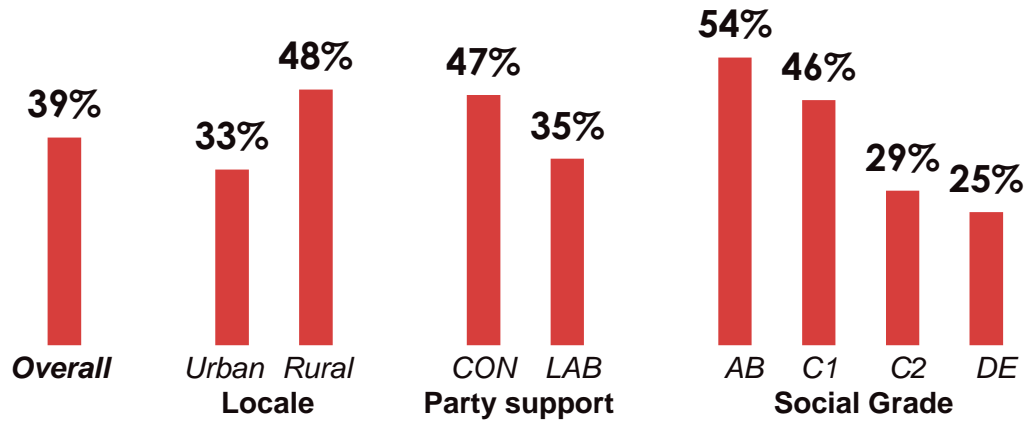

Concern about EU/Brexit by subgroups

What do you see as the most/other important issues facing Britain today? EU/Europe/Brexit

Concern about the EU/Brexit by key demographic groups: