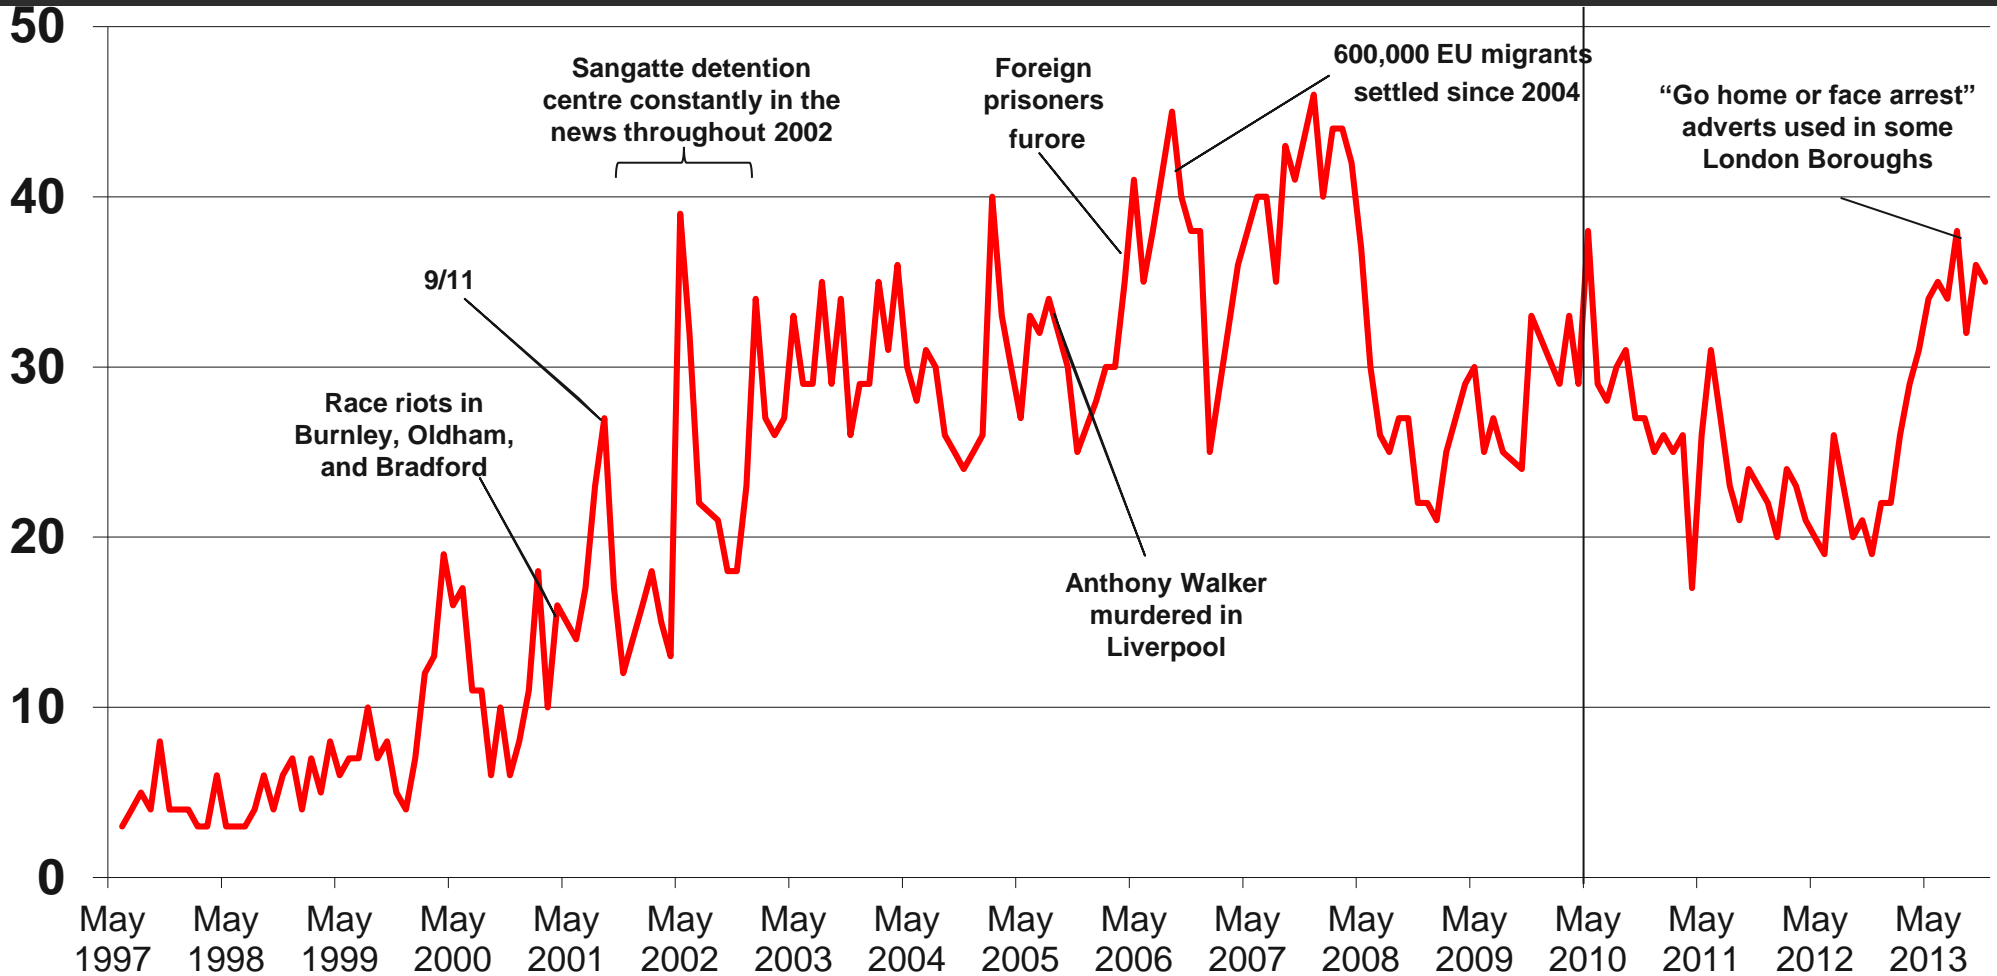

Base: 998 British adults 18+, 1st – 11th November 2013

Source: Ipsos MORI Issues Index

Issues Facing Britain: Long Term Trends

What do you see as the most/other important issues facing Britain today?

Base: representative sample of c.1,000 British adults age 18+ each month, interviewed face-to-face in home

Source: Ipsos MORI Issues Index

Issues Facing Britain: Economy / Economic situation

What do you see as the most/other important issues facing Britain today?

Cameron becomes PM

Base: representative sample of c.1,000 British adults age 18+ each month, interviewed face-to-face in home

Source: Ipsos MORI Issues Index

Issues Facing Britain: Race Relations / Immigration / Immigrants

What do you see as the most/other important issues facing Britain today?

Cameron becomes PM

Base: representative sample of c.1,000 British adults age 18+ each month, interviewed face-to-face in home