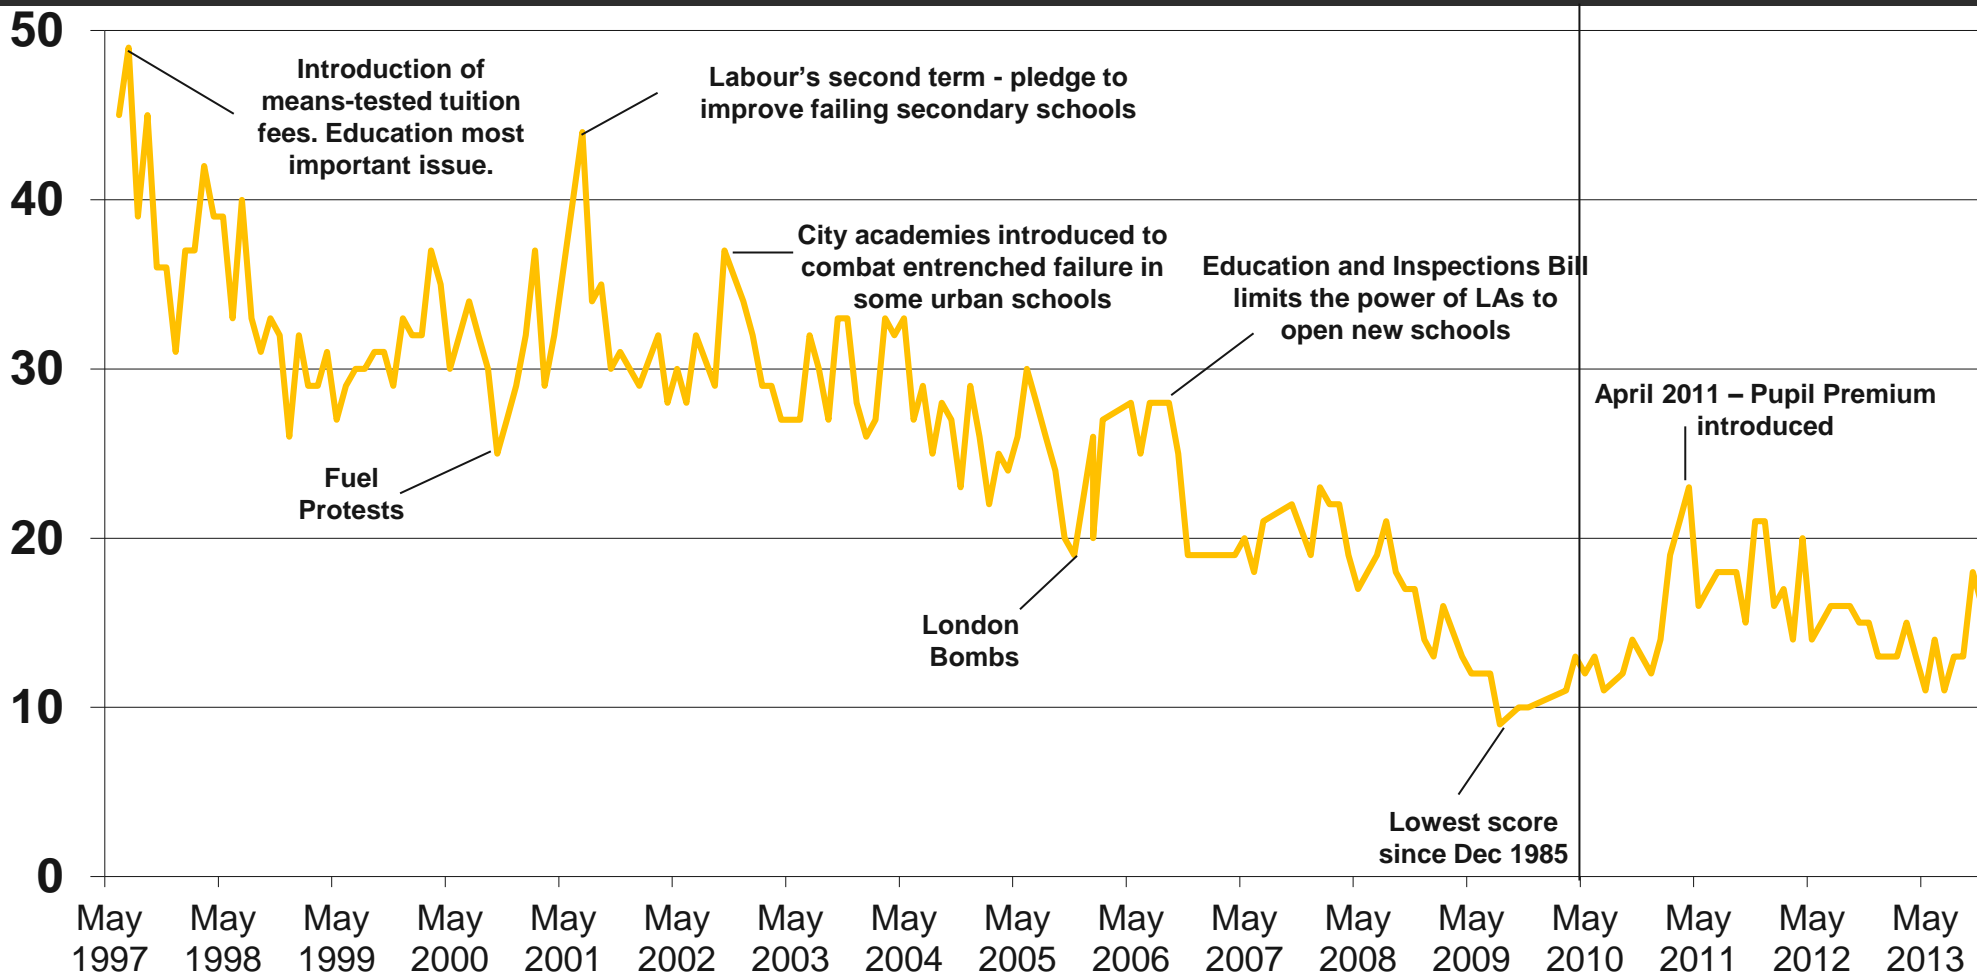

Issues Facing Britain: Education / Schools

What do you see as the most/other important issues facing Britain today?

Cameron becomes
PM

Base: representative sample of c.1,000 British adults age 18+ each month, interviewed face-to-face in home

Source: Ipsos MORI Issues Index