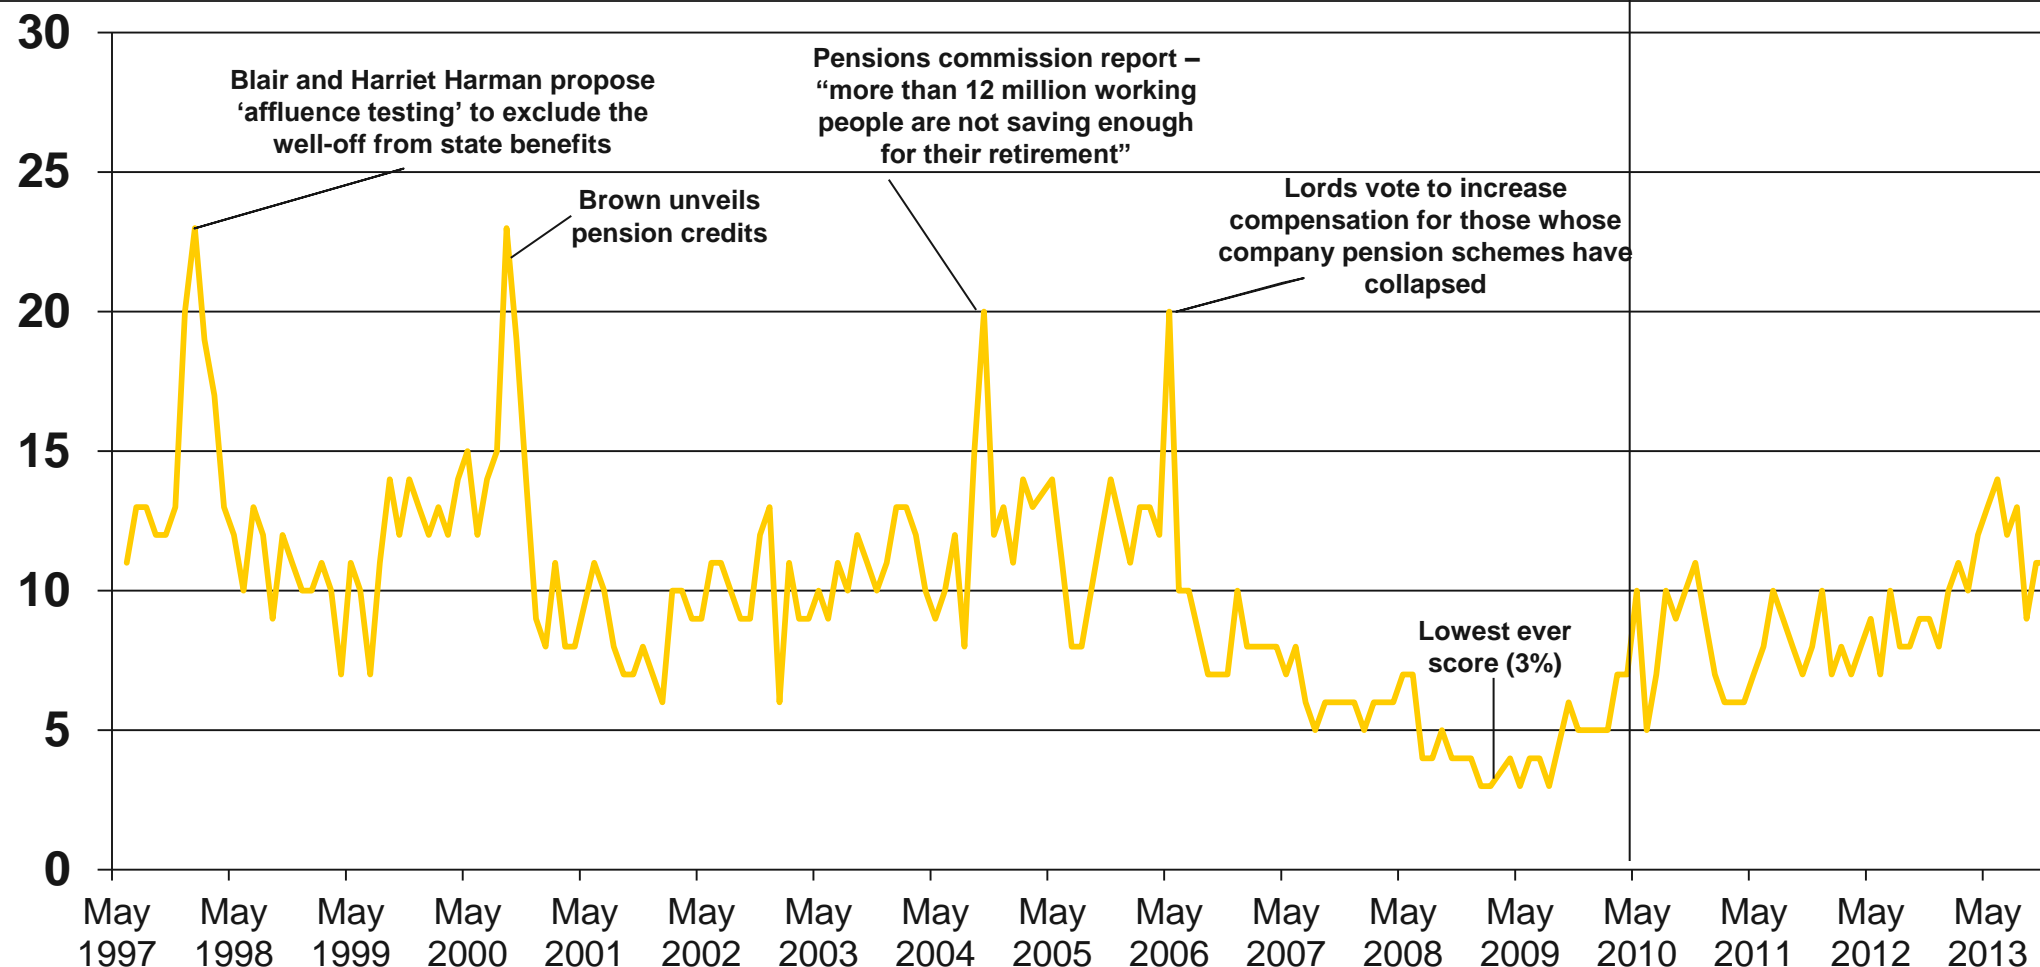

Issues Facing Britain: Pensions/Benefits/Social security

What do you see as the most/other important issues facing Britain today?

Cameron becomes
PM

Base: representative sample of c.1,000 British adults age 18+ each month, interviewed face-to-face in home

Source: Ipsos MORI Issues Index