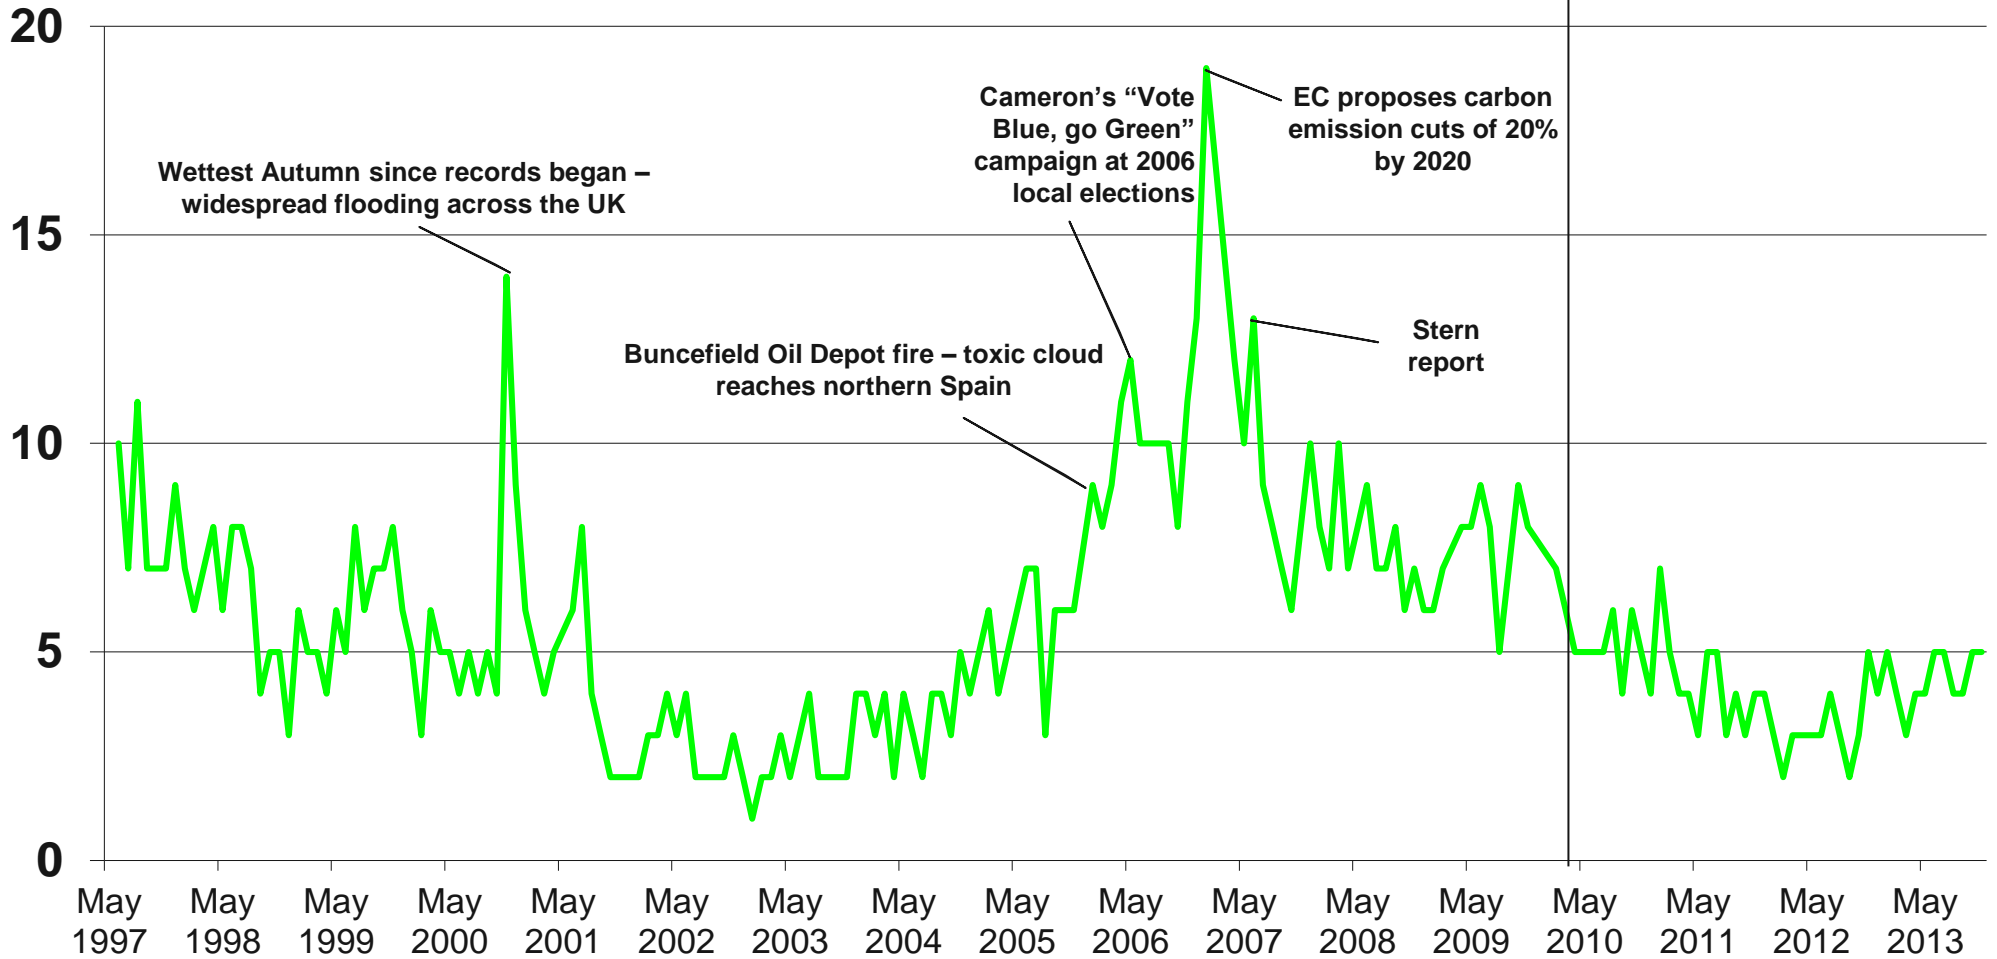

Issues Facing Britain: Pollution / Environment

What do you see as the most/other important issues facing Britain today?

Cameron becomes PM

Base: representative sample of c.1,000 British adults age 18+ each month, interviewed face-to-face in home

Source: Ipsos MORI Issues Index