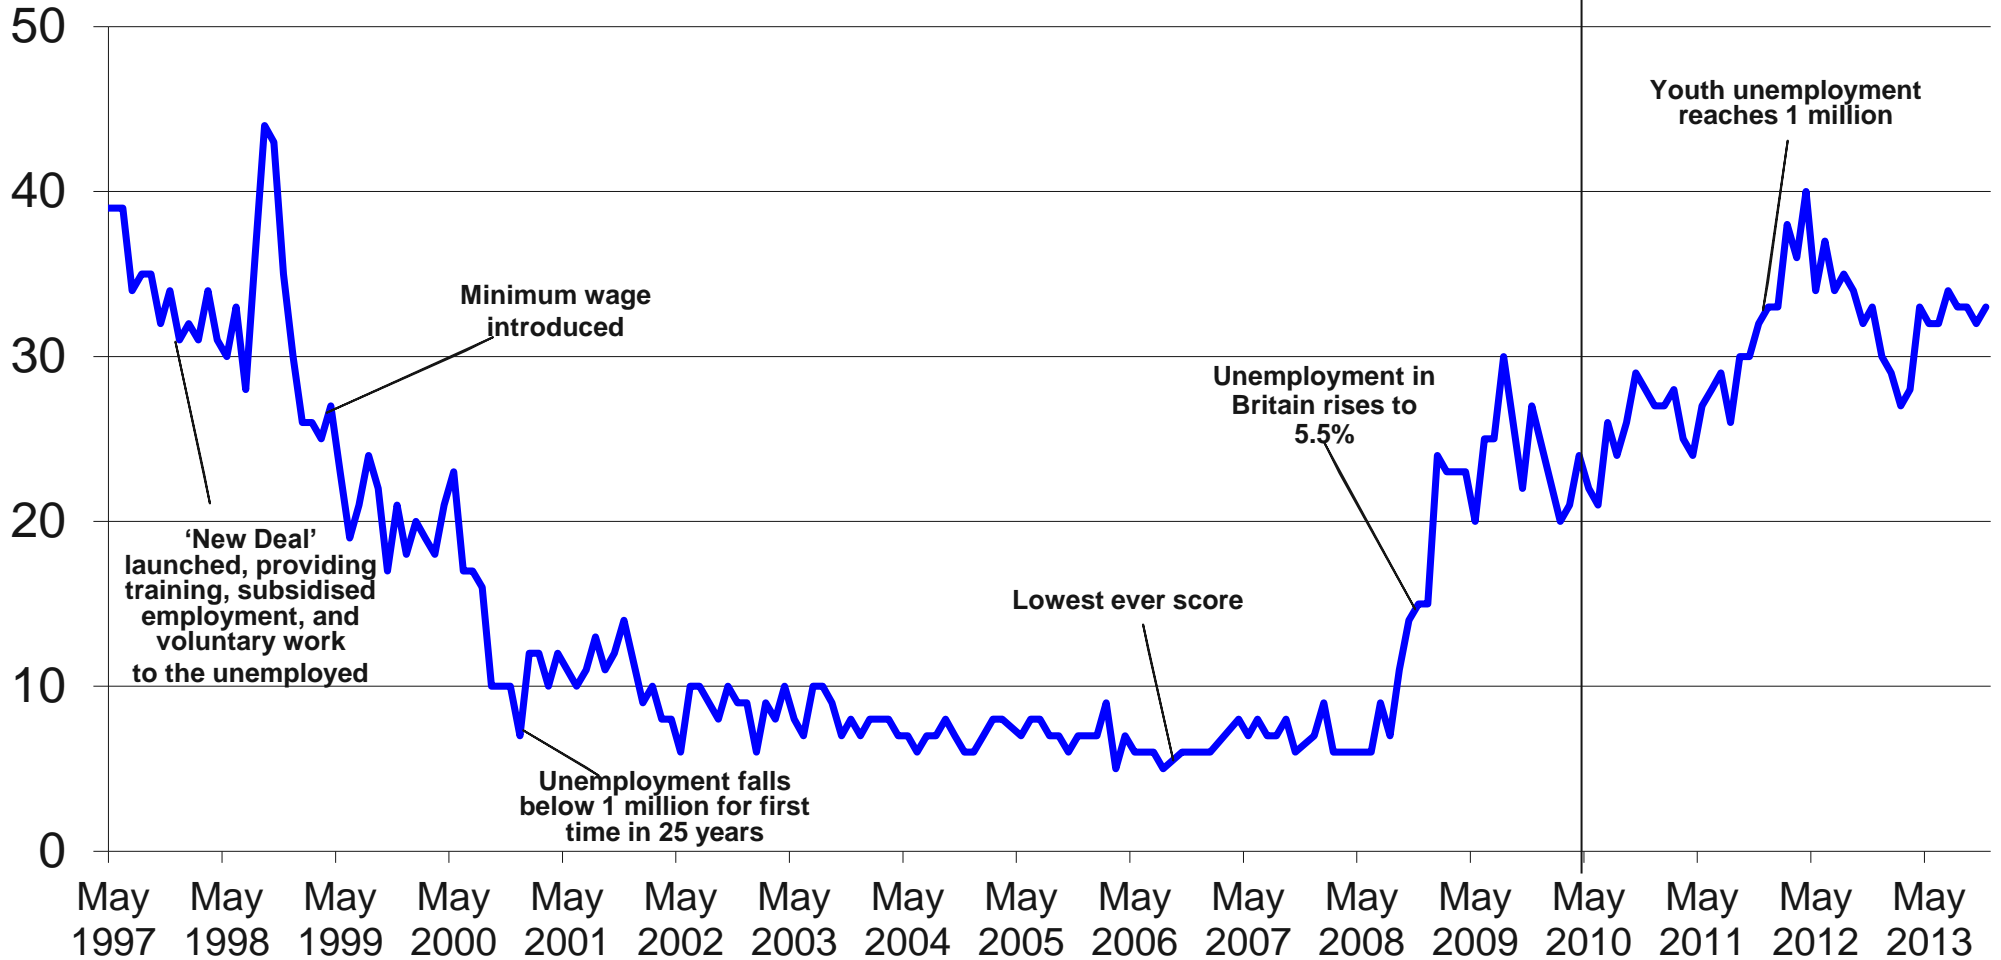

Issues Facing Britain: Unemployment / Factory closure / Lack of industry

What do you see as the most/other important issues facing Britain today?

Cameron becomes PM

Base: representative sample of c.1,000 British adults age 18+ each month, interviewed face-to-face in home

Source: Ipsos MORI Issues Index