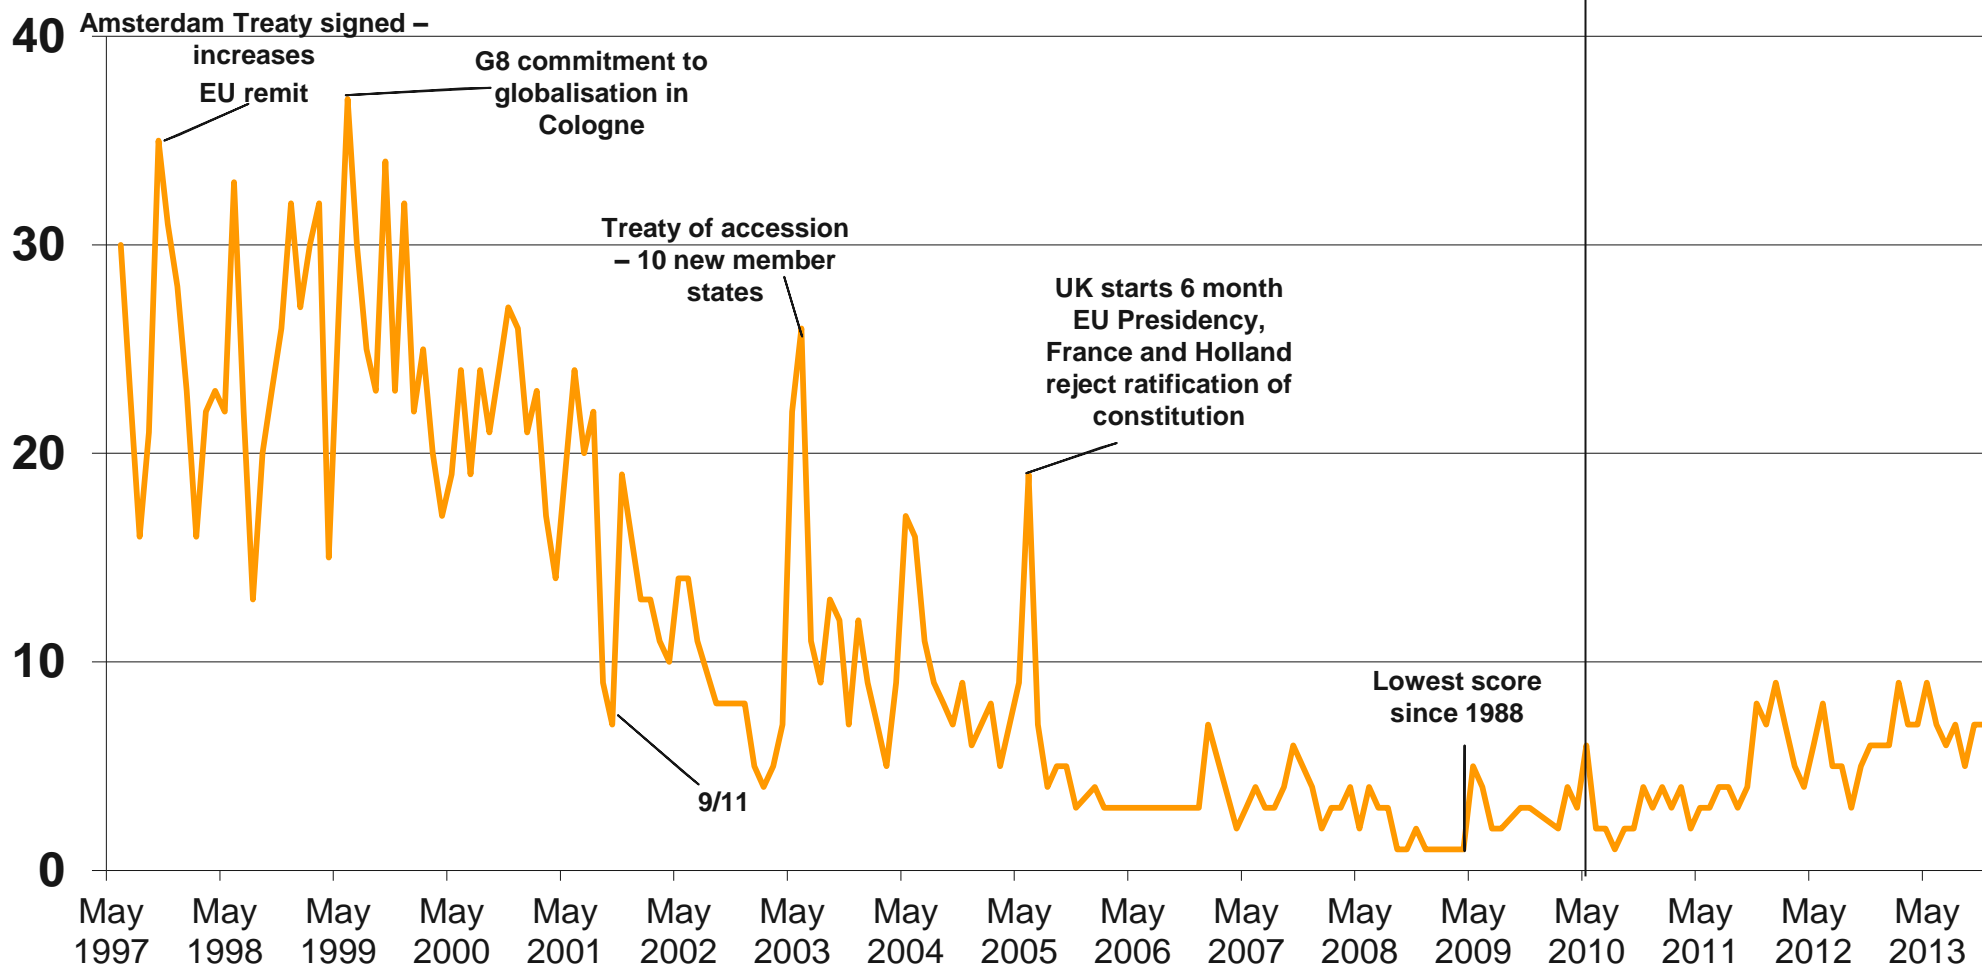

Issues Facing Britain: Common Market / Europe / Euro / EU

What do you see as the most/other important issues facing Britain today?

Cameron becomes
PM

Base: representative sample of c.1,000 British adults age 18+ each month, interviewed face-to-face in home

Source: Ipsos MORI Issues Index