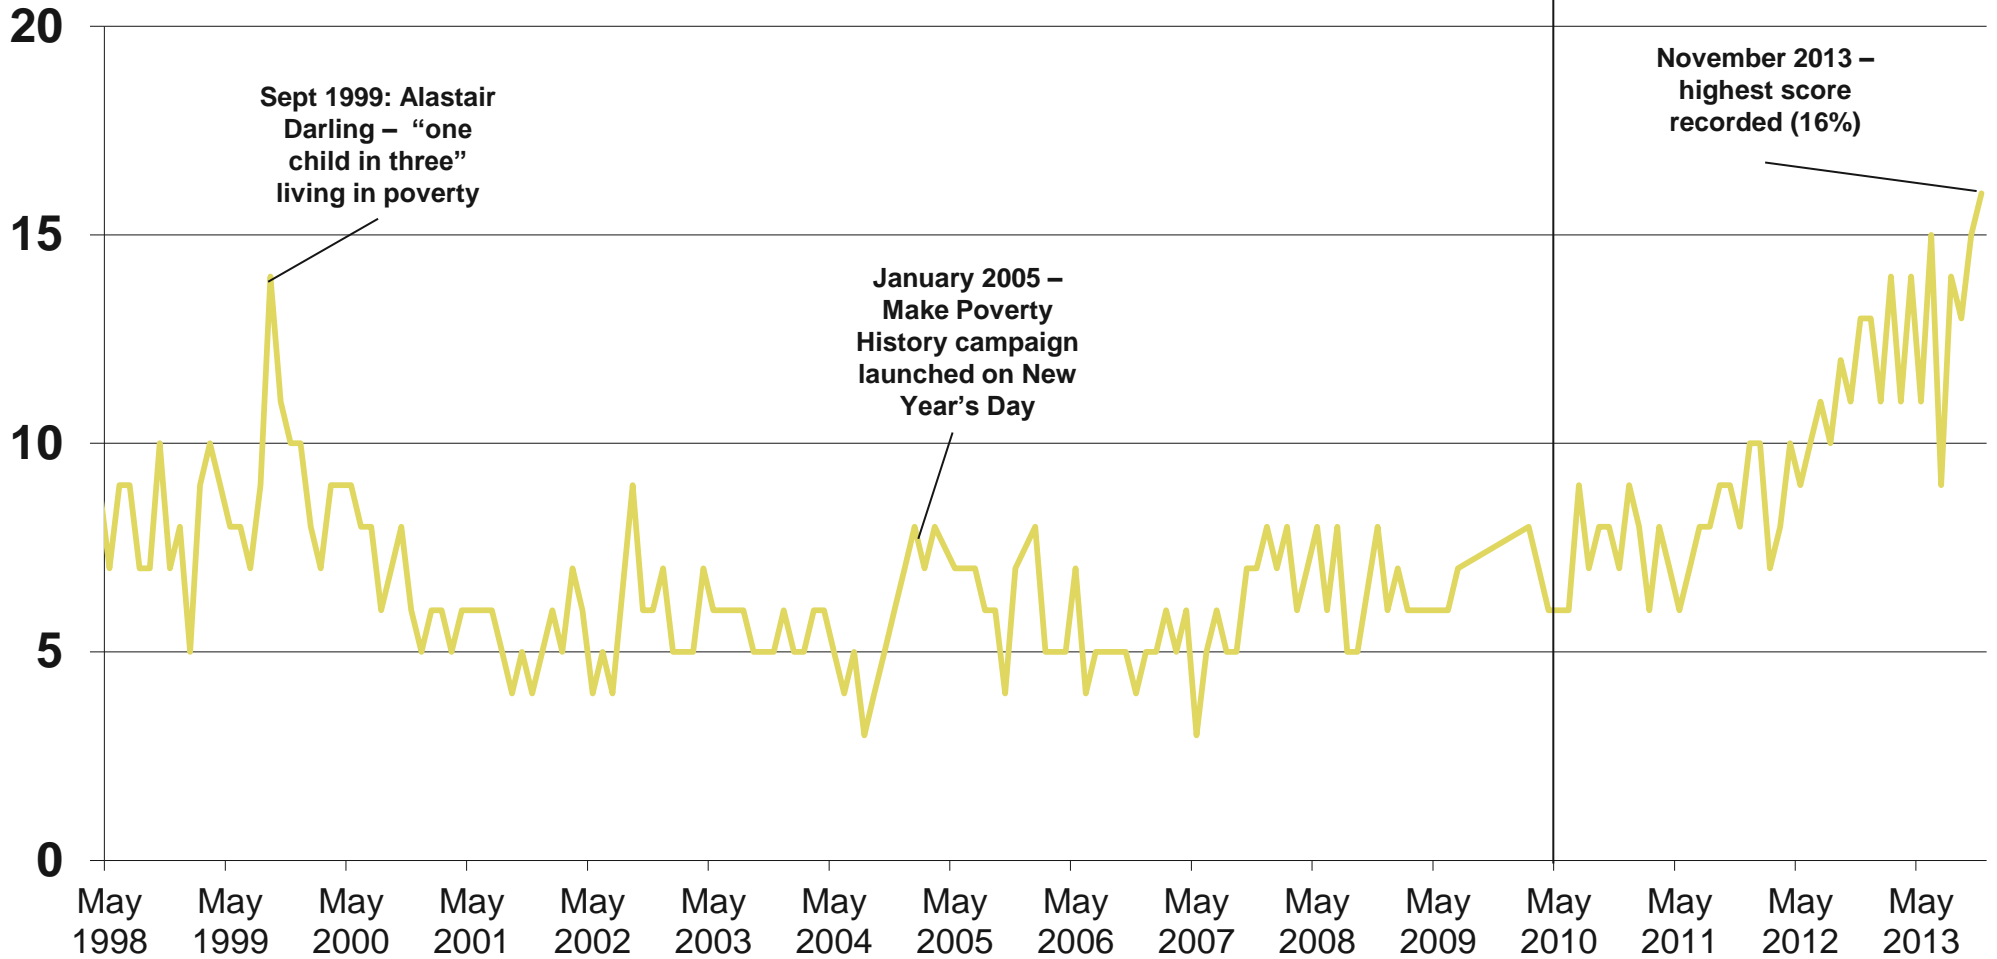

Source: Ipsos MORI Issues Index

Issues Facing Britain: Defence / Foreign Affairs / International terrorism

What do you see as the most/other important issues facing Britain today?

Cameron becomes
PM

Base: representative sample of c.1,000 British adults age 18+ each month, interviewed face-to-face in home

Source: Ipsos MORI Issues Index

Issues Facing Britain: Poverty/inequality

What do you see as the most/other important issues facing Britain today?

Cameron becomes PM

Base: representative sample of c.1,000 British adults age 18+ each month, interviewed face-to-face in home