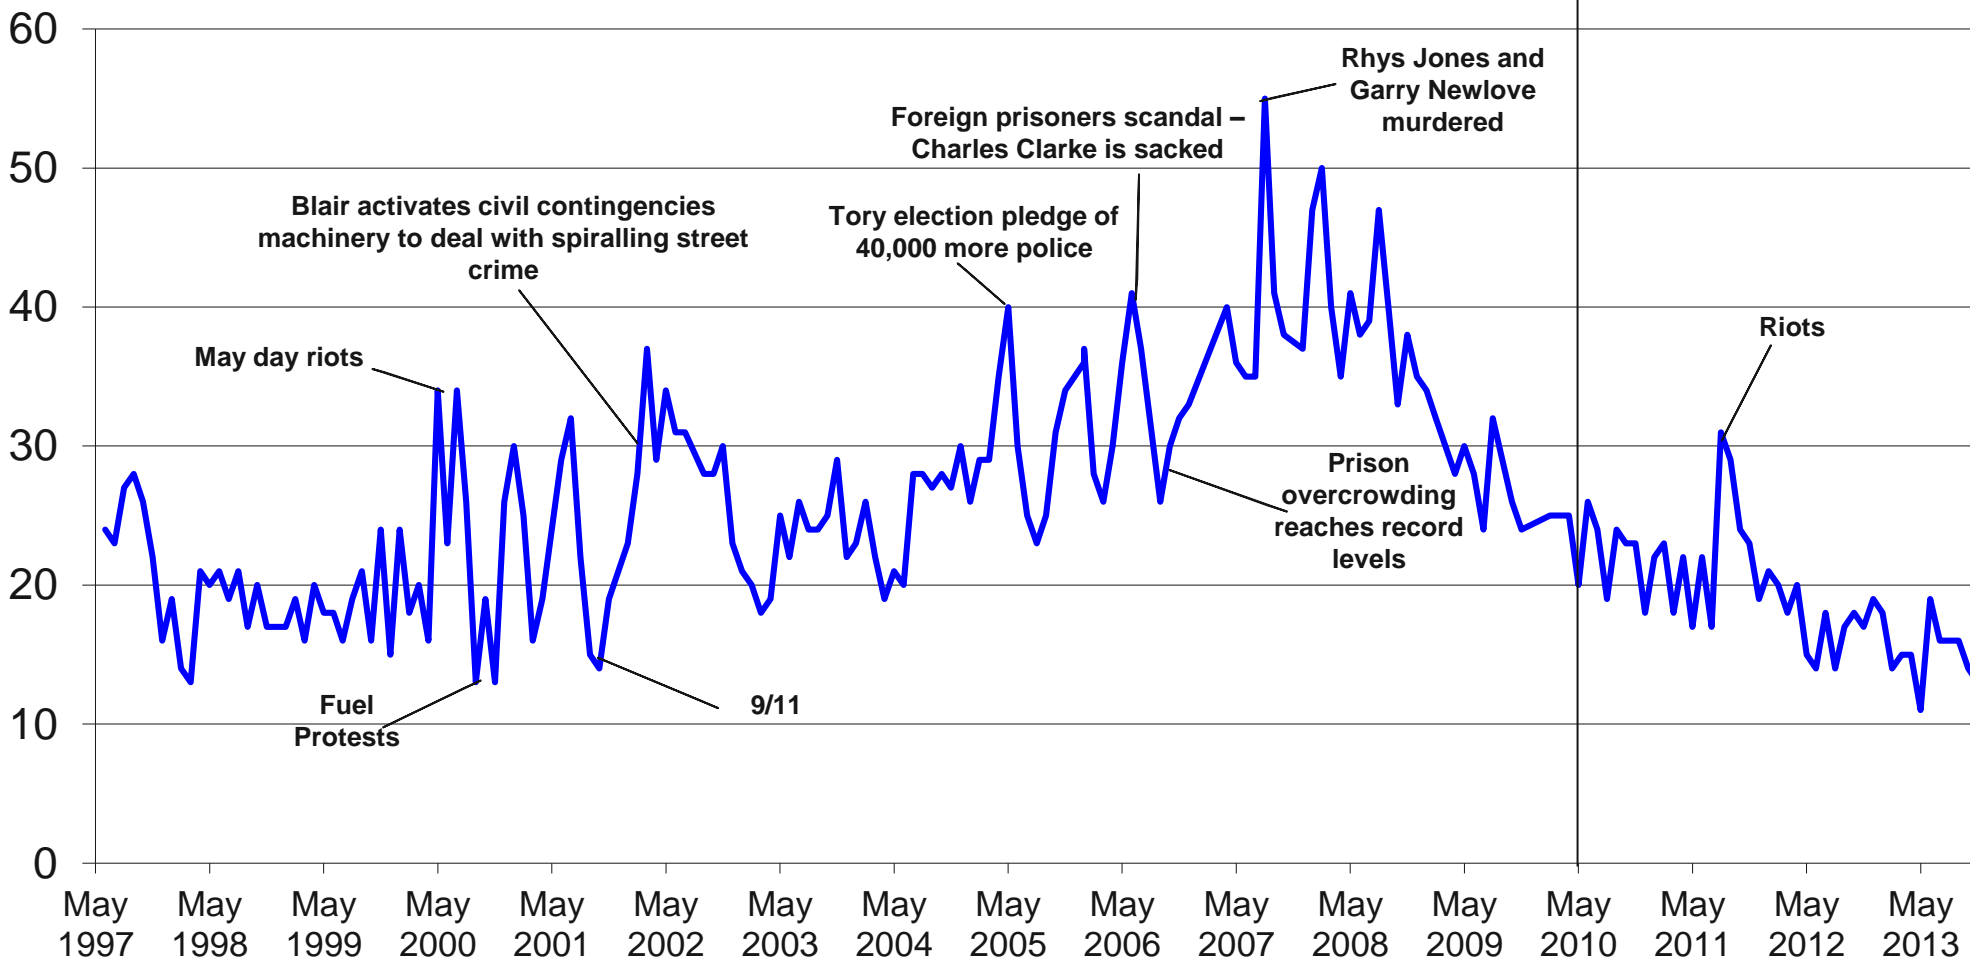

Issues Facing Britain: Crime / Law & Order / Violence / Vandalism / ASB

What do you see as the most/other important issues facing Britain today?

Cameron becomes PM

Base: representative sample of c.1,000 British adults age 18+ each month, interviewed face-to-face in home

Source: Ipsos MORI Issues Index