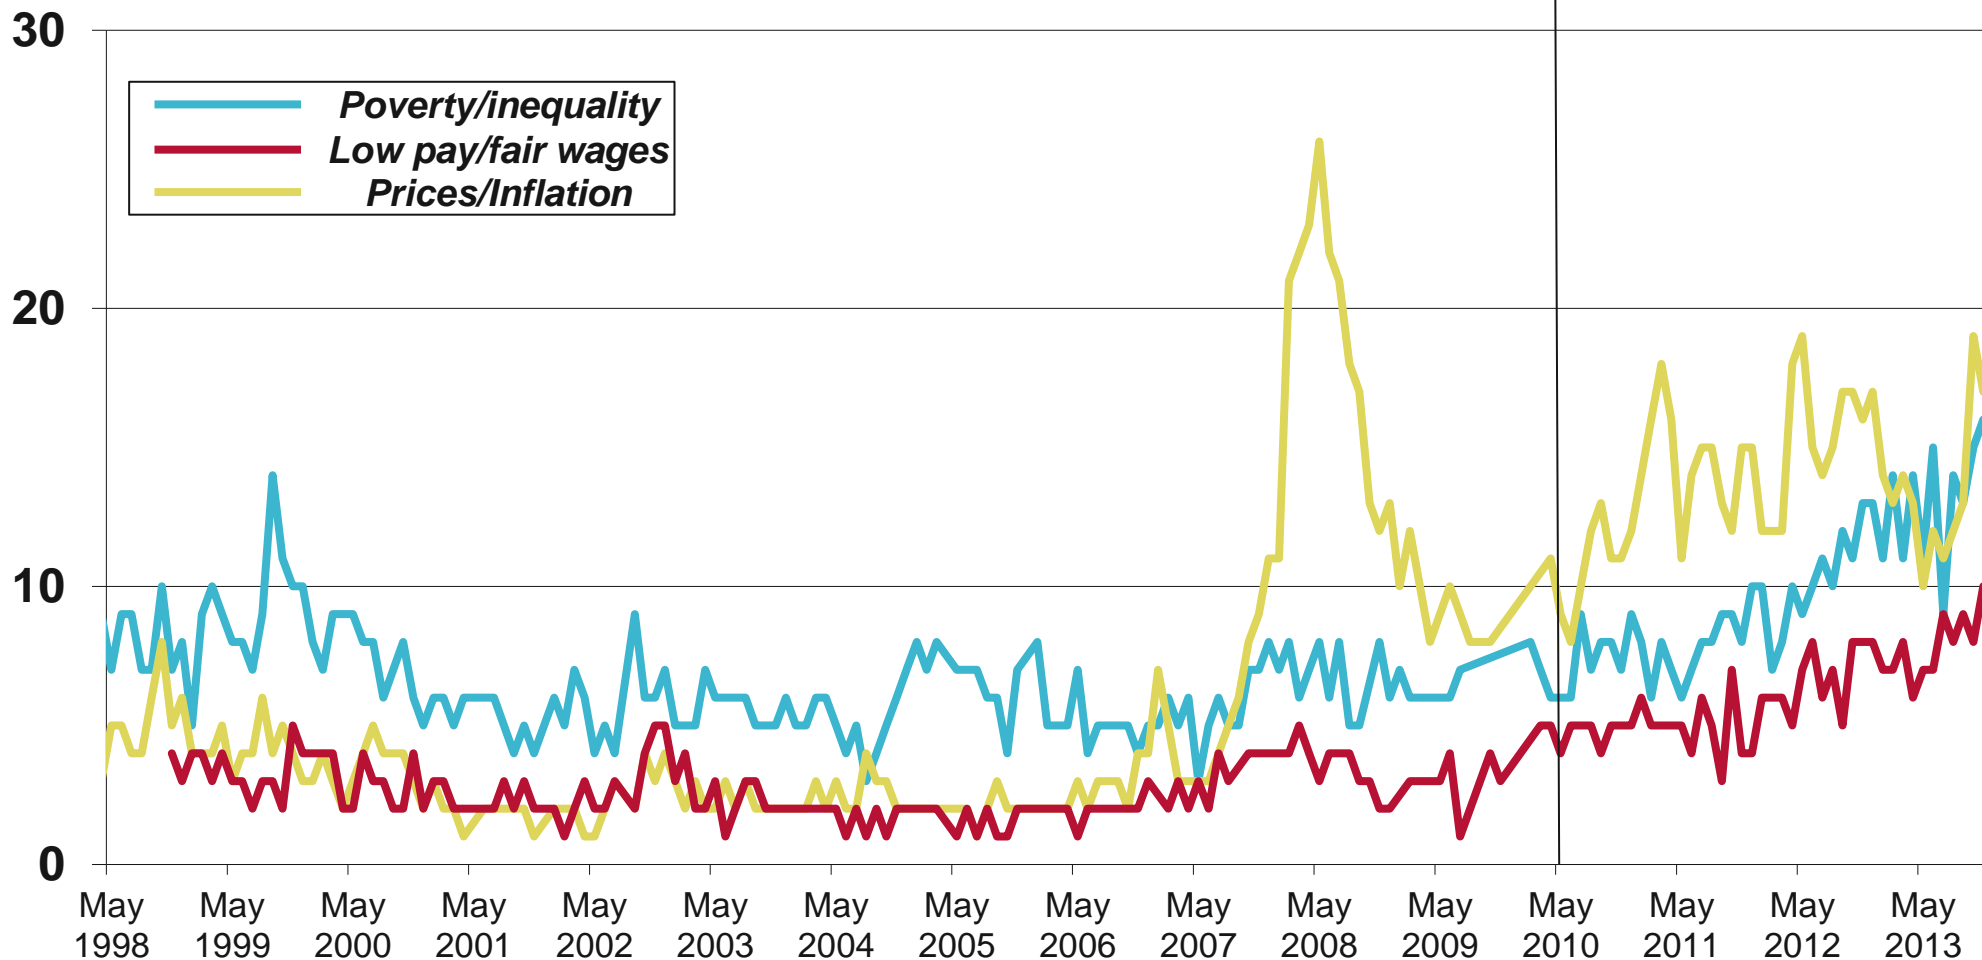

Source: Ipsos MORI Issues Index

Issues Facing Britain: Pollution / Environment

What do you see as the most/other important issues facing Britain today?

Cameron becomes PM

Base: representative sample of c.1,000 British adults age 18+ each month, interviewed face-to-face in home

Source: Ipsos MORI Issues Index

Issues Facing Britain: Common Market / Europe / Euro / EU

What do you see as the most/other important issues facing Britain today?

Cameron becomes
PM

Base: representative sample of c.1,000 British adults age 18+ each month, interviewed face-to-face in home

Source: Ipsos MORI Issues Index

Issues Facing Britain: Rising measures of inequality

What do you see as the most/other important issues facing Britain today?

Cameron becomes
PM

Base: representative sample of c.1,000 British adults age 18+ each month, interviewed face-to-face in home