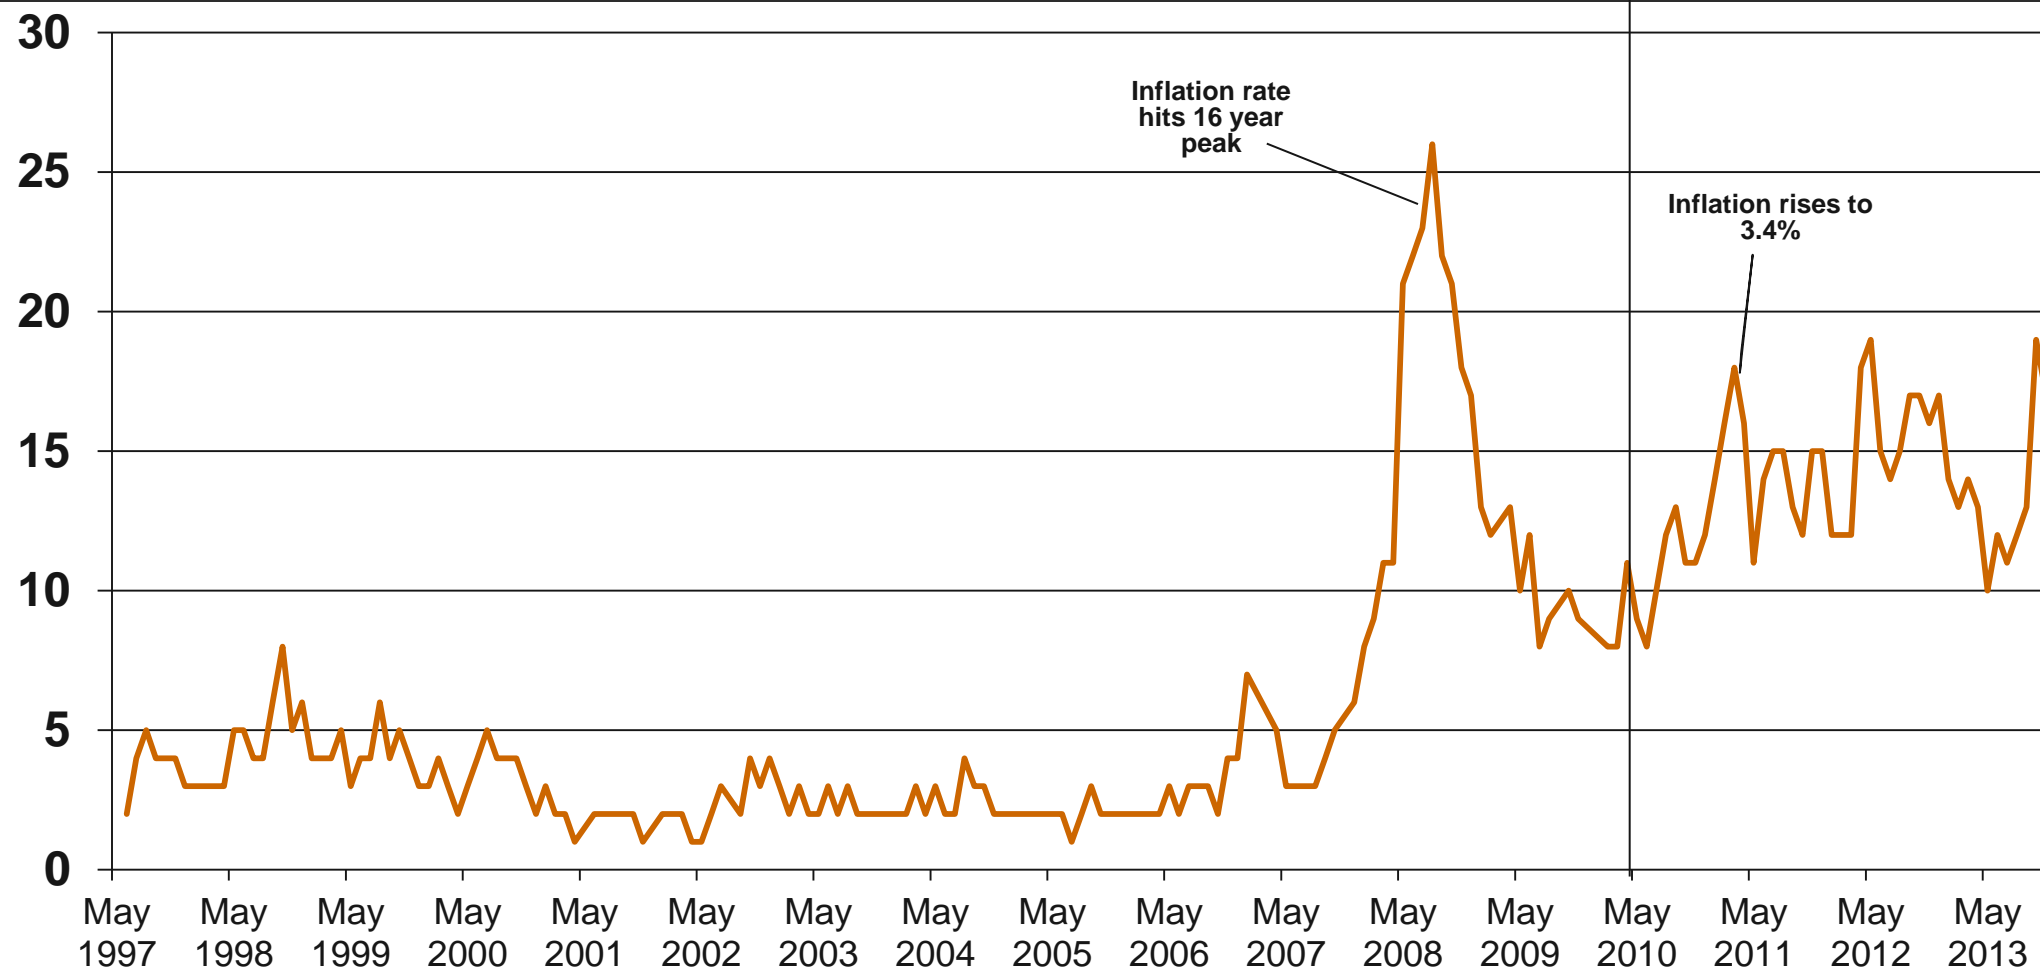

Issues Facing Britain: Inflation/Prices

What do you see as the most/other important issues facing Britain today?

Cameron becomes
PM

Base: representative sample of c.1,000 British adults age 18+ each month, interviewed face-to-face in home

Source: Ipsos MORI Issues Index