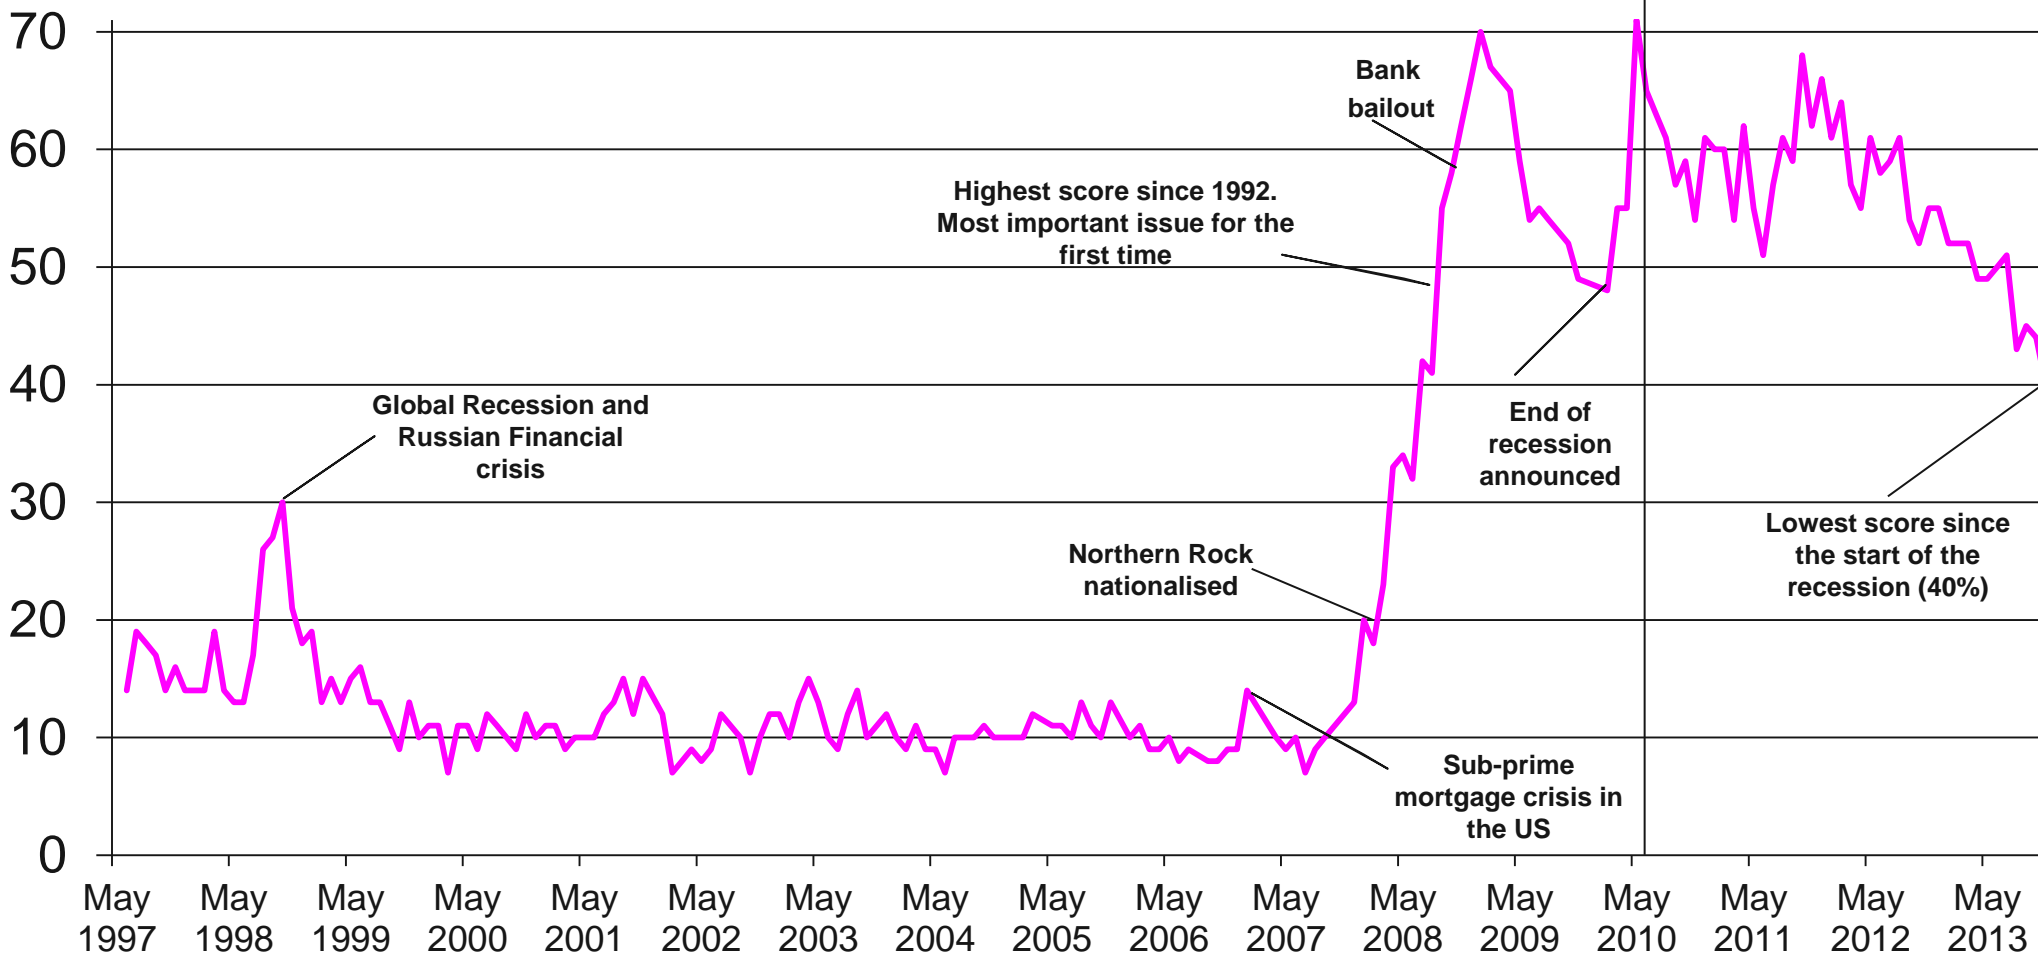

Issues Facing Britain: Economy / Economic situation

What do you see as the most/other important issues facing Britain today?

Cameron becomes PM

Base: representative sample of c.1,000 British adults age 18+ each month, interviewed face-to-face in home

Source: Ipsos MORI Issues Index