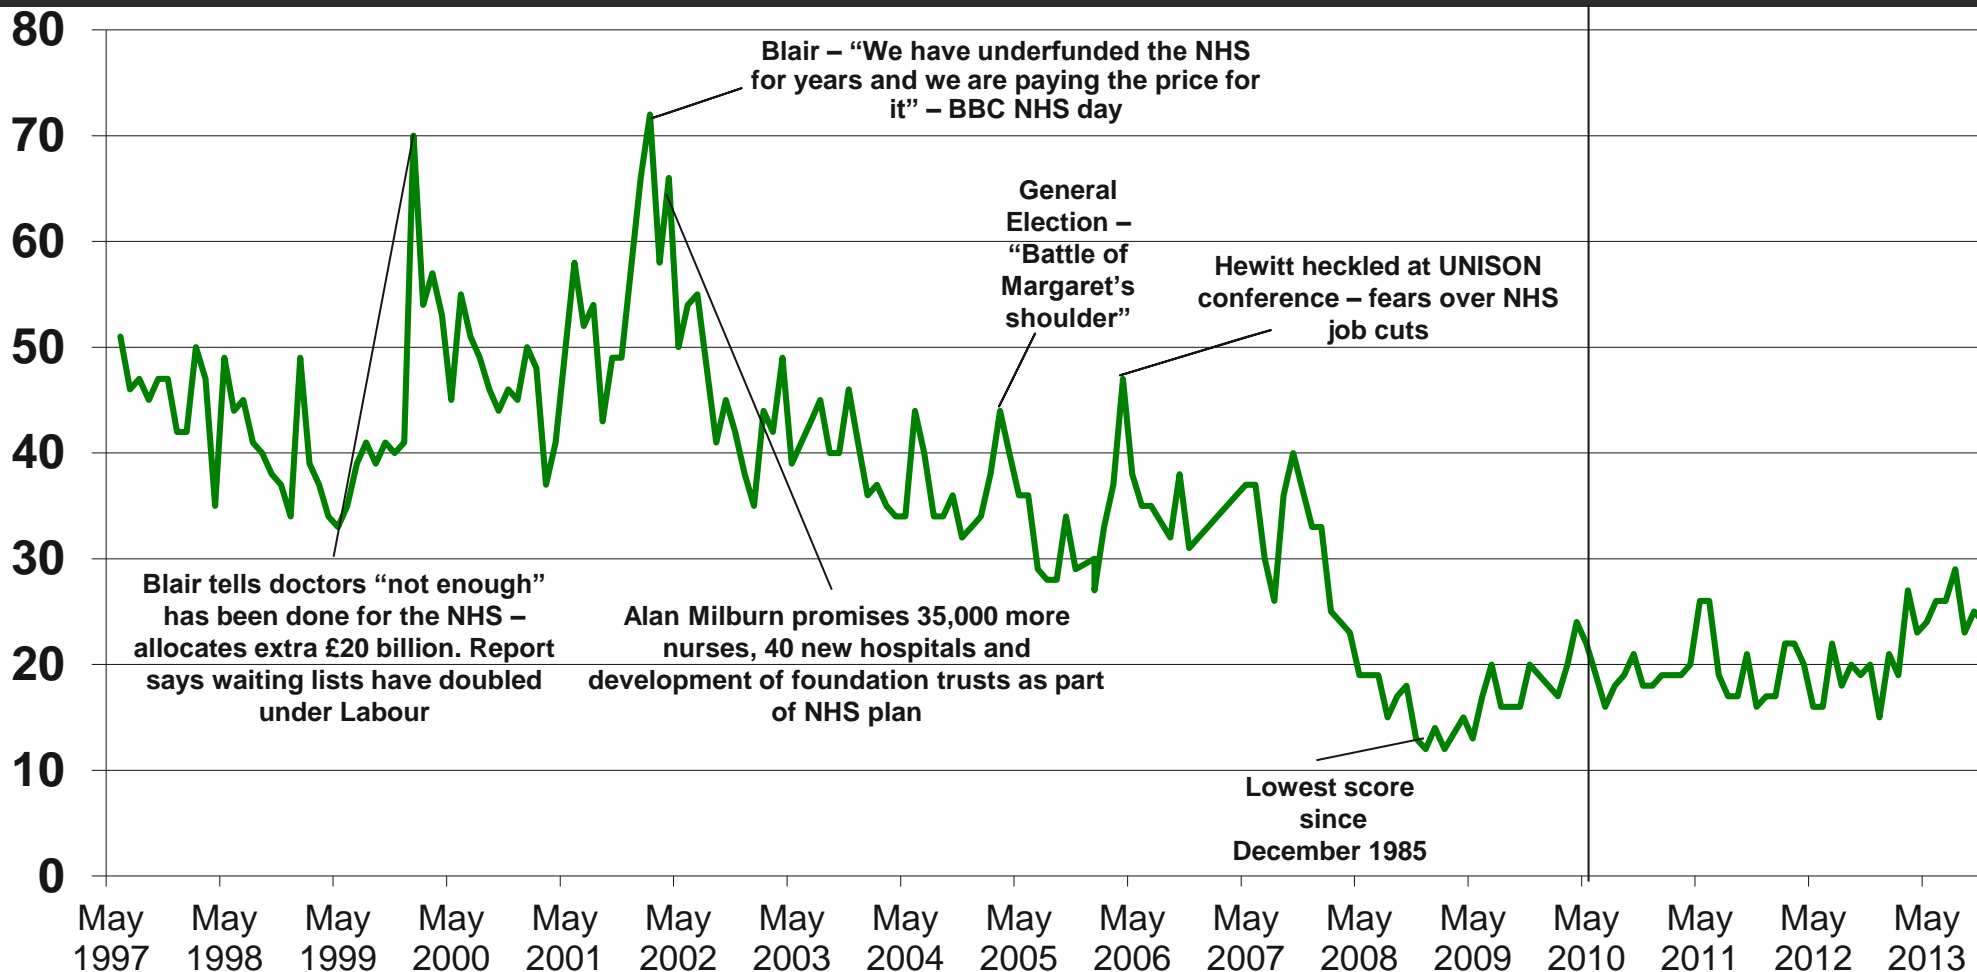

Source: Ipsos MORI Issues Index

Issues Facing Britain: Crime / Law & Order / Violence / Vandalism / ASB

What do you see as the most/other important issues facing Britain today?

Cameron becomes PM

Base: representative sample of c.1,000 British adults age 18+ each month, interviewed face-to-face in home

Source: Ipsos MORI Issues Index

Issues Facing Britain: NHS / Hospitals / Healthcare

What do you see as the most/other important issues facing Britain today?

Cameron becomes PM

Base: representative sample of c.1,000 British adults age 18+ each month, interviewed face-to-face in home