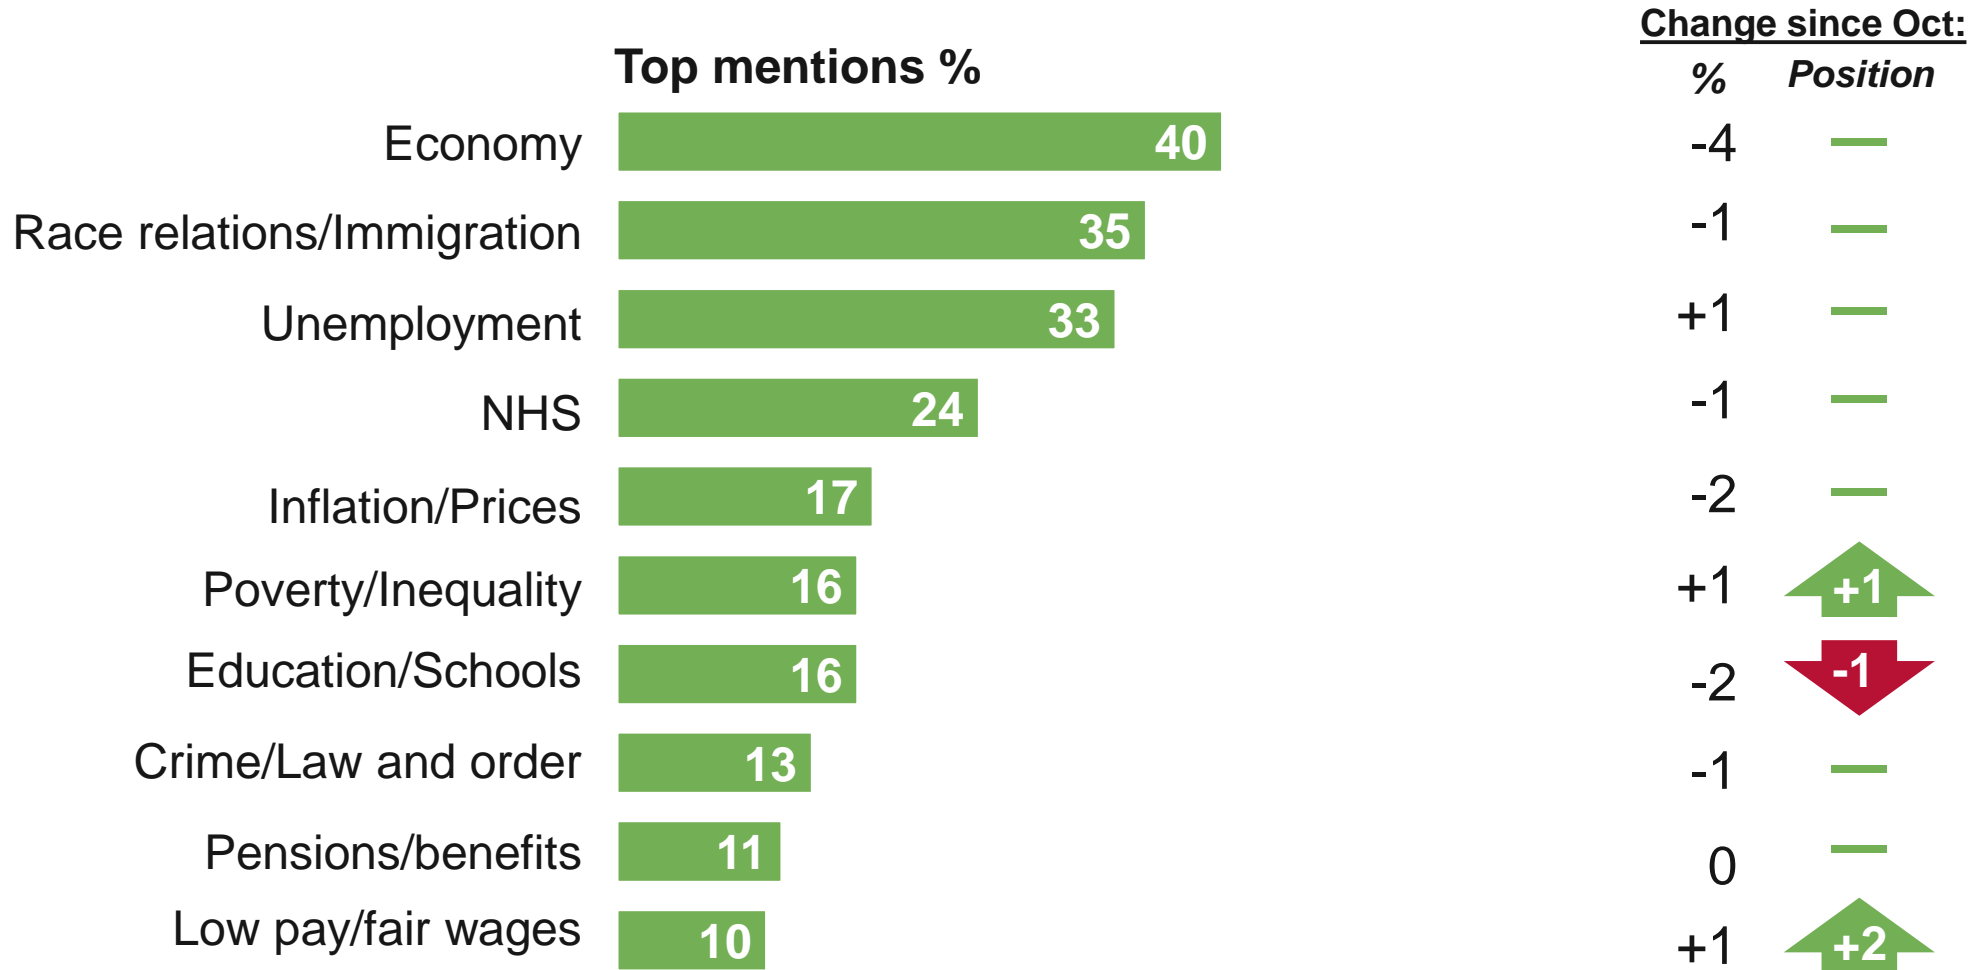

Ipsos MORI Issues Index November 2013

Ipsos MORI

Contacts: Gideon.Skinner@ipsos.com
Jerry.Latter@ipsos.com
020 7347 3000

Issues Facing Britain: November

What do you see as the most/other important issues facing Britain today?

Base: 998 British adults 18+, 1st – 11th November 2013

Source: Ipsos MORI Issues Index

Issues Facing Britain: Long Term Trends

What do you see as the most/other important issues facing Britain today?

Base: representative sample of c.1,000 British adults age 18+ each month, interviewed face-to-face in home

Source: Ipsos MORI Issues Index

Issues Facing Britain: Economy / Economic situation

What do you see as the most/other important issues facing Britain today?

Cameron becomes PM

Base: representative sample of c.1,000 British adults age 18+ each month, interviewed face-to-face in home