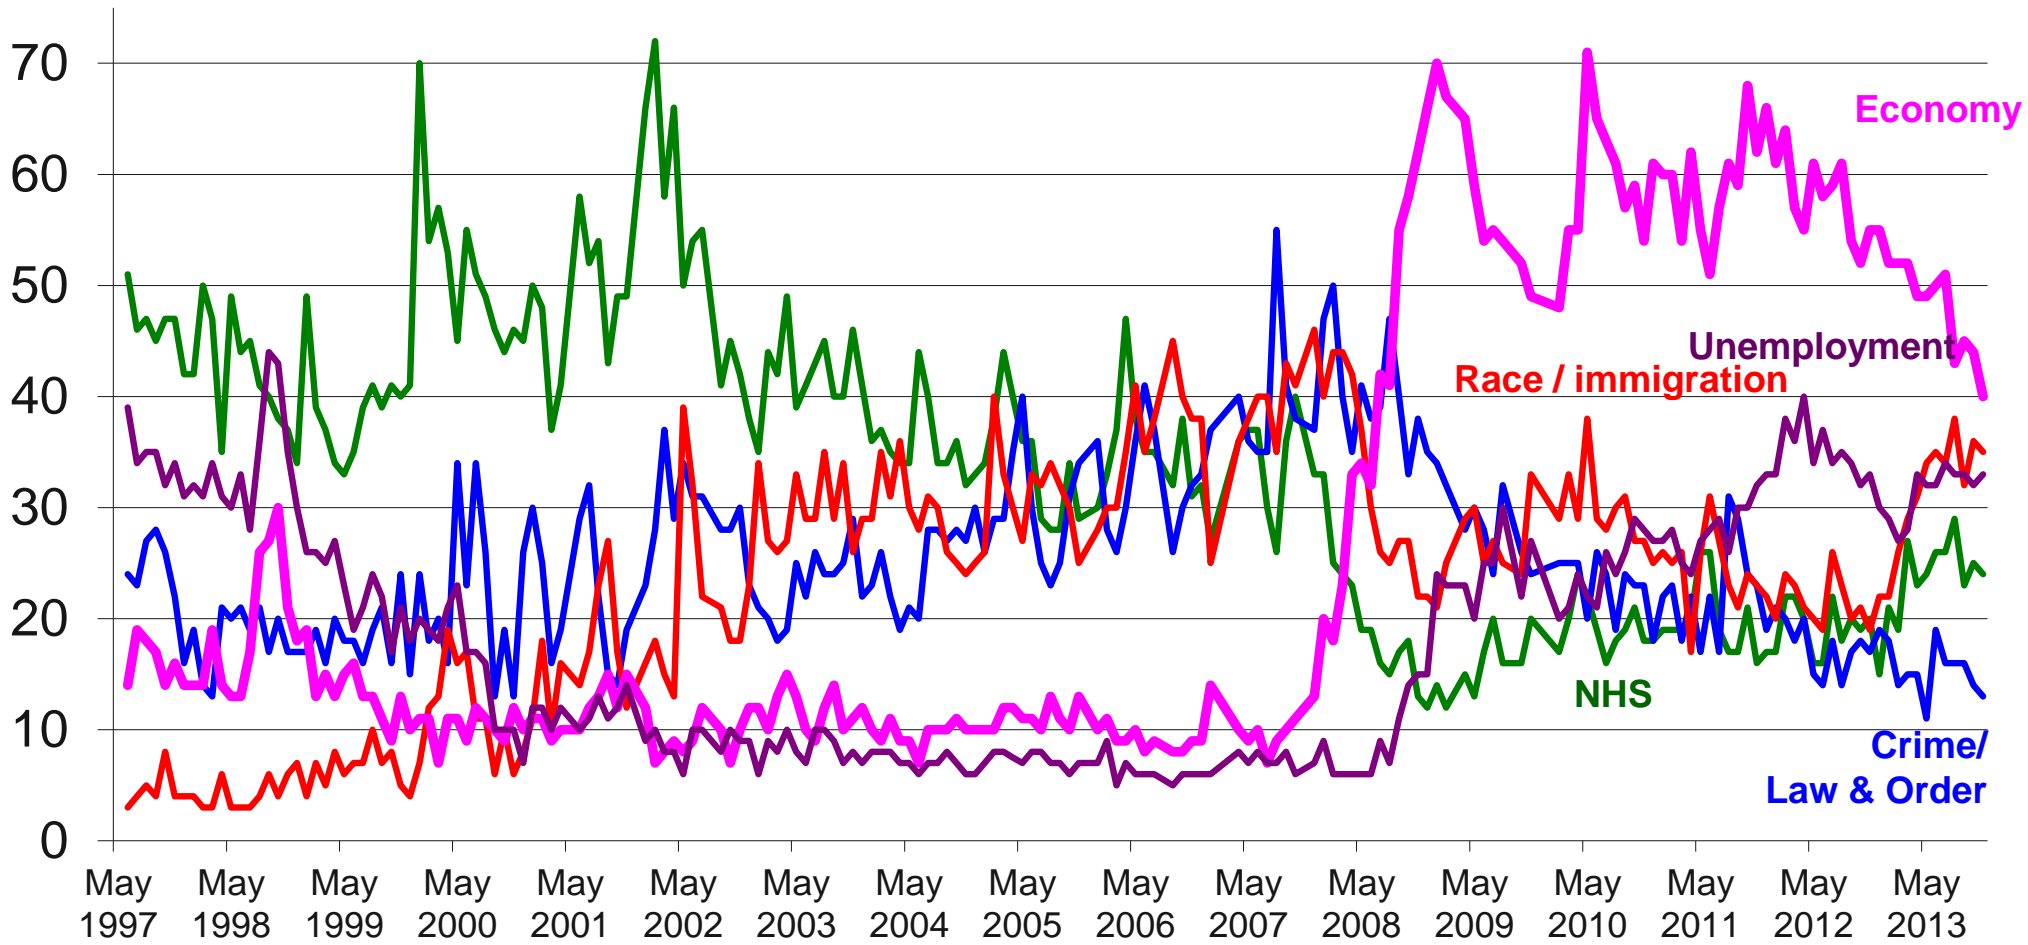

Ipsos MORI Issues Index November 2013

Ipsos MORI

Contacts: Gideon.Skinner@ipsos.com
Jerry.Latter@ipsos.com
020 7347 3000

Issues Facing Britain: November

What do you see as the most/other important issues facing Britain today?

Base: 998 British adults 18+, 1st – 11th November 2013

Source: Ipsos MORI Issues Index

Issues Facing Britain: Long Term Trends

What do you see as the most/other important issues facing Britain today?

Base: representative sample of c.1,000 British adults age 18+ each month, interviewed face-to-face in home

Source: Ipsos MORI Issues Index

Issues Facing Britain: Economy / Economic situation

What do you see as the most/other important issues facing Britain today?

Cameron becomes PM

Base: representative sample of c.1,000 British adults age 18+ each month, interviewed face-to-face in home