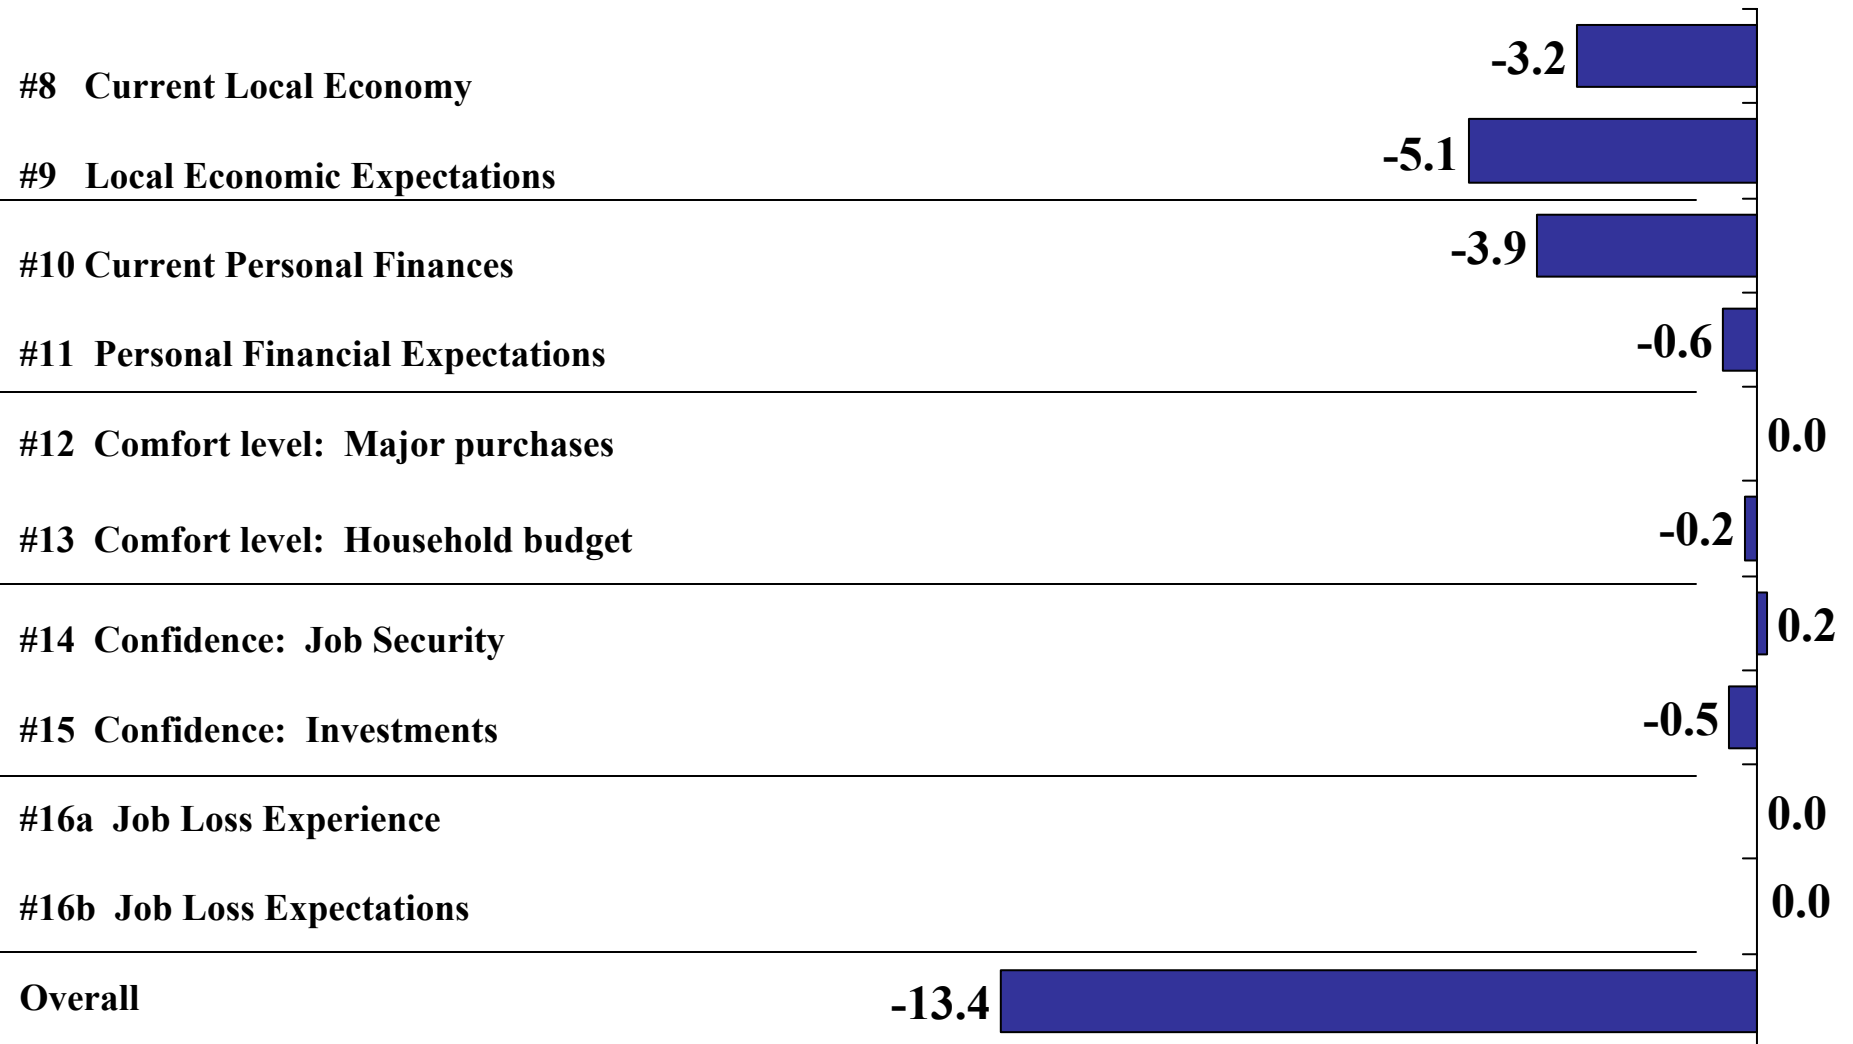

Overall CASH Index 86.6

# Components of the Ipsos CASH Index

Results based from (April 15-17 & May 6-8, 2003)